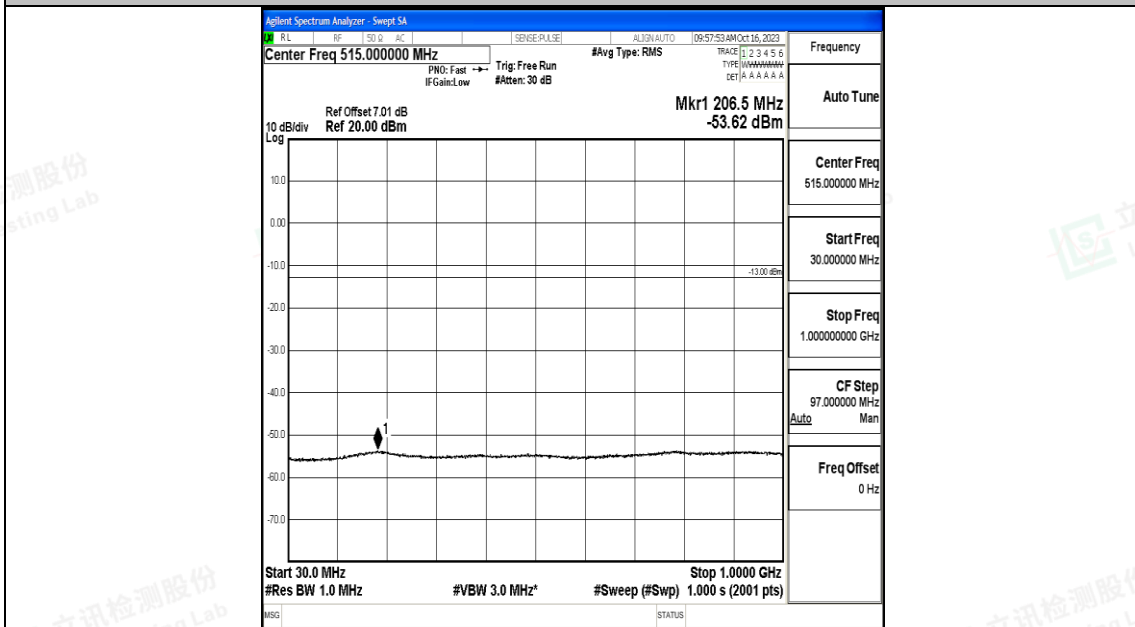

Band4_5MHz_QPSK_19975_1RB#0_3000~20000_3000~20000

Band4_5MHz_16QAM_19975_1RB#0_0.009~0.15_0.009~0.15

Band4_5MHz_16QAM_19975_1RB#0_0.15~30_0.15~30

Band4_5MHz_16QAM_19975_1RB#0_30~1000_30~1000

Band4_5MHz_16QAM_19975_1RB#0_1000~3000_1000~3000