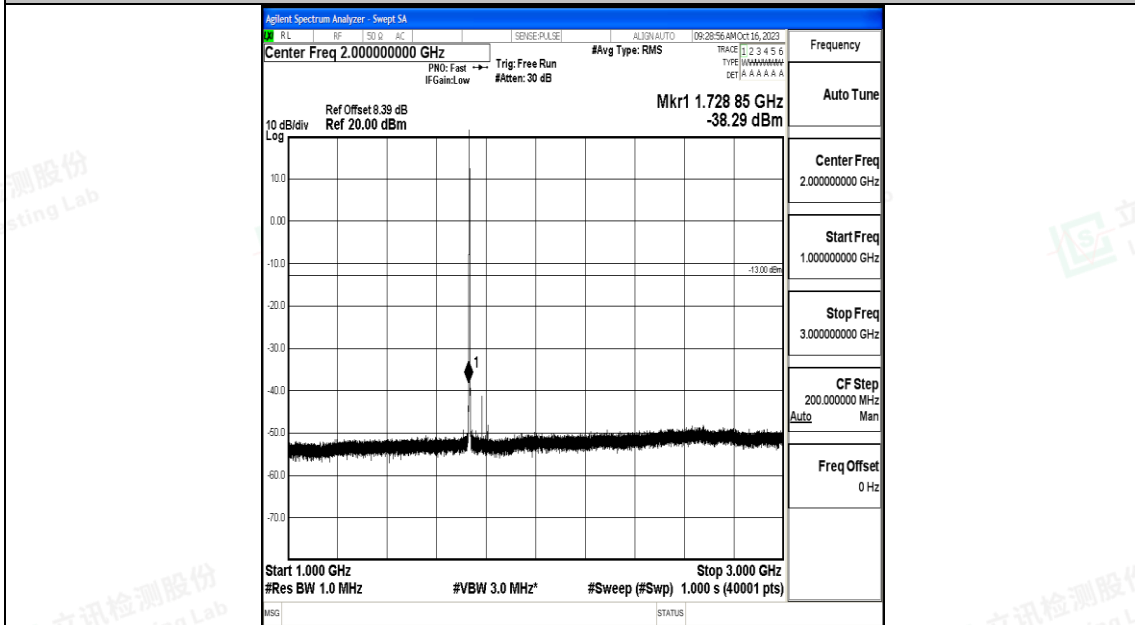

Band4_1.4MHz_16QAM_19957_1RB#0_3000~20000_3000~20000

Band4_1.4MHz_QPSK_20175_1RB#0_0.009~0.15_0.009~0.15

Band4_1.4MHz_QPSK_20175_1RB#0_0.15~30_0.15~30

Band4_1.4MHz_QPSK_20175_1RB#0_30~1000_30~1000

Band4_1.4MHz_QPSK_20175_1RB#0_1000~3000_1000~3000