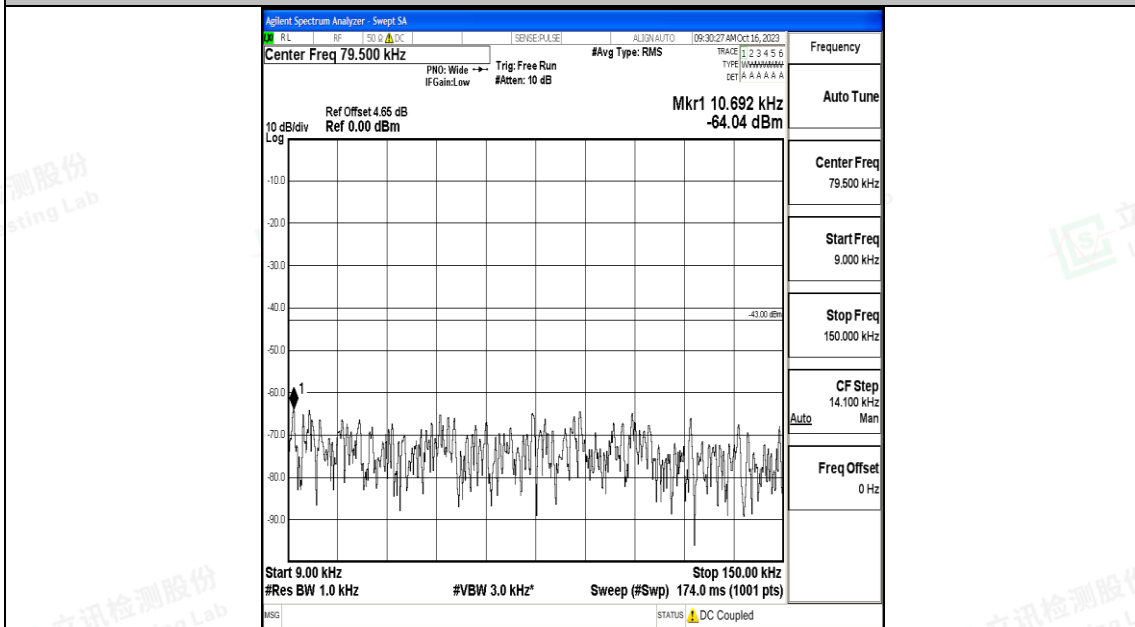

Band4_1.4MHz_16QAM_20393_1RB#0_0.009~0.15_0.009~0.15