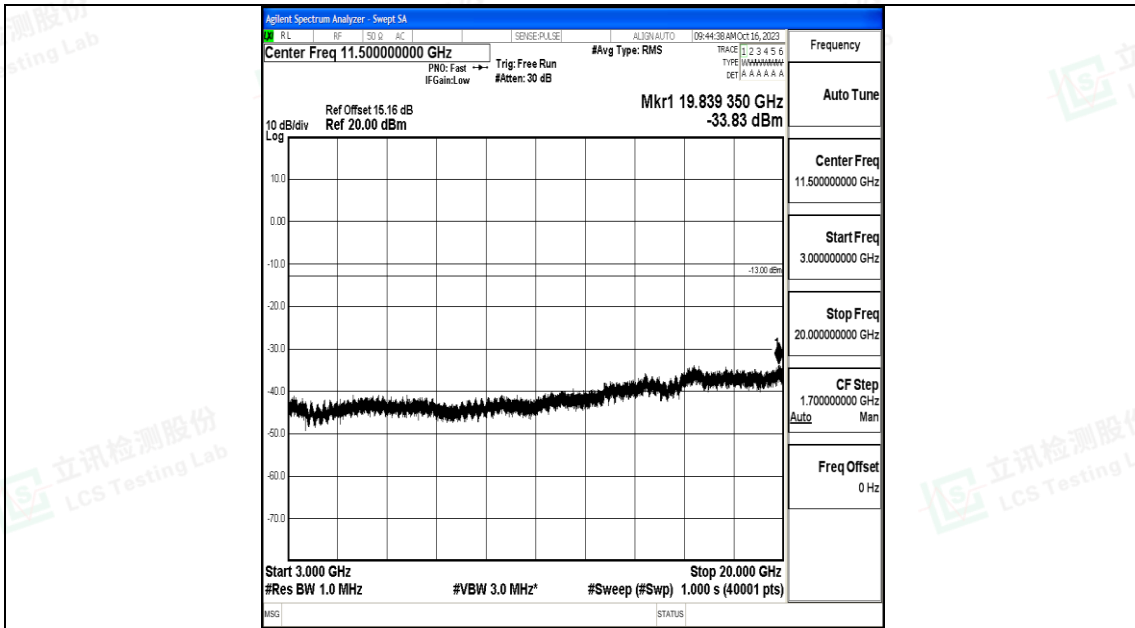

Band4_3MHz_16QAM_20175_1RB#0_3000~20000_3000~20000

Band4_3MHz_QPSK_20385_1RB#0_0.009~0.15_0.009~0.15

Band4_3MHz_QPSK_20385_1RB#0_0.15~30_0.15~30

Band4_3MHz_QPSK_20385_1RB#0_30~1000_30~1000

Band4_3MHz_QPSK_20385_1RB#0_1000~3000_1000~3000