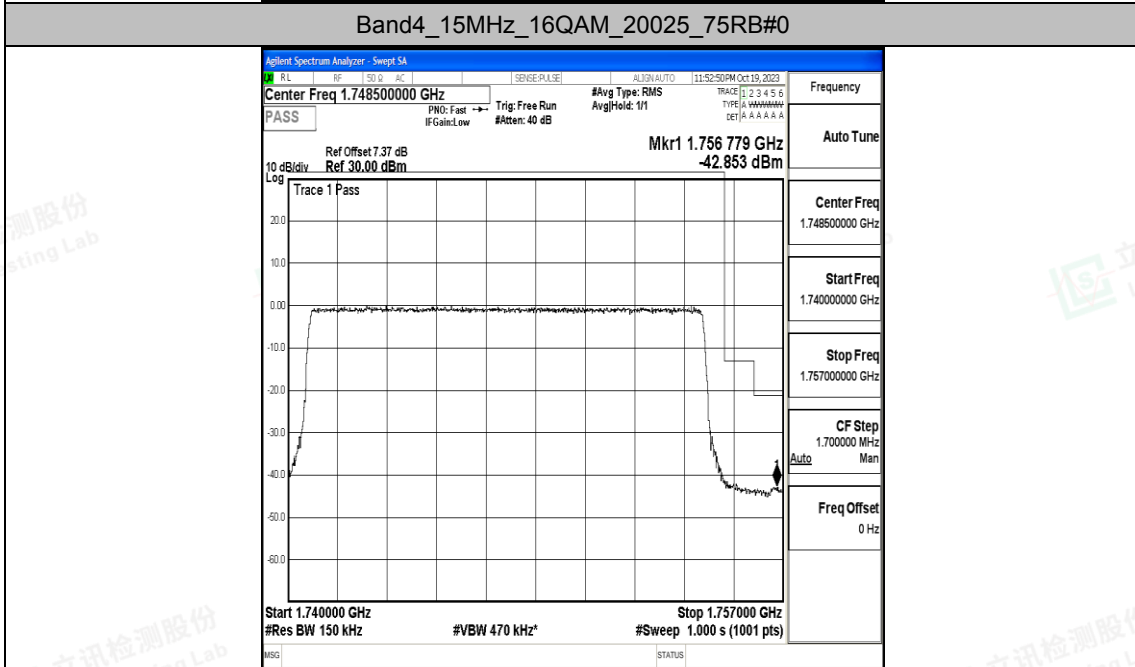

Band4_10MHz_16QAM_20000_50RB#0

Band4_10MHz_QPSK_20350_50RB#0

Band4_10MHz_16QAM_20350_50RB#0

Band4_15MHz_QPSK_20025_75RB#0

G.5 Conducted Spurious Emission

Test Result

Band	Bandwidth	Modulation	Channel	RB Configuration	Frequency Range	Result (dBm)	Verdict
Band4	1.4MHz	QPSK	19957	1RB#0	0.009~0.15	-61.38	PASS
Band4	1.4MHz	QPSK	19957	1RB#0	0.15~30	-51.92	PASS
Band4	1.4MHz	QPSK	19957	1RB#0	30~1000	-53.61	PASS
Band4	1.4MHz	QPSK	19957	1RB#0	1000~3000	-38.82	PASS
Band4	1.4MHz	QPSK	19957	1RB#0	3000~20000	-33.81	PASS
Band4	1.4MHz	16QAM	19957	1RB#0	0.009~0.15	-64.59	PASS
Band4	1.4MHz	16QAM	19957	1RB#0	0.15~30	-53.29	PASS
Band4	1.4MHz	16QAM	19957	1RB#0	30~1000	-53.72	PASS
Band4	1.4MHz	16QAM	19957	1RB#0	1000~3000	-39.11	PASS
Band4	1.4MHz	16QAM	19957	1RB#0	3000~20000	-33.65	PASS
Band4	1.4MHz	QPSK	20175	1RB#0	0.009~0.15	-62.94	PASS
Band4	1.4MHz	QPSK	20175	1RB#0	0.15~30	-53.45	PASS
Band4	1.4MHz	QPSK	20175	1RB#0	30~1000	-53.62	PASS
Band4	1.4MHz	QPSK	20175	1RB#0	1000~3000	-38.29	PASS
Band4	1.4MHz	QPSK	20175	1RB#0	3000~20000	-33.67	PASS
Band4	1.4MHz	16QAM	20175	1RB#0	0.009~0.15	-63.26	PASS
Band4	1.4MHz	16QAM	20175	1RB#0	0.15~30	-54.26	PASS
Band4	1.4MHz	16QAM	20175	1RB#0	30~1000	-53.59	PASS
Band4	1.4MHz	16QAM	20175	1RB#0	1000~3000	-38.52	PASS
Band4	1.4MHz	16QAM	20175	1RB#0	3000~20000	-33.66	PASS
Band4	1.4MHz	QPSK	20393	1RB#0	0.009~0.15	-62.66	PASS
Band4	1.4MHz	QPSK	20393	1RB#0	0.15~30	-51.58	PASS
Band4	1.4MHz	QPSK	20393	1RB#0	30~1000	-53.56	PASS
Band4	1.4MHz	QPSK	20393	1RB#0	1000~3000	-40.08	PASS
Band4	1.4MHz	QPSK	20393	1RB#0	3000~20000	-33.71	PASS
Band4	1.4MHz	16QAM	20393	1RB#0	0.009~0.15	-64.04	PASS
Band4	1.4MHz	16QAM	20393	1RB#0	0.15~30	-50.08	PASS
Band4	1.4MHz	16QAM	20393	1RB#0	30~1000	-53.72	PASS
Band4	1.4MHz	16QAM	20393	1RB#0	1000~3000	-39.17	PASS
Band4	1.4MHz	16QAM	20393	1RB#0	3000~20000	-33.87	PASS
Band4	3MHz	QPSK	19965	1RB#0	0.009~0.15	-61.76	PASS
Band4	3MHz	QPSK	19965	1RB#0	0.15~30	-52.18	PASS
Band4	3MHz	QPSK	19965	1RB#0	30~1000	-53.62	PASS
Band4	3MHz	QPSK	19965	1RB#0	1000~3000	-38.61	PASS