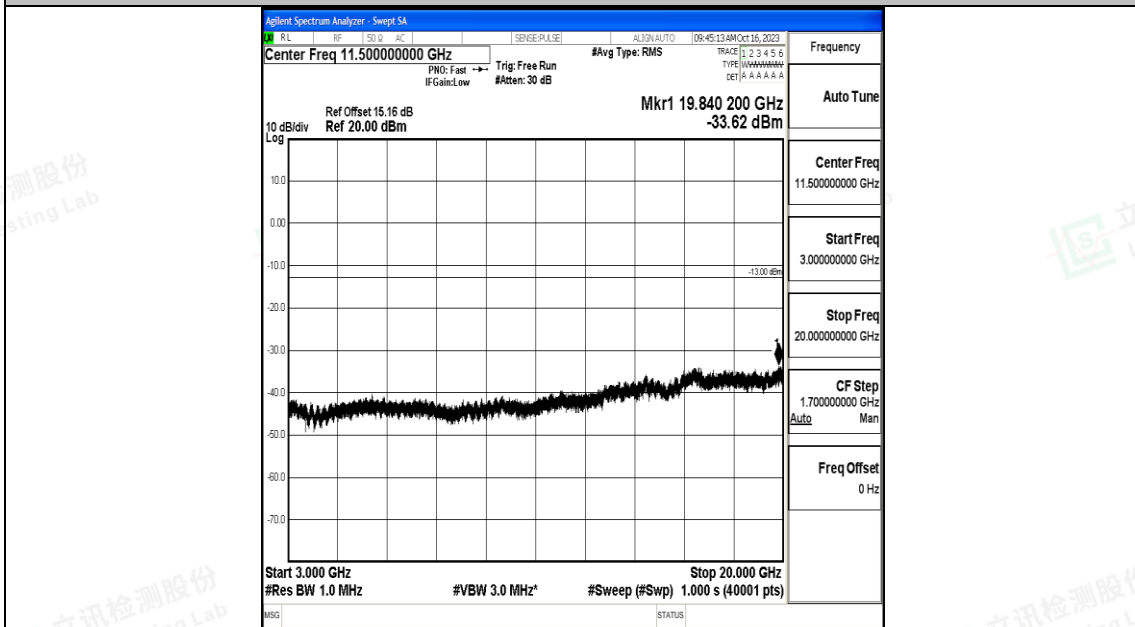

Band4_3MHz_QPSK_20385_1RB#0_3000~20000_3000~20000

Band4_3MHz_16QAM_20385_1RB#0_0.009~0.15_0.009~0.15

Band4_3MHz_16QAM_20385_1RB#0_0.15~30_0.15~30

Band4_3MHz_16QAM_20385_1RB#0_30~1000_30~1000

Band4_3MHz_16QAM_20385_1RB#0_1000~3000_1000~3000