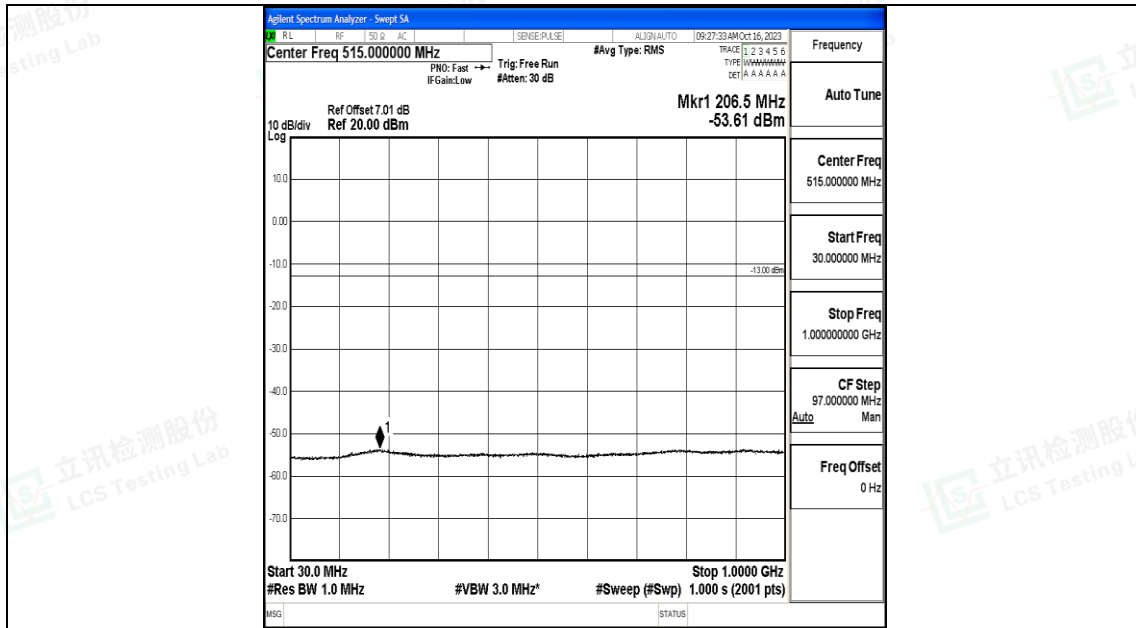

Test Graphs

Band4_1.4MHz_QPSK_19957_1RB#0_0.009~0.15_0.009~0.15

Band4_1.4MHz_QPSK_19957_1RB#0_0.15~30_0.15~30

Band4_1.4MHz_QPSK_19957_1RB#0_30~1000_30~1000

Band4_1.4MHz_QPSK_19957_1RB#0_1000~3000_1000~3000