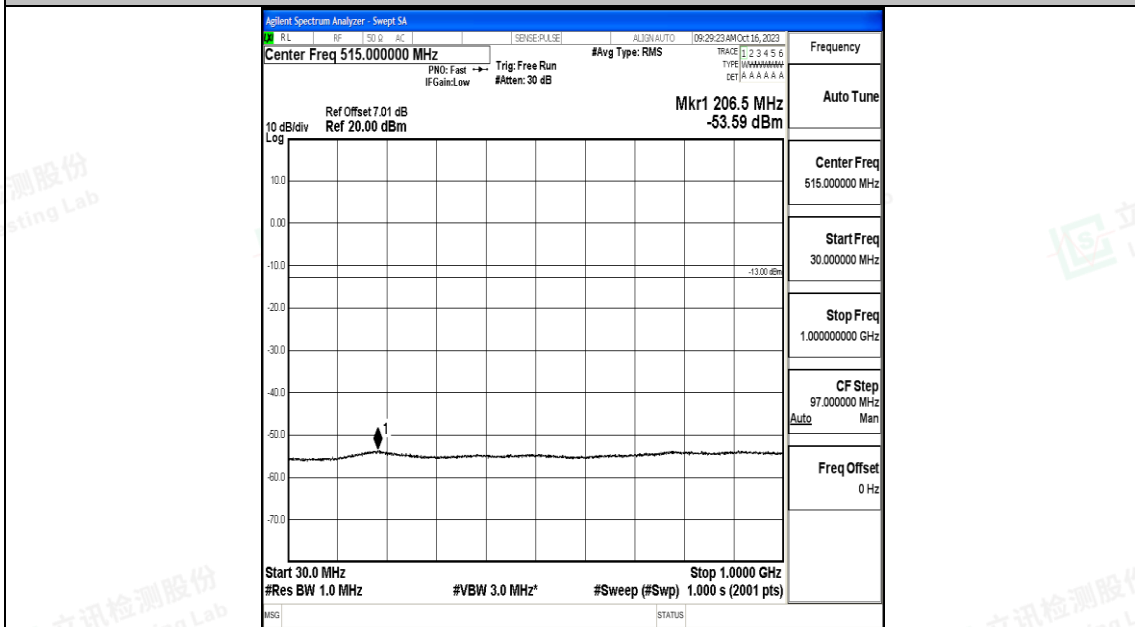

Band4_1.4MHz_QPSK_20175_1RB#0_3000~20000_3000~20000

Band4_1.4MHz_16QAM_20175_1RB#0_0.009~0.15_0.009~0.15

Band4_1.4MHz_16QAM_20175_1RB#0_0.15~30_0.15~30

Band4_1.4MHz_16QAM_20175_1RB#0_30~1000_30~1000

Band4_1.4MHz_16QAM_20175_1RB#0_1000~3000_1000~3000