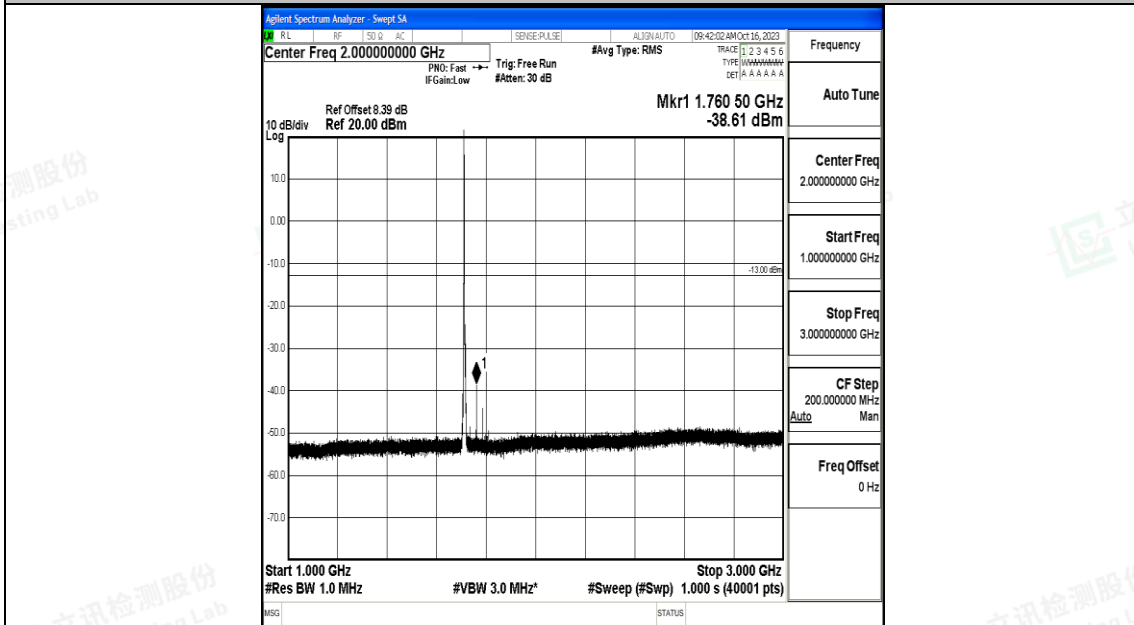

Band4_1.4MHz_16QAM_20393_1RB#0_3000~20000_3000~20000

Band4_3MHz_QPSK_19965_1RB#0_0.009~0.15_0.009~0.15

Band4_3MHz_QPSK_19965_1RB#0_0.15~30_0.15~30

Band4_3MHz_QPSK_19965_1RB#0_30~1000_30~1000

Band4_3MHz_QPSK_19965_1RB#0_1000~3000_1000~3000