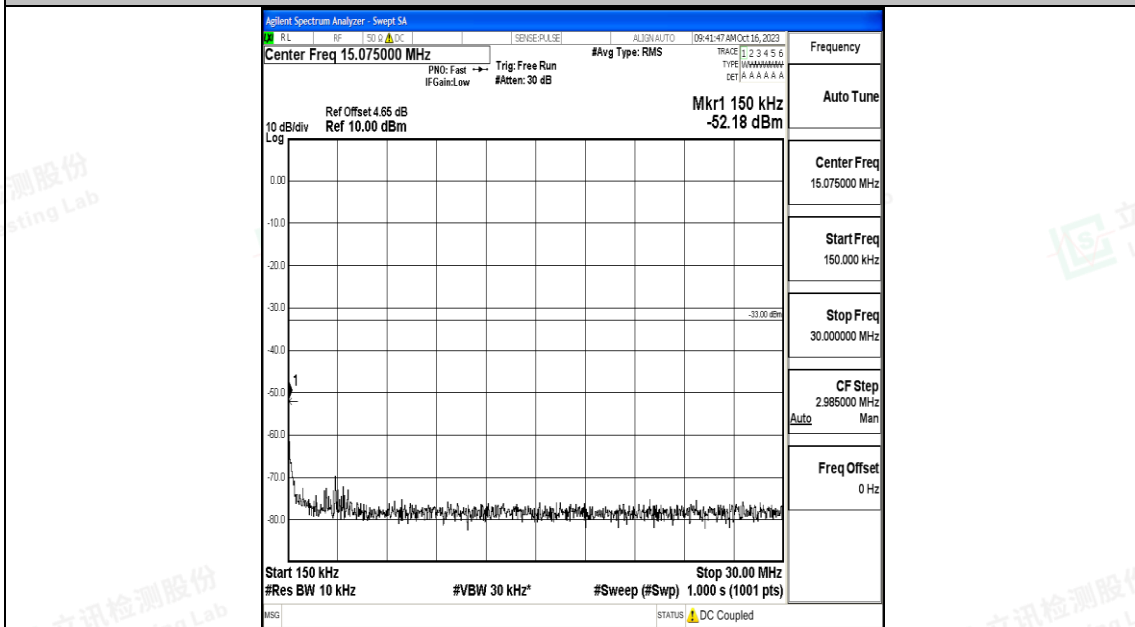

Band4_3MHz_QPSK_19965_1RB#0_0.15~30_0.15~30