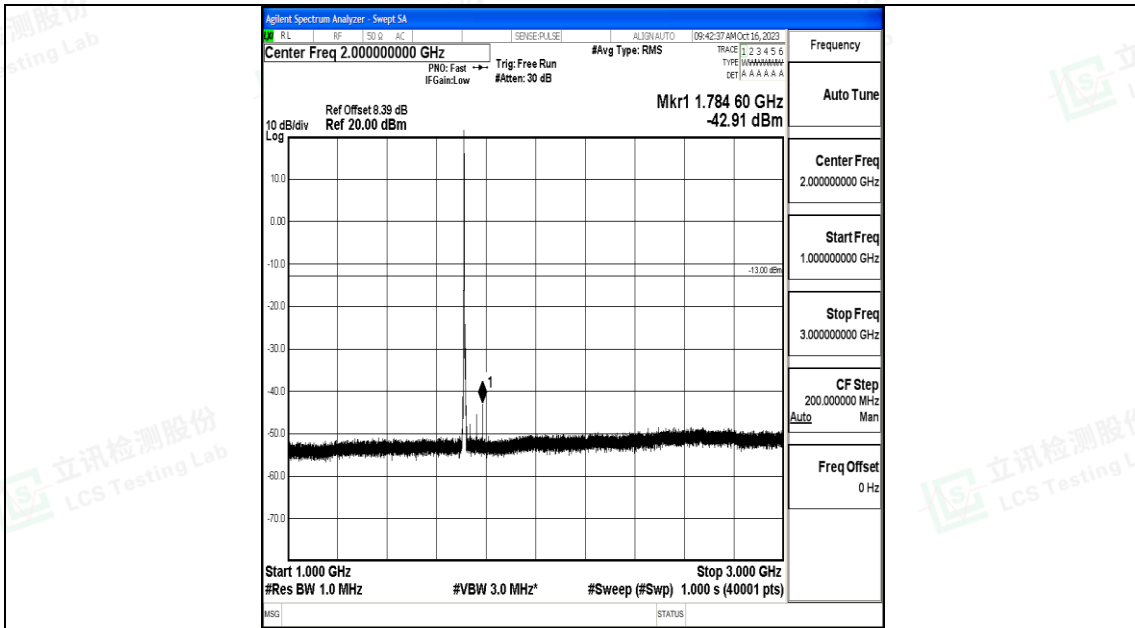

Band4_3MHz_QPSK_19965_1RB#0_3000~20000_3000~20000

Band4_3MHz_16QAM_19965_1RB#0_0.009~0.15_0.009~0.15

Band4_3MHz_16QAM_19965_1RB#0_0.15~30_0.15~30

Band4_3MHz_16QAM_19965_1RB#0_30~1000_30~1000

Band4_3MHz_16QAM_19965_1RB#0_1000~3000_1000~3000