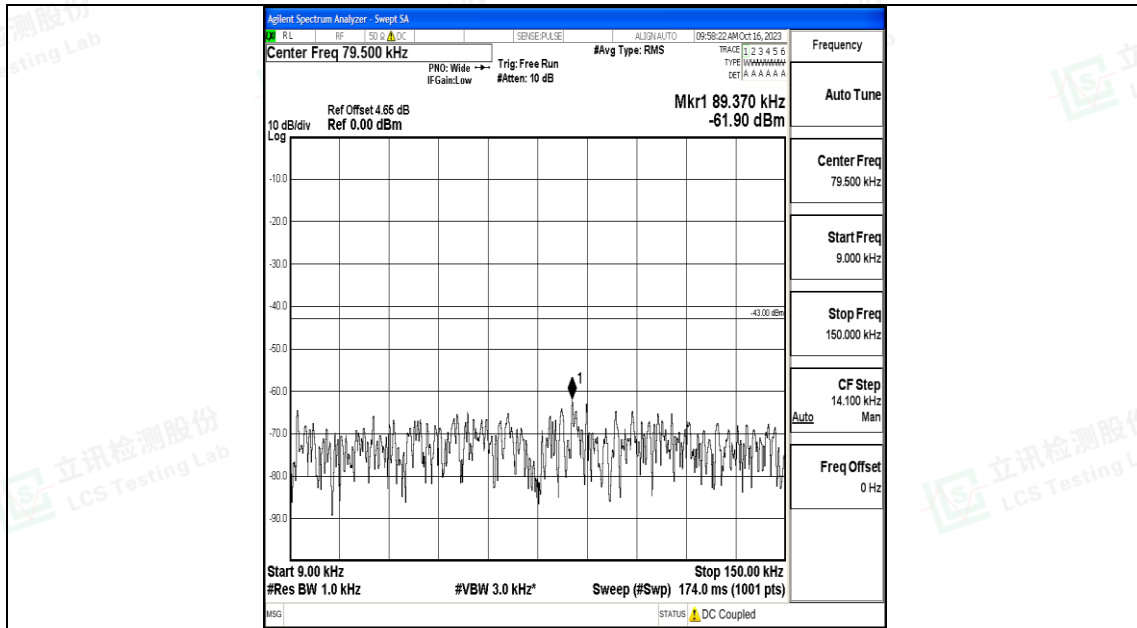

Band4_5MHz_QPSK_20175_1RB#0_0.009~0.15_0.009~0.15