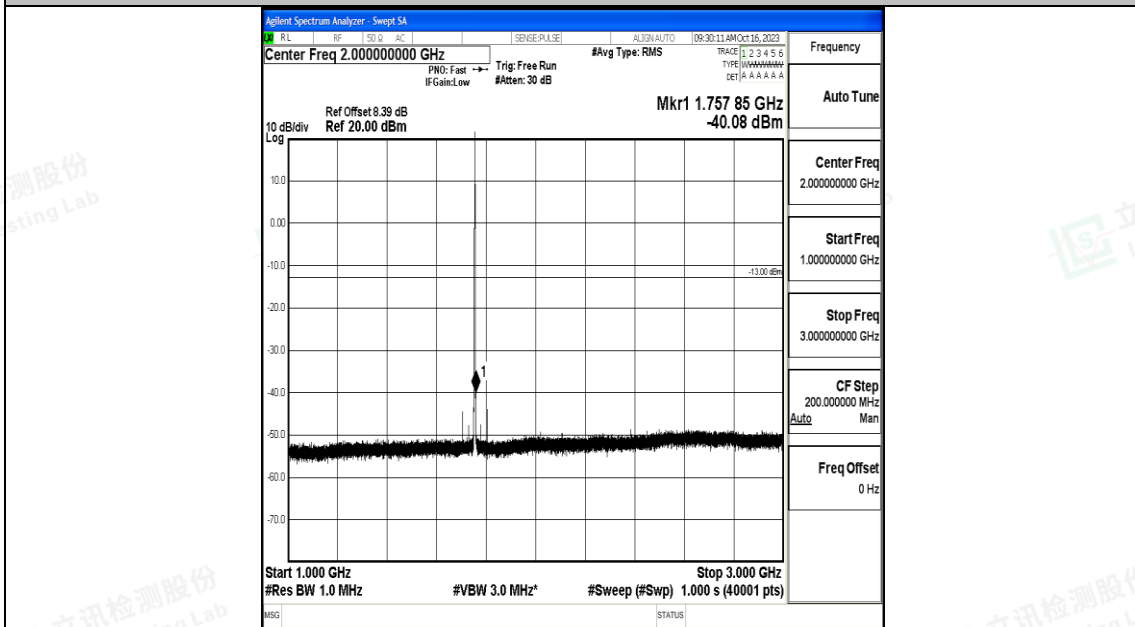

Band4_1.4MHz_16QAM_20175_1RB#0_3000~20000_3000~20000

Band4_1.4MHz_QPSK_20393_1RB#0_0.009~0.15_0.009~0.15

Band4_1.4MHz_QPSK_20393_1RB#0_0.15~30_0.15~30

Band4_1.4MHz_QPSK_20393_1RB#0_30~1000_30~1000

Band4_1.4MHz_QPSK_20393_1RB#0_1000~3000_1000~3000