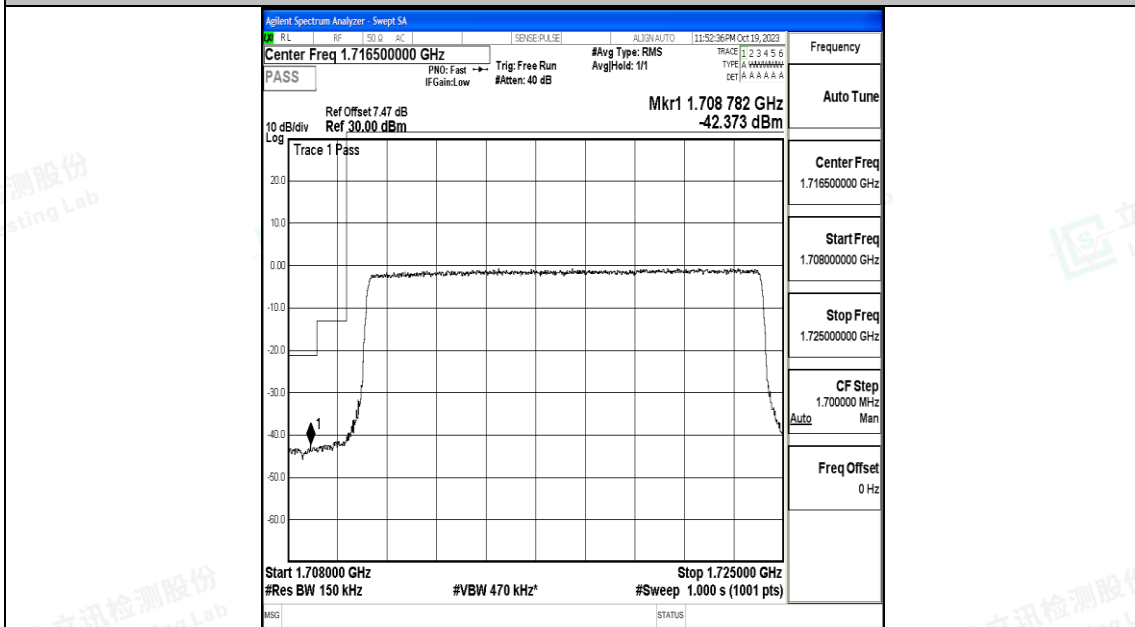

Band4_10MHz_16QAM_20000_50RB#0

Band4_10MHz_QPSK_20350_50RB#0

Band4_10MHz_16QAM_20350_50RB#0

Band4_15MHz_QPSK_20025_75RB#0

G.5 Conducted Spurious Emission

Test Result

Band	Bandwidth	Modulation	Channel	RB Configuration	Frequency Range	Result (dBm)	Verdict
Band4	1.4MHz	QPSK	19957	1RB#0	0.009~0.15	-61.38	PASS
Band4	1.4MHz	QPSK	19957	1RB#0	0.15~30	-51.92	PASS
Band4	1.4MHz	QPSK	19957	1RB#0	30~1000	-53.61	PASS
Band4	1.4MHz	QPSK	19957	1RB#0	1000~3000	-38.82	PASS
Band4	1.4MHz	QPSK	19957	1RB#0	3000~20000	-33.81	PASS
Band4	1.4MHz	16QAM	19957	1RB#0	0.009~0.15	-64.59	PASS
Band4	1.4MHz	16QAM	19957	1RB#0	0.15~30	-53.29	PASS
Band4	1.4MHz	16QAM	19957	1RB#0	30~1000	-53.72	PASS
Band4	1.4MHz	16QAM	19957	1RB#0	1000~3000	-39.11	PASS
Band4	1.4MHz	16QAM	19957	1RB#0	3000~20000	-33.65	PASS
Band4	1.4MHz	QPSK	20175	1RB#0	0.009~0.15	-62.94	PASS
Band4	1.4MHz	QPSK	20175	1RB#0	0.15~30	-53.45	PASS
Band4	1.4MHz	QPSK	20175	1RB#0	30~1000	-53.62	PASS
Band4	1.4MHz	QPSK	20175	1RB#0	1000~3000	-38.29	PASS
Band4	1.4MHz	QPSK	20175	1RB#0	3000~20000	-33.67	PASS
Band4	1.4MHz	16QAM	20175	1RB#0	0.009~0.15	-63.26	PASS
Band4	1.4MHz	16QAM	20175	1RB#0	0.15~30	-54.26	PASS
Band4	1.4MHz	16QAM	20175	1RB#0	30~1000	-53.59	PASS
Band4	1.4MHz	16QAM	20175	1RB#0	1000~3000	-38.52	PASS
Band4	1.4MHz	16QAM	20175	1RB#0	3000~20000	-33.66	PASS
Band4	1.4MHz	QPSK	20393	1RB#0	0.009~0.15	-62.66	PASS
Band4	1.4MHz	QPSK	20393	1RB#0	0.15~30	-51.58	PASS
Band4	1.4MHz	QPSK	20393	1RB#0	30~1000	-53.56	PASS
Band4	1.4MHz	QPSK	20393	1RB#0	1000~3000	-40.08	PASS
Band4	1.4MHz	QPSK	20393	1RB#0	3000~20000	-33.71	PASS
Band4	1.4MHz	16QAM	20393	1RB#0	0.009~0.15	-64.04	PASS
Band4	1.4MHz	16QAM	20393	1RB#0	0.15~30	-50.08	PASS
Band4	1.4MHz	16QAM	20393	1RB#0	30~1000	-53.72	PASS
Band4	1.4MHz	16QAM	20393	1RB#0	1000~3000	-39.17	PASS
Band4	1.4MHz	16QAM	20393	1RB#0	3000~20000	-33.87	PASS
Band4	3MHz	QPSK	19965	1RB#0	0.009~0.15	-61.76	PASS
Band4	3MHz	QPSK	19965	1RB#0	0.15~30	-52.18	PASS
Band4	3MHz	QPSK	19965	1RB#0	30~1000	-53.62	PASS
Band4	3MHz	QPSK	19965	1RB#0	1000~3000	-38.61	PASS