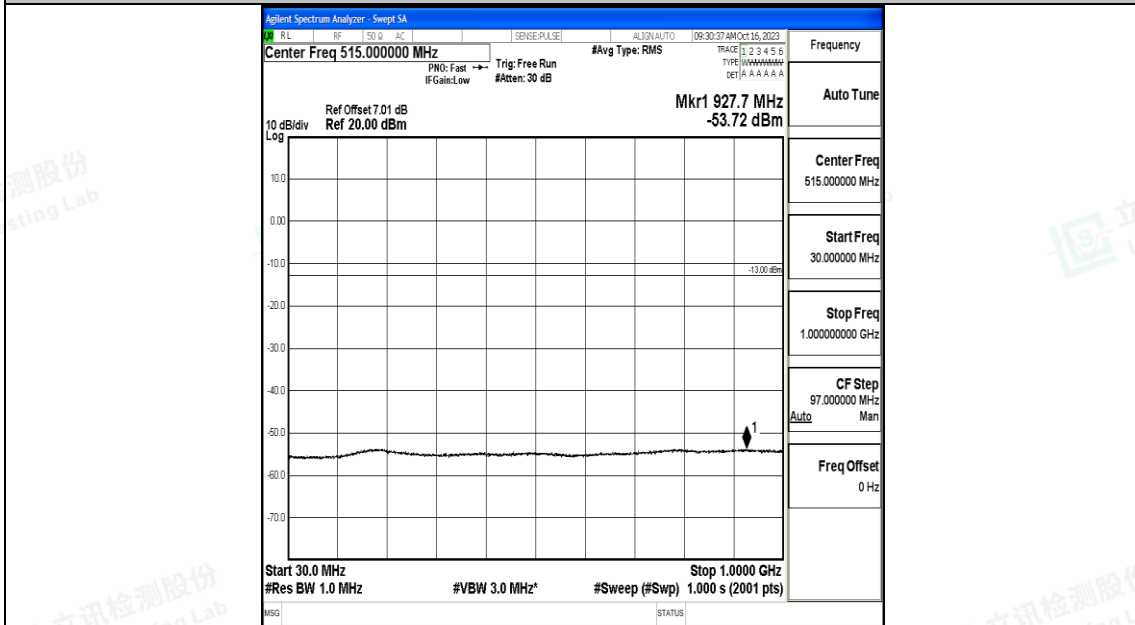

Band4_1.4MHz_QPSK_20393_1RB#0_3000~20000_3000~20000

Band4_1.4MHz_16QAM_20393_1RB#0_0.009~0.15_0.009~0.15

Band4_1.4MHz_16QAM_20393_1RB#0_0.15~30_0.15~30

Band4_1.4MHz_16QAM_20393_1RB#0_30~1000_30~1000

Band4_1.4MHz_16QAM_20393_1RB#0_1000~3000_1000~3000