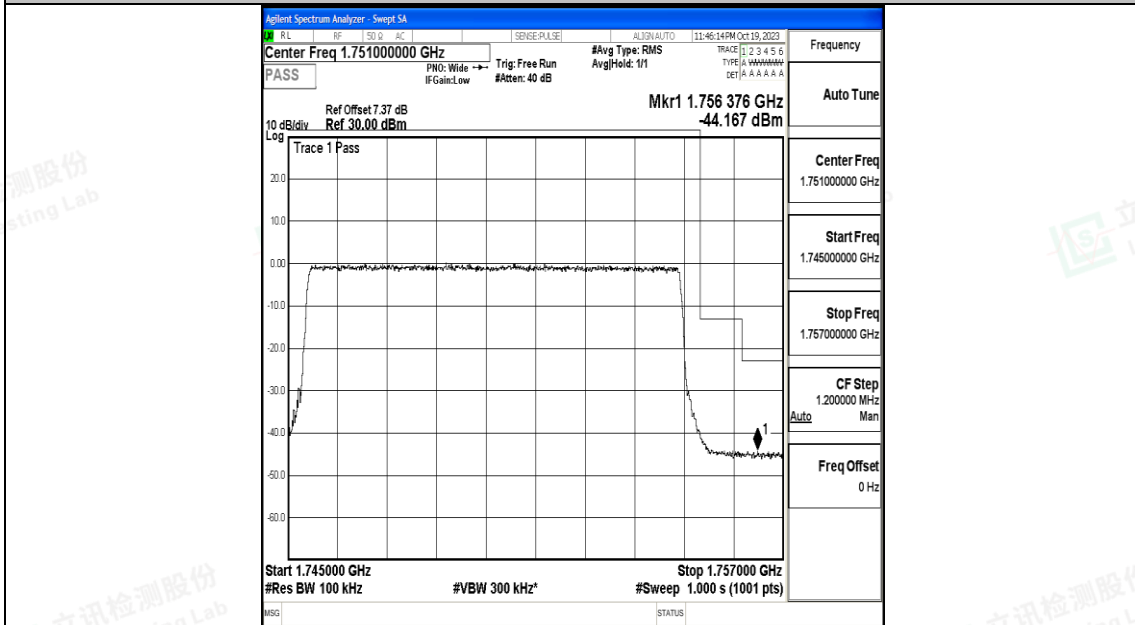

Band4_10MHz_16QAM_20000_50RB#0

Band4_10MHz_QPSK_20350_50RB#0

Band4_10MHz_16QAM_20350_50RB#0

Band4_15MHz_QPSK_20025_75RB#0

G.5 Conducted Spurious Emission

Test Result

Band	Bandwidth	Modulation	Channel	RB Configuration	Frequency Range	Result (dBm)	Verdict
Band4	1.4MHz	QPSK	19957	1RB#0	0.009~0.15	-61.38	PASS
Band4	1.4MHz	QPSK	19957	1RB#0	0.15~30	-51.92	PASS
Band4	1.4MHz	QPSK	19957	1RB#0	30~1000	-53.61	PASS
Band4	1.4MHz	QPSK	19957	1RB#0	1000~3000	-38.82	PASS
Band4	1.4MHz	QPSK	19957	1RB#0	3000~20000	-33.81	PASS
Band4	1.4MHz	16QAM	19957	1RB#0	0.009~0.15	-64.59	PASS
Band4	1.4MHz	16QAM	19957	1RB#0	0.15~30	-53.29	PASS
Band4	1.4MHz	16QAM	19957	1RB#0	30~1000	-53.72	PASS
Band4	1.4MHz	16QAM	19957	1RB#0	1000~3000	-39.11	PASS
Band4	1.4MHz	16QAM	19957	1RB#0	3000~20000	-33.65	PASS
Band4	1.4MHz	QPSK	20175	1RB#0	0.009~0.15	-62.94	PASS
Band4	1.4MHz	QPSK	20175	1RB#0	0.15~30	-53.45	PASS
Band4	1.4MHz	QPSK	20175	1RB#0	30~1000	-53.62	PASS
Band4	1.4MHz	QPSK	20175	1RB#0	1000~3000	-38.29	PASS
Band4	1.4MHz	QPSK	20175	1RB#0	3000~20000	-33.67	PASS
Band4	1.4MHz	16QAM	20175	1RB#0	0.009~0.15	-63.26	PASS
Band4	1.4MHz	16QAM	20175	1RB#0	0.15~30	-54.26	PASS
Band4	1.4MHz	16QAM	20175	1RB#0	30~1000	-53.59	PASS
Band4	1.4MHz	16QAM	20175	1RB#0	1000~3000	-38.52	PASS
Band4	1.4MHz	16QAM	20175	1RB#0	3000~20000	-33.66	PASS
Band4	1.4MHz	QPSK	20393	1RB#0	0.009~0.15	-62.66	PASS
Band4	1.4MHz	QPSK	20393	1RB#0	0.15~30	-51.58	PASS
Band4	1.4MHz	QPSK	20393	1RB#0	30~1000	-53.56	PASS
Band4	1.4MHz	QPSK	20393	1RB#0	1000~3000	-40.08	PASS
Band4	1.4MHz	QPSK	20393	1RB#0	3000~20000	-33.71	PASS
Band4	1.4MHz	16QAM	20393	1RB#0	0.009~0.15	-64.04	PASS
Band4	1.4MHz	16QAM	20393	1RB#0	0.15~30	-50.08	PASS
Band4	1.4MHz	16QAM	20393	1RB#0	30~1000	-53.72	PASS
Band4	1.4MHz	16QAM	20393	1RB#0	1000~3000	-39.17	PASS
Band4	1.4MHz	16QAM	20393	1RB#0	3000~20000	-33.87	PASS
Band4	3MHz	QPSK	19965	1RB#0	0.009~0.15	-61.76	PASS
Band4	3MHz	QPSK	19965	1RB#0	0.15~30	-52.18	PASS
Band4	3MHz	QPSK	19965	1RB#0	30~1000	-53.62	PASS
Band4	3MHz	QPSK	19965	1RB#0	1000~3000	-38.61	PASS