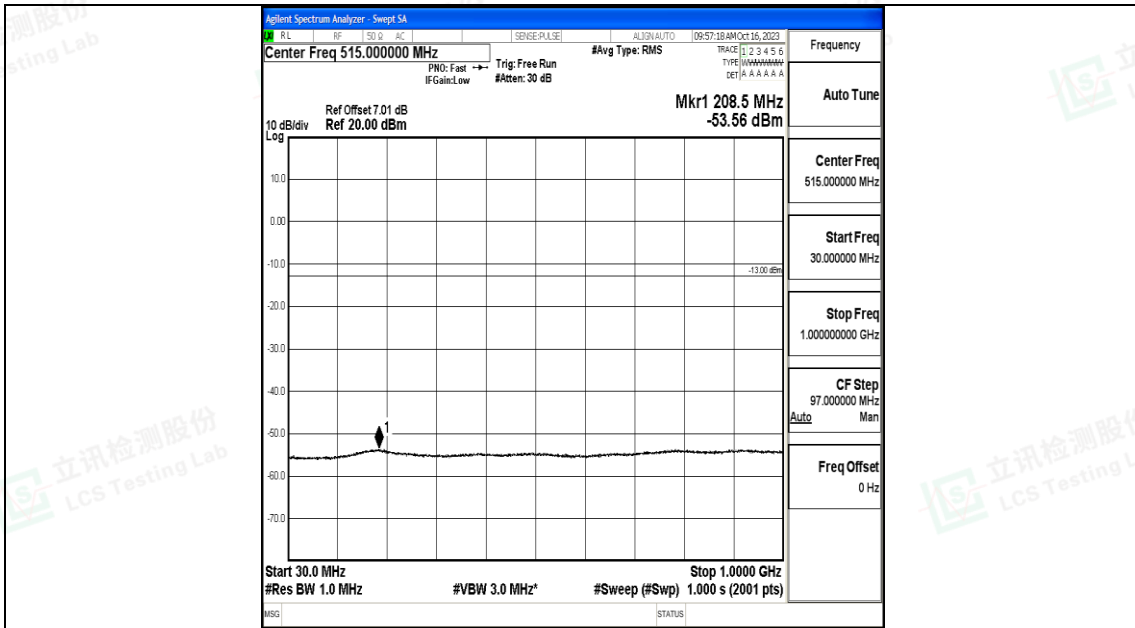

Band4_3MHz_16QAM_20385_1RB#0_3000~20000_3000~20000

Band4_5MHz_QPSK_19975_1RB#0_0.009~0.15_0.009~0.15

Band4_5MHz_QPSK_19975_1RB#0_0.15~30_0.15~30

Band4_5MHz_QPSK_19975_1RB#0_30~1000_30~1000

Band4_5MHz_QPSK_19975_1RB#0_1000~3000_1000~3000