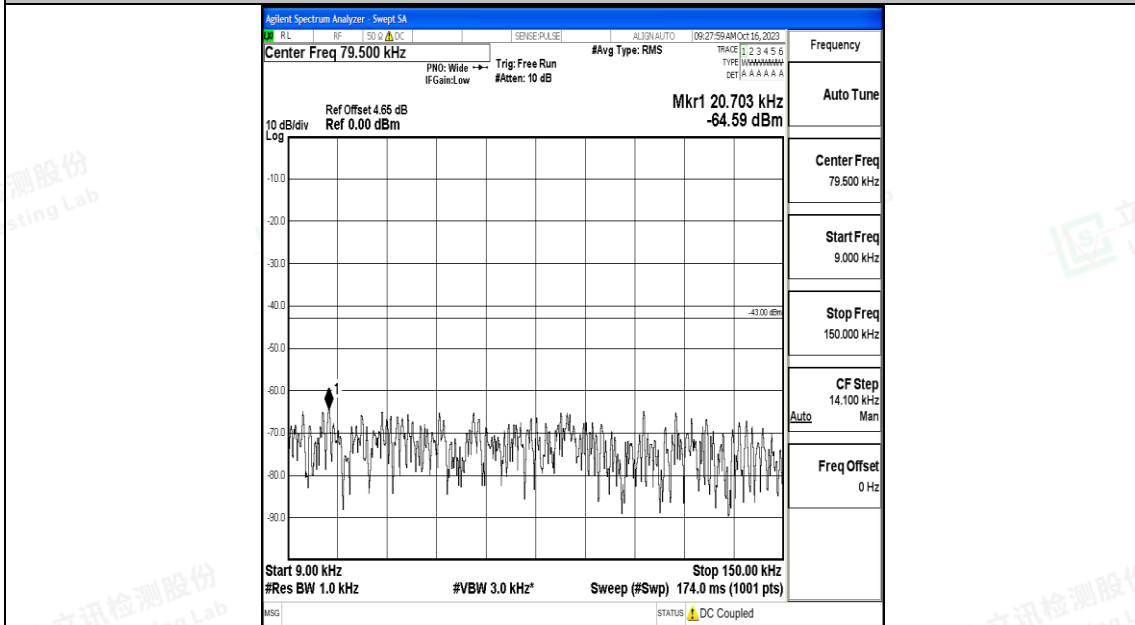

Band4_1.4MHz_16QAM_19957_1RB#0_0.009~0.15_0.009~0.15