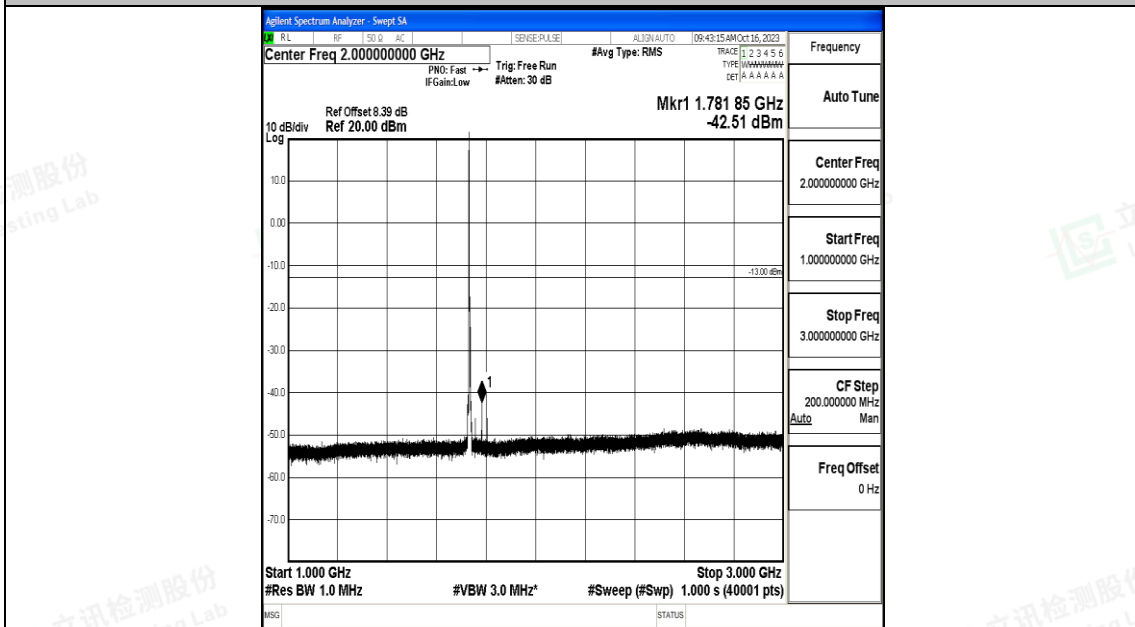

Band4_3MHz_16QAM_19965_1RB#0_3000~20000_3000~20000

Band4_3MHz_QPSK_20175_1RB#0_0.009~0.15_0.009~0.15

Band4_3MHz_QPSK_20175_1RB#0_0.15~30_0.15~30

Band4_3MHz_QPSK_20175_1RB#0_30~1000_30~1000

Band4_3MHz_QPSK_20175_1RB#0_1000~3000_1000~3000