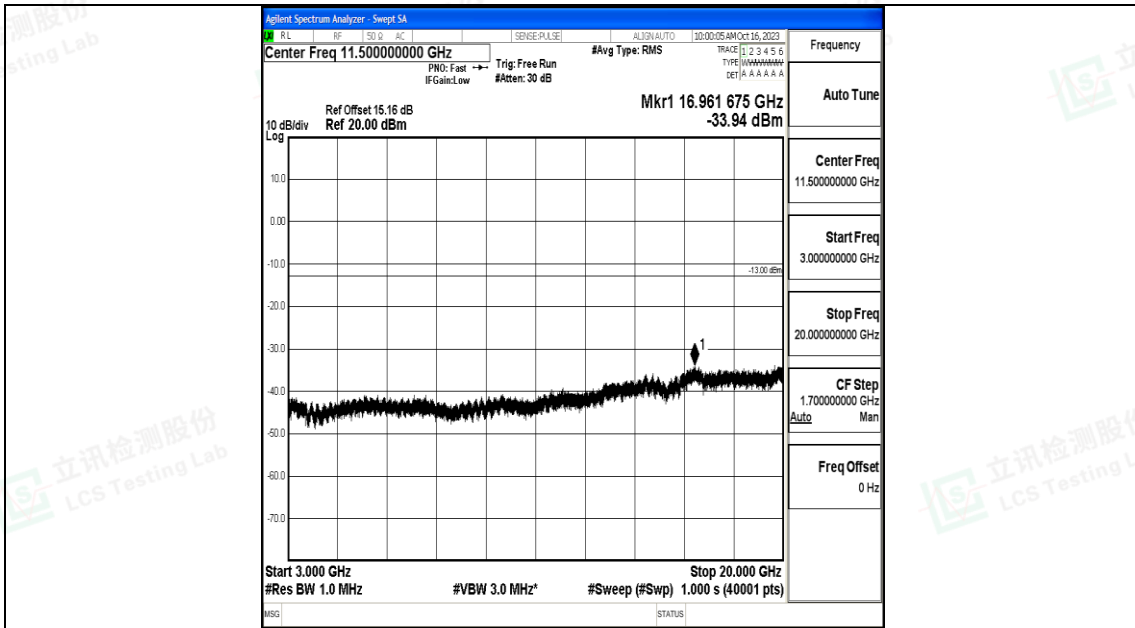

Band4_5MHz_16QAM_20175_1RB#0_3000~20000_3000~20000

Band4_5MHz_QPSK_20375_1RB#0_0.009~0.15_0.009~0.15

Band4_5MHz_QPSK_20375_1RB#0_0.15~30_0.15~30

Band4_5MHz_QPSK_20375_1RB#0_30~1000_30~1000

Band4_5MHz_QPSK_20375_1RB#0_1000~3000_1000~3000