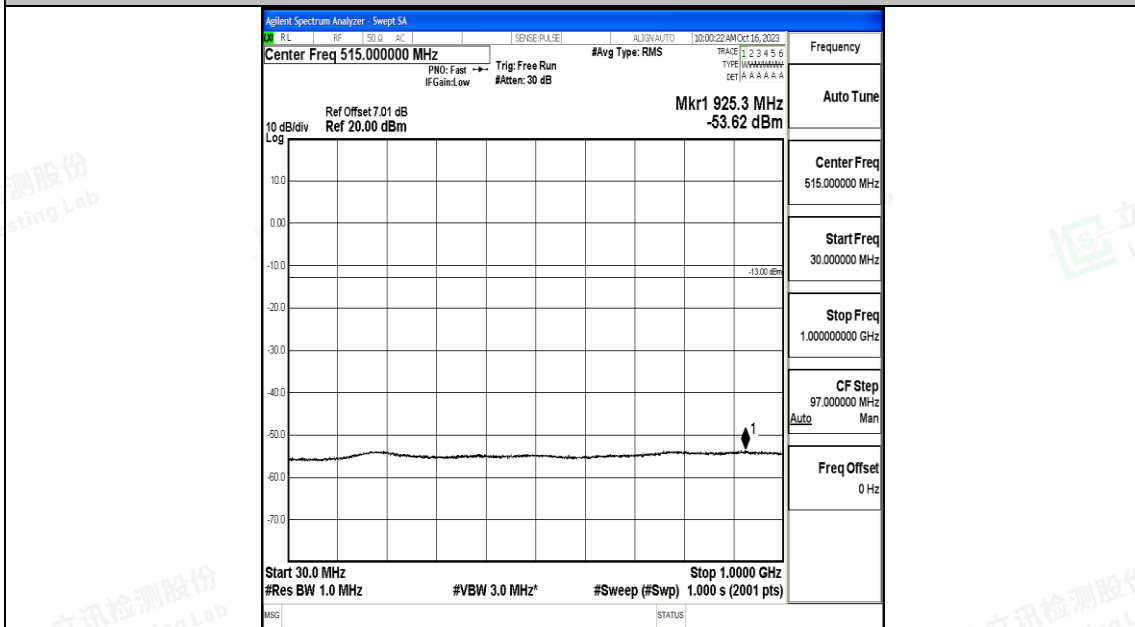

Band4_5MHz_QPSK_20375_1RB#0_3000~20000_3000~20000

Band4_5MHz_16QAM_20375_1RB#0_0.009~0.15_0.009~0.15

Band4_5MHz_16QAM_20375_1RB#0_0.15~30_0.15~30

Band4_5MHz_16QAM_20375_1RB#0_30~1000_30~1000

Band4_5MHz_16QAM_20375_1RB#0_1000~3000_1000~3000