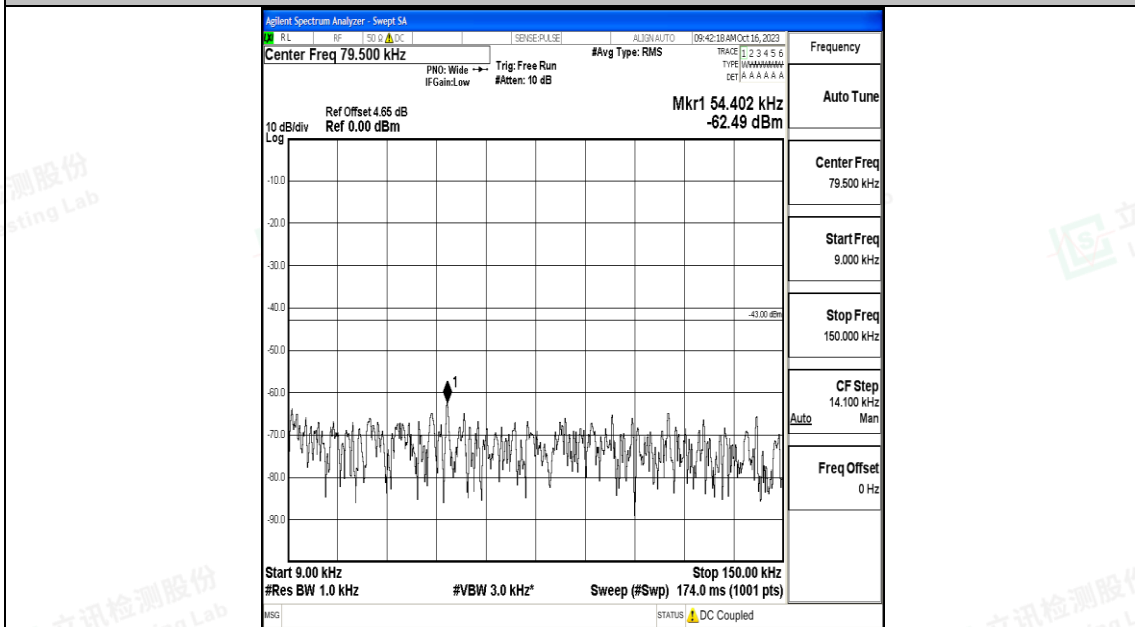

Band4_3MHz_16QAM_19965_1RB#0_0.009~0.15_0.009~0.15