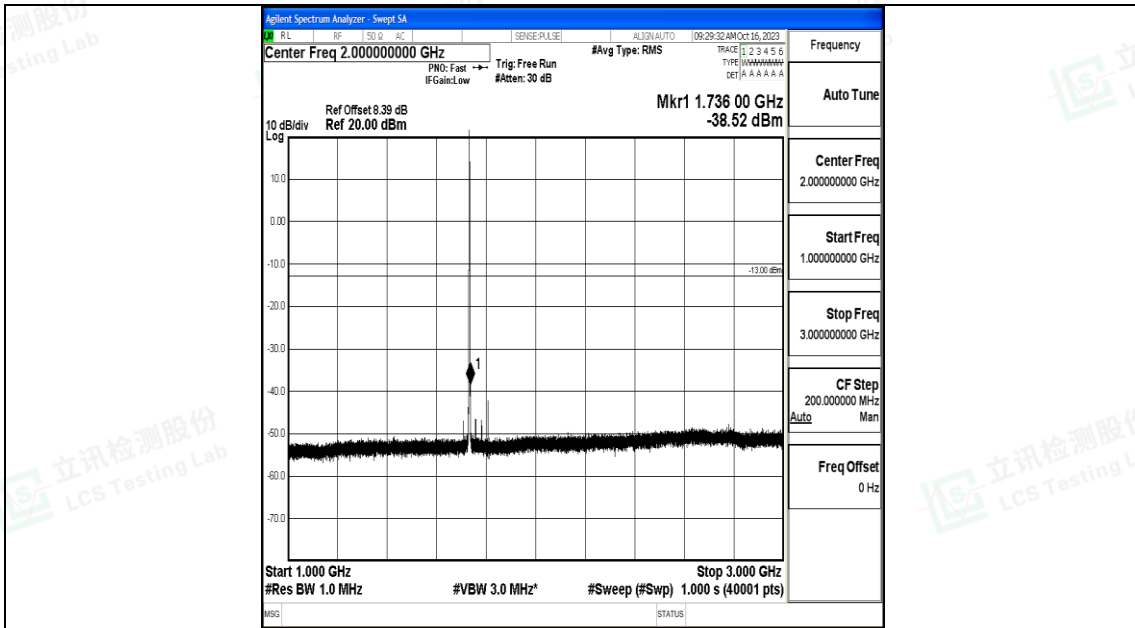

Band4_1.4MHz_QPSK_20175_1RB#0_3000~20000_3000~20000

Band4_1.4MHz_16QAM_20175_1RB#0_0.009~0.15_0.009~0.15

Band4_1.4MHz_16QAM_20175_1RB#0_0.15~30_0.15~30

Band4_1.4MHz_16QAM_20175_1RB#0_30~1000_30~1000

Band4_1.4MHz_16QAM_20175_1RB#0_1000~3000_1000~3000