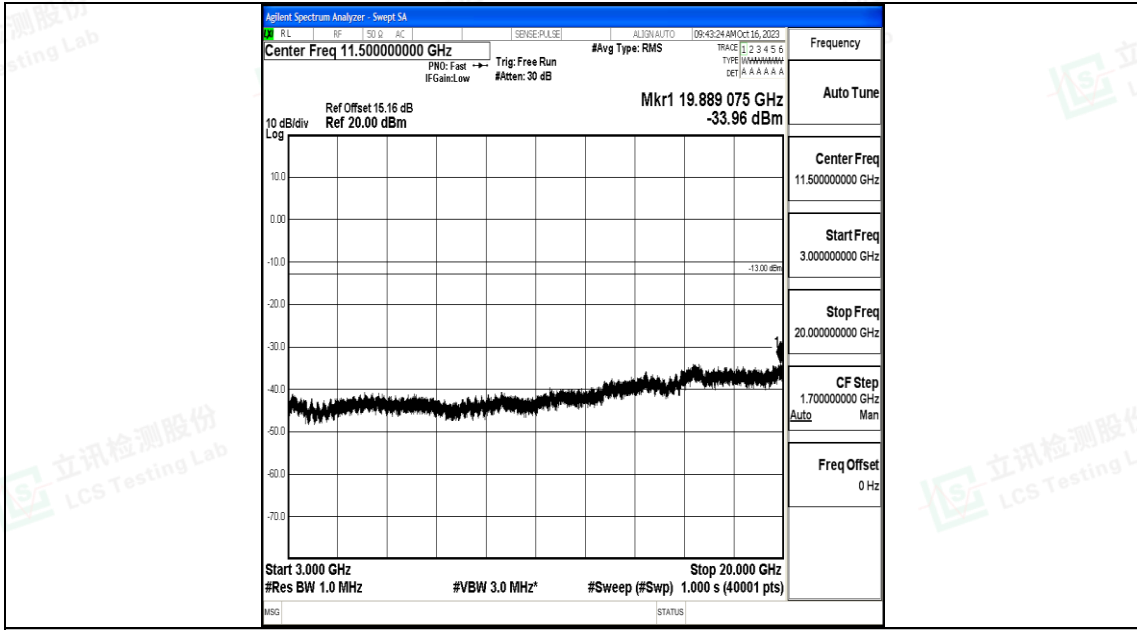

Band4_3MHz_16QAM_19965_1RB#0_3000~20000_3000~20000

Band4_3MHz_QPSK_20175_1RB#0_0.009~0.15_0.009~0.15

Band4_3MHz_QPSK_20175_1RB#0_0.15~30_0.15~30

Band4_3MHz_QPSK_20175_1RB#0_30~1000_30~1000

Band4_3MHz_QPSK_20175_1RB#0_1000~3000_1000~3000