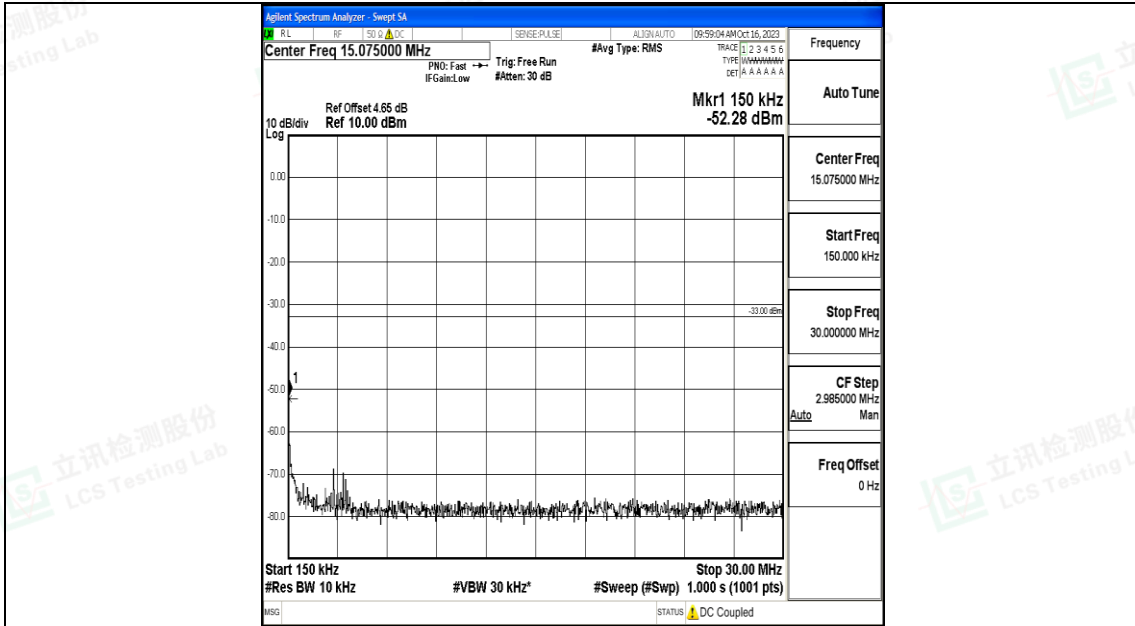

Band4_5MHz_16QAM_20175_1RB#0_0.15~30_0.15~30