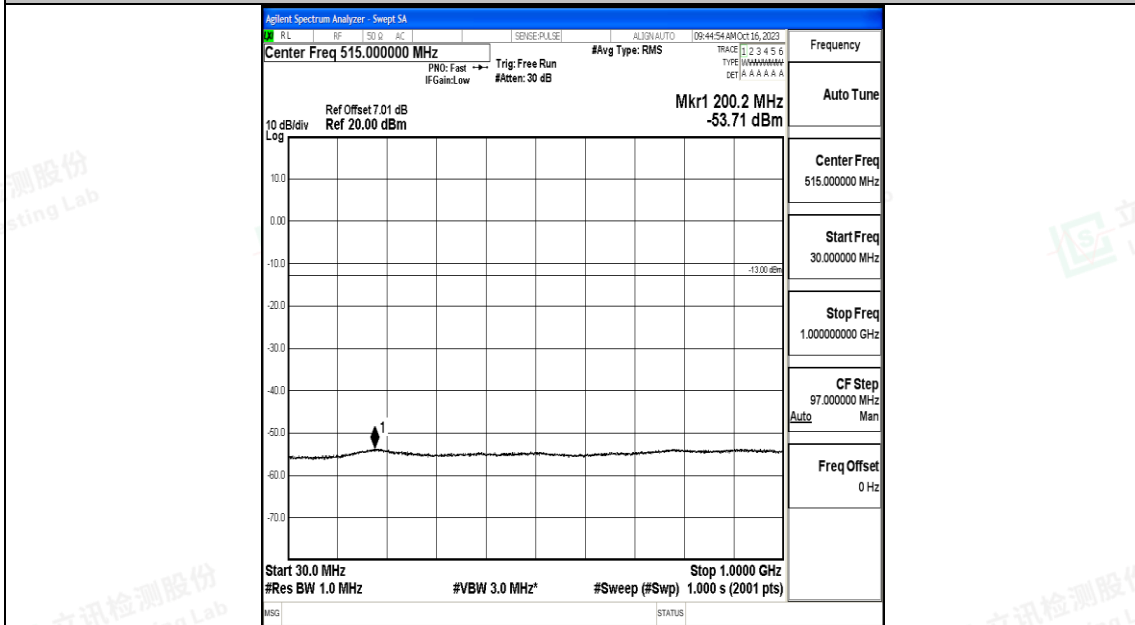

Band4_3MHz_QPSK_20385_1RB#0_3000~20000_3000~20000

Band4_3MHz_16QAM_20385_1RB#0_0.009~0.15_0.009~0.15

Band4_3MHz_16QAM_20385_1RB#0_0.15~30_0.15~30

Band4_3MHz_16QAM_20385_1RB#0_30~1000_30~1000

Band4_3MHz_16QAM_20385_1RB#0_1000~3000_1000~3000