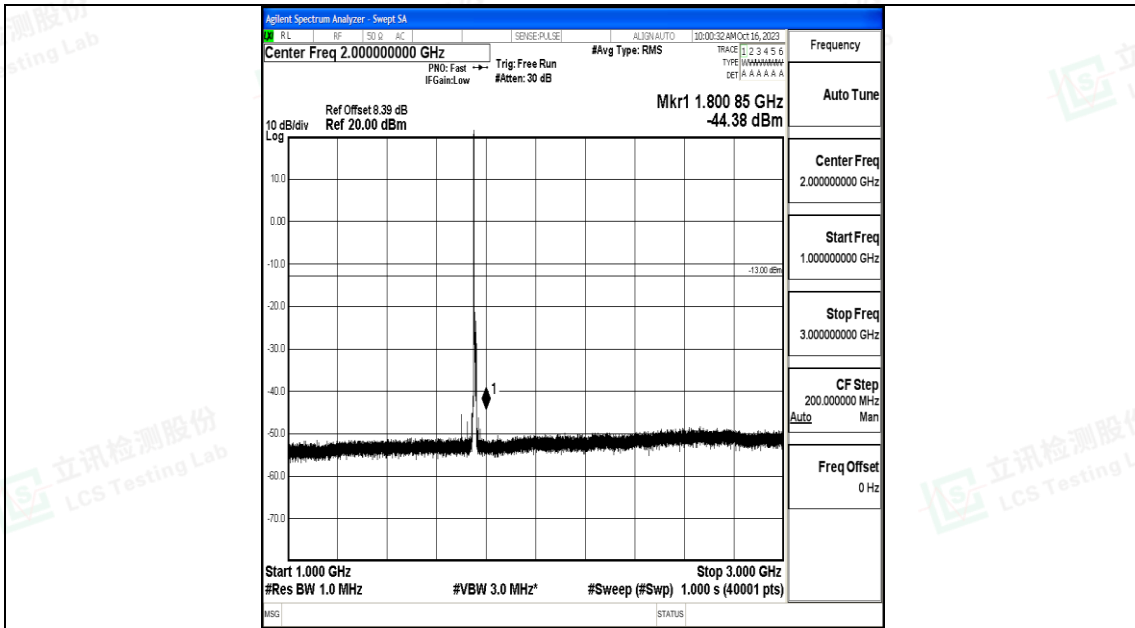

Band4_5MHz_QPSK_20375_1RB#0_3000~20000_3000~20000

Band4_5MHz_16QAM_20375_1RB#0_0.009~0.15_0.009~0.15

Band4_5MHz_16QAM_20375_1RB#0_0.15~30_0.15~30

Band4_5MHz_16QAM_20375_1RB#0_30~1000_30~1000

Band4_5MHz_16QAM_20375_1RB#0_1000~3000_1000~3000