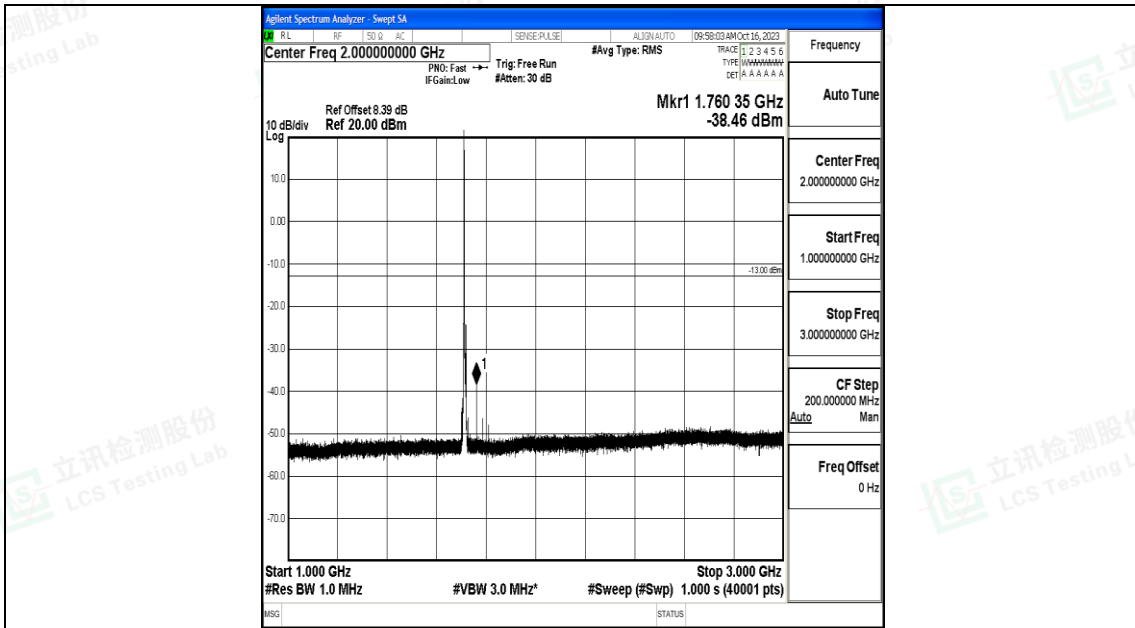

Band4_5MHz_QPSK_19975_1RB#0_3000~20000_3000~20000

Band4_5MHz_16QAM_19975_1RB#0_0.009~0.15_0.009~0.15

Band4_5MHz_16QAM_19975_1RB#0_0.15~30_0.15~30

Band4_5MHz_16QAM_19975_1RB#0_30~1000_30~1000

Band4_5MHz_16QAM_19975_1RB#0_1000~3000_1000~3000