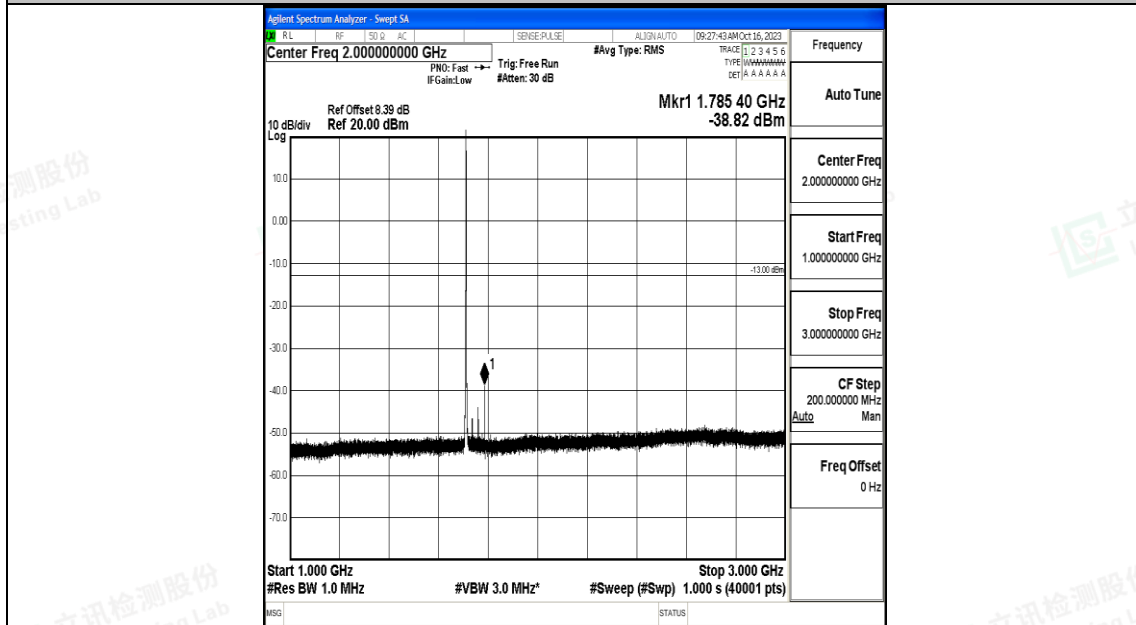

Test Graphs

Band4_1.4MHz_QPSK_19957_1RB#0_0.009~0.15_0.009~0.15

Band4_1.4MHz_QPSK_19957_1RB#0_0.15~30_0.15~30

Band4_1.4MHz_QPSK_19957_1RB#0_30~1000_30~1000

Band4_1.4MHz_QPSK_19957_1RB#0_1000~3000_1000~3000