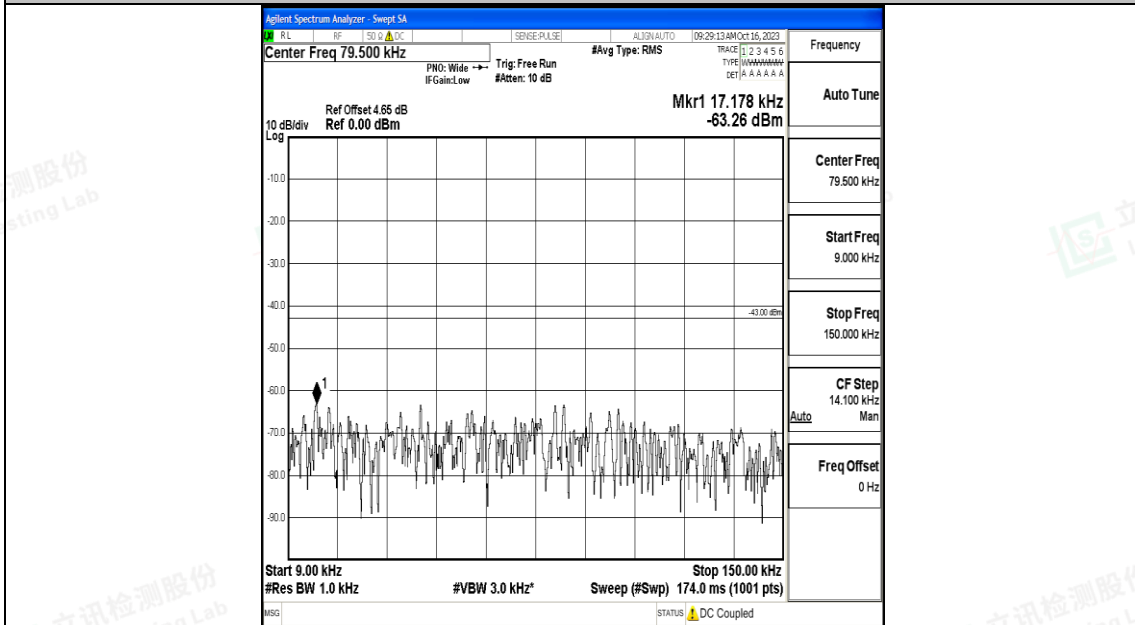

Band4_1.4MHz_16QAM_20175_1RB#0_0.009~0.15_0.009~0.15