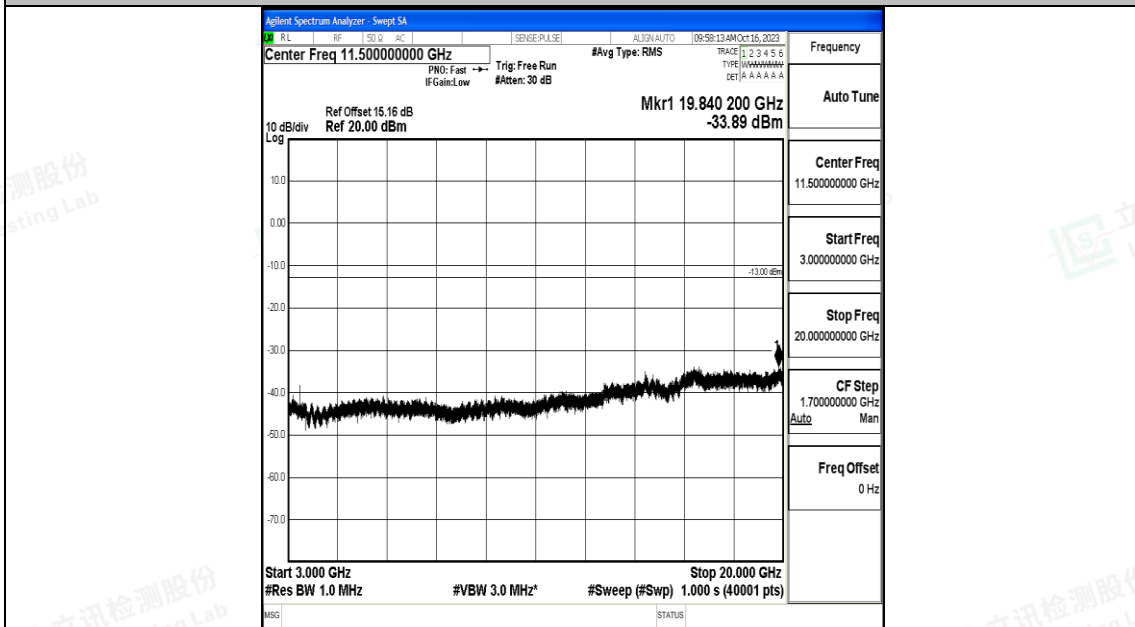

Band4_5MHz_QPSK_19975_1RB#0_3000~20000_3000~20000

Band4_5MHz_16QAM_19975_1RB#0_0.009~0.15_0.009~0.15

Band4_5MHz_16QAM_19975_1RB#0_0.15~30_0.15~30

Band4_5MHz_16QAM_19975_1RB#0_30~1000_30~1000

Band4_5MHz_16QAM_19975_1RB#0_1000~3000_1000~3000