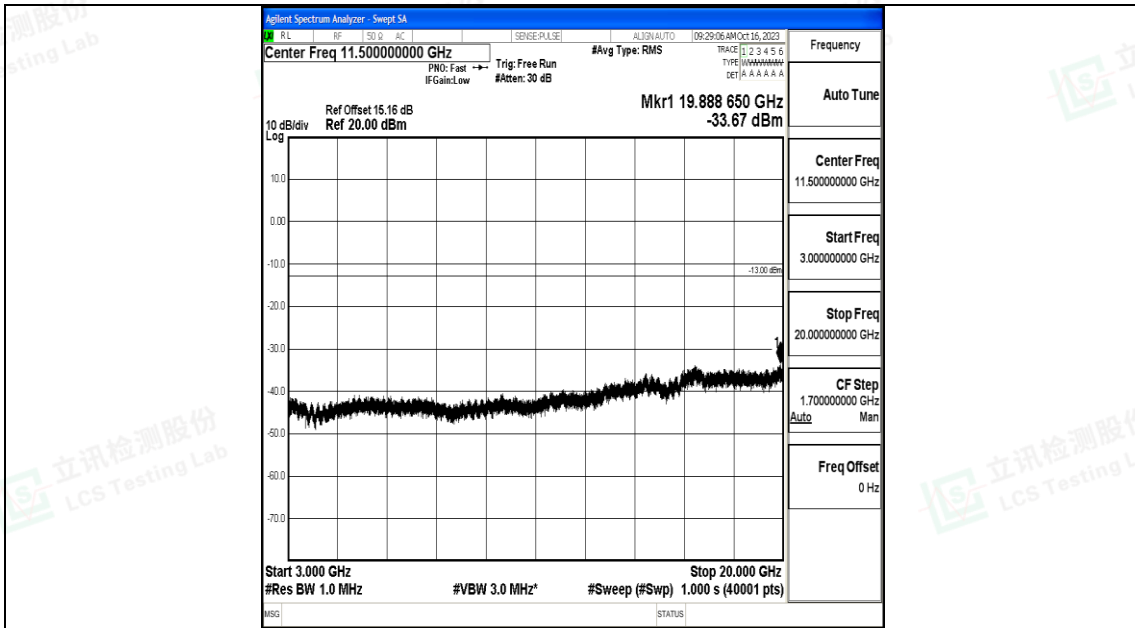

Band4_1.4MHz_16QAM_19957_1RB#0_3000~20000_3000~20000

Band4_1.4MHz_QPSK_20175_1RB#0_0.009~0.15_0.009~0.15

Band4_1.4MHz_QPSK_20175_1RB#0_0.15~30_0.15~30

Band4_1.4MHz_QPSK_20175_1RB#0_30~1000_30~1000

Band4_1.4MHz_QPSK_20175_1RB#0_1000~3000_1000~3000