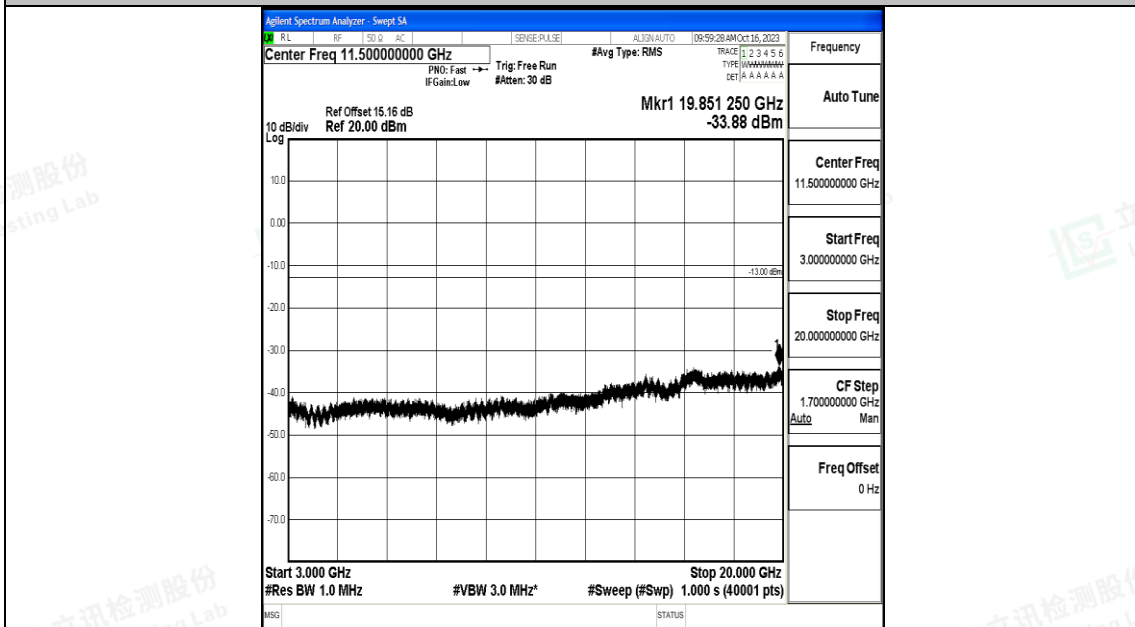

Band4_5MHz_QPSK_20175_1RB#0_3000~20000_3000~20000

Band4_5MHz_16QAM_20175_1RB#0_0.009~0.15_0.009~0.15

Band4_5MHz_16QAM_20175_1RB#0_0.15~30_0.15~30

Band4_5MHz_16QAM_20175_1RB#0_30~1000_30~1000

Band4_5MHz_16QAM_20175_1RB#0_1000~3000_1000~3000