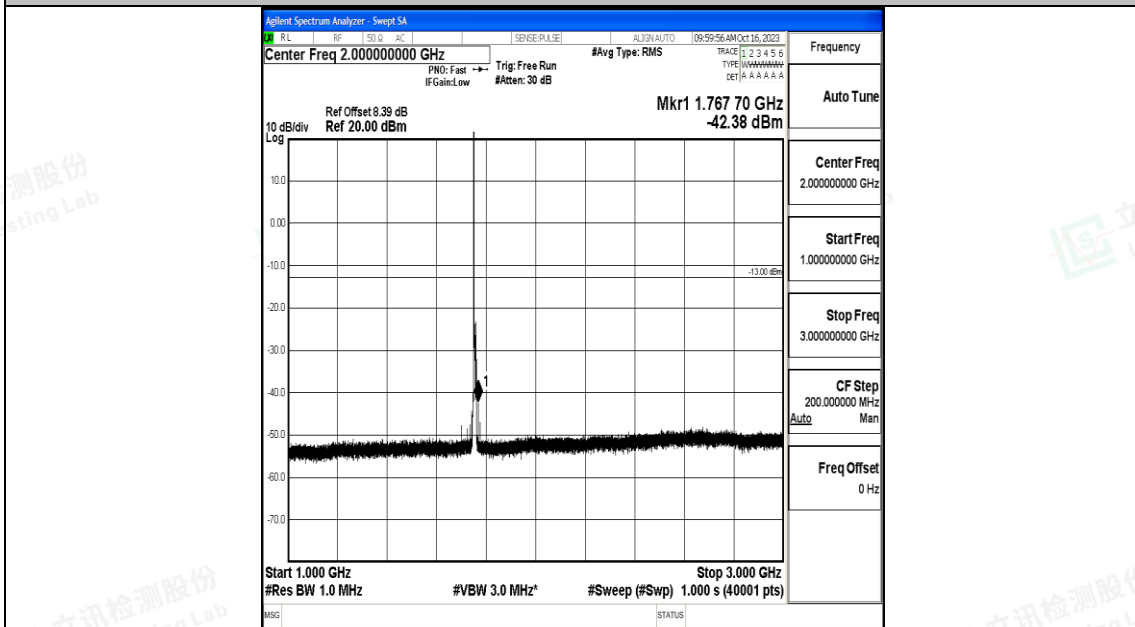

Band4_5MHz_16QAM_20175_1RB#0_3000~20000_3000~20000

Band4_5MHz_QPSK_20375_1RB#0_0.009~0.15_0.009~0.15

Band4_5MHz_QPSK_20375_1RB#0_0.15~30_0.15~30

Band4_5MHz_QPSK_20375_1RB#0_30~1000_30~1000

Band4_5MHz_QPSK_20375_1RB#0_1000~3000_1000~3000