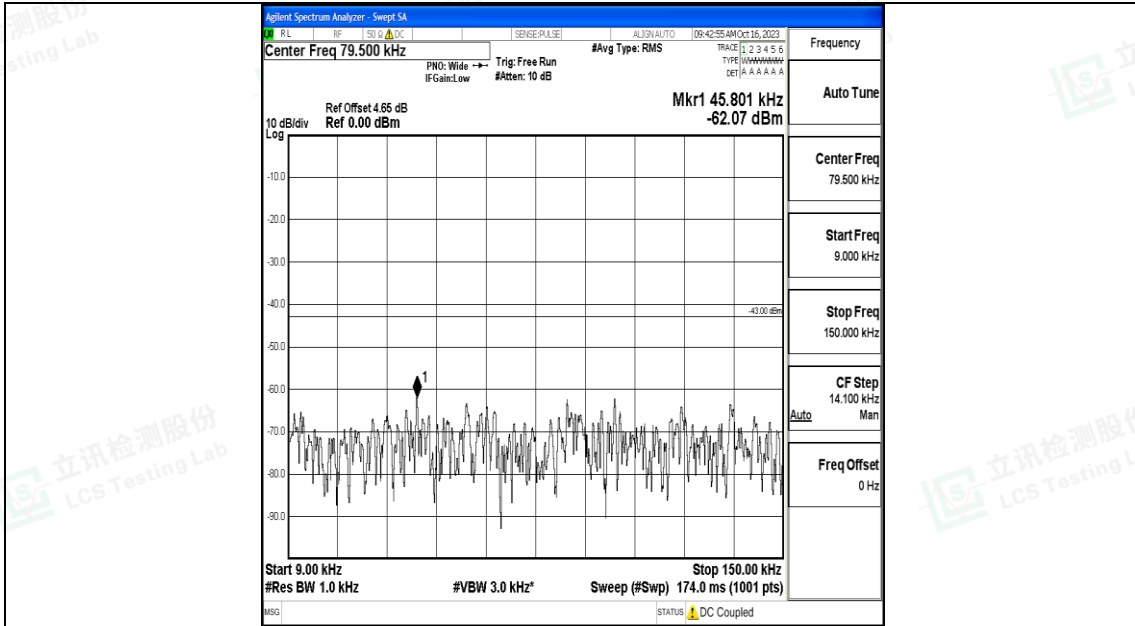

Band4_3MHz_QPSK_20175_1RB#0_0.009~0.15_0.009~0.15