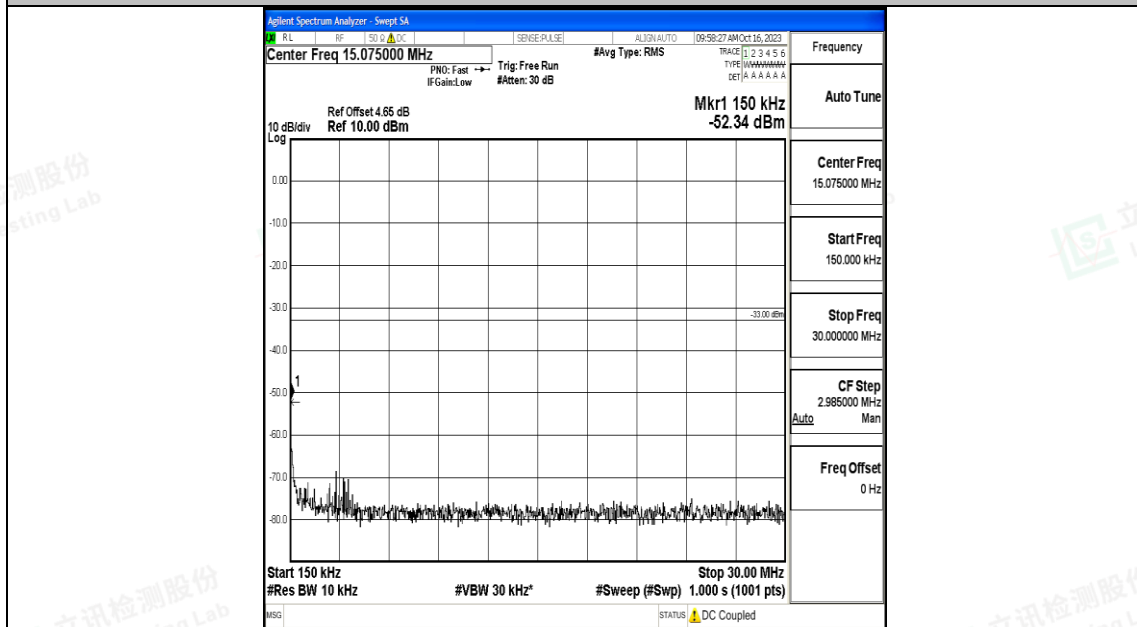

Band4_5MHz_QPSK_20175_1RB#0_0.15~30_0.15~30