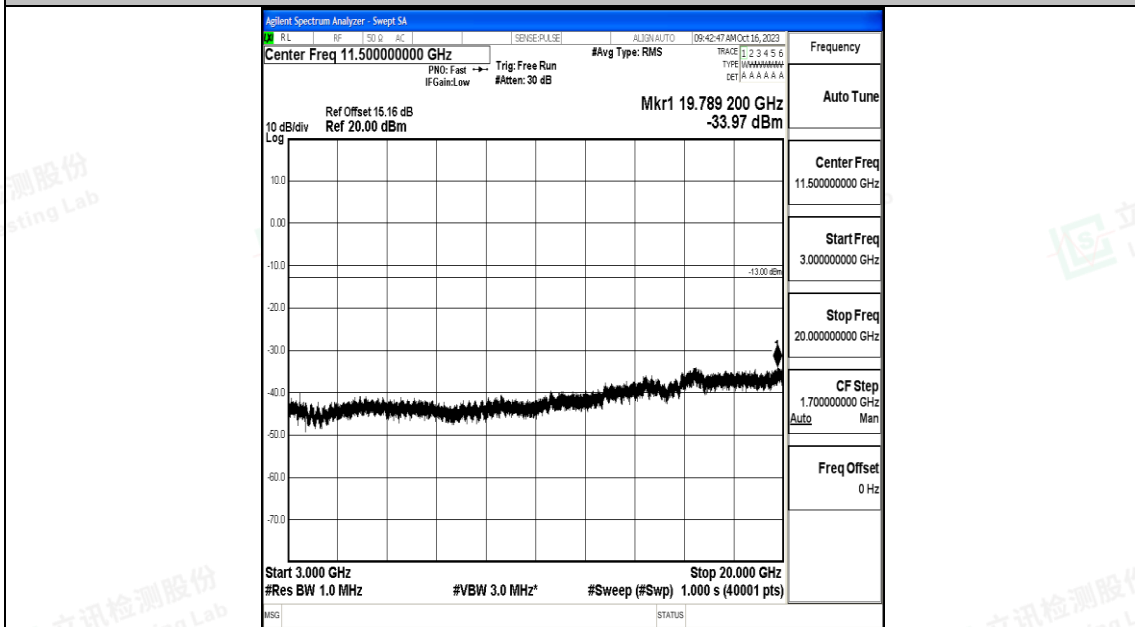

Band4_3MHz_QPSK_19965_1RB#0_3000~20000_3000~20000

Band4_3MHz_16QAM_19965_1RB#0_0.009~0.15_0.009~0.15

Band4_3MHz_16QAM_19965_1RB#0_0.15~30_0.15~30

Band4_3MHz_16QAM_19965_1RB#0_30~1000_30~1000

Band4_3MHz_16QAM_19965_1RB#0_1000~3000_1000~3000