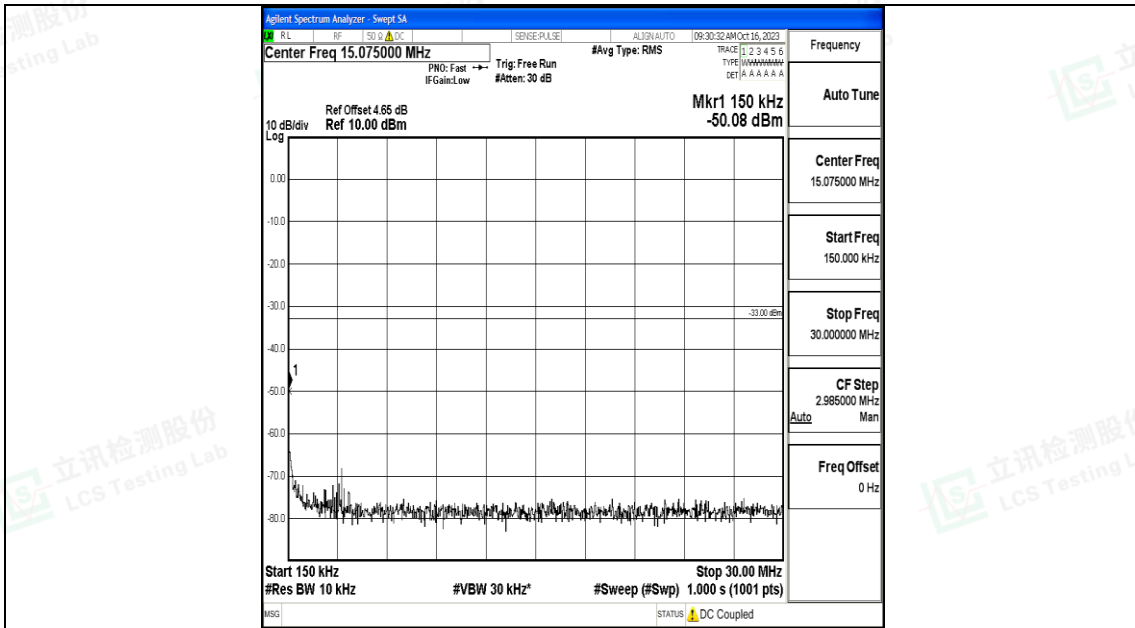

Band4_1.4MHz_16QAM_20393_1RB#0_0.15~30_0.15~30