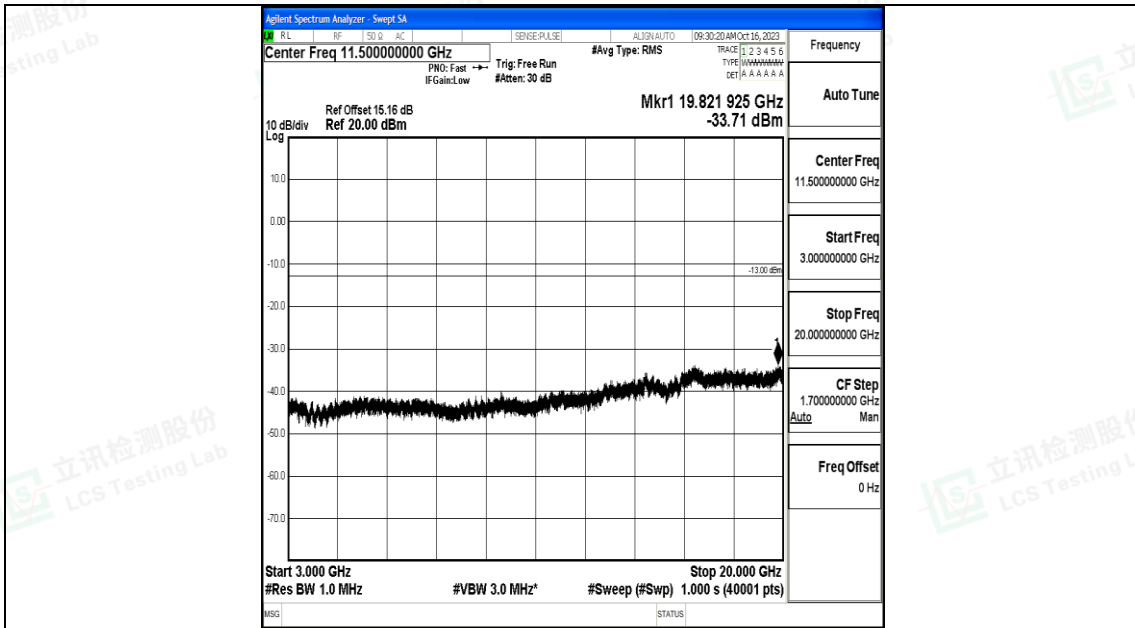

Band4_1.4MHz_16QAM_20175_1RB#0_3000~20000_3000~20000

Band4_1.4MHz_QPSK_20393_1RB#0_0.009~0.15_0.009~0.15

Band4_1.4MHz_QPSK_20393_1RB#0_0.15~30_0.15~30

Band4_1.4MHz_QPSK_20393_1RB#0_30~1000_30~1000

Band4_1.4MHz_QPSK_20393_1RB#0_1000~3000_1000~3000