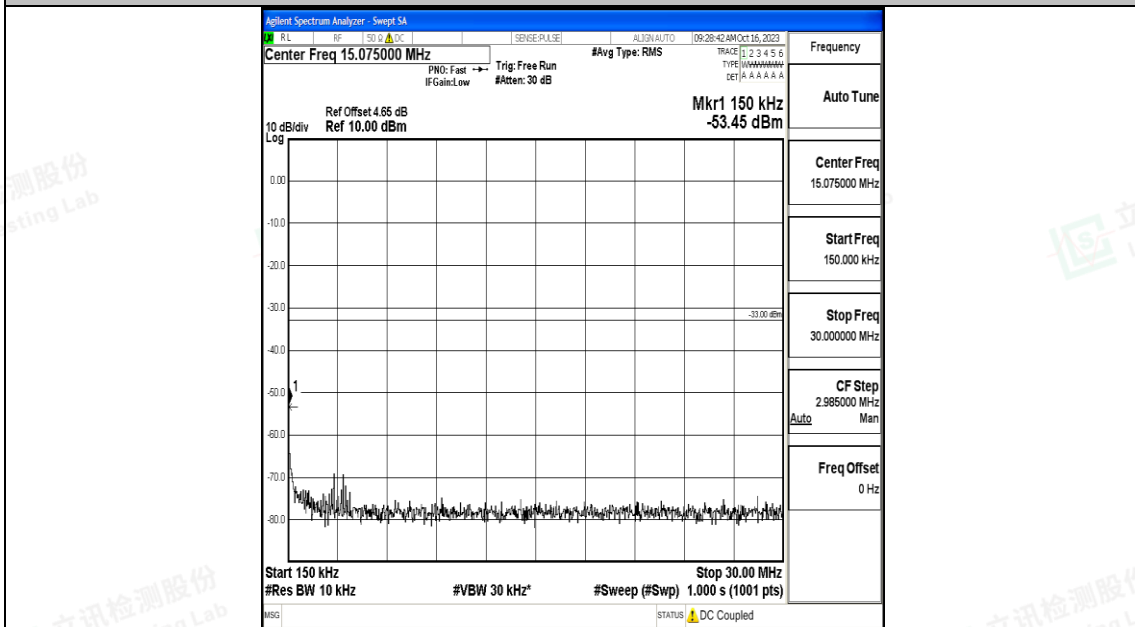

Band4_1.4MHz_QPSK_20175_1RB#0_0.15~30_0.15~30