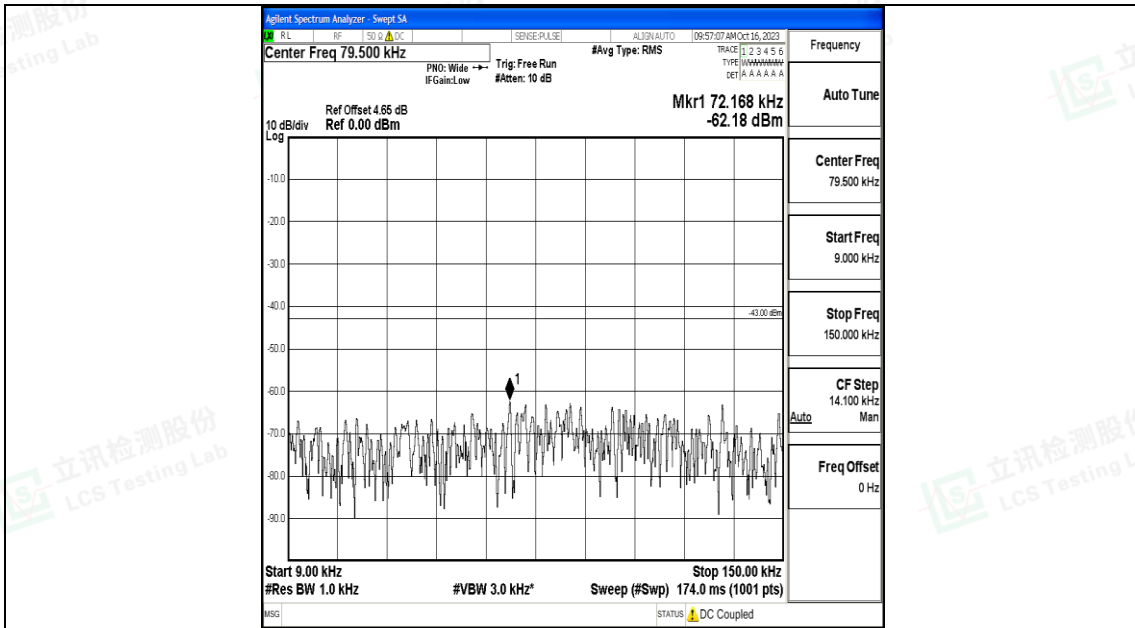

Band4_5MHz_QPSK_19975_1RB#0_0.009~0.15_0.009~0.15