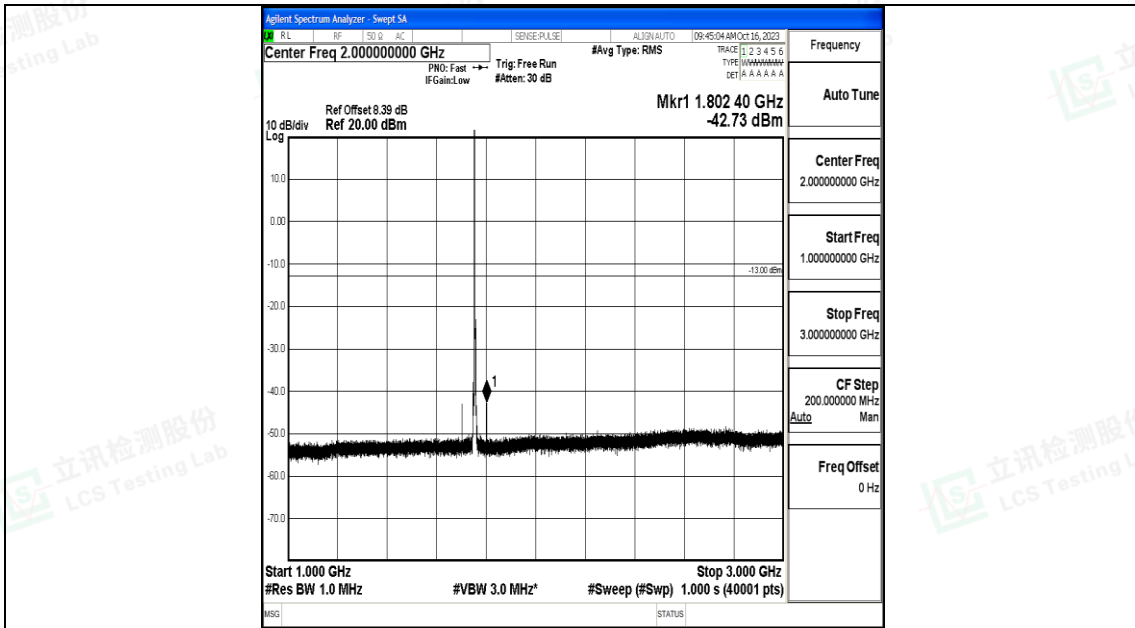

Band4_3MHz_QPSK_20385_1RB#0_3000~20000_3000~20000

Band4_3MHz_16QAM_20385_1RB#0_0.009~0.15_0.009~0.15

Band4_3MHz_16QAM_20385_1RB#0_0.15~30_0.15~30

Band4_3MHz_16QAM_20385_1RB#0_30~1000_30~1000

Band4_3MHz_16QAM_20385_1RB#0_1000~3000_1000~3000