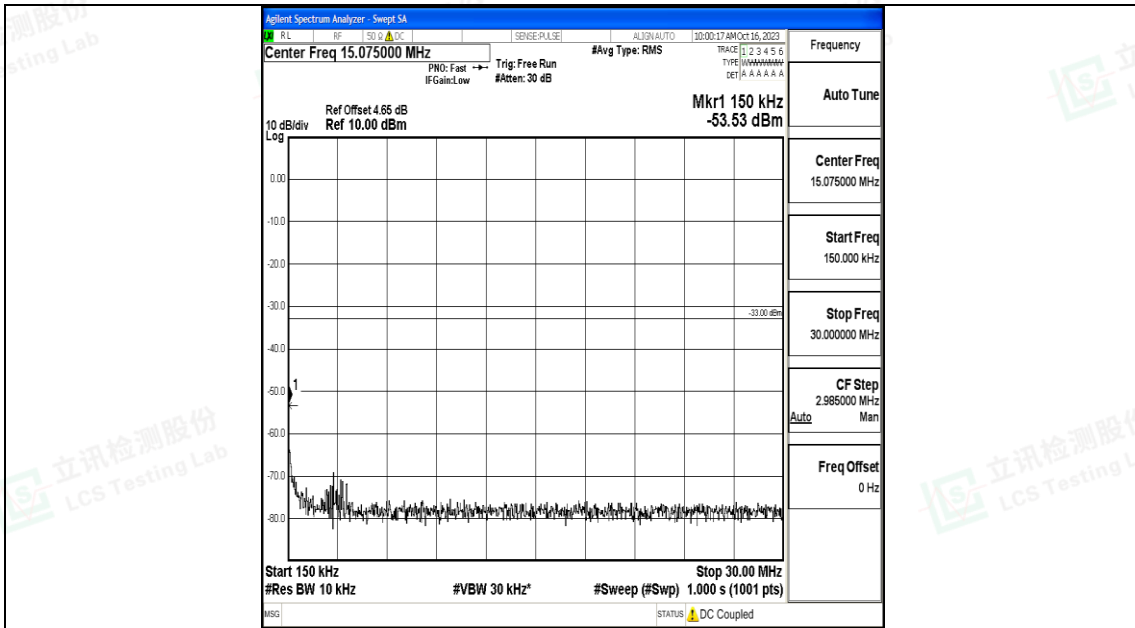

Band4_5MHz_16QAM_20375_1RB#0_0.15~30_0.15~30