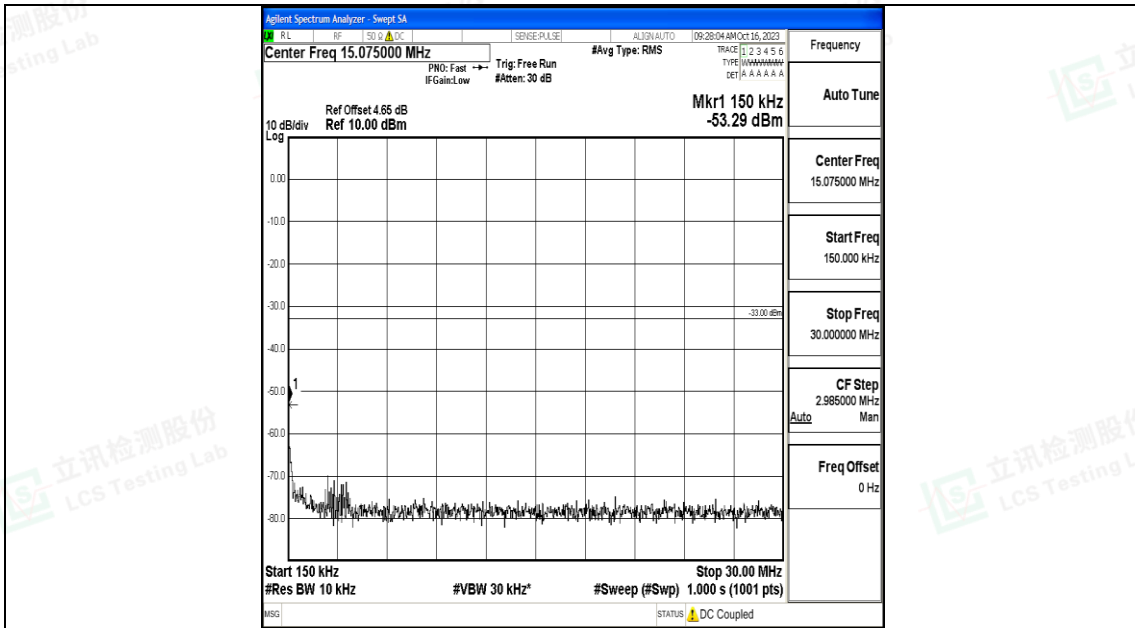

Band4_1.4MHz_16QAM_19957_1RB#0_0.15~30_0.15~30