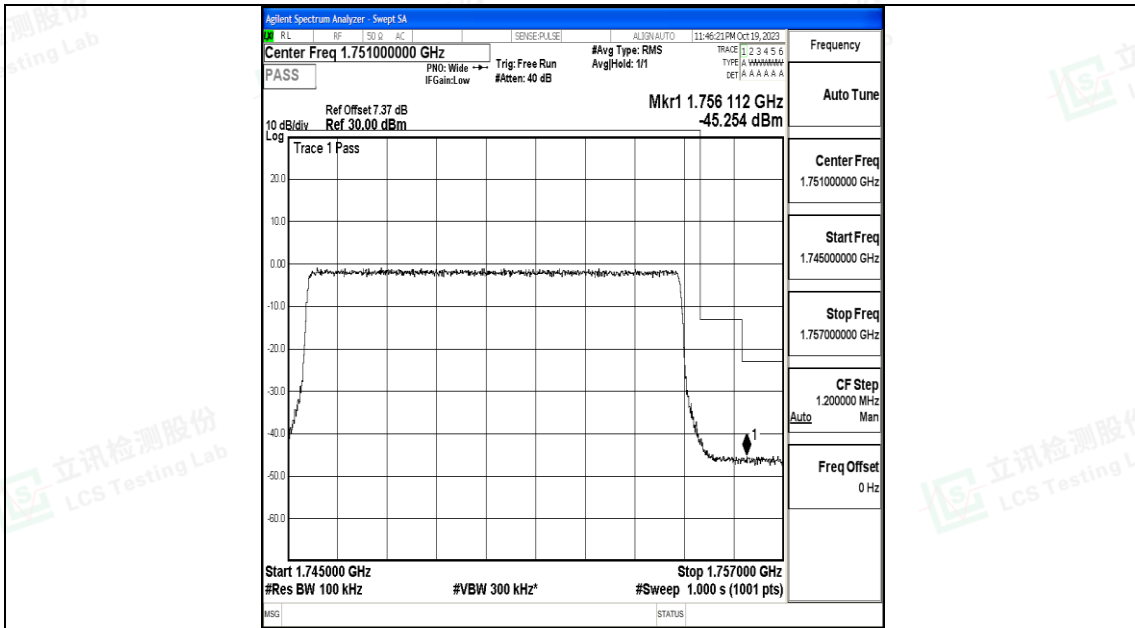

Band4_10MHz_16QAM_20000_50RB#0

Band4_10MHz_QPSK_20350_50RB#0

Band4_10MHz_16QAM_20350_50RB#0

Band4_15MHz_QPSK_20025_75RB#0

G.5 Conducted Spurious Emission

Test Result

Band	Bandwidth	Modulation	Channel	RB Configuration	Frequency Range	Result (dBm)	Verdict
Band4	1.4MHz	QPSK	19957	1RB#0	0.009~0.15	-61.38	PASS
Band4	1.4MHz	QPSK	19957	1RB#0	0.15~30	-51.92	PASS
Band4	1.4MHz	QPSK	19957	1RB#0	30~1000	-53.61	PASS
Band4	1.4MHz	QPSK	19957	1RB#0	1000~3000	-38.82	PASS
Band4	1.4MHz	QPSK	19957	1RB#0	3000~20000	-33.81	PASS
Band4	1.4MHz	16QAM	19957	1RB#0	0.009~0.15	-64.59	PASS
Band4	1.4MHz	16QAM	19957	1RB#0	0.15~30	-53.29	PASS
Band4	1.4MHz	16QAM	19957	1RB#0	30~1000	-53.72	PASS
Band4	1.4MHz	16QAM	19957	1RB#0	1000~3000	-39.11	PASS
Band4	1.4MHz	16QAM	19957	1RB#0	3000~20000	-33.65	PASS
Band4	1.4MHz	QPSK	20175	1RB#0	0.009~0.15	-62.94	PASS
Band4	1.4MHz	QPSK	20175	1RB#0	0.15~30	-53.45	PASS
Band4	1.4MHz	QPSK	20175	1RB#0	30~1000	-53.62	PASS
Band4	1.4MHz	QPSK	20175	1RB#0	1000~3000	-38.29	PASS
Band4	1.4MHz	QPSK	20175	1RB#0	3000~20000	-33.67	PASS
Band4	1.4MHz	16QAM	20175	1RB#0	0.009~0.15	-63.26	PASS
Band4	1.4MHz	16QAM	20175	1RB#0	0.15~30	-54.26	PASS
Band4	1.4MHz	16QAM	20175	1RB#0	30~1000	-53.59	PASS
Band4	1.4MHz	16QAM	20175	1RB#0	1000~3000	-38.52	PASS
Band4	1.4MHz	16QAM	20175	1RB#0	3000~20000	-33.66	PASS
Band4	1.4MHz	QPSK	20393	1RB#0	0.009~0.15	-62.66	PASS
Band4	1.4MHz	QPSK	20393	1RB#0	0.15~30	-51.58	PASS
Band4	1.4MHz	QPSK	20393	1RB#0	30~1000	-53.56	PASS
Band4	1.4MHz	QPSK	20393	1RB#0	1000~3000	-40.08	PASS
Band4	1.4MHz	QPSK	20393	1RB#0	3000~20000	-33.71	PASS
Band4	1.4MHz	16QAM	20393	1RB#0	0.009~0.15	-64.04	PASS
Band4	1.4MHz	16QAM	20393	1RB#0	0.15~30	-50.08	PASS
Band4	1.4MHz	16QAM	20393	1RB#0	30~1000	-53.72	PASS
Band4	1.4MHz	16QAM	20393	1RB#0	1000~3000	-39.17	PASS
Band4	1.4MHz	16QAM	20393	1RB#0	3000~20000	-33.87	PASS
Band4	3MHz	QPSK	19965	1RB#0	0.009~0.15	-61.76	PASS
Band4	3MHz	QPSK	19965	1RB#0	0.15~30	-52.18	PASS
Band4	3MHz	QPSK	19965	1RB#0	30~1000	-53.62	PASS
Band4	3MHz	QPSK	19965	1RB#0	1000~3000	-38.61	PASS