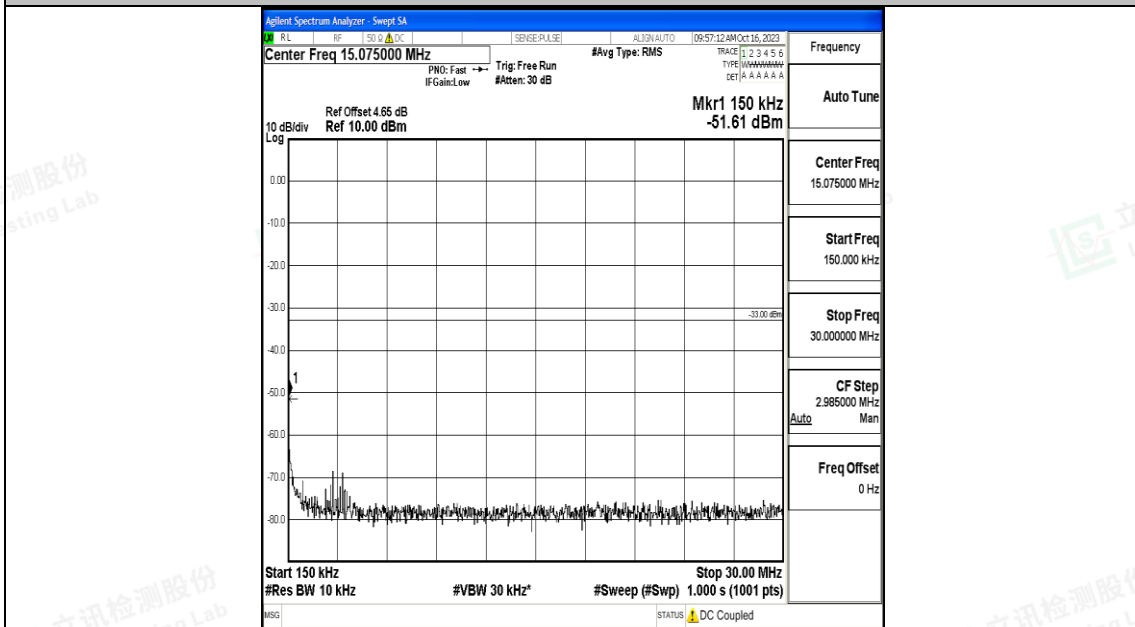

Band4_5MHz_QPSK_19975_1RB#0_0.15~30_0.15~30