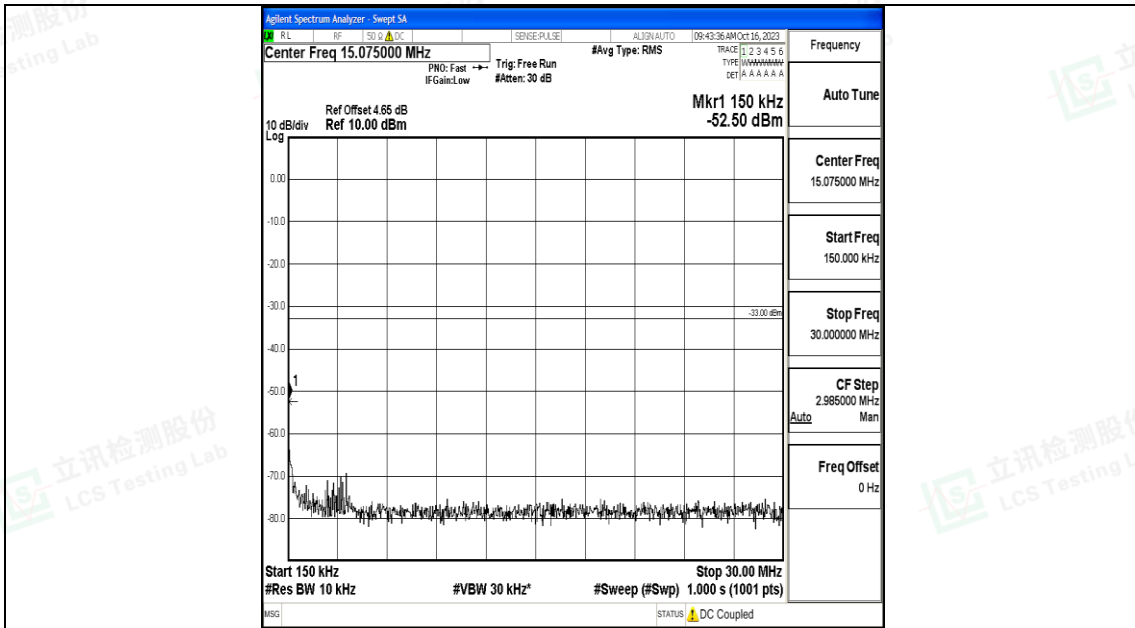

Band4_3MHz_16QAM_20175_1RB#0_0.15~30_0.15~30