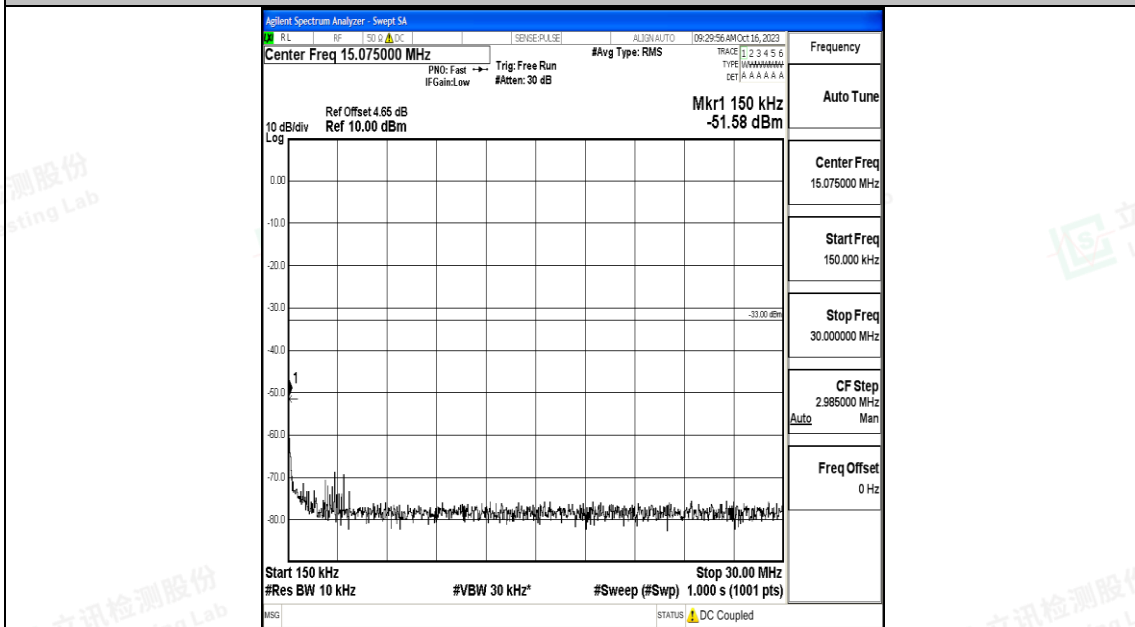

Band4_1.4MHz_QPSK_20393_1RB#0_0.15~30_0.15~30