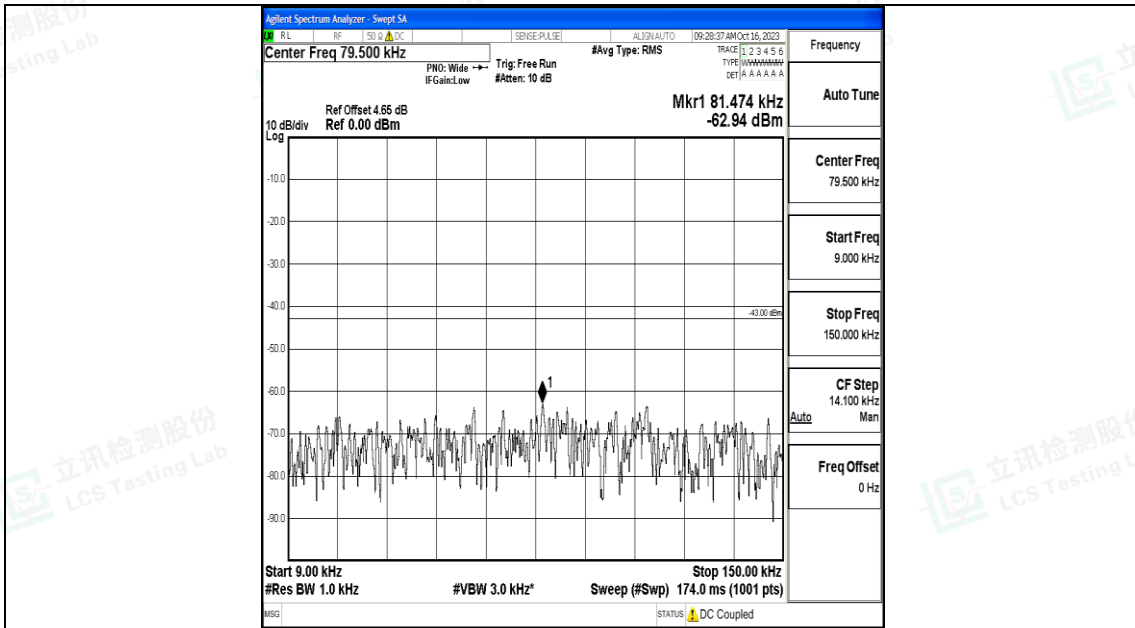

Band4_1.4MHz_QPSK_20175_1RB#0_0.009~0.15_0.009~0.15