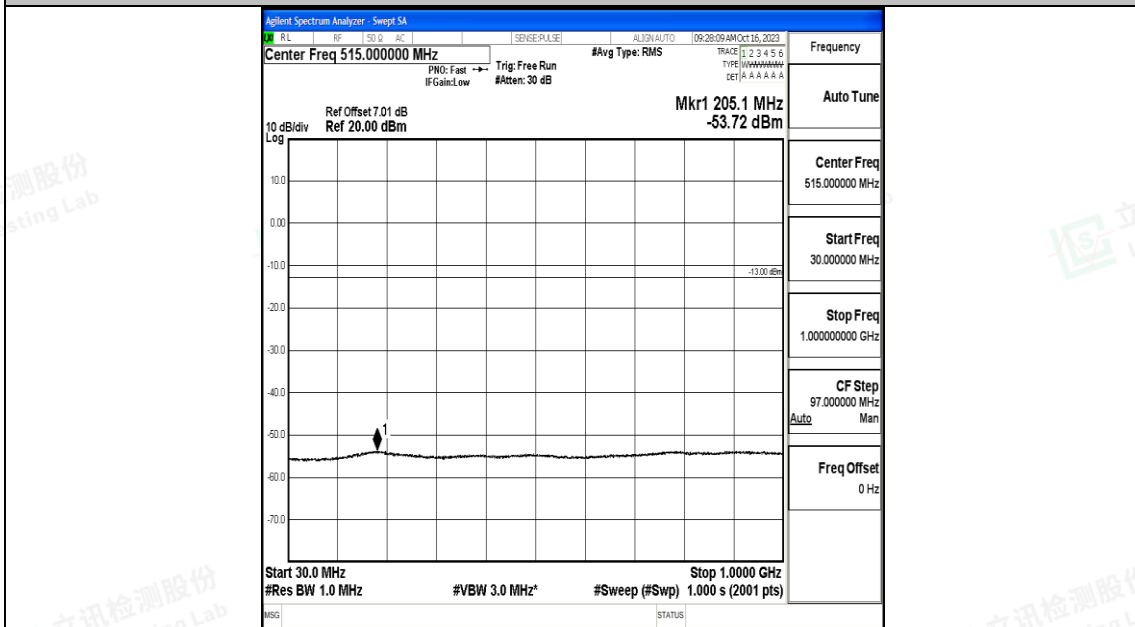

Band4_1.4MHz_QPSK_19957_1RB#0_3000~20000_3000~20000

Band4_1.4MHz_16QAM_19957_1RB#0_0.009~0.15_0.009~0.15

Band4_1.4MHz_16QAM_19957_1RB#0_0.15~30_0.15~30

Band4_1.4MHz_16QAM_19957_1RB#0_30~1000_30~1000

Band4_1.4MHz_16QAM_19957_1RB#0_1000~3000_1000~3000