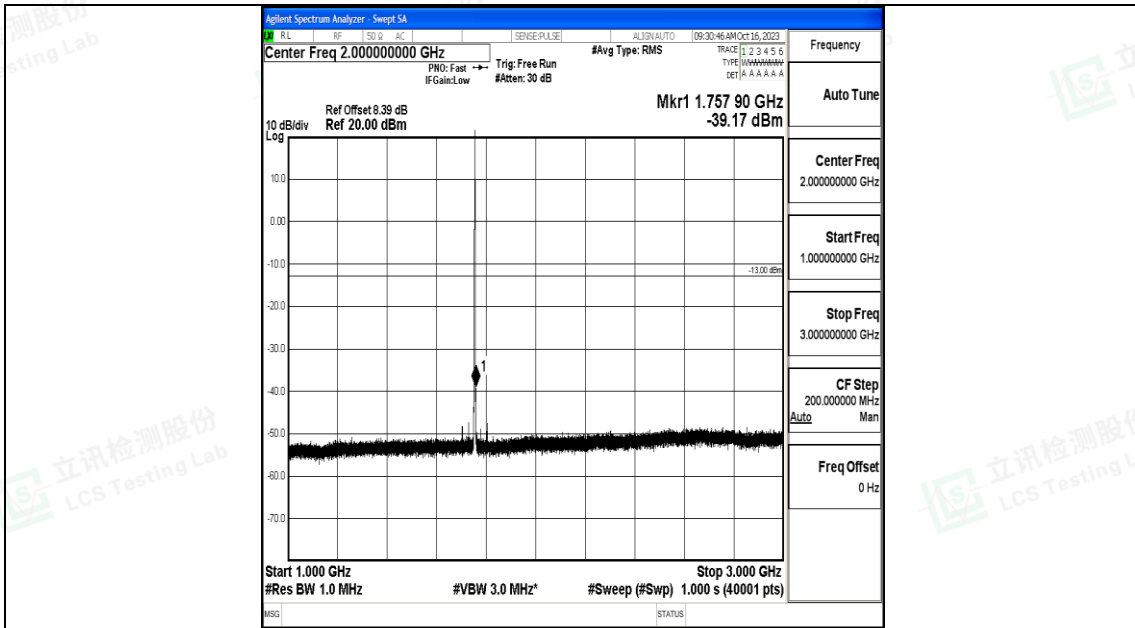

Band4_1.4MHz_QPSK_20393_1RB#0_3000~20000_3000~20000

Band4_1.4MHz_16QAM_20393_1RB#0_0.009~0.15_0.009~0.15

Band4_1.4MHz_16QAM_20393_1RB#0_0.15~30_0.15~30

Band4_1.4MHz_16QAM_20393_1RB#0_30~1000_30~1000

Band4_1.4MHz_16QAM_20393_1RB#0_1000~3000_1000~3000