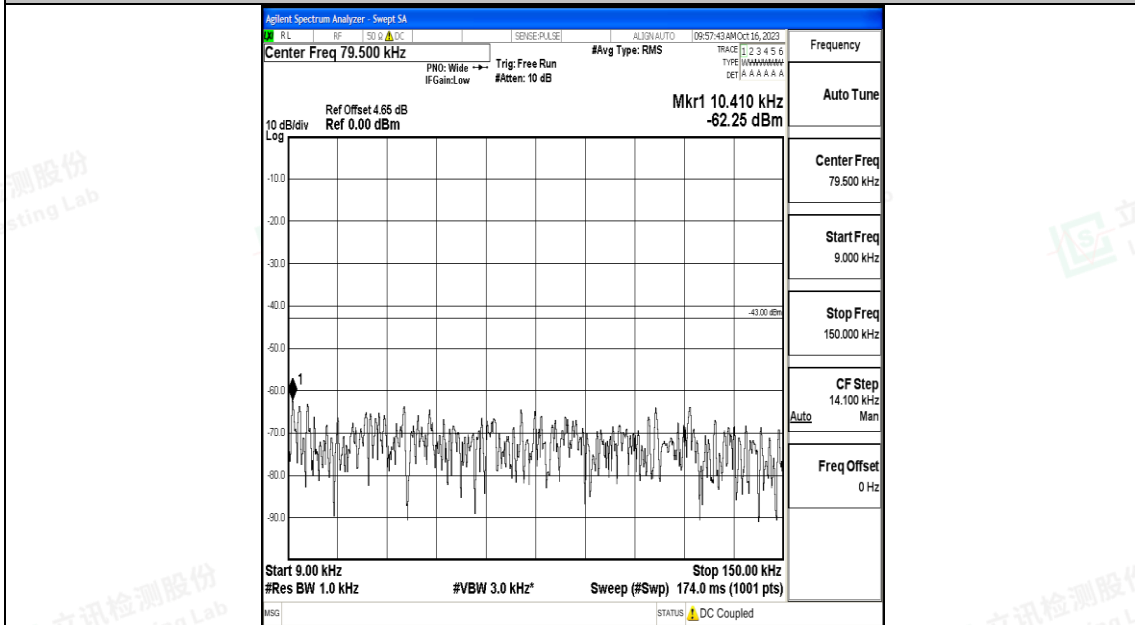

Band4_5MHz_16QAM_19975_1RB#0_0.009~0.15_0.009~0.15