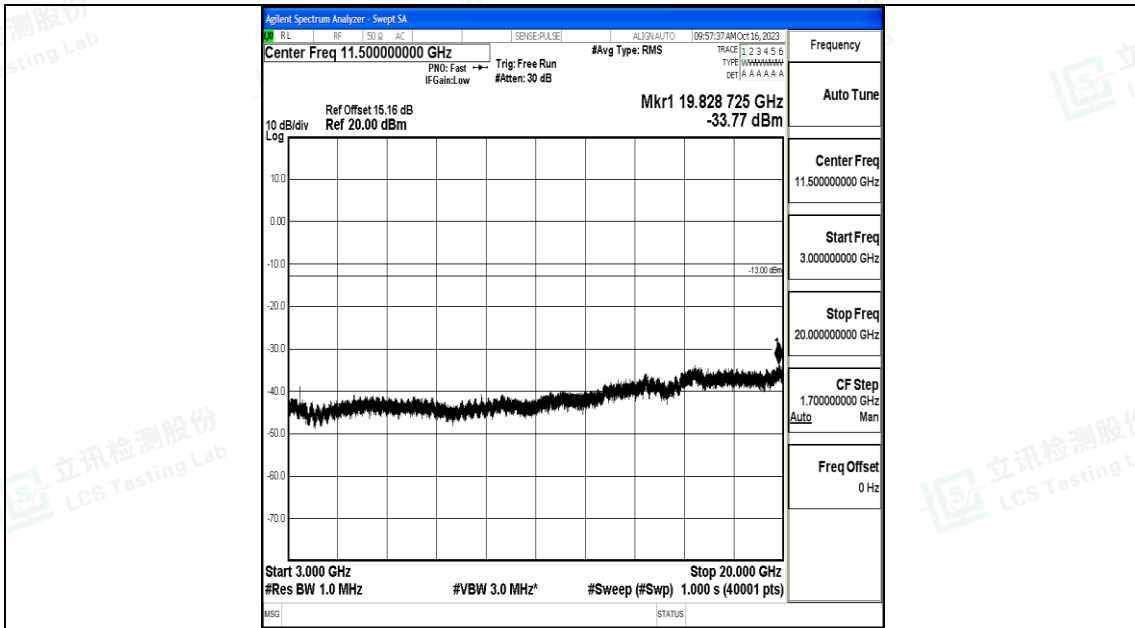

Band4_3MHz_16QAM_20385_1RB#0_3000~20000_3000~20000

Band4_5MHz_QPSK_19975_1RB#0_0.009~0.15_0.009~0.15

Band4_5MHz_QPSK_19975_1RB#0_0.15~30_0.15~30

Band4_5MHz_QPSK_19975_1RB#0_30~1000_30~1000

Band4_5MHz_QPSK_19975_1RB#0_1000~3000_1000~3000