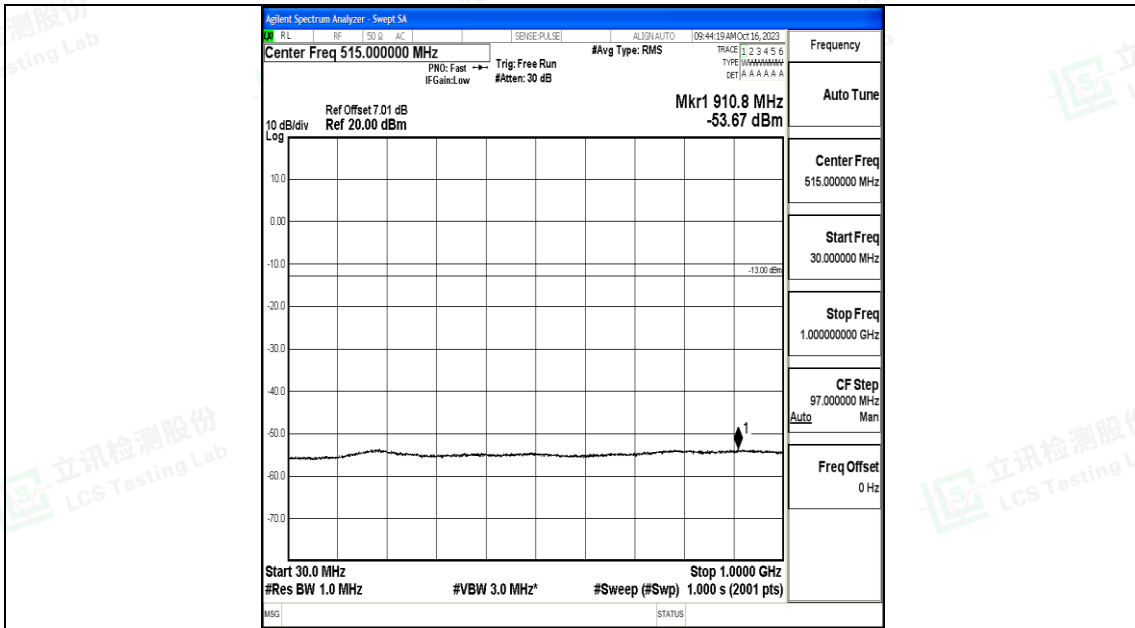

Band4_3MHz_16QAM_20175_1RB#0_3000~20000_3000~20000

Band4_3MHz_QPSK_20385_1RB#0_0.009~0.15_0.009~0.15

Band4_3MHz_QPSK_20385_1RB#0_0.15~30_0.15~30

Band4_3MHz_QPSK_20385_1RB#0_30~1000_30~1000

Band4_3MHz_QPSK_20385_1RB#0_1000~3000_1000~3000