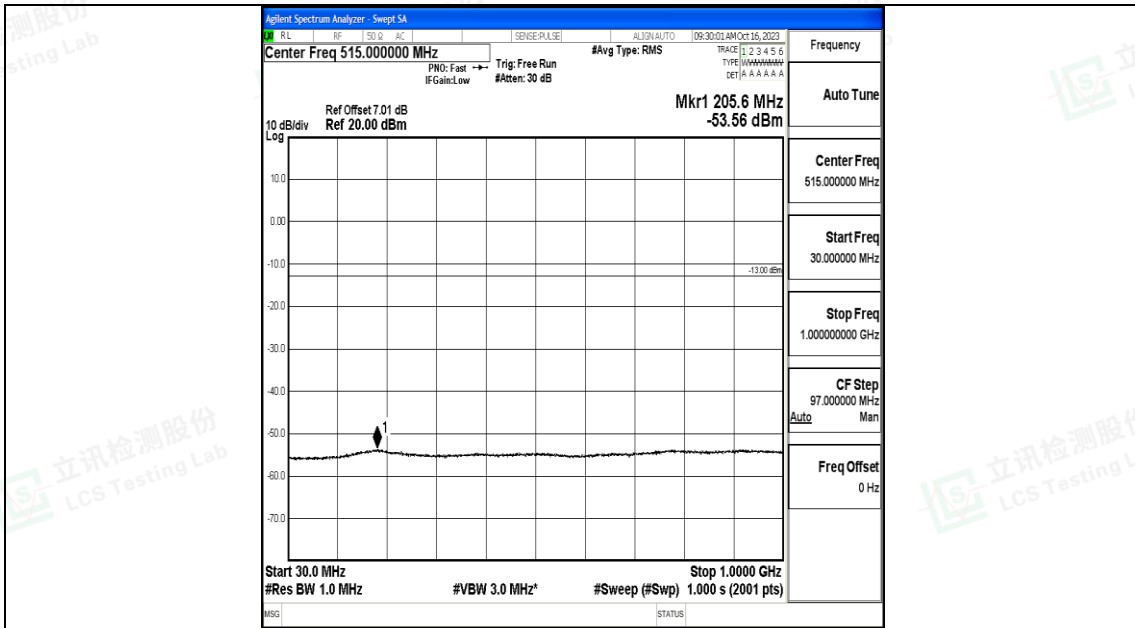

Band4_1.4MHz_16QAM_20175_1RB#0_3000~20000_3000~20000

Band4_1.4MHz_QPSK_20393_1RB#0_0.009~0.15_0.009~0.15

Band4_1.4MHz_QPSK_20393_1RB#0_0.15~30_0.15~30

Band4_1.4MHz_QPSK_20393_1RB#0_30~1000_30~1000

Band4_1.4MHz_QPSK_20393_1RB#0_1000~3000_1000~3000