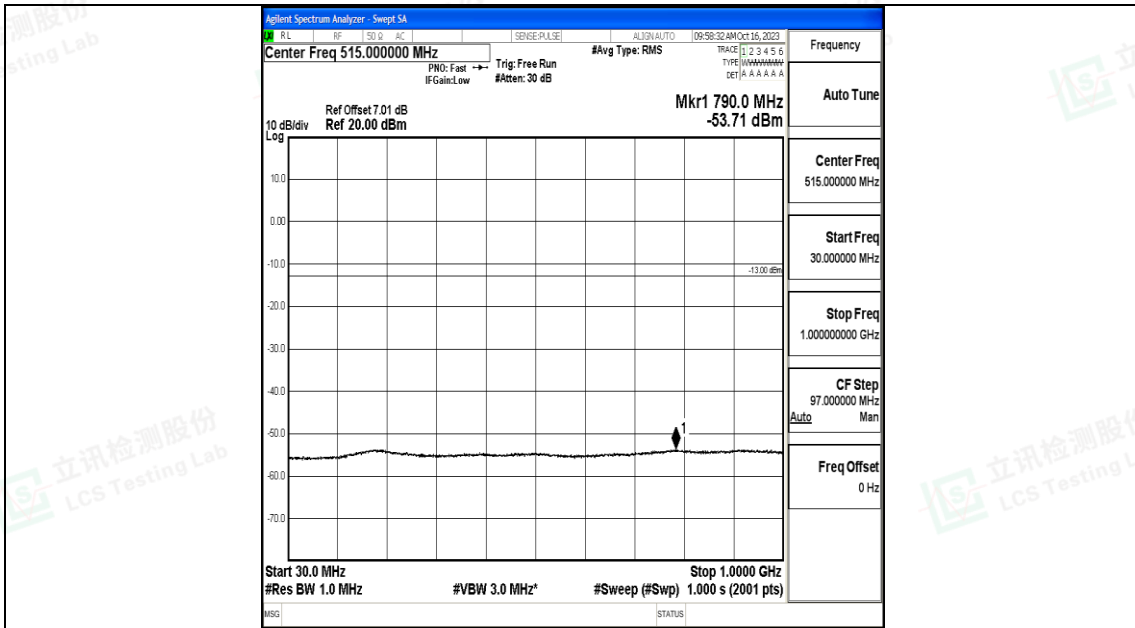

Band4_5MHz_16QAM_19975_1RB#0_3000~20000_3000~20000

Band4_5MHz_QPSK_20175_1RB#0_0.009~0.15_0.009~0.15

Band4_5MHz_QPSK_20175_1RB#0_0.15~30_0.15~30

Band4_5MHz_QPSK_20175_1RB#0_30~1000_30~1000

Band4_5MHz_QPSK_20175_1RB#0_1000~3000_1000~3000