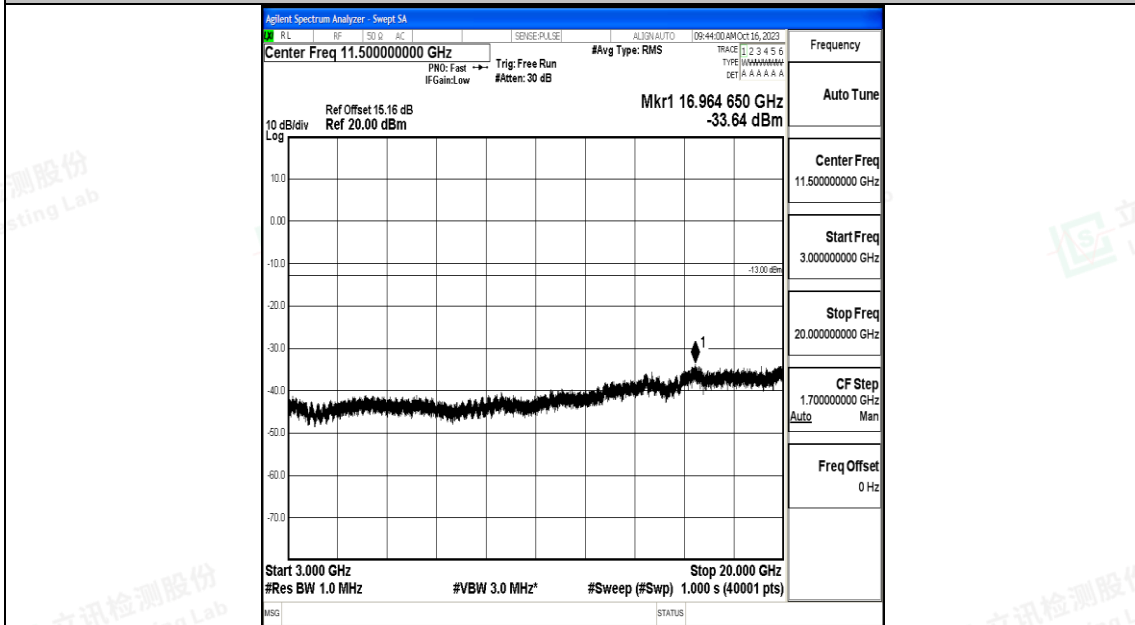

Band4_3MHz_QPSK_20175_1RB#0_3000~20000_3000~20000

Band4_3MHz_16QAM_20175_1RB#0_0.009~0.15_0.009~0.15

Band4_3MHz_16QAM_20175_1RB#0_0.15~30_0.15~30

Band4_3MHz_16QAM_20175_1RB#0_30~1000_30~1000

Band4_3MHz_16QAM_20175_1RB#0_1000~3000_1000~3000