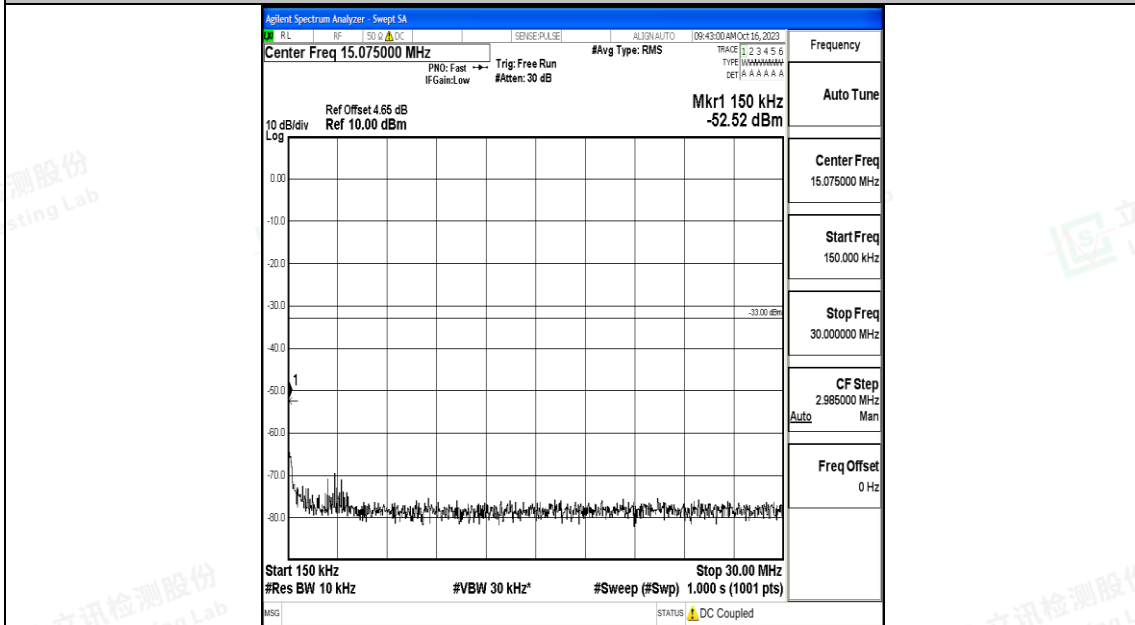

Band4_3MHz_QPSK_20175_1RB#0_0.15~30_0.15~30