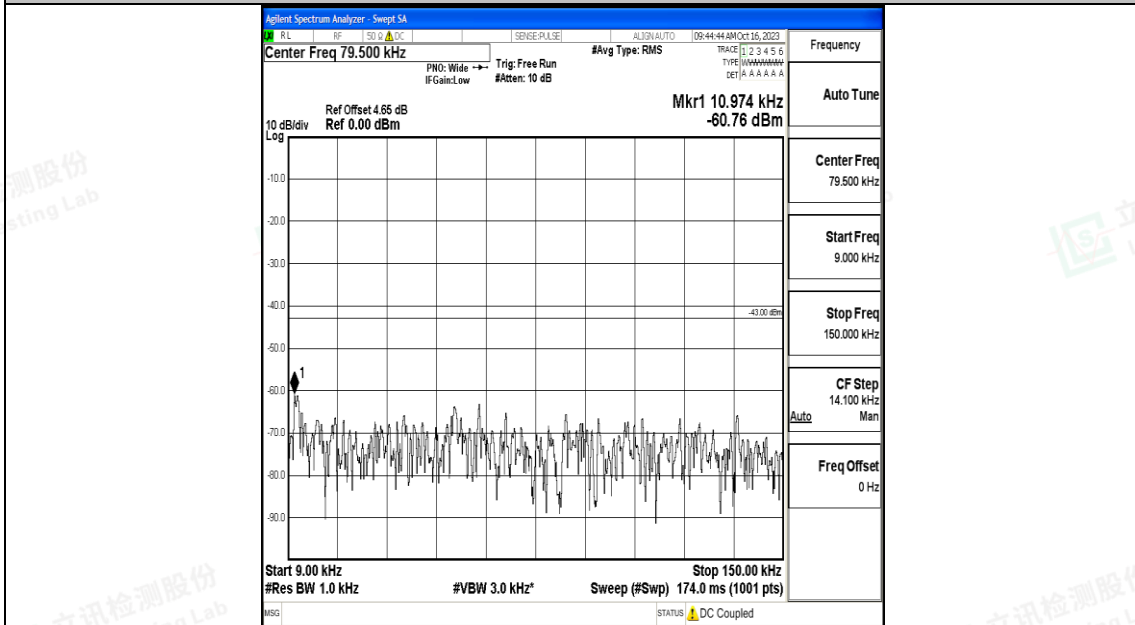

Band4_3MHz_16QAM_20385_1RB#0_0.009~0.15_0.009~0.15