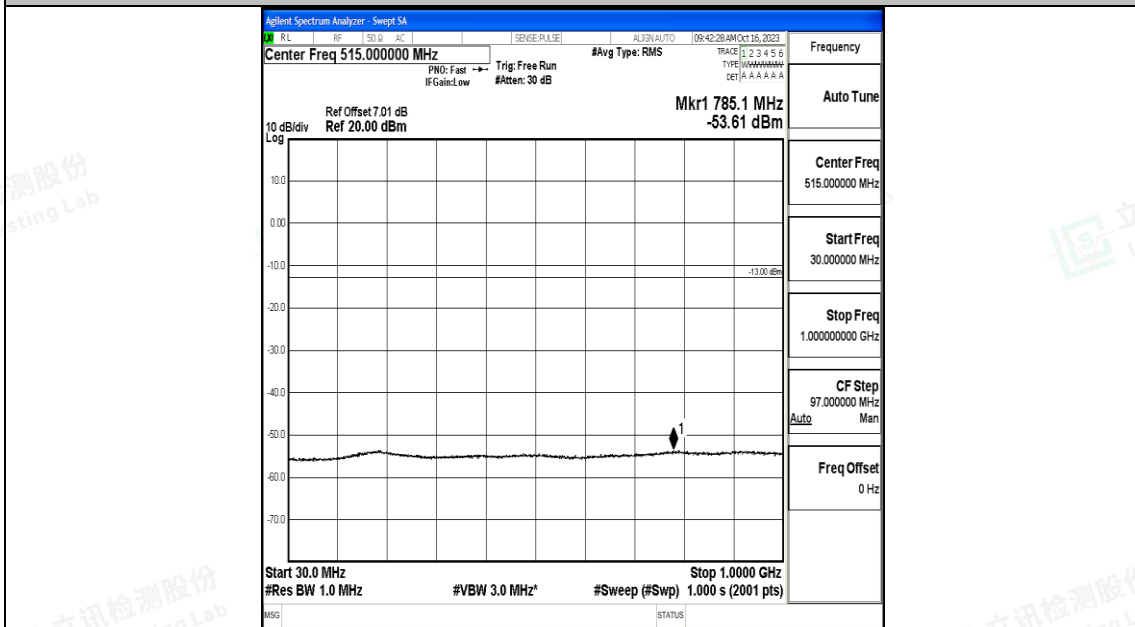

Band4_3MHz_QPSK_19965_1RB#0_3000~20000_3000~20000

Band4_3MHz_16QAM_19965_1RB#0_0.009~0.15_0.009~0.15

Band4_3MHz_16QAM_19965_1RB#0_0.15~30_0.15~30

Band4_3MHz_16QAM_19965_1RB#0_30~1000_30~1000

Band4_3MHz_16QAM_19965_1RB#0_1000~3000_1000~3000