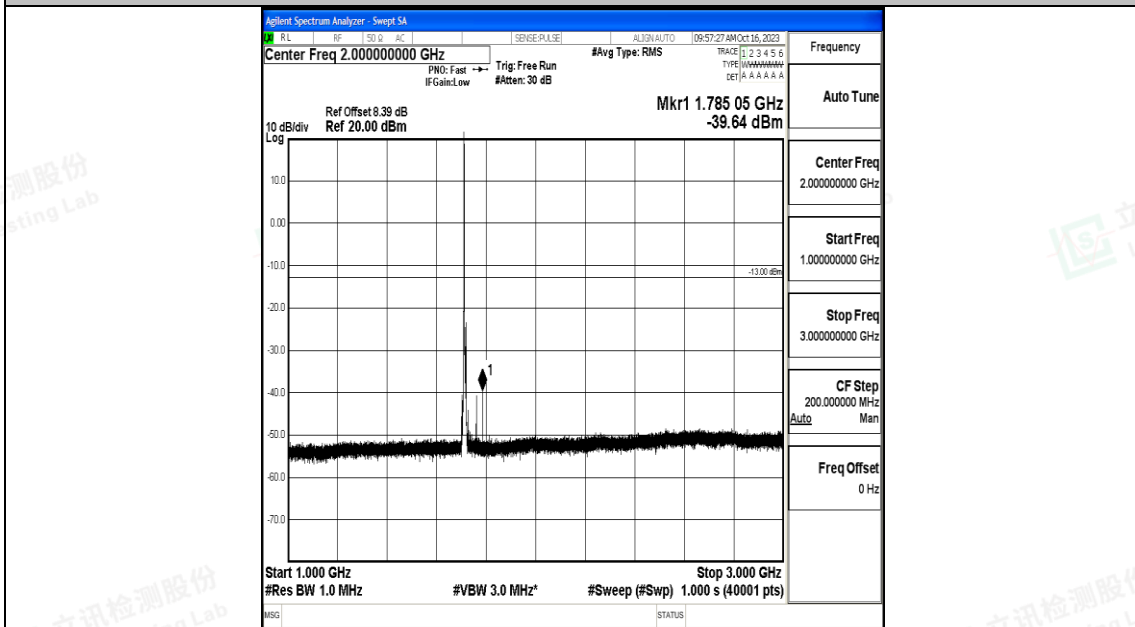

Band4_3MHz_16QAM_20385_1RB#0_3000~20000_3000~20000

Band4_5MHz_QPSK_19975_1RB#0_0.009~0.15_0.009~0.15

Band4_5MHz_QPSK_19975_1RB#0_0.15~30_0.15~30

Band4_5MHz_QPSK_19975_1RB#0_30~1000_30~1000

Band4_5MHz_QPSK_19975_1RB#0_1000~3000_1000~3000