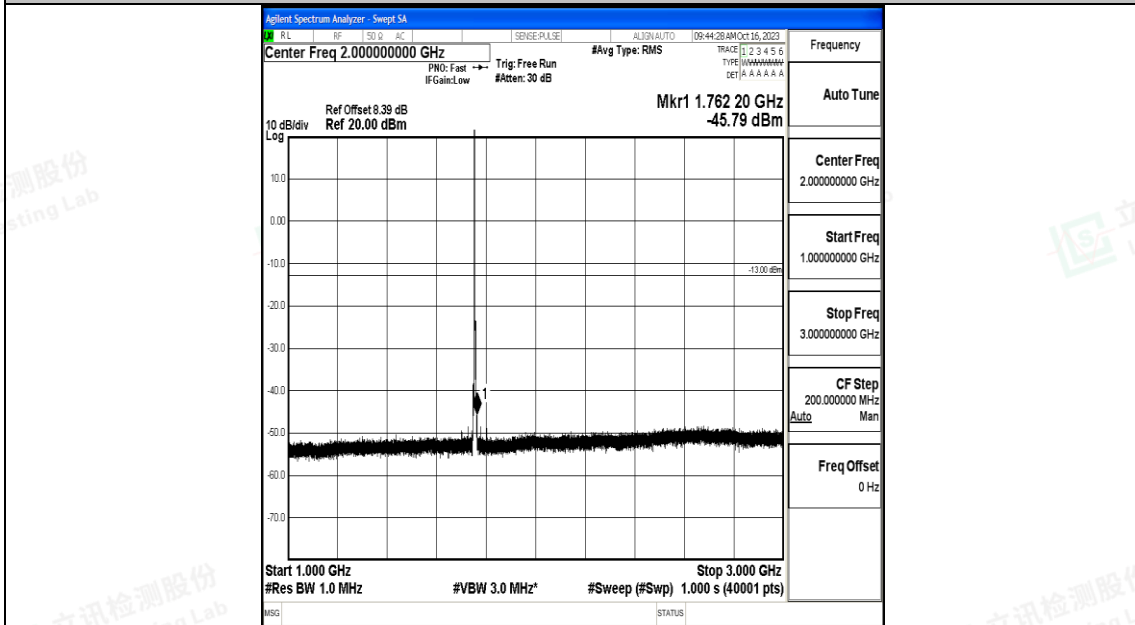

Band4_3MHz_16QAM_20175_1RB#0_3000~20000_3000~20000

Band4_3MHz_QPSK_20385_1RB#0_0.009~0.15_0.009~0.15

Band4_3MHz_QPSK_20385_1RB#0_0.15~30_0.15~30

Band4_3MHz_QPSK_20385_1RB#0_30~1000_30~1000

Band4_3MHz_QPSK_20385_1RB#0_1000~3000_1000~3000