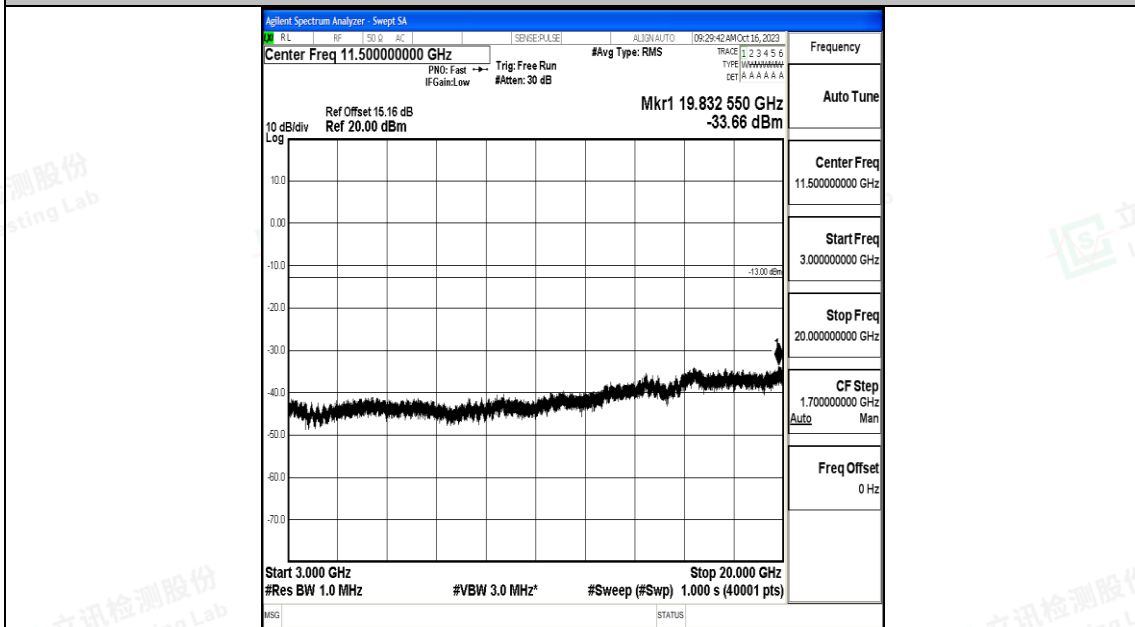

Band4_1.4MHz_QPSK_20175_1RB#0_3000~20000_3000~20000

Band4_1.4MHz_16QAM_20175_1RB#0_0.009~0.15_0.009~0.15

Band4_1.4MHz_16QAM_20175_1RB#0_0.15~30_0.15~30

Band4_1.4MHz_16QAM_20175_1RB#0_30~1000_30~1000

Band4_1.4MHz_16QAM_20175_1RB#0_1000~3000_1000~3000