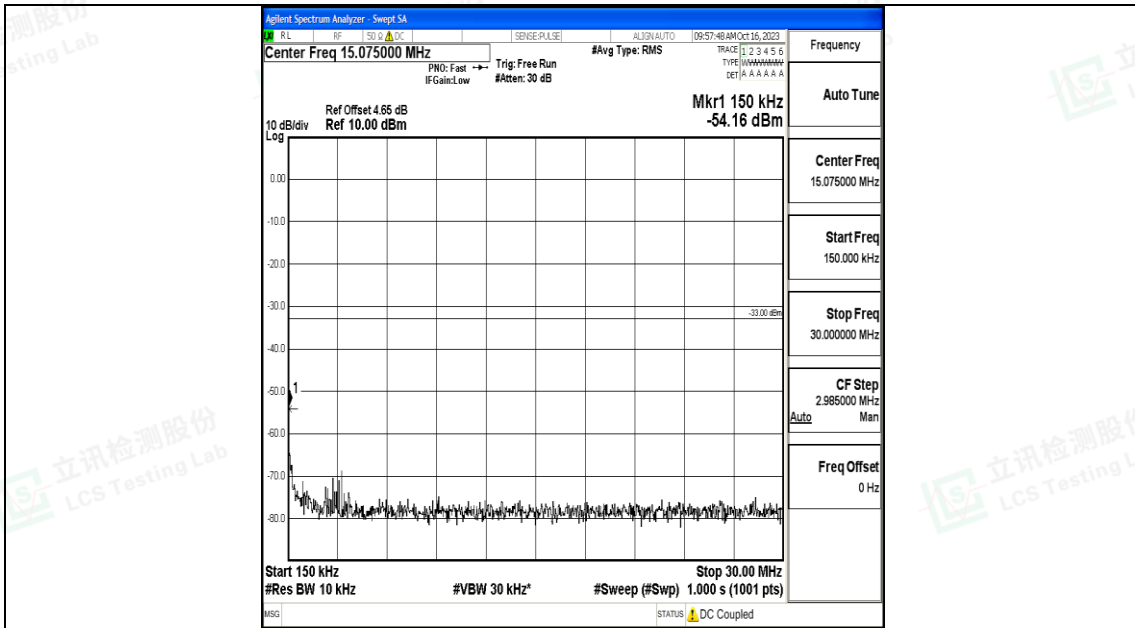

Band4_5MHz_16QAM_19975_1RB#0_0.15~30_0.15~30