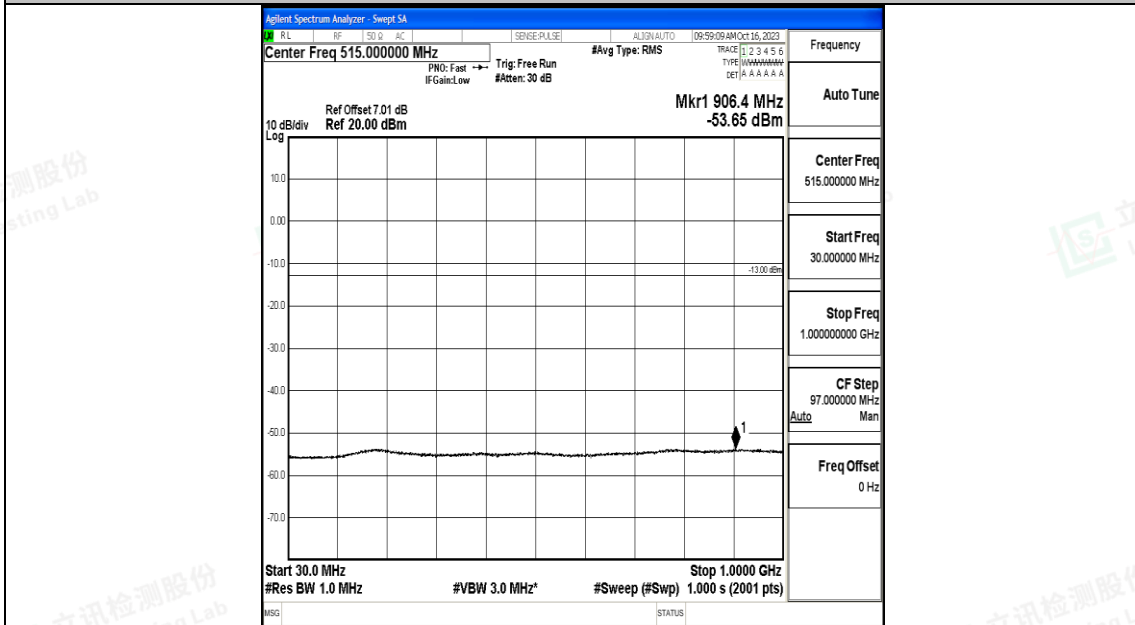

Band4_5MHz_QPSK_20175_1RB#0_3000~20000_3000~20000

Band4_5MHz_16QAM_20175_1RB#0_0.009~0.15_0.009~0.15

Band4_5MHz_16QAM_20175_1RB#0_0.15~30_0.15~30

Band4_5MHz_16QAM_20175_1RB#0_30~1000_30~1000

Band4_5MHz_16QAM_20175_1RB#0_1000~3000_1000~3000