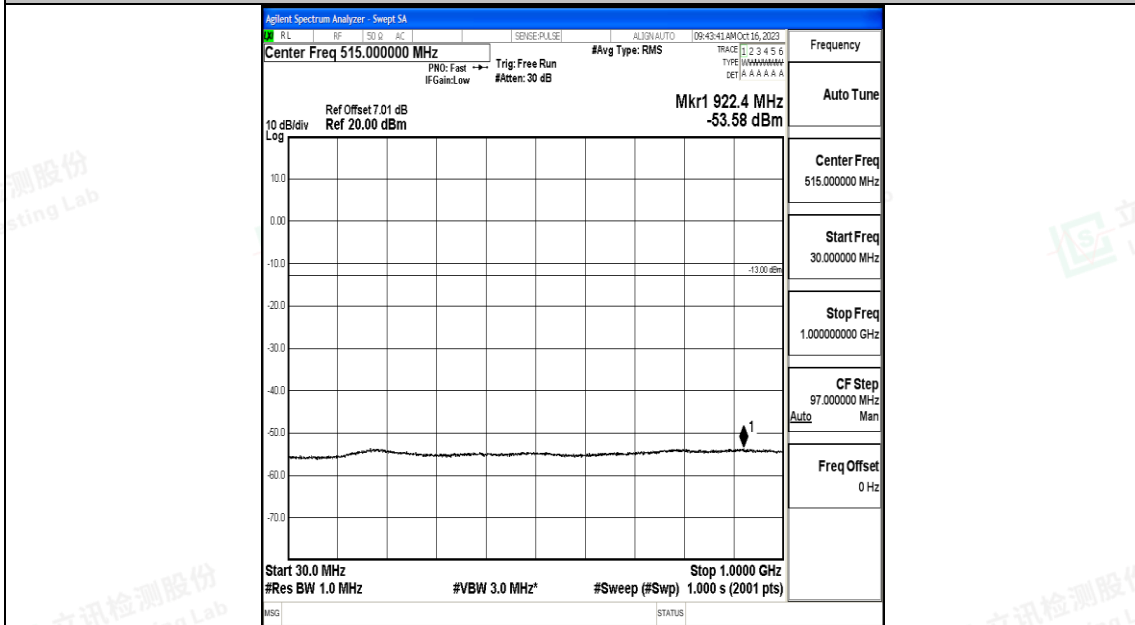

Band4_3MHz_QPSK_20175_1RB#0_3000~20000_3000~20000

Band4_3MHz_16QAM_20175_1RB#0_0.009~0.15_0.009~0.15

Band4_3MHz_16QAM_20175_1RB#0_0.15~30_0.15~30

Band4_3MHz_16QAM_20175_1RB#0_30~1000_30~1000

Band4_3MHz_16QAM_20175_1RB#0_1000~3000_1000~3000