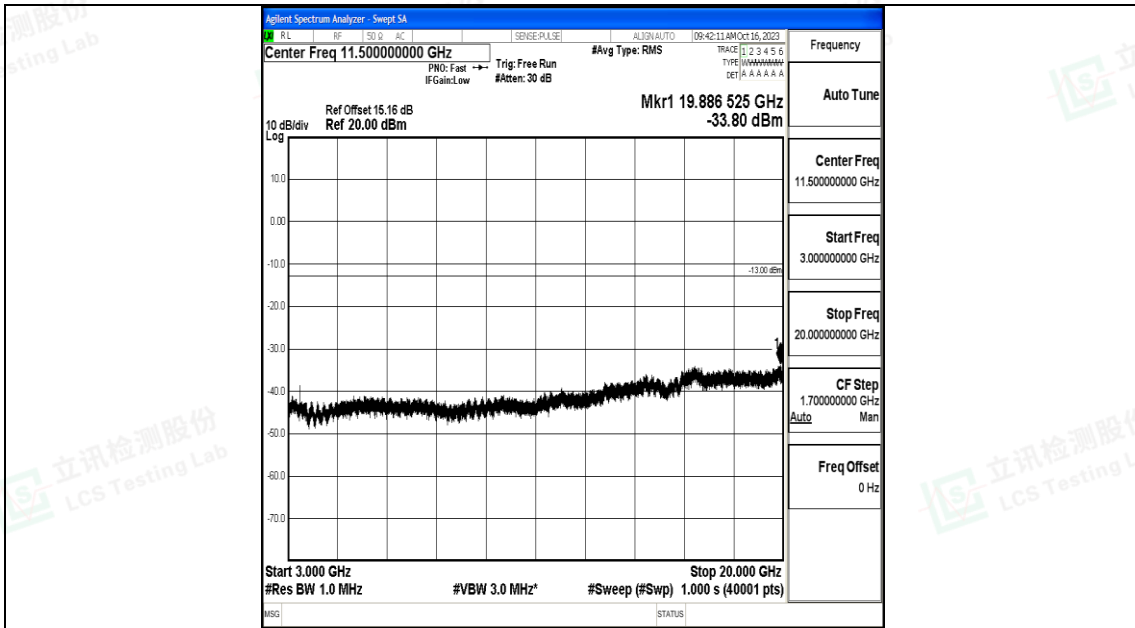

Band4_1.4MHz_16QAM_20393_1RB#0_3000~20000_3000~20000

Band4_3MHz_QPSK_19965_1RB#0_0.009~0.15_0.009~0.15

Band4_3MHz_QPSK_19965_1RB#0_0.15~30_0.15~30

Band4_3MHz_QPSK_19965_1RB#0_30~1000_30~1000

Band4_3MHz_QPSK_19965_1RB#0_1000~3000_1000~3000