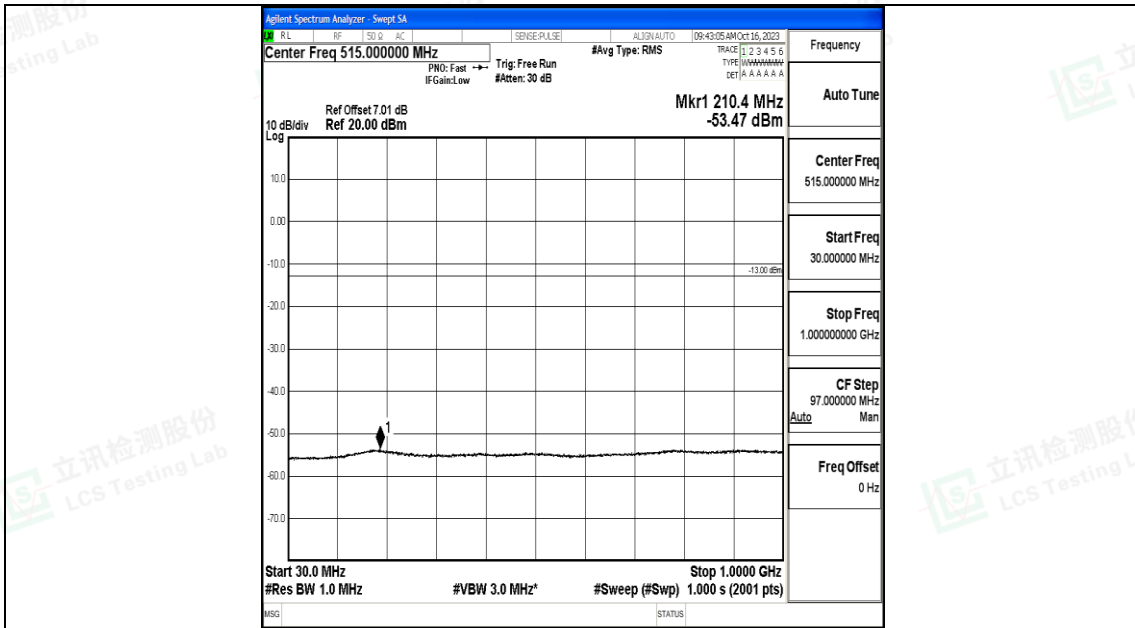

Band4_3MHz_16QAM_19965_1RB#0_3000~20000_3000~20000

Band4_3MHz_QPSK_20175_1RB#0_0.009~0.15_0.009~0.15

Band4_3MHz_QPSK_20175_1RB#0_0.15~30_0.15~30

Band4_3MHz_QPSK_20175_1RB#0_30~1000_30~1000

Band4_3MHz_QPSK_20175_1RB#0_1000~3000_1000~3000