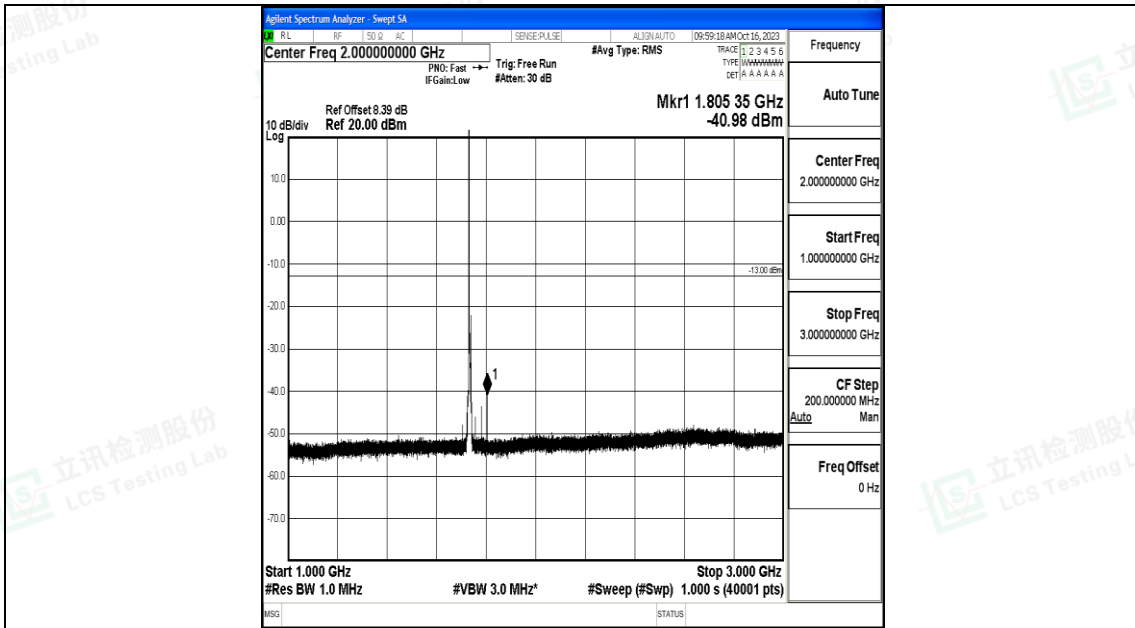

Band4_5MHz_QPSK_20175_1RB#0_3000~20000_3000~20000

Band4_5MHz_16QAM_20175_1RB#0_0.009~0.15_0.009~0.15

Band4_5MHz_16QAM_20175_1RB#0_0.15~30_0.15~30

Band4_5MHz_16QAM_20175_1RB#0_30~1000_30~1000

Band4_5MHz_16QAM_20175_1RB#0_1000~3000_1000~3000