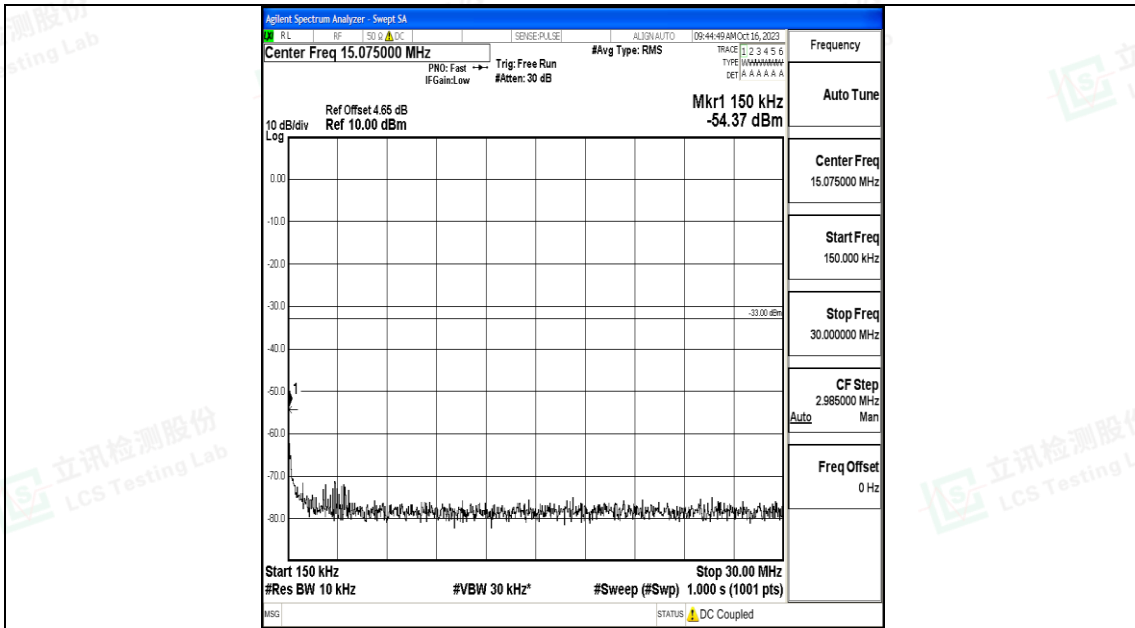

Band4_3MHz_16QAM_20385_1RB#0_0.15~30_0.15~30