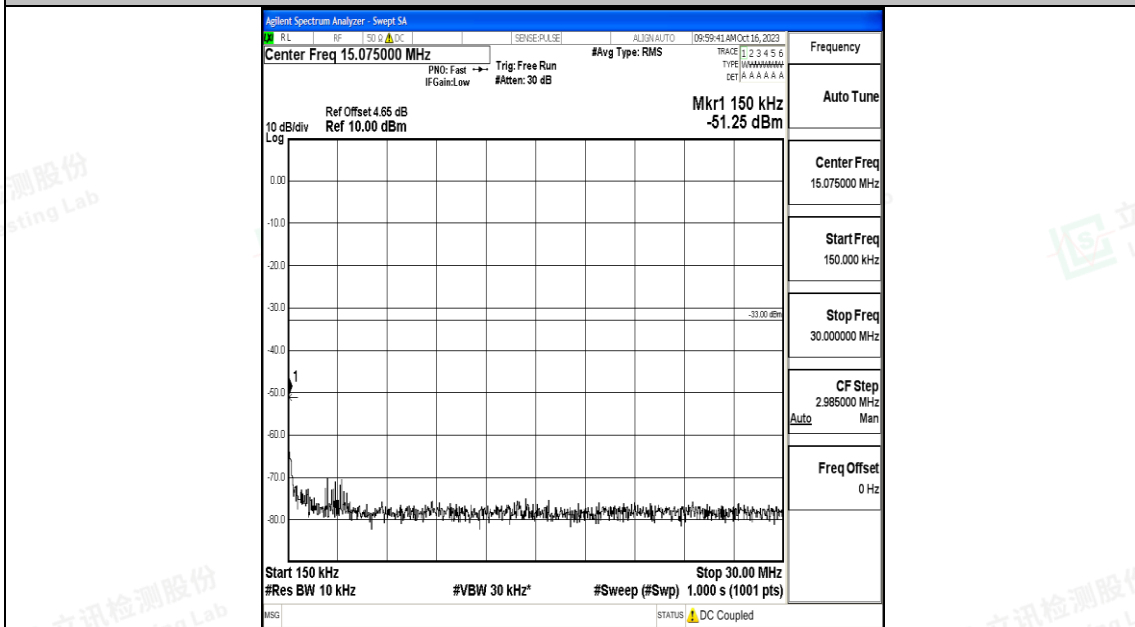

Band4_5MHz_QPSK_20375_1RB#0_0.15~30_0.15~30