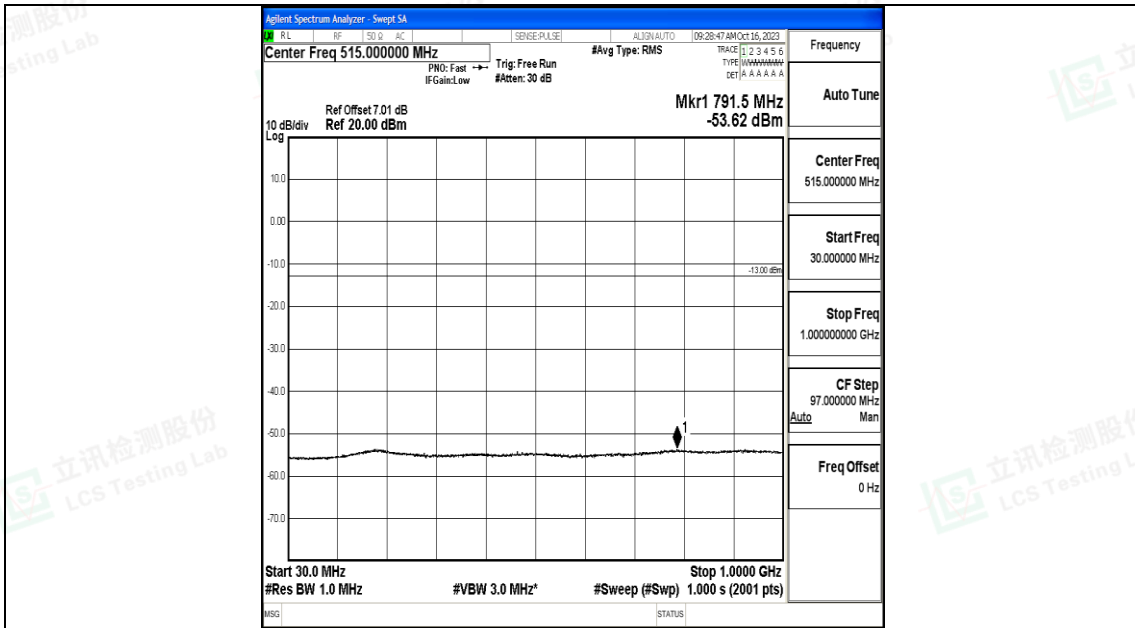

Band4_1.4MHz_16QAM_19957_1RB#0_3000~20000_3000~20000

Band4_1.4MHz_QPSK_20175_1RB#0_0.009~0.15_0.009~0.15

Band4_1.4MHz_QPSK_20175_1RB#0_0.15~30_0.15~30

Band4_1.4MHz_QPSK_20175_1RB#0_30~1000_30~1000

Band4_1.4MHz_QPSK_20175_1RB#0_1000~3000_1000~3000