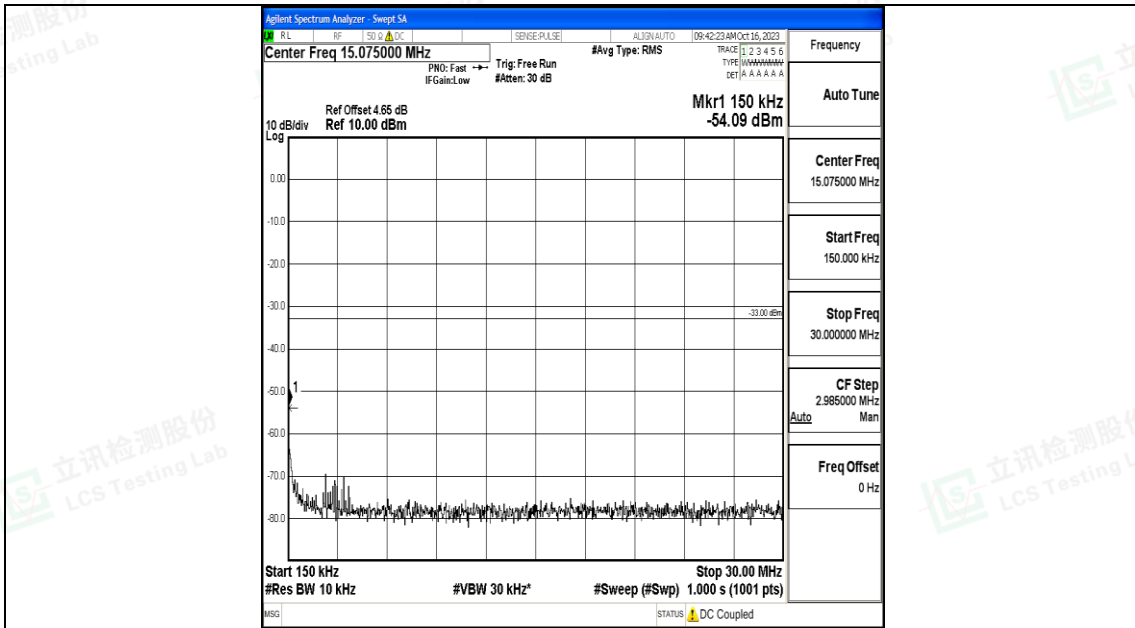

Band4_3MHz_16QAM_19965_1RB#0_0.15~30_0.15~30