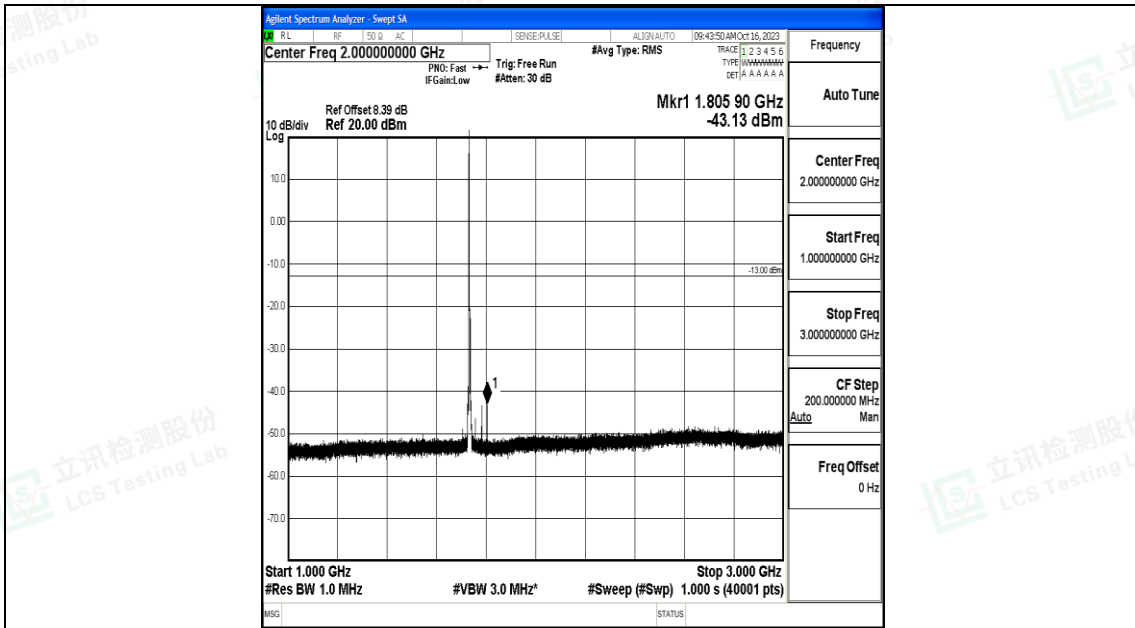

Band4_3MHz_QPSK_20175_1RB#0_3000~20000_3000~20000

Band4_3MHz_16QAM_20175_1RB#0_0.009~0.15_0.009~0.15

Band4_3MHz_16QAM_20175_1RB#0_0.15~30_0.15~30

Band4_3MHz_16QAM_20175_1RB#0_30~1000_30~1000

Band4_3MHz_16QAM_20175_1RB#0_1000~3000_1000~3000