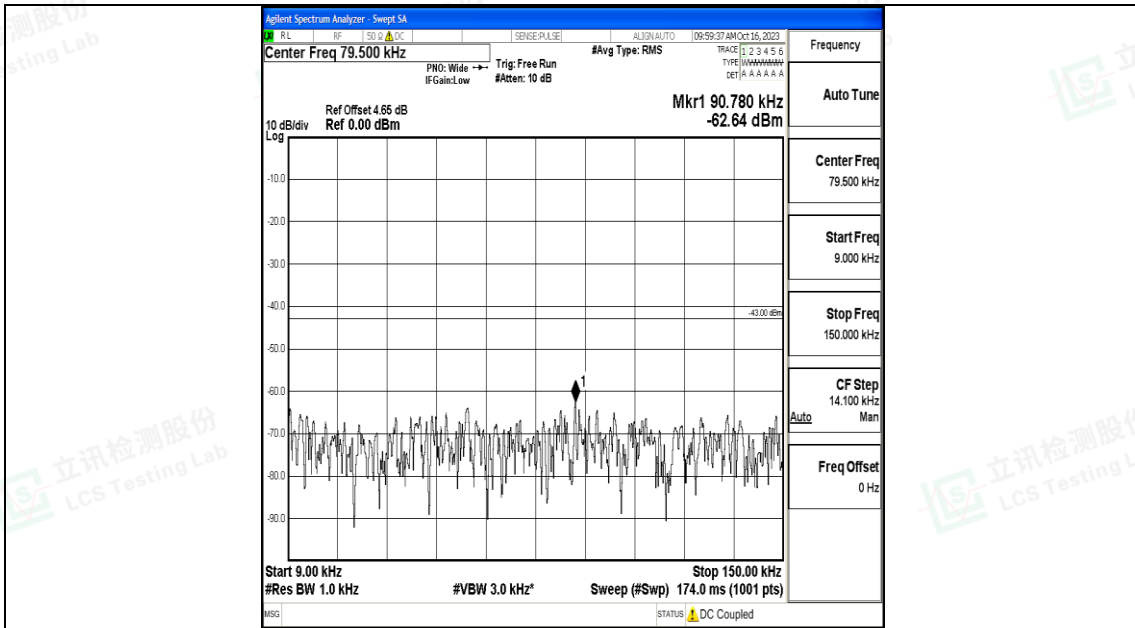

Band4_5MHz_QPSK_20375_1RB#0_0.009~0.15_0.009~0.15