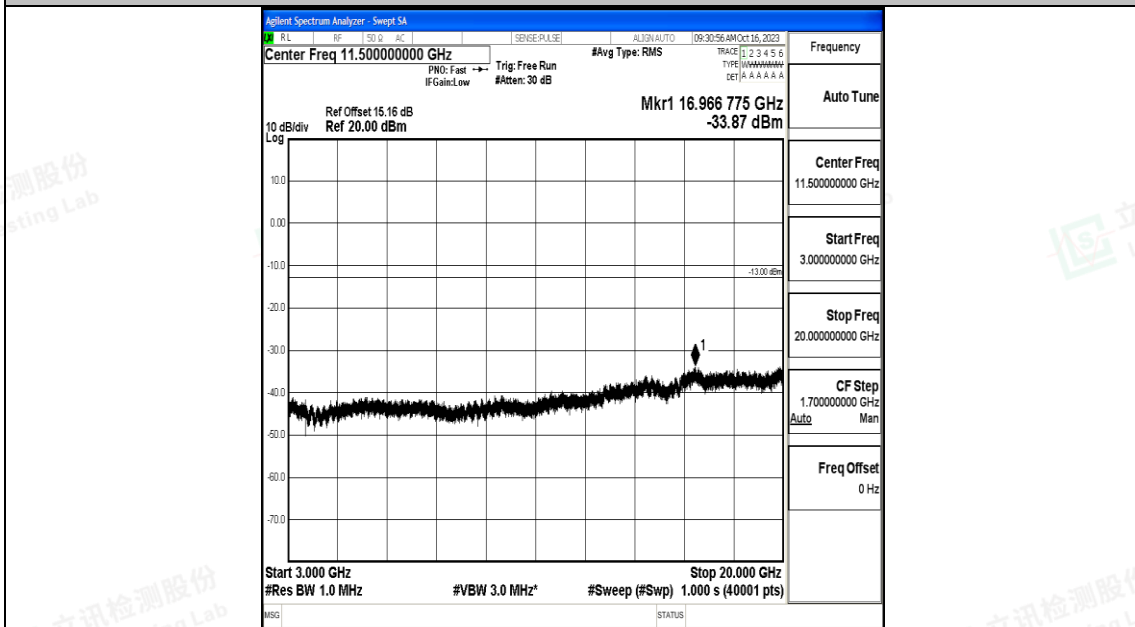

Band4_1.4MHz_QPSK_20393_1RB#0_3000~20000_3000~20000

Band4_1.4MHz_16QAM_20393_1RB#0_0.009~0.15_0.009~0.15

Band4_1.4MHz_16QAM_20393_1RB#0_0.15~30_0.15~30

Band4_1.4MHz_16QAM_20393_1RB#0_30~1000_30~1000

Band4_1.4MHz_16QAM_20393_1RB#0_1000~3000_1000~3000