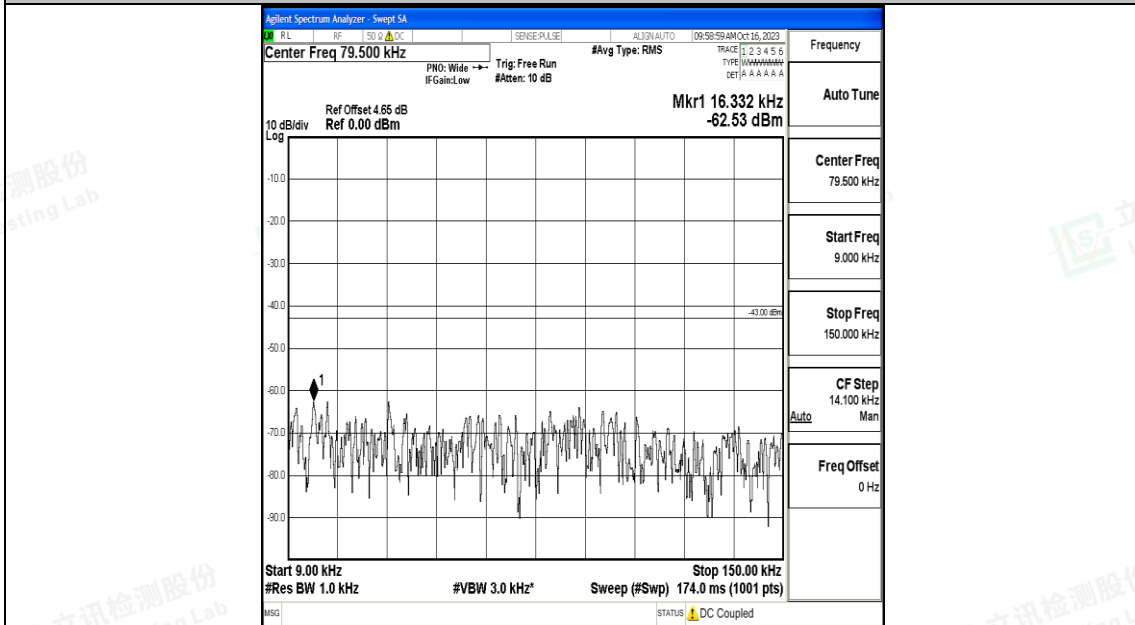

Band4_5MHz_16QAM_20175_1RB#0_0.009~0.15_0.009~0.15