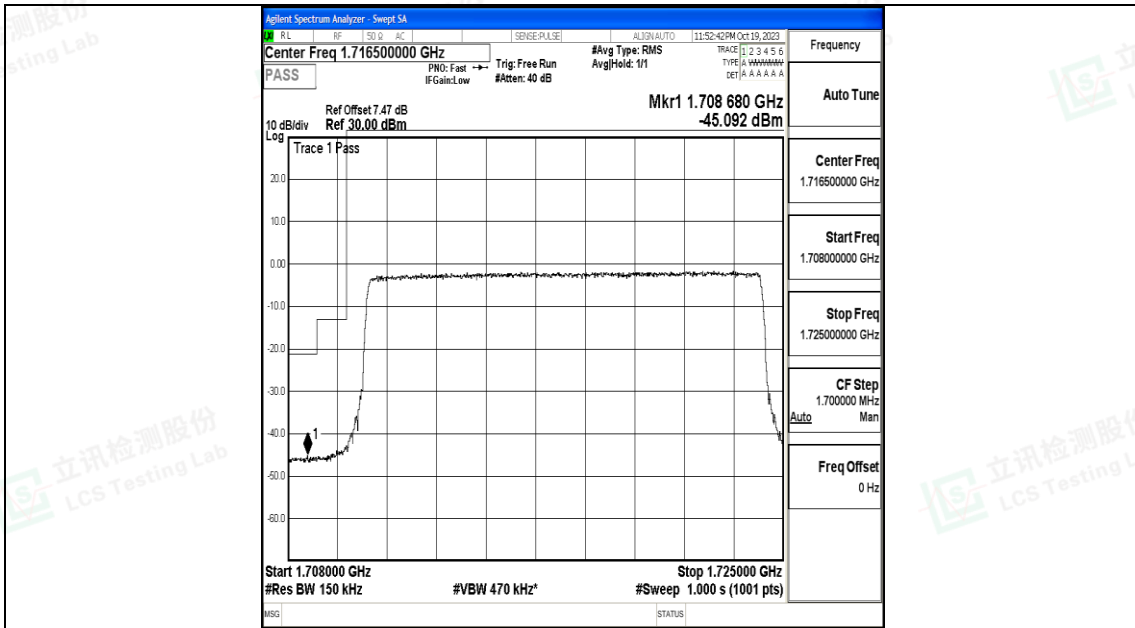

Band4_10MHz_16QAM_20000_50RB#0

Band4_10MHz_QPSK_20350_50RB#0

Band4_10MHz_16QAM_20350_50RB#0

Band4_15MHz_QPSK_20025_75RB#0

G.5 Conducted Spurious Emission

Test Result

Band	Bandwidth	Modulation	Channel	RB Configuration	Frequency Range	Result (dBm)	Verdict
Band4	1.4MHz	QPSK	19957	1RB#0	0.009~0.15	-61.38	PASS
Band4	1.4MHz	QPSK	19957	1RB#0	0.15~30	-51.92	PASS
Band4	1.4MHz	QPSK	19957	1RB#0	30~1000	-53.61	PASS
Band4	1.4MHz	QPSK	19957	1RB#0	1000~3000	-38.82	PASS
Band4	1.4MHz	QPSK	19957	1RB#0	3000~20000	-33.81	PASS
Band4	1.4MHz	16QAM	19957	1RB#0	0.009~0.15	-64.59	PASS
Band4	1.4MHz	16QAM	19957	1RB#0	0.15~30	-53.29	PASS
Band4	1.4MHz	16QAM	19957	1RB#0	30~1000	-53.72	PASS
Band4	1.4MHz	16QAM	19957	1RB#0	1000~3000	-39.11	PASS
Band4	1.4MHz	16QAM	19957	1RB#0	3000~20000	-33.65	PASS
Band4	1.4MHz	QPSK	20175	1RB#0	0.009~0.15	-62.94	PASS
Band4	1.4MHz	QPSK	20175	1RB#0	0.15~30	-53.45	PASS
Band4	1.4MHz	QPSK	20175	1RB#0	30~1000	-53.62	PASS
Band4	1.4MHz	QPSK	20175	1RB#0	1000~3000	-38.29	PASS
Band4	1.4MHz	QPSK	20175	1RB#0	3000~20000	-33.67	PASS
Band4	1.4MHz	16QAM	20175	1RB#0	0.009~0.15	-63.26	PASS
Band4	1.4MHz	16QAM	20175	1RB#0	0.15~30	-54.26	PASS
Band4	1.4MHz	16QAM	20175	1RB#0	30~1000	-53.59	PASS
Band4	1.4MHz	16QAM	20175	1RB#0	1000~3000	-38.52	PASS
Band4	1.4MHz	16QAM	20175	1RB#0	3000~20000	-33.66	PASS
Band4	1.4MHz	QPSK	20393	1RB#0	0.009~0.15	-62.66	PASS
Band4	1.4MHz	QPSK	20393	1RB#0	0.15~30	-51.58	PASS
Band4	1.4MHz	QPSK	20393	1RB#0	30~1000	-53.56	PASS
Band4	1.4MHz	QPSK	20393	1RB#0	1000~3000	-40.08	PASS
Band4	1.4MHz	QPSK	20393	1RB#0	3000~20000	-33.71	PASS
Band4	1.4MHz	16QAM	20393	1RB#0	0.009~0.15	-64.04	PASS
Band4	1.4MHz	16QAM	20393	1RB#0	0.15~30	-50.08	PASS
Band4	1.4MHz	16QAM	20393	1RB#0	30~1000	-53.72	PASS
Band4	1.4MHz	16QAM	20393	1RB#0	1000~3000	-39.17	PASS
Band4	1.4MHz	16QAM	20393	1RB#0	3000~20000	-33.87	PASS
Band4	3MHz	QPSK	19965	1RB#0	0.009~0.15	-61.76	PASS
Band4	3MHz	QPSK	19965	1RB#0	0.15~30	-52.18	PASS
Band4	3MHz	QPSK	19965	1RB#0	30~1000	-53.62	PASS
Band4	3MHz	QPSK	19965	1RB#0	1000~3000	-38.61	PASS