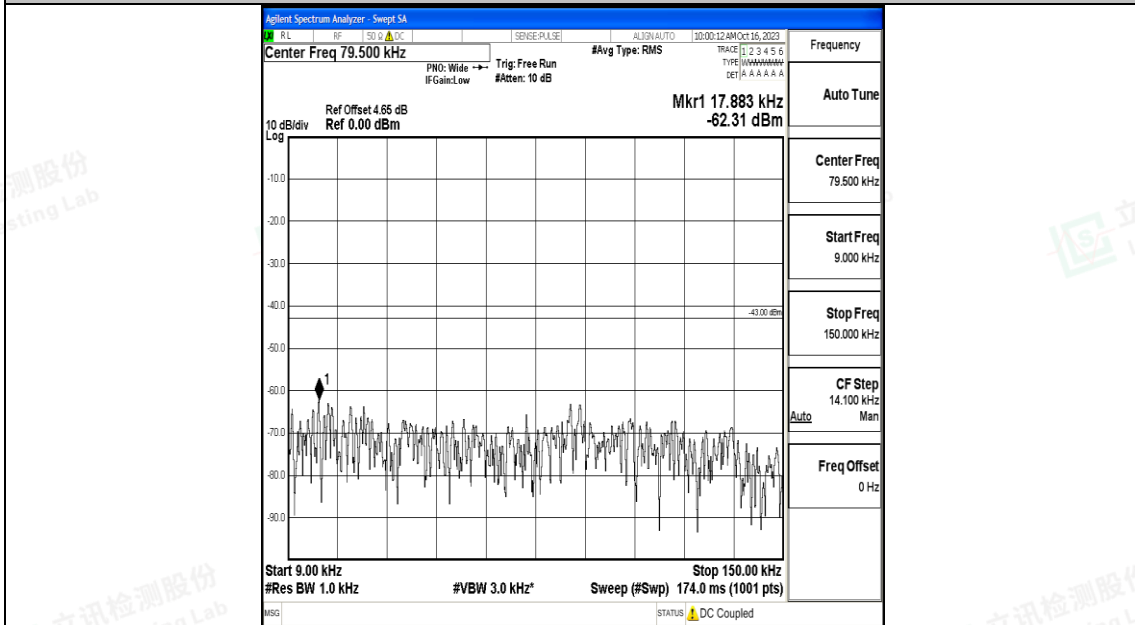

Band4_5MHz_16QAM_20375_1RB#0_0.009~0.15_0.009~0.15