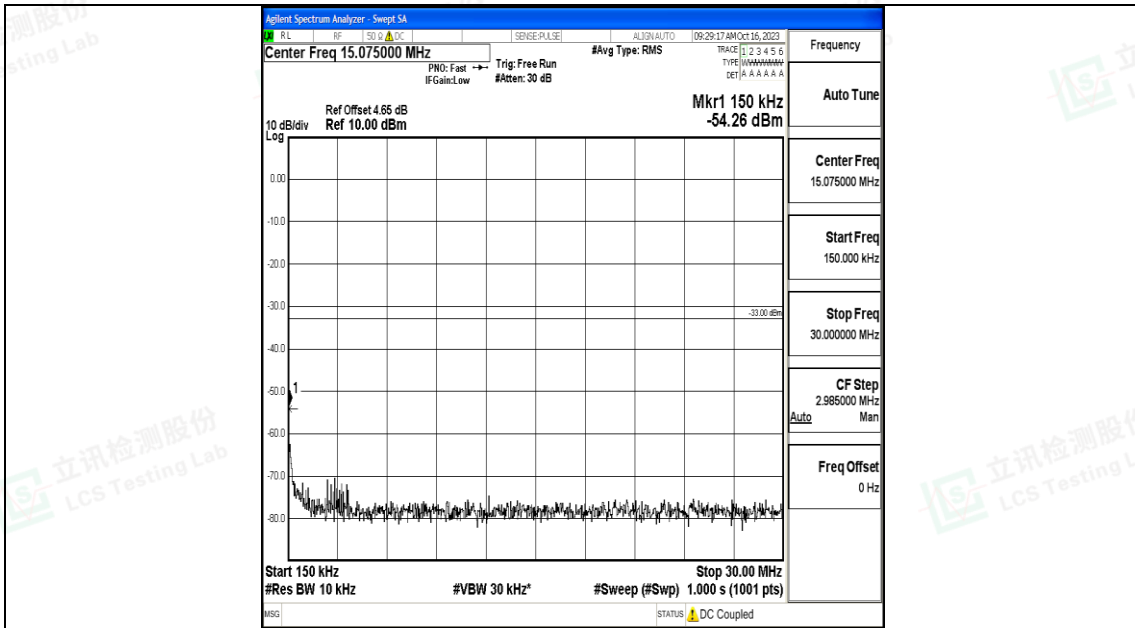

Band4_1.4MHz_16QAM_20175_1RB#0_0.15~30_0.15~30