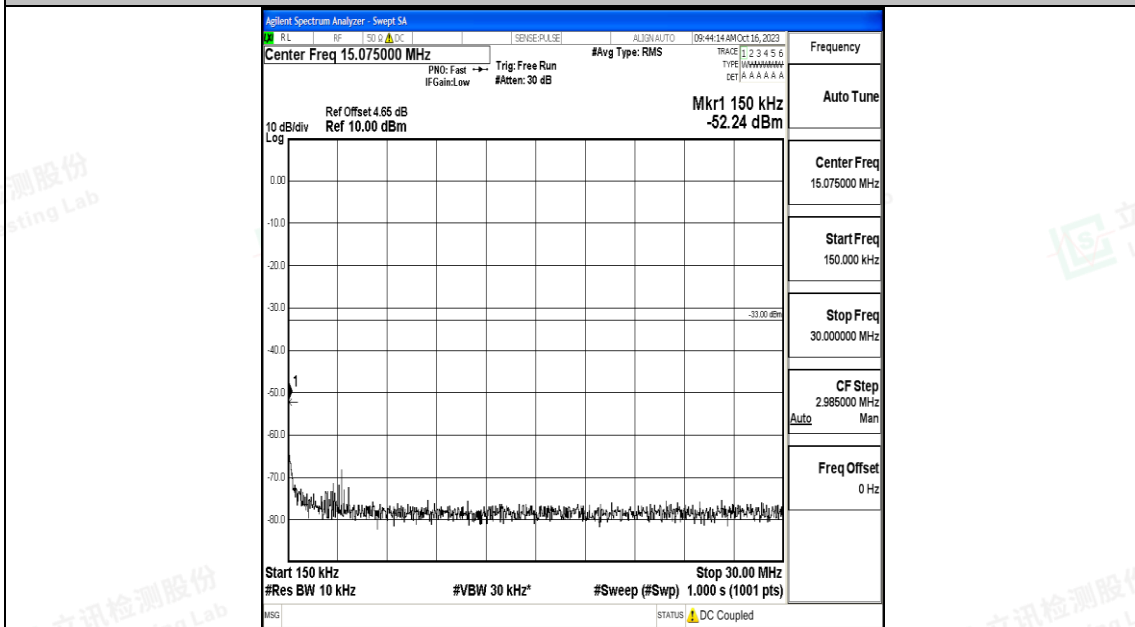

Band4_3MHz_QPSK_20385_1RB#0_0.15~30_0.15~30