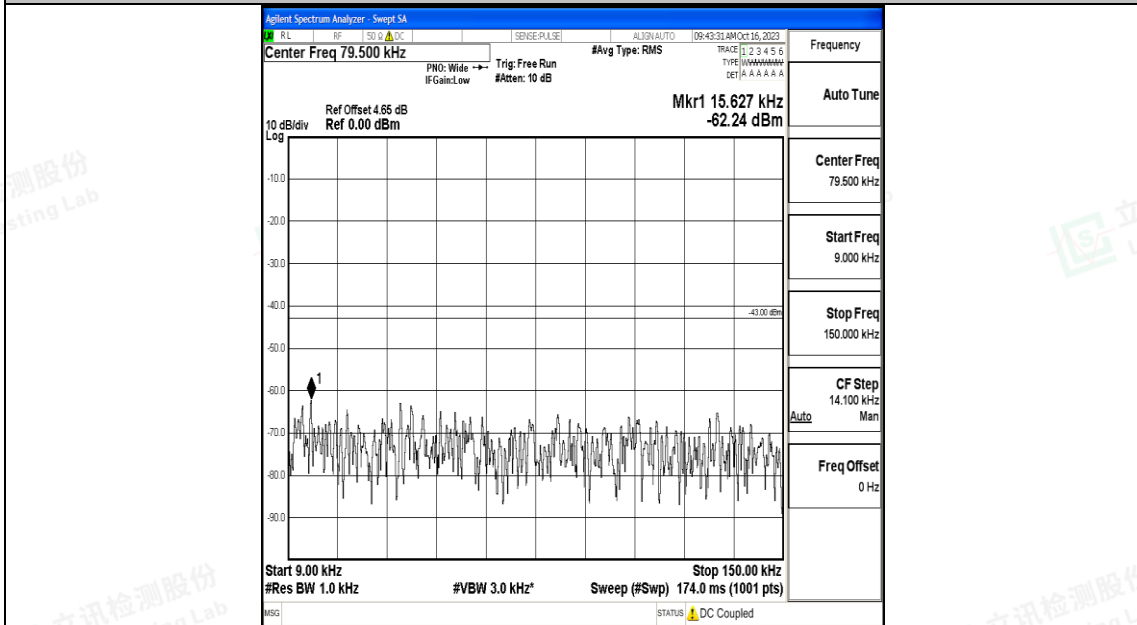

Band4_3MHz_16QAM_20175_1RB#0_0.009~0.15_0.009~0.15