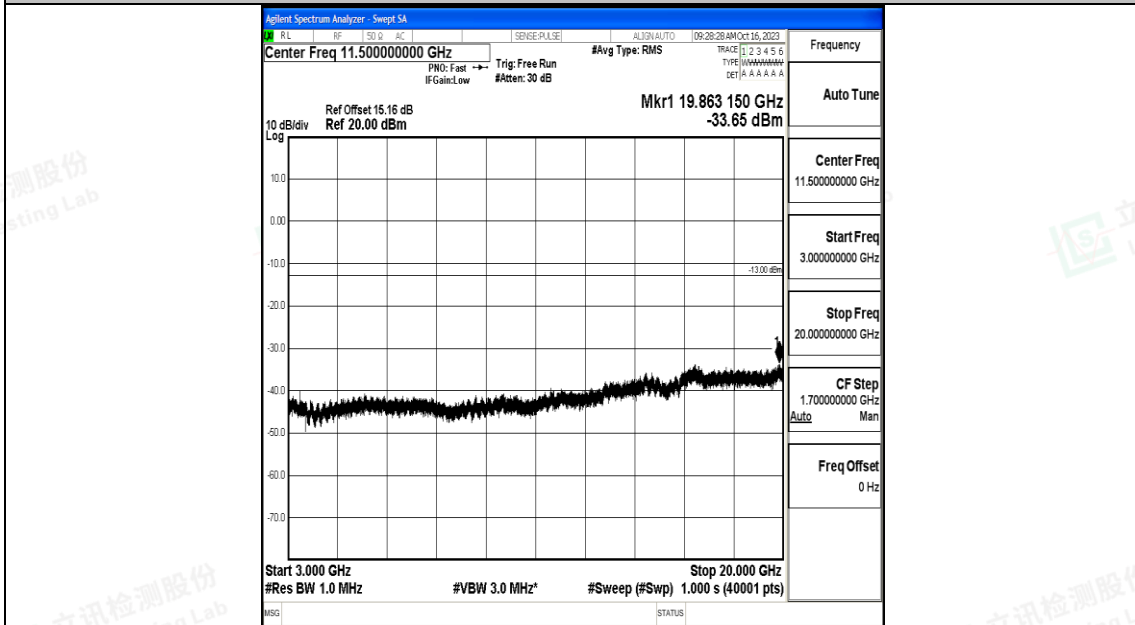

Band4_1.4MHz_QPSK_19957_1RB#0_3000~20000_3000~20000

Band4_1.4MHz_16QAM_19957_1RB#0_0.009~0.15_0.009~0.15

Band4_1.4MHz_16QAM_19957_1RB#0_0.15~30_0.15~30

Band4_1.4MHz_16QAM_19957_1RB#0_30~1000_30~1000

Band4_1.4MHz_16QAM_19957_1RB#0_1000~3000_1000~3000