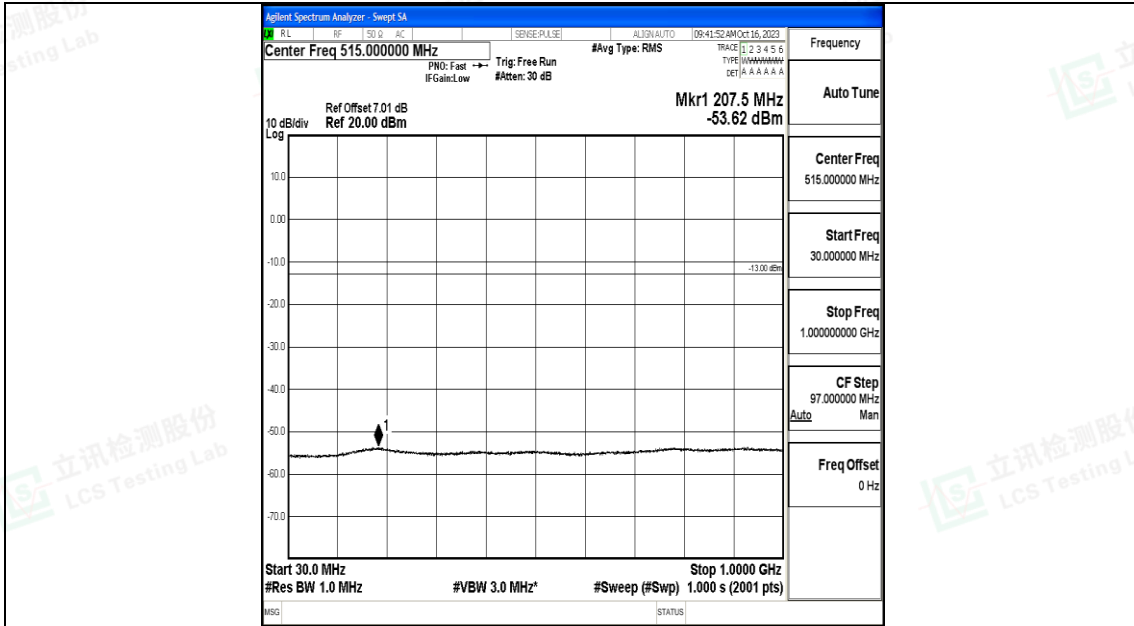

Band4_1.4MHz_16QAM_20393_1RB#0_3000~20000_3000~20000

Band4_3MHz_QPSK_19965_1RB#0_0.009~0.15_0.009~0.15

Band4_3MHz_QPSK_19965_1RB#0_0.15~30_0.15~30

Band4_3MHz_QPSK_19965_1RB#0_30~1000_30~1000

Band4_3MHz_QPSK_19965_1RB#0_1000~3000_1000~3000