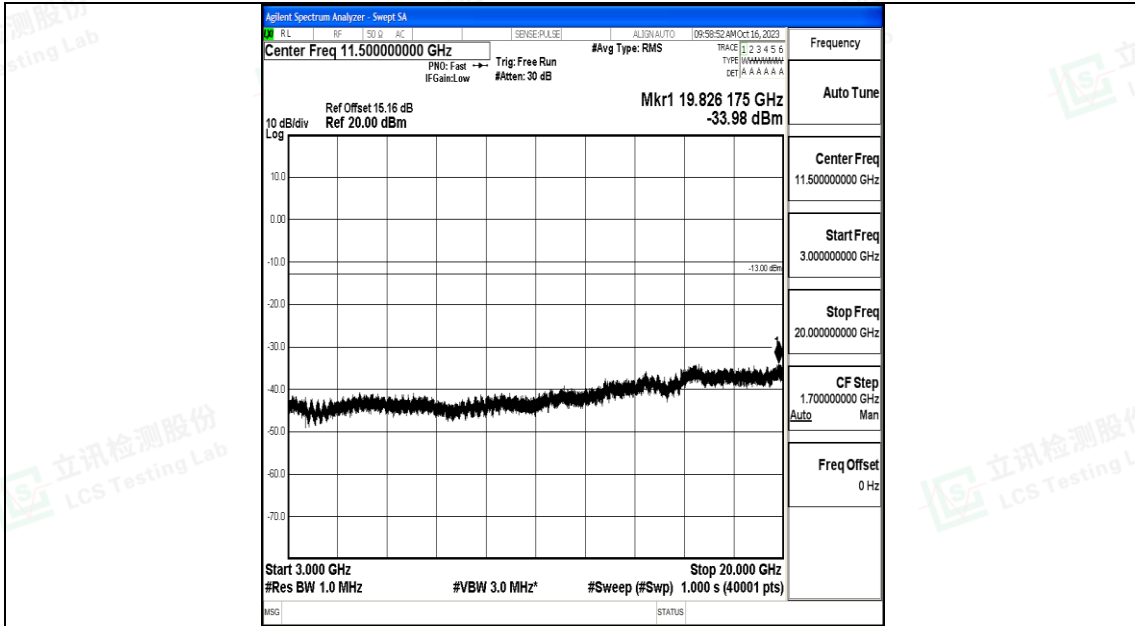

Band4_5MHz_16QAM_19975_1RB#0_3000~20000_3000~20000

Band4_5MHz_QPSK_20175_1RB#0_0.009~0.15_0.009~0.15

Band4_5MHz_QPSK_20175_1RB#0_0.15~30_0.15~30

Band4_5MHz_QPSK_20175_1RB#0_30~1000_30~1000

Band4_5MHz_QPSK_20175_1RB#0_1000~3000_1000~3000