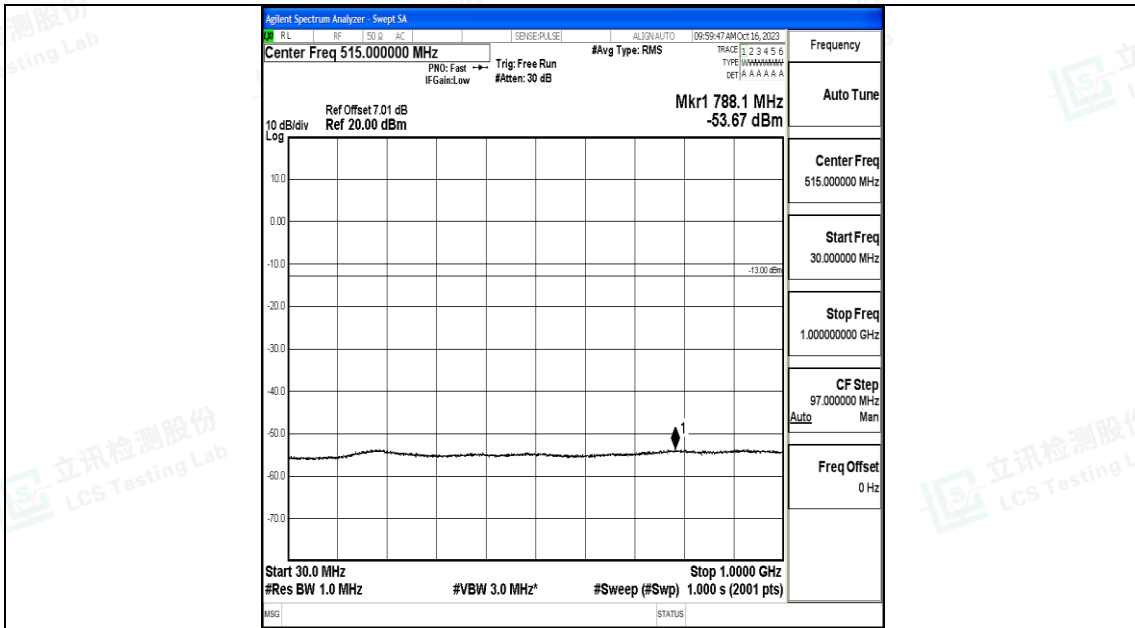

Band4_5MHz_16QAM_20175_1RB#0_3000~20000_3000~20000

Band4_5MHz_QPSK_20375_1RB#0_0.009~0.15_0.009~0.15

Band4_5MHz_QPSK_20375_1RB#0_0.15~30_0.15~30

Band4_5MHz_QPSK_20375_1RB#0_30~1000_30~1000

Band4_5MHz_QPSK_20375_1RB#0_1000~3000_1000~3000