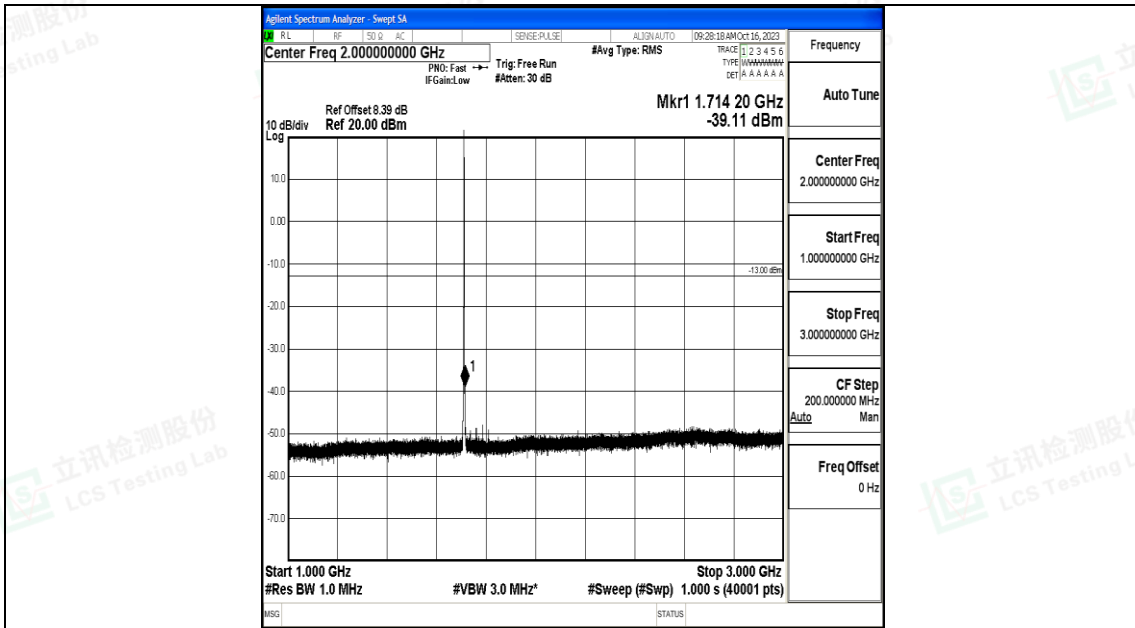

Band4_1.4MHz_QPSK_19957_1RB#0_3000~20000_3000~20000

Band4_1.4MHz_16QAM_19957_1RB#0_0.009~0.15_0.009~0.15

Band4_1.4MHz_16QAM_19957_1RB#0_0.15~30_0.15~30

Band4_1.4MHz_16QAM_19957_1RB#0_30~1000_30~1000

Band4_1.4MHz_16QAM_19957_1RB#0_1000~3000_1000~3000