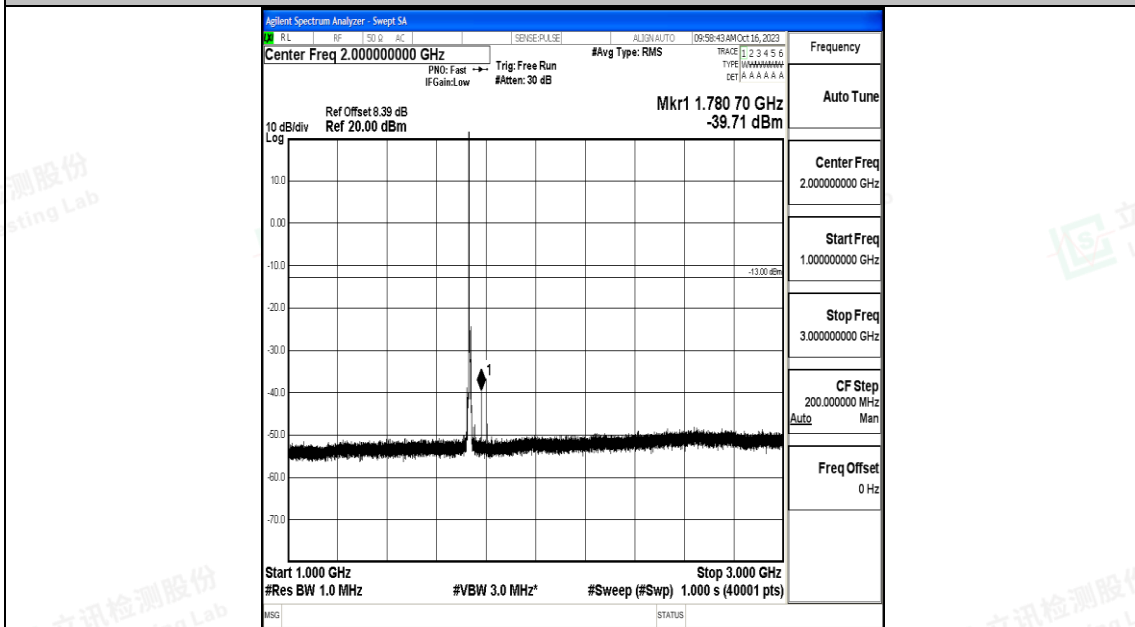

Band4_5MHz_16QAM_19975_1RB#0_3000~20000_3000~20000

Band4_5MHz_QPSK_20175_1RB#0_0.009~0.15_0.009~0.15

Band4_5MHz_QPSK_20175_1RB#0_0.15~30_0.15~30

Band4_5MHz_QPSK_20175_1RB#0_30~1000_30~1000

Band4_5MHz_QPSK_20175_1RB#0_1000~3000_1000~3000