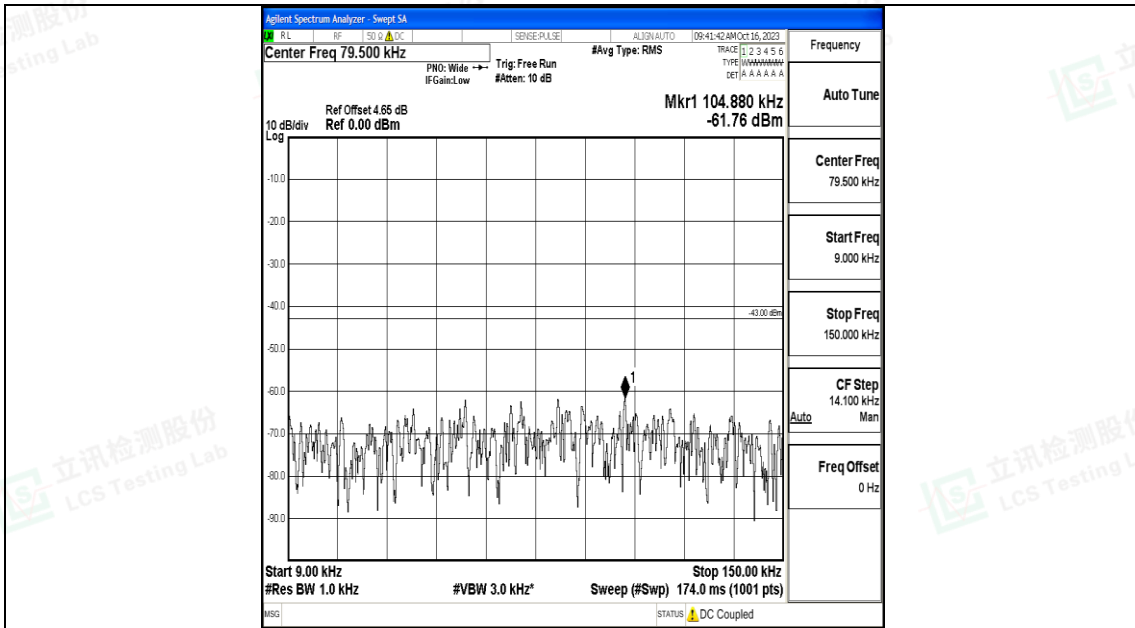

Band4_3MHz_QPSK_19965_1RB#0_0.009~0.15_0.009~0.15