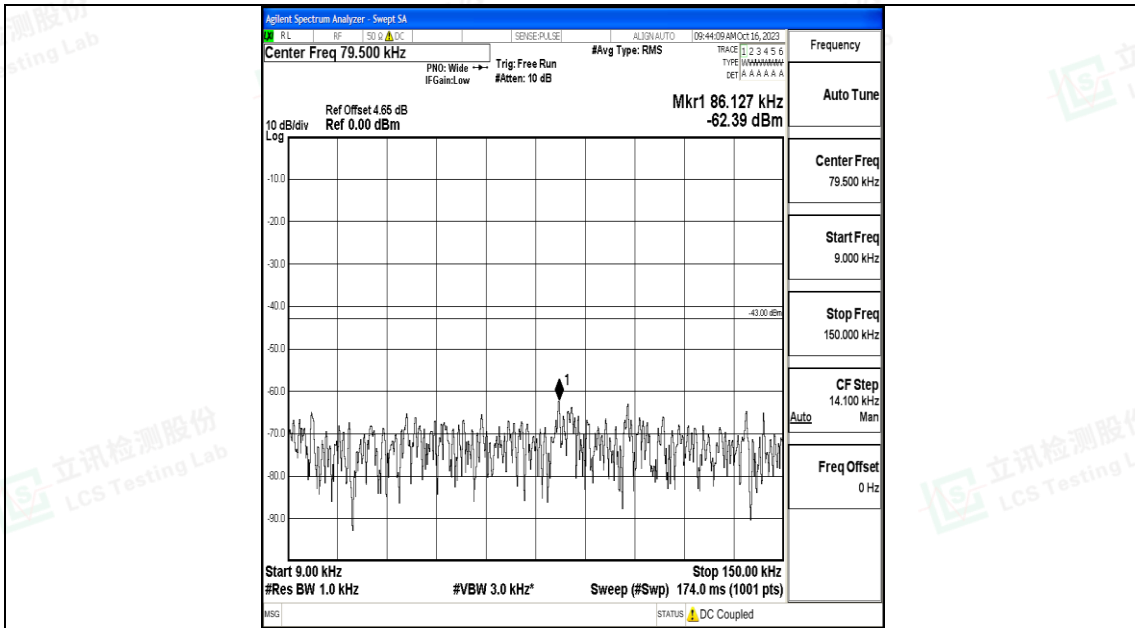

Band4_3MHz_QPSK_20385_1RB#0_0.009~0.15_0.009~0.15