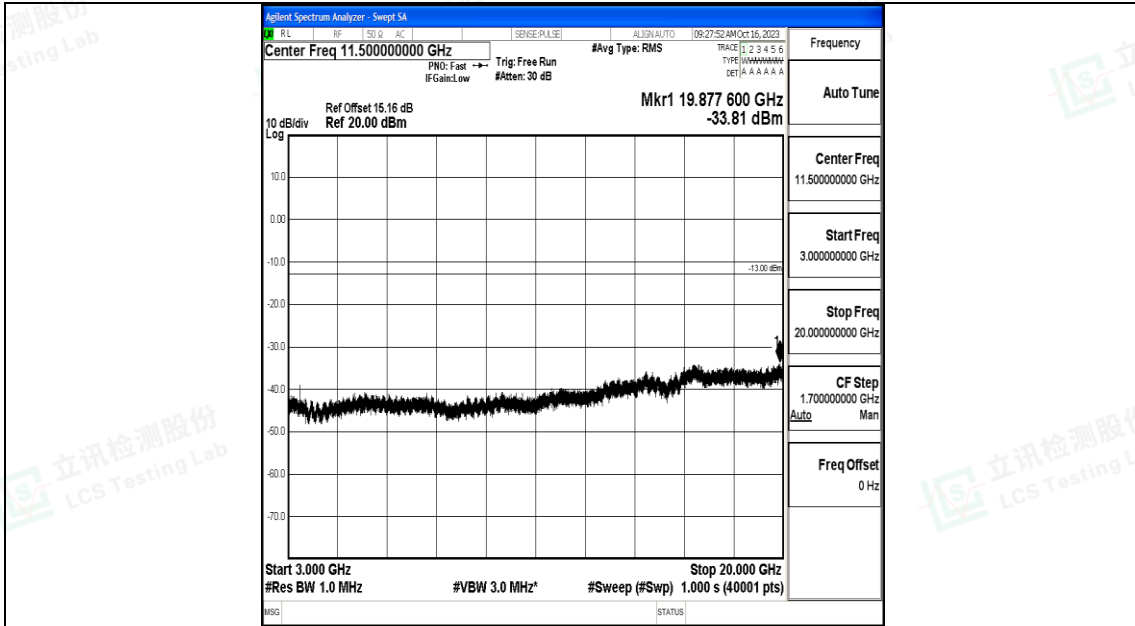

Test Graphs

Band4_1.4MHz_QPSK_19957_1RB#0_0.009~0.15_0.009~0.15

Band4_1.4MHz_QPSK_19957_1RB#0_0.15~30_0.15~30

Band4_1.4MHz_QPSK_19957_1RB#0_30~1000_30~1000

Band4_1.4MHz_QPSK_19957_1RB#0_1000~3000_1000~3000