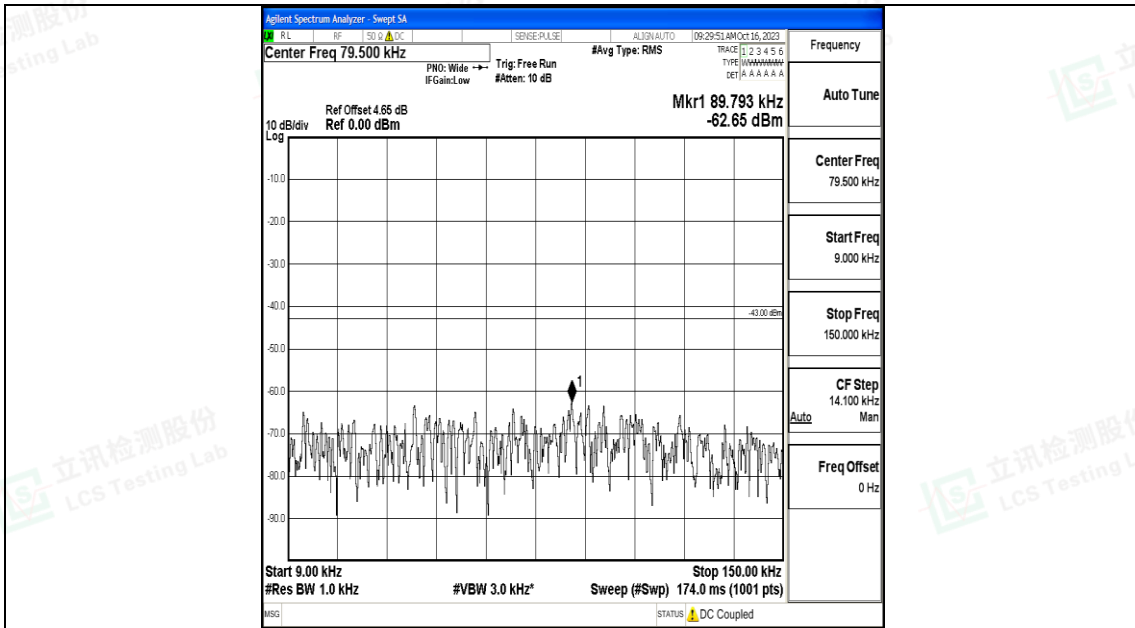

Band4_1.4MHz_QPSK_20393_1RB#0_0.009~0.15_0.009~0.15