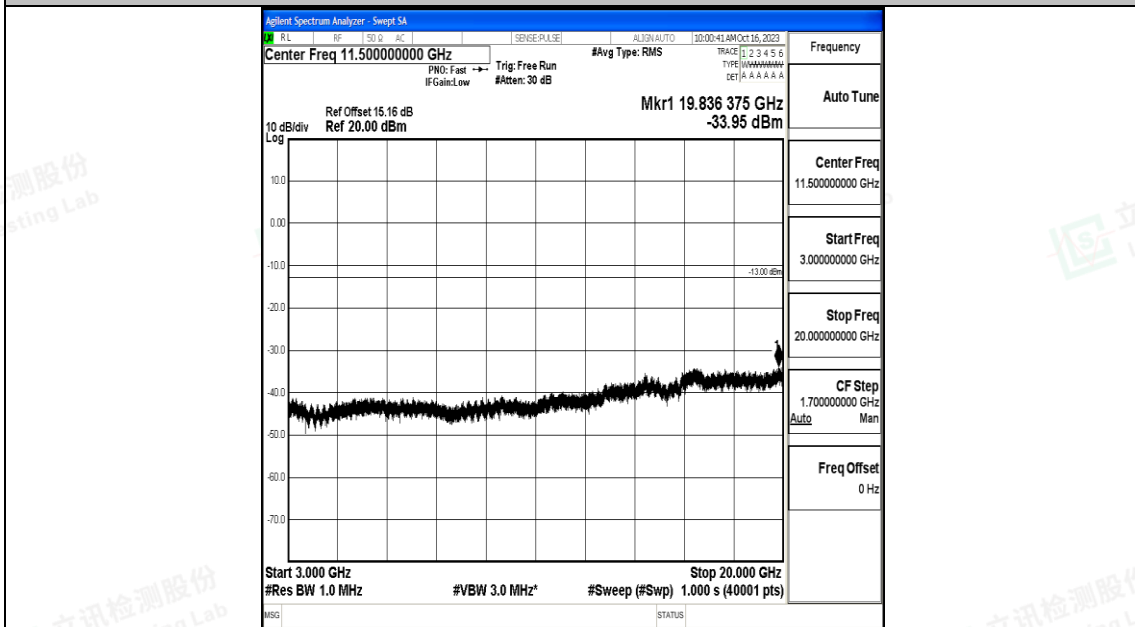

Band4_5MHz_QPSK_20375_1RB#0_3000~20000_3000~20000

Band4_5MHz_16QAM_20375_1RB#0_0.009~0.15_0.009~0.15

Band4_5MHz_16QAM_20375_1RB#0_0.15~30_0.15~30

Band4_5MHz_16QAM_20375_1RB#0_30~1000_30~1000

Band4_5MHz_16QAM_20375_1RB#0_1000~3000_1000~3000