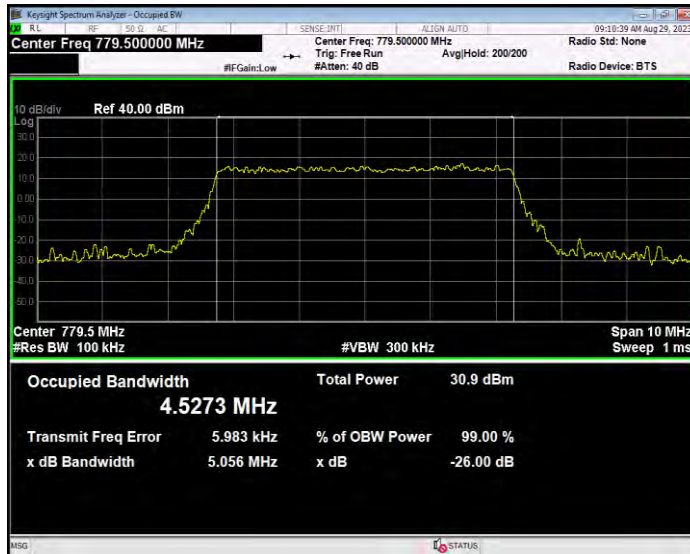

Band13 QPSK BW=5MHz Channel=23205 RB Size=25 Position=#0