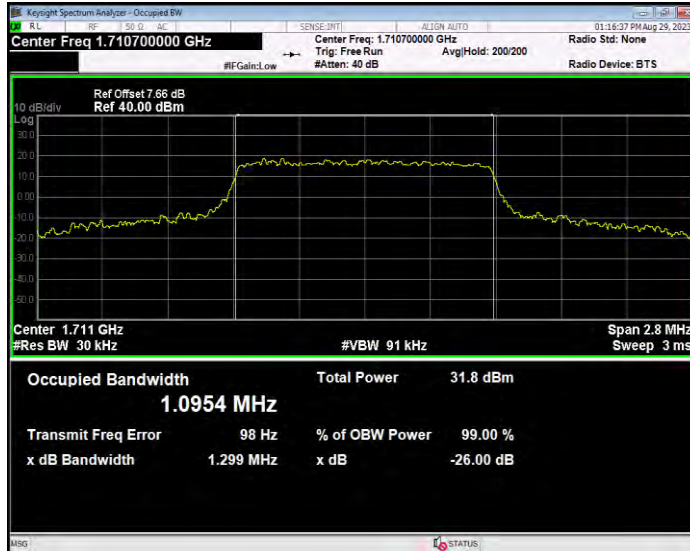

**Band41 QPSK BW=5MHz Channel=39675 RB Size=25 Position=#0**

**Band41 QPSK BW=5MHz Channel=40620 RB Size=25 Position=#0**

**Band41 QPSK BW=5MHz Channel=41565 RB Size=25 Position=#0**

**Band66 16QAM BW=1.4MHz Channel=131979 RB Size=6 Position=#0**