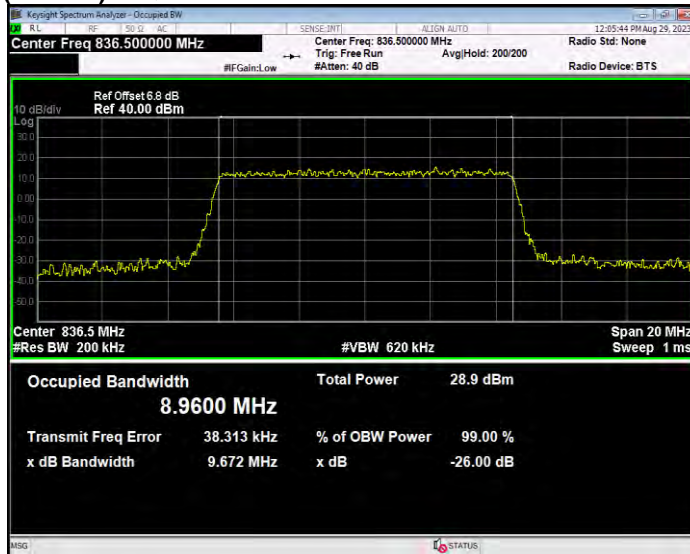

Band26(824-849) 16QAM BW=10MHz Channel=26915 RB Size=50 Position=#0