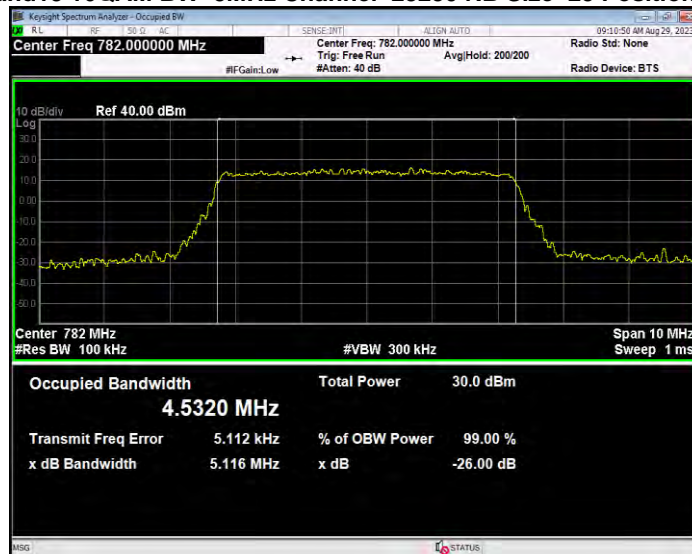

Band13 16QAM BW=5MHz Channel=23230 RB Size=25 Position=#0