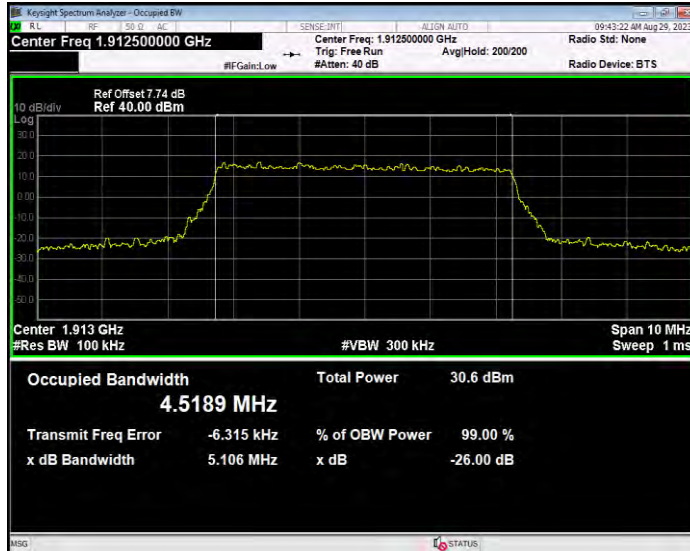

**Band25 QPSK BW=3MHz Channel=26675 RB Size=15 Position=#0**

**Band25 QPSK BW=5MHz Channel=26065 RB Size=25 Position=#0**

**Band25 QPSK BW=5MHz Channel=26365 RB Size=25 Position=#0**

**Band25 QPSK BW=5MHz Channel=26665 RB Size=25 Position=#0**