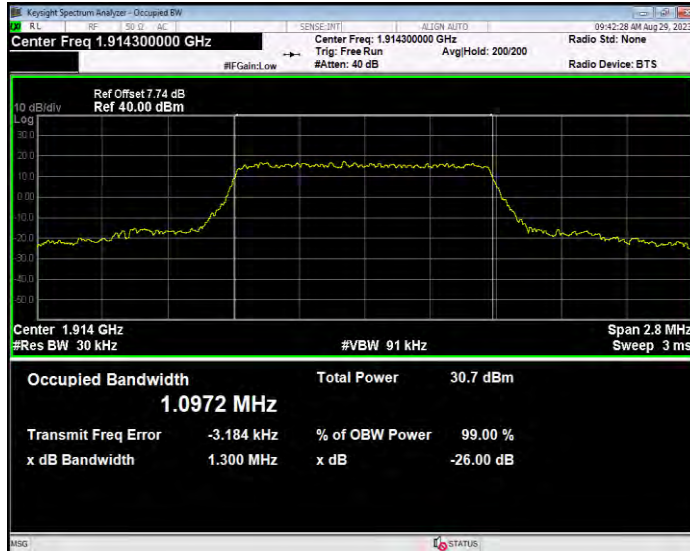

Band25 QPSK BW=1.4MHz Channel=26683 RB Size=6 Position=#0