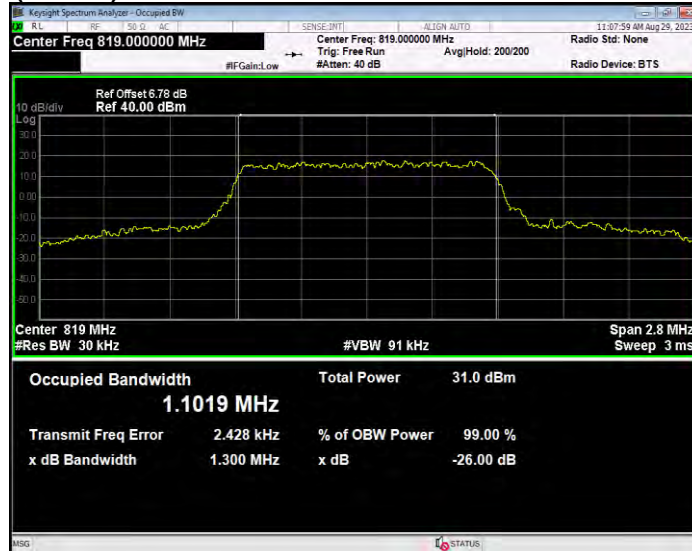

Band26(814-824) QPSK BW=1.4MHz Channel=26740 RB Size=6 Position=#0