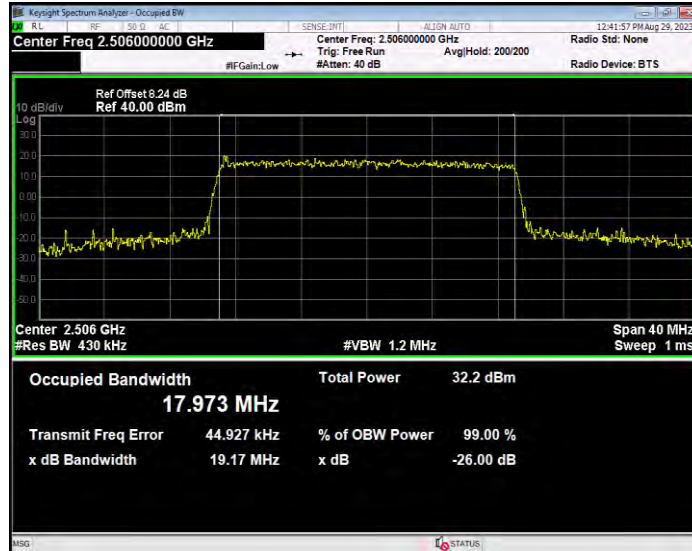

Band41 16QAM BW=20MHz Channel=39750 RB Size=100 Position=#0