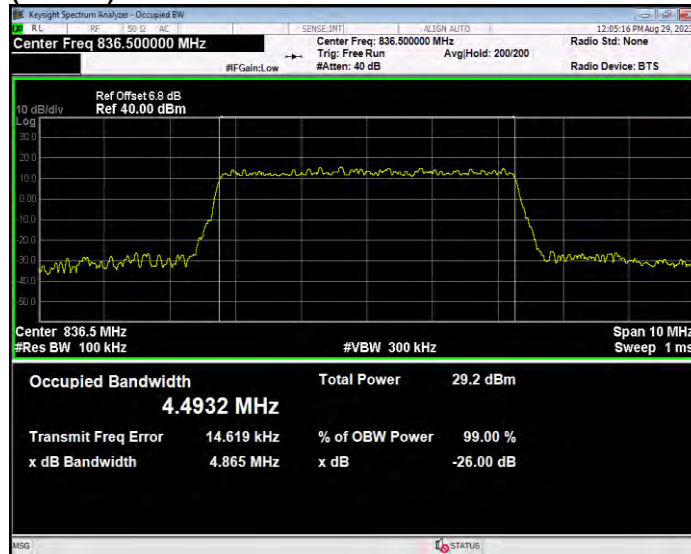

Band26(824-849) 16QAM BW=5MHz Channel=26915 RB Size=25 Position=#0