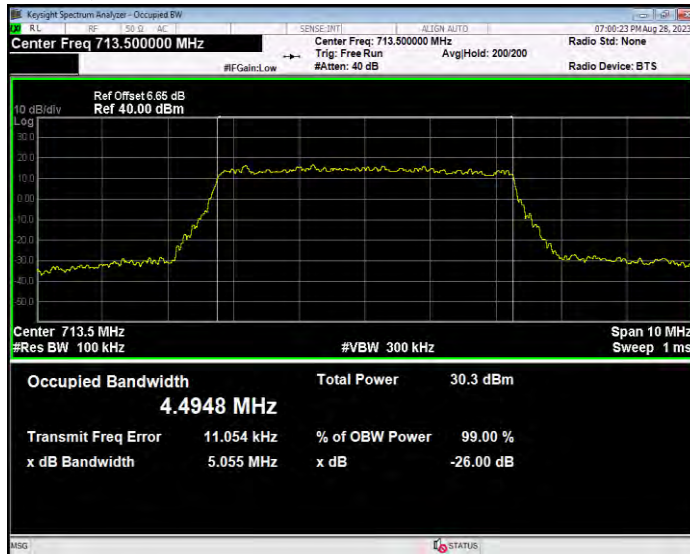

**Band12 QPSK BW=3MHz Channel=23165 RB Size=15 Position=#0**

**Band12 QPSK BW=5MHz Channel=23035 RB Size=25 Position=#0**

**Band12 QPSK BW=5MHz Channel=23095 RB Size=25 Position=#0**

**Band12 QPSK BW=5MHz Channel=23155 RB Size=25 Position=#0**