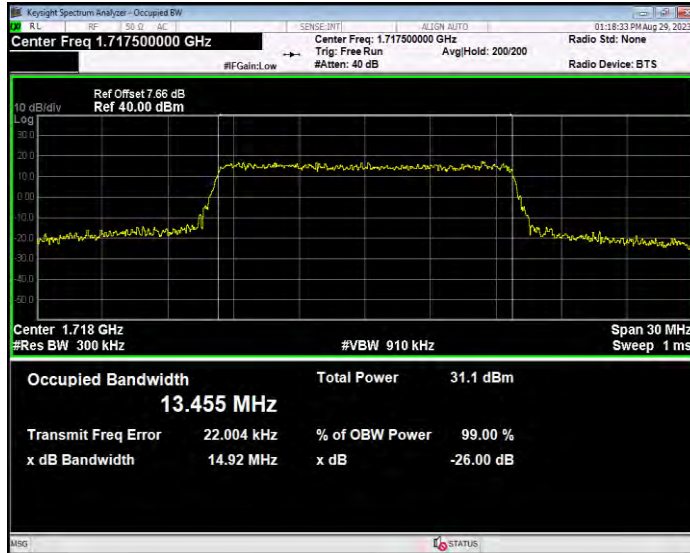

Band66 16QAM BW=15MHz Channel=132047 RB Size=75 Position=#0