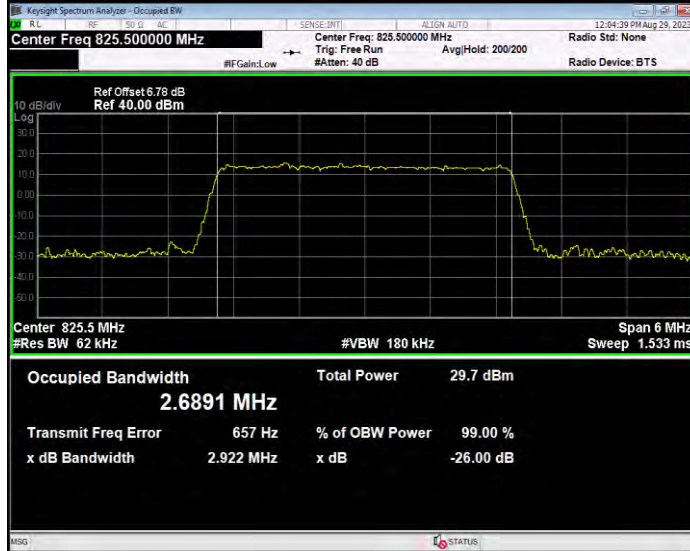

Band26(824-849) 16QAM BW=3MHz Channel=26805 RB Size=15 Position=#0