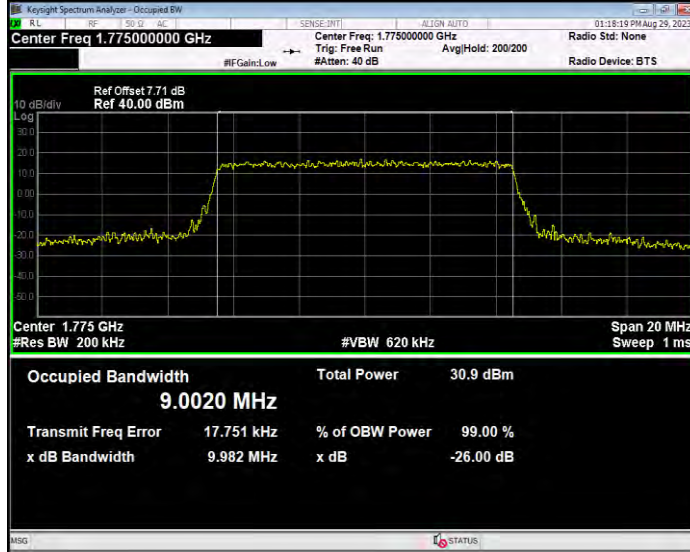

Band66 16QAM BW=10MHz Channel=132622 RB Size=50 Position=#0