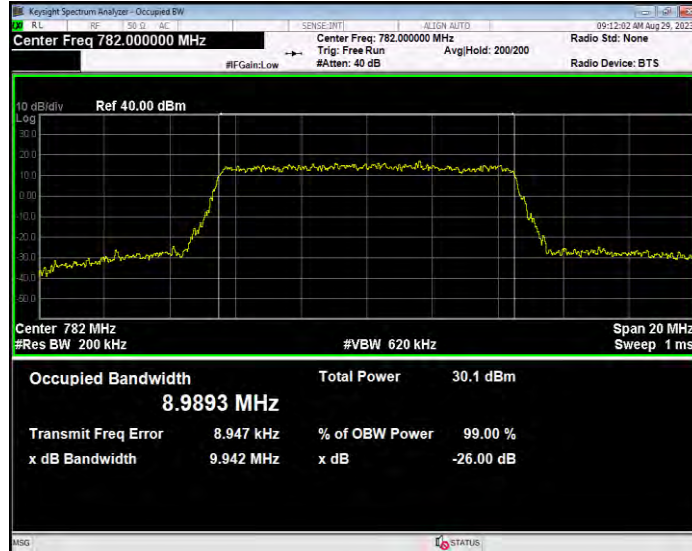

Band13 16QAM BW=10MHz Channel=23230 RB Size=50 Position=#0