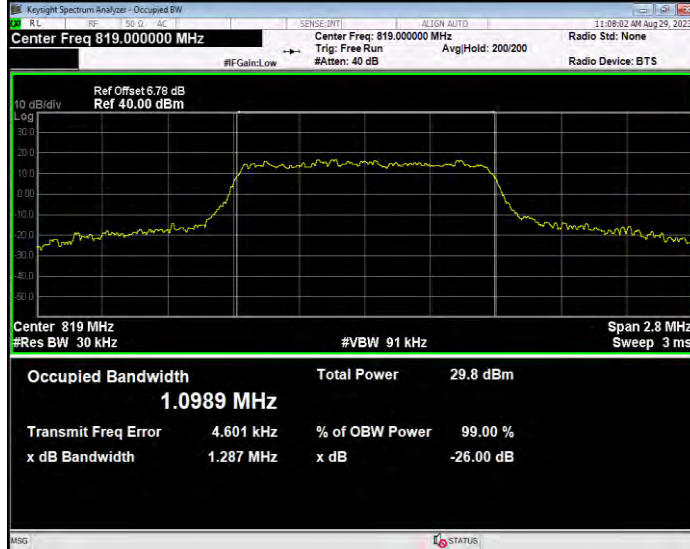

Band26(814-824) 16QAM BW=1.4MHz Channel=26740 RB Size=6 Position=#0