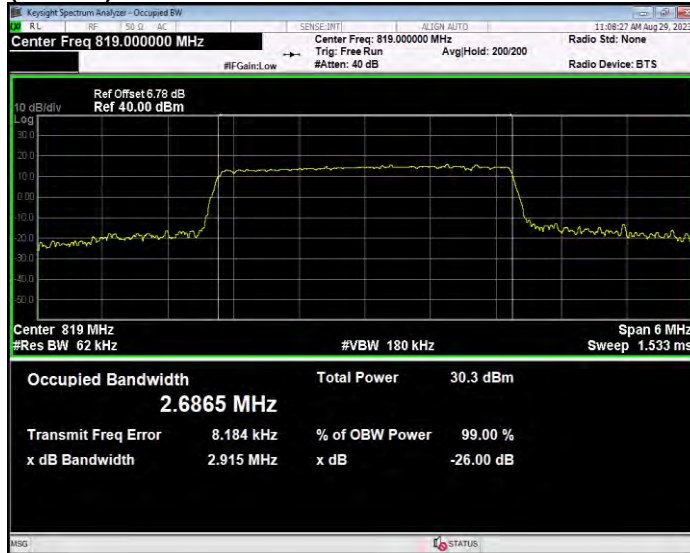

Band26(814-824) 16QAM BW=3MHz Channel=26740 RB Size=15 Position=#0