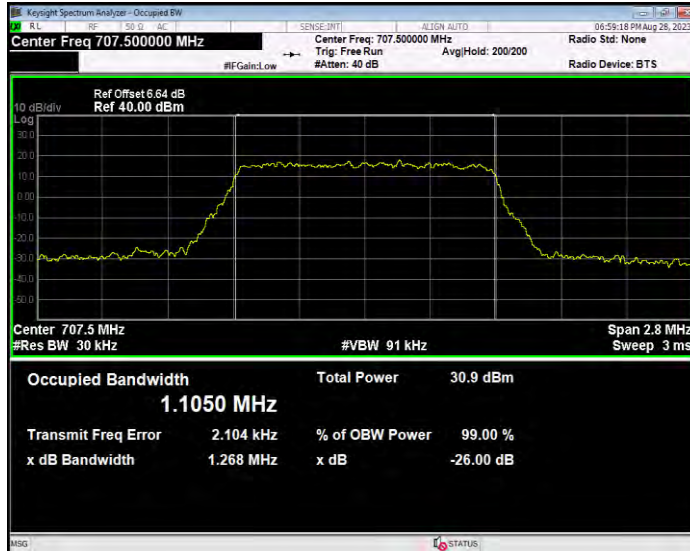

**Band12 QPSK BW=1.4MHz Channel=23017 RB Size=6 Position=#0**

**Band12 QPSK BW=1.4MHz Channel=23095 RB Size=6 Position=#0**

**Band12 QPSK BW=1.4MHz Channel=23173 RB Size=6 Position=#0**

**Band12 QPSK BW=10MHz Channel=23060 RB Size=50 Position=#0**