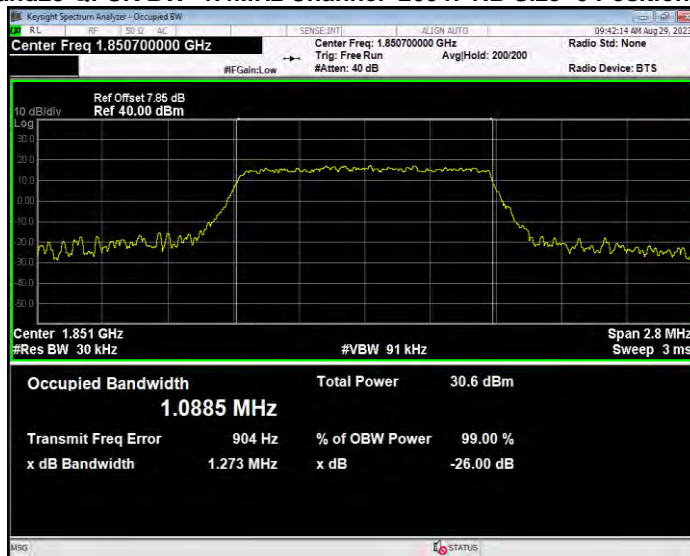

Band25 QPSK BW=1.4MHz Channel=26047 RB Size=6 Position=#0