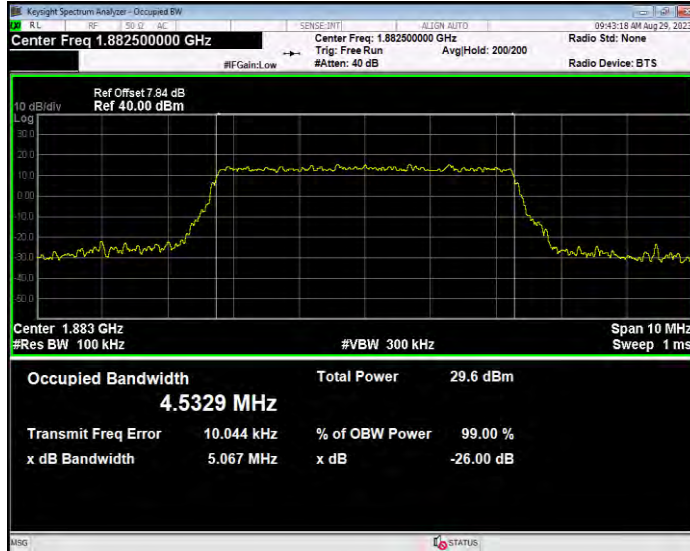

Band25 16QAM BW=5MHz Channel=26365 RB Size=25 Position=#0