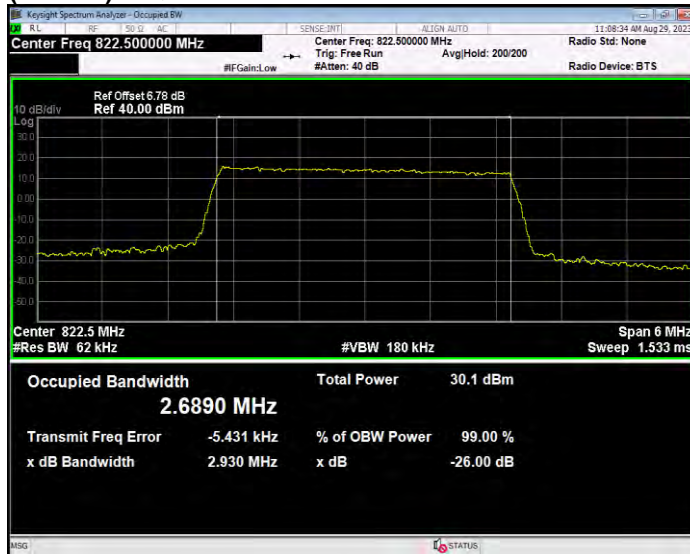

Band26(814-824) 16QAM BW=3MHz Channel=26775 RB Size=15 Position=#0