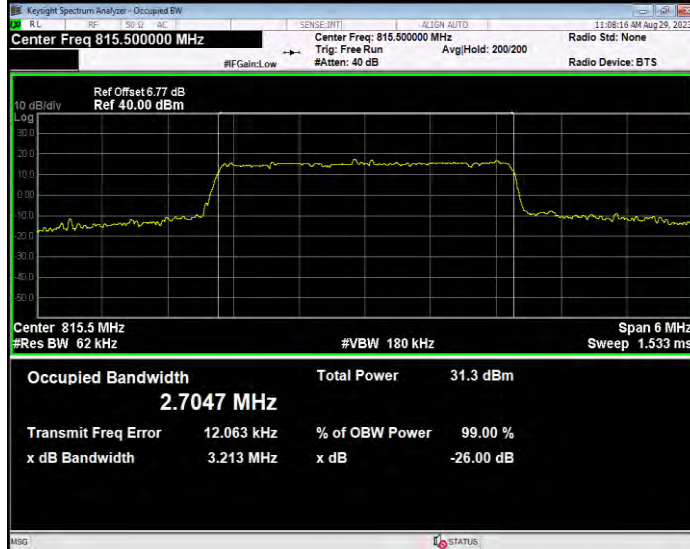

Band26(814-824) QPSK BW=3MHz Channel=26705 RB Size=15 Position=#0