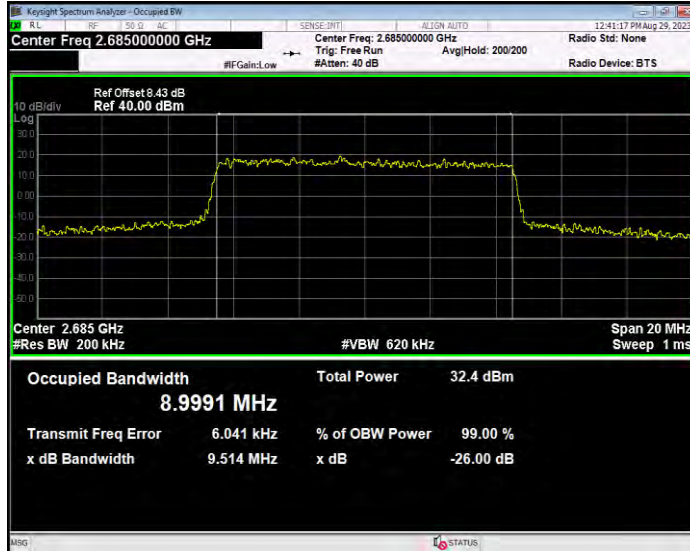

Band41 QPSK BW=10MHz Channel=41540 RB Size=50 Position=#0