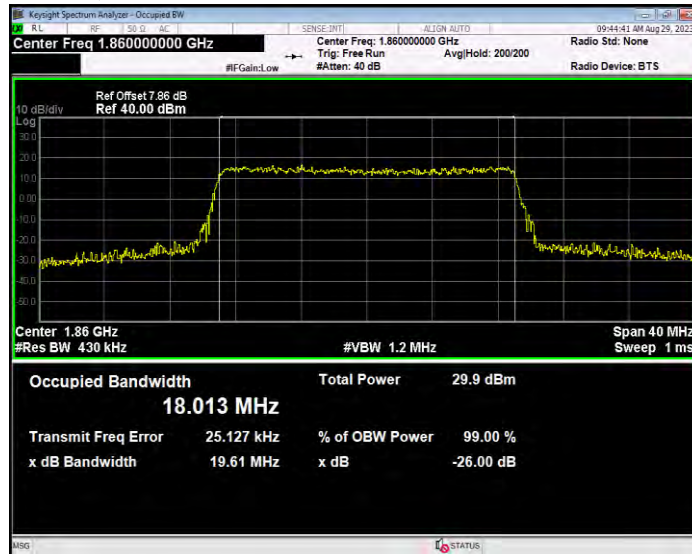

Band25 16QAM BW=20MHz Channel=26140 RB Size=100 Position=#0