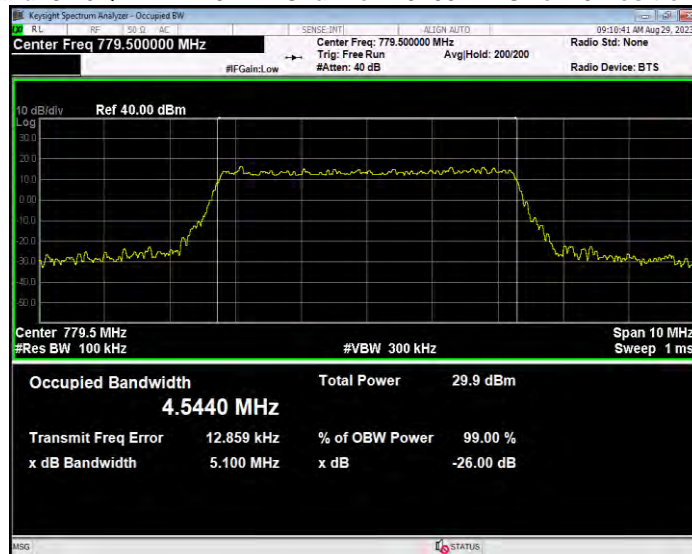

Band13 16QAM BW=5MHz Channel=23205 RB Size=25 Position=#0