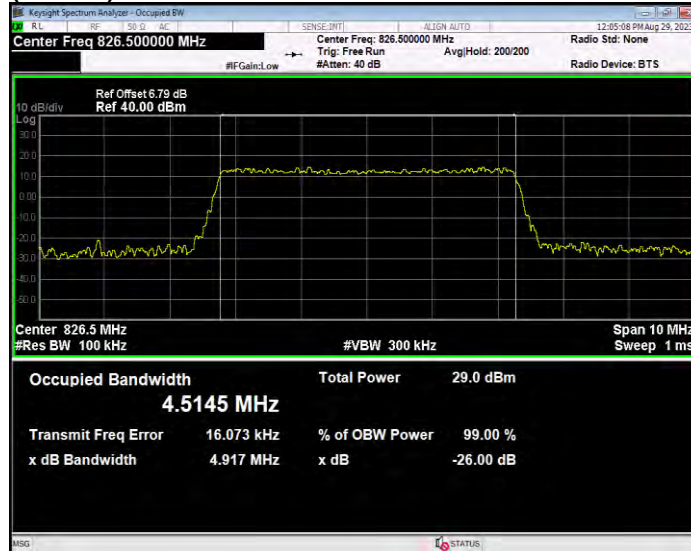

Band26(824-849) 16QAM BW=5MHz Channel=26815 RB Size=25 Position=#0