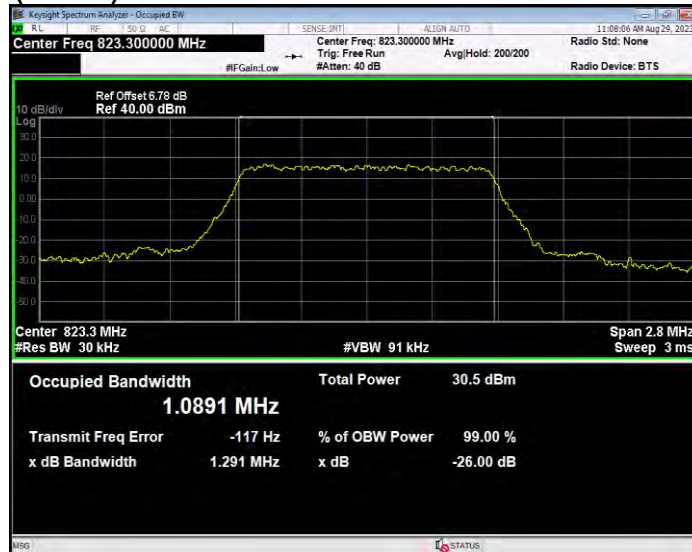

Band26(814-824) QPSK BW=1.4MHz Channel=26783 RB Size=6 Position=#0