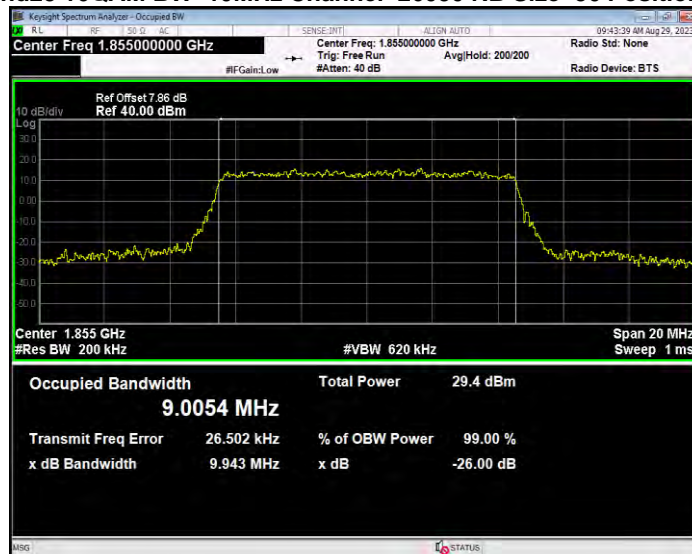

**Band25 16QAM BW=1.4MHz Channel=26047 RB Size=6 Position=#0**

**Band25 16QAM BW=1.4MHz Channel=26365 RB Size=6 Position=#0**

**Band25 16QAM BW=1.4MHz Channel=26683 RB Size=6 Position=#0**

**Band25 16QAM BW=10MHz Channel=26090 RB Size=50 Position=#0**