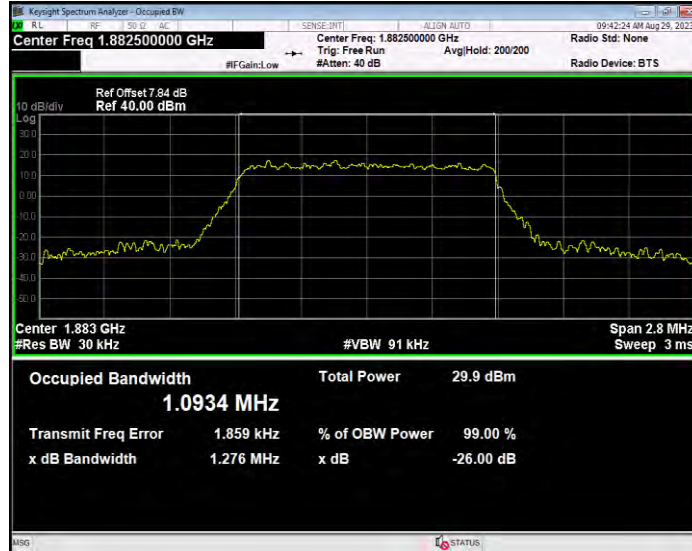

Band25 16QAM BW=1.4MHz Channel=26365 RB Size=6 Position=#0