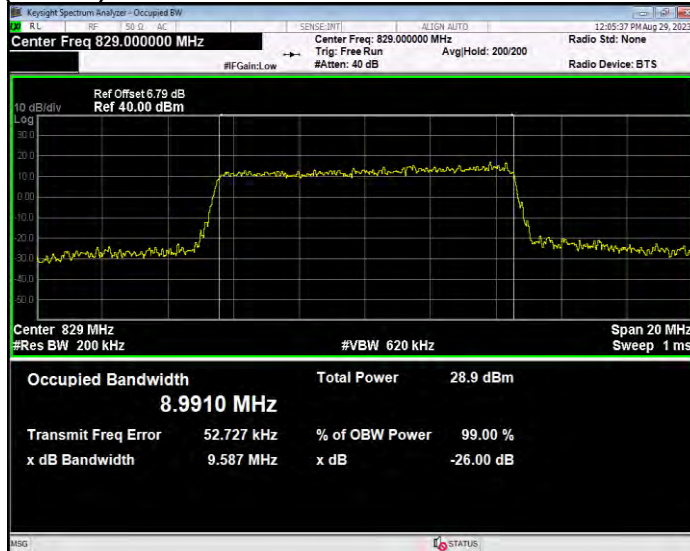

Band26(824-849) 16QAM BW=10MHz Channel=26840 RB Size=50 Position=#0