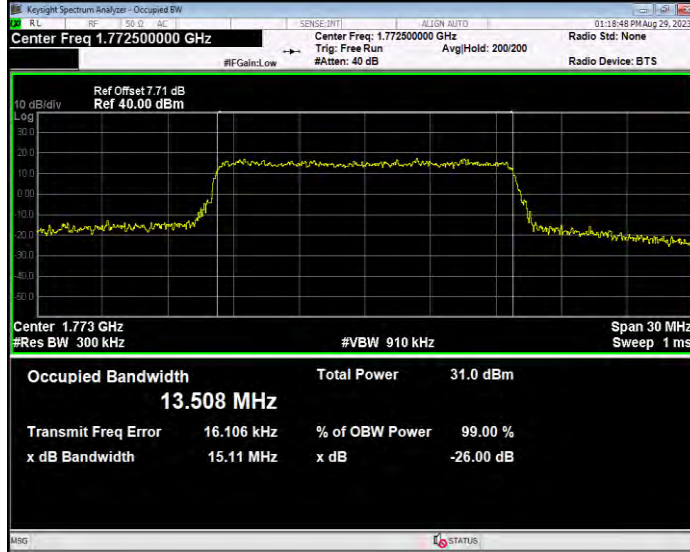

**Band66 16QAM BW=10MHz Channel=132622 RB Size=50 Position=#0**

**Band66 16QAM BW=15MHz Channel=132047 RB Size=75 Position=#0**

**Band66 16QAM BW=15MHz Channel=132322 RB Size=75 Position=#0**

**Band66 16QAM BW=15MHz Channel=132597 RB Size=75 Position=#0**