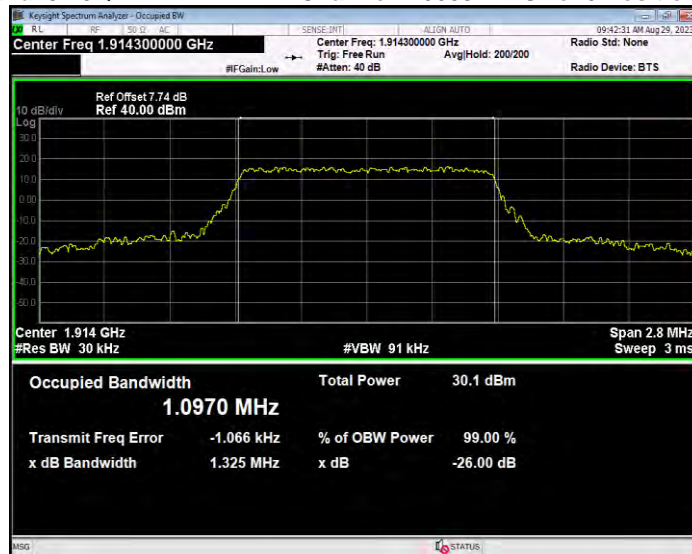

Band25 16QAM BW=1.4MHz Channel=26683 RB Size=6 Position=#0