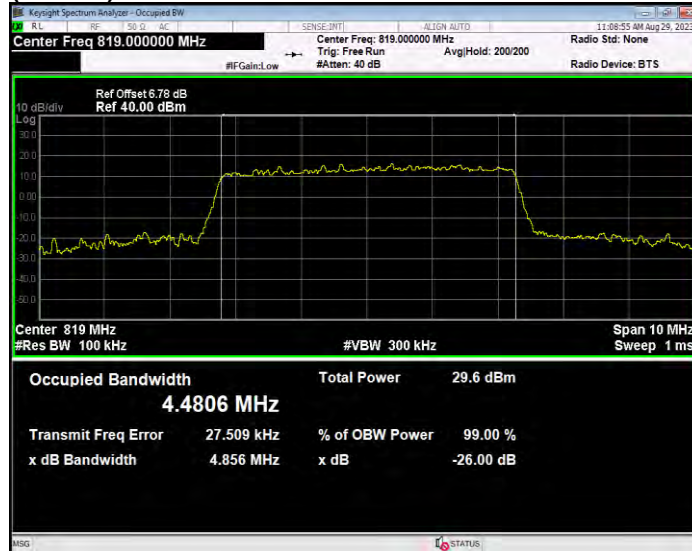

Band26(814-824) 16QAM BW=5MHz Channel=26740 RB Size=25 Position=#0