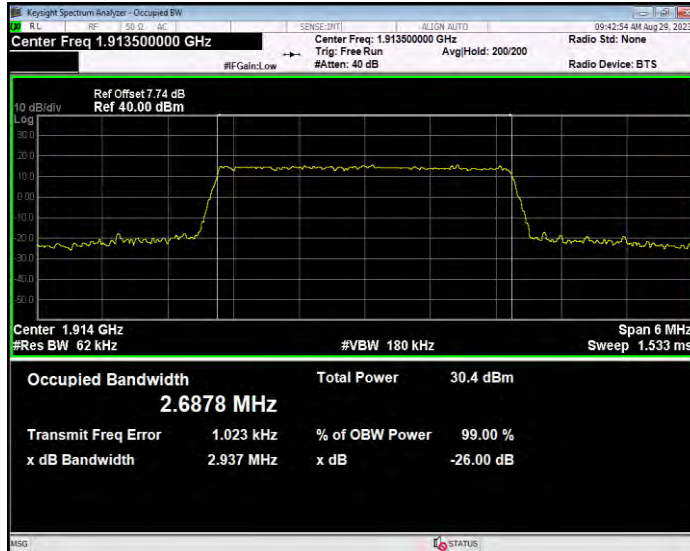

Band25 16QAM BW=3MHz Channel=26675 RB Size=15 Position=#0