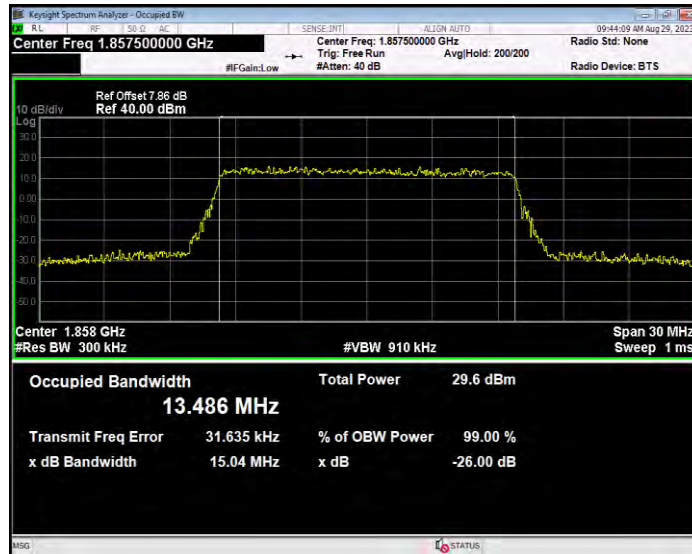

Band25 16QAM BW=15MHz Channel=26115 RB Size=75 Position=#0