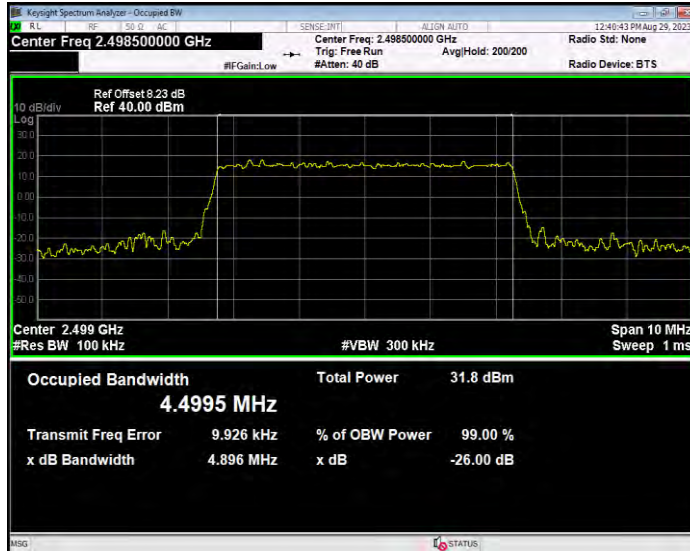

Band41 16QAM BW=5MHz Channel=39675 RB Size=25 Position=#0