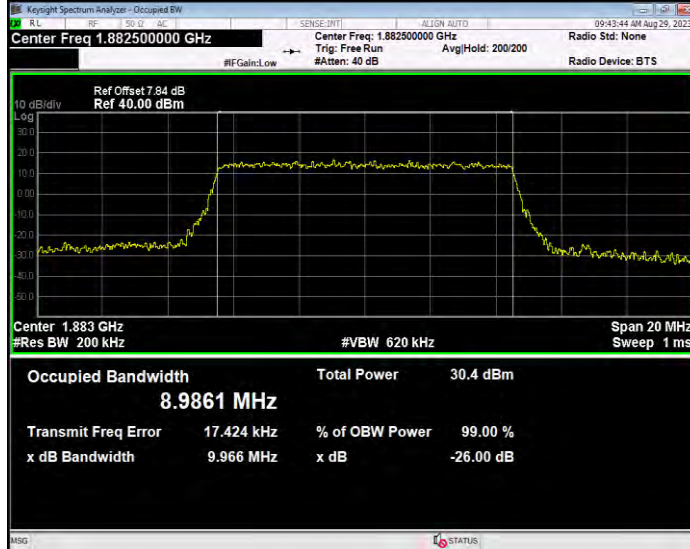

Band25 QPSK BW=10MHz Channel=26365 RB Size=50 Position=#0