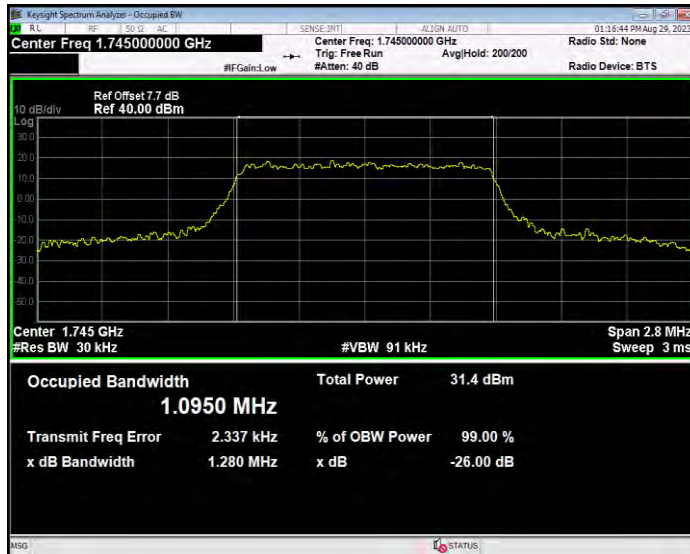

Band66 16QAM BW=1.4MHz Channel=132322 RB Size=6 Position=#0