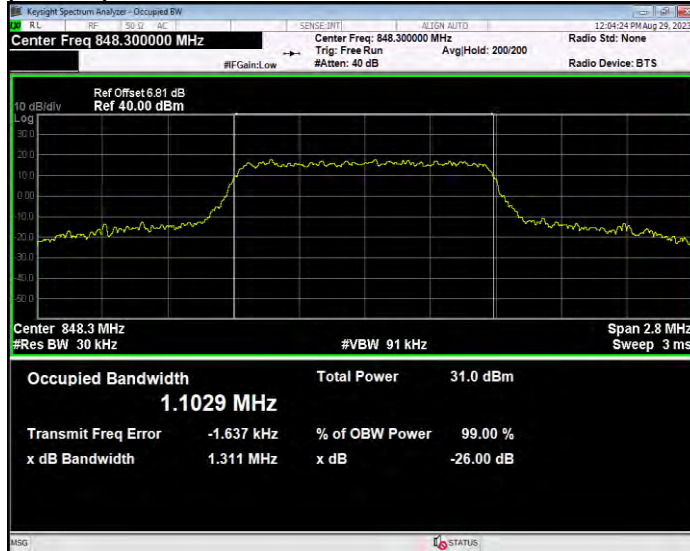

Band26(824-849) 16QAM BW=1.4MHz Channel=27033 RB Size=6 Position=#0