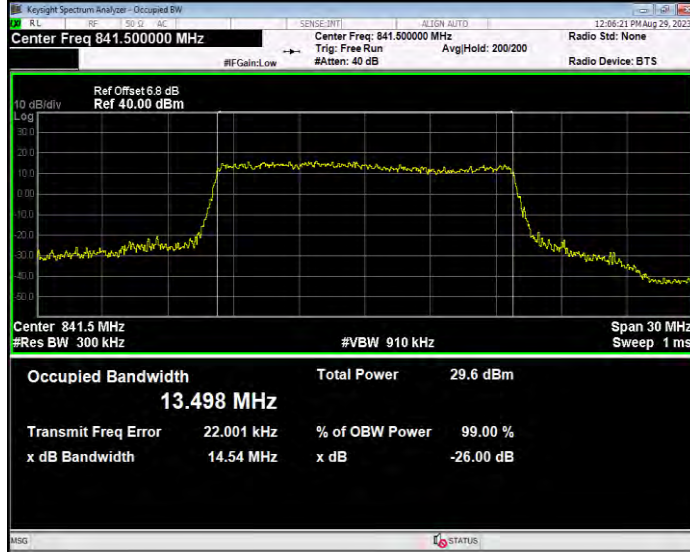

Band26(824-849) 16QAM BW=15MHz Channel=26965 RB Size=75 Position=#0