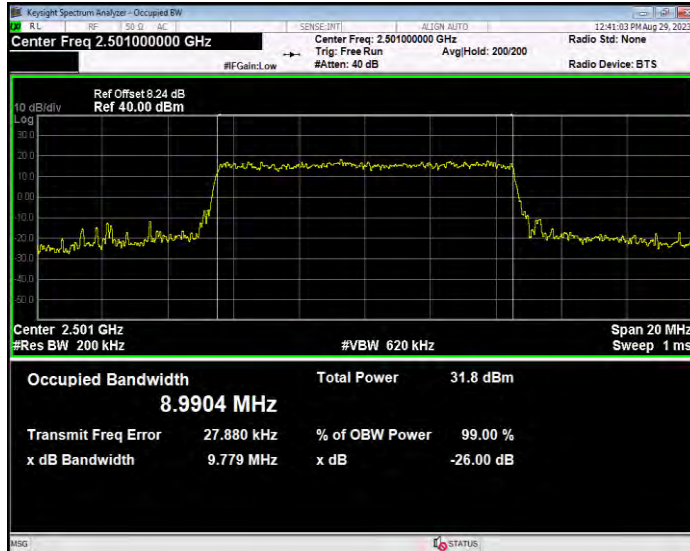

**Band41 16QAM BW=5MHz Channel=39675 RB Size=25 Position=#0**

**Band41 16QAM BW=5MHz Channel=40620 RB Size=25 Position=#0**

**Band41 16QAM BW=5MHz Channel=41565 RB Size=25 Position=#0**

**Band41 QPSK BW=10MHz Channel=39700 RB Size=50 Position=#0**