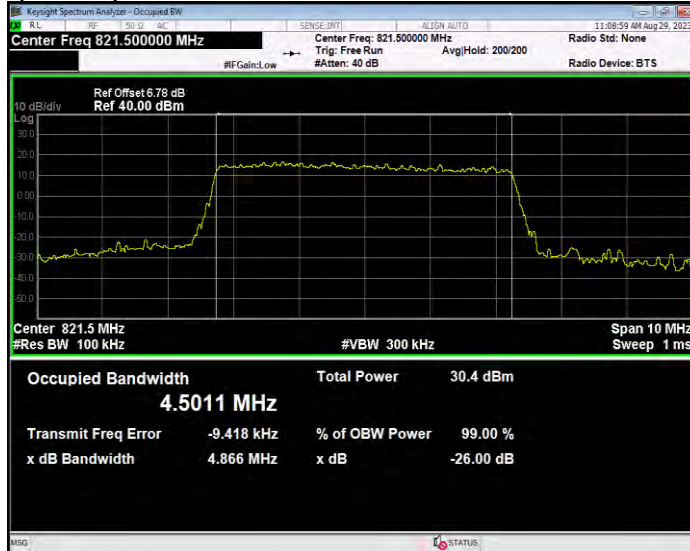

Band26(814-824) QPSK BW=5MHz Channel=26765 RB Size=25 Position=#0