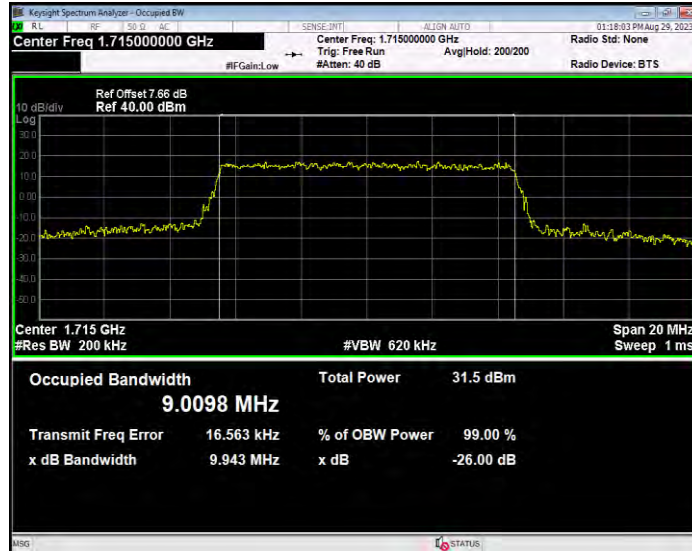

Band66 16QAM BW=10MHz Channel=132022 RB Size=50 Position=#0