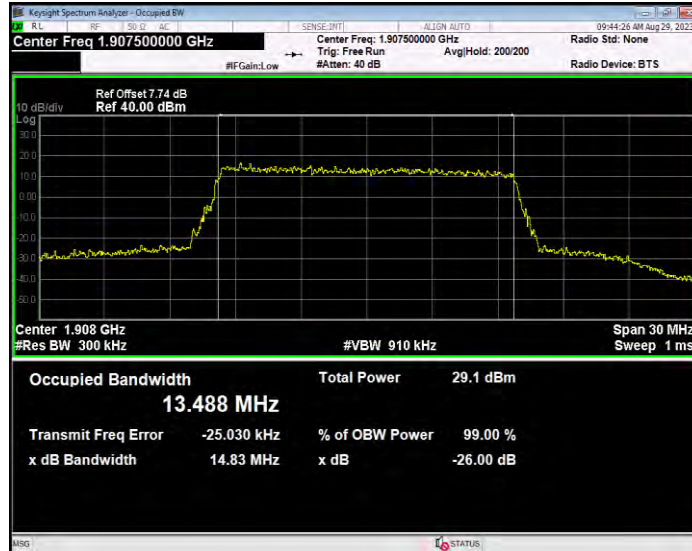

**Band25 16QAM BW=10MHz Channel=26365 RB Size=50 Position=#0**

**Band25 16QAM BW=10MHz Channel=26640 RB Size=50 Position=#0**

**Band25 16QAM BW=15MHz Channel=26115 RB Size=75 Position=#0**

**Band25 16QAM BW=15MHz Channel=26365 RB Size=75 Position=#0**

**Band25 16QAM BW=15MHz Channel=26615 RB Size=75 Position=#0**

**Band25 16QAM BW=20MHz Channel=26140 RB Size=100 Position=#0**

**Band25 16QAM BW=20MHz Channel=26365 RB Size=100 Position=#0**

**Band25 16QAM BW=20MHz Channel=26590 RB Size=100 Position=#0**