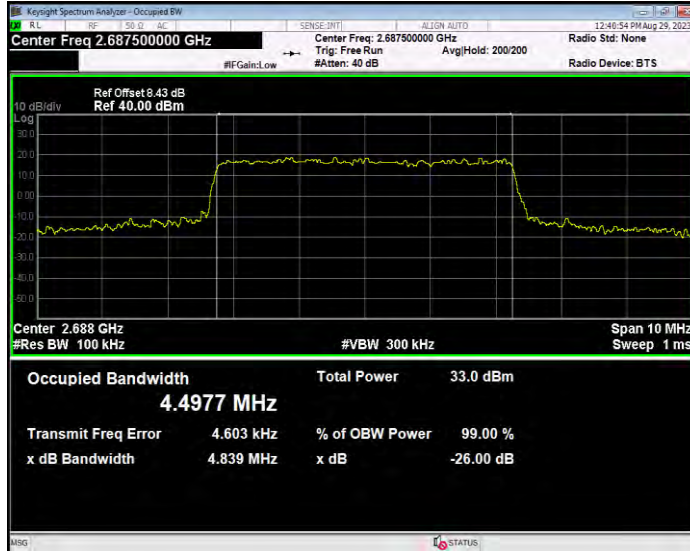

Band41 QPSK BW=5MHz Channel=41565 RB Size=25 Position=#0