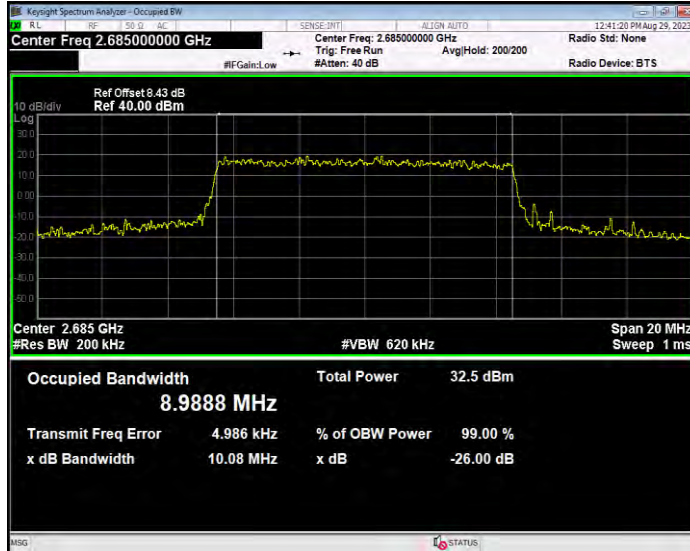

Band41 16QAM BW=10MHz Channel=41540 RB Size=50 Position=#0