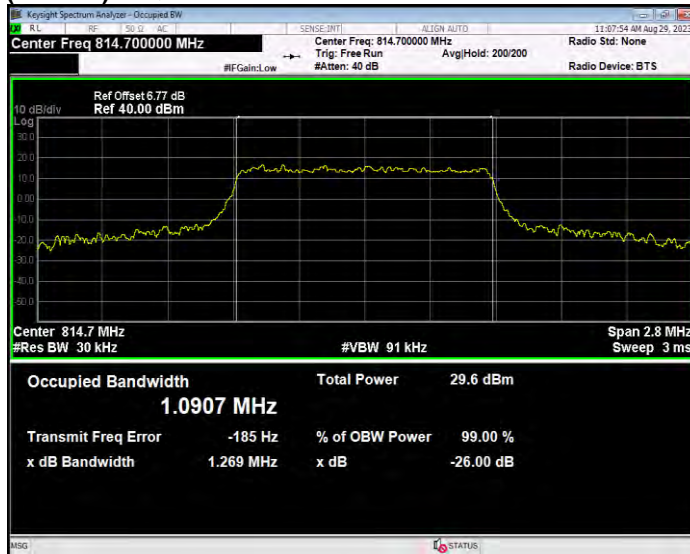

Band26(814-824) 16QAM BW=1.4MHz Channel=26697 RB Size=6 Position=#0