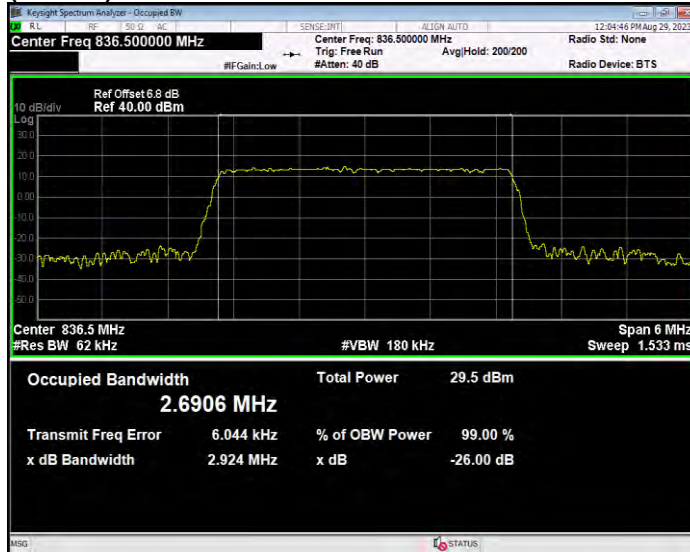

Band26(824-849) 16QAM BW=3MHz Channel=26915 RB Size=15 Position=#0