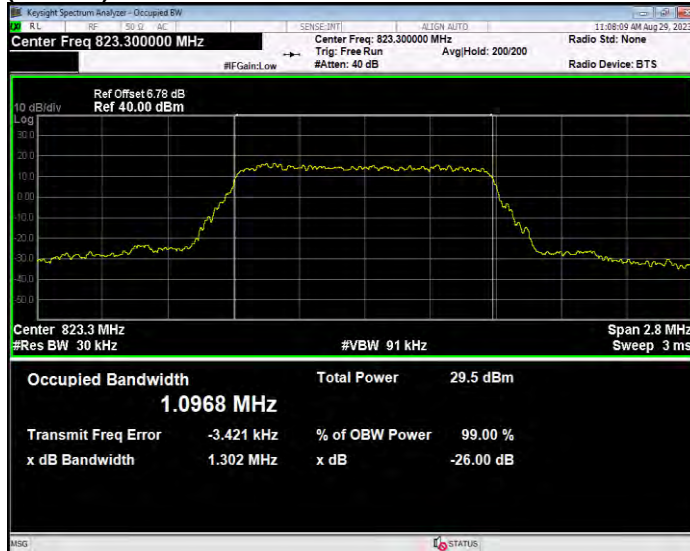

Band26(814-824) 16QAM BW=1.4MHz Channel=26783 RB Size=6 Position=#0