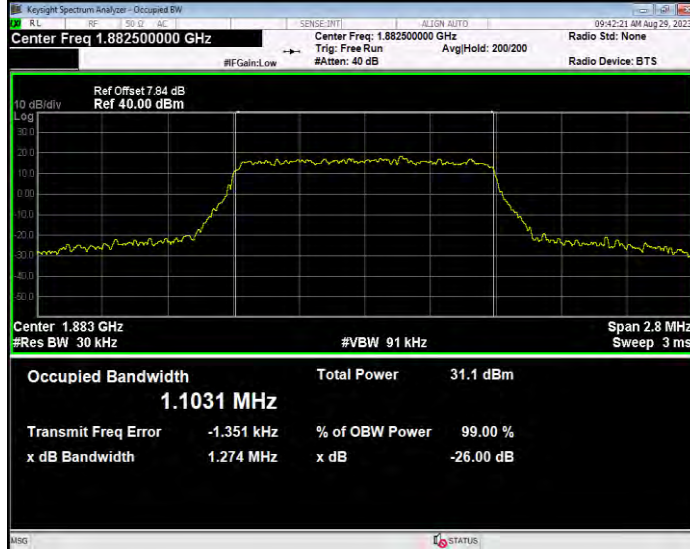

**Band25 16QAM BW=5MHz Channel=26365 RB Size=25 Position=#0**

**Band25 16QAM BW=5MHz Channel=26665 RB Size=25 Position=#0**

**Band25 QPSK BW=1.4MHz Channel=26047 RB Size=6 Position=#0**

**Band25 QPSK BW=1.4MHz Channel=26365 RB Size=6 Position=#0**