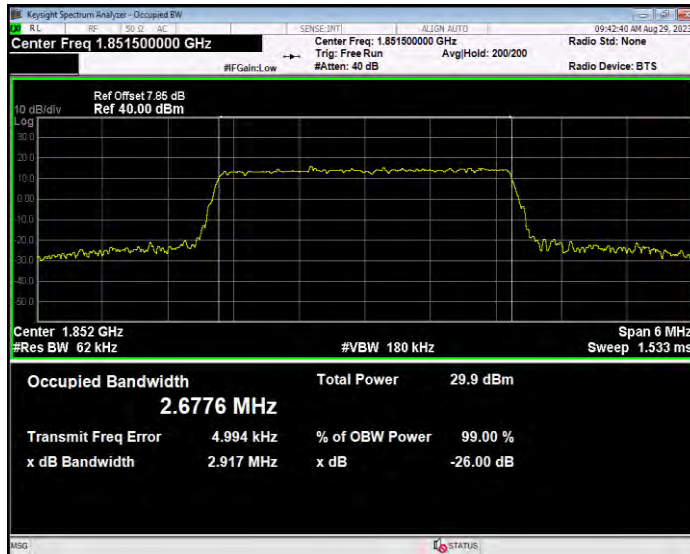

Band25 16QAM BW=3MHz Channel=26055 RB Size=15 Position=#0