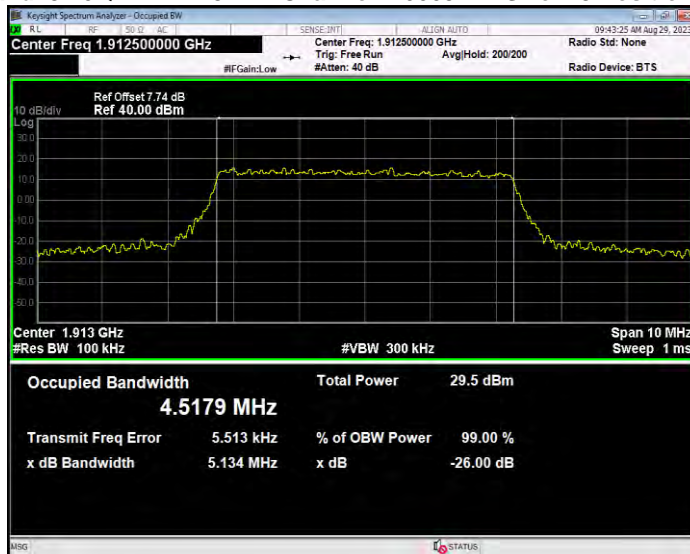

Band25 16QAM BW=5MHz Channel=26665 RB Size=25 Position=#0