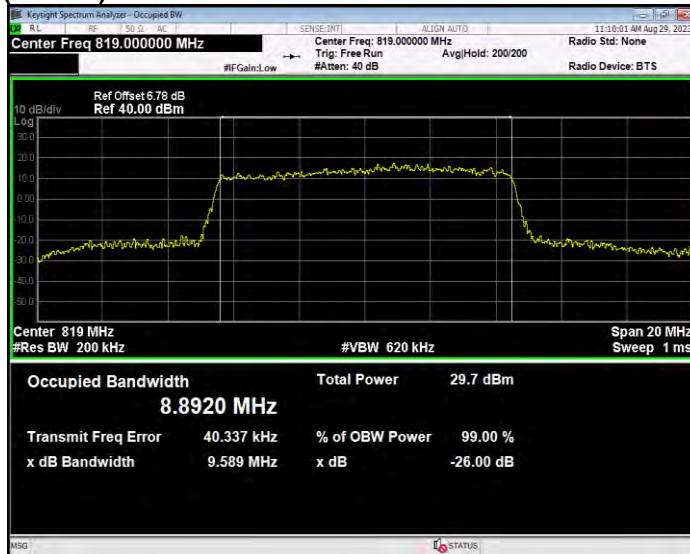

Band26(814-824) 16QAM BW=10MHz Channel=26740 RB Size=50 Position=#0