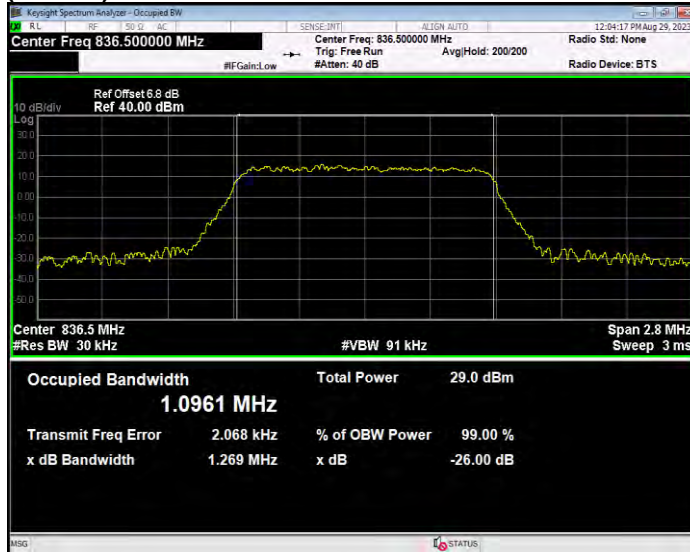

Band26(824-849) 16QAM BW=1.4MHz Channel=26915 RB Size=6 Position=#0