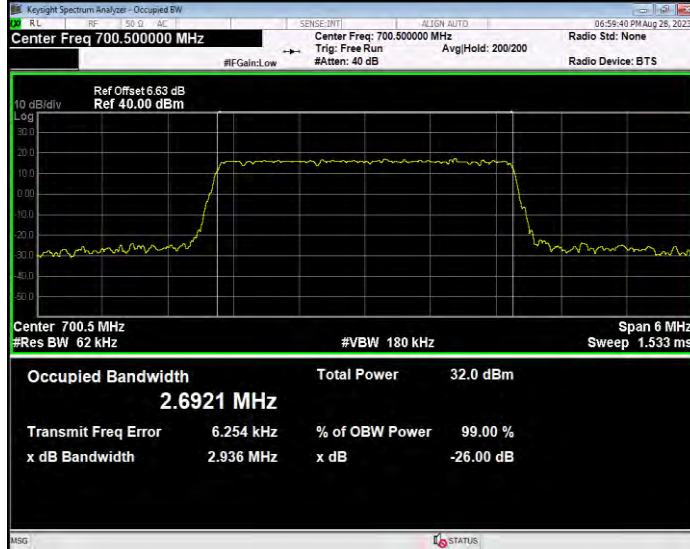

Band12 QPSK BW=3MHz Channel=23025 RB Size=15 Position=#0