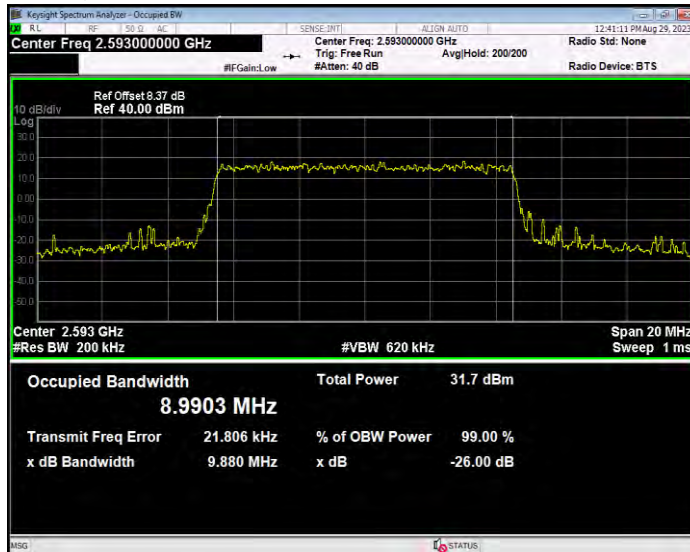

Band41 QPSK BW=10MHz Channel=40620 RB Size=50 Position=#0