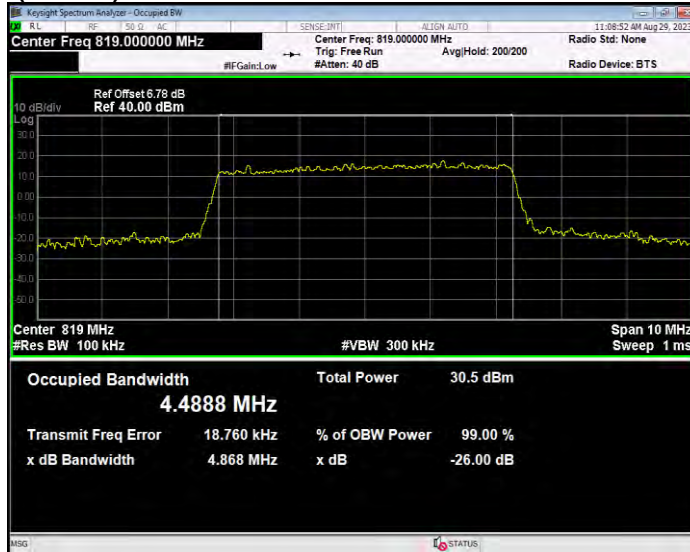

Band26(814-824) QPSK BW=5MHz Channel=26740 RB Size=25 Position=#0