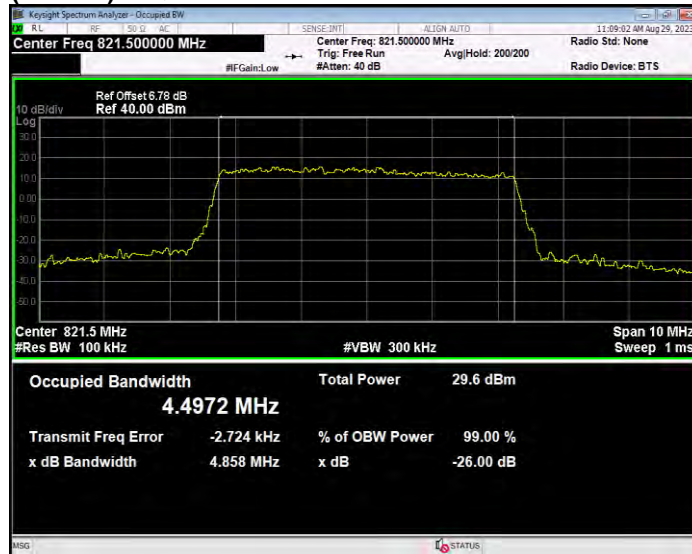

Band26(814-824) 16QAM BW=5MHz Channel=26765 RB Size=25 Position=#0