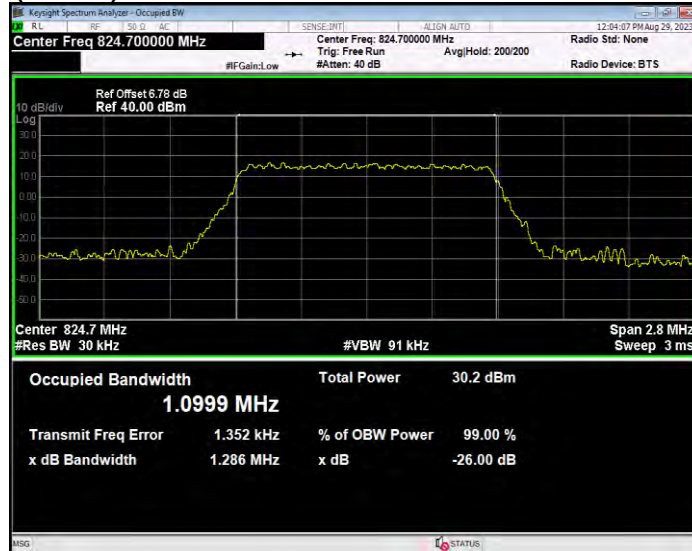

Band26(824-849) QPSK BW=1.4MHz Channel=26797 RB Size=6 Position=#0