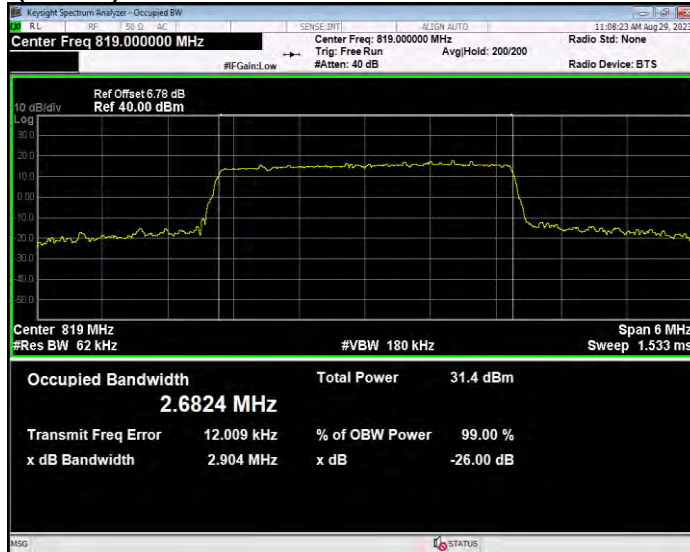

Band26(814-824) QPSK BW=3MHz Channel=26740 RB Size=15 Position=#0