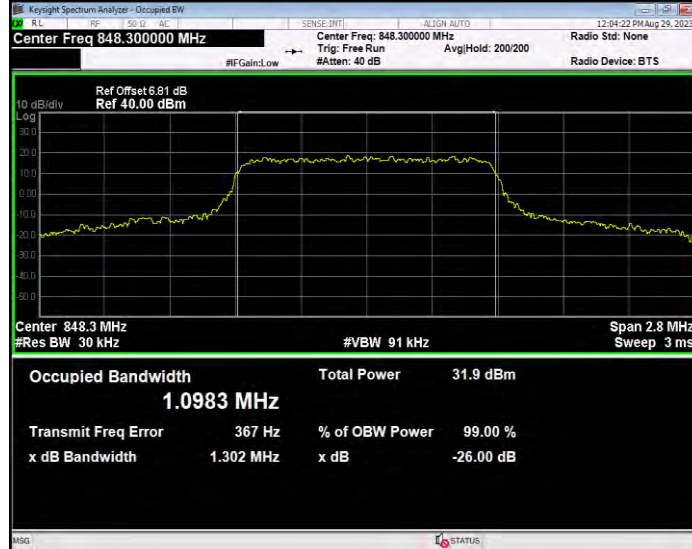

Band26(824-849) QPSK BW=1.4MHz Channel=27033 RB Size=6 Position=#0