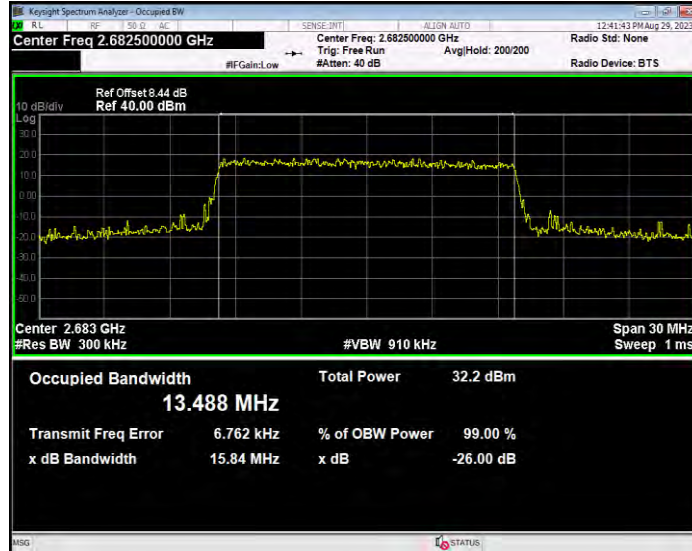

Band41 16QAM BW=15MHz Channel=41515 RB Size=75 Position=#0