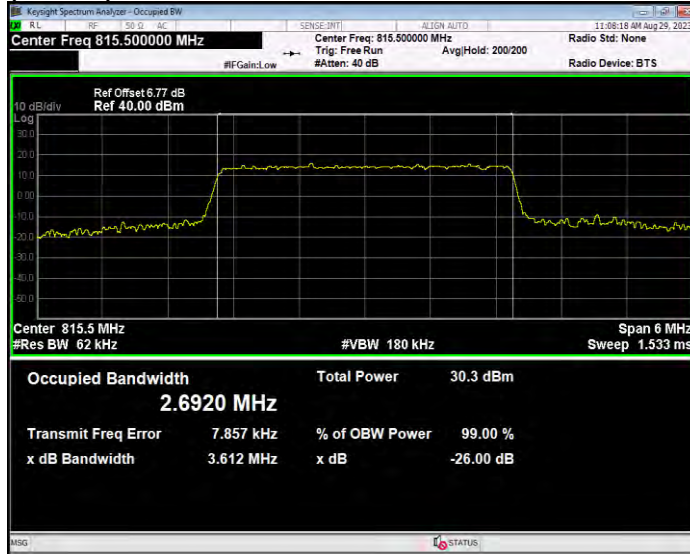

Band26(814-824) 16QAM BW=3MHz Channel=26705 RB Size=15 Position=#0