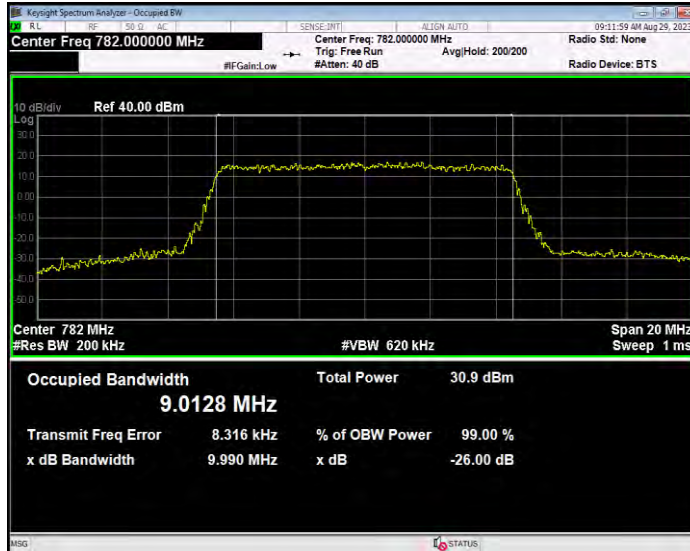

Band13 QPSK BW=10MHz Channel=23230 RB Size=50 Position=#0