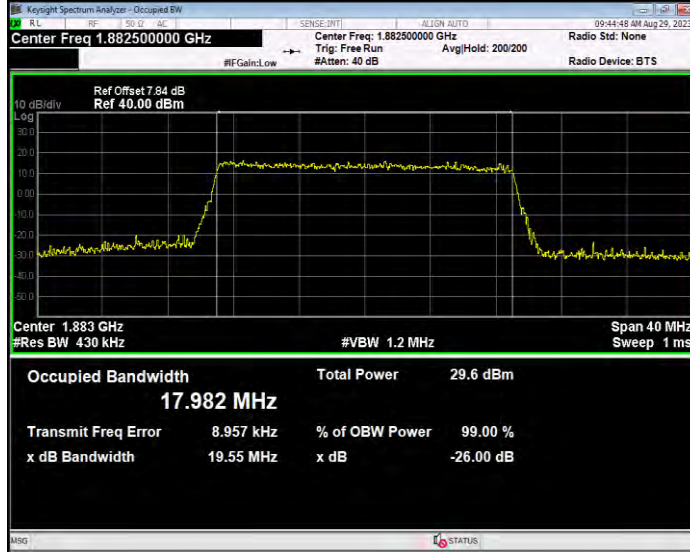

Band25 16QAM BW=20MHz Channel=26365 RB Size=100 Position=#0