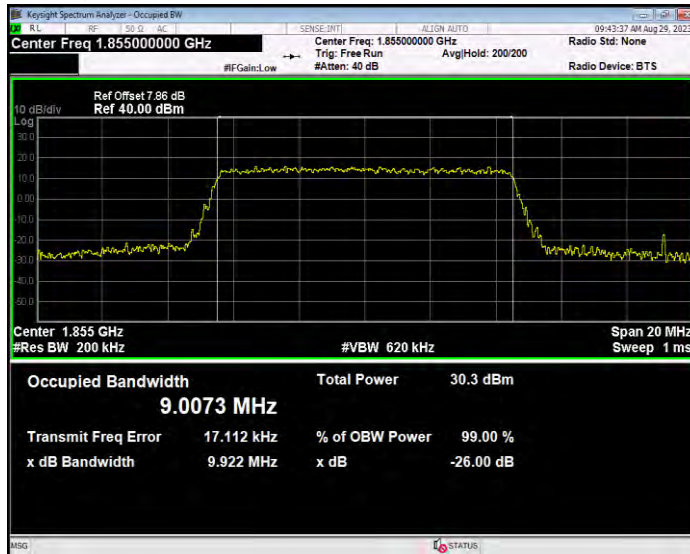

Band25 QPSK BW=10MHz Channel=26090 RB Size=50 Position=#0