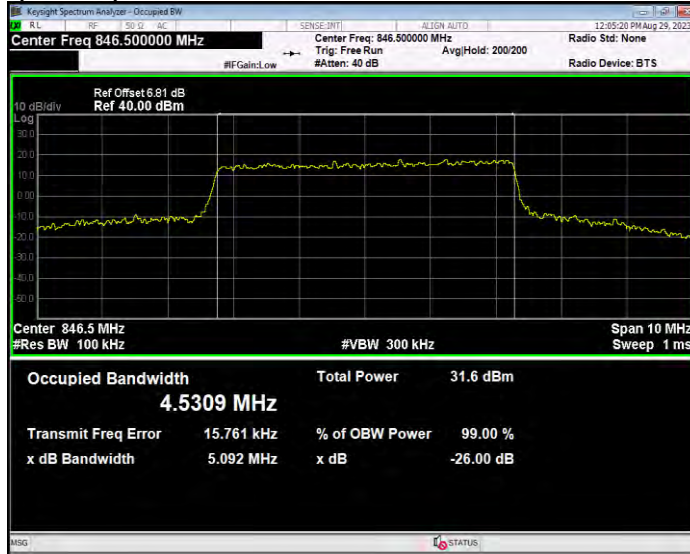

Band26(824-849) QPSK BW=5MHz Channel=27015 RB Size=25 Position=#0