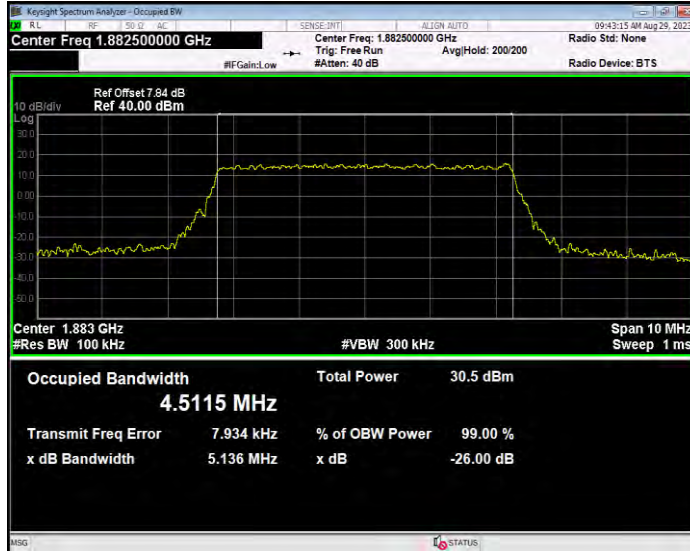

Band25 QPSK BW=5MHz Channel=26365 RB Size=25 Position=#0