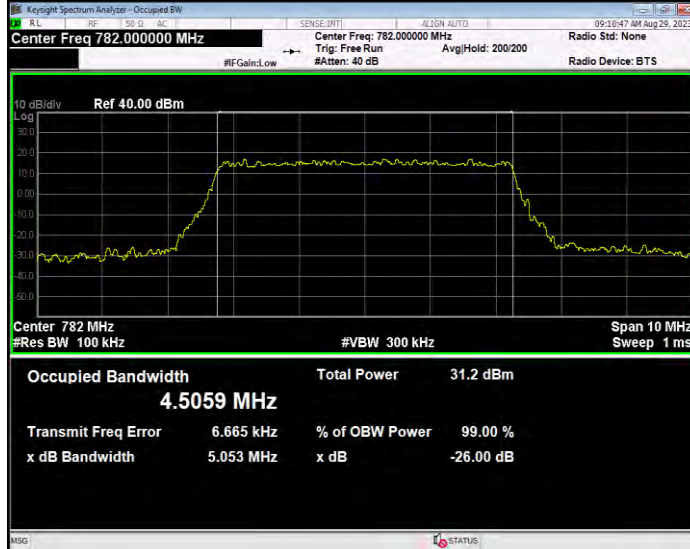

Band13 QPSK BW=5MHz Channel=23230 RB Size=25 Position=#0