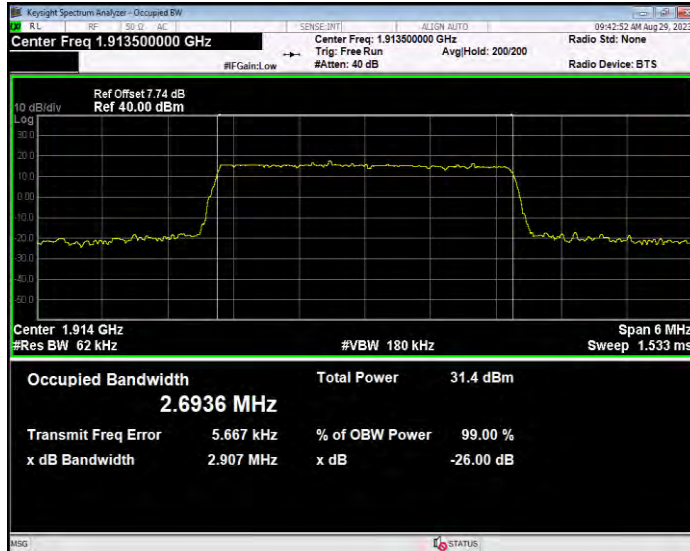

Band25 QPSK BW=3MHz Channel=26675 RB Size=15 Position=#0