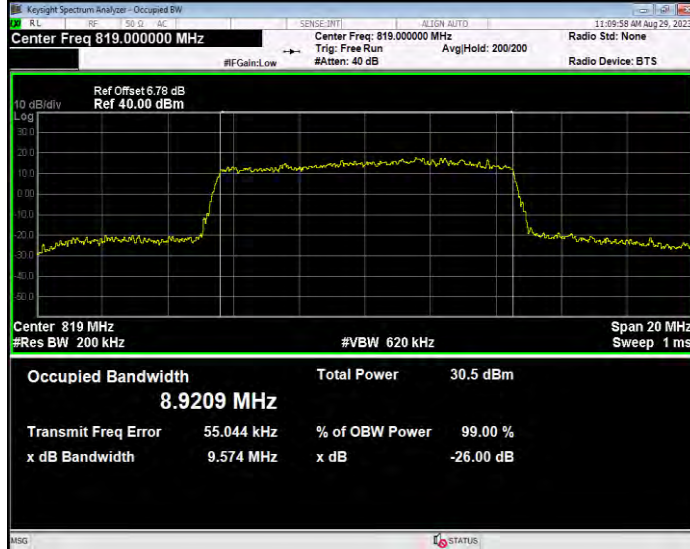

Band26(814-824) QPSK BW=10MHz Channel=26740 RB Size=50 Position=#0