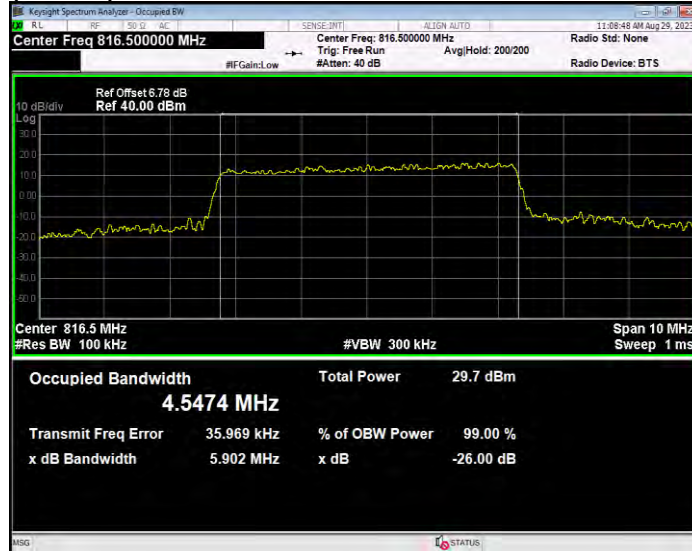

Band26(814-824) 16QAM BW=5MHz Channel=26715 RB Size=25 Position=#0