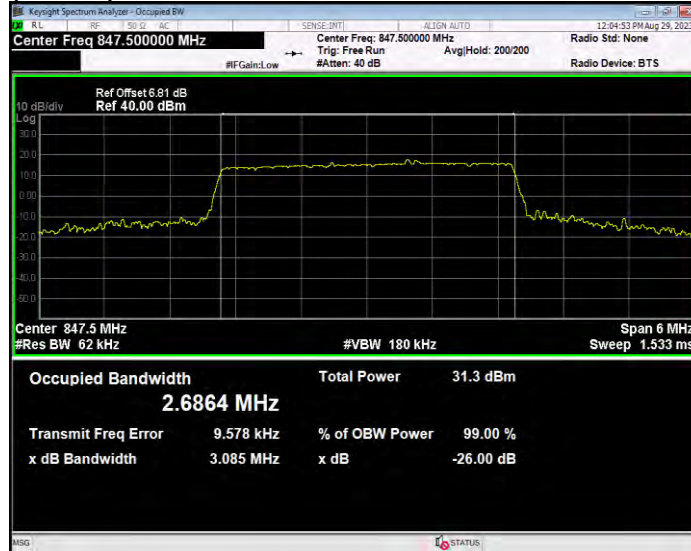

Band26(824-849) 16QAM BW=3MHz Channel=27025 RB Size=15 Position=#0