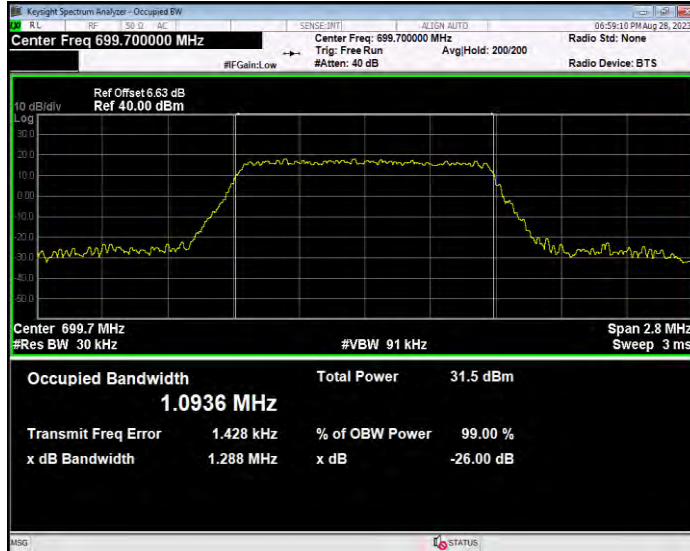

**Band12 QPSK BW=1.4MHz Channel=23017 RB Size=6 Position=#0**

**Band12 QPSK BW=1.4MHz Channel=23095 RB Size=6 Position=#0**

**Band12 QPSK BW=1.4MHz Channel=23173 RB Size=6 Position=#0**

**Band12 QPSK BW=10MHz Channel=23060 RB Size=50 Position=#0**