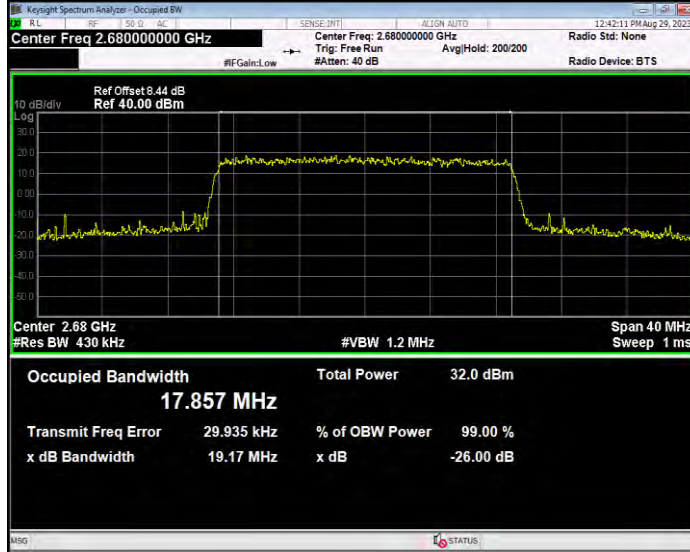

**Band41 16QAM BW=15MHz Channel=41515 RB Size=75 Position=#0**

**Band41 16QAM BW=20MHz Channel=39750 RB Size=100 Position=#0**

**Band41 16QAM BW=20MHz Channel=40620 RB Size=100 Position=#0**

**Band41 16QAM BW=20MHz Channel=41490 RB Size=100 Position=#0**