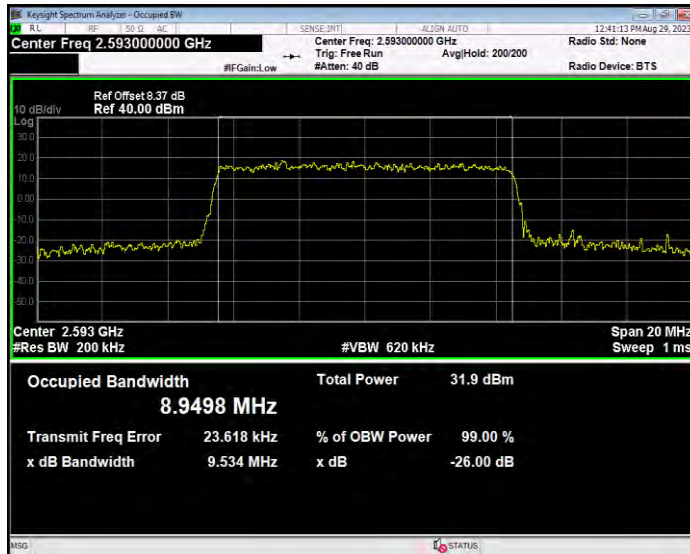

Band41 16QAM BW=10MHz Channel=40620 RB Size=50 Position=#0