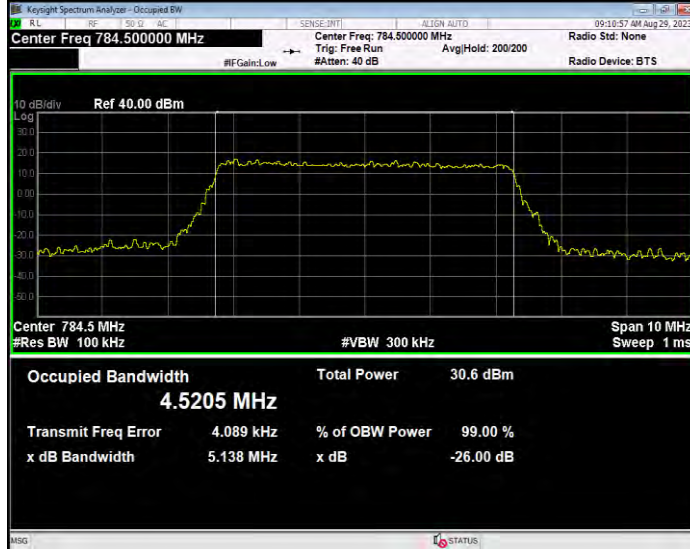

**Band13 16QAM BW=10MHz Channel=23230 RB Size=50 Position=#0**

**Band13 16QAM BW=5MHz Channel=23205 RB Size=25 Position=#0**

**Band13 16QAM BW=5MHz Channel=23230 RB Size=25 Position=#0**

**Band13 16QAM BW=5MHz Channel=23255 RB Size=25 Position=#0**