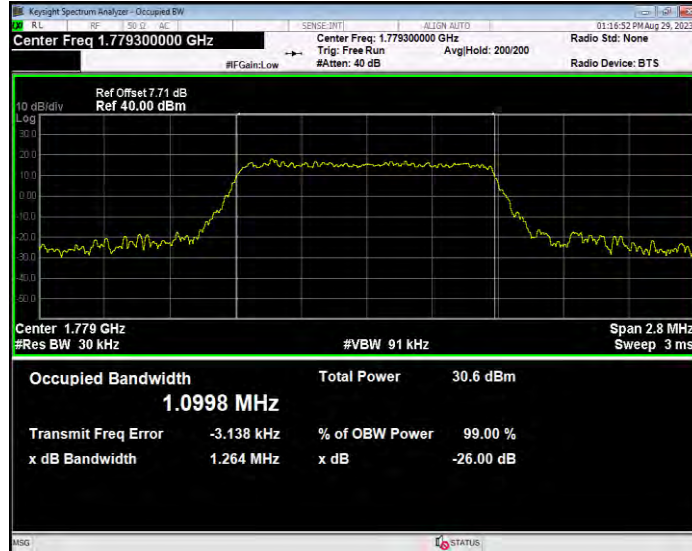

Band66 16QAM BW=1.4MHz Channel=132665 RB Size=6 Position=#0