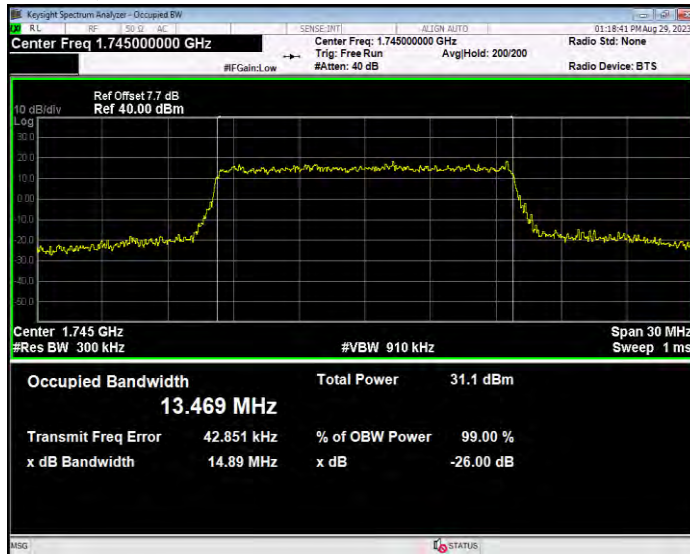

Band66 16QAM BW=15MHz Channel=132322 RB Size=75 Position=#0