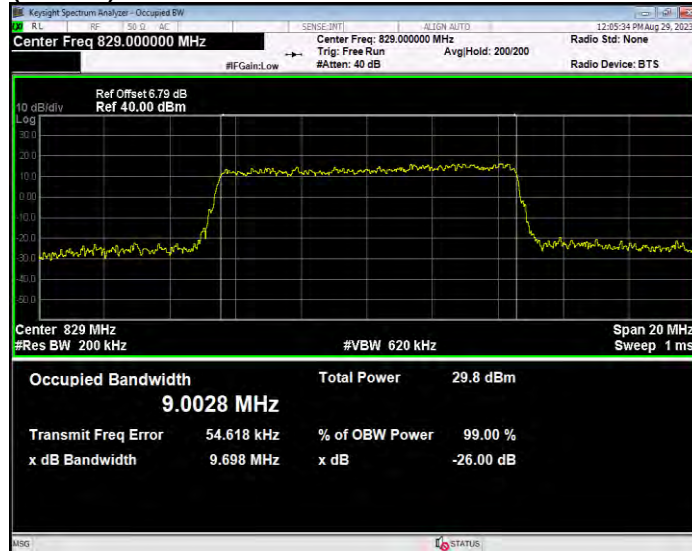

Band26(824-849) QPSK BW=10MHz Channel=26840 RB Size=50 Position=#0