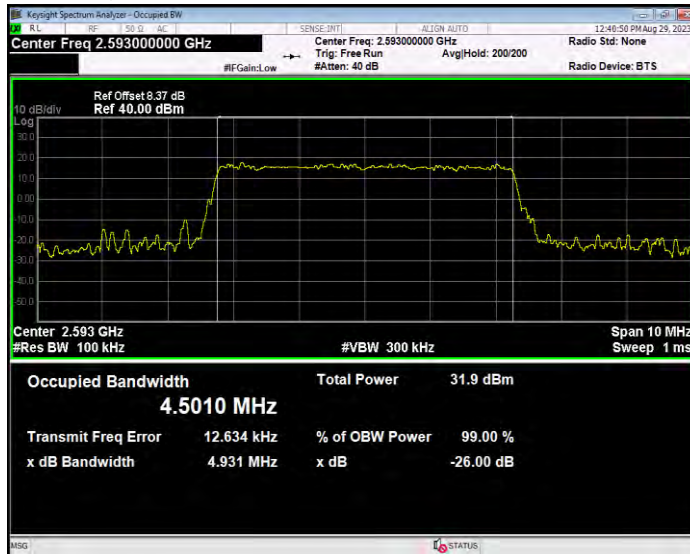

Band41 16QAM BW=5MHz Channel=40620 RB Size=25 Position=#0