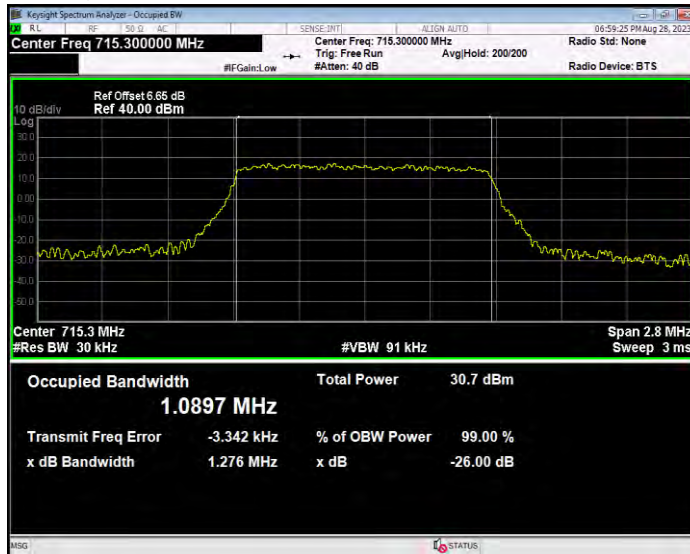

**Band12 QPSK BW=1.4MHz Channel=23017 RB Size=6 Position=#0**

**Band12 QPSK BW=1.4MHz Channel=23095 RB Size=6 Position=#0**

**Band12 QPSK BW=1.4MHz Channel=23173 RB Size=6 Position=#0**

**Band12 QPSK BW=10MHz Channel=23060 RB Size=50 Position=#0**