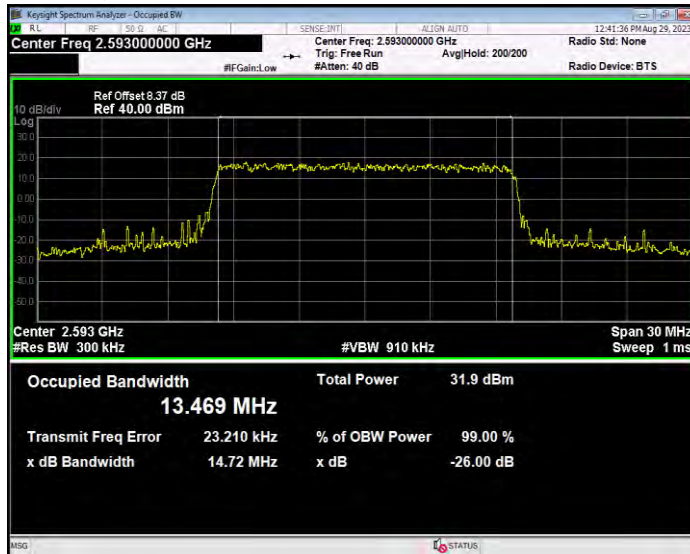

**Band41 16QAM BW=10MHz Channel=40620 RB Size=50 Position=#0**

**Band41 16QAM BW=10MHz Channel=41540 RB Size=50 Position=#0**

**Band41 16QAM BW=15MHz Channel=39725 RB Size=75 Position=#0**

**Band41 16QAM BW=15MHz Channel=40620 RB Size=75 Position=#0**