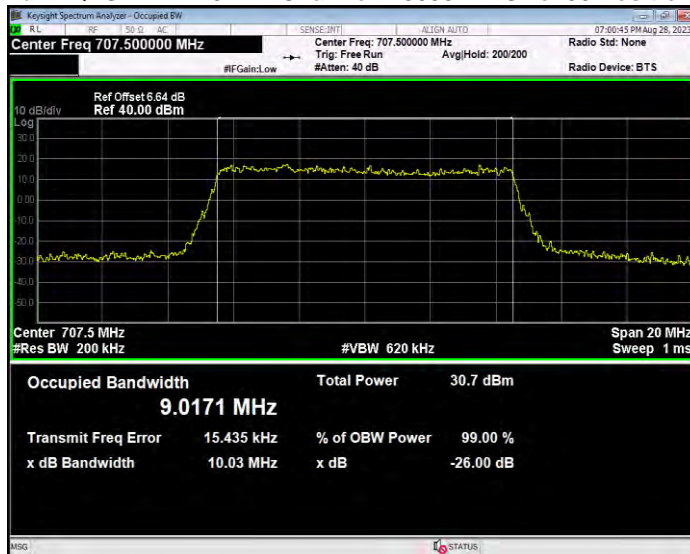

Band12 QPSK BW=10MHz Channel=23095 RB Size=50 Position=#0