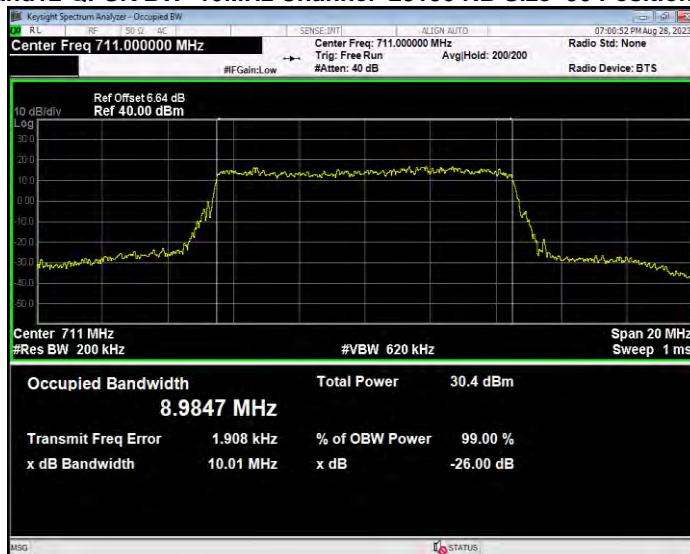

Band12 QPSK BW=10MHz Channel=23130 RB Size=50 Position=#0