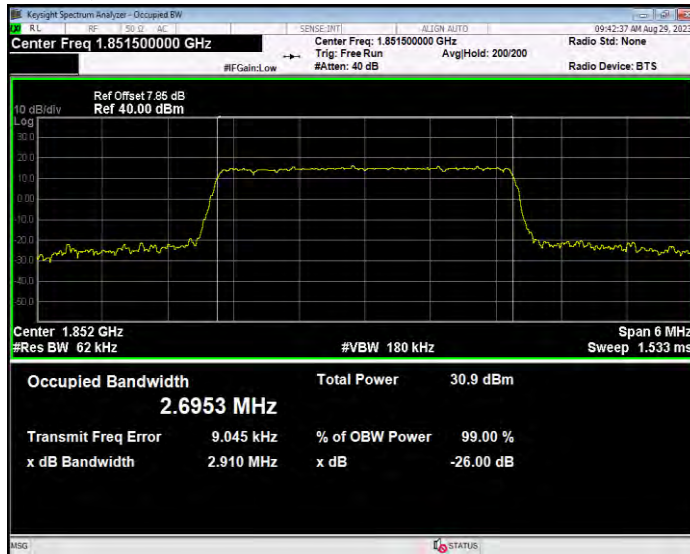

Band25 QPSK BW=3MHz Channel=26055 RB Size=15 Position=#0