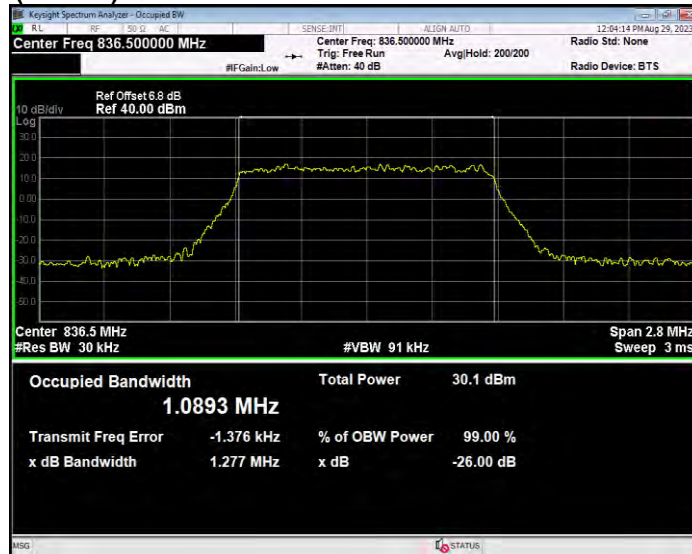

Band26(824-849) QPSK BW=1.4MHz Channel=26915 RB Size=6 Position=#0