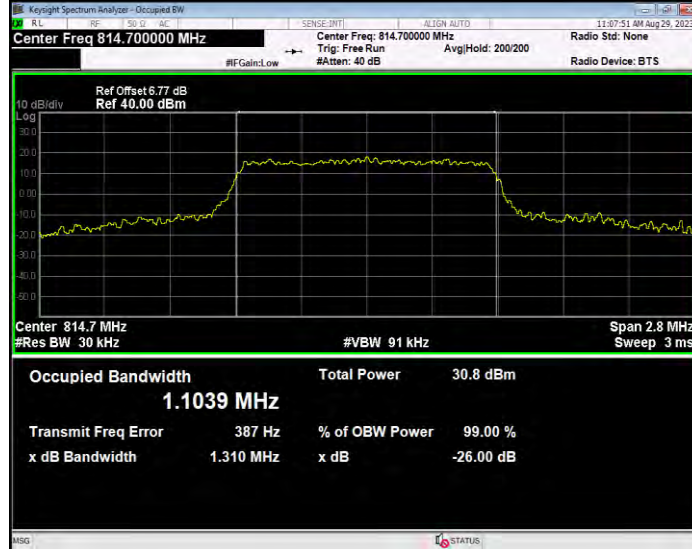

Band26(814-824) QPSK BW=1.4MHz Channel=26697 RB Size=6 Position=#0