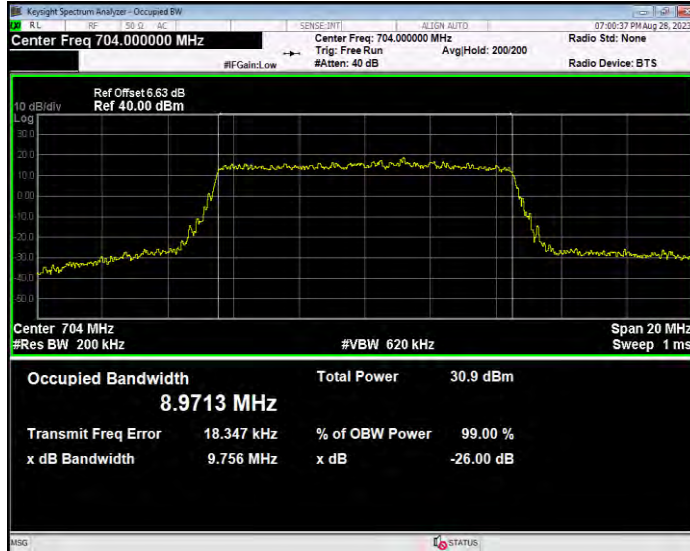

**Band12 QPSK BW=1.4MHz Channel=23017 RB Size=6 Position=#0**

**Band12 QPSK BW=1.4MHz Channel=23095 RB Size=6 Position=#0**

**Band12 QPSK BW=1.4MHz Channel=23173 RB Size=6 Position=#0**

**Band12 QPSK BW=10MHz Channel=23060 RB Size=50 Position=#0**