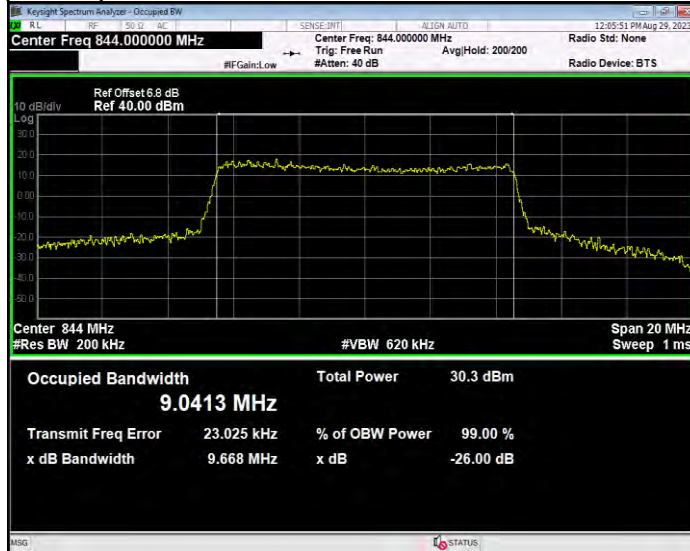

Band26(824-849) 16QAM BW=10MHz Channel=26990 RB Size=50 Position=#0