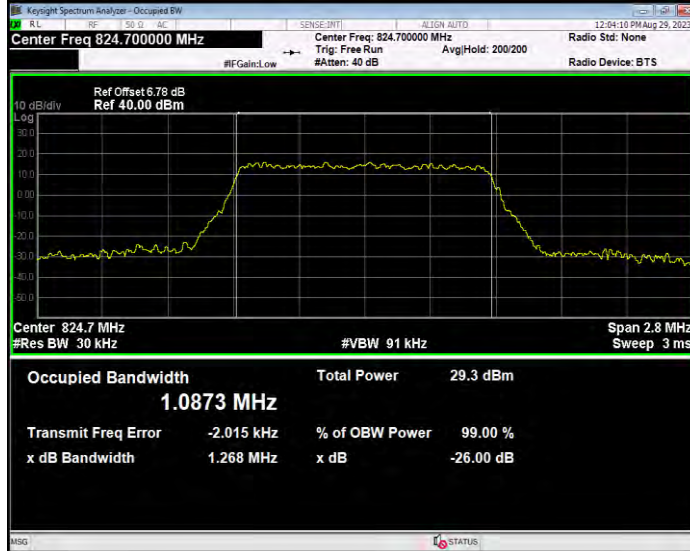

Band26(824-849) 16QAM BW=1.4MHz Channel=26797 RB Size=6 Position=#0