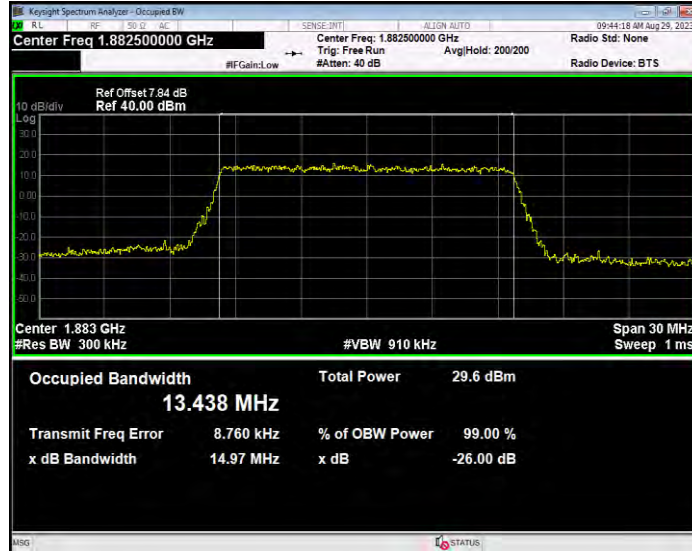

**Band25 16QAM BW=10MHz Channel=26365 RB Size=50 Position=#0**

**Band25 16QAM BW=10MHz Channel=26640 RB Size=50 Position=#0**

**Band25 16QAM BW=15MHz Channel=26115 RB Size=75 Position=#0**

**Band25 16QAM BW=15MHz Channel=26365 RB Size=75 Position=#0**

**Band25 16QAM BW=15MHz Channel=26615 RB Size=75 Position=#0**

**Band25 16QAM BW=20MHz Channel=26140 RB Size=100 Position=#0**

**Band25 16QAM BW=20MHz Channel=26365 RB Size=100 Position=#0**

**Band25 16QAM BW=20MHz Channel=26590 RB Size=100 Position=#0**