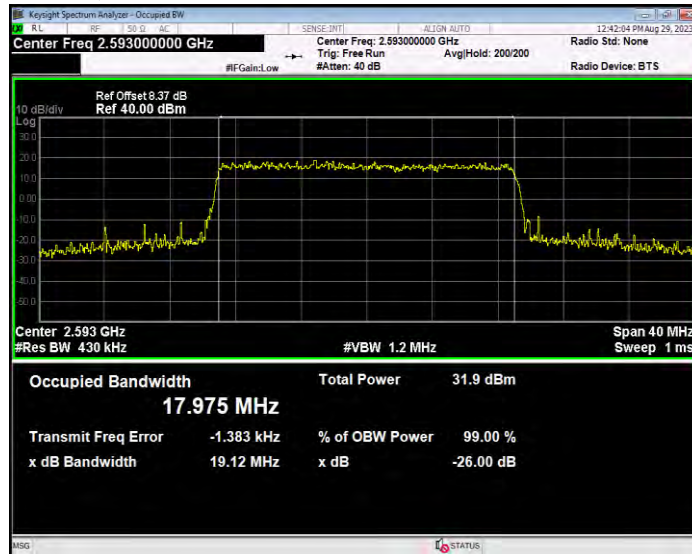

Band41 16QAM BW=20MHz Channel=40620 RB Size=100 Position=#0