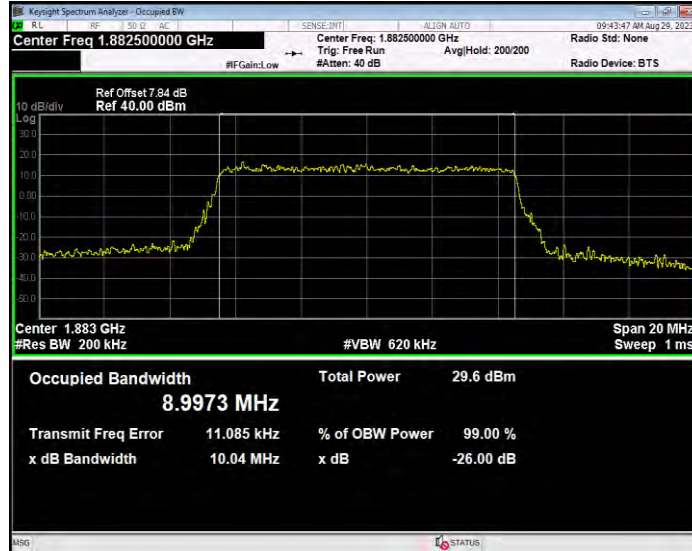

Band25 16QAM BW=10MHz Channel=26365 RB Size=50 Position=#0