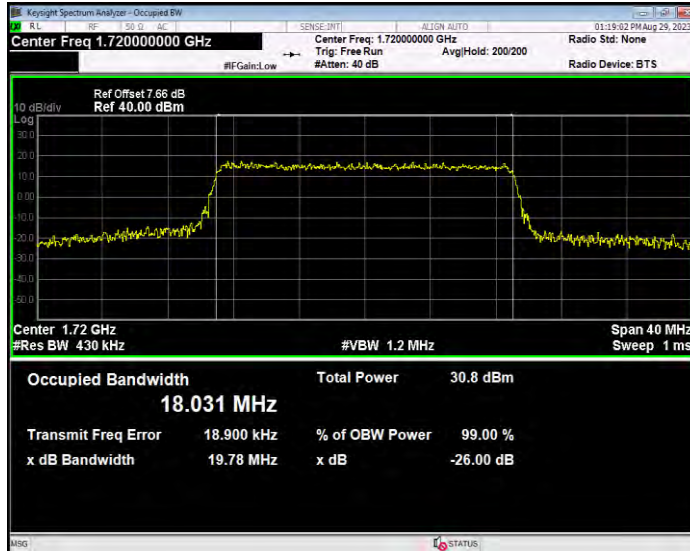

Band66 16QAM BW=20MHz Channel=132072 RB Size=100 Position=#0