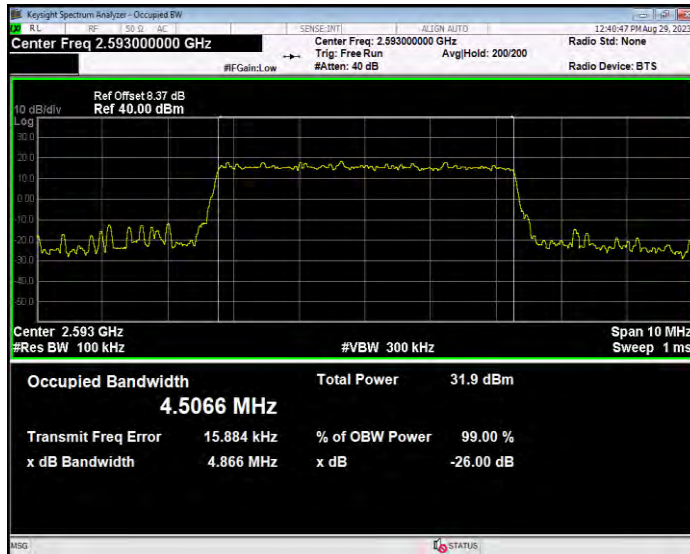

Band41 QPSK BW=5MHz Channel=40620 RB Size=25 Position=#0