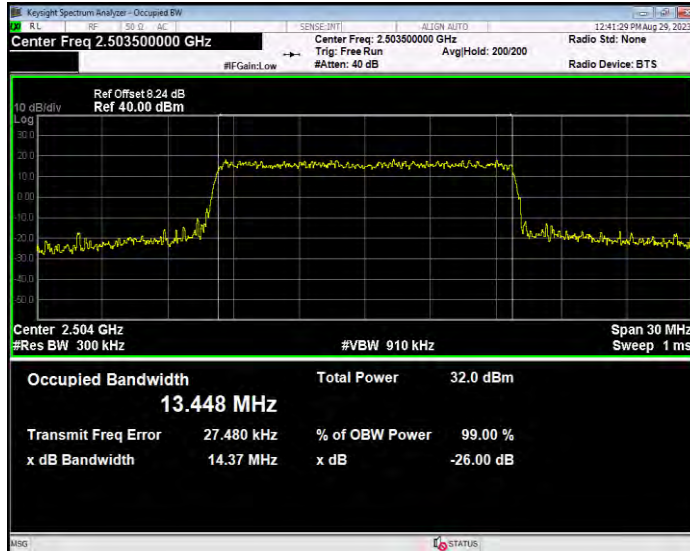

Band41 16QAM BW=15MHz Channel=39725 RB Size=75 Position=#0