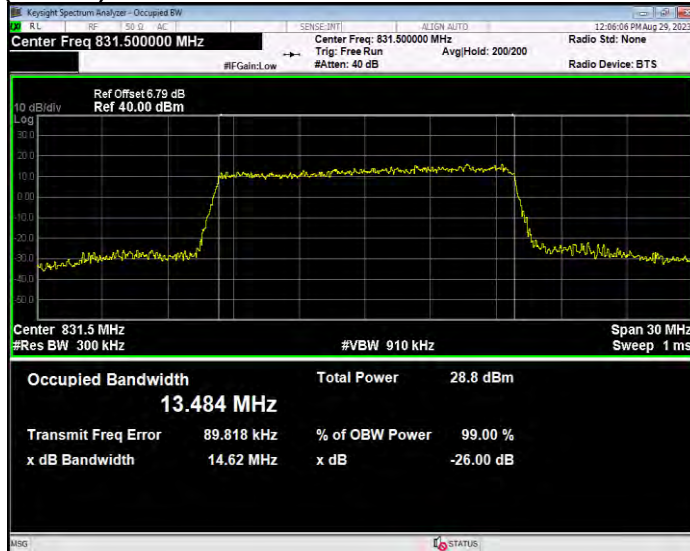

Band26(824-849) 16QAM BW=15MHz Channel=26865 RB Size=75 Position=#0