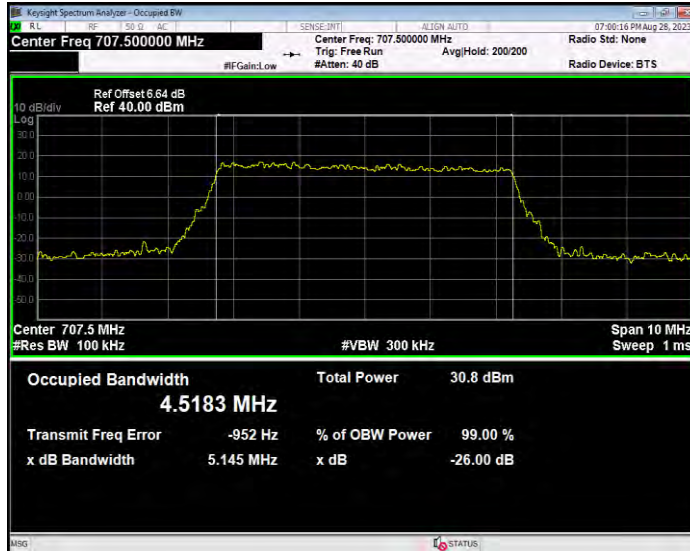

Band12 QPSK BW=5MHz Channel=23095 RB Size=25 Position=#0