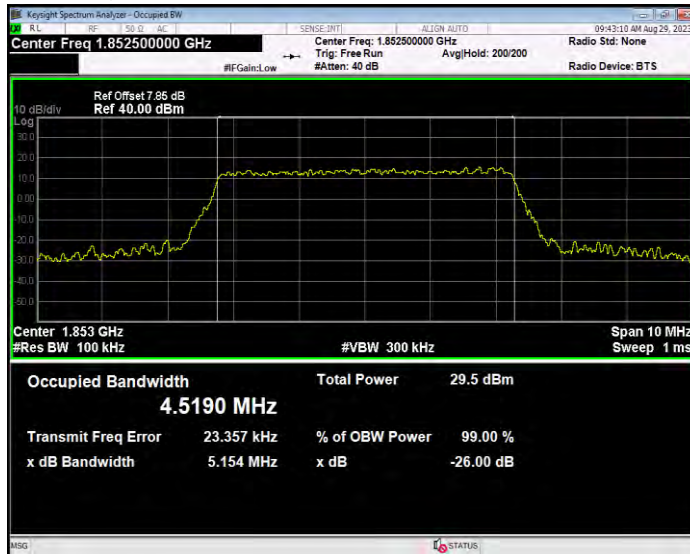

**Band25 16QAM BW=3MHz Channel=26055 RB Size=15 Position=#0**

**Band25 16QAM BW=3MHz Channel=26365 RB Size=15 Position=#0**

**Band25 16QAM BW=3MHz Channel=26675 RB Size=15 Position=#0**

**Band25 16QAM BW=5MHz Channel=26065 RB Size=25 Position=#0**