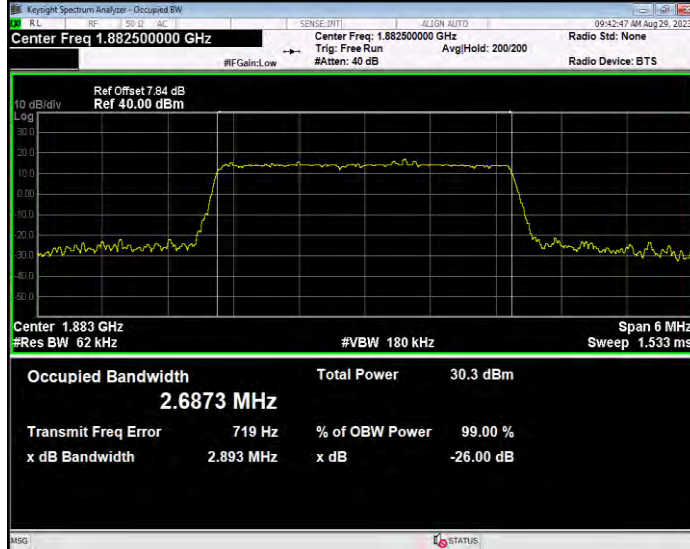

Band25 16QAM BW=3MHz Channel=26365 RB Size=15 Position=#0