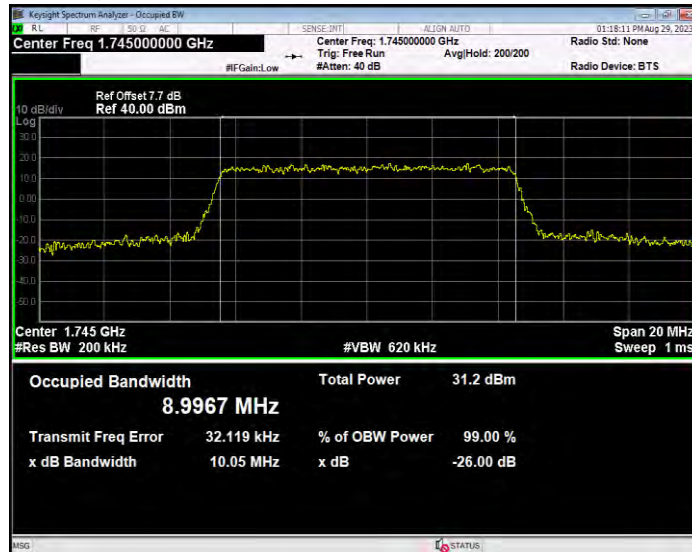

**Band66 16QAM BW=1.4MHz Channel=132322 RB Size=6 Position=#0**

**Band66 16QAM BW=1.4MHz Channel=132665 RB Size=6 Position=#0**

**Band66 16QAM BW=10MHz Channel=132022 RB Size=50 Position=#0**

**Band66 16QAM BW=10MHz Channel=132322 RB Size=50 Position=#0**