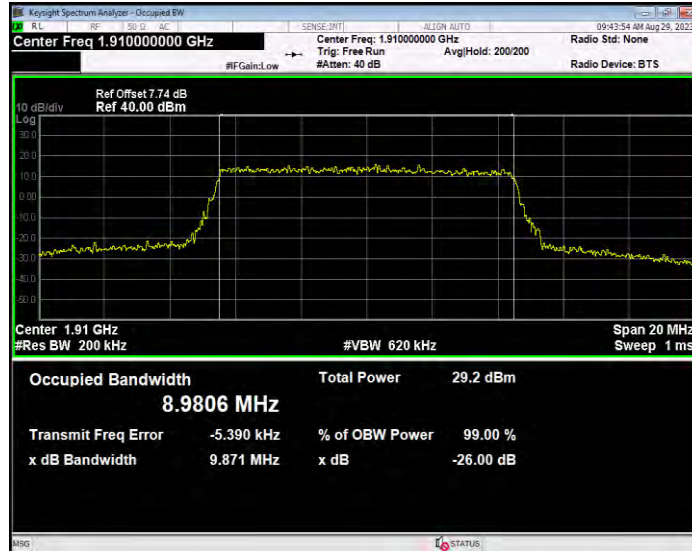

Band25 16QAM BW=10MHz Channel=26640 RB Size=50 Position=#0