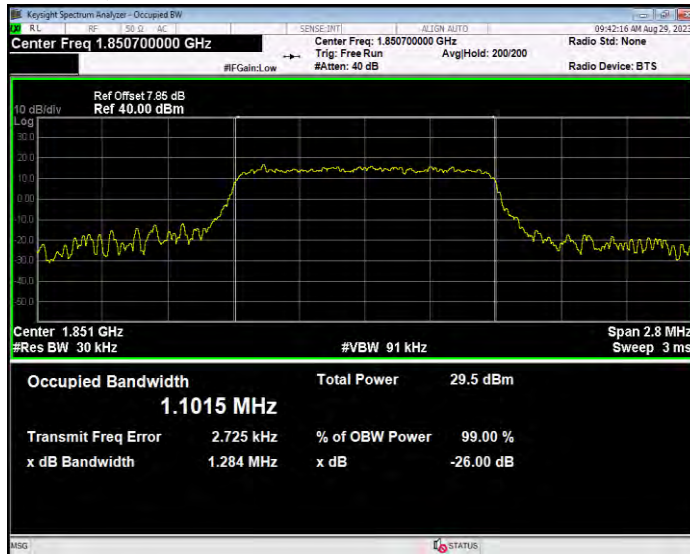

Band25 16QAM BW=1.4MHz Channel=26047 RB Size=6 Position=#0