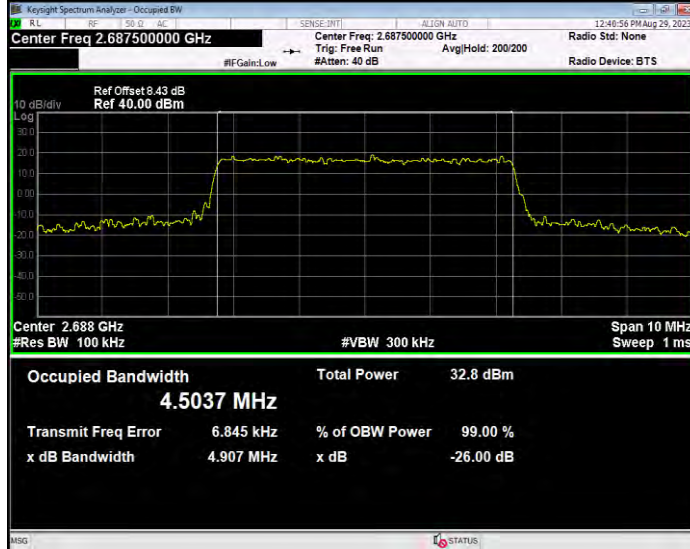

Band41 16QAM BW=5MHz Channel=41565 RB Size=25 Position=#0