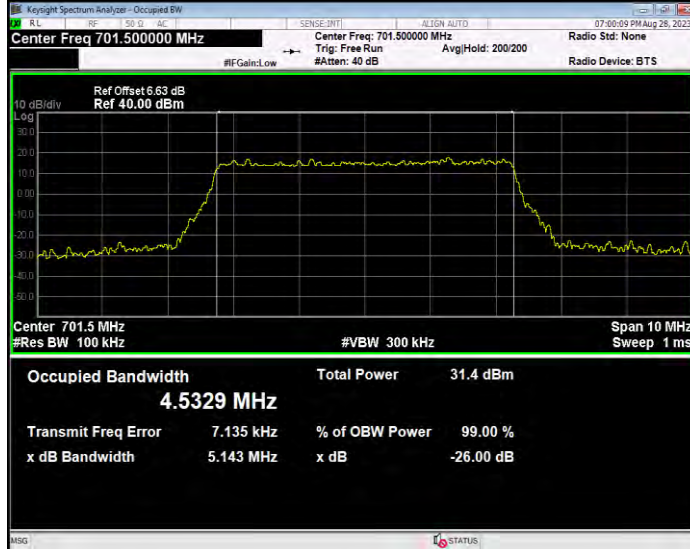

Band12 QPSK BW=5MHz Channel=23035 RB Size=25 Position=#0