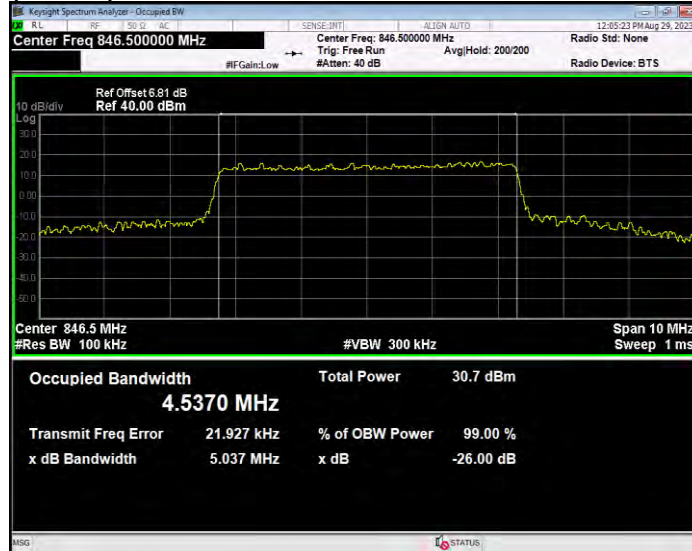

Band26(824-849) 16QAM BW=5MHz Channel=27015 RB Size=25 Position=#0