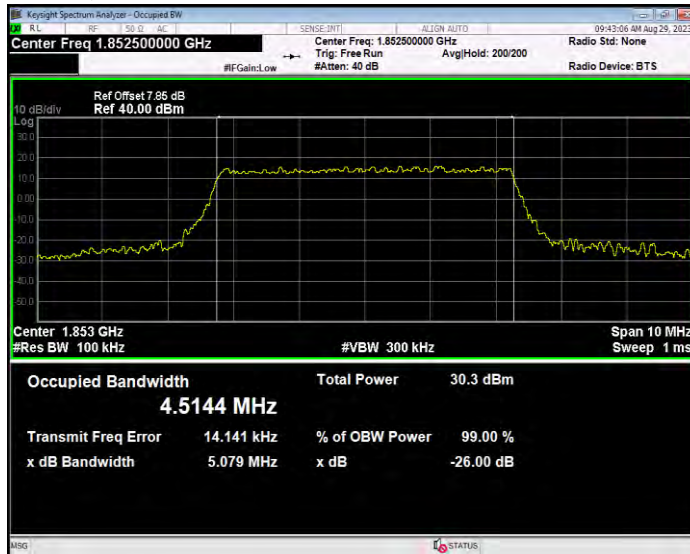

Band25 QPSK BW=5MHz Channel=26065 RB Size=25 Position=#0