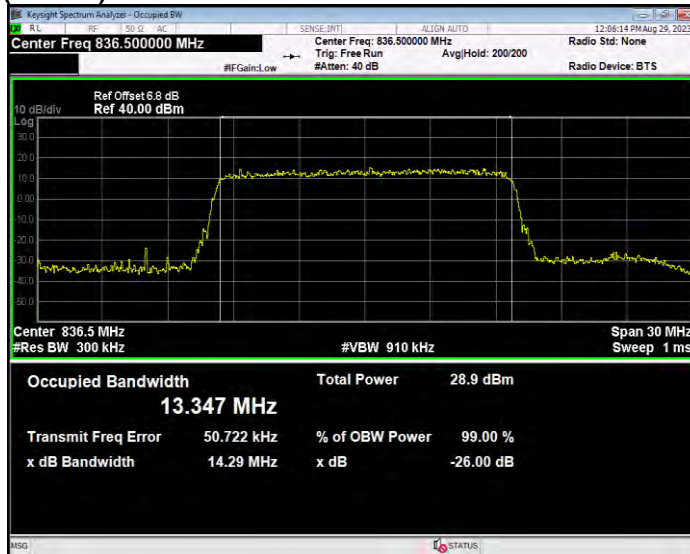

Band26(824-849) 16QAM BW=15MHz Channel=26915 RB Size=75 Position=#0