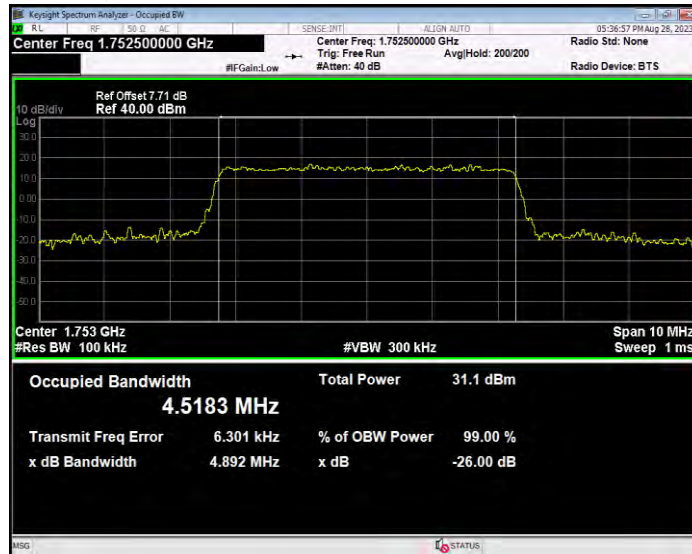

Band4 16QAM BW=5MHz Channel=20375 RB Size=25 Position=#0