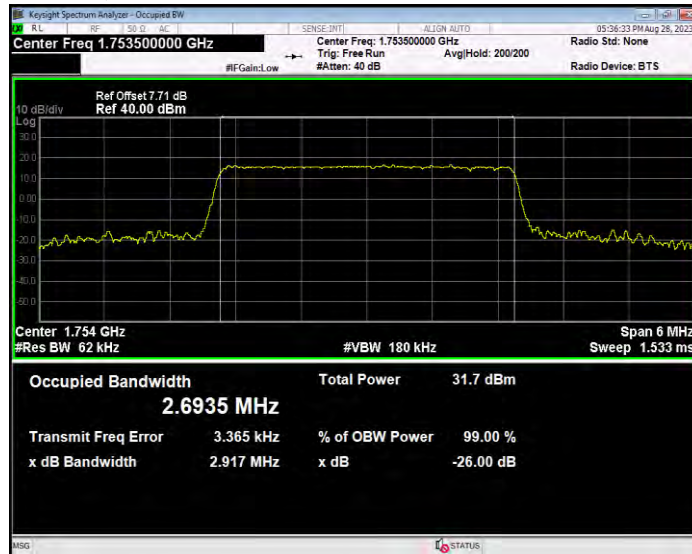

Band4 16QAM BW=3MHz Channel=20385 RB Size=15 Position=#0