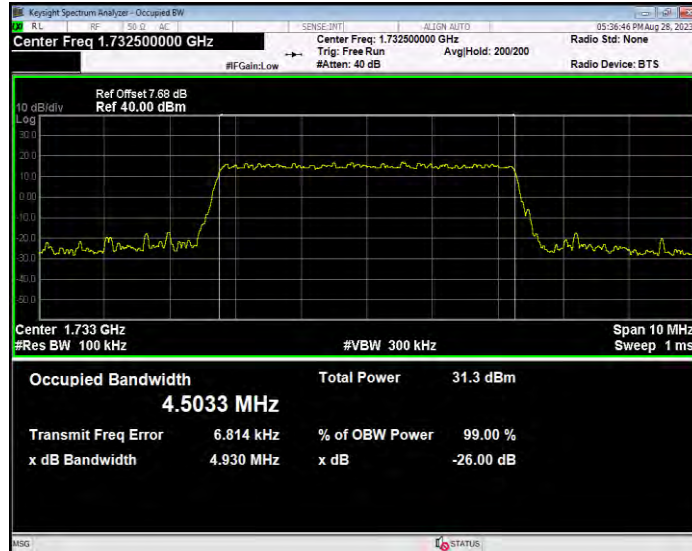

Band4 QPSK BW=5MHz Channel=20175 RB Size=25 Position=#0