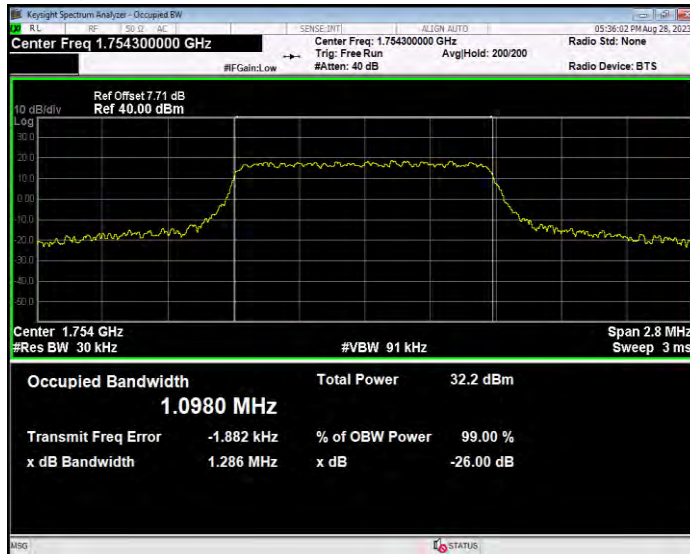

Band4 QPSK BW=1.4MHz Channel=20393 RB Size=6 Position=#0