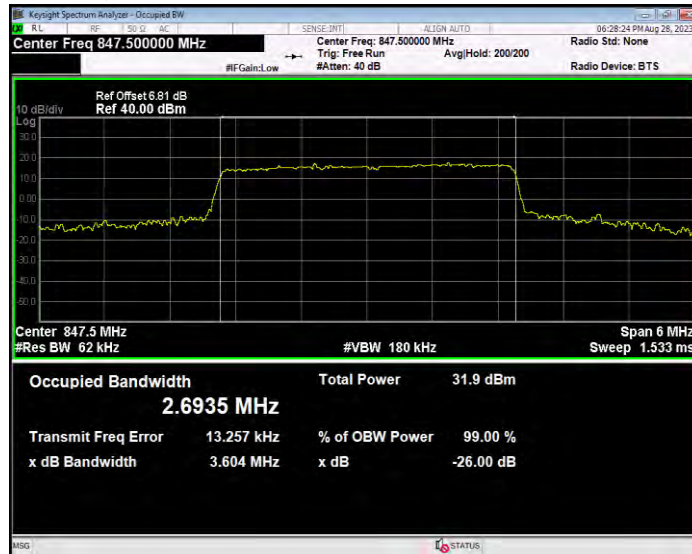

Band5 16QAM BW=3MHz Channel=20635 RB Size=15 Position=#0