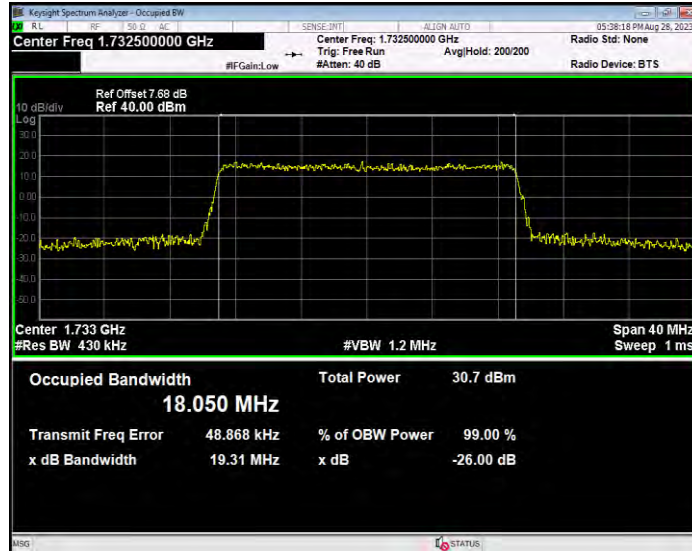

Band4 16QAM BW=20MHz Channel=20175 RB Size=100 Position=#0