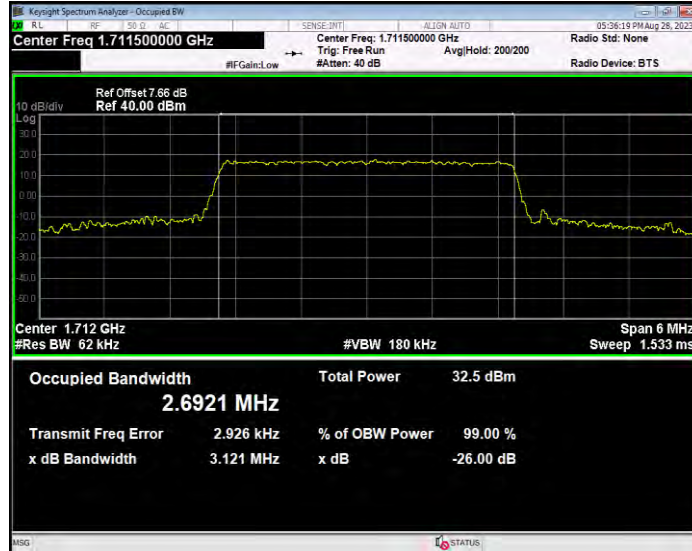

Band4 16QAM BW=3MHz Channel=19965 RB Size=15 Position=#0