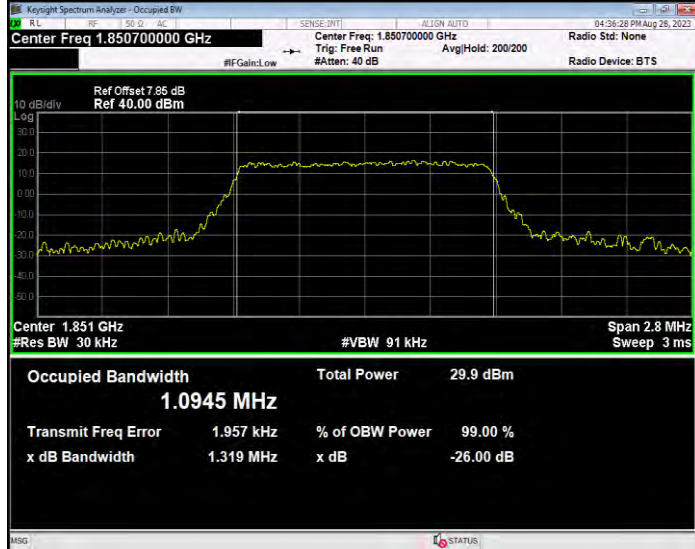

Band2 16QAM BW=1.4MHz Channel=18607 RB Size=6 Position=#0