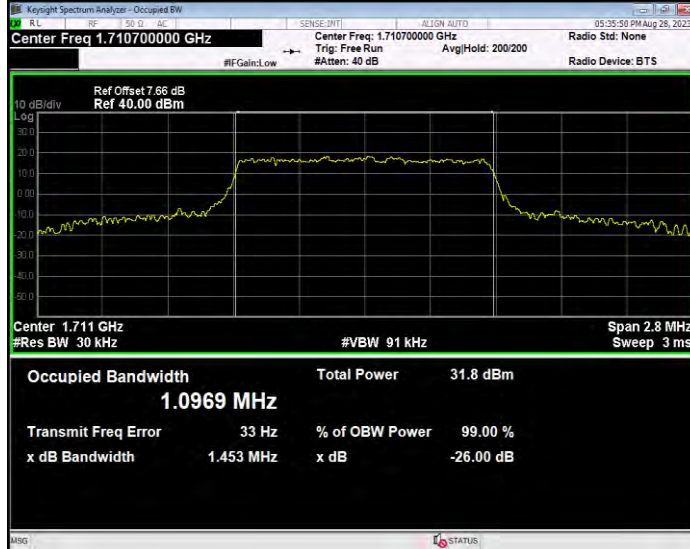

Band4 16QAM BW=1.4MHz Channel=19957 RB Size=6 Position=#0