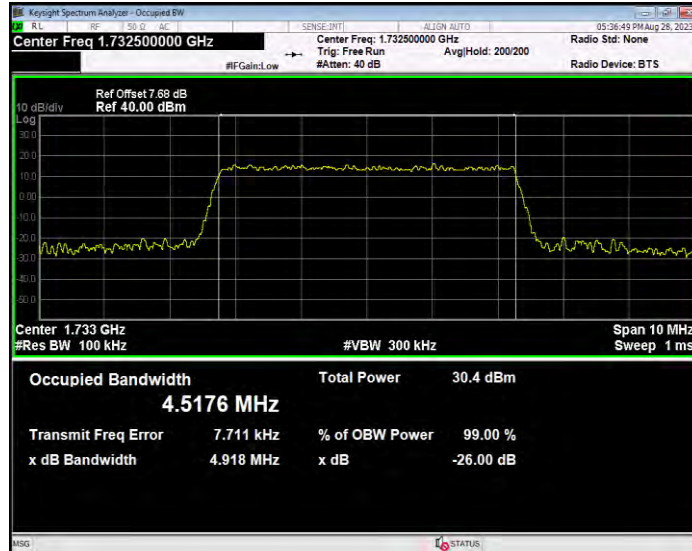

Band4 16QAM BW=5MHz Channel=20175 RB Size=25 Position=#0