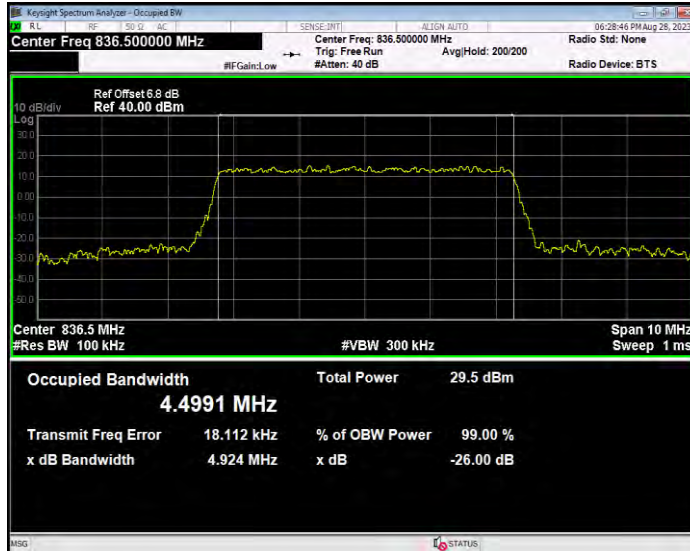

Band5 16QAM BW=5MHz Channel=20525 RB Size=25 Position=#0