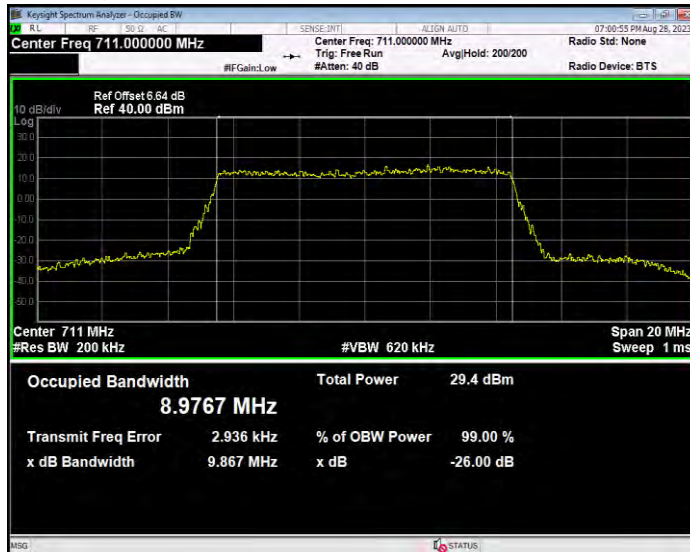

Band12 16QAM BW=10MHz Channel=23130 RB Size=50 Position=#0