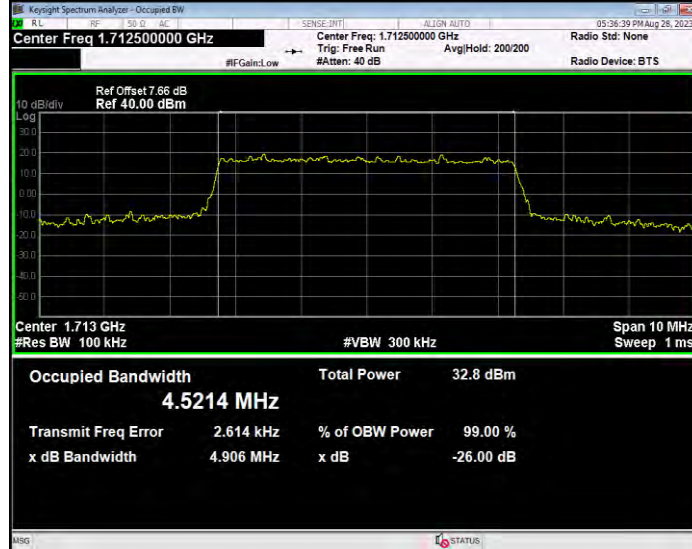

Band4 QPSK BW=5MHz Channel=19975 RB Size=25 Position=#0