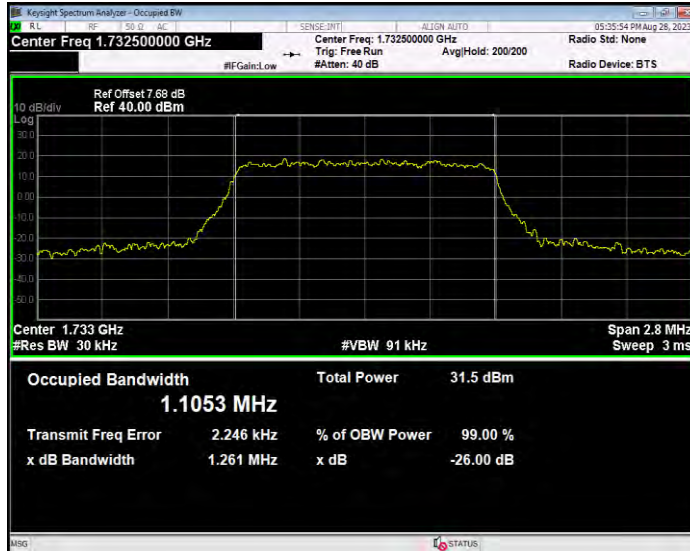

Band4 16QAM BW=5MHz Channel=20175 RB Size=25 Position=#0

Band4 16QAM BW=5MHz Channel=20375 RB Size=25 Position=#0

Band4 QPSK BW=1.4MHz Channel=19957 RB Size=6 Position=#0

Band4 QPSK BW=1.4MHz Channel=20175 RB Size=6 Position=#0