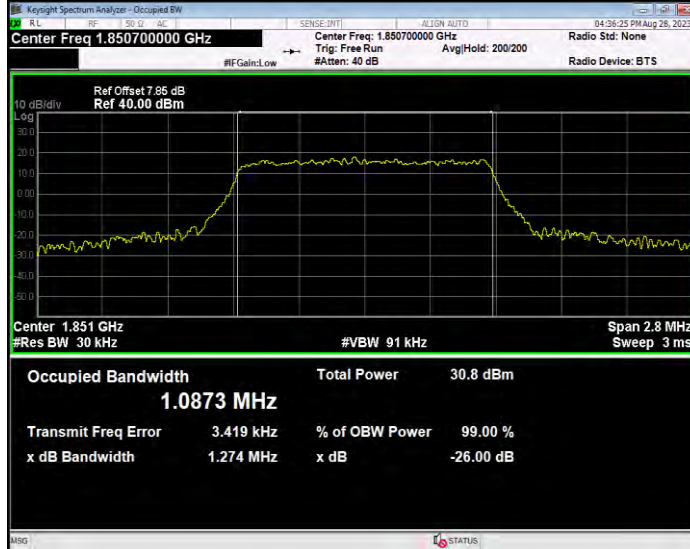

Band2 QPSK BW=1.4MHz Channel=18607 RB Size=6 Position=#0