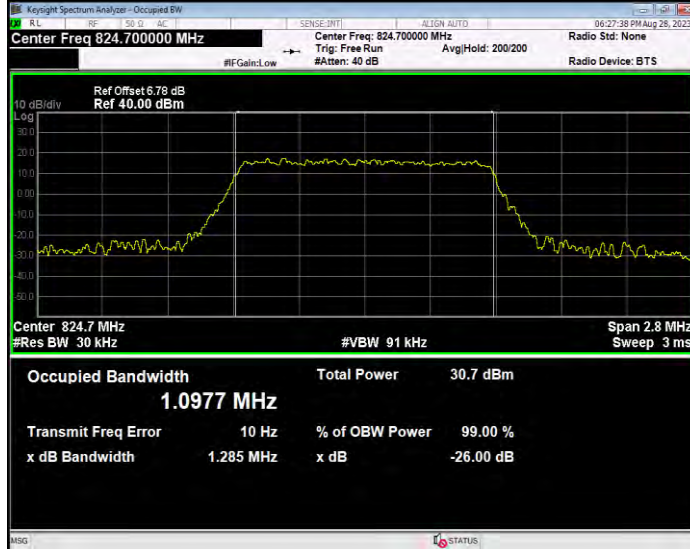

Band5 QPSK BW=1.4MHz Channel=20407 RB Size=6 Position=#0