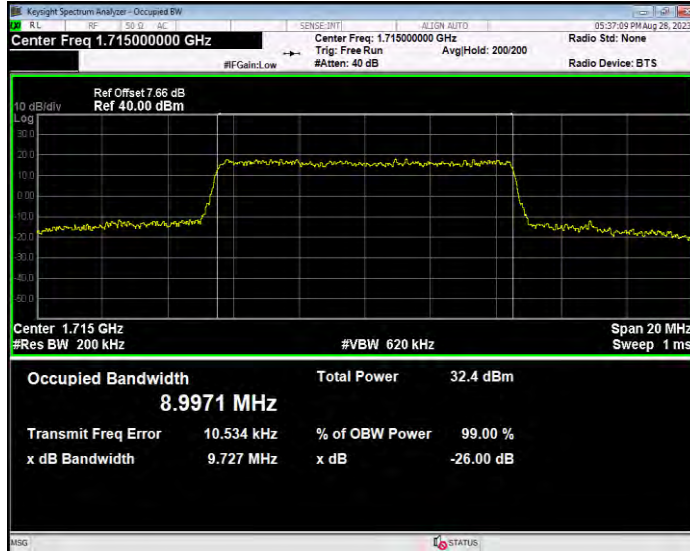

Band4 QPSK BW=10MHz Channel=20000 RB Size=50 Position=#0