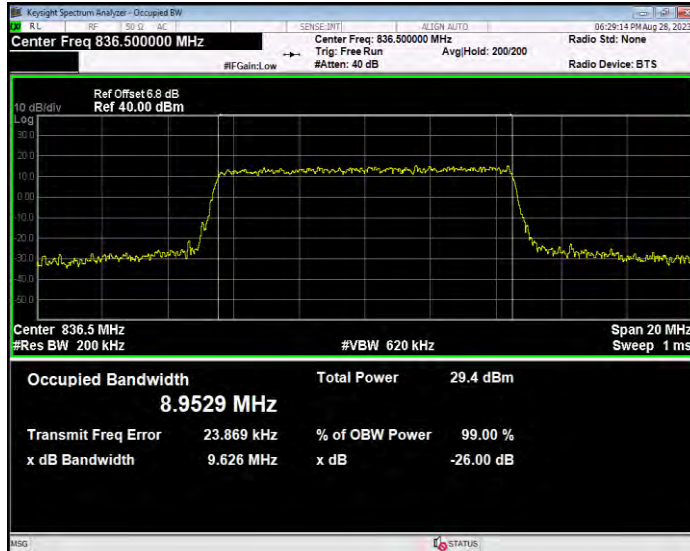

Band5 16QAM BW=10MHz Channel=20525 RB Size=50 Position=#0