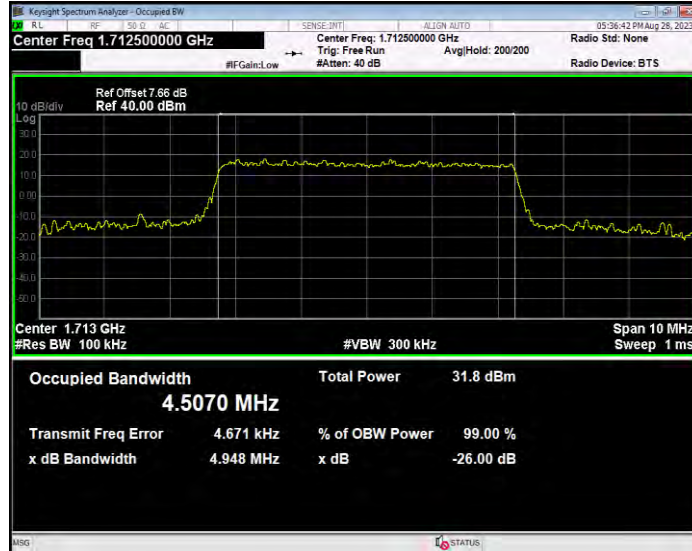

Band4 16QAM BW=3MHz Channel=19965 RB Size=15 Position=#0

Band4 16QAM BW=3MHz Channel=20175 RB Size=15 Position=#0

Band4 16QAM BW=3MHz Channel=20385 RB Size=15 Position=#0

Band4 16QAM BW=5MHz Channel=19975 RB Size=25 Position=#0