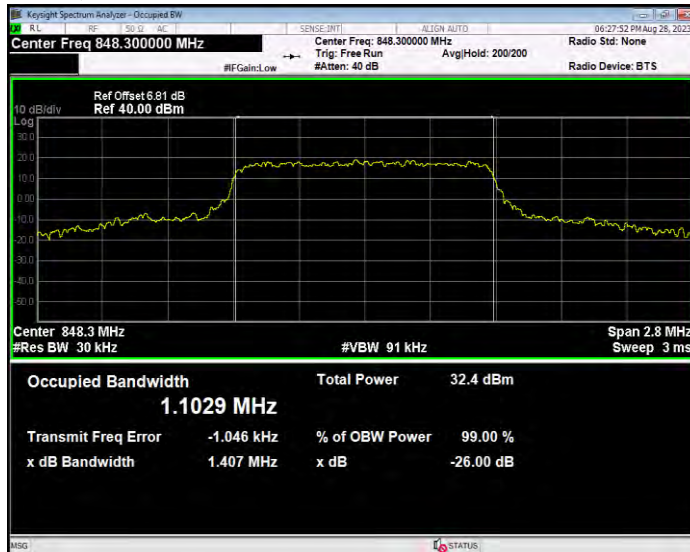

Band5 QPSK BW=1.4MHz Channel=20643 RB Size=6 Position=#0