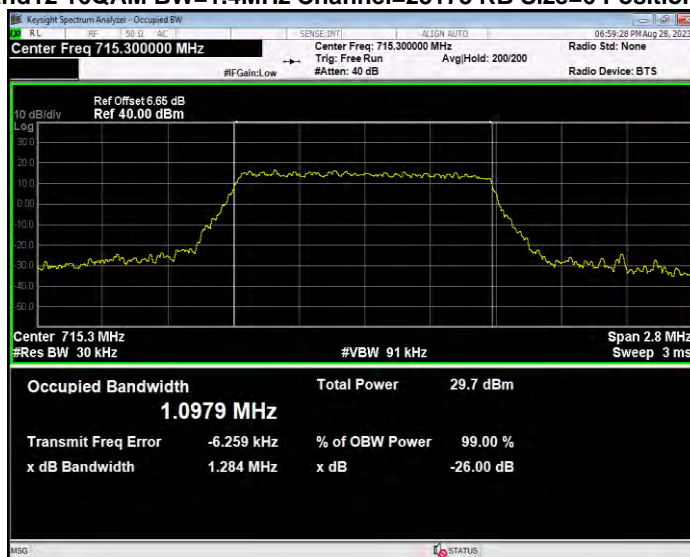

Band12 16QAM BW=1.4MHz Channel=23173 RB Size=6 Position=#0