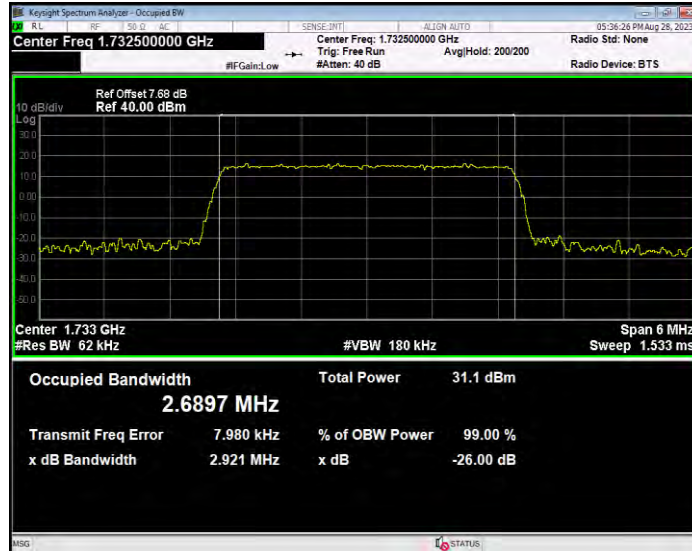

Band4 16QAM BW=3MHz Channel=20175 RB Size=15 Position=#0