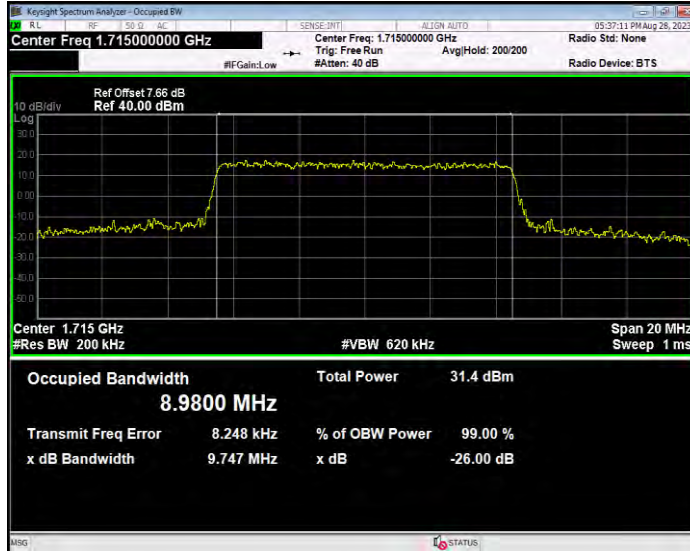

Band4 16QAM BW=1.4MHz Channel=19957 RB Size=6 Position=#0

Band4 16QAM BW=1.4MHz Channel=20175 RB Size=6 Position=#0

Band4 16QAM BW=1.4MHz Channel=20393 RB Size=6 Position=#0

Band4 16QAM BW=10MHz Channel=20000 RB Size=50 Position=#0