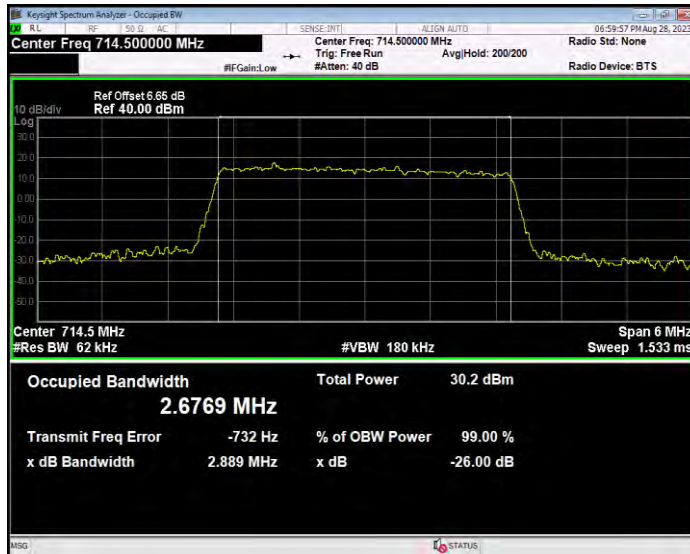

Band12 16QAM BW=3MHz Channel=23165 RB Size=15 Position=#0