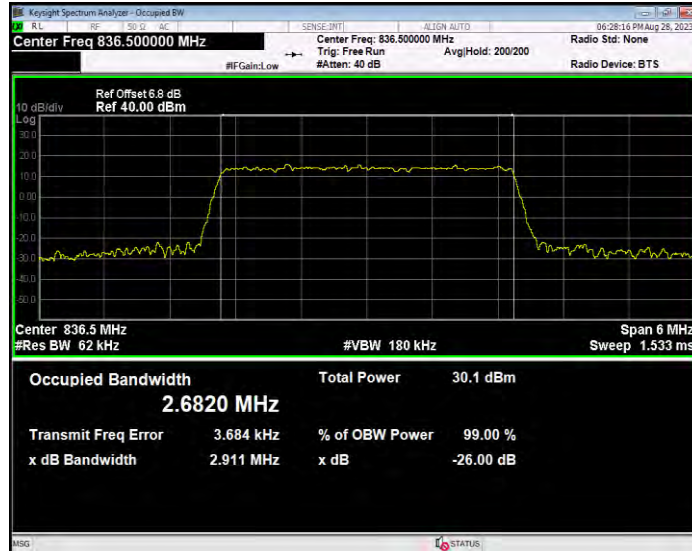

Band5 16QAM BW=10MHz Channel=20525 RB Size=50 Position=#0

Band5 16QAM BW=10MHz Channel=20600 RB Size=50 Position=#0

Band5 16QAM BW=3MHz Channel=20415 RB Size=15 Position=#0

Band5 16QAM BW=3MHz Channel=20525 RB Size=15 Position=#0