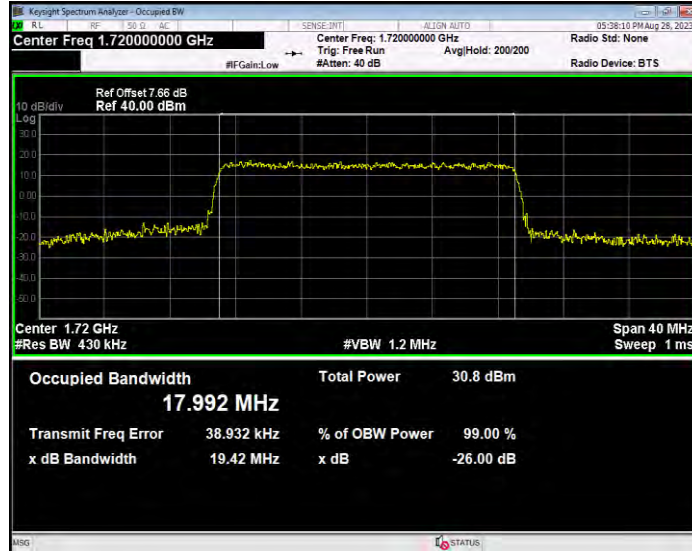

Band4 16QAM BW=20MHz Channel=20050 RB Size=100 Position=#0