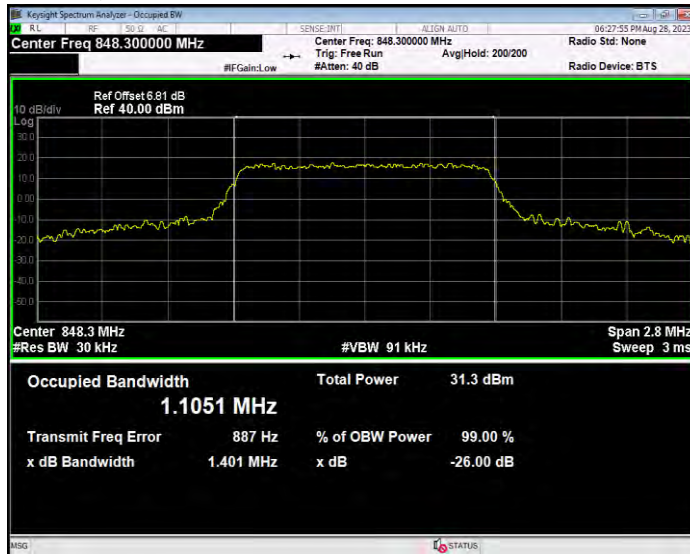

Band5 16QAM BW=1.4MHz Channel=20643 RB Size=6 Position=#0