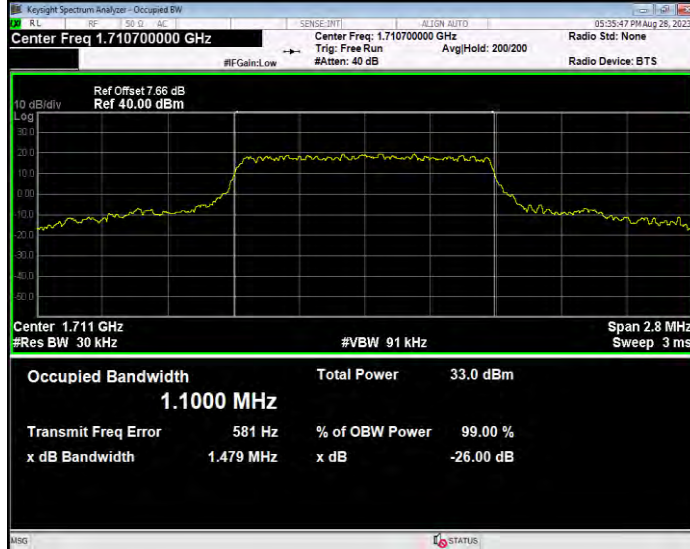

Band4 QPSK BW=1.4MHz Channel=19957 RB Size=6 Position=#0