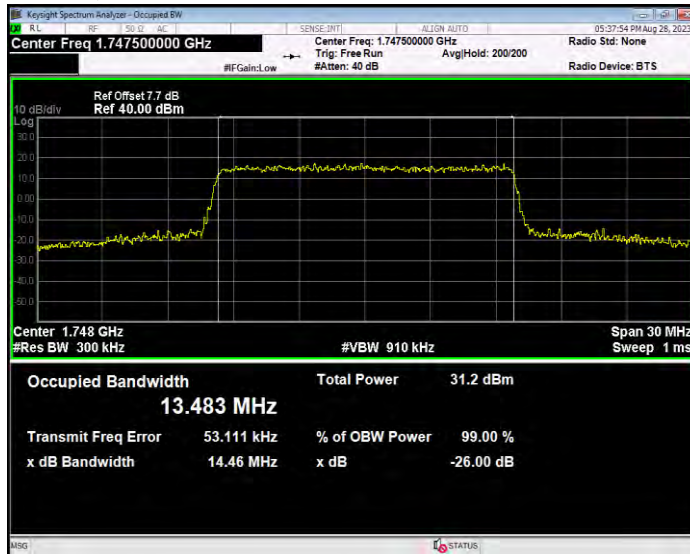

Band4 16QAM BW=15MHz Channel=20325 RB Size=75 Position=#0