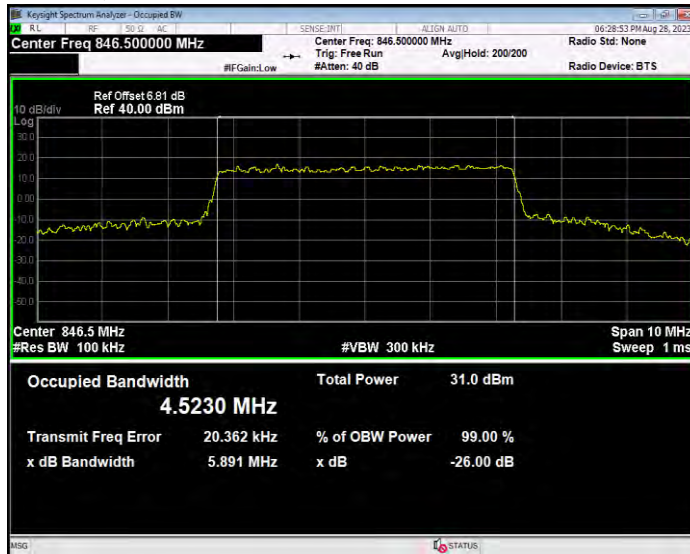

Band5 16QAM BW=3MHz Channel=20635 RB Size=15 Position=#0

Band5 16QAM BW=5MHz Channel=20425 RB Size=25 Position=#0

Band5 16QAM BW=5MHz Channel=20525 RB Size=25 Position=#0

Band5 16QAM BW=5MHz Channel=20625 RB Size=25 Position=#0