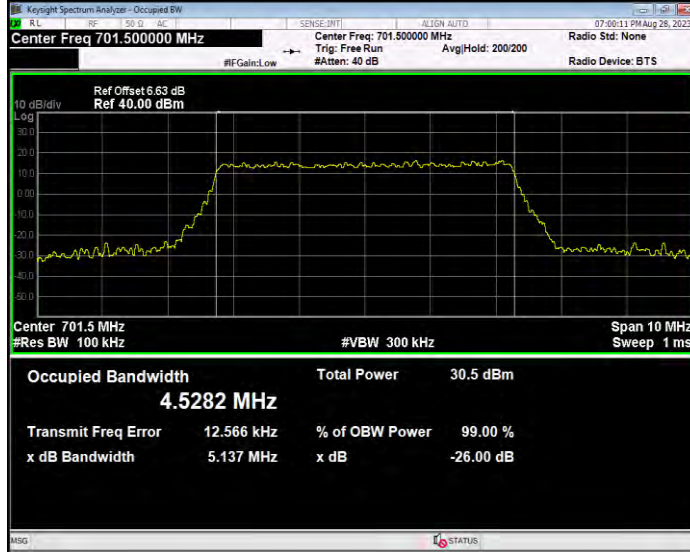

Band12 16QAM BW=5MHz Channel=23035 RB Size=25 Position=#0