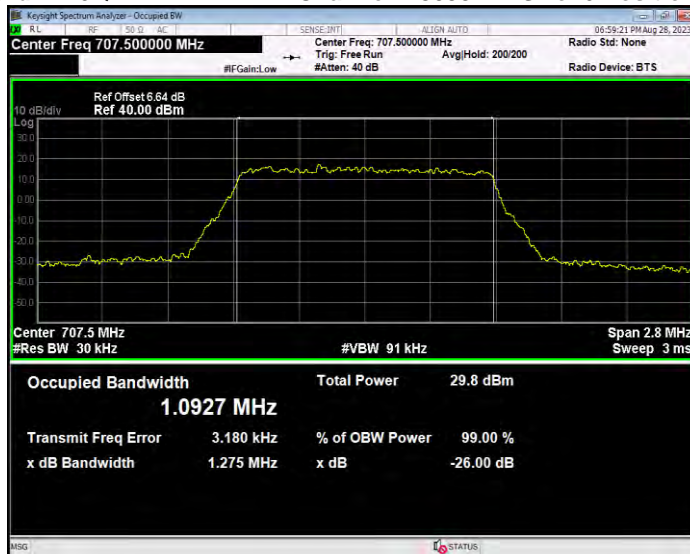

Band12 16QAM BW=1.4MHz Channel=23095 RB Size=6 Position=#0