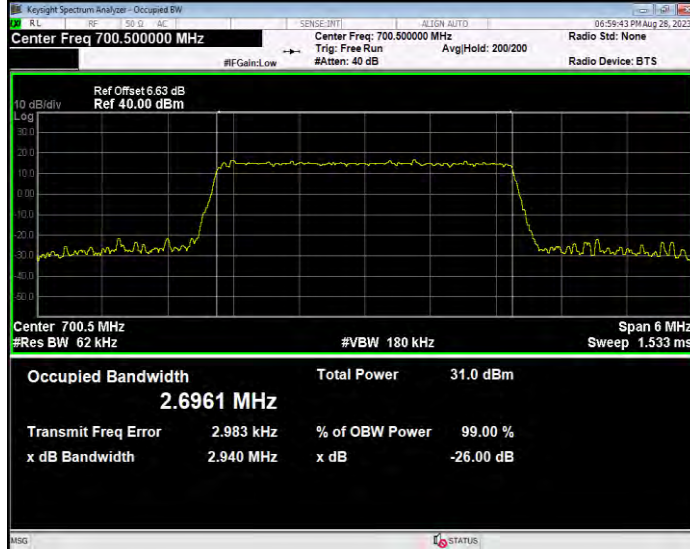

Band12 16QAM BW=3MHz Channel=23025 RB Size=15 Position=#0