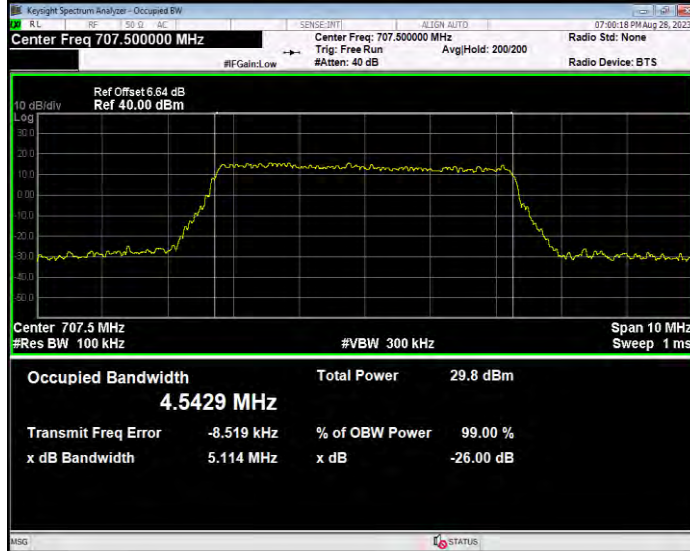

Band12 16QAM BW=5MHz Channel=23095 RB Size=25 Position=#0