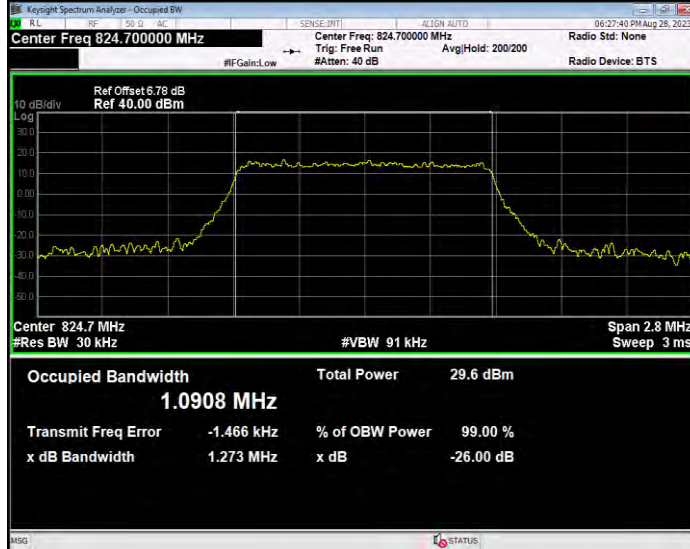

Band5 16QAM BW=1.4MHz Channel=20407 RB Size=6 Position=#0