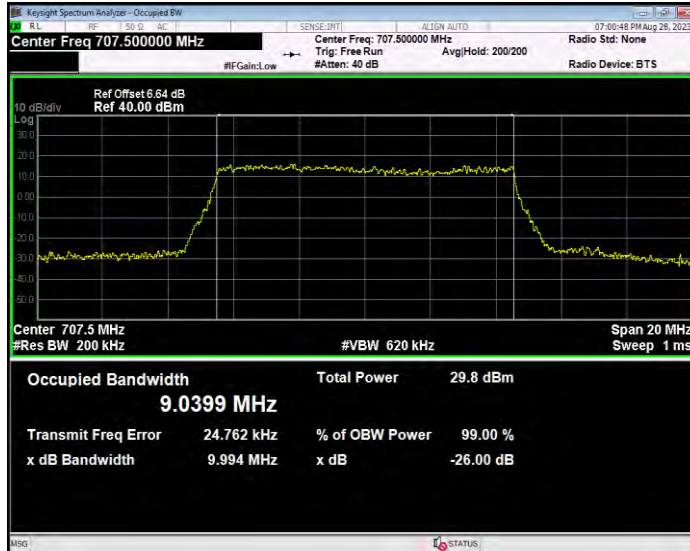

Band12 16QAM BW=10MHz Channel=23095 RB Size=50 Position=#0