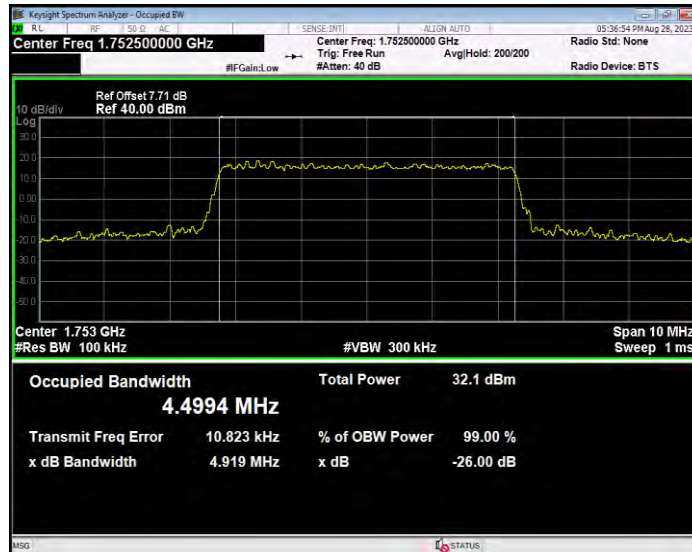

Band4 QPSK BW=3MHz Channel=20385 RB Size=15 Position=#0

Band4 QPSK BW=5MHz Channel=19975 RB Size=25 Position=#0

Band4 QPSK BW=5MHz Channel=20175 RB Size=25 Position=#0

Band4 QPSK BW=5MHz Channel=20375 RB Size=25 Position=#0