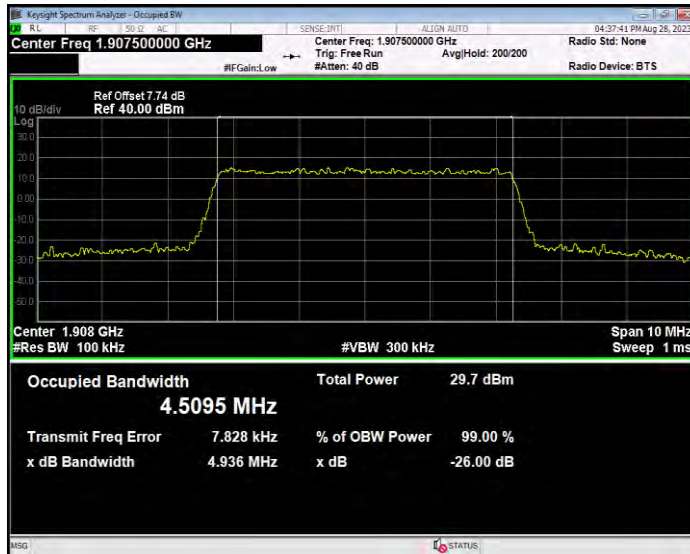

Band2 16QAM BW=5MHz Channel=19175 RB Size=25 Position=#0