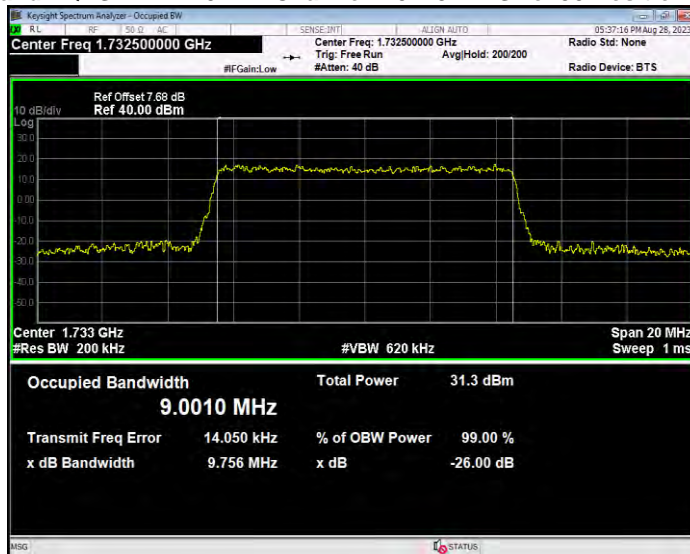

Band4 QPSK BW=10MHz Channel=20175 RB Size=50 Position=#0