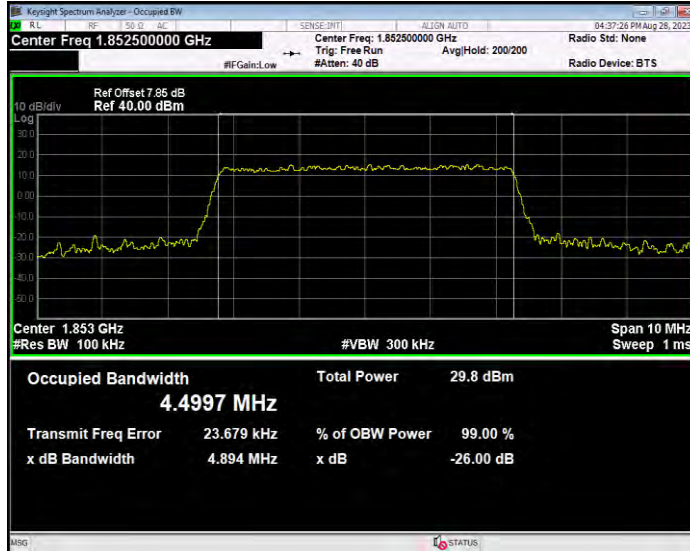

Band2 16QAM BW=3MHz Channel=18615 RB Size=15 Position=#0

Band2 16QAM BW=3MHz Channel=18900 RB Size=15 Position=#0

Band2 16QAM BW=3MHz Channel=19185 RB Size=15 Position=#0

Band2 16QAM BW=5MHz Channel=18625 RB Size=25 Position=#0