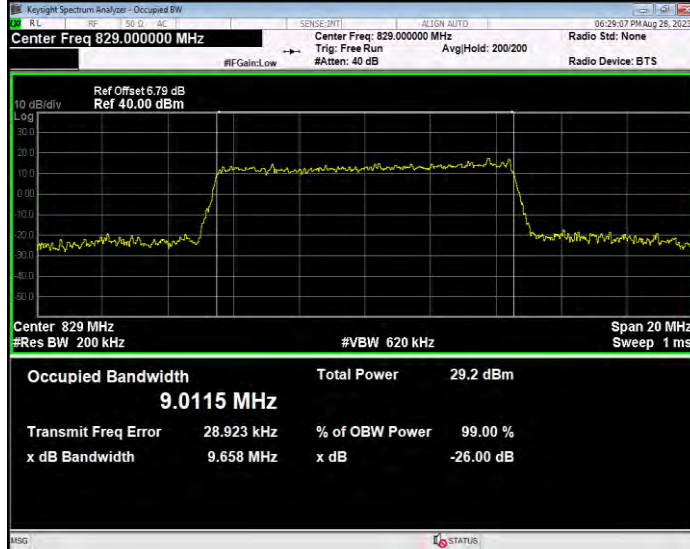

Band5 16QAM BW=1.4MHz Channel=20407 RB Size=6 Position=#0

Band5 16QAM BW=1.4MHz Channel=20525 RB Size=6 Position=#0

Band5 16QAM BW=1.4MHz Channel=20643 RB Size=6 Position=#0

Band5 16QAM BW=10MHz Channel=20450 RB Size=50 Position=#0