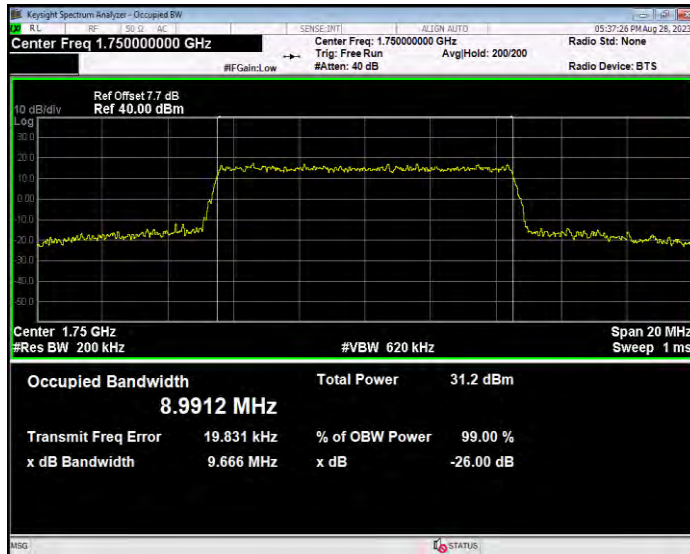

Band4 16QAM BW=10MHz Channel=20350 RB Size=50 Position=#0