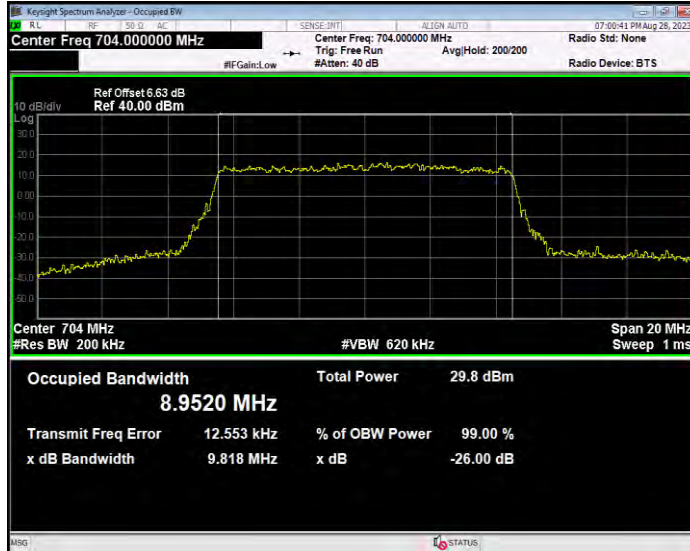

Band12 16QAM BW=1.4MHz Channel=23017 RB Size=6 Position=#0

Band12 16QAM BW=1.4MHz Channel=23095 RB Size=6 Position=#0

Band12 16QAM BW=1.4MHz Channel=23173 RB Size=6 Position=#0

Band12 16QAM BW=10MHz Channel=23060 RB Size=50 Position=#0