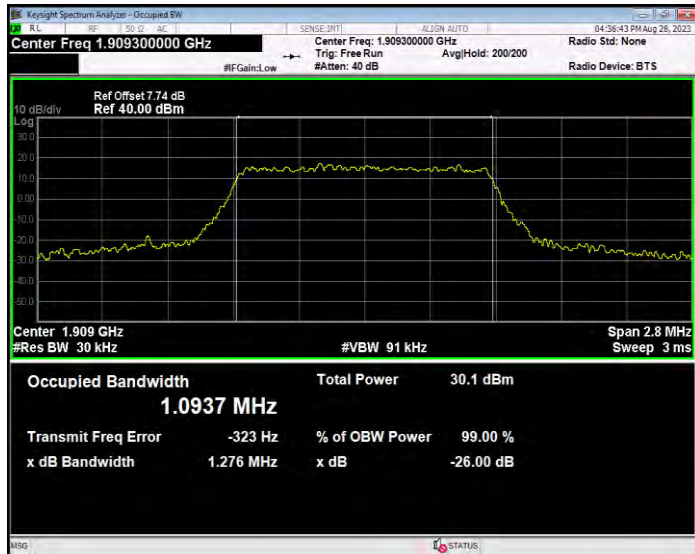

Band2 16QAM BW=1.4MHz Channel=19193 RB Size=6 Position=#0