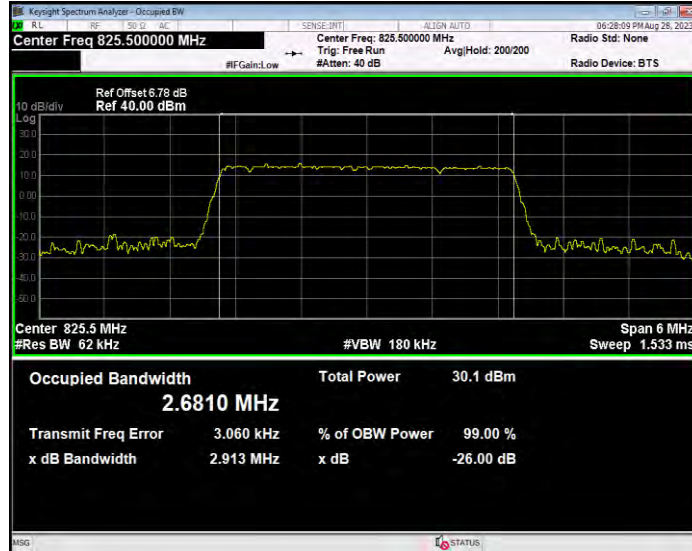

Band5 16QAM BW=3MHz Channel=20415 RB Size=15 Position=#0