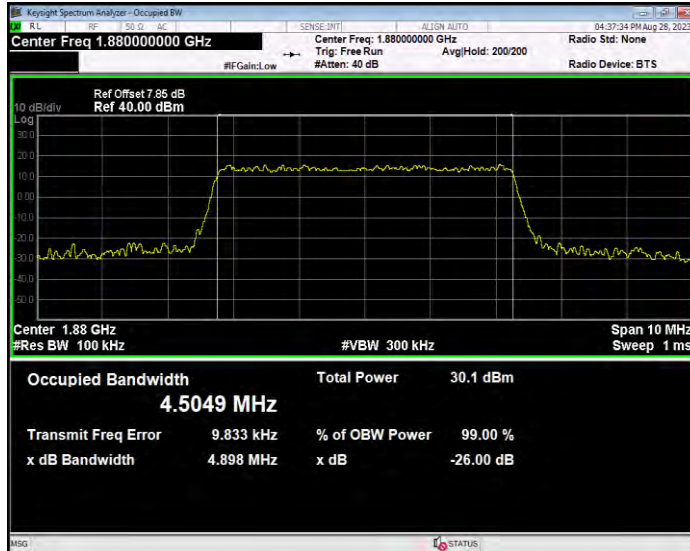

Band2 16QAM BW=5MHz Channel=18900 RB Size=25 Position=#0