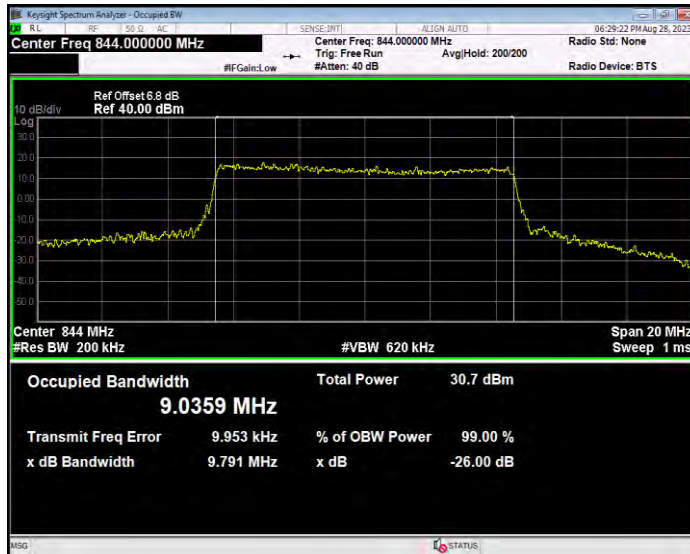

Band5 16QAM BW=10MHz Channel=20600 RB Size=50 Position=#0