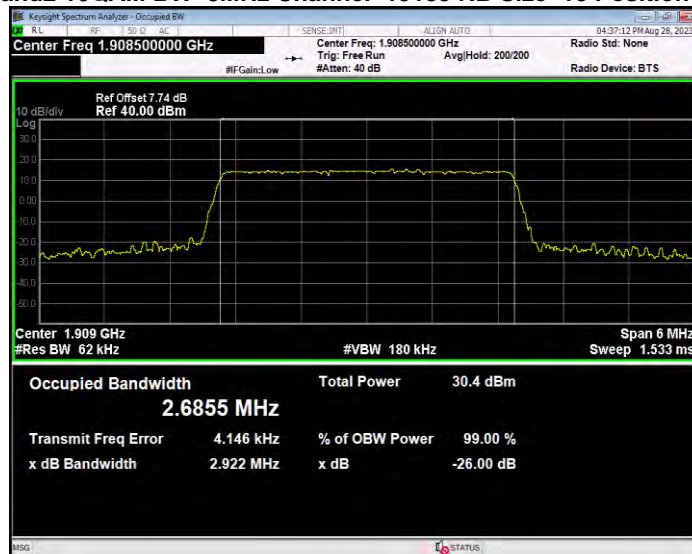

Band2 16QAM BW=3MHz Channel=19185 RB Size=15 Position=#0