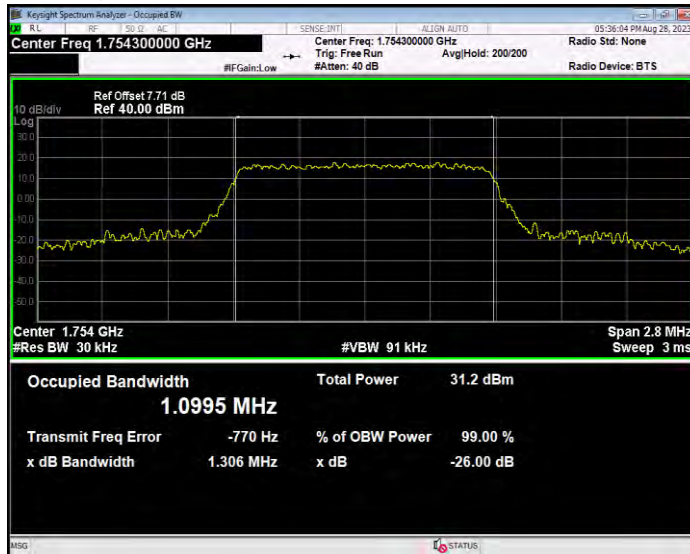

Band4 16QAM BW=1.4MHz Channel=20393 RB Size=6 Position=#0