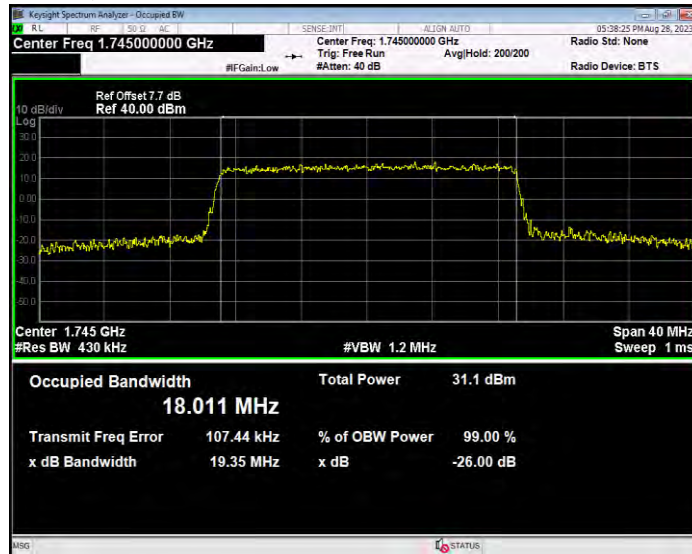

Band4 16QAM BW=15MHz Channel=20325 RB Size=75 Position=#0

Band4 16QAM BW=20MHz Channel=20050 RB Size=100 Position=#0

Band4 16QAM BW=20MHz Channel=20175 RB Size=100 Position=#0

Band4 16QAM BW=20MHz Channel=20300 RB Size=100 Position=#0