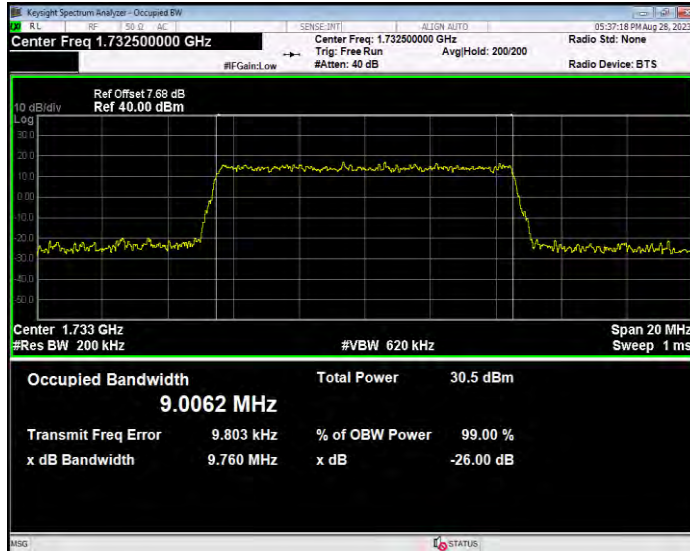

Band4 16QAM BW=10MHz Channel=20175 RB Size=50 Position=#0