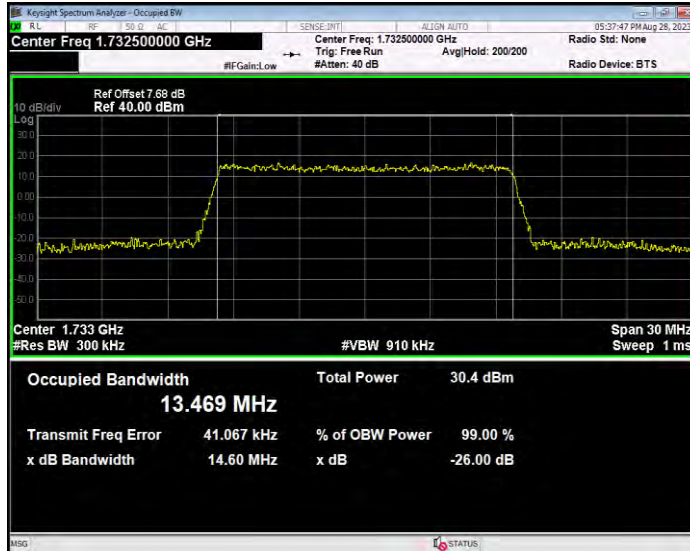

Band4 16QAM BW=10MHz Channel=20175 RB Size=50 Position=#0

Band4 16QAM BW=10MHz Channel=20350 RB Size=50 Position=#0

Band4 16QAM BW=15MHz Channel=20025 RB Size=75 Position=#0

Band4 16QAM BW=15MHz Channel=20175 RB Size=75 Position=#0