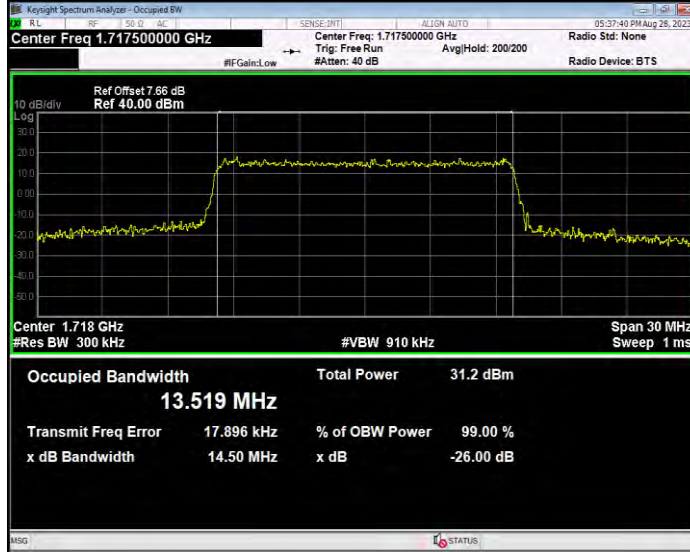

Band4 16QAM BW=15MHz Channel=20025 RB Size=75 Position=#0