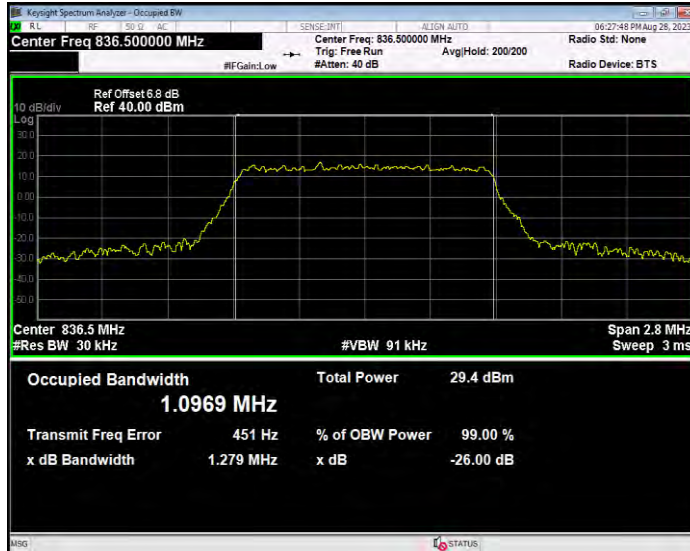

Band5 16QAM BW=1.4MHz Channel=20525 RB Size=6 Position=#0