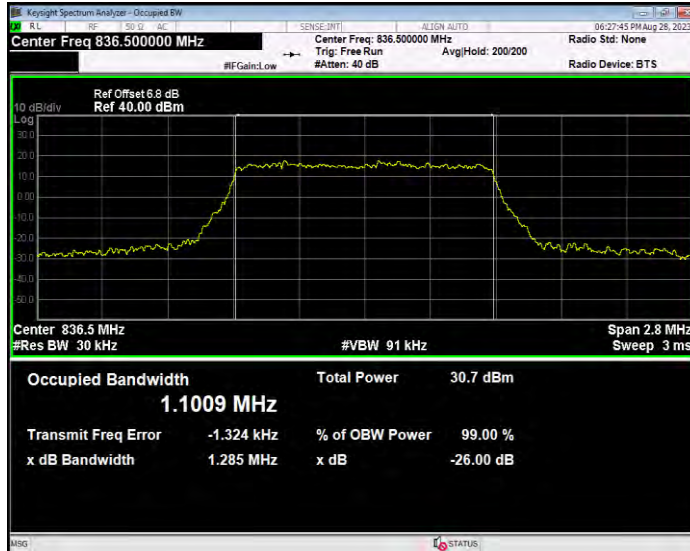

Band5 QPSK BW=1.4MHz Channel=20525 RB Size=6 Position=#0