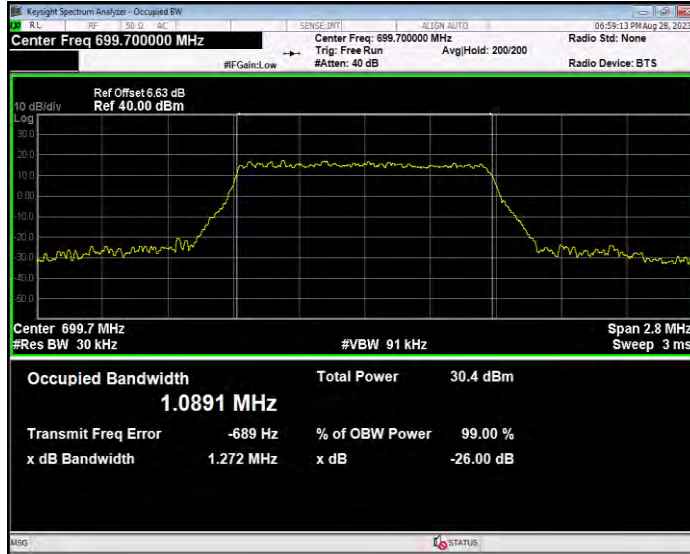

Band12 16QAM BW=1.4MHz Channel=23017 RB Size=6 Position=#0