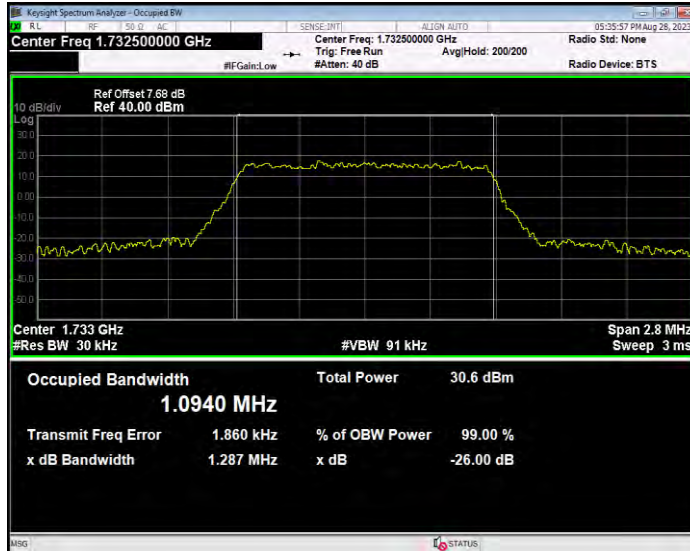

Band4 16QAM BW=1.4MHz Channel=20175 RB Size=6 Position=#0