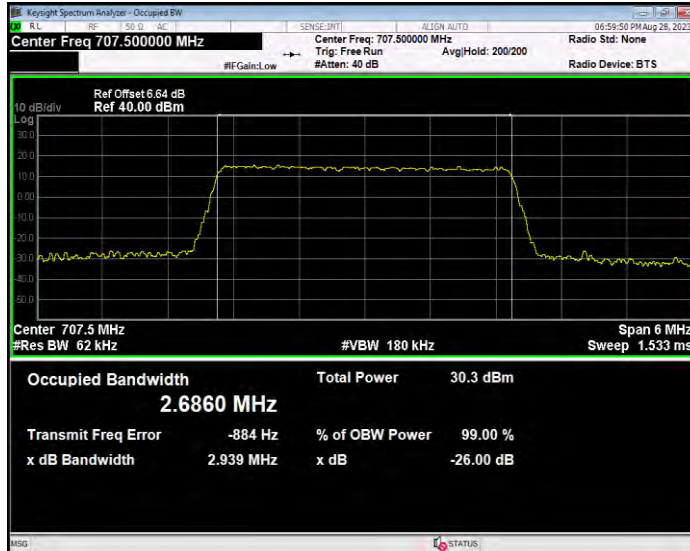

Band12 16QAM BW=10MHz Channel=23095 RB Size=50 Position=#0

Band12 16QAM BW=10MHz Channel=23130 RB Size=50 Position=#0

Band12 16QAM BW=3MHz Channel=23025 RB Size=15 Position=#0

Band12 16QAM BW=3MHz Channel=23095 RB Size=15 Position=#0