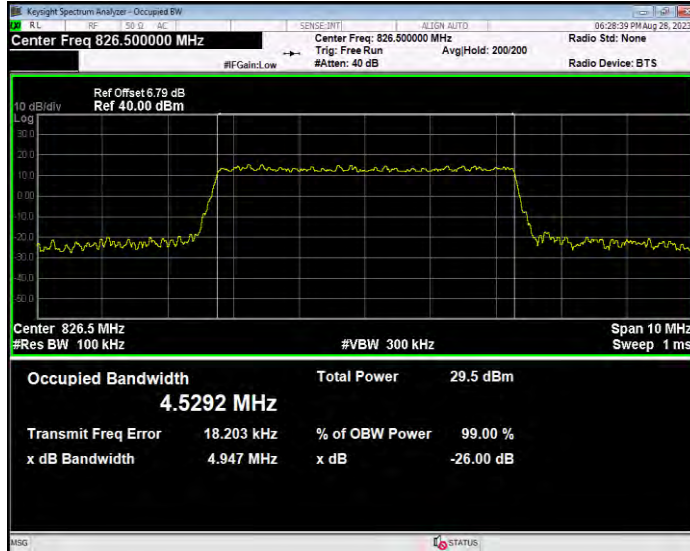

Band5 16QAM BW=5MHz Channel=20425 RB Size=25 Position=#0