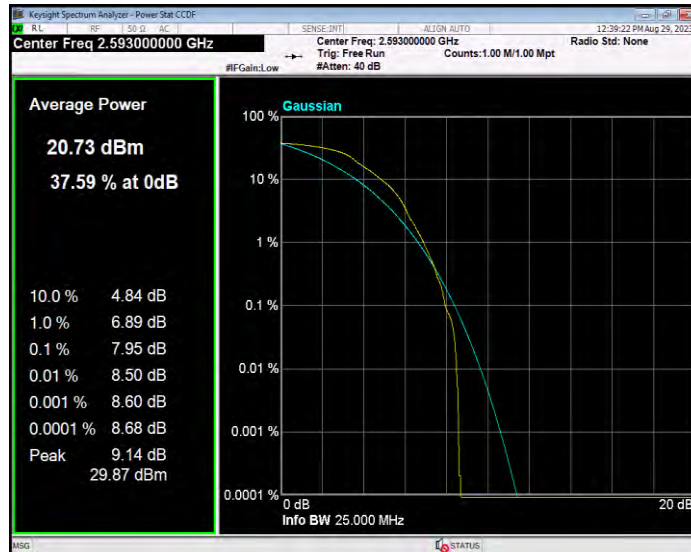

Band41 QPSK BW=10MHz Channel=40620 RB Size=1 Position=#0