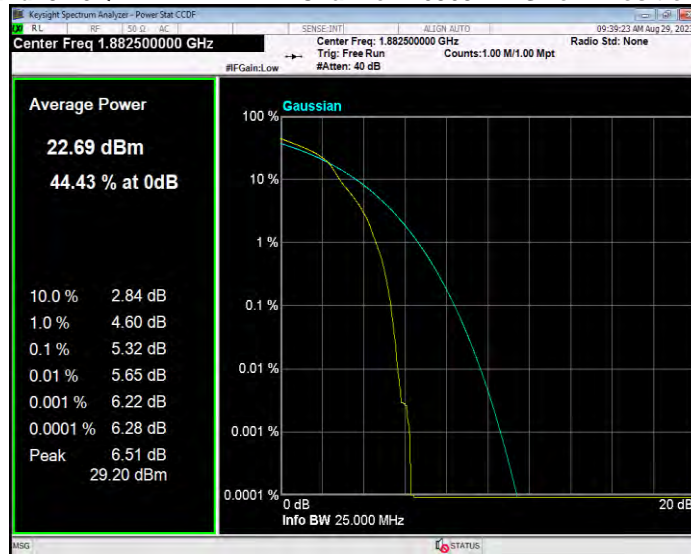

Band25 16QAM BW=1.4MHz Channel=26365 RB Size=1 Position=#0

Band25 16QAM BW=1.4MHz Channel=26683 RB Size=1 Position=#0

Band25 16QAM BW=10MHz Channel=26090 RB Size=1 Position=#0

Band25 16QAM BW=10MHz Channel=26365 RB Size=1 Position=#0