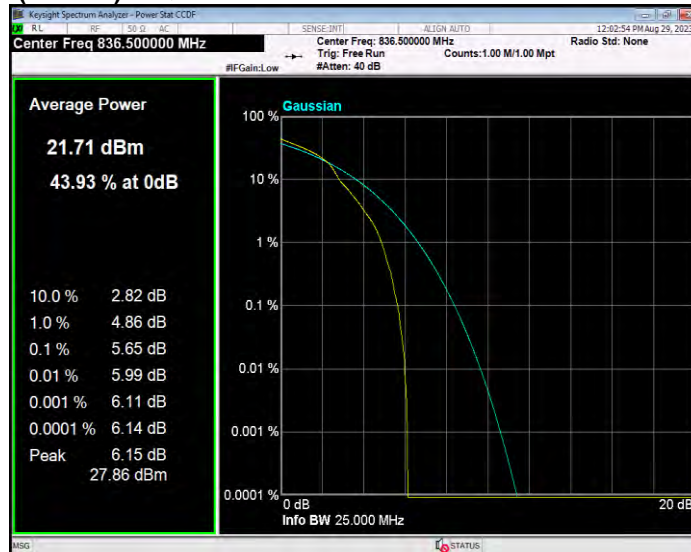

Band26(824-849) 16QAM BW=5MHz Channel=26915 RB Size=1 Position=#0