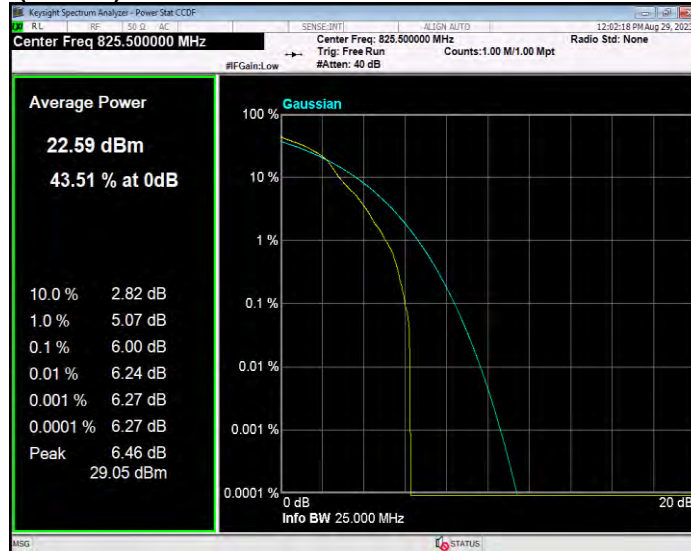

Band26(824-849) 16QAM BW=3MHz Channel=26805 RB Size=1 Position=#0