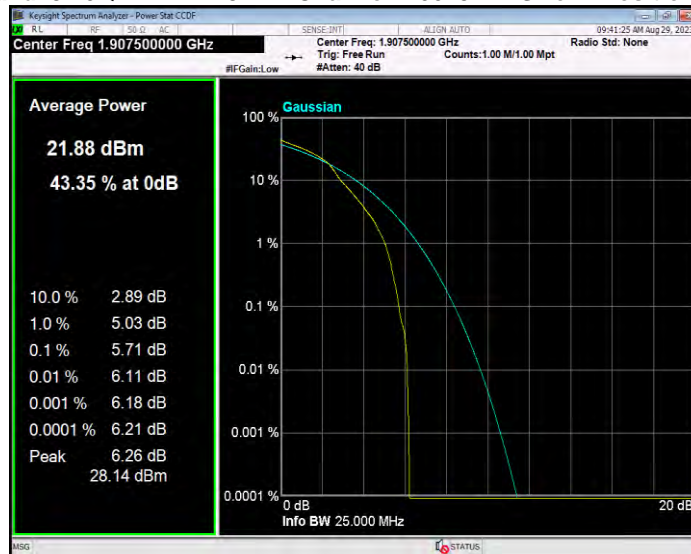

Band25 16QAM BW=10MHz Channel=26640 RB Size=1 Position=#0

Band25 16QAM BW=15MHz Channel=26115 RB Size=1 Position=#0

Band25 16QAM BW=15MHz Channel=26365 RB Size=1 Position=#0

Band25 16QAM BW=15MHz Channel=26615 RB Size=1 Position=#0