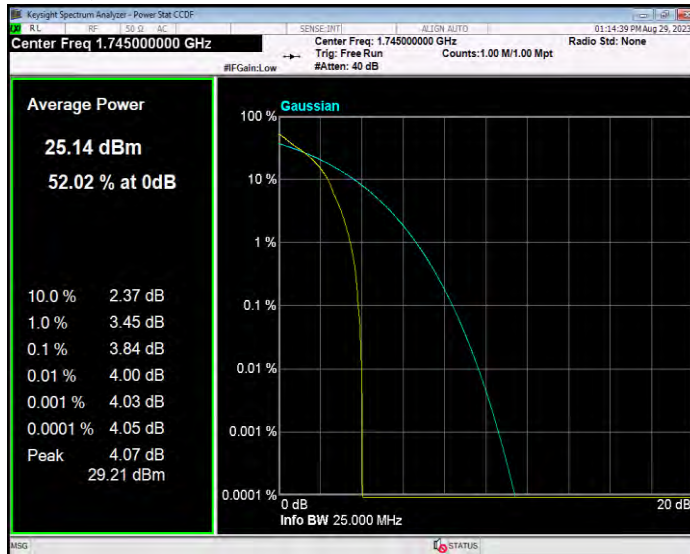

Band66 QPSK BW=5MHz Channel=132322 RB Size=1 Position=#0