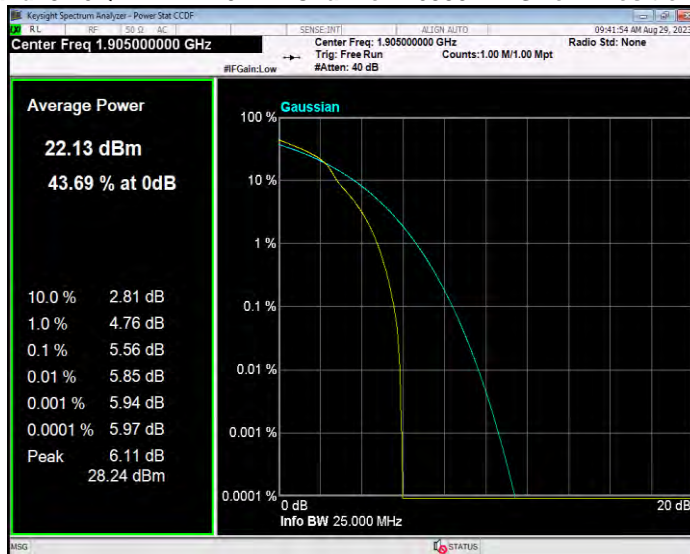

Band25 16QAM BW=20MHz Channel=26590 RB Size=1 Position=#0