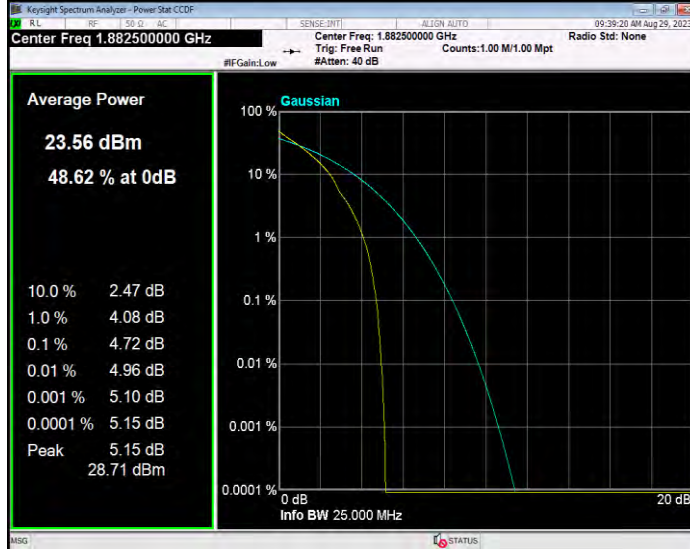

Band25 QPSK BW=1.4MHz Channel=26365 RB Size=1 Position=#0