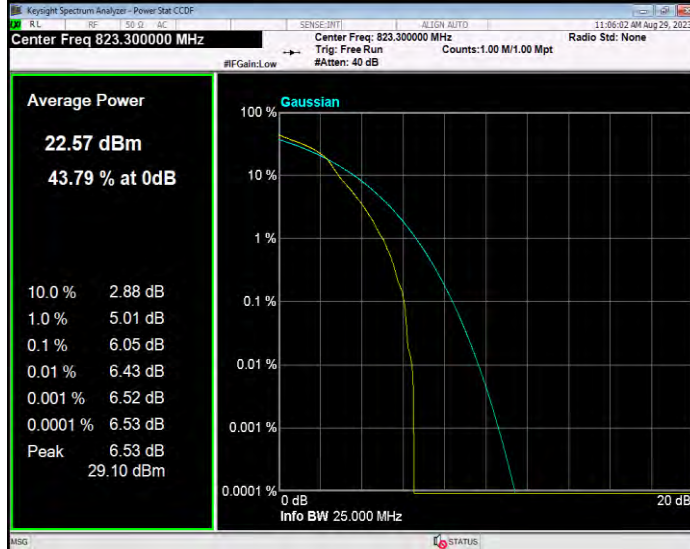

Band26(814-824) 16QAM BW=1.4MHz Channel=26783 RB Size=1 Position=#0