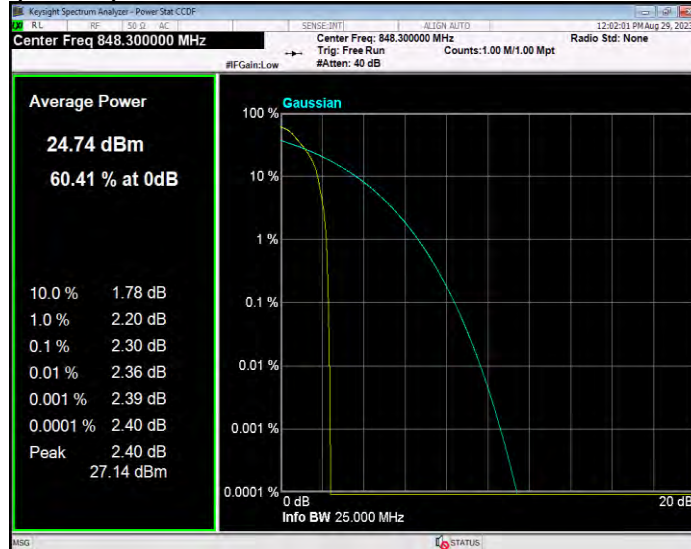

Band26(824-849) QPSK BW=1.4MHz Channel=27033 RB Size=1 Position=#0