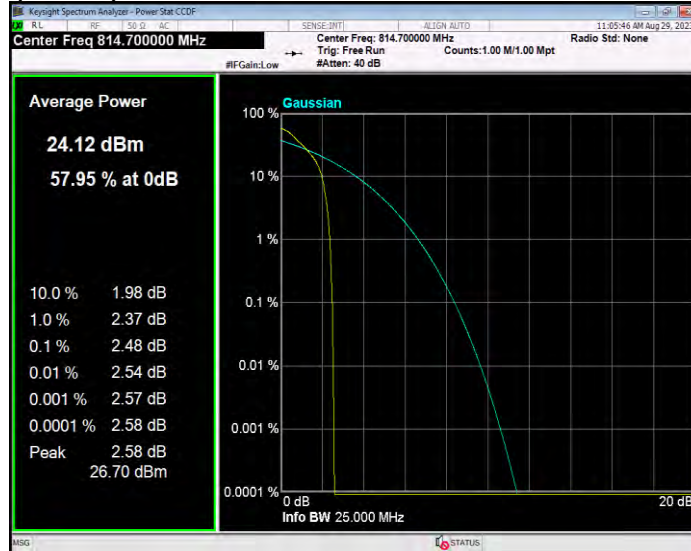

Band26(814-824) QPSK BW=1.4MHz Channel=26697 RB Size=1 Position=#0