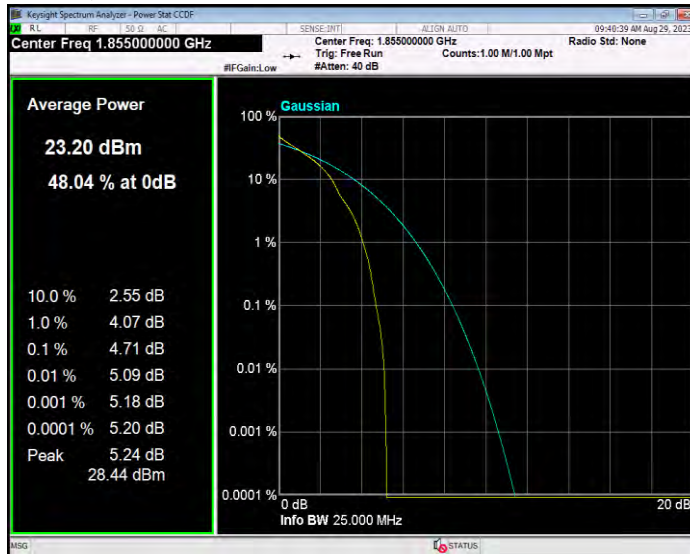

Band25 QPSK BW=10MHz Channel=26090 RB Size=1 Position=#0