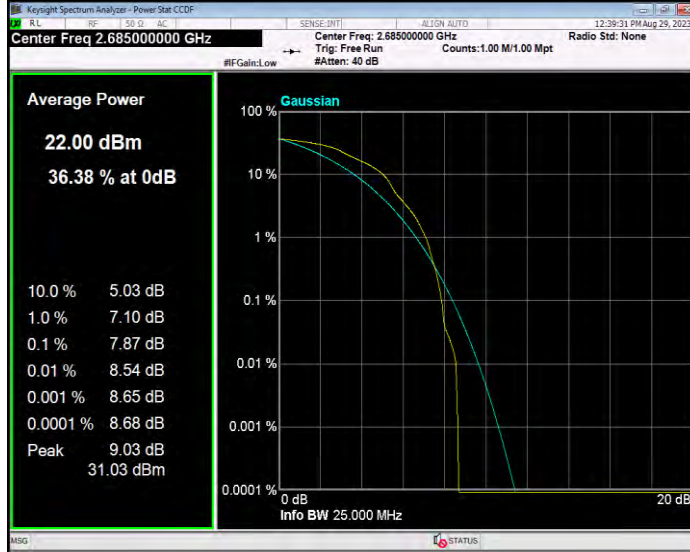

Band41 16QAM BW=10MHz Channel=41540 RB Size=1 Position=#0