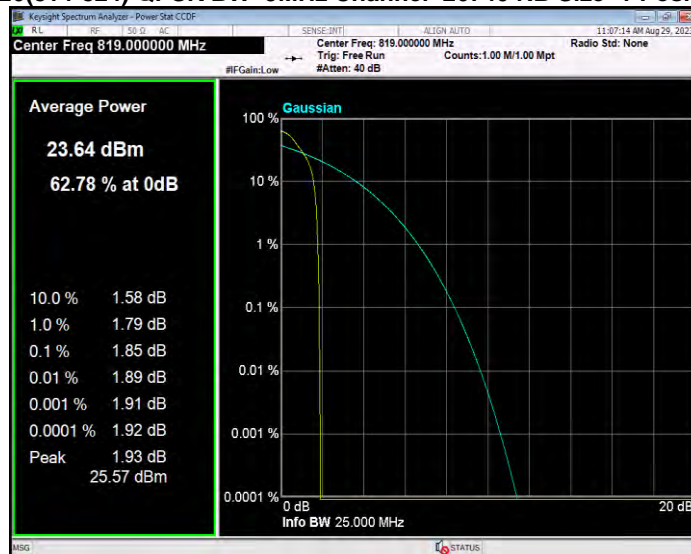

Band26(814-824) QPSK BW=5MHz Channel=26740 RB Size=1 Position=#0