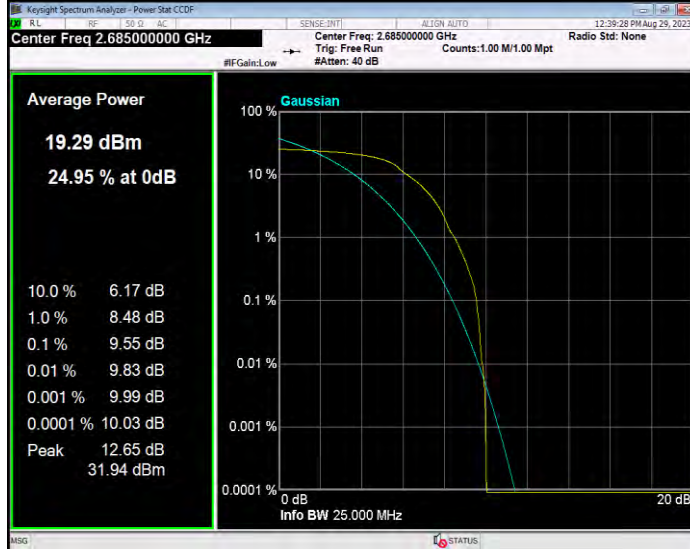

Band41 QPSK BW=10MHz Channel=41540 RB Size=1 Position=#0