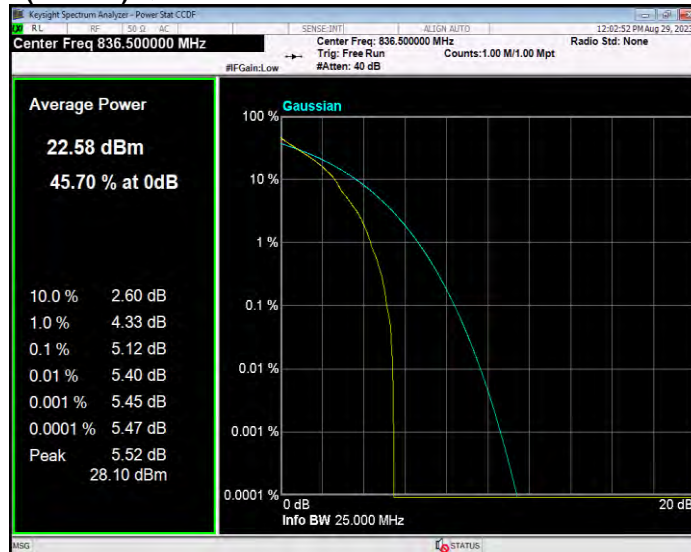

Band26(824-849) QPSK BW=5MHz Channel=26915 RB Size=1 Position=#0