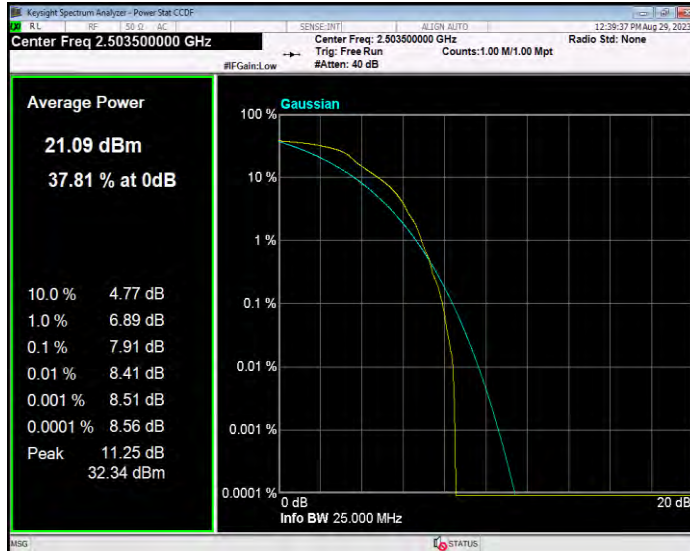

Band41 QPSK BW=15MHz Channel=39725 RB Size=1 Position=#0