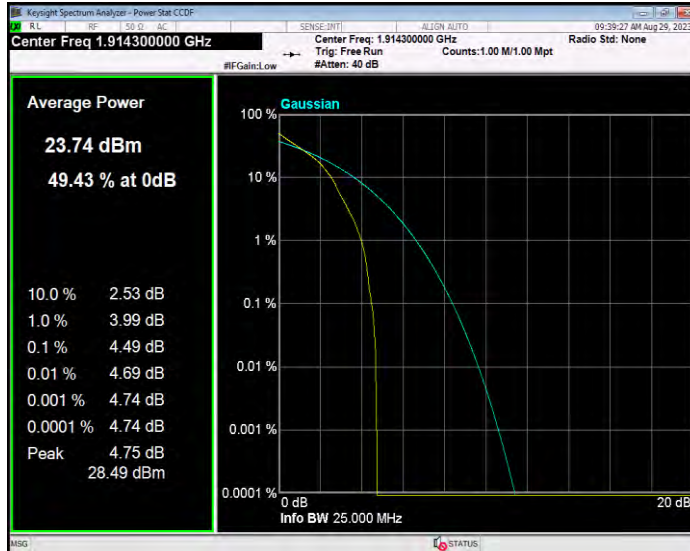

Band25 16QAM BW=5MHz Channel=26665 RB Size=1 Position=#0

Band25 QPSK BW=1.4MHz Channel=26047 RB Size=1 Position=#0

Band25 QPSK BW=1.4MHz Channel=26365 RB Size=1 Position=#0

Band25 QPSK BW=1.4MHz Channel=26683 RB Size=1 Position=#0