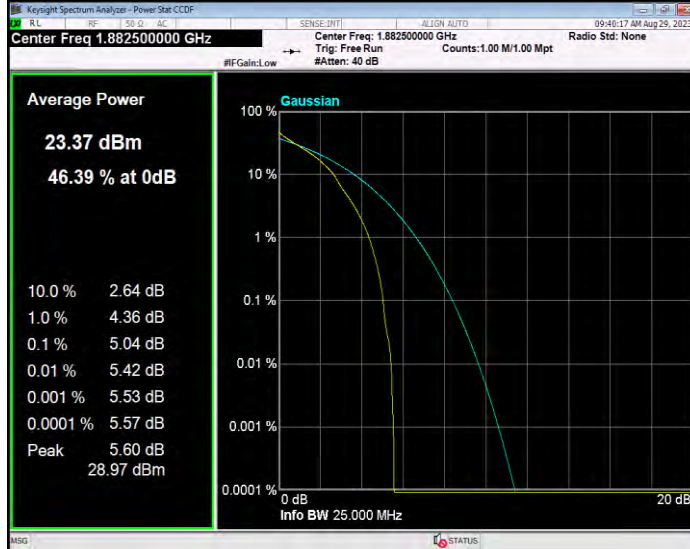

Band25 QPSK BW=5MHz Channel=26365 RB Size=1 Position=#0