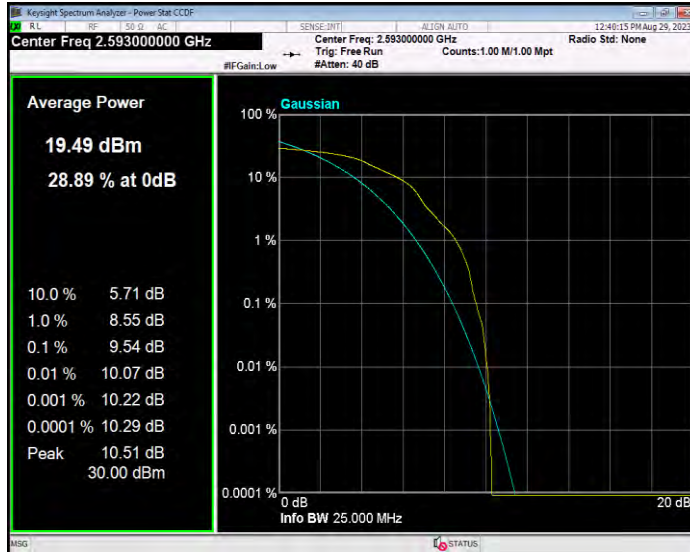

Band41 16QAM BW=20MHz Channel=40620 RB Size=1 Position=#0