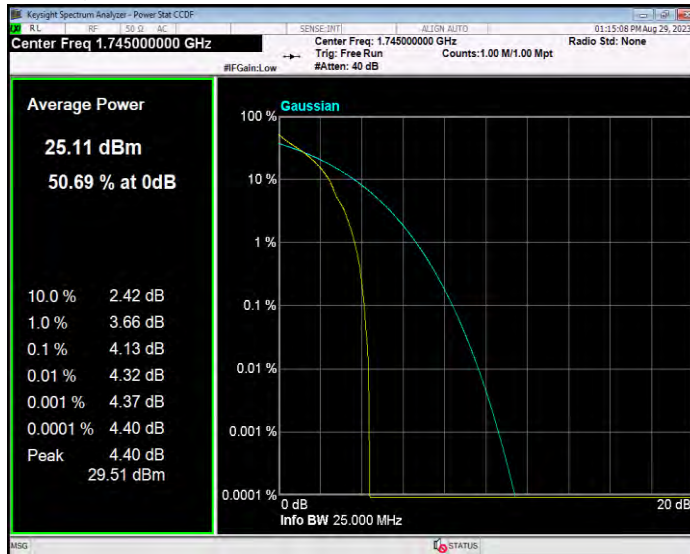

Band66 QPSK BW=10MHz Channel=132322 RB Size=1 Position=#0