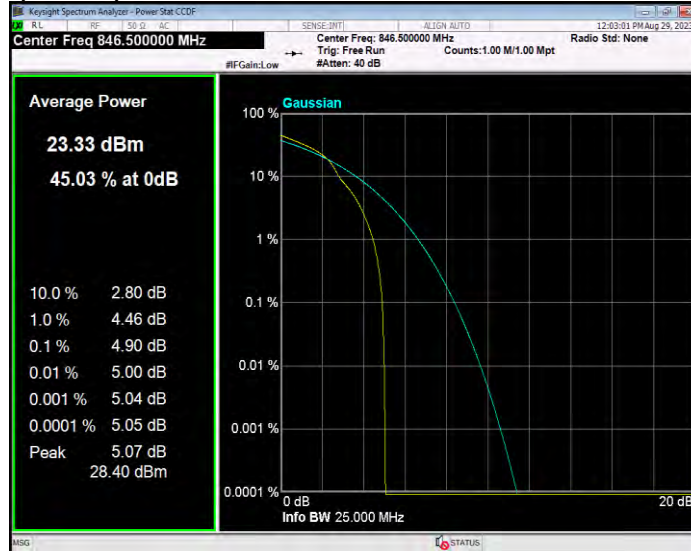

Band26(824-849) 16QAM BW=3MHz Channel=27025 RB Size=1 Position=#0

Band26(824-849) 16QAM BW=5MHz Channel=26815 RB Size=1 Position=#0

Band26(824-849) 16QAM BW=5MHz Channel=26915 RB Size=1 Position=#0

Band26(824-849) 16QAM BW=5MHz Channel=27015 RB Size=1 Position=#0