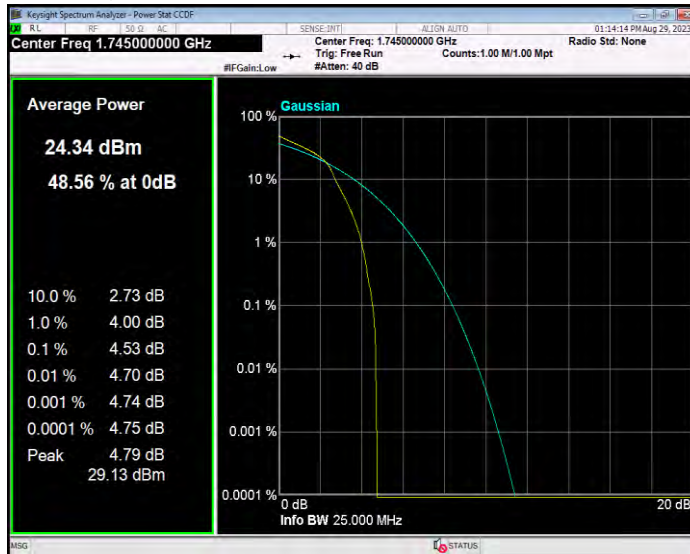

Band66 16QAM BW=3MHz Channel=132322 RB Size=1 Position=#0