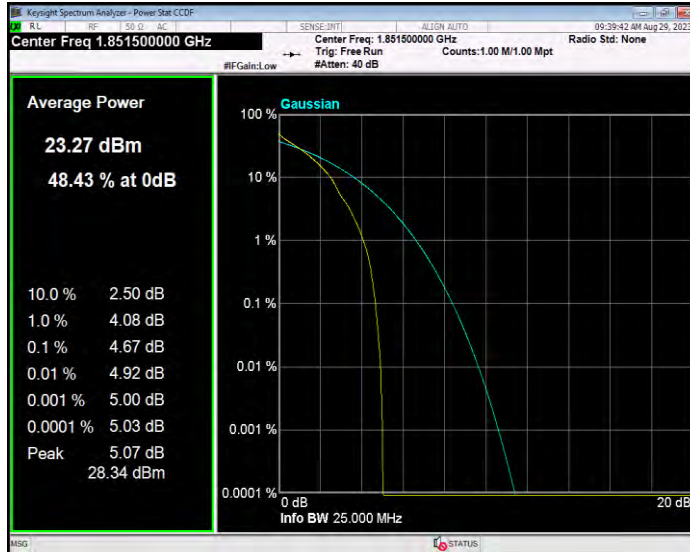

Band25 QPSK BW=3MHz Channel=26055 RB Size=1 Position=#0