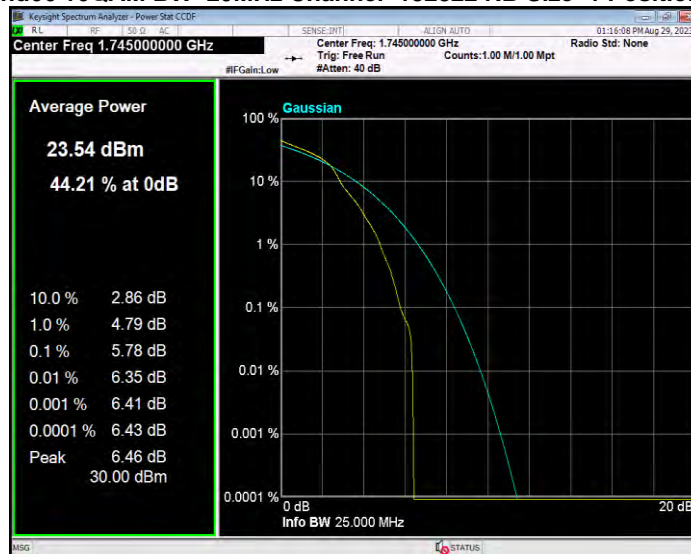

Band66 16QAM BW=20MHz Channel=132322 RB Size=1 Position=#0