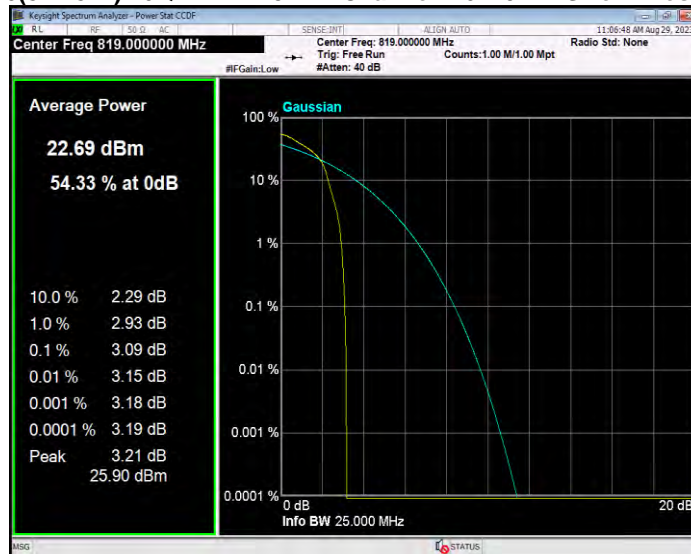

Band26(814-824) 16QAM BW=3MHz Channel=26740 RB Size=1 Position=#0