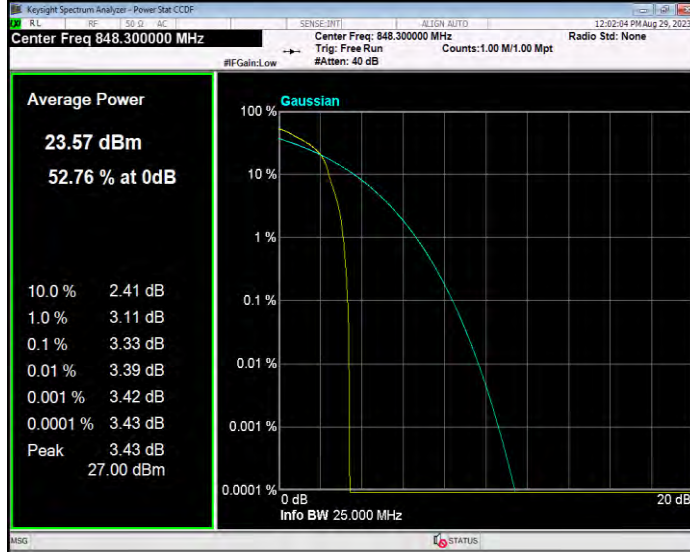

Band26(824-849) 16QAM BW=1.4MHz Channel=27033 RB Size=1 Position=#0