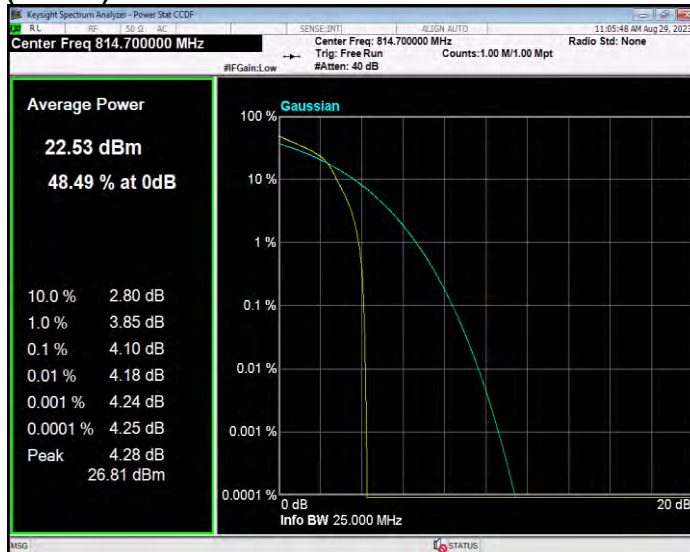

Band25 QPSK BW=5MHz Channel=26065 RB Size=1 Position=#0

Band25 QPSK BW=5MHz Channel=26365 RB Size=1 Position=#0

Band25 QPSK BW=5MHz Channel=26665 RB Size=1 Position=#0

Band26(814-824) 16QAM BW=1.4MHz Channel=26697 RB Size=1 Position=#0