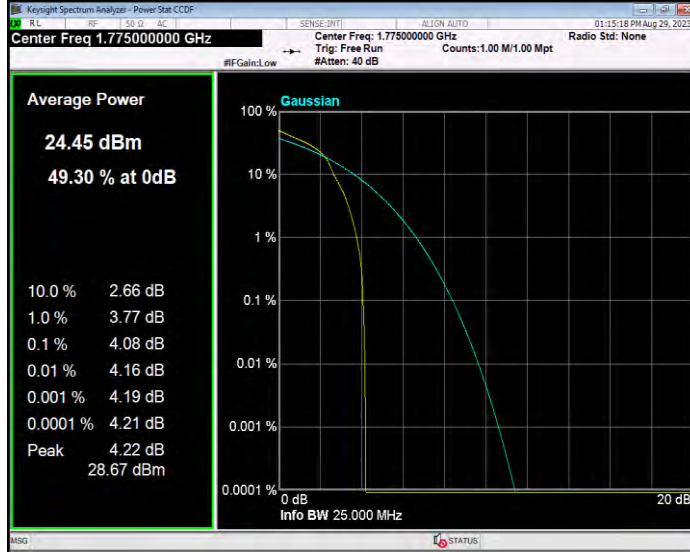

Band66 16QAM BW=10MHz Channel=132622 RB Size=1 Position=#0