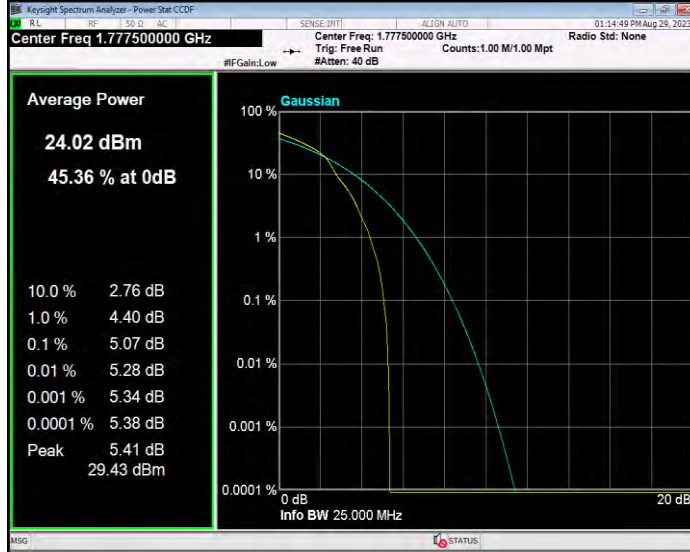

Band66 16QAM BW=5MHz Channel=132647 RB Size=1 Position=#0