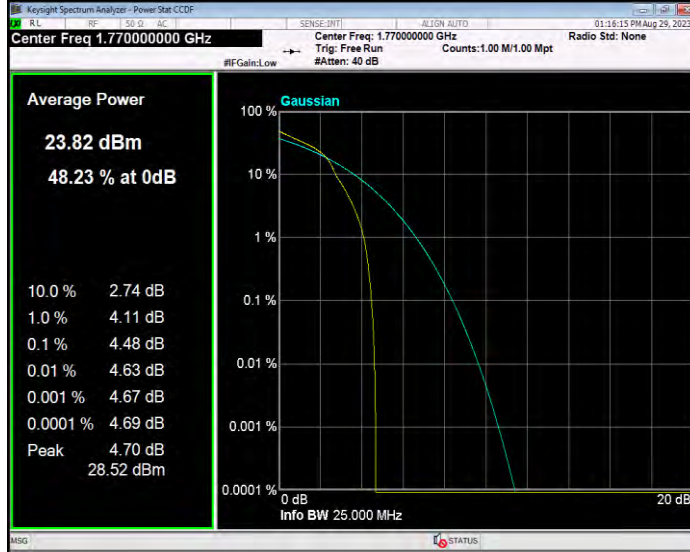

Band66 16QAM BW=20MHz Channel=132572 RB Size=1 Position=#0