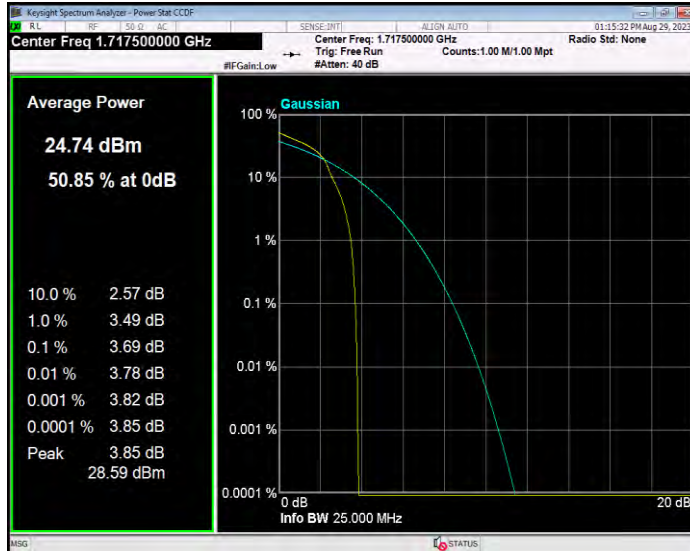

Band66 16QAM BW=15MHz Channel=132047 RB Size=1 Position=#0