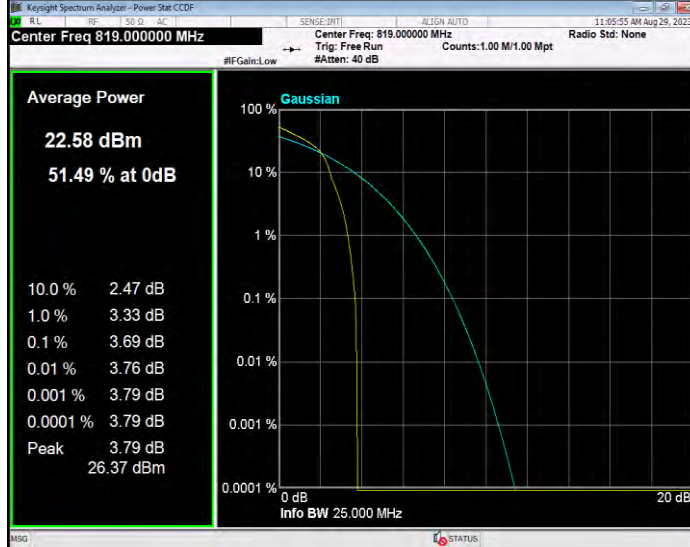

Band26(814-824) 16QAM BW=1.4MHz Channel=26740 RB Size=1 Position=#0