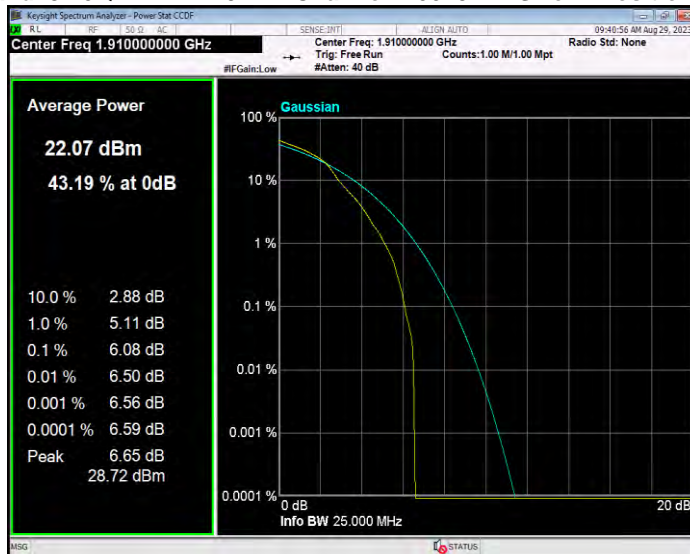

Band25 16QAM BW=10MHz Channel=26640 RB Size=1 Position=#0