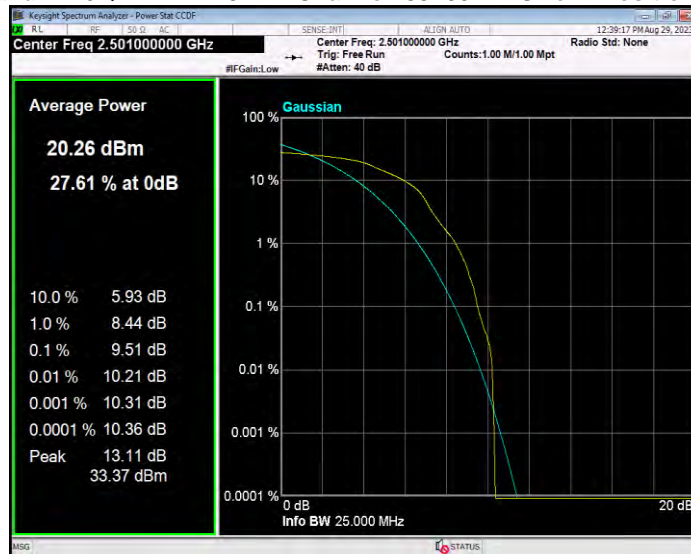

Band26(824-849) QPSK BW=5MHz Channel=26815 RB Size=1 Position=#0

Band26(824-849) QPSK BW=5MHz Channel=26915 RB Size=1 Position=#0

Band26(824-849) QPSK BW=5MHz Channel=27015 RB Size=1 Position=#0

Band41 16QAM BW=10MHz Channel=39700 RB Size=1 Position=#0