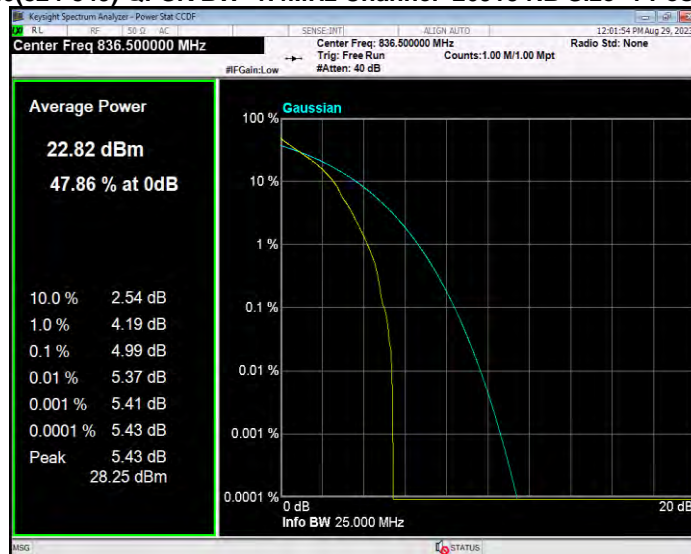

Band26(824-849) QPSK BW=1.4MHz Channel=26915 RB Size=1 Position=#0