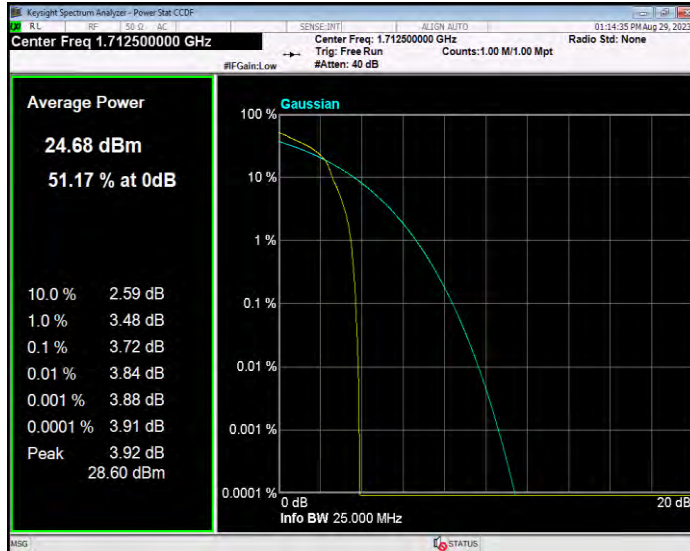

Band66 16QAM BW=5MHz Channel=131997 RB Size=1 Position=#0