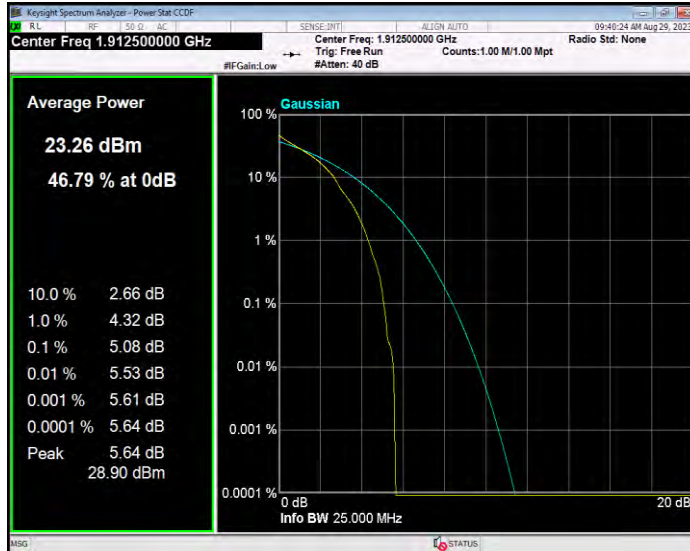

Band25 QPSK BW=5MHz Channel=26665 RB Size=1 Position=#0