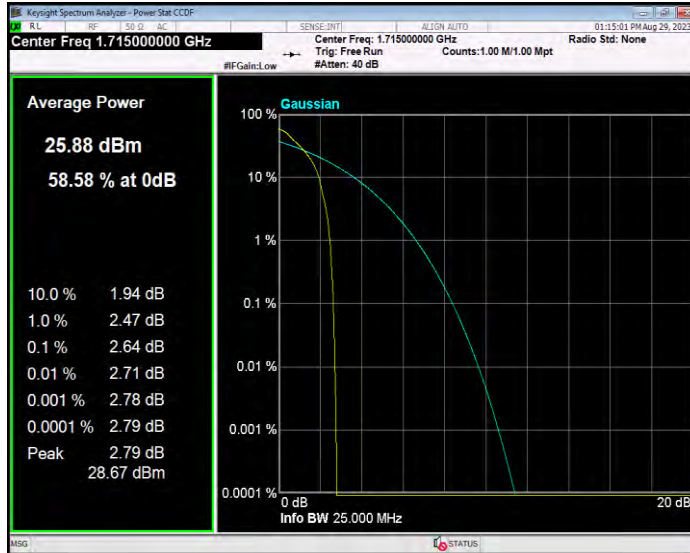

Band66 QPSK BW=10MHz Channel=132022 RB Size=1 Position=#0