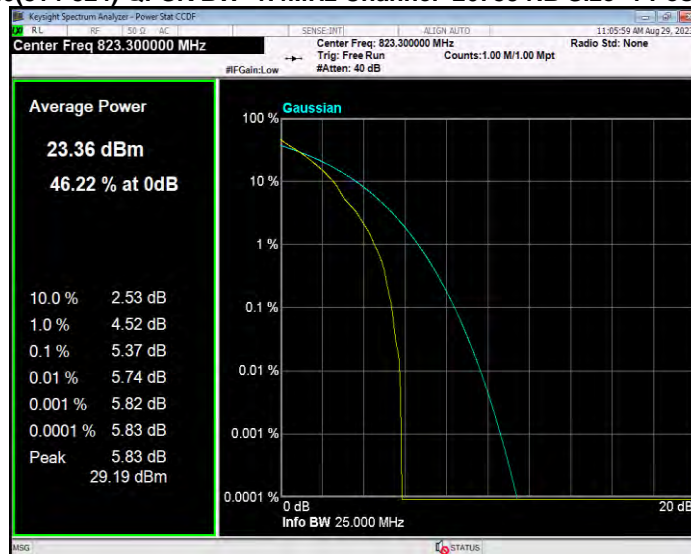

Band26(814-824) QPSK BW=1.4MHz Channel=26783 RB Size=1 Position=#0