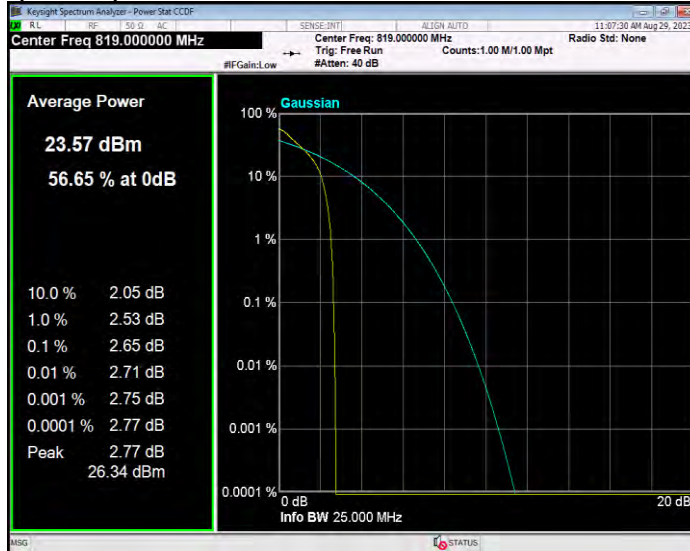

Band26(814-824) QPSK BW=10MHz Channel=26740 RB Size=1 Position=#0