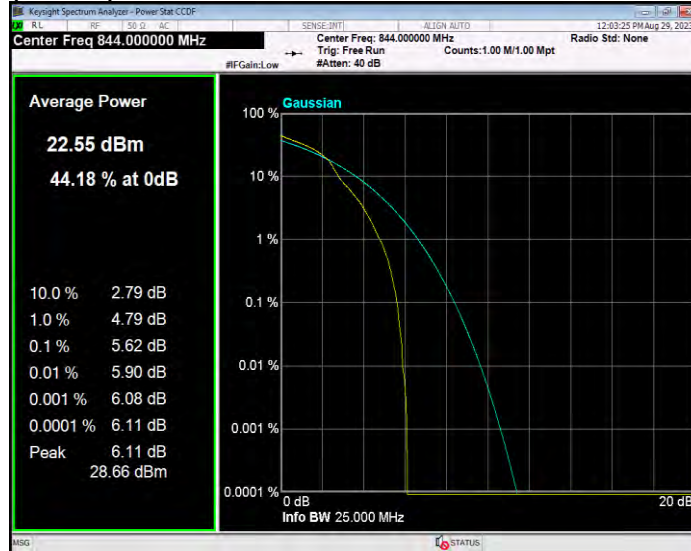

Band26(824-849) 16QAM BW=10MHz Channel=26990 RB Size=1 Position=#0