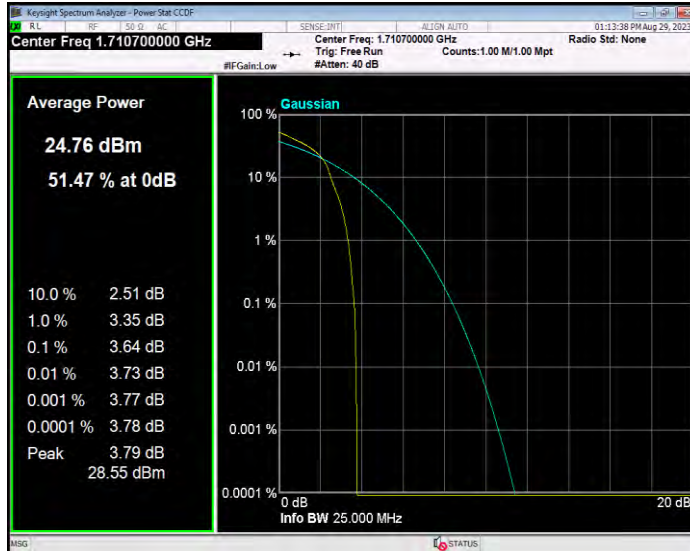

Band41 QPSK BW=5MHz Channel=39675 RB Size=1 Position=#0

Band41 QPSK BW=5MHz Channel=40620 RB Size=1 Position=#0

Band41 QPSK BW=5MHz Channel=41565 RB Size=1 Position=#0

Band66 16QAM BW=1.4MHz Channel=131979 RB Size=1 Position=#0