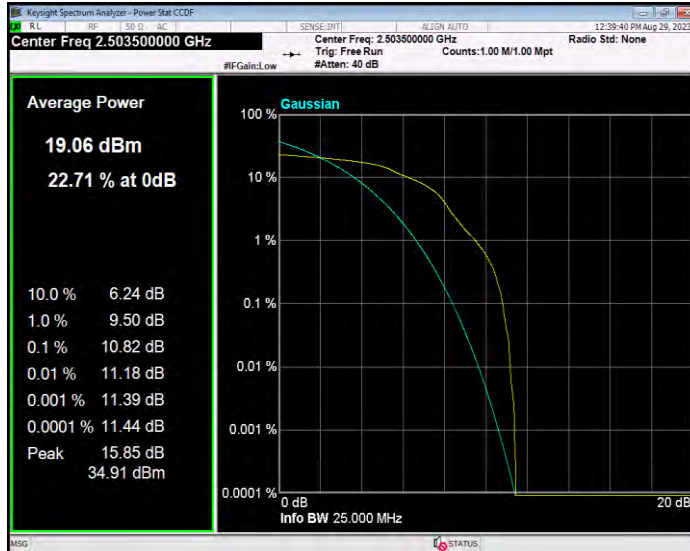

Band41 16QAM BW=15MHz Channel=39725 RB Size=1 Position=#0