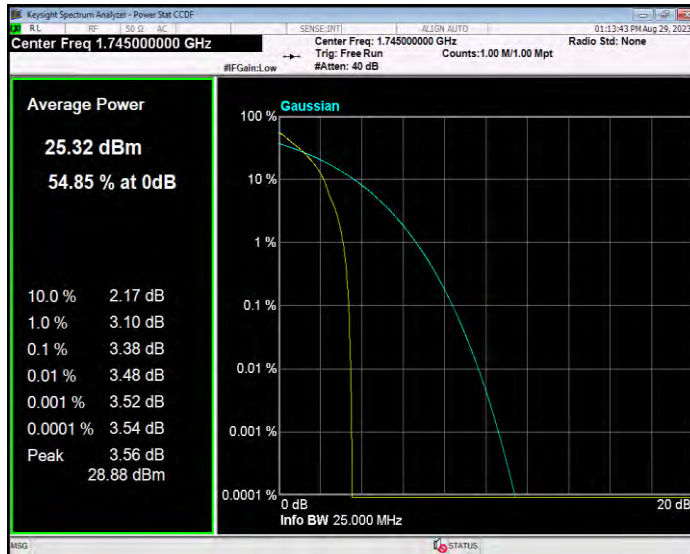

Band66 QPSK BW=1.4MHz Channel=132322 RB Size=1 Position=#0