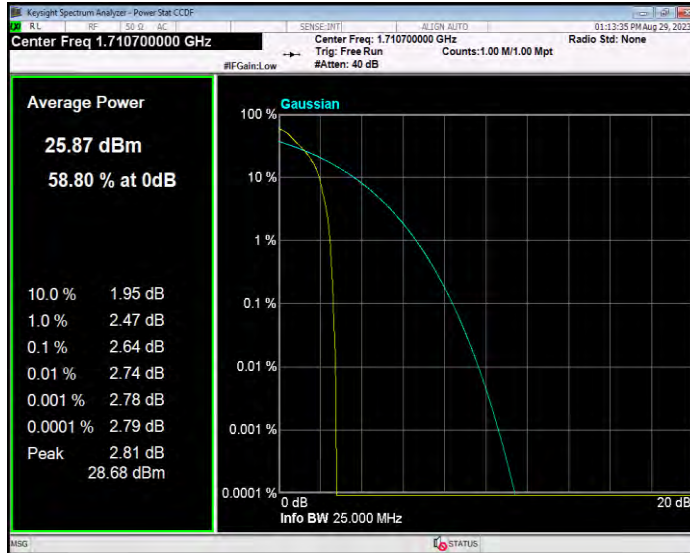

Band66 QPSK BW=1.4MHz Channel=131979 RB Size=1 Position=#0