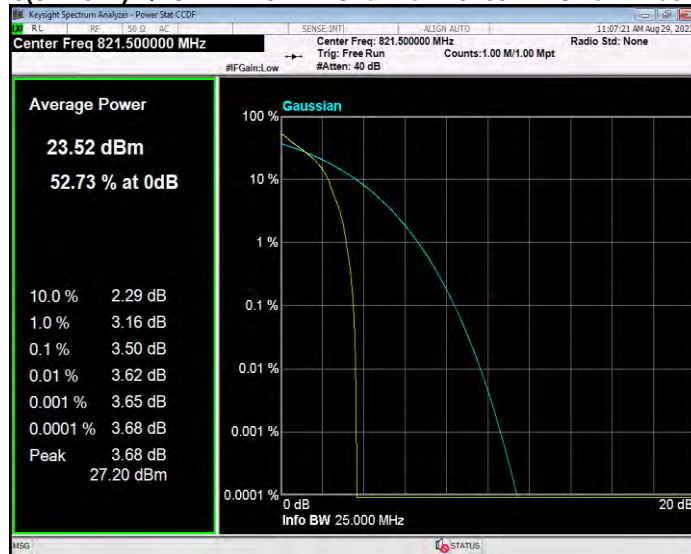

Band26(814-824) QPSK BW=3MHz Channel=26775 RB Size=1 Position=#0

Band26(814-824) QPSK BW=5MHz Channel=26715 RB Size=1 Position=#0

Band26(814-824) QPSK BW=5MHz Channel=26740 RB Size=1 Position=#0

Band26(814-824) QPSK BW=5MHz Channel=26765 RB Size=1 Position=#0