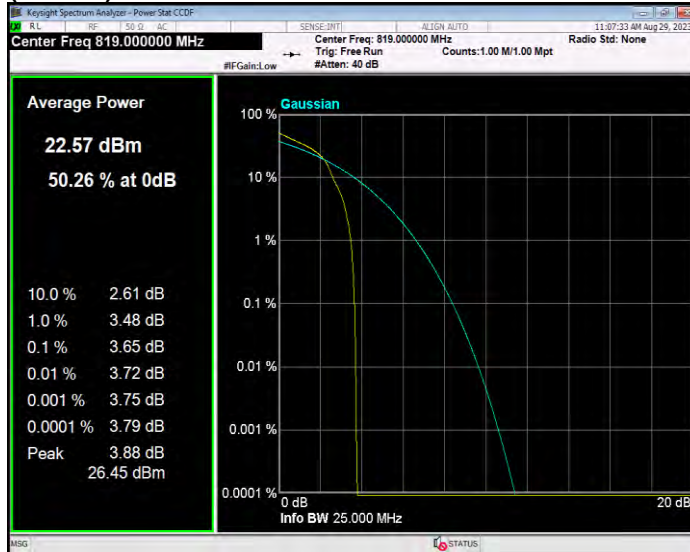

Band26(814-824) 16QAM BW=10MHz Channel=26740 RB Size=1 Position=#0