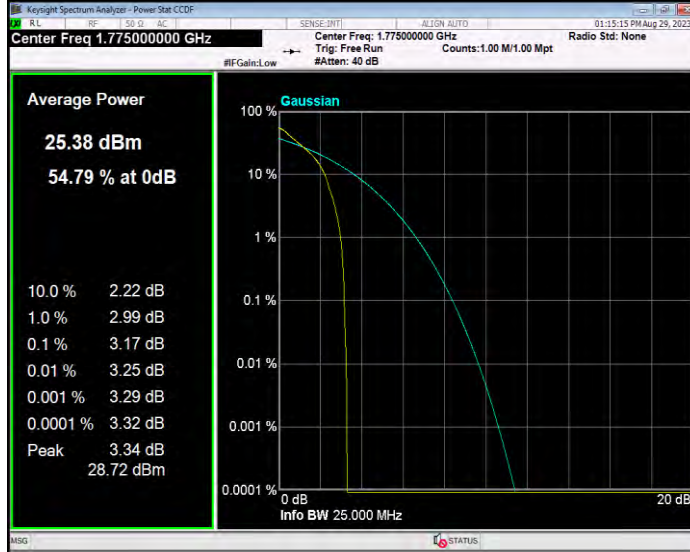

Band66 QPSK BW=10MHz Channel=132622 RB Size=1 Position=#0