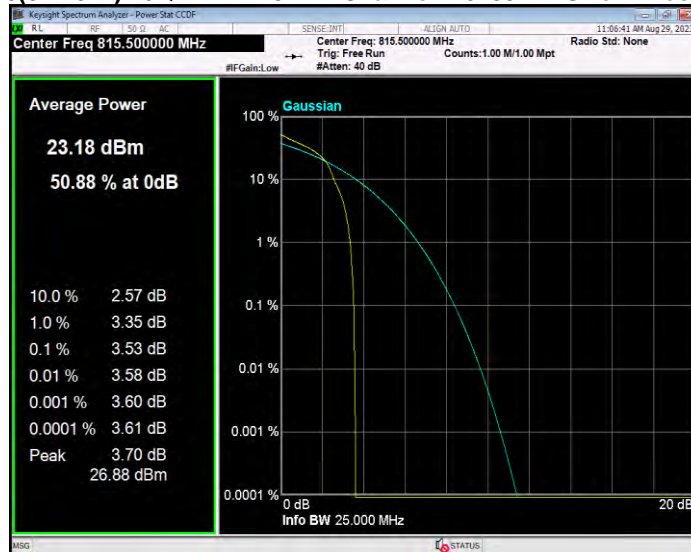

Band26(814-824) 16QAM BW=3MHz Channel=26705 RB Size=1 Position=#0