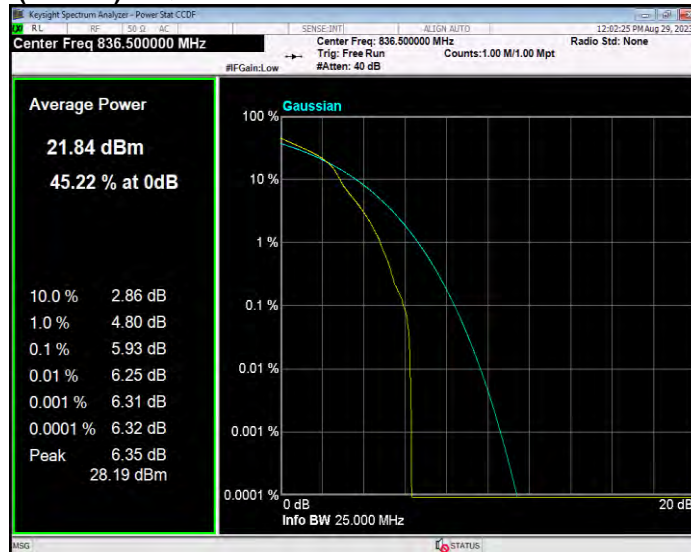

Band26(824-849) 16QAM BW=15MHz Channel=26915 RB Size=1 Position=#0

Band26(824-849) 16QAM BW=15MHz Channel=26965 RB Size=1 Position=#0

Band26(824-849) 16QAM BW=3MHz Channel=26805 RB Size=1 Position=#0

Band26(824-849) 16QAM BW=3MHz Channel=26915 RB Size=1 Position=#0