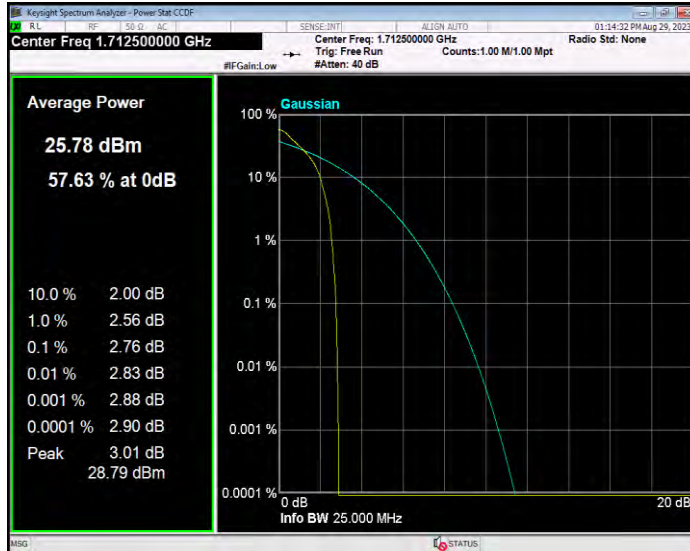

Band66 QPSK BW=5MHz Channel=131997 RB Size=1 Position=#0