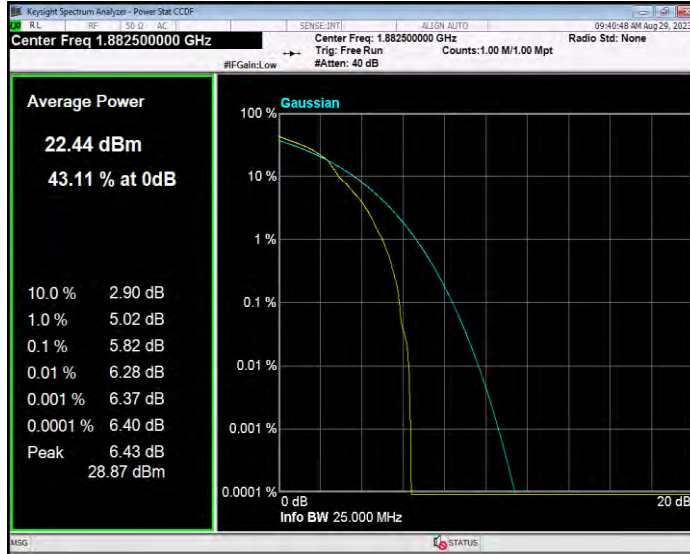

Band25 16QAM BW=1.4MHz Channel=26365 RB Size=1 Position=#0

Band25 16QAM BW=1.4MHz Channel=26683 RB Size=1 Position=#0

Band25 16QAM BW=10MHz Channel=26090 RB Size=1 Position=#0

Band25 16QAM BW=10MHz Channel=26365 RB Size=1 Position=#0