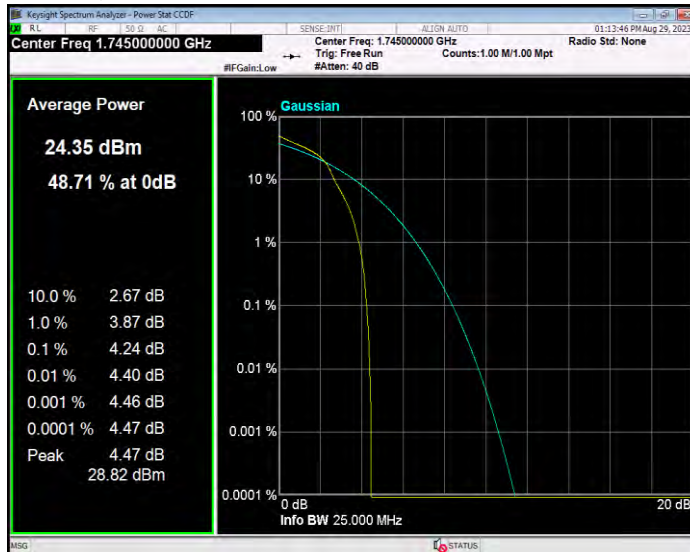

Band66 16QAM BW=1.4MHz Channel=132322 RB Size=1 Position=#0