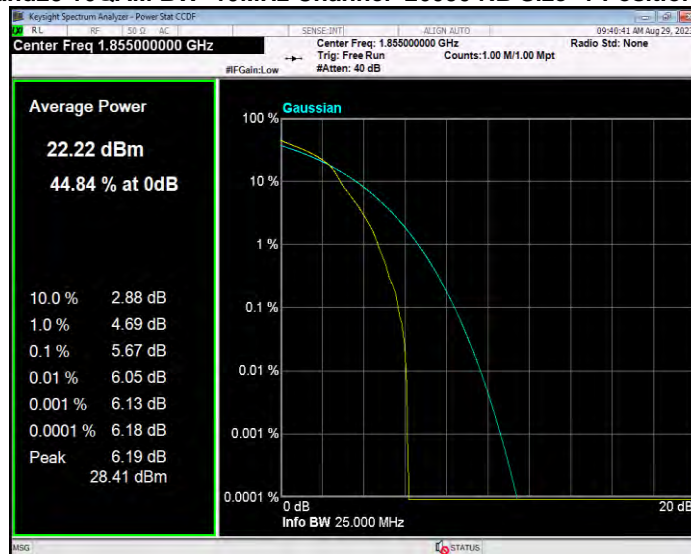

Band25 16QAM BW=1.4MHz Channel=26365 RB Size=1 Position=#0

Band25 16QAM BW=1.4MHz Channel=26683 RB Size=1 Position=#0

Band25 16QAM BW=10MHz Channel=26090 RB Size=1 Position=#0

Band25 16QAM BW=10MHz Channel=26365 RB Size=1 Position=#0