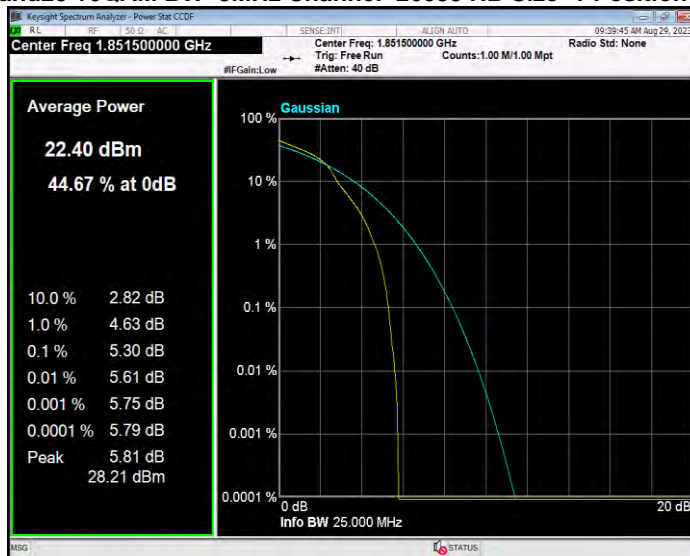

Band25 16QAM BW=20MHz Channel=26140 RB Size=1 Position=#0

Band25 16QAM BW=20MHz Channel=26365 RB Size=1 Position=#0

Band25 16QAM BW=20MHz Channel=26590 RB Size=1 Position=#0

Band25 16QAM BW=3MHz Channel=26055 RB Size=1 Position=#0