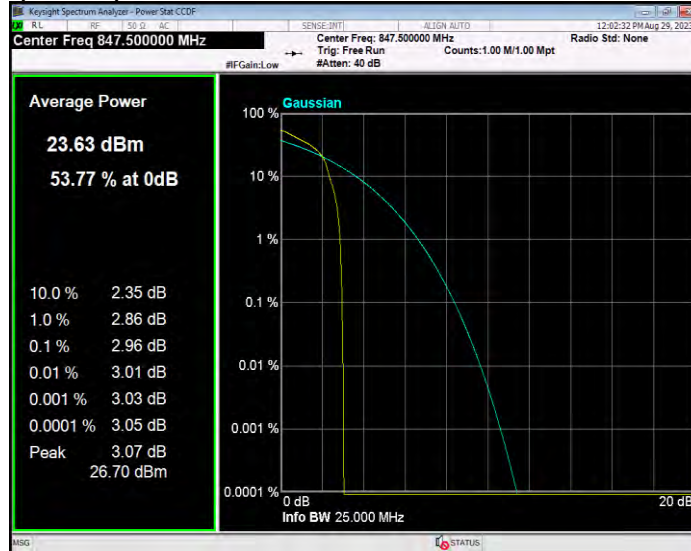

Band26(824-849) 16QAM BW=3MHz Channel=27025 RB Size=1 Position=#0