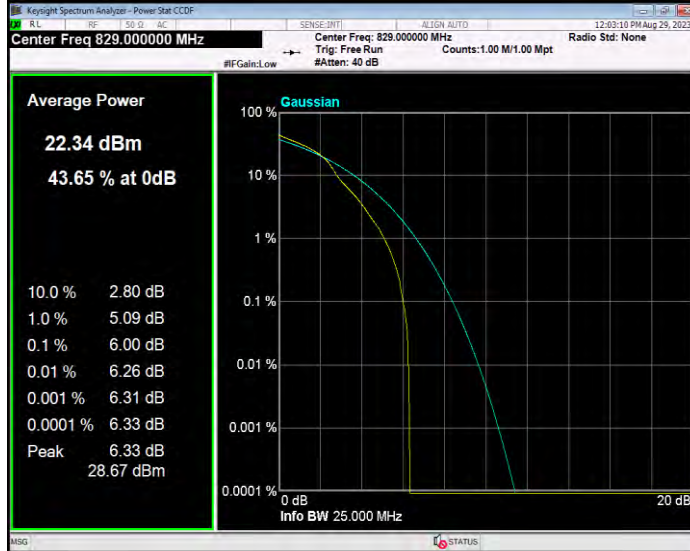

Band26(824-849) 16QAM BW=10MHz Channel=26840 RB Size=1 Position=#0