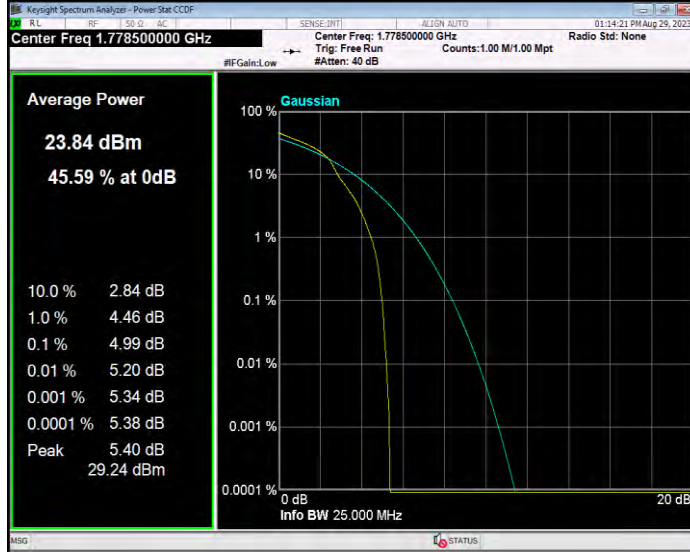

Band66 16QAM BW=3MHz Channel=132657 RB Size=1 Position=#0