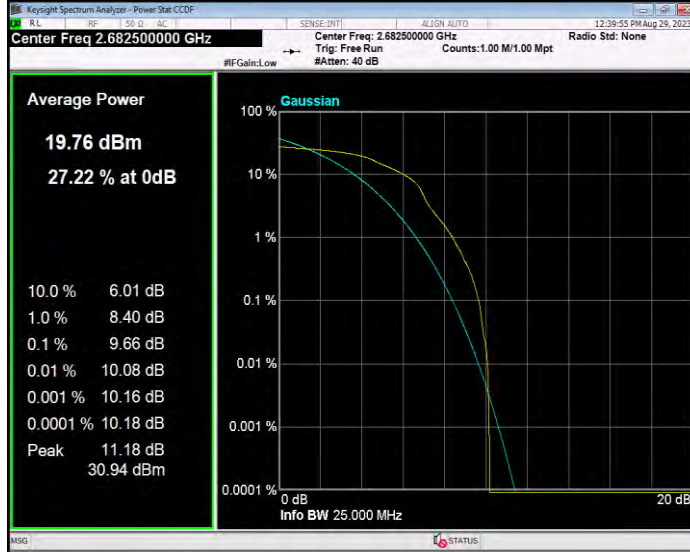

Band41 16QAM BW=15MHz Channel=41515 RB Size=1 Position=#0