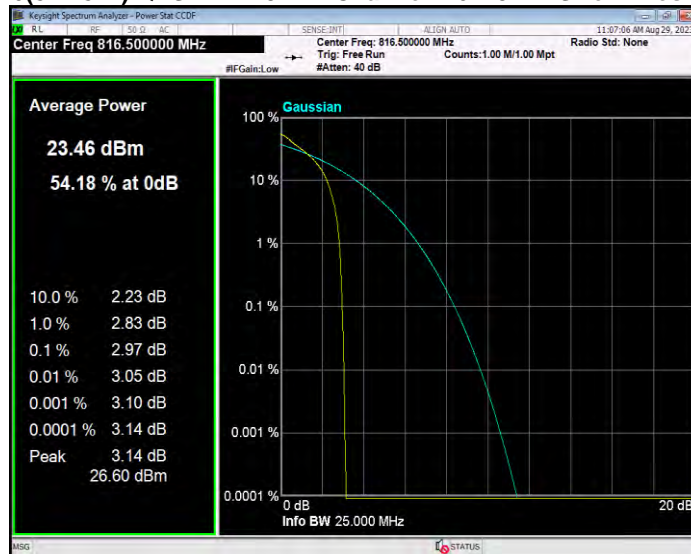

Band26(814-824) QPSK BW=5MHz Channel=26715 RB Size=1 Position=#0