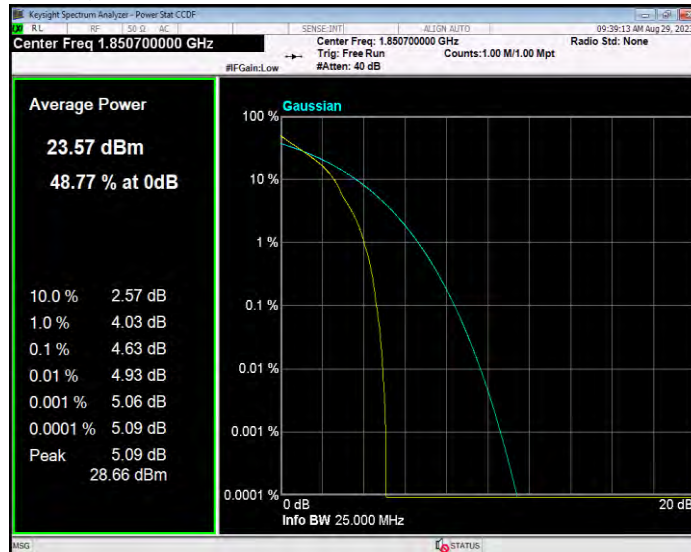

Band25 QPSK BW=1.4MHz Channel=26047 RB Size=1 Position=#0