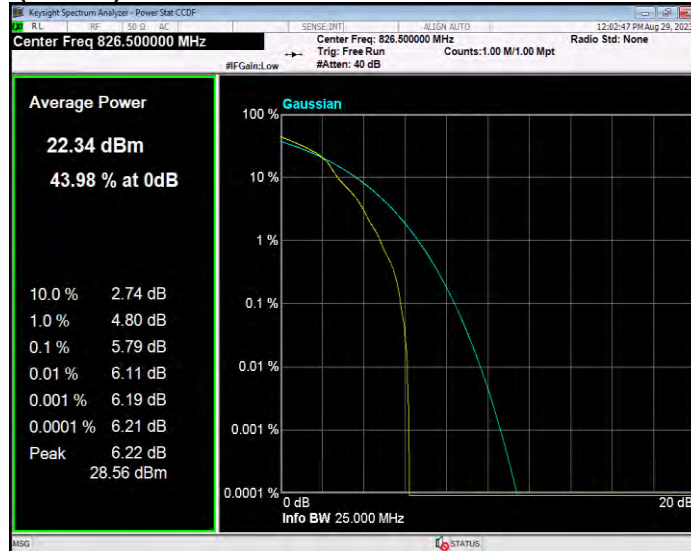

Band26(824-849) 16QAM BW=5MHz Channel=26815 RB Size=1 Position=#0