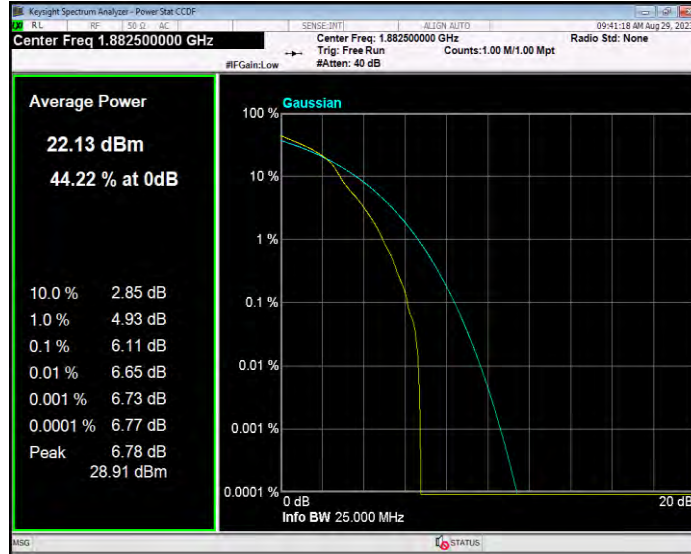

Band25 16QAM BW=15MHz Channel=26365 RB Size=1 Position=#0