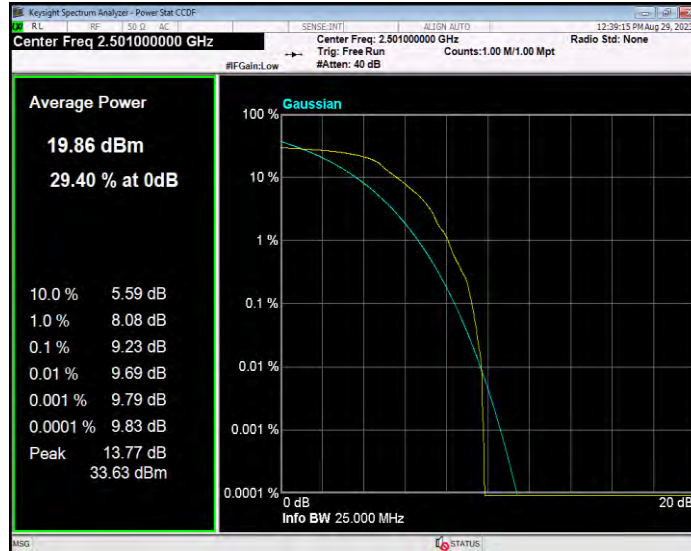

Band41 16QAM BW=5MHz Channel=39675 RB Size=1 Position=#0

Band41 16QAM BW=5MHz Channel=40620 RB Size=1 Position=#0

Band41 16QAM BW=5MHz Channel=41565 RB Size=1 Position=#0

Band41 QPSK BW=10MHz Channel=39700 RB Size=1 Position=#0