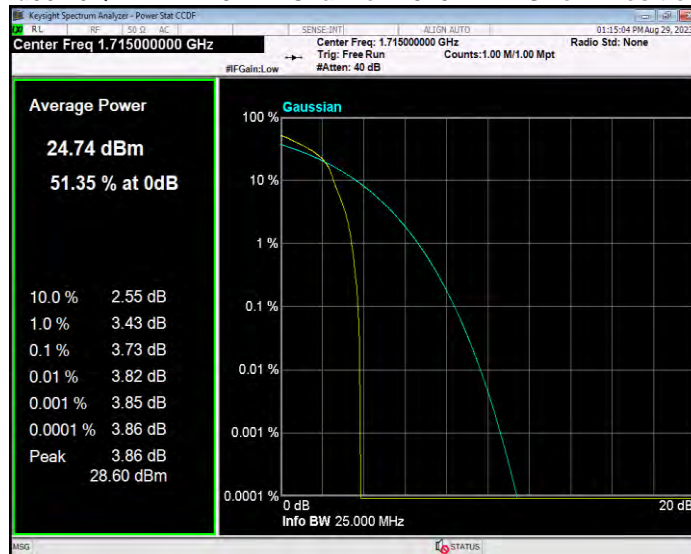

Band66 16QAM BW=10MHz Channel=132022 RB Size=1 Position=#0