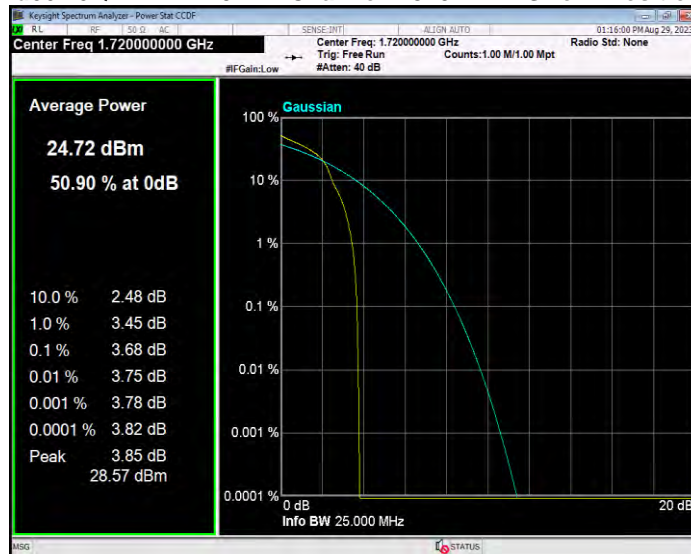

Band66 16QAM BW=20MHz Channel=132072 RB Size=1 Position=#0