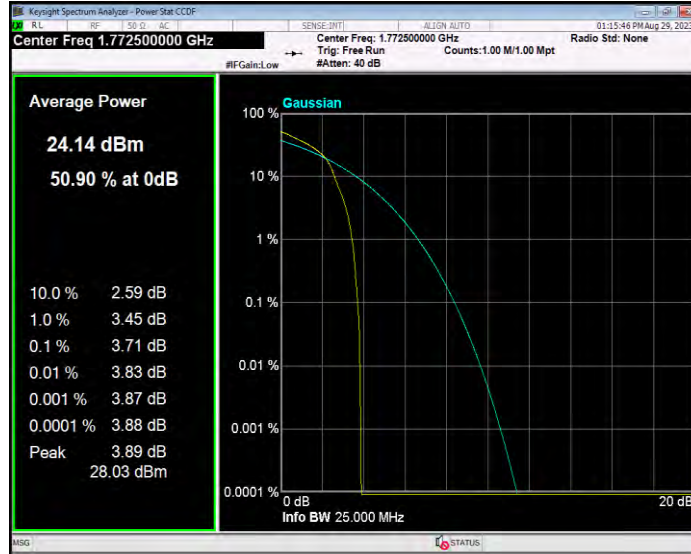

Band66 16QAM BW=10MHz Channel=132622 RB Size=1 Position=#0

Band66 16QAM BW=15MHz Channel=132047 RB Size=1 Position=#0

Band66 16QAM BW=15MHz Channel=132322 RB Size=1 Position=#0

Band66 16QAM BW=15MHz Channel=132597 RB Size=1 Position=#0