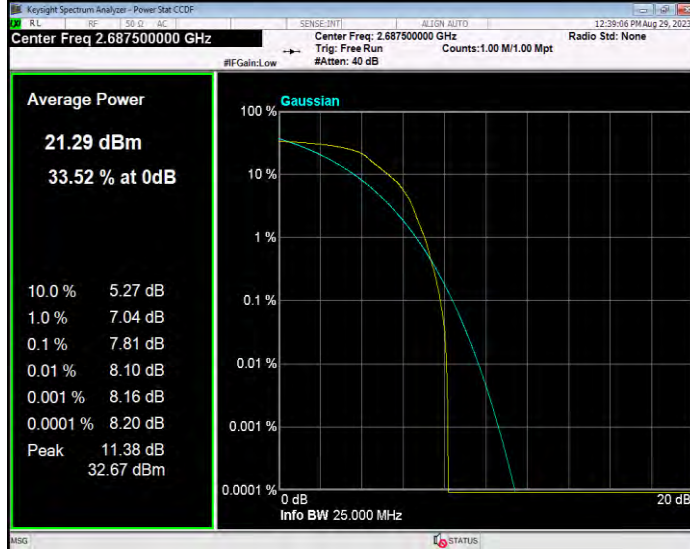

Band41 QPSK BW=5MHz Channel=41565 RB Size=1 Position=#0