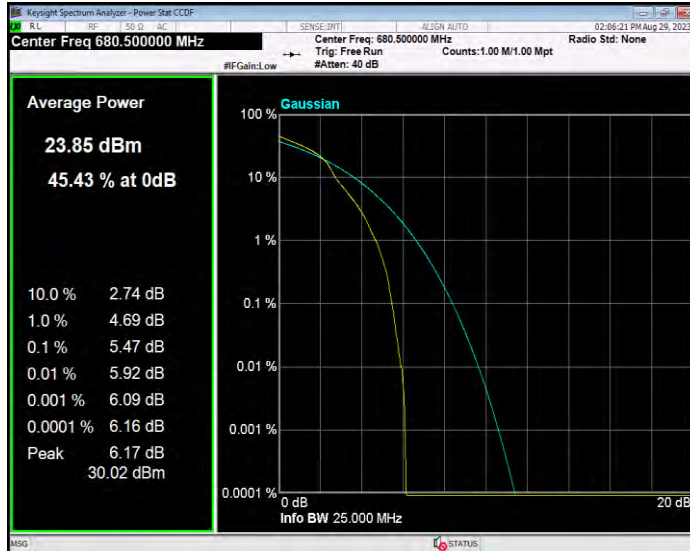

Band66 QPSK BW=5MHz Channel=131997 RB Size=1 Position=#0

Band66 QPSK BW=5MHz Channel=132322 RB Size=1 Position=#0

Band66 QPSK BW=5MHz Channel=132647 RB Size=1 Position=#0

Band71 16QAM BW=10MHz Channel=133297 RB Size=1 Position=#0