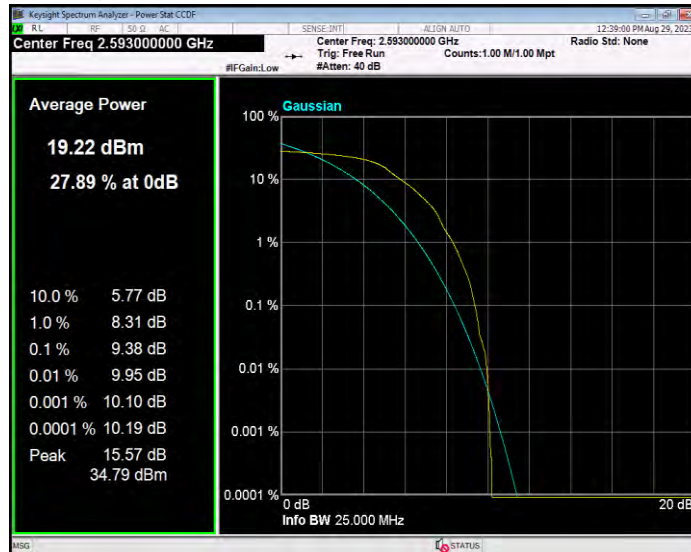

Band41 QPSK BW=5MHz Channel=40620 RB Size=1 Position=#0