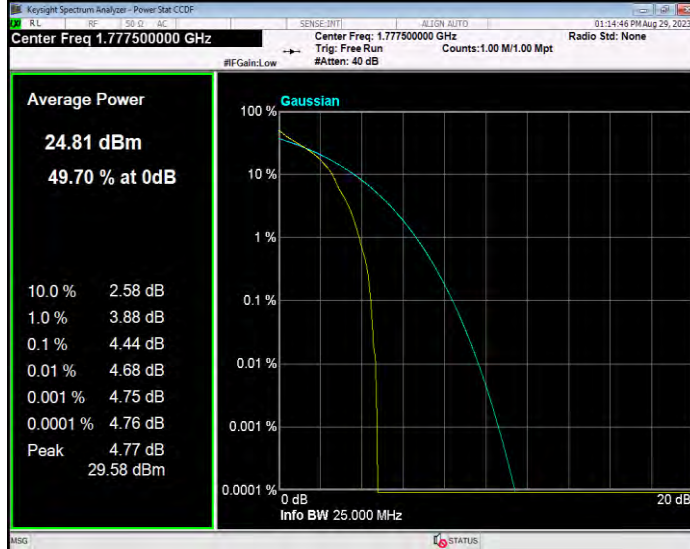

Band66 QPSK BW=5MHz Channel=132647 RB Size=1 Position=#0