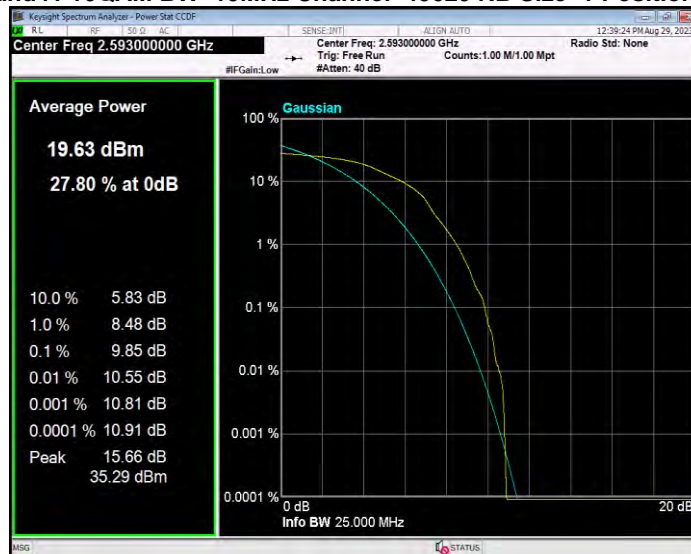

Band41 16QAM BW=10MHz Channel=40620 RB Size=1 Position=#0