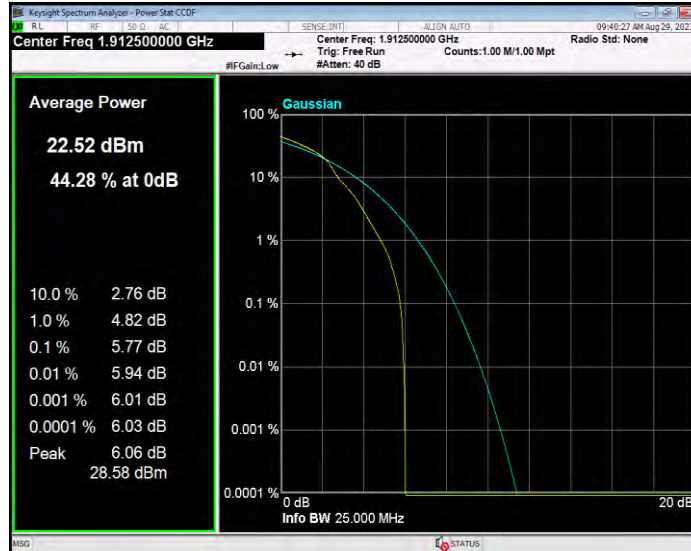

Band25 16QAM BW=5MHz Channel=26665 RB Size=1 Position=#0