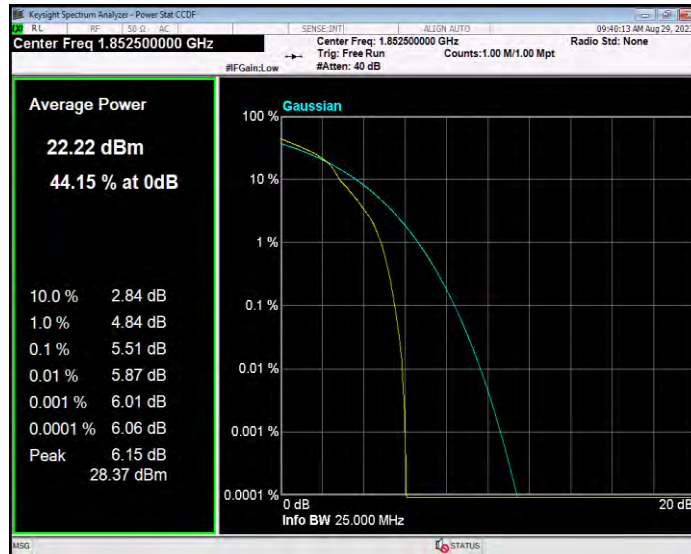

Band25 16QAM BW=5MHz Channel=26065 RB Size=1 Position=#0