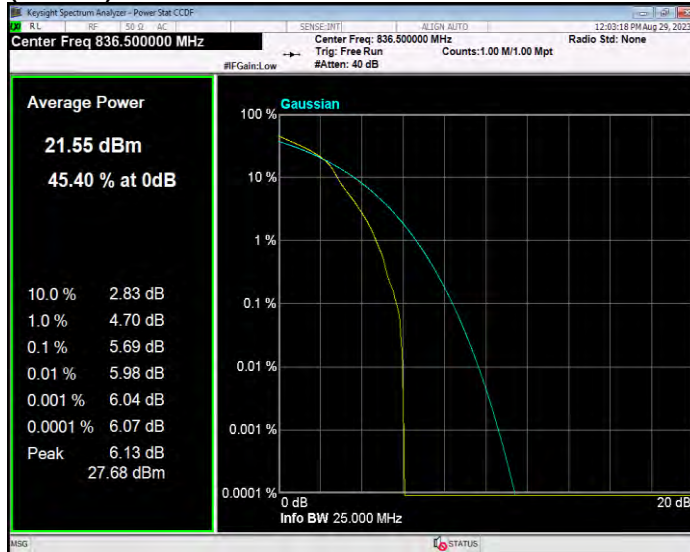

Band26(824-849) 16QAM BW=10MHz Channel=26915 RB Size=1 Position=#0