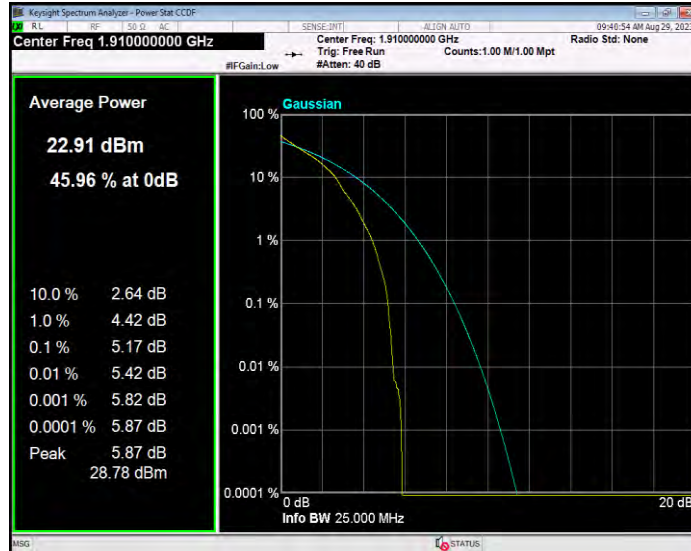

Band25 QPSK BW=10MHz Channel=26640 RB Size=1 Position=#0