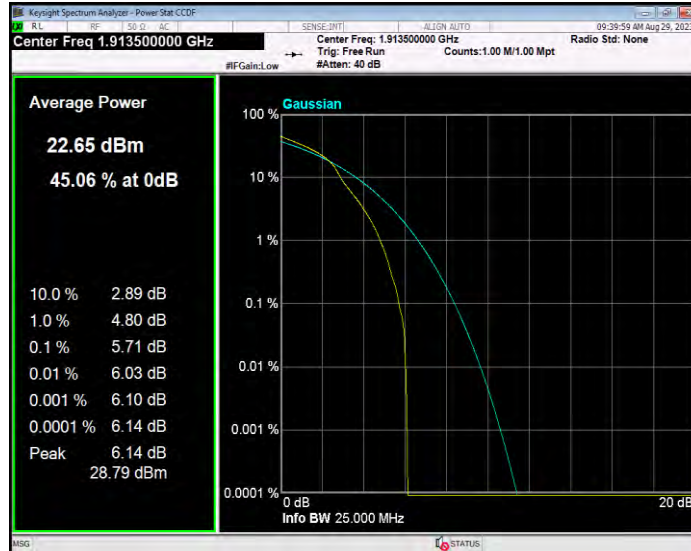

Band25 16QAM BW=3MHz Channel=26675 RB Size=1 Position=#0