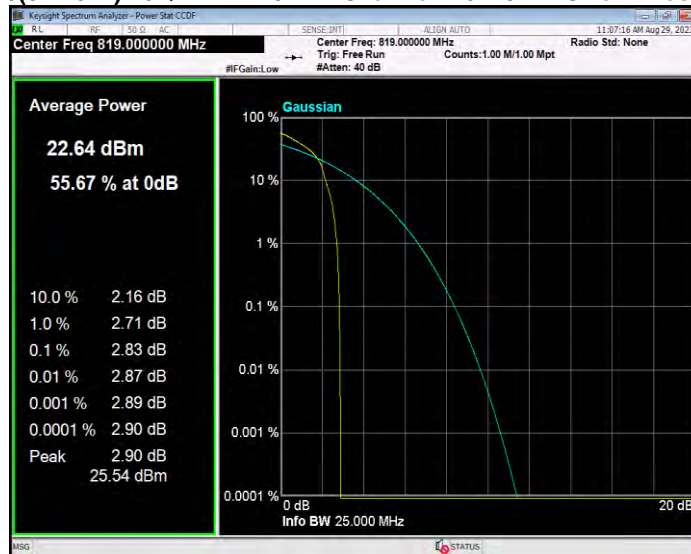

Band26(814-824) 16QAM BW=5MHz Channel=26740 RB Size=1 Position=#0