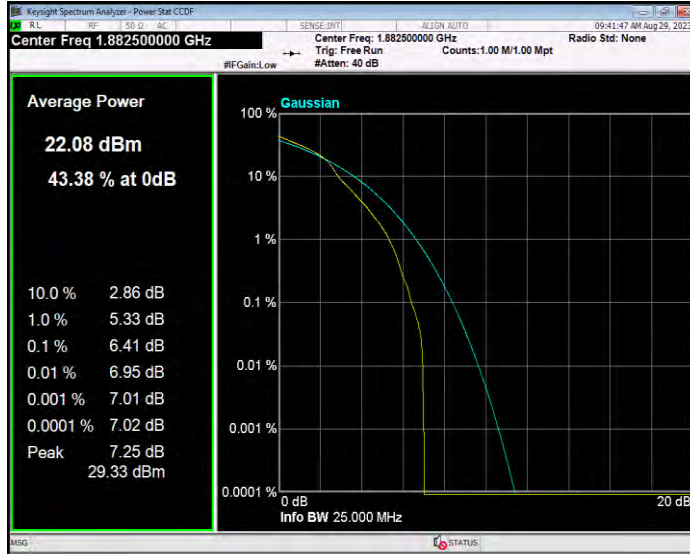

Band25 16QAM BW=20MHz Channel=26365 RB Size=1 Position=#0