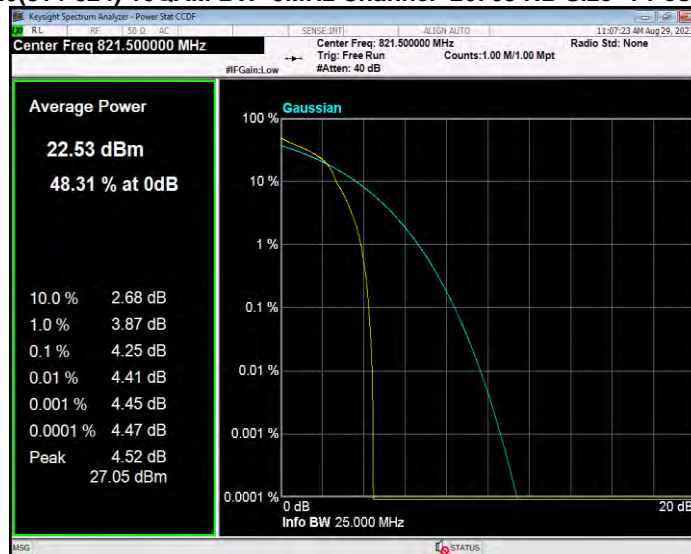

Band26(814-824) 16QAM BW=5MHz Channel=26765 RB Size=1 Position=#0