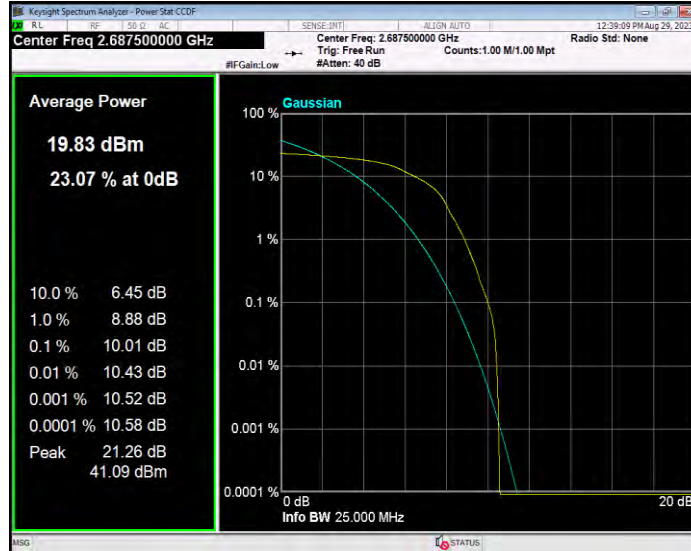

Band41 16QAM BW=5MHz Channel=41565 RB Size=1 Position=#0