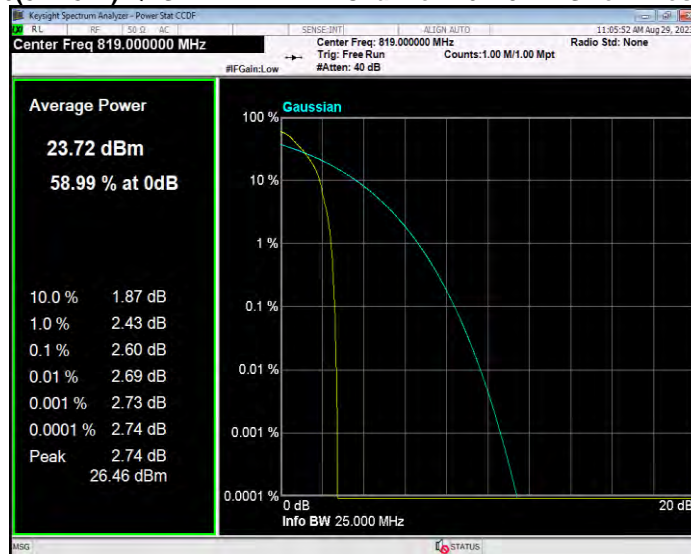

Band26(814-824) 16QAM BW=5MHz Channel=26740 RB Size=1 Position=#0

Band26(814-824) 16QAM BW=5MHz Channel=26765 RB Size=1 Position=#0

Band26(814-824) QPSK BW=1.4MHz Channel=26697 RB Size=1 Position=#0

Band26(814-824) QPSK BW=1.4MHz Channel=26740 RB Size=1 Position=#0