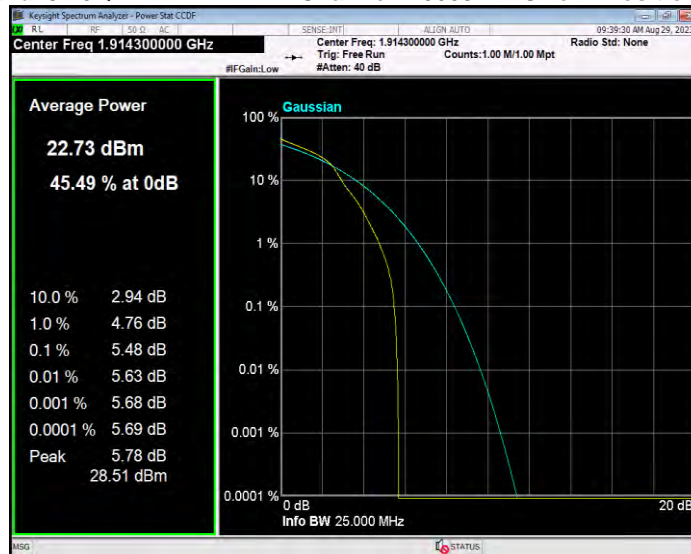

Band25 16QAM BW=1.4MHz Channel=26365 RB Size=1 Position=#0

Band25 16QAM BW=1.4MHz Channel=26683 RB Size=1 Position=#0

Band25 16QAM BW=10MHz Channel=26090 RB Size=1 Position=#0

Band25 16QAM BW=10MHz Channel=26365 RB Size=1 Position=#0