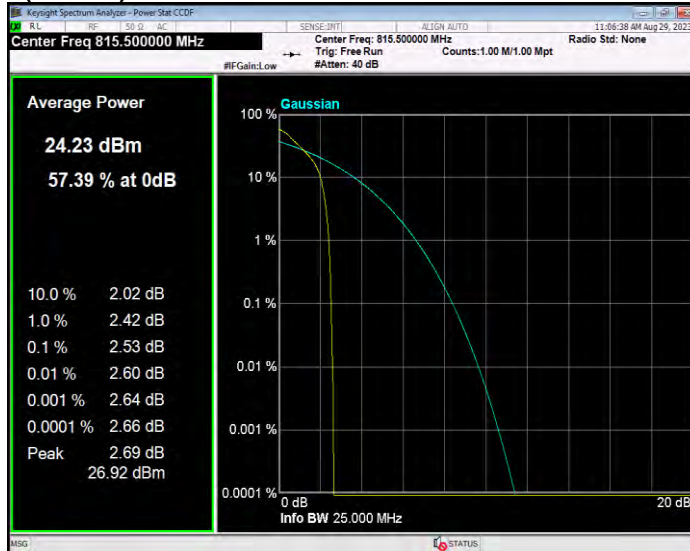

Band26(814-824) QPSK BW=3MHz Channel=26705 RB Size=1 Position=#0