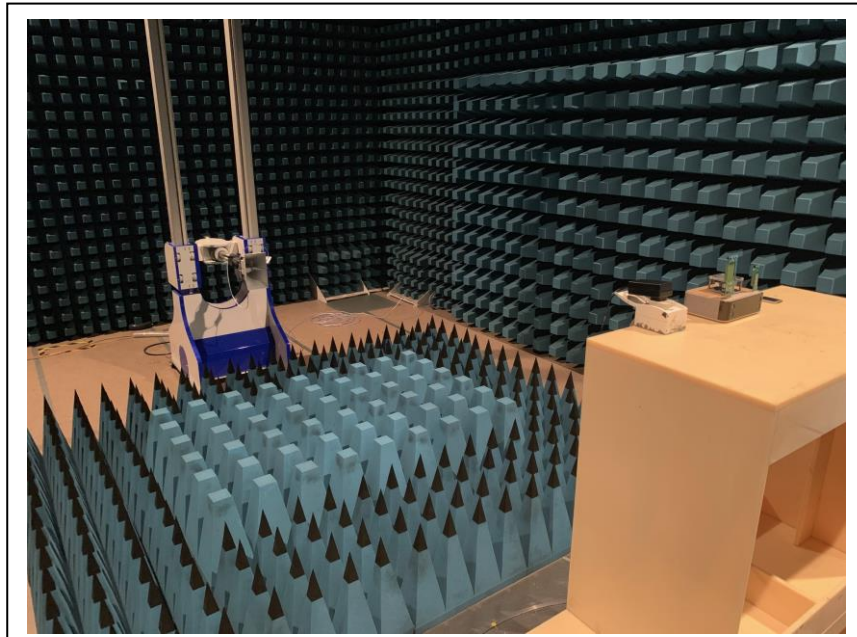

Radiated Emissions Photo

9KHz – 30MHz

30MHz – 200MHz

Radiated Emissions Photo

200MHz – 1000MHz

Above 1000MHz

Radiated Emissions Photo

Above 1000MHz

Backside

Voltage Disturbance Photo

EUT Front View

EUT side View

Voltage Disturbance Photo

Measurement equipment