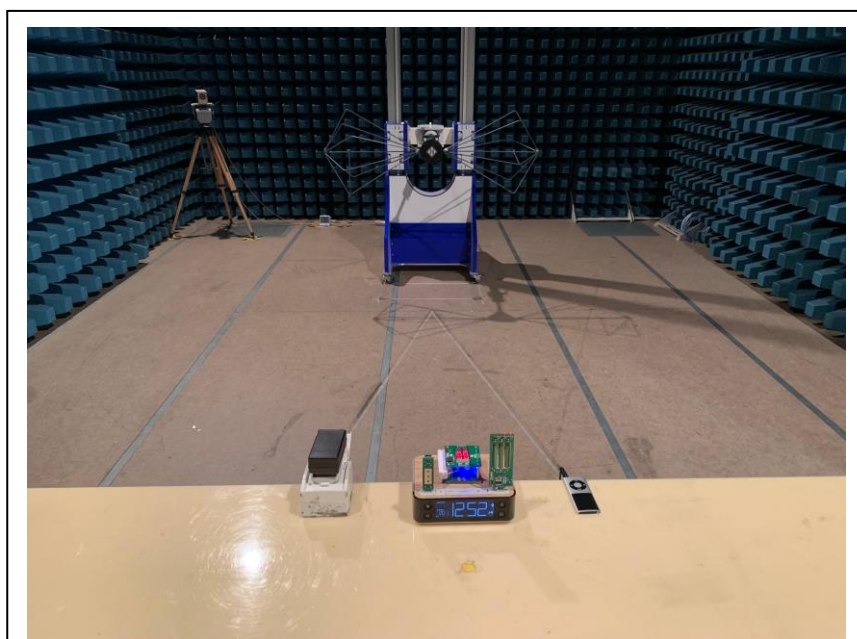

Radiated Emissions Photo

9KHz – 30MHz

30MHz – 200MHz

Radiated Emissions Photo

200MHz – 1000MHz

Above 1000MHz

Radiated Emissions Photo

Above 1000MHz

Backside

Voltage Disturbance Photo

EUT Front View

EUT side View

Voltage Disturbance Photo

Measurement equipment