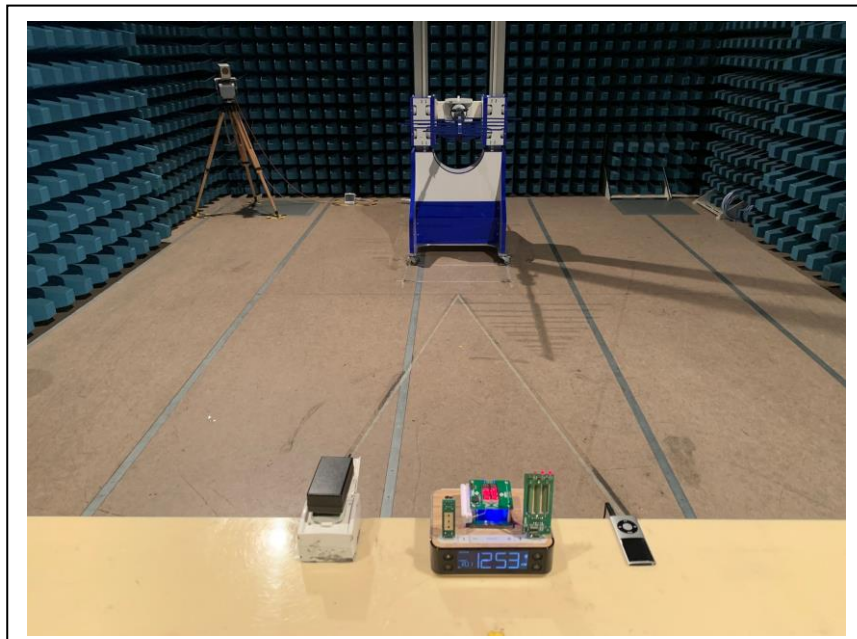

Radiated Emissions Photo

9KHz – 30MHz

30MHz – 200MHz

Radiated Emissions Photo

200MHz – 1000MHz

Above 1000MHz

Radiated Emissions Photo

Above 1000MHz

Backside

Voltage Disturbance Photo

EUT Front View

EUT side View

Voltage Disturbance Photo

Measurement equipment