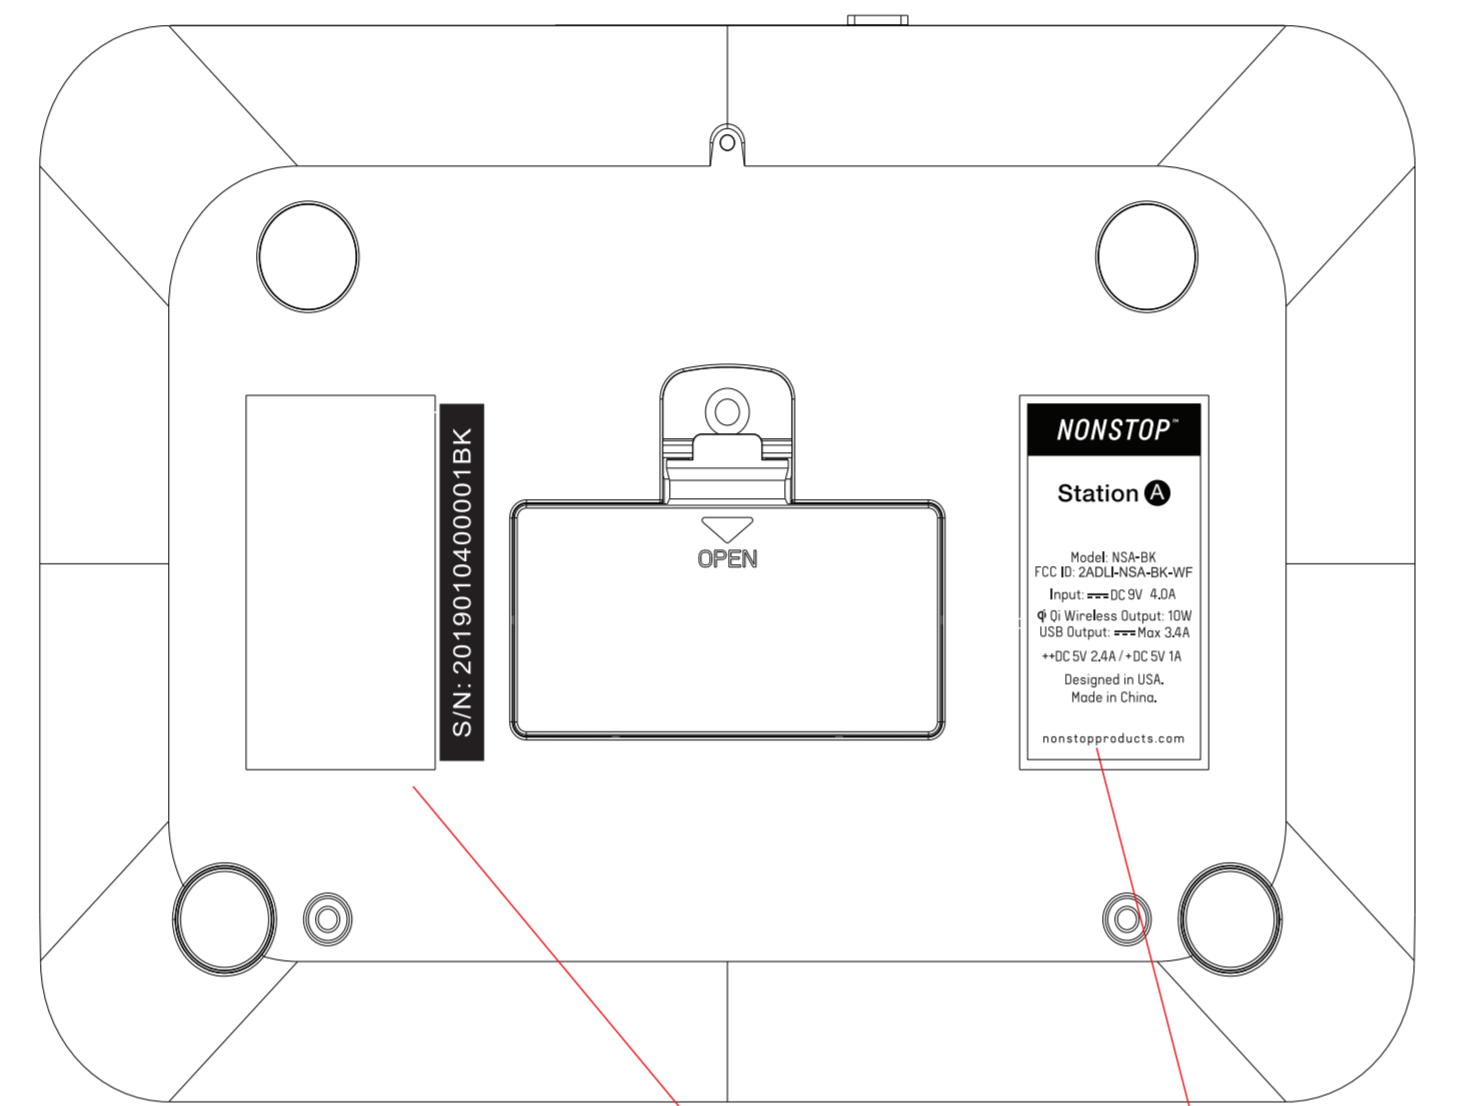

Station-A-Jetway Label

Serial no label

S/N: 2019010400001BK

Rating label

FCC ID label

Station-A Wood/Fabric Label

Serial no label

S/N: 2019010400001WF

Rating label

FCC ID label