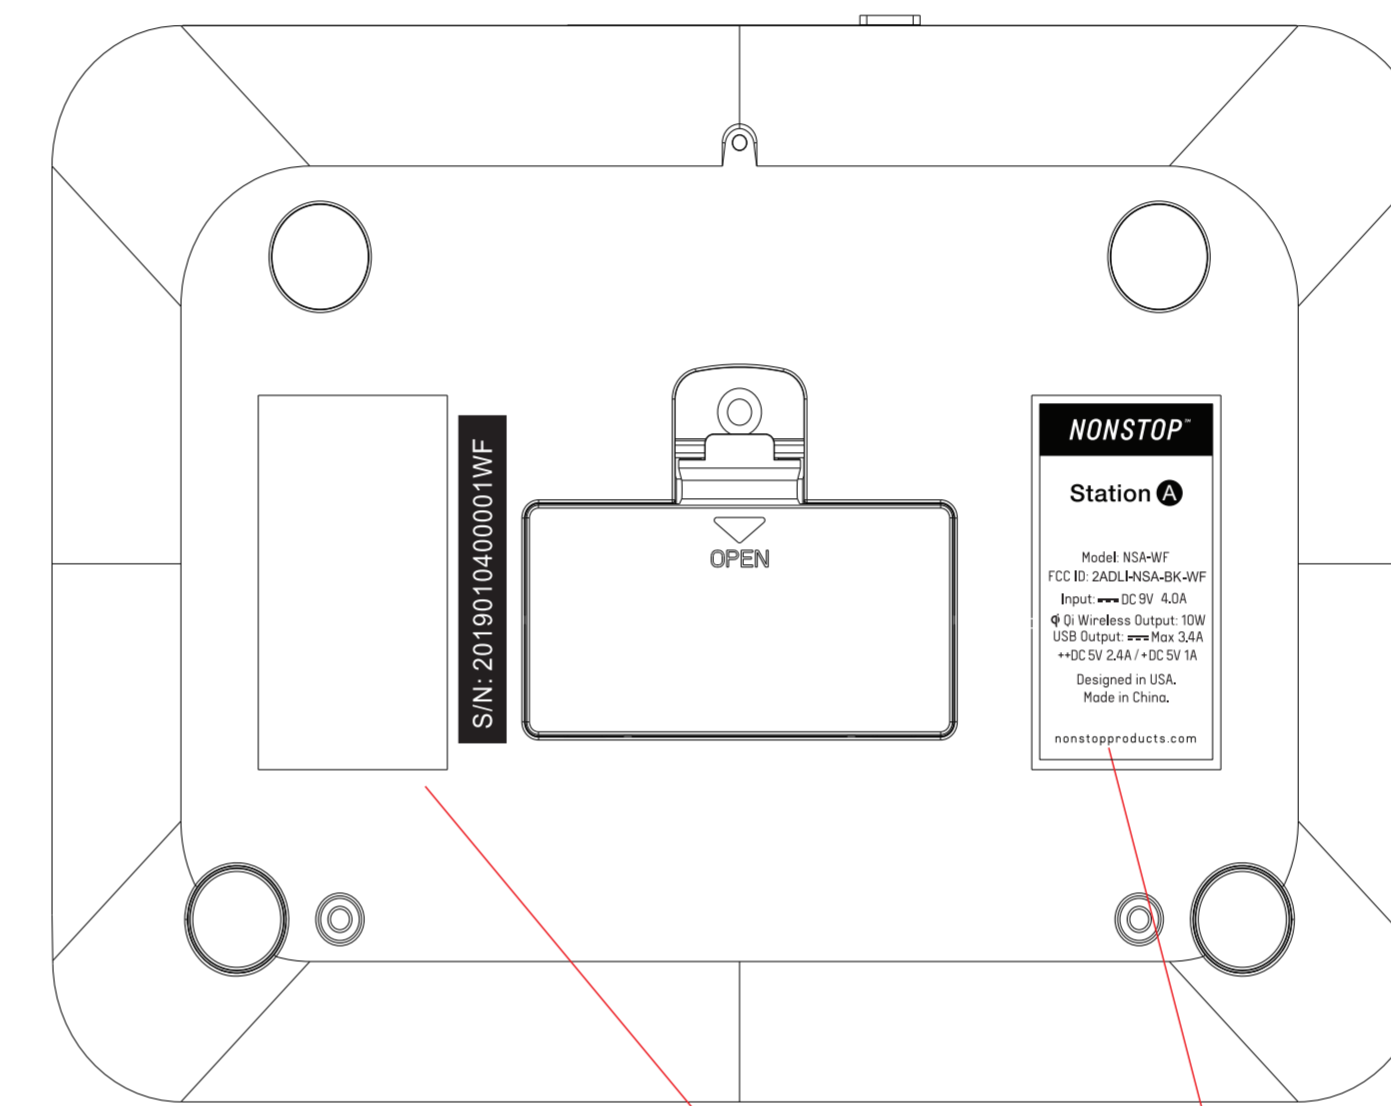

Station-A-Jetway Label

Serial no label

S/N: 2019010400001BK

Rating label

FCC ID label

Station-A Wood/Fabric Label

Serial no label

S/N: 2019010400001WF

Rating label

FCC ID label