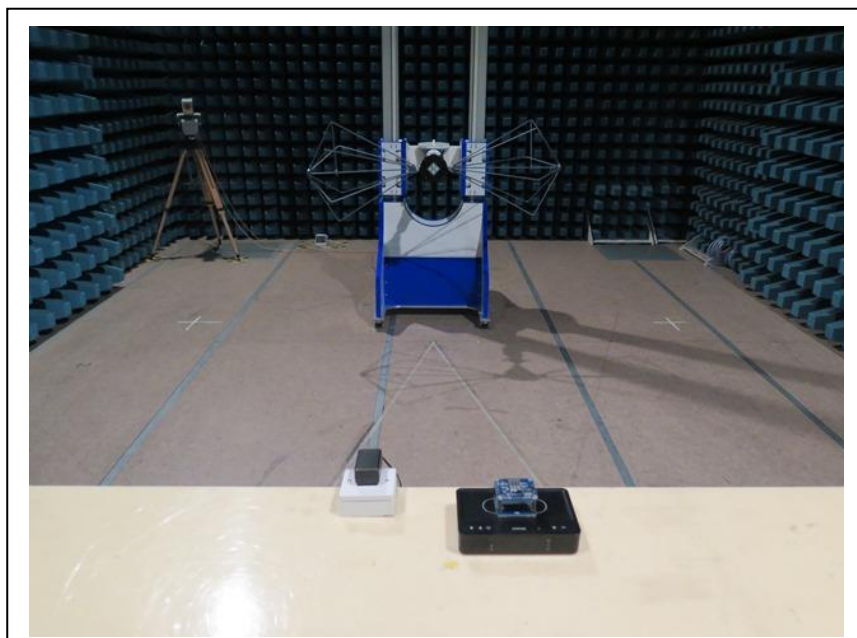

Photo

9kHz – 30MHz

30MHz – 200MHz

Photo

200MHz – 1000MHz

Setup

Internal Photo

Voltage Disturbance setup1

Voltage Disturbance setup2

Internal Photo

Voltage Disturbance setup3