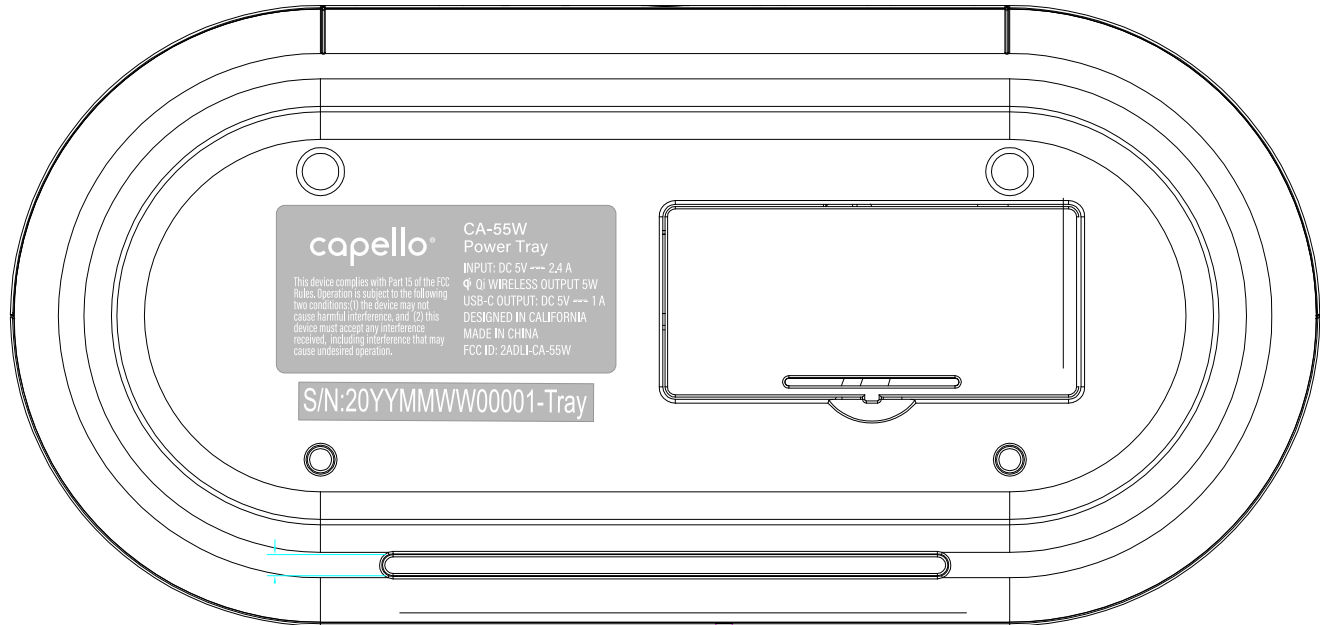

capello®

Version:R1.2
Devin&Matthew
20231019

CA-55W label

This would be a plastic label with a permanent adhesive.

S/N:20YYMMWW00001-Tray

CA-55W

Rating Label:45mm*22mm

SN label:39mm*5mm

White font on 2164C

(or refer product plastic color) background