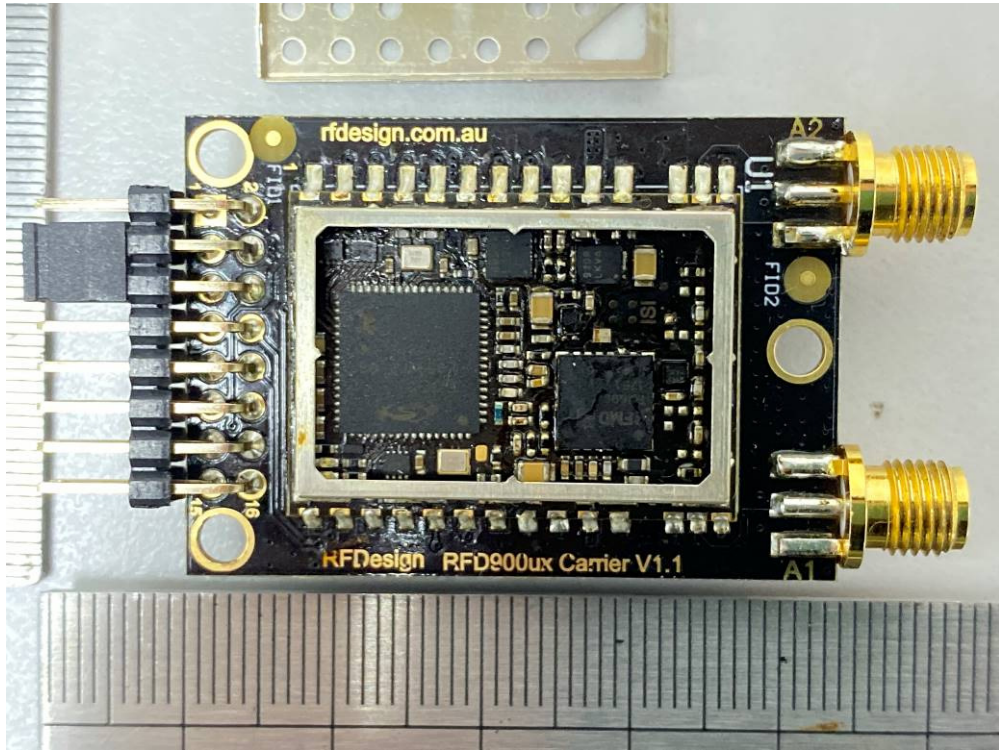

**Internal Photo**

FCC ID: 2ADLE-900UXSMT  
IC: 24610-900UXSMT

FCC ID: 2ADLE-900UXSMT  
IC: 24610-900UXSMT