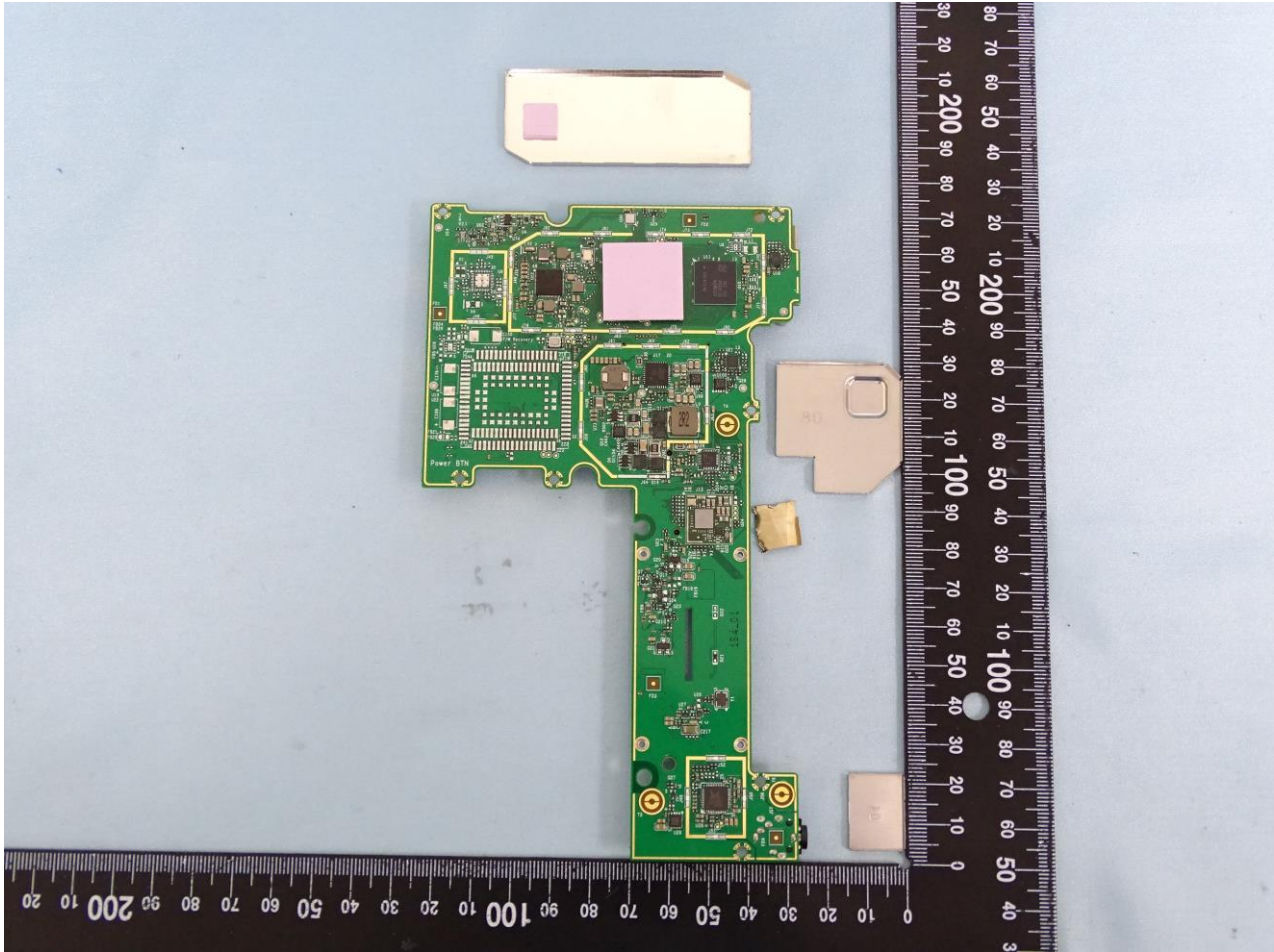

3. Internal Photograph of EUT

Brand Name: AEVI / Model Name: MTPT20-W

Sample 1 ~ Sample 4

Brand Name: AEVI / Model Name: MTPT20-W

Brand Name: AEVI / Model Name: MTPT20-W

Brand Name: AEVI / Model Name: MTPT20-W

Brand Name: AEVI / Model Name: MTPT20-W

Brand Name: AEVI / Model Name: MTPT20-W

Brand Name: AEVI / Model Name: MTPT20-W

Brand Name: AEVI / Model Name: MTPT20-W

Brand Name: AEVI / Model Name: MTPT20-W

Brand Name: AEVI / Model Name: MTPT20-W