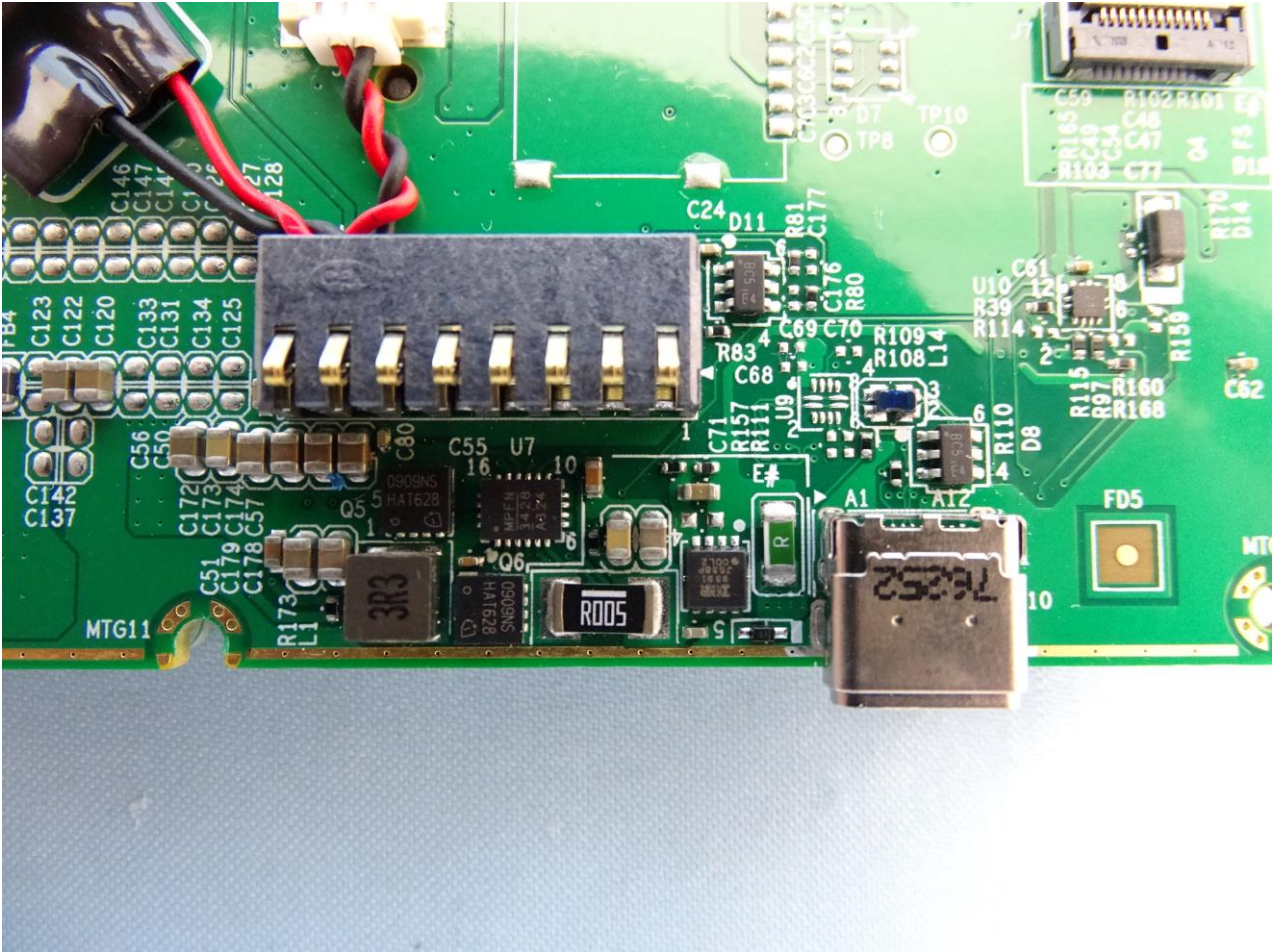

3. Internal Photograph of EUT

Brand Name: AEVI / Model Name: MTPT20-W

Sample 1 ~ Sample 4

Brand Name: AEVI / Model Name: MTPT20-W

Brand Name: AEVI / Model Name: MTPT20-W

Brand Name: AEVI / Model Name: MTPT20-W

Brand Name: AEVI / Model Name: MTPT20-W

Brand Name: AEVI / Model Name: MTPT20-W

Brand Name: AEVI / Model Name: MTPT20-W

Brand Name: AEVI / Model Name: MTPT20-W

Brand Name: AEVI / Model Name: MTPT20-W

Brand Name: AEVI / Model Name: MTPT20-W