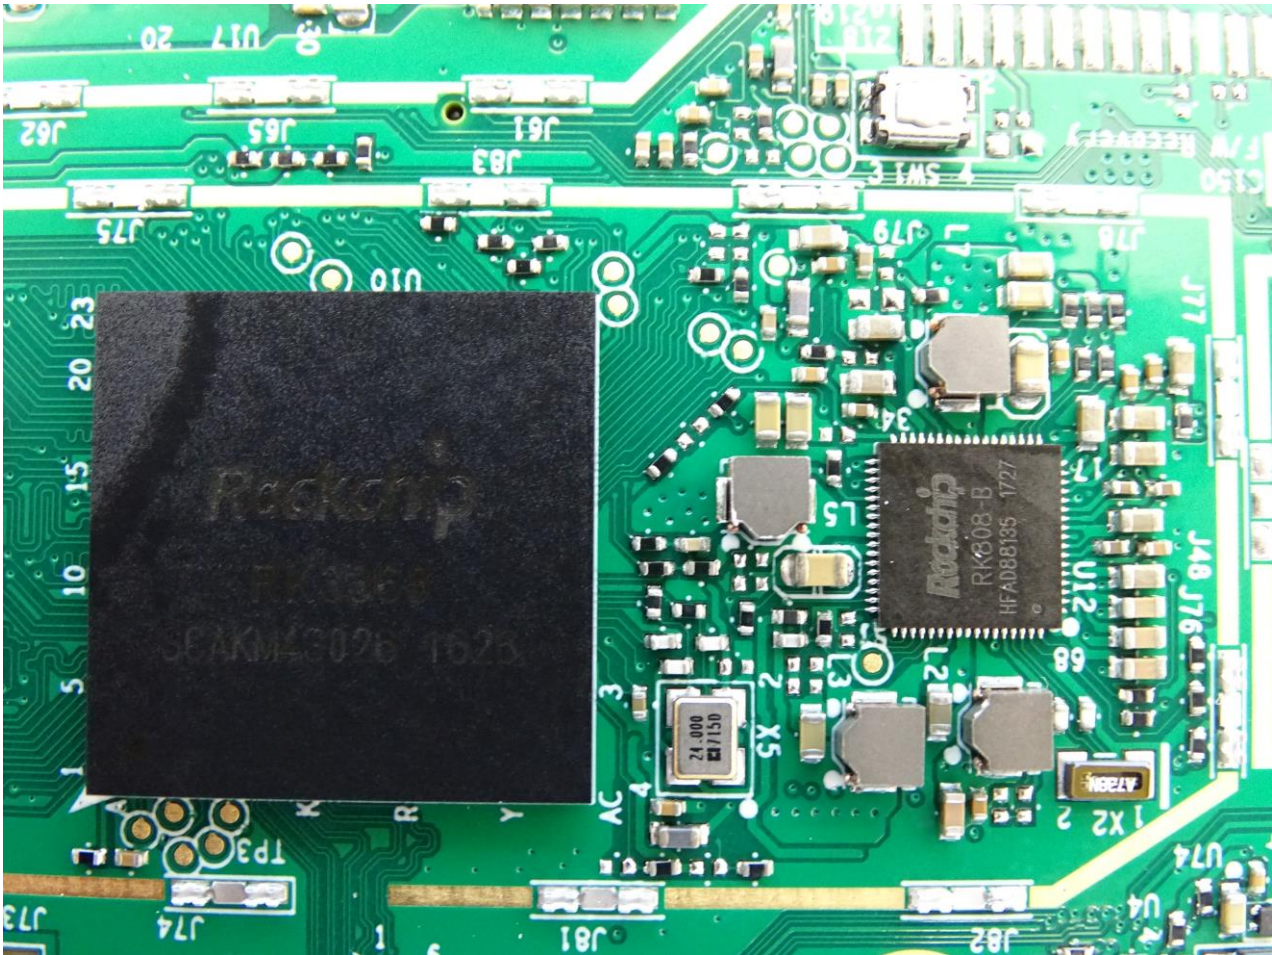

3. Internal Photograph of EUT

Brand Name: AEVI / Model Name: MTPT20-W

Sample 1 ~ Sample 4

Brand Name: AEVI / Model Name: MTPT20-W

Brand Name: AEVI / Model Name: MTPT20-W

Brand Name: AEVI / Model Name: MTPT20-W

Brand Name: AEVI / Model Name: MTPT20-W

Brand Name: AEVI / Model Name: MTPT20-W

Brand Name: AEVI / Model Name: MTPT20-W

Brand Name: AEVI / Model Name: MTPT20-W

Brand Name: AEVI / Model Name: MTPT20-W

Brand Name: AEVI / Model Name: MTPT20-W