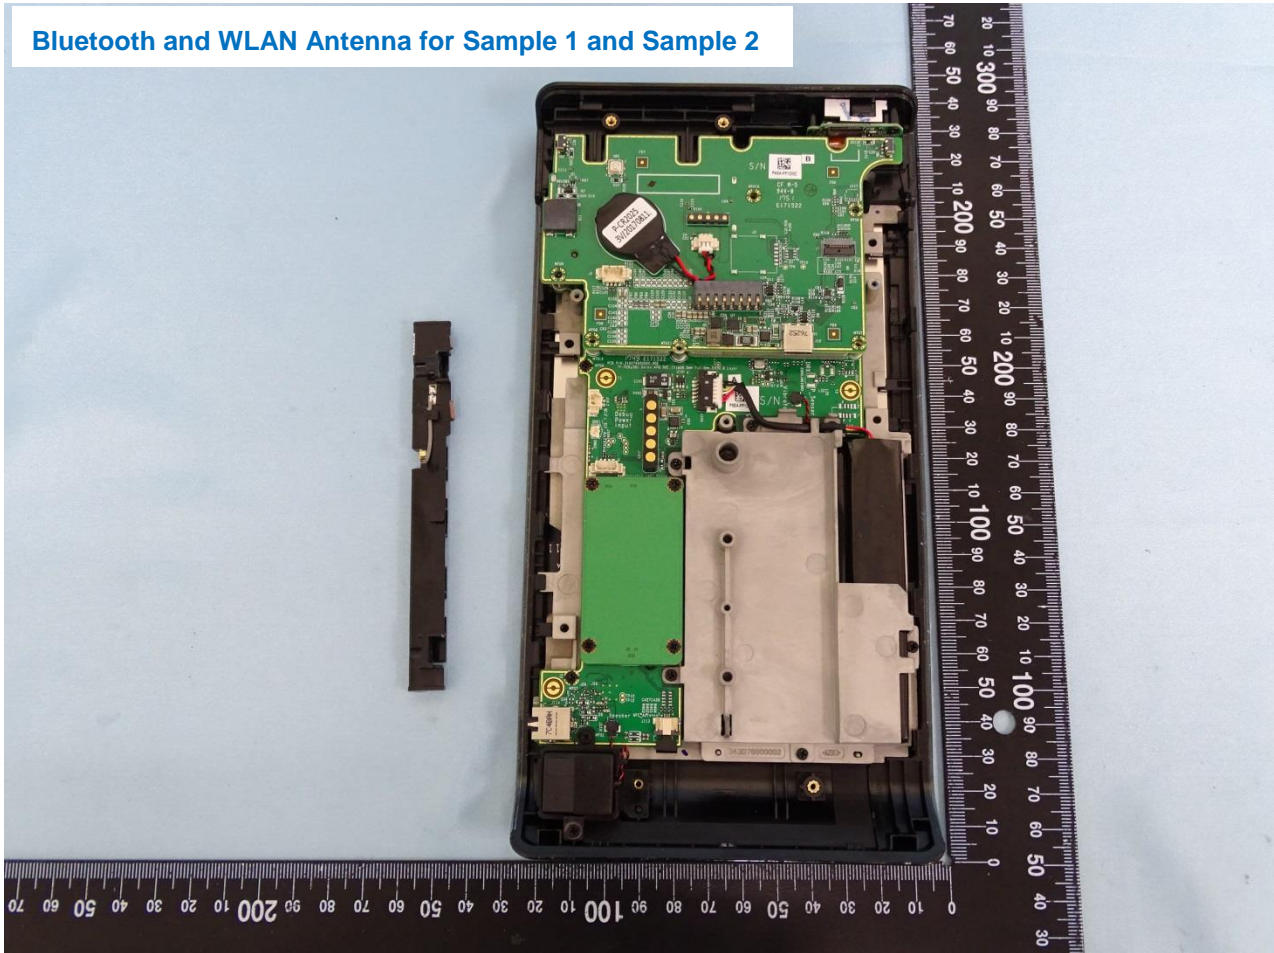

Brand Name: AEVI / Model Name: MTPT20-W

Brand Name: AEVI / Model Name: MTPT20-W

Brand Name: AEVI / Model Name: MTPT20-W

Bluetooth and WLAN Antenna for Sample 1 and Sample 2

Brand Name: AEVI / Model Name: MTPT20-W

Brand Name: AEVI / Model Name: MTPT20-W

Brand Name: AEVI / Model Name: MTPT20-W

Bluetooth and WLAN Antenna for Sample 3 and Sample 4

Brand Name: AEVI / Model Name: MTPT20-W

Brand Name: AEVI / Model Name: MTPT20-W