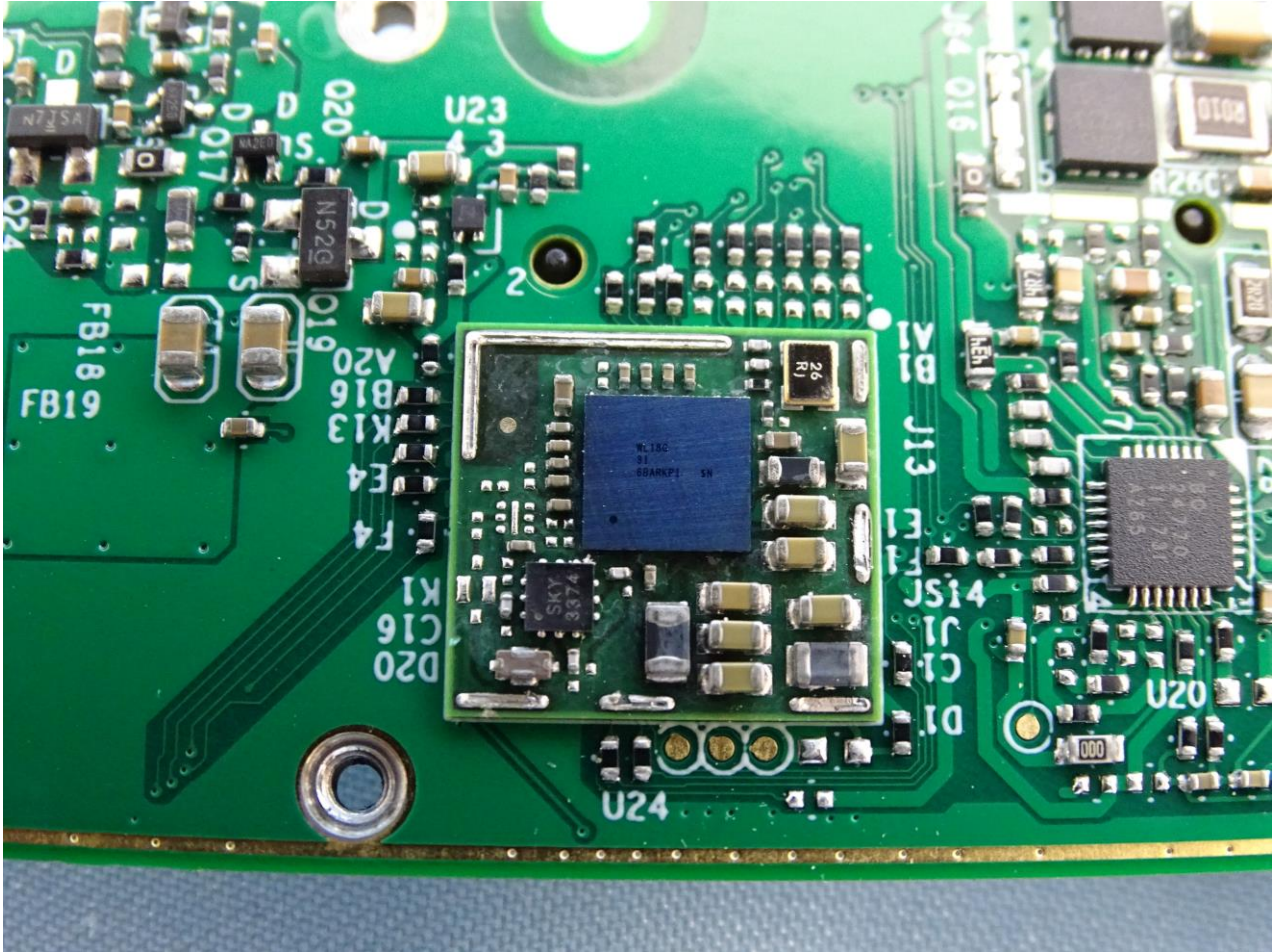

3. Internal Photograph of EUT

Brand Name: AEVI / Model Name: MTPT20-W

Sample 1 ~ Sample 4

Brand Name: AEVI / Model Name: MTPT20-W

Brand Name: AEVI / Model Name: MTPT20-W

Brand Name: AEVI / Model Name: MTPT20-W

Brand Name: AEVI / Model Name: MTPT20-W

Brand Name: AEVI / Model Name: MTPT20-W

Brand Name: AEVI / Model Name: MTPT20-W

Brand Name: AEVI / Model Name: MTPT20-W

Brand Name: AEVI / Model Name: MTPT20-W

Brand Name: AEVI / Model Name: MTPT20-W