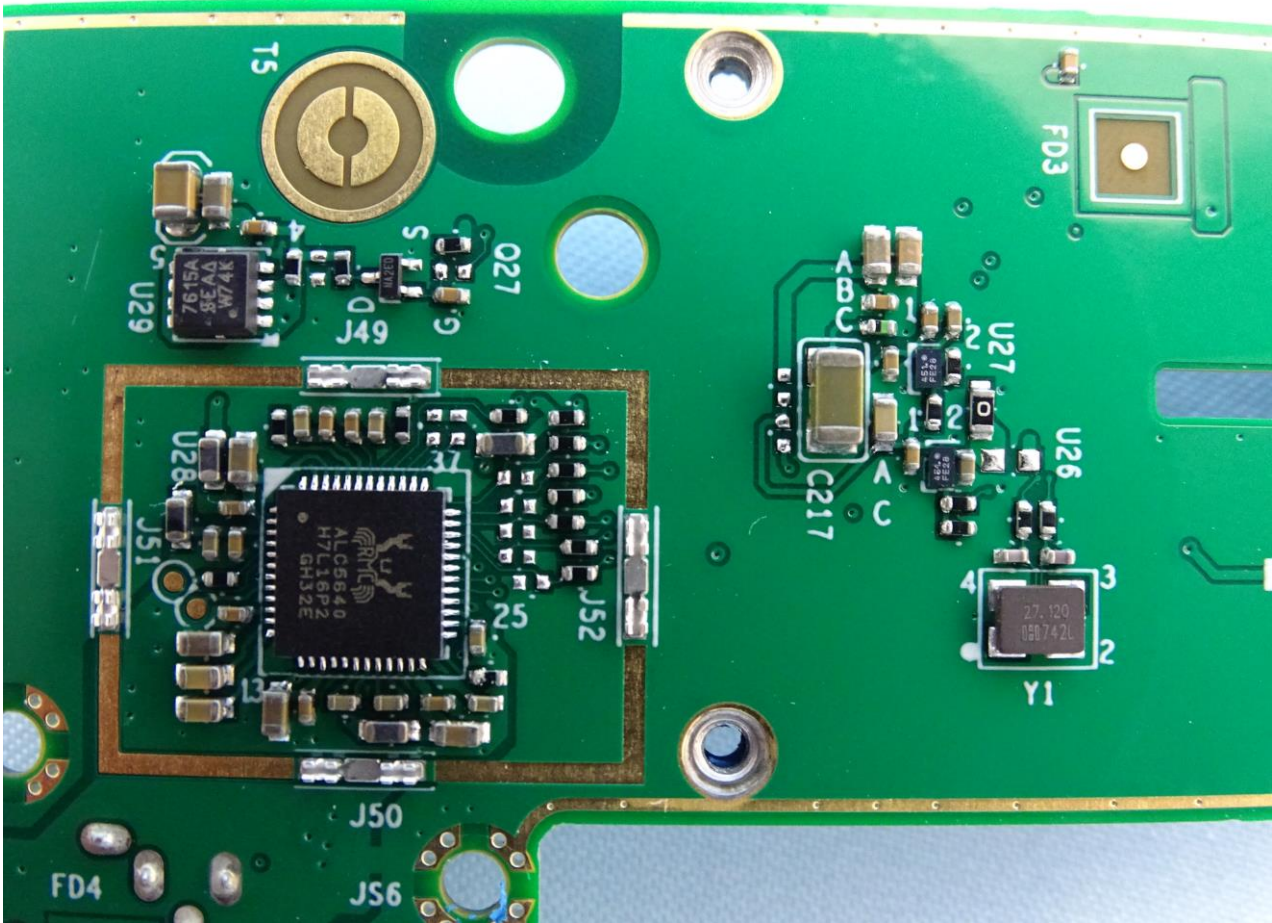

Brand Name: AEVI / Model Name: MTPT20-W

Brand Name: AEVI / Model Name: MTPT20-W

Brand Name: AEVI / Model Name: MTPT20-W

Brand Name: AEVI / Model Name: MTPT20-W

Brand Name: AEVI / Model Name: MTPT20-W

Brand Name: AEVI / Model Name: MTPT20-W

Brand Name: AEVI / Model Name: MTPT20-W

Brand Name: AEVI / Model Name: MTPT20-W

Brand Name: AEVI / Model Name: MTPT20-W

Bluetooth and WLAN Antenna for Sample 1 and Sample 2

Brand Name: AEVI / Model Name: MTPT20-W