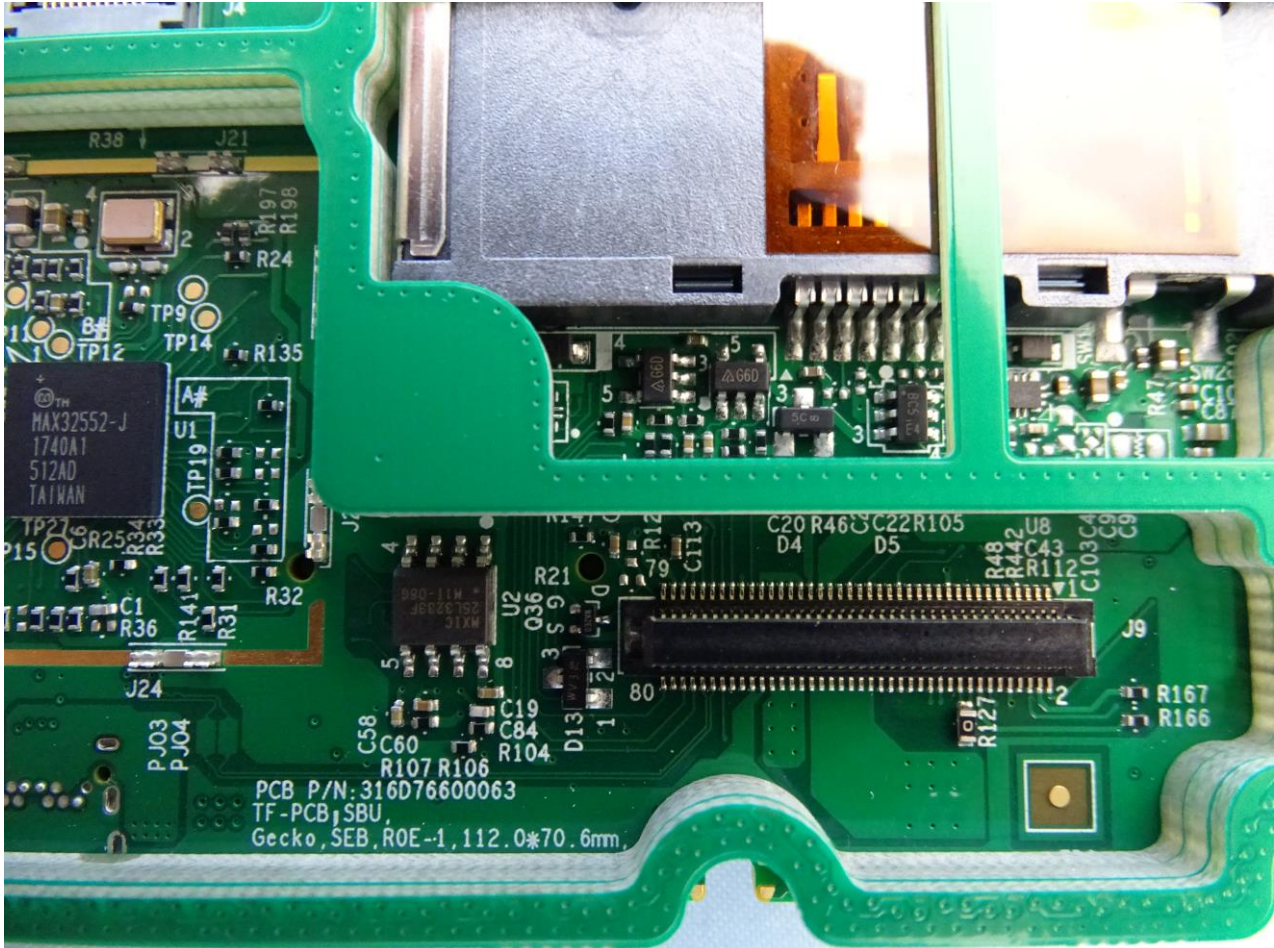

3. Internal Photograph of EUT

Brand Name: AEVI / Model Name: MTPT20-W

Sample 1 ~ Sample 4

Brand Name: AEVI / Model Name: MTPT20-W

Brand Name: AEVI / Model Name: MTPT20-W

Brand Name: AEVI / Model Name: MTPT20-W

Brand Name: AEVI / Model Name: MTPT20-W

Brand Name: AEVI / Model Name: MTPT20-W

Brand Name: AEVI / Model Name: MTPT20-W

Brand Name: AEVI / Model Name: MTPT20-W

Brand Name: AEVI / Model Name: MTPT20-W

Brand Name: AEVI / Model Name: MTPT20-W