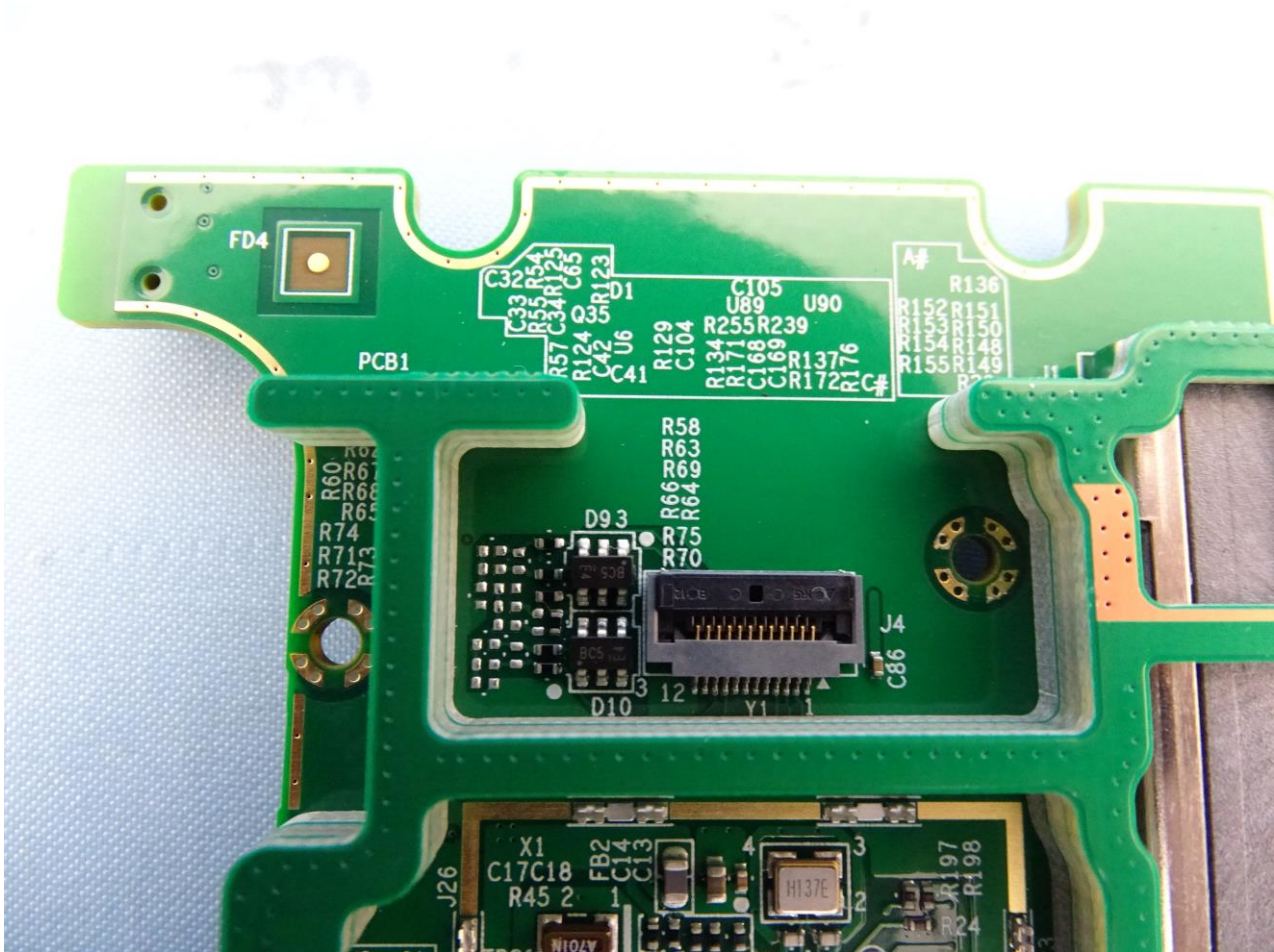

3. Internal Photograph of EUT

Brand Name: AEVI / Model Name: MTPT20-W

Sample 1 ~ Sample 4

Brand Name: AEVI / Model Name: MTPT20-W

Brand Name: AEVI / Model Name: MTPT20-W

Brand Name: AEVI / Model Name: MTPT20-W

Brand Name: AEVI / Model Name: MTPT20-W

Brand Name: AEVI / Model Name: MTPT20-W

Brand Name: AEVI / Model Name: MTPT20-W

Brand Name: AEVI / Model Name: MTPT20-W

Brand Name: AEVI / Model Name: MTPT20-W

Brand Name: AEVI / Model Name: MTPT20-W