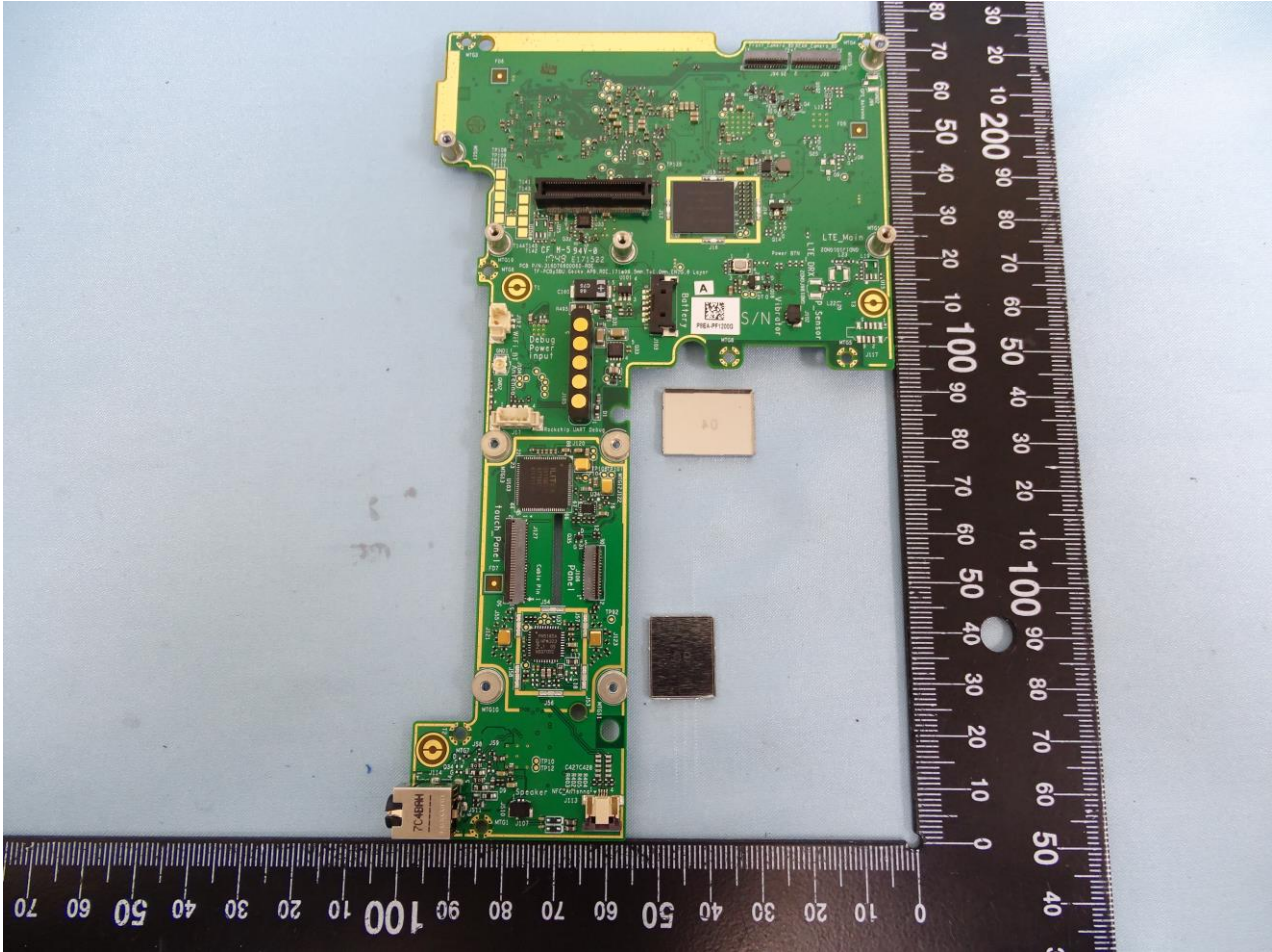

Brand Name: AEVI / Model Name: MTPT20-W

Brand Name: AEVI / Model Name: MTPT20-W

Brand Name: AEVI / Model Name: MTPT20-W

Brand Name: AEVI / Model Name: MTPT20-W

Brand Name: AEVI / Model Name: MTPT20-W

Brand Name: AEVI / Model Name: MTPT20-W

Brand Name: AEVI / Model Name: MTPT20-W

Brand Name: AEVI / Model Name: MTPT20-W

Brand Name: AEVI / Model Name: MTPT20-W

Bluetooth and WLAN Antenna for Sample 1 and Sample 2

Brand Name: AEVI / Model Name: MTPT20-W