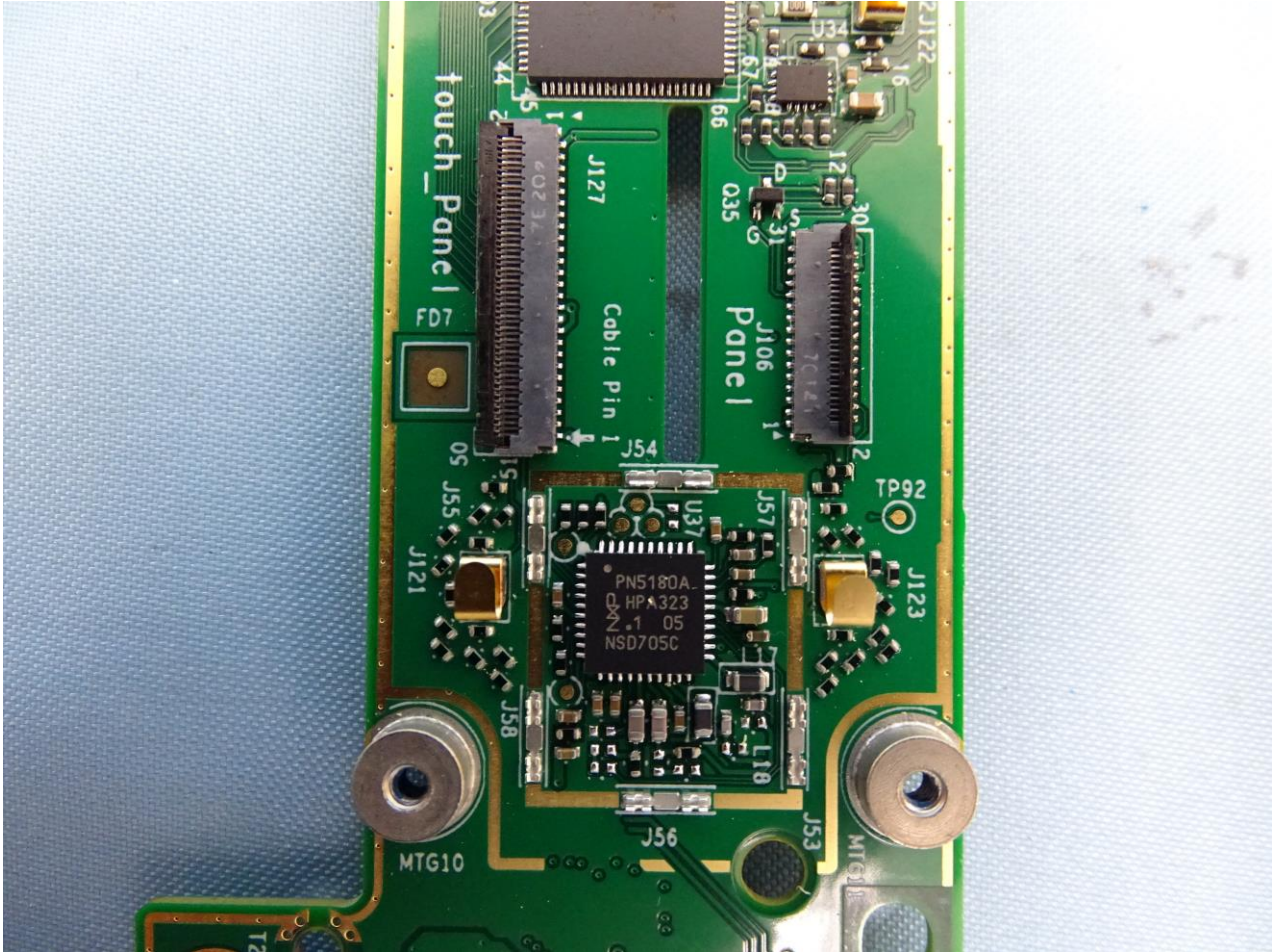

Brand Name: AEVI / Model Name: MTPT20-W

Brand Name: AEVI / Model Name: MTPT20-W

Brand Name: AEVI / Model Name: MTPT20-W

Brand Name: AEVI / Model Name: MTPT20-W

Brand Name: AEVI / Model Name: MTPT20-W

Brand Name: AEVI / Model Name: MTPT20-W

Brand Name: AEVI / Model Name: MTPT20-W

Brand Name: AEVI / Model Name: MTPT20-W

Brand Name: AEVI / Model Name: MTPT20-W

Bluetooth and WLAN Antenna for Sample 1 and Sample 2

Brand Name: AEVI / Model Name: MTPT20-W