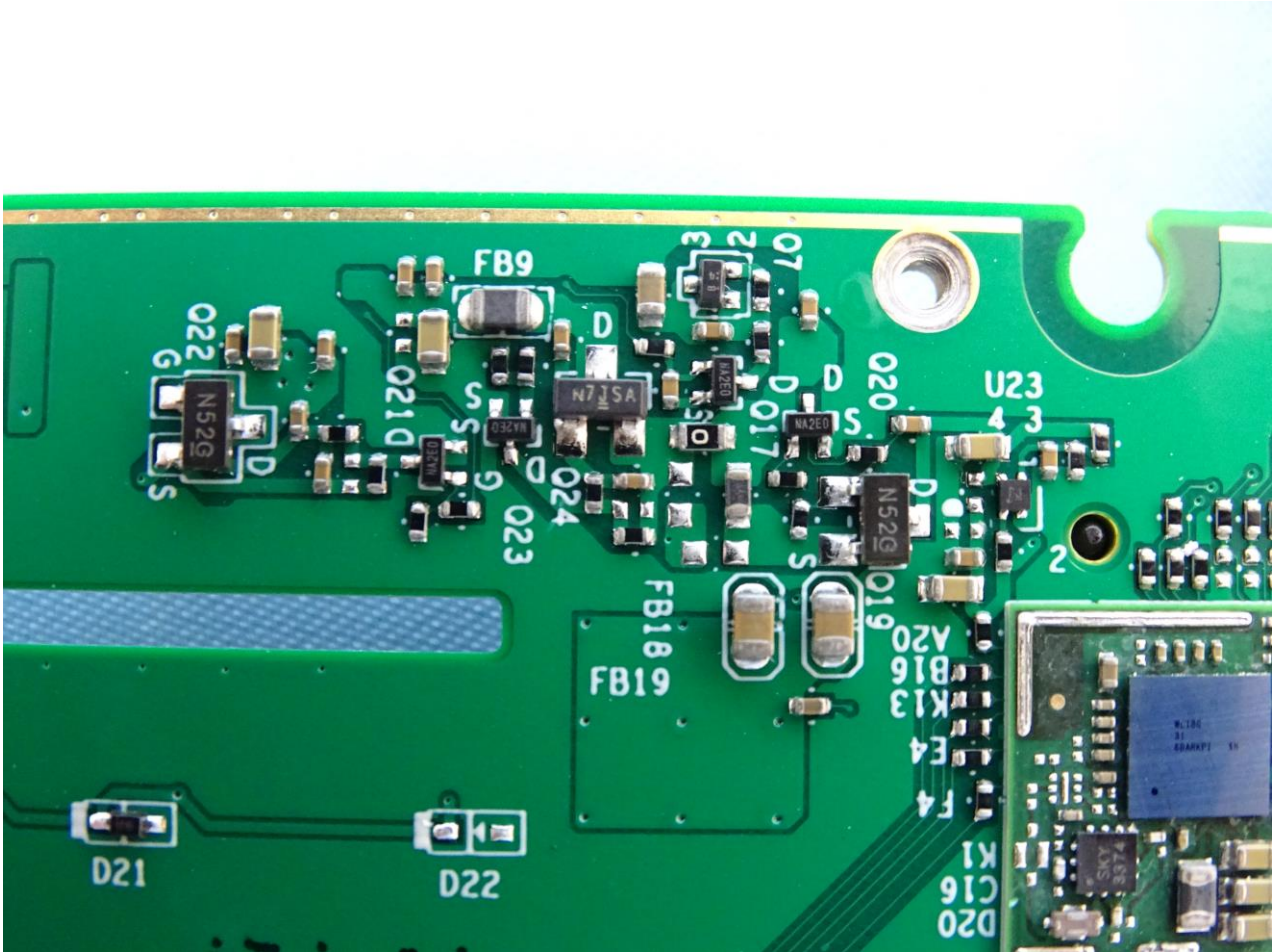

3. Internal Photograph of EUT

Brand Name: AEVI / Model Name: MTPT20-W

Sample 1 ~ Sample 4

Brand Name: AEVI / Model Name: MTPT20-W

Brand Name: AEVI / Model Name: MTPT20-W

Brand Name: AEVI / Model Name: MTPT20-W

Brand Name: AEVI / Model Name: MTPT20-W

Brand Name: AEVI / Model Name: MTPT20-W

Brand Name: AEVI / Model Name: MTPT20-W

Brand Name: AEVI / Model Name: MTPT20-W

Brand Name: AEVI / Model Name: MTPT20-W

Brand Name: AEVI / Model Name: MTPT20-W