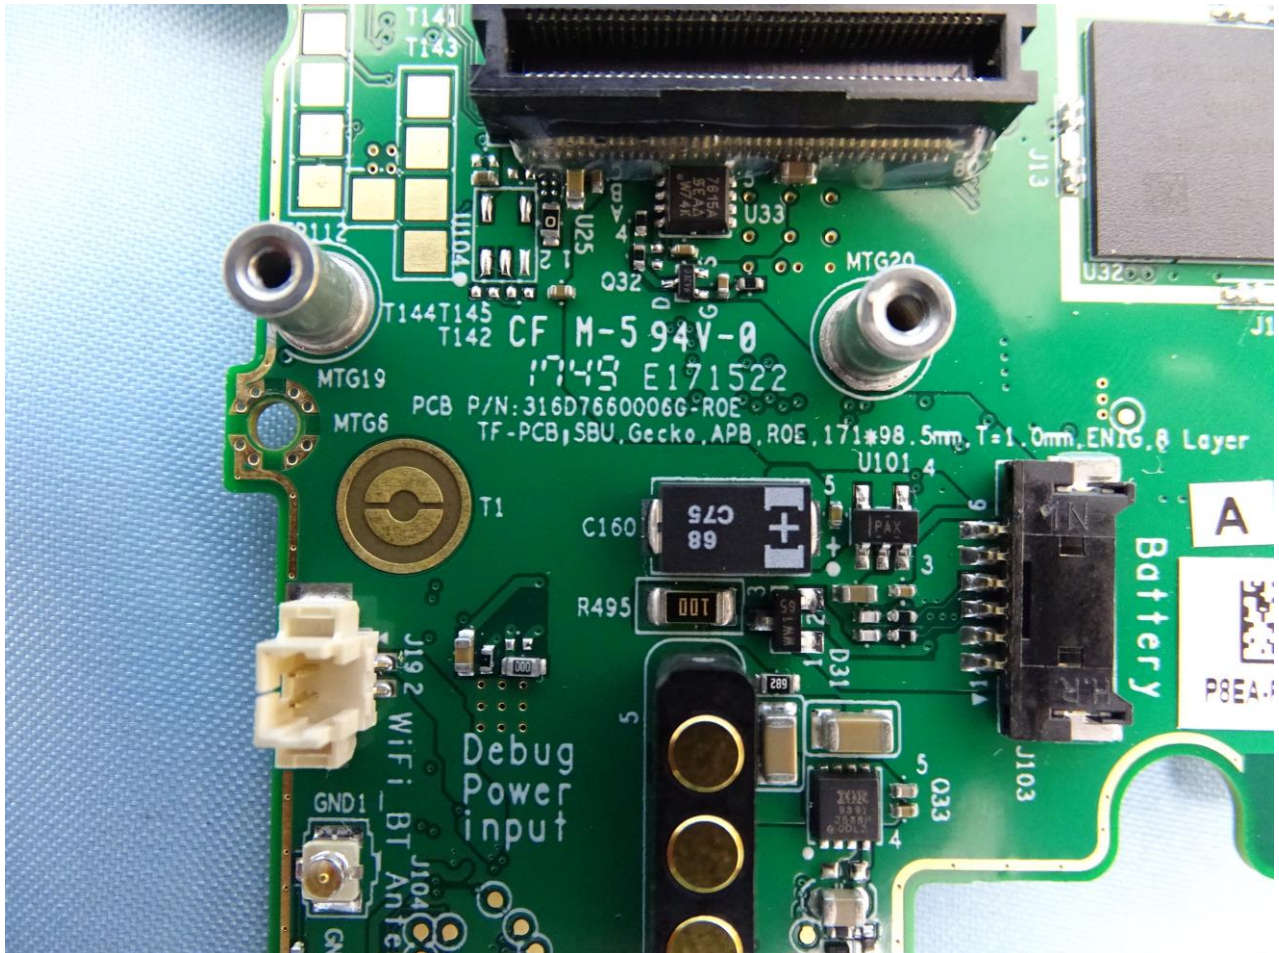

Brand Name: AEVI / Model Name: MTPT20-W

Brand Name: AEVI / Model Name: MTPT20-W

Brand Name: AEVI / Model Name: MTPT20-W

Brand Name: AEVI / Model Name: MTPT20-W

Brand Name: AEVI / Model Name: MTPT20-W

Brand Name: AEVI / Model Name: MTPT20-W

Brand Name: AEVI / Model Name: MTPT20-W

Brand Name: AEVI / Model Name: MTPT20-W

Brand Name: AEVI / Model Name: MTPT20-W

Bluetooth and WLAN Antenna for Sample 1 and Sample 2

Brand Name: AEVI / Model Name: MTPT20-W