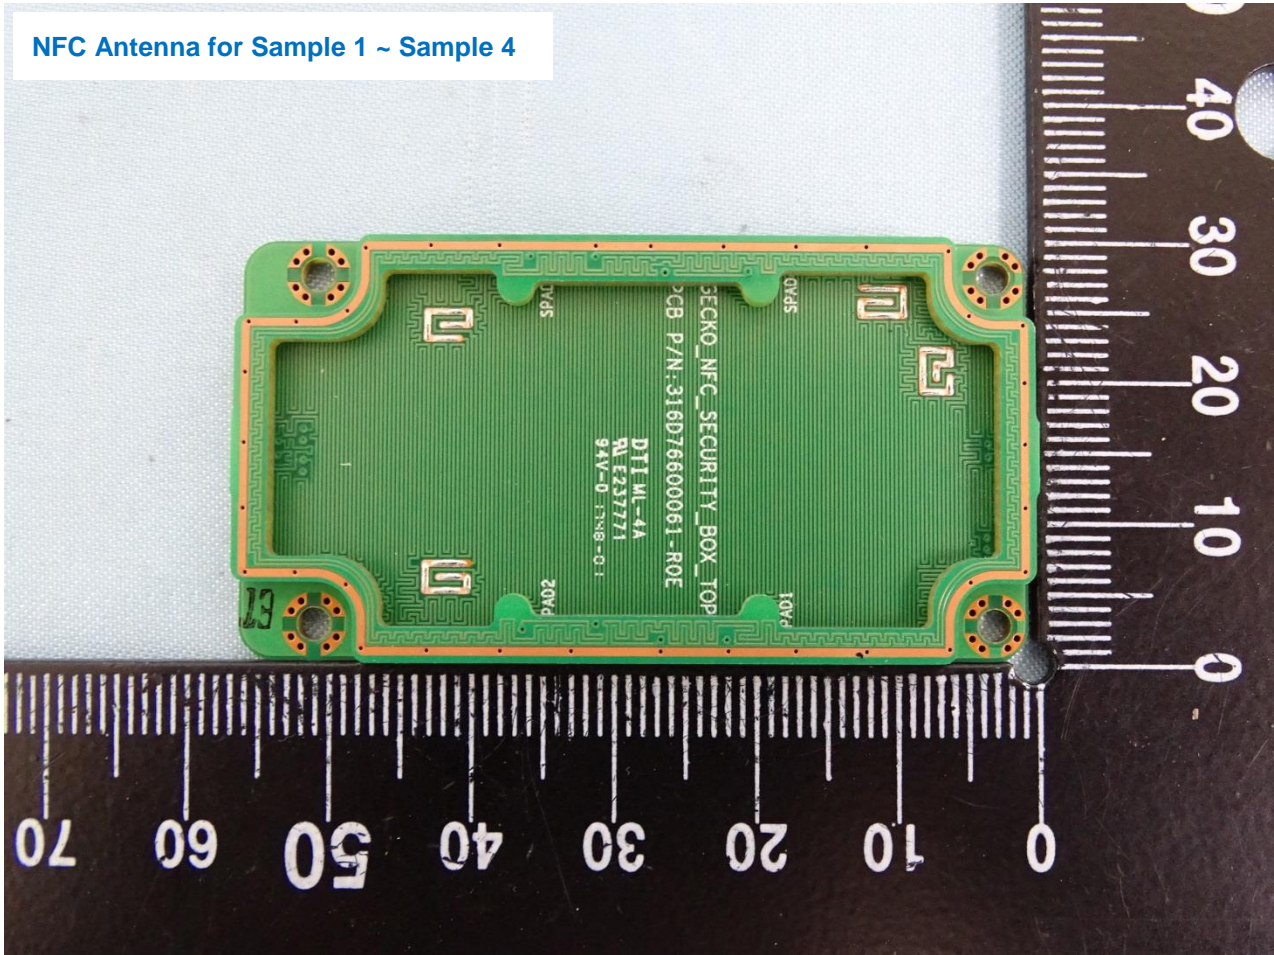

Brand Name: AEVI / Model Name: MTPT20-W

NFC Antenna for Sample 1 ~ Sample 4