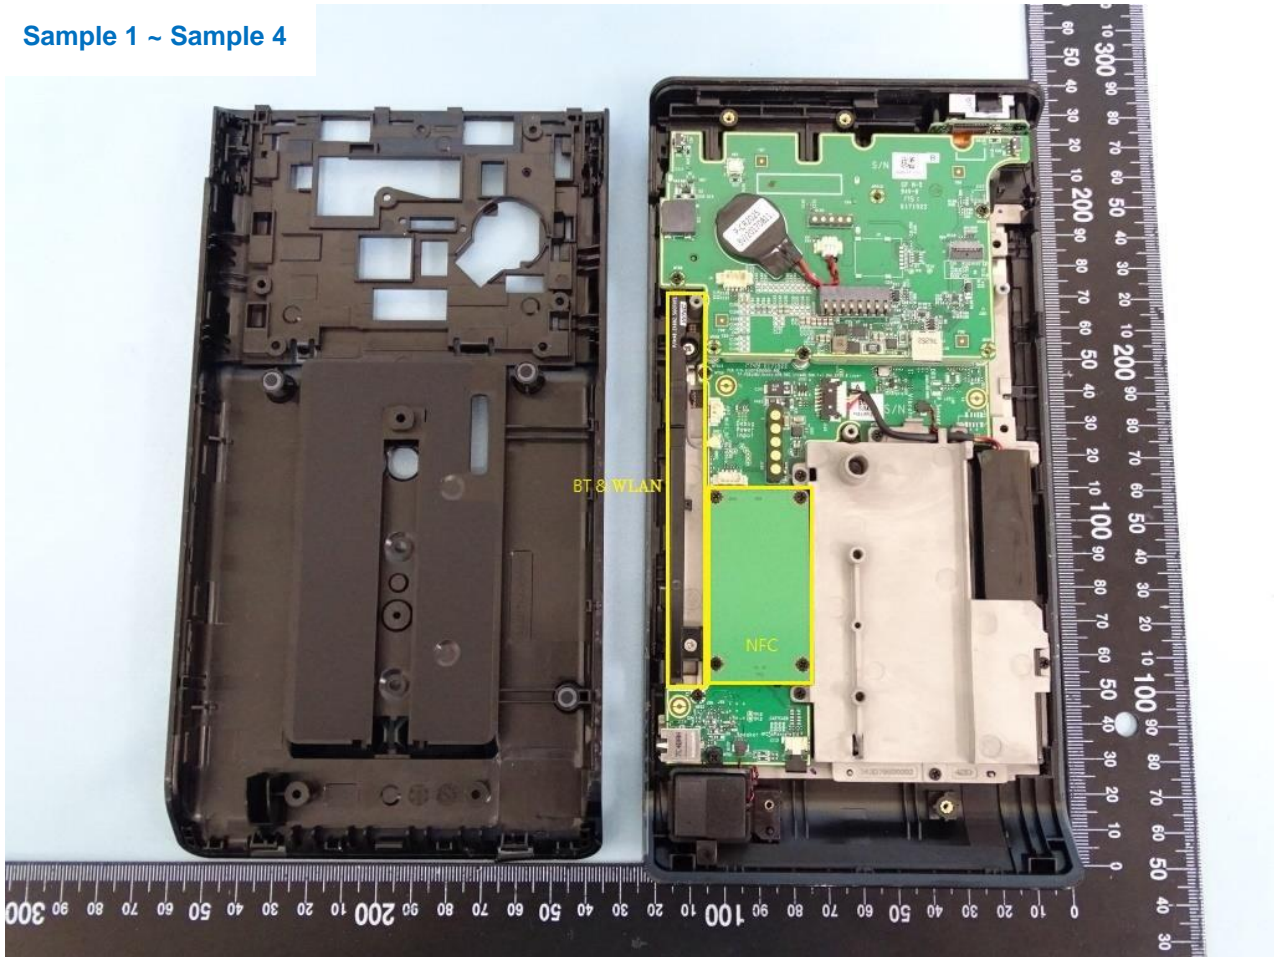

3. Internal Photograph of EUT

Brand Name: AEVI / Model Name: MTPT20-W

Sample 1 ~ Sample 4

Brand Name: AEVI / Model Name: MTPT20-W

Brand Name: AEVI / Model Name: MTPT20-W

Brand Name: AEVI / Model Name: MTPT20-W

Brand Name: AEVI / Model Name: MTPT20-W

Brand Name: AEVI / Model Name: MTPT20-W

Brand Name: AEVI / Model Name: MTPT20-W

Brand Name: AEVI / Model Name: MTPT20-W

Brand Name: AEVI / Model Name: MTPT20-W

Brand Name: AEVI / Model Name: MTPT20-W