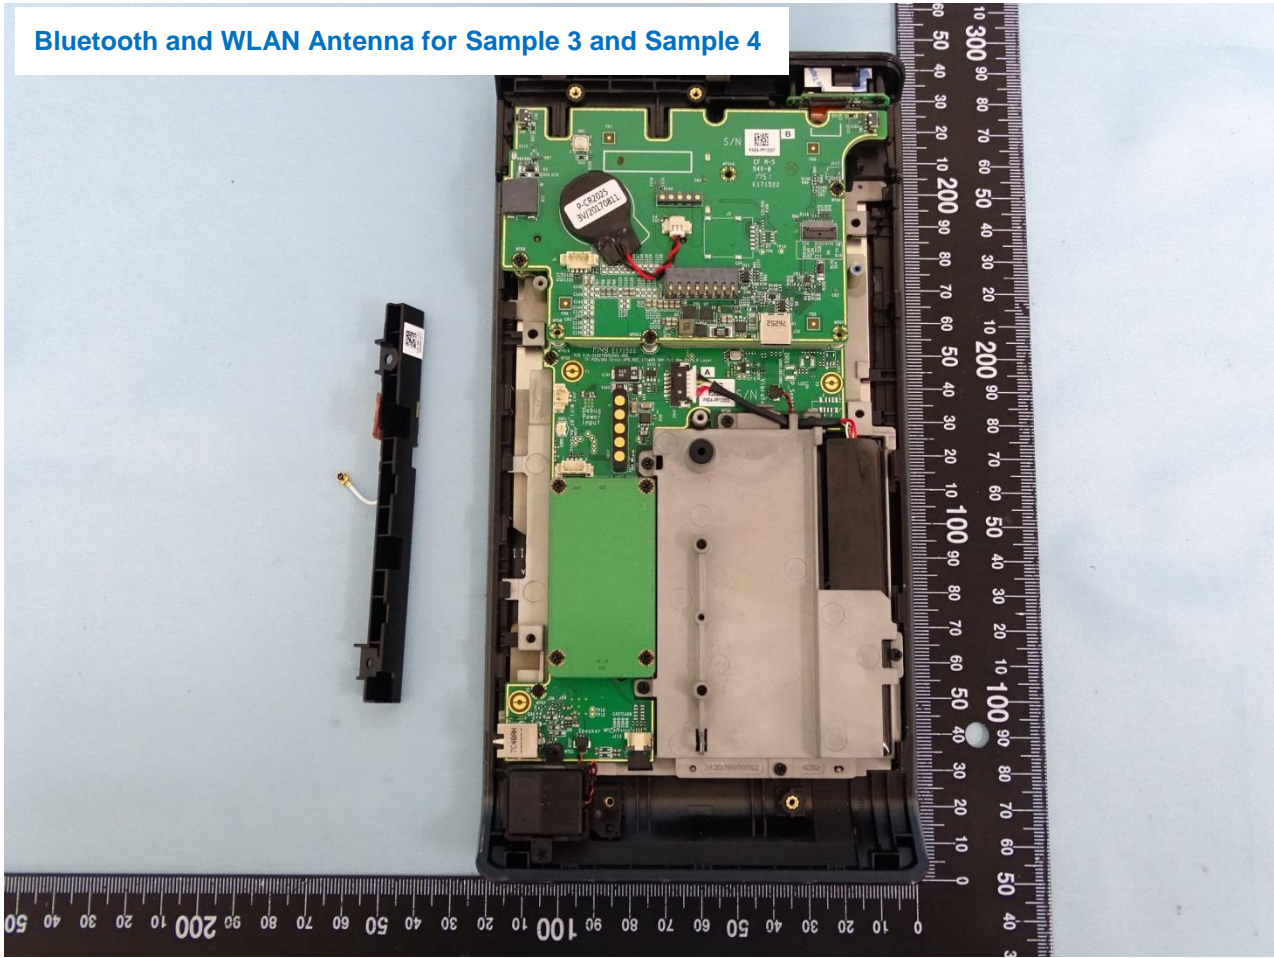

Brand Name: AEVI / Model Name: MTPT20-W

Bluetooth and WLAN Antenna for Sample 3 and Sample 4