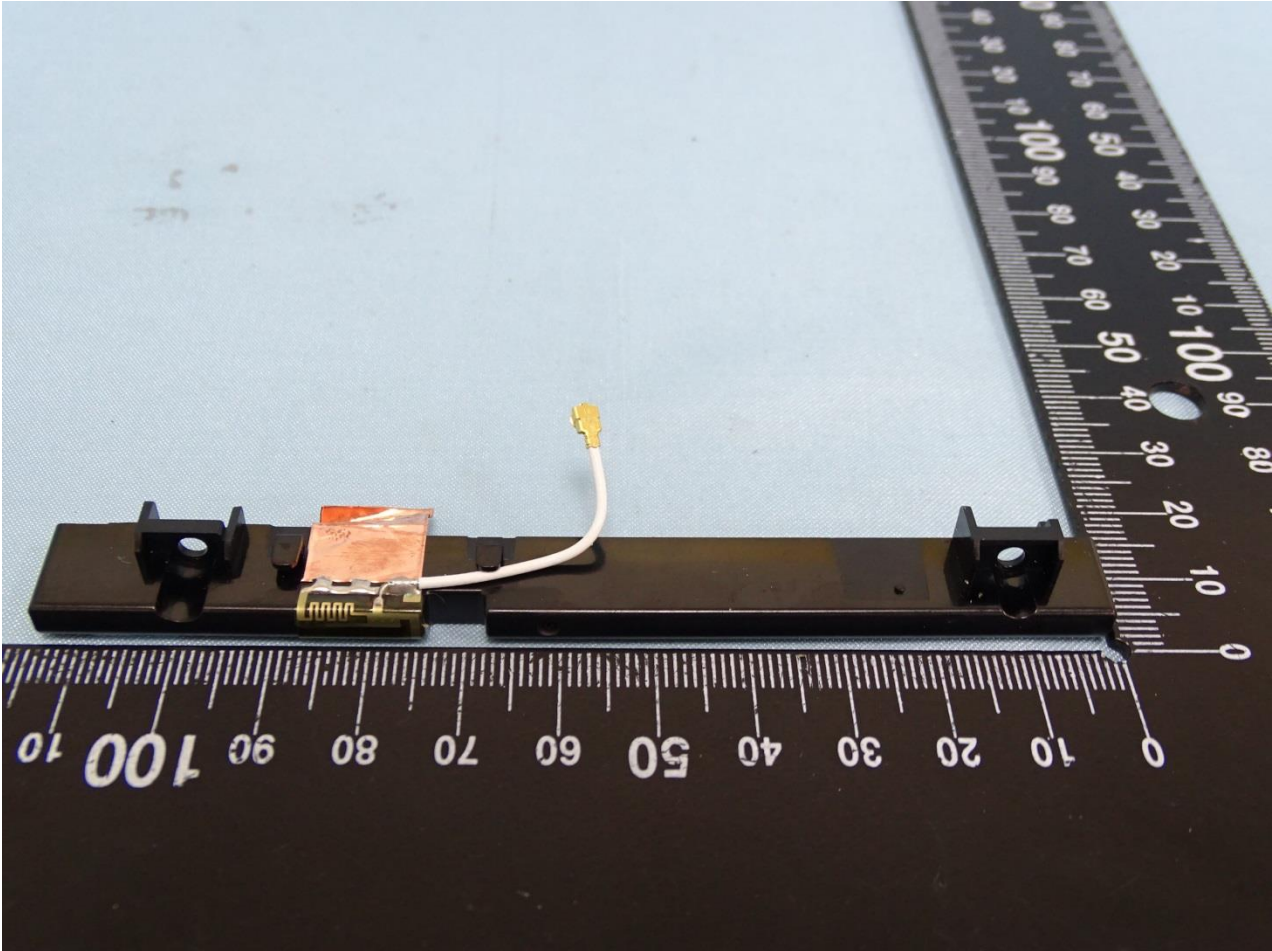

Brand Name: AEVI / Model Name: MTPT20-W

Brand Name: AEVI / Model Name: MTPT20-W

Bluetooth and WLAN Antenna for Sample 3 and Sample 4

Brand Name: AEVI / Model Name: MTPT20-W

Brand Name: AEVI / Model Name: MTPT20-W