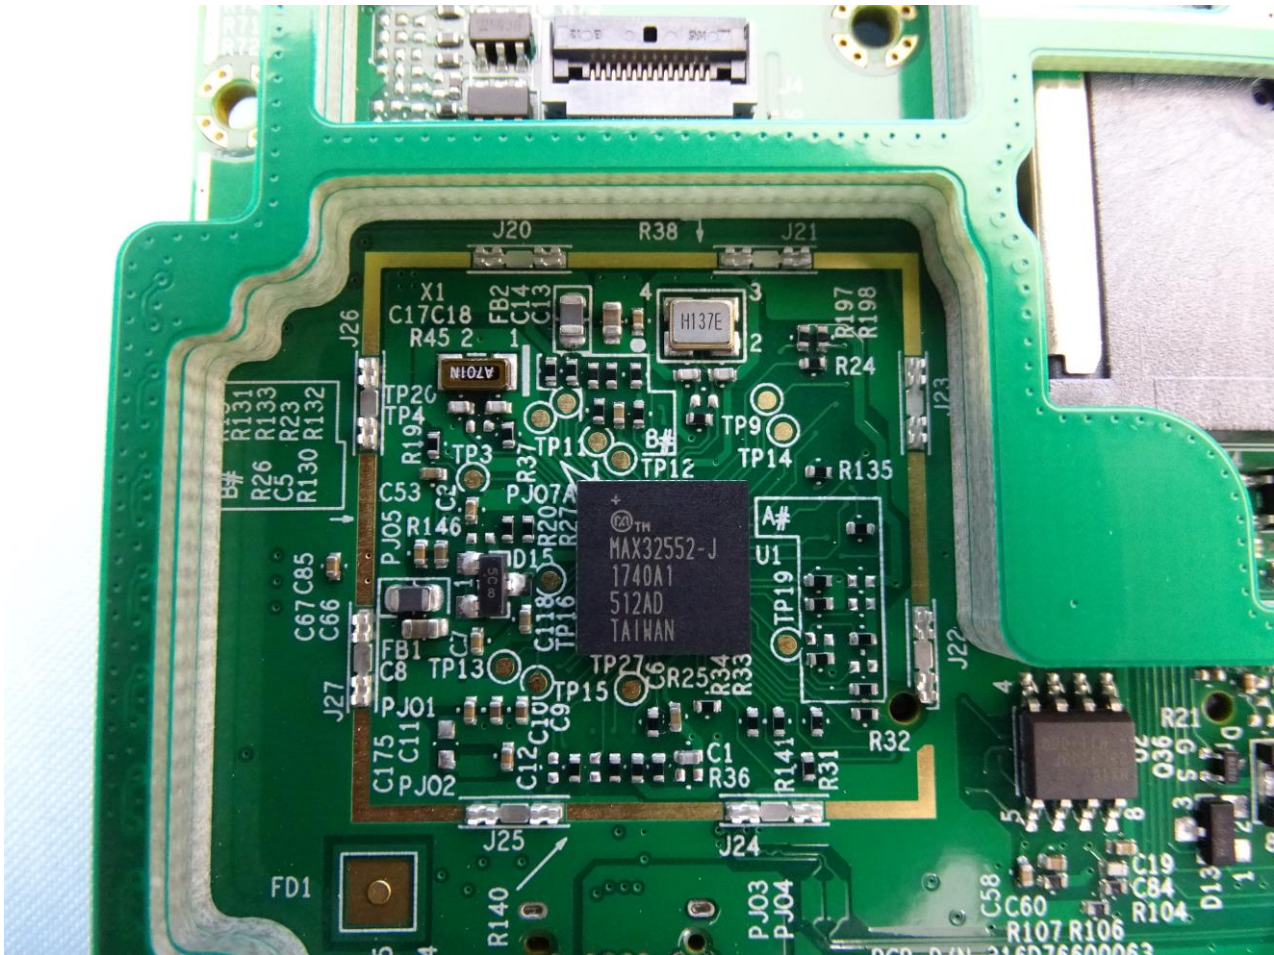

3. Internal Photograph of EUT

Brand Name: AEVI / Model Name: MTPT20-W

Sample 1 ~ Sample 4

Brand Name: AEVI / Model Name: MTPT20-W

Brand Name: AEVI / Model Name: MTPT20-W

Brand Name: AEVI / Model Name: MTPT20-W

Brand Name: AEVI / Model Name: MTPT20-W

Brand Name: AEVI / Model Name: MTPT20-W

Brand Name: AEVI / Model Name: MTPT20-W

Brand Name: AEVI / Model Name: MTPT20-W

Brand Name: AEVI / Model Name: MTPT20-W

Brand Name: AEVI / Model Name: MTPT20-W