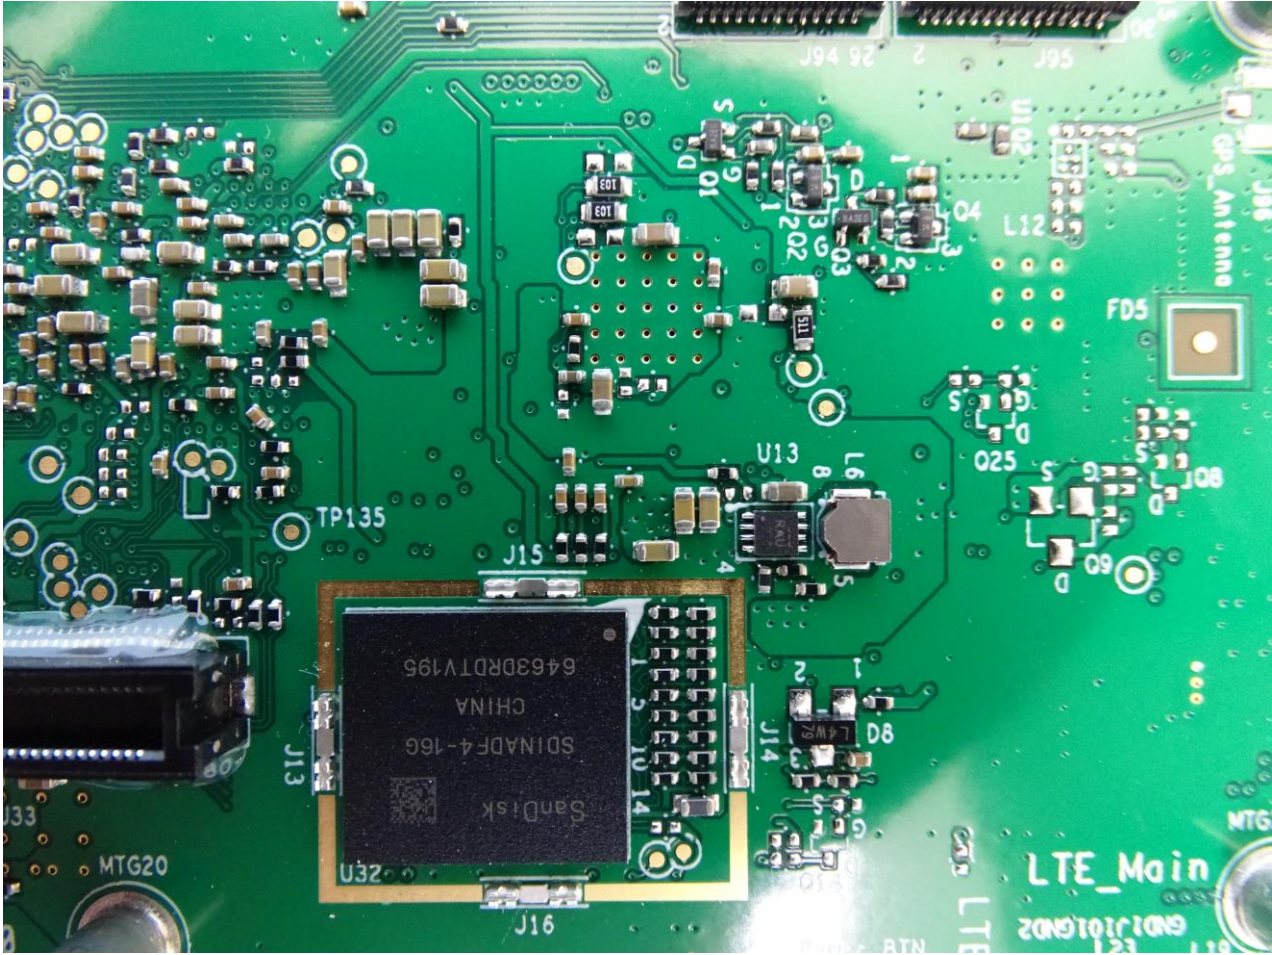

Brand Name: AEVI / Model Name: MTPT20-W

Brand Name: AEVI / Model Name: MTPT20-W

Brand Name: AEVI / Model Name: MTPT20-W

Brand Name: AEVI / Model Name: MTPT20-W

Brand Name: AEVI / Model Name: MTPT20-W

Brand Name: AEVI / Model Name: MTPT20-W

Brand Name: AEVI / Model Name: MTPT20-W

Brand Name: AEVI / Model Name: MTPT20-W

Brand Name: AEVI / Model Name: MTPT20-W

Bluetooth and WLAN Antenna for Sample 1 and Sample 2

Brand Name: AEVI / Model Name: MTPT20-W