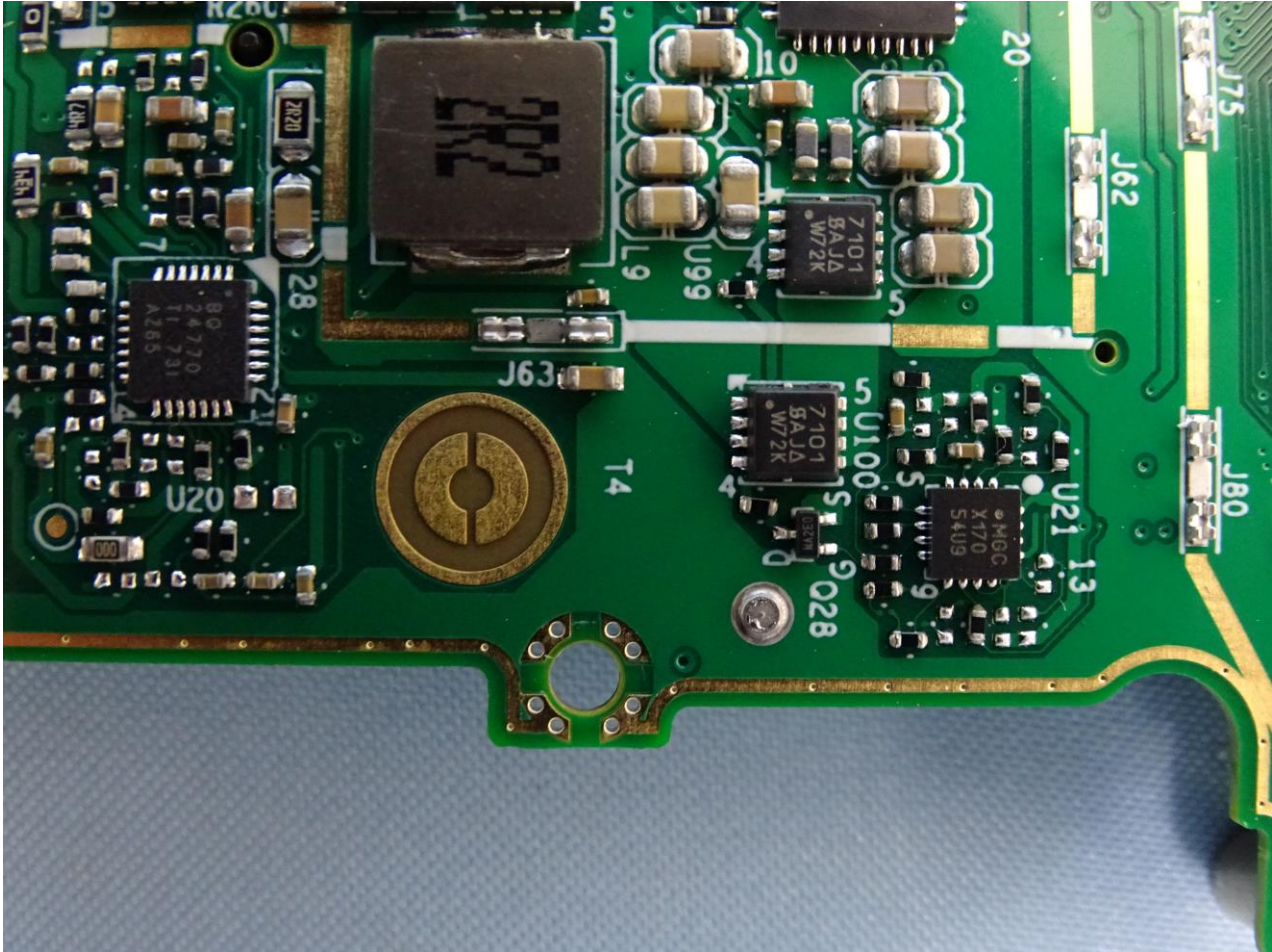

3. Internal Photograph of EUT

Brand Name: AEVI / Model Name: MTPT20-W

Sample 1 ~ Sample 4

Brand Name: AEVI / Model Name: MTPT20-W

Brand Name: AEVI / Model Name: MTPT20-W

Brand Name: AEVI / Model Name: MTPT20-W

Brand Name: AEVI / Model Name: MTPT20-W

Brand Name: AEVI / Model Name: MTPT20-W

Brand Name: AEVI / Model Name: MTPT20-W

Brand Name: AEVI / Model Name: MTPT20-W

Brand Name: AEVI / Model Name: MTPT20-W

Brand Name: AEVI / Model Name: MTPT20-W