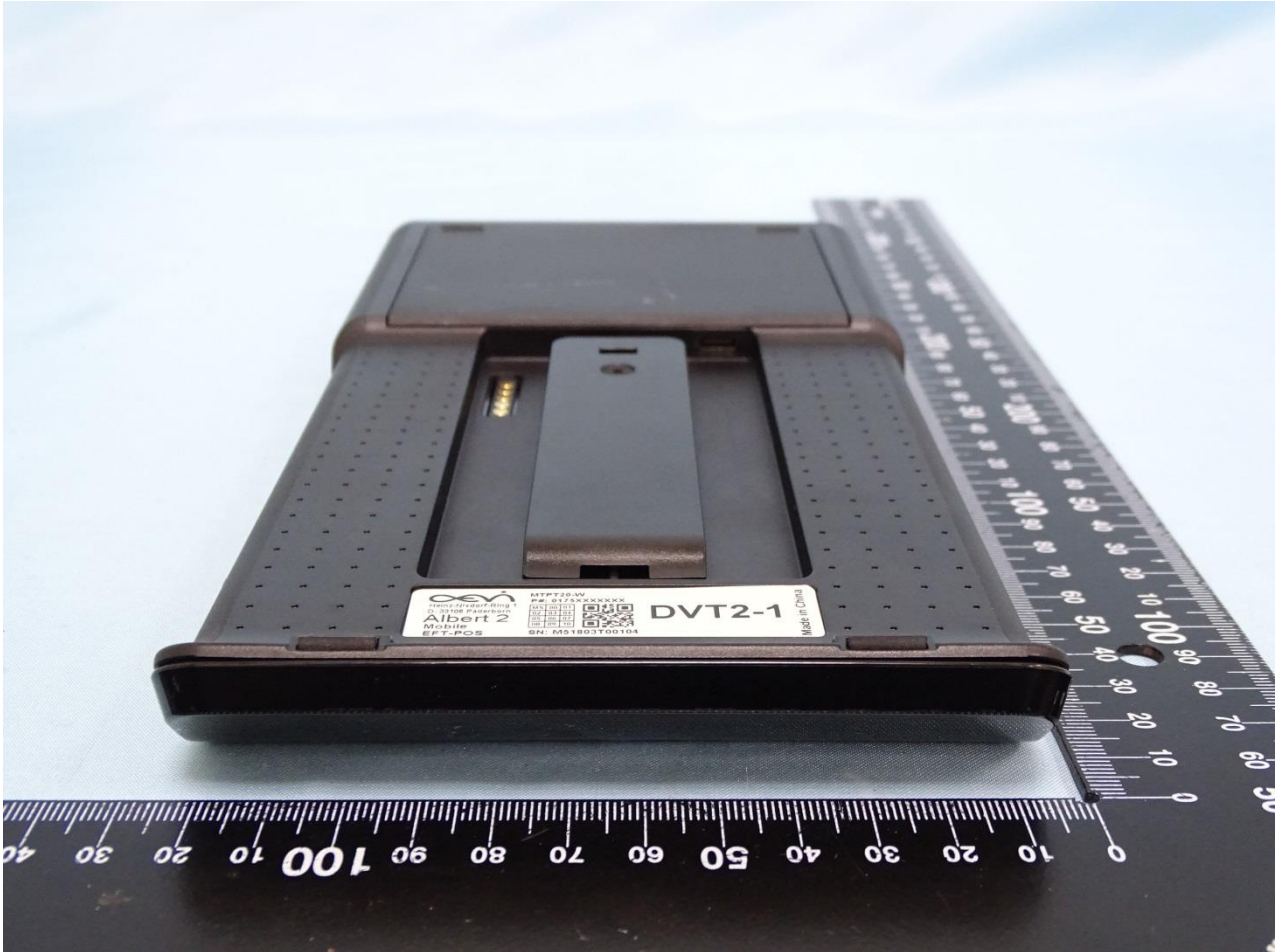

1. External Photograph of EUT

Brand Name: AEVI / Model Name: MTPT20-W

Sample 1 ~ Sample 4

Brand Name: AEVI / Model Name: MTPT20-W

Brand Name: AEVI / Model Name: MTPT20-W

Brand Name: AEVI / Model Name: MTPT20-W

Brand Name: AEVI / Model Name: MTPT20-W

Brand Name: AEVI / Model Name: MTPT20-W

2. Photograph of Accessory

Brand Name: AEVI / Model Name: MTPT20-W

Specification of Accessory		
AC Adapter 1	Brand Name	DELTA
	Model Name	ADP-65JH HB
AC Adapter 2	Brand Name	APD
	Model Name	NB-65B19
Battery	Brand Name	Getac
	Model Name	BP-GKO-21/2570 VKB