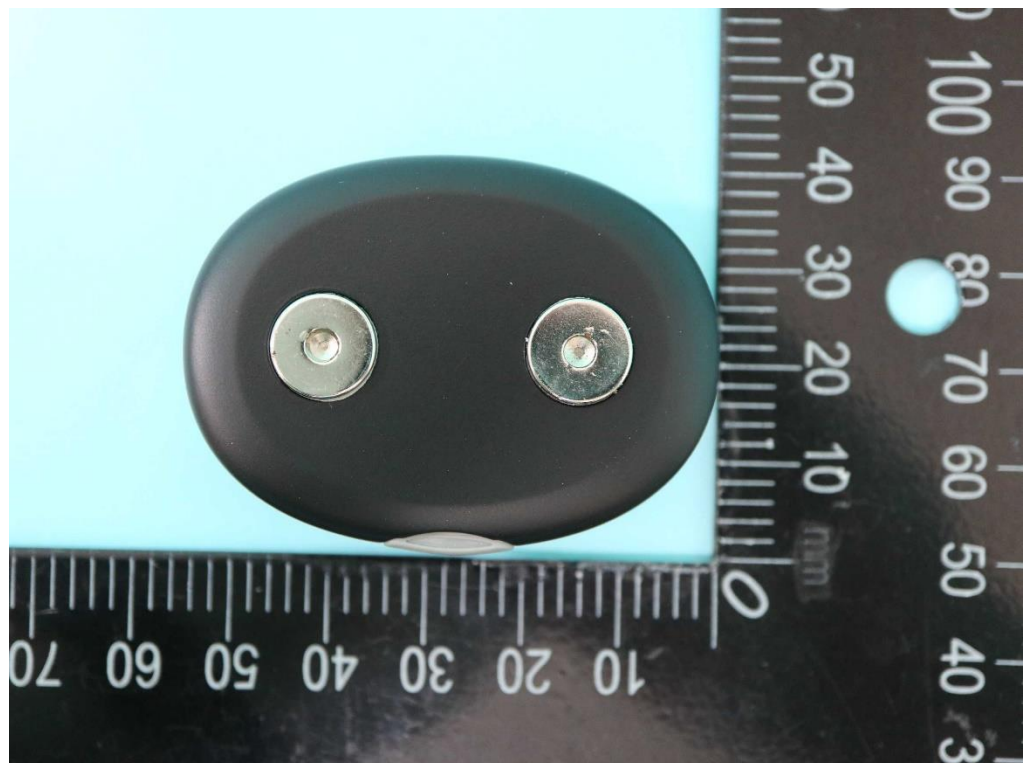

Model Name:  
WIS-SM-003

Model Name:  
WIS-FM-001

Charging Cable

Face Sheet Mask

Eye Sheet Mask

Chest Sheet Mask

Belly Sheet Mask

Plumping Bra

Buttocks-Firming Pants

Abdomen-Firming Pants

Leg-Slimming Pants

Waist-Shaping Belt

\_\_\_\_\_THE END\_\_\_\_\_