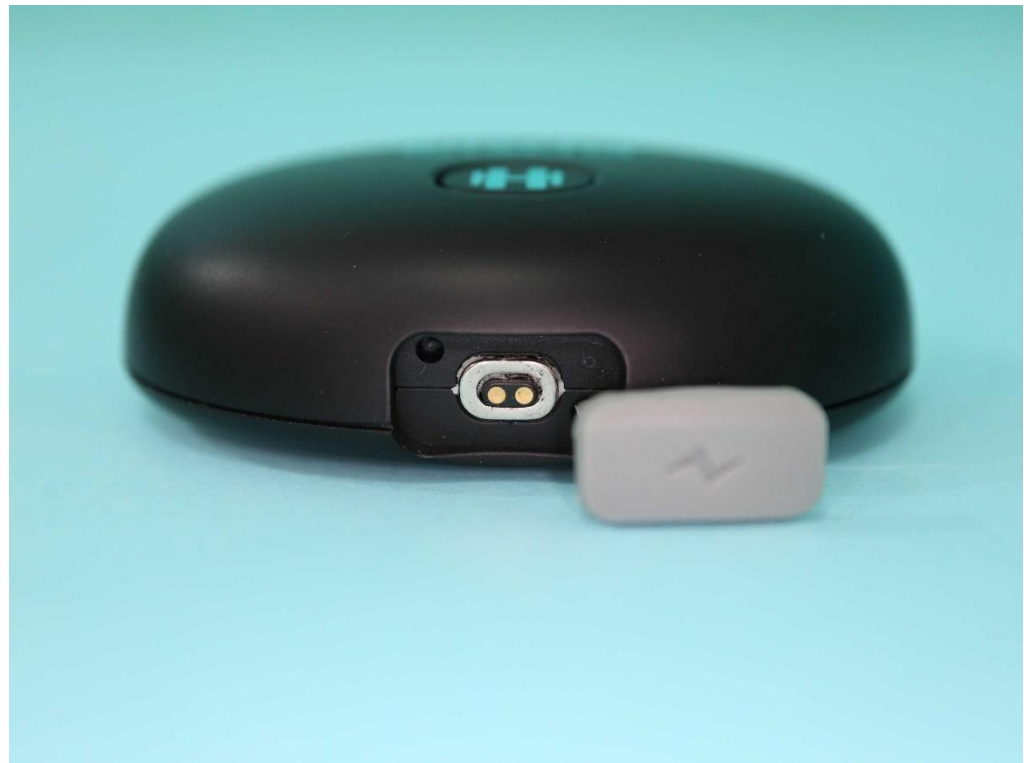

Model Name:  
WIS-SM-003

Model Name:  
WIS-FM-001

Charging Cable

Face Sheet Mask

Eye Sheet Mask

Chest Sheet Mask

Belly Sheet Mask

Plumping Bra