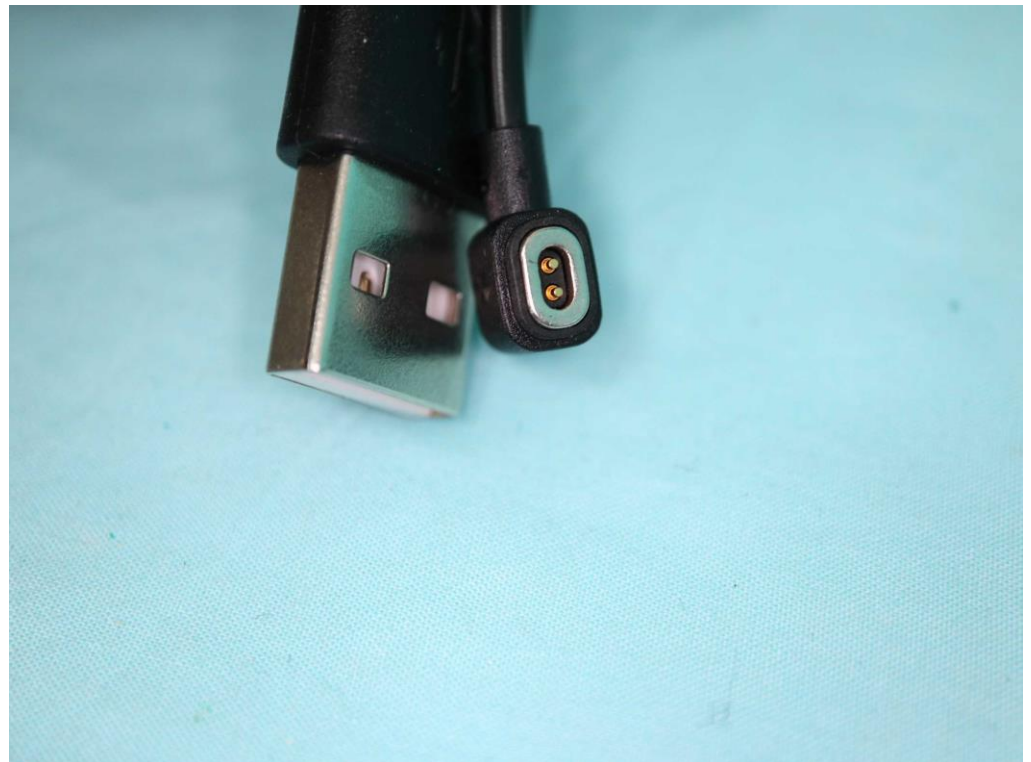

Model Name:  
WIS-SM-003

Model Name:  
WIS-FM-001

Charging Cable

Face Sheet Mask

Eye Sheet Mask

Chest Sheet Mask

Belly Sheet Mask

Plumping Bra

Buttocks-Firming Pants

Abdomen-Firming Pants

Leg-Slimming Pants

Waist-Shaping Belt

\_\_\_\_\_THE END\_\_\_\_\_