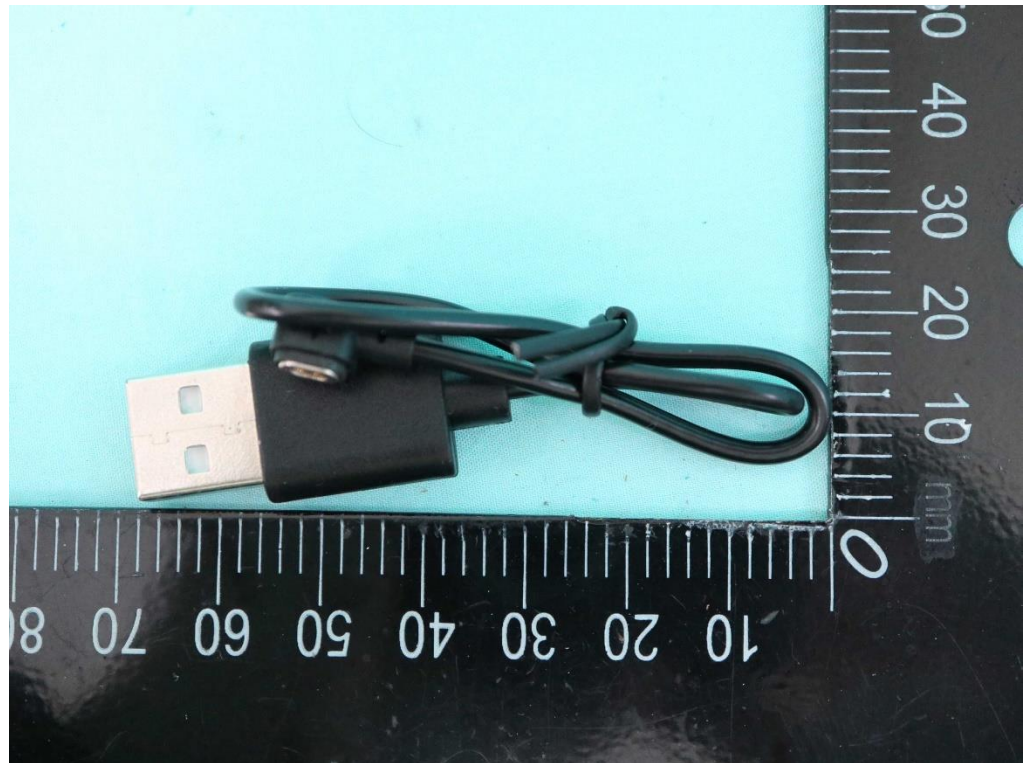

Model Name:  
WIS-SM-003

Model Name:  
WIS-FM-001

Charging Cable

Face Sheet Mask

Eye Sheet Mask

Chest Sheet Mask

Belly Sheet Mask

Plumping Bra