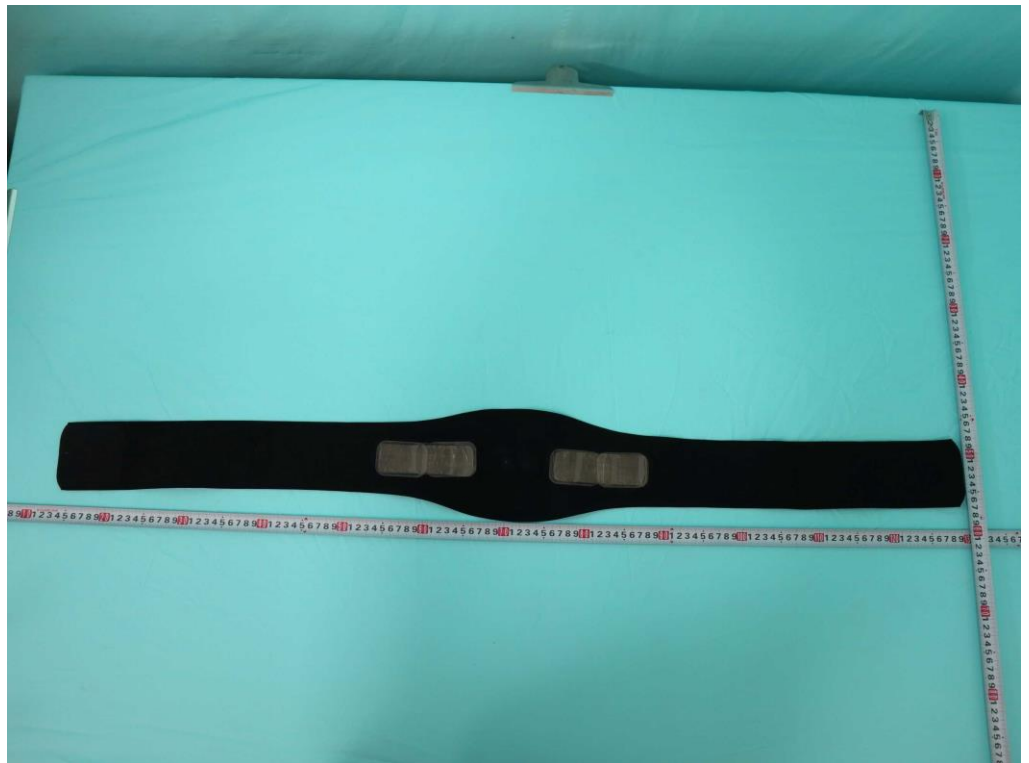

Model Name:  
WIS-SM-003

Model Name:  
WIS-FM-001

Charging Cable

Face Sheet Mask

Eye Sheet Mask

Chest Sheet Mask

Belly Sheet Mask

Plumping Bra

Buttocks-Firming Pants

Abdomen-Firming Pants

Leg-Slimming Pants

Waist-Shaping Belt

\_\_\_\_\_THE END\_\_\_\_\_