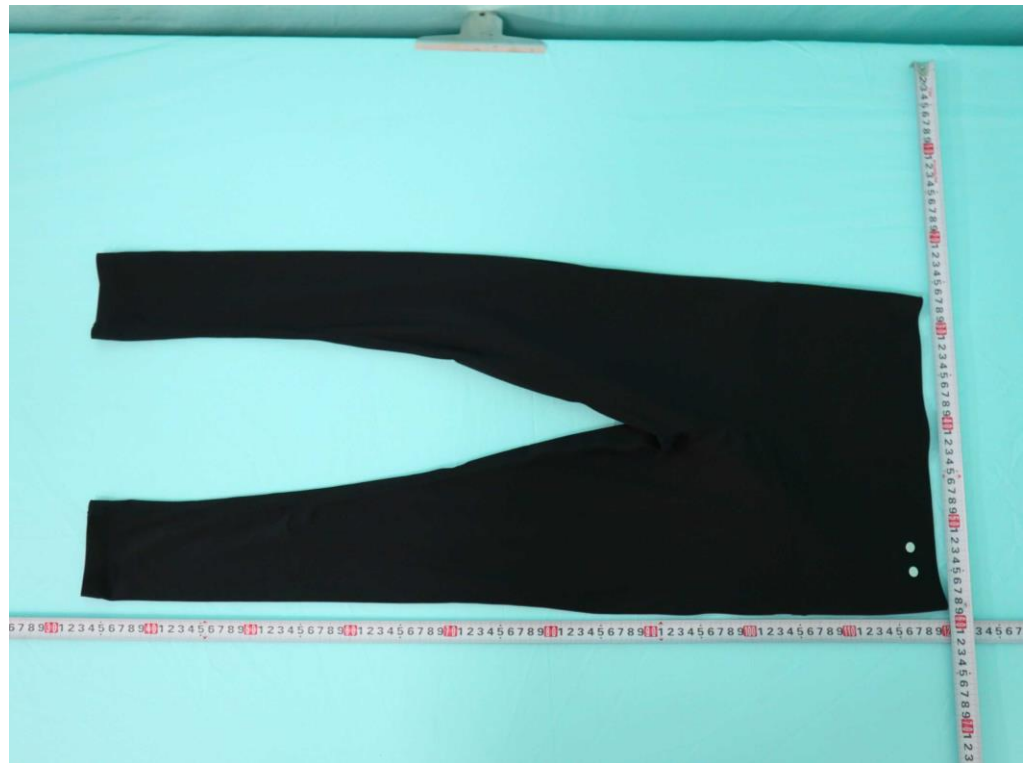

Model Name:  
WIS-SM-003

Model Name:  
WIS-FM-001

Charging Cable

Face Sheet Mask

Eye Sheet Mask

Chest Sheet Mask

Belly Sheet Mask

Plumping Bra

Buttocks-Firming Pants

Abdomen-Firming Pants

Leg-Slimming Pants

Waist-Shaping Belt

\_\_\_\_\_THE END\_\_\_\_\_