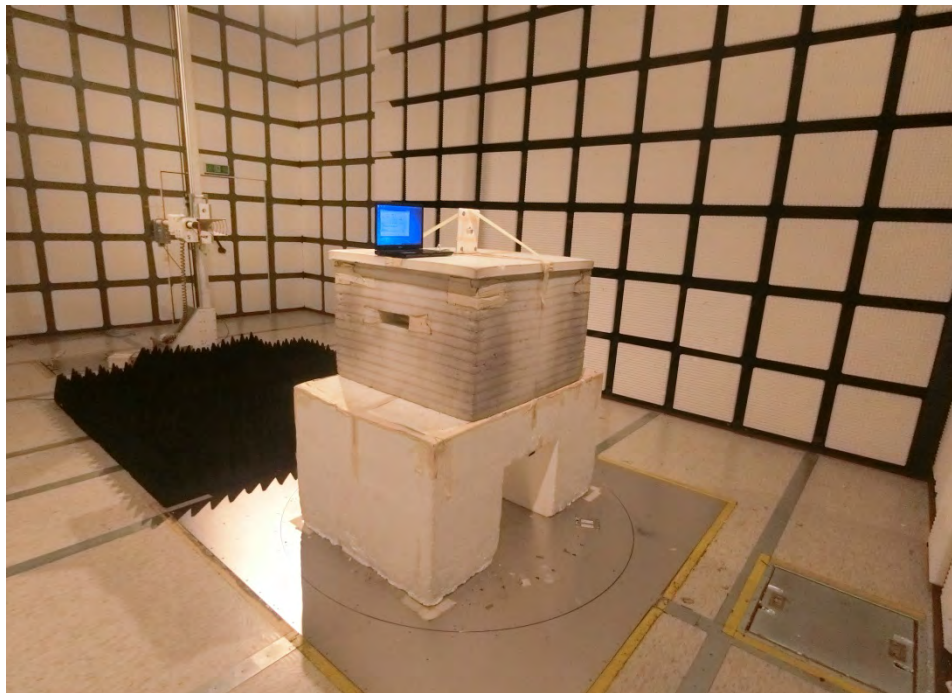

## 1. Photographs of Radiated Emissions Test Configuration

Test Configuration: 30MHz~1GHz

FRONT VIEW

REAR VIEW

Test Configuration: Above 1GHz

FRONT VIEW

REAR VIEW

————THE END————