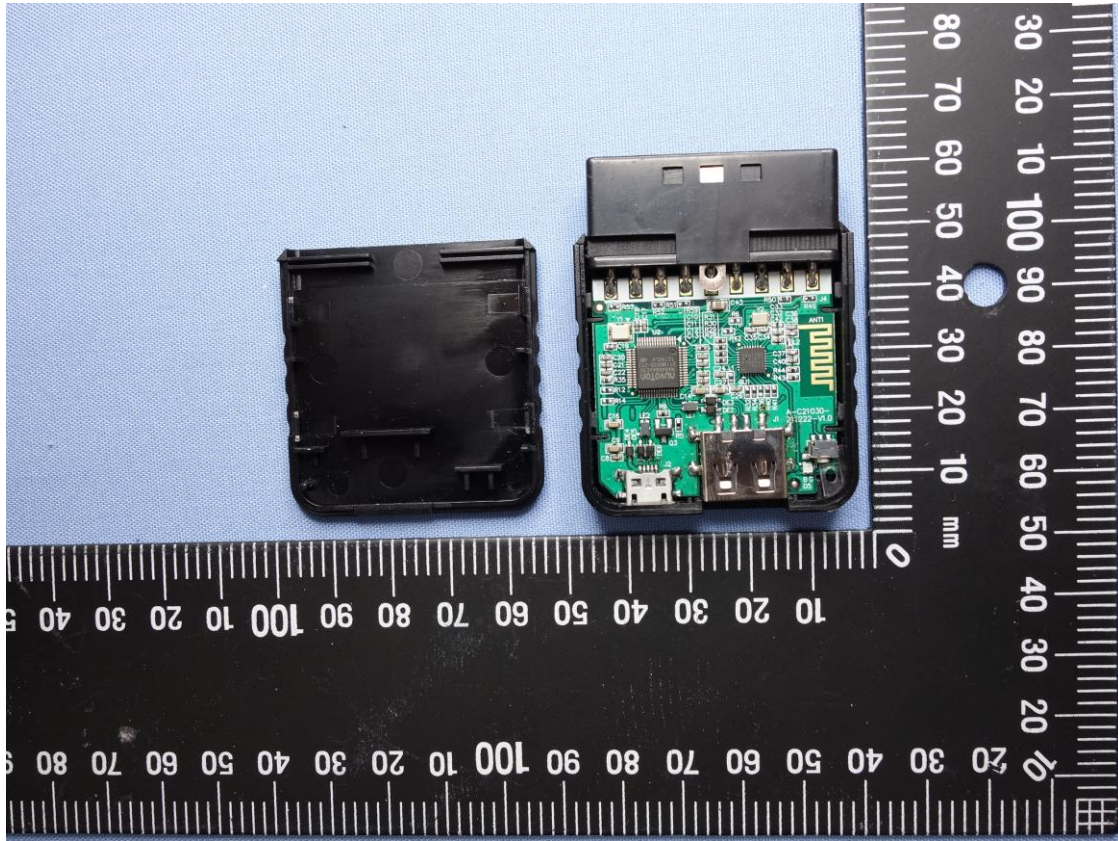

CN22Y44Q(P15C-BLE) 001
CN22Y44Q(P15C-BT) 001
CN22Y44Q(FCC-MPE) 001

Product: BROOK Wingman PS2 Converter

Type Identification: ZPP0062

CN22Y44Q(P15C-BLE) 001
CN22Y44Q(P15C-BT) 001
CN22Y44Q(FCC-MPE) 001

Product: BROOK Wingman PS2 Converter

Type Identification: ZPP0062