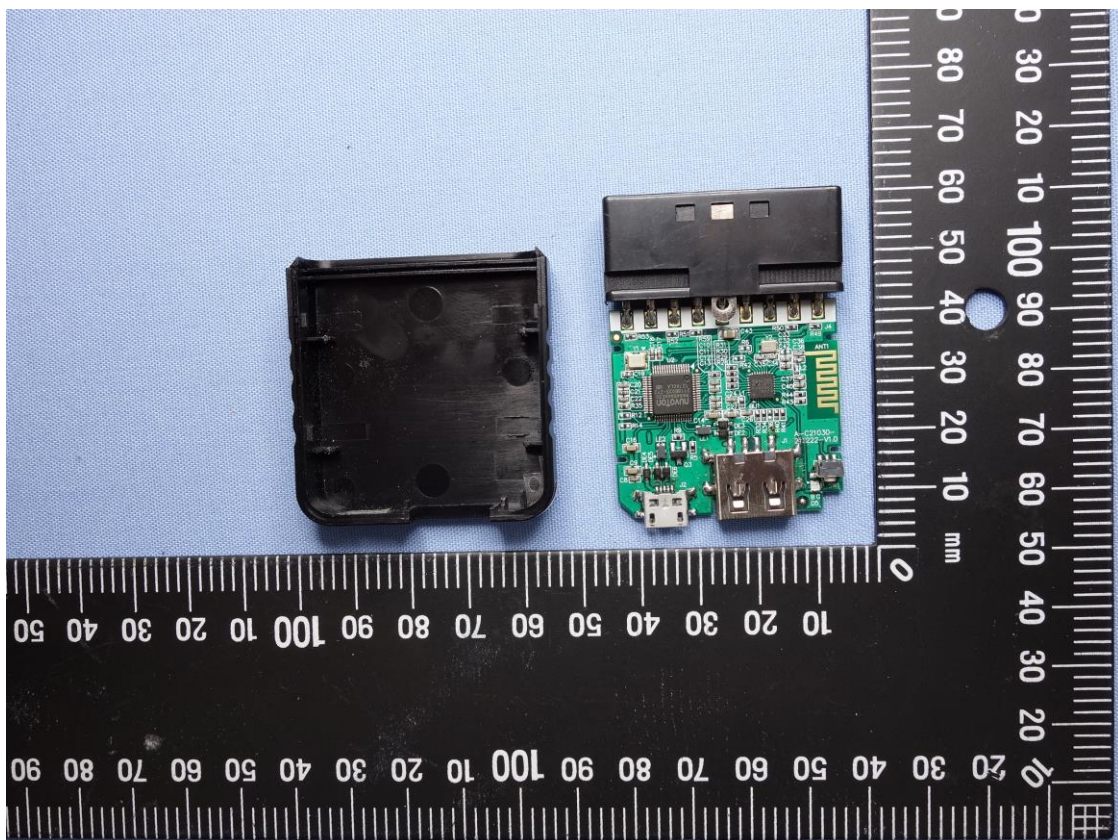

CN22Y44Q(P15C-BLE) 001
CN22Y44Q(P15C-BT) 001
CN22Y44Q(FCC-MPE) 001

Product: BROOK Wingman PS2 Converter

Type Identification: ZPP0062

CN22Y44Q(P15C-BLE) 001
CN22Y44Q(P15C-BT) 001
CN22Y44Q(FCC-MPE) 001

Product: BROOK Wingman PS2 Converter

Type Identification: ZPP0062