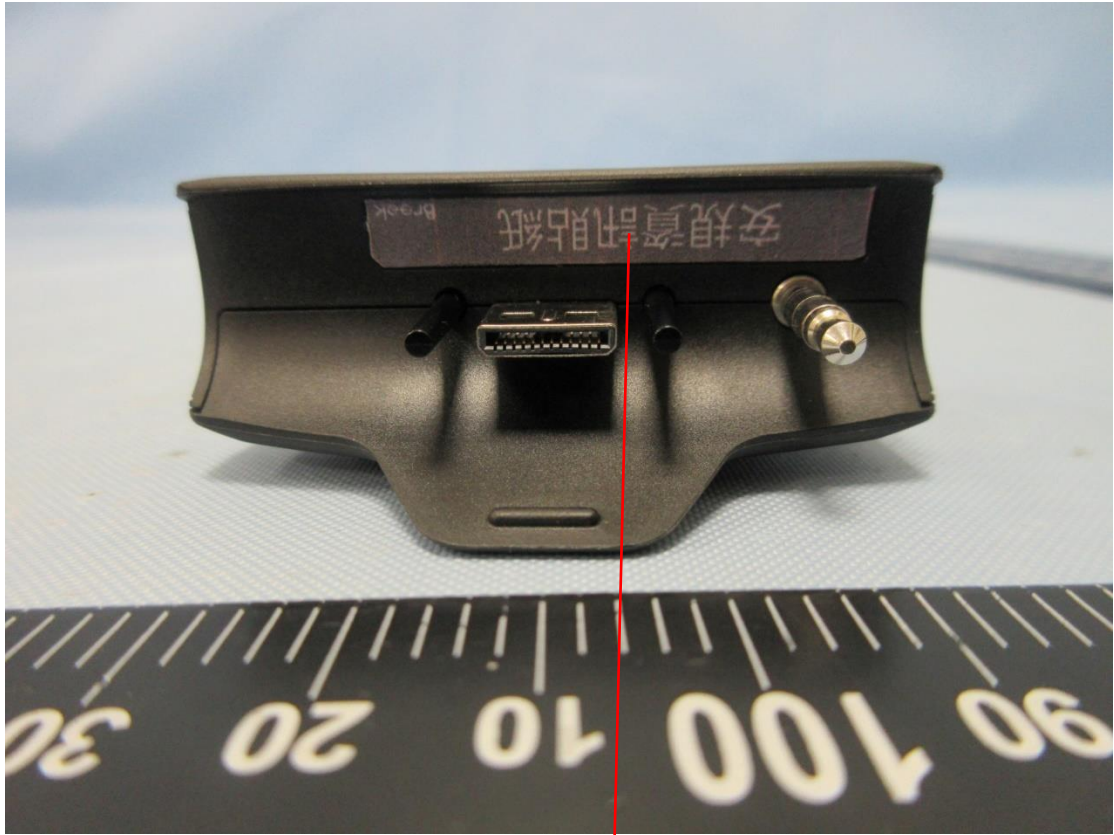

Label & label location

品標貼：反銀龍黑底

導圓0.5mm/防呆切角1mm

5.5mm

39.5mm