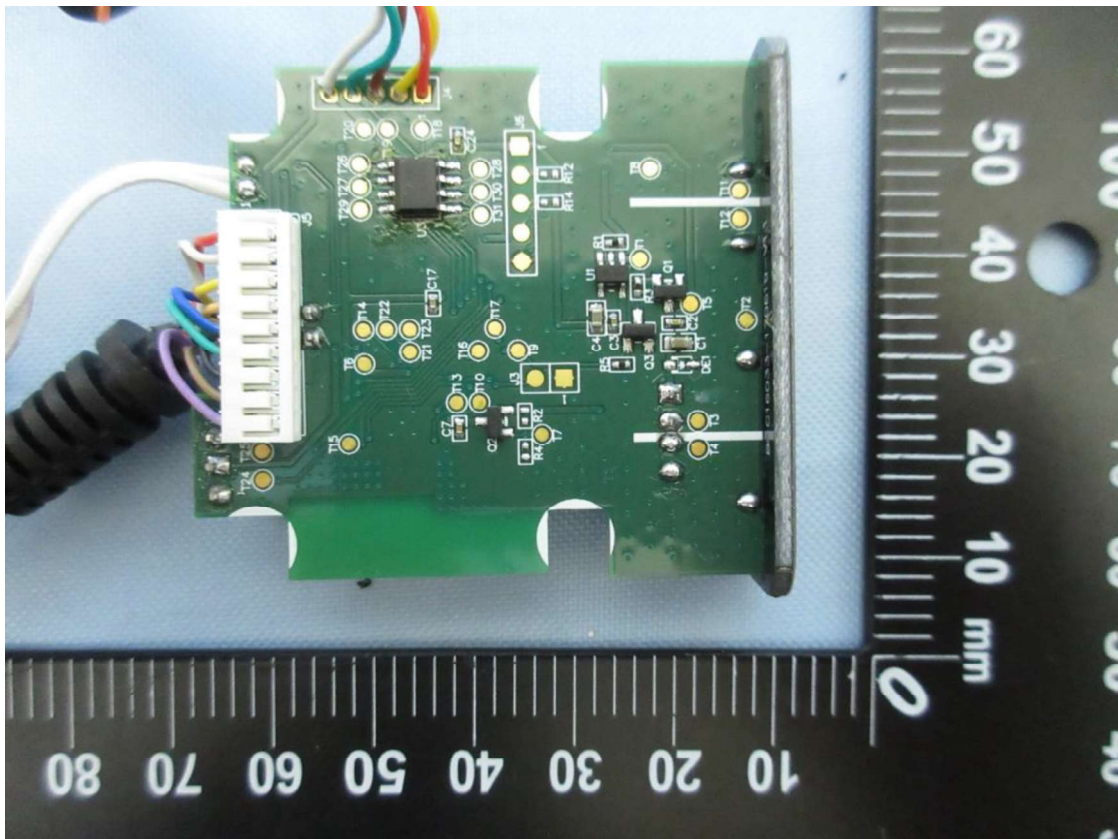

Product: BROOK WingMan-SD converter

Type Identification: ZPP005B

Product: BROOK WingMan-SD converter

Type Identification: ZPP005B

Product: BROOK WingMan-SD converter

Type Identification: ZPP005B

Product: BROOK WingMan-SD converter

Type Identification: ZPP005B

Product: BROOK WingMan-SD converter

Type Identification: ZPP005B