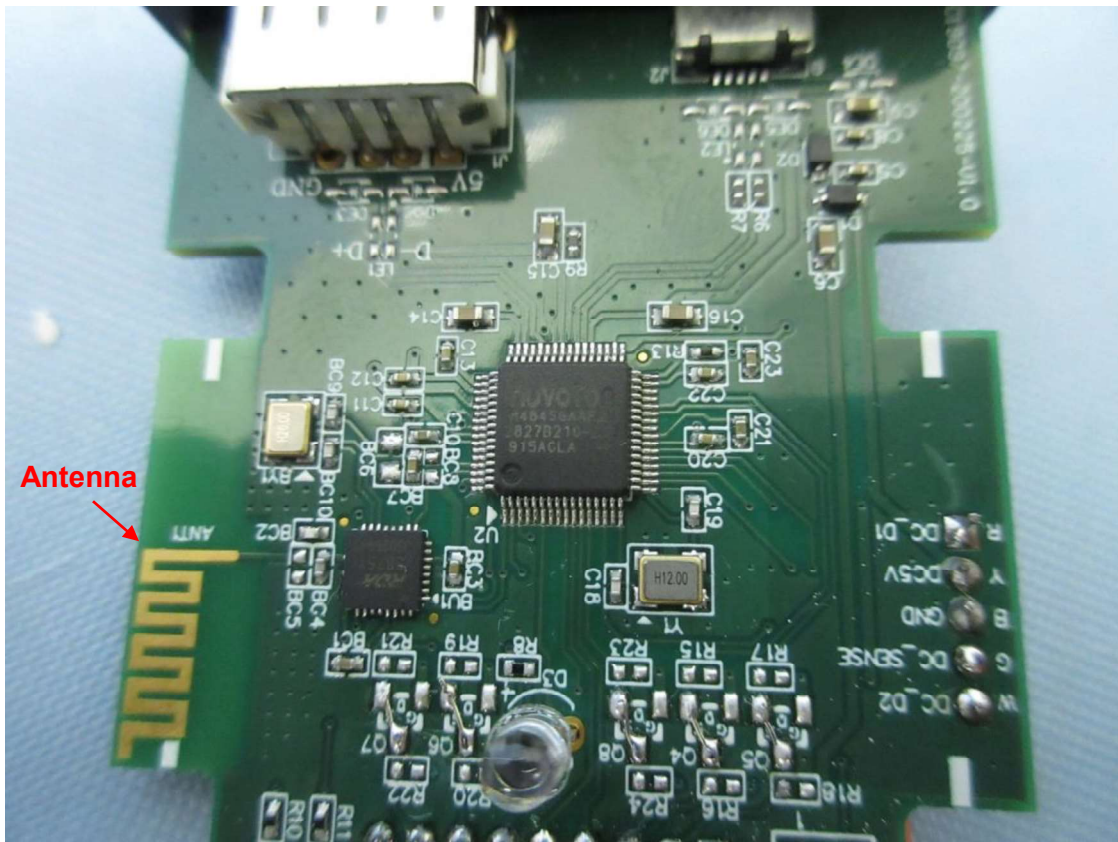

Product: BROOK WingMan-SD converter

Type Identification: ZPP005B

Product: BROOK WingMan-SD converter

Type Identification: ZPP005B

Product: BROOK WingMan-SD converter

Type Identification: ZPP005B

Product: BROOK WingMan-SD converter

Type Identification: ZPP005B

Product: BROOK WingMan-SD converter

Type Identification: ZPP005B