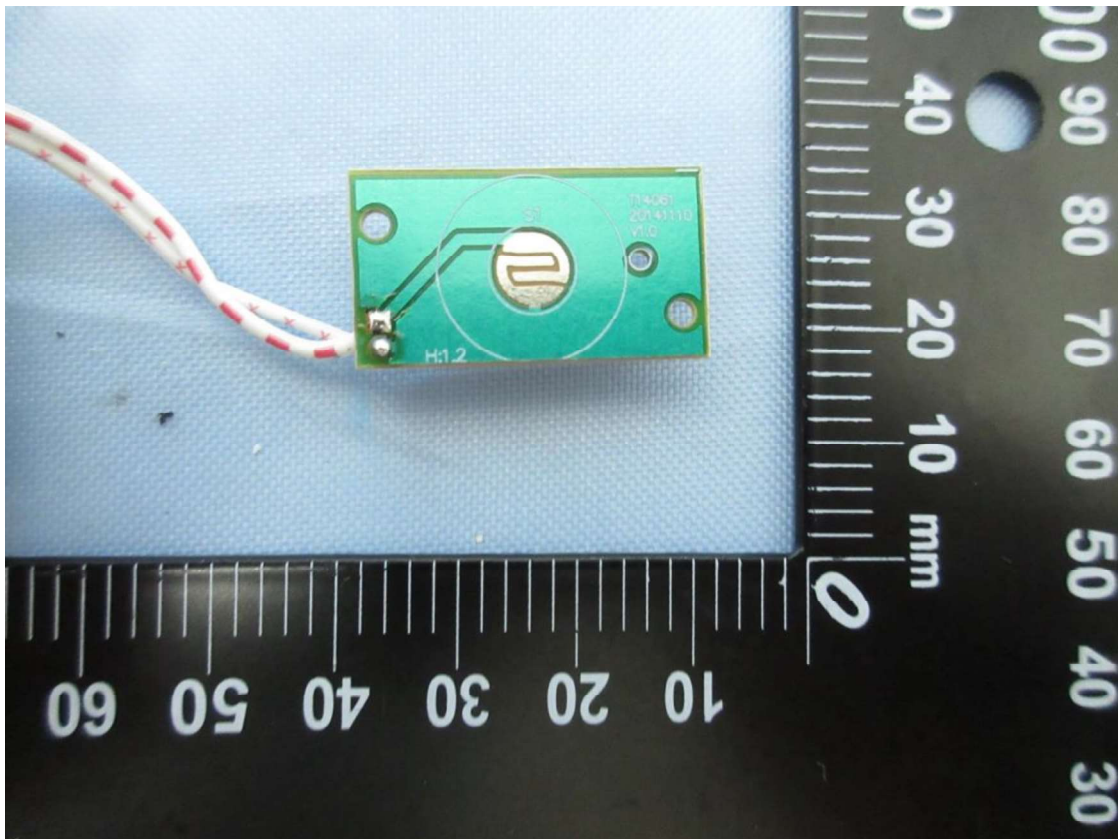

Product: BROOK WingMan-SD converter

Type Identification: ZPP005B

Product: BROOK WingMan-SD converter

Type Identification: ZPP005B

Product: BROOK WingMan-SD converter

Type Identification: ZPP005B

Product: BROOK WingMan-SD converter

Type Identification: ZPP005B

Product: BROOK WingMan-SD converter

Type Identification: ZPP005B