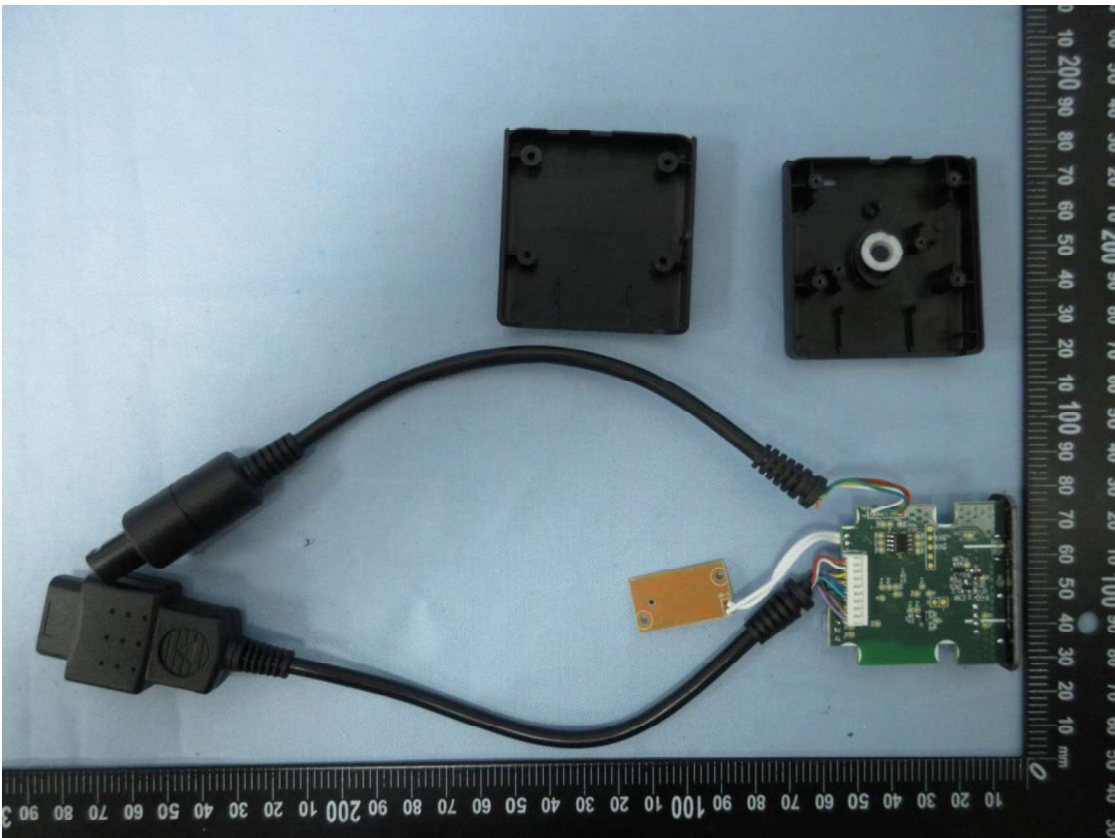

Product: BROOK WingMan-SD converter

Type Identification: ZPP005B

Product: BROOK WingMan-SD converter

Type Identification: ZPP005B

Product: BROOK WingMan-SD converter

Type Identification: ZPP005B

Product: BROOK WingMan-SD converter

Type Identification: ZPP005B

Product: BROOK WingMan-SD converter

Type Identification: ZPP005B