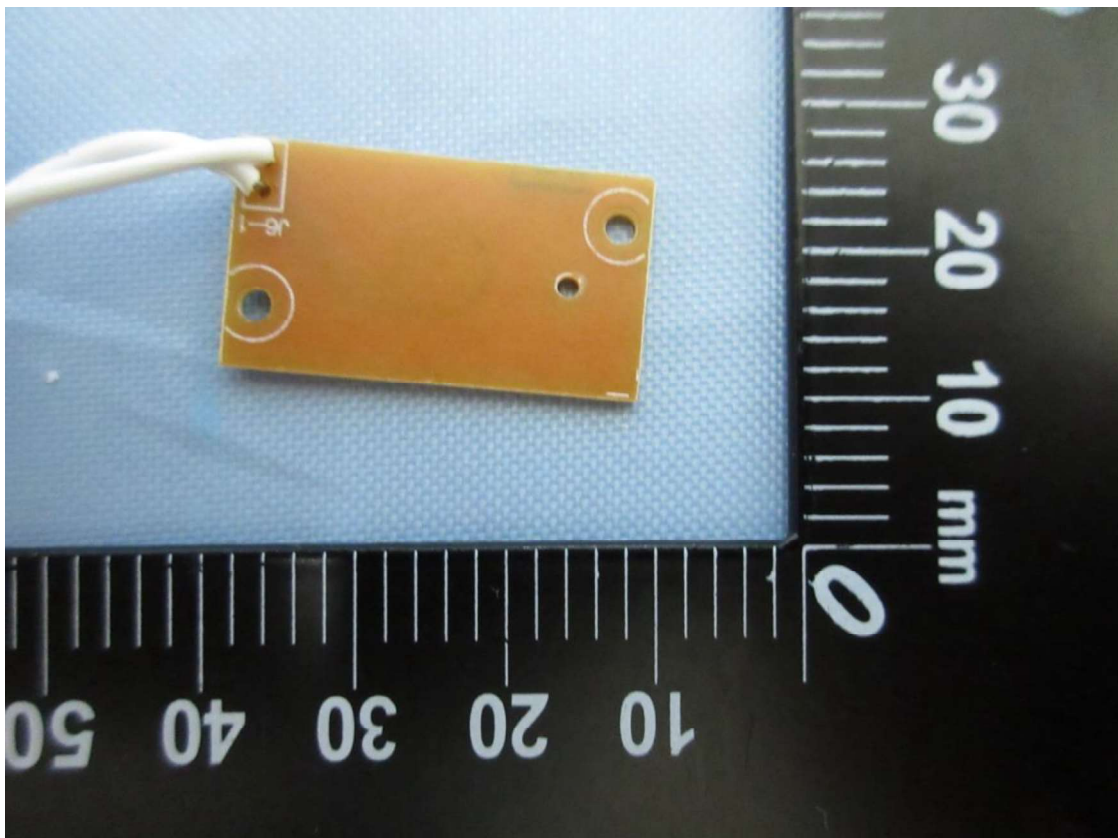

Product: BROOK WingMan-SD converter

Type Identification: ZPP005B

Product: BROOK WingMan-SD converter

Type Identification: ZPP005B

Product: BROOK WingMan-SD converter

Type Identification: ZPP005B

Product: BROOK WingMan-SD converter

Type Identification: ZPP005B

Product: BROOK WingMan-SD converter

Type Identification: ZPP005B