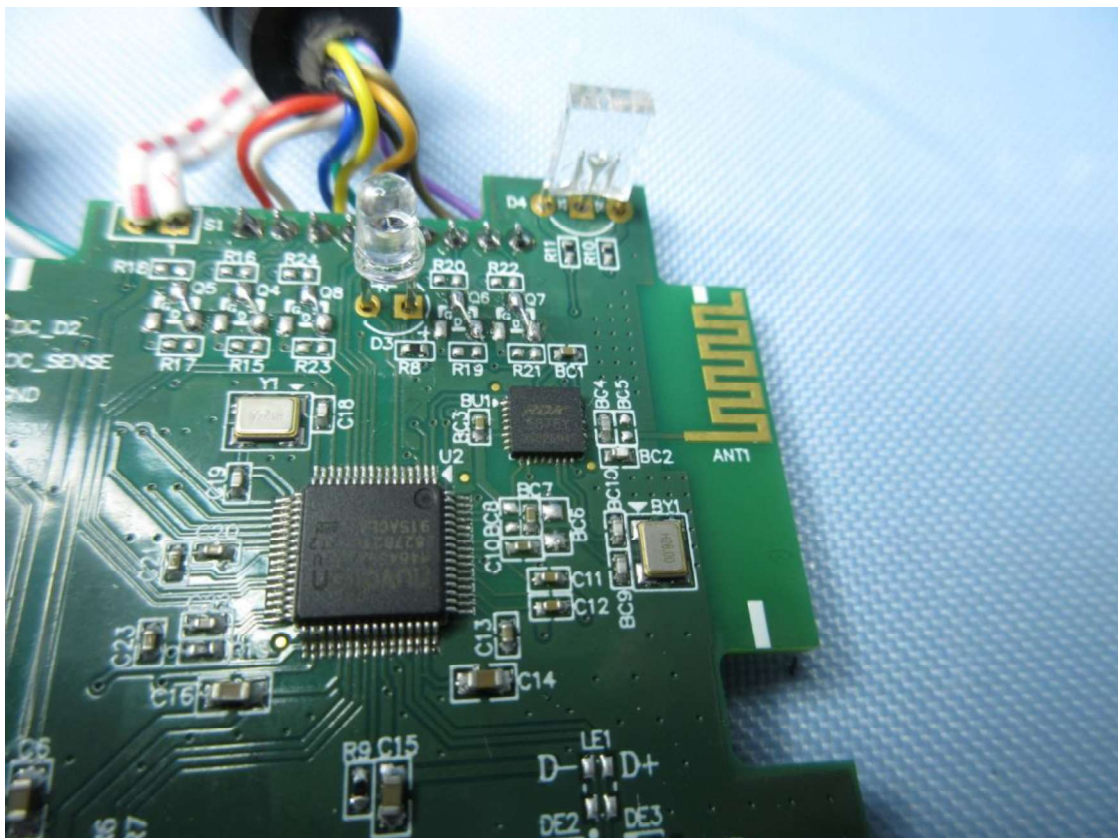

Product: BROOK WingMan-SD converter

Type Identification: ZPP005B

Product: BROOK WingMan-SD converter

Type Identification: ZPP005B

Product: BROOK WingMan-SD converter

Type Identification: ZPP005B

Product: BROOK WingMan-SD converter

Type Identification: ZPP005B

Product: BROOK WingMan-SD converter

Type Identification: ZPP005B