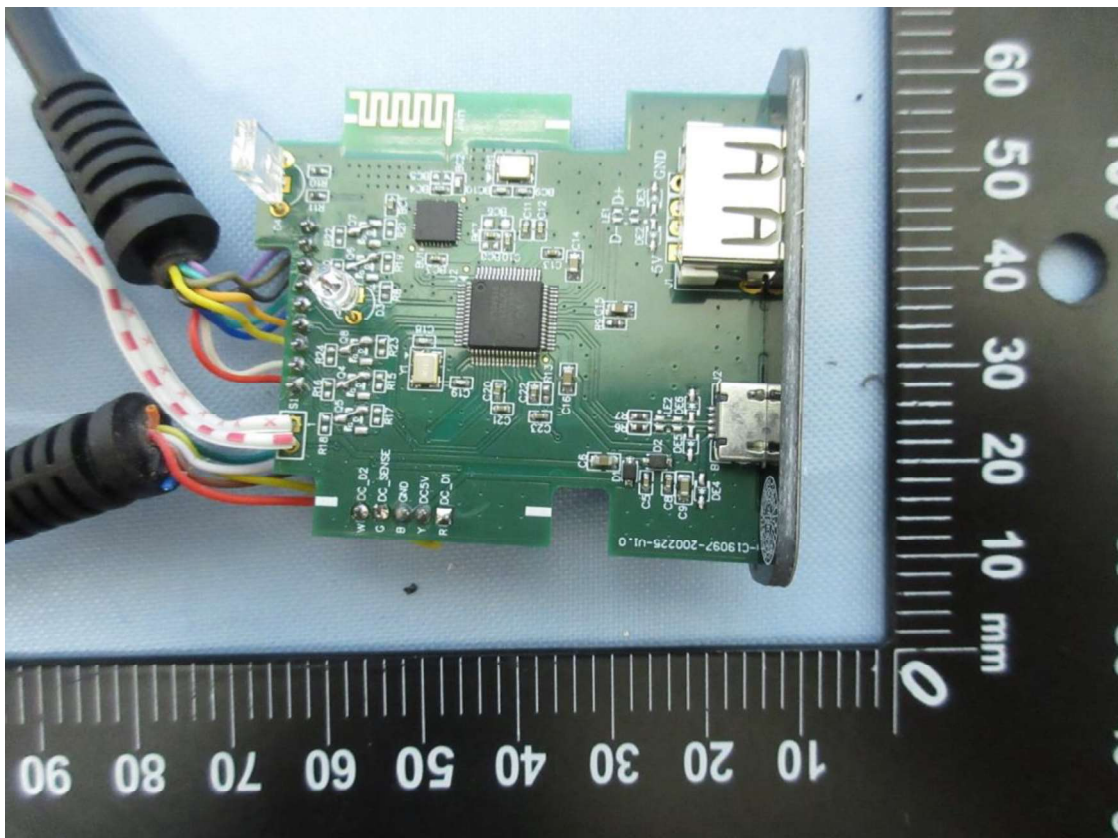

Product: BROOK WingMan-SD converter

Type Identification: ZPP005B

Product: BROOK WingMan-SD converter

Type Identification: ZPP005B

Product: BROOK WingMan-SD converter

Type Identification: ZPP005B

Product: BROOK WingMan-SD converter

Type Identification: ZPP005B

Product: BROOK WingMan-SD converter

Type Identification: ZPP005B