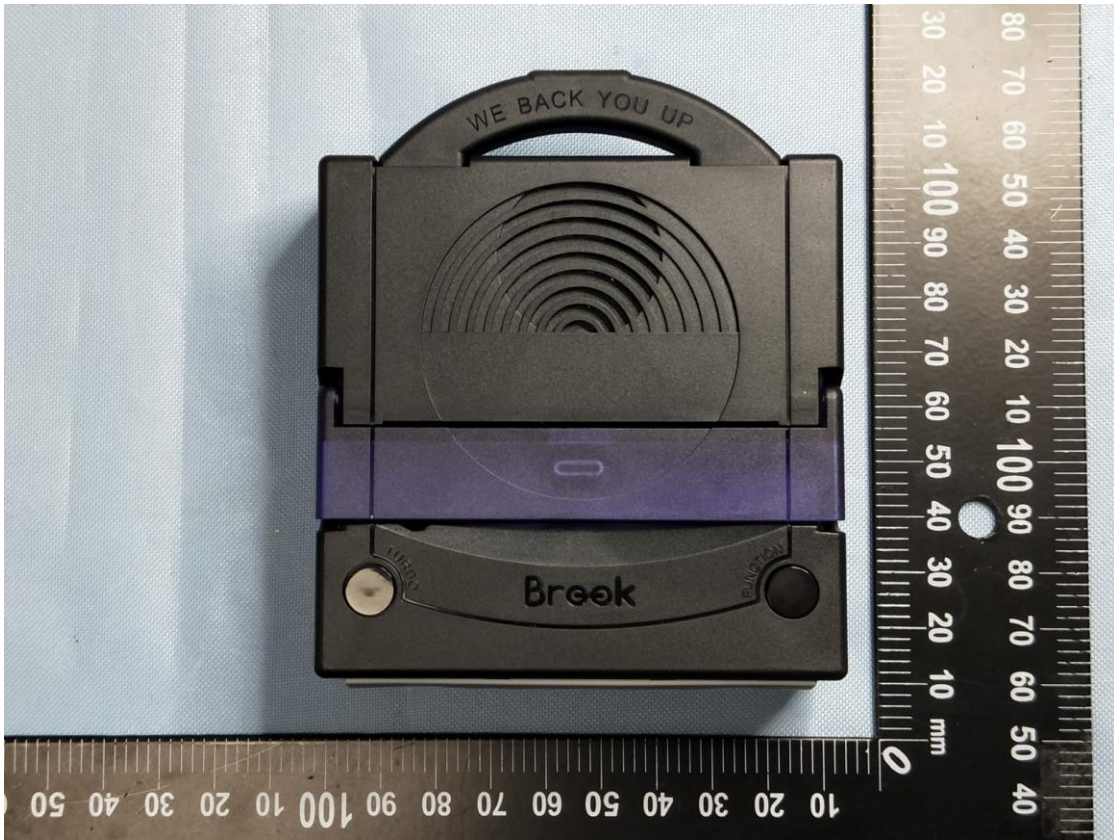

Product: Brook PowerBay

Type Identification: ZPP0059

Product: Brook PowerBay

Type Identification: ZPP0059

Product: Brook PowerBay

Type Identification: ZPP0059