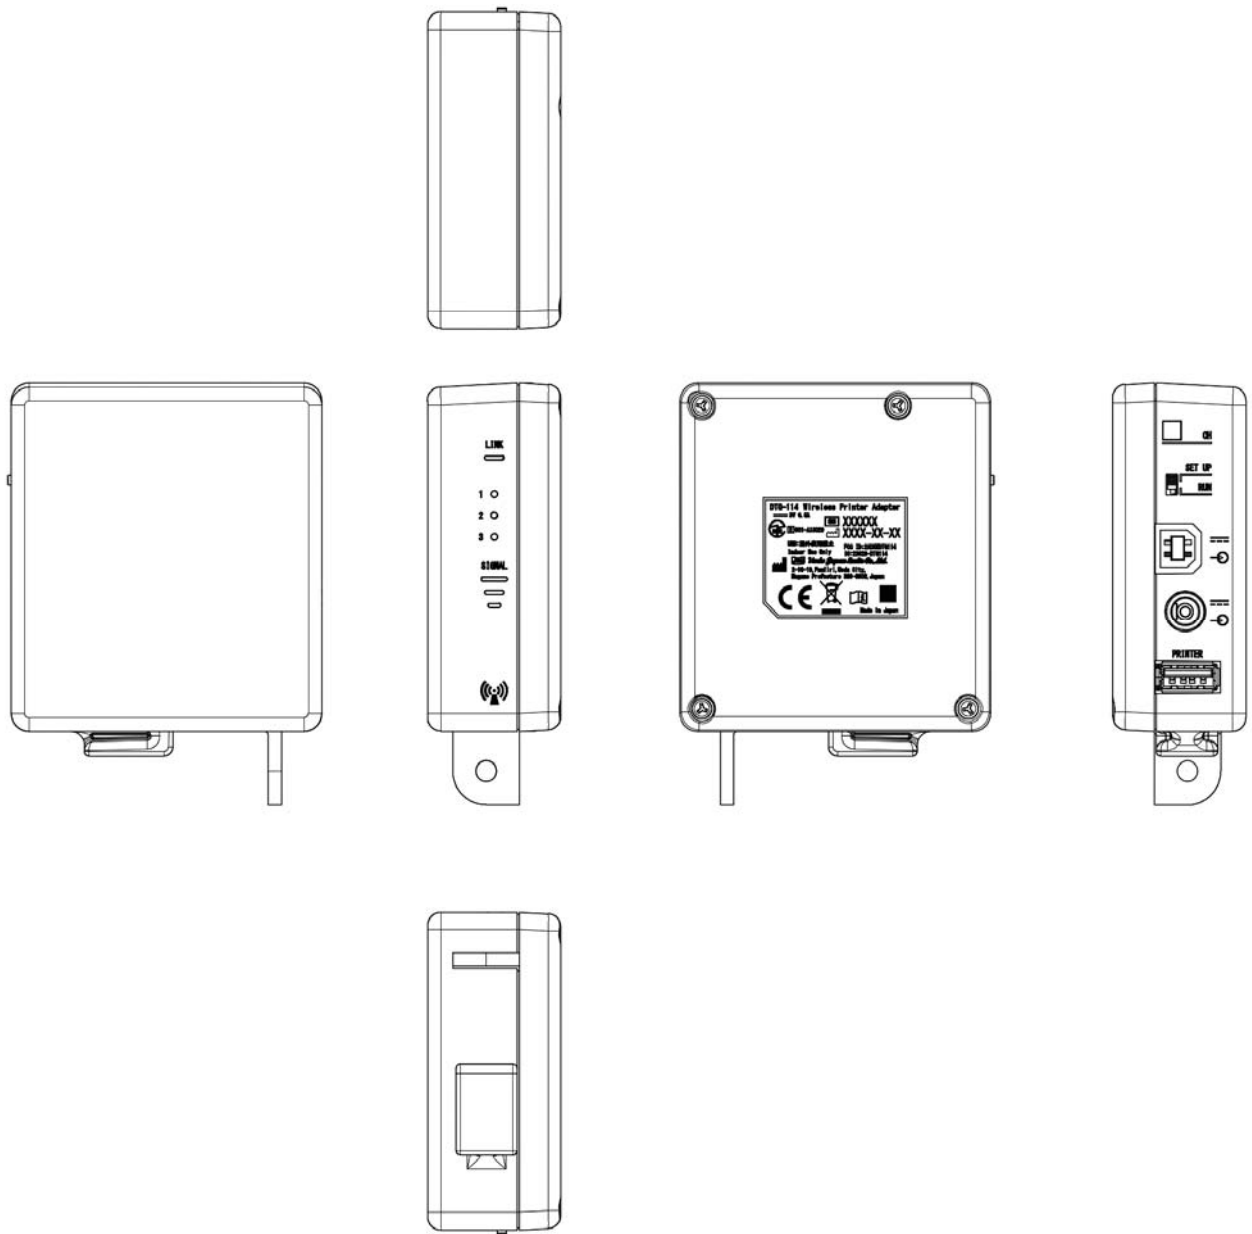

DTG-114

• Label layout drawing

DTG-114

• Label Figure

Note:

The following statement is included in User Manual.

"This equipment may only be operated indoors. Operation outdoors is in violation of 47 U.S.C. 301 and could subject the operator to serious legal penalties."