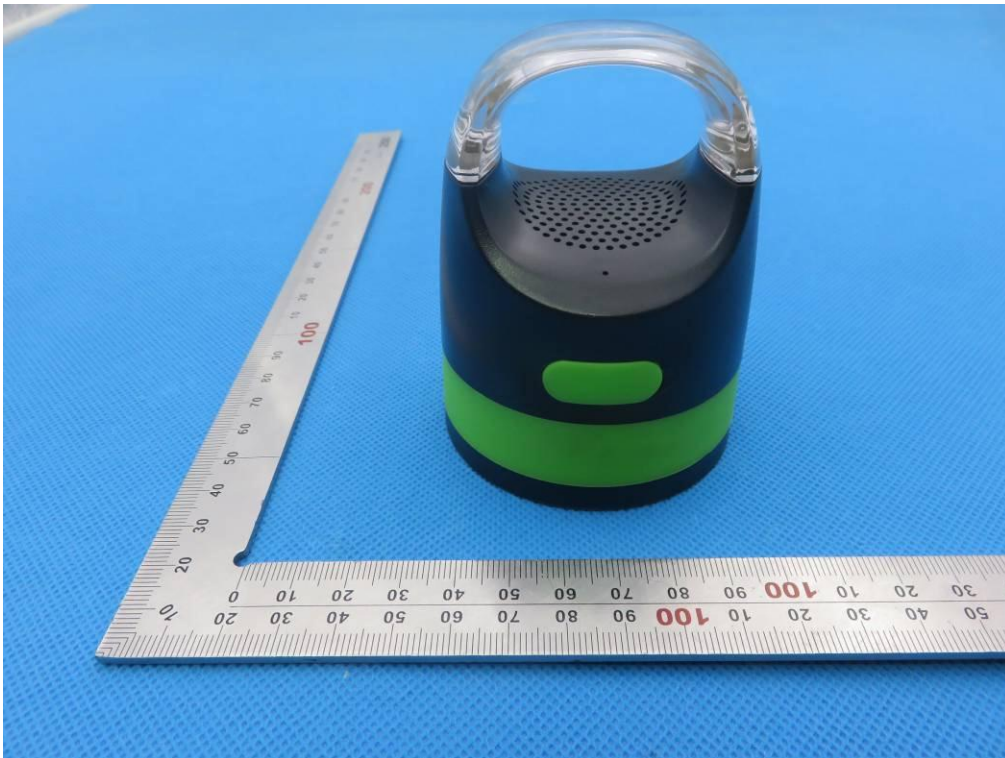

SERIES MODEL
FRONT VIEW OF EUT(black with gray)

BACK VIEW OF EUT (black with gray)

FRONT VIEW OF EUT (black with green)

BACK VIEW OF EUT (black with green)

VIEW OF ADAPTER(AE)