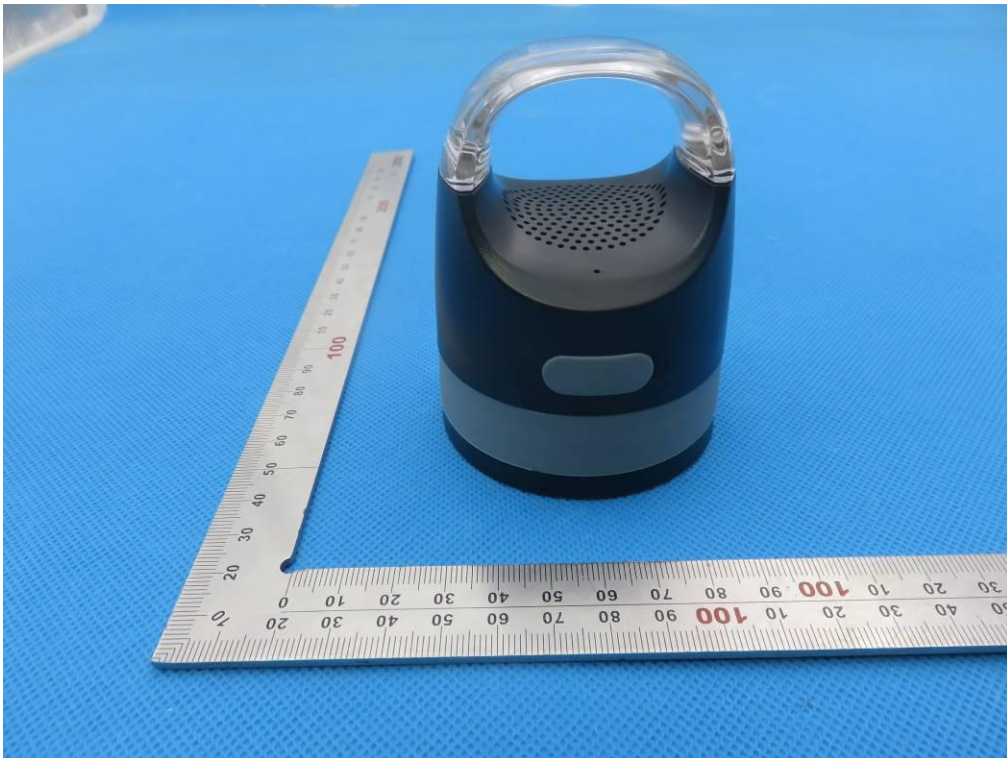

SERIES MODEL
FRONT VIEW OF EUT(black with gray)

BACK VIEW OF EUT (black with gray)

FRONT VIEW OF EUT (black with green)

BACK VIEW OF EUT (black with green)

VIEW OF ADAPTER(AE)