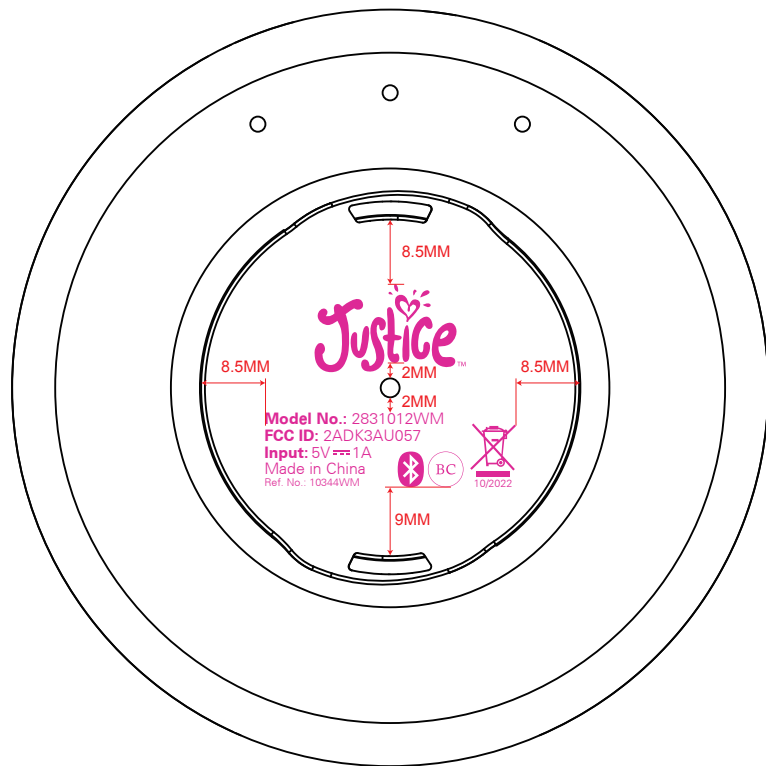

Label Location

丝印pink pantone magenta C