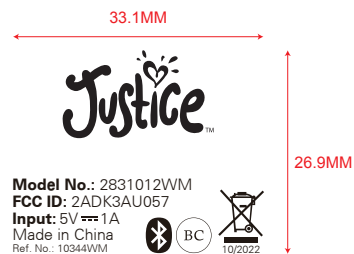

Label Location

丝印pink pantone magenta C