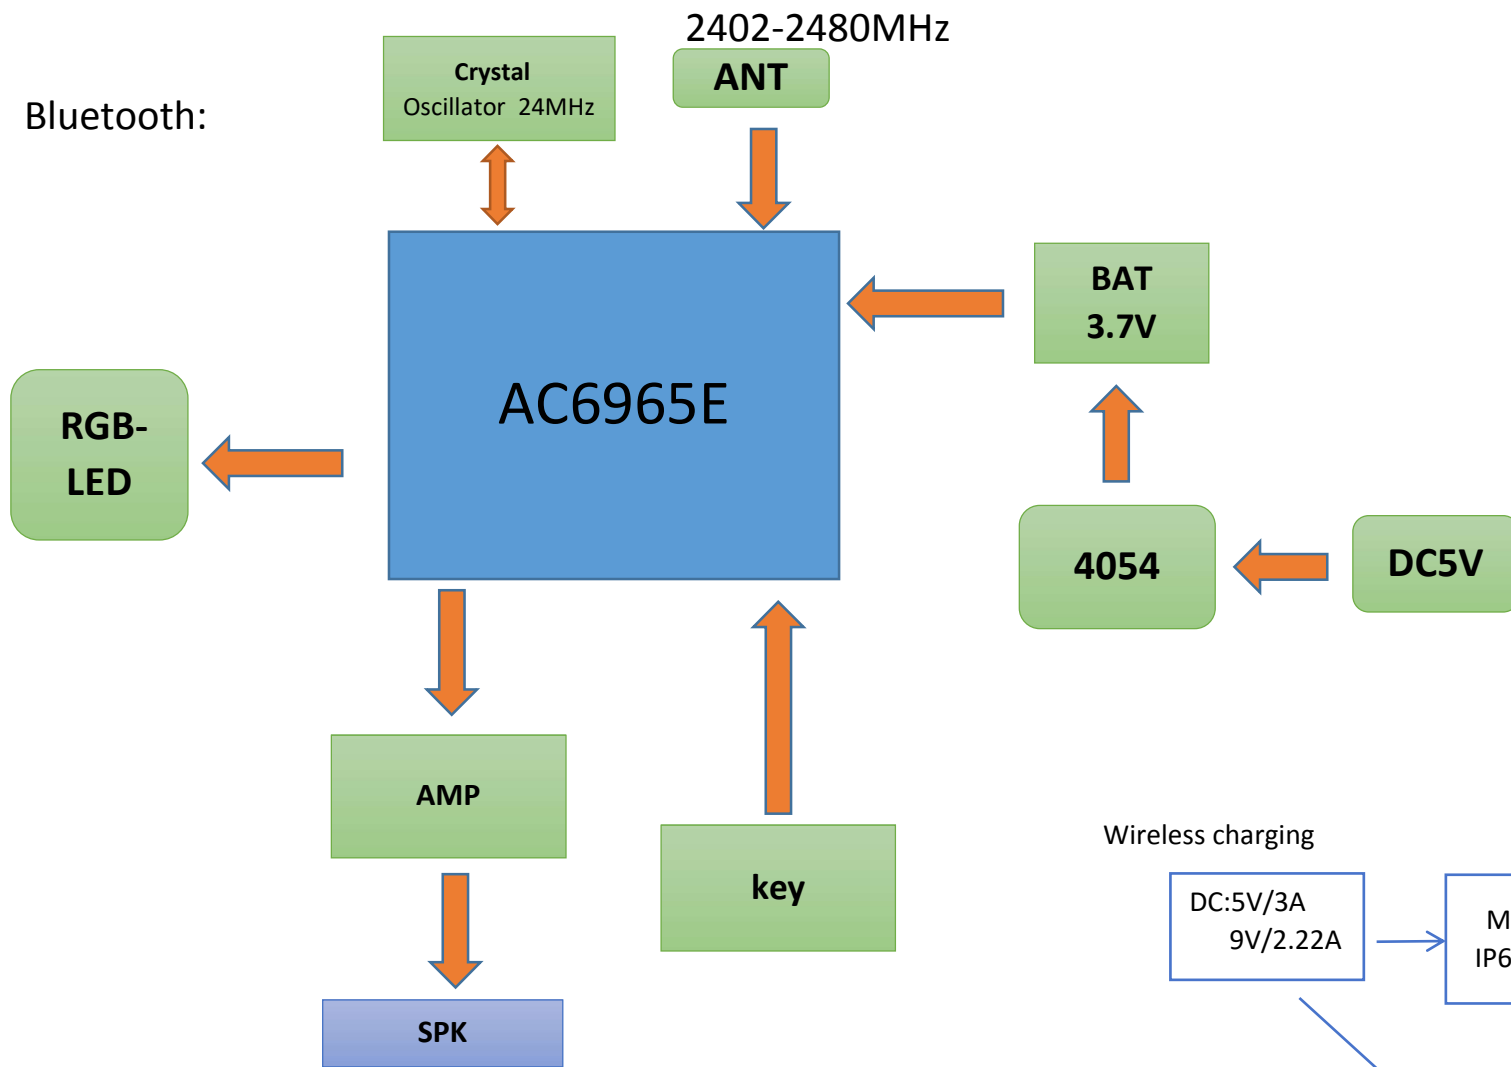

Bluetooth:

Wireless charging

110--205KHz