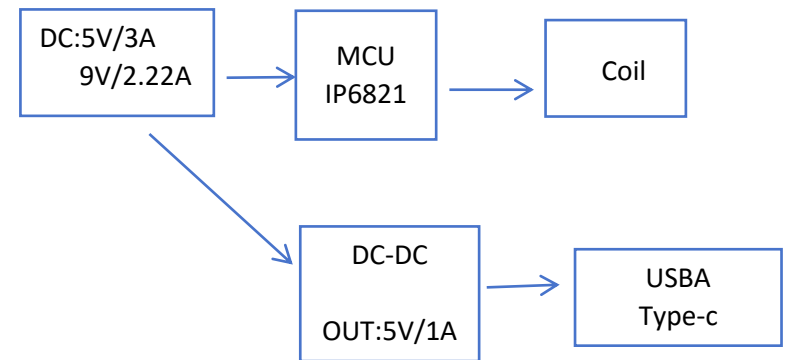

Bluetooth:

Wireless charging

110--205KHz