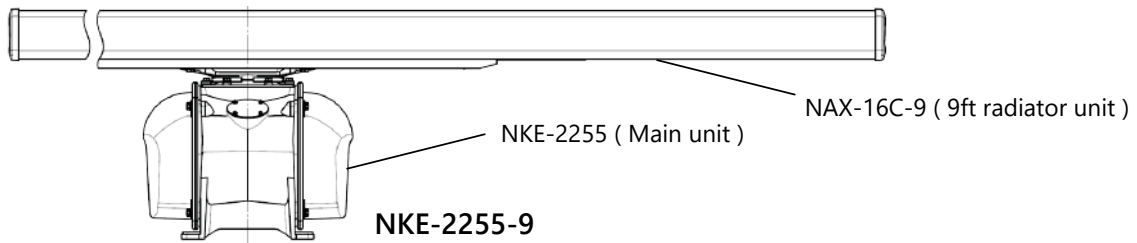

## About the variant models of NKE-2255 series

There are three variant models in NKE-2255.

NKE-2255 is constructed in the main unit and the radiator unit. The main unit is common, and the radiator unit is different in three variant models. The either of 9/7/6ft radiator unit is fitted to the common main unit depending on model.

Model	Main Unit	Radiator Unit
NKE-2255-9	NKE-2255	NAX-16C-9 (9ft)
NKE-2255-7		NAX-16C-7 (7ft)
NKE-2255-6HS		NAX-16C-6 (6ft)

Yours faithfully,  
Signed: M. Kawaguchi

Date: 7.August.2019

M.Kawaguchi