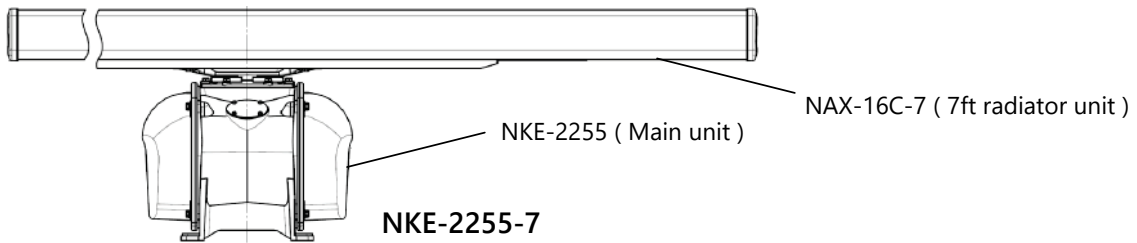

## About the variant models of NKE-2255 series

There are three variant models in NKE-2255.

NKE-2255 is constructed in the main unit and the radiator unit. The main unit is common, and the radiator unit is different in three variant models. The either of 9/7/6ft radiator unit is fitted to the common main unit depending on model.

Model	Main Unit	Radiator Unit
NKE-2255-9	NKE-2255	NAX-16C-9 (9ft)
NKE-2255-7		NAX-16C-7 (7ft)
NKE-2255-6HS		NAX-16C-6 (6ft)

Yours faithfully,  
Signed: M. Kawaguchi

Date: 7.August.2019

M.Kawaguchi