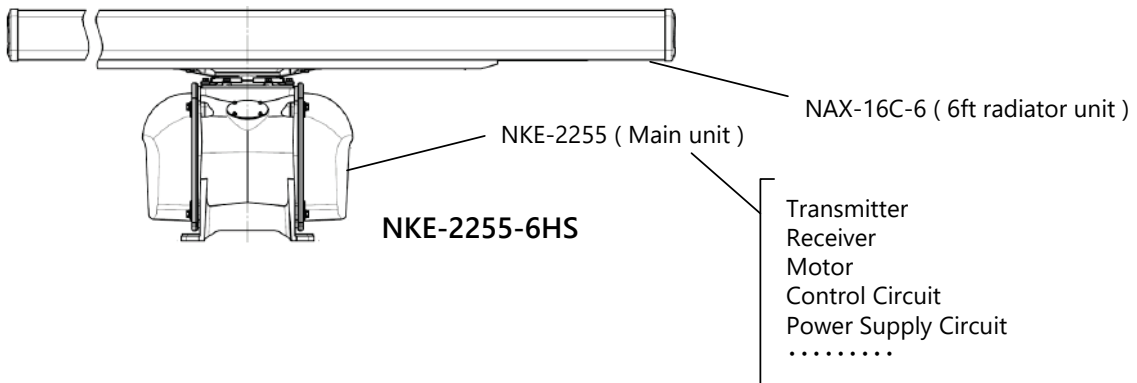

## About the variant models of NKE-2255 series

There are three variant models in NKE-2255.

NKE-2255 is constructed in the main unit and the radiator unit. The main unit is common, and the radiator unit is different in three variant models. The either of 9/7/6ft radiator unit is fitted to the common main unit depending on model.

Model	Main Unit	Radiator Unit
NKE-2255-9	NKE-2255	NAX-16C-9 (9ft)
NKE-2255-7		NAX-16C-7 (7ft)
NKE-2255-6HS		NAX-16C-6 (6ft)

Yours faithfully,  
Signed: M. Kawaguchi

Date: 7.August.2019

M.Kawaguchi