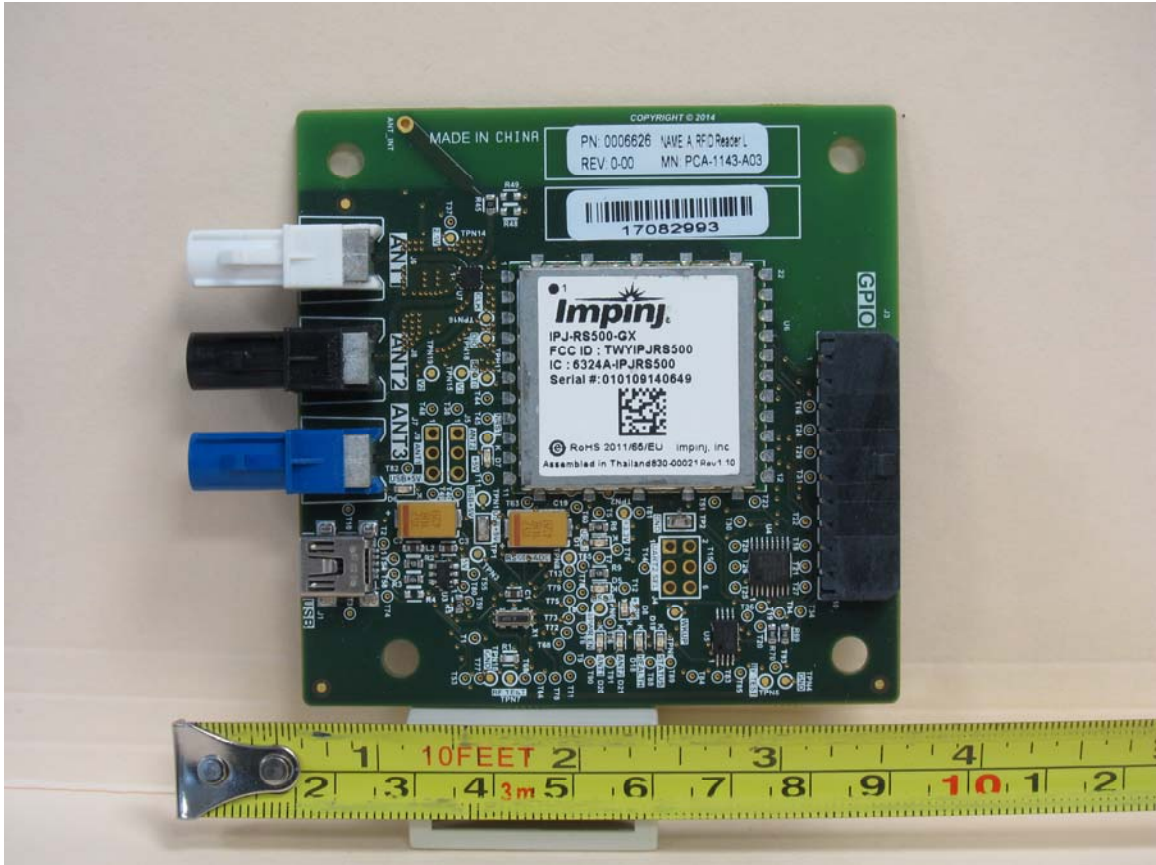

FCC ID: 2ADIR-XQ4-FS-RFID and IC:8593A-XQ4FSRFID

Internal Photos

Module Antenna Set

Antennas Front

Antennas Rear

Front

Rear