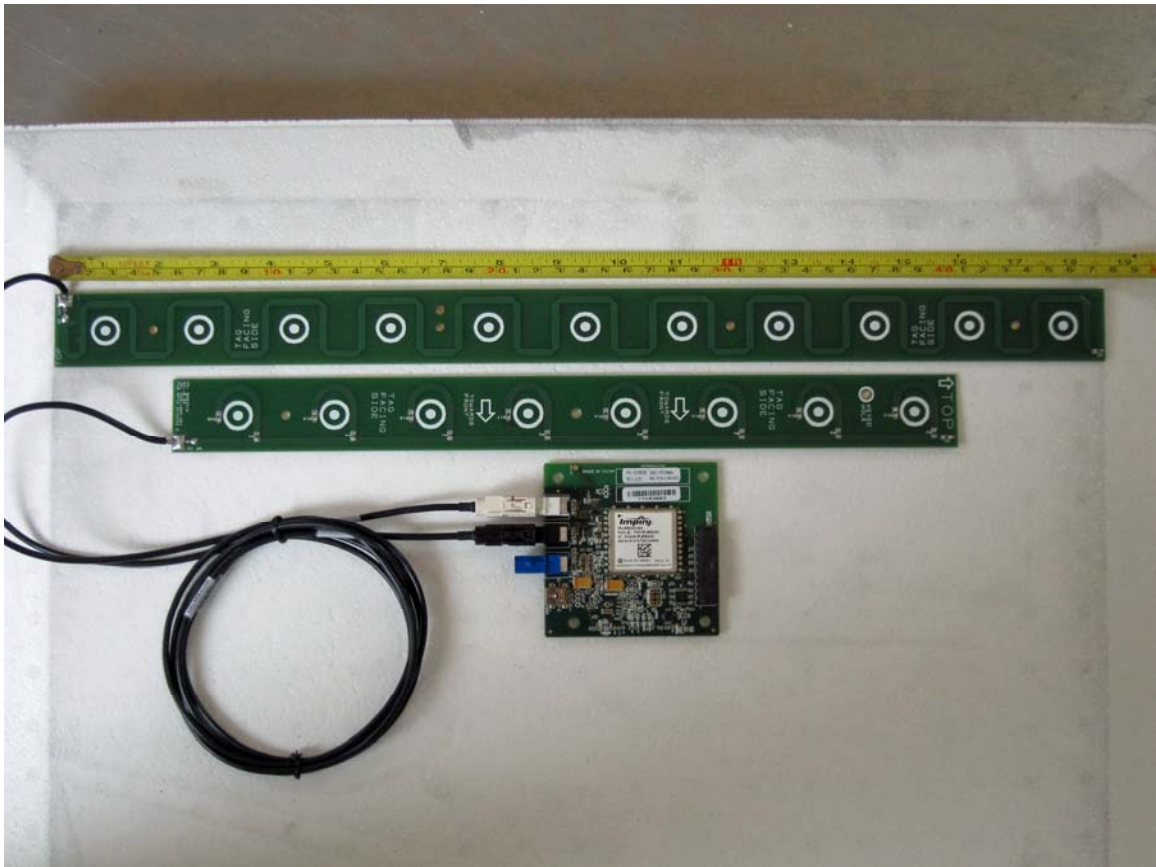

FCC ID: 2ADIR-XQ4-FS-RFID and IC:8593A-XQ4FSRFID

Internal Photos

Module Antenna Set

Antennas Front

Antennas Rear

Front

Rear