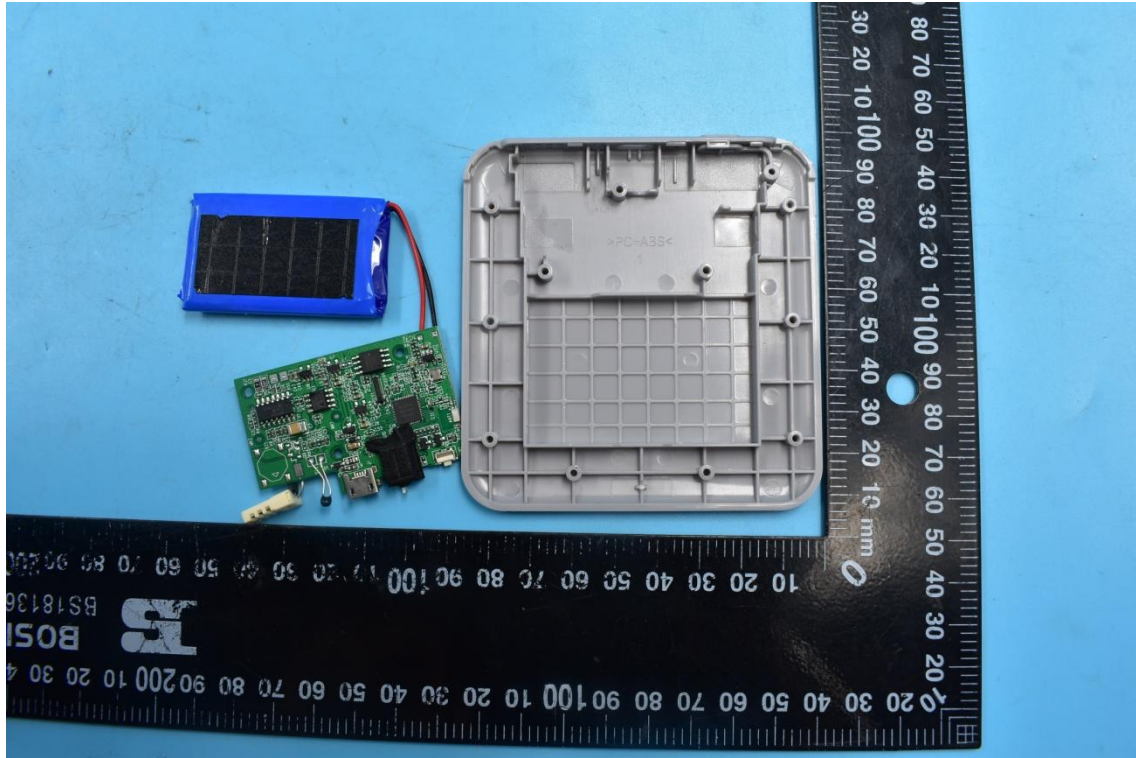

FCC ID:2ADIOP300

Internal Photos

1. EUT uncover view

2. Antenna view