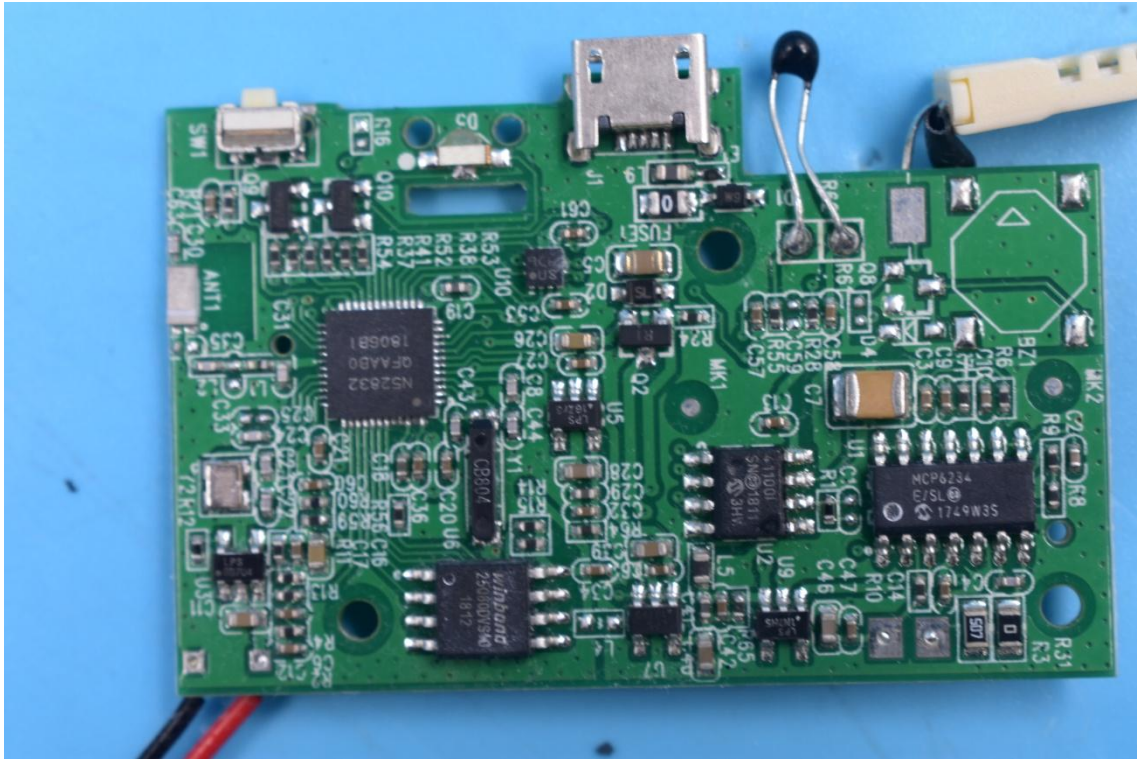

FCC ID:2ADIOP300

Internal Photos

1. EUT uncover view

2. Antenna view