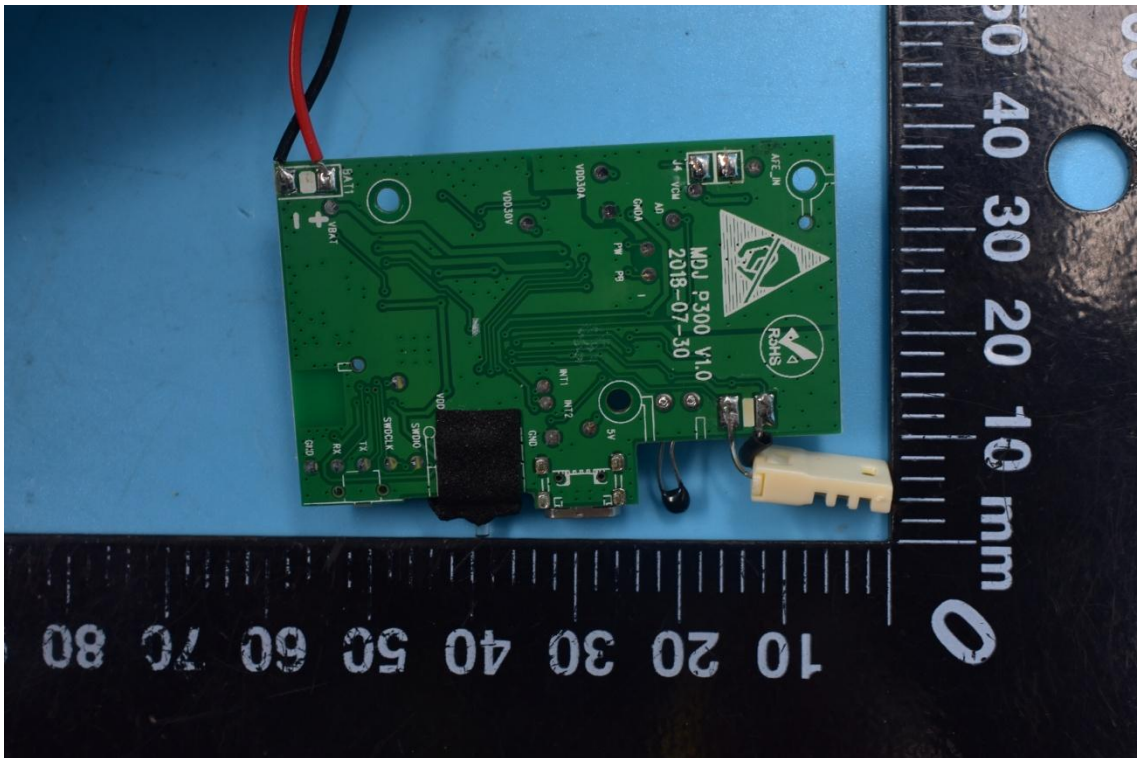

FCC ID:2ADIOP300

Internal Photos

1. EUT uncover view

2. Antenna view