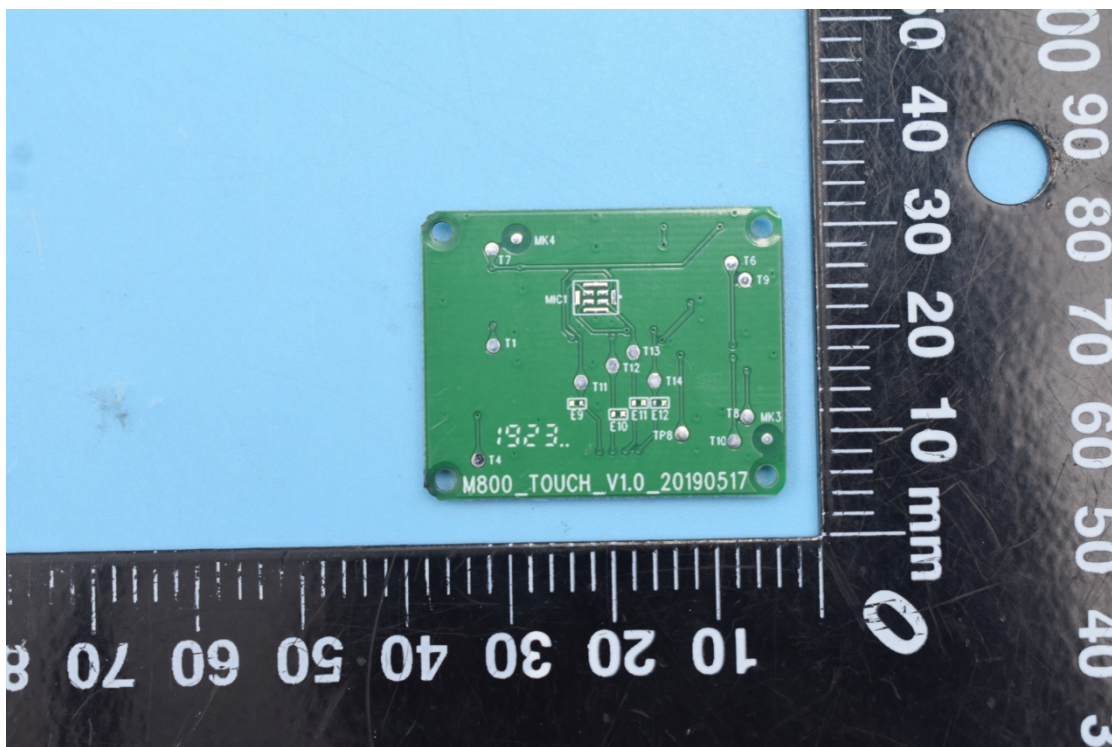

FCC ID:2ADIOM800

Internal Photos

1. EUT uncover view

2. Antenna view