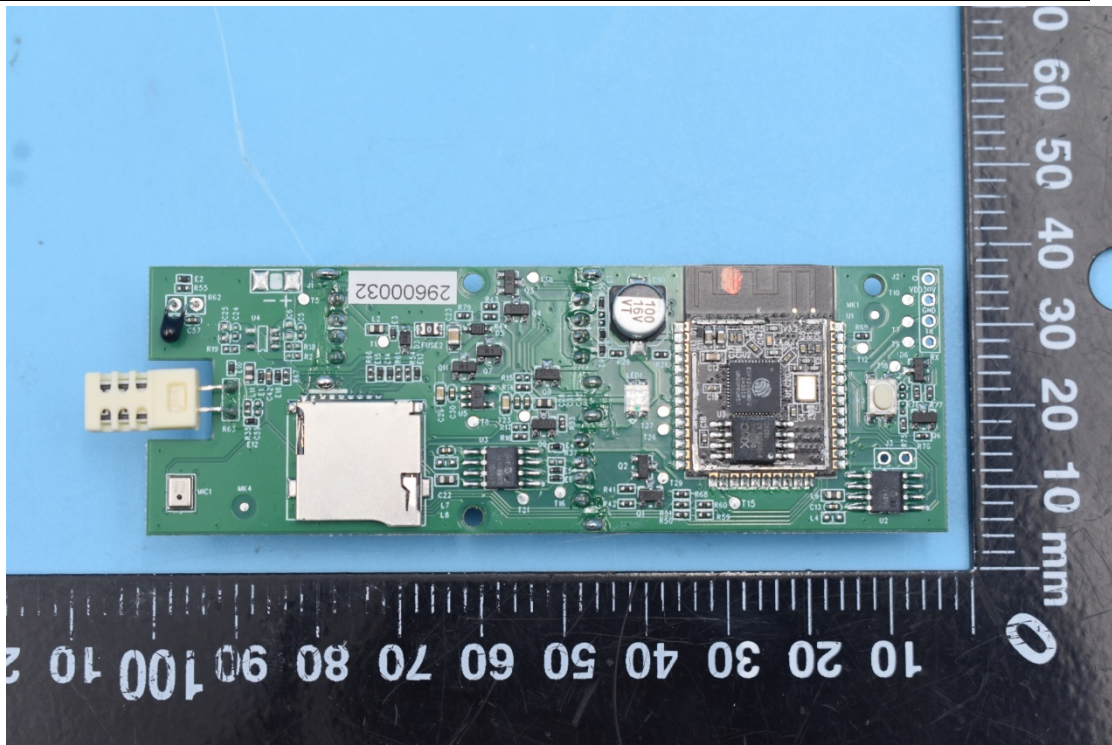

FCC ID:2ADIOM800

Internal Photos

1. EUT uncover view

2. Antenna view