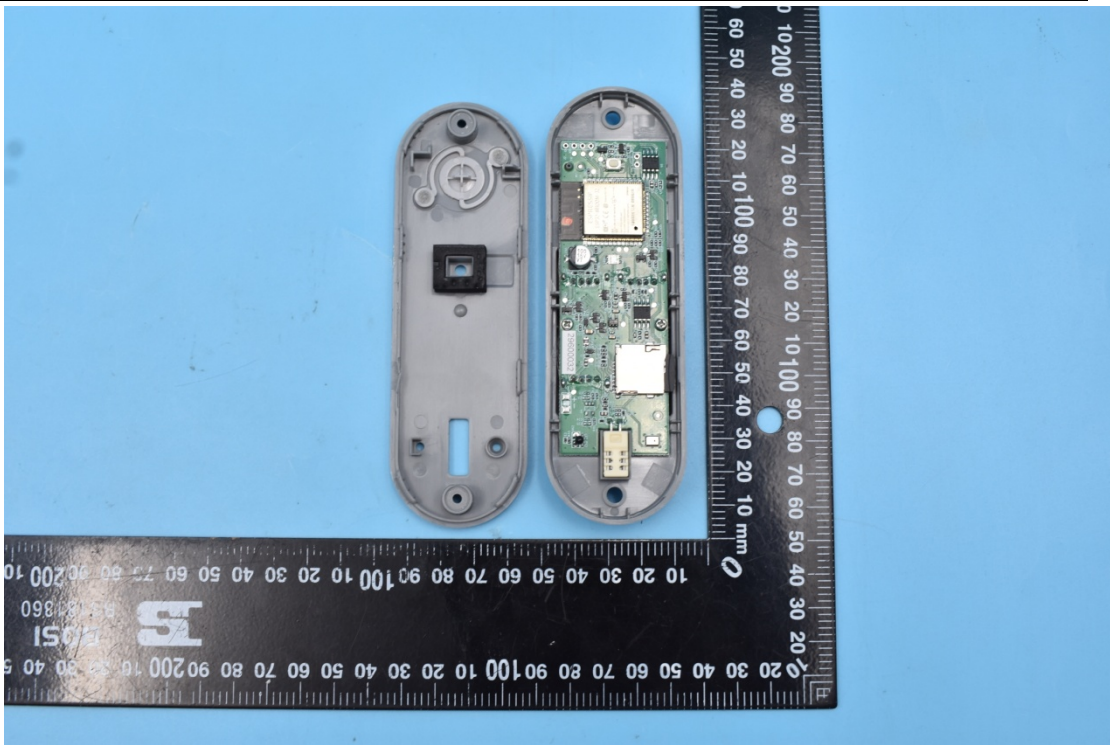

FCC ID:2ADIOM800

Internal Photos

1. EUT uncover view

2. Antenna view