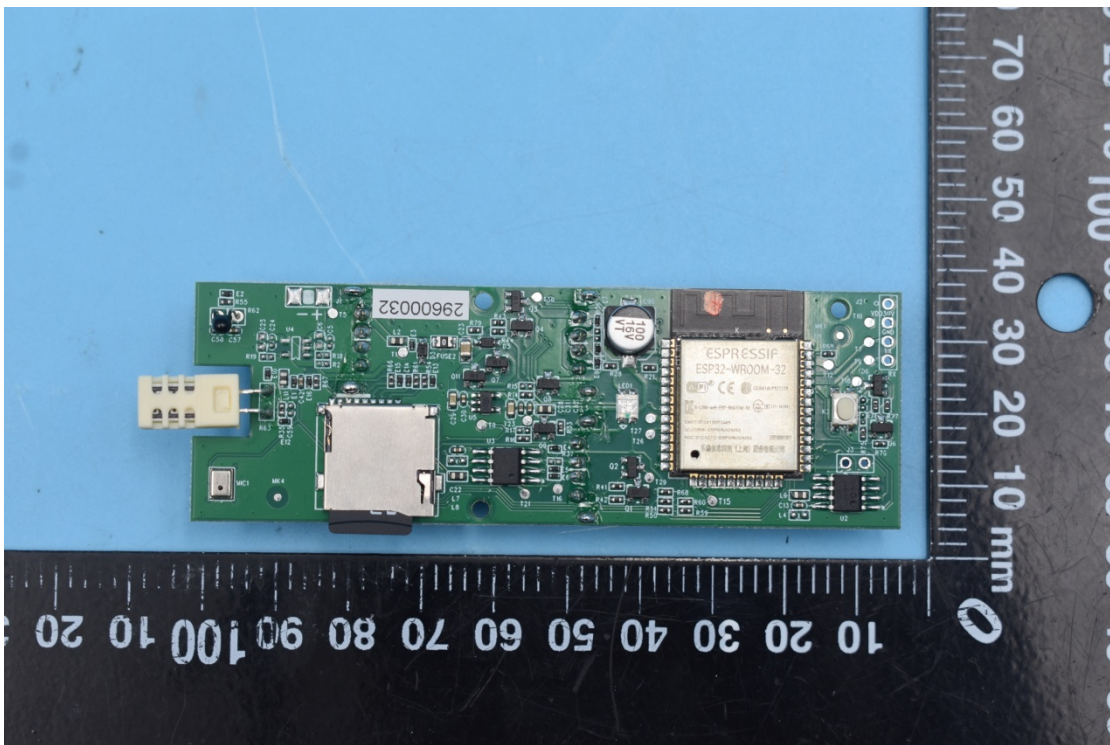

FCC ID:2ADIOM800

Internal Photos

1. EUT uncover view

2. Antenna view