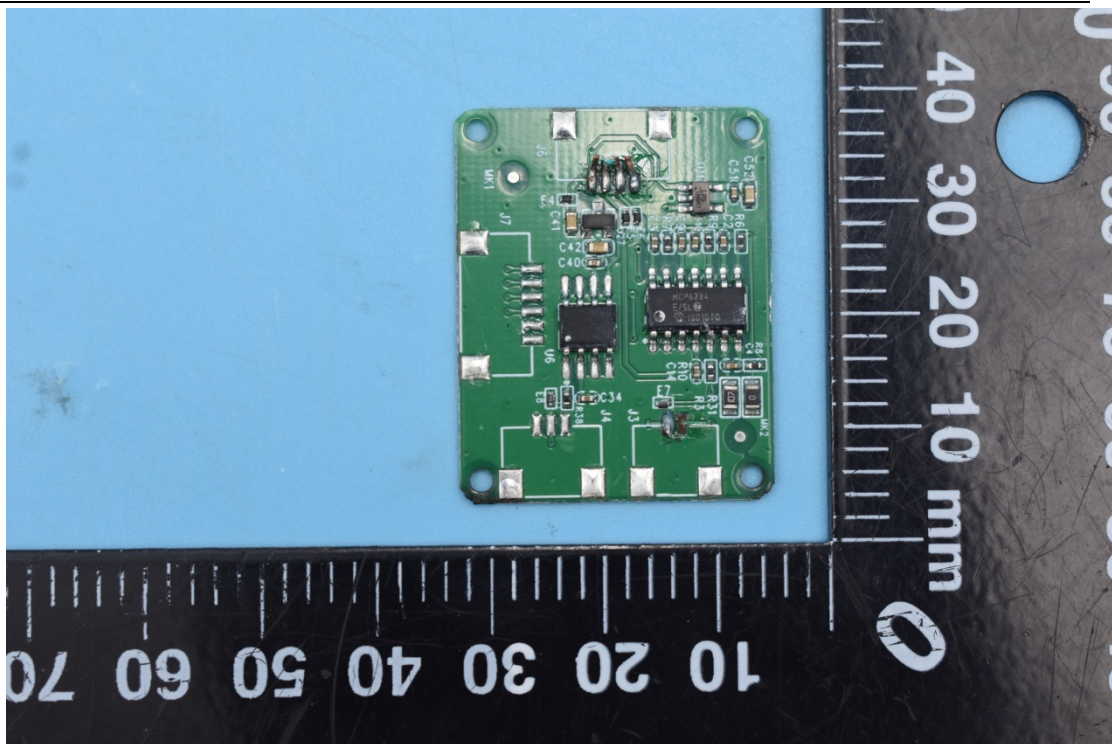

FCC ID:2ADIOM800

Internal Photos

1. EUT uncover view

2. Antenna view