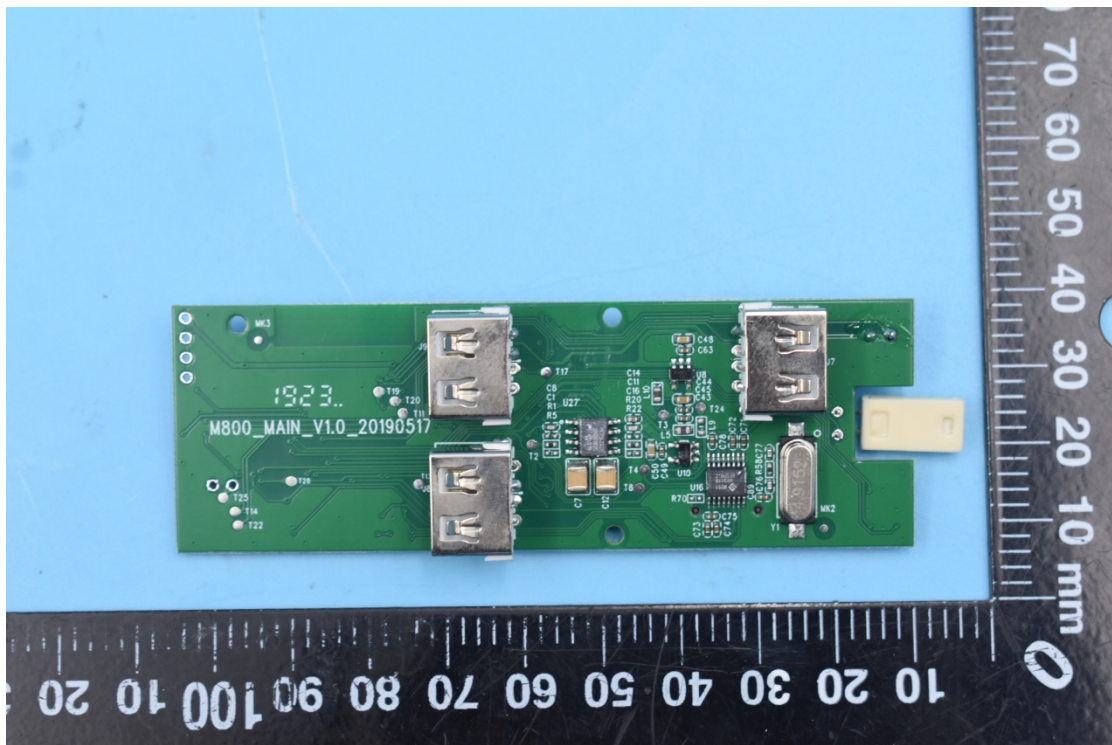

FCC ID:2ADIOM800

Internal Photos

1. EUT uncover view

2. Antenna view