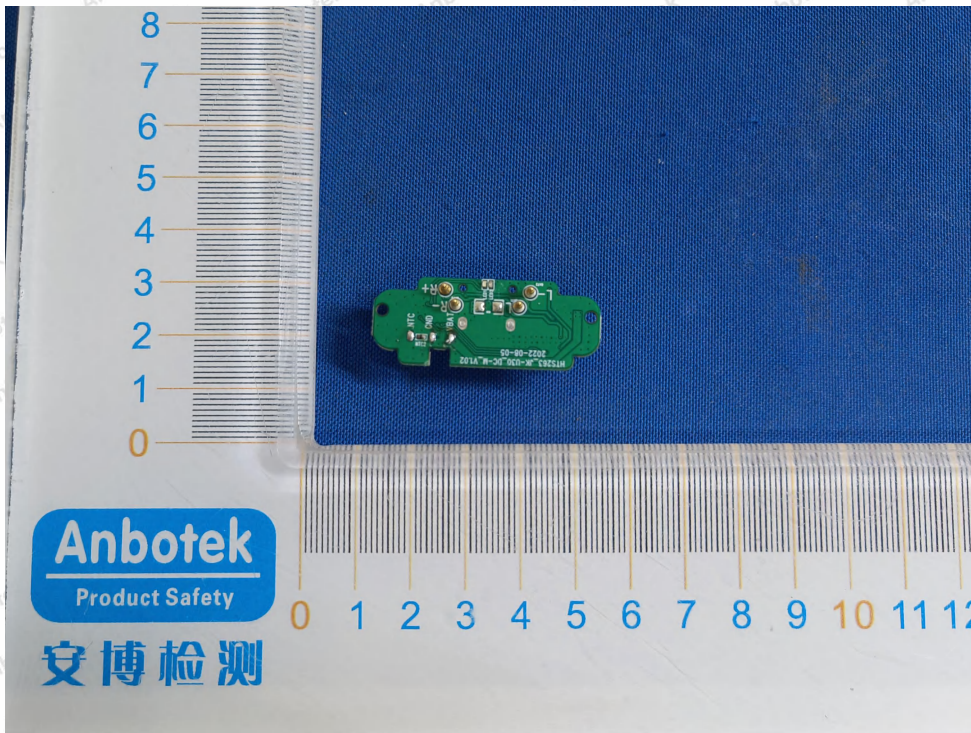

Internal Photograph

Anbotek

Product Safety

Shenzhen Anbotek Compliance Laboratory Limited

Address: 1/F., Building D, Sogood Science and Technology Park, Sanwei Community, Hangcheng Street, Bao'an District, Shenzhen, Guangdong, China.
Tel: (86) 0755-26066440 Fax: (86) 0755-26014772 Email: service@anbotek.com