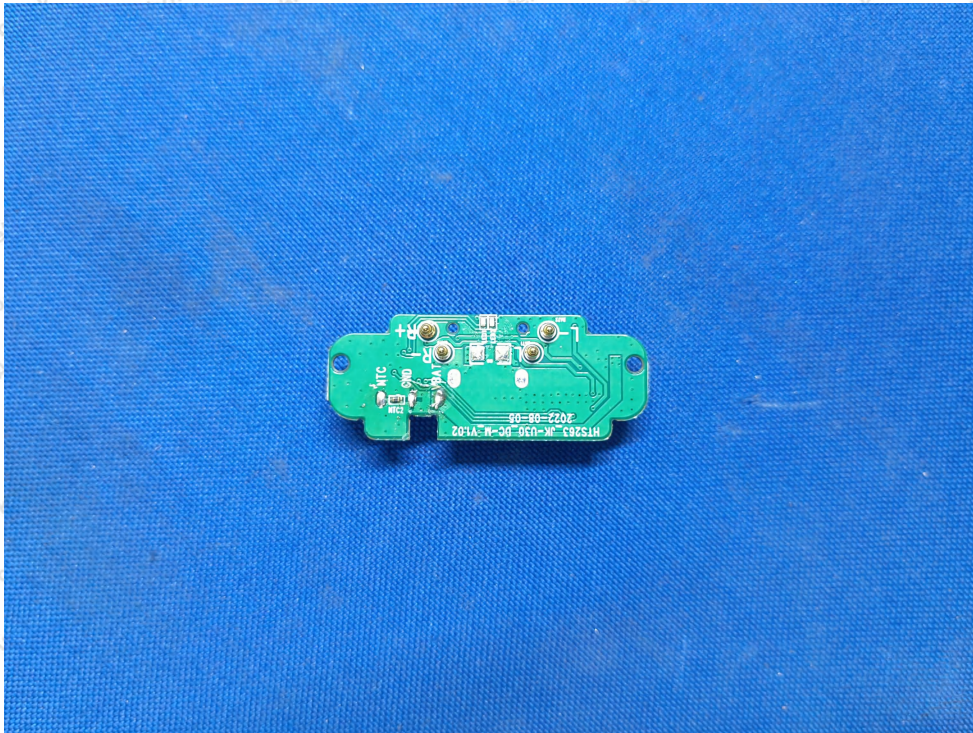

Shenzhen Anbotek Compliance Laboratory Limited

Address: 1/F., Building D, Sogood Science and Technology Park, Sanwei Community, Hangcheng Street, Bao'an District, Shenzhen, Guangdong, China.
Tel: (86) 0755-26066440 Fax: (86) 0755-26014772 Email: service@anbotek.com

Code: AB-RF-05-b

Hotline

400-003-0500

www.anbotek.com.cn

安博测