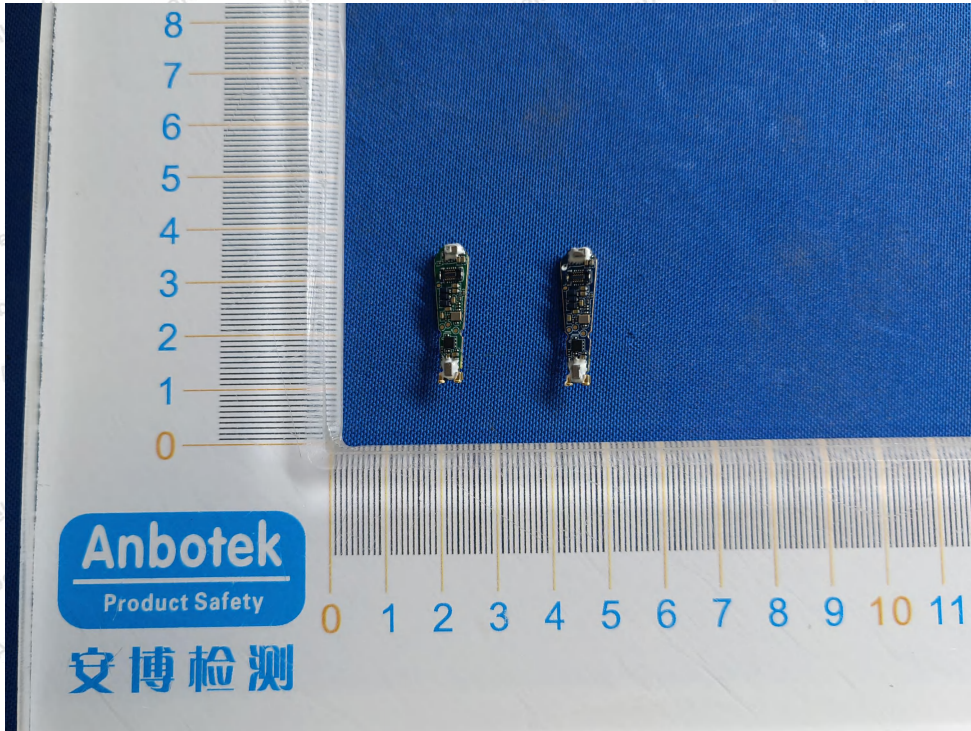

Code: AB-RF-05-b

Hotline

400-003-0500

www.anbotek.com.cn

安博检测

Anbotek

Product Safety

Shenzhen Anbotek Compliance Laboratory Limited