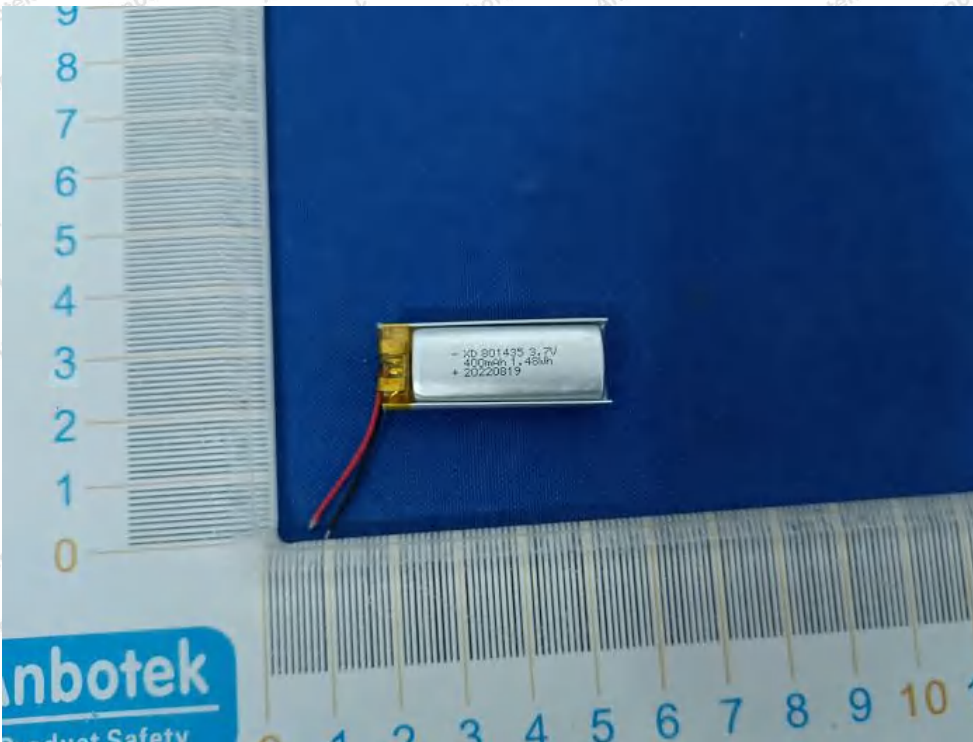

Internal Photograph

Anbotek

Product Safety

Shenzhen Anbotek Compliance Laboratory Limited

Address: 1/F., Building D, Sogood Science and Technology Park, Sanwei Community, Hangcheng Street, Bao'an District, Shenzhen, Guangdong, China.
Tel: (86) 0755-26066440 Fax: (86) 0755-26014772 Email: service@anbotek.com