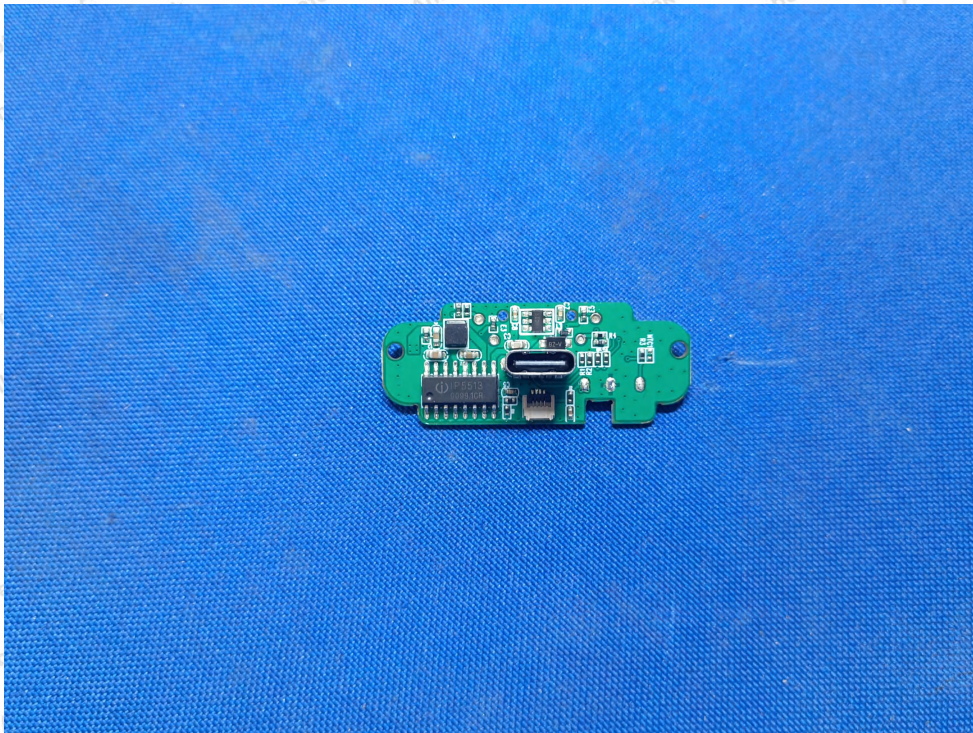

Shenzhen Anbotek Compliance Laboratory Limited

Address: 1/F., Building D, Sogood Science and Technology Park, Sanwei Community, Hangcheng Street, Bao'an District, Shenzhen, Guangdong, China.
Tel: (86) 0755-26066440 Fax: (86) 0755-26014772 Email: service@anbotek.com

Code: AB-RF-05-b

Hotline

400-003-0500

www.anbotek.com.cn

安博测