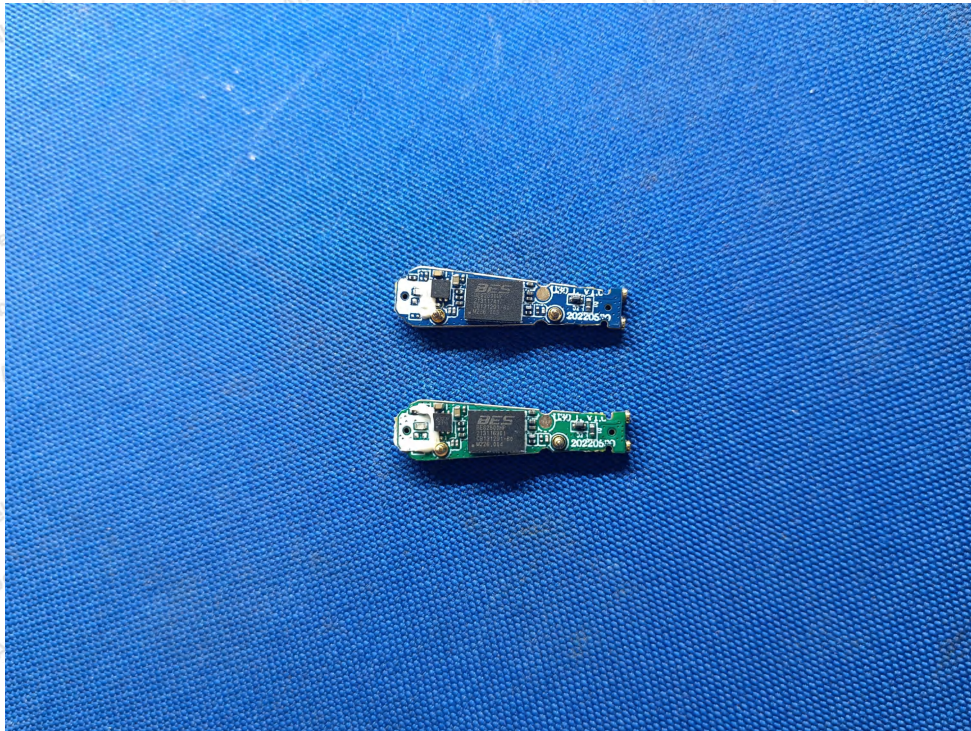

Code: AB-RF-05-b

Hotline

400-003-0500

www.anbotek.com.cn

Anbotek

Product Safety

Shenzhen Anbotek Compliance Laboratory Limited

Address: 1/F., Building D, Sogood Science and Technology Park, Sanwei Community, Hangcheng Street, Bao'an District, Shenzhen, Guangdong, China.
Tel: (86) 0755-26066440 Fax: (86) 0755-26014772 Email: service@anbotek.com