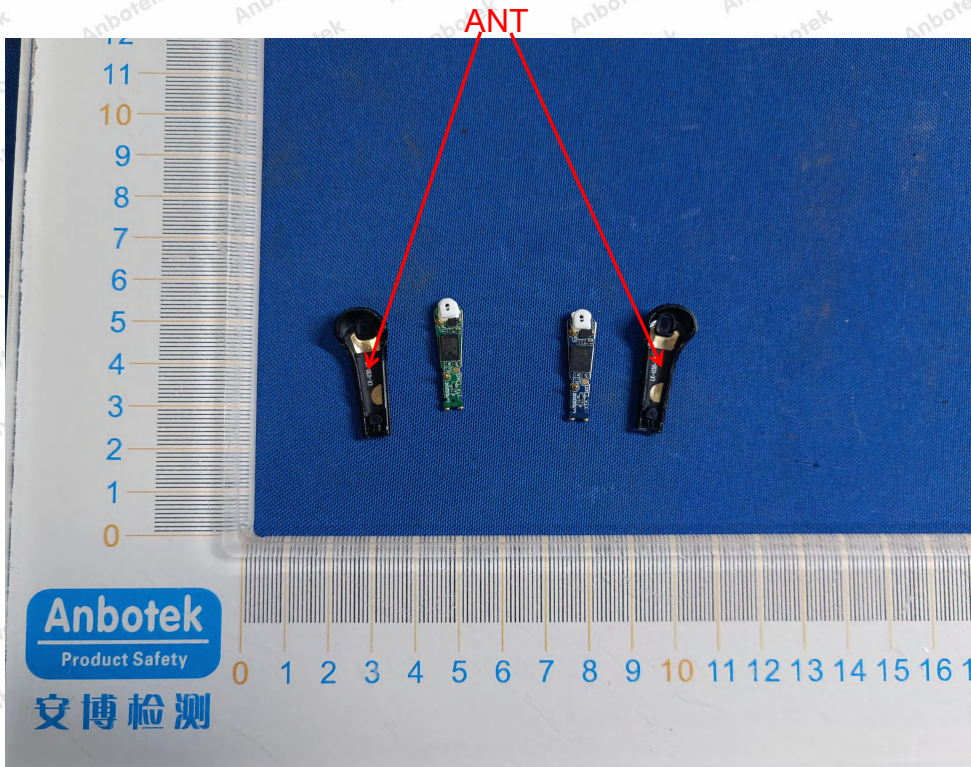

Code: AB-RF-05-b

Hotline

400-003-0500

www.anbotek.com.cn

安博测

Anbotek

Product Safety

Shenzhen Anbotek Compliance Laboratory Limited