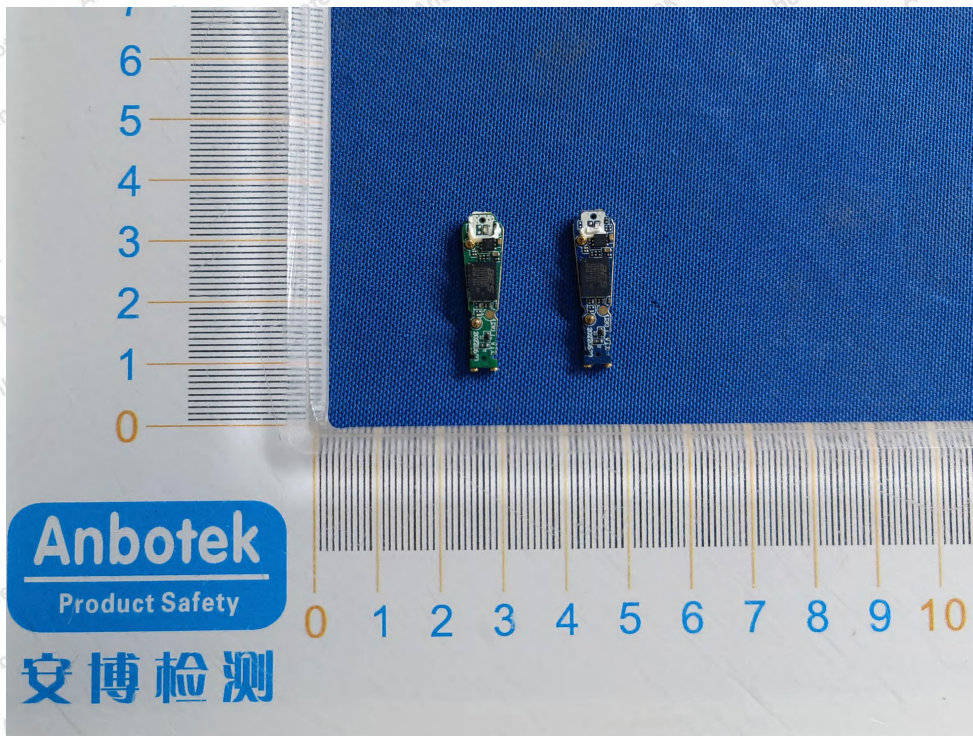

Code: AB-RF-05-b

Hotline

400-003-0500

www.anbotek.com.cn

安博测

Anbotek

Product Safety

Shenzhen Anbotek Compliance Laboratory Limited