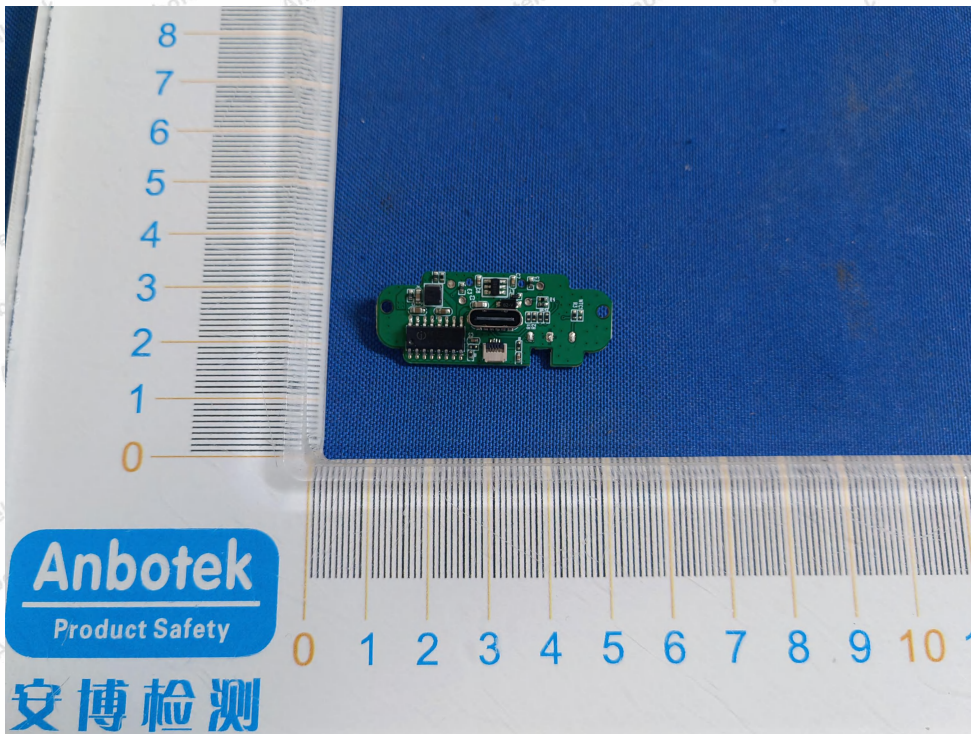

Internal Photograph

Anbotek

Product Safety

Shenzhen Anbotek Compliance Laboratory Limited

Address: 1/F., Building D, Sogood Science and Technology Park, Sanwei Community, Hangcheng Street, Bao'an District, Shenzhen, Guangdong, China.
Tel: (86) 0755-26066440 Fax: (86) 0755-26014772 Email: service@anbotek.com