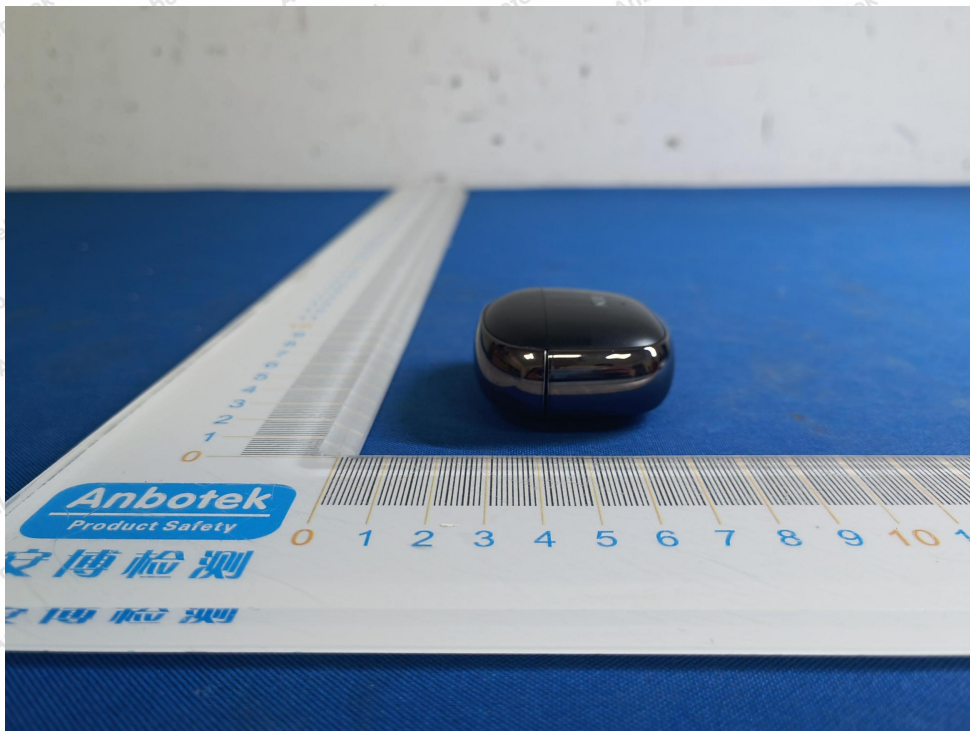

Anbotek

Product Safety

Shenzhen Anbotek Compliance Laboratory Limited

Address: 1/F., Building D, Sogood Science and Technology Park, Sanwei Community, Hangcheng Street, Bao'an District, Shenzhen, Guangdong, China.
Tel: (86) 0755-26066440 Fax: (86) 0755-26014772 Email: service@anbotek.com

Code: AB-RF-05-b

Hotline

400-003-0500

www.anbotek.com.cn