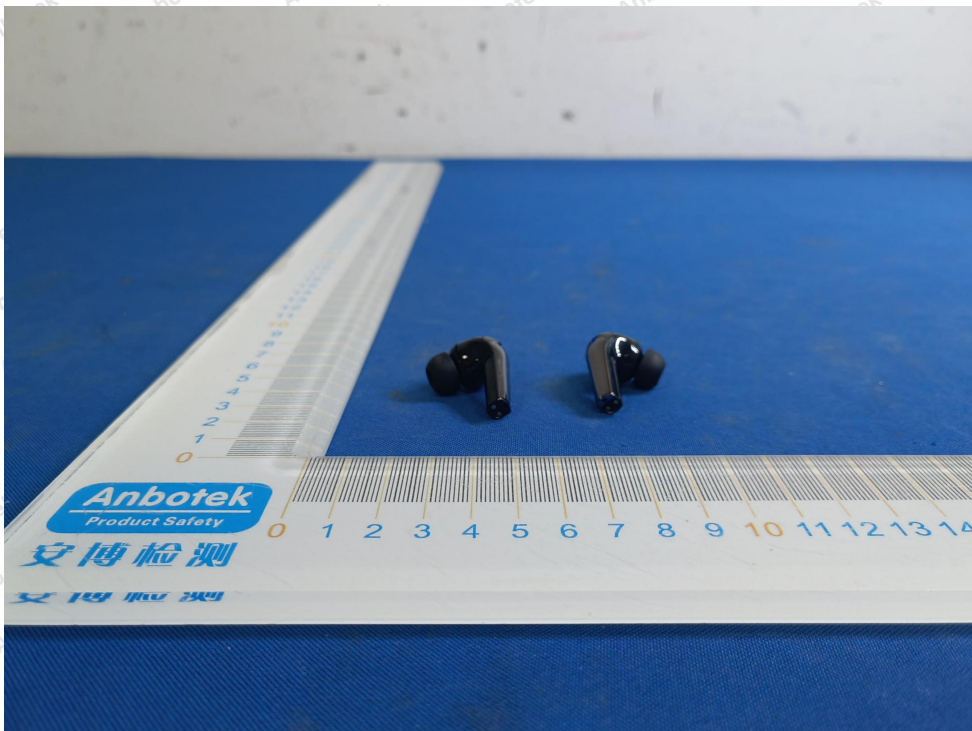

Anbotek

Product Safety

Shenzhen Anbotek Compliance Laboratory Limited

Address: 1/F., Building D, Sogood Science and Technology Park, Sanwei Community, Hangcheng Street, Bao'an District, Shenzhen, Guangdong, China.
Tel: (86) 0755-26066440 Fax: (86) 0755-26014772 Email: service@anbotek.com

Code: AB-RF-05-b

Hotline

400-003-0500

www.anbotek.com.cn