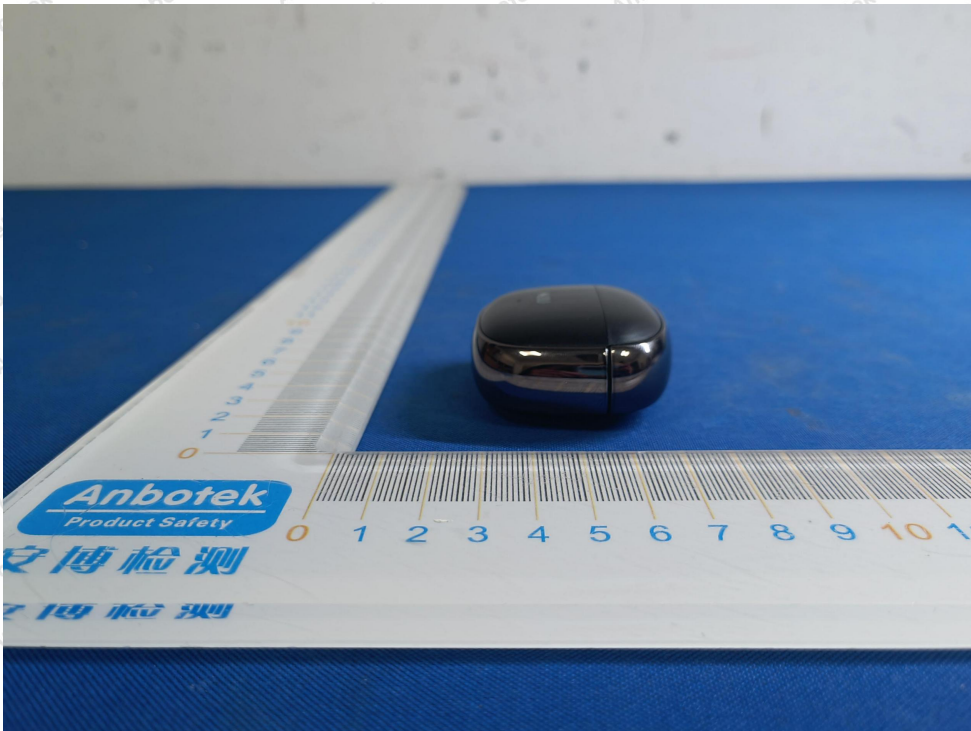

Anbotek

Product Safety

Shenzhen Anbotek Compliance Laboratory Limited

Address: 1/F., Building D, Sogood Science and Technology Park, Sanwei Community, Hangcheng Street, Bao'an District, Shenzhen, Guangdong, China.
Tel: (86) 0755-26066440 Fax: (86) 0755-26014772 Email: service@anbotek.com

Code: AB-RF-05-b

Hotline

400-003-0500

www.anbotek.com.cn