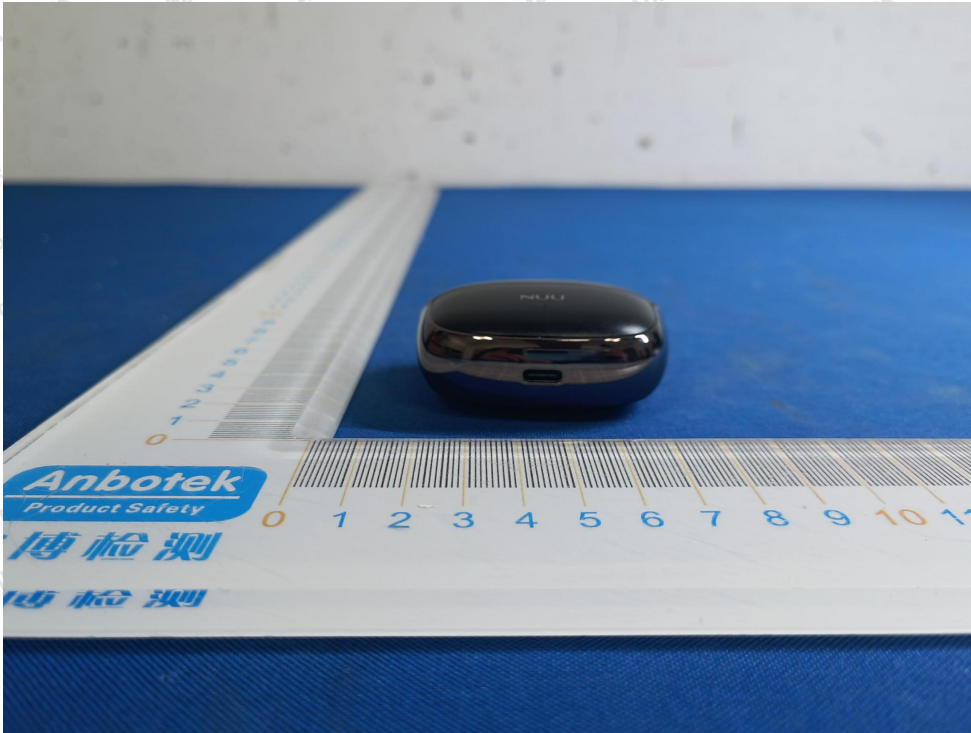

Anbotek

Product Safety

Shenzhen Anbotek Compliance Laboratory Limited

Address: 1/F., Building D, Sogood Science and Technology Park, Sanwei Community, Hangcheng Street, Bao'an District, Shenzhen, Guangdong, China.
Tel: (86) 0755-26066440 Fax: (86) 0755-26014772 Email: service@anbotek.com

Code: AB-RF-05-b

Hotline

400-003-0500

www.anbotek.com.cn