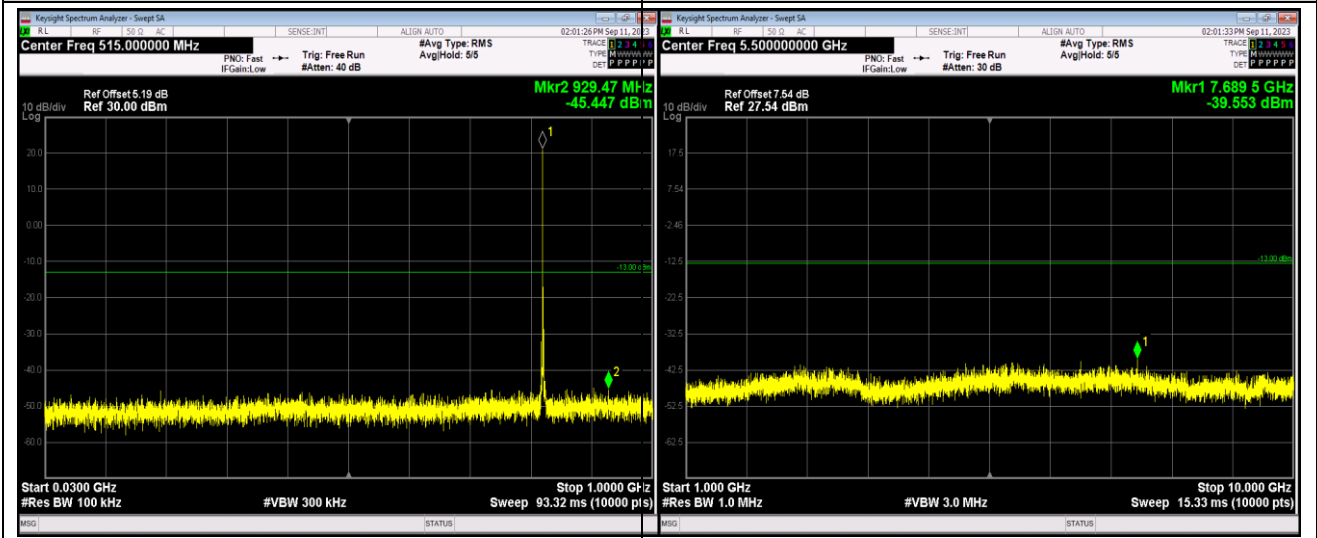

Band5-1.4MHz-16QAM-20407-1RB#0-Range1:30~1000MHz

Band5-1.4MHz-16QAM-20407-1RB#0-Range2:1000~10000MHz