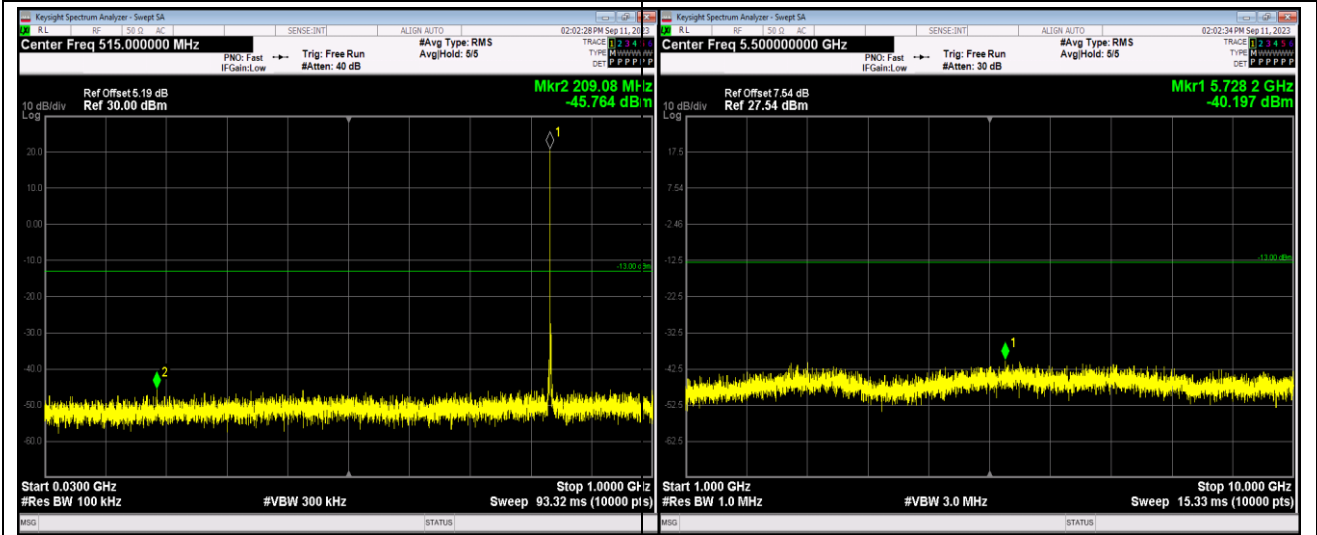

Band5-1.4MHz-QPSK-20643-1RB#0-Range2:1000~10000MHz

Band5-1.4MHz-16QAM-20407-1RB#0-Range1:30~1000MHz

Band5-1.4MHz-16QAM-20407-1RB#0-Range2:1000~10000MHz

Band5-1.4MHz-64QAM-20525-1RB#0-Range1:30~1000MHz

Band5-1.4MHz-64QAM-20525-1RB#0-Range2:1000~10000MHz

Band5-1.4MHz-64QAM-20643-1RB#0-Range1:30~1000MHz

Band5-1.4MHz-64QAM-20643-1RB#0-Range2:1000~10000MHz