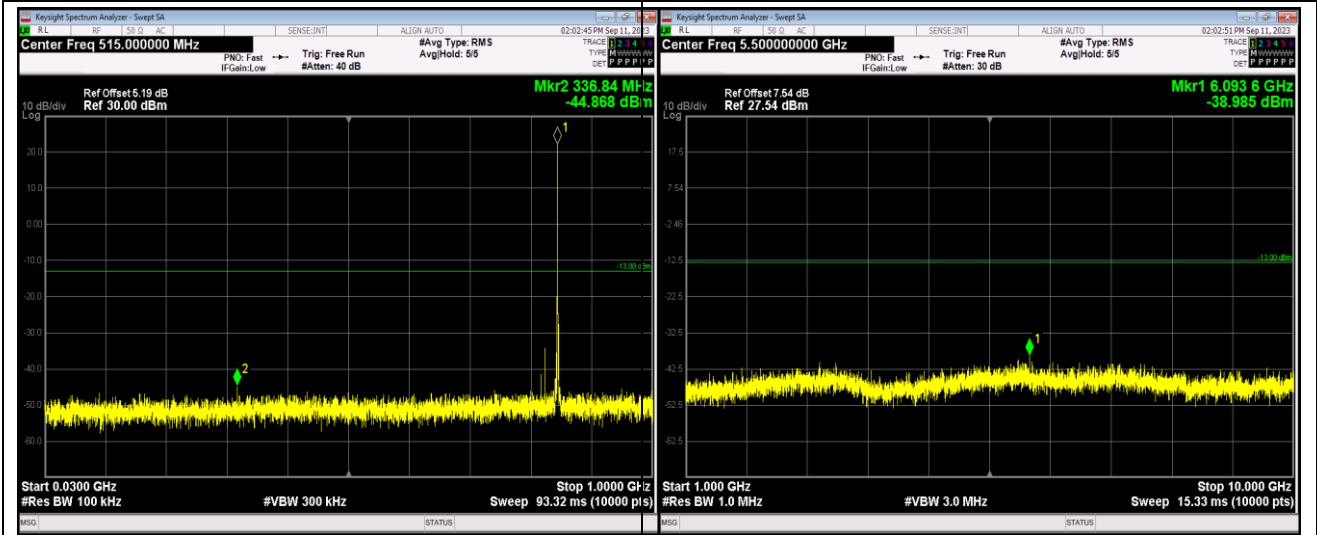

Band5-1.4MHz-QPSK-20643-1RB#0-Range1:30~1000MHz

Band5-1.4MHz-16QAM-20407-1RB#0-Range2:1000~10000MHz

Band5-1.4MHz-QPSK-20643-1RB#0-Range2:1000~10000MHz

Band5-1.4MHz-16QAM-20407-1RB#0-Range1:30~1000MHz