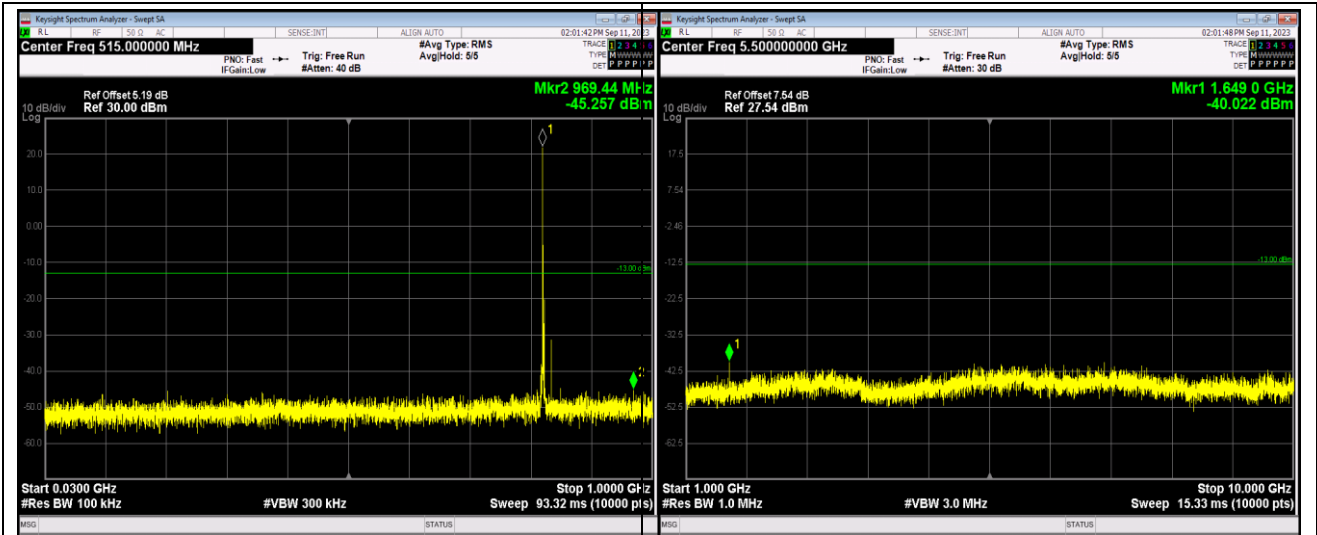

Band5-1.4MHz-QPSK-20643-1RB#0-Range2:1000~10000MHz

Band5-1.4MHz-16QAM-20407-1RB#0-Range1:30~1000MHz

Band5-1.4MHz-16QAM-20407-1RB#0-Range2:1000~10000MHz

Band5-1.4MHz-64QAM-20525-1RB#0-Range1:30~1000MHz

Band5-1.4MHz-64QAM-20525-1RB#0-Range2:1000~10000MHz