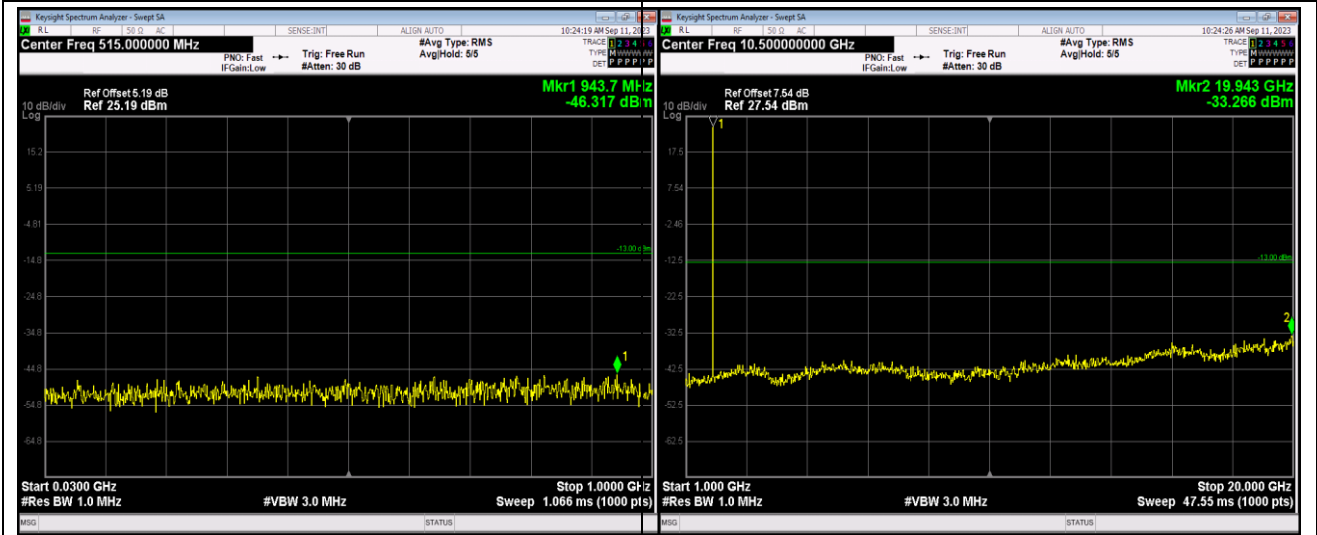

Remark: All bandwidth and all modulation had been tested, but only the worst case data displayed in this report.

Test Graphs

Band2-1.4MHz-16QAM-18607-1RB#0-Range1:30~1000MHz

Band2-1.4MHz-16QAM-18607-1RB#0-Range2:1000~20000MHz

Band2-1.4MHz-16QAM-18900-1RB#0-Range1:30~1000MHz

Band2-1.4MHz-16QAM-18900-1RB#0-Range2:1000~20000MHz