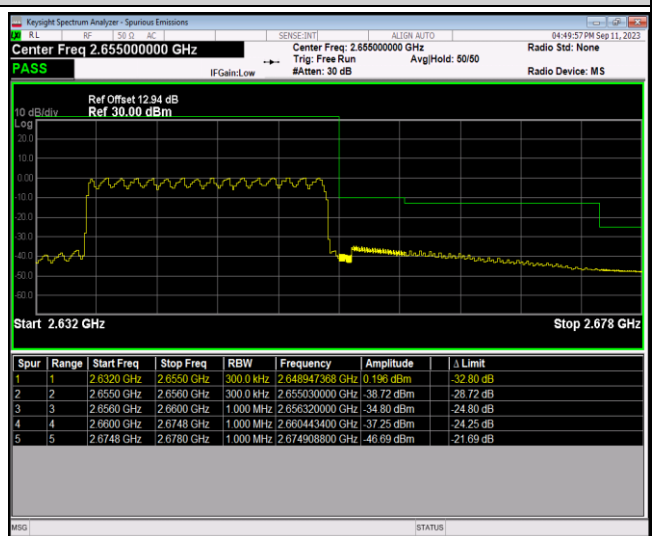

Band41-20MHz-64QAM-41140-100RB#0

Band66-1.4MHz-QPSK-131979-1RB#5