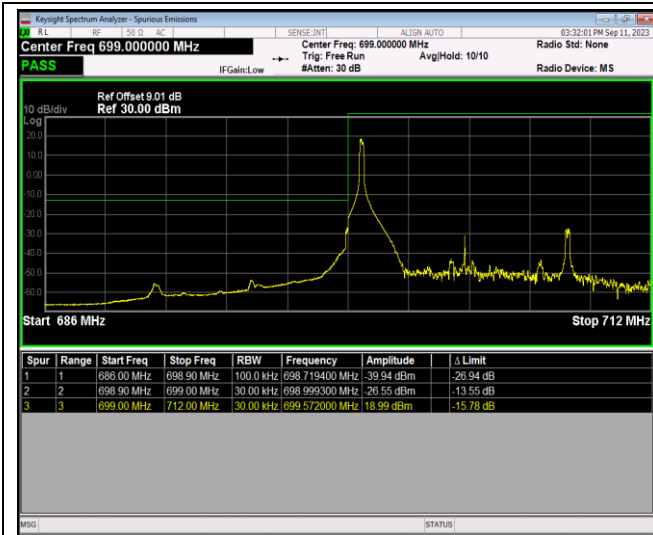

Band12-1.4MHz-64QAM-23017-6RB#0

Band12-1.4MHz-64QAM-23173-1RB#0

Band12-1.4MHz-64QAM-23173-1RB#5

Band12-1.4MHz-64QAM-23173-6RB#0

Band12-10MHz-QPSK-23060-1RB#0

Band12-10MHz-QPSK-23060-1RB#49

Band12-10MHz-QPSK-23060-50RB#0