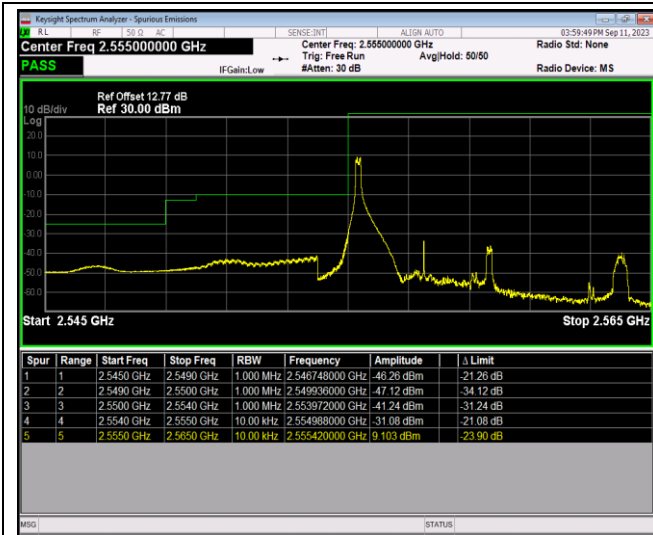

Band41-5MHz-QPSK-40265-1RB#0

Band41-5MHz-QPSK-40265-25RB#0