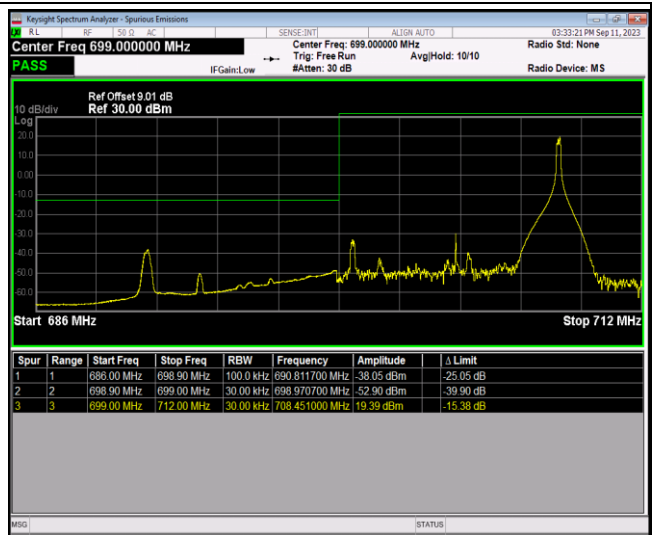

Band12-1.4MHz-64QAM-23017-6RB#0

Band12-1.4MHz-64QAM-23173-1RB#0

Band12-1.4MHz-64QAM-23173-1RB#5

Band12-1.4MHz-64QAM-23173-6RB#0

Band12-10MHz-QPSK-23060-1RB#0

Band12-10MHz-QPSK-23060-1RB#49

Band12-10MHz-QPSK-23060-50RB#0