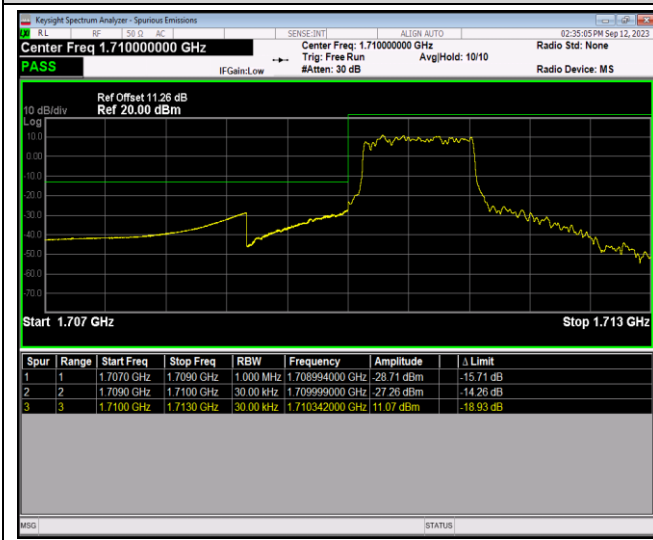

Band66-1.4MHz-QPSK-132665-6RB#0

Band66-1.4MHz-16QAM-131979-1RB#0

Band66-1.4MHz-16QAM-131979-1RB#5

Band66-1.4MHz-16QAM-131979-6RB#0

Band66-1.4MHz-16QAM-132665-1RB#0

Band66-1.4MHz-16QAM-132665-1RB#5

Band66-1.4MHz-16QAM-132665-6RB#0