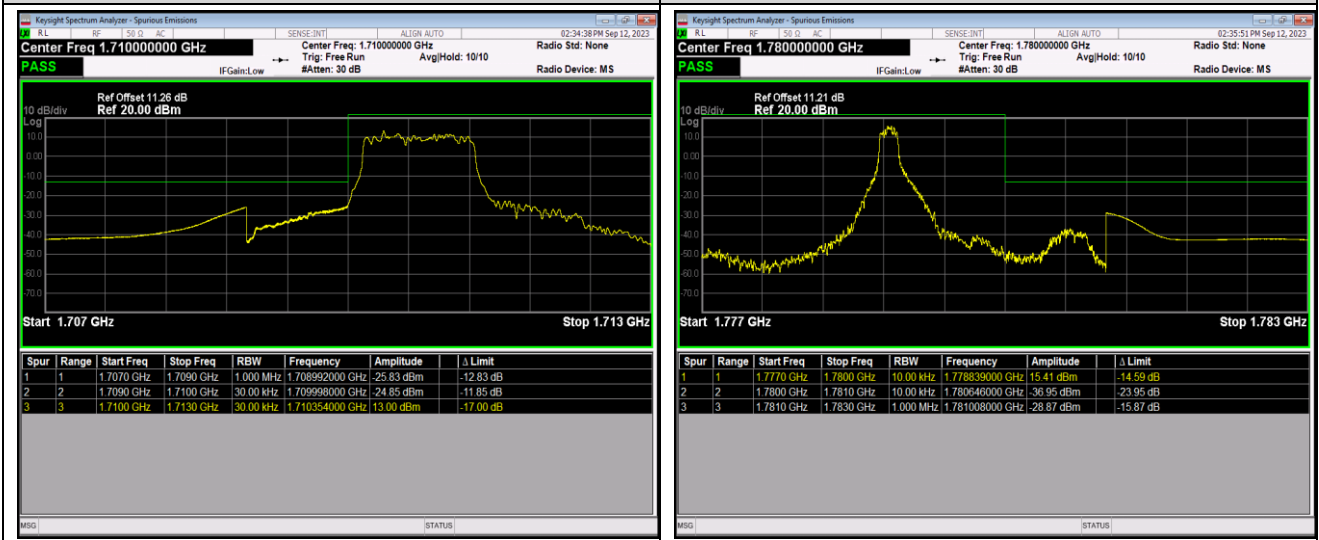

Band41-20MHz-64QAM-41140-1RB#99

Band41-20MHz-64QAM-41140-100RB#0

Band66-1.4MHz-QPSK-131979-1RB#0

Band66-1.4MHz-QPSK-131979-1RB#5

Band66-1.4MHz-QPSK-131979-6RB#0

Band66-1.4MHz-QPSK-132665-1RB#0

Band66-1.4MHz-QPSK-132665-1RB#5