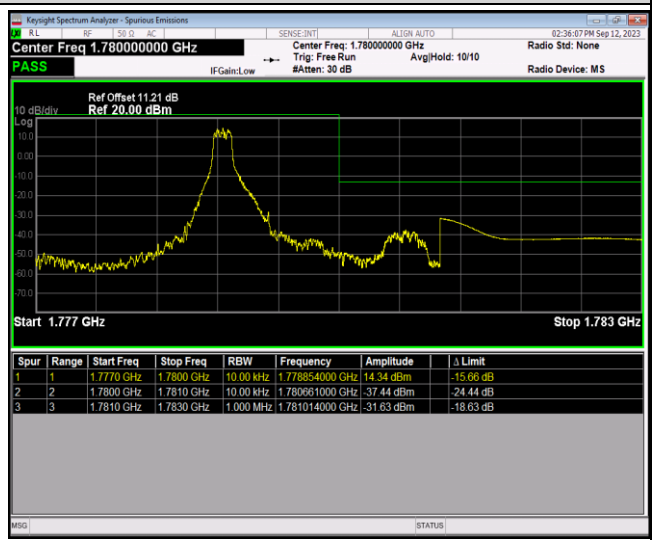

Band66-1.4MHz-QPSK-132665-6RB#0

Band66-1.4MHz-16QAM-131979-1RB#0

Band66-1.4MHz-16QAM-131979-1RB#5

Band66-1.4MHz-16QAM-131979-6RB#0

Band66-1.4MHz-16QAM-132665-1RB#0

Band66-1.4MHz-16QAM-132665-1RB#5

Band66-1.4MHz-16QAM-132665-6RB#0