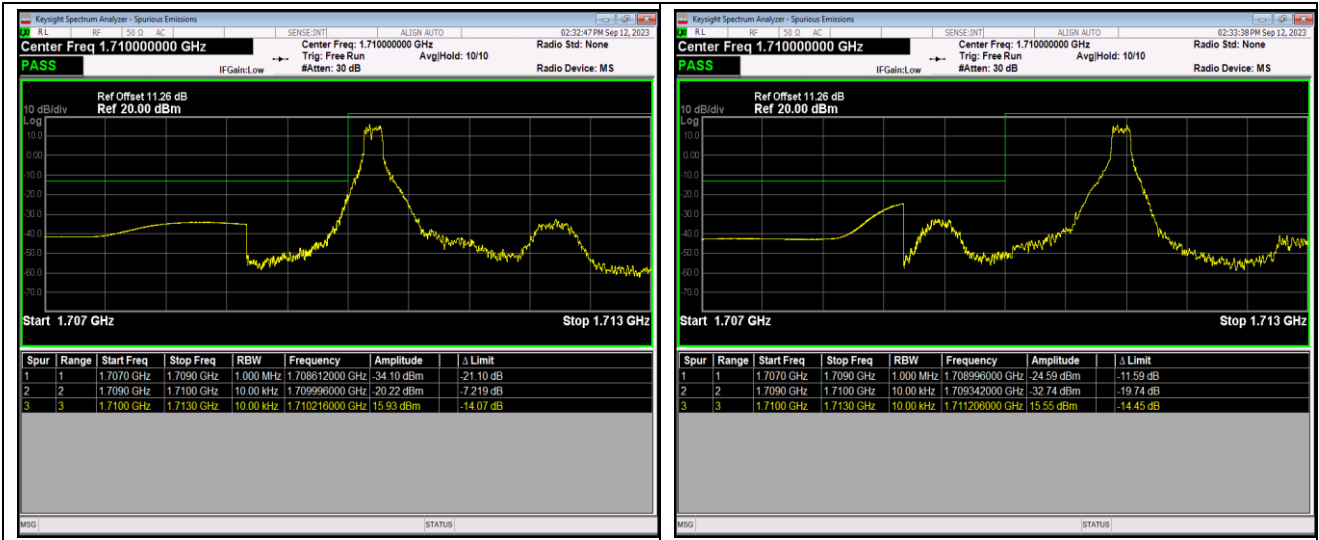

Band41-20MHz-64QAM-41140-1RB#99

Band41-20MHz-64QAM-41140-100RB#0

Band66-1.4MHz-QPSK-131979-1RB#0

Band66-1.4MHz-QPSK-131979-1RB#5

Band66-1.4MHz-QPSK-131979-6RB#0

Band66-1.4MHz-QPSK-132665-1RB#0

Band66-1.4MHz-QPSK-132665-1RB#5