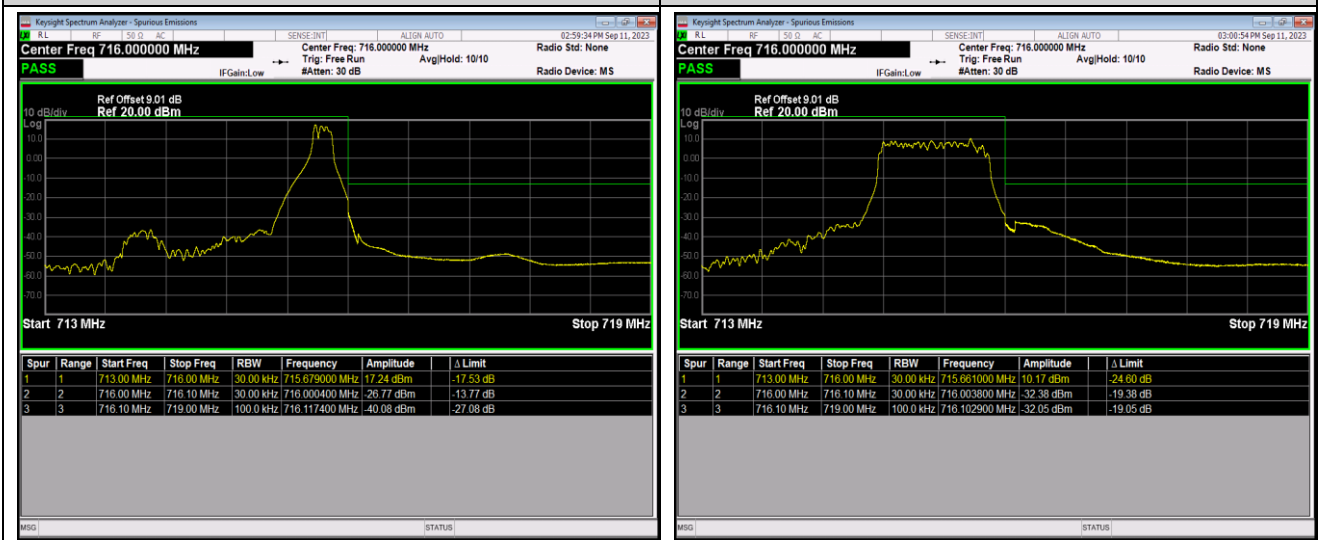

Band12-1.4MHz-64QAM-23017-6RB#0

Band12-1.4MHz-64QAM-23173-1RB#0

Band12-1.4MHz-64QAM-23173-1RB#5

Band12-1.4MHz-64QAM-23173-6RB#0

Band12-10MHz-QPSK-23060-1RB#0

Band12-10MHz-QPSK-23060-1RB#49

Band12-10MHz-QPSK-23060-50RB#0