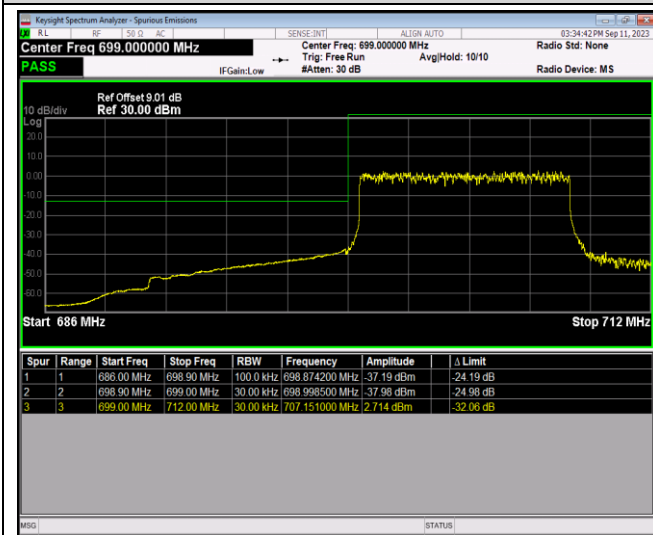

Band12-10MHz-QPSK-23060-50RB#0

Band12-10MHz-QPSK-23130-1RB#49