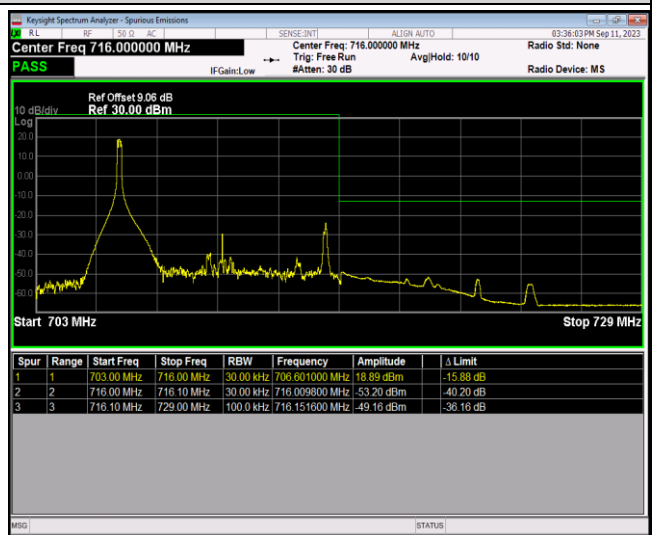

Band12-10MHz-QPSK-23130-1RB#0

Band12-10MHz-QPSK-23130-50RB#0