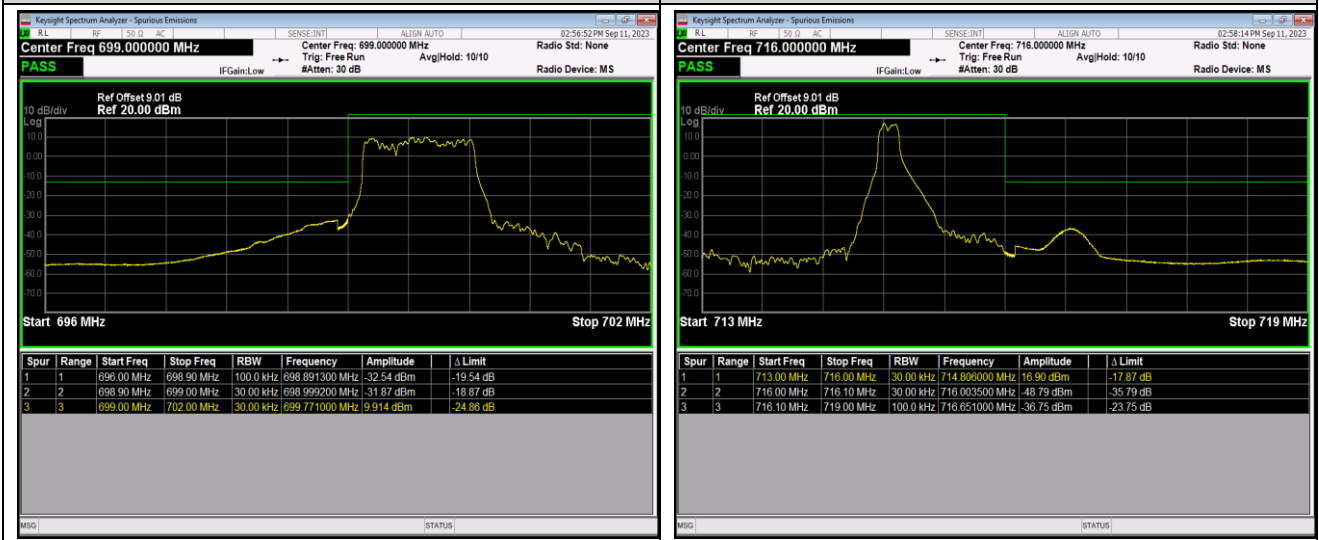

Band12-1.4MHz-64QAM-23017-6RB#0

Band12-1.4MHz-64QAM-23173-1RB#0

Band12-1.4MHz-64QAM-23173-1RB#5

Band12-1.4MHz-64QAM-23173-6RB#0

Band12-10MHz-QPSK-23060-1RB#0

Band12-10MHz-QPSK-23060-1RB#49

Band12-10MHz-QPSK-23060-50RB#0