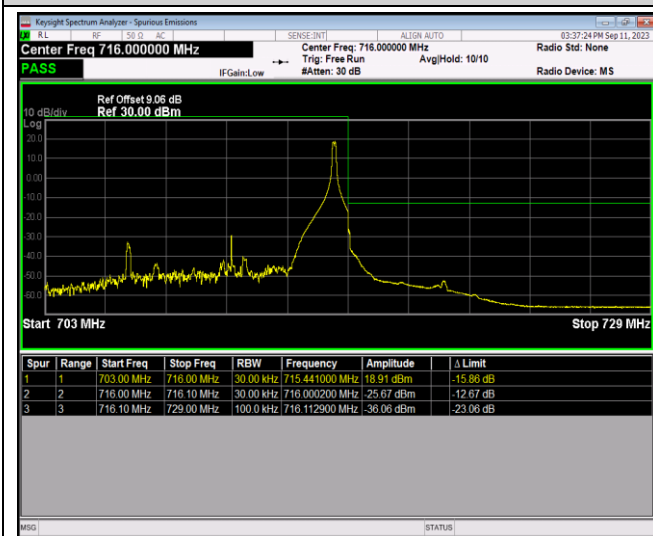

Band12-10MHz-QPSK-23130-1RB#49

Band12-10MHz-16QAM-23060-1RB#0