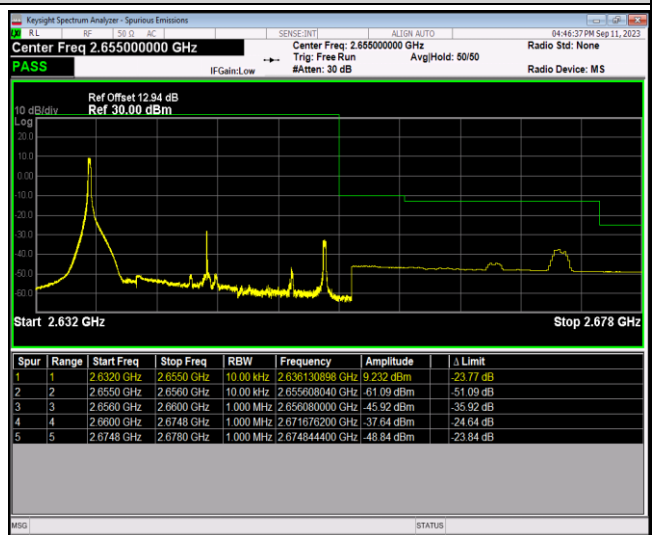

Band41-20MHz-64QAM-41140-1RB#0

Band41-20MHz-64QAM-41140-100RB#0