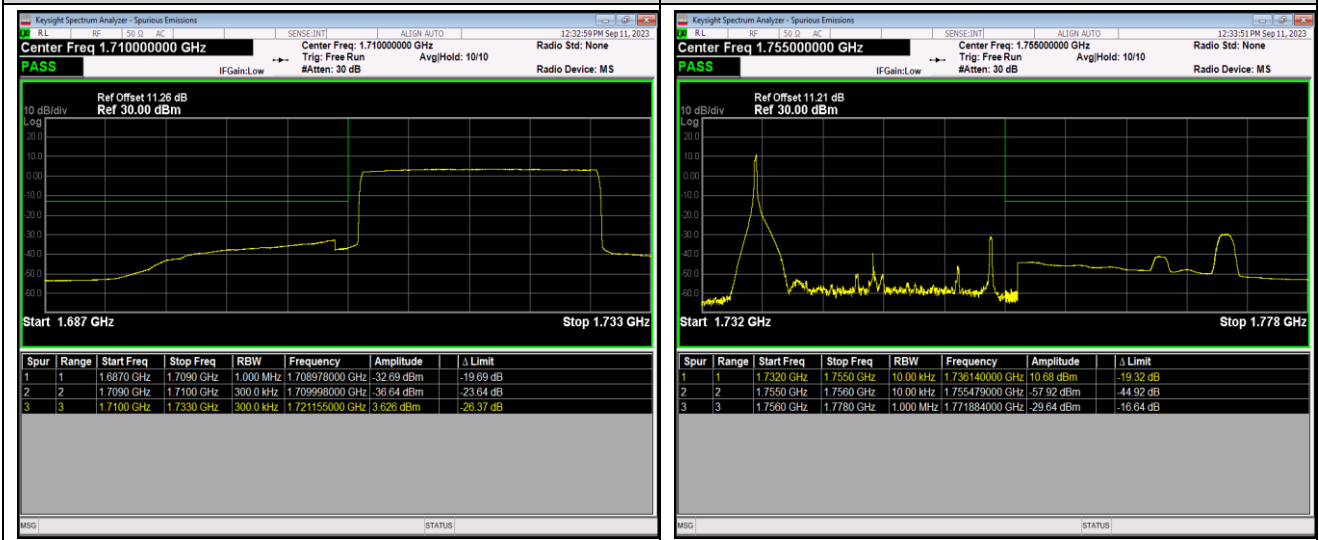

Band4-20MHz-16QAM-20300-100RB#0

Band4-20MHz-64QAM-20050-1RB#0

Band4-20MHz-64QAM-20050-1RB#99

Band4-20MHz-64QAM-20050-100RB#0

Band4-20MHz-64QAM-20300-1RB#0

Band4-20MHz-64QAM-20300-1RB#99

Band4-20MHz-64QAM-20300-100RB#0