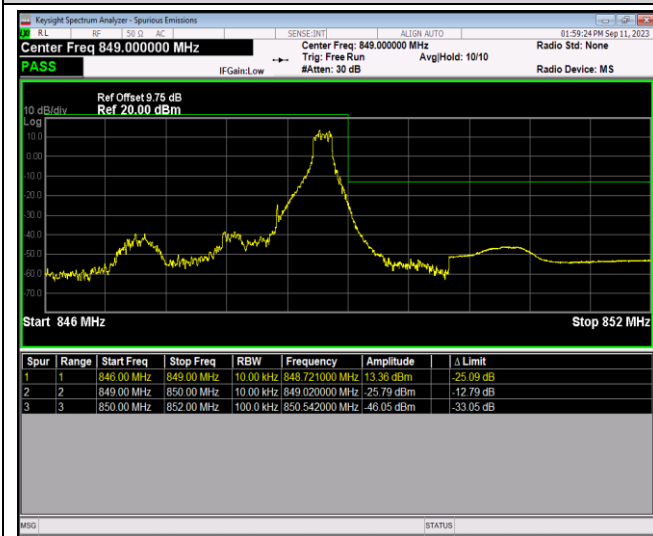

Band5-1.4MHz-64QAM-20407-6RB#0

Band5-1.4MHz-64QAM-20643-1RB#0

Band5-1.4MHz-64QAM-20643-1RB#5

Band5-1.4MHz-64QAM-20643-6RB#0

Band5-10MHz-QPSK-20450-1RB#0

Band5-10MHz-QPSK-20450-1RB#49

Band5-10MHz-QPSK-20450-50RB#0