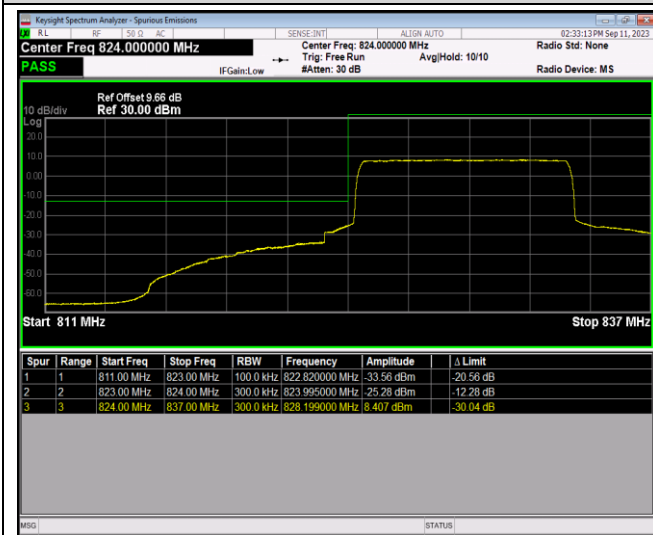

Band5-10MHz-QPSK-20450-50RB#0

Band5-10MHz-QPSK-20600-1RB#49