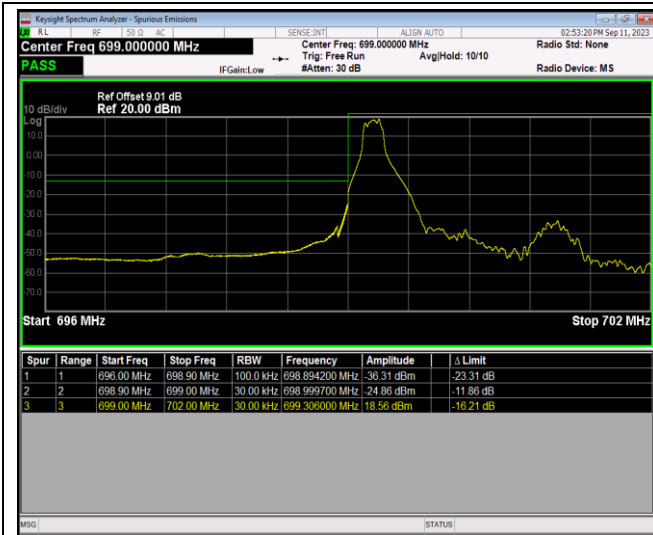

Band12-1.4MHz-QPSK-23017-1RB#0

Band12-1.4MHz-QPSK-23017-6RB#0