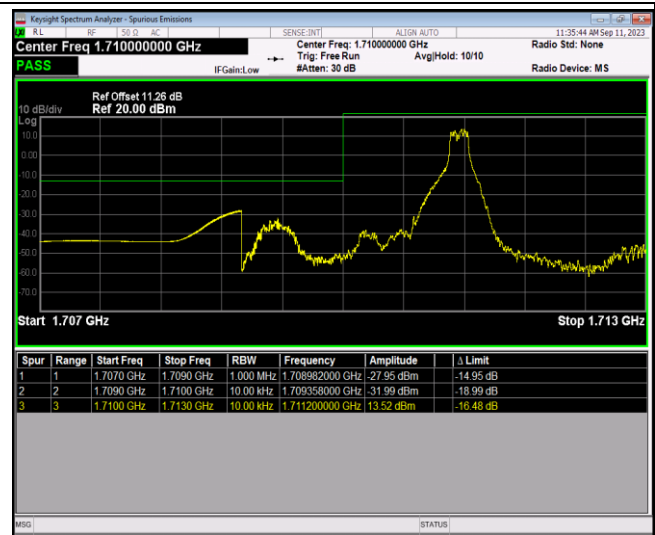

Band4-1.4MHz-16QAM-19957-6RB#0

Band4-1.4MHz-16QAM-20393-1RB#0

Band4-1.4MHz-16QAM-20393-1RB#5

Band4-1.4MHz-16QAM-20393-6RB#0

Band4-1.4MHz-64QAM-19957-1RB#0

Band4-1.4MHz-64QAM-19957-1RB#5

Band4-1.4MHz-64QAM-19957-6RB#0