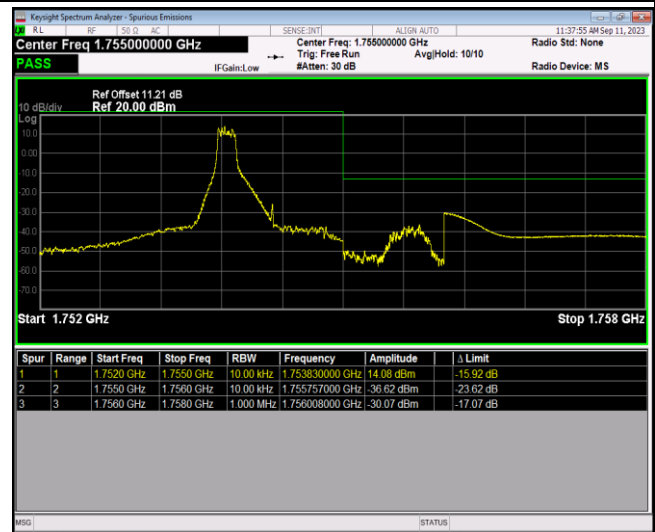

Band4-1.4MHz-64QAM-20393-1RB#0

Band4-1.4MHz-64QAM-20393-6RB#0