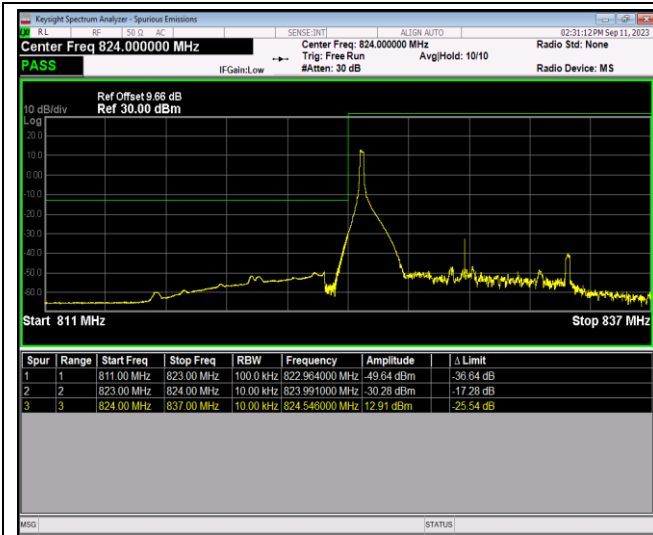

Band5-1.4MHz-64QAM-20407-6RB#0

Band5-1.4MHz-64QAM-20643-1RB#0

Band5-1.4MHz-64QAM-20643-1RB#5

Band5-1.4MHz-64QAM-20643-6RB#0

Band5-10MHz-QPSK-20450-1RB#0

Band5-10MHz-QPSK-20450-1RB#49

Band5-10MHz-QPSK-20450-50RB#0