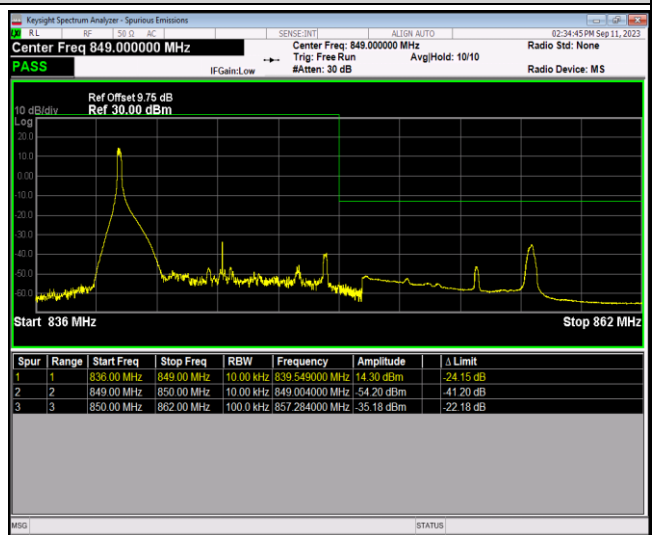

Band5-10MHz-QPSK-20600-1RB#0

Band5-10MHz-QPSK-20600-50RB#0