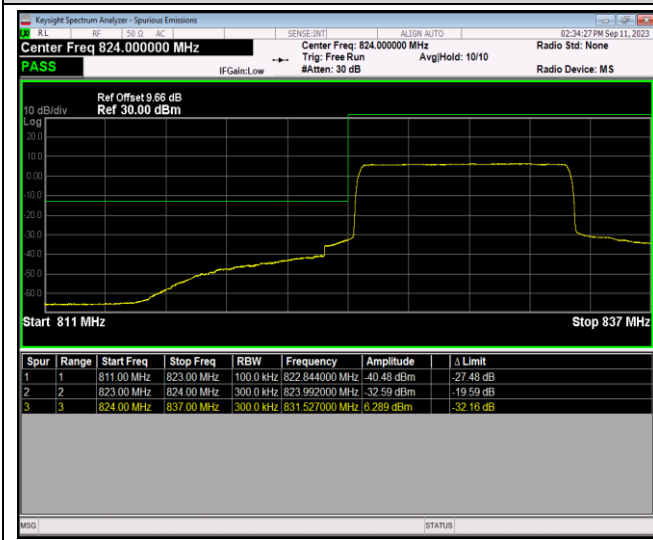

Band5-10MHz-16QAM-20600-1RB#49

Band5-10MHz-16QAM-20600-50RB#0

Band5-10MHz-64QAM-20450-1RB#0

Band5-10MHz-64QAM-20450-1RB#49

Band5-10MHz-64QAM-20450-50RB#0

Band5-10MHz-64QAM-20600-1RB#0

Band5-10MHz-64QAM-20600-1RB#49