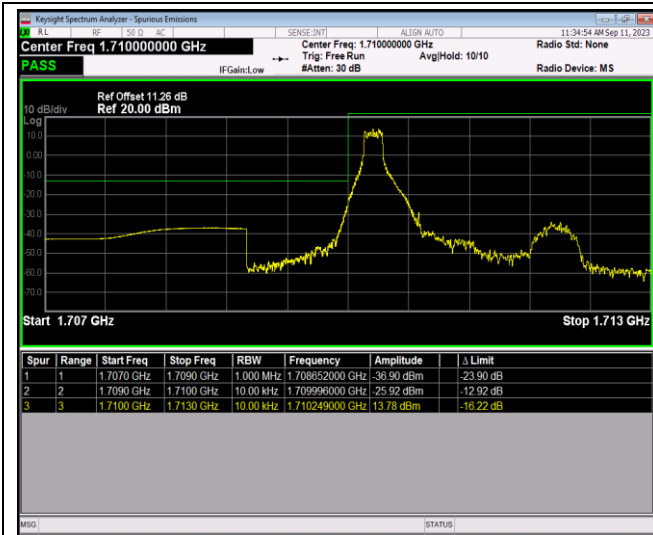

Band4-1.4MHz-16QAM-19957-6RB#0

Band4-1.4MHz-16QAM-20393-1RB#0

Band4-1.4MHz-16QAM-20393-1RB#5

Band4-1.4MHz-16QAM-20393-6RB#0

Band4-1.4MHz-64QAM-19957-1RB#0

Band4-1.4MHz-64QAM-19957-1RB#5

Band4-1.4MHz-64QAM-19957-6RB#0