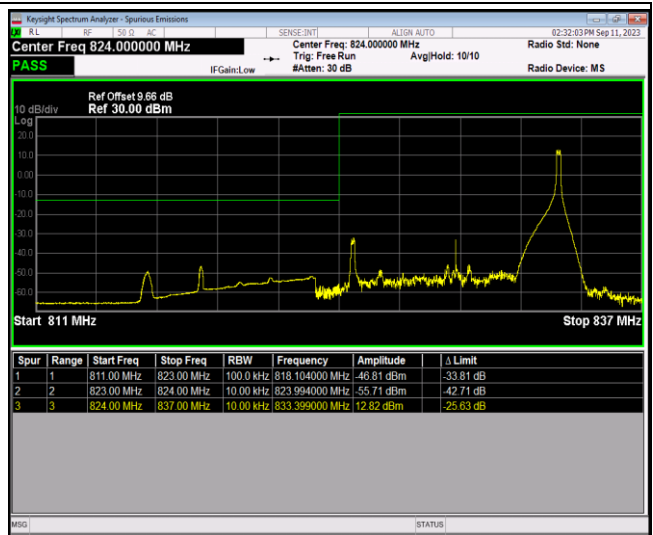

Band5-1.4MHz-64QAM-20407-6RB#0

Band5-1.4MHz-64QAM-20643-1RB#0

Band5-1.4MHz-64QAM-20643-1RB#5

Band5-1.4MHz-64QAM-20643-6RB#0

Band5-10MHz-QPSK-20450-1RB#0

Band5-10MHz-QPSK-20450-1RB#49

Band5-10MHz-QPSK-20450-50RB#0