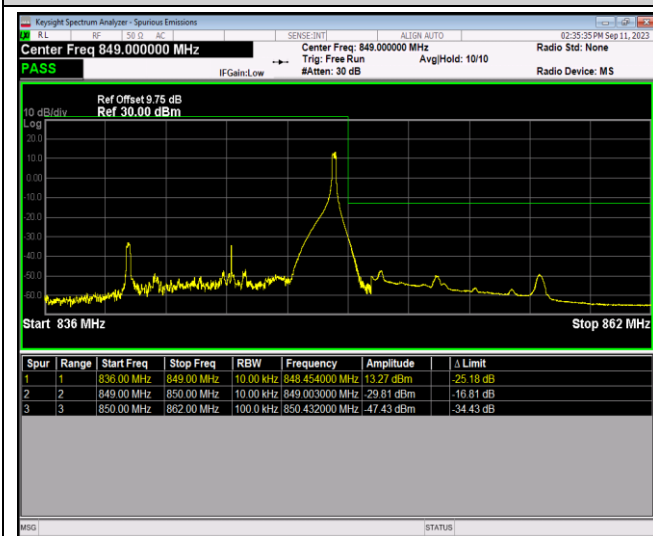

Band5-10MHz-QPSK-20600-1RB#49

Band5-10MHz-16QAM-20450-1RB#0