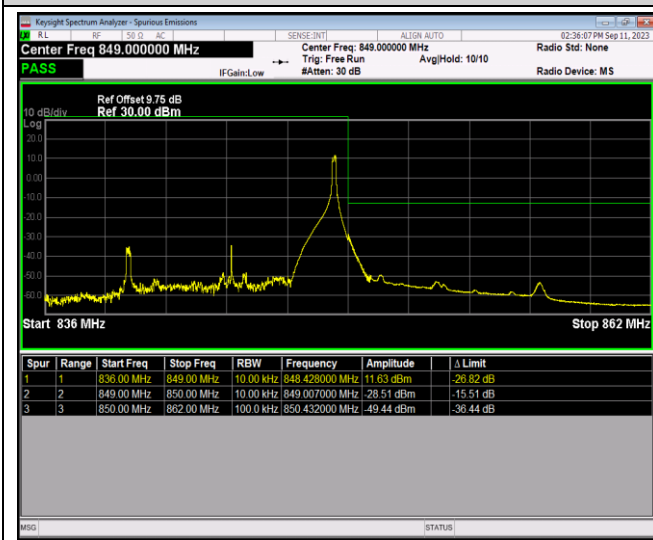

Band5-10MHz-64QAM-20600-1RB#49

Band12-1.4MHz-QPSK-23017-1RB#0