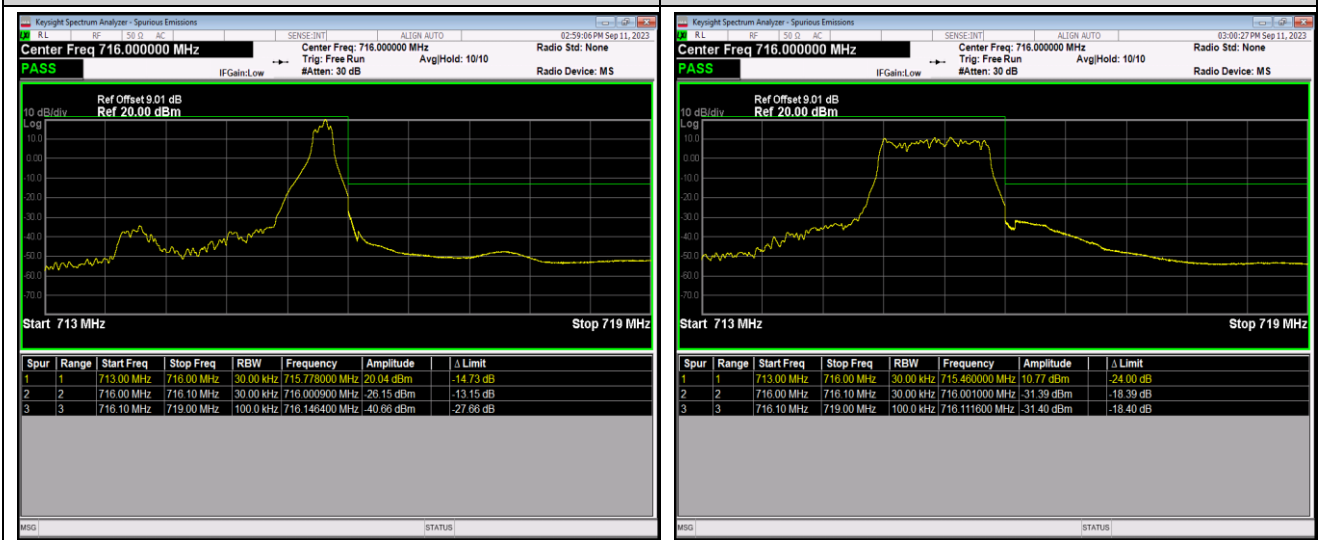

Band12-1.4MHz-16QAM-23173-1RB#5

Band12-1.4MHz-16QAM-23173-6RB#0

Band12-1.4MHz-64QAM-23017-1RB#0

Band12-1.4MHz-64QAM-23017-1RB#5