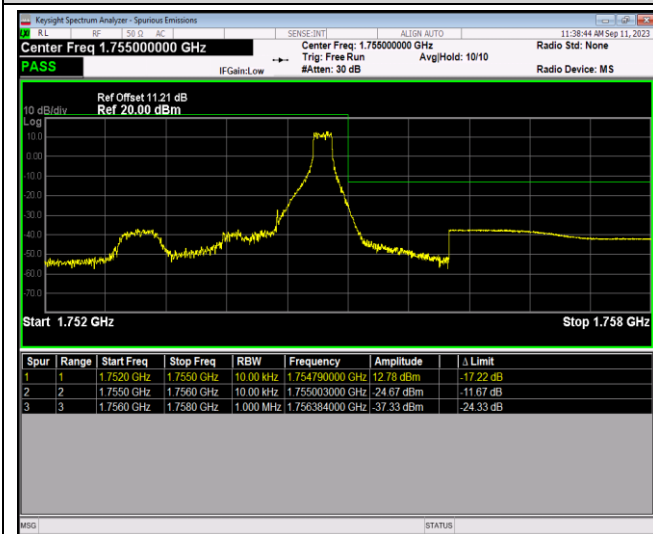

Band4-1.4MHz-64QAM-20393-1RB#5

Band4-20MHz-QPSK-20050-1RB#0