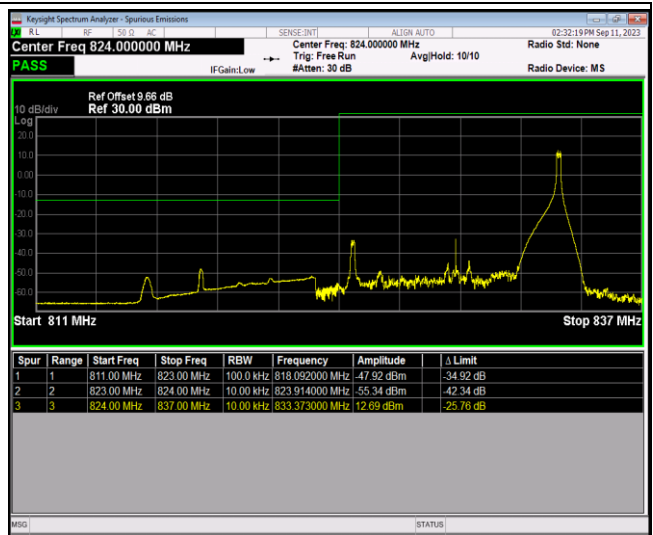

Band5-10MHz-QPSK-20600-1RB#0

Band5-10MHz-QPSK-20600-1RB#49

Band5-10MHz-QPSK-20600-50RB#0

Band5-10MHz-16QAM-20450-1RB#0

Band5-10MHz-16QAM-20450-1RB#49

Band5-10MHz-16QAM-20450-50RB#0

Band5-10MHz-16QAM-20600-1RB#0