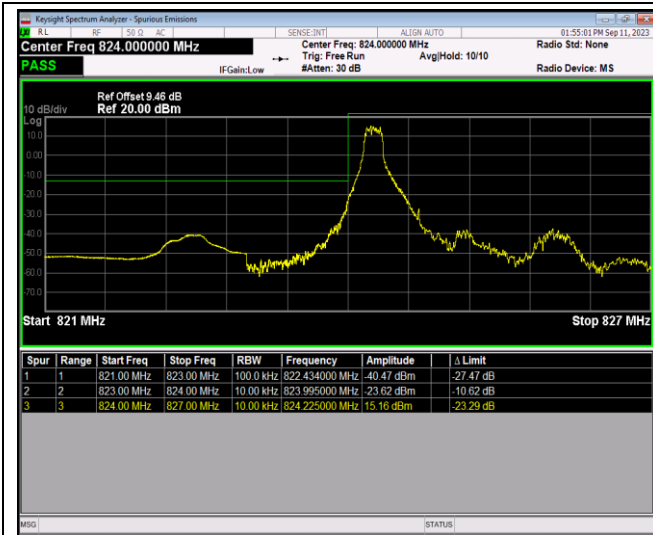

Band5-1.4MHz-QPSK-20407-1RB#0

Band5-1.4MHz-QPSK-20407-6RB#0