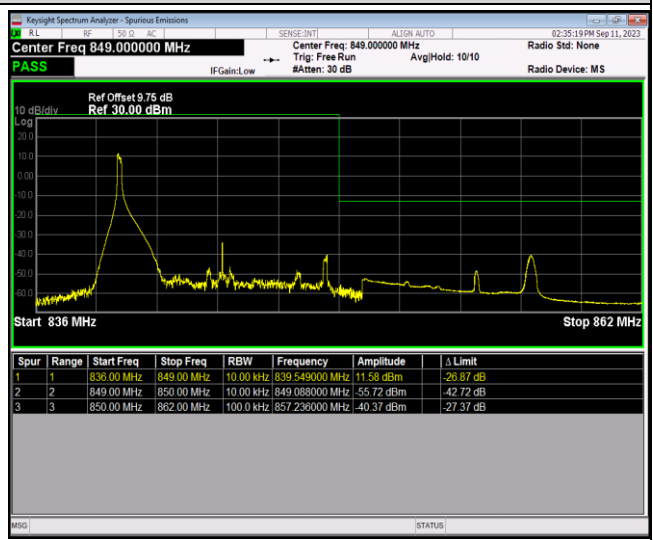

Band5-10MHz-16QAM-20600-1RB#49

Band5-10MHz-16QAM-20600-50RB#0

Band5-10MHz-64QAM-20450-1RB#0

Band5-10MHz-64QAM-20450-1RB#49

Band5-10MHz-64QAM-20450-50RB#0

Band5-10MHz-64QAM-20600-1RB#0

Band5-10MHz-64QAM-20600-1RB#49