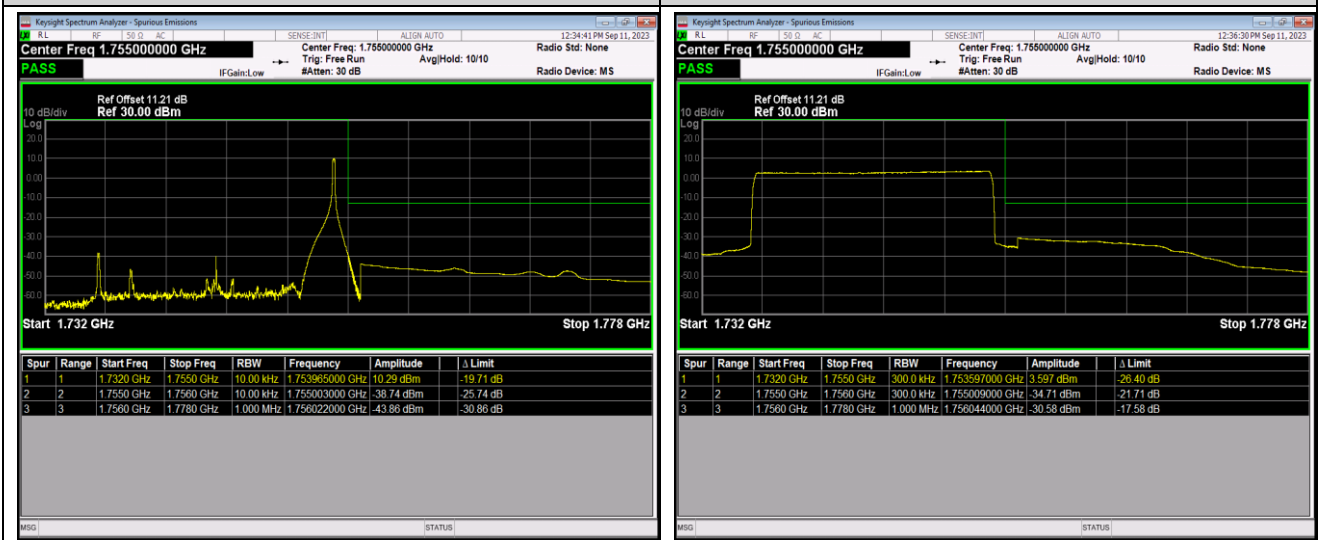

Band4-20MHz-16QAM-20300-100RB#0

Band4-20MHz-64QAM-20050-1RB#0

Band4-20MHz-64QAM-20050-1RB#99

Band4-20MHz-64QAM-20050-100RB#0

Band4-20MHz-64QAM-20300-1RB#0

Band4-20MHz-64QAM-20300-1RB#99

Band4-20MHz-64QAM-20300-100RB#0