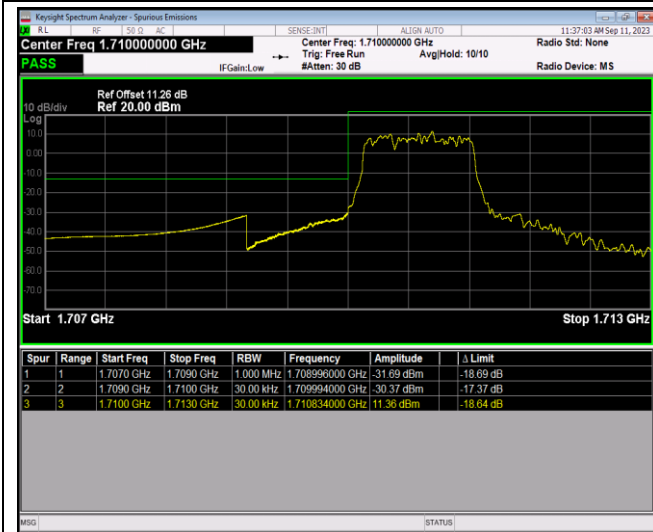

Band4-1.4MHz-64QAM-19957-6RB#0

Band4-1.4MHz-64QAM-20393-1RB#5