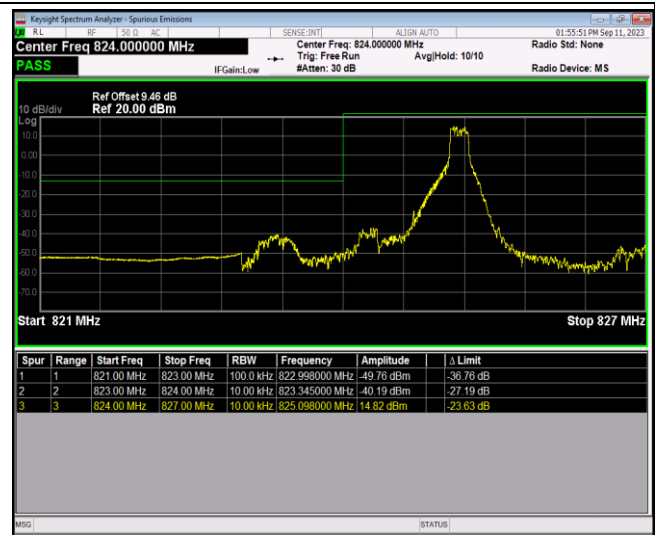

Band5-1.4MHz-QPSK-20407-1RB#5

Band5-1.4MHz-QPSK-20643-1RB#0