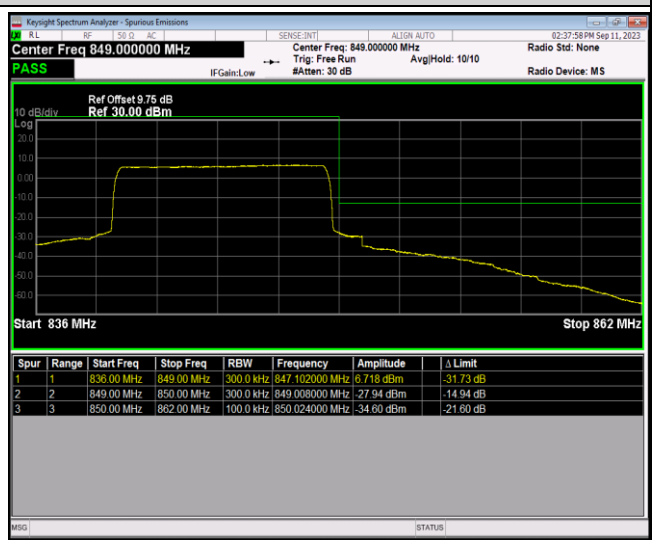

Band5-10MHz-64QAM-20600-50RB#0

Band12-1.4MHz-QPSK-23017-1RB#5