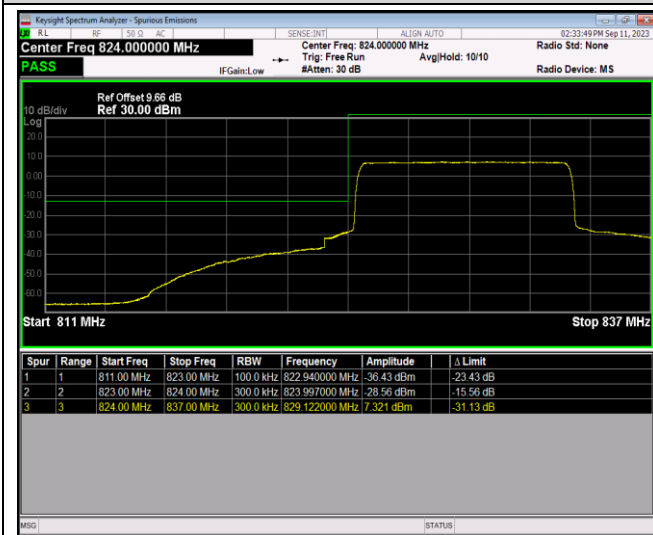

Band5-10MHz-QPSK-20600-1RB#0

Band5-10MHz-QPSK-20600-1RB#49

Band5-10MHz-QPSK-20600-50RB#0

Band5-10MHz-16QAM-20450-1RB#0

Band5-10MHz-16QAM-20450-1RB#49

Band5-10MHz-16QAM-20450-50RB#0

Band5-10MHz-16QAM-20600-1RB#0