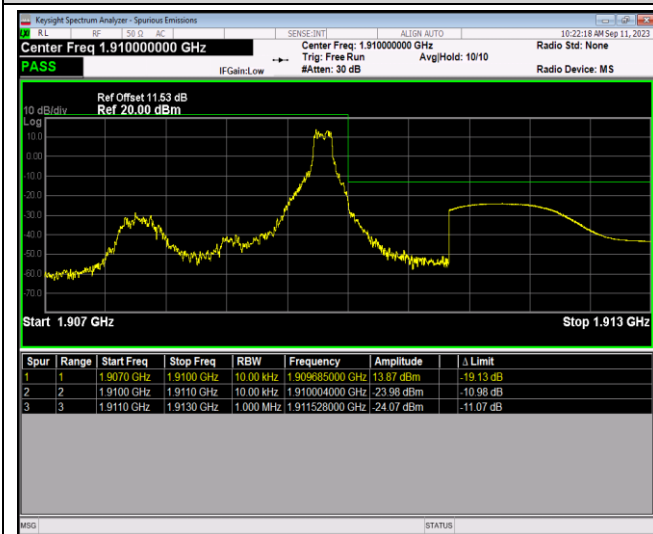

Band2-1.4MHz-64QAM-19193-1RB#5

Band2-20MHz-QPSK-18700-1RB#0