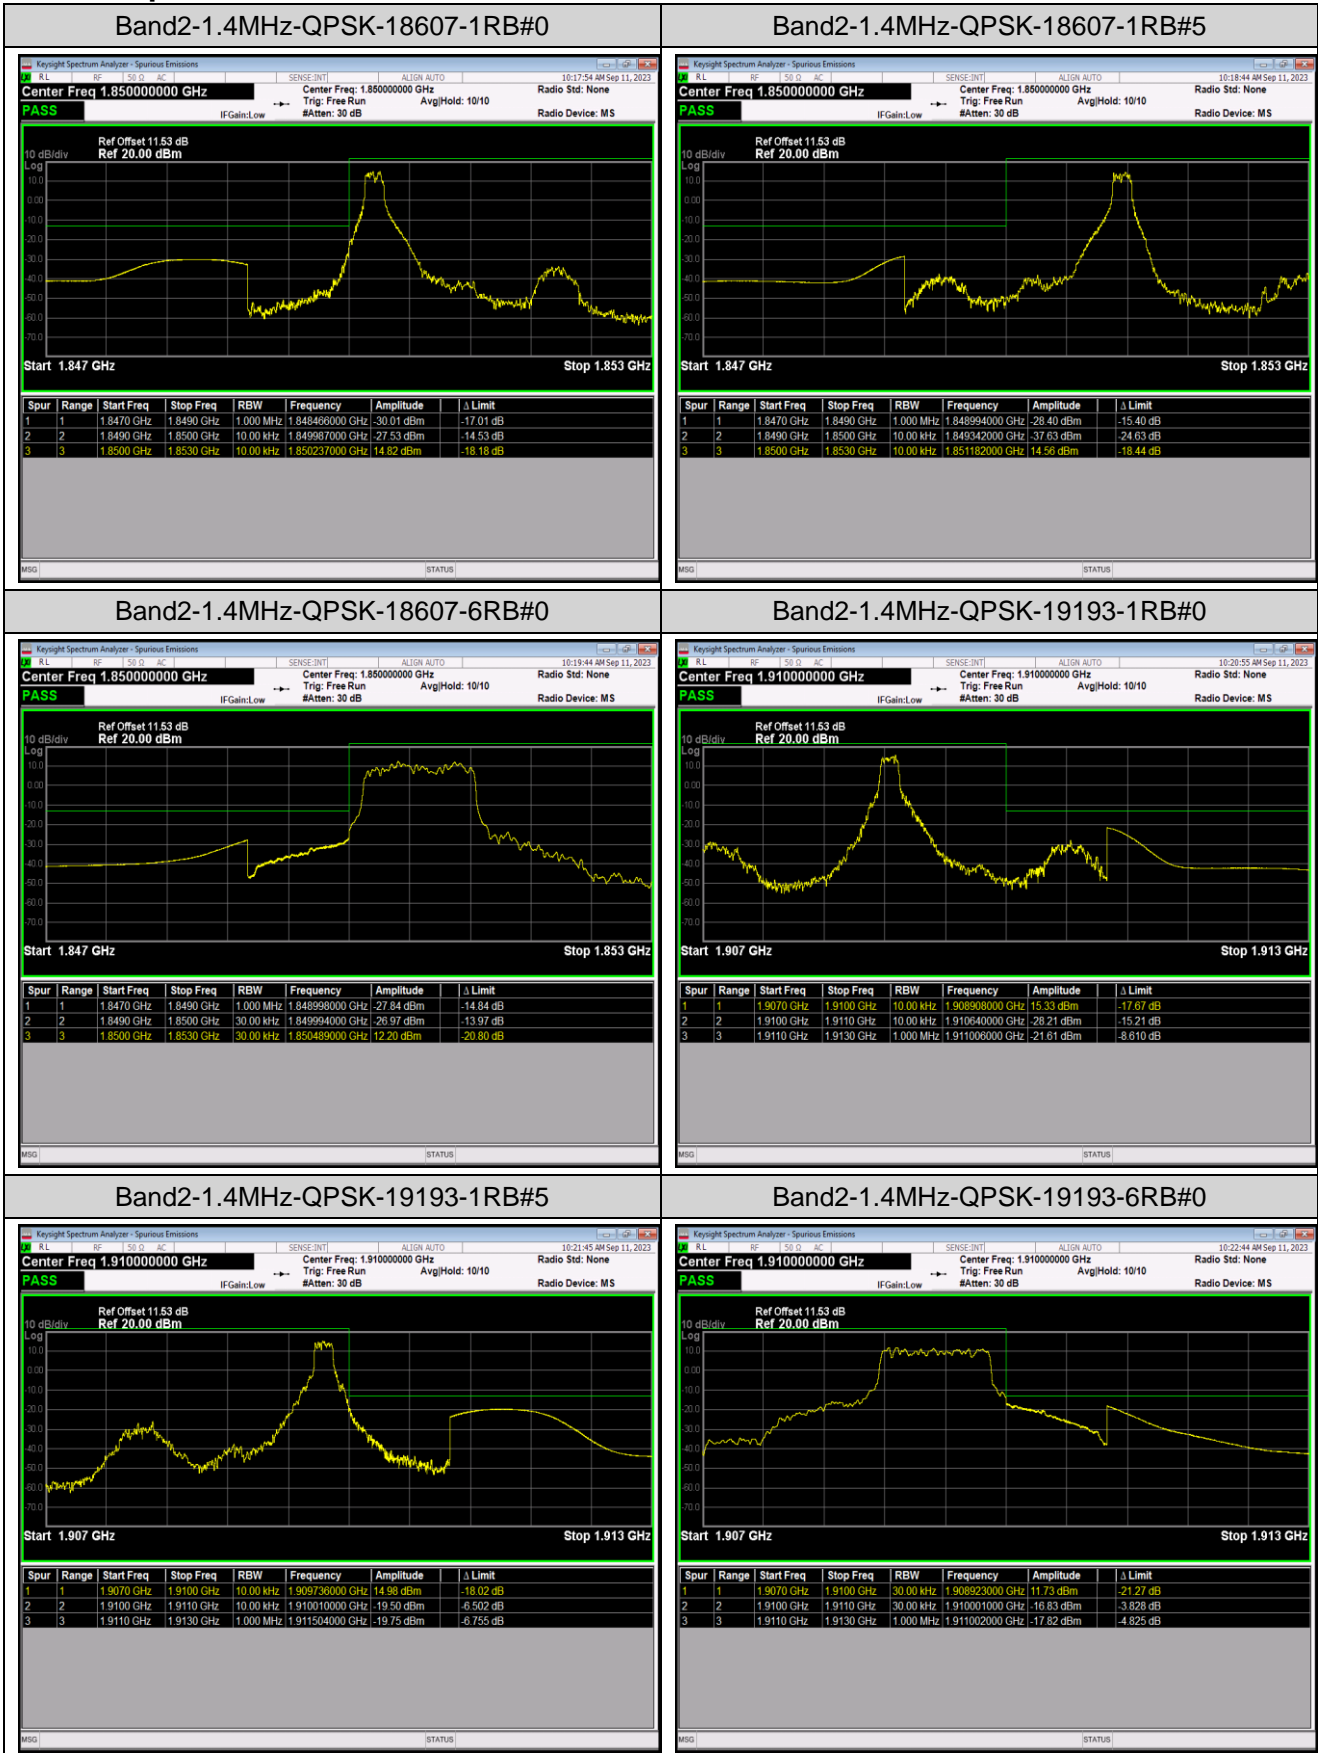

Test Graphs