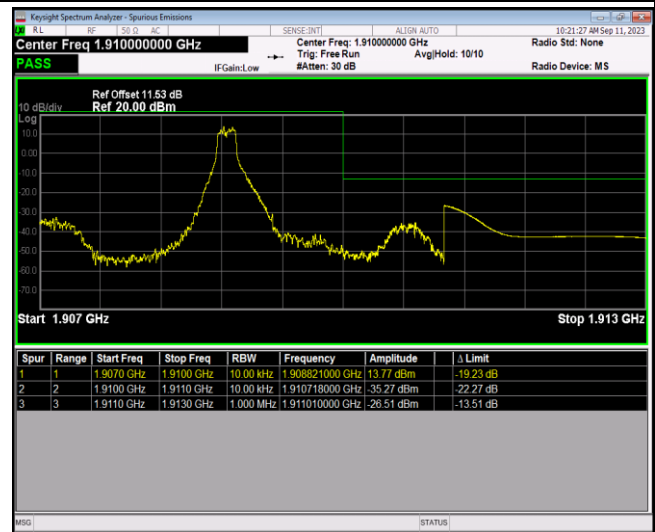

Remark: All bandwidth and all modulation had been tested, but only the worst case data displayed in this report.

Test Graphs

Band2-1.4MHz-64QAM-18607-6RB#0

Band2-1.4MHz-64QAM-19193-1RB#0

Band2-1.4MHz-64QAM-19193-1RB#5