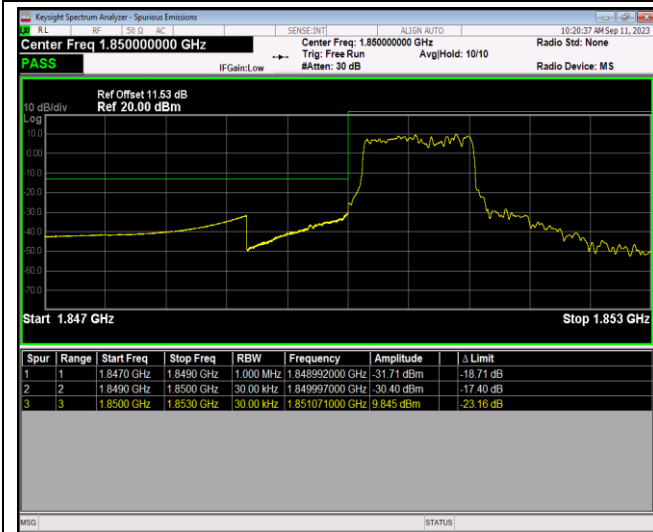

Remark: All bandwidth and all modulation had been tested, but only the worst case data displayed in this report.

Test Graphs

Band2-1.4MHz-64QAM-18607-6RB#0

Band2-1.4MHz-64QAM-19193-1RB#0

Band2-1.4MHz-64QAM-19193-1RB#5