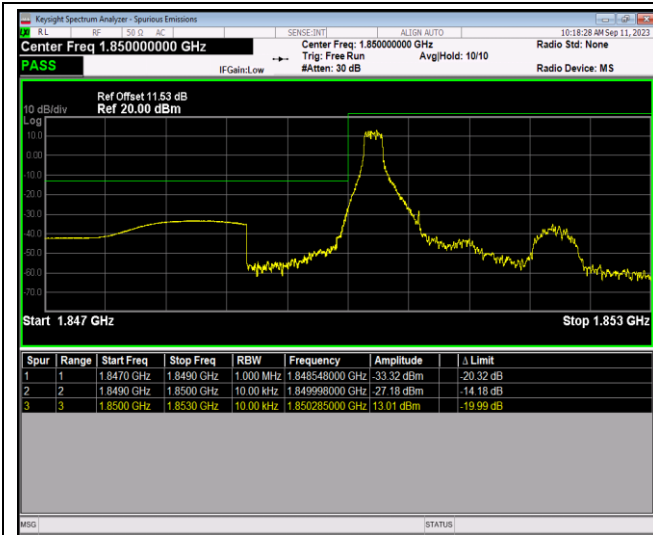

Band2-1.4MHz-64QAM-18607-6RB#0