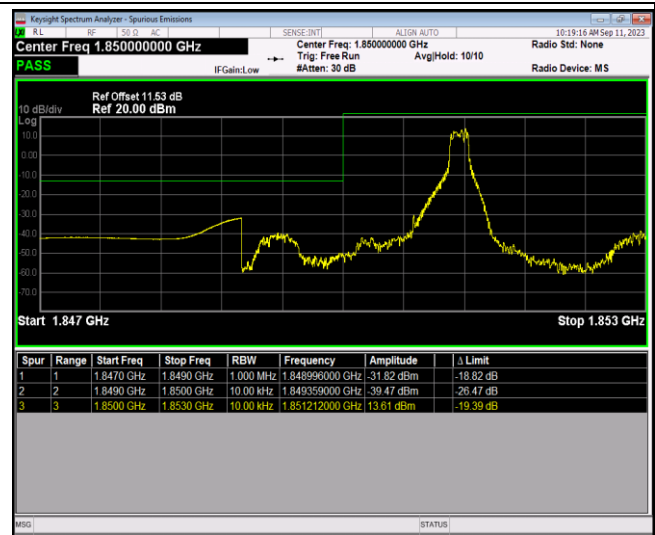

Remark: All bandwidth and all modulation had been tested, but only the worst case data displayed in this report.

Test Graphs

Band2-1.4MHz-64QAM-18607-6RB#0

Band2-1.4MHz-64QAM-19193-1RB#0

Band2-1.4MHz-64QAM-19193-1RB#5