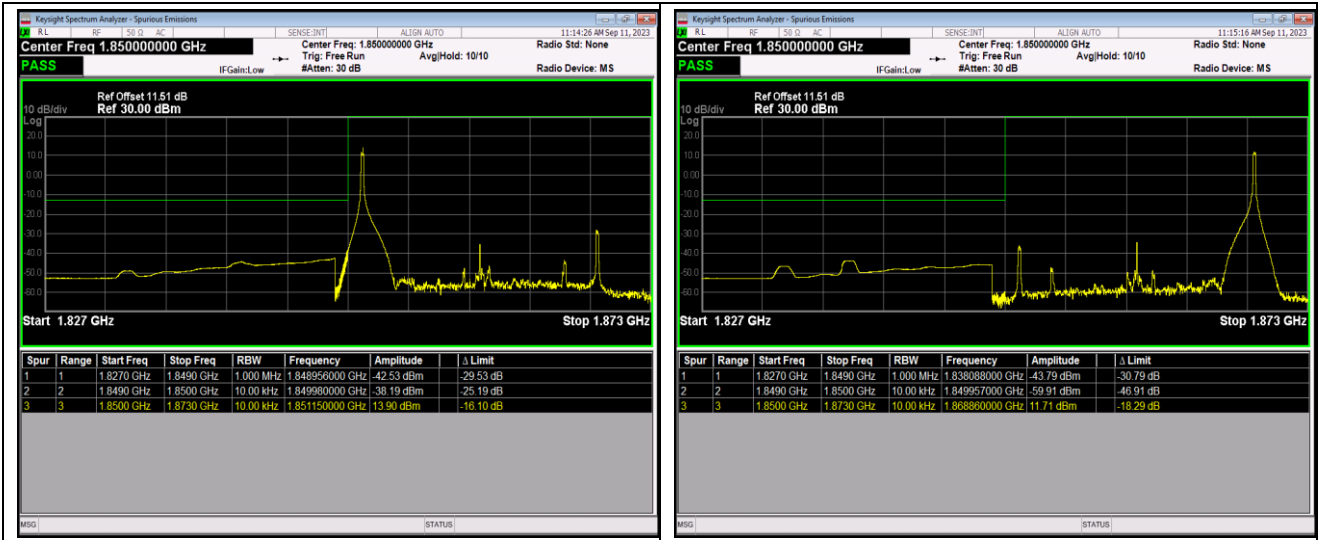

Band2-20MHz-QPSK-18700-1RB#0

Band2-20MHz-QPSK-18700-1RB#99

Band2-20MHz-QPSK-18700-100RB#0

Band2-20MHz-QPSK-19100-1RB#0