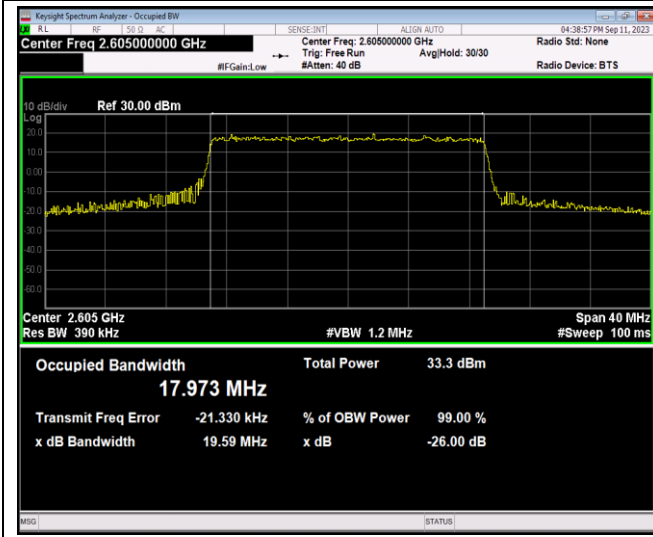

Band41-20MHz-QPSK-40740-100RB#0

Band41-20MHz-16QAM-40340-100RB#0