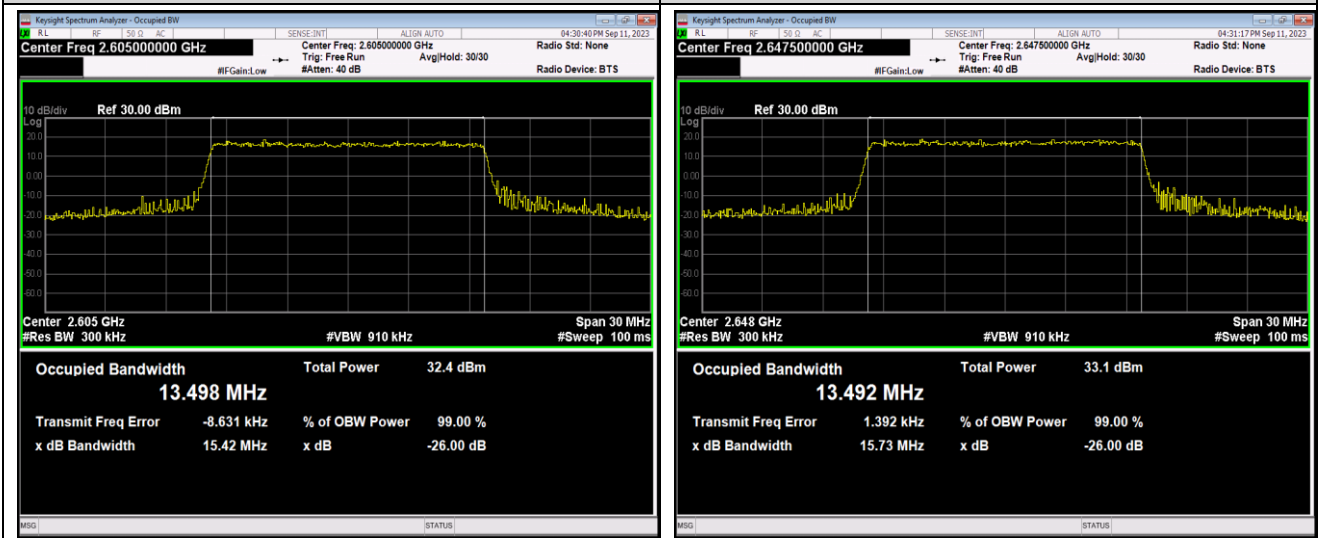

Band41-15MHz-QPSK-41165-75RB#0

Band41-15MHz-16QAM-40315-75RB#0

Band41-15MHz-16QAM-40740-75RB#0

Band41-15MHz-16QAM-41165-75RB#0

Band41-15MHz-64QAM-40315-75RB#0

Band41-15MHz-64QAM-40740-75RB#0

Band41-15MHz-64QAM-41165-75RB#0