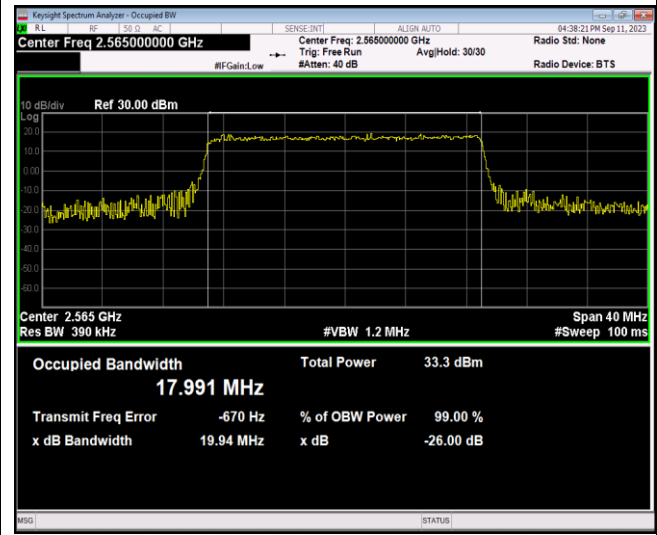

Band41-20MHz-QPSK-40340-100RB#0

Band41-20MHz-QPSK-41140-100RB#0