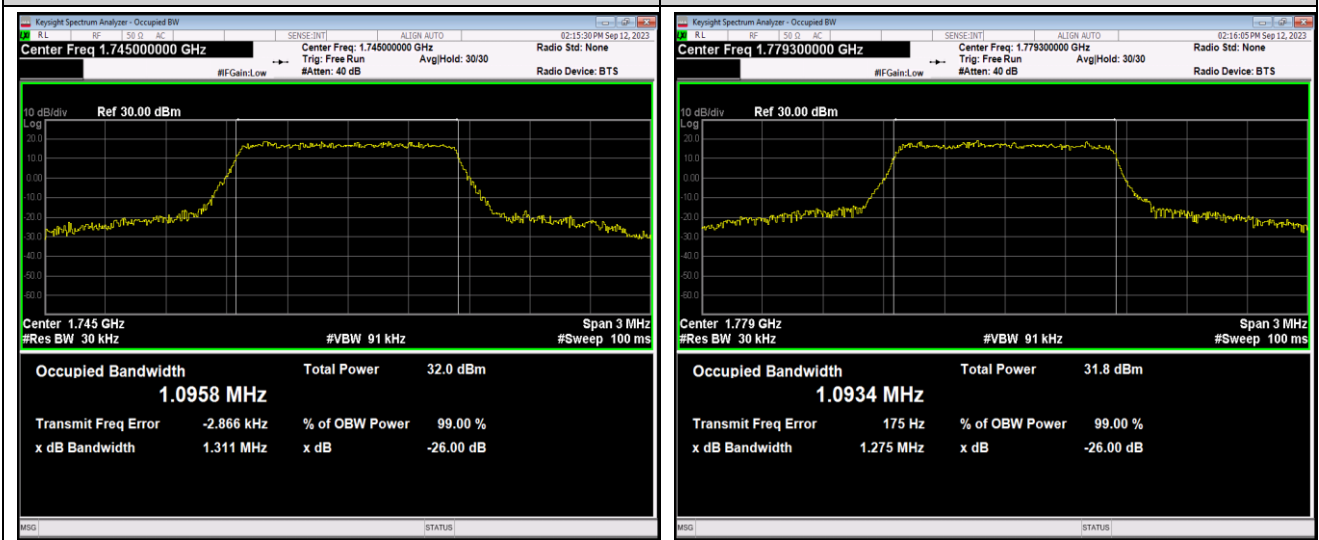

Band66-1.4MHz-16QAM-132322-6RB#0

Band66-1.4MHz-16QAM-132665-6RB#0

Band66-1.4MHz-64QAM-131979-6RB#0

Band66-1.4MHz-64QAM-132322-6RB#0