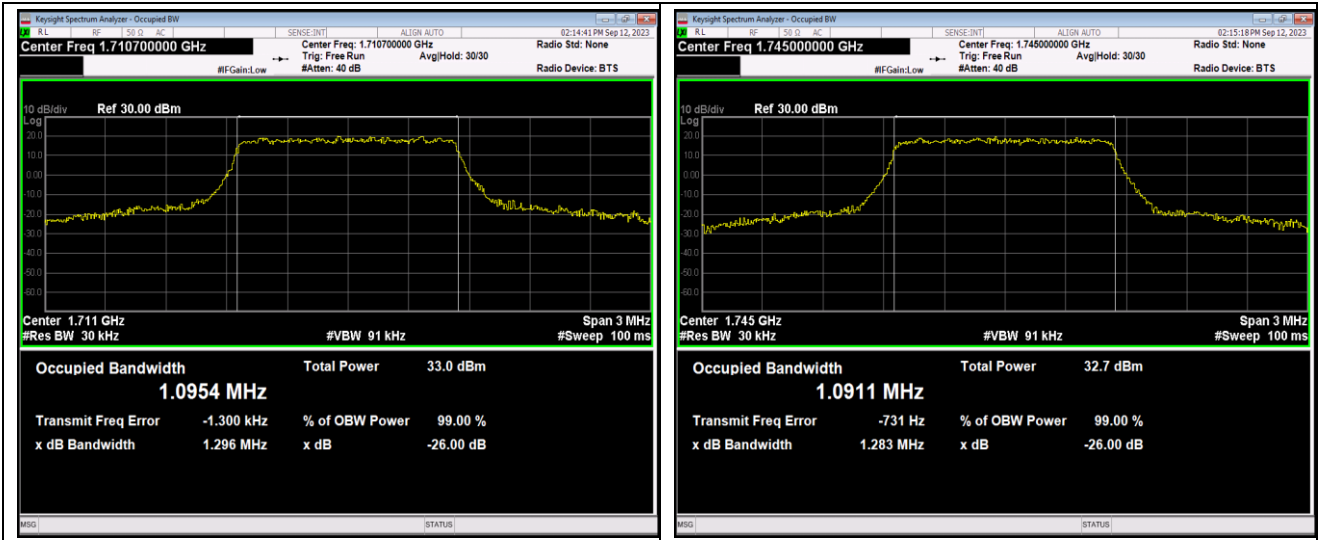

Band66-1.4MHz-QPSK-131979-6RB#0

Band66-1.4MHz-QPSK-132322-6RB#0

Band66-1.4MHz-QPSK-132665-6RB#0

Band66-1.4MHz-16QAM-131979-6RB#0