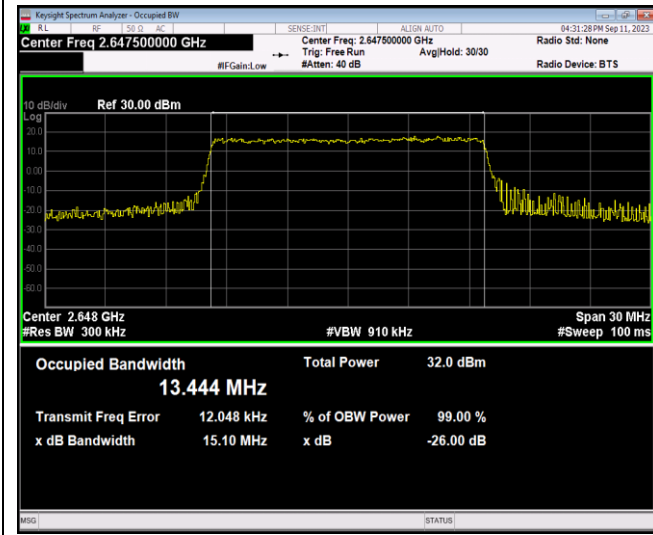

Band41-15MHz-64QAM-41165-75RB#0

Band41-20MHz-QPSK-40740-100RB#0