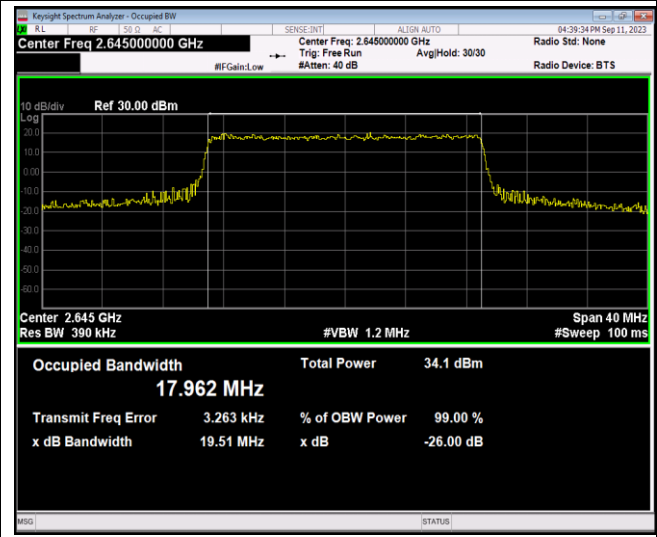

Band41-20MHz-QPSK-41140-100RB#0

Band41-20MHz-16QAM-40740-100RB#0