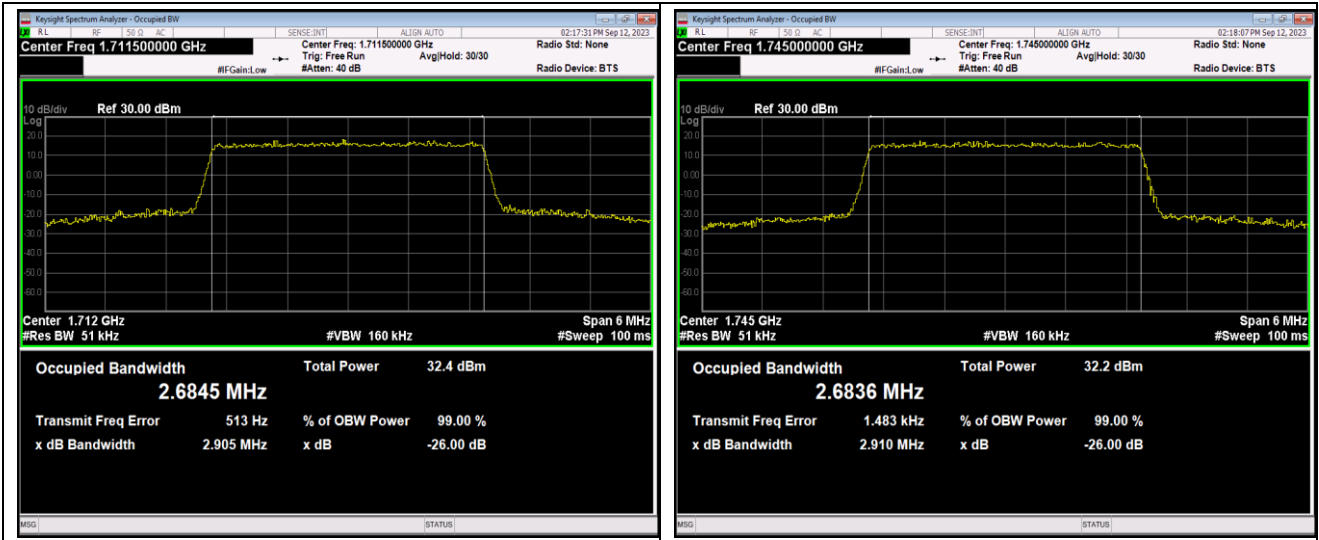

Band66-3MHz-16QAM-131987-15RB#0

Band66-3MHz-16QAM-132322-15RB#0

Band66-3MHz-16QAM-132657-15RB#0

Band66-3MHz-64QAM-131987-15RB#0