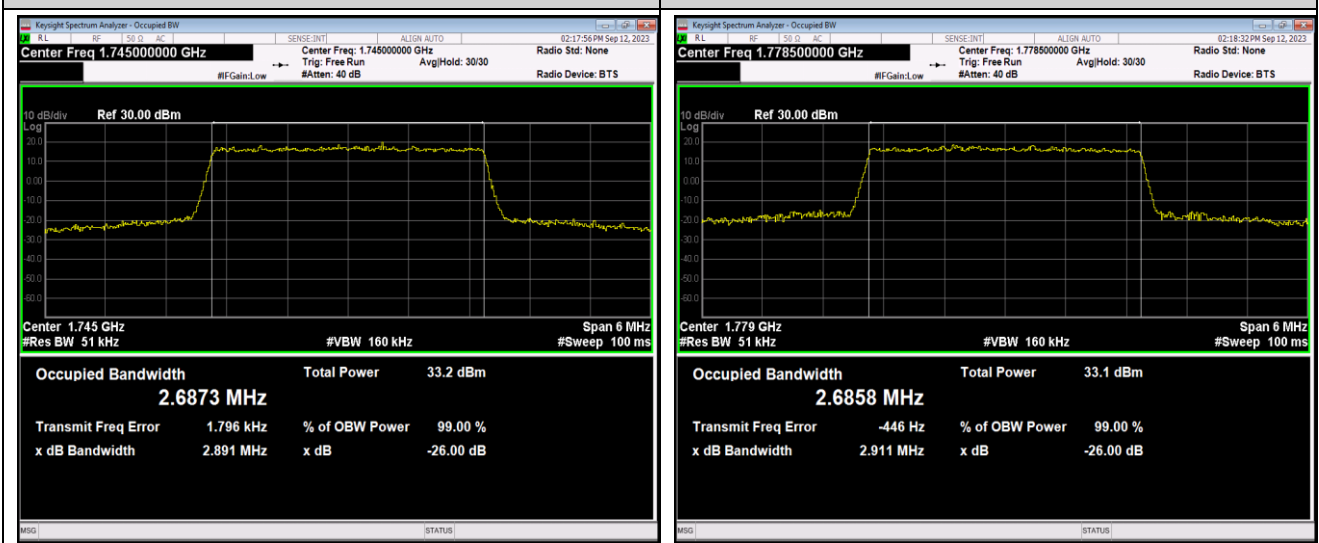

Band66-1.4MHz-16QAM-132665-6RB#0

Band66-1.4MHz-64QAM-131979-6RB#0

Band66-1.4MHz-64QAM-132322-6RB#0

Band66-1.4MHz-64QAM-132665-6RB#0

Band66-3MHz-QPSK-131987-15RB#0

Band66-3MHz-QPSK-132322-15RB#0

Band66-3MHz-QPSK-132657-15RB#0