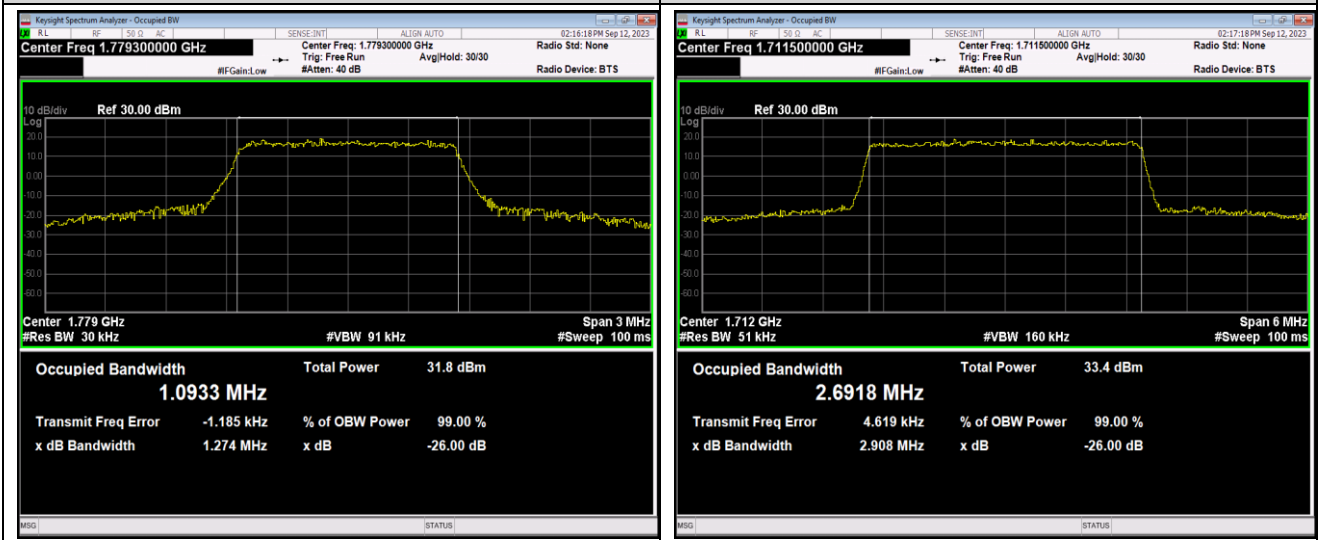

Band66-1.4MHz-16QAM-132665-6RB#0

Band66-1.4MHz-64QAM-131979-6RB#0

Band66-1.4MHz-64QAM-132322-6RB#0

Band66-1.4MHz-64QAM-132665-6RB#0

Band66-3MHz-QPSK-131987-15RB#0

Band66-3MHz-QPSK-132322-15RB#0

Band66-3MHz-QPSK-132657-15RB#0