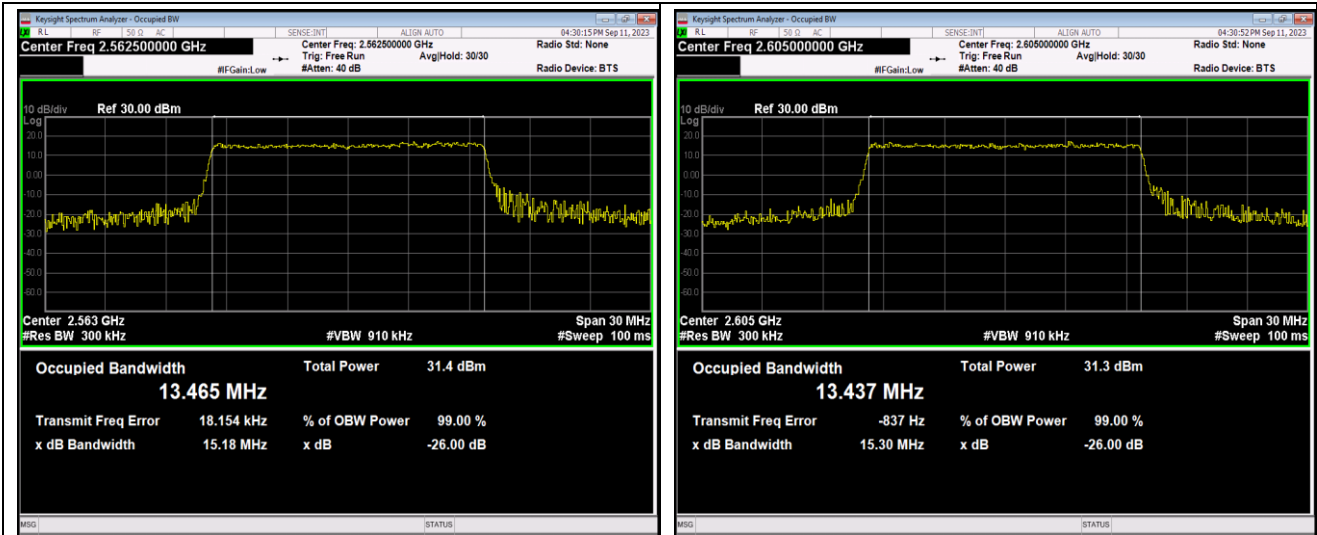

Band41-15MHz-QPSK-41165-75RB#0

Band41-15MHz-16QAM-40315-75RB#0

Band41-15MHz-16QAM-40740-75RB#0

Band41-15MHz-16QAM-41165-75RB#0

Band41-15MHz-64QAM-40315-75RB#0

Band41-15MHz-64QAM-40740-75RB#0

Band41-15MHz-64QAM-41165-75RB#0