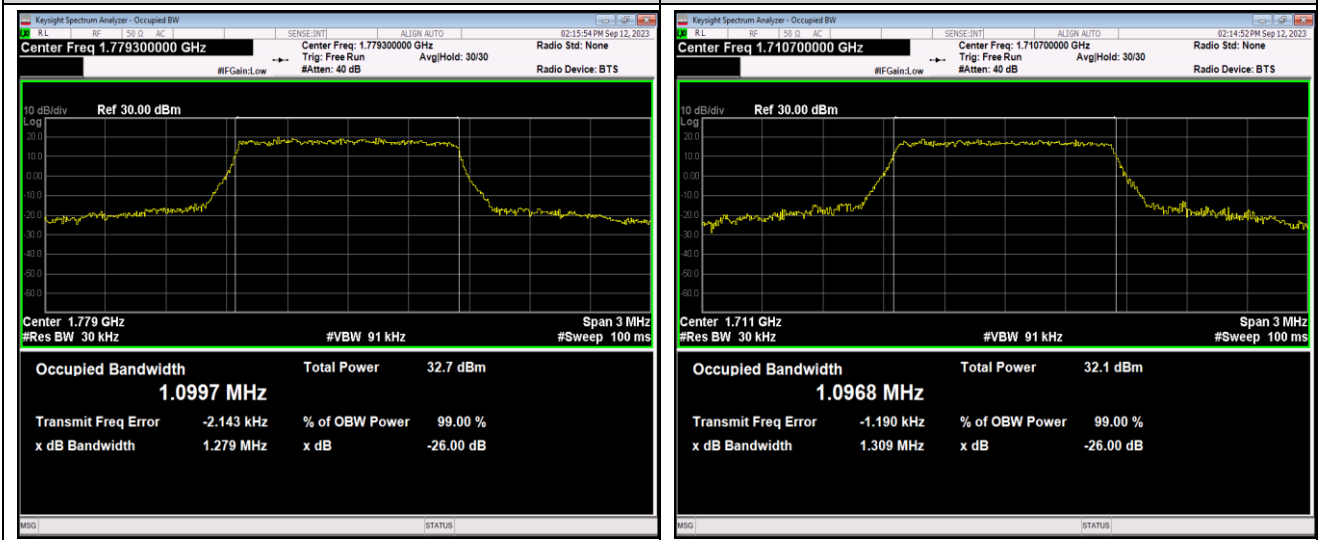

Band41-20MHz-64QAM-40740-100RB#0

Band41-20MHz-64QAM-41140-100RB#0

Band66-1.4MHz-QPSK-131979-6RB#0

Band66-1.4MHz-QPSK-132322-6RB#0

Band66-1.4MHz-QPSK-132665-6RB#0

Band66-1.4MHz-16QAM-131979-6RB#0

Band66-1.4MHz-16QAM-132322-6RB#0