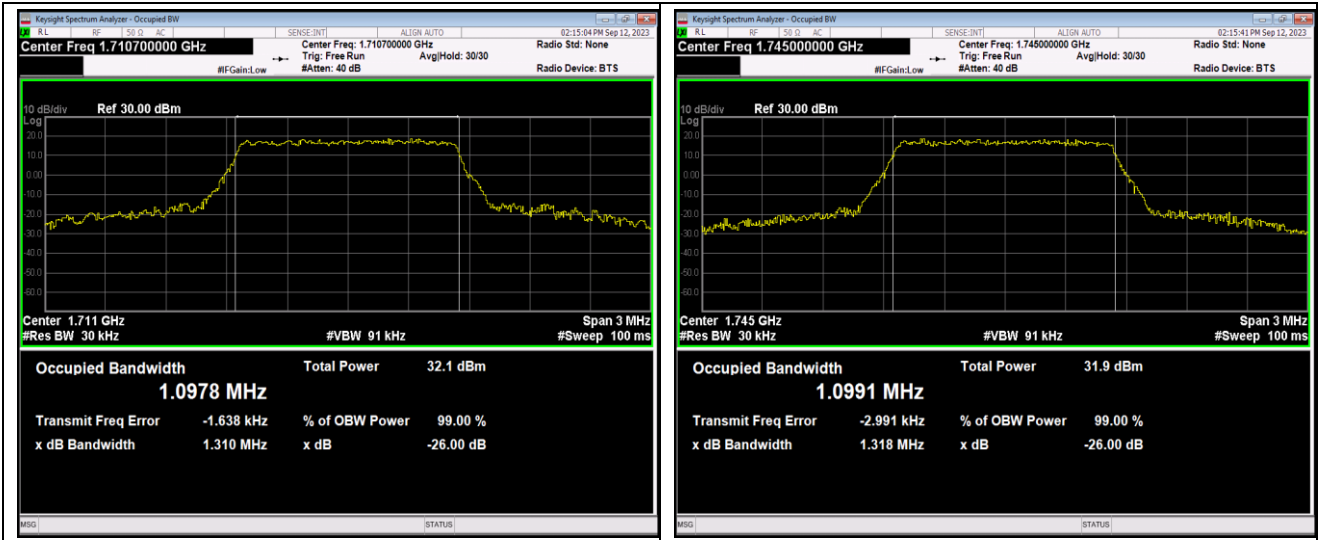

Band66-1.4MHz-64QAM-131979-6RB#0

Band66-1.4MHz-64QAM-132322-6RB#0

Band66-1.4MHz-64QAM-132665-6RB#0

Band66-3MHz-QPSK-131987-15RB#0