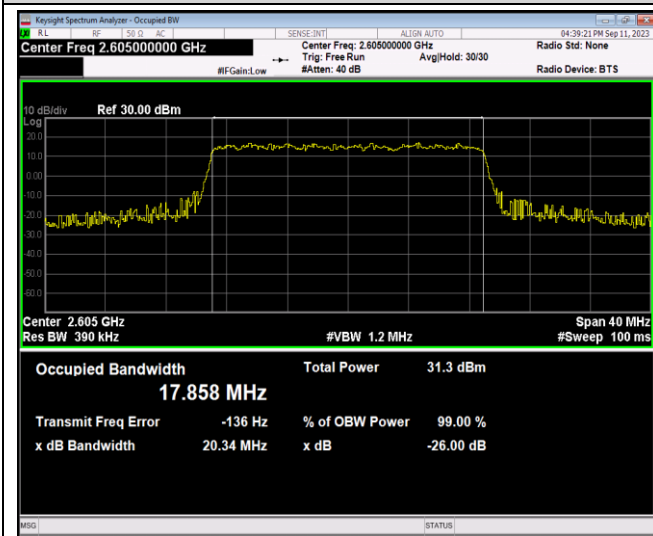

Band41-20MHz-64QAM-40740-100RB#0

Band66-1.4MHz-QPSK-131979-6RB#0