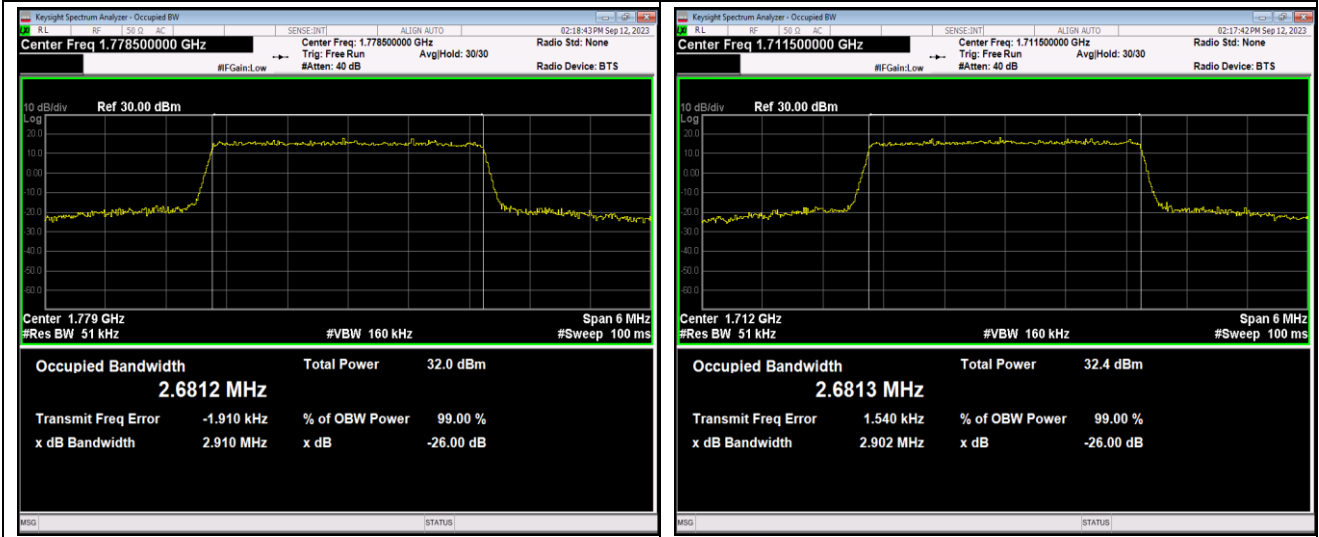

Band66-3MHz-16QAM-132657-15RB#0

Band66-3MHz-64QAM-131987-15RB#0

Band66-3MHz-64QAM-132322-15RB#0

Band66-3MHz-64QAM-132657-15RB#0