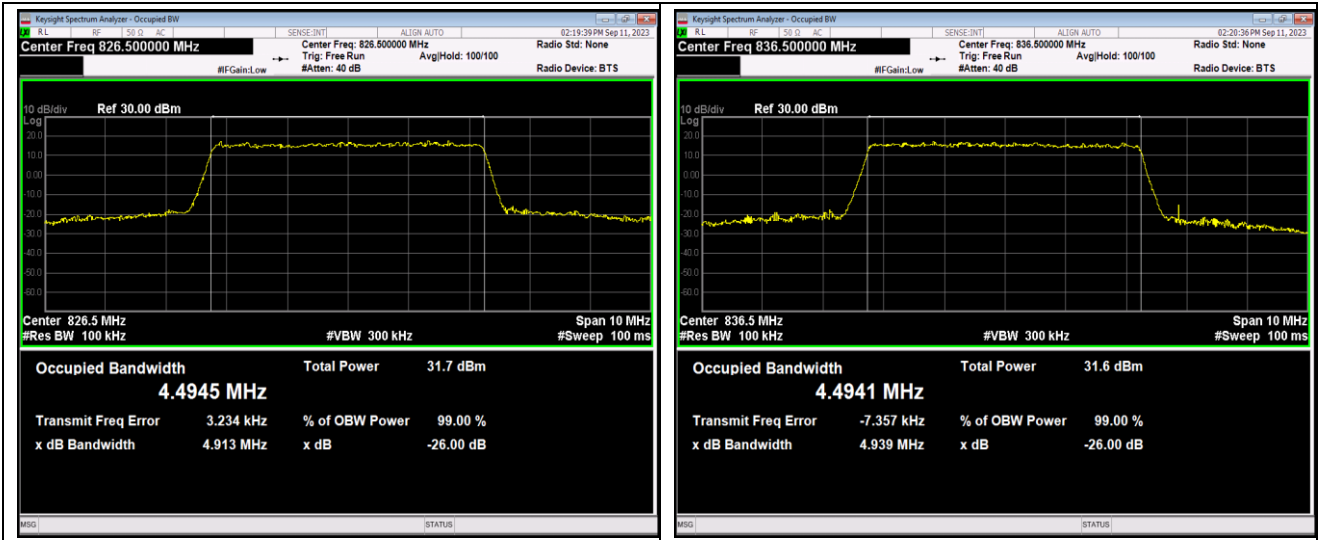

Band5-5MHz-16QAM-20425-25RB#0

Band5-5MHz-16QAM-20525-25RB#0

Band5-5MHz-16QAM-20625-25RB#0

Band5-5MHz-64QAM-20425-25RB#0

Band5-5MHz-64QAM-20525-25RB#0

Band5-5MHz-64QAM-20625-25RB#0

Band5-10MHz-QPSK-20450-50RB#0