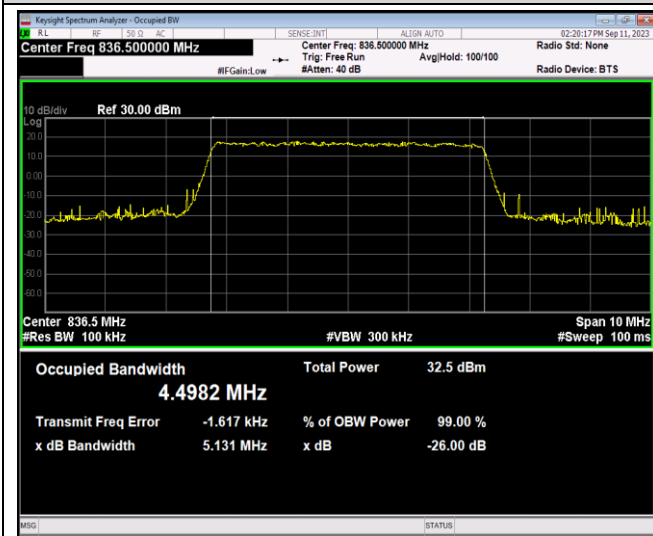

Band5-5MHz-16QAM-20525-25RB#0

Band5-5MHz-64QAM-20425-25RB#0