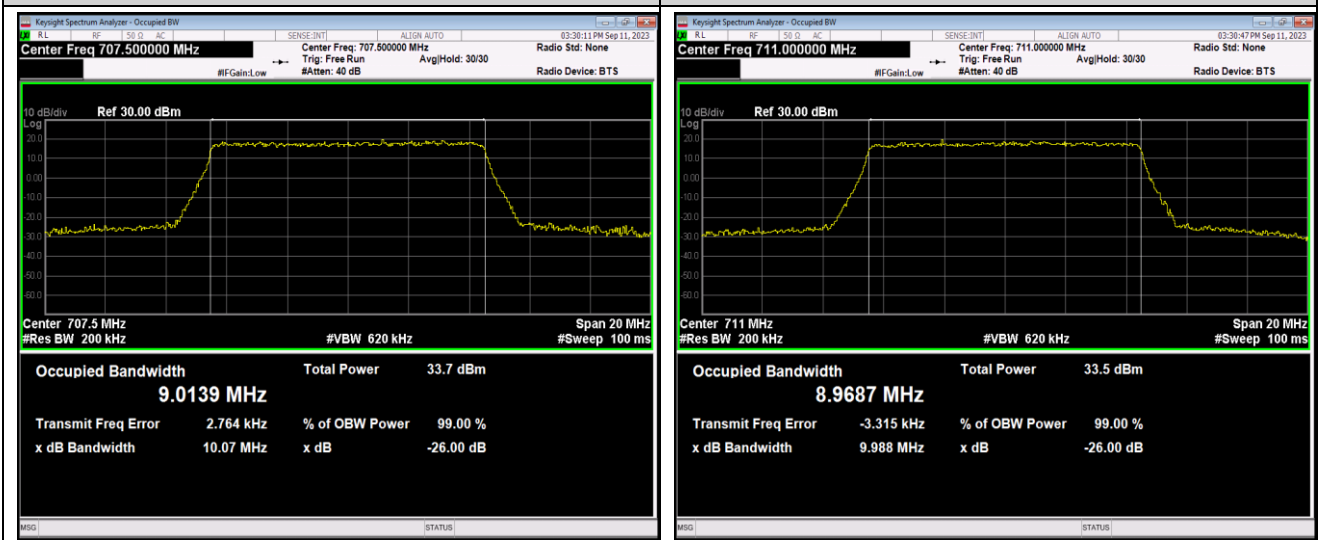

Band12-5MHz-64QAM-23095-25RB#0

Band12-5MHz-64QAM-23155-25RB#0

Band12-10MHz-QPSK-23060-50RB#0

Band12-10MHz-QPSK-23095-50RB#0

Band12-10MHz-QPSK-23130-50RB#0

Band12-10MHz-16QAM-23060-50RB#0

Band12-10MHz-16QAM-23095-50RB#0