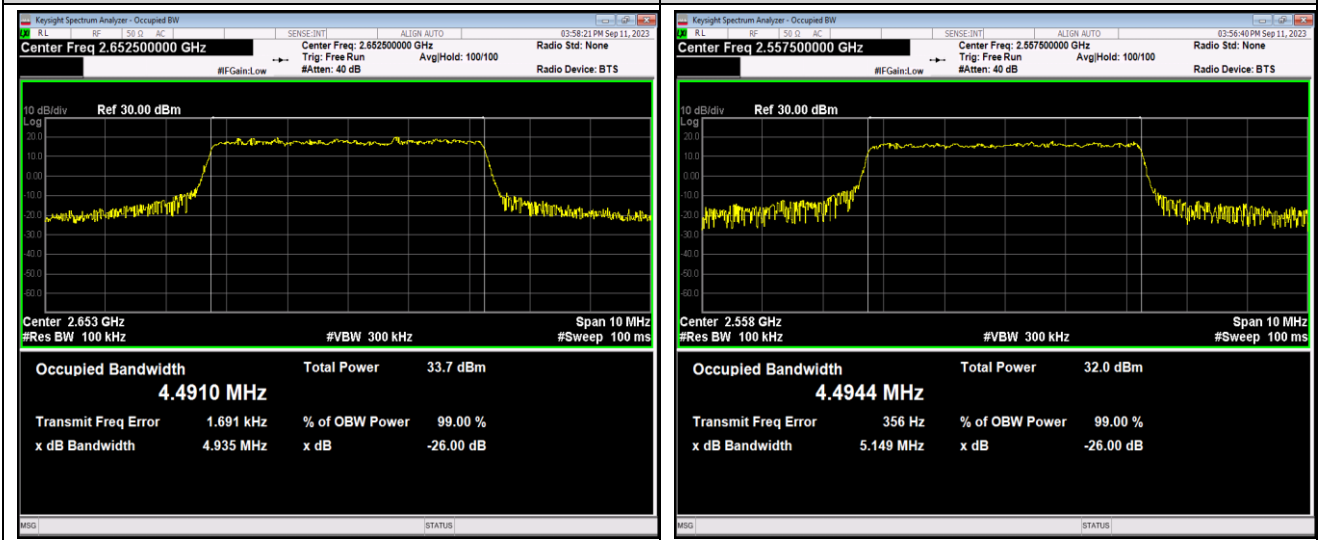

Band41-5MHz-QPSK-41215-25RB#0

Band41-5MHz-16QAM-40265-25RB#0

Band41-5MHz-16QAM-40740-25RB#0

Band41-5MHz-16QAM-41215-25RB#0