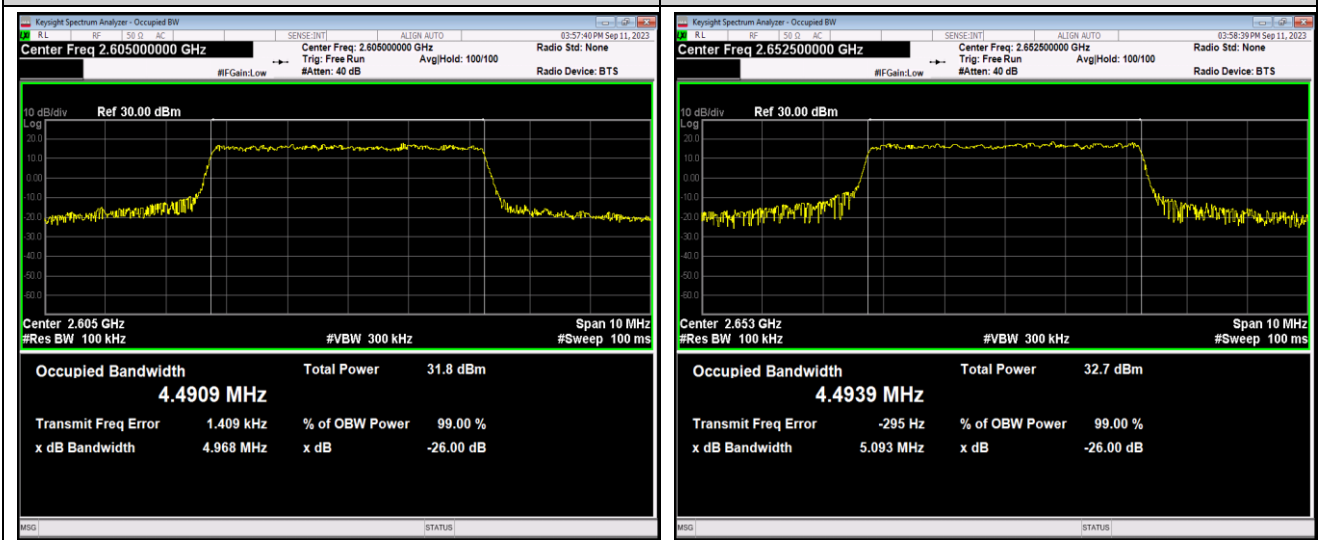

Band41-5MHz-16QAM-40740-25RB#0

Band41-5MHz-16QAM-41215-25RB#0

Band41-5MHz-64QAM-40265-25RB#0

Band41-5MHz-64QAM-40740-25RB#0