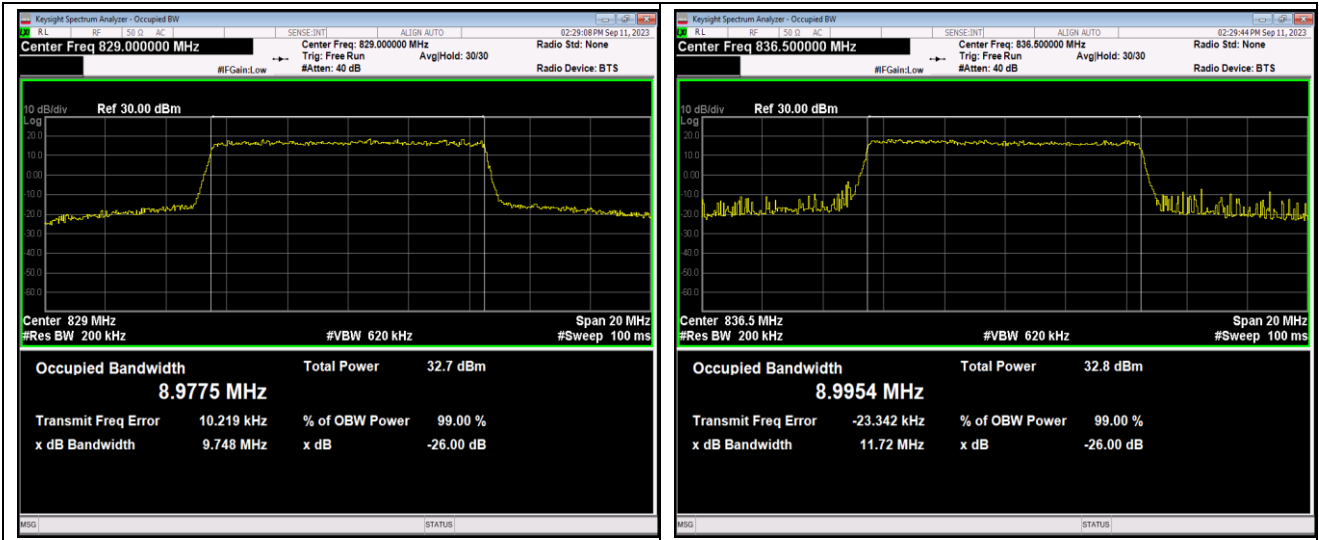

Band5-10MHz-16QAM-20450-50RB#0

Band5-10MHz-16QAM-20525-50RB#0