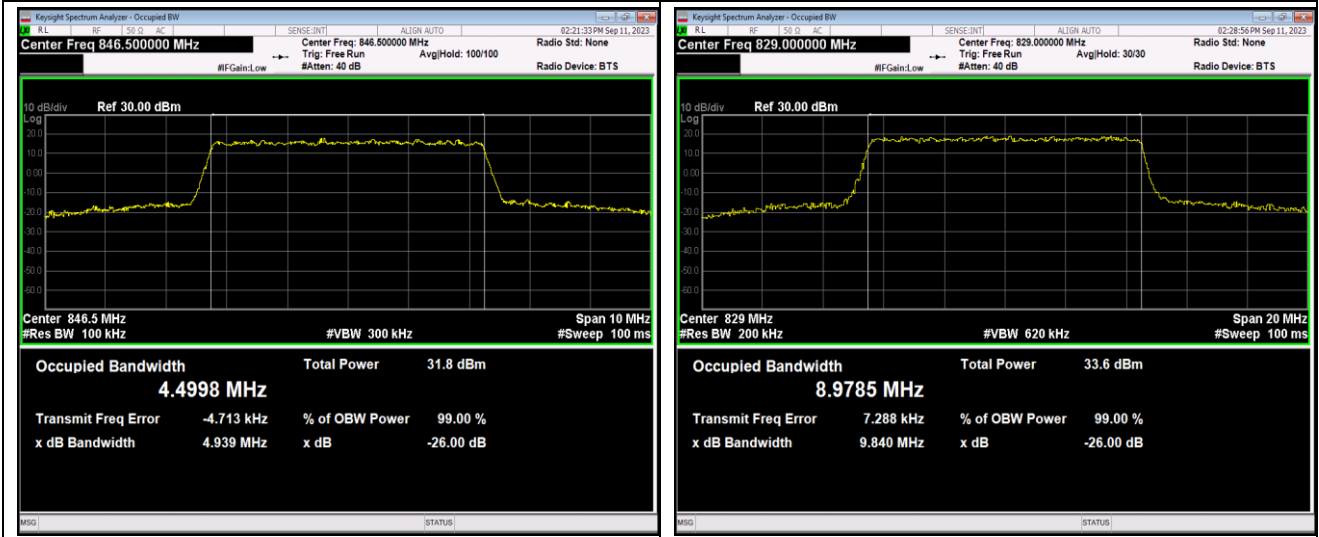

Band5-5MHz-16QAM-20425-25RB#0

Band5-5MHz-16QAM-20525-25RB#0

Band5-5MHz-16QAM-20625-25RB#0

Band5-5MHz-64QAM-20425-25RB#0

Band5-5MHz-64QAM-20525-25RB#0

Band5-5MHz-64QAM-20625-25RB#0

Band5-10MHz-QPSK-20450-50RB#0