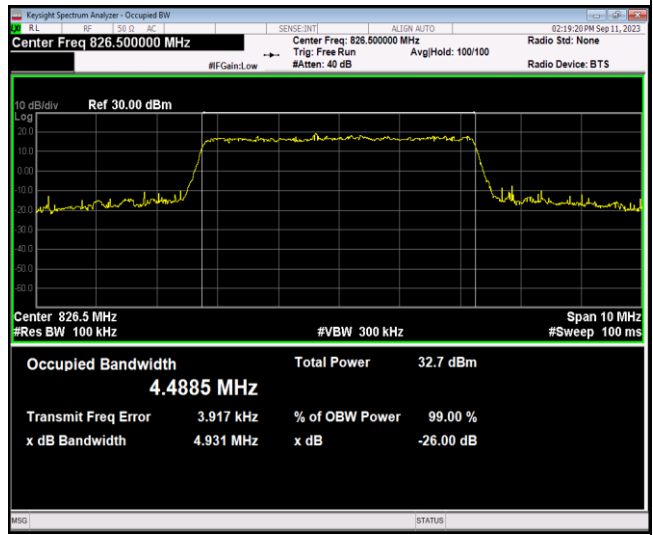

Band5-5MHz-16QAM-20425-25RB#0

Band5-5MHz-16QAM-20625-25RB#0