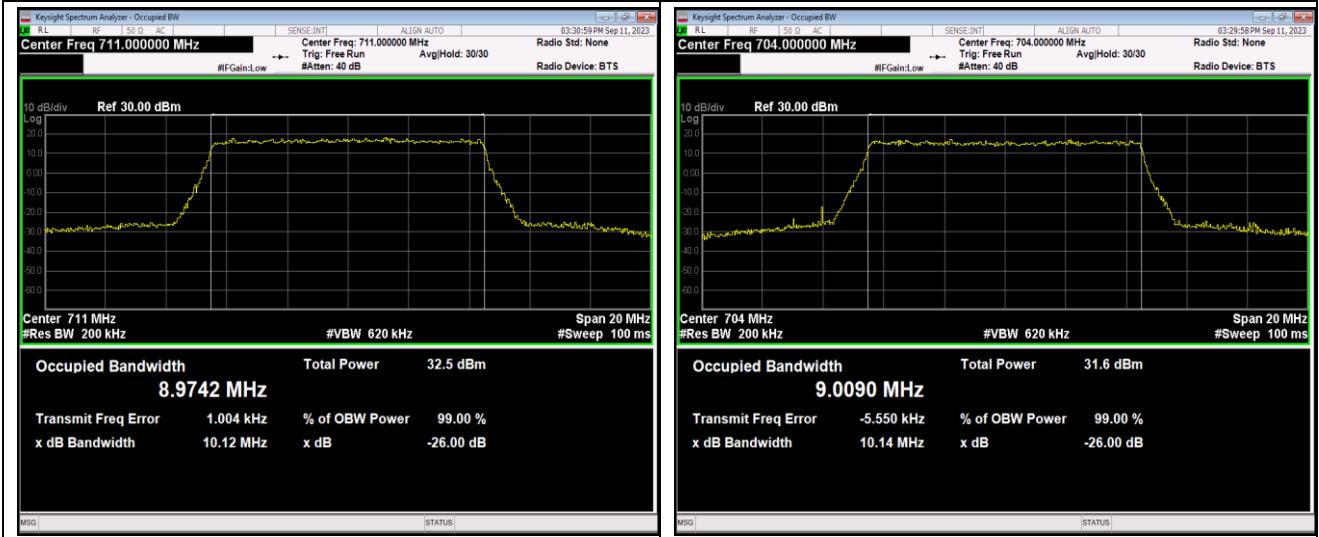

Band12-10MHz-16QAM-23130-50RB#0

Band12-10MHz-64QAM-23060-50RB#0

Band12-10MHz-64QAM-23095-50RB#0

Band12-10MHz-64QAM-23130-50RB#0