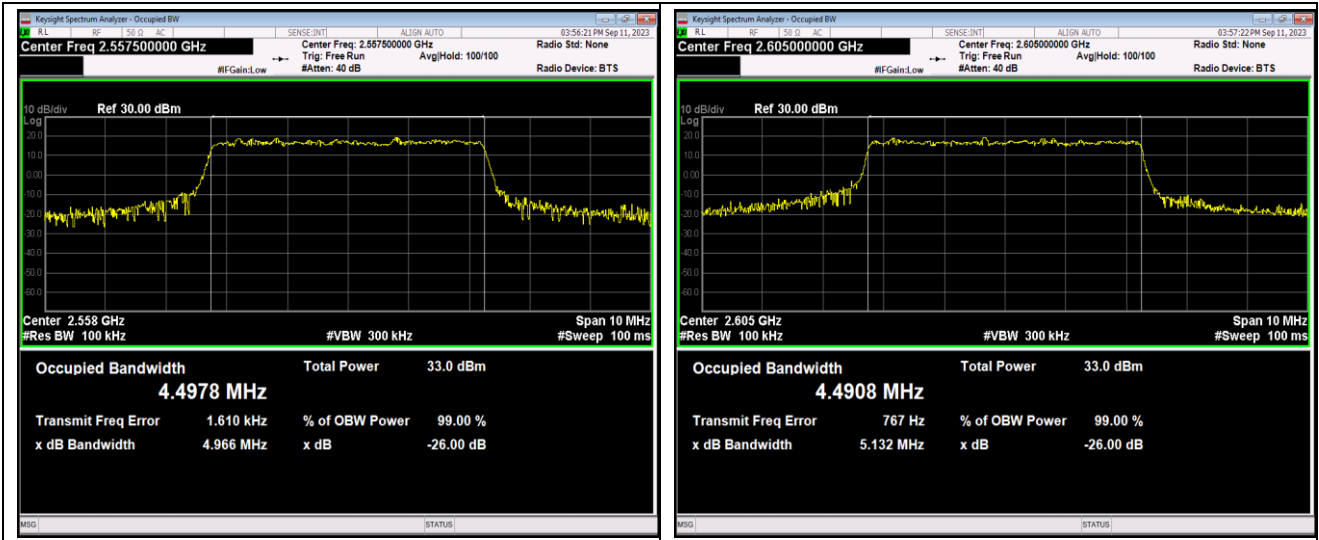

Band12-10MHz-16QAM-23130-50RB#0

Band12-10MHz-64QAM-23060-50RB#0

Band12-10MHz-64QAM-23095-50RB#0

Band12-10MHz-64QAM-23130-50RB#0

Band41-5MHz-QPSK-40265-25RB#0

Band41-5MHz-QPSK-40740-25RB#0

Band41-5MHz-QPSK-41215-25RB#0