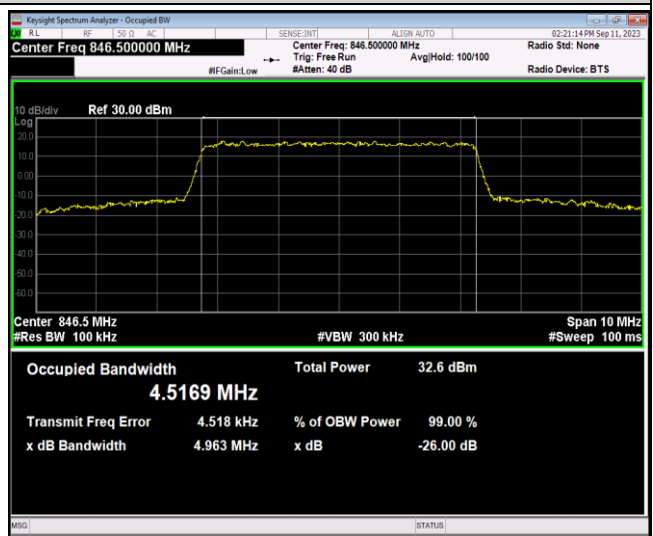

Band5-5MHz-16QAM-20425-25RB#0

Band5-5MHz-16QAM-20525-25RB#0

Band5-5MHz-16QAM-20625-25RB#0

Band5-5MHz-64QAM-20425-25RB#0

Band5-5MHz-64QAM-20525-25RB#0

Band5-5MHz-64QAM-20625-25RB#0

Band5-10MHz-QPSK-20450-50RB#0