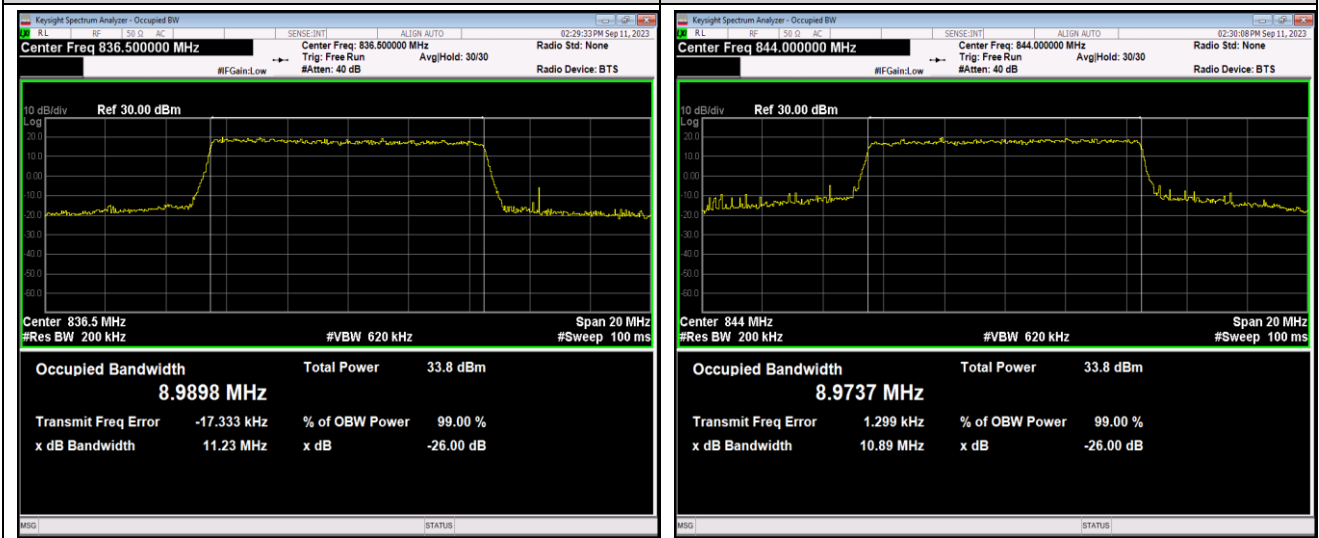

Band5-10MHz-QPSK-20525-50RB#0

Band5-10MHz-QPSK-20600-50RB#0

Band5-10MHz-16QAM-20450-50RB#0

Band5-10MHz-16QAM-20525-50RB#0