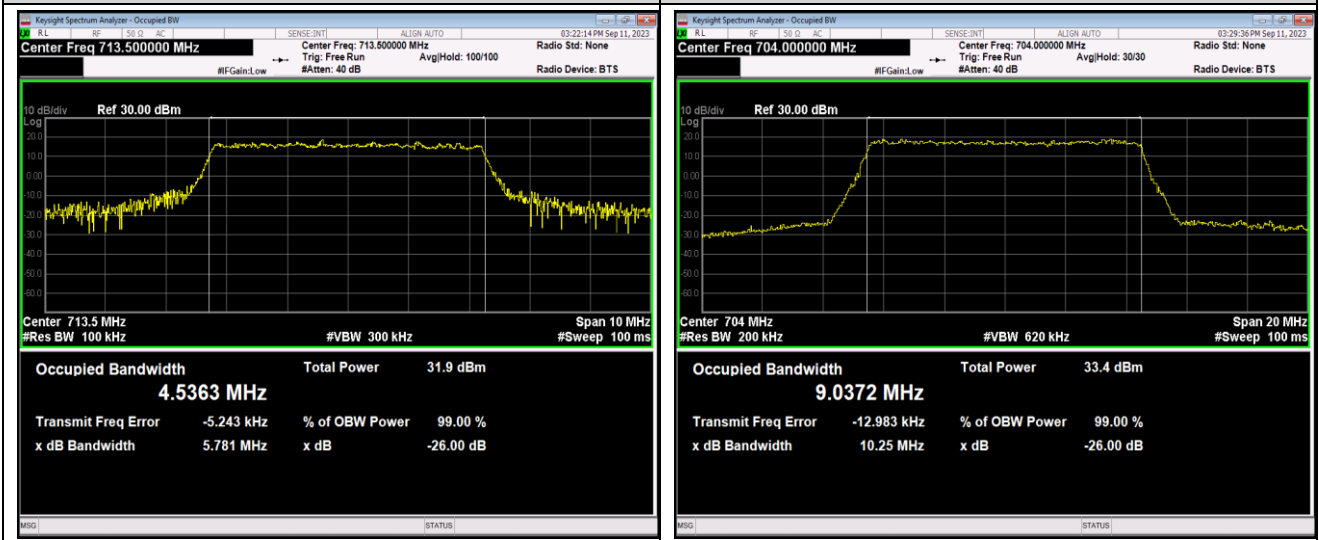

Band12-5MHz-64QAM-23155-25RB#0

Band12-10MHz-QPSK-23060-50RB#0

Band12-10MHz-QPSK-23095-50RB#0

Band12-10MHz-QPSK-23130-50RB#0