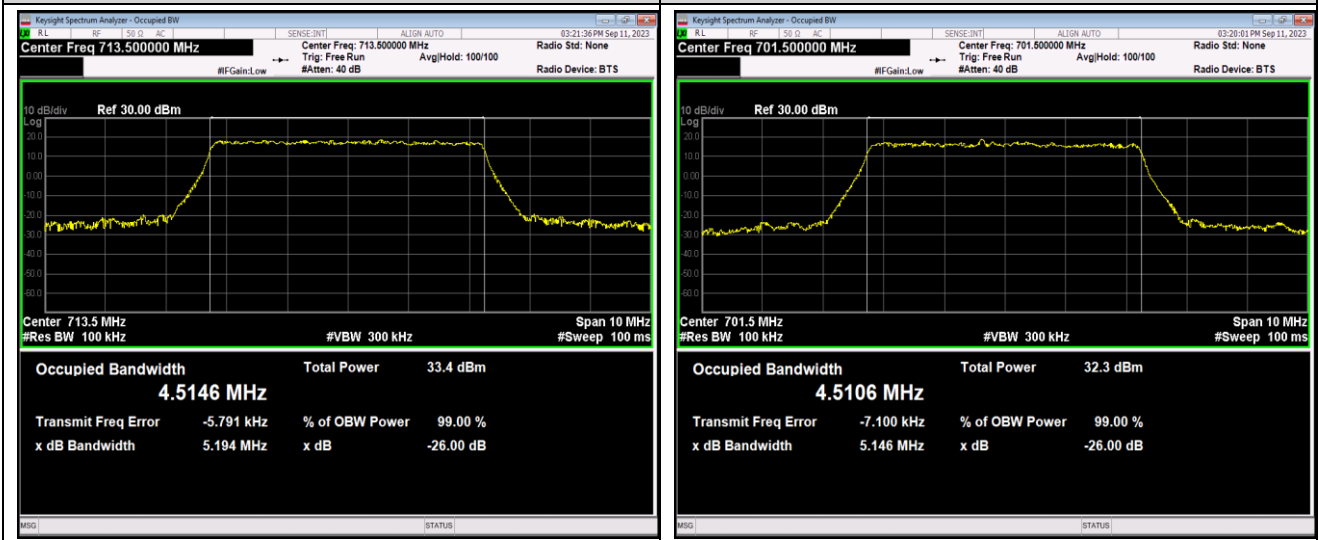

Band12-5MHz-QPSK-23035-25RB#0

Band12-5MHz-QPSK-23095-25RB#0

Band12-5MHz-QPSK-23155-25RB#0

Band12-5MHz-16QAM-23035-25RB#0

Band12-5MHz-16QAM-23095-25RB#0

Band12-5MHz-16QAM-23155-25RB#0

Band12-5MHz-64QAM-23035-25RB#0