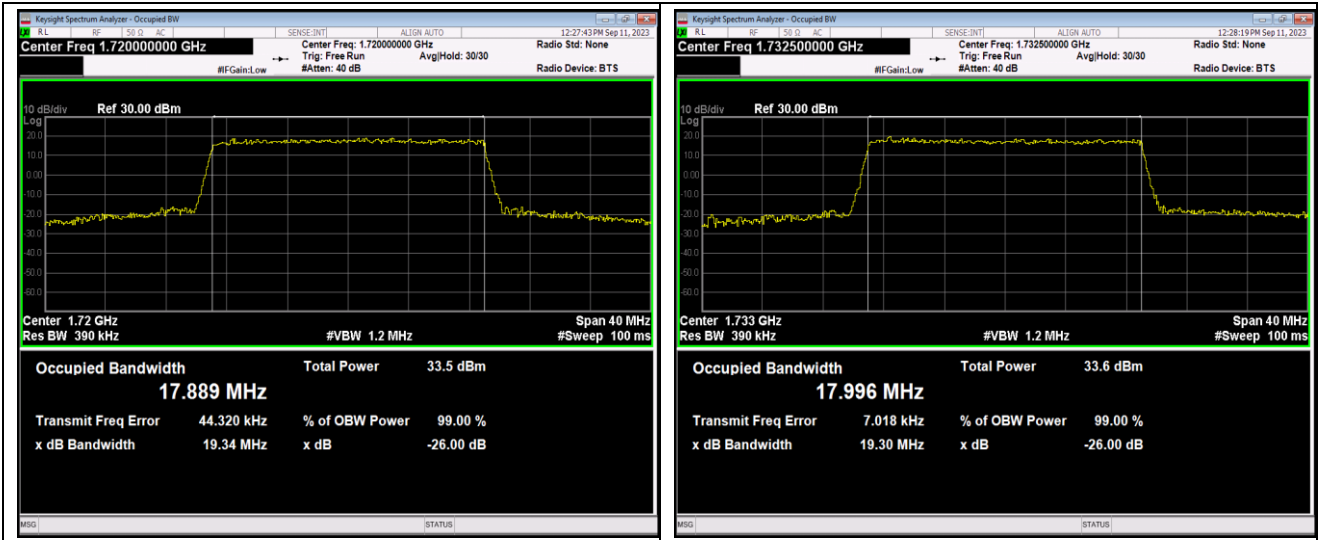

Band4-20MHz-16QAM-20050-100RB#0

Band4-20MHz-16QAM-20175-100RB#0

Band4-20MHz-16QAM-20300-100RB#0

Band4-20MHz-64QAM-20050-100RB#0