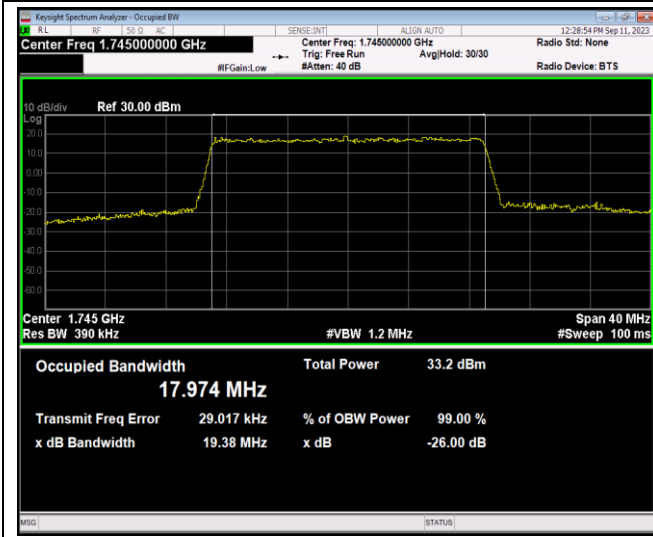

Band4-20MHz-16QAM-20300-100RB#0

Band4-20MHz-64QAM-20175-100RB#0