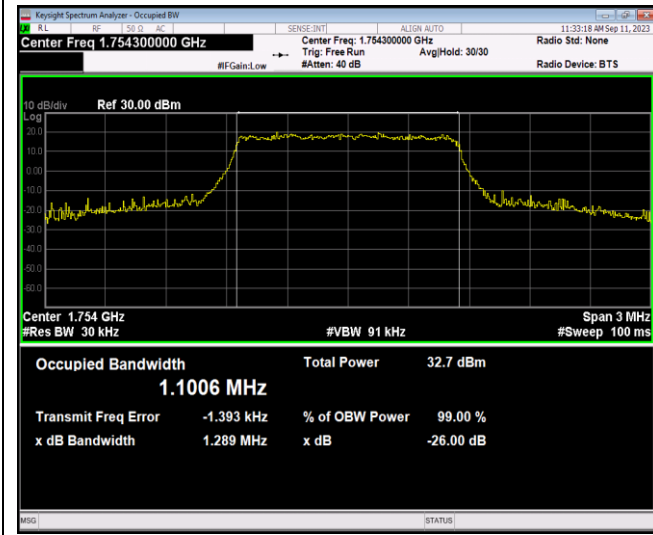

Band4-1.4MHz-QPSK-20393-6RB#0

Band4-1.4MHz-16QAM-20175-6RB#0