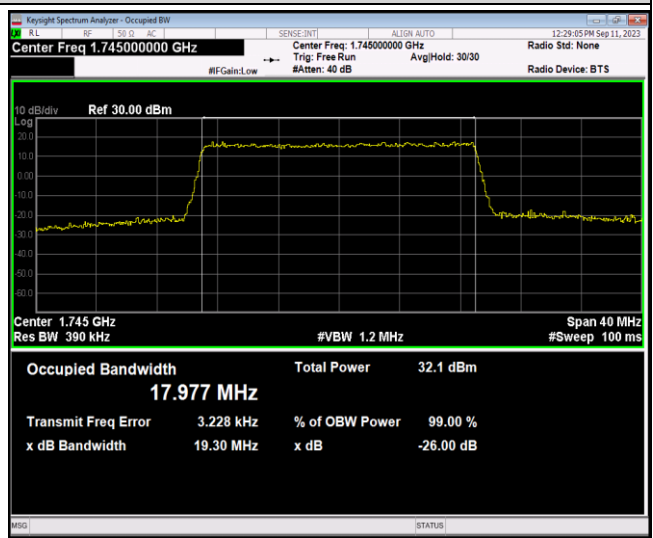

Band4-20MHz-16QAM-20175-100RB#0

Band4-20MHz-16QAM-20300-100RB#0

Band4-20MHz-64QAM-20050-100RB#0

Band4-20MHz-64QAM-20175-100RB#0

Band4-20MHz-64QAM-20300-100RB#0

Band5-1.4MHz-QPSK-20407-6RB#0

Band5-1.4MHz-QPSK-20525-6RB#0