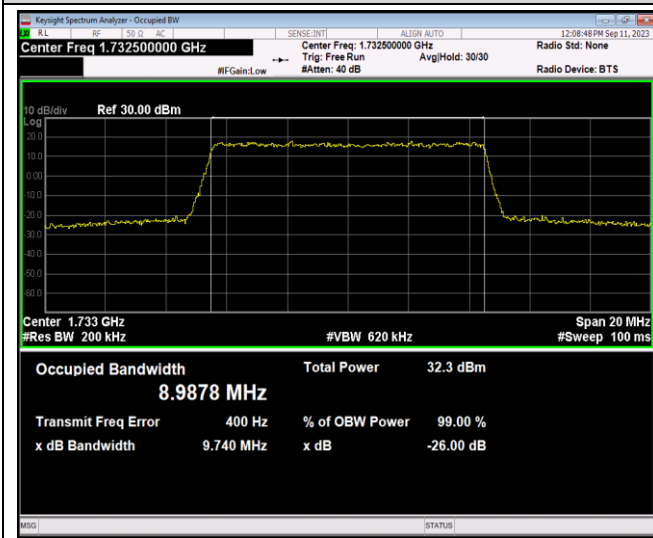

Band4-10MHz-64QAM-20175-50RB#0

Band4-15MHz-QPSK-20025-75RB#0