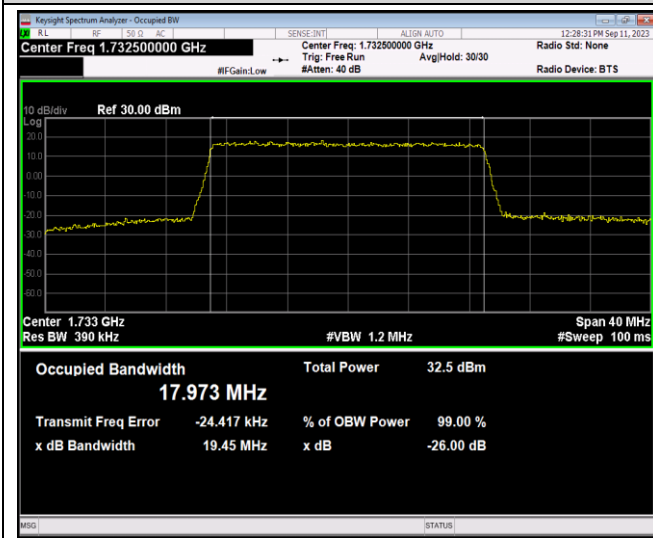

Band4-20MHz-16QAM-20175-100RB#0

Band4-20MHz-16QAM-20300-100RB#0

Band4-20MHz-64QAM-20050-100RB#0

Band4-20MHz-64QAM-20175-100RB#0

Band4-20MHz-64QAM-20300-100RB#0

Band5-1.4MHz-QPSK-20407-6RB#0

Band5-1.4MHz-QPSK-20525-6RB#0