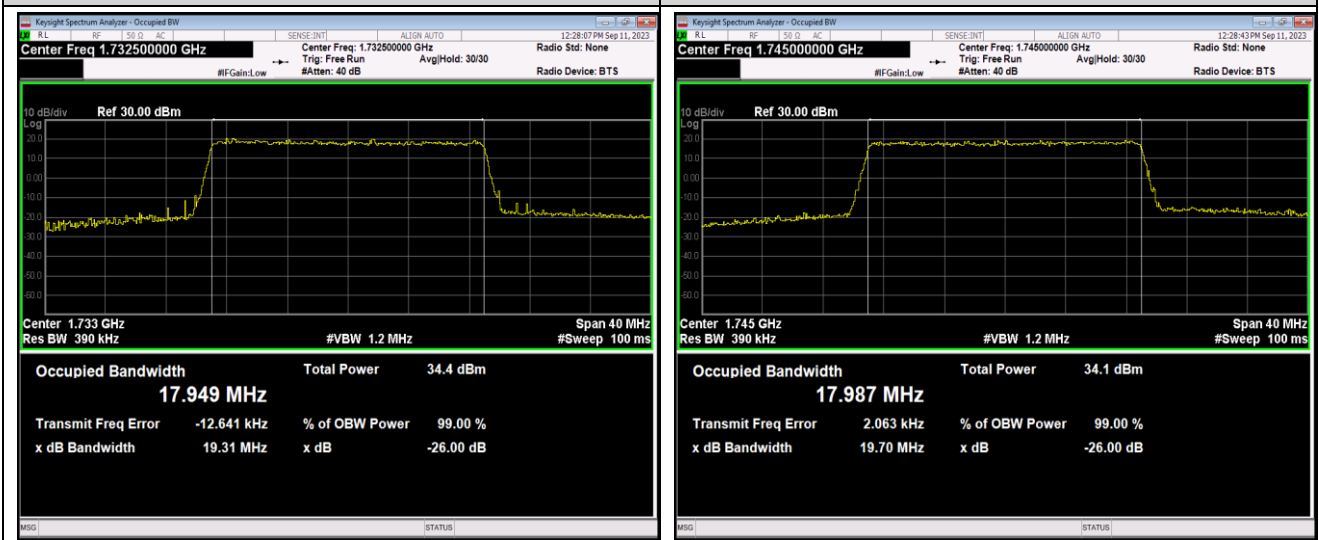

Band4-15MHz-64QAM-20025-75RB#0

Band4-15MHz-64QAM-20175-75RB#0

Band4-15MHz-64QAM-20325-75RB#0

Band4-20MHz-QPSK-20050-100RB#0

Band4-20MHz-QPSK-20175-100RB#0

Band4-20MHz-QPSK-20300-100RB#0

Band4-20MHz-16QAM-20050-100RB#0