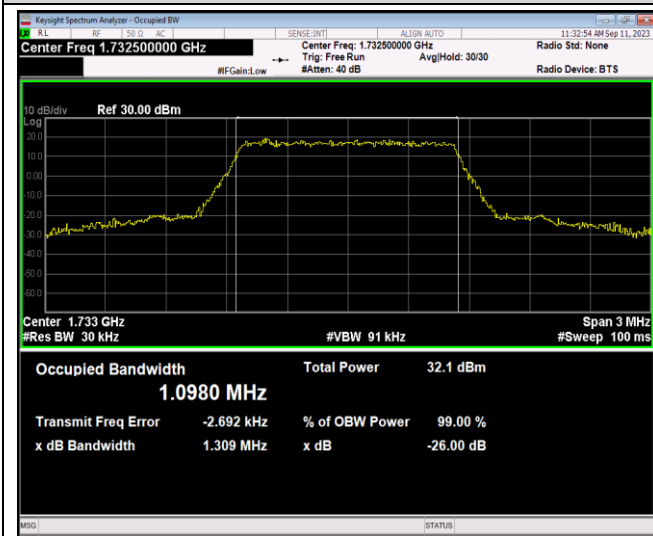

Band4-1.4MHz-16QAM-20175-6RB#0

Band4-1.4MHz-64QAM-19957-6RB#0