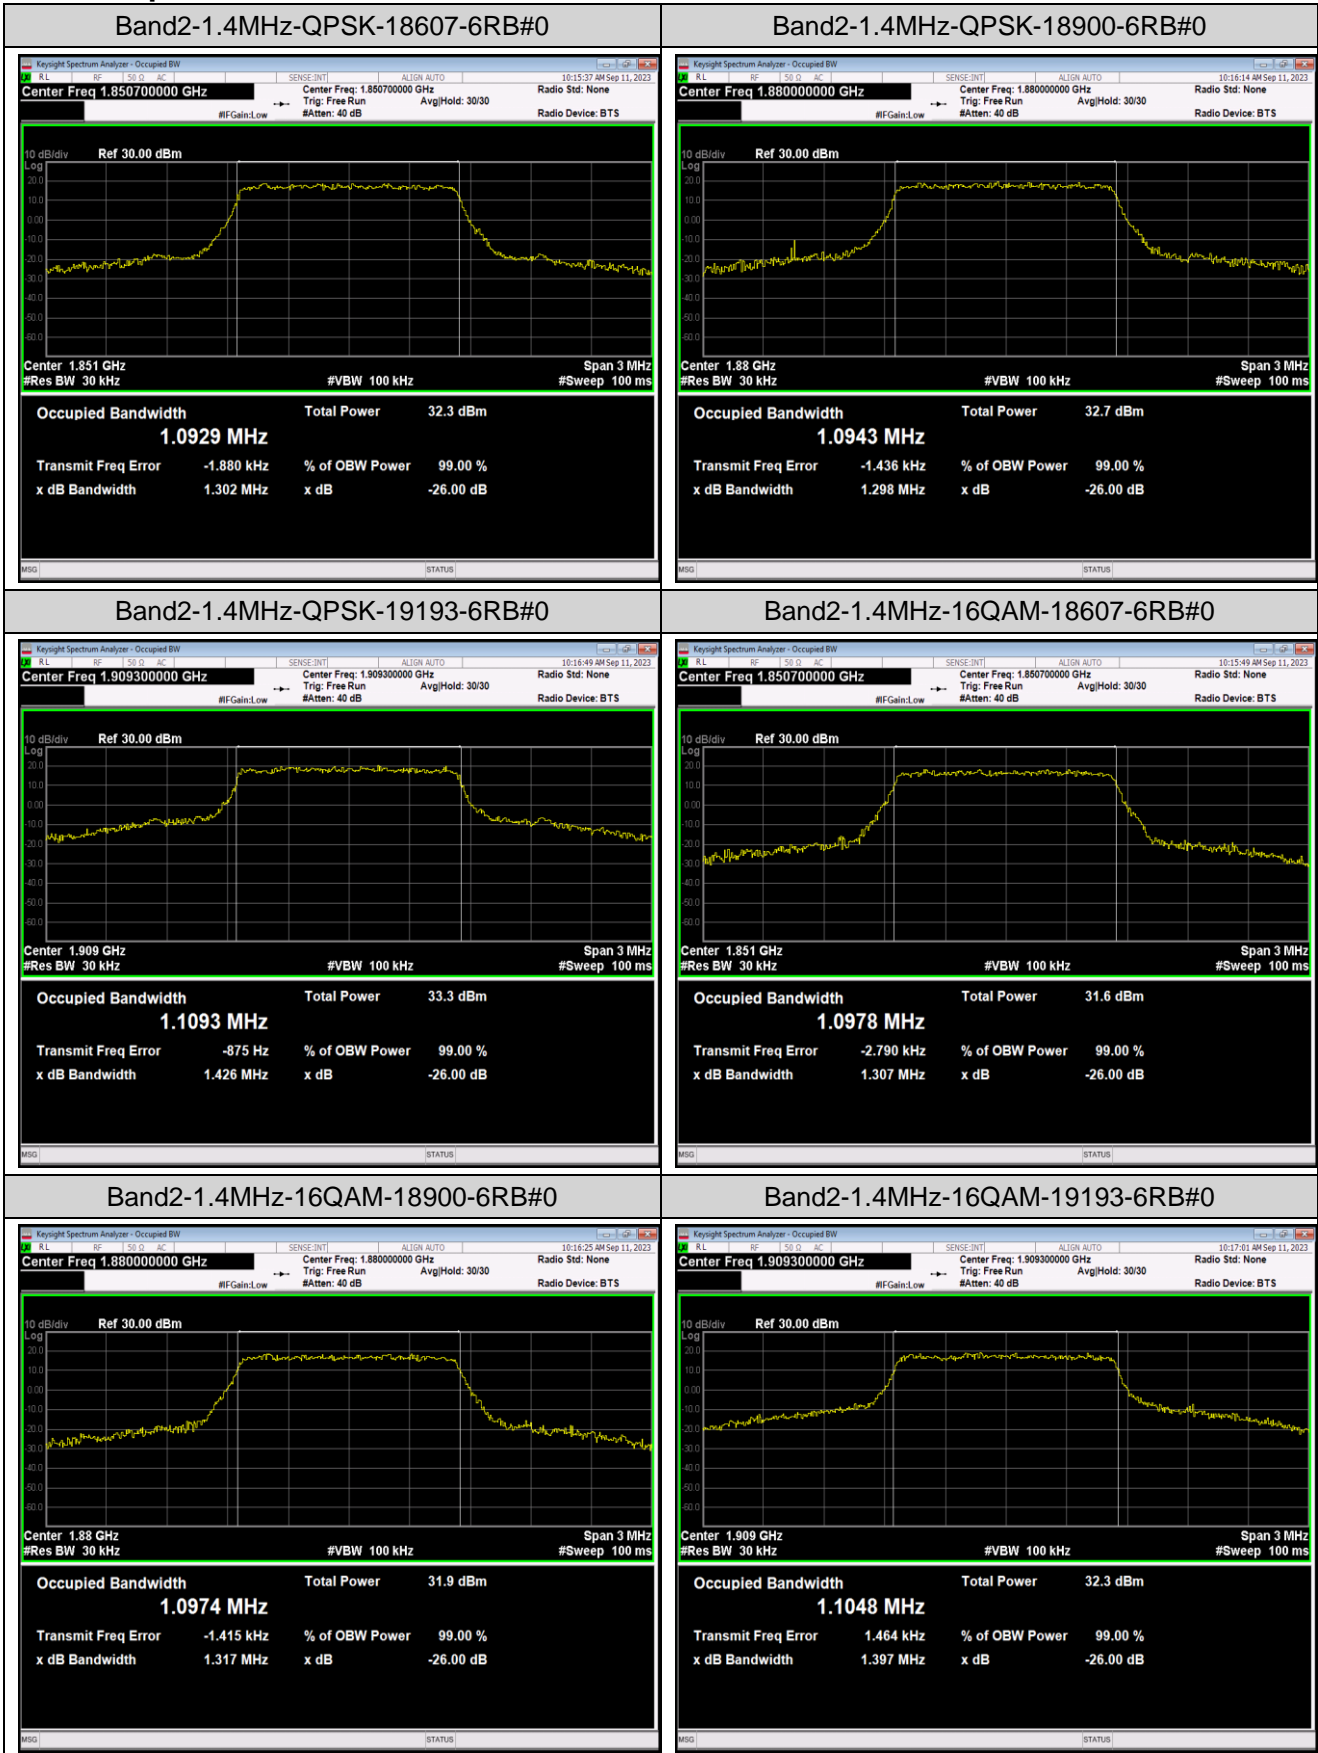

Test Graphs