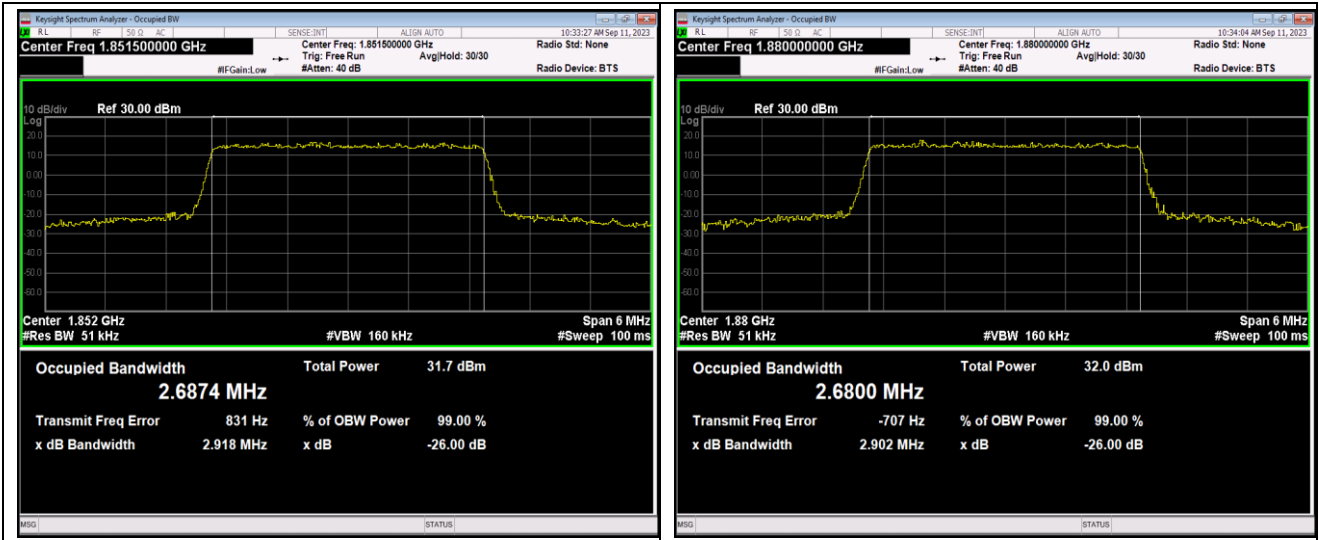

Band2-3MHz-16QAM-19185-15RB#0

Band2-3MHz-64QAM-18615-15RB#0