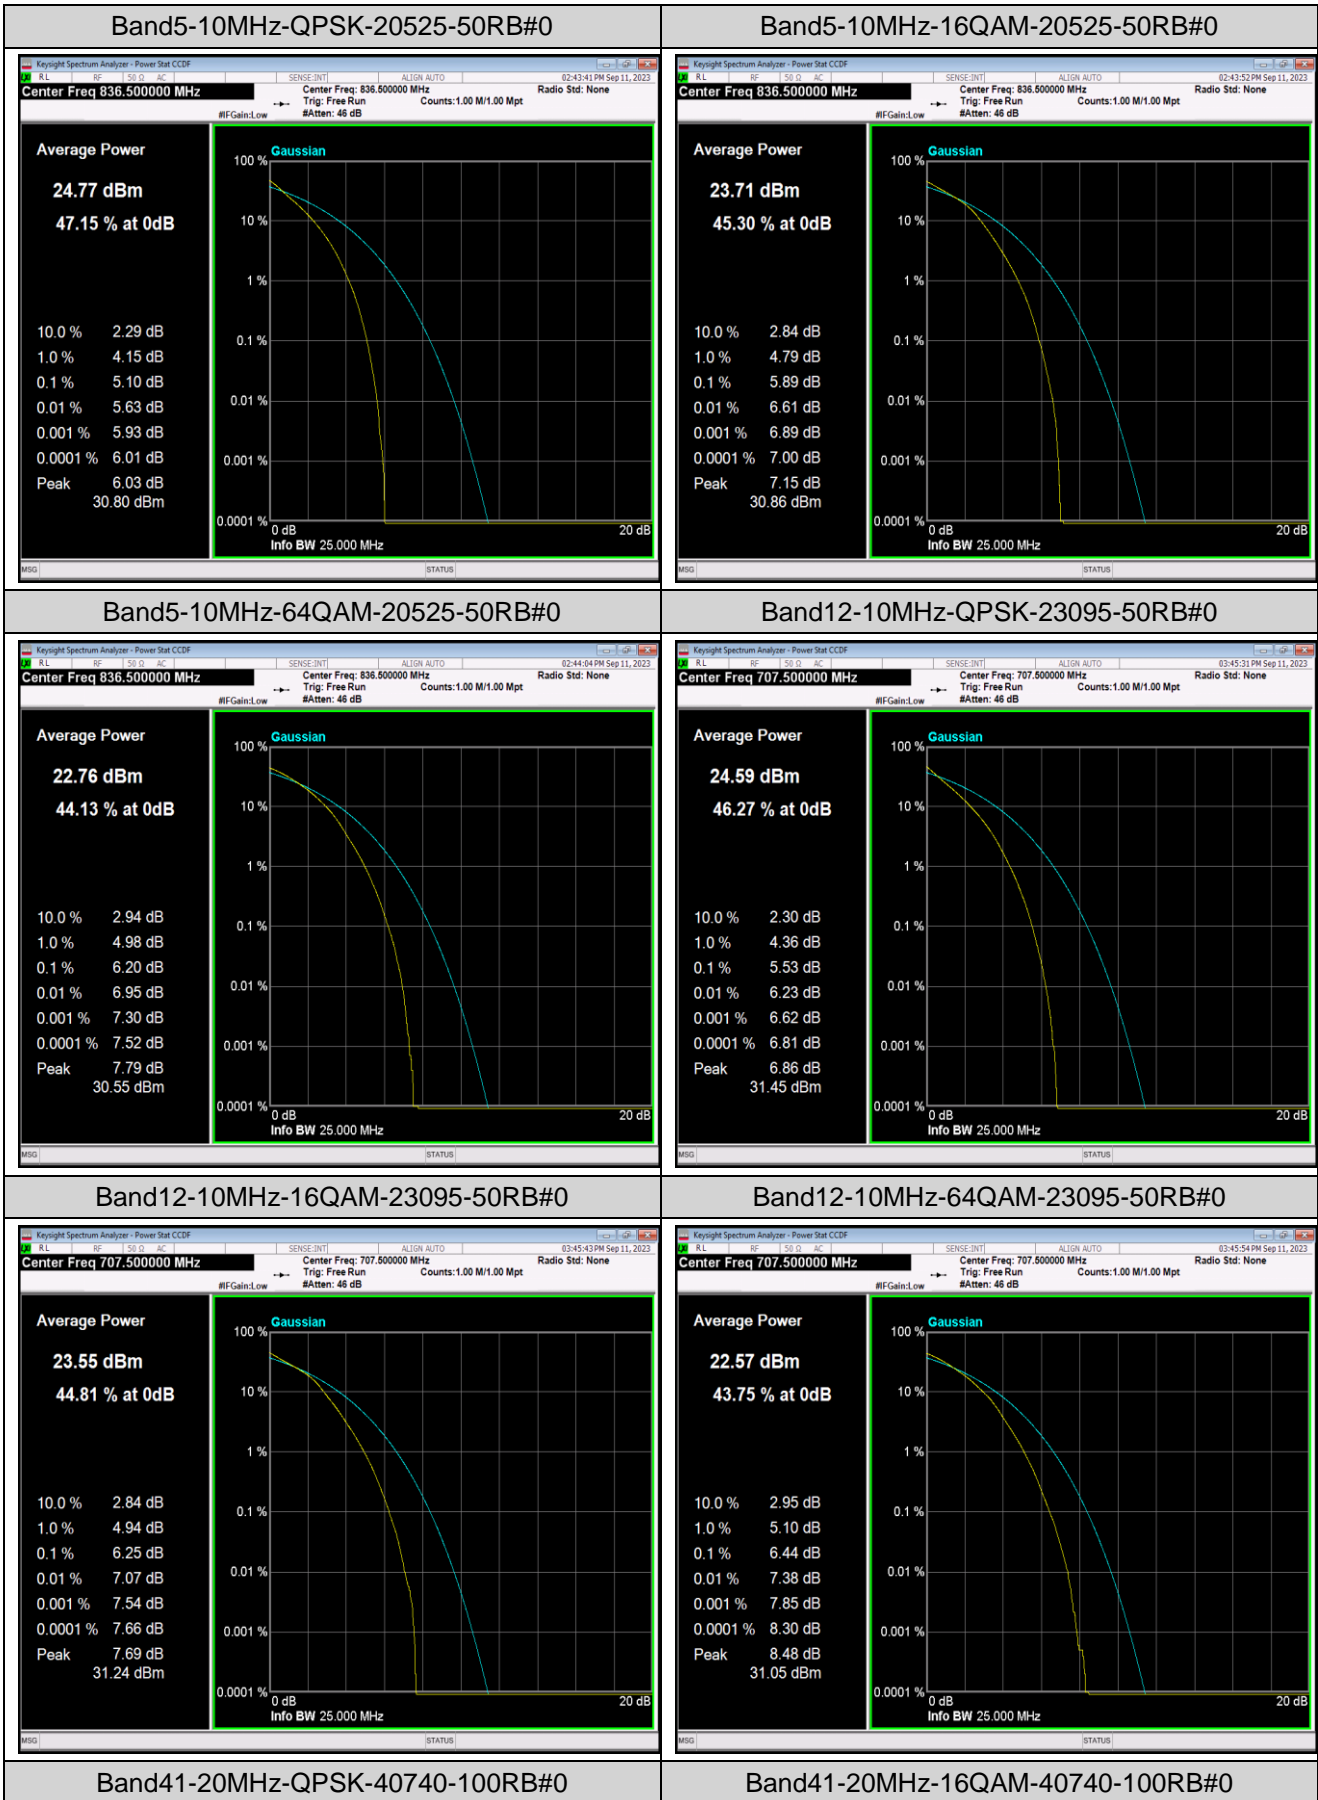

## Appendix C: 26dB Bandwidth and Occupied Bandwidth