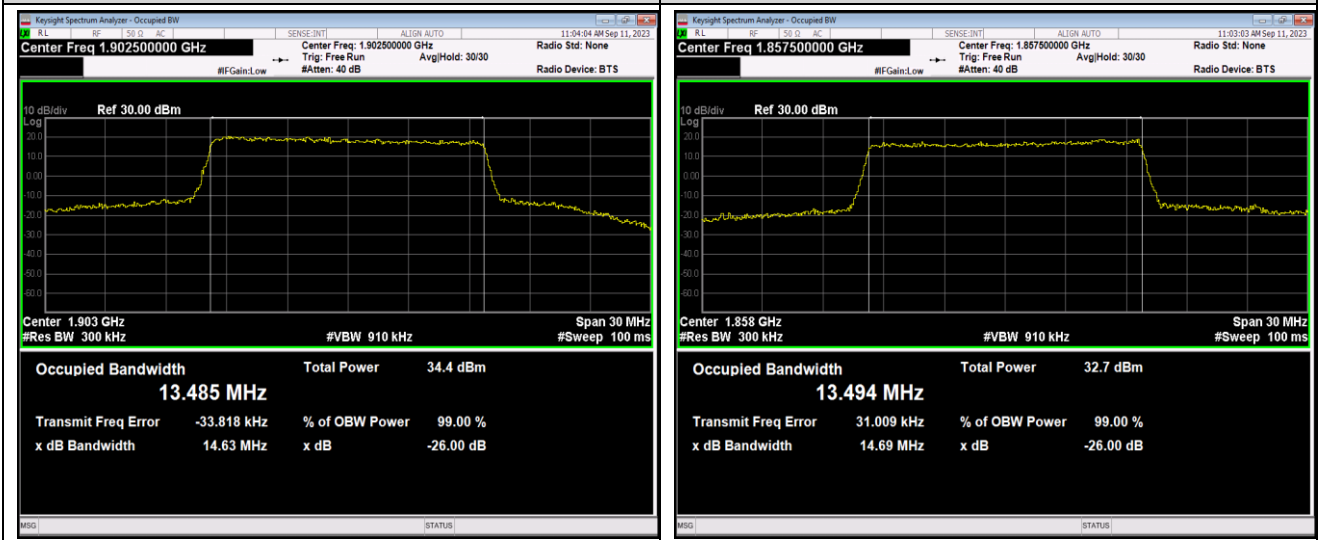

Band2-10MHz-64QAM-18650-50RB#0

Band2-10MHz-64QAM-18900-50RB#0

Band2-10MHz-64QAM-19150-50RB#0

Band2-15MHz-QPSK-18675-75RB#0

Band2-15MHz-QPSK-18900-75RB#0

Band2-15MHz-QPSK-19125-75RB#0

Band2-15MHz-16QAM-18675-75RB#0