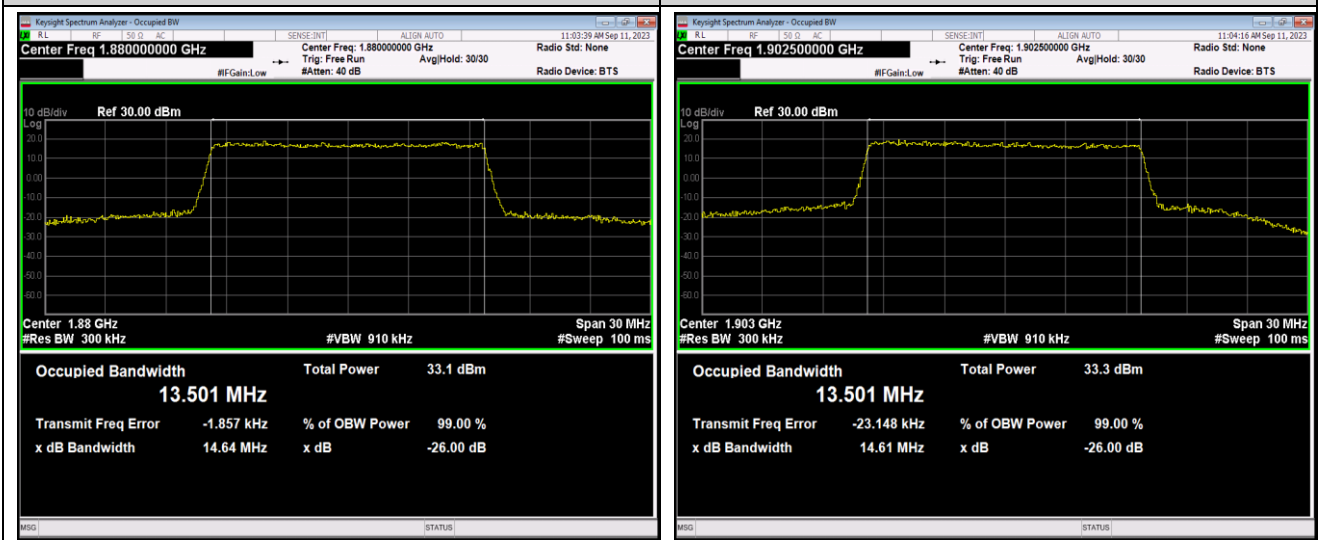

Band2-15MHz-16QAM-18900-75RB#0

Band2-15MHz-16QAM-19125-75RB#0

Band2-15MHz-64QAM-18675-75RB#0

Band2-15MHz-64QAM-18900-75RB#0