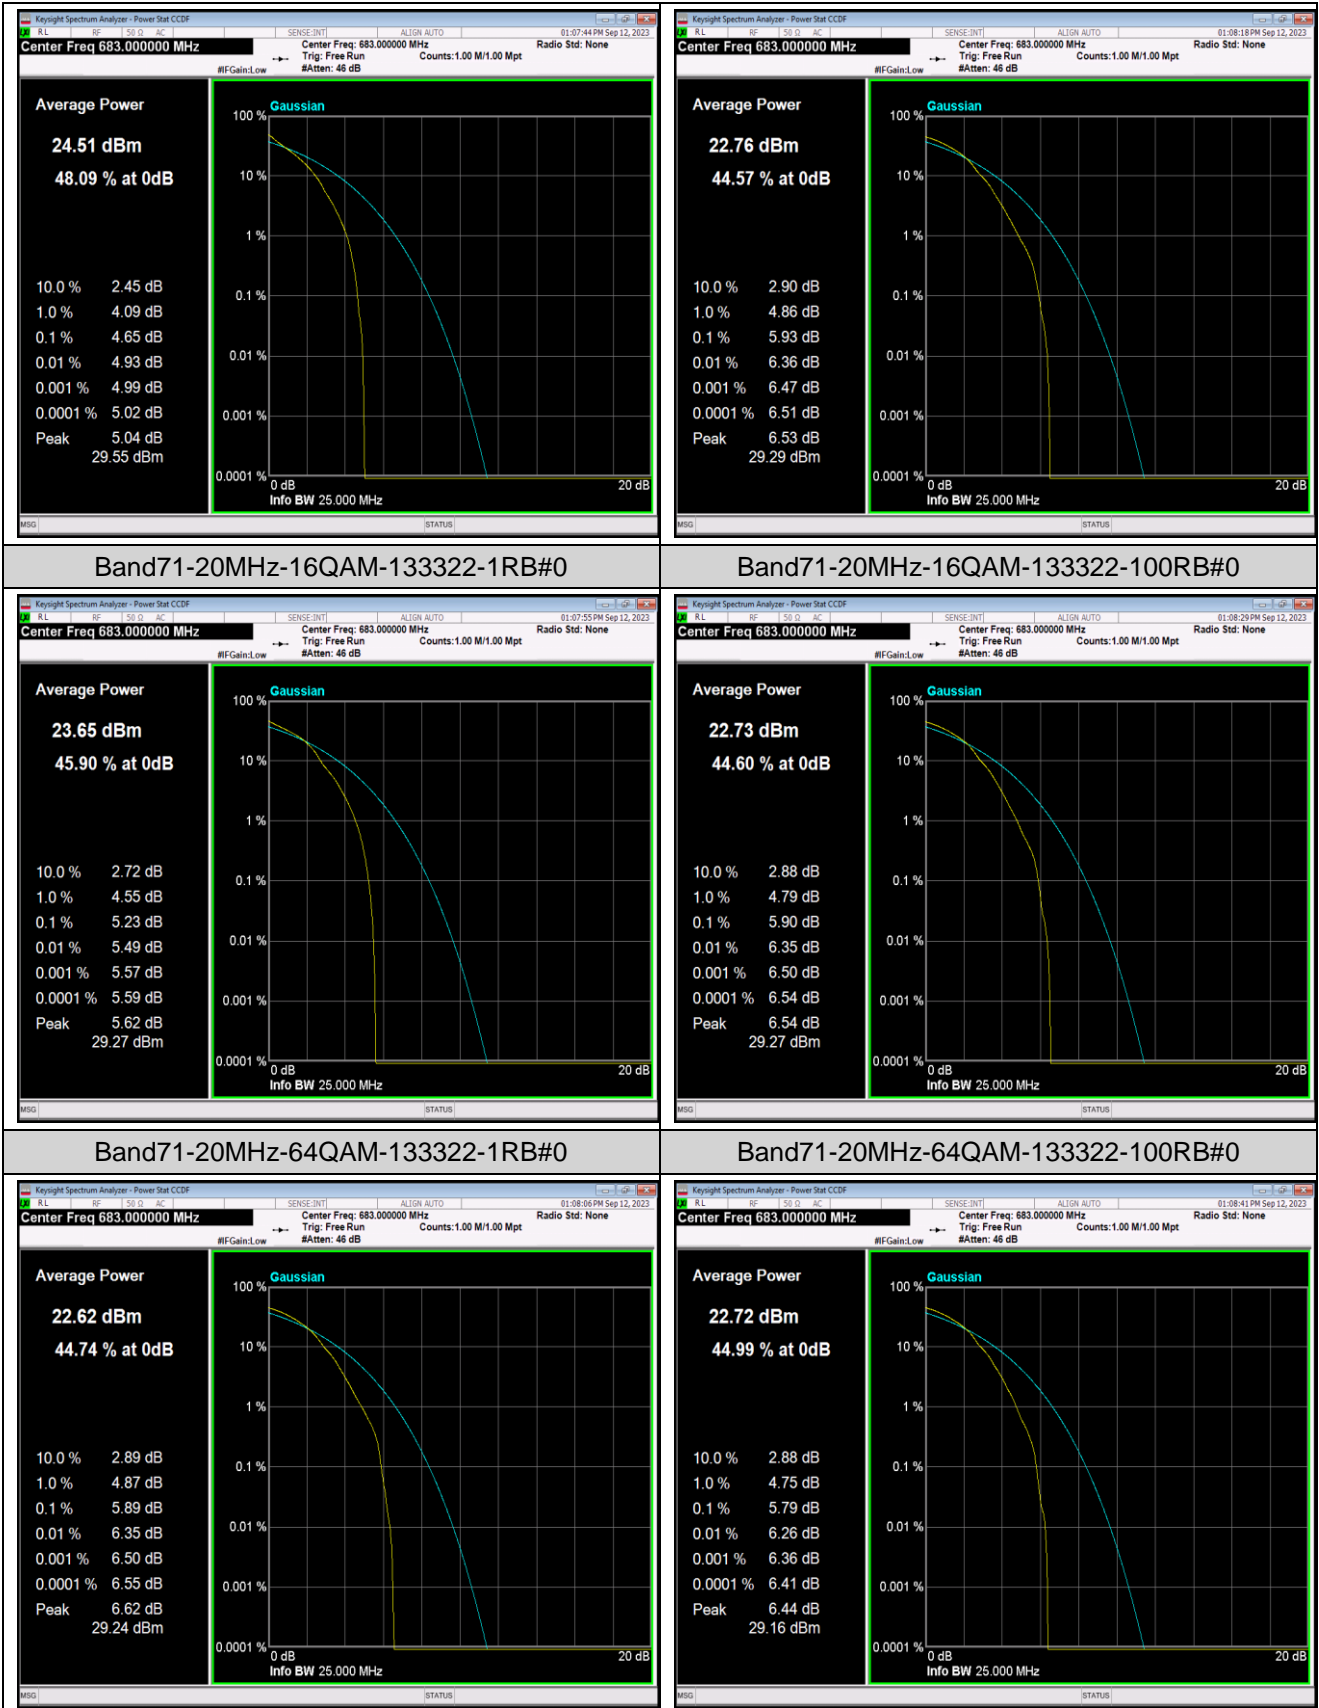

## Appendix C: 26dB Bandwidth and Occupied Bandwidth