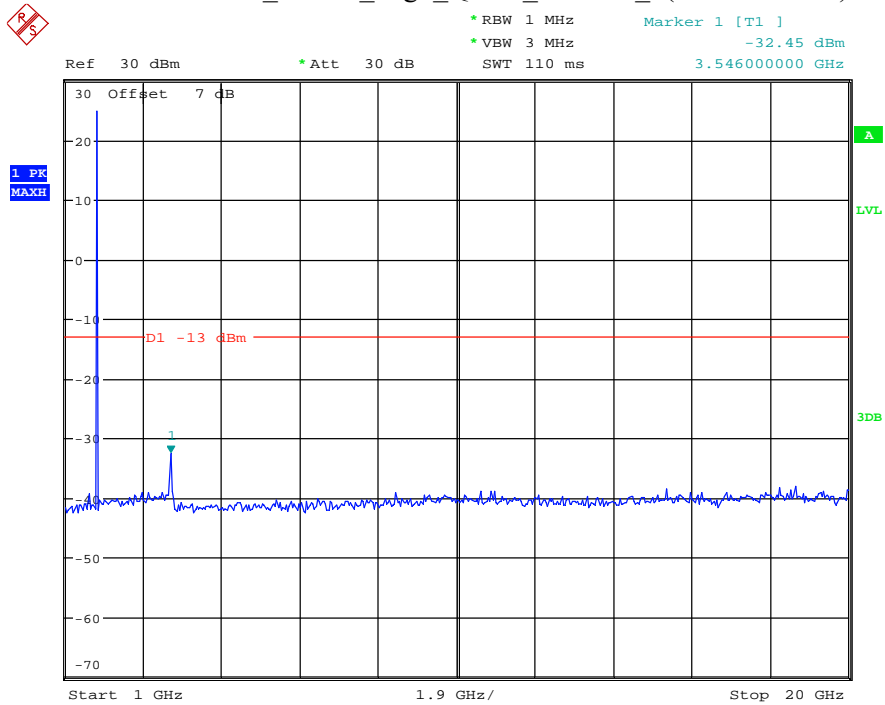

Band 66_3 MHz_High_QPSK_RB15#0_2(1GHz-20GHz)

Date: 8.JUL.2021 20:15:37