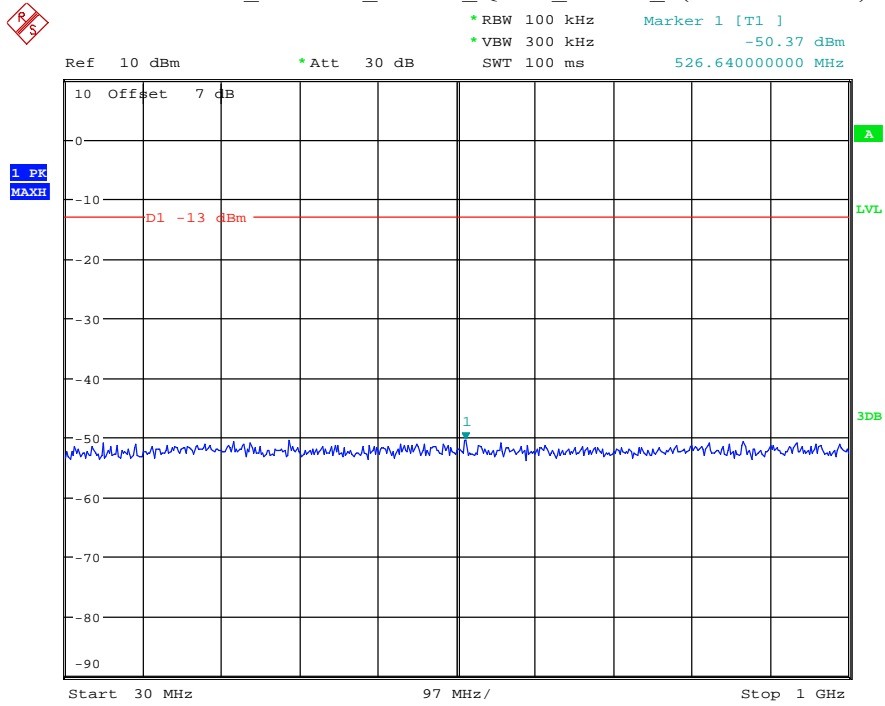

Band 25_1.4 MHz_Middle_QPSK_RB6#0_1(30MHz-1GHz)

Date: 7.JUL.2021 22:57:55