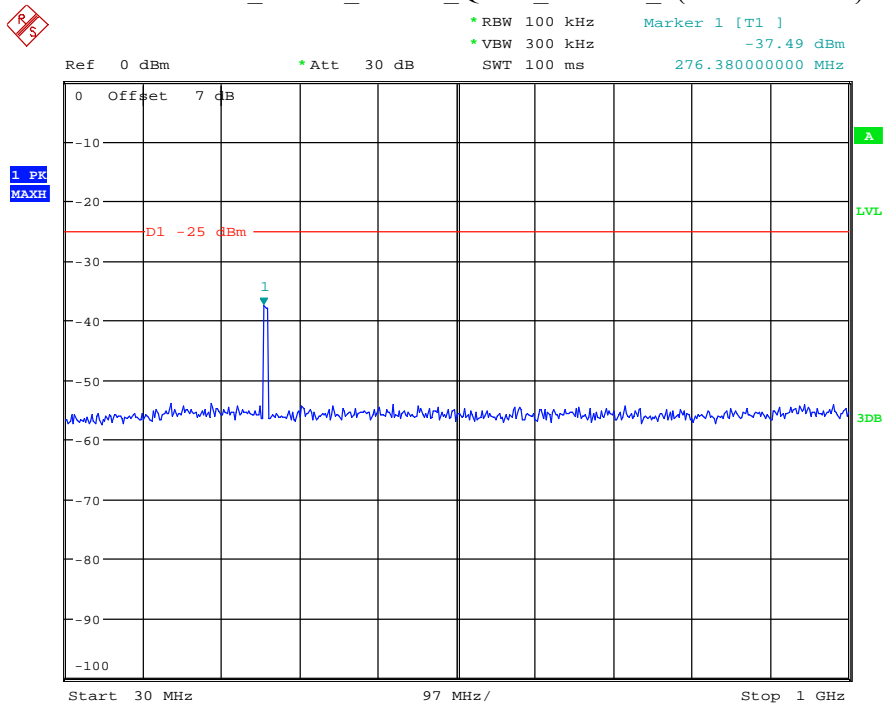

Date: 2.SEP.2021 23:43:10

Band 41_5 MHz_Low_QPSK_RB25#0_1(30MHz-1GHz)

Date: 8.JUL.2021 19:01:57

Band 41_5 MHz_Low_QPSK_RB25#0_2(1GHz-26.5GHz)

Date: 8.JUL.2021 19:02:08

Band 41_5 MHz_Middle_QPSK_RB25#0_1(30MHz-1GHz)