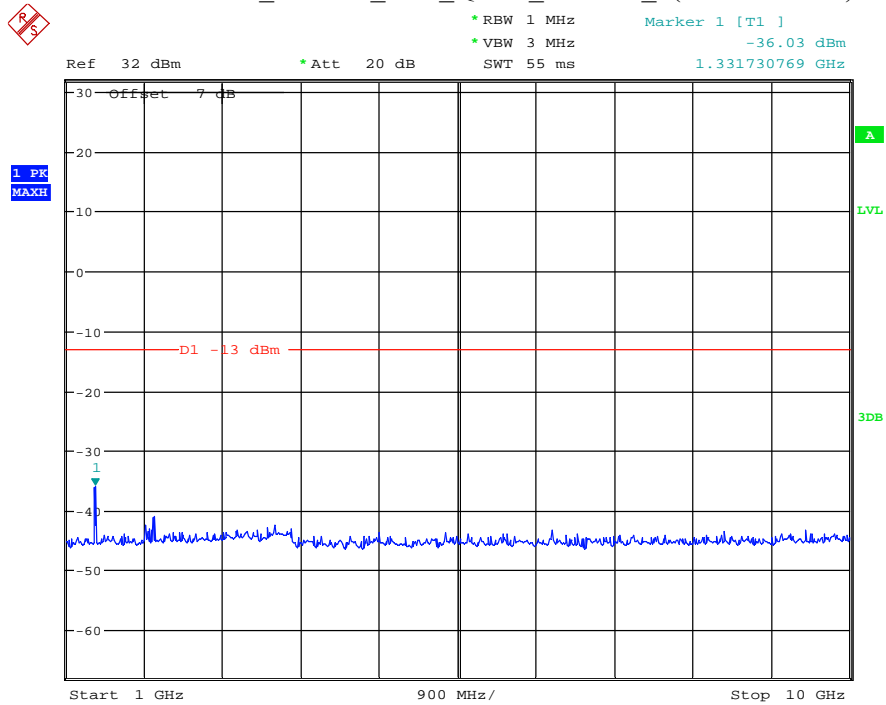

Band 71_10 MHz_Low_QPSK_RB50#0_2(1GHz-10GHz)

Date: 15.JUL.2021 19:06:33