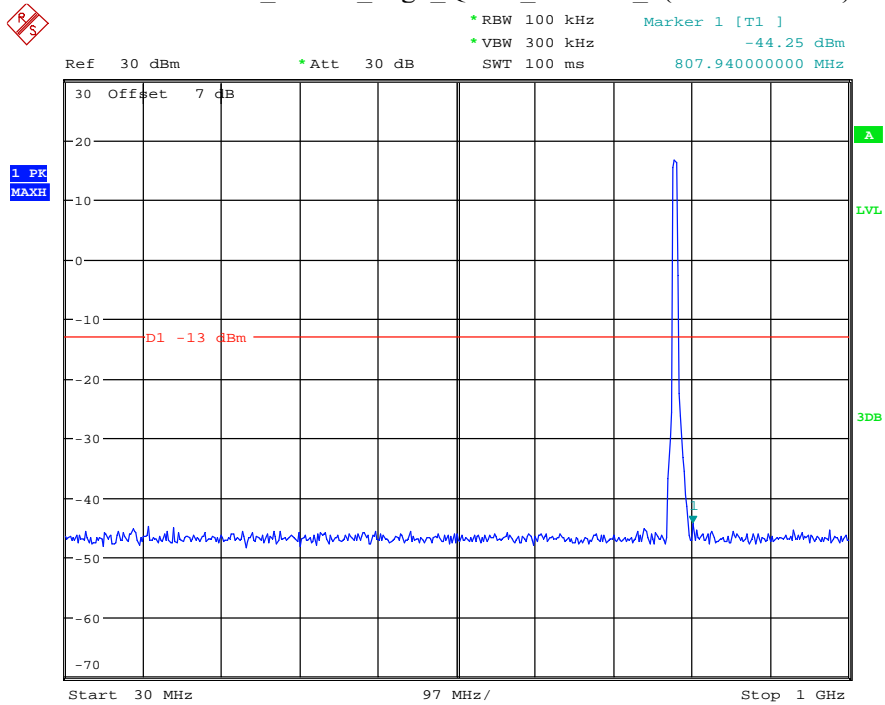

Band 13_5 MHz_High_QPSK_RB25#0_1(30MHz-1GHz)

Date: 7.JUL.2021 22:54:06