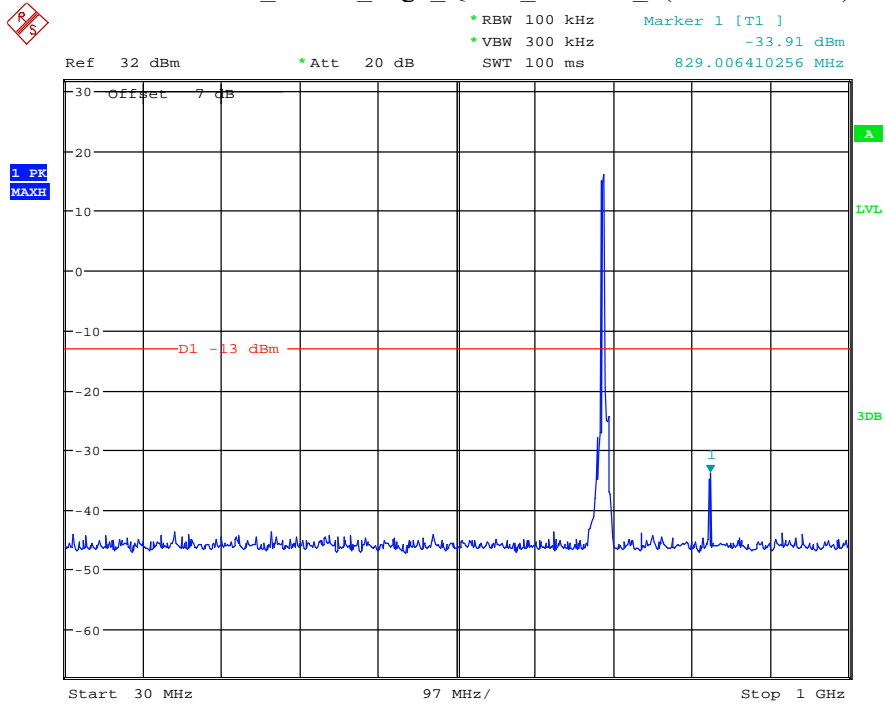

Band 71_5 MHz_High_QPSK_RB25#0_1(30MHz-1GHz)

Date: 15.JUL.2021 18:17:16