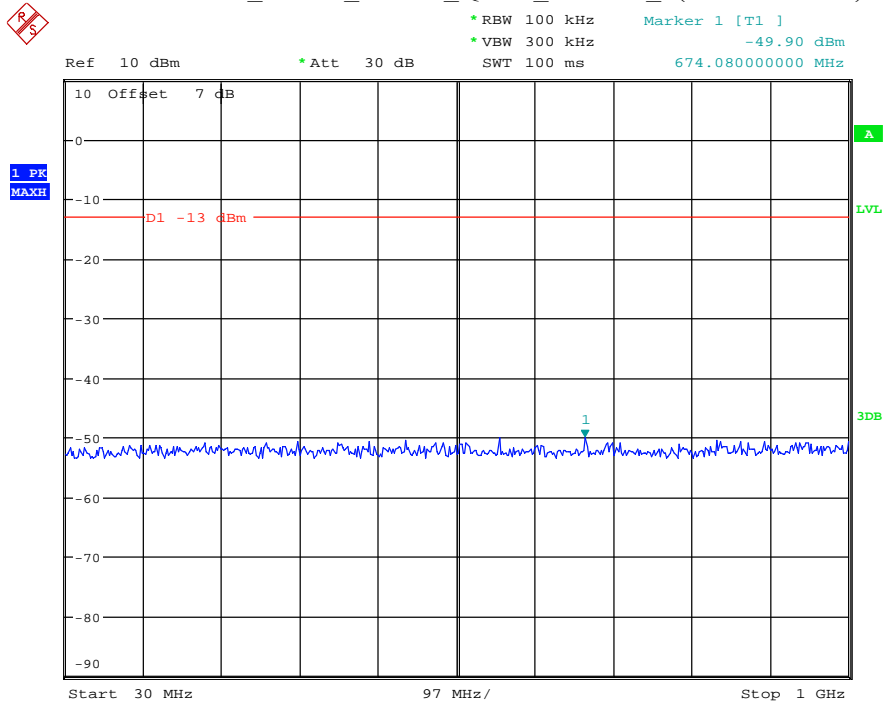

Band 25_5 MHz_Middle_QPSK_RB25#0_1(30MHz-1GHz)

Date: 7.JUL.2021 23:01:02