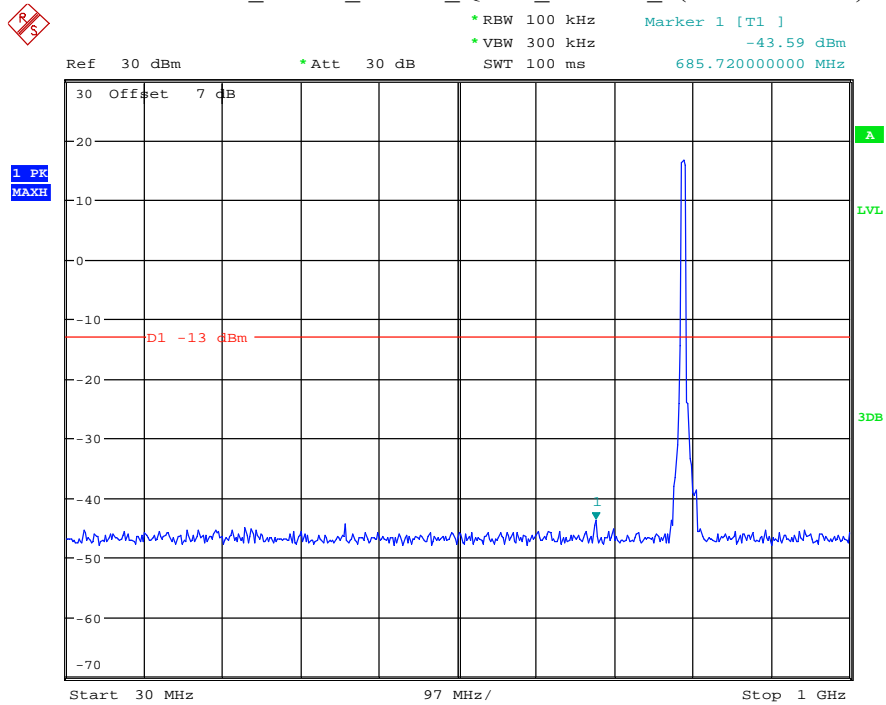

Band 14_5 MHz_Middle_QPSK_RB25#0_1(30MHz-1GHz)

Date: 7.JUL.2021 22:55:47