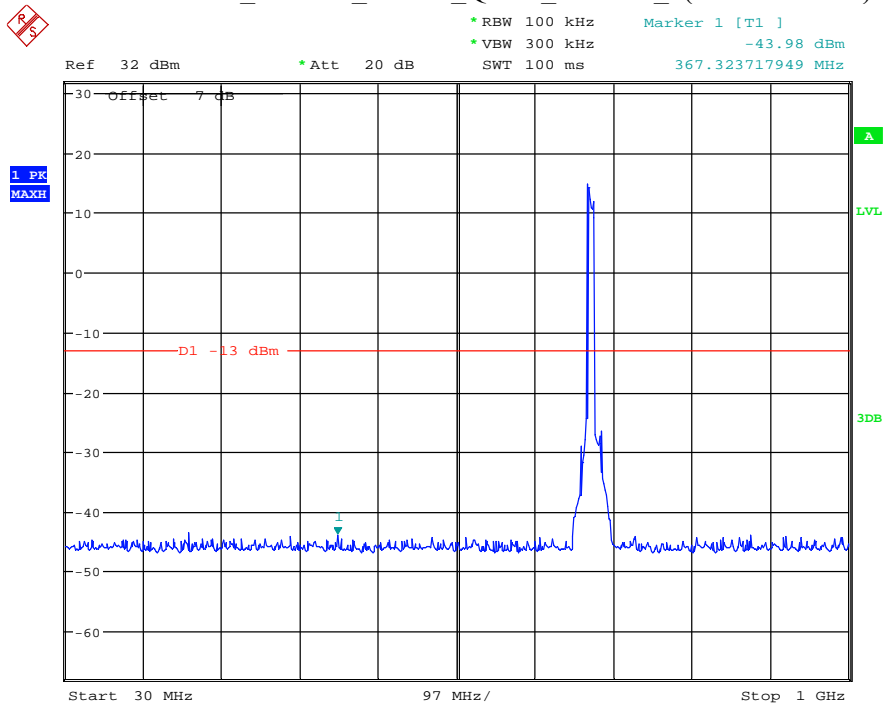

Date: 15.JUL.2021 19:04:26

Band 71_10 MHz_Low_QPSK_RB50#0_1(30MHz-1GHz)

Date: 15.JUL.2021 18:21:26

Band 71_10 MHz_Low_QPSK_RB50#0_2(1GHz-10GHz)

Date: 15.JUL.2021 19:06:33

Band 71_10 MHz_Middle_QPSK_RB50#0_1(30MHz-1GHz)