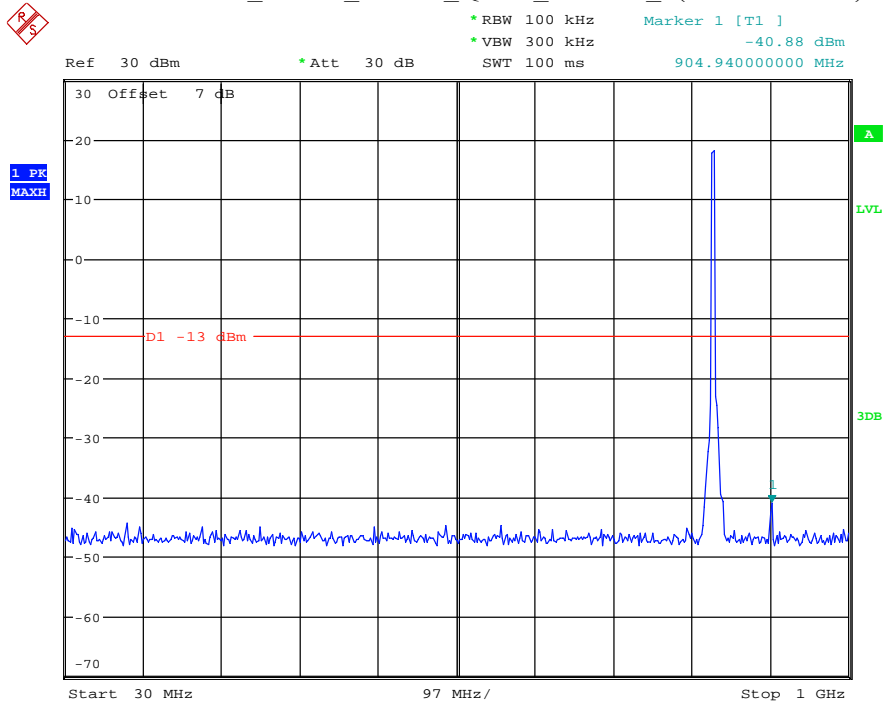

Band 26_3 MHz_Middle_QPSK_RB15#0_1(30MHz-1GHz)

Date: 7.JUL.2021 23:09:33