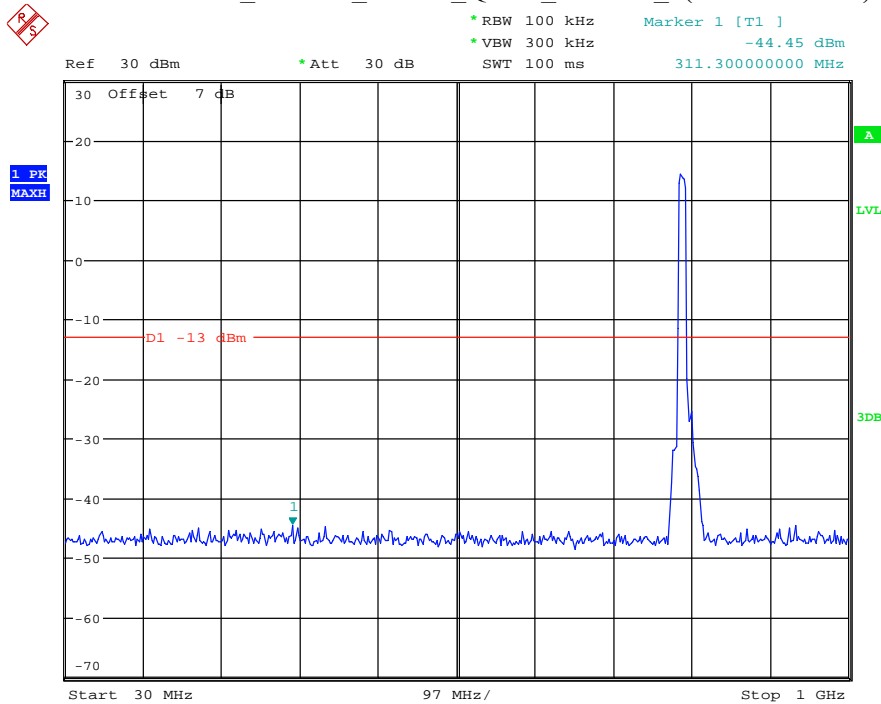

Date: 18.JUL.2021 19:33:13

Band 14_5 MHz_High_QPSK_RB25#0_4(799MHz-805MHz)

Date: 18.JUL.2021 19:38:55

Band 14_5 MHz_High_QPSK_RB25#0_5(1559MHz-1610MHz)

Date: 18.JUL.2021 19:40:49

Band 14_10 MHz_Middle_QPSK_RB50#0_1(30MHz-1GHz)