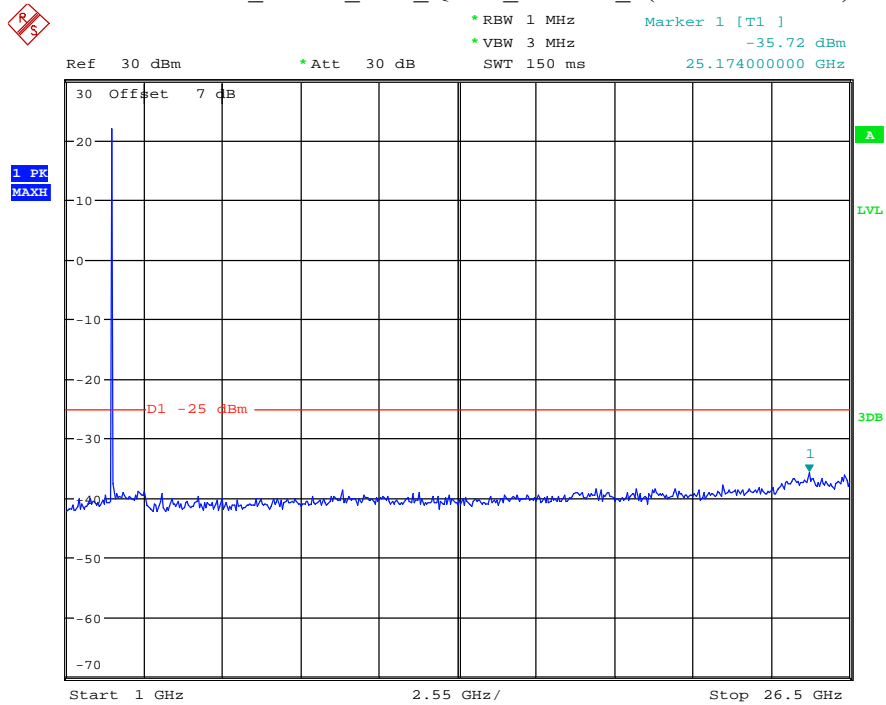

Band 7_5 MHz_Low_QPSK_RB25#0_2(1GHz-26.5GHz)

Date: 7.JUL.2021 22:40:02