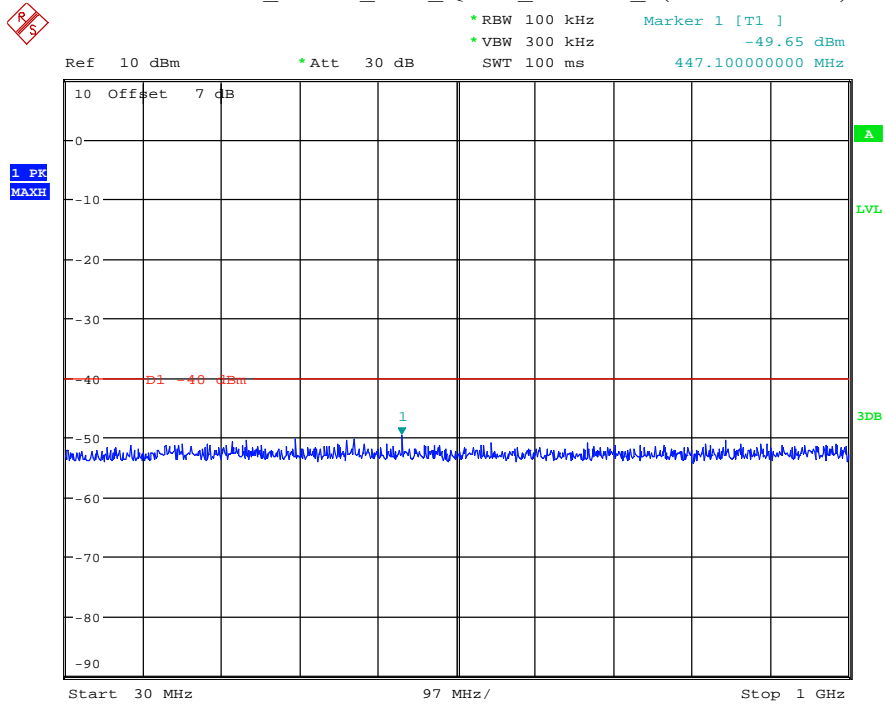

Band 30_5 MHz_Low_QPSK_RB25#0_1(30MHz-1GHz)

Date: 2.SEP.2021 23:26:42