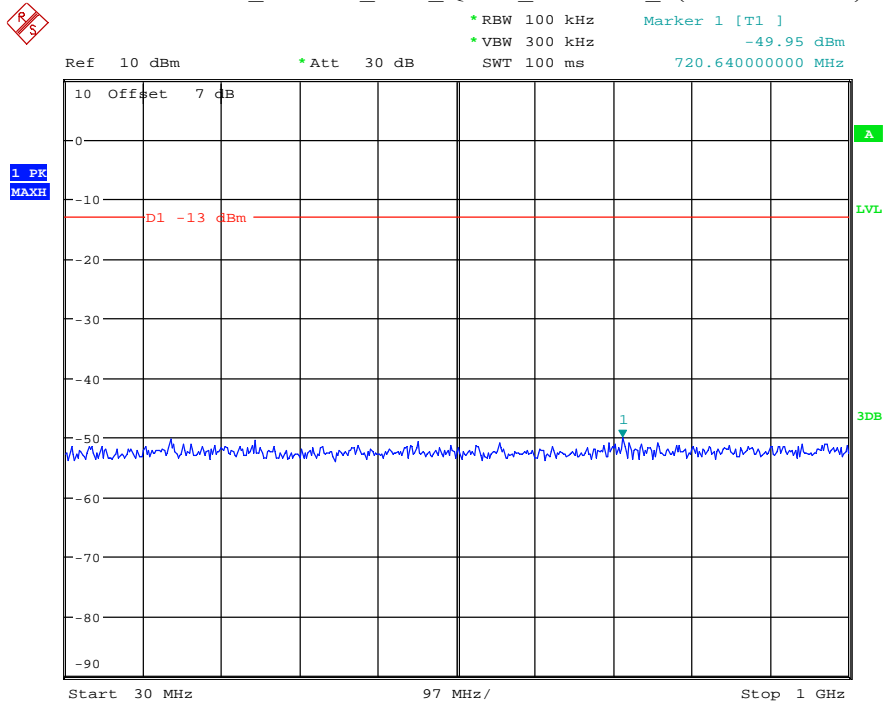

Band 66_20 MHz_Low_QPSK_RB100#0_1(30MHz-1GHz)

Date: 8.JUL.2021 20:21:01