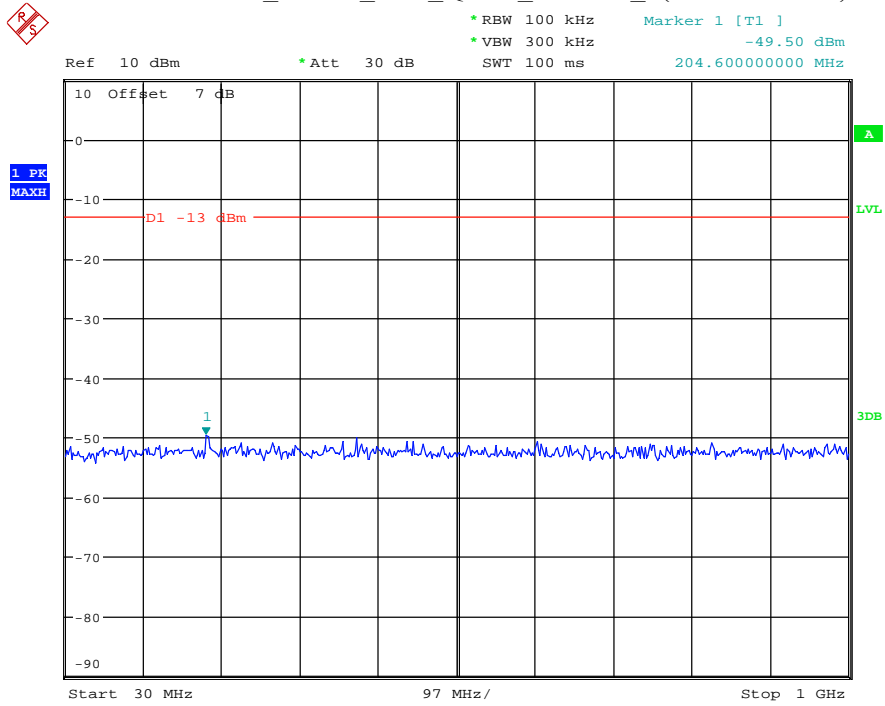

Band 25_3 MHz_Low_QPSK_RB15#0_1(30MHz-1GHz)

Date: 7.JUL.2021 22:58:56