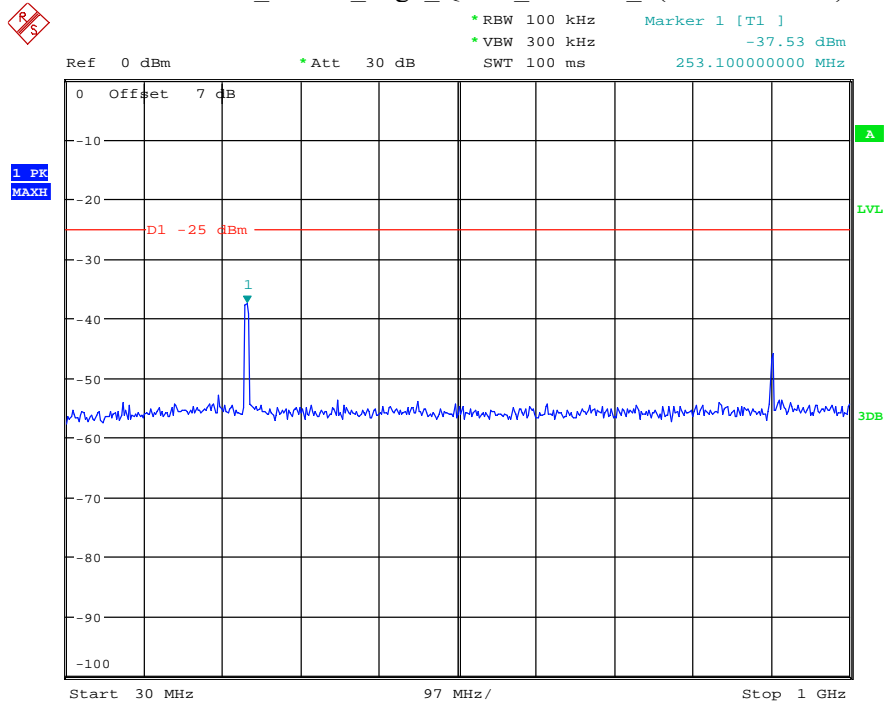

Band 7_5 MHz_High_QPSK_RB25#0_1(30MHz-1GHz)

Date: 7.JUL.2021 22:40:49