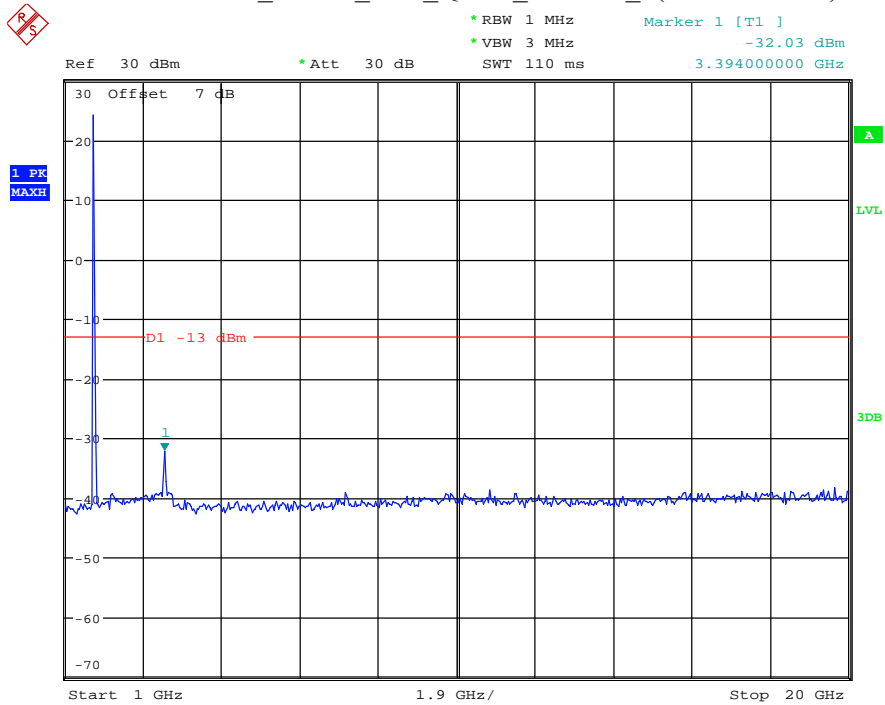

Band 4_3 MHz_Low_QPSK_RB15#0_2(1GHz-20GHz)

Date: 7.JUL.2021 22:24:55