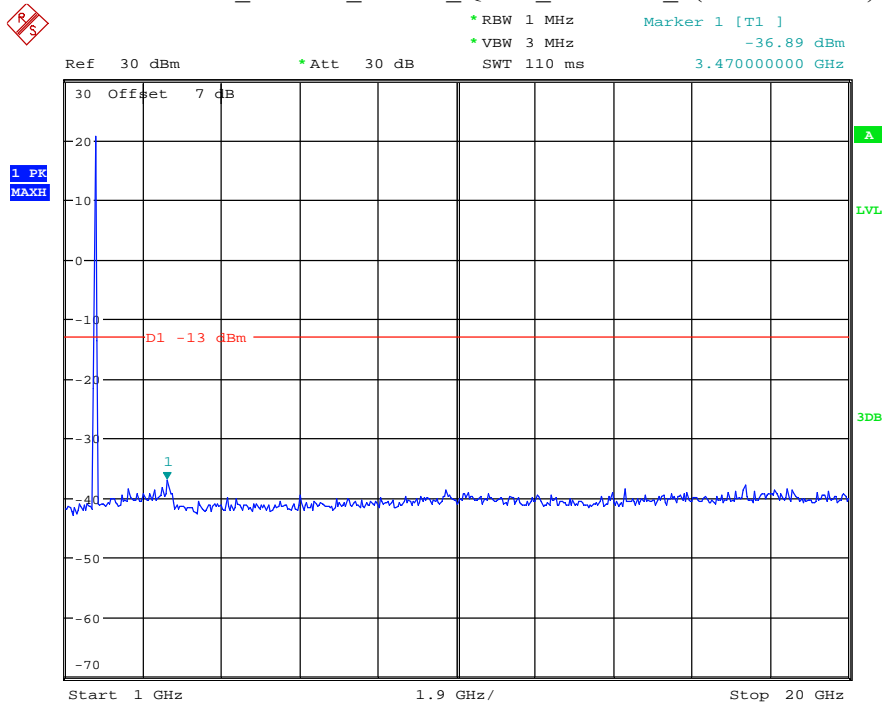

Band 66_20 MHz_Middle_QPSK_RB100#0_2(1GHz-20GHz)

Date: 8.JUL.2021 20:21:49