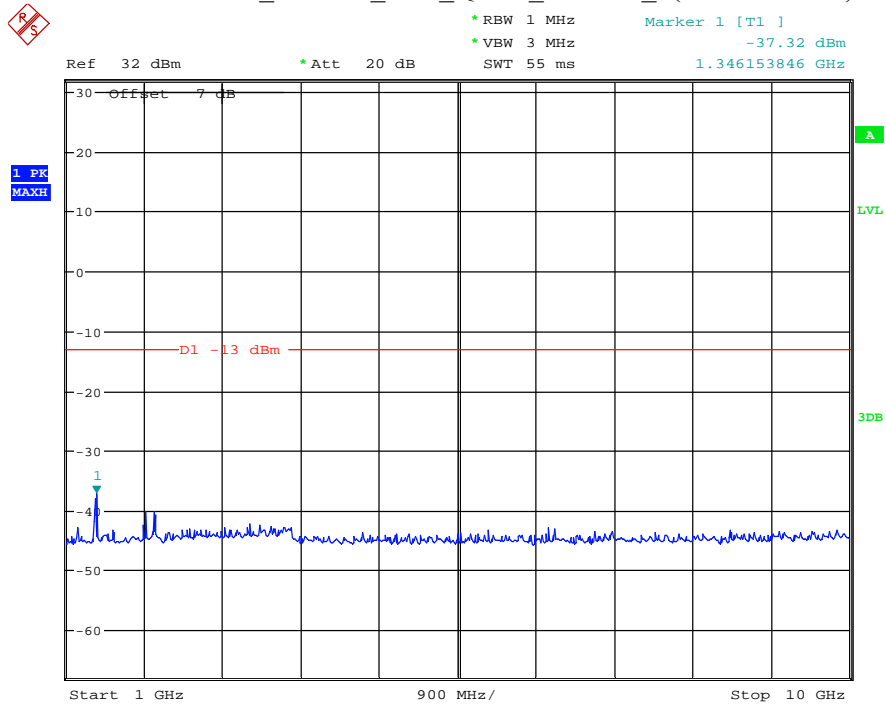

Band 71_15 MHz_Low_QPSK_RB75#0_2(1GHz-10GHz)

Date: 15.JUL.2021 19:08:18