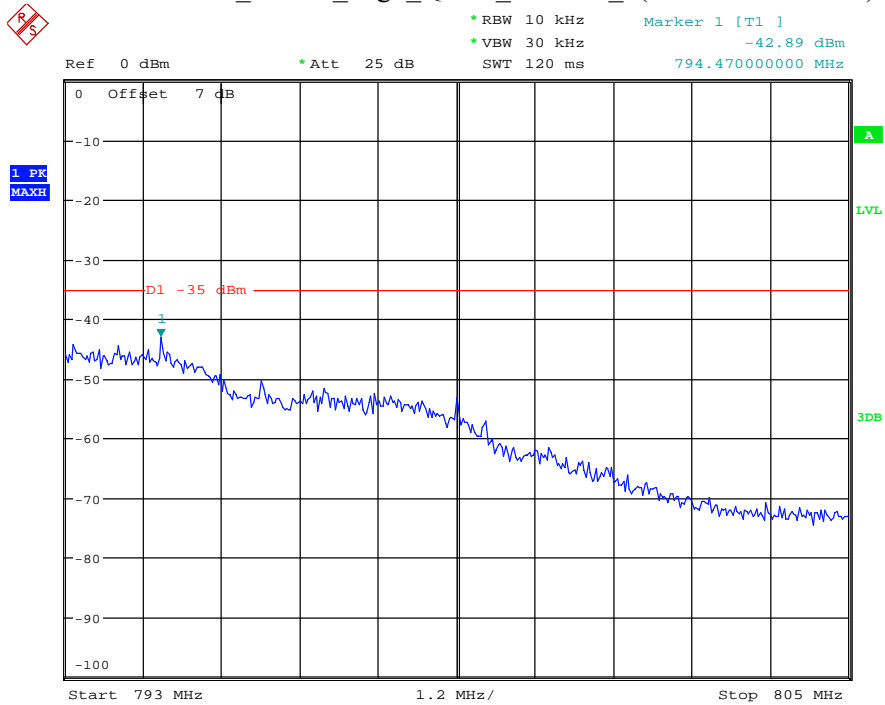

Band 13_5 MHz_High_QPSK_RB25#0_4(793MHz-805MHz)

Date: 18.JUL.2021 19:16:46