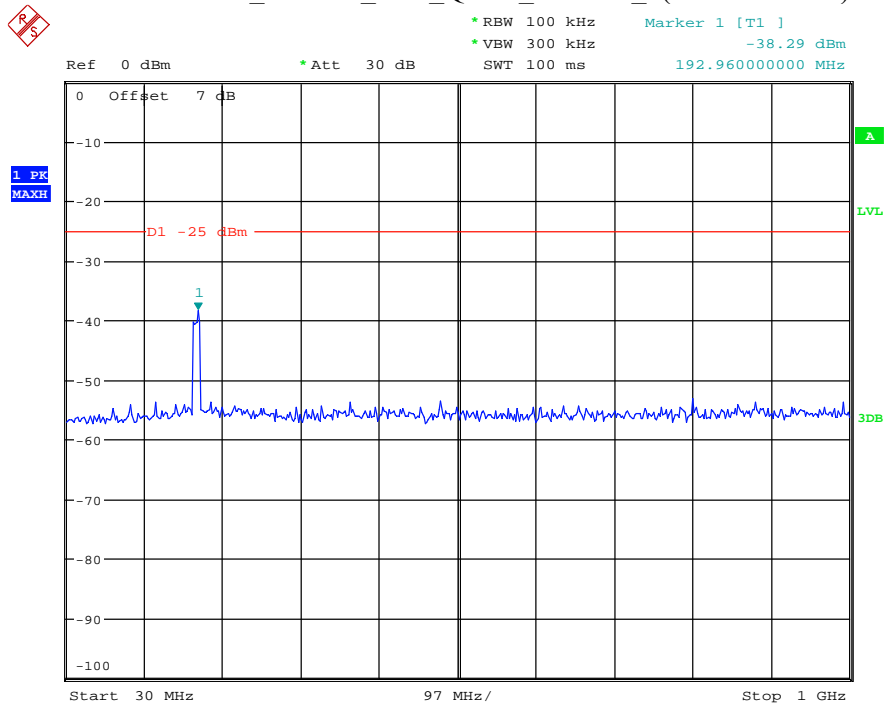

Date: 7.JUL.2021 22:40:31

Band 7_5 MHz_High_QPSK_RB25#0_1(30MHz-1GHz)

Date: 7.JUL.2021 22:40:49

Band 7_5 MHz_High_QPSK_RB25#0_2(1GHz-26.5GHz)

Date: 7.JUL.2021 22:41:00

Band 7_10 MHz_Low_QPSK_RB50#0_1(30MHz-1GHz)