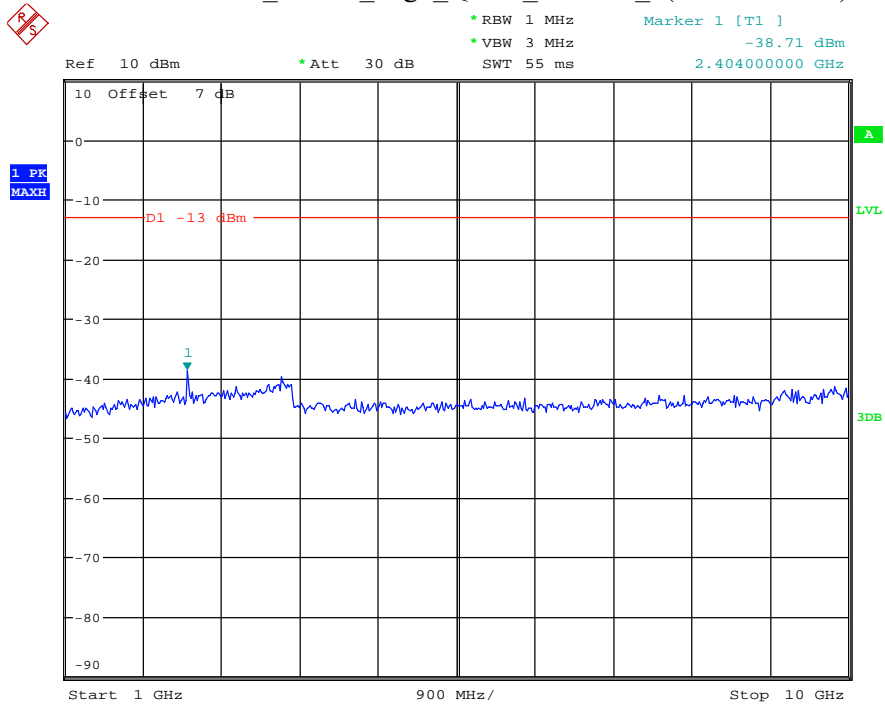

Band 13_5 MHz_High_QPSK_RB25#0_2(1GHz-10GHz)

Date: 7.JUL.2021 22:54:18