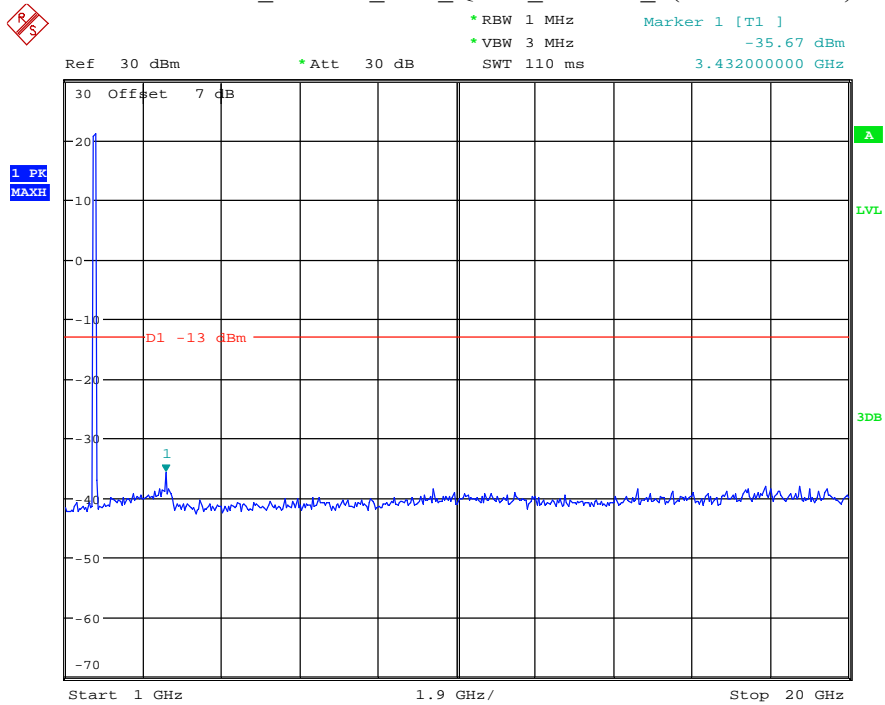

Band 66_15 MHz_Low_QPSK_RB75#0_2(1GHz-20GHz)

Date: 8.JUL.2021 20:19:22