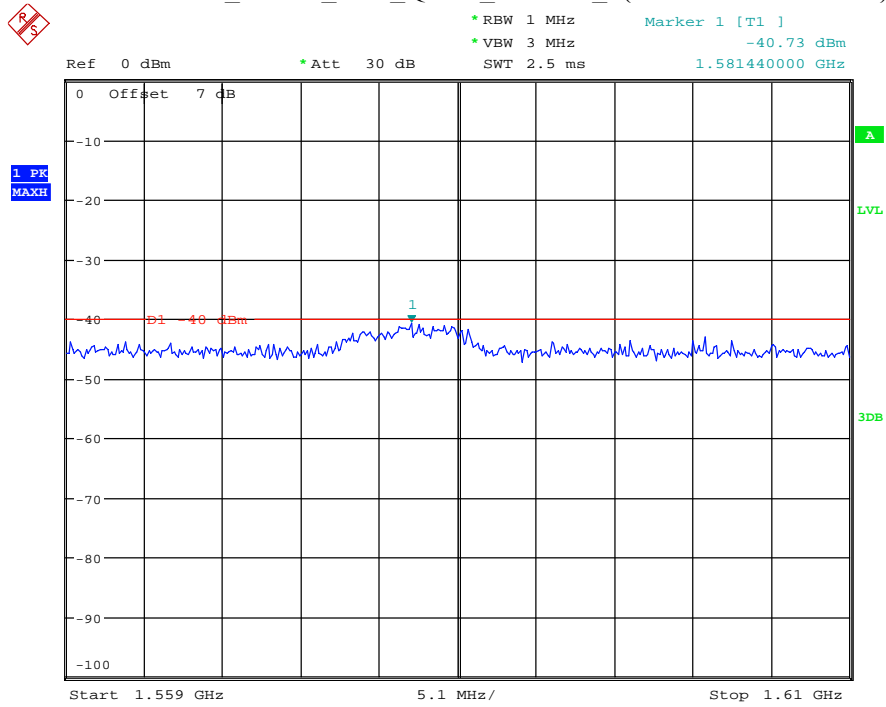

Band 14_5 MHz_Low_QPSK_RB25#0_5(1559MHz-1610MHz)

Date: 18.JUL.2021 19:27:48