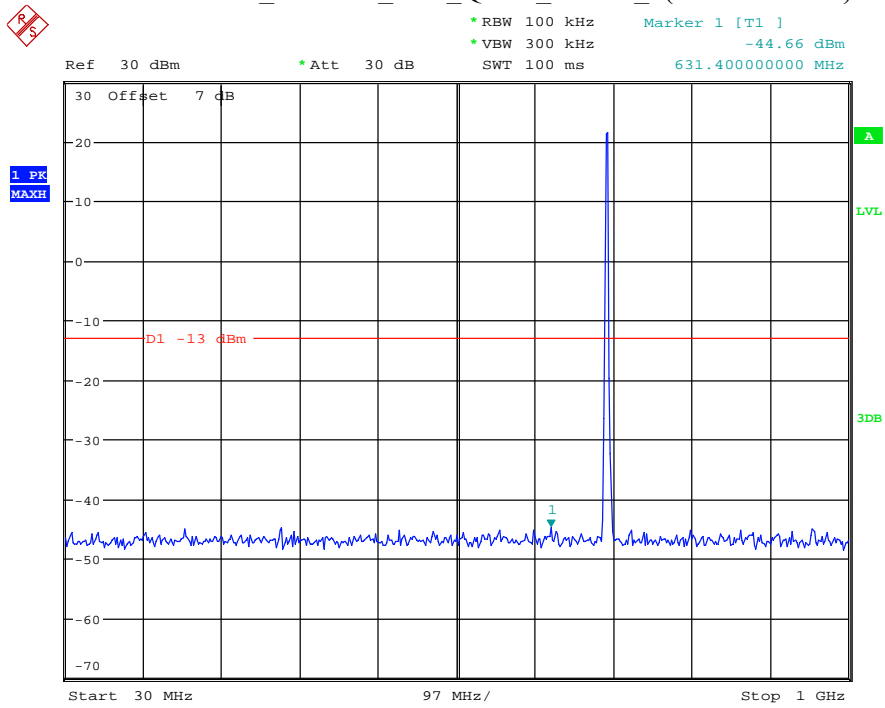

Date: 7.JUL.2021 22:45:53

Band 7_20 MHz_High_QPSK_RB100#0_1(30MHz-1GHz)

Date: 7.JUL.2021 22:46:17

Band 7_20 MHz_High_QPSK_RB100#0_2(1GHz-26.5GHz)

Date: 7.JUL.2021 22:46:29

Band 12_1.4 MHz_Low_QPSK_RB6#0_1(30MHz-1GHz)