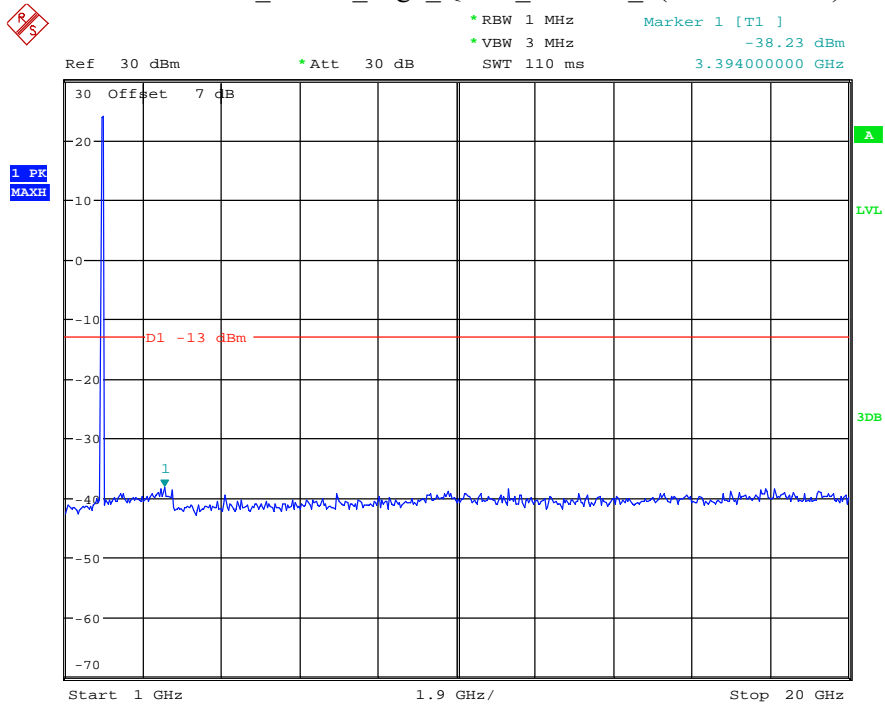

Date: 7.JUL.2021 22:16:56

Band 2_5 MHz_Middle_QPSK_RB25#0_2(1GHz-20GHz)

Date: 7.JUL.2021 22:17:07

Band 2_5 MHz_High_QPSK_RB25#0_1(30MHz-1GHz)

Date: 7.JUL.2021 22:17:25

Band 2_5 MHz_High_QPSK_RB25#0_2(1GHz-20GHz)