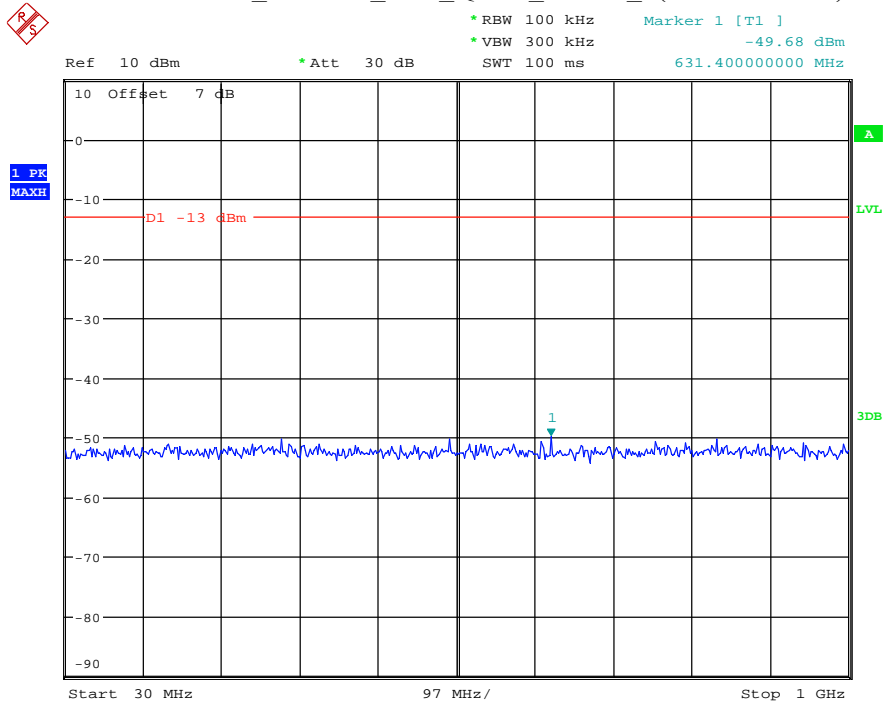

Band 4_1.4 MHz_Low_QPSK_RB6#0_1(30MHz-1GHz)

Date: 7.JUL.2021 22:23:14