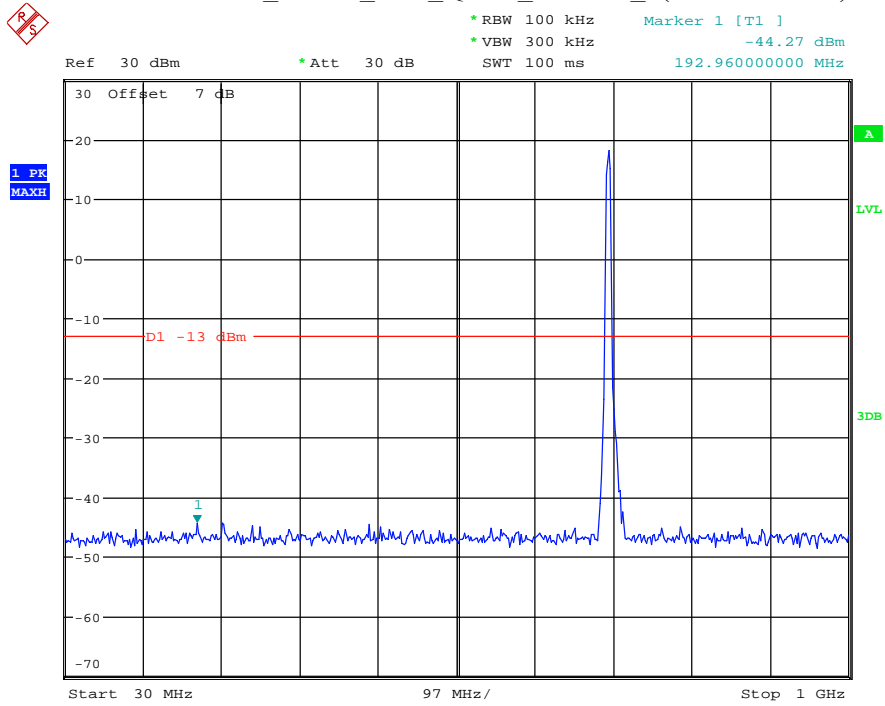

Band 12_5 MHz_Low_QPSK_RB25#0_1(30MHz-1GHz)

Date: 7.JUL.2021 22:49:55