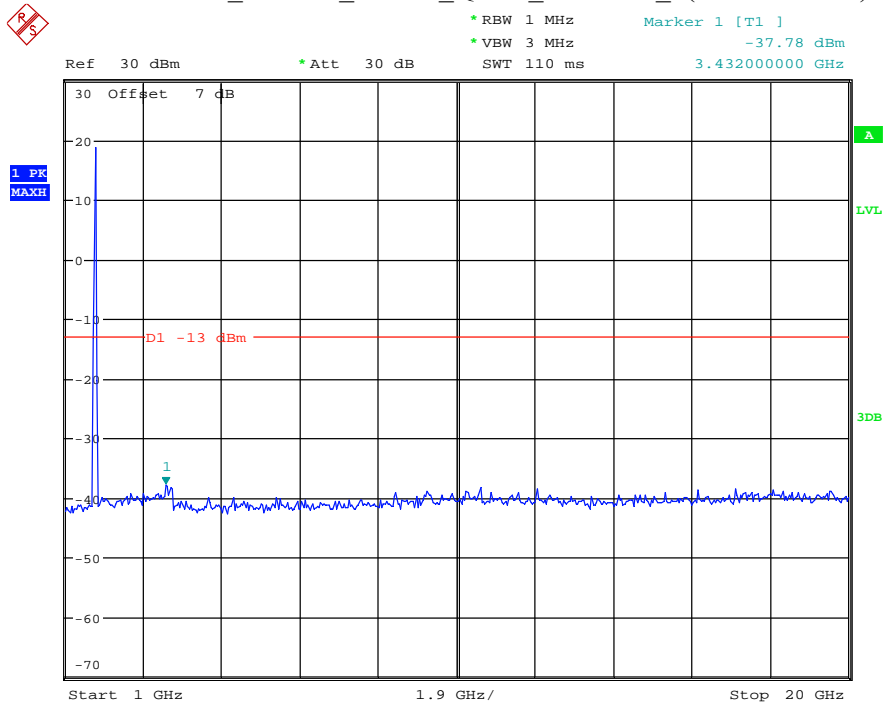

Band 4_20 MHz_Middle_QPSK_RB100#0_2(1GHz-20GHz)

Date: 7.JUL.2021 22:32:19