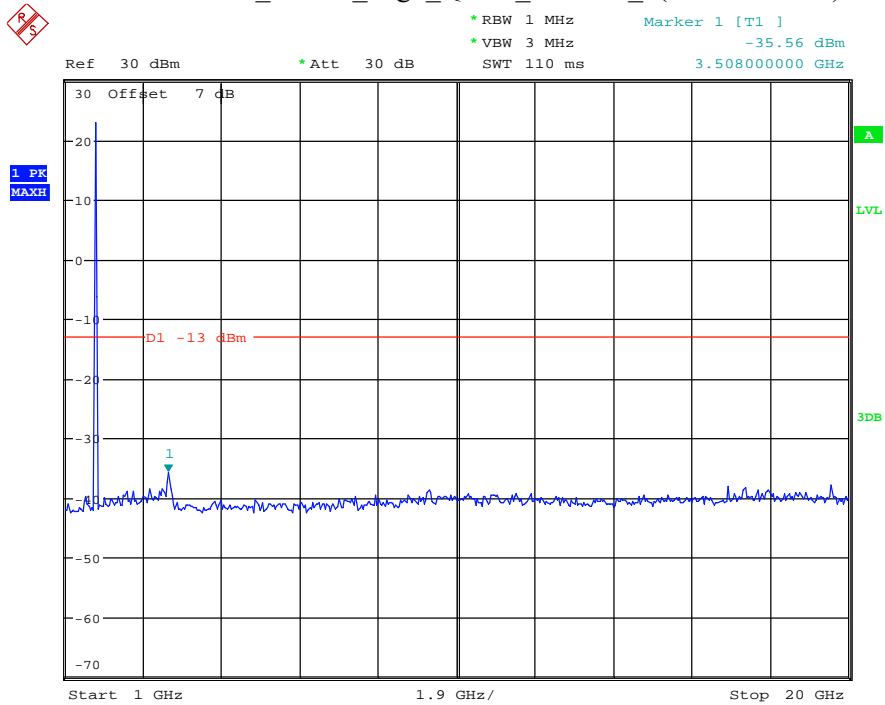

Date: 7.JUL.2021 22:26:46

Band 4_5 MHz_Middle_QPSK_RB25#0_2(1GHz-20GHz)

Date: 7.JUL.2021 22:26:58

Band 4_5 MHz_High_QPSK_RB25#0_1(30MHz-1GHz)

Date: 7.JUL.2021 22:27:19

Band 4_5 MHz_High_QPSK_RB25#0_2(1GHz-20GHz)