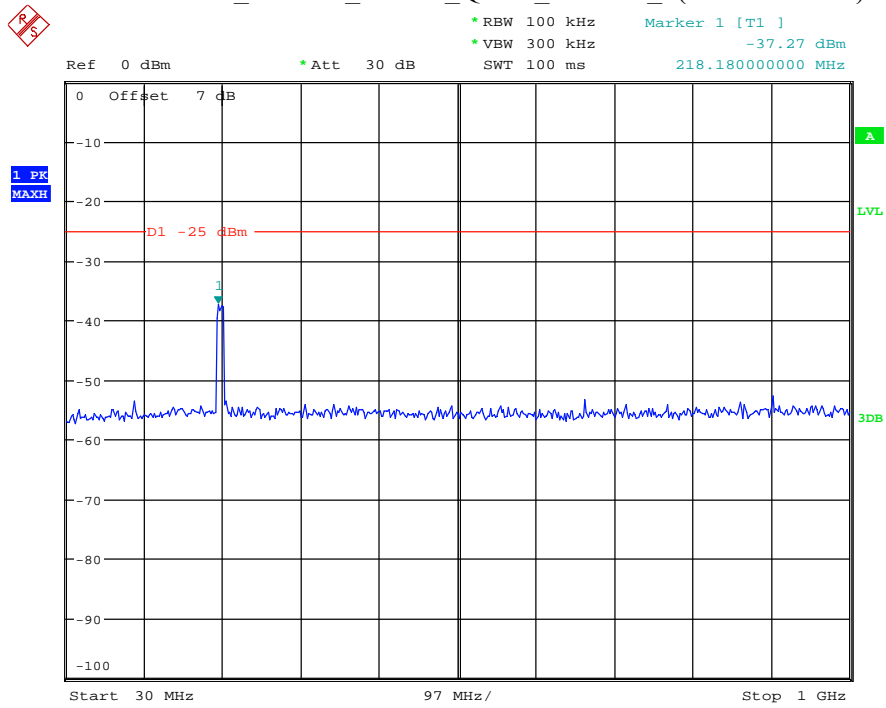

Band 7_10 MHz_Middle_QPSK_RB50#0_1(30MHz-1GHz)

Date: 7.JUL.2021 22:41:57