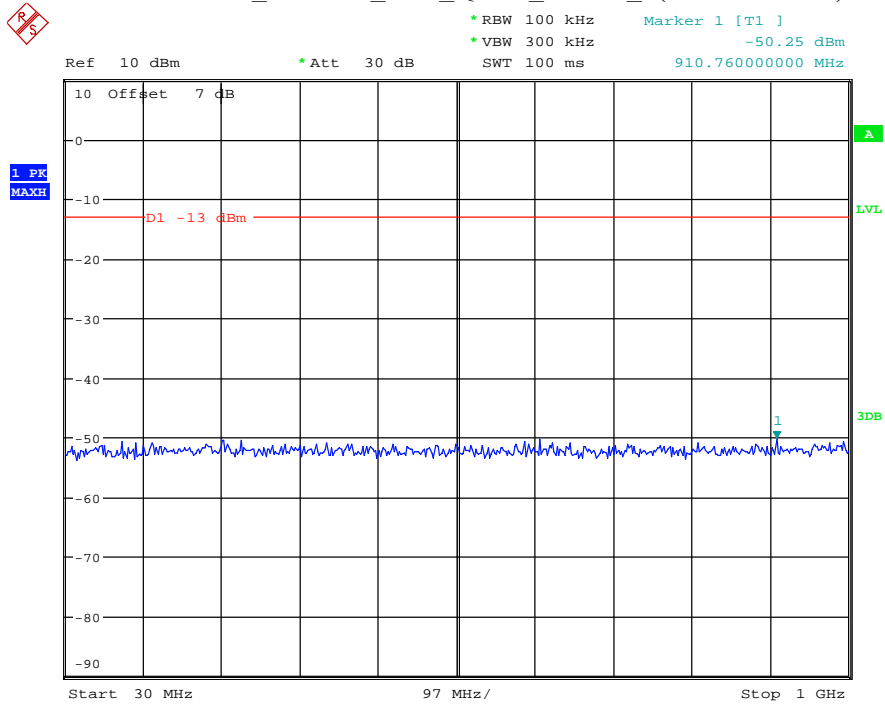

Please refer to following plots:

Band 2_1.4 MHz_Low_QPSK_RB6#0_1(30MHz-1GHz)

Date: 7.JUL.2021 22:13:18

Band 2_1.4 MHz_Low_QPSK_RB6#0_2(1GHz-20GHz)

Date: 7.JUL.2021 22:13:29

Band 2_1.4 MHz_Middle_QPSK_RB6#0_1(30MHz-1GHz)