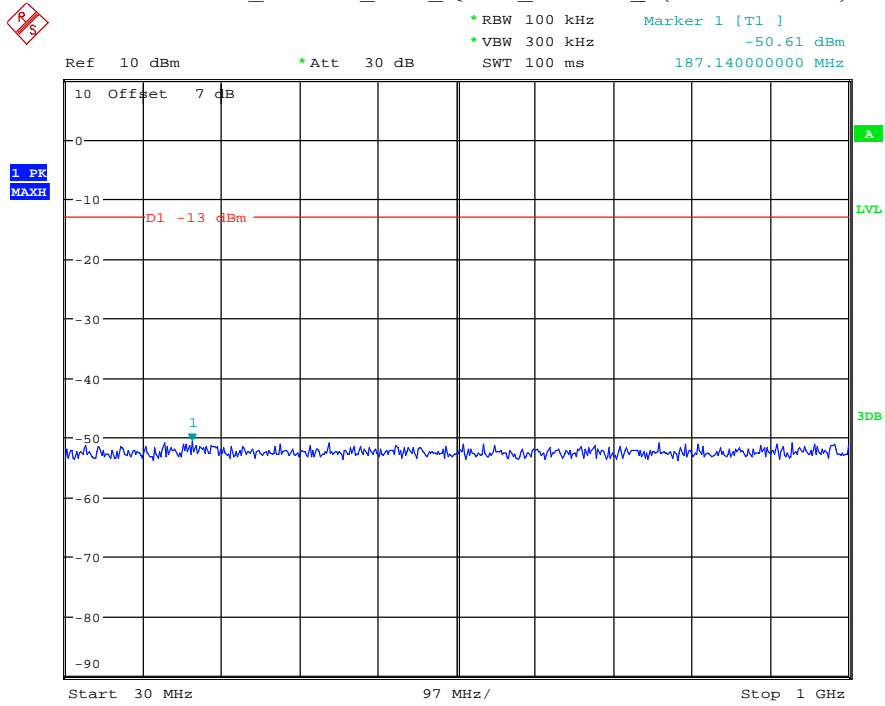

Band 4_15 MHz_Low_QPSK_RB75#0_1(30MHz-1GHz)

Date: 7.JUL.2021 22:29:36