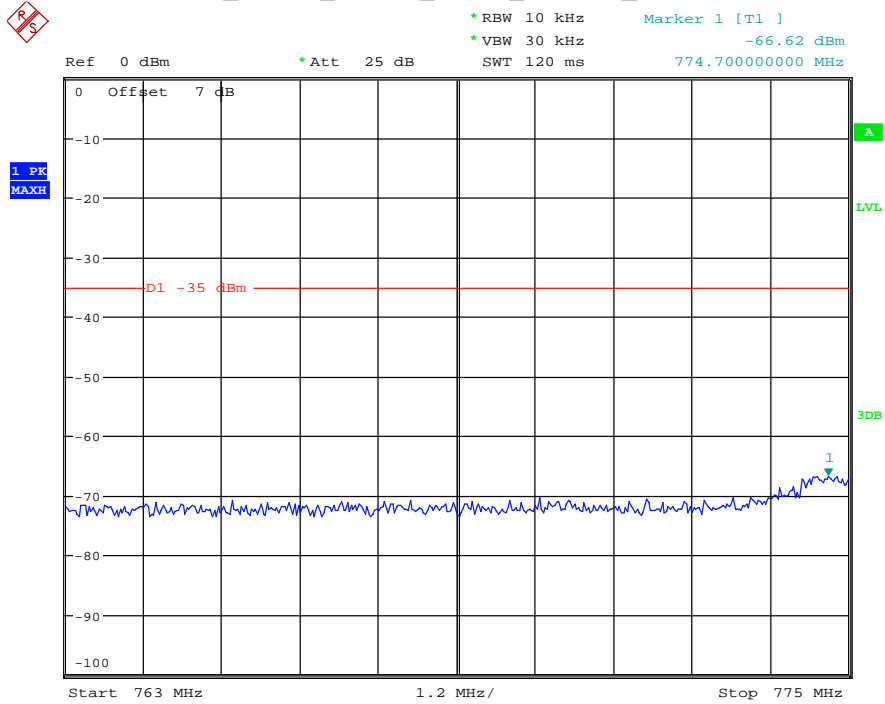

Date: 18.JUL.2021 19:12:23

Band 13_5 MHz_Middle_QPSK_RB25#0_1(30MHz-1GHz)

Date: 7.JUL.2021 22:53:34

Band 13_5 MHz_Middle_QPSK_RB25#0_2(1GHz-10GHz)

Date: 7.JUL.2021 22:53:45

Band 13_5 MHz_Middle_QPSK_RB25#0_3(763MHz-775MHz)