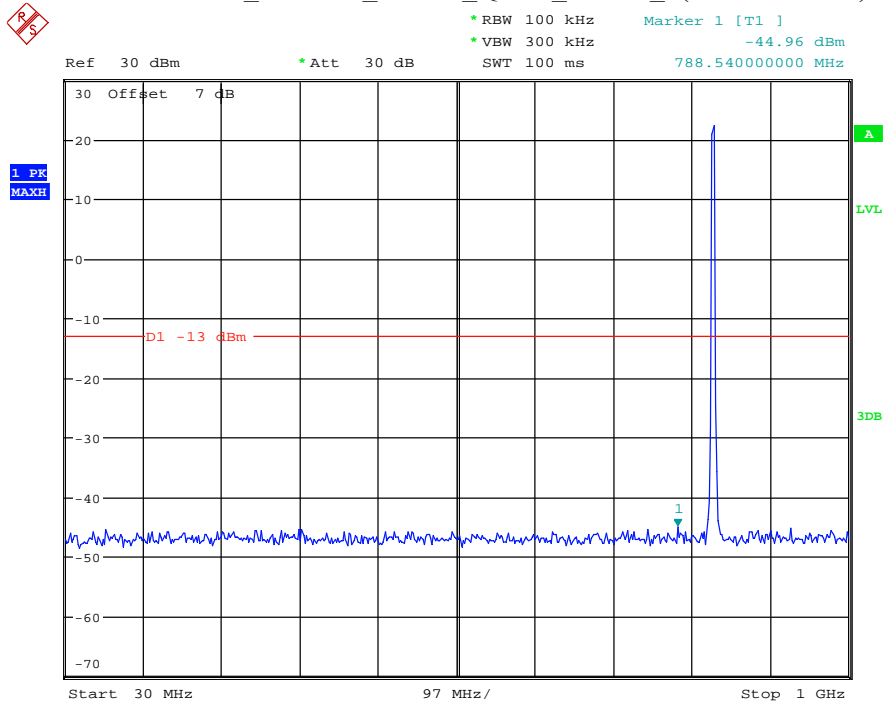

Band 26_1.4 MHz_Middle_QPSK_RB6#0_1(30MHz-1GHz)

Date: 7.JUL.2021 23:07:54