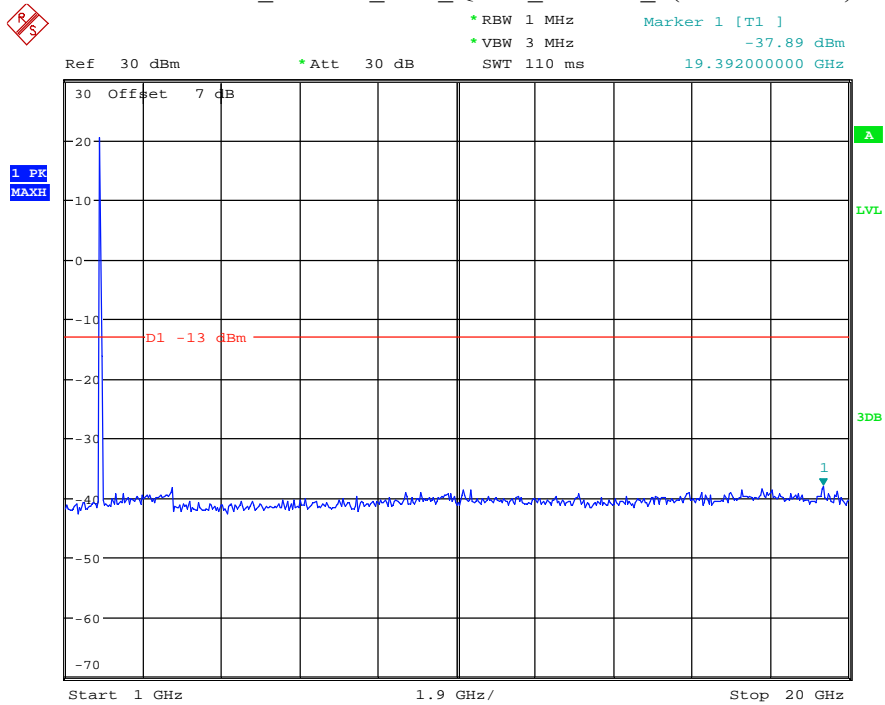

Date: 7.JUL.2021 23:01:31

Band 25_5 MHz_High_QPSK_RB25#0_2(1GHz-20GHz)

Date: 7.JUL.2021 23:01:42

Band 25_10 MHz_Low_QPSK_RB50#0_1(30MHz-1GHz)

Date: 7.JUL.2021 23:02:04

Band 25_10 MHz_Low_QPSK_RB50#0_2(1GHz-20GHz)