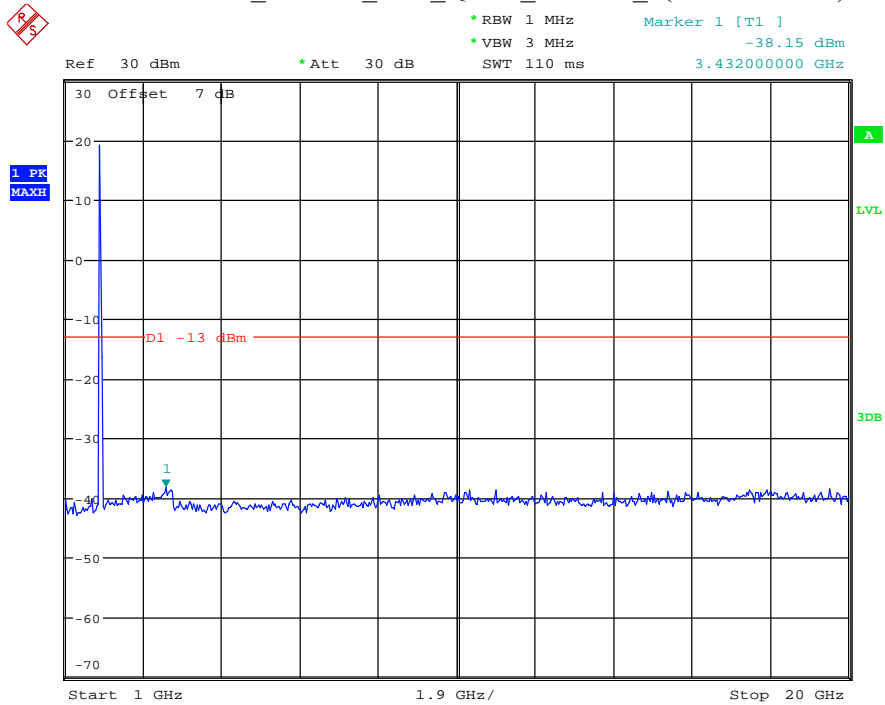

Band 2_15 MHz_Low_QPSK_RB75#0_2(1GHz-20GHz)

Date: 7.JUL.2021 22:19:52