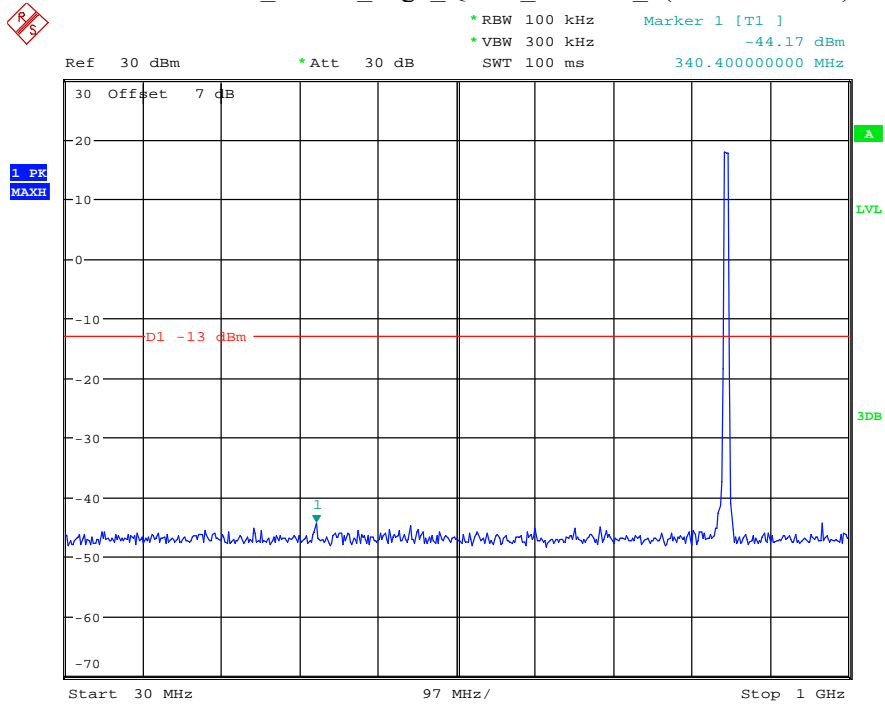

Band 26_3 MHz_High_QPSK_RB15#0_1(30MHz-1GHz)

Date: 7.JUL.2021 23:10:02