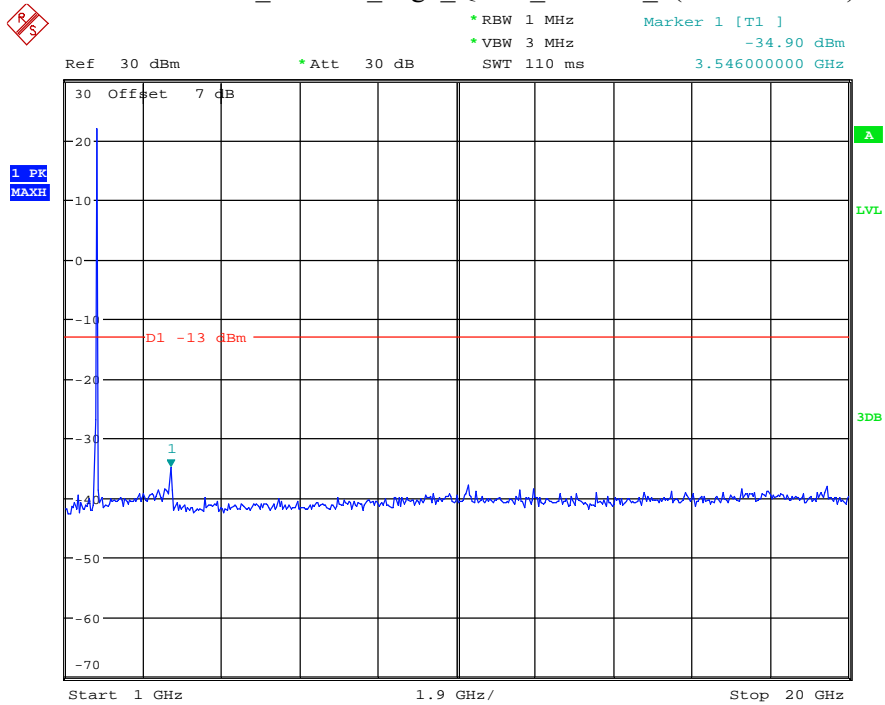

Band 66_10 MHz_High_QPSK_RB50#0_2(1GHz-20GHz)

Date: 8.JUL.2021 20:18:44