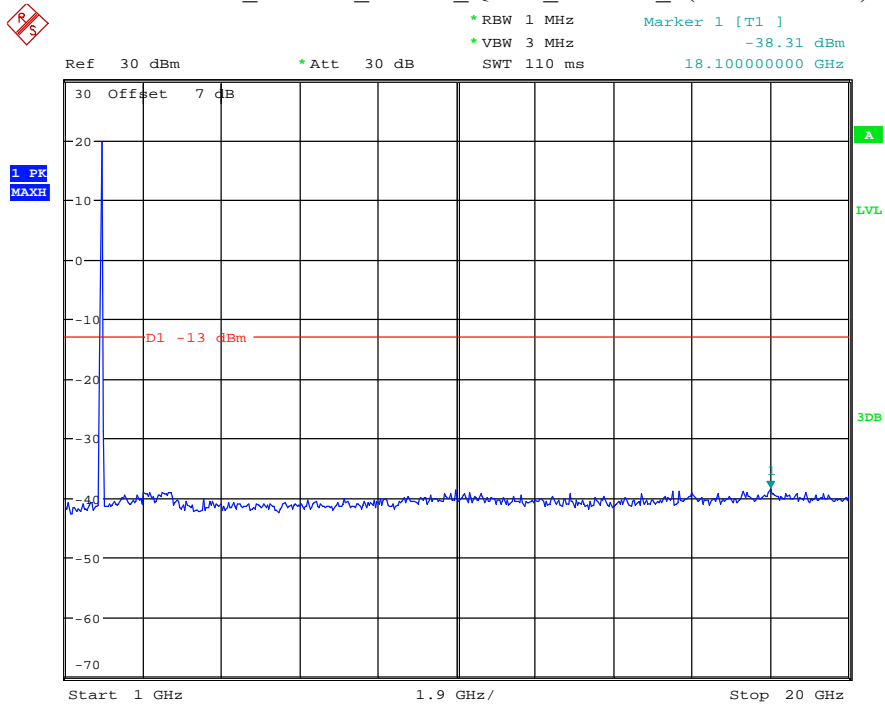

Band 25_15 MHz_Middle_QPSK_RB75#0_2(1GHz-20GHz)

Date: 7.JUL.2021 23:04:36