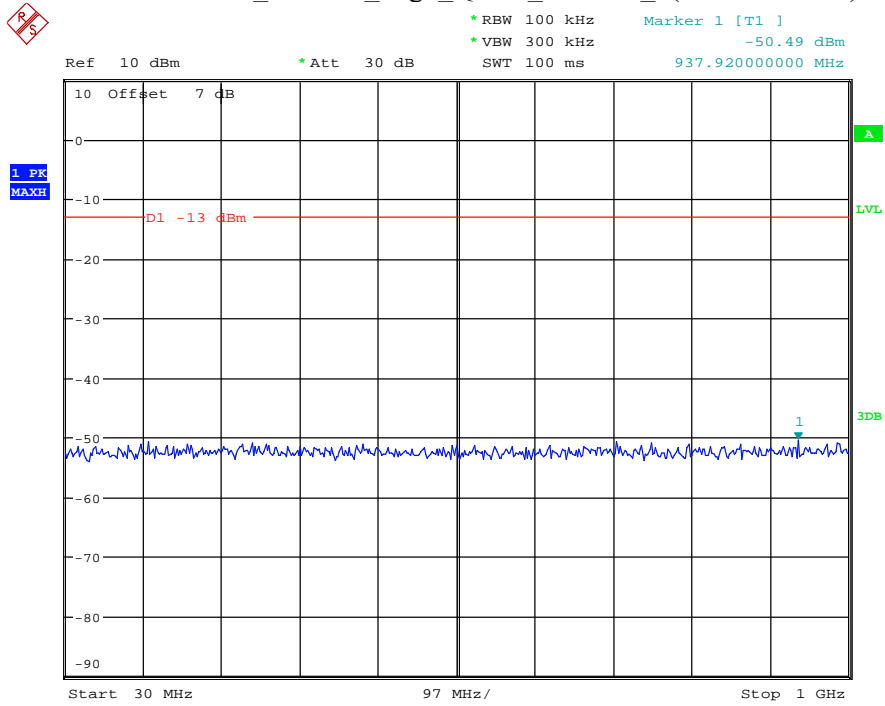

Date: 7.JUL.2021 23:04:00

Band 25_15 MHz_Middle_QPSK_RB75#0_1(30MHz-1GHz)

Date: 7.JUL.2021 23:04:24

Band 25_15 MHz_Middle_QPSK_RB75#0_2(1GHz-20GHz)

Date: 7.JUL.2021 23:04:36

Band 25_15 MHz_High_QPSK_RB75#0_1(30MHz-1GHz)