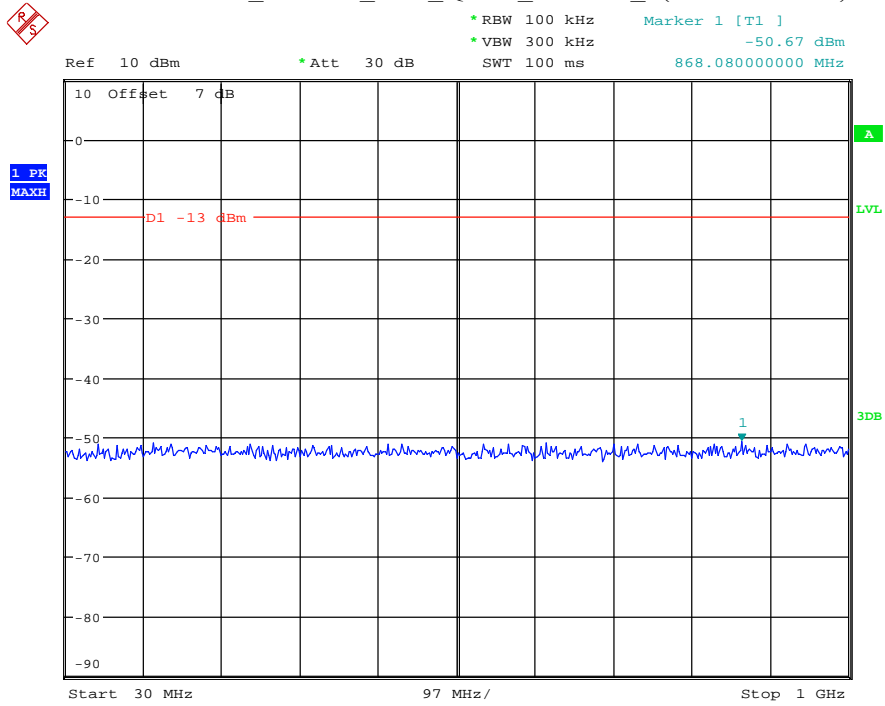

Band 2_15 MHz_Low_QPSK_RB75#0_1(30MHz-1GHz)

Date: 7.JUL.2021 22:19:41