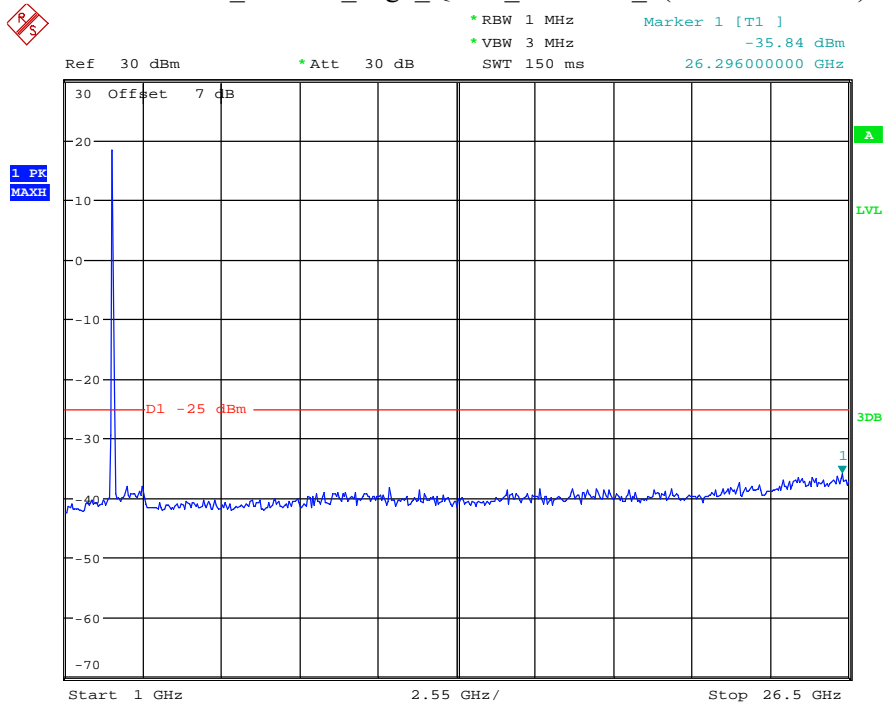

Band 7_20 MHz_High_QPSK_RB100#0_2(1GHz-26.5GHz)

Date: 7.JUL.2021 22:46:29