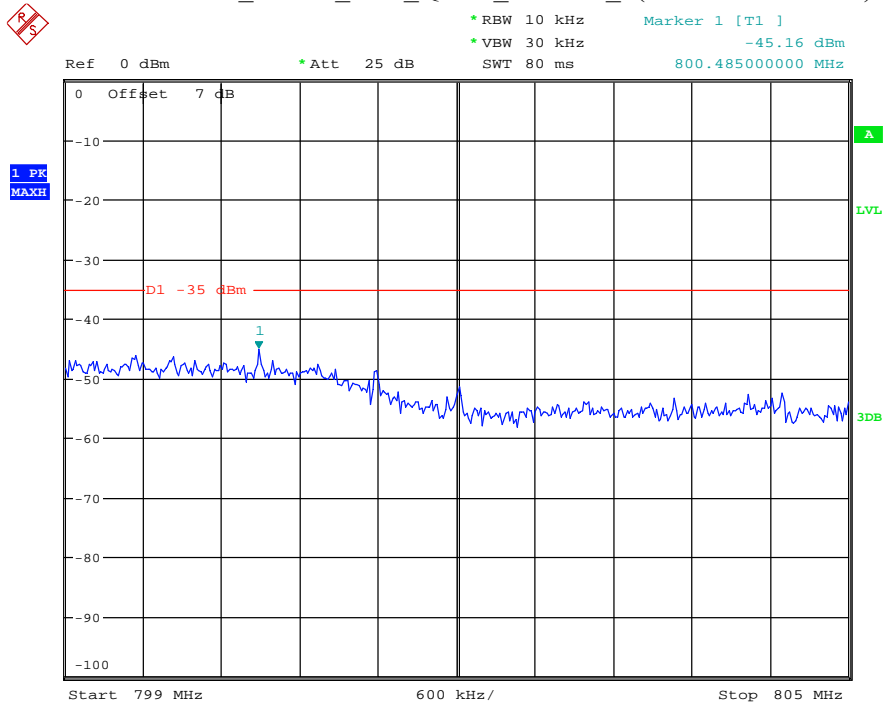

Date: 7.JUL.2021 22:55:14

Band 14_5 MHz_Low_QPSK_RB25#0_2(1GHz-10GHz)

Date: 7.JUL.2021 22:55:26

Band 14_5 MHz_Low_QPSK_RB25#0_3(769MHz-775MHz)

Date: 18.JUL.2021 19:25:55

Band 14_5 MHz_Low_QPSK_RB25#0_4(799MHz-805MHz)