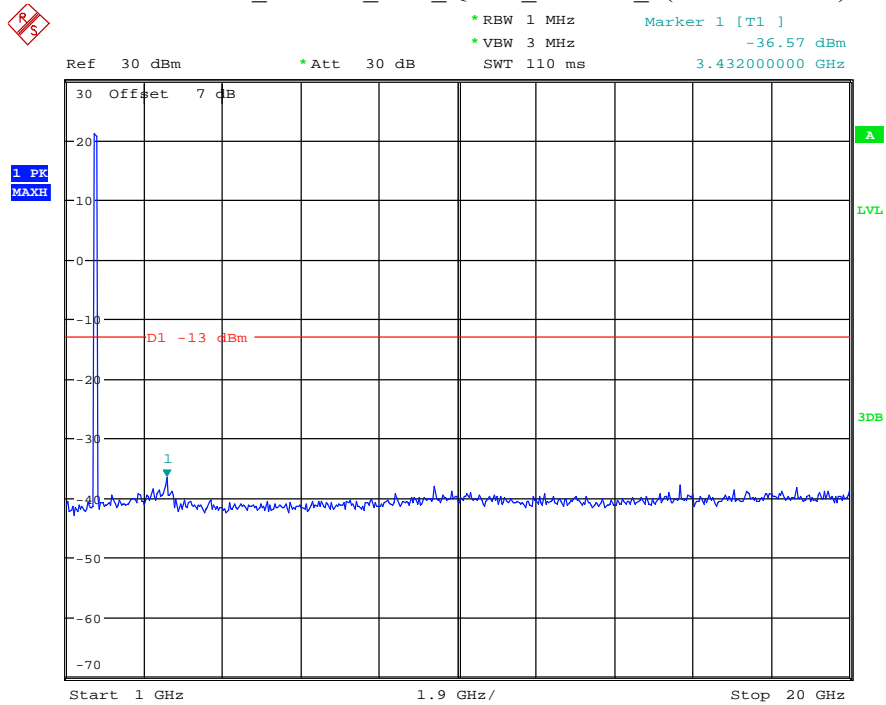

Band 4_10 MHz_Low_QPSK_RB50#0_2(1GHz-20GHz)

Date: 7.JUL.2021 22:28:06