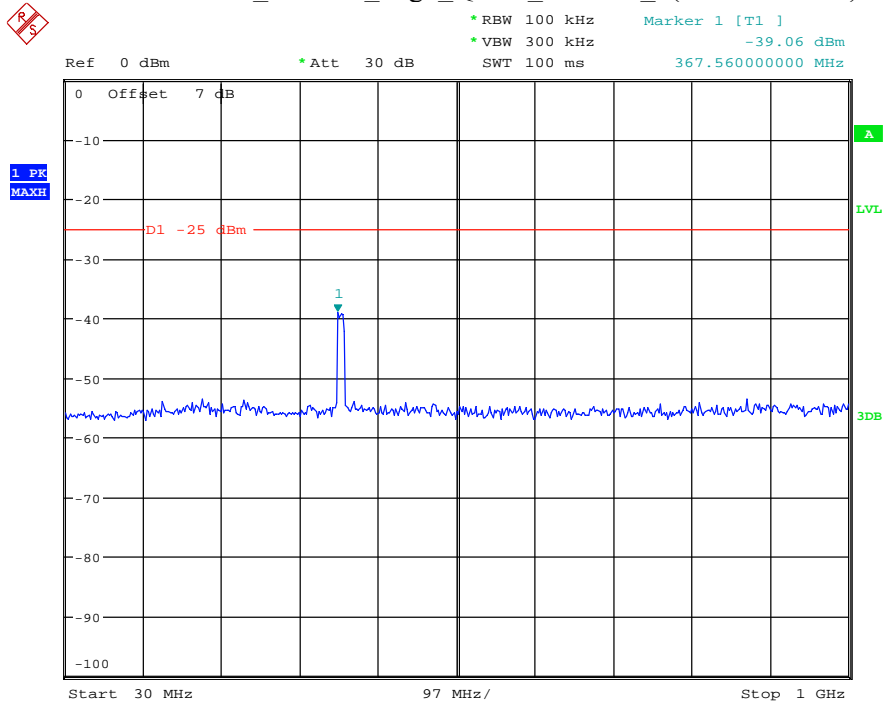

Band 41_10 MHz_High_QPSK_RB50#0_1(30MHz-1GHz)

Date: 8.JUL.2021 19:04:38