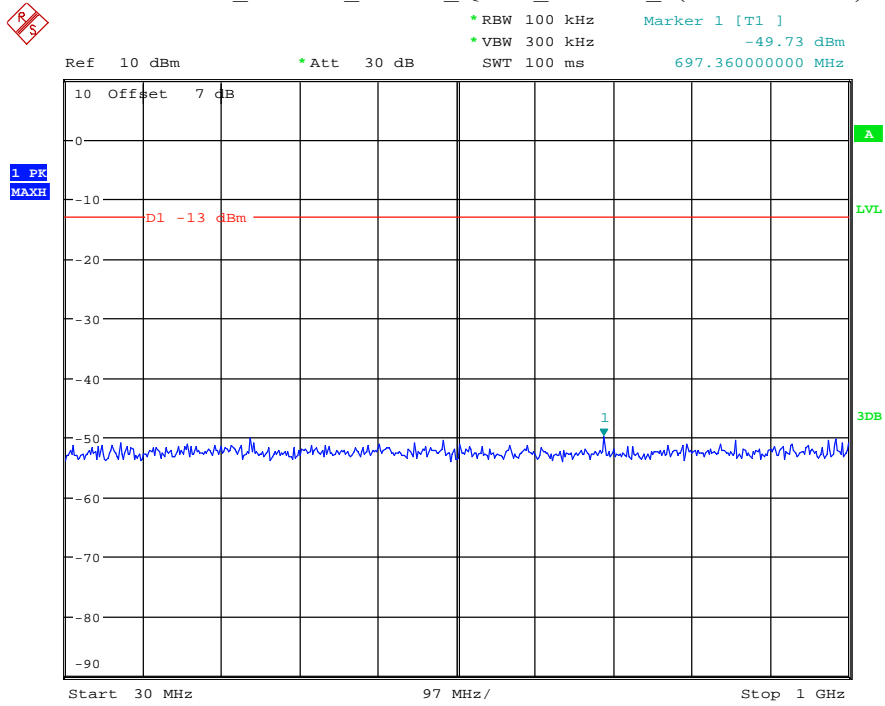

Date: 7.JUL.2021 22:19:14

Band 2_15 MHz_Low_QPSK_RB75#0_1(30MHz-1GHz)

Date: 7.JUL.2021 22:19:41

Band 2_15 MHz_Low_QPSK_RB75#0_2(1GHz-20GHz)

Date: 7.JUL.2021 22:19:52

Band 2_15 MHz_Middle_QPSK_RB75#0_1(30MHz-1GHz)