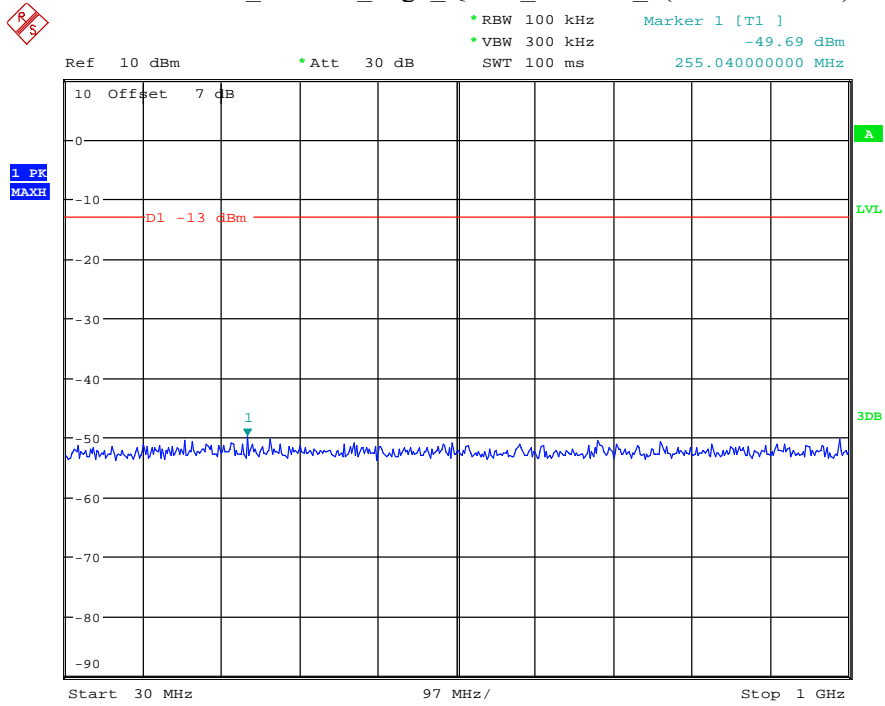

Band 4_10 MHz_High_QPSK_RB50#0_1(30MHz-1GHz)

Date: 7.JUL.2021 22:28:58