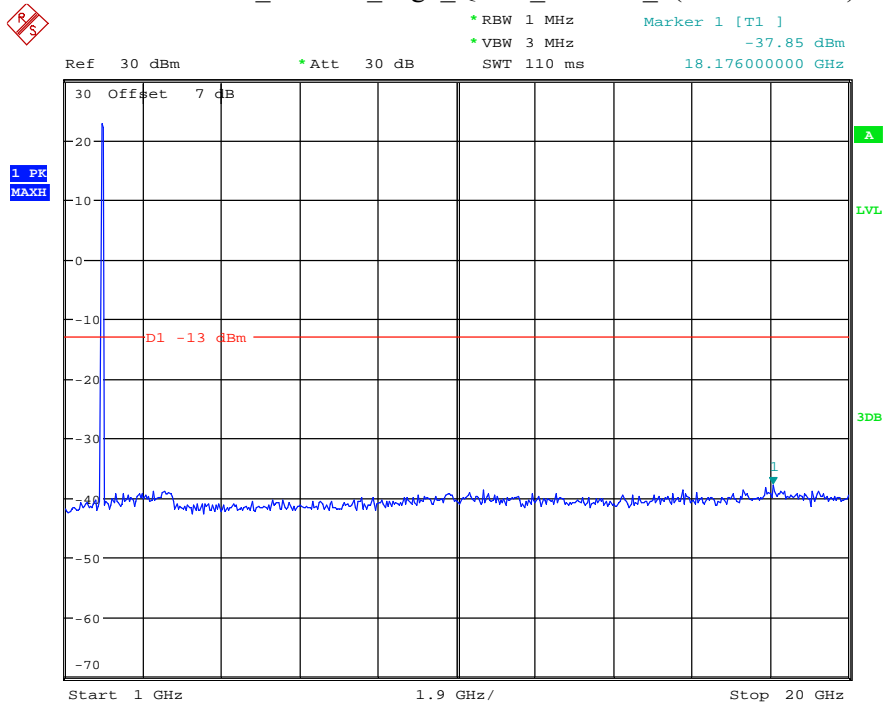

Band 25_10 MHz_High_QPSK_RB50#0_2(1GHz-20GHz)

Date: 7.JUL.2021 23:03:19