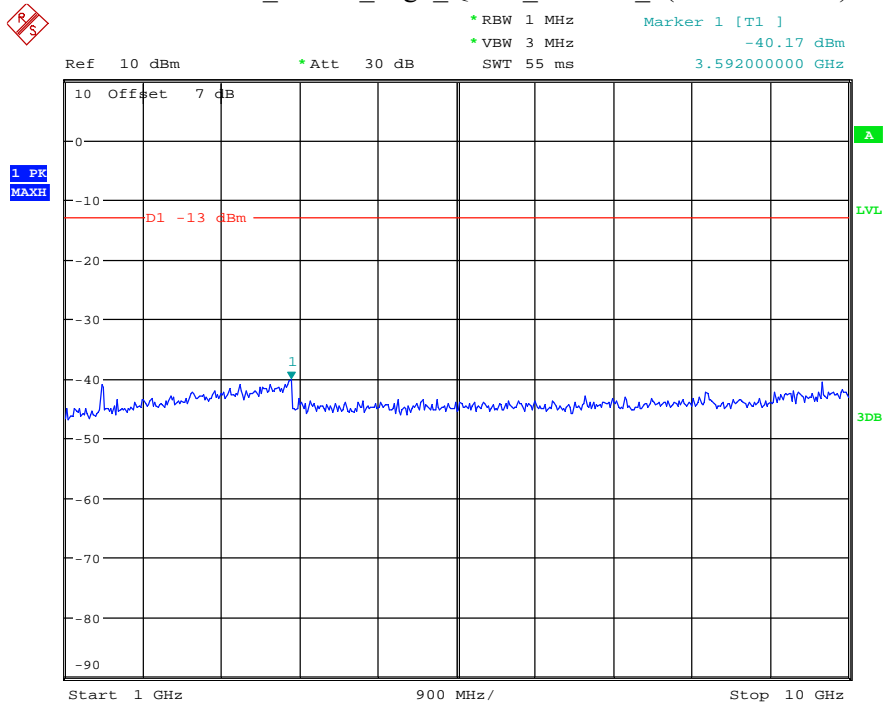

Date: 7.JUL.2021 22:50:24

Band 12_5 MHz_Middle_QPSK_RB25#0_2(1GHz-10GHz)

Date: 7.JUL.2021 22:50:36

Band 12_5 MHz_High_QPSK_RB25#0_1(30MHz-1GHz)

Date: 7.JUL.2021 22:50:53

Band 12_5 MHz_High_QPSK_RB25#0_2(1GHz-10GHz)