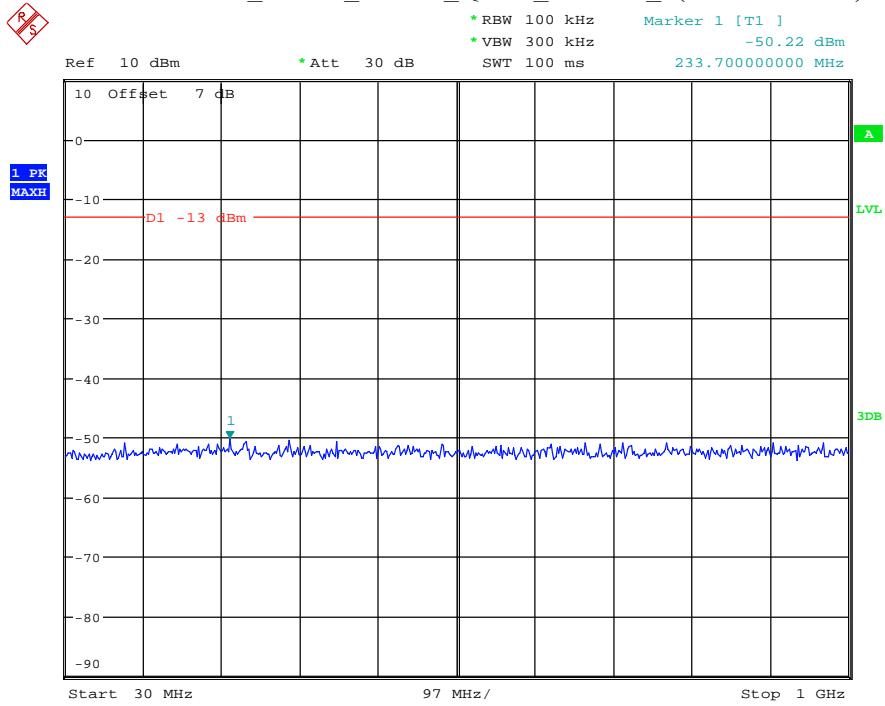

Band 66_3 MHz_Middle_QPSK_RB15#0_1(30MHz-1GHz)

Date: 8.JUL.2021 20:14:54