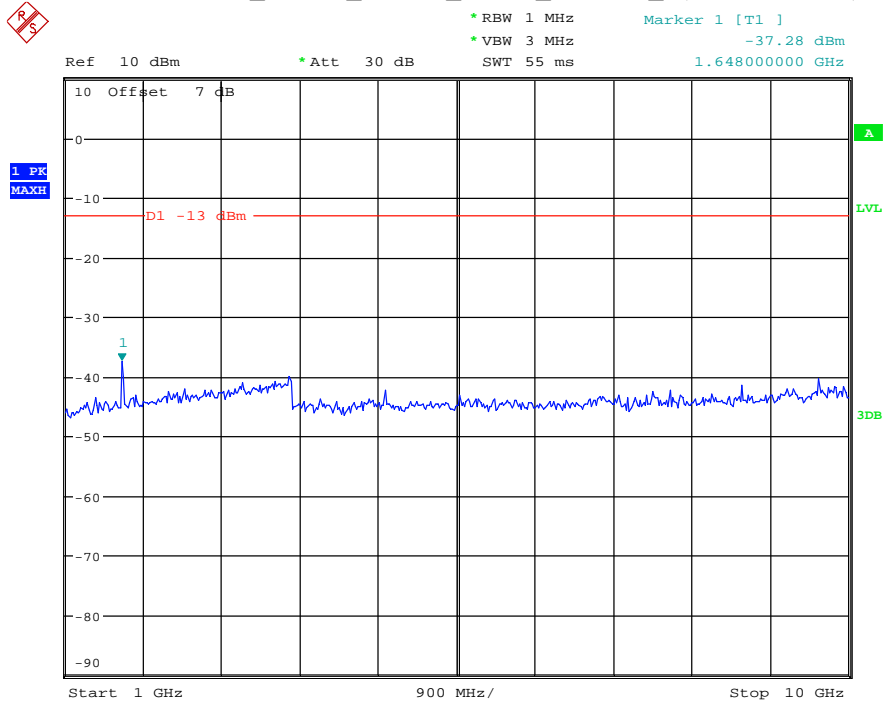

Date: 7.JUL.2021 23:08:26

Band 26_1.4 MHz_High_QPSK_RB6#0_2(1GHz-10GHz)

Date: 7.JUL.2021 23:08:38

Band 26_3 MHz_Middle_QPSK_RB15#0_1(30MHz-1GHz)

Date: 7.JUL.2021 23:09:33

Band 26_3 MHz_Middle_QPSK_RB15#0_2(1GHz-10GHz)