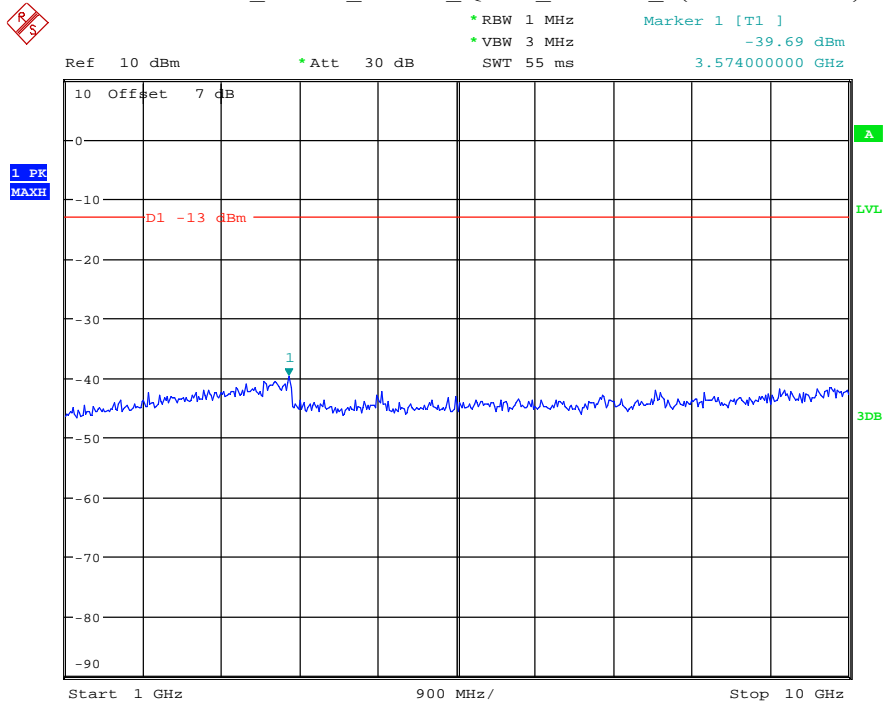

Band 13_5 MHz_Middle_QPSK_RB25#0_2(1GHz-10GHz)

Date: 7.JUL.2021 22:53:45