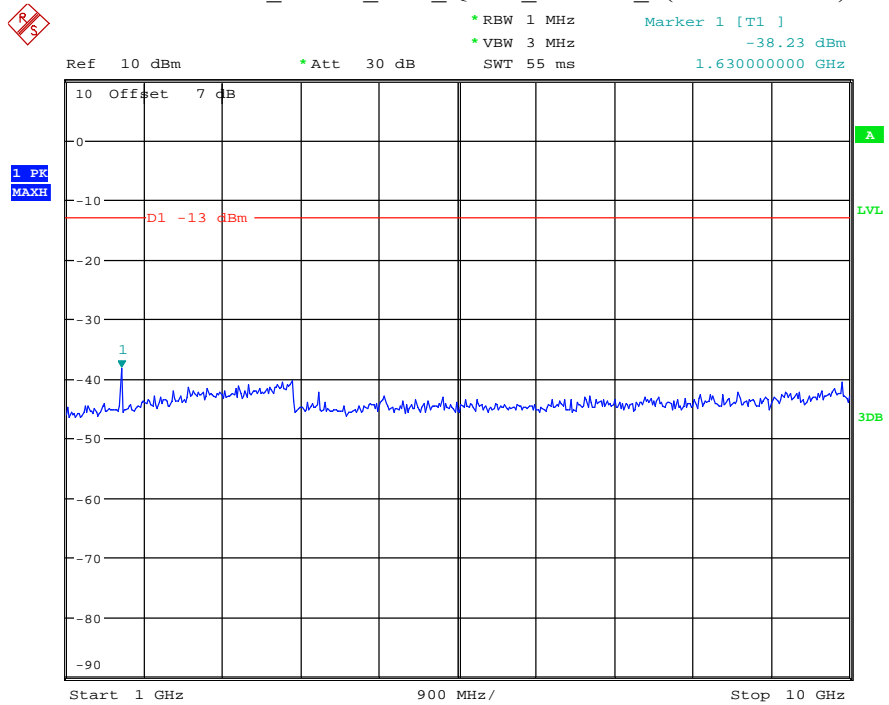

Band 26_5 MHz_Low_QPSK_RB25#0_2(1GHz-10GHz)

Date: 7.JUL.2021 23:10:45