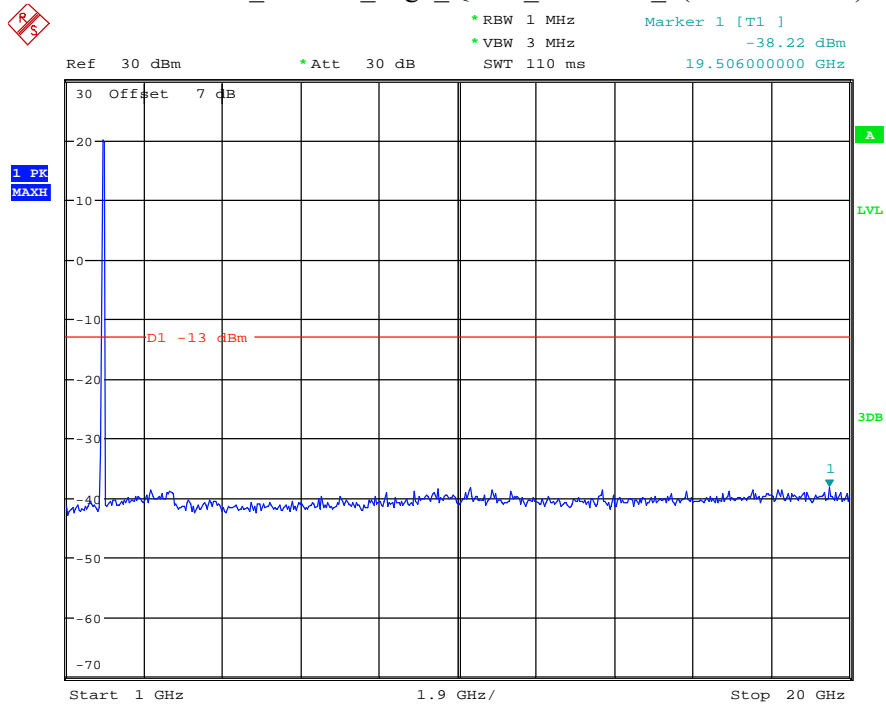

Band 25_20 MHz_High_QPSK_RB100#0_2(1GHz-20GHz)

Date: 7.JUL.2021 23:07:05