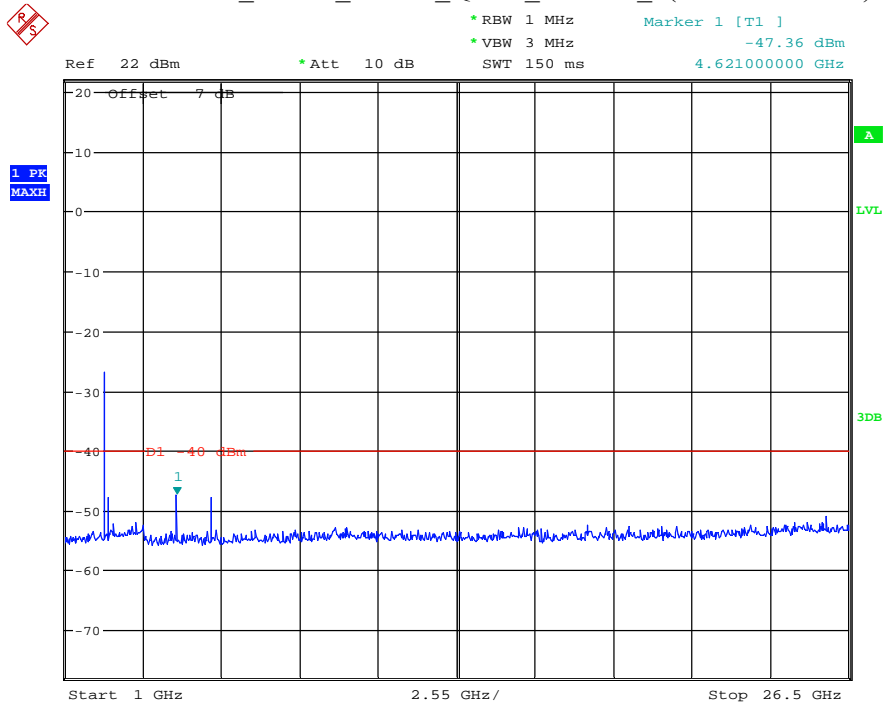

Band 30_5 MHz_Middle_QPSK_RB25#0_2(1GHz-26.5GHz)

Date: 2.SEP.2021 23:38:37