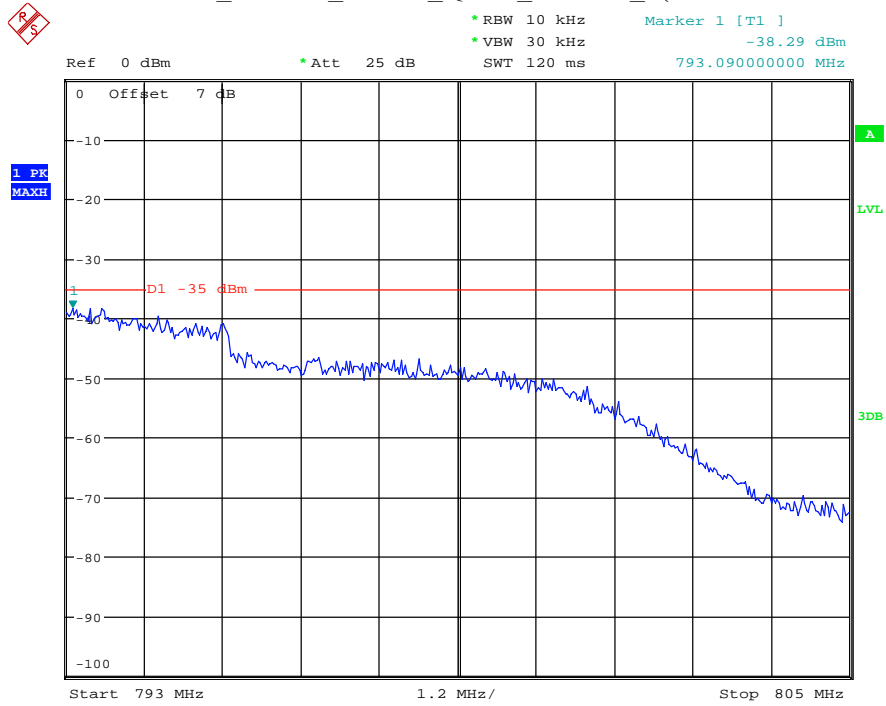

Band 13_10 MHz_Middle_QPSK_RB50#0_4(793MHz-805MHz)

Date: 18.JUL.2021 19:21:14