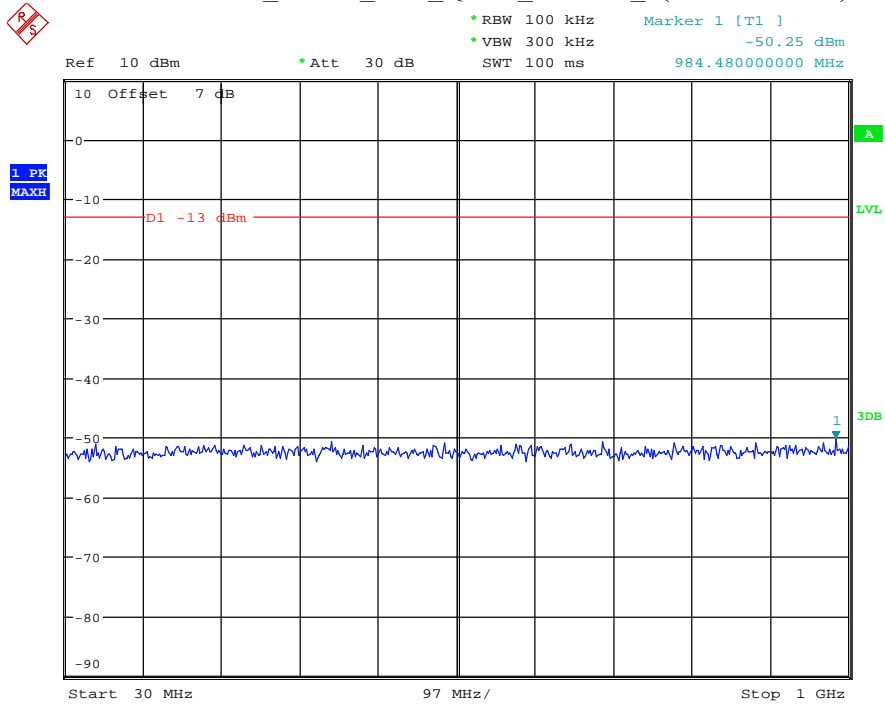

Date: 8.JUL.2021 20:15:05

Band 66_3 MHz_High_QPSK_RB15#0_1(30MHz-1GHz)

Date: 8.JUL.2021 20:15:26

Band 66_3 MHz_High_QPSK_RB15#0_2(1GHz-20GHz)

Date: 8.JUL.2021 20:15:37

Band 66_5 MHz_Low_QPSK_RB25#0_1(30MHz-1GHz)