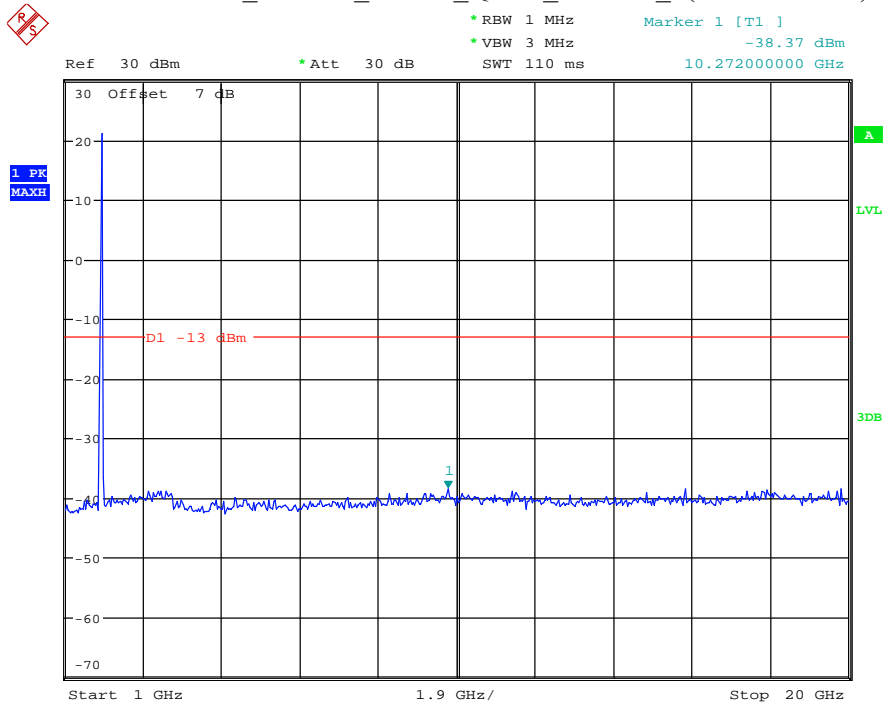

Band 25_10 MHz_Middle_QPSK_RB50#0_2(1GHz-20GHz)

Date: 7.JUL.2021 23:02:47