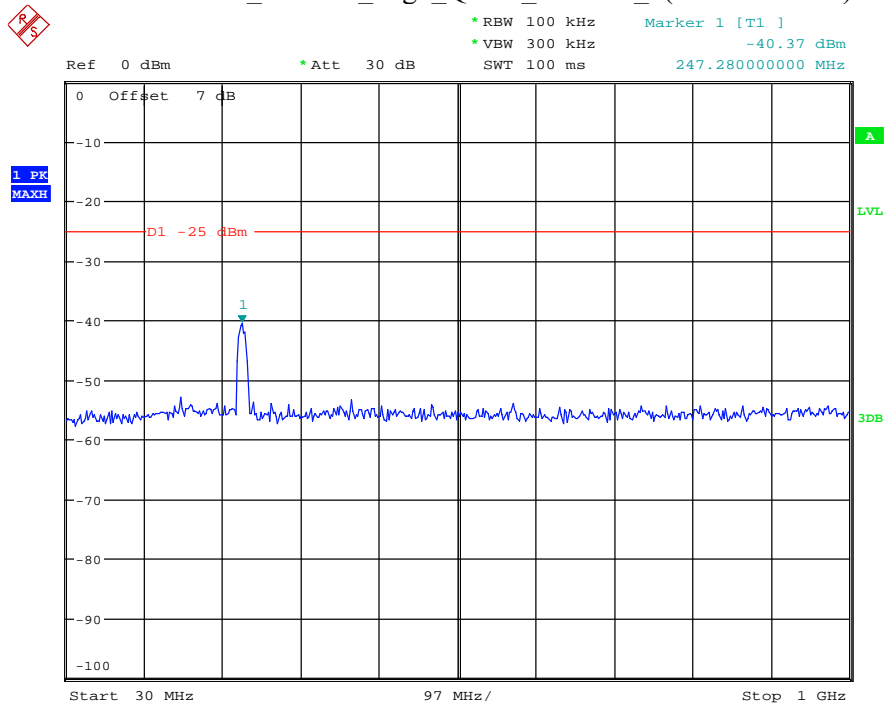

Band 7_15 MHz_High_QPSK_RB75#0_1(30MHz-1GHz)

Date: 7.JUL.2021 22:44:24