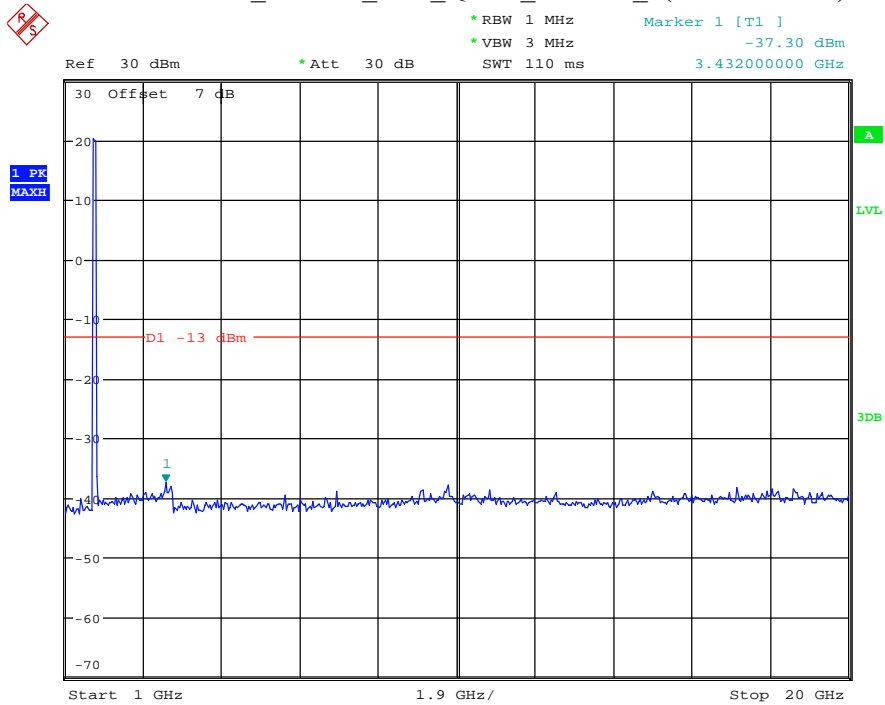

Band 4_15 MHz_Low_QPSK_RB75#0_2(1GHz-20GHz)

Date: 7.JUL.2021 22:29:47