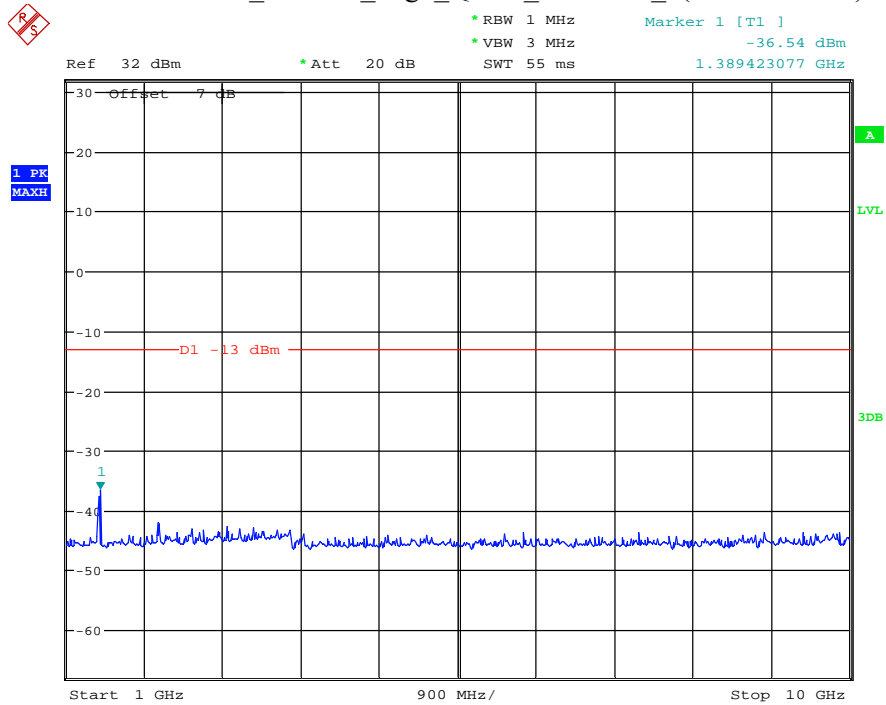

Band 71_20 MHz_High_QPSK_RB100#0_2(1GHz-10GHz)

Date: 15.JUL.2021 19:10:40