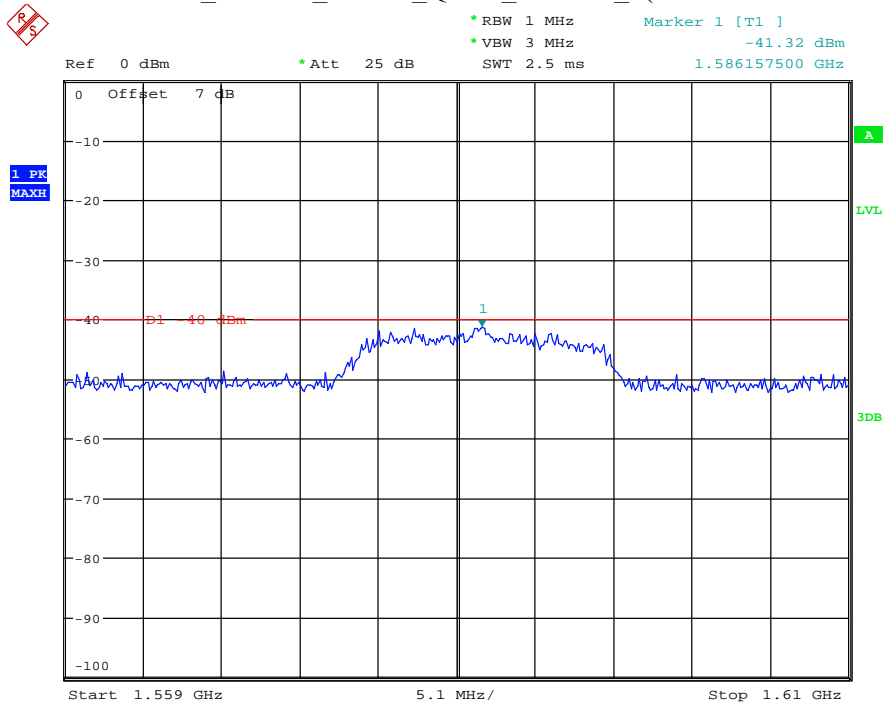

Band 14_10 MHz_Middle_QPSK_RB50#0_5(1559MHz-1610MHz)

Date: 18.JUL.2021 19:42:22