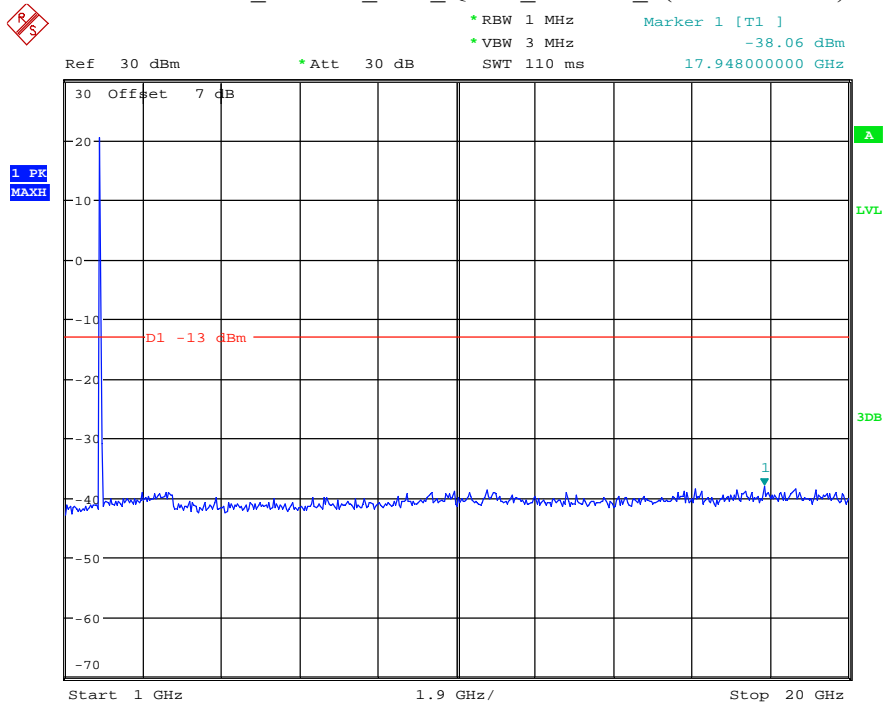

Band 2_10 MHz_Low_QPSK_RB50#0_2(1GHz-20GHz)

Date: 7.JUL.2021 22:18:11