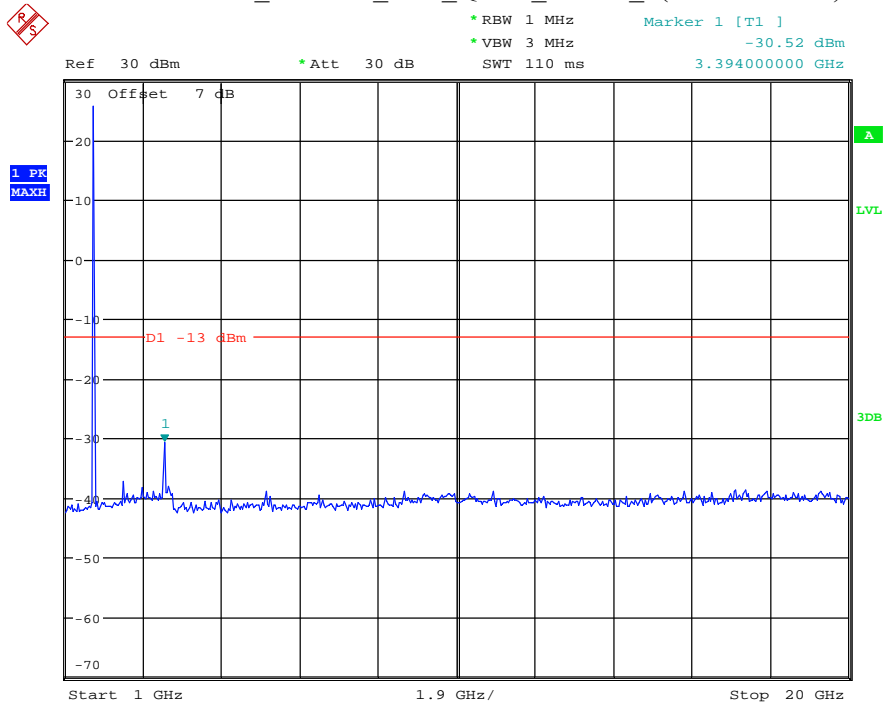

Band 4_1.4 MHz_Low_QPSK_RB6#0_2(1GHz-20GHz)

Date: 7.JUL.2021 22:23:25