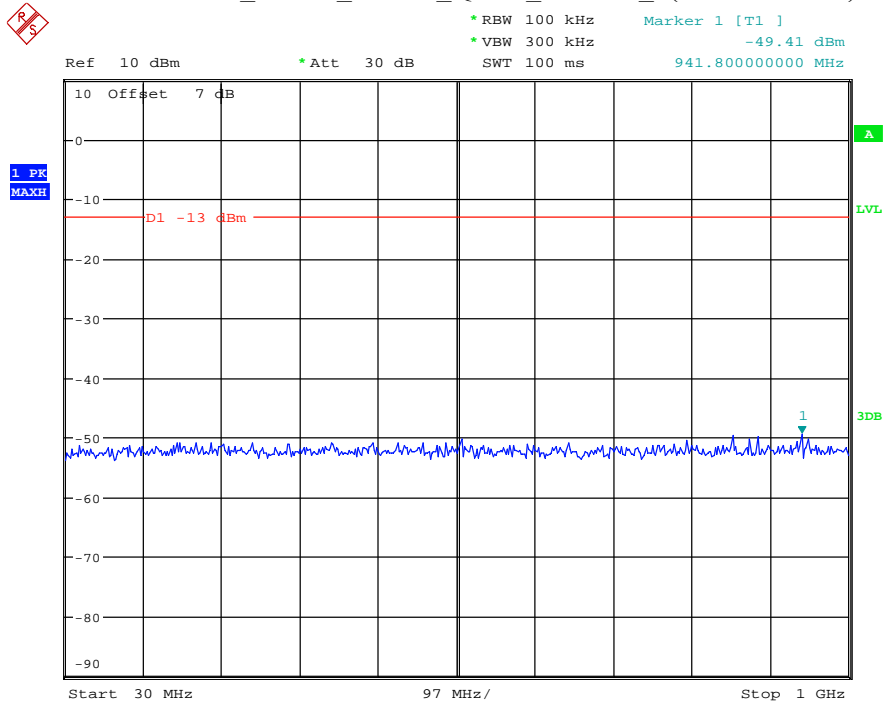

Date: 7.JUL.2021 22:24:24

Band 4_3 MHz_Low_QPSK_RB15#0_1(30MHz-1GHz)

Date: 7.JUL.2021 22:24:44

Band 4_3 MHz_Low_QPSK_RB15#0_2(1GHz-20GHz)

Date: 7.JUL.2021 22:24:55

Band 4_3 MHz_Middle_QPSK_RB15#0_1(30MHz-1GHz)