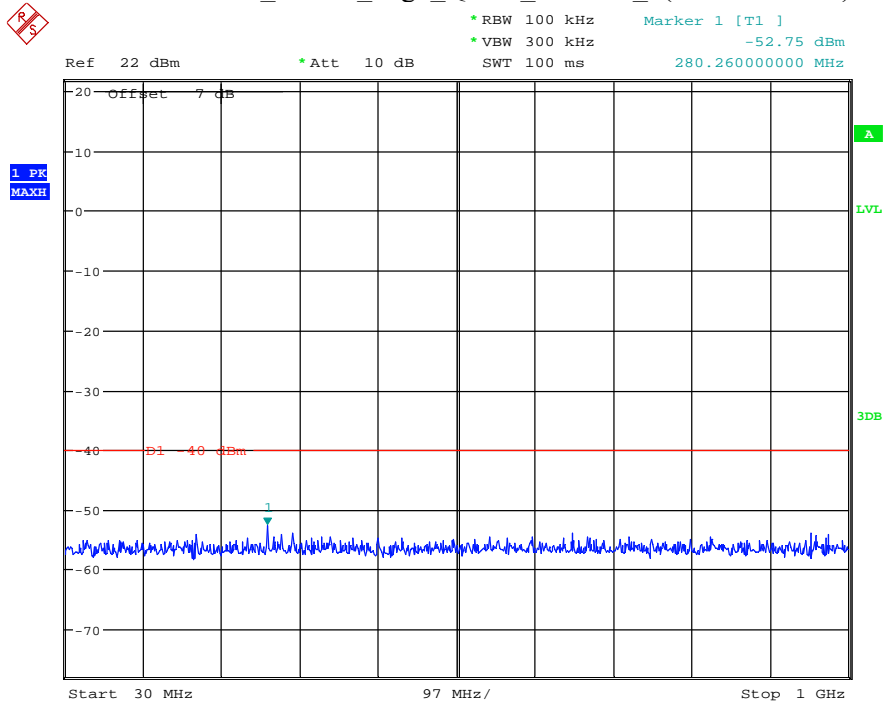

Date: 2.SEP.2021 23:42:06

Band 30_5 MHz_Middle_QPSK_RB25#0_1(30MHz-1GHz)

Date: 2.SEP.2021 23:39:00

Band 30_5 MHz_Middle_QPSK_RB25#0_2(1GHz-26.5GHz)

Date: 2.SEP.2021 23:38:37

Band 30_5 MHz_High_QPSK_RB25#0_1(30MHz-1GHz)