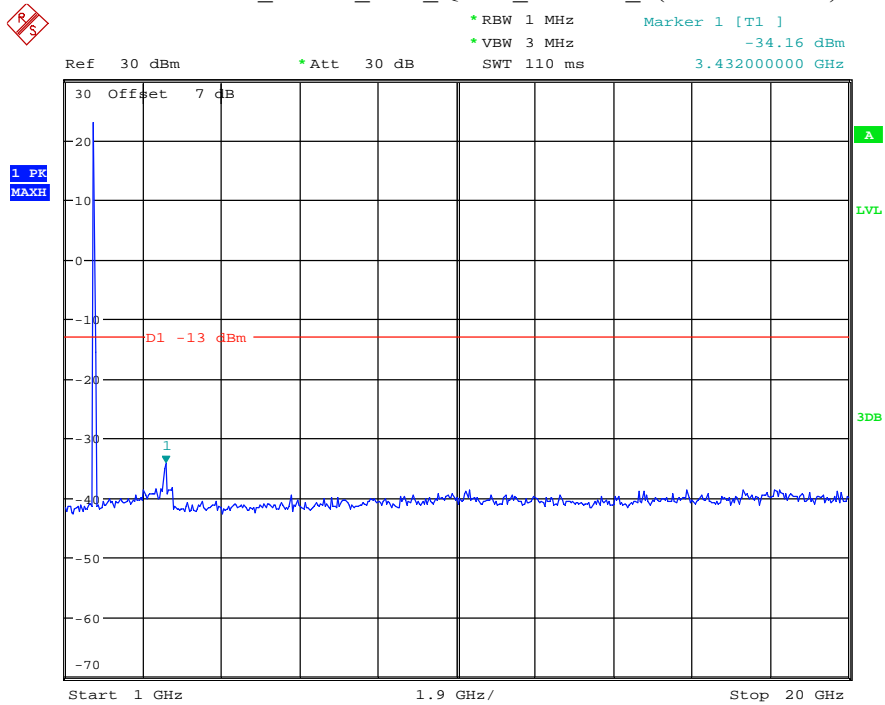

Band 4_5 MHz_Low_QPSK_RB25#0_2(1GHz-20GHz)

Date: 7.JUL.2021 22:26:28