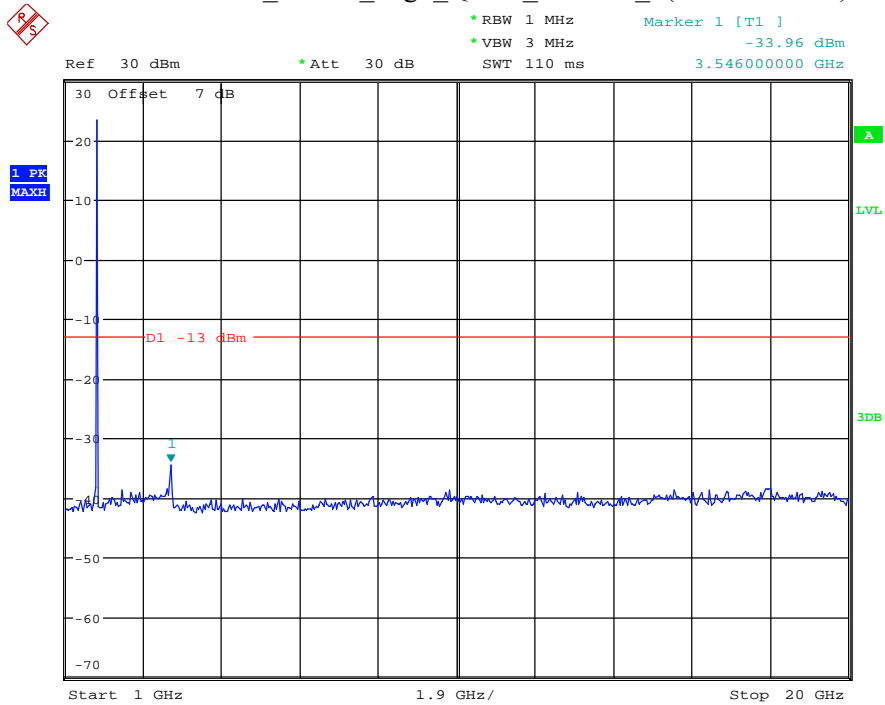

Band 66_5 MHz_High_QPSK_RB25#0_2(1GHz-20GHz)

Date: 8.JUL.2021 20:17:07