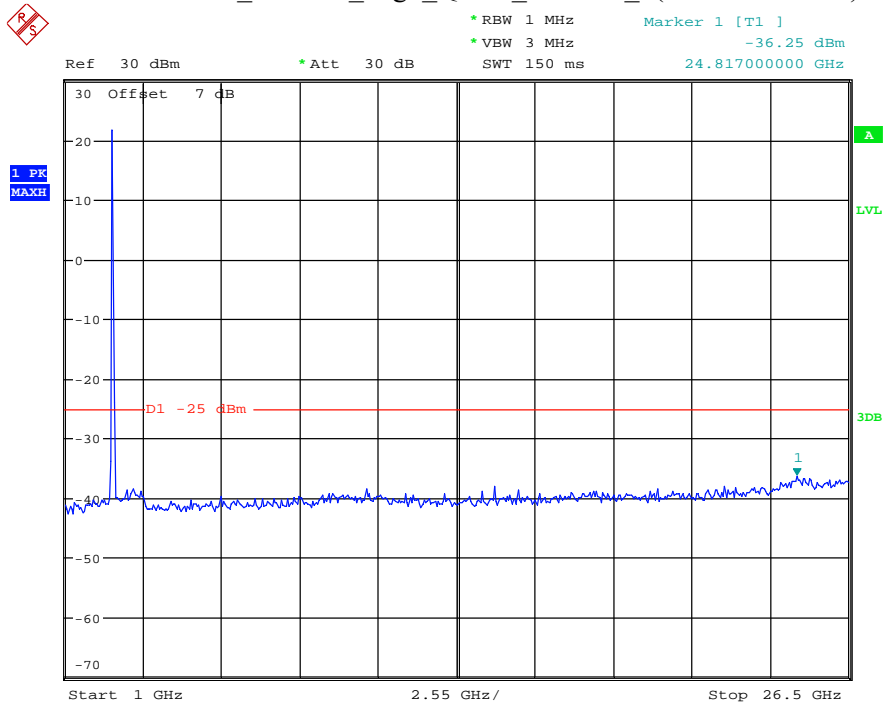

Band 7_10 MHz_High_QPSK_RB50#0_2(1GHz-26.5GHz)

Date: 7.JUL.2021 22:42:40