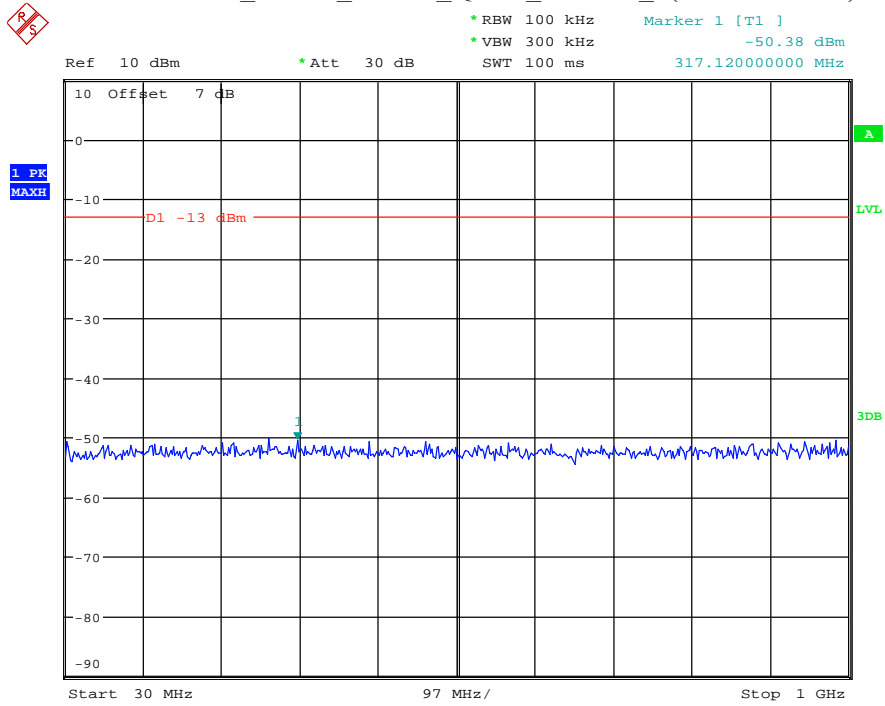

Date: 7.JUL.2021 22:25:57

Band 4_5 MHz_Low_QPSK_RB25#0_1(30MHz-1GHz)

Date: 7.JUL.2021 22:26:17

Band 4_5 MHz_Low_QPSK_RB25#0_2(1GHz-20GHz)

Date: 7.JUL.2021 22:26:28

Band 4_5 MHz_Middle_QPSK_RB25#0_1(30MHz-1GHz)