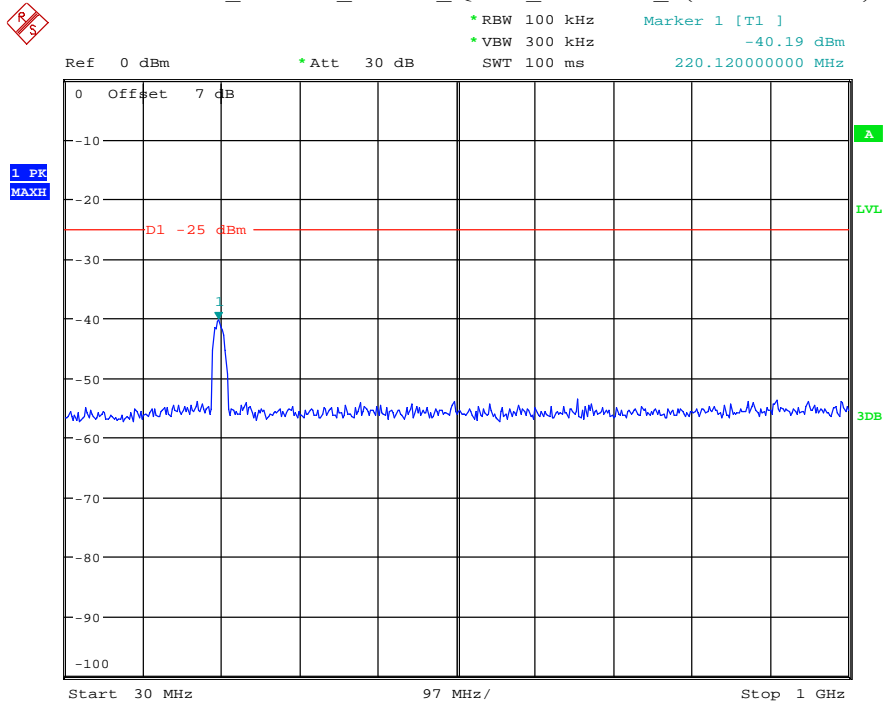

Band 7_20 MHz_Middle_QPSK_RB100#0_1(30MHz-1GHz)

Date: 7.JUL.2021 22:45:41