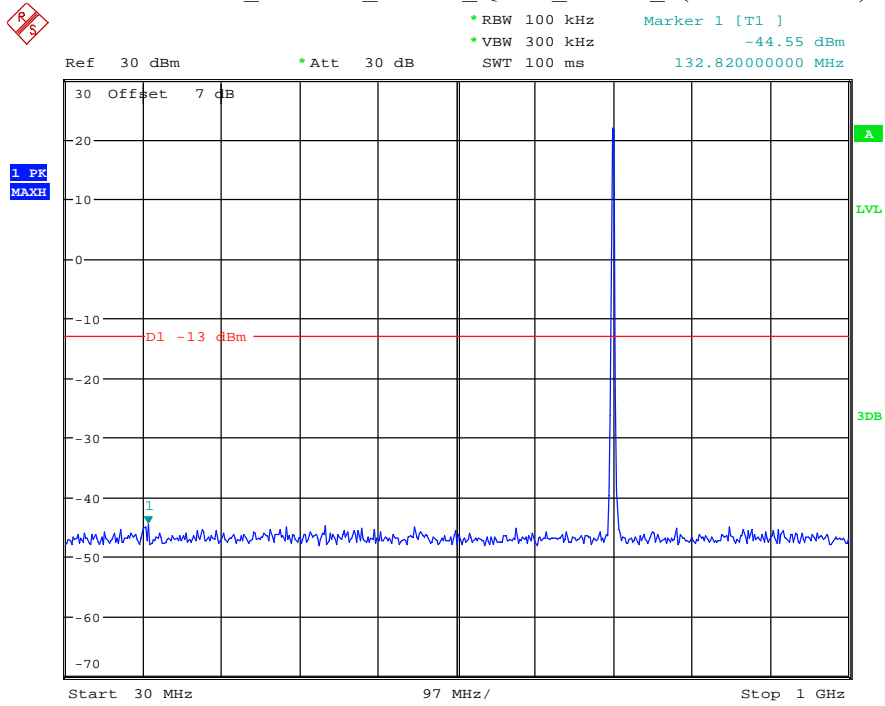

Band 12_1.4 MHz_Middle_QPSK_RB6#0_1(30MHz-1GHz)

Date: 7.JUL.2021 22:47:18