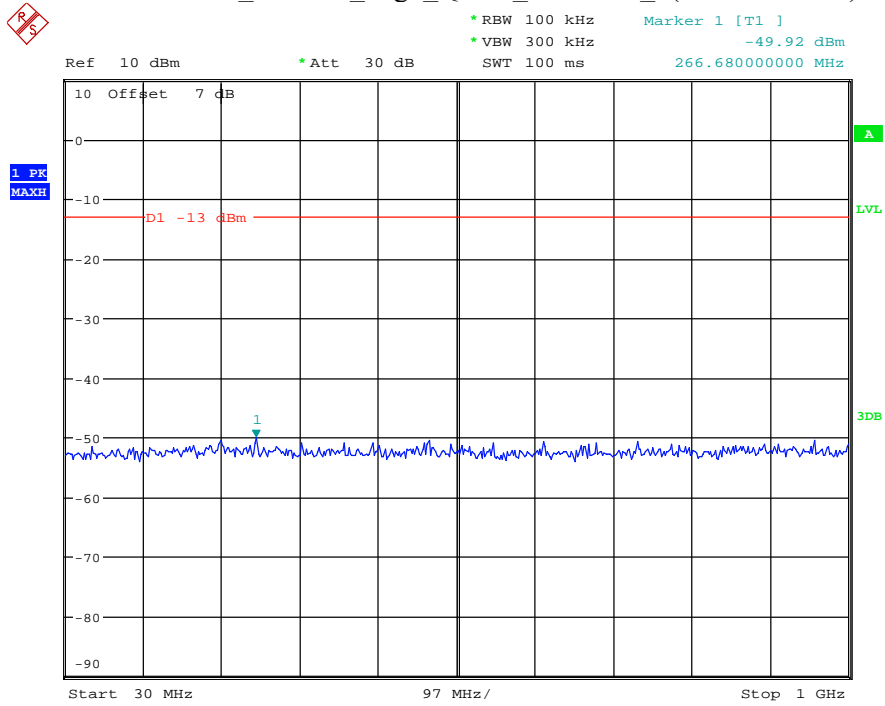

Band 2_20 MHz_High_QPSK_RB100#0_1(30MHz-1GHz)

Date: 7.JUL.2021 22:22:42