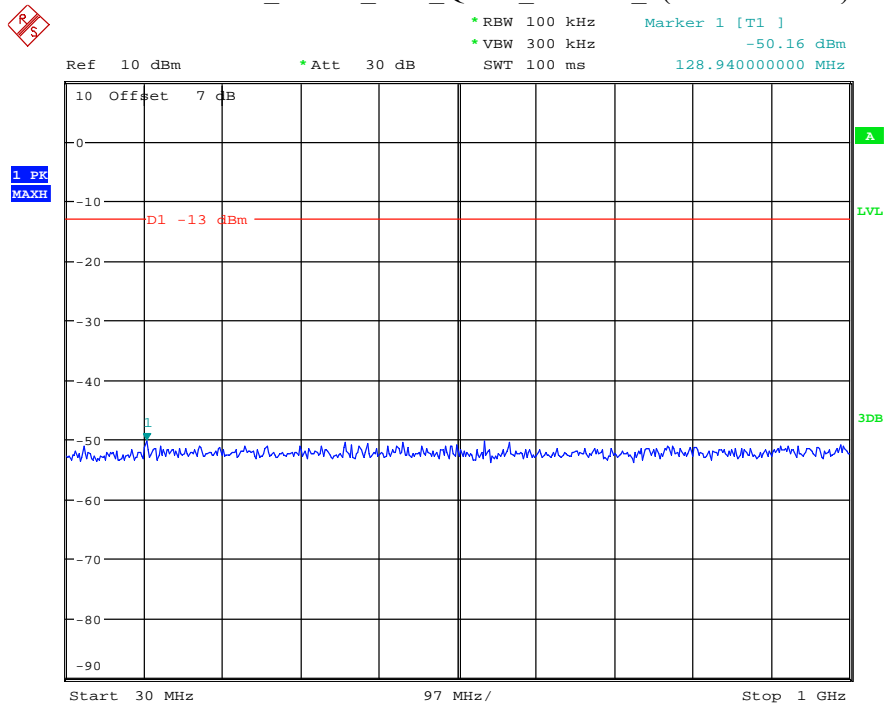

Date: 8.JUL.2021 20:13:33

Band 66_1.4 MHz_High_QPSK_RB6#0_1(30MHz-1GHz)

Date: 8.JUL.2021 20:13:50

Band 66_1.4 MHz_High_QPSK_RB6#0_2(1GHz-20GHz)

Date: 8.JUL.2021 20:14:02

Band 66_3 MHz_Low_QPSK_RB15#0_1(30MHz-1GHz)