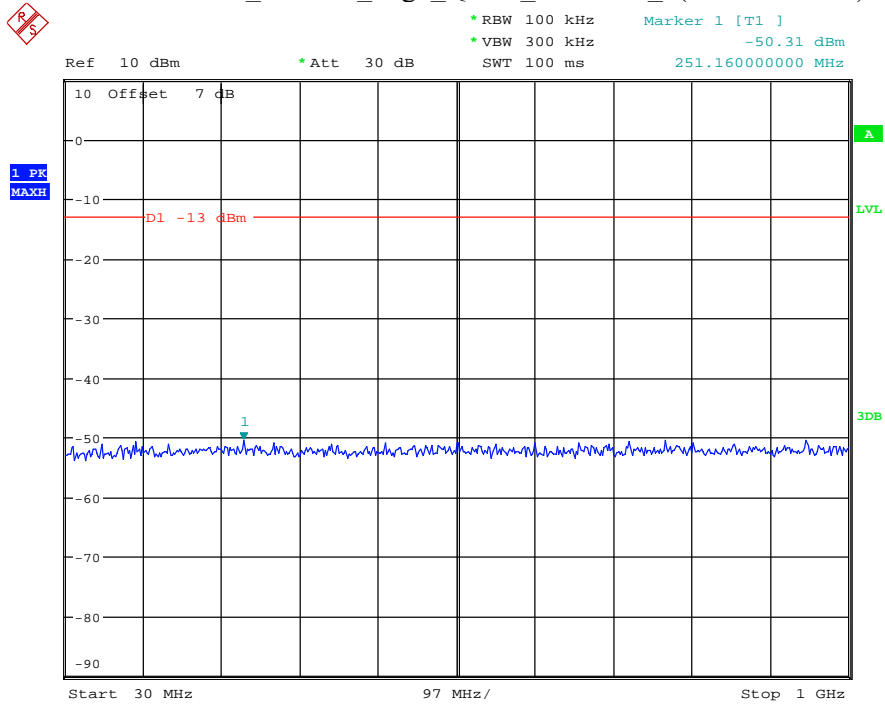

Band 66_20 MHz_High_QPSK_RB100#0_1(30MHz-1GHz)

Date: 8.JUL.2021 20:22:16