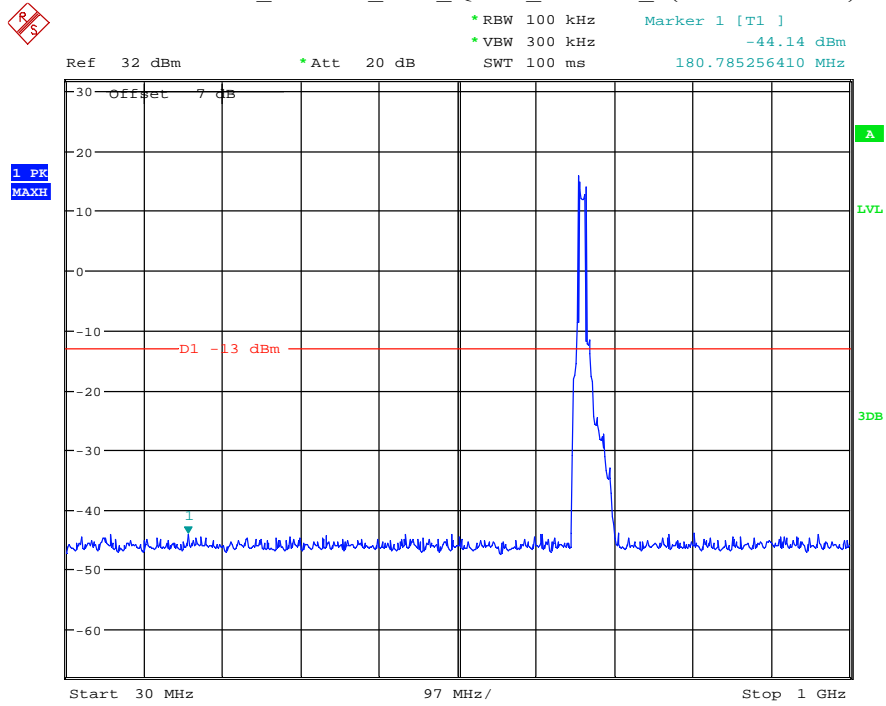

Band 71_10 MHz_Low_QPSK_RB50#0_1(30MHz-1GHz)

Date: 15.JUL.2021 18:21:26