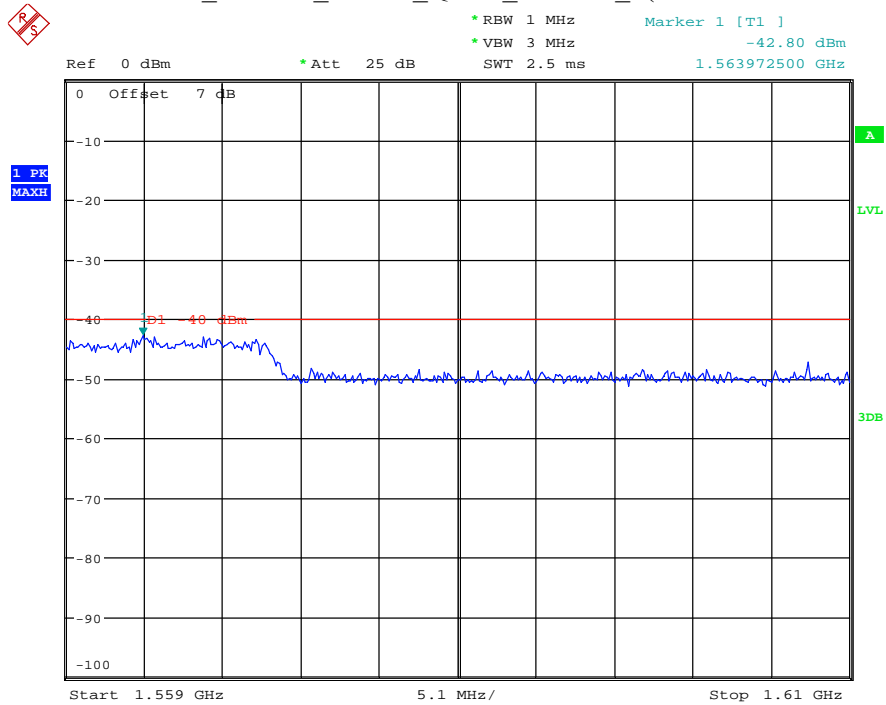

Band 13_10 MHz_Middle_QPSK_RB50#0_5(1559MHz-1610MHz)

Date: 18.JUL.2021 19:19:26