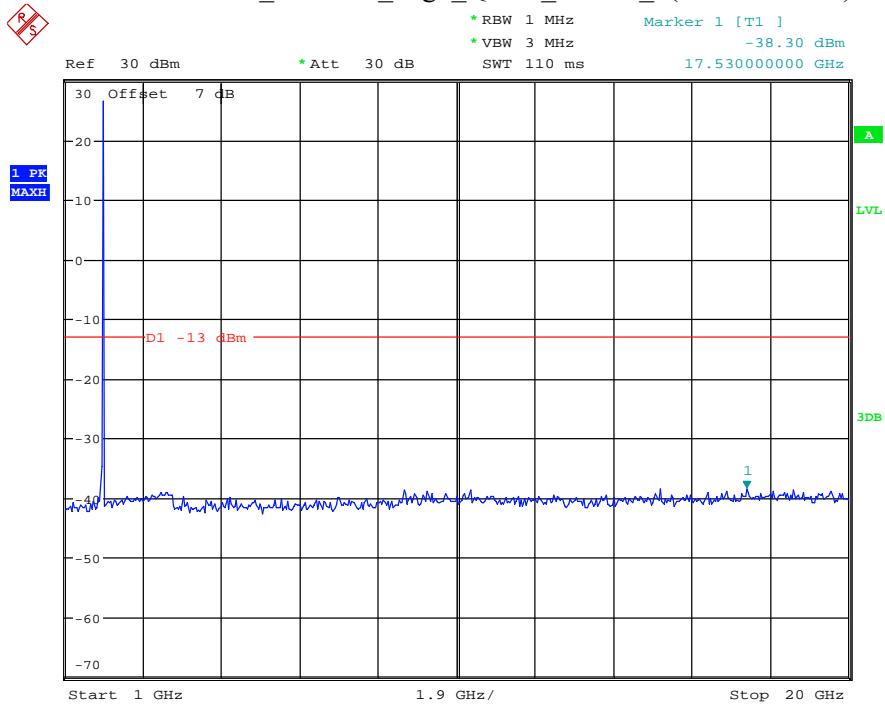

Band 25_1.4 MHz_High_QPSK_RB6#0_2(1GHz-20GHz)

Date: 7.JUL.2021 22:58:36