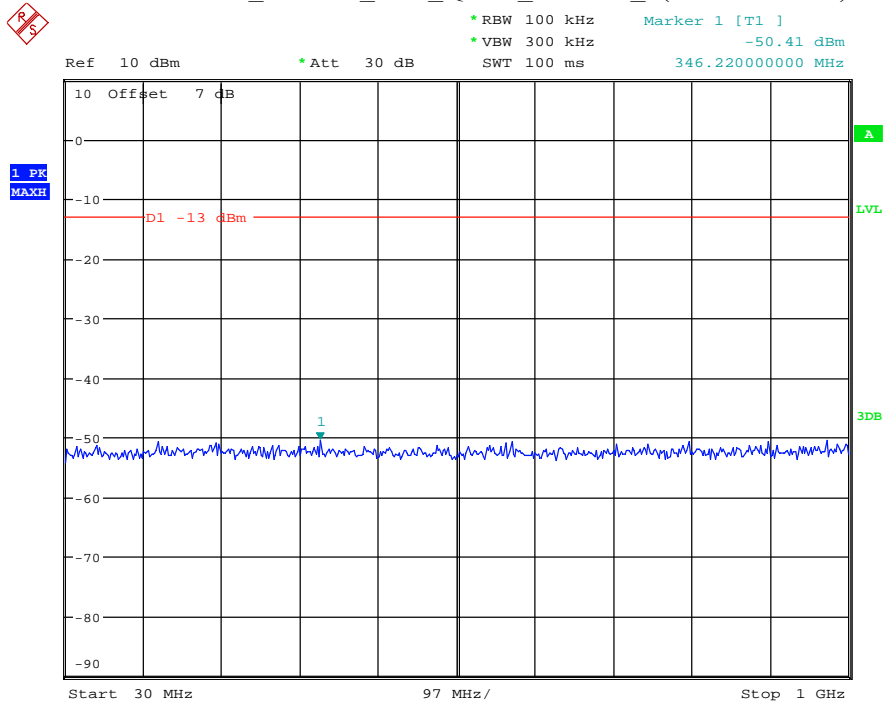

Band 2_10 MHz_Low_QPSK_RB50#0_1(30MHz-1GHz)

Date: 7.JUL.2021 22:17:59