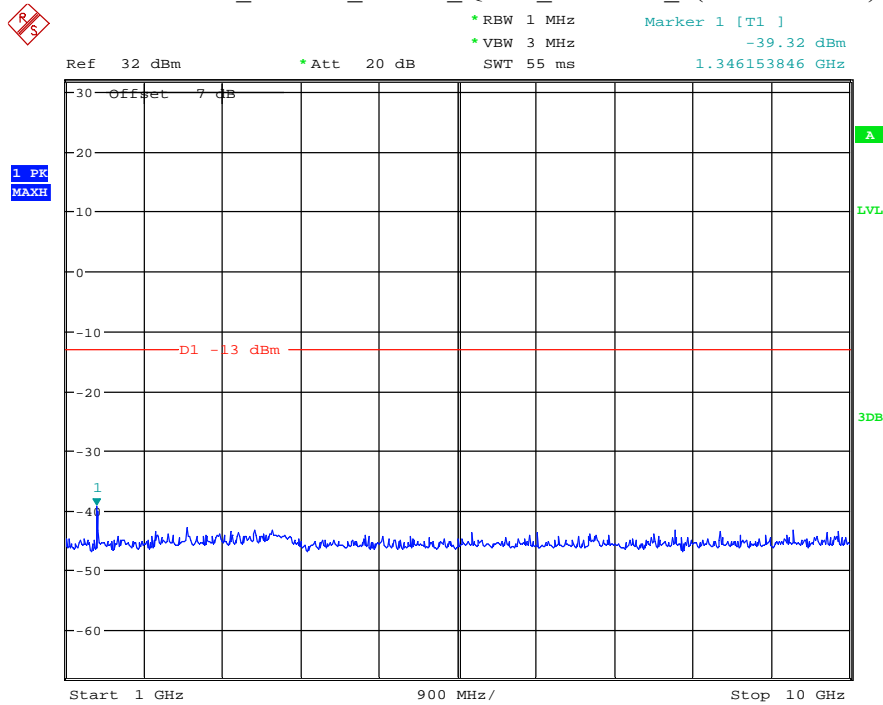

Band 71_20 MHz_Middle_QPSK_RB100#0_2(1GHz-10GHz)

Date: 15.JUL.2021 19:10:12