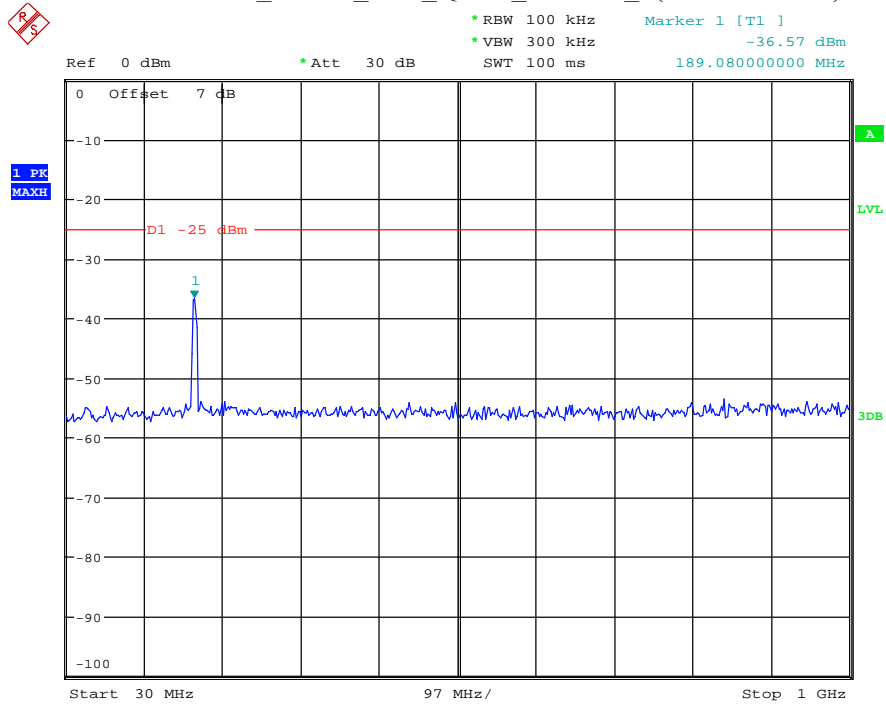

Date: 7.JUL.2021 22:32:58

Band 5_3 MHz_Low_QPSK_RB15#0_1(30MHz-1GHz)

Date: 7.JUL.2021 22:34:52

Band 5_3 MHz_Low_QPSK_RB15#0_2(1GHz-10GHz)

Date: 7.JUL.2021 22:35:04

Band 7_5 MHz_Low_QPSK_RB25#0_1(30MHz-1GHz)