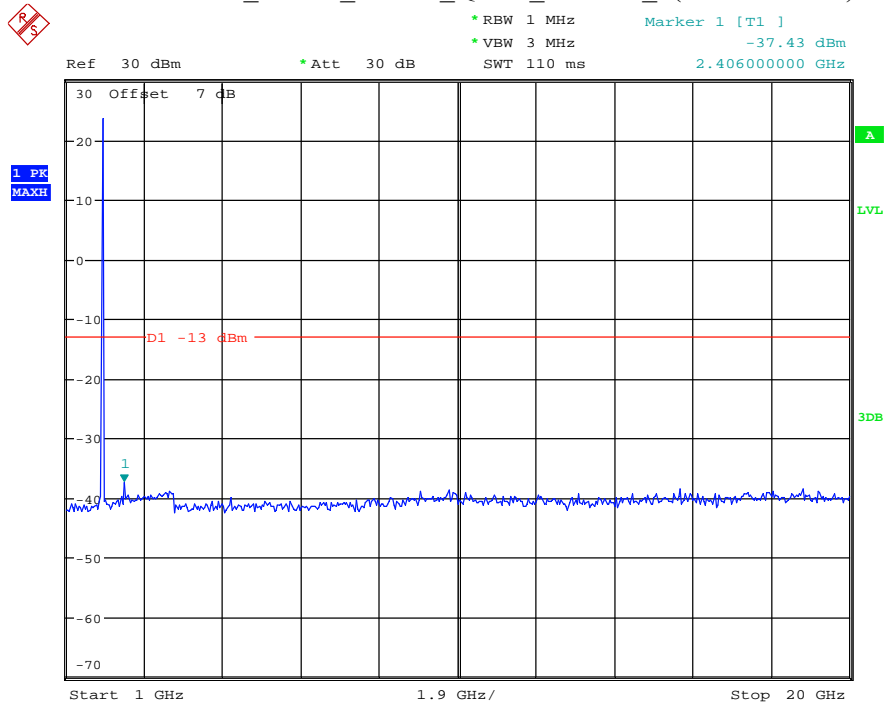

Band 2_3 MHz_Middle_QPSK_RB15#0_2(1GHz-20GHz)

Date: 7.JUL.2021 22:15:35