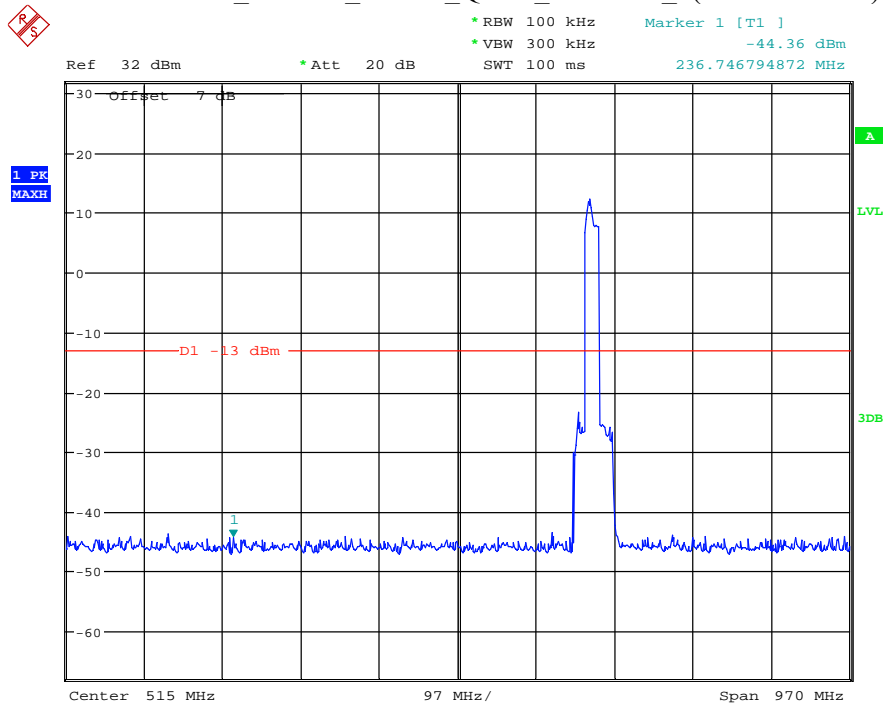

Band 71_20 MHz_Middle_QPSK_RB100#0_1(30MHz-1GHz)

Date: 15.JUL.2021 18:39:50