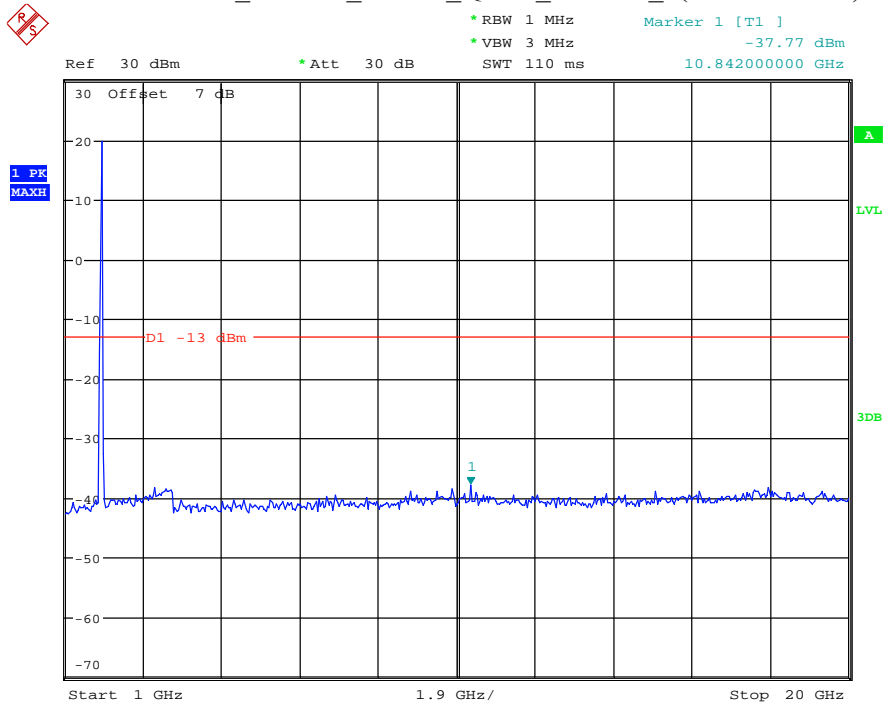

Band 2_15 MHz_Middle_QPSK_RB75#0_2(1GHz-20GHz)

Date: 7.JUL.2021 22:20:28