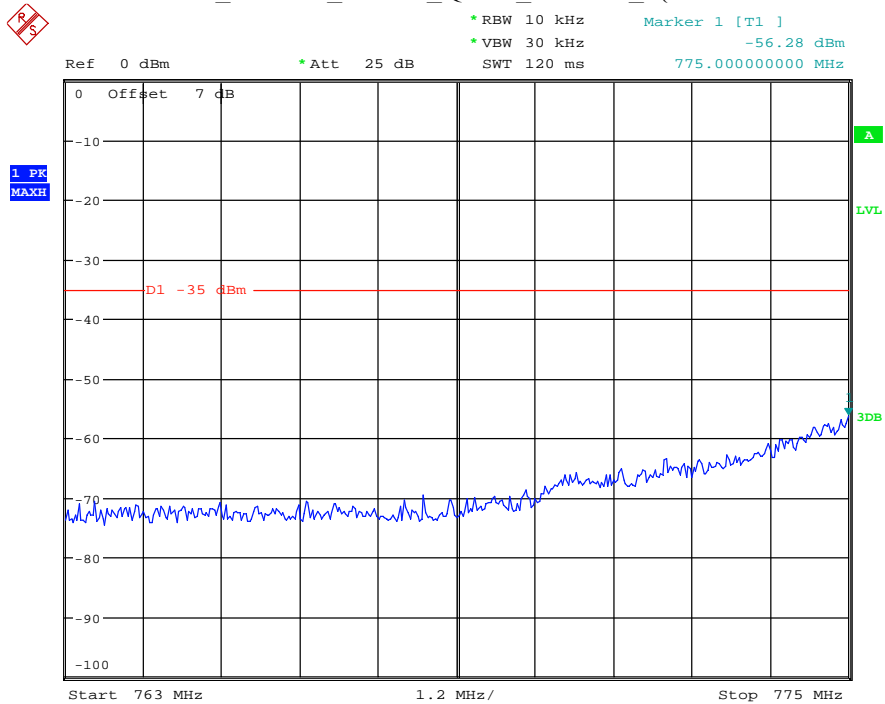

Date: 18.JUL.2021 19:17:35

Band 13_5 MHz_High_QPSK_RB25#0_4(793MHz-805MHz)

Date: 18.JUL.2021 19:16:46

Band 13_10 MHz_Middle_QPSK_RB50#0_2(1GHz-10GHz)

Date: 7.JUL.2021 22:54:51

Band 13_10 MHz_Middle_QPSK_RB50#0_3(763MHz-775MHz)