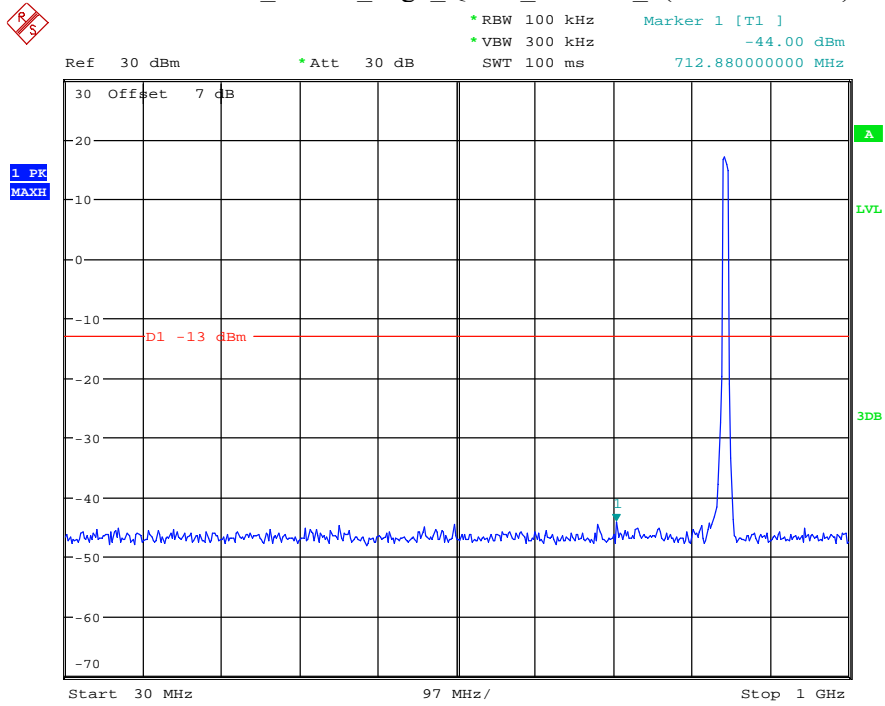

Band 26_5 MHz_High_QPSK_RB25#0_1(30MHz-1GHz)

Date: 7.JUL.2021 23:11:35