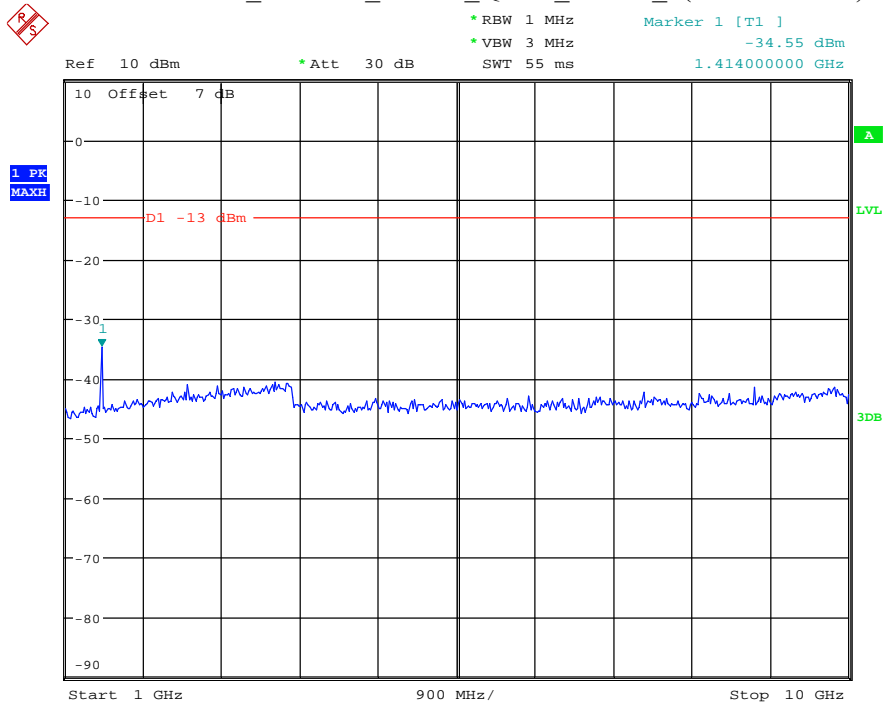

Date: 7.JUL.2021 22:46:49

Band 12_1.4 MHz_Low_QPSK_RB6#0_2(1GHz-10GHz)

Date: 7.JUL.2021 22:47:00

Band 12_1.4 MHz_Middle_QPSK_RB6#0_1(30MHz-1GHz)

Date: 7.JUL.2021 22:47:18

Band 12_1.4 MHz_Middle_QPSK_RB6#0_2(1GHz-10GHz)