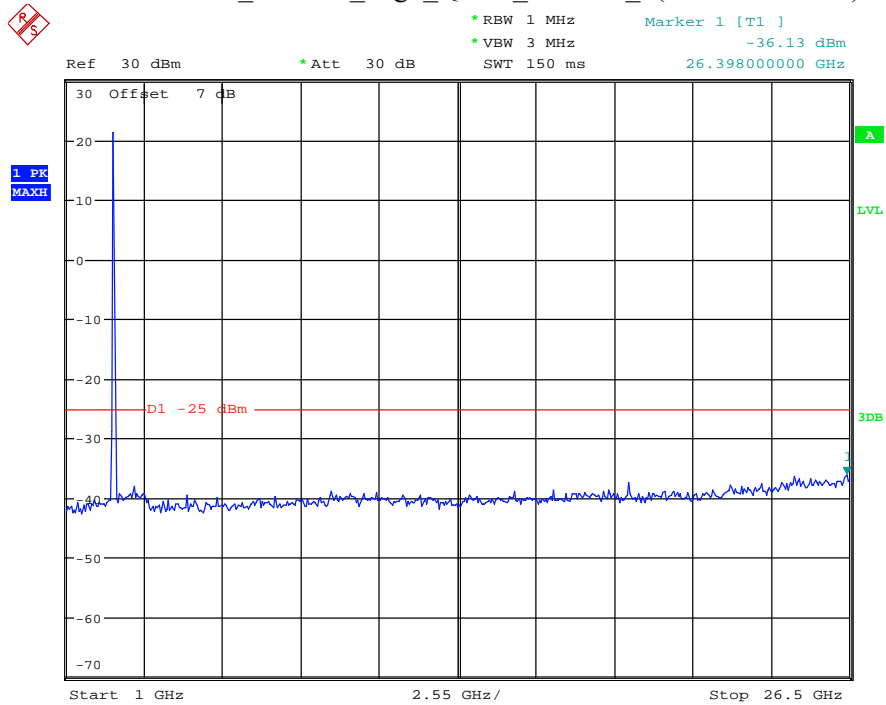

Band 7_15 MHz_High_QPSK_RB75#0_2(1GHz-26.5GHz)

Date: 7.JUL.2021 22:44:36