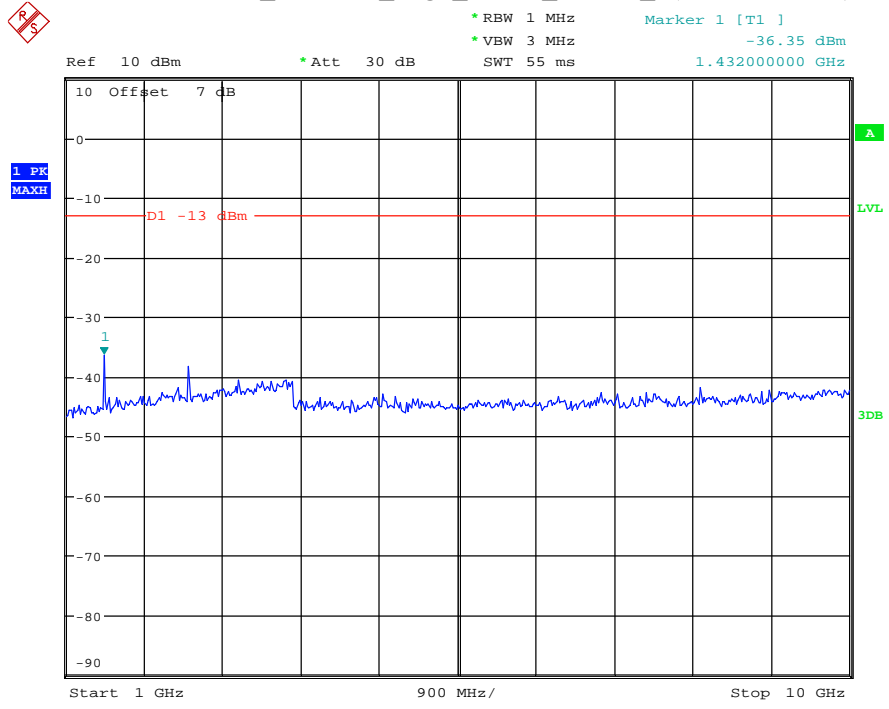

Band 12_1.4 MHz_High_QPSK_RB6#0_2(1GHz-10GHz)

Date: 7.JUL.2021 22:48:02