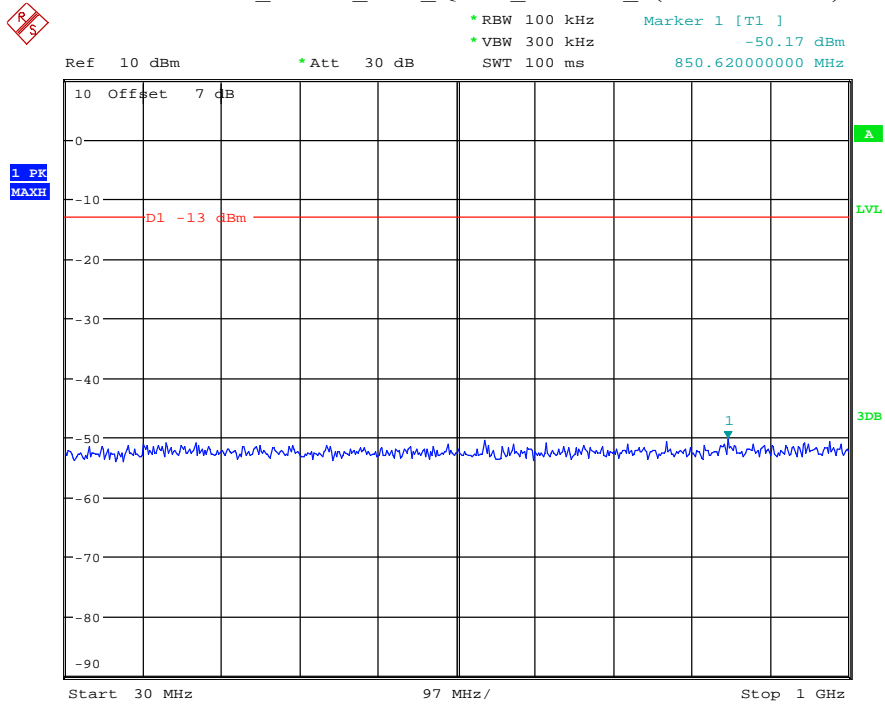

Band 4_5 MHz_Low_QPSK_RB25#0_1(30MHz-1GHz)

Date: 7.JUL.2021 22:26:17