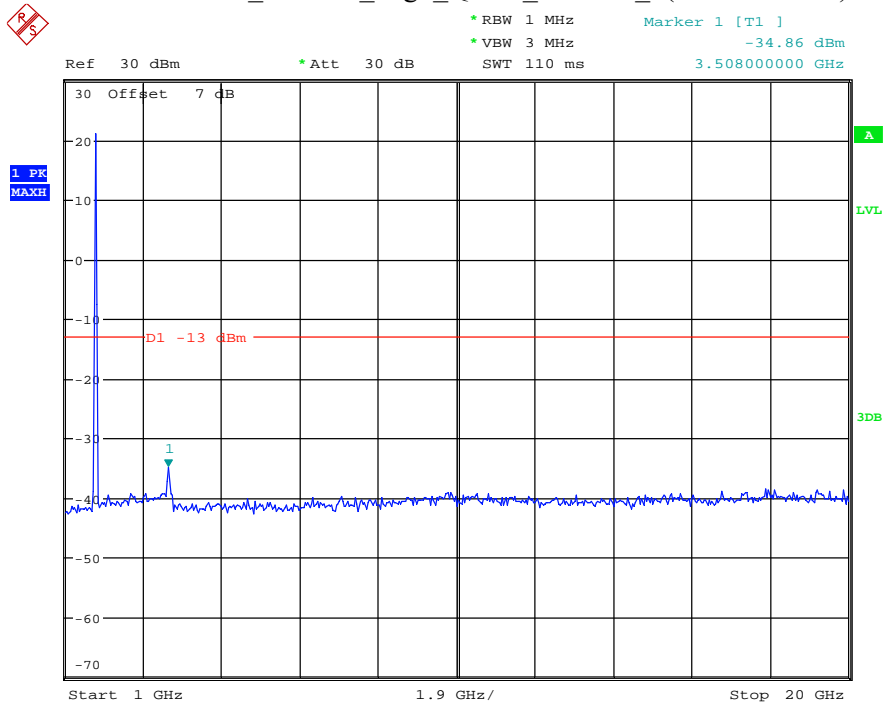

Date: 7.JUL.2021 22:28:26

Band 4_10 MHz_Middle_QPSK_RB50#0_2(1GHz-20GHz)

Date: 7.JUL.2021 22:28:38

Band 4_10 MHz_High_QPSK_RB50#0_1(30MHz-1GHz)

Date: 7.JUL.2021 22:28:58

Band 4_10 MHz_High_QPSK_RB50#0_2(1GHz-20GHz)