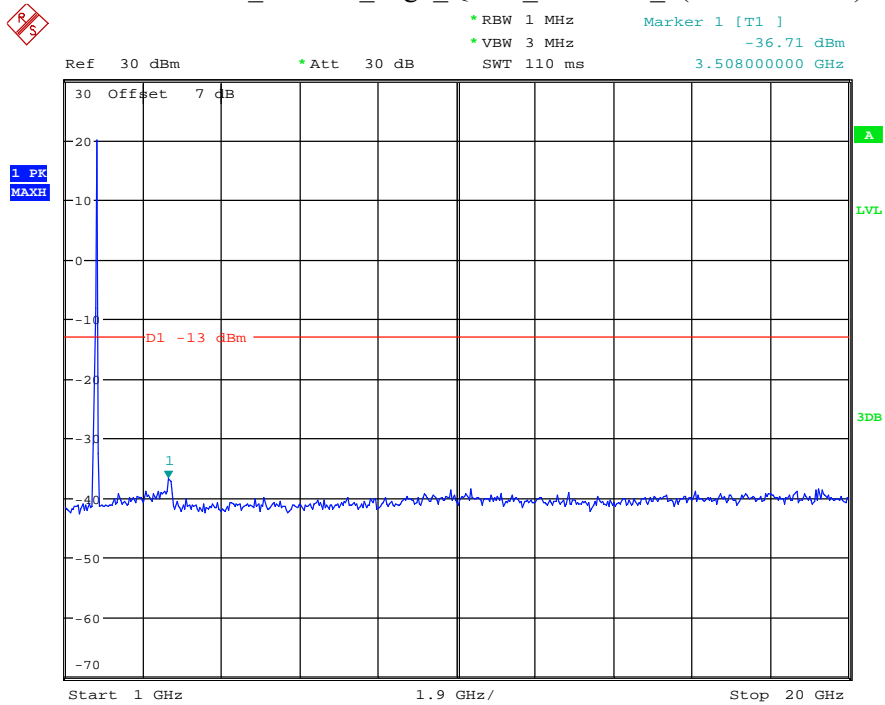

Date: 8.JUL.2021 20:21:37

Band 66_20 MHz_Middle_QPSK_RB100#0_2(1GHz-20GHz)

Date: 8.JUL.2021 20:21:49

Band 66_20 MHz_High_QPSK_RB100#0_1(30MHz-1GHz)

Date: 8.JUL.2021 20:22:16

Band 66_20 MHz_High_QPSK_RB100#0_2(1GHz-20GHz)