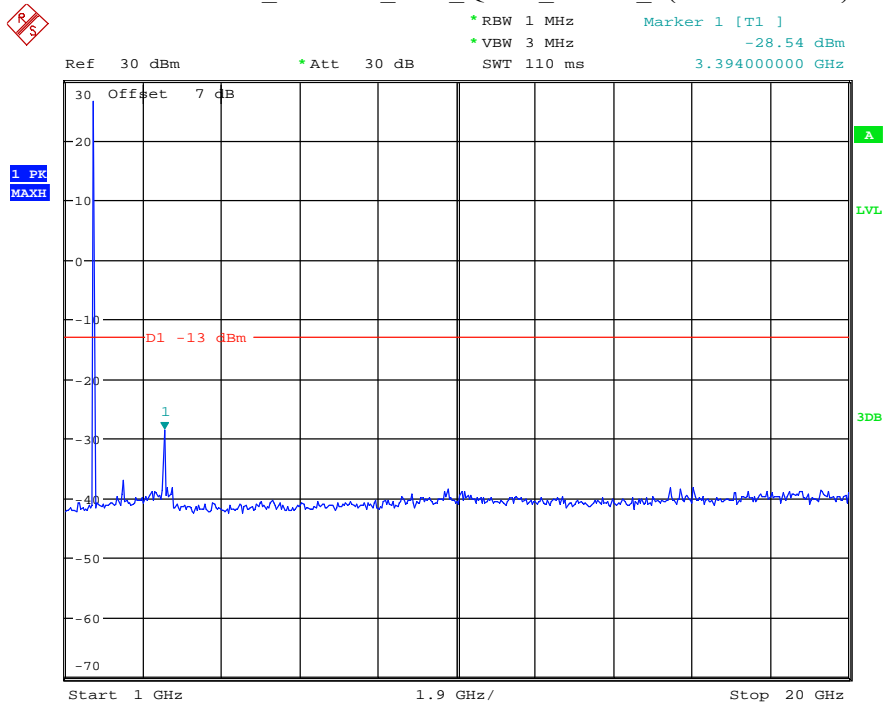

Band 66_1.4 MHz_Low_QPSK_RB6#0_2(1GHz-20GHz)

Date: 8.JUL.2021 20:13:03