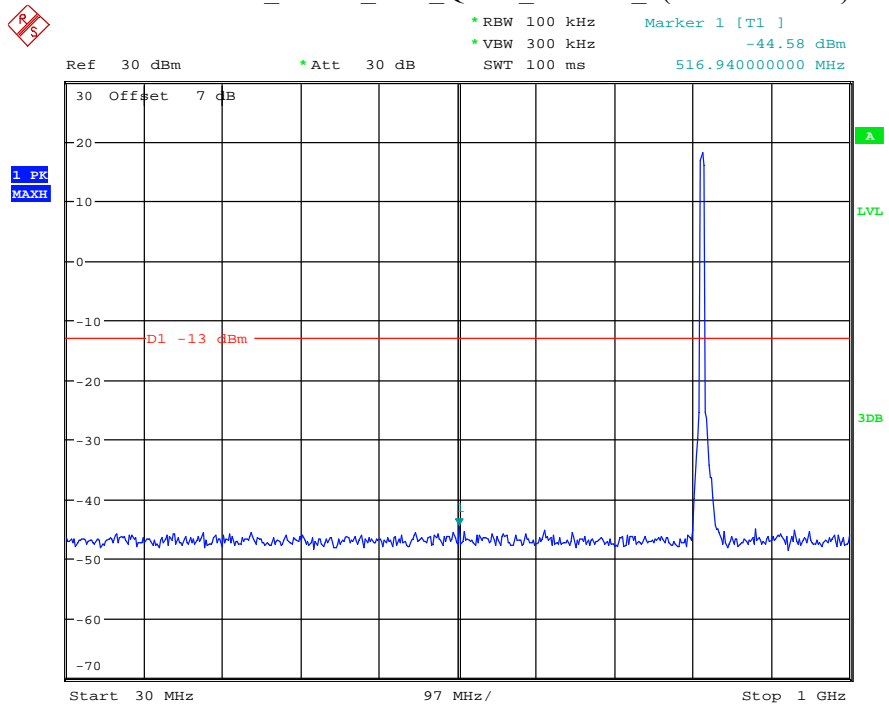

Date: 7.JUL.2021 23:09:44

Band 26_3 MHz_High_QPSK_RB15#0_1(30MHz-1GHz)

Date: 7.JUL.2021 23:10:02

Band 26_3 MHz_High_QPSK_RB15#0_2(1GHz-10GHz)

Date: 7.JUL.2021 23:10:14

Band 26_5 MHz_Low_QPSK_RB25#0_1(30MHz-1GHz)