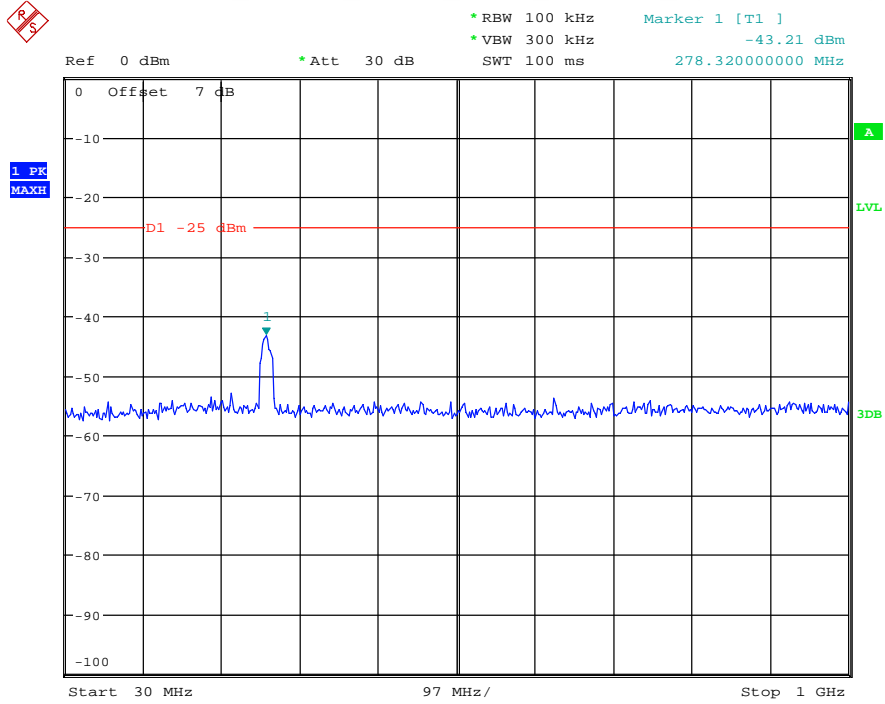

Band 41_20 MHz_Middle_QPSK_RB100#0_1(30MHz-1GHz)

Date: 8.JUL.2021 19:07:45