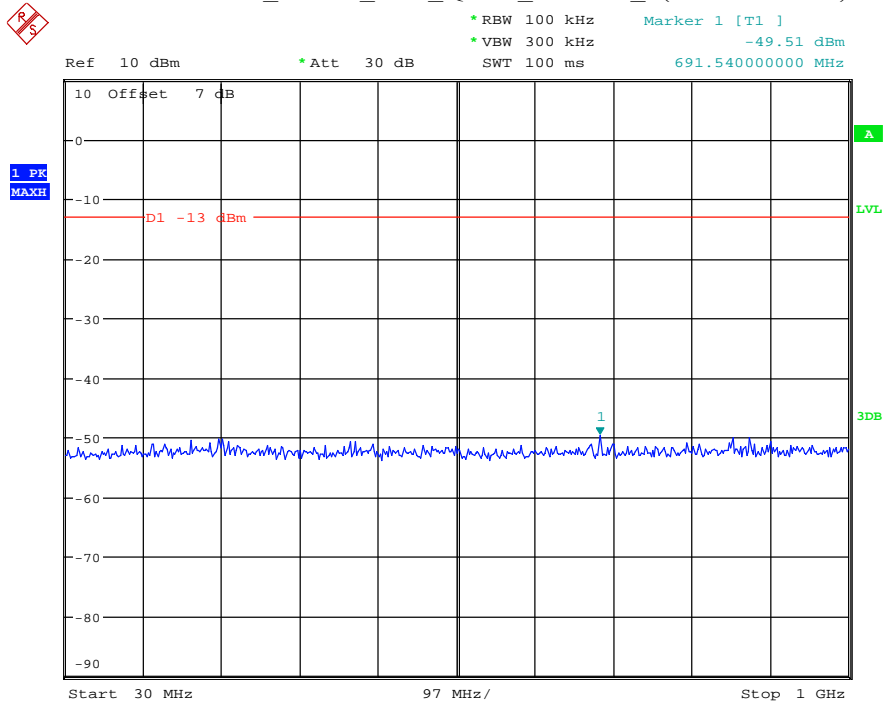

Band 25_5 MHz_Low_QPSK_RB25#0_1(30MHz-1GHz)

Date: 7.JUL.2021 23:00:29