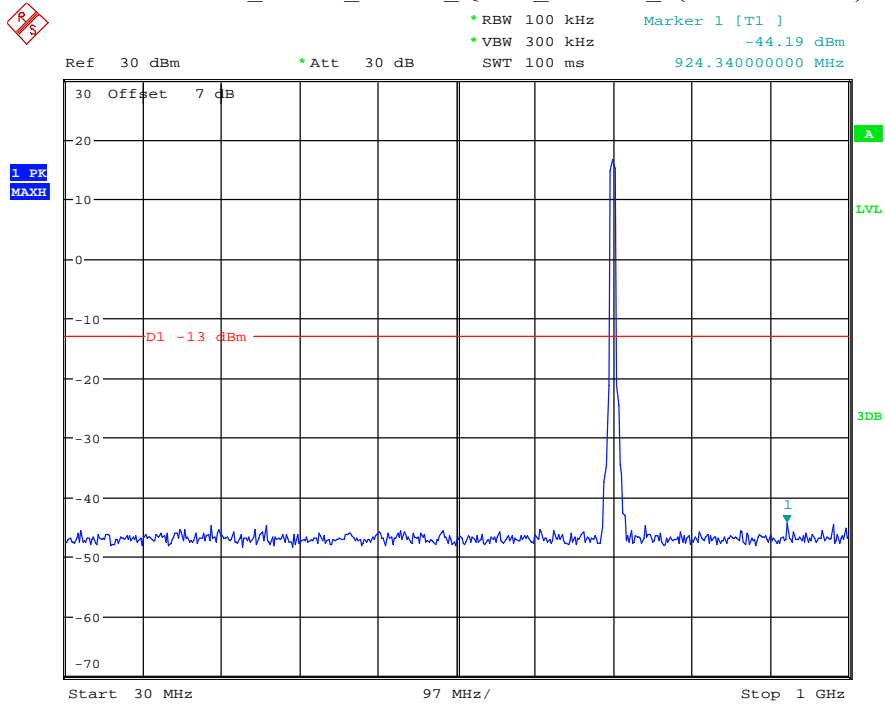

Date: 7.JUL.2021 22:49:03

Band 12_5 MHz_Low_QPSK_RB25#0_1(30MHz-1GHz)

Date: 7.JUL.2021 22:49:55

Band 12_5 MHz_Low_QPSK_RB25#0_2(1GHz-10GHz)

Date: 7.JUL.2021 22:50:06

Band 12_5 MHz_Middle_QPSK_RB25#0_1(30MHz-1GHz)