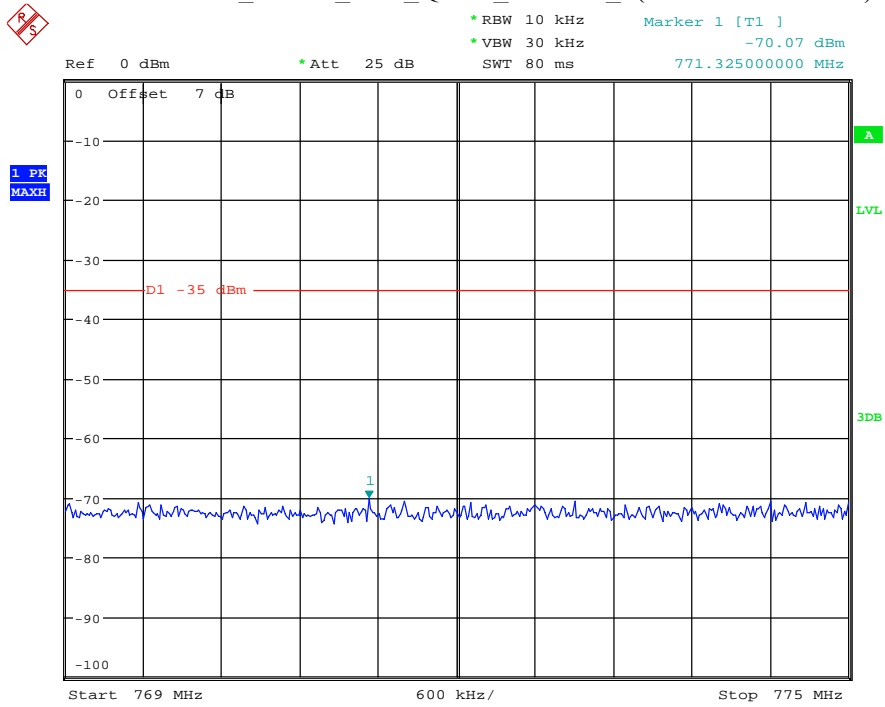

Band 14_5 MHz_Low_QPSK_RB25#0_3(769MHz-775MHz)

Date: 18.JUL.2021 19:25:55