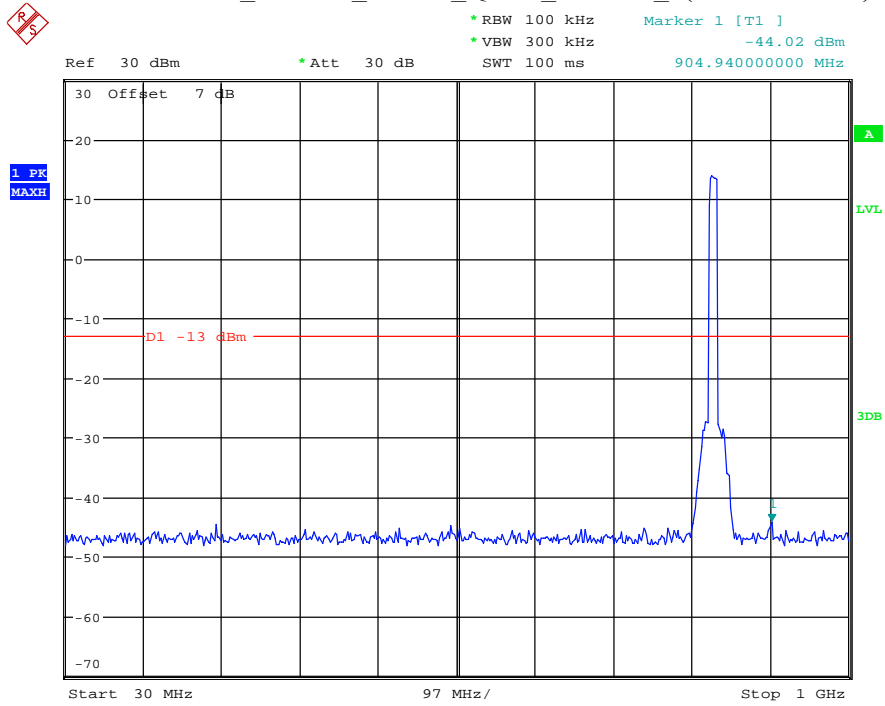

Band 26_10 MHz_Middle_QPSK_RB50#0_1(30MHz-1GHz)

Date: 7.JUL.2021 23:12:40