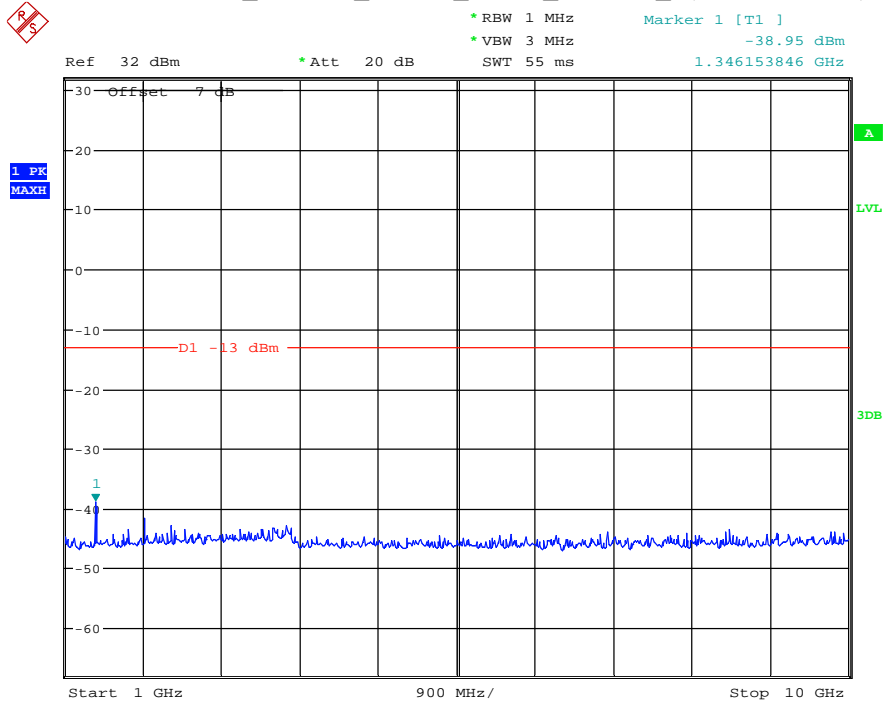

Band 71_15 MHz_Middle_QPSK_RB75#0_2(1GHz-10GHz)

Date: 15.JUL.2021 19:08:39