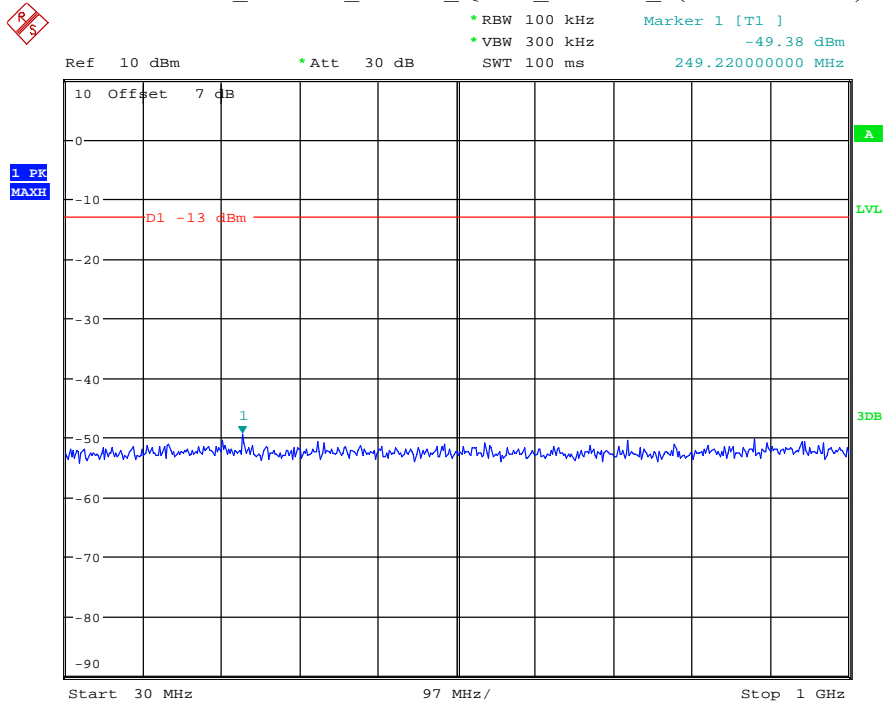

Date: 7.JUL.2021 22:17:37

Band 2_10 MHz_Low_QPSK_RB50#0_1(30MHz-1GHz)

Date: 7.JUL.2021 22:17:59

Band 2_10 MHz_Low_QPSK_RB50#0_2(1GHz-20GHz)

Date: 7.JUL.2021 22:18:11

Band 2_10 MHz_Middle_QPSK_RB50#0_1(30MHz-1GHz)