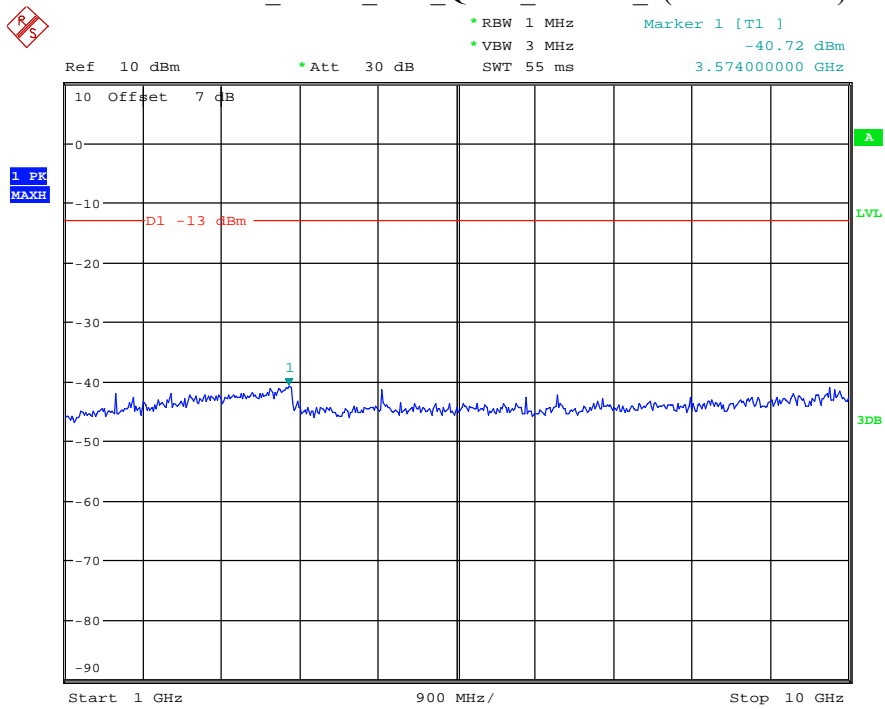

Band 14_5 MHz_Low_QPSK_RB25#0_2(1GHz-10GHz)

Date: 7.JUL.2021 22:55:26