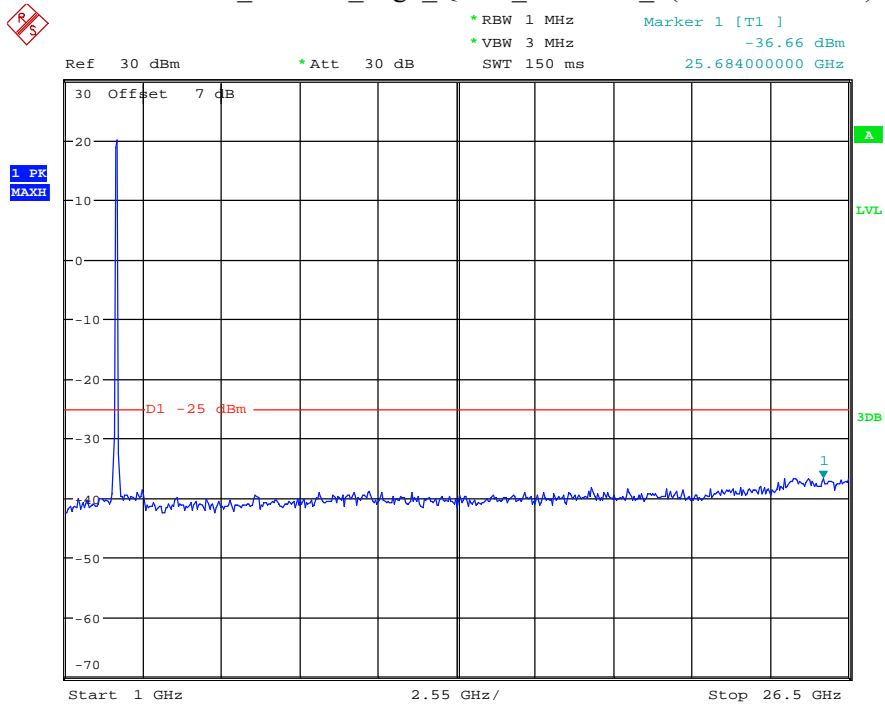

Band 41_20 MHz_High_QPSK_RB100#0_2(1GHz-26.5GHz)

Date: 8.JUL.2021 19:08:32