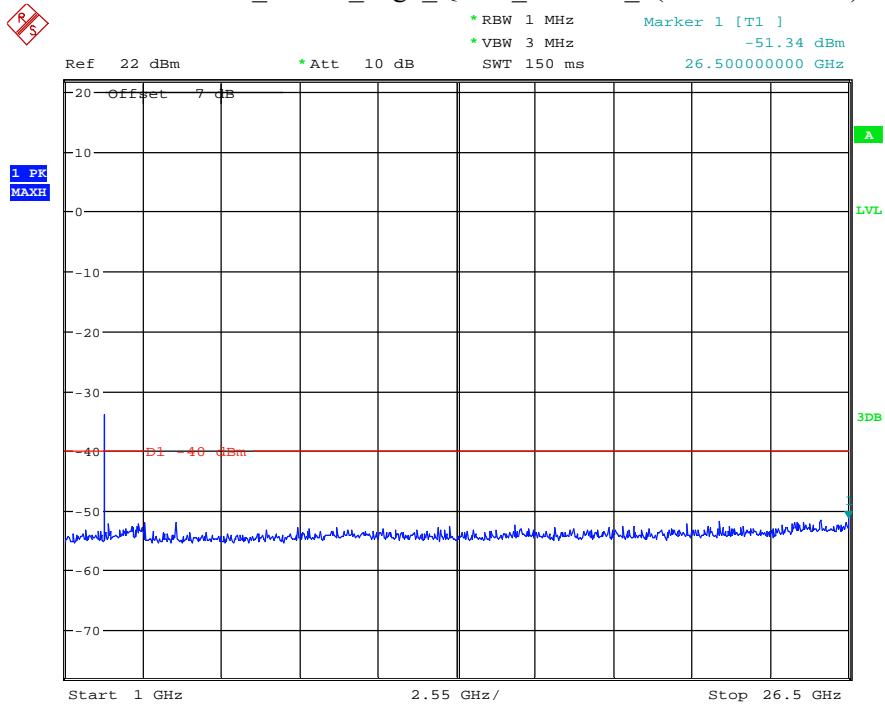

Band 30_5 MHz_High_QPSK_RB25#0_2(1GHz-26.5GHz)

Date: 2.SEP.2021 23:41:16