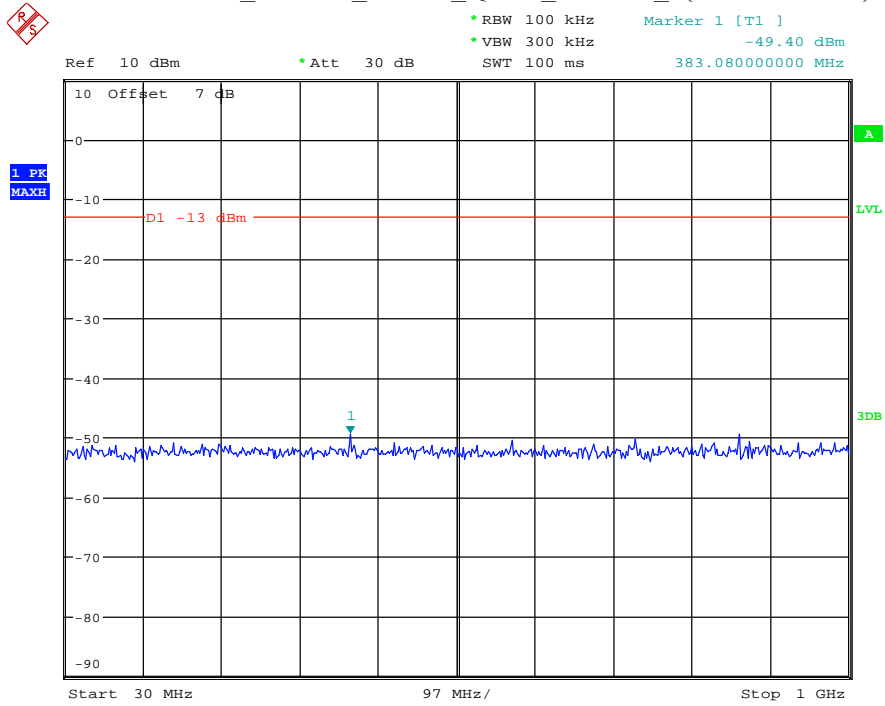

Band 25_15 MHz_Middle_QPSK_RB75#0_1(30MHz-1GHz)

Date: 7.JUL.2021 23:04:24