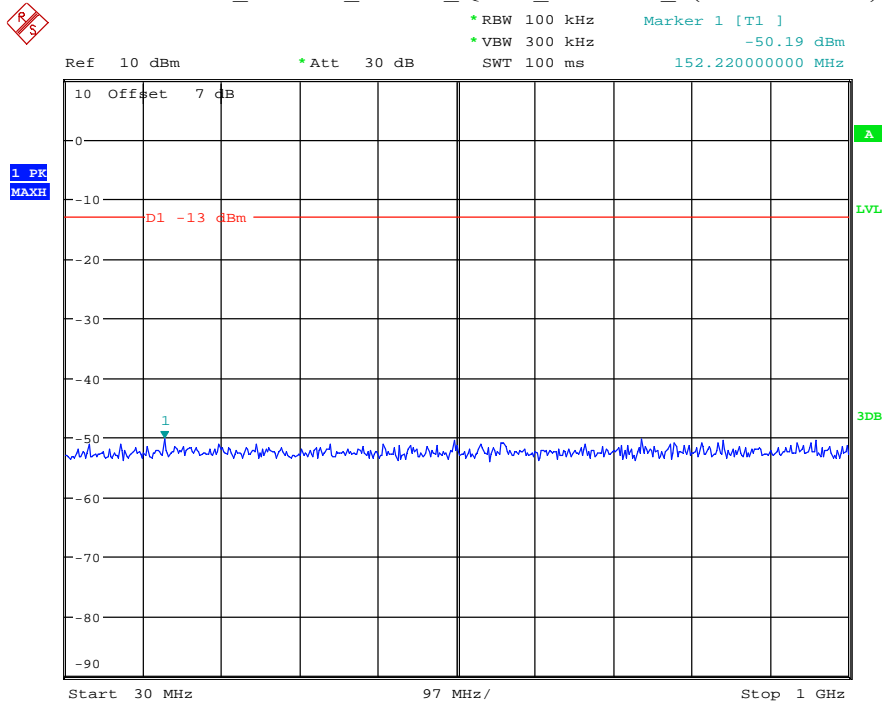

Date: 8.JUL.2021 20:19:58

Band 66_20 MHz_Low_QPSK_RB100#0_1(30MHz-1GHz)

Date: 8.JUL.2021 20:21:01

Band 66_20 MHz_Low_QPSK_RB100#0_2(1GHz-20GHz)

Date: 8.JUL.2021 20:21:13

Band 66_20 MHz_Middle_QPSK_RB100#0_1(30MHz-1GHz)