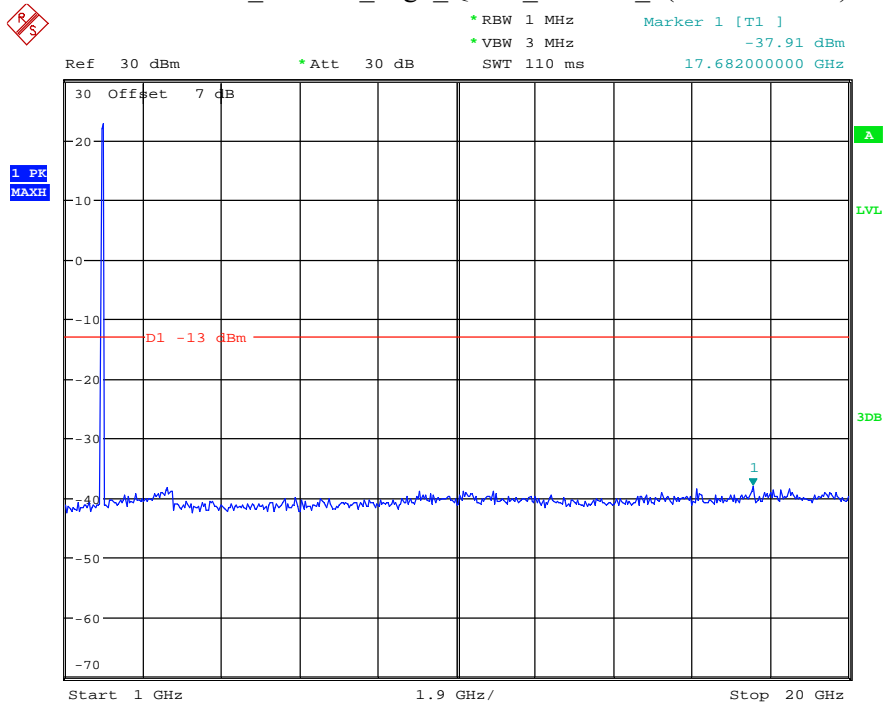

Date: 7.JUL.2021 22:18:31

Band 2_10 MHz_Middle_QPSK_RB50#0_2(1GHz-20GHz)

Date: 7.JUL.2021 22:18:42

Band 2_10 MHz_High_QPSK_RB50#0_1(30MHz-1GHz)

Date: 7.JUL.2021 22:19:02

Band 2_10 MHz_High_QPSK_RB50#0_2(1GHz-20GHz)