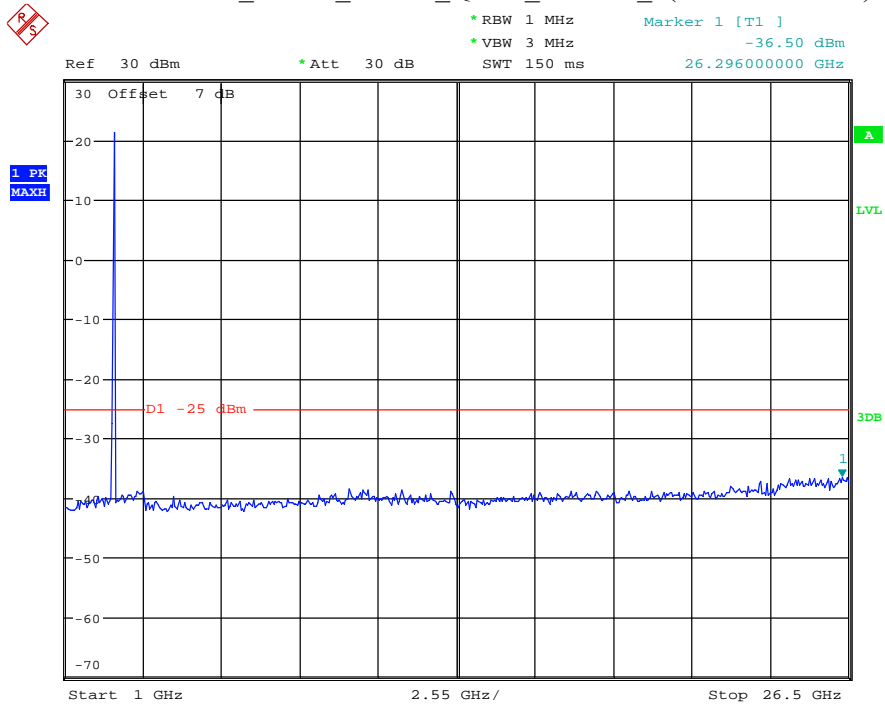

Band 41_5 MHz_Middle_QPSK_RB25#0_2(1GHz-26.5GHz)

Date: 8.JUL.2021 19:02:38