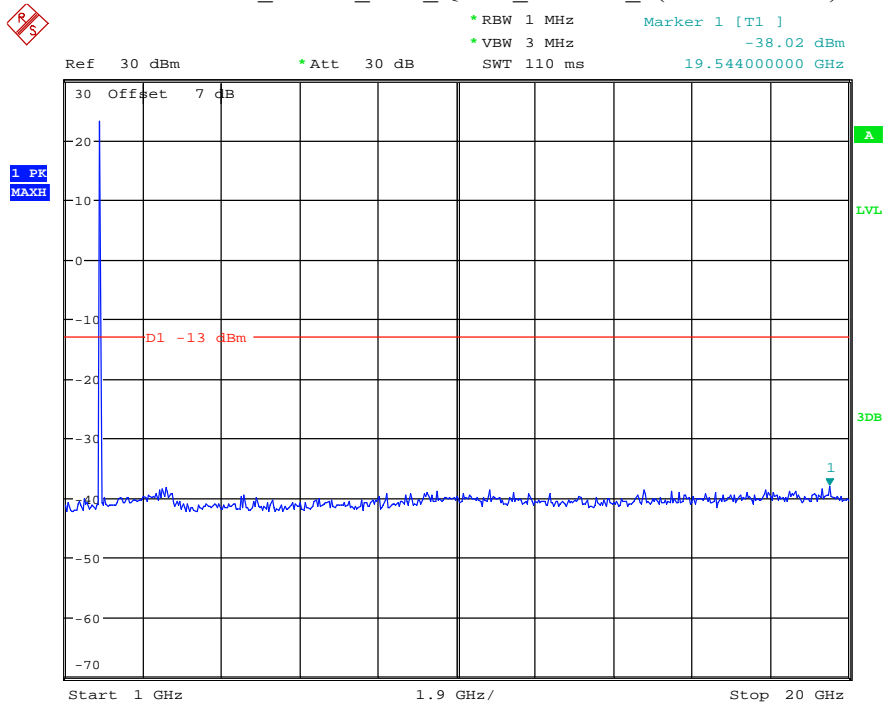

Band 2_3 MHz_Low_QPSK_RB15#0_2(1GHz-20GHz)

Date: 7.JUL.2021 22:15:03