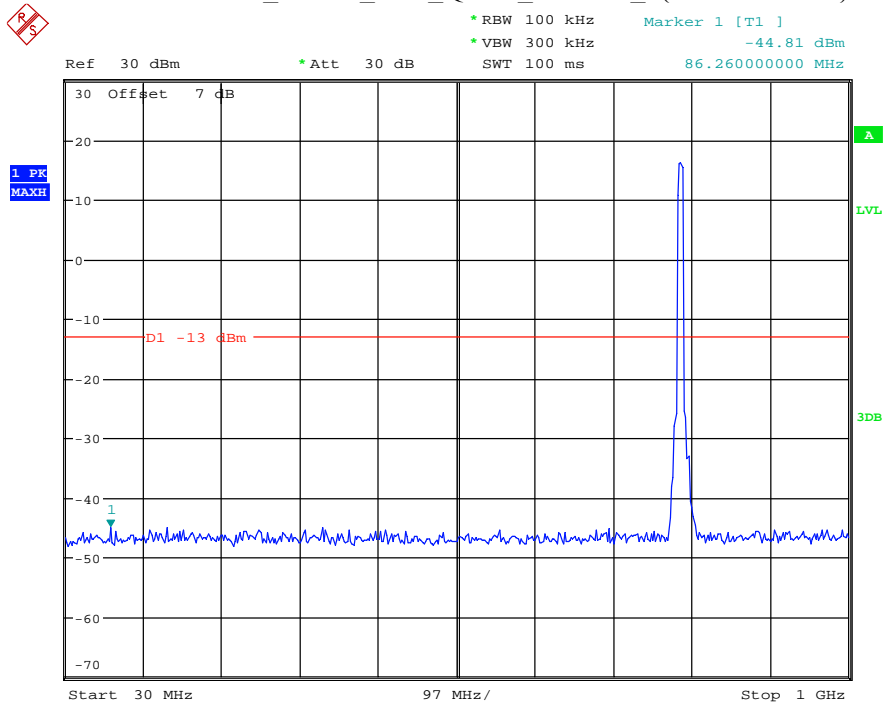

Date: 18.JUL.2021 19:21:48

Band 13_10 MHz_Middle_QPSK_RB50#0_4(793MHz-805MHz)

Date: 18.JUL.2021 19:21:14

Band 13_10 MHz_Middle_QPSK_RB50#0_5(1559MHz-1610MHz)

Date: 18.JUL.2021 19:19:26

Band 14_5 MHz_Low_QPSK_RB25#0_1(30MHz-1GHz)