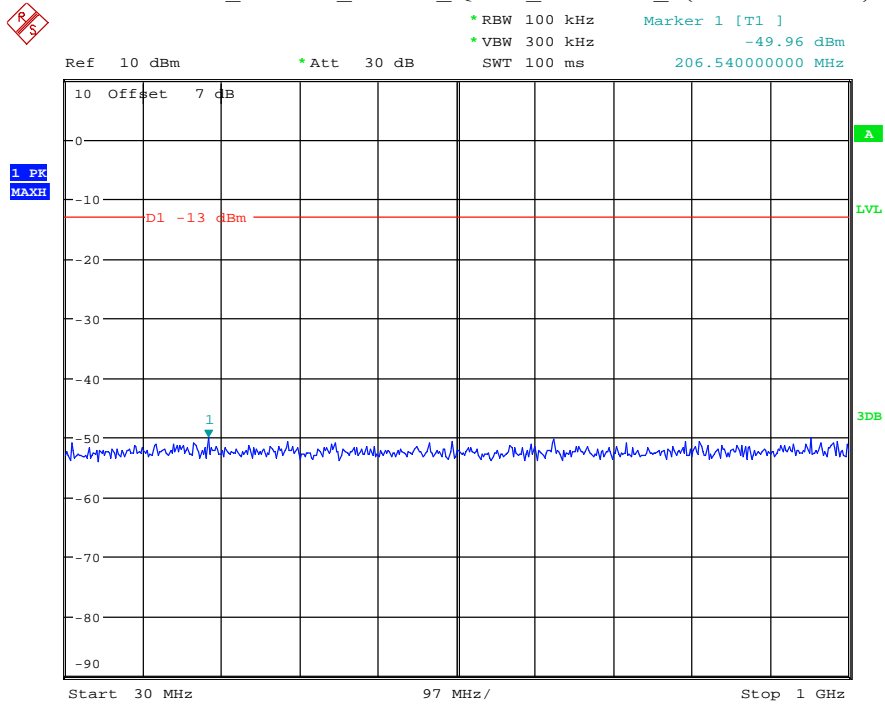

Date: 7.JUL.2021 22:31:05

Band 4_20 MHz_Low_QPSK_RB100#0_1(30MHz-1GHz)

Date: 7.JUL.2021 22:31:32

Band 4_20 MHz_Low_QPSK_RB100#0_2(1GHz-20GHz)

Date: 7.JUL.2021 22:31:43

Band 4_20 MHz_Middle_QPSK_RB100#0_1(30MHz-1GHz)