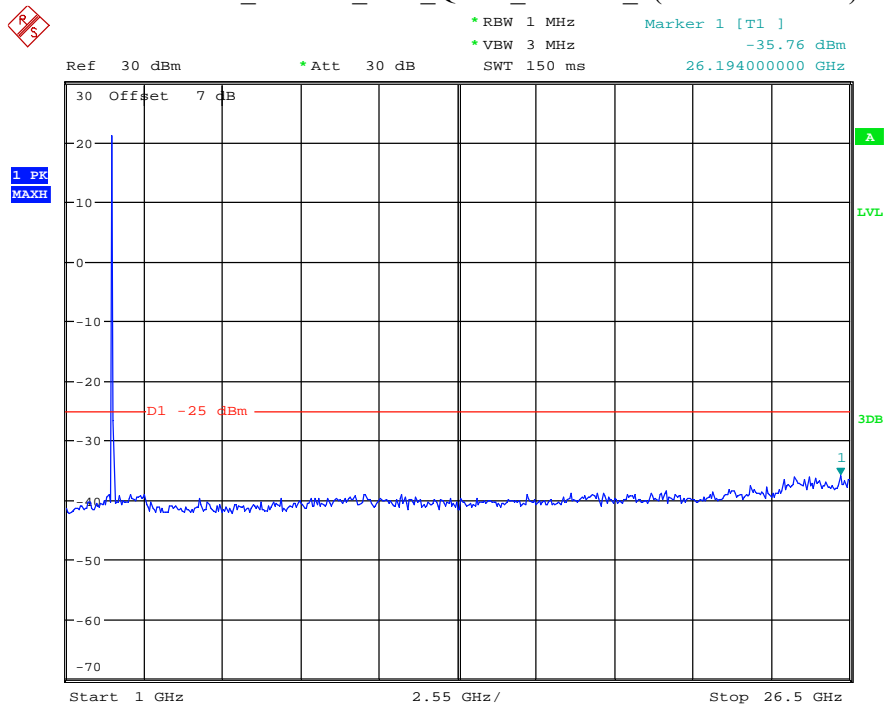

Band 7_10 MHz_Low_QPSK_RB50#0_2(1GHz-26.5GHz)

Date: 7.JUL.2021 22:41:34