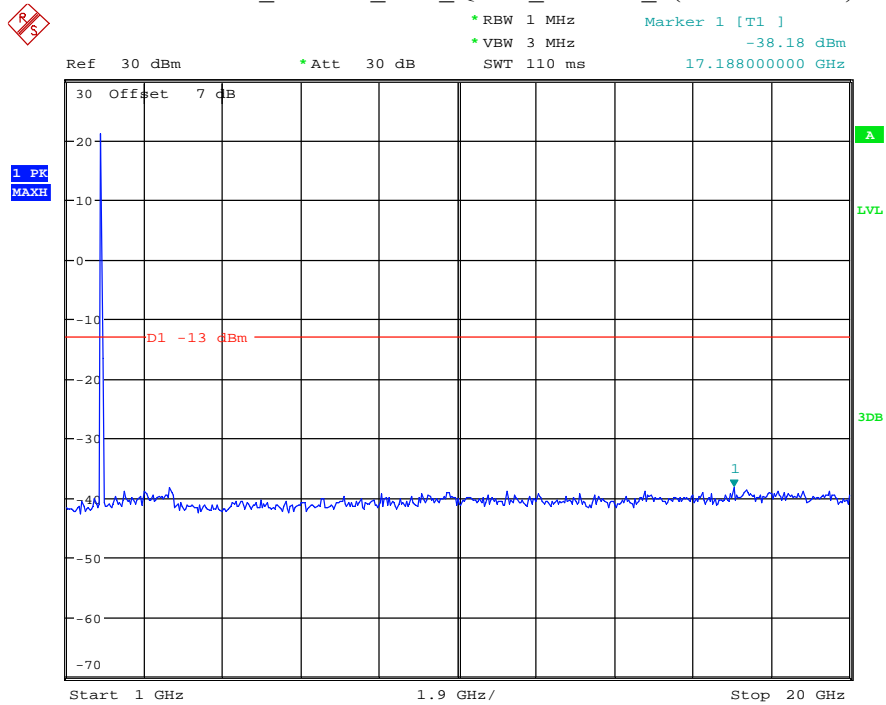

Date: 7.JUL.2021 23:03:07

Band 25_10 MHz_High_QPSK_RB50#0_2(1GHz-20GHz)

Date: 7.JUL.2021 23:03:19

Band 25_15 MHz_Low_QPSK_RB75#0_1(30MHz-1GHz)

Date: 7.JUL.2021 23:03:48

Band 25_15 MHz_Low_QPSK_RB75#0_2(1GHz-20GHz)