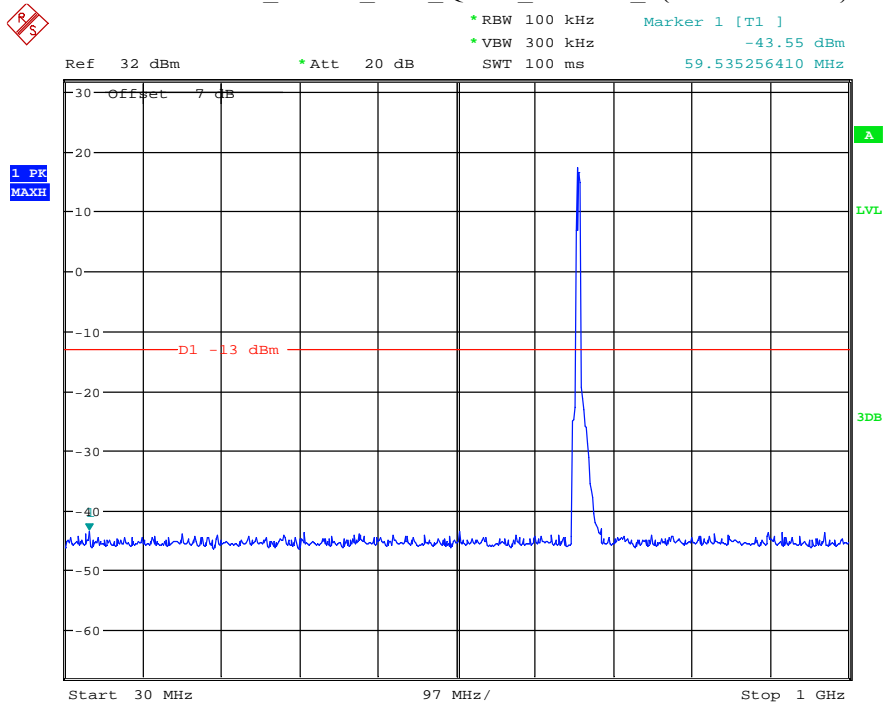

Band 71_5 MHz_Low_QPSK_RB25#0_1(30MHz-1GHz)

Date: 15.JUL.2021 18:12:56