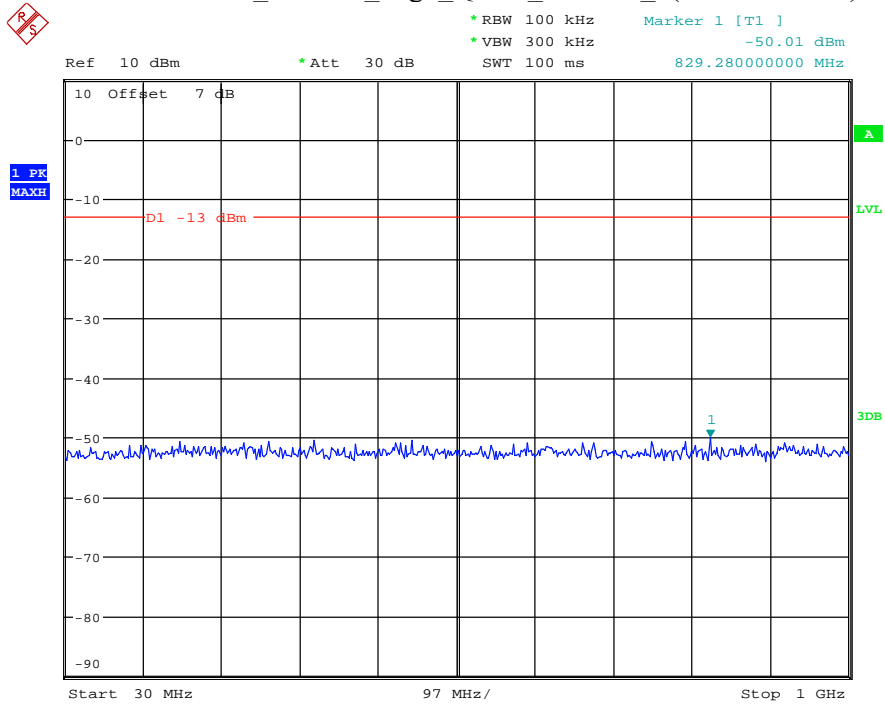

Band 66_10 MHz_High_QPSK_RB50#0_1(30MHz-1GHz)

Date: 8.JUL.2021 20:18:32