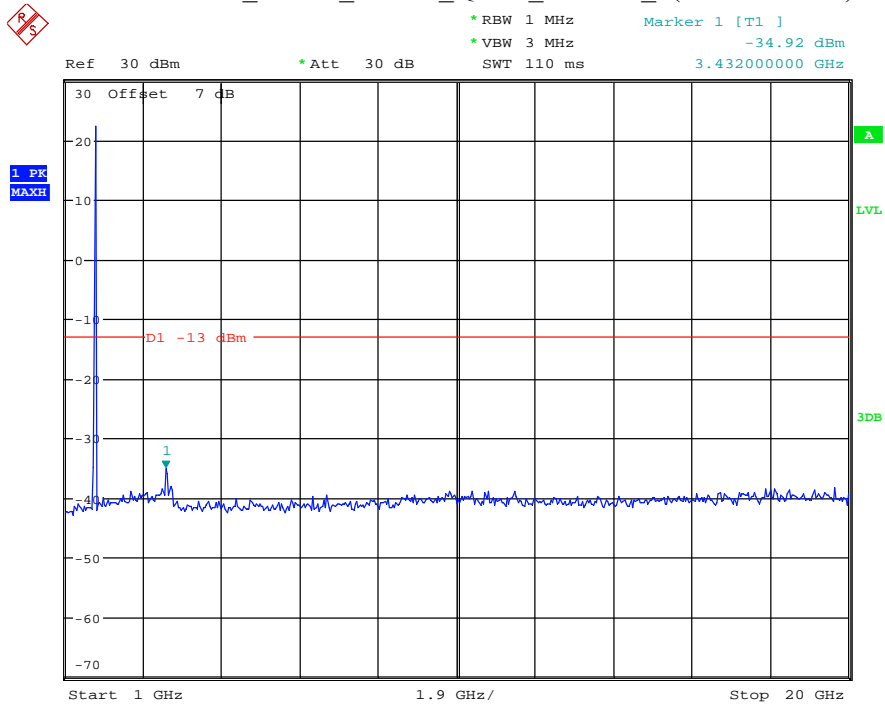

Band 4_5 MHz_Middle_QPSK_RB25#0_2(1GHz-20GHz)

Date: 7.JUL.2021 22:26:58