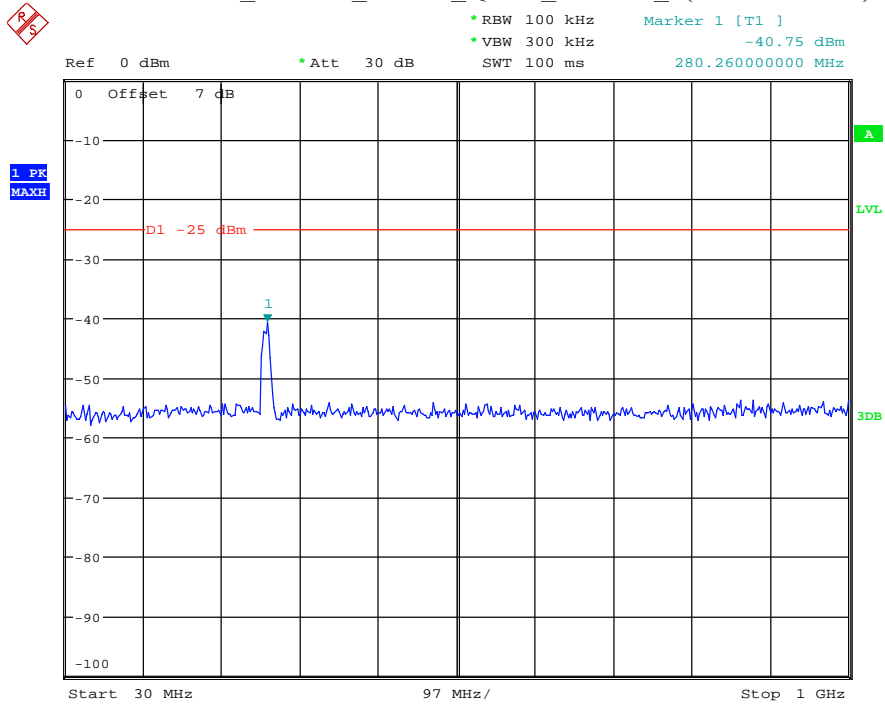

Band 41_15 MHz_Middle_QPSK_RB75#0_1(30MHz-1GHz)

Date: 8.JUL.2021 19:05:55