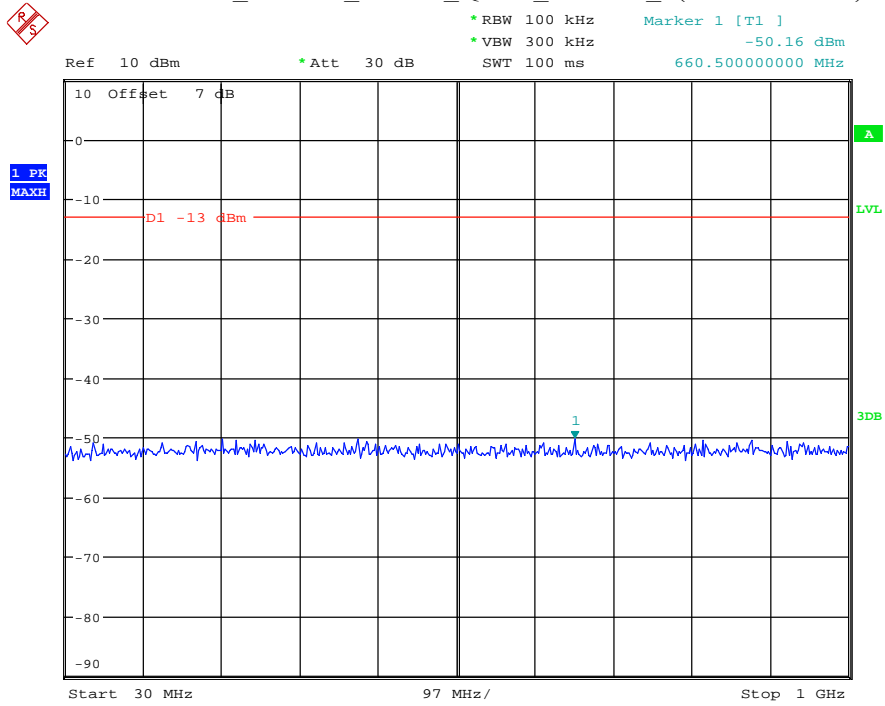

Date: 7.JUL.2021 22:29:09

Band 4_15 MHz_Low_QPSK_RB75#0_1(30MHz-1GHz)

Date: 7.JUL.2021 22:29:36

Band 4_15 MHz_Low_QPSK_RB75#0_2(1GHz-20GHz)

Date: 7.JUL.2021 22:29:47

Band 4_15 MHz_Middle_QPSK_RB75#0_1(30MHz-1GHz)