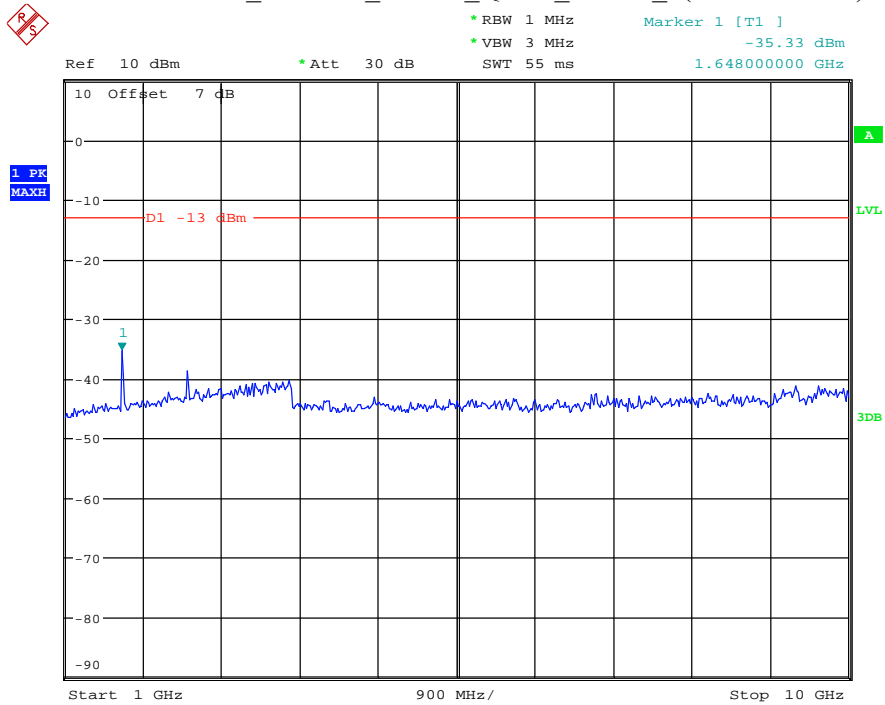

Band 26_1.4 MHz_Middle_QPSK_RB6#0_2(1GHz-10GHz)

Date: 7.JUL.2021 23:08:08