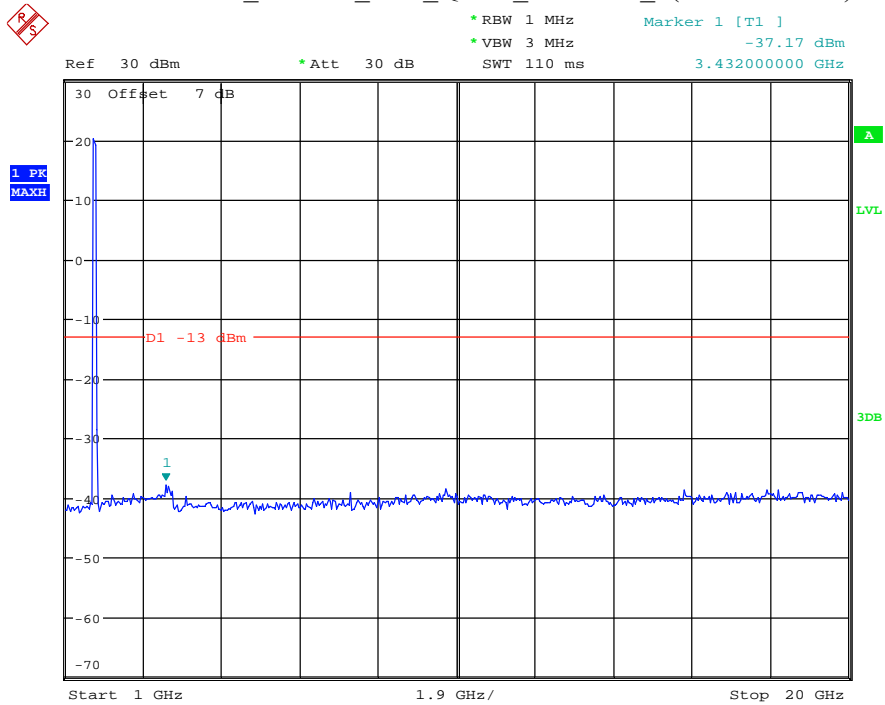

Band 4_20 MHz_Low_QPSK_RB100#0_2(1GHz-20GHz)

Date: 7.JUL.2021 22:31:43