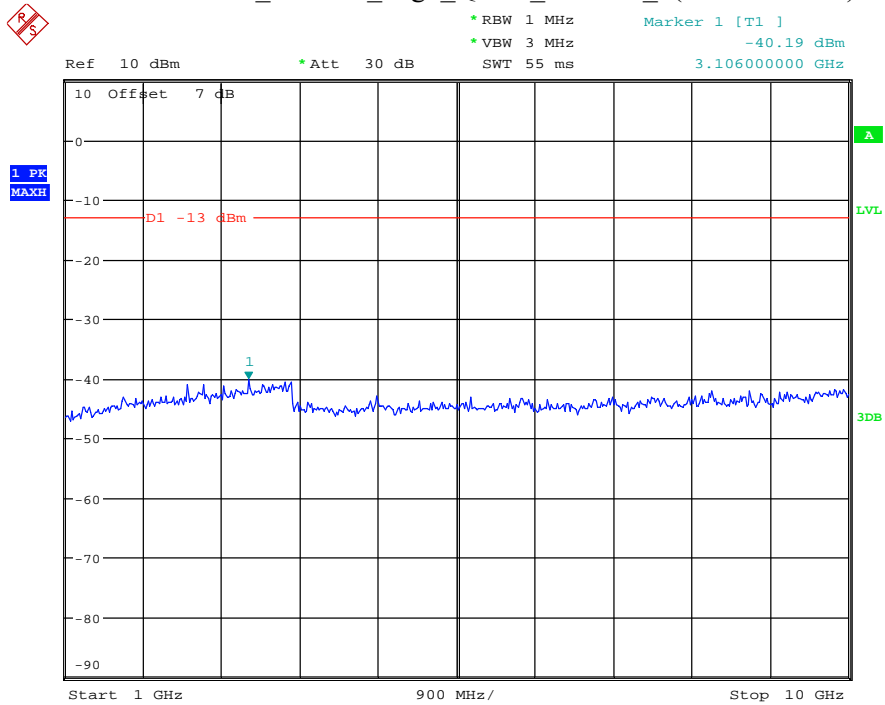

Band 26_15 MHz_High_QPSK_RB75#0_2(1GHz-10GHz)

Date: 7.JUL.2021 23:15:19