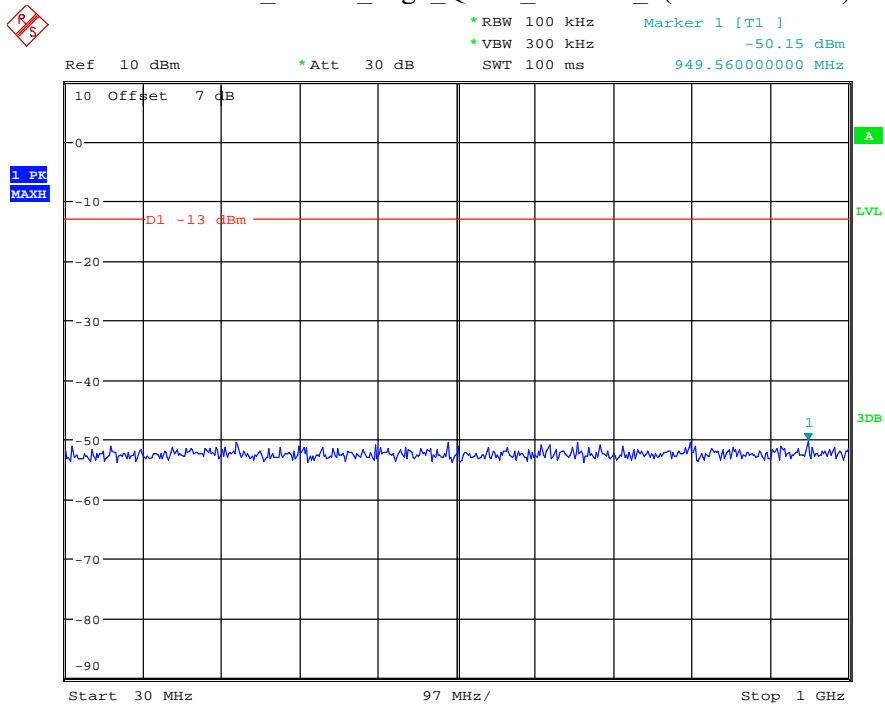

Band 66_5 MHz_High_QPSK_RB25#0_1(30MHz-1GHz)

Date: 8.JUL.2021 20:16:55