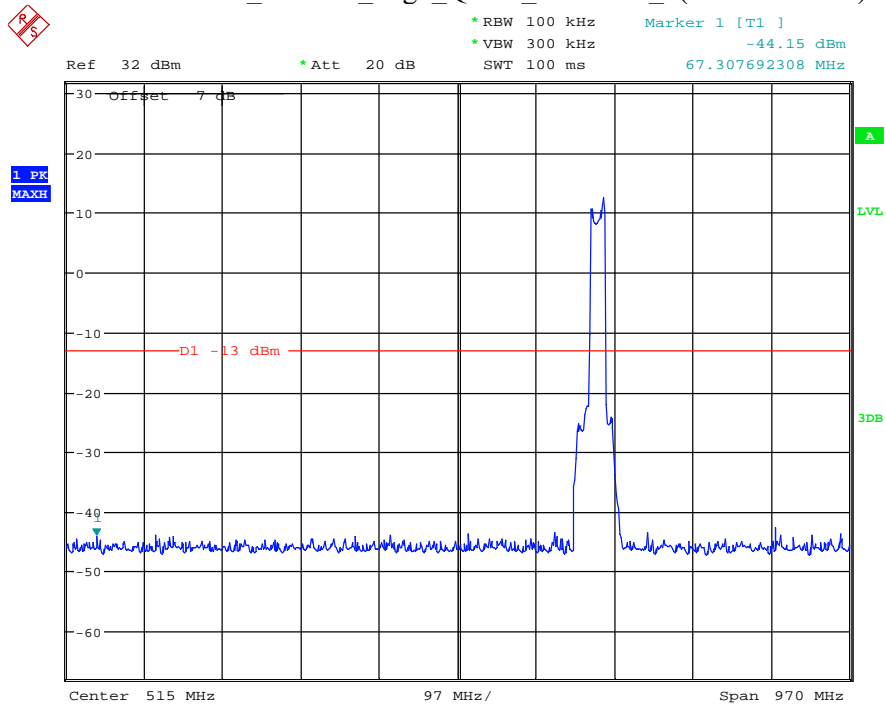

Date: 15.JUL.2021 19:09:12

Band 71_20 MHz_Middle_QPSK_RB100#0_1(30MHz-1GHz)

Date: 15.JUL.2021 18:39:50

Band 71_20 MHz_Middle_QPSK_RB100#0_2(1GHz-10GHz)

Date: 15.JUL.2021 19:10:12

Band 71_20 MHz_High_QPSK_RB100#0_1(30MHz-1GHz)