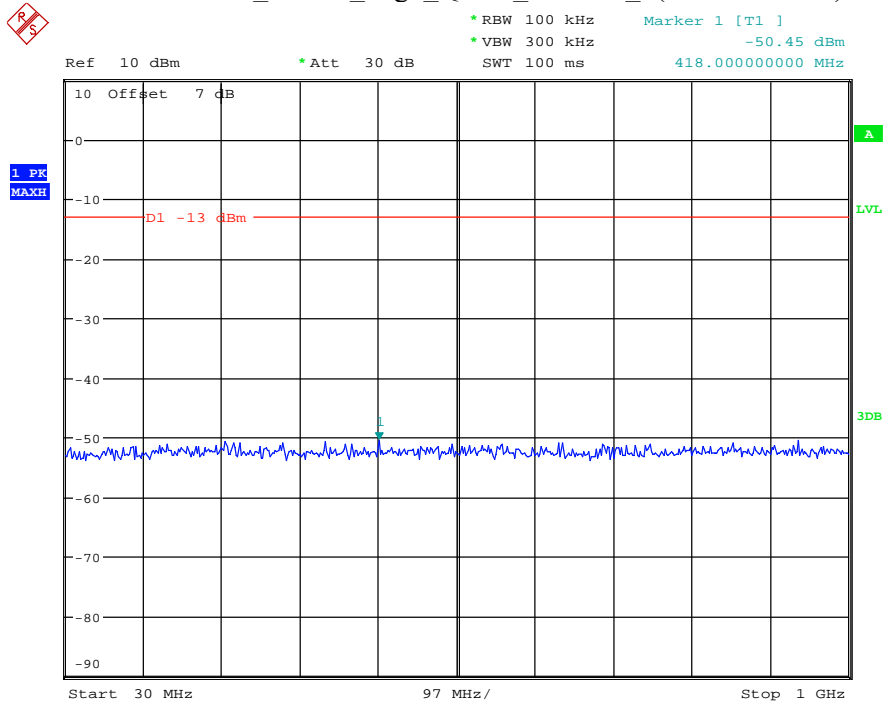

Band 4_3 MHz_High_QPSK_RB15#0_1(30MHz-1GHz)

Date: 7.JUL.2021 22:25:45