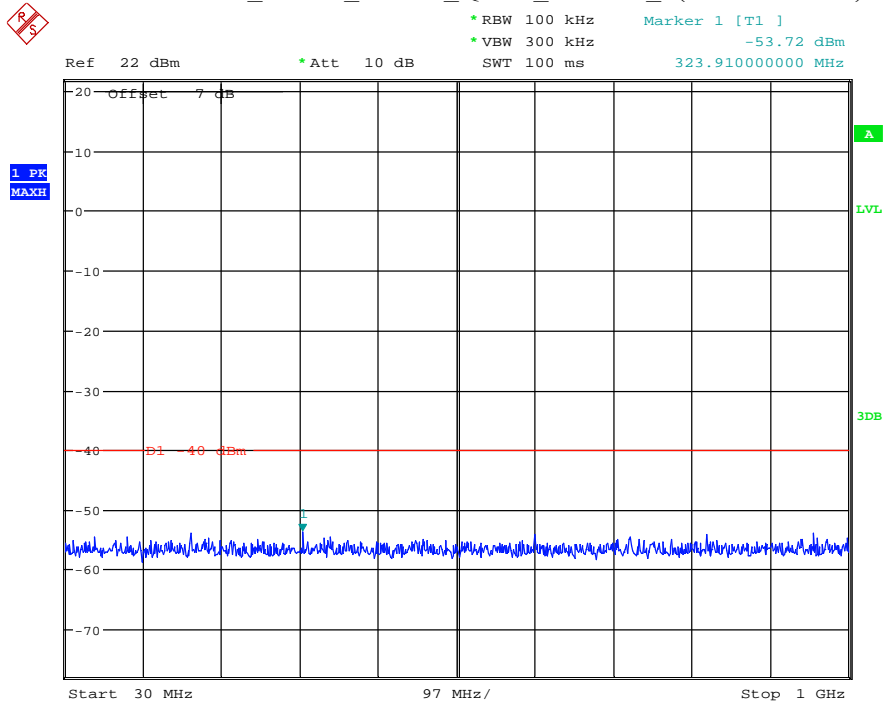

Band 30_5 MHz_Middle_QPSK_RB25#0_1(30MHz-1GHz)

Date: 2.SEP.2021 23:39:00