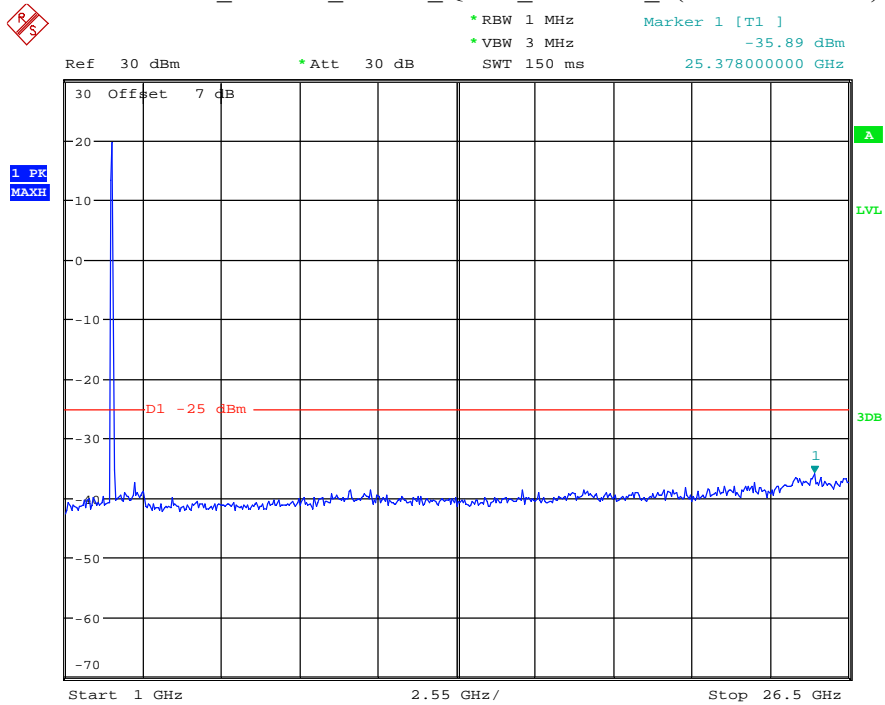

Date: 7.JUL.2021 22:45:06

Band 7_20 MHz_Low_QPSK_RB100#0_2(1GHz-26.5GHz)

Date: 7.JUL.2021 22:45:17

Band 7_20 MHz_Middle_QPSK_RB100#0_1(30MHz-1GHz)

Date: 7.JUL.2021 22:45:41

Band 7_20 MHz_Middle_QPSK_RB100#0_2(1GHz-26.5GHz)