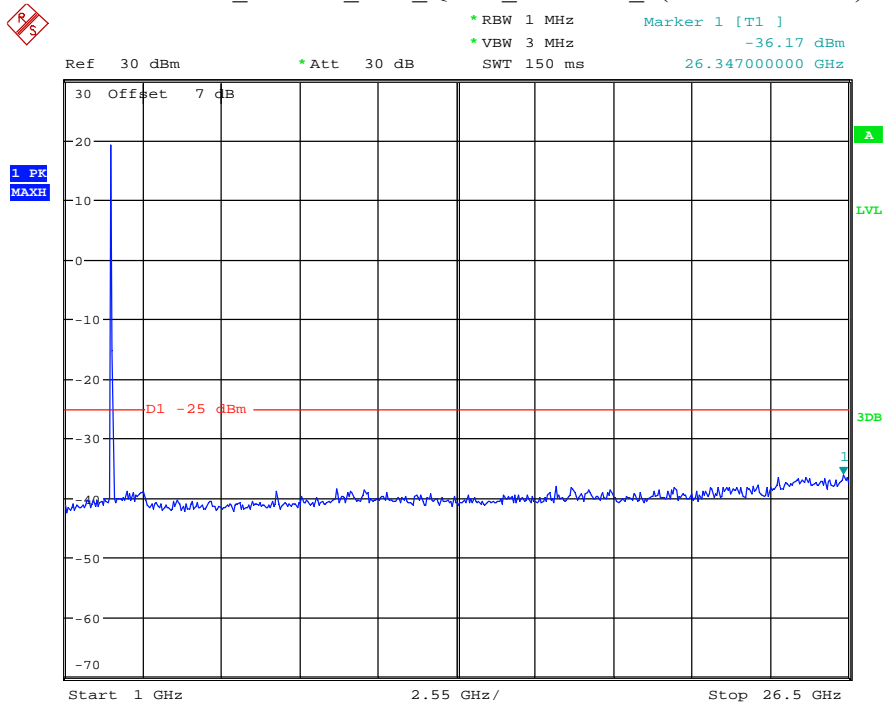

Band 7_20 MHz_Low_QPSK_RB100#0_2(1GHz-26.5GHz)

Date: 7.JUL.2021 22:45:17