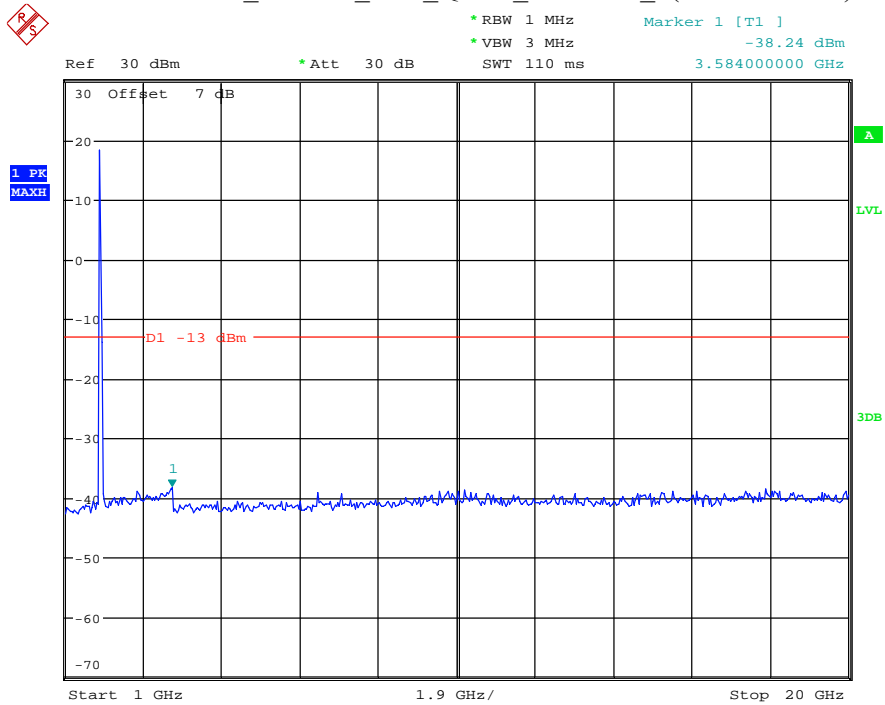

Band 2_20 MHz_Low_QPSK_RB100#0_2(1GHz-20GHz)

Date: 7.JUL.2021 22:21:42