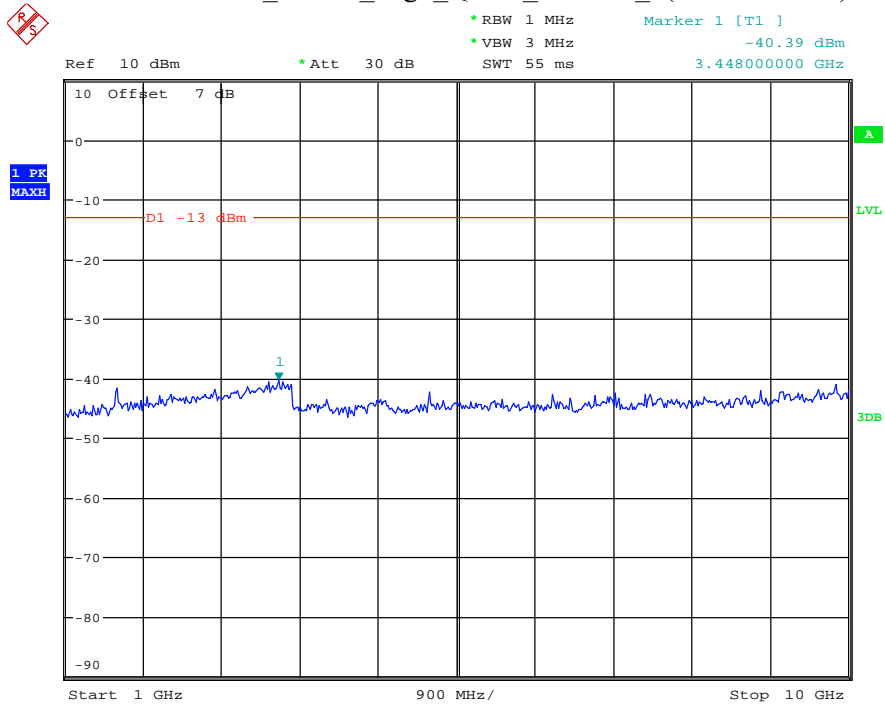

Band 14_5 MHz_High_QPSK_RB25#0_2(1GHz-10GHz)

Date: 7.JUL.2021 22:56:27