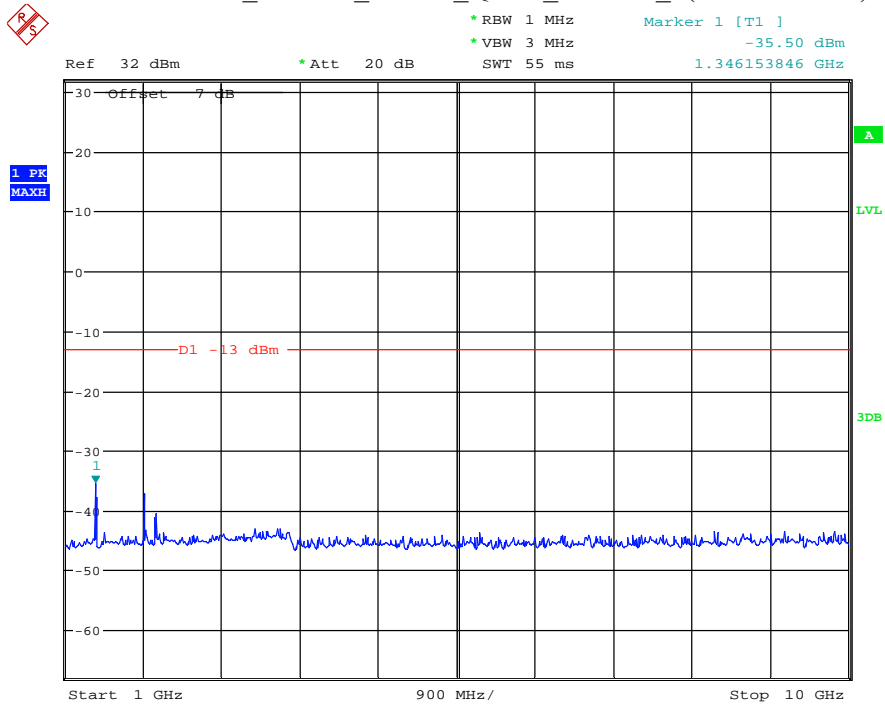

Band 71_10 MHz_Middle_QPSK_RB50#0_2(1GHz-10GHz)

Date: 15.JUL.2021 19:07:04