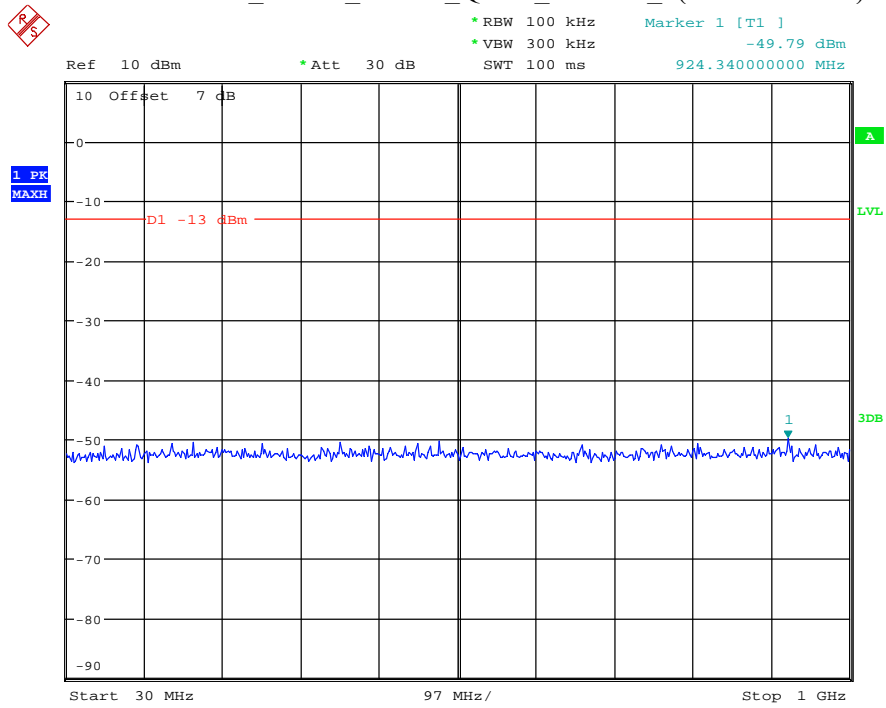

Band 25_3 MHz_Middle_QPSK_RB15#0_1(30MHz-1GHz)

Date: 7.JUL.2021 22:59:25