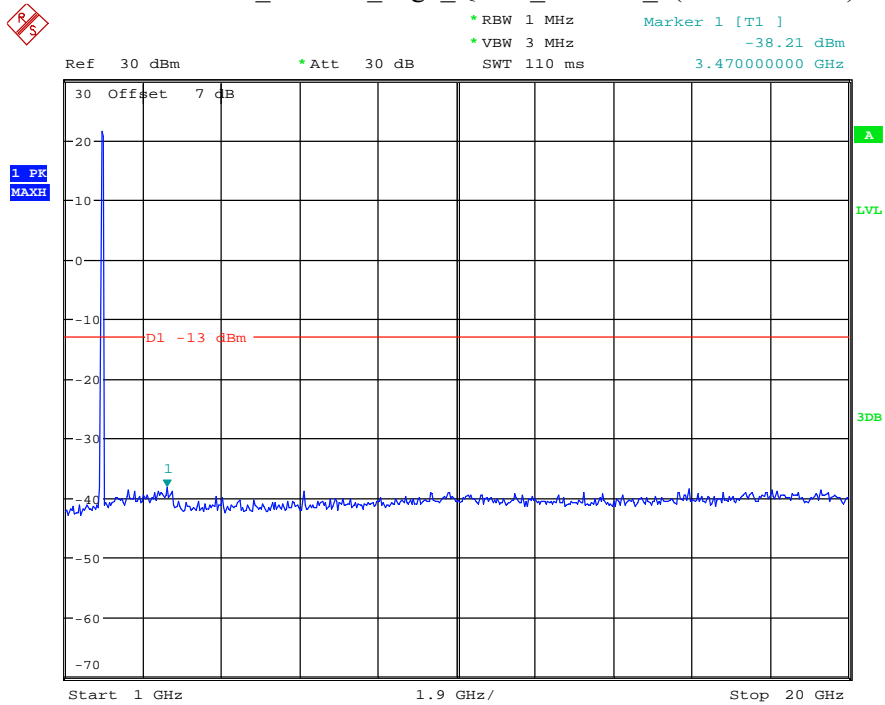

Band 25_15 MHz_High_QPSK_RB75#0_2(1GHz-20GHz)

Date: 7.JUL.2021 23:05:11