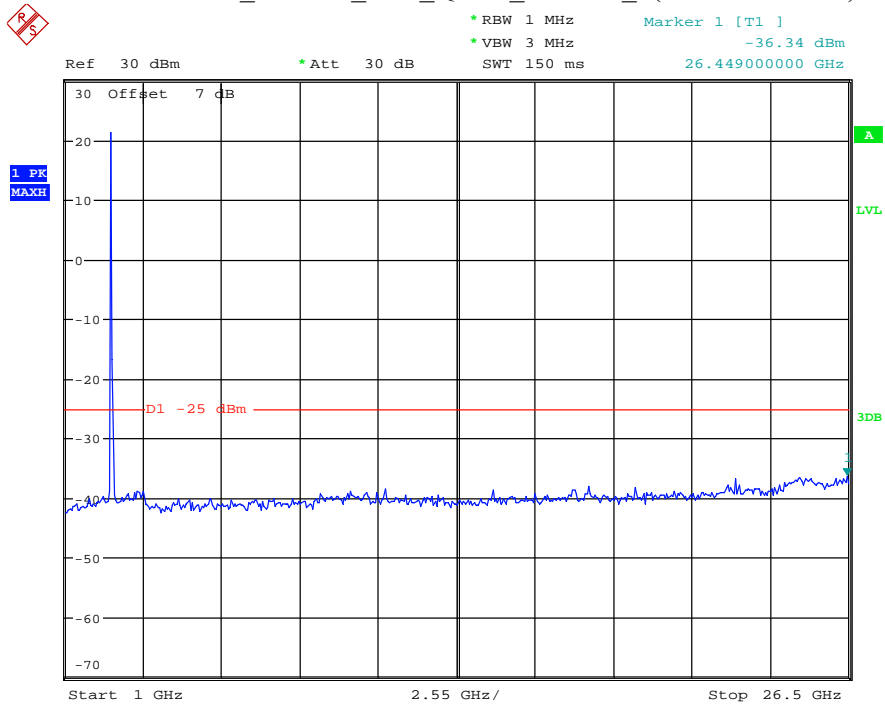

Band 7_15 MHz_Low_QPSK_RB75#0_2(1GHz-26.5GHz)

Date: 7.JUL.2021 22:43:21