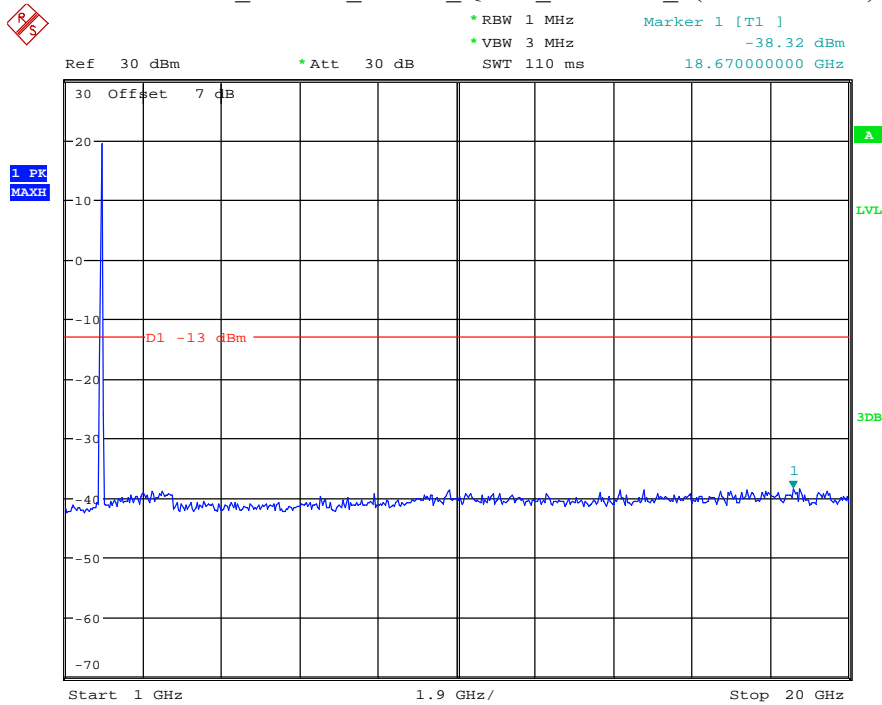

Band 25_20 MHz_Middle_QPSK_RB100#0_2(1GHz-20GHz)

Date: 7.JUL.2021 23:06:26