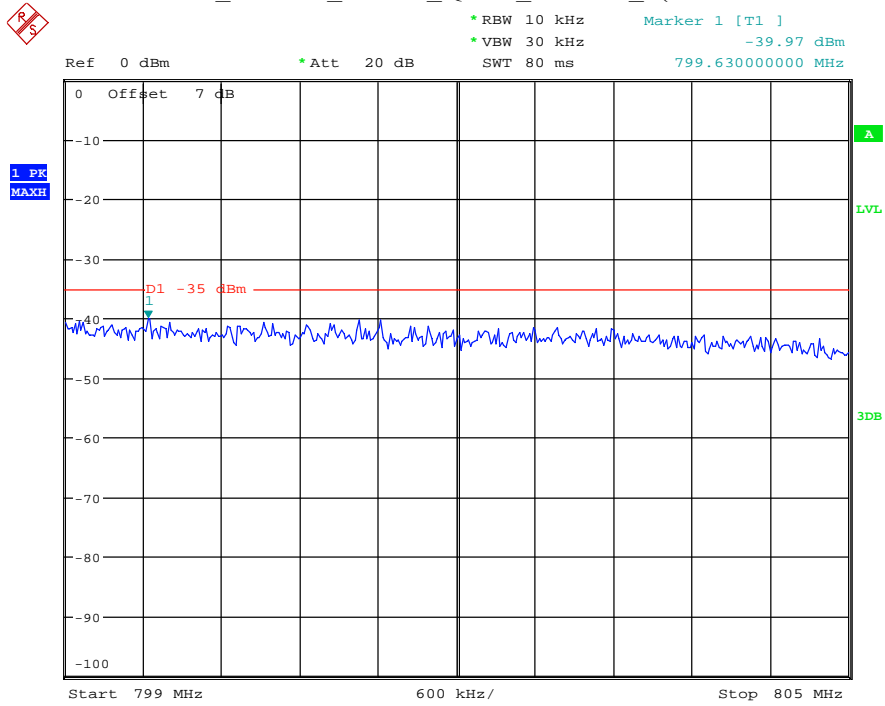

Date: 7.JUL.2021 22:56:49

Band 14_10 MHz_Middle_QPSK_RB50#0_2(1GHz-10GHz)

Date: 7.JUL.2021 22:57:04

Band 14_10 MHz_Middle_QPSK_RB50#0_3(769MHz-775MHz)

Date: 18.JUL.2021 19:46:28

Band 14_10 MHz_Middle_QPSK_RB50#0_4(799MHz-805MHz)