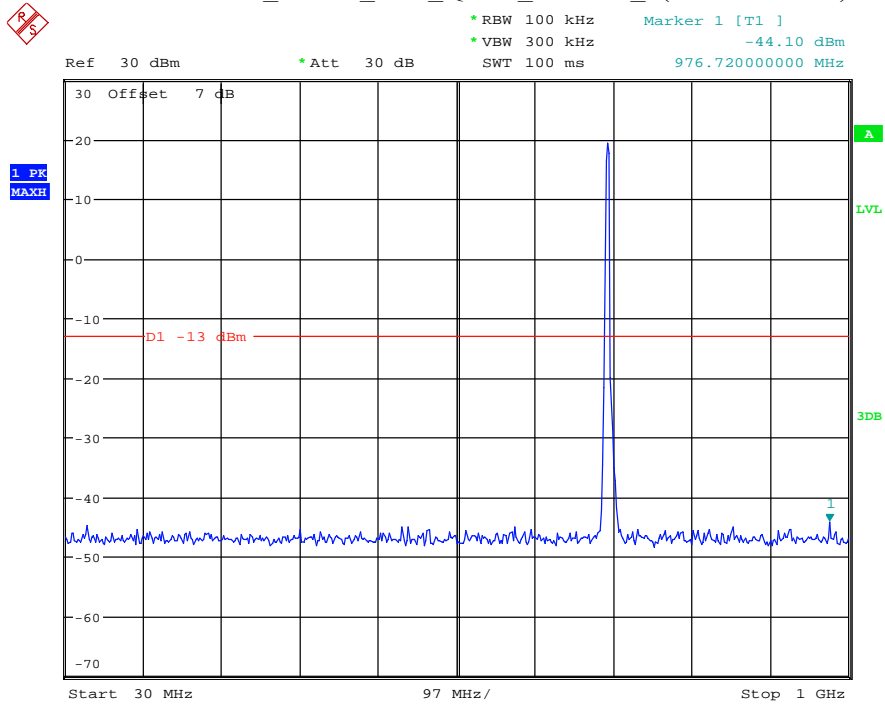

Date: 7.JUL.2021 22:47:33

Band 12_1.4 MHz_High_QPSK_RB6#0_1(30MHz-1GHz)

Date: 7.JUL.2021 22:47:50

Band 12_1.4 MHz_High_QPSK_RB6#0_2(1GHz-10GHz)

Date: 7.JUL.2021 22:48:02

Band 12_3 MHz_Low_QPSK_RB15#0_1(30MHz-1GHz)