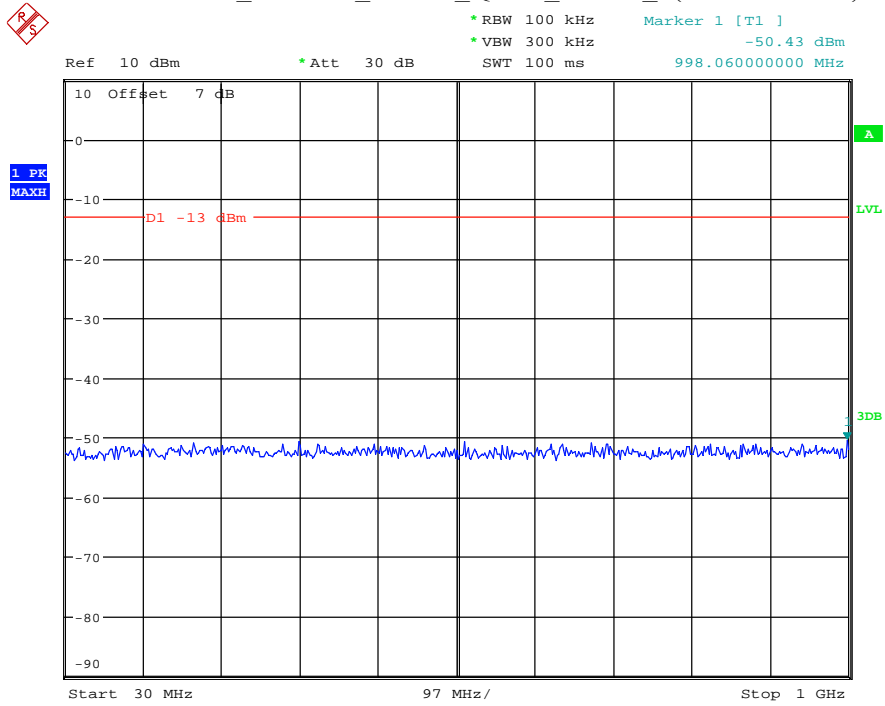

Date: 7.JUL.2021 22:22:54

Band 4_1.4 MHz_Low_QPSK_RB6#0_1(30MHz-1GHz)

Date: 7.JUL.2021 22:23:14

Band 4_1.4 MHz_Low_QPSK_RB6#0_2(1GHz-20GHz)

Date: 7.JUL.2021 22:23:25

Band 4_1.4 MHz_Middle_QPSK_RB6#0_1(30MHz-1GHz)