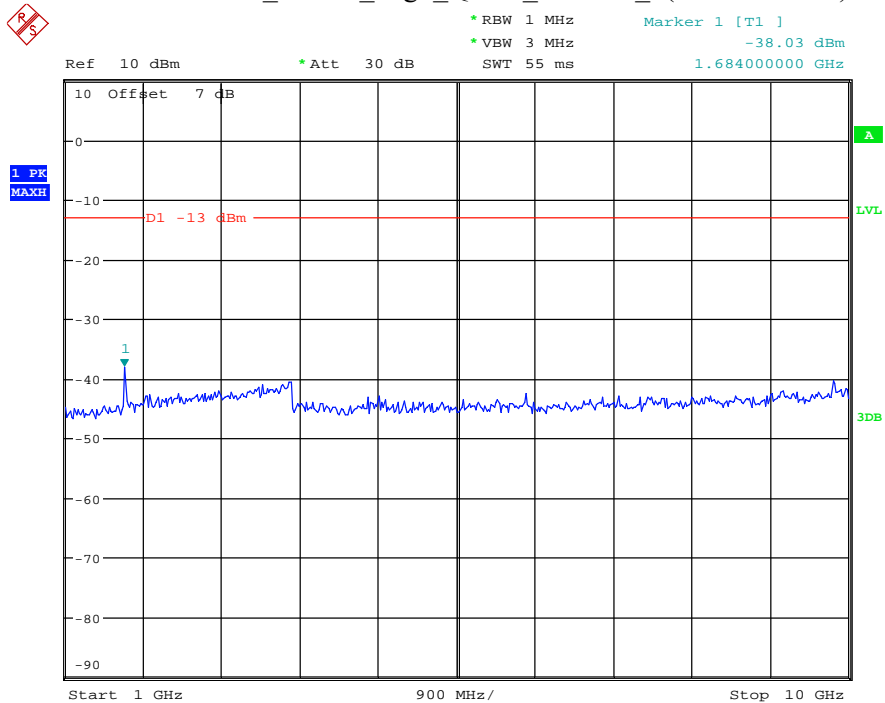

Band 26_3 MHz_High_QPSK_RB15#0_2(1GHz-10GHz)

Date: 7.JUL.2021 23:10:14