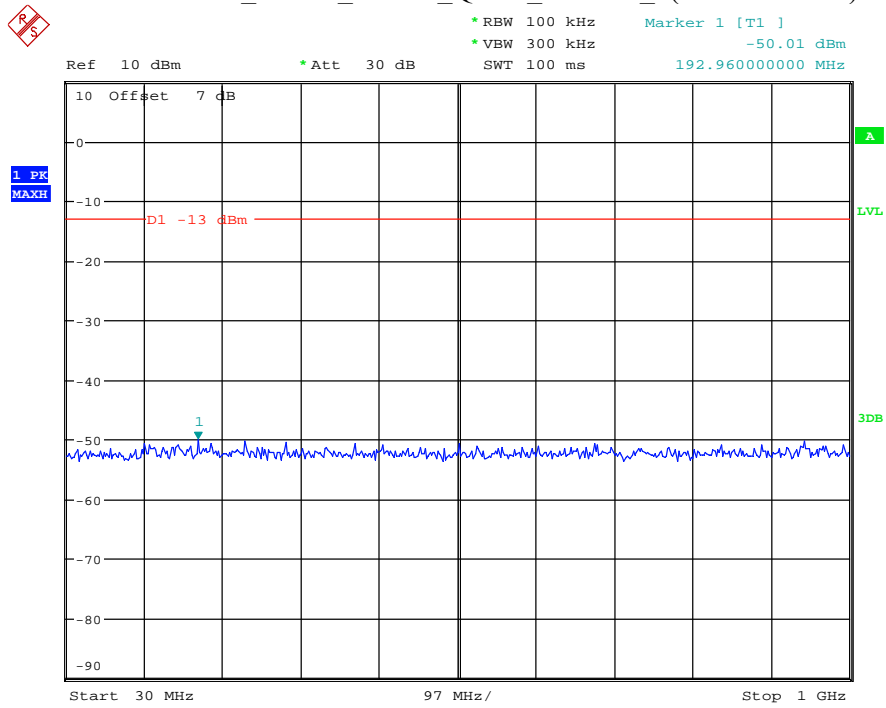

Date: 7.JUL.2021 22:14:31

Band 2_3 MHz_Low_QPSK_RB15#0_1(30MHz-1GHz)

Date: 7.JUL.2021 22:14:51

Band 2_3 MHz_Low_QPSK_RB15#0_2(1GHz-20GHz)

Date: 7.JUL.2021 22:15:03

Band 2_3 MHz_Middle_QPSK_RB15#0_1(30MHz-1GHz)