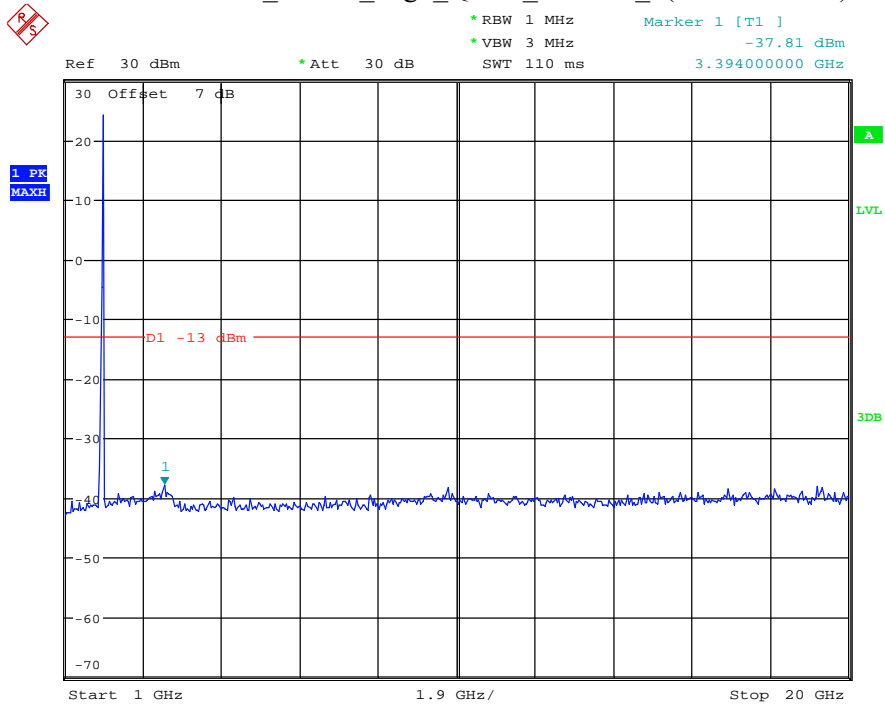

Band 25_5 MHz_High_QPSK_RB25#0_2(1GHz-20GHz)

Date: 7.JUL.2021 23:01:42