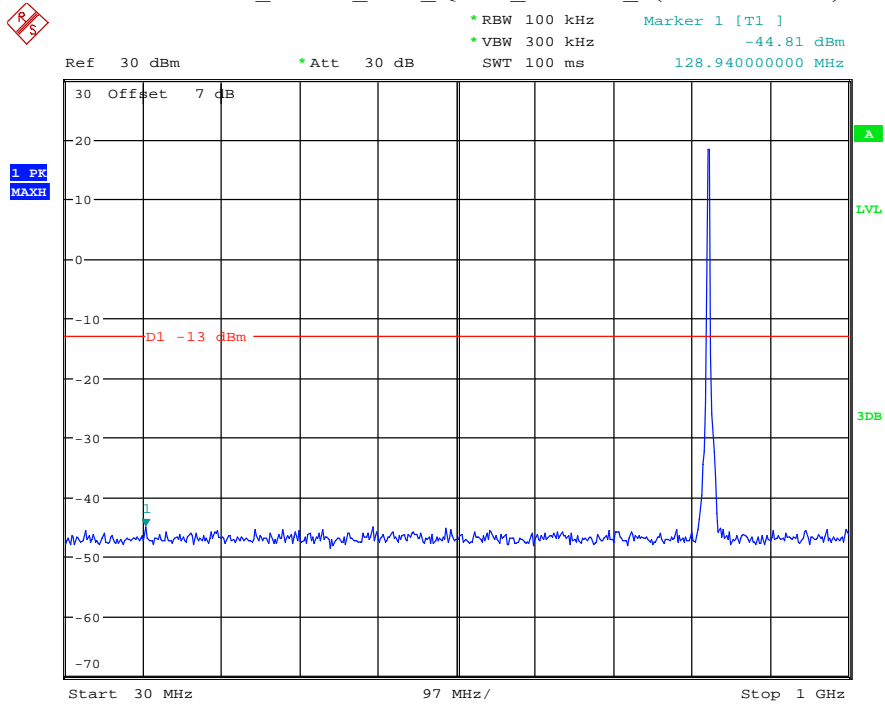

Band 5_3 MHz_Low_QPSK_RB15#0_1(30MHz-1GHz)

Date: 7.JUL.2021 22:34:52