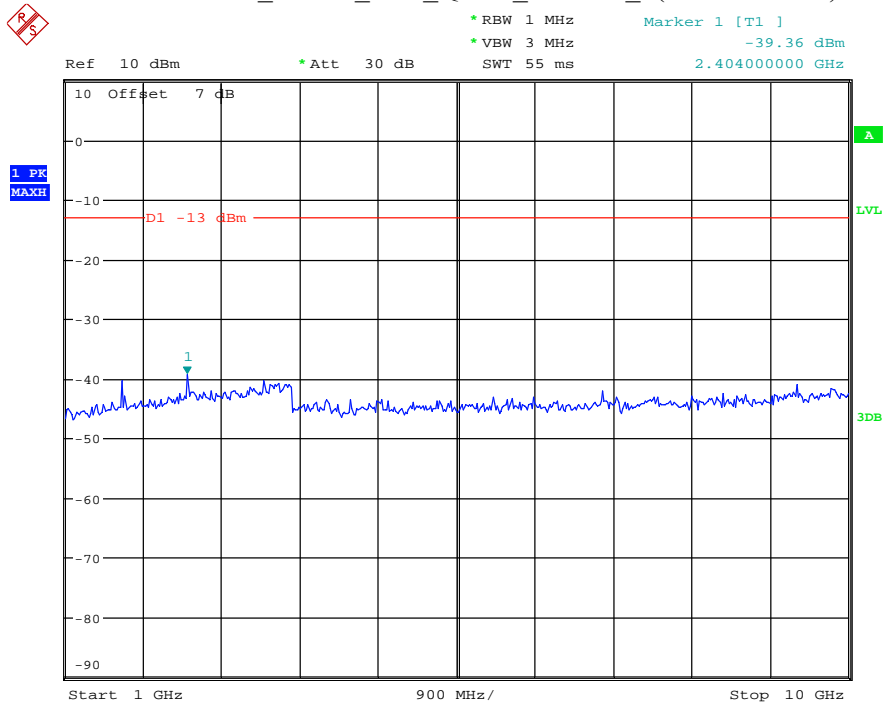

Band 5_3 MHz_Low_QPSK_RB15#0_2(1GHz-10GHz)

Date: 7.JUL.2021 22:35:04