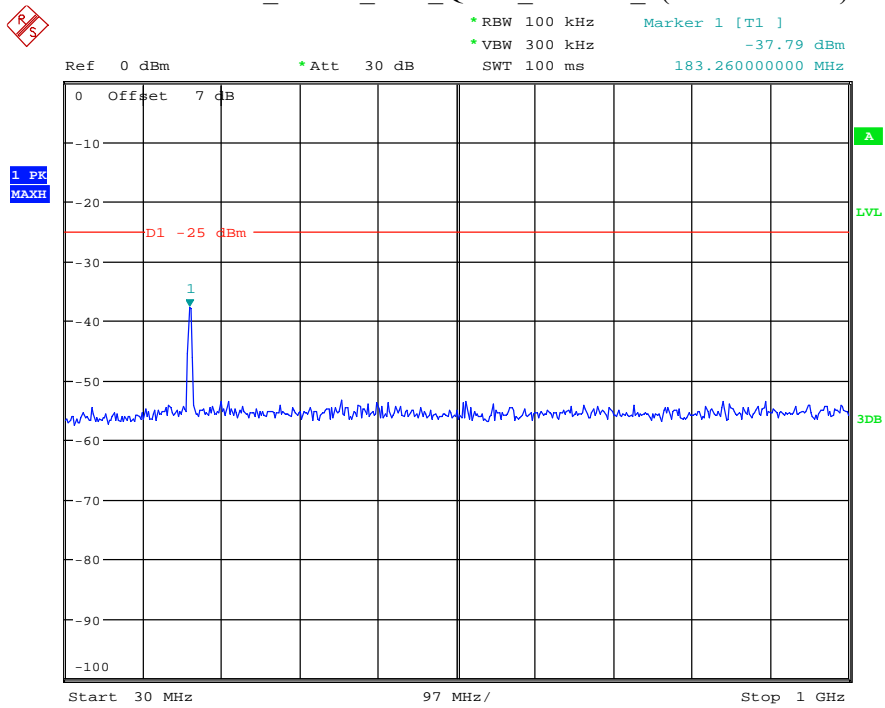

Band 41_5 MHz_Low_QPSK_RB25#0_1(30MHz-1GHz)

Date: 8.JUL.2021 19:01:57