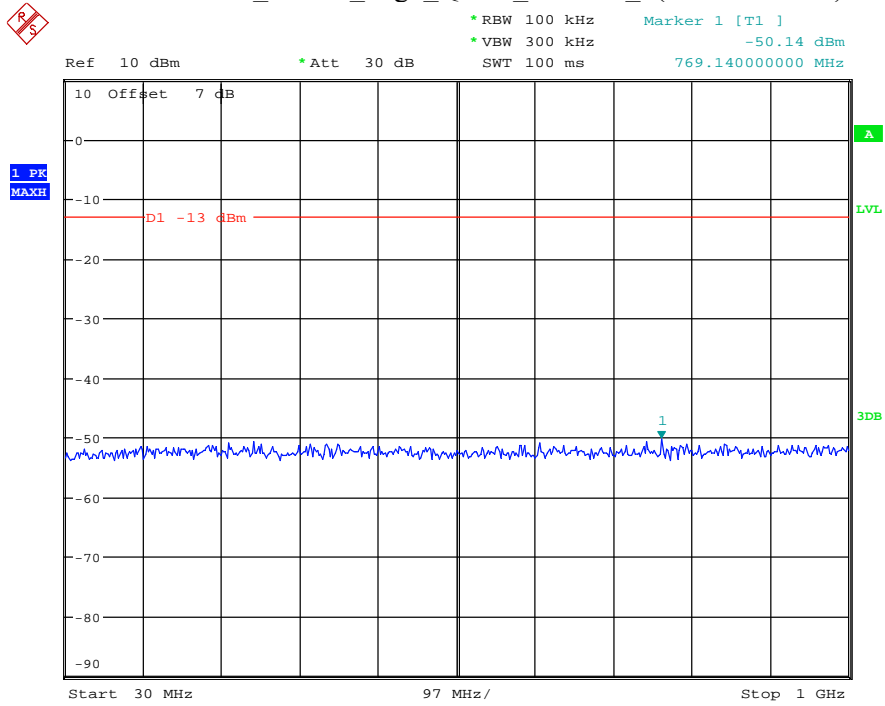

Band 2_3 MHz_High_QPSK_RB15#0_1(30MHz-1GHz)

Date: 7.JUL.2021 22:15:53