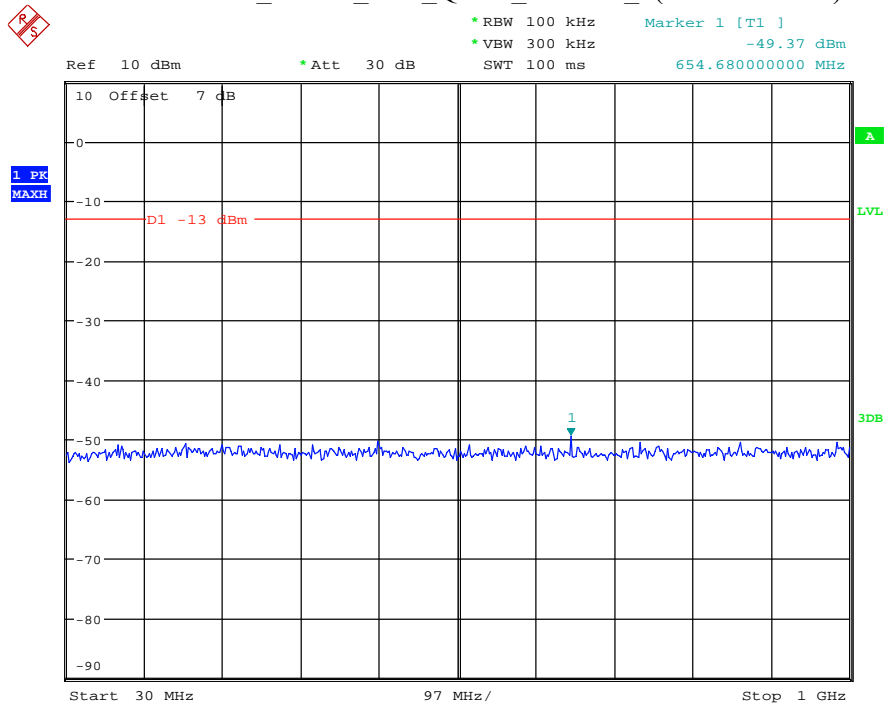

Band 2_5 MHz_Low_QPSK_RB25#0_1(30MHz-1GHz)

Date: 7.JUL.2021 22:16:27