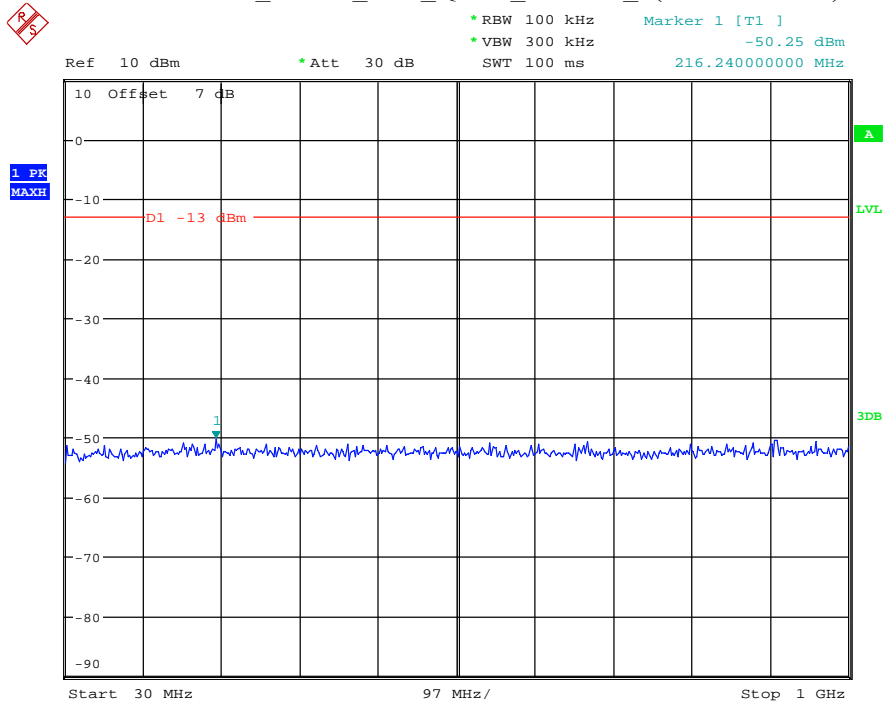

Band 4_3 MHz_Low_QPSK_RB15#0_1(30MHz-1GHz)

Date: 7.JUL.2021 22:24:44