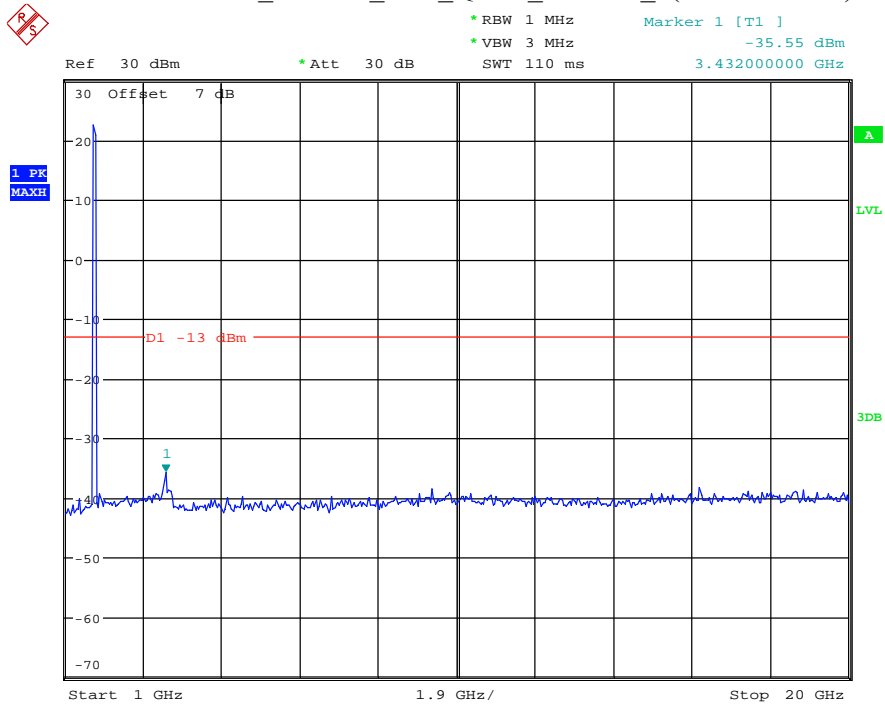

Band 66_10 MHz_Low_QPSK_RB50#0_2(1GHz-20GHz)

Date: 8.JUL.2021 20:17:41