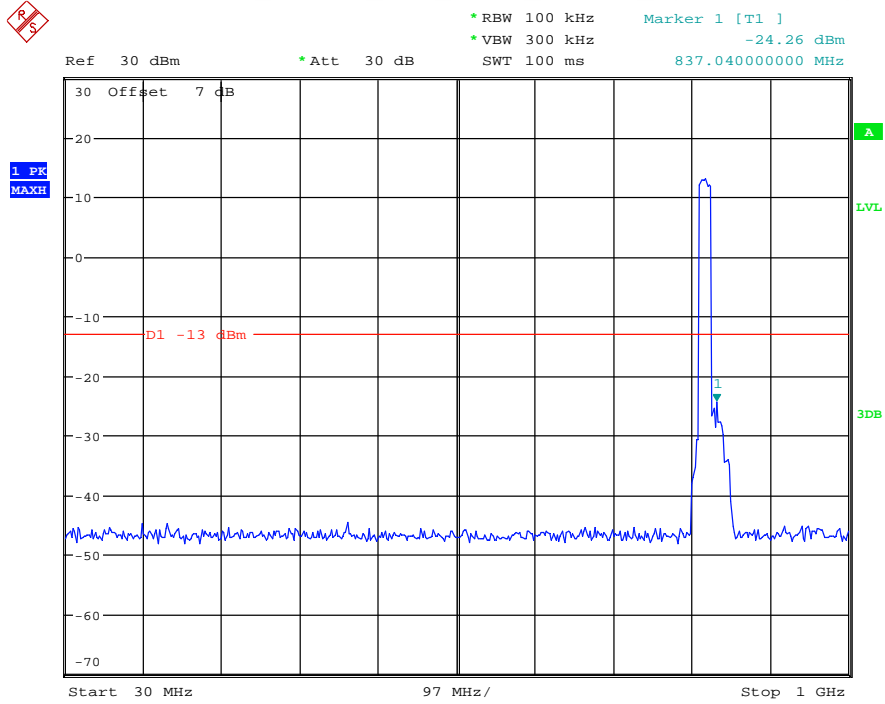

Band 26_15 MHz_Low_QPSK_RB75#0_1(30MHz-1GHz)

Date: 7.JUL.2021 23:13:56