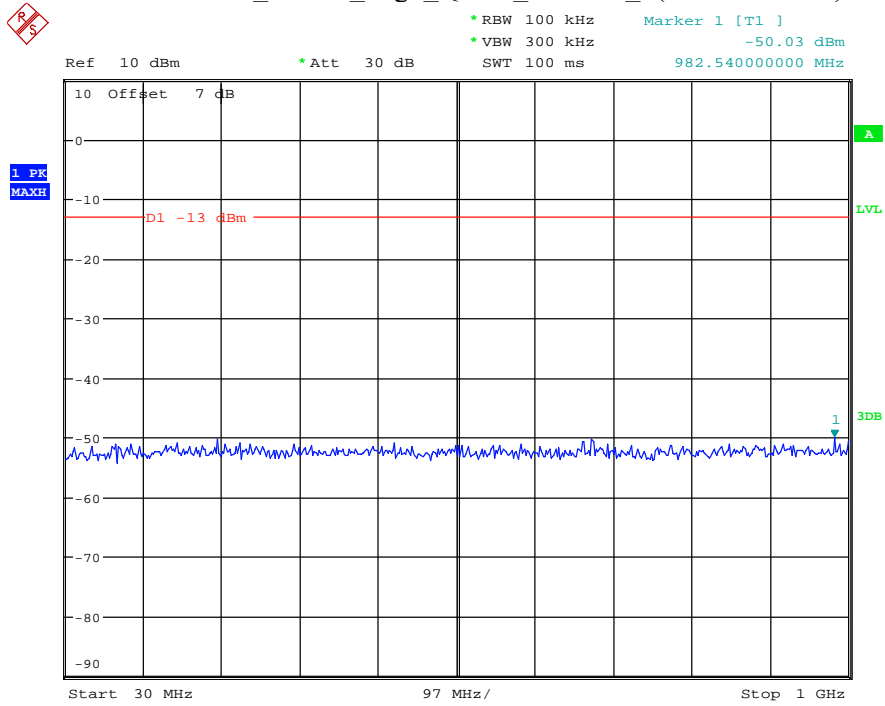

Band 2_5 MHz_High_QPSK_RB25#0_1(30MHz-1GHz)

Date: 7.JUL.2021 22:17:25