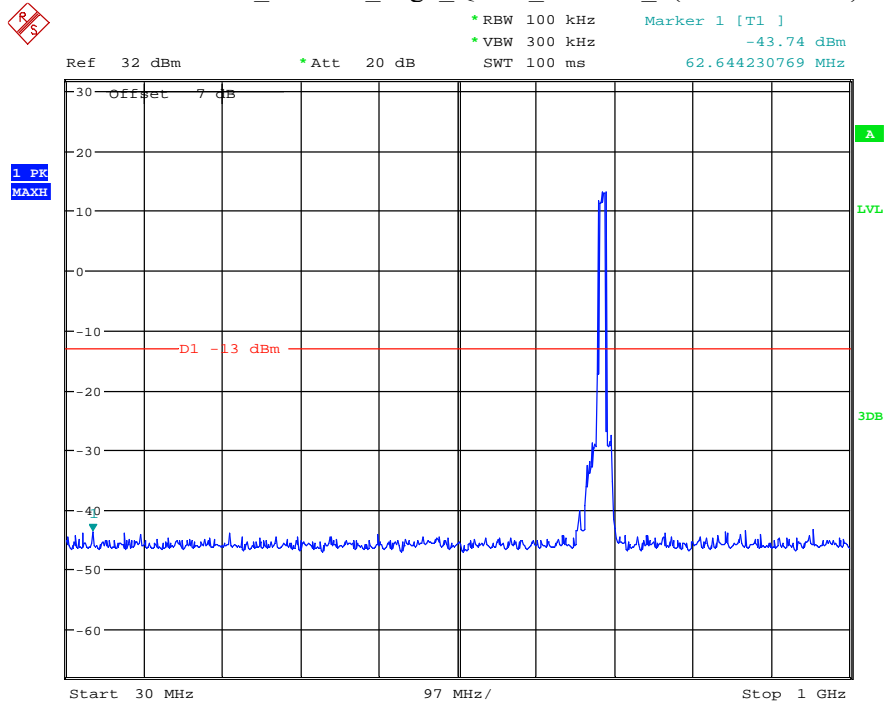

Band 71_10 MHz_High_QPSK_RB50#0_1(30MHz-1GHz)

Date: 15.JUL.2021 18:22:11