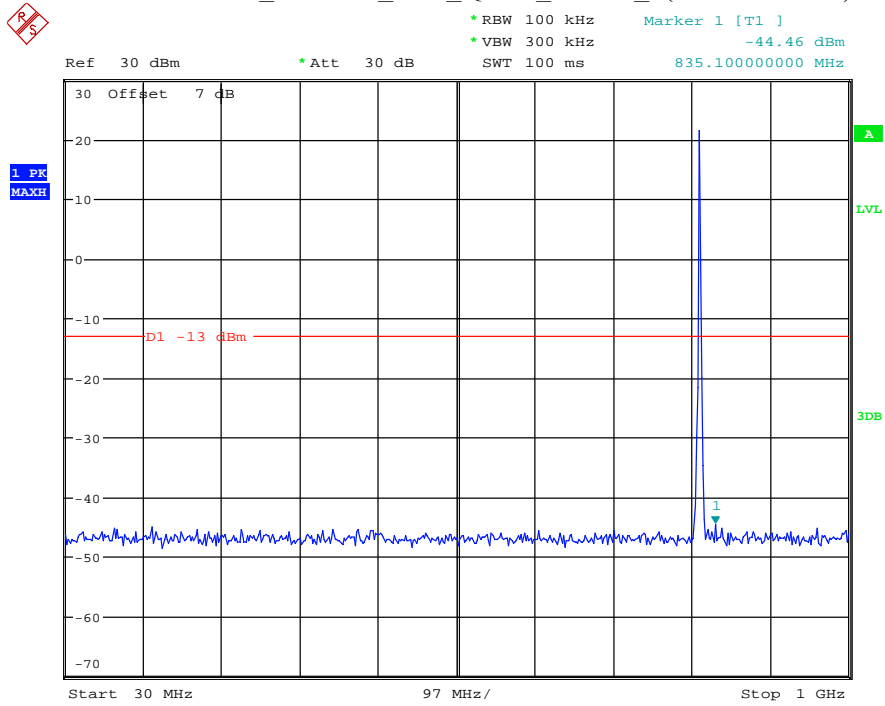

Band 26_1.4 MHz_Low_QPSK_RB6#0_1(30MHz-1GHz)

Date: 7.JUL.2021 23:07:24