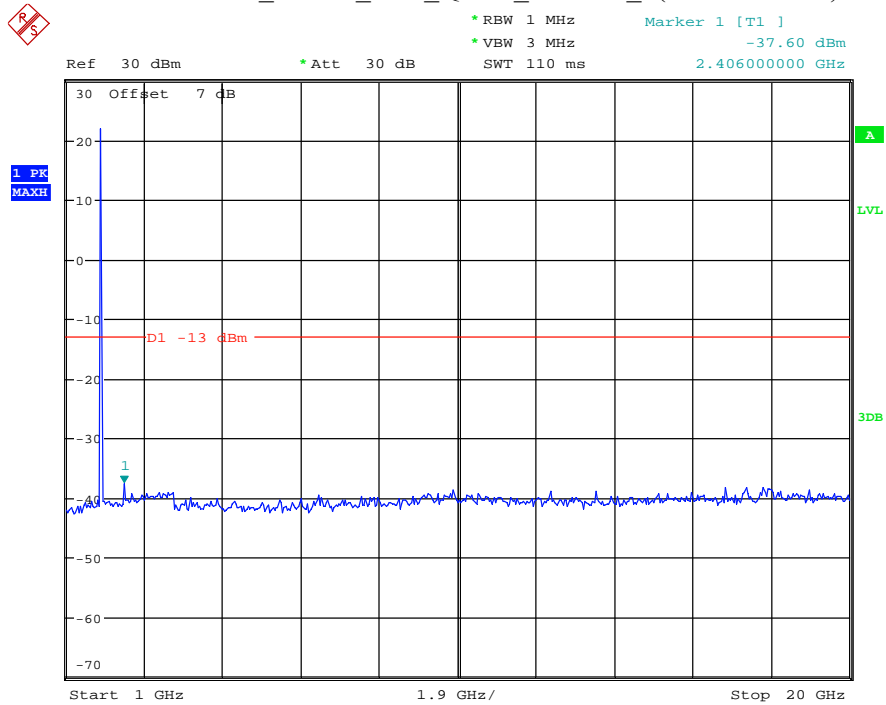

Band 2_5 MHz_Low_QPSK_RB25#0_2(1GHz-20GHz)

Date: 7.JUL.2021 22:16:38