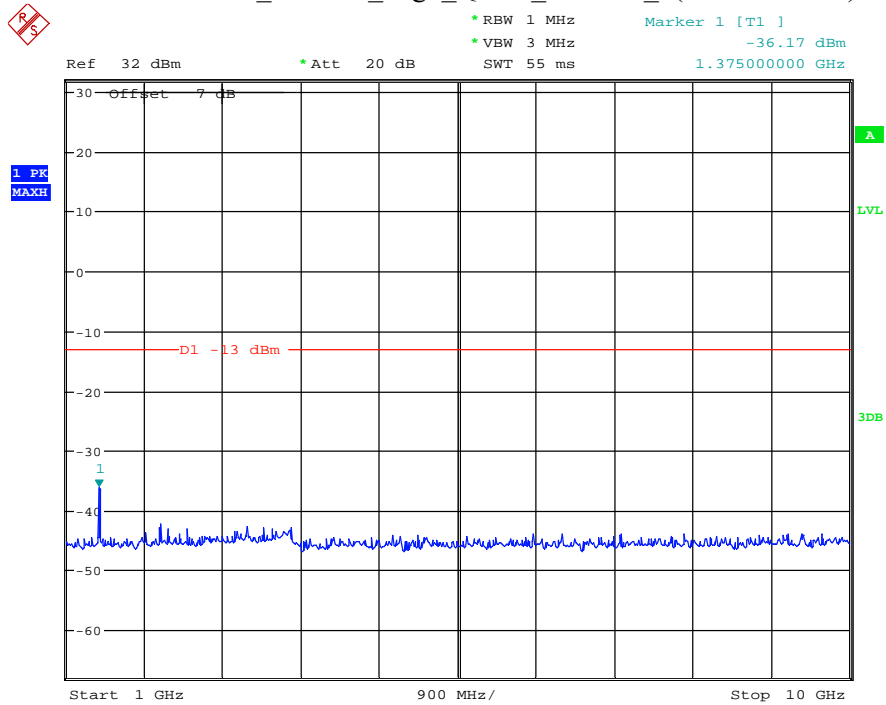

Date: 15.JUL.2021 18:19:18

Band 71_10 MHz_Middle_QPSK_RB50#0_2(1GHz-10GHz)

Date: 15.JUL.2021 19:07:04

Band 71_10 MHz_High_QPSK_RB50#0_1(30MHz-1GHz)

Date: 15.JUL.2021 18:22:11

Band 71_10 MHz_High_QPSK_RB50#0_2(1GHz-10GHz)