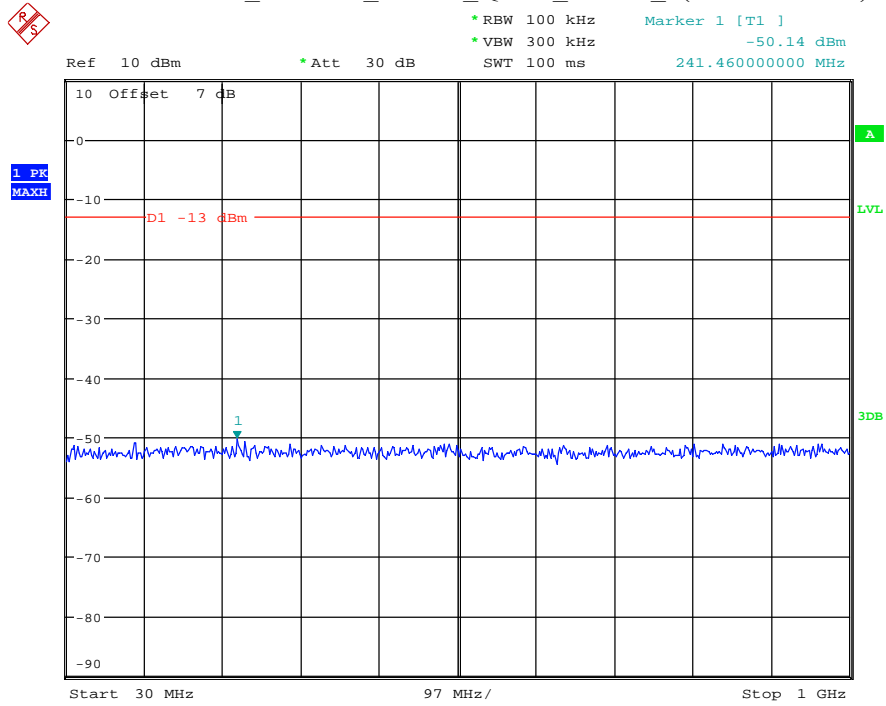

Date: 8.JUL.2021 20:12:52

Band 66_1.4 MHz_Low_QPSK_RB6#0_2(1GHz-20GHz)

Date: 8.JUL.2021 20:13:03

Band 66_1.4 MHz_Middle_QPSK_RB6#0_1(30MHz-1GHz)

Date: 8.JUL.2021 20:13:21

Band 66_1.4 MHz_Middle_QPSK_RB6#0_2(1GHz-20GHz)