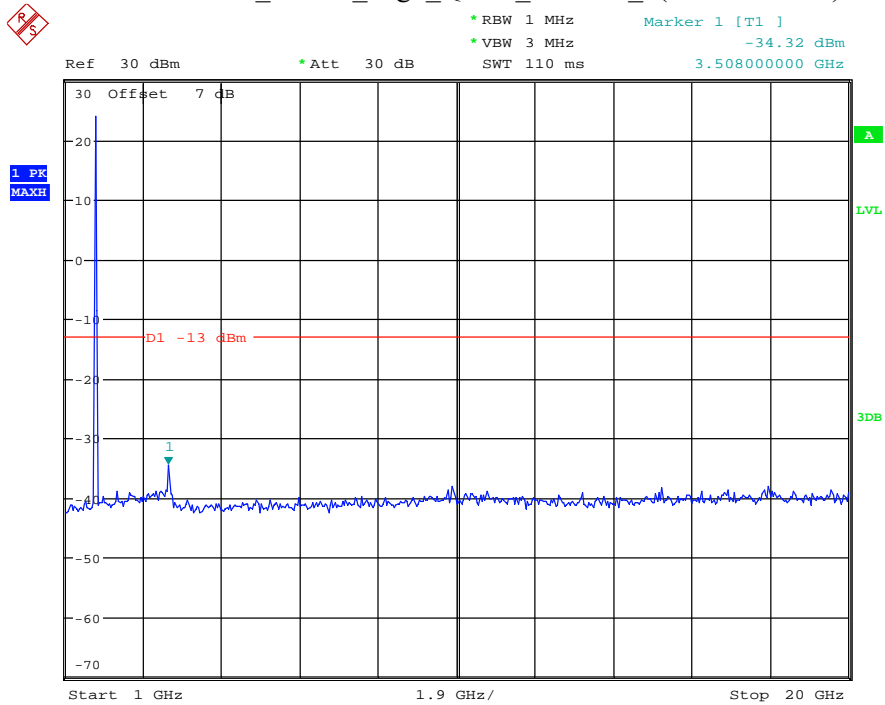

Date: 7.JUL.2021 22:25:16

Band 4_3 MHz_Middle_QPSK_RB15#0_2(1GHz-20GHz)

Date: 7.JUL.2021 22:25:28

Band 4_3 MHz_High_QPSK_RB15#0_1(30MHz-1GHz)

Date: 7.JUL.2021 22:25:45

Band 4_3 MHz_High_QPSK_RB15#0_2(1GHz-20GHz)