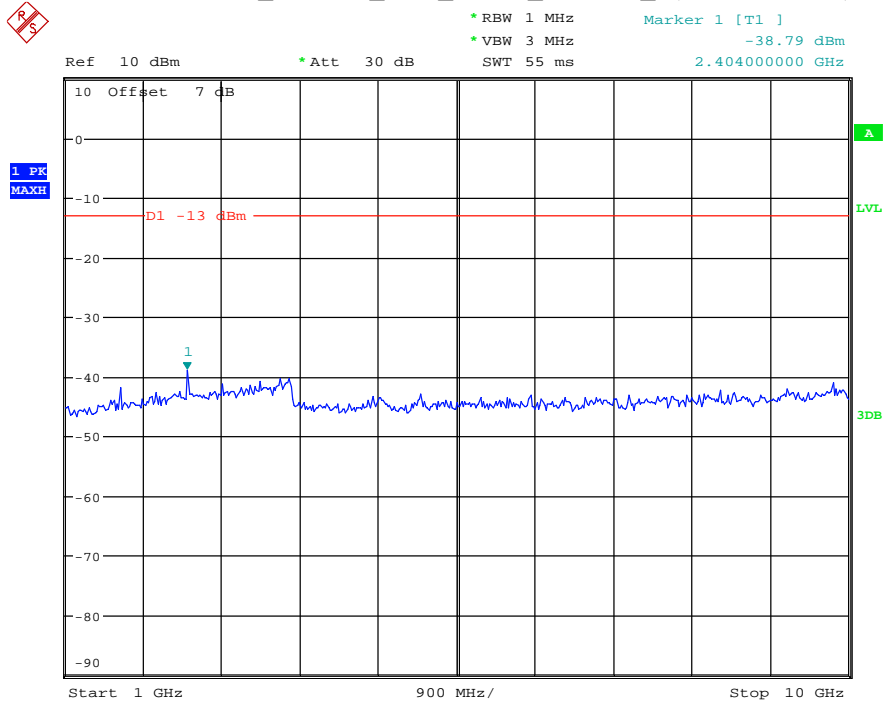

Date: 7.JUL.2021 23:13:15

Band 26_10 MHz_High_QPSK_RB50#0_2(1GHz-10GHz)

Date: 7.JUL.2021 23:13:26

Band 26_15 MHz_Low_QPSK_RB75#0_1(30MHz-1GHz)

Date: 7.JUL.2021 23:13:56

Band 26_15 MHz_Low_QPSK_RB75#0_2(1GHz-10GHz)