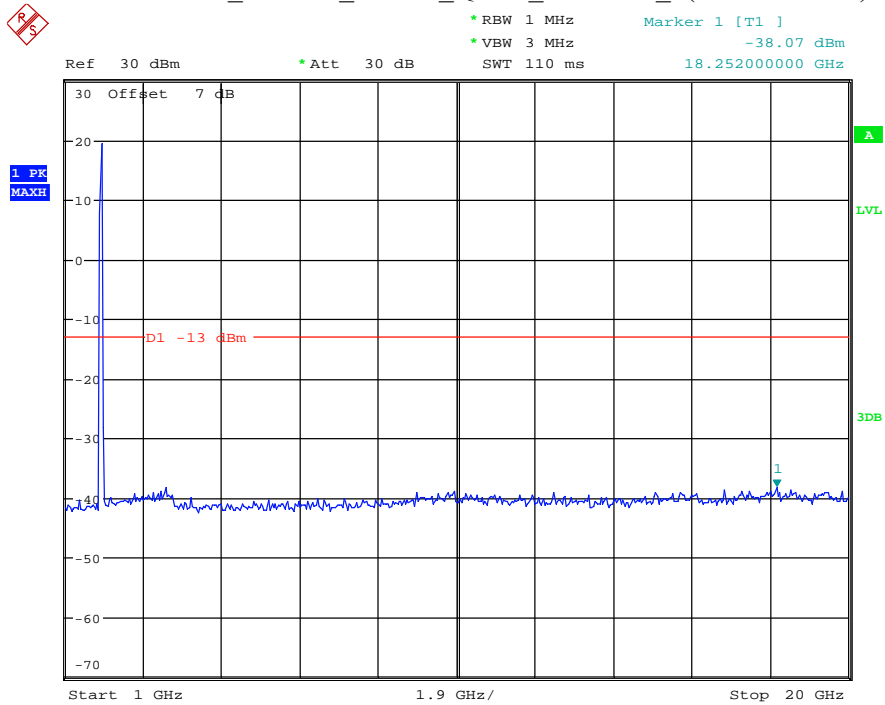

Band 2_20 MHz_Middle_QPSK_RB100#0_2(1GHz-20GHz)

Date: 7.JUL.2021 22:22:18