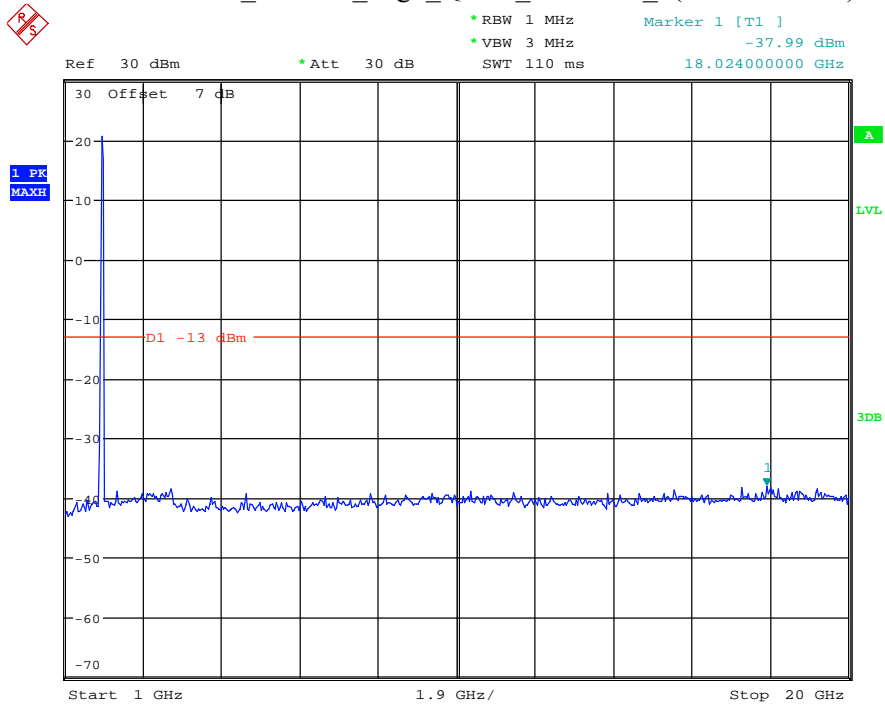

Date: 7.JUL.2021 22:22:07

Band 2_20 MHz_Middle_QPSK_RB100#0_2(1GHz-20GHz)

Date: 7.JUL.2021 22:22:18

Band 2_20 MHz_High_QPSK_RB100#0_1(30MHz-1GHz)

Date: 7.JUL.2021 22:22:42

Band 2_20 MHz_High_QPSK_RB100#0_2(1GHz-20GHz)