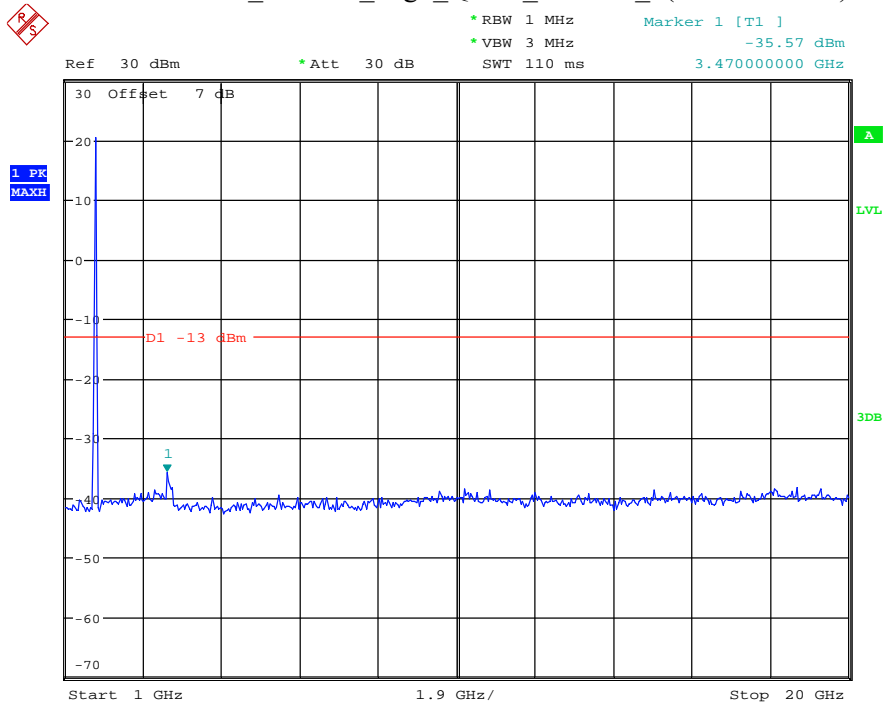

Date: 7.JUL.2021 22:30:15

Band 4_15 MHz_Middle_QPSK_RB75#0_2(1GHz-20GHz)

Date: 7.JUL.2021 22:30:29

Band 4_15 MHz_High_QPSK_RB75#0_1(30MHz-1GHz)

Date: 7.JUL.2021 22:30:54

Band 4_15 MHz_High_QPSK_RB75#0_2(1GHz-20GHz)