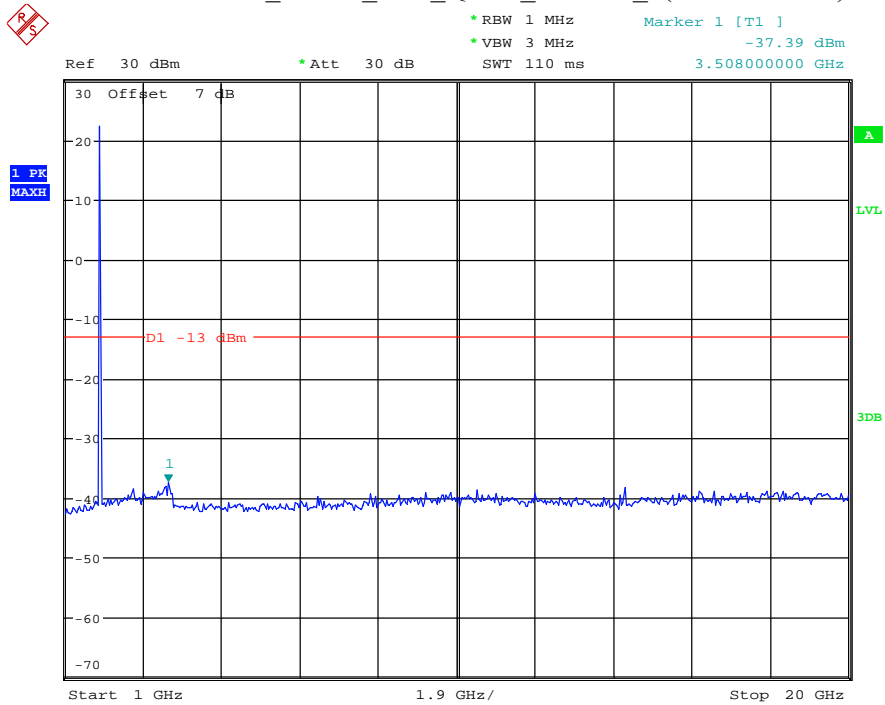

Date: 7.JUL.2021 22:59:58

Band 25_3 MHz_High_QPSK_RB15#0_2(1GHz-20GHz)

Date: 7.JUL.2021 23:00:09

Band 25_5 MHz_Low_QPSK_RB25#0_1(30MHz-1GHz)

Date: 7.JUL.2021 23:00:29

Band 25_5 MHz_Low_QPSK_RB25#0_2(1GHz-20GHz)