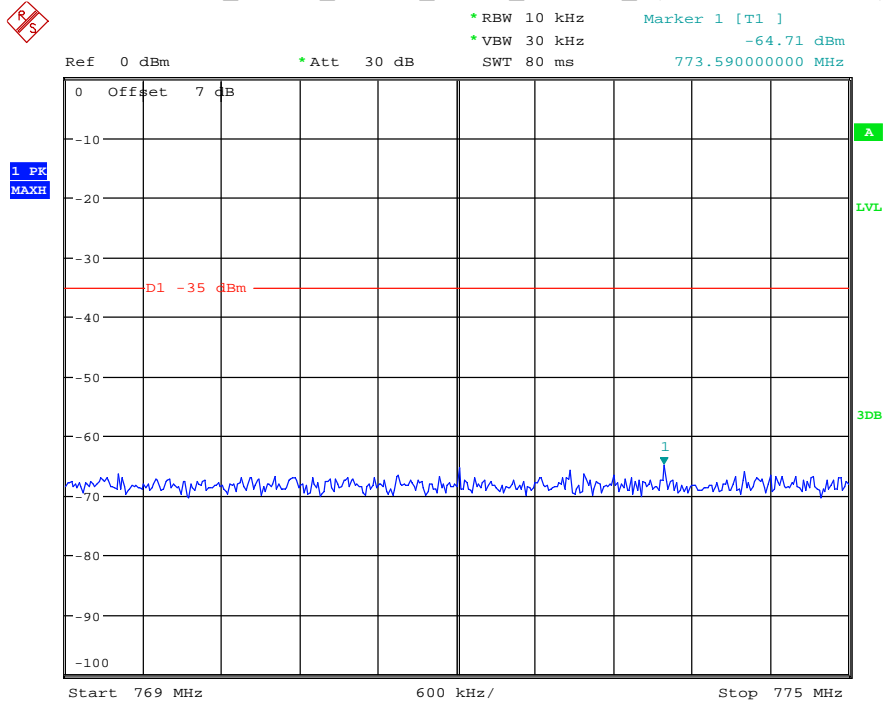

Band 14_5 MHz_Middle_QPSK_RB25#0_3(769MHz-775MHz)

Date: 18.JUL.2021 19:30:10