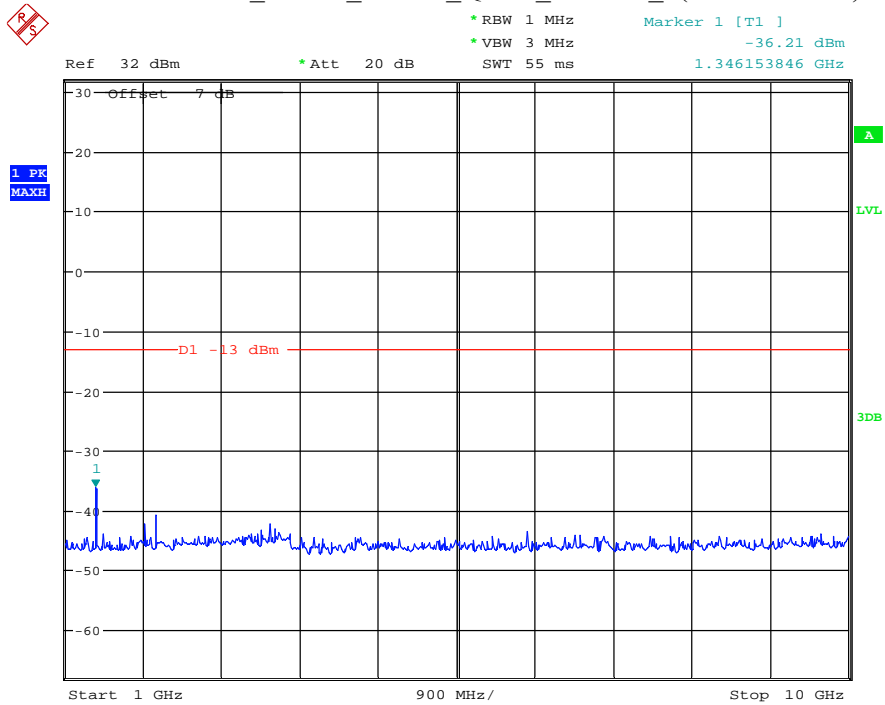

Band 71_5 MHz_Middle_QPSK_RB25#0_2(1GHz-10GHz)

Date: 15.JUL.2021 19:04:45