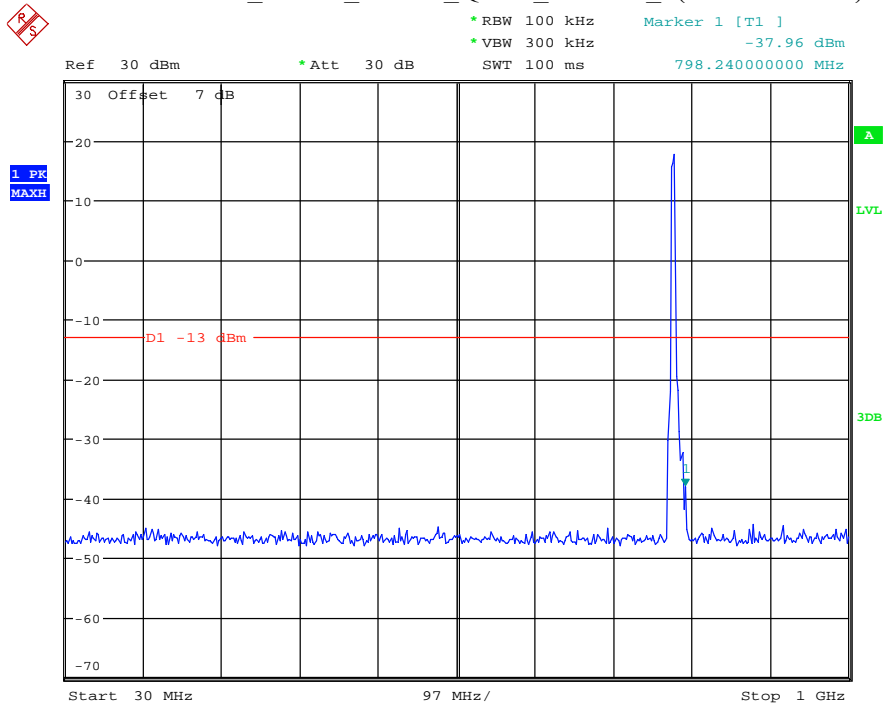

Band 13_5 MHz_Middle_QPSK_RB25#0_1(30MHz-1GHz)

Date: 7.JUL.2021 22:53:34