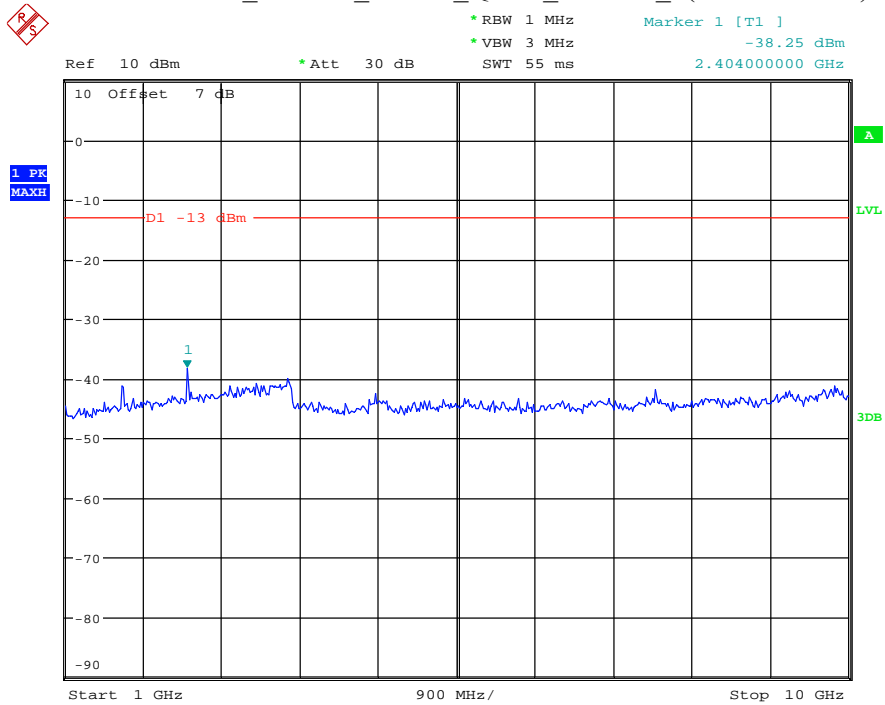

Band 26_10 MHz_Middle_QPSK_RB50#0_2(1GHz-10GHz)

Date: 7.JUL.2021 23:12:52