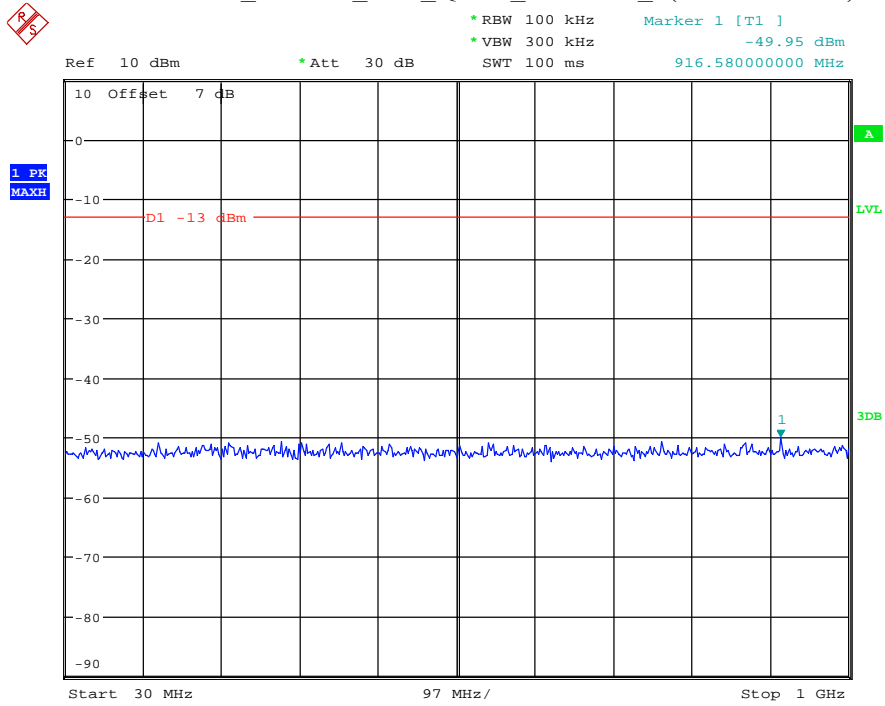

Band 2_20 MHz_Low_QPSK_RB100#0_1(30MHz-1GHz)

Date: 7.JUL.2021 22:21:31