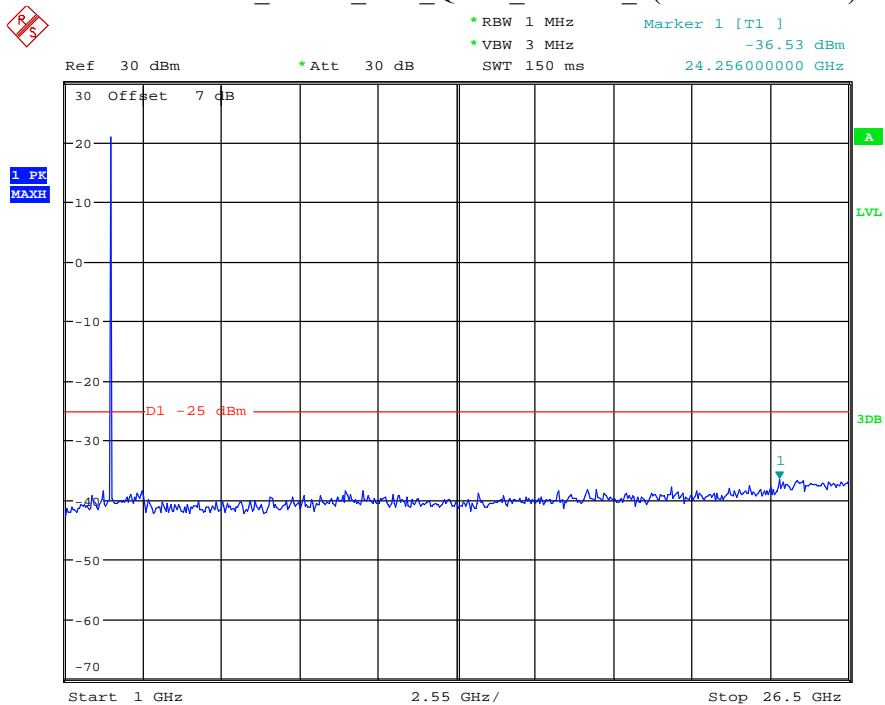

Band 41_5 MHz_Low_QPSK_RB25#0_2(1GHz-26.5GHz)

Date: 8.JUL.2021 19:02:08