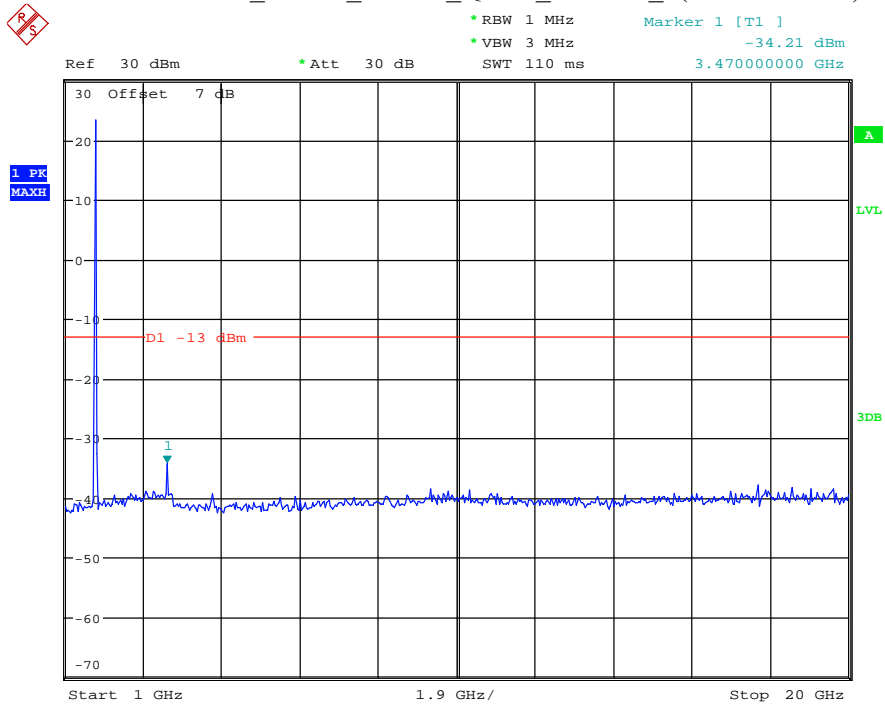

Date: 8.JUL.2021 20:15:57

Band 66_5 MHz_Low_QPSK_RB25#0_2(1GHz-20GHz)

Date: 8.JUL.2021 20:16:09

Band 66_5 MHz_Middle_QPSK_RB25#0_1(30MHz-1GHz)

Date: 8.JUL.2021 20:16:26

Band 66_5 MHz_Middle_QPSK_RB25#0_2(1GHz-20GHz)