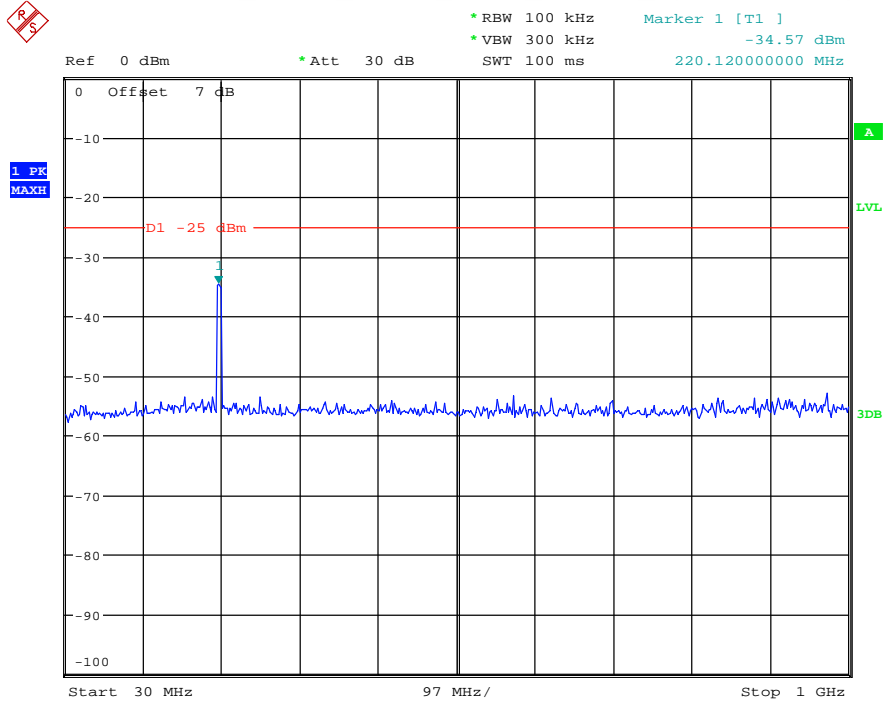

Band 7_5 MHz_Middle_QPSK_RB25#0_1(30MHz-1GHz)

Date: 7.JUL.2021 22:40:19