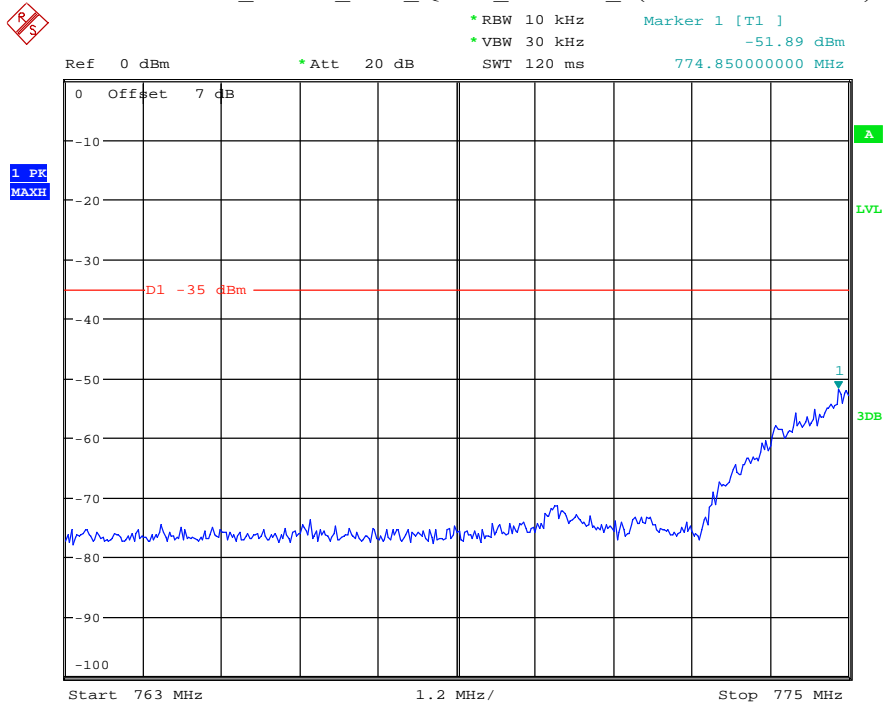

Band 13_5 MHz_Low_QPSK_RB25#0_3(763MHz-775MHz)

Date: 18.JUL.2021 19:10:03