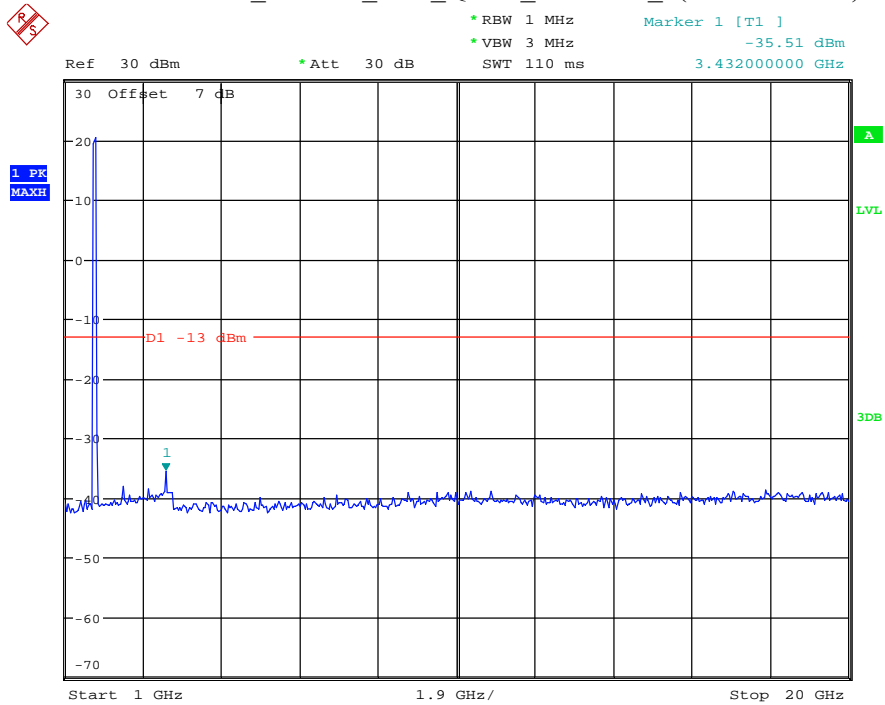

Band 66_20 MHz_Low_QPSK_RB100#0_2(1GHz-20GHz)

Date: 8.JUL.2021 20:21:13