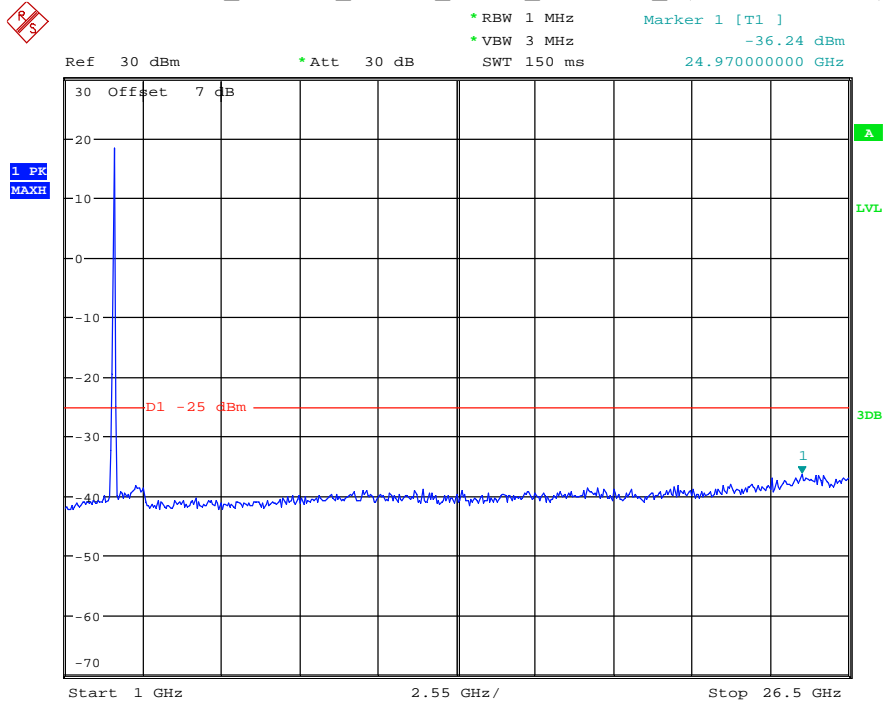

Date: 8.JUL.2021 19:07:09

Band 41_20 MHz_Low_QPSK_RB100#0_2(1GHz-26.5GHz)

Date: 8.JUL.2021 19:07:20

Band 41_20 MHz_Middle_QPSK_RB100#0_1(30MHz-1GHz)

Date: 8.JUL.2021 19:07:45

Band 41_20 MHz_Middle_QPSK_RB100#0_2(1GHz-26.5GHz)