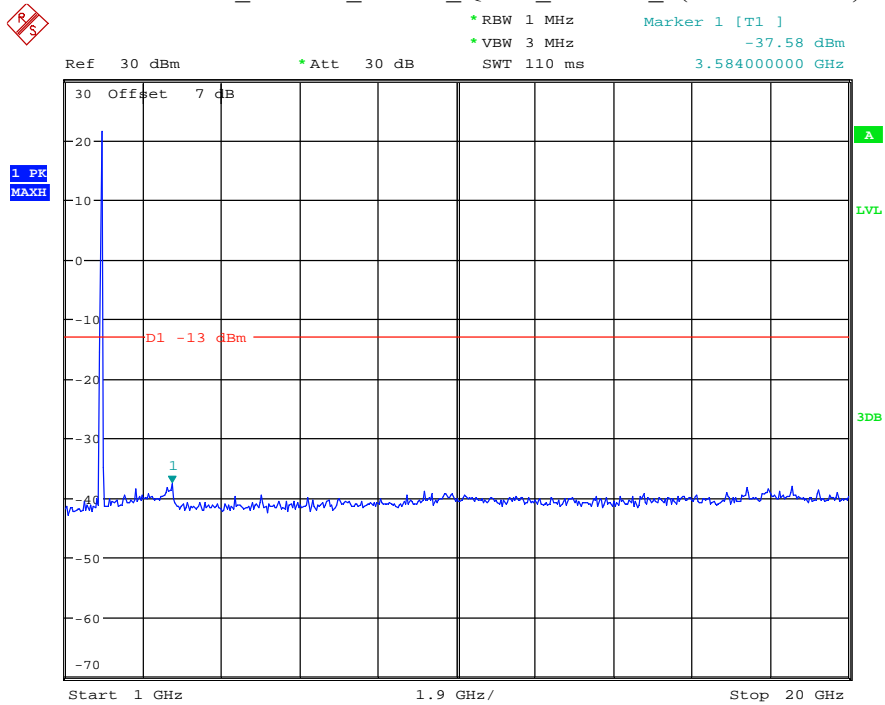

Band 2_10 MHz_Middle_QPSK_RB50#0_2(1GHz-20GHz)

Date: 7.JUL.2021 22:18:42