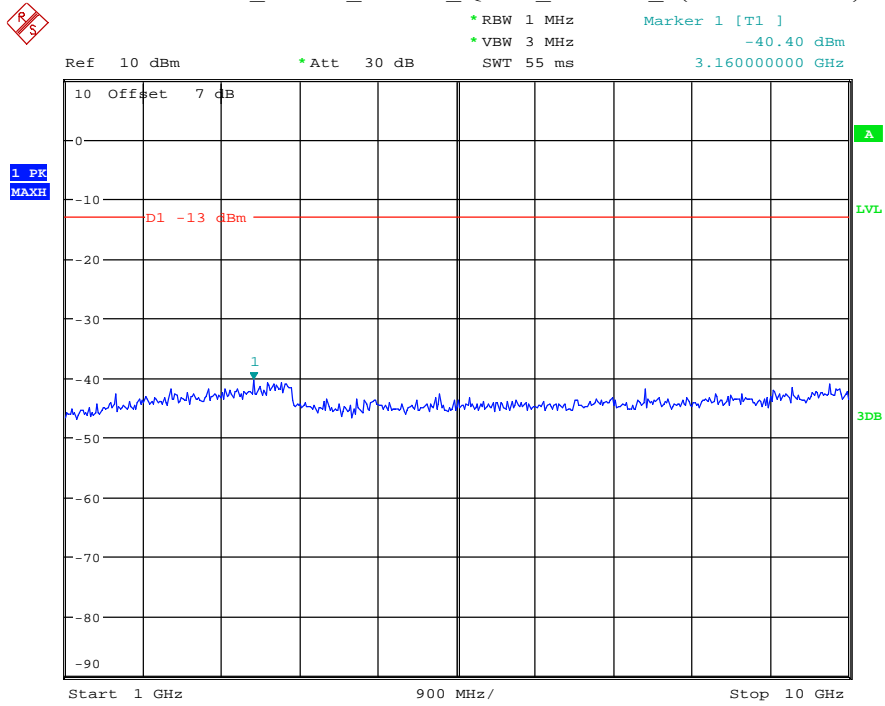

Date: 18.JUL.2021 19:26:35

Band 14_5 MHz_Low_QPSK_RB25#0_5(1559MHz-1610MHz)

Date: 18.JUL.2021 19:27:48

Band 14_5 MHz_Middle_QPSK_RB25#0_1(30MHz-1GHz)

Date: 7.JUL.2021 22:55:47

Band 14_5 MHz_Middle_QPSK_RB25#0_2(1GHz-10GHz)