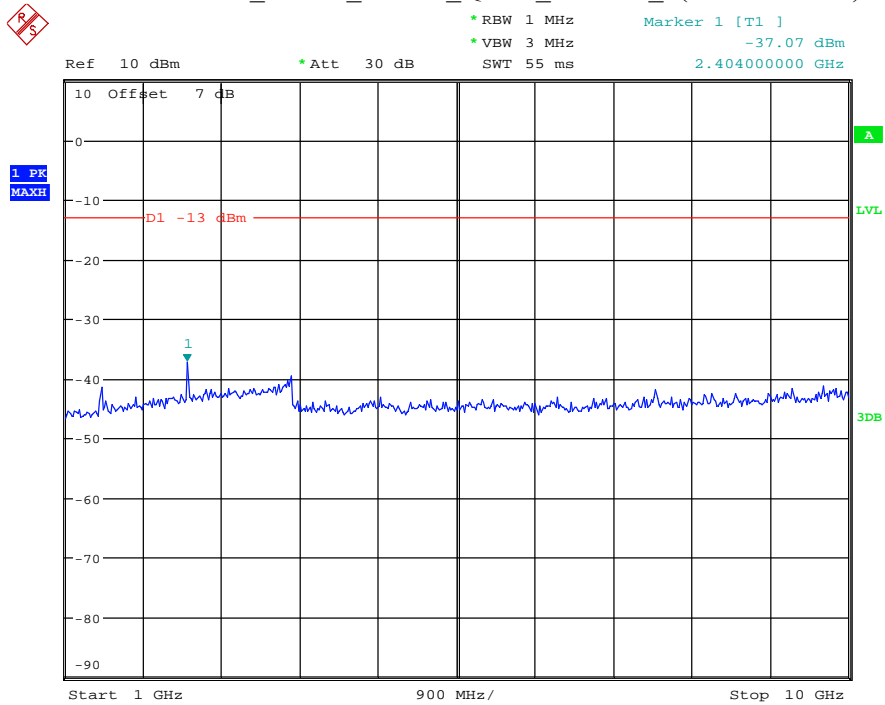

Band 12_5 MHz_Middle_QPSK_RB25#0_2(1GHz-10GHz)

Date: 7.JUL.2021 22:50:36