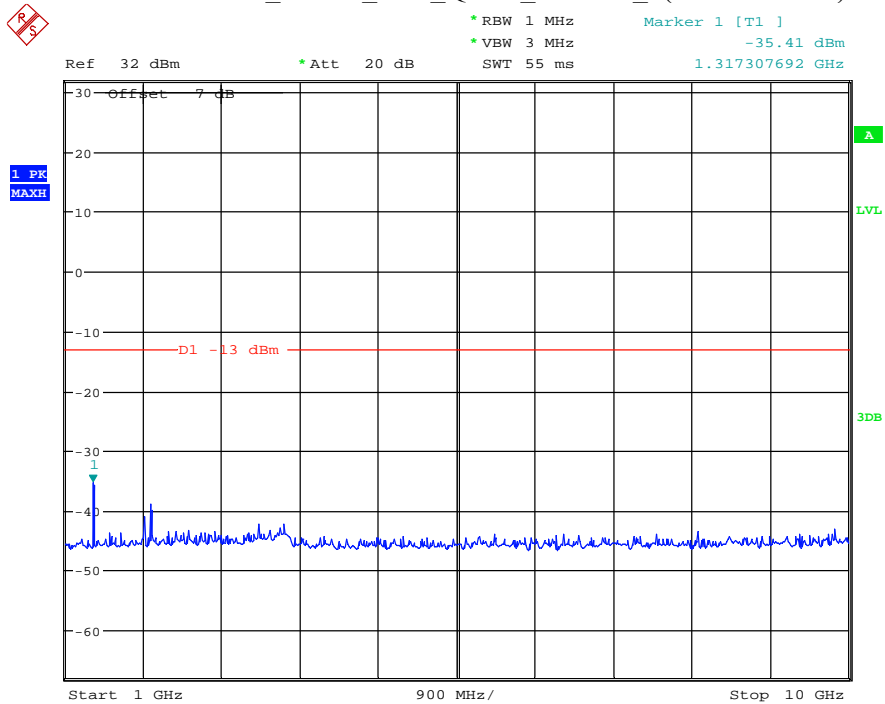

Band 71_5 MHz_Low_QPSK_RB25#0_2(1GHz-10GHz)

Date: 15.JUL.2021 19:05:23