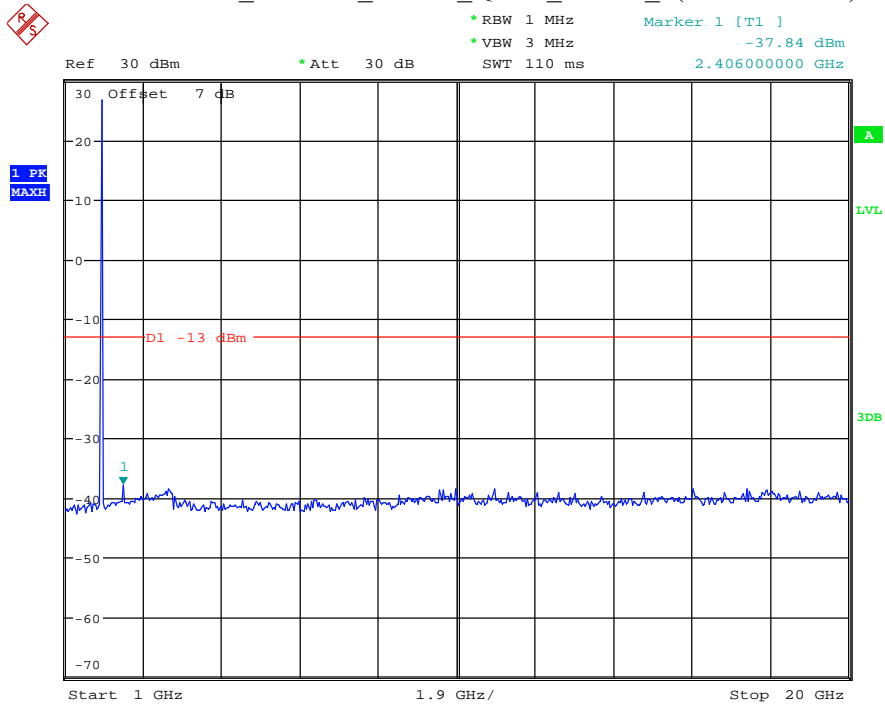

Band 2_1.4 MHz_Middle_QPSK_RB6#0_2(1GHz-20GHz)

Date: 7.JUL.2021 22:13:58