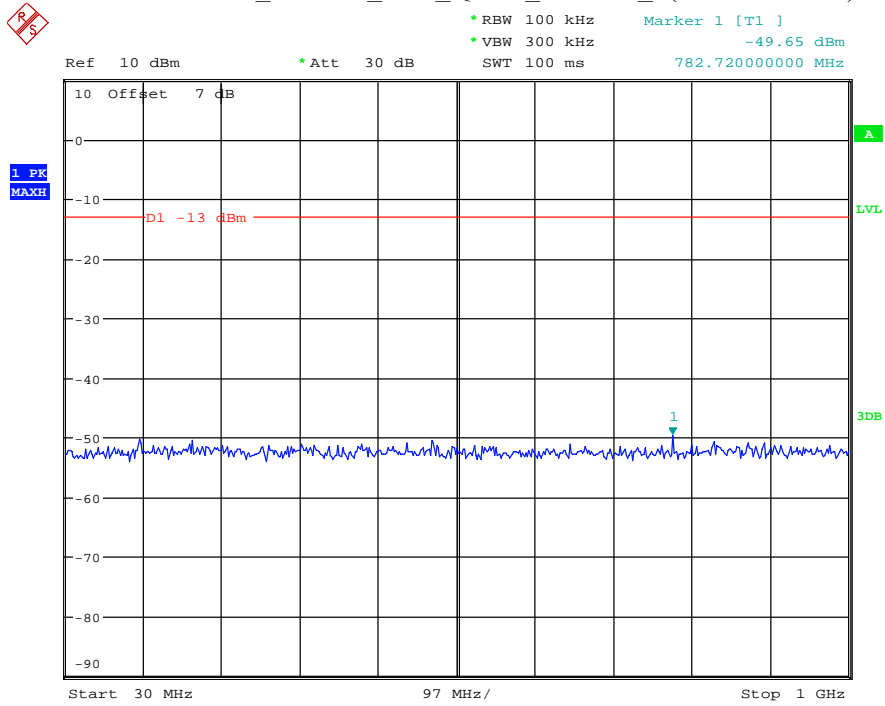

Band 25_10 MHz_Low_QPSK_RB50#0_1(30MHz-1GHz)

Date: 7.JUL.2021 23:02:04