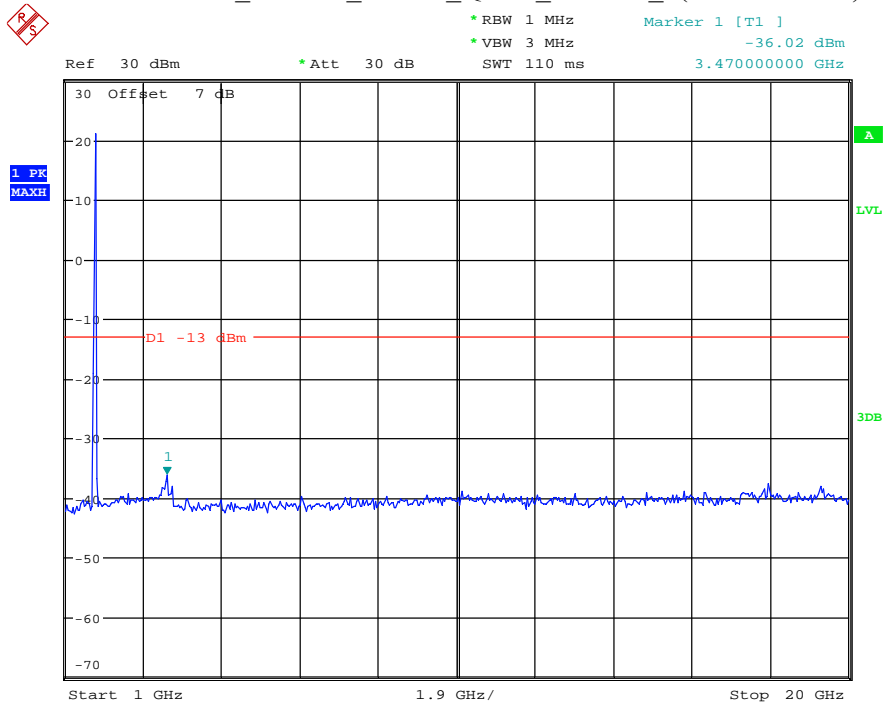

Band 4_10 MHz_Middle_QPSK_RB50#0_2(1GHz-20GHz)

Date: 7.JUL.2021 22:28:38