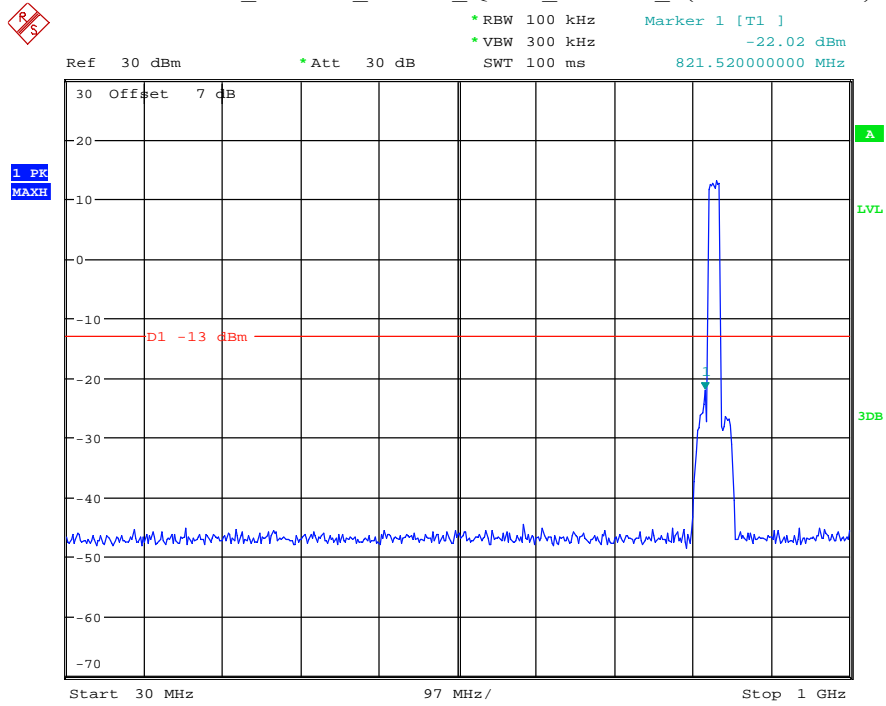

Band 26_15 MHz_Middle_QPSK_RB75#0_1(30MHz-1GHz)

Date: 7.JUL.2021 23:14:32