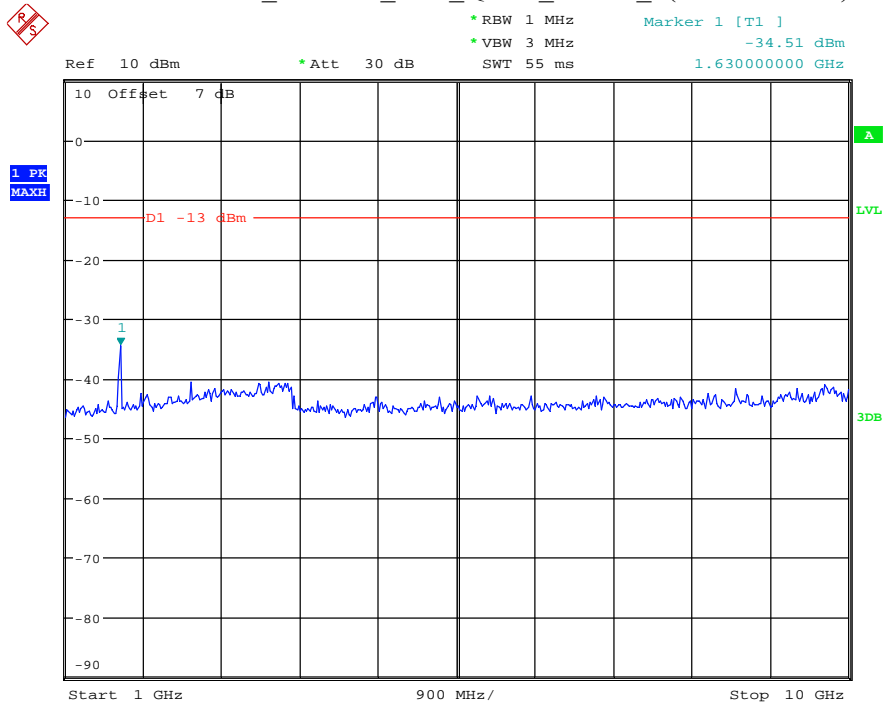

Date: 7.JUL.2021 23:06:53

Band 25_20 MHz_High_QPSK_RB100#0_2(1GHz-20GHz)

Date: 7.JUL.2021 23:07:05

Band 26_1.4 MHz_Low_QPSK_RB6#0_1(30MHz-1GHz)

Date: 7.JUL.2021 23:07:24

Band 26_1.4 MHz_Low_QPSK_RB6#0_2(1GHz-10GHz)