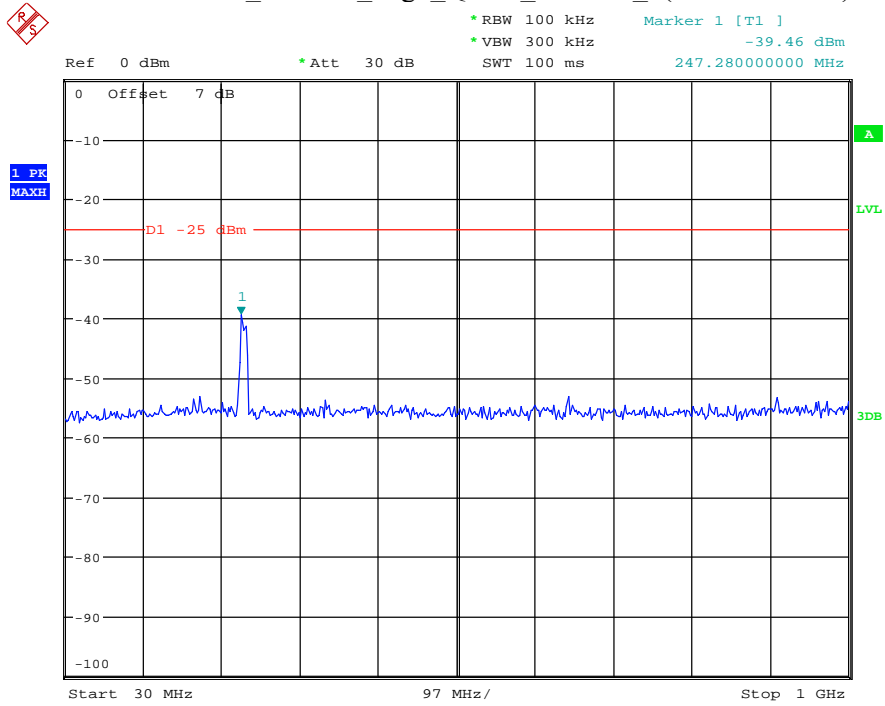

Band 7_10 MHz_High_QPSK_RB50#0_1(30MHz-1GHz)

Date: 7.JUL.2021 22:42:28