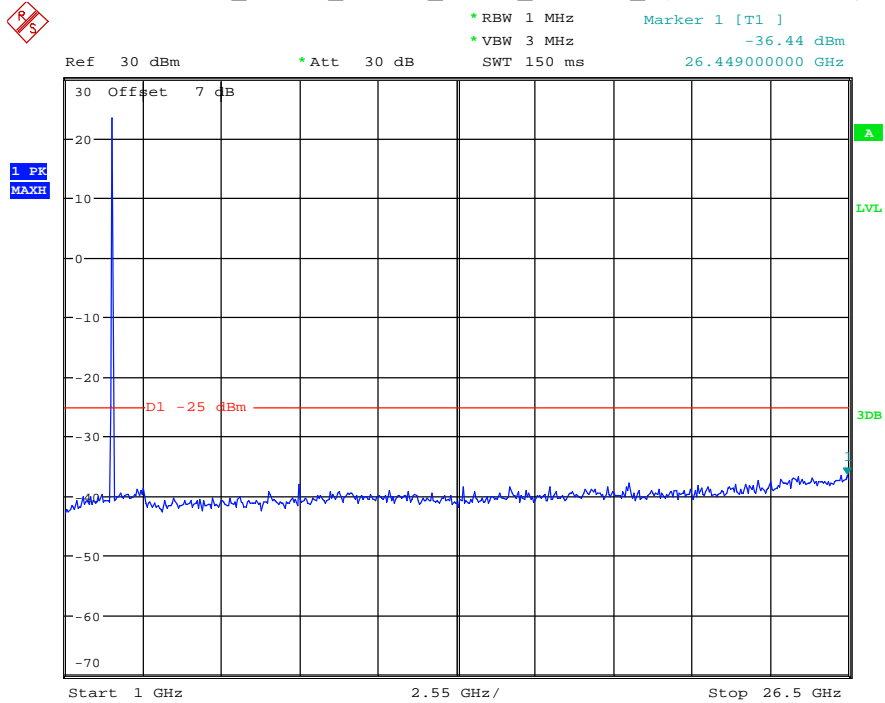

Date: 7.JUL.2021 22:39:50

Band 7_5 MHz_Low_QPSK_RB25#0_2(1GHz-26.5GHz)

Date: 7.JUL.2021 22:40:02

Band 7_5 MHz_Middle_QPSK_RB25#0_1(30MHz-1GHz)

Date: 7.JUL.2021 22:40:19

Band 7_5 MHz_Middle_QPSK_RB25#0_2(1GHz-26.5GHz)