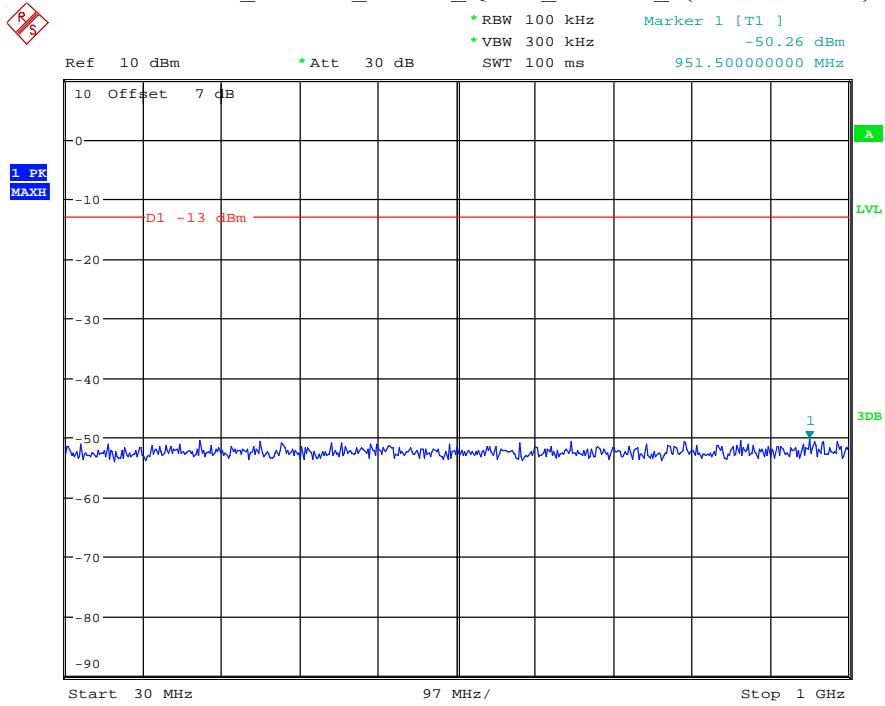

Band 25_10 MHz_Middle_QPSK_RB50#0_1(30MHz-1GHz)

Date: 7.JUL.2021 23:02:36