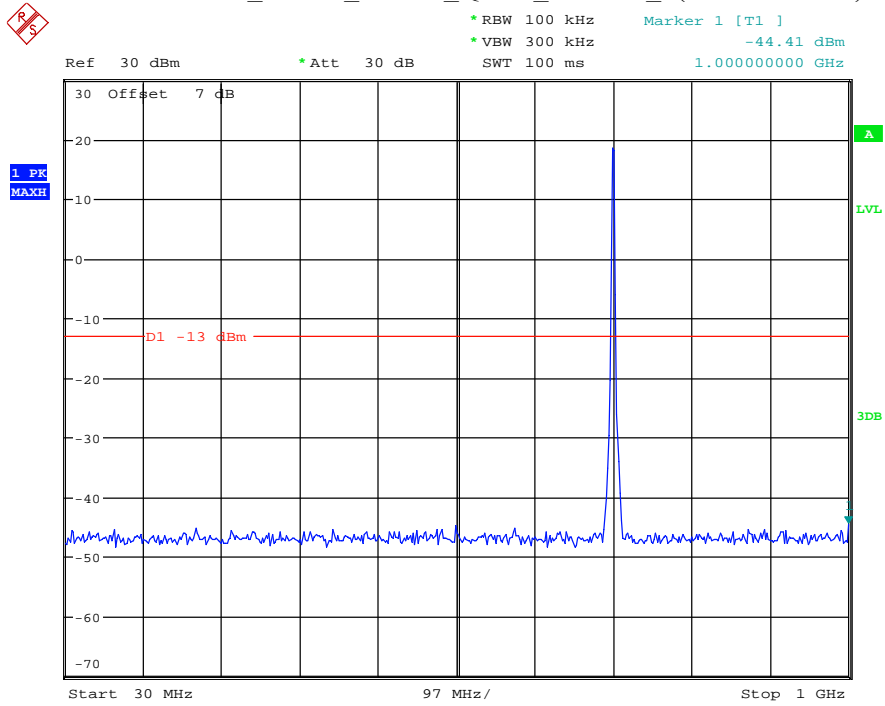

Band 12_3 MHz_Middle_QPSK_RB15#0_1(30MHz-1GHz)

Date: 7.JUL.2021 22:48:51