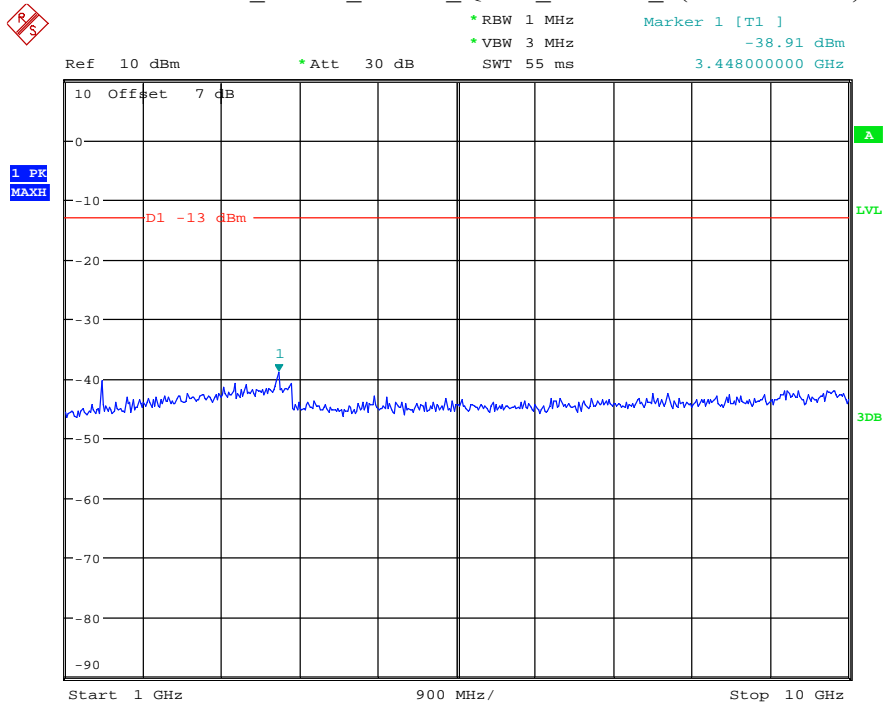

Date: 7.JUL.2021 22:48:22

Band 12_3 MHz_Low_QPSK_RB15#0_2(1GHz-10GHz)

Date: 7.JUL.2021 22:48:33

Band 12_3 MHz_Middle_QPSK_RB15#0_1(30MHz-1GHz)

Date: 7.JUL.2021 22:48:51

Band 12_3 MHz_Middle_QPSK_RB15#0_2(1GHz-10GHz)