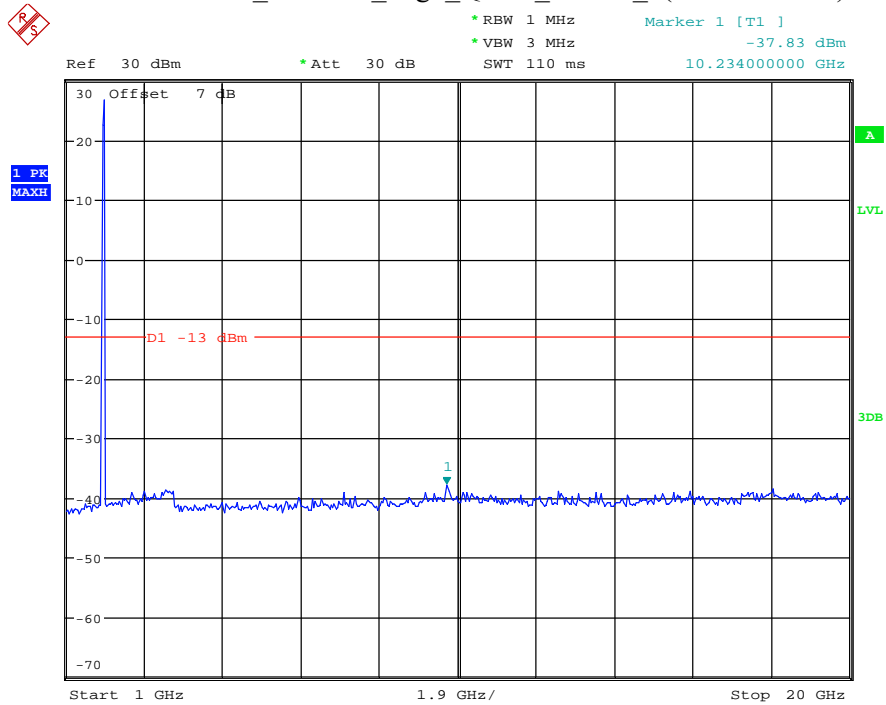

Date: 7.JUL.2021 22:13:47

Band 2_1.4 MHz_Middle_QPSK_RB6#0_2(1GHz-20GHz)

Date: 7.JUL.2021 22:13:58

Band 2_1.4 MHz_High_QPSK_RB6#0_1(30MHz-1GHz)

Date: 7.JUL.2021 22:14:19

Band 2_1.4 MHz_High_QPSK_RB6#0_2(1GHz-20GHz)