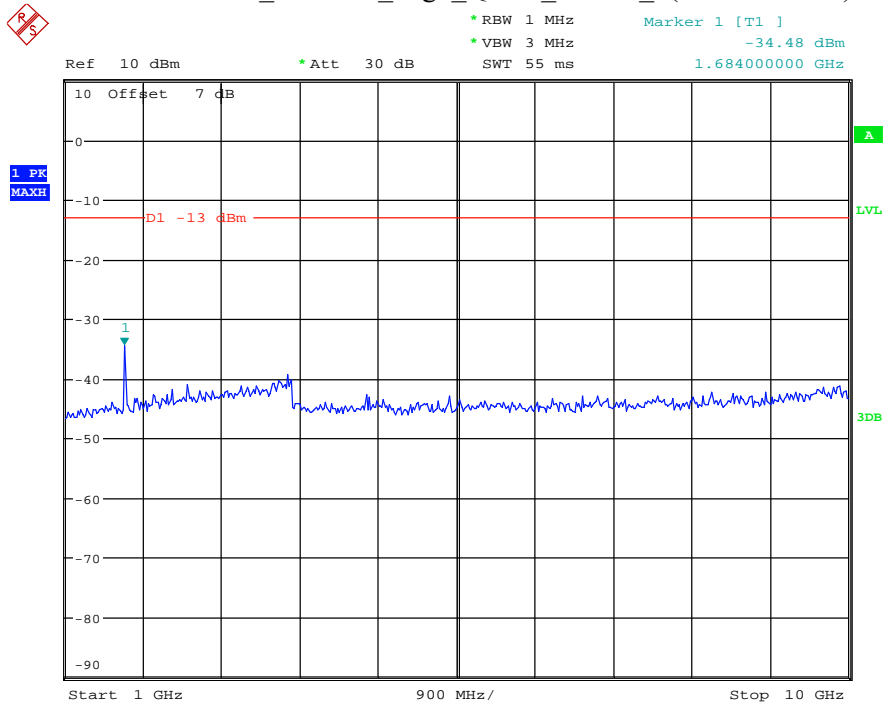

Band 26_1.4 MHz_High_QPSK_RB6#0_2(1GHz-10GHz)

Date: 7.JUL.2021 23:08:38