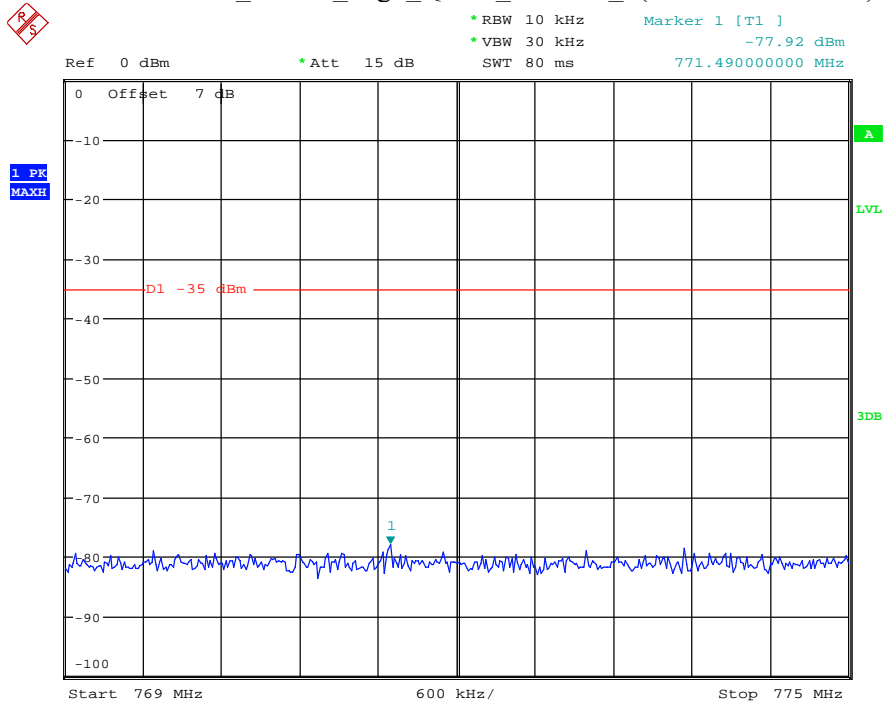

Date: 18.JUL.2021 19:29:22

Band 14_5 MHz_High_QPSK_RB25#0_1(30MHz-1GHz)

Date: 7.JUL.2021 22:56:16

Band 14_5 MHz_High_QPSK_RB25#0_2(1GHz-10GHz)

Date: 7.JUL.2021 22:56:27

Band 14_5 MHz_High_QPSK_RB25#0_3(769MHz-775MHz)