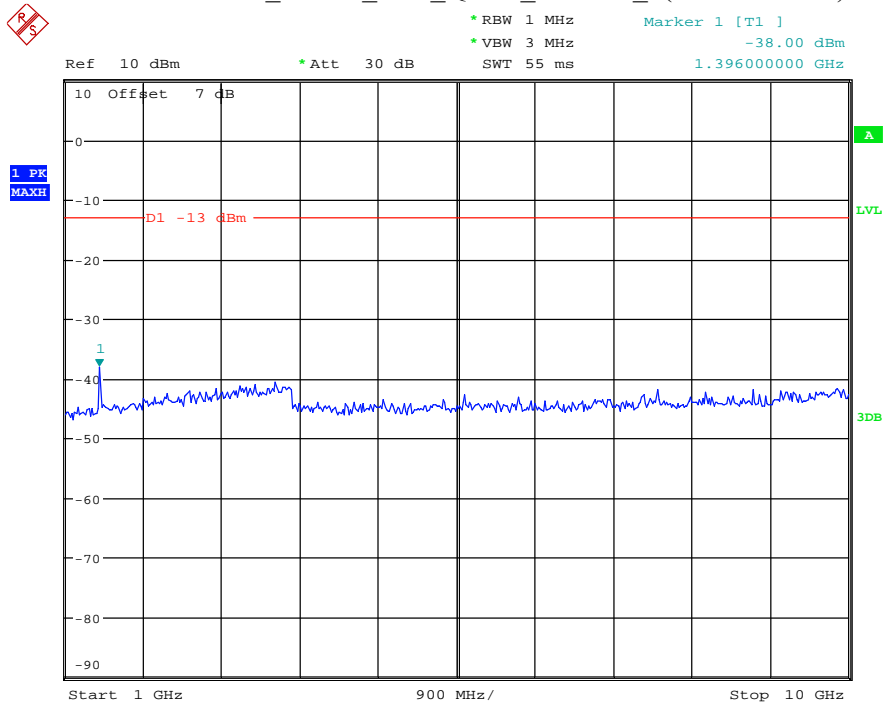

Band 12_3 MHz_Low_QPSK_RB15#0_2(1GHz-10GHz)

Date: 7.JUL.2021 22:48:33