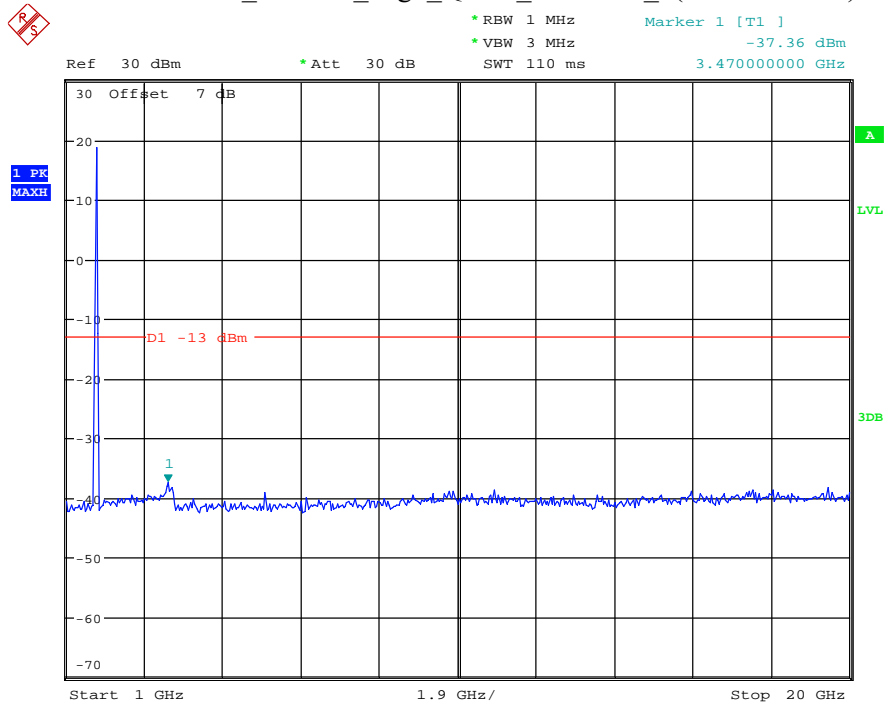

Date: 7.JUL.2021 22:32:08

Band 4_20 MHz_Middle_QPSK_RB100#0_2(1GHz-20GHz)

Date: 7.JUL.2021 22:32:19

Band 4_20 MHz_High_QPSK_RB100#0_1(30MHz-1GHz)

Date: 7.JUL.2021 22:32:47

Band 4_20 MHz_High_QPSK_RB100#0_2(1GHz-20GHz)