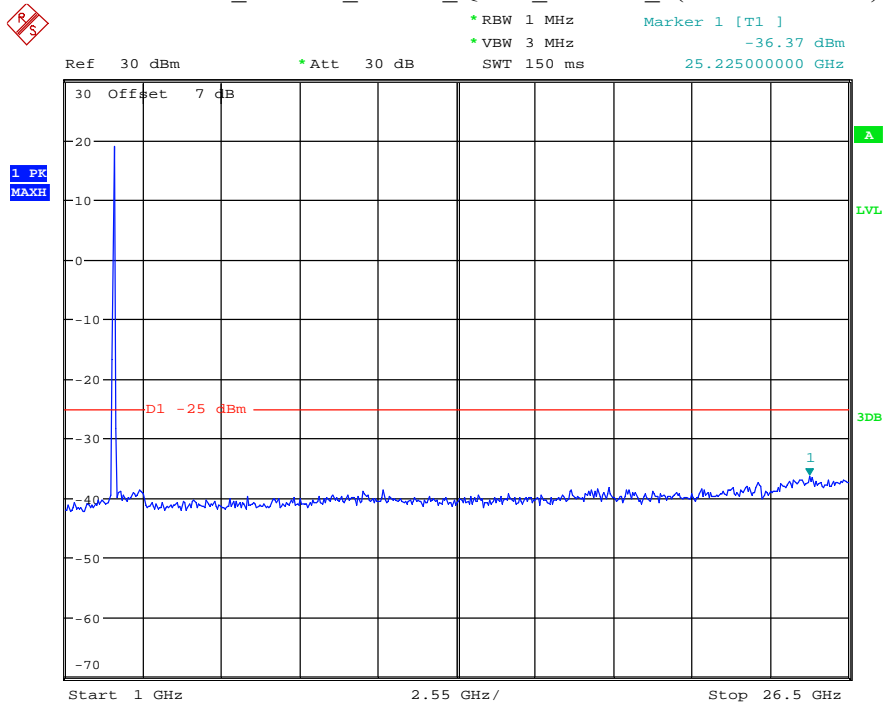

Band 41_15 MHz_Middle_QPSK_RB75#0_2(1GHz-26.5GHz)

Date: 8.JUL.2021 19:06:06