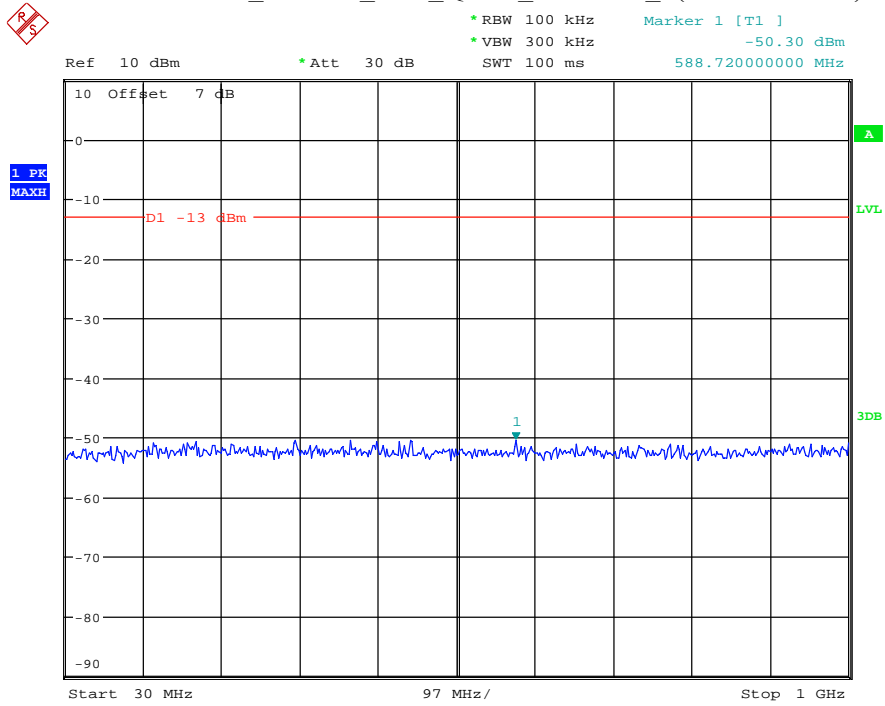

Band 25_20 MHz_Low_QPSK_RB100#0_1(30MHz-1GHz)

Date: 7.JUL.2021 23:05:38