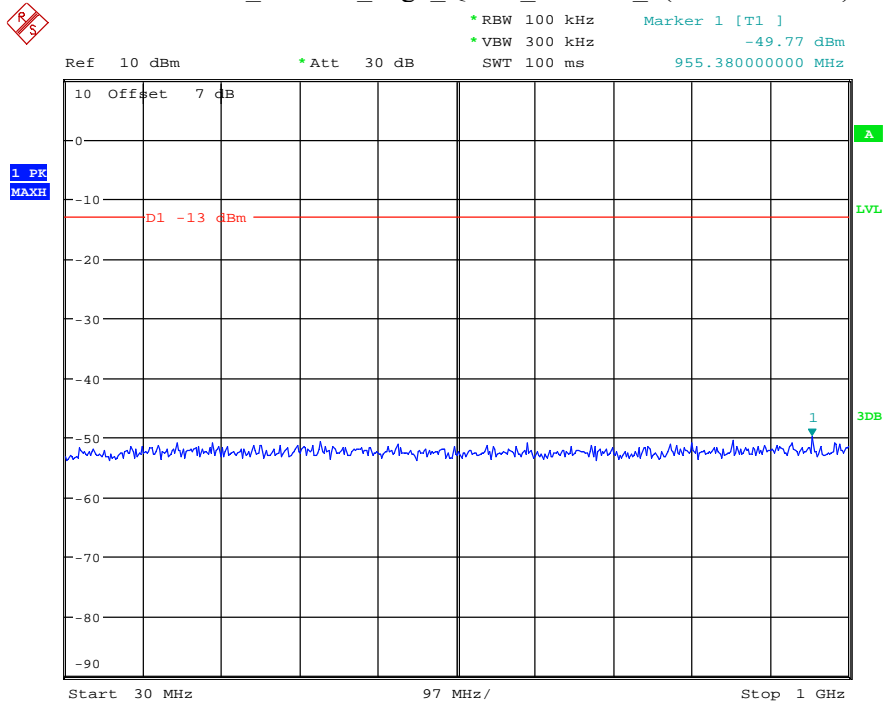

Band 2_15 MHz_High_QPSK_RB75#0_1(30MHz-1GHz)

Date: 7.JUL.2021 22:20:53