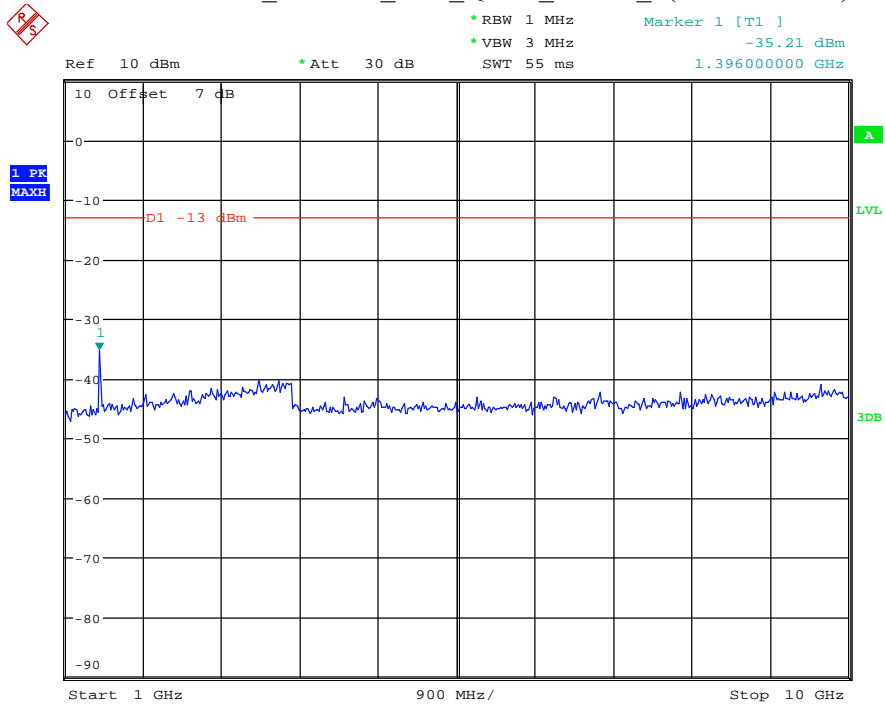

Band 12_1.4 MHz_Low_QPSK_RB6#0_2(1GHz-10GHz)

Date: 7.JUL.2021 22:47:00