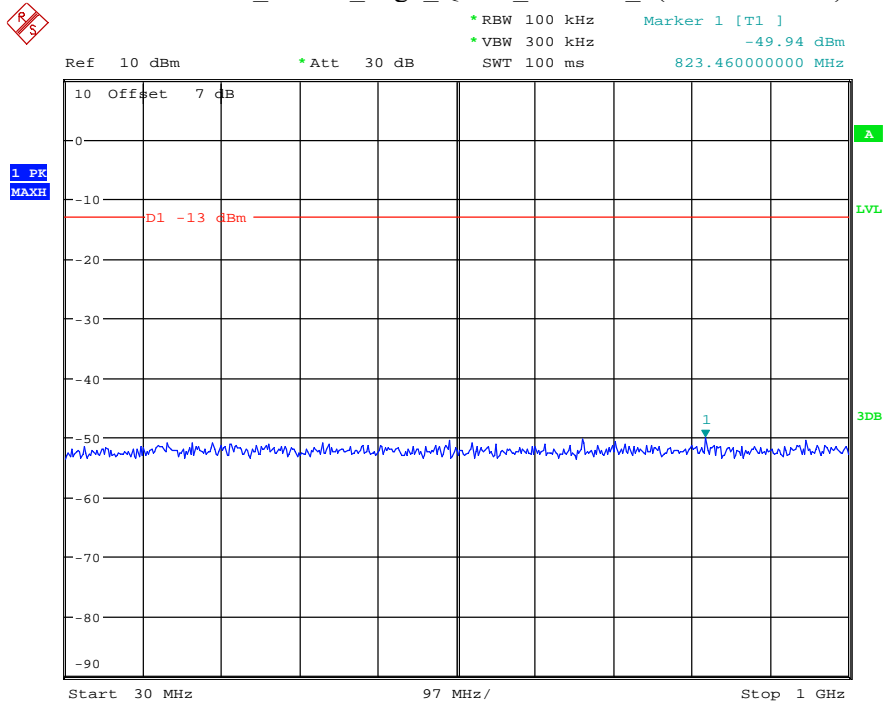

Band 4_5 MHz_High_QPSK_RB25#0_1(30MHz-1GHz)

Date: 7.JUL.2021 22:27:19