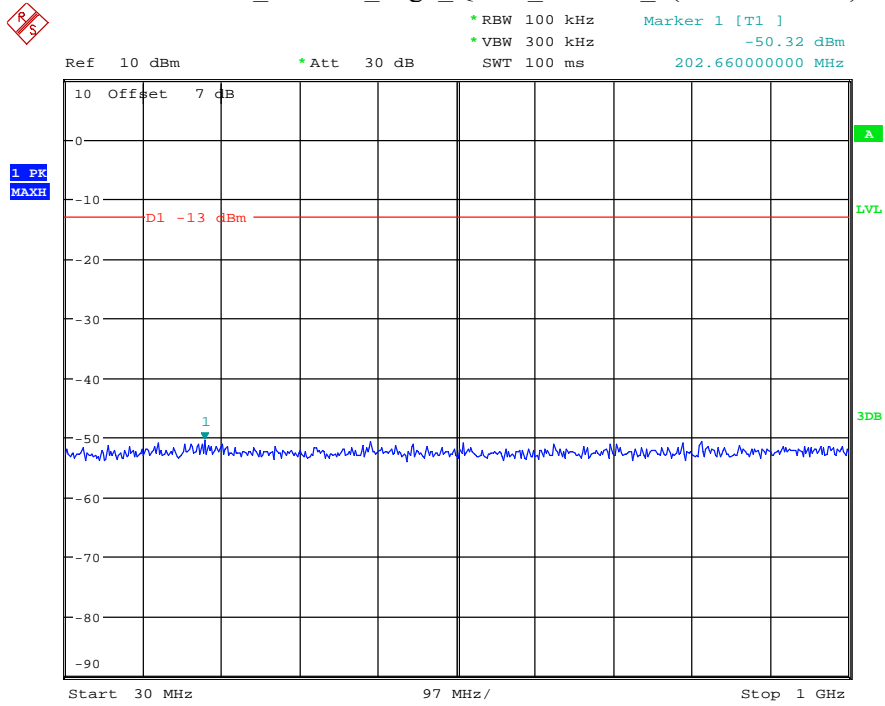

Date: 7.JUL.2021 23:02:16

Band 25_10 MHz_Middle_QPSK_RB50#0_1(30MHz-1GHz)

Date: 7.JUL.2021 23:02:36

Band 25_10 MHz_Middle_QPSK_RB50#0_2(1GHz-20GHz)

Date: 7.JUL.2021 23:02:47

Band 25_10 MHz_High_QPSK_RB50#0_1(30MHz-1GHz)