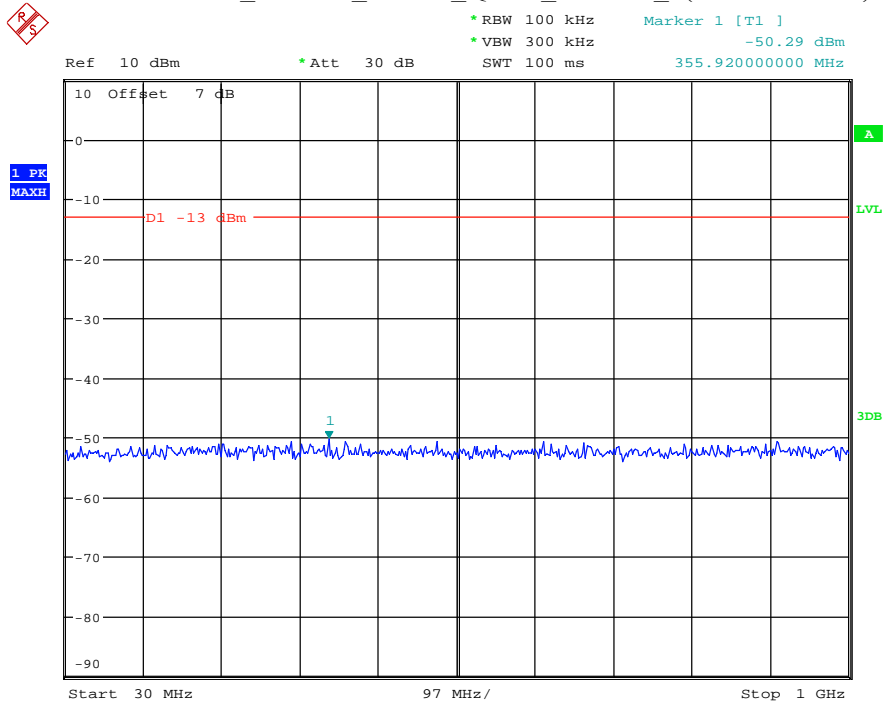

Band 66_10 MHz_Middle_QPSK_RB50#0_1(30MHz-1GHz)

Date: 8.JUL.2021 20:18:01