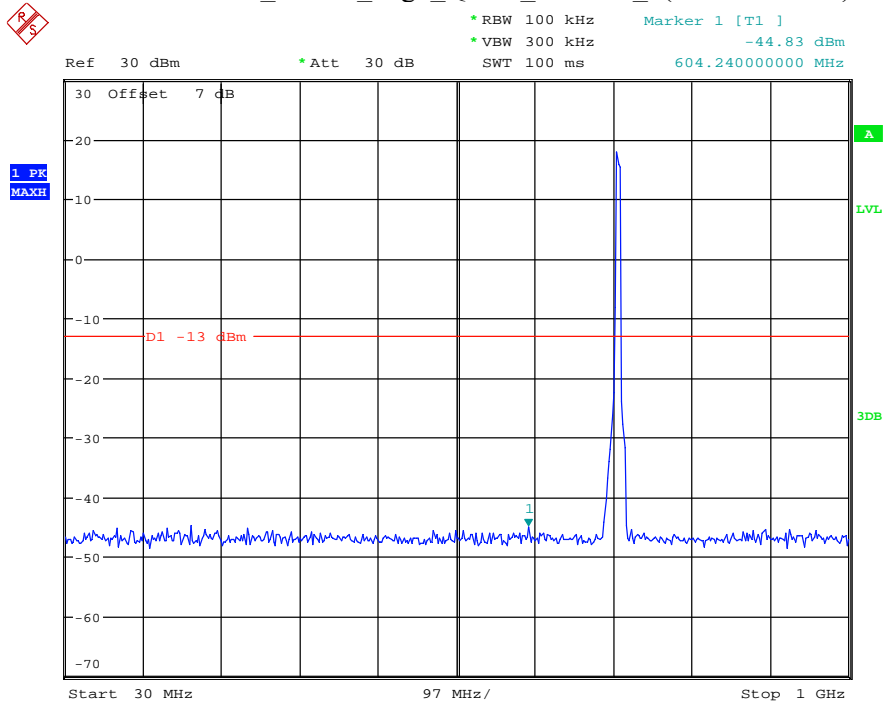

Band 12_5 MHz_High_QPSK_RB25#0_1(30MHz-1GHz)

Date: 7.JUL.2021 22:50:53