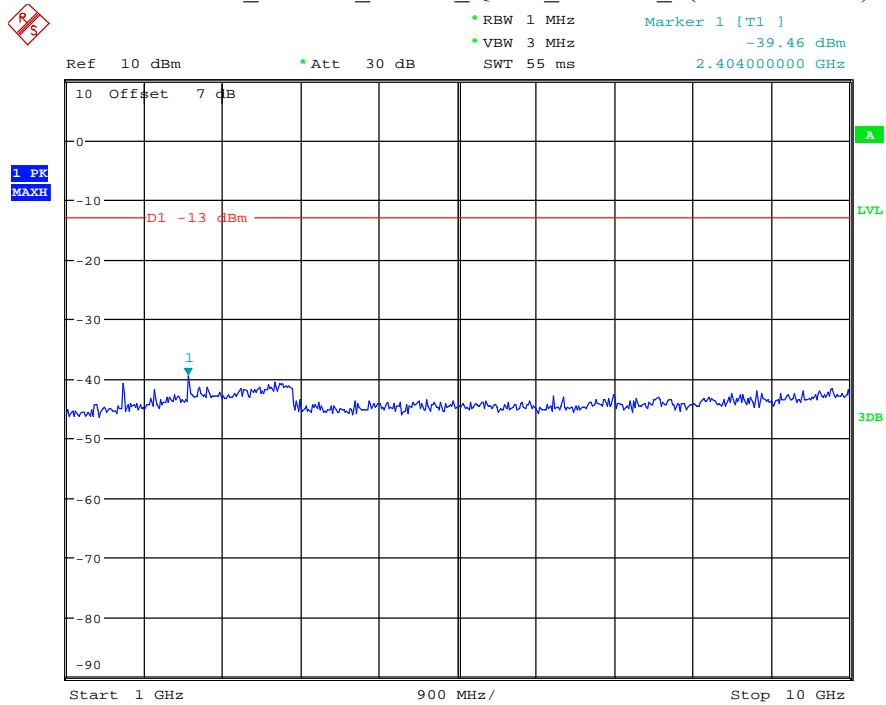

Band 26_15 MHz_Middle_QPSK_RB75#0_2(1GHz-10GHz)

Date: 7.JUL.2021 23:14:43