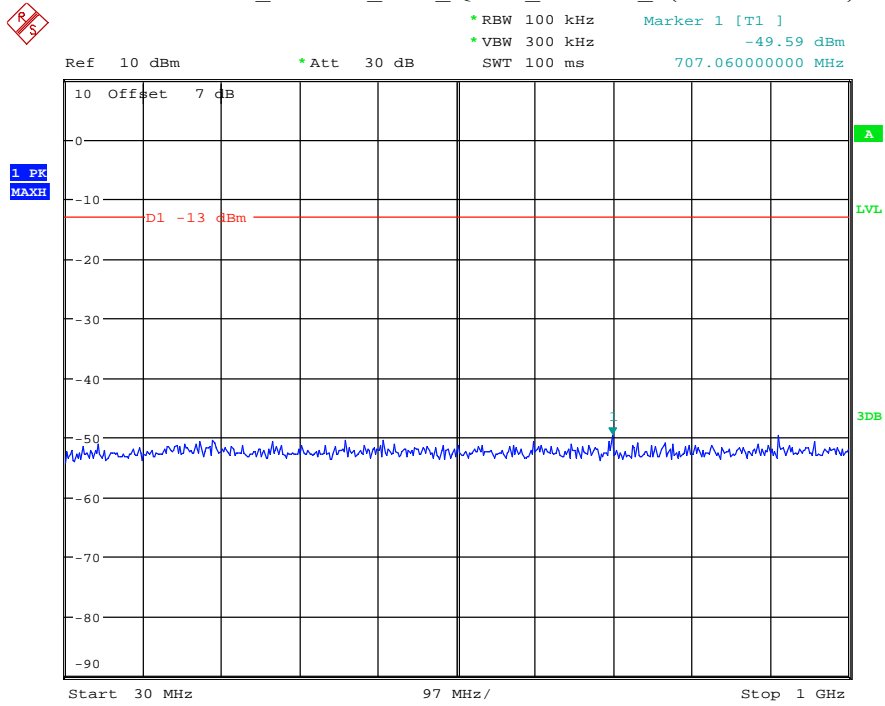

Date: 8.JUL.2021 20:18:13

Band 66_10 MHz_High_QPSK_RB50#0_1(30MHz-1GHz)

Date: 8.JUL.2021 20:18:32

Band 66_10 MHz_High_QPSK_RB50#0_2(1GHz-20GHz)

Date: 8.JUL.2021 20:18:44

Band 66_15 MHz_Low_QPSK_RB75#0_1(30MHz-1GHz)