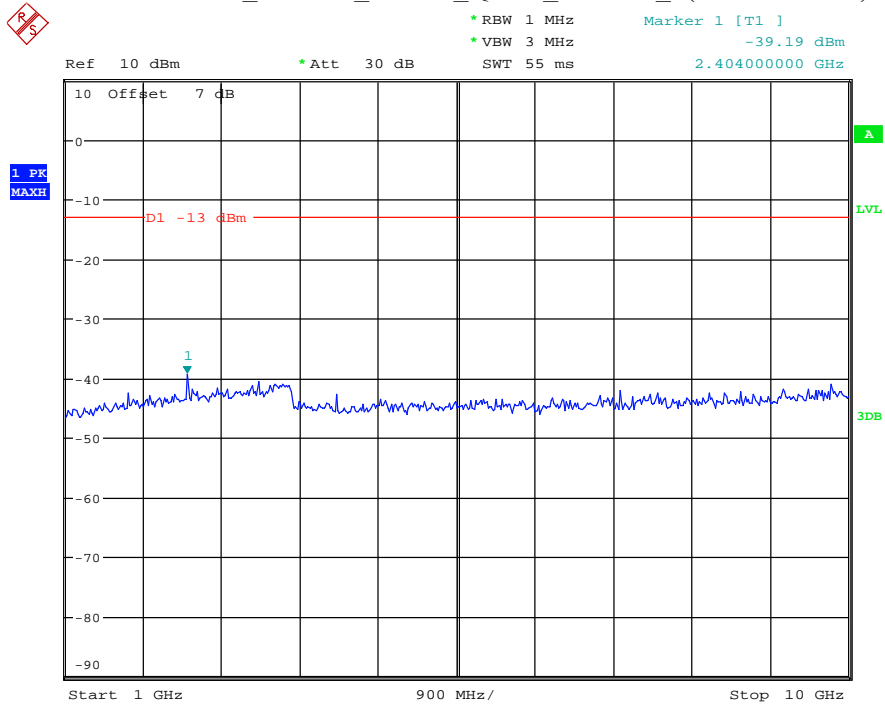

Band 13_10 MHz_Middle_QPSK_RB50#0_2(1GHz-10GHz)

Date: 7.JUL.2021 22:54:51