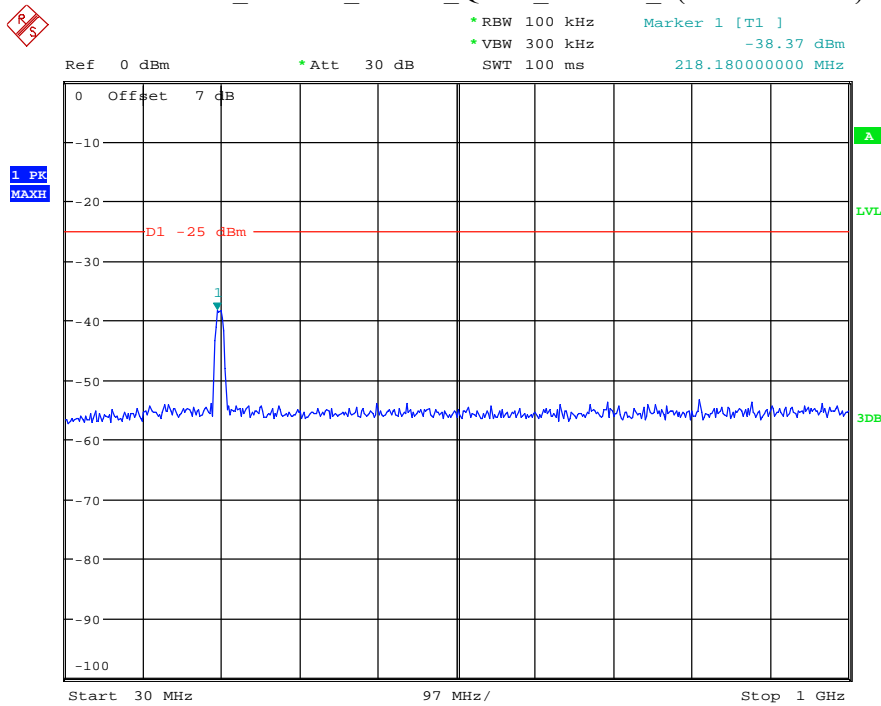

Band 7_15 MHz_Middle_QPSK_RB75#0_1(30MHz-1GHz)

Date: 7.JUL.2021 22:43:48