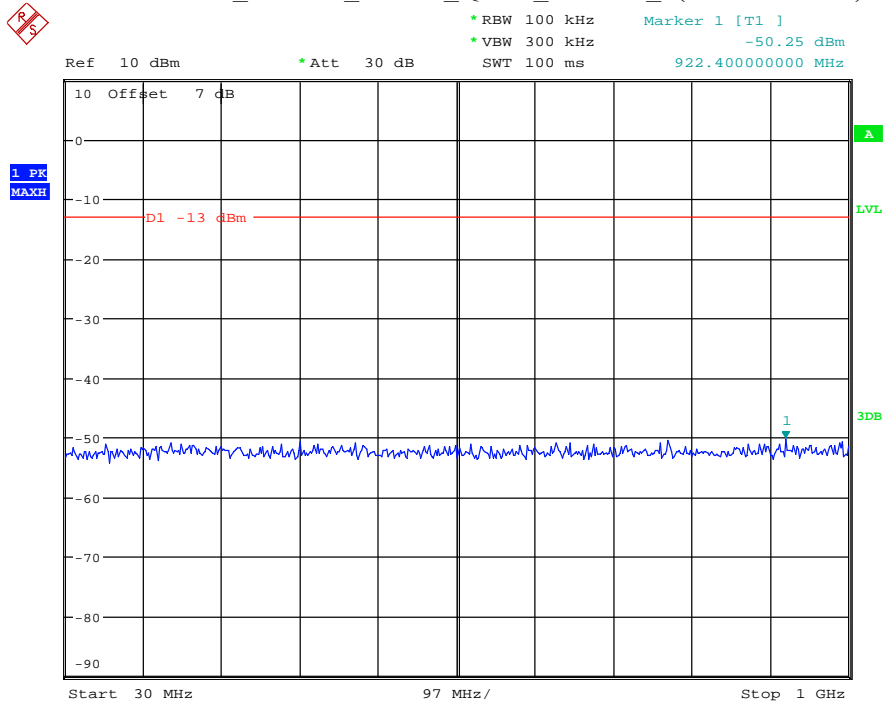

Date: 7.JUL.2021 22:27:30

Band 4_10 MHz_Low_QPSK_RB50#0_1(30MHz-1GHz)

Date: 7.JUL.2021 22:27:55

Band 4_10 MHz_Low_QPSK_RB50#0_2(1GHz-20GHz)

Date: 7.JUL.2021 22:28:06

Band 4_10 MHz_Middle_QPSK_RB50#0_1(30MHz-1GHz)