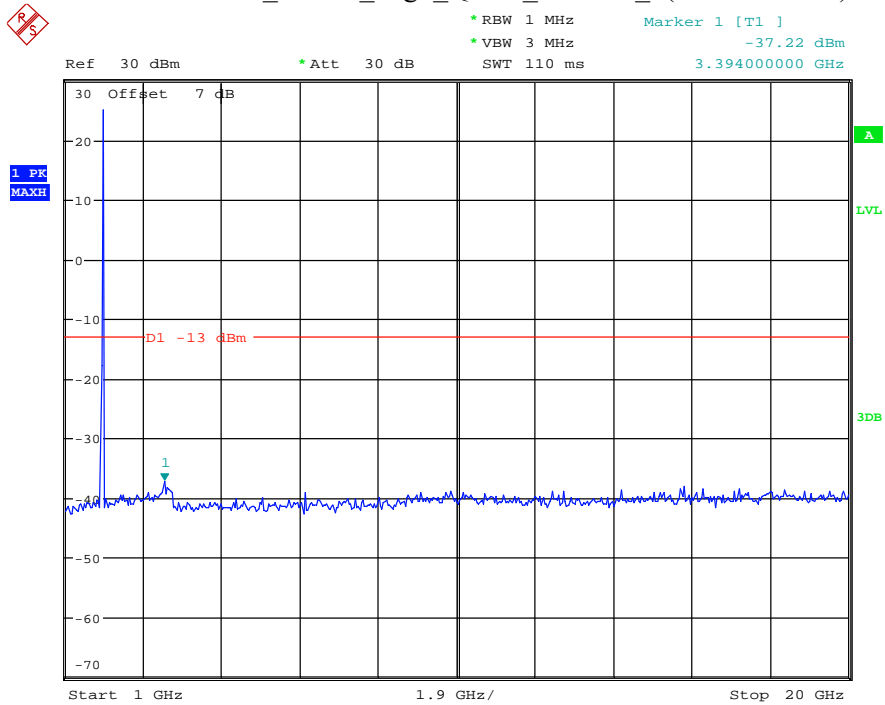

Band 25_3 MHz_High_QPSK_RB15#0_2(1GHz-20GHz)

Date: 7.JUL.2021 23:00:09