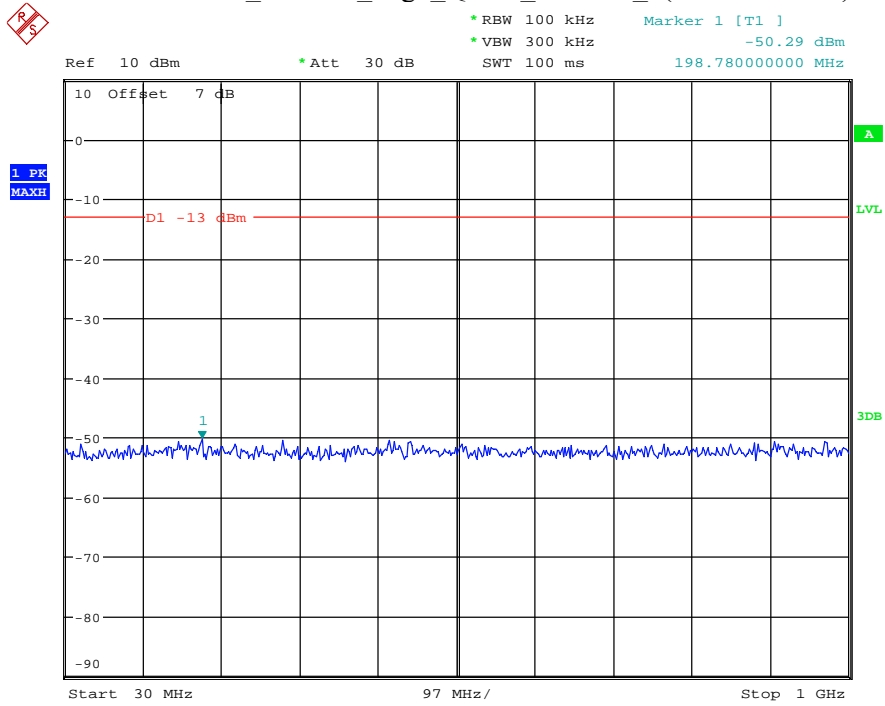

Band 2_10 MHz_High_QPSK_RB50#0_1(30MHz-1GHz)

Date: 7.JUL.2021 22:19:02