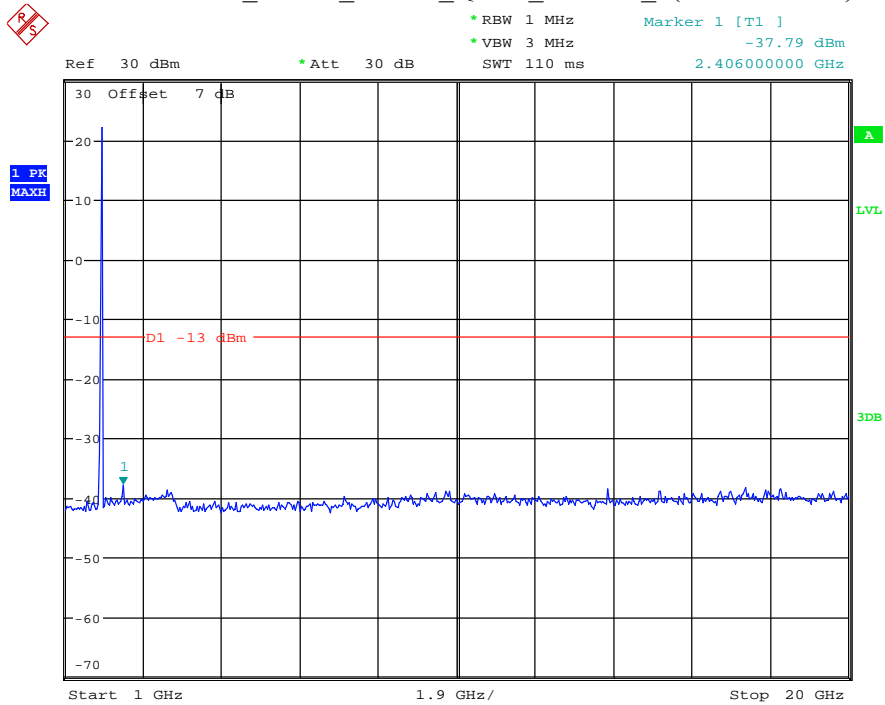

Band 2_5 MHz_Middle_QPSK_RB25#0_2(1GHz-20GHz)

Date: 7.JUL.2021 22:17:07