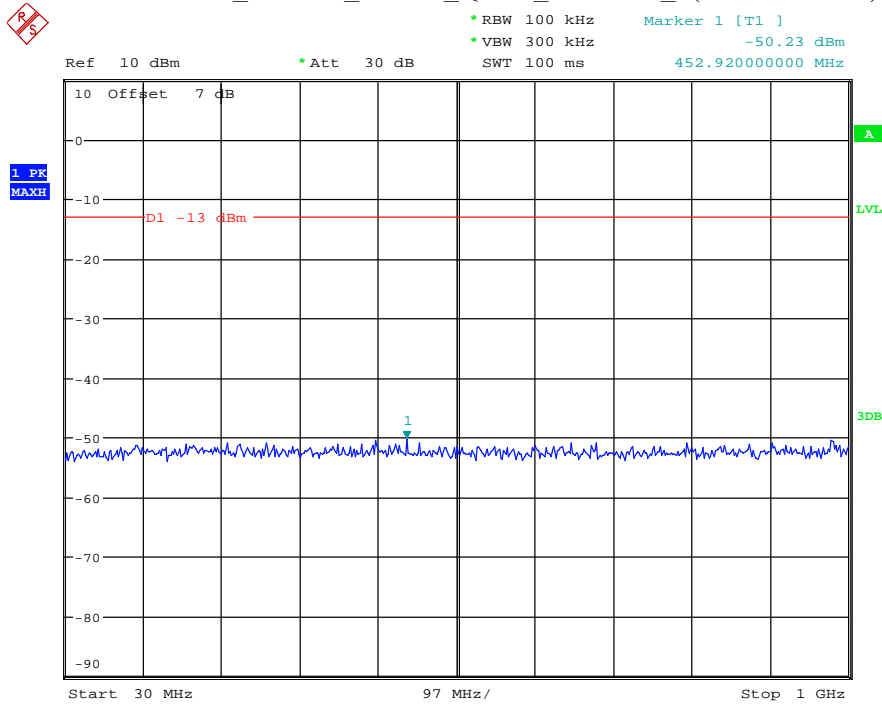

Band 25_20 MHz_Middle_QPSK_RB100#0_1(30MHz-1GHz)

Date: 7.JUL.2021 23:06:14