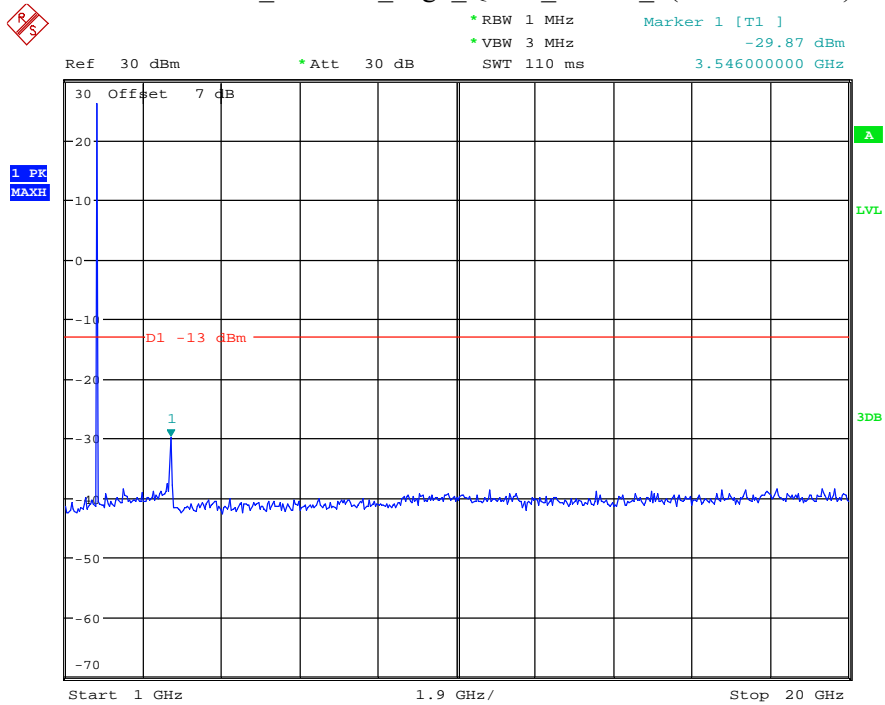

Band 66_1.4 MHz_High_QPSK_RB6#0_2(1GHz-20GHz)

Date: 8.JUL.2021 20:14:02