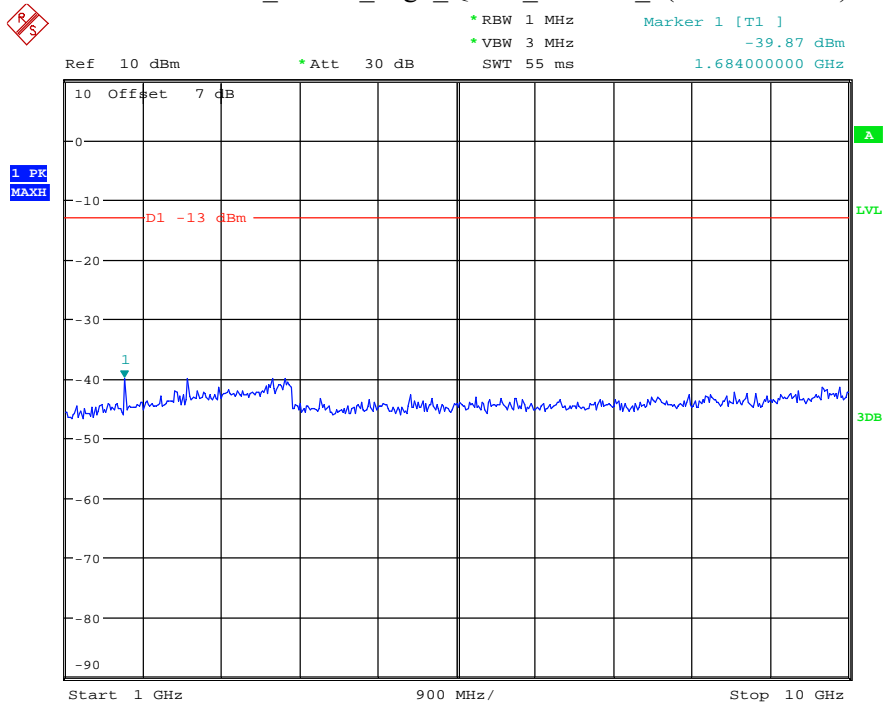

Date: 7.JUL.2021 23:10:33

Band 26_5 MHz_Low_QPSK_RB25#0_2(1GHz-10GHz)

Date: 7.JUL.2021 23:10:45

Band 26_5 MHz_High_QPSK_RB25#0_1(30MHz-1GHz)

Date: 7.JUL.2021 23:11:35

Band 26_5 MHz_High_QPSK_RB25#0_2(1GHz-10GHz)