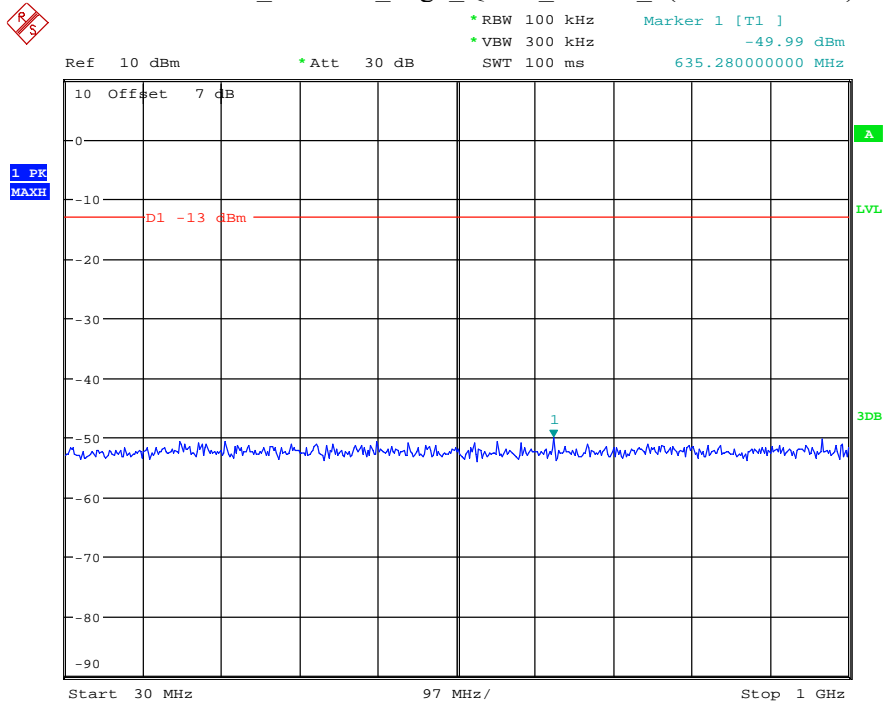

Band 66_1.4 MHz_High_QPSK_RB6#0_1(30MHz-1GHz)

Date: 8.JUL.2021 20:13:50