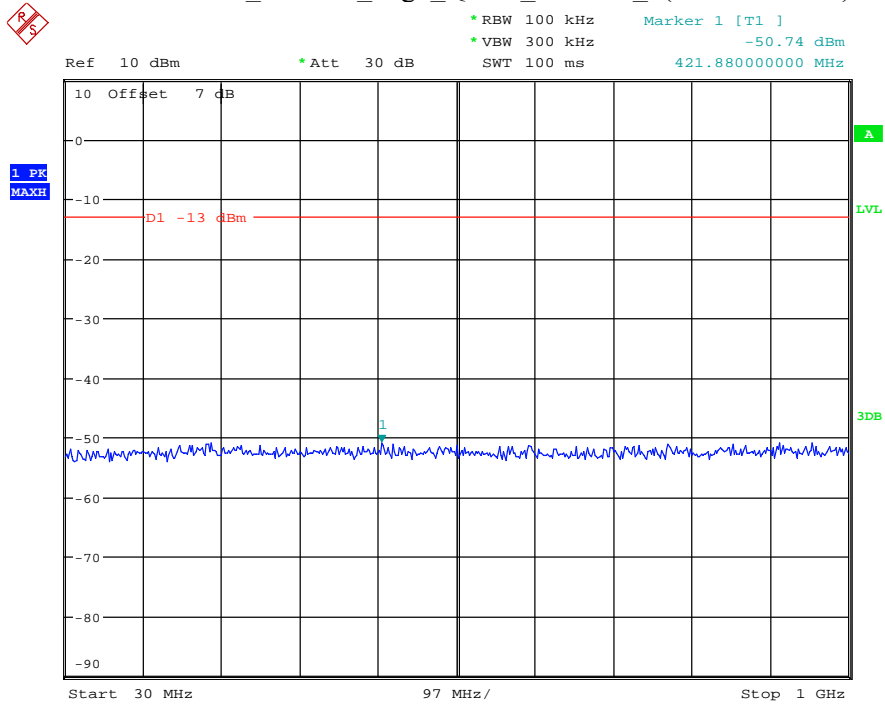

Band 4_15 MHz_High_QPSK_RB75#0_1(30MHz-1GHz)

Date: 7.JUL.2021 22:30:54