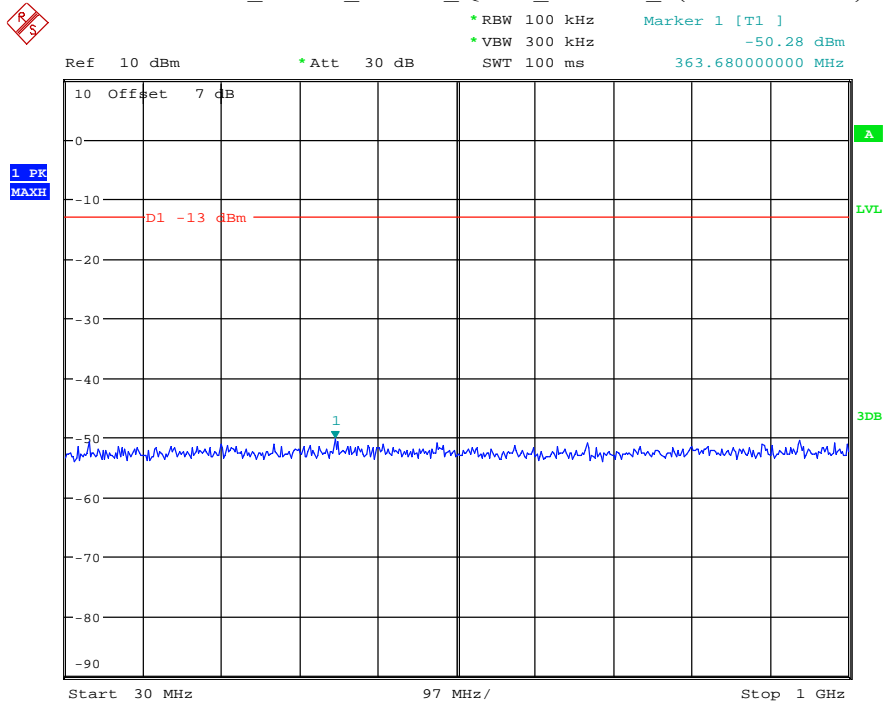

Band 66_5 MHz_Middle_QPSK_RB25#0_1(30MHz-1GHz)

Date: 8.JUL.2021 20:16:26