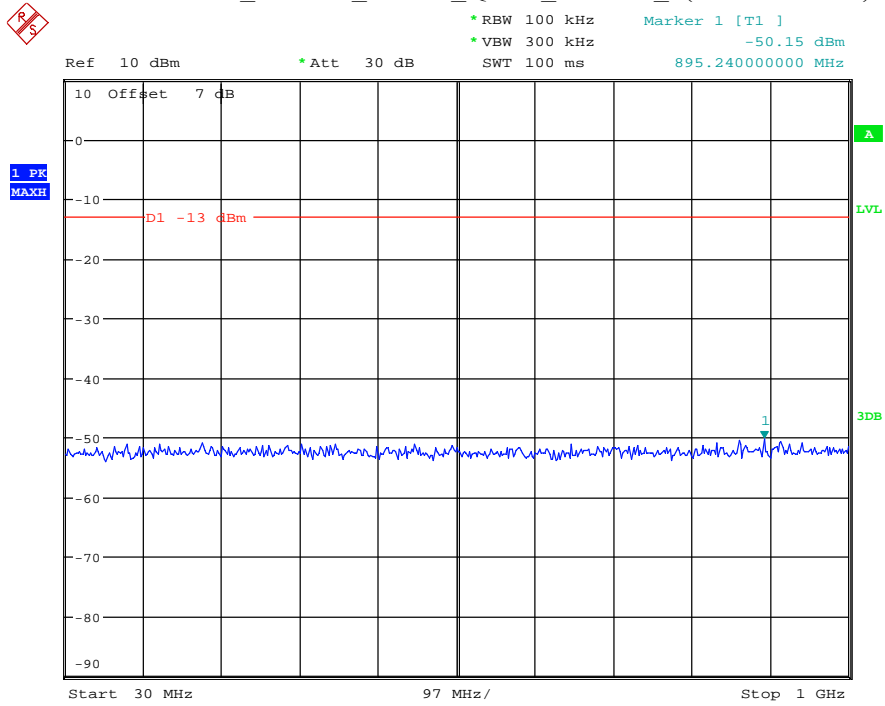

Band 66_15 MHz_Middle_QPSK_RB75#0_1(30MHz-1GHz)

Date: 8.JUL.2021 20:19:47