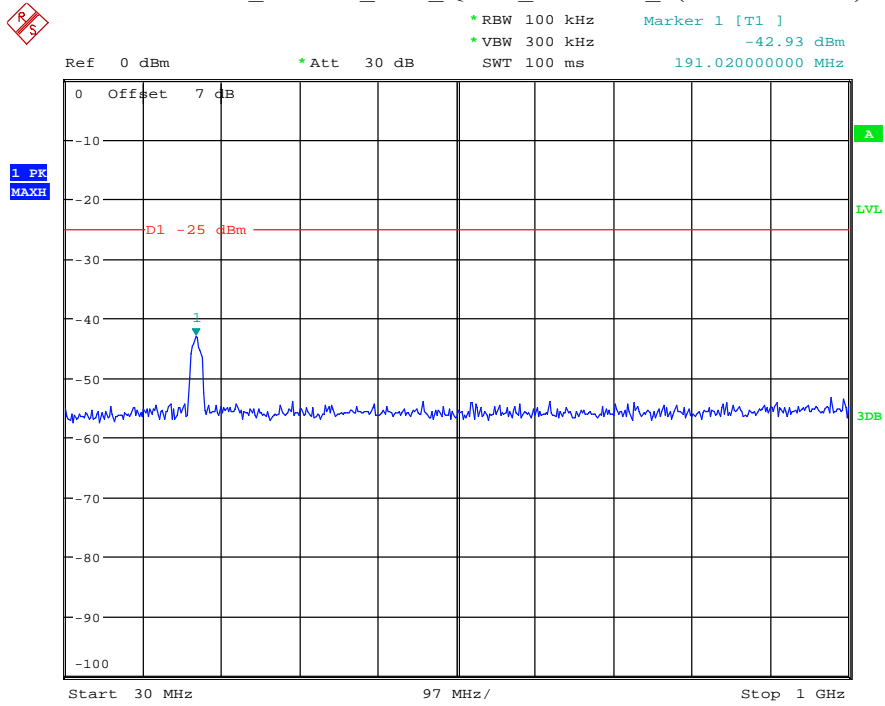

Date: 8.JUL.2021 19:04:49

Band 41_15 MHz_Middle_QPSK_RB75#0_1(30MHz-1GHz)

Date: 8.JUL.2021 19:05:55

Band 41_15 MHz_Middle_QPSK_RB75#0_2(1GHz-26.5GHz)

Date: 8.JUL.2021 19:06:06

Band 41_20 MHz_Low_QPSK_RB100#0_1(30MHz-1GHz)