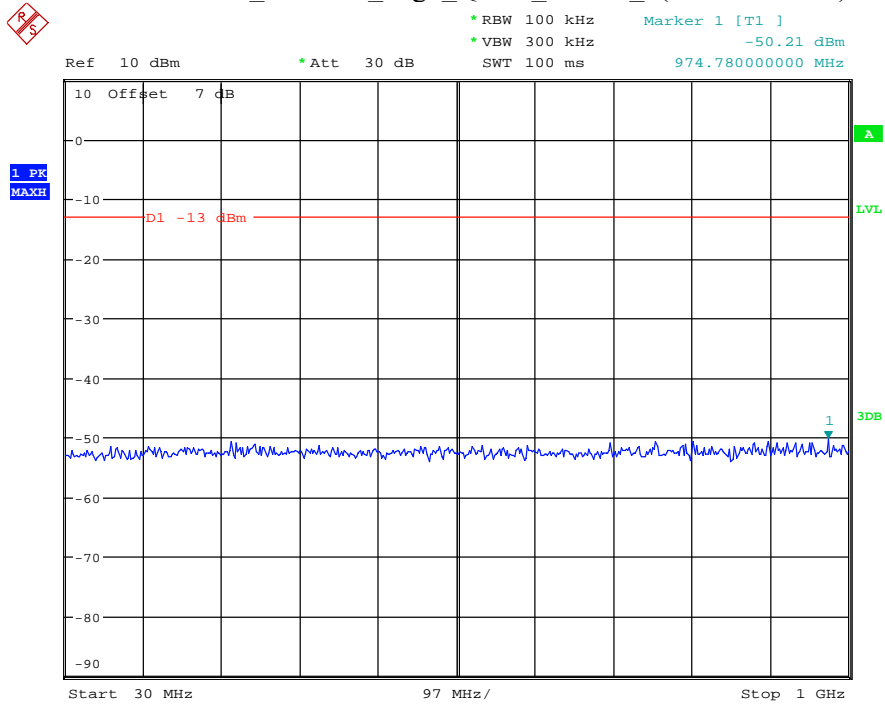

Band 4_1.4 MHz_High_QPSK_RB6#0_1(30MHz-1GHz)

Date: 7.JUL.2021 22:24:12