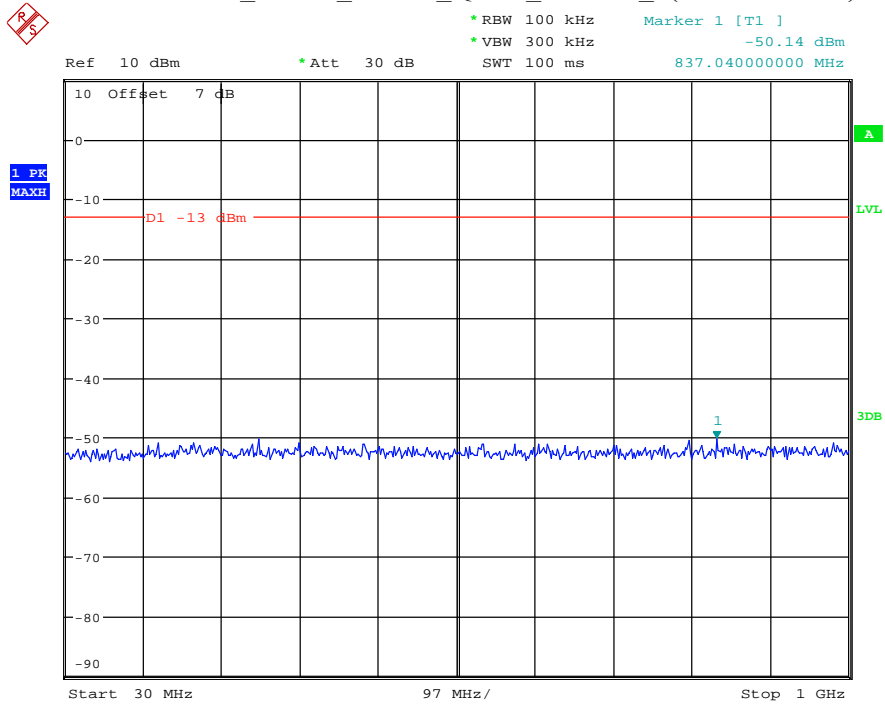

Date: 7.JUL.2021 22:16:04

Band 2_5 MHz_Low_QPSK_RB25#0_1(30MHz-1GHz)

Date: 7.JUL.2021 22:16:27

Band 2_5 MHz_Low_QPSK_RB25#0_2(1GHz-20GHz)

Date: 7.JUL.2021 22:16:38

Band 2_5 MHz_Middle_QPSK_RB25#0_1(30MHz-1GHz)