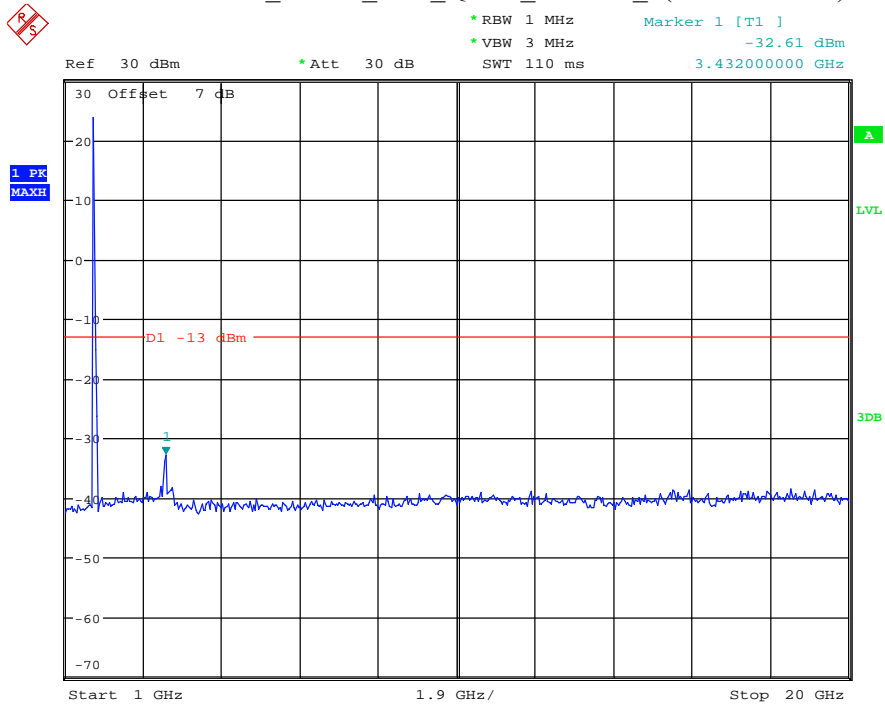

Band 66_5 MHz_Low_QPSK_RB25#0_2(1GHz-20GHz)

Date: 8.JUL.2021 20:16:09