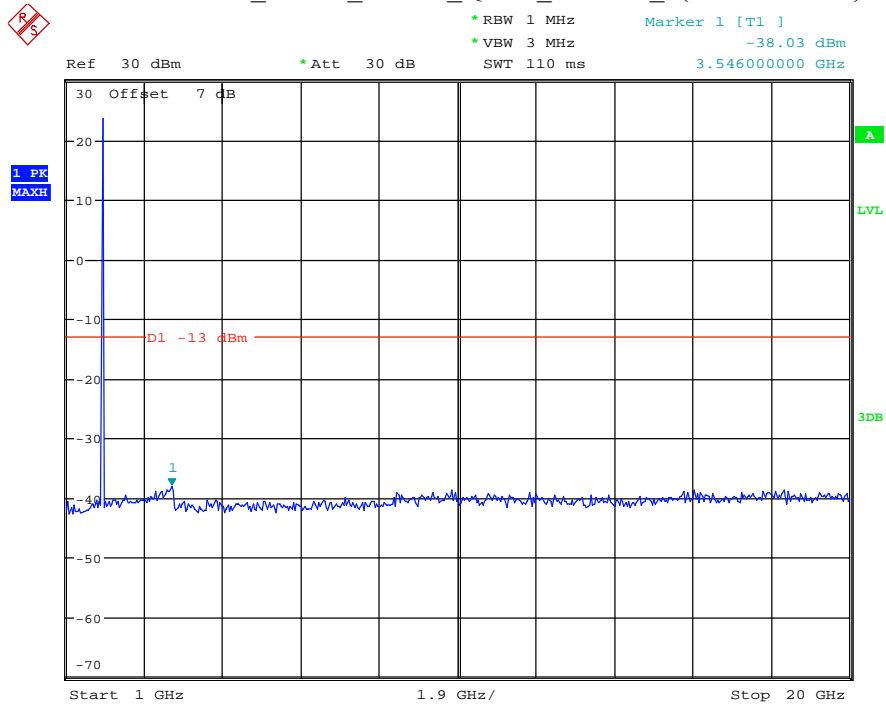

Band 25_3 MHz_Middle_QPSK_RB15#0_2(1GHz-20GHz)

Date: 7.JUL.2021 22:59:37