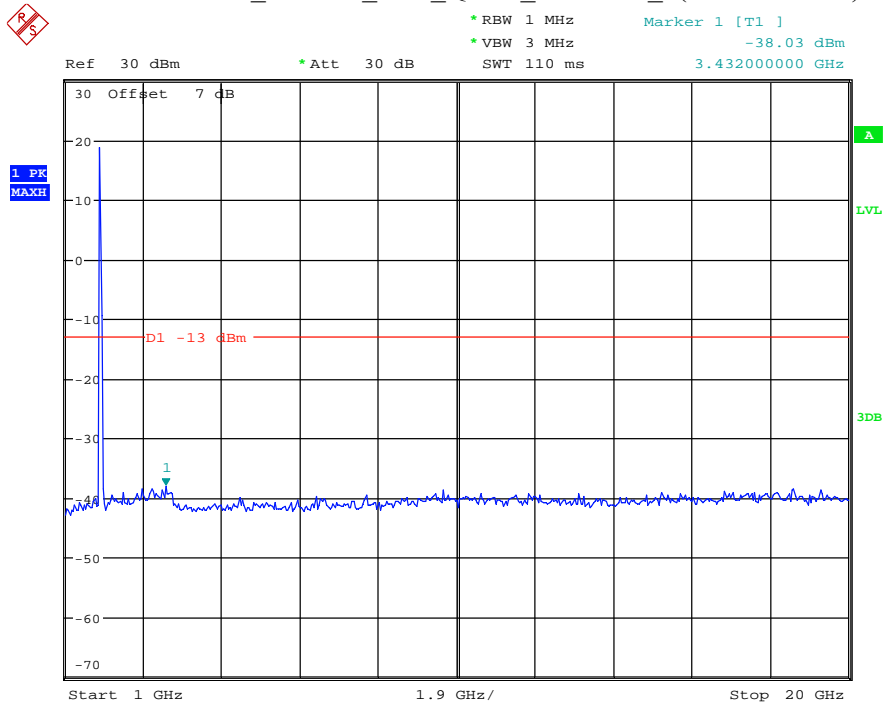

Date: 7.JUL.2021 23:05:00

Band 25_15 MHz_High_QPSK_RB75#0_2(1GHz-20GHz)

Date: 7.JUL.2021 23:05:11

Band 25_20 MHz_Low_QPSK_RB100#0_1(30MHz-1GHz)

Date: 7.JUL.2021 23:05:38

Band 25_20 MHz_Low_QPSK_RB100#0_2(1GHz-20GHz)