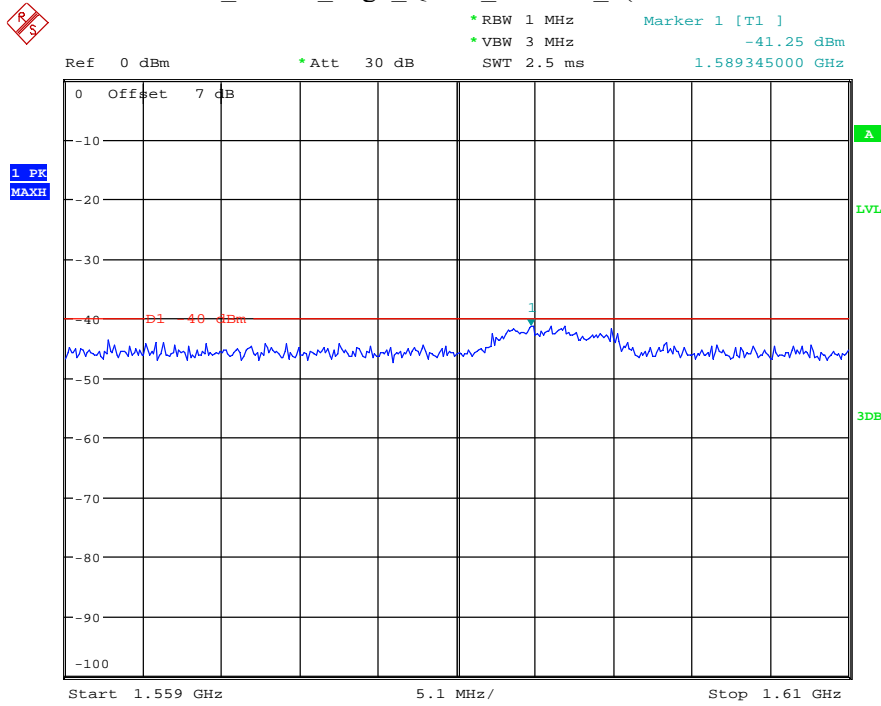

Band 14_5 MHz_High_QPSK_RB25#0_5(1559MHz-1610MHz)

Date: 18.JUL.2021 19:40:49