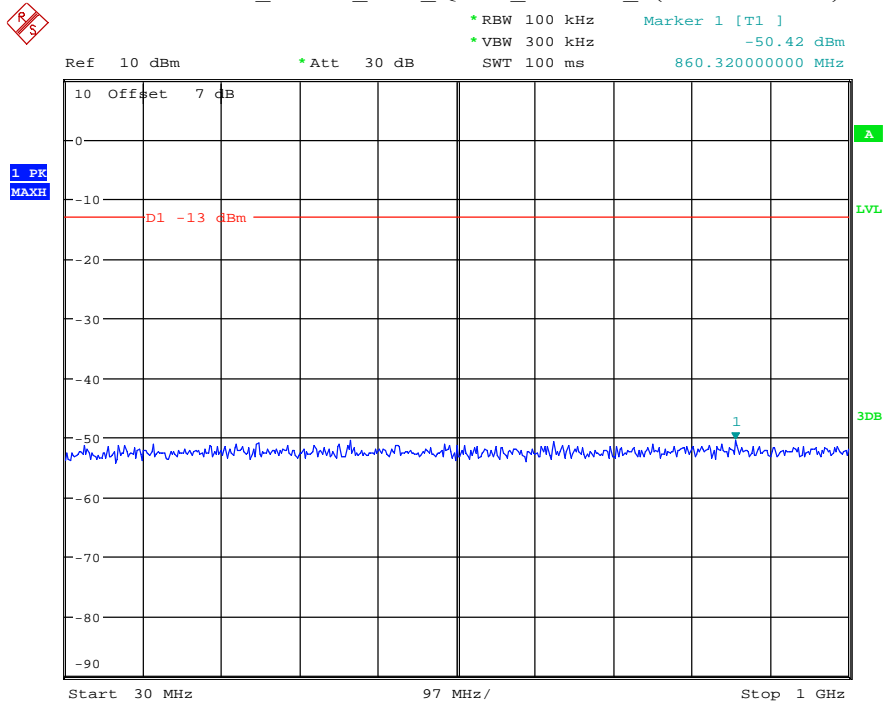

Band 2_3 MHz_Low_QPSK_RB15#0_1(30MHz-1GHz)

Date: 7.JUL.2021 22:14:51