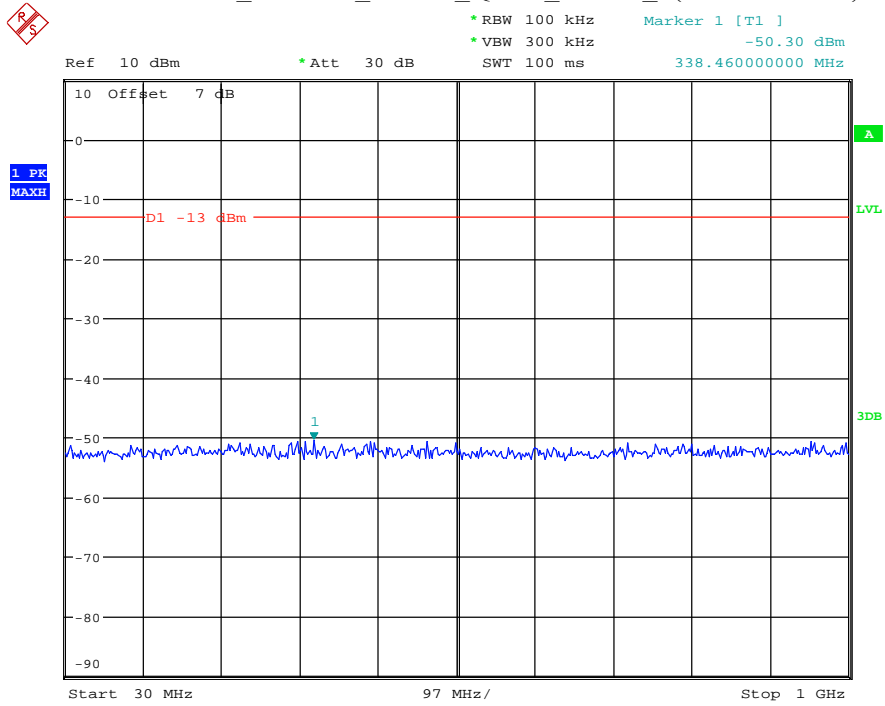

Please refer to following plots:

Band 2_1.4 MHz_Low_QPSK_RB6#0_1(30MHz-1GHz)

Date: 7.JUL.2021 22:13:18

Band 2_1.4 MHz_Low_QPSK_RB6#0_2(1GHz-20GHz)

Date: 7.JUL.2021 22:13:29

Band 2_1.4 MHz_Middle_QPSK_RB6#0_1(30MHz-1GHz)