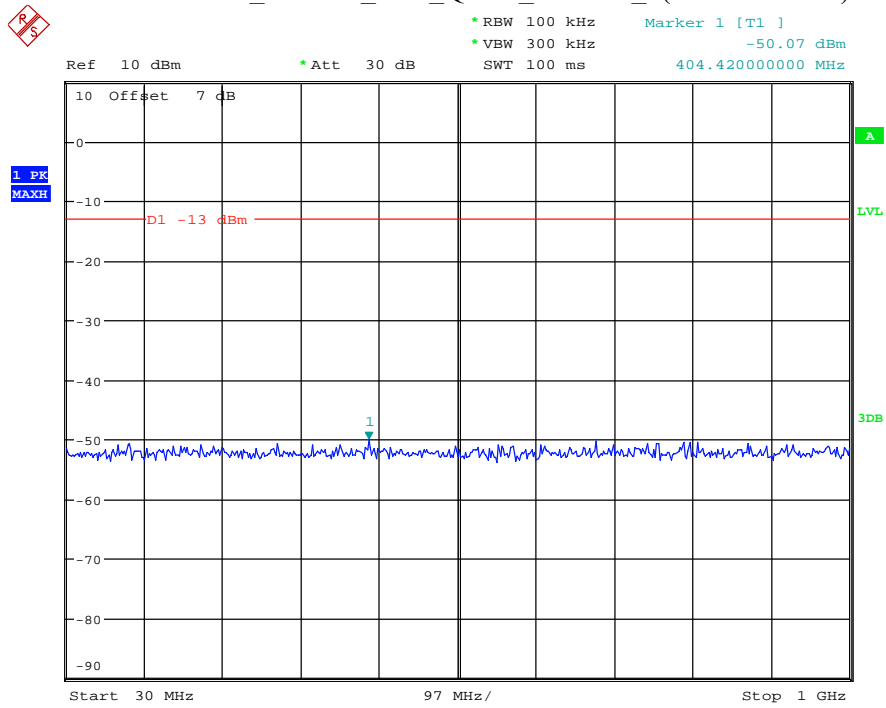

Band 4_10 MHz_Low_QPSK_RB50#0_1(30MHz-1GHz)

Date: 7.JUL.2021 22:27:55