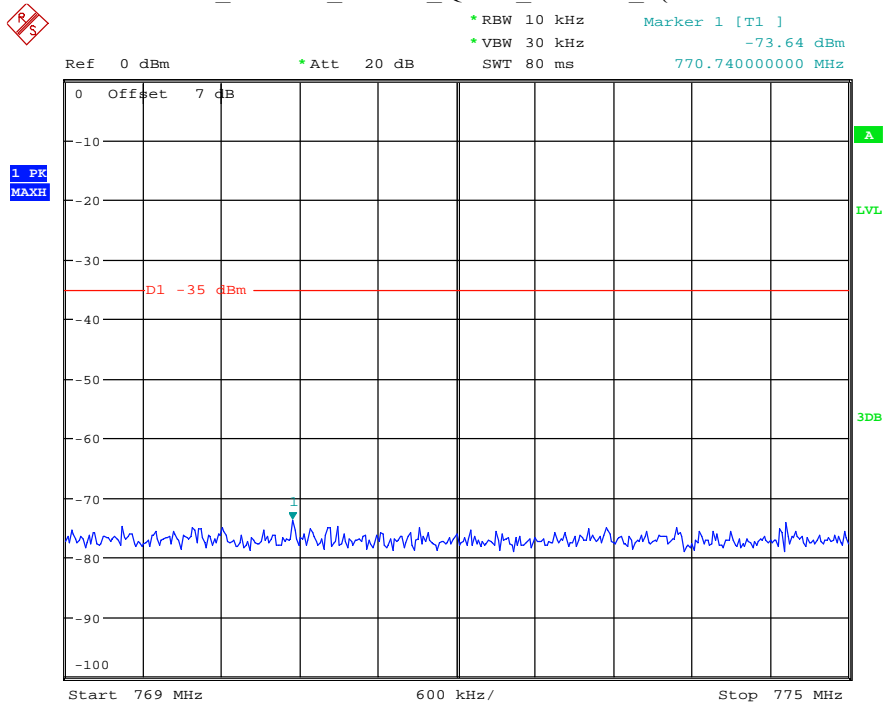

Band 14_10 MHz_Middle_QPSK_RB50#0_3(769MHz-775MHz)

Date: 18.JUL.2021 19:46:28