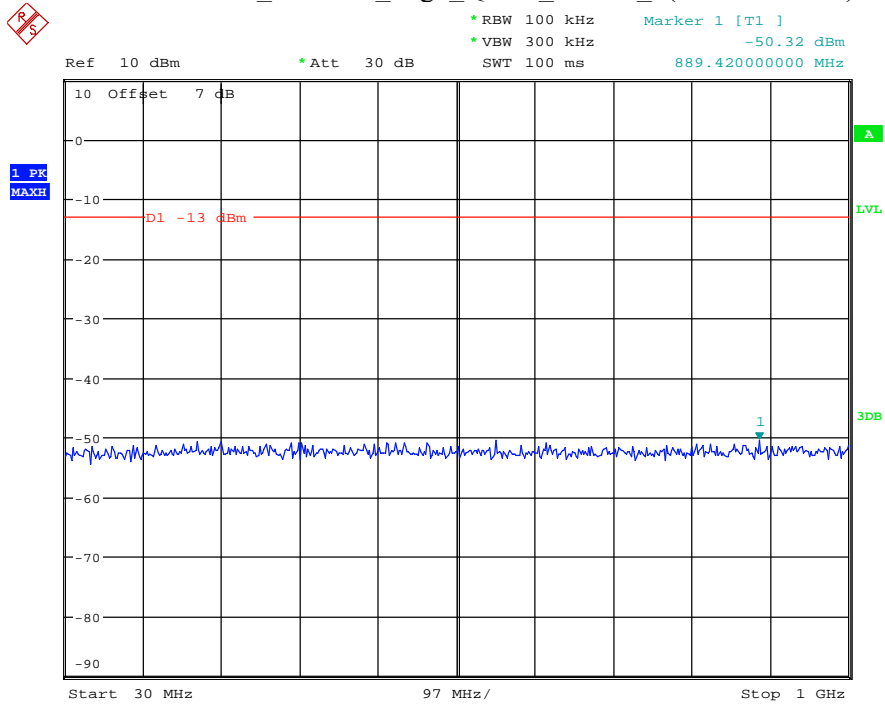

Date: 7.JUL.2021 22:57:35

Band 25_1.4 MHz_Middle_QPSK_RB6#0_1(30MHz-1GHz)

Date: 7.JUL.2021 22:57:55

Band 25_1.4 MHz_Middle_QPSK_RB6#0_2(1GHz-20GHz)

Date: 7.JUL.2021 22:58:07

Band 25_1.4 MHz_High_QPSK_RB6#0_1(30MHz-1GHz)