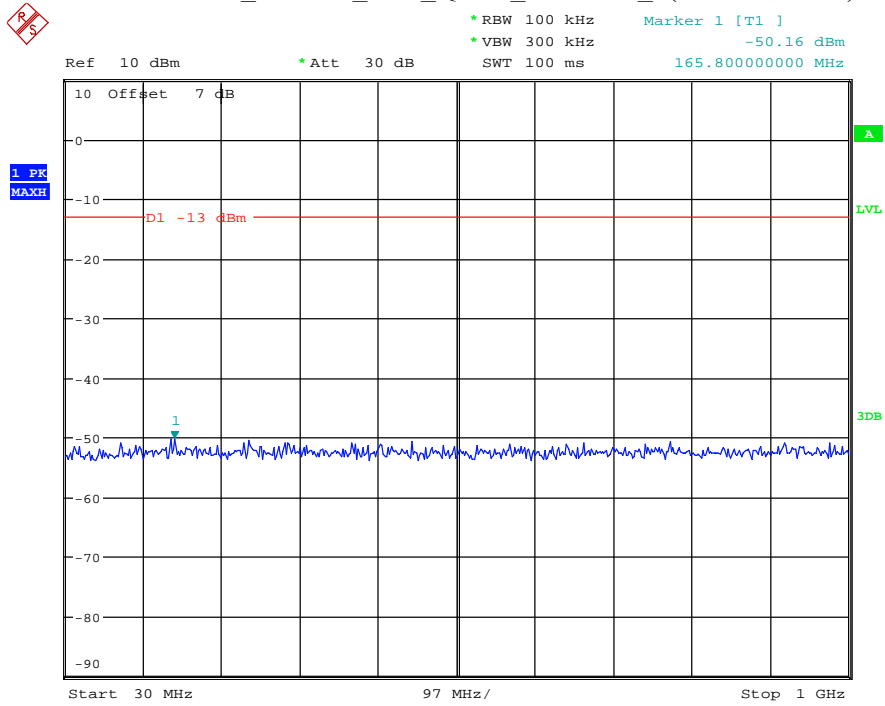

Band 4_20 MHz_Low_QPSK_RB100#0_1(30MHz-1GHz)

Date: 7.JUL.2021 22:31:32