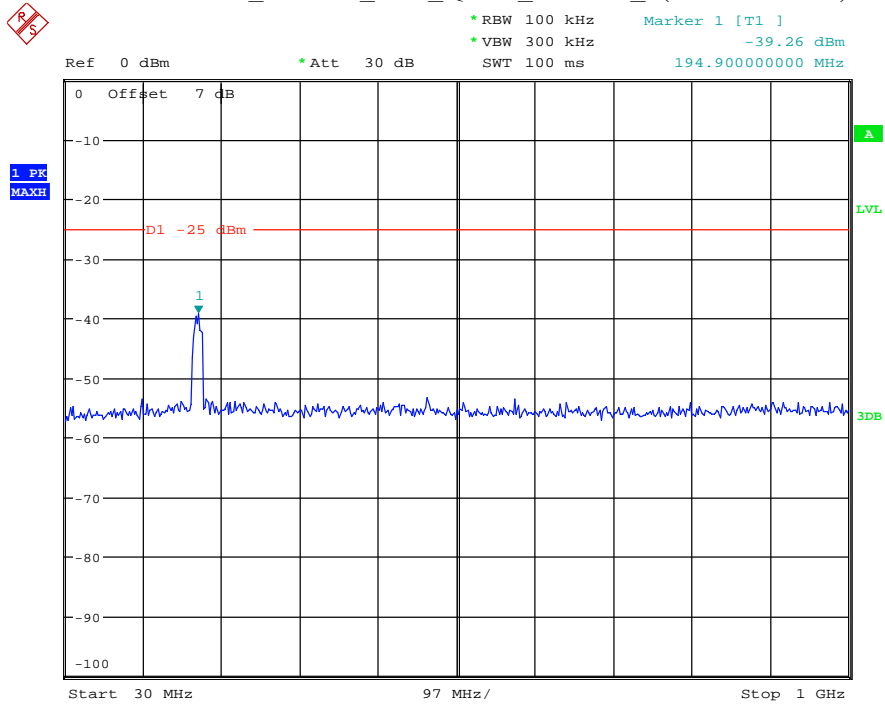

Date: 7.JUL.2021 22:42:08

Band 7_10 MHz_High_QPSK_RB50#0_1(30MHz-1GHz)

Date: 7.JUL.2021 22:42:28

Band 7_10 MHz_High_QPSK_RB50#0_2(1GHz-26.5GHz)

Date: 7.JUL.2021 22:42:40

Band 7_15 MHz_Low_QPSK_RB75#0_1(30MHz-1GHz)