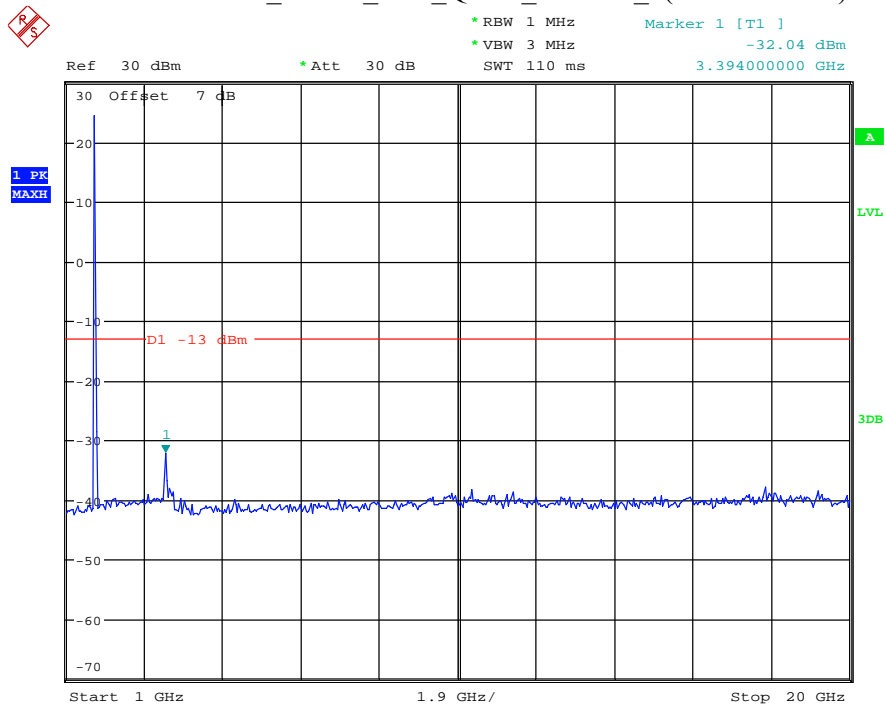

Band 66_3 MHz_Low_QPSK_RB15#0_2(1GHz-20GHz)

Date: 8.JUL.2021 20:14:36