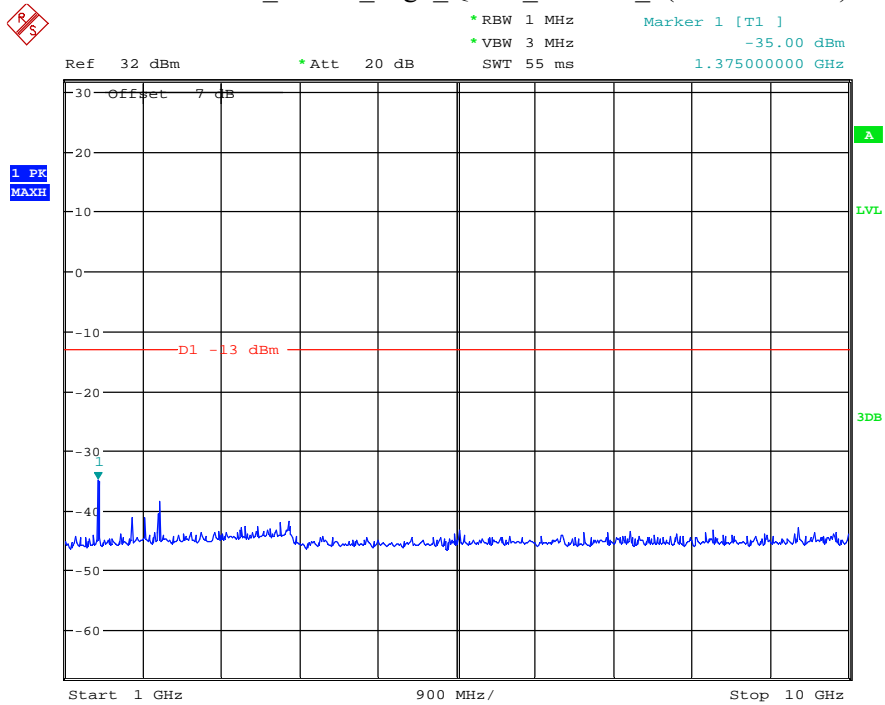

Date: 15.JUL.2021 18:15:40

Band 71_5 MHz_Middle_QPSK_RB25#0_2(1GHz-10GHz)

Date: 15.JUL.2021 19:04:45

Band 71_5 MHz_High_QPSK_RB25#0_1(30MHz-1GHz)

Date: 15.JUL.2021 18:17:16

Band 71_5 MHz_High_QPSK_RB25#0_2(1GHz-10GHz)