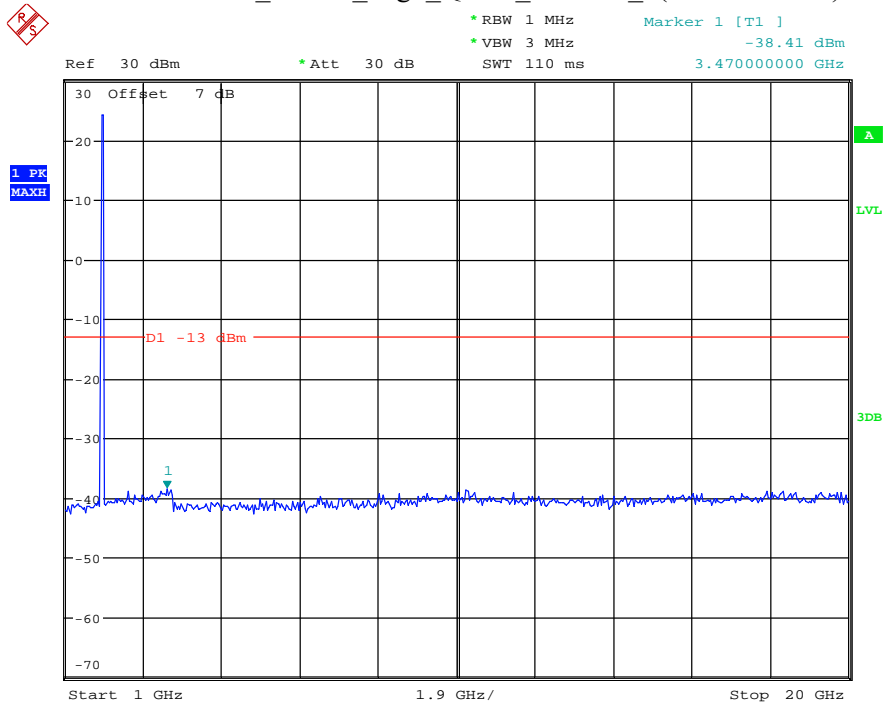

Date: 7.JUL.2021 22:15:23

Band 2_3 MHz_Middle_QPSK_RB15#0_2(1GHz-20GHz)

Date: 7.JUL.2021 22:15:35

Band 2_3 MHz_High_QPSK_RB15#0_1(30MHz-1GHz)

Date: 7.JUL.2021 22:15:53

Band 2_3 MHz_High_QPSK_RB15#0_2(1GHz-20GHz)