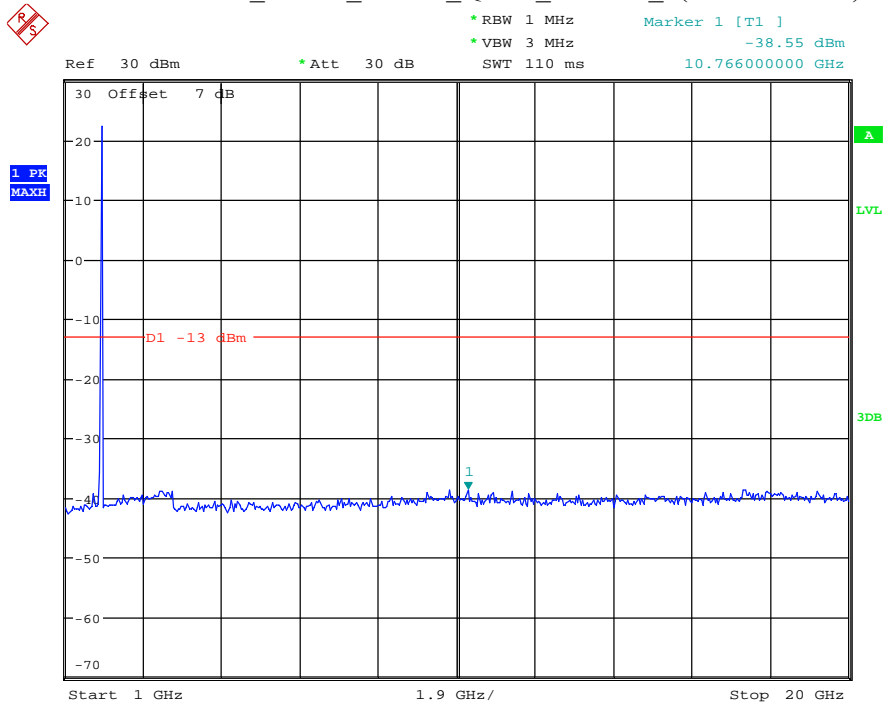

Band 25_5 MHz_Middle_QPSK_RB25#0_2(1GHz-20GHz)

Date: 7.JUL.2021 23:01:13