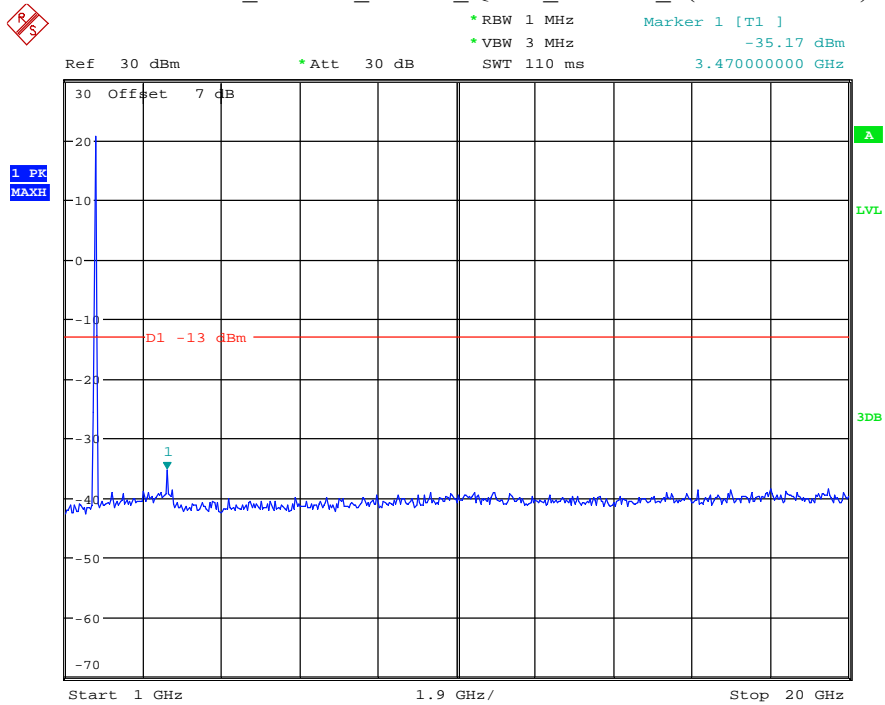

Date: 8.JUL.2021 20:19:11

Band 66_15 MHz_Low_QPSK_RB75#0_2(1GHz-20GHz)

Date: 8.JUL.2021 20:19:22

Band 66_15 MHz_Middle_QPSK_RB75#0_1(30MHz-1GHz)

Date: 8.JUL.2021 20:19:47

Band 66_15 MHz_Middle_QPSK_RB75#0_2(1GHz-20GHz)