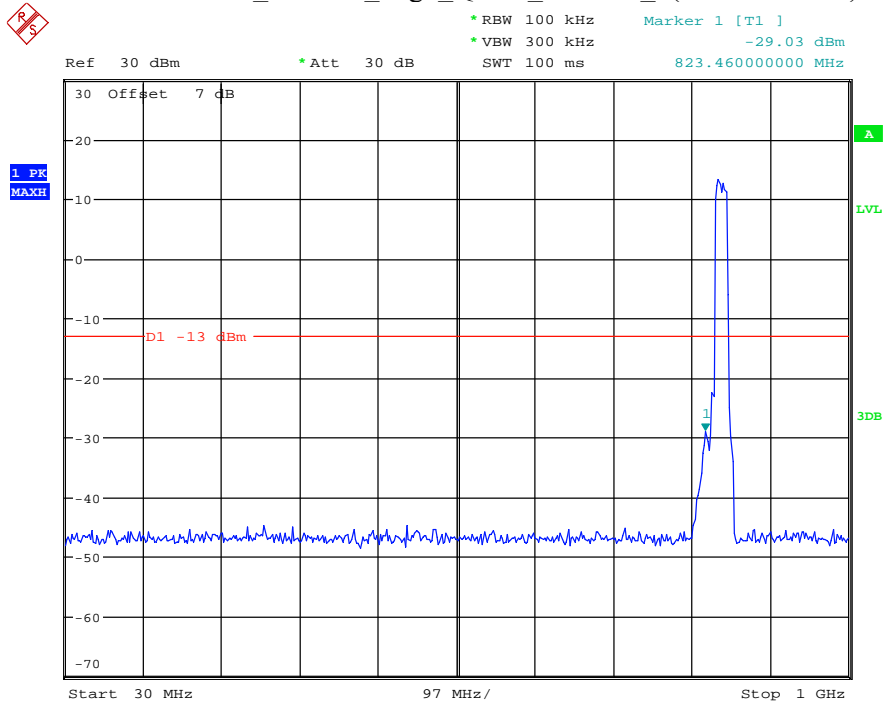

Date: 7.JUL.2021 23:14:07

Band 26_15 MHz_Middle_QPSK_RB75#0_1(30MHz-1GHz)

Date: 7.JUL.2021 23:14:32

Band 26_15 MHz_Middle_QPSK_RB75#0_2(1GHz-10GHz)

Date: 7.JUL.2021 23:14:43

Band 26_15 MHz_High_QPSK_RB75#0_1(30MHz-1GHz)