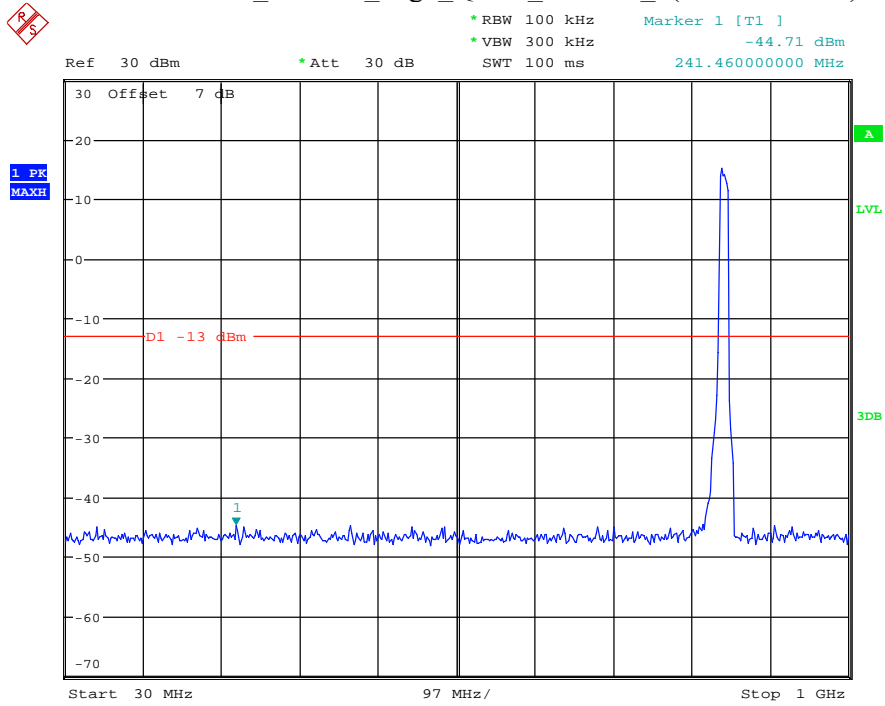

Date: 7.JUL.2021 23:11:46

Band 26_10 MHz_Middle_QPSK_RB50#0_1(30MHz-1GHz)

Date: 7.JUL.2021 23:12:40

Band 26_10 MHz_Middle_QPSK_RB50#0_2(1GHz-10GHz)

Date: 7.JUL.2021 23:12:52

Band 26_10 MHz_High_QPSK_RB50#0_1(30MHz-1GHz)