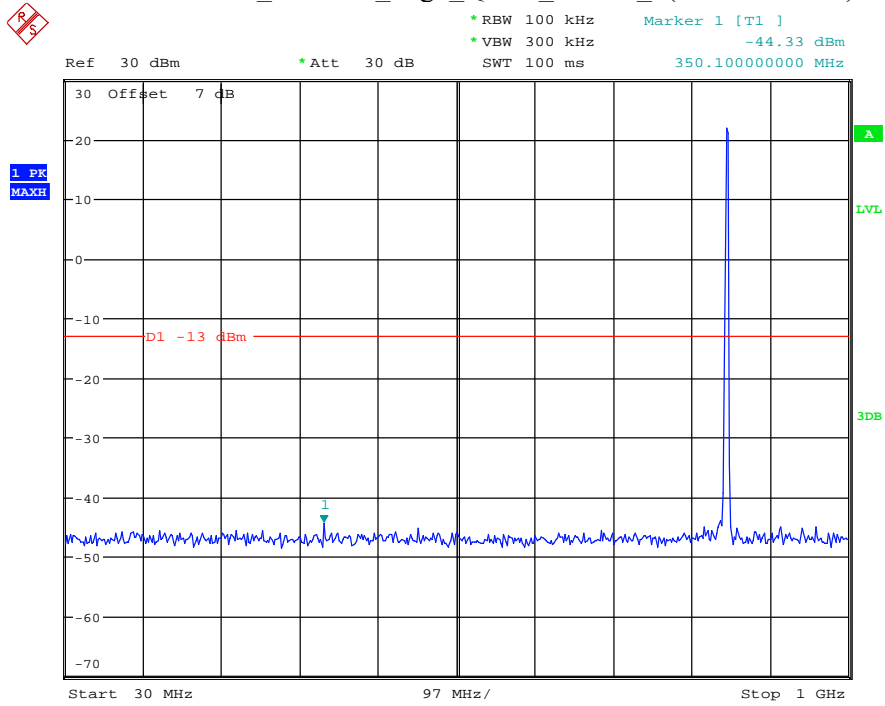

Date: 7.JUL.2021 23:07:36

Band 26_1.4 MHz_Middle_QPSK_RB6#0_1(30MHz-1GHz)

Date: 7.JUL.2021 23:07:54

Band 26_1.4 MHz_Middle_QPSK_RB6#0_2(1GHz-10GHz)

Date: 7.JUL.2021 23:08:08

Band 26_1.4 MHz_High_QPSK_RB6#0_1(30MHz-1GHz)