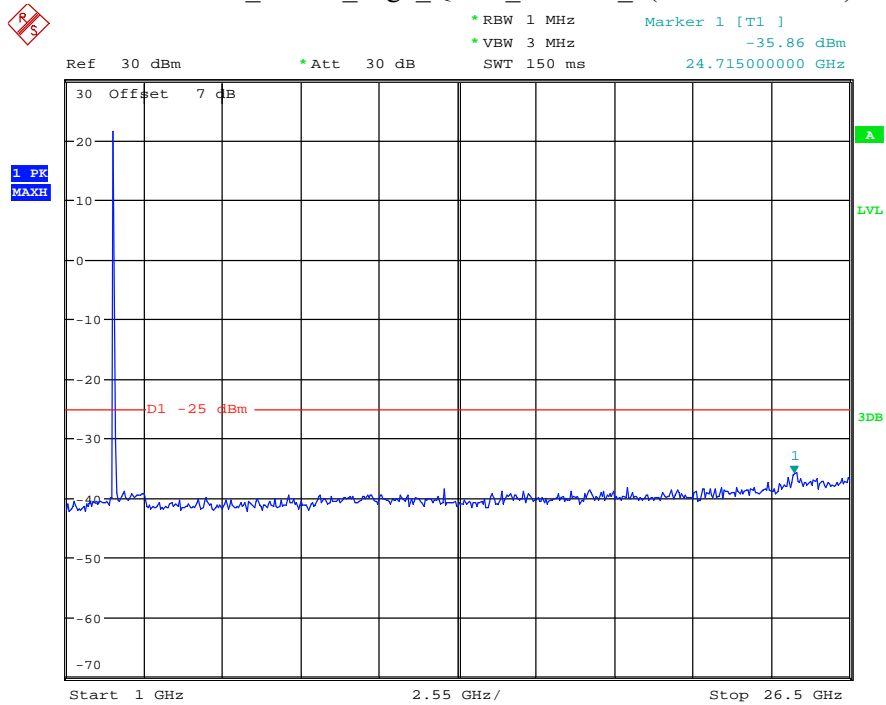

Band 7_5 MHz_High_QPSK_RB25#0_2(1GHz-26.5GHz)

Date: 7.JUL.2021 22:41:00