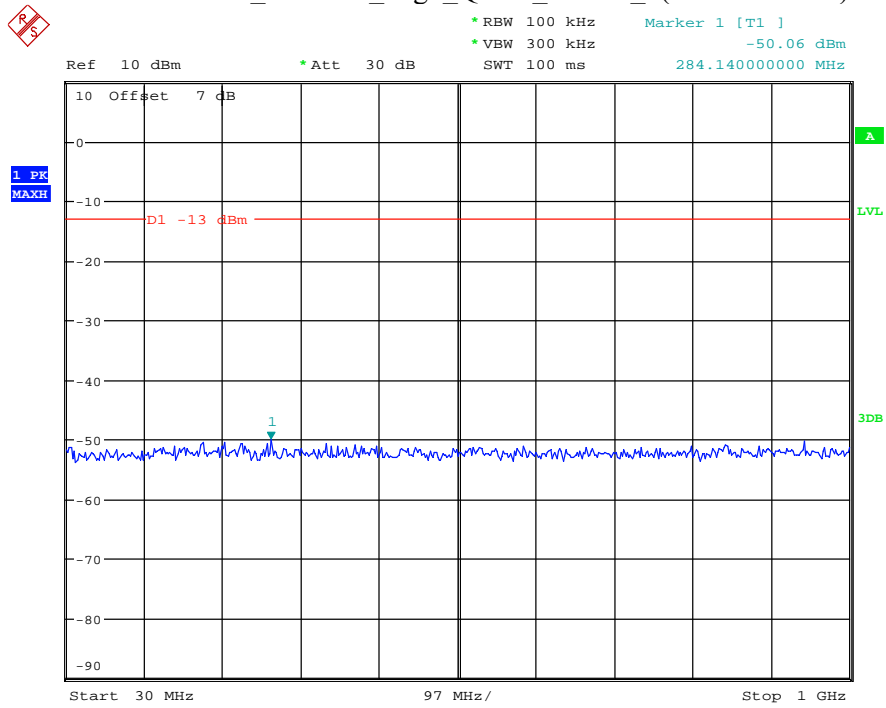

Band 2_1.4 MHz_High_QPSK_RB6#0_1(30MHz-1GHz)

Date: 7.JUL.2021 22:14:19