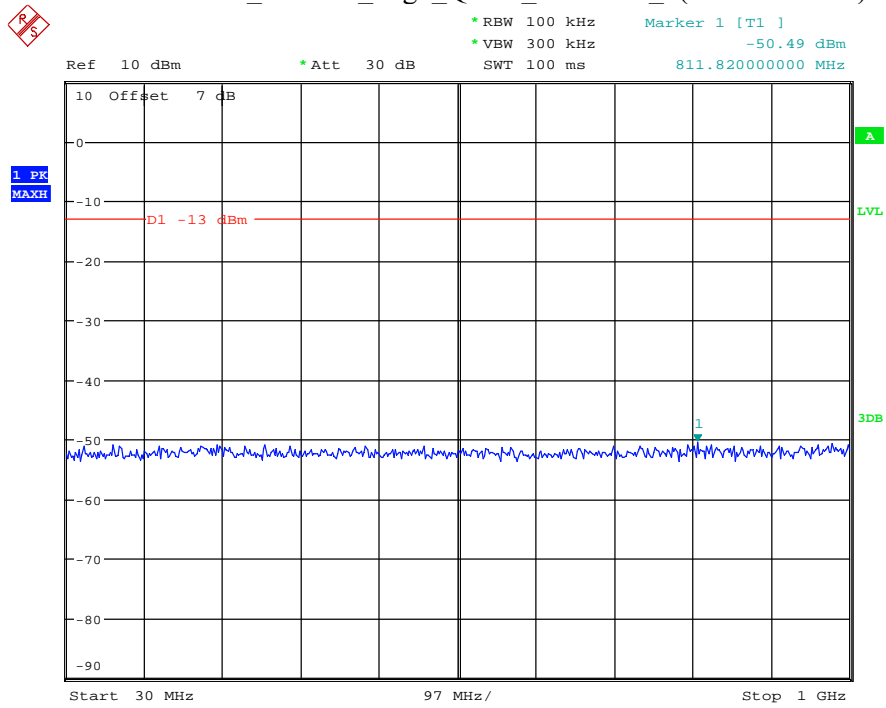

Date: 7.JUL.2021 23:05:50

Band 25_20 MHz_Middle_QPSK_RB100#0_1(30MHz-1GHz)

Date: 7.JUL.2021 23:06:14

Band 25_20 MHz_Middle_QPSK_RB100#0_2(1GHz-20GHz)

Date: 7.JUL.2021 23:06:26

Band 25_20 MHz_High_QPSK_RB100#0_1(30MHz-1GHz)