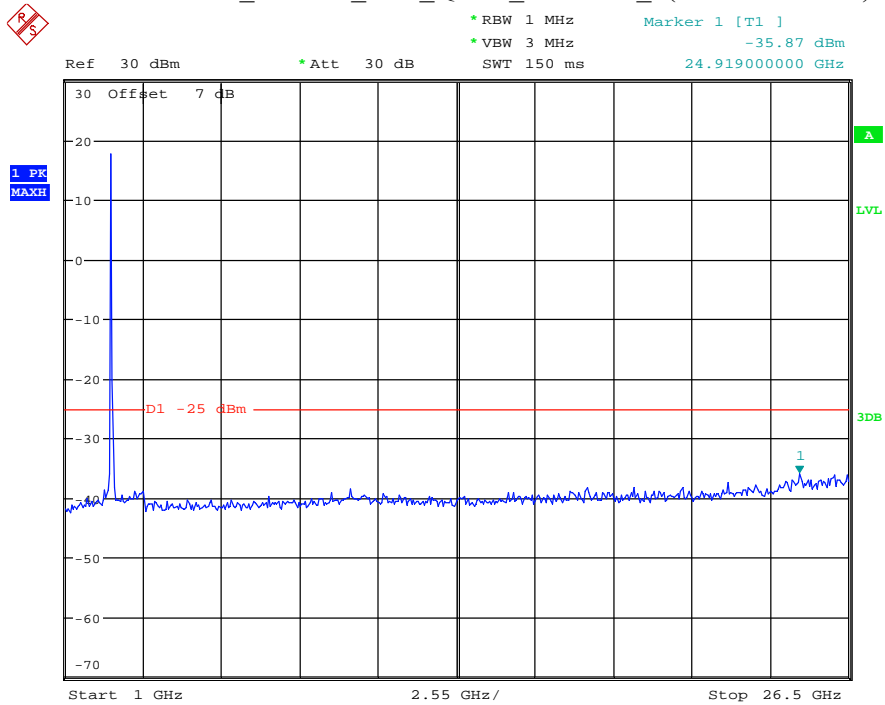

Band 41_20 MHz_Low_QPSK_RB100#0_2(1GHz-26.5GHz)

Date: 8.JUL.2021 19:07:20