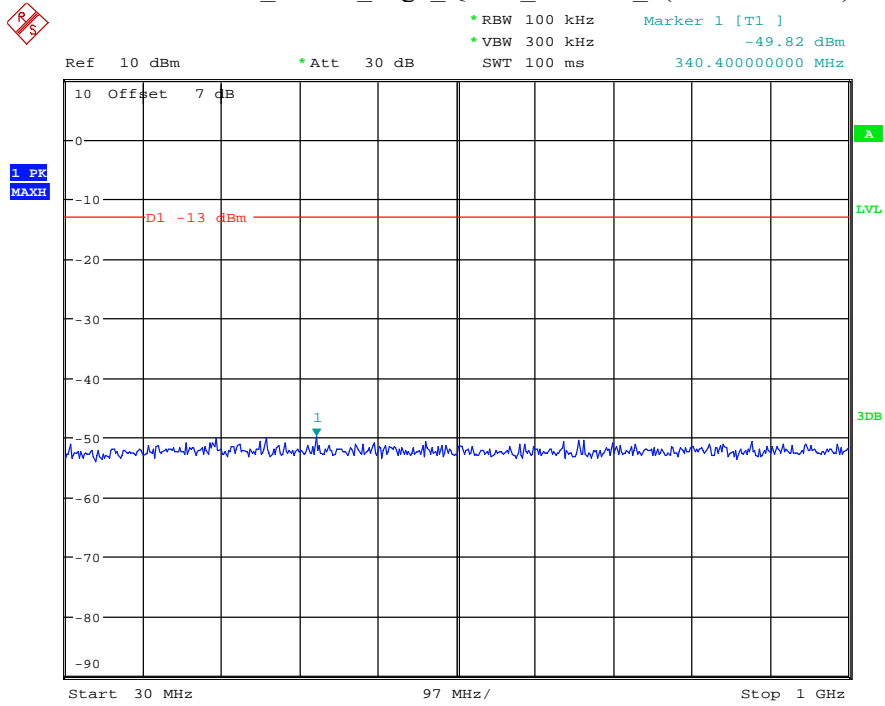

Date: 7.JUL.2021 22:59:08

Band 25_3 MHz_Middle_QPSK_RB15#0_1(30MHz-1GHz)

Date: 7.JUL.2021 22:59:25

Band 25_3 MHz_Middle_QPSK_RB15#0_2(1GHz-20GHz)

Date: 7.JUL.2021 22:59:37

Band 25_3 MHz_High_QPSK_RB15#0_1(30MHz-1GHz)