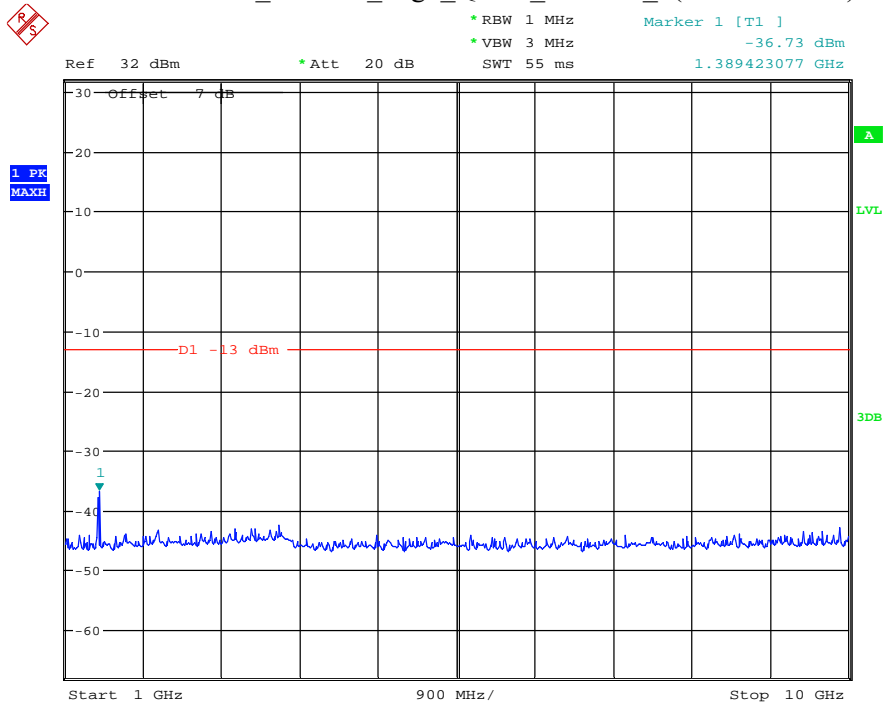

Date: 15.JUL.2021 18:24:32

Band 71_15 MHz_Middle_QPSK_RB75#0_2(1GHz-10GHz)

Date: 15.JUL.2021 19:08:39

Band 71_15 MHz_High_QPSK_RB75#0_1(30MHz-1GHz)

Date: 15.JUL.2021 18:25:32

Band 71_15 MHz_High_QPSK_RB75#0_2(1GHz-10GHz)