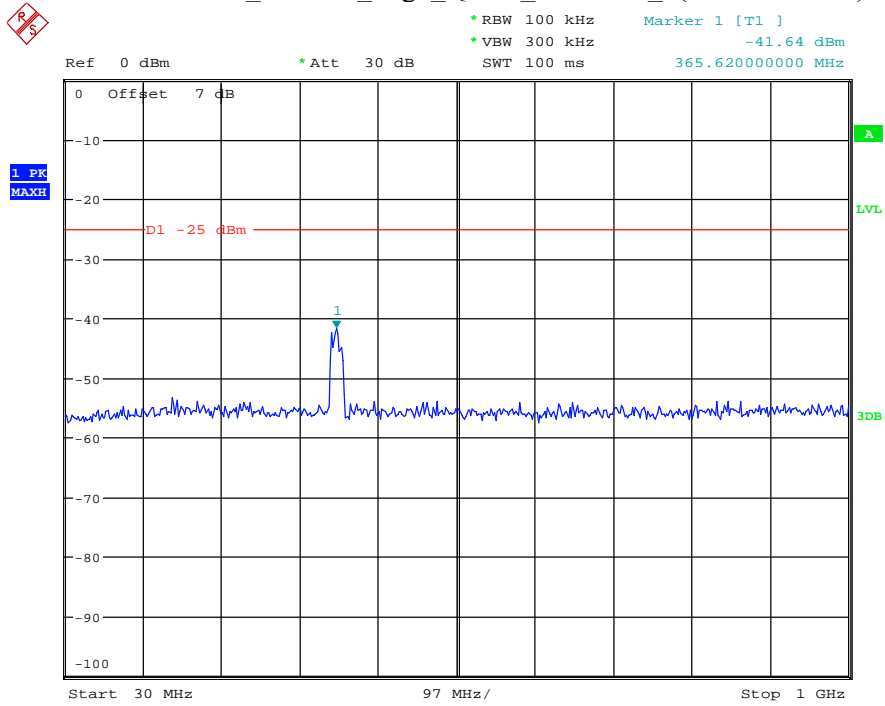

Band 41_20 MHz_High_QPSK_RB100#0_1(30MHz-1GHz)

Date: 8.JUL.2021 19:08:20