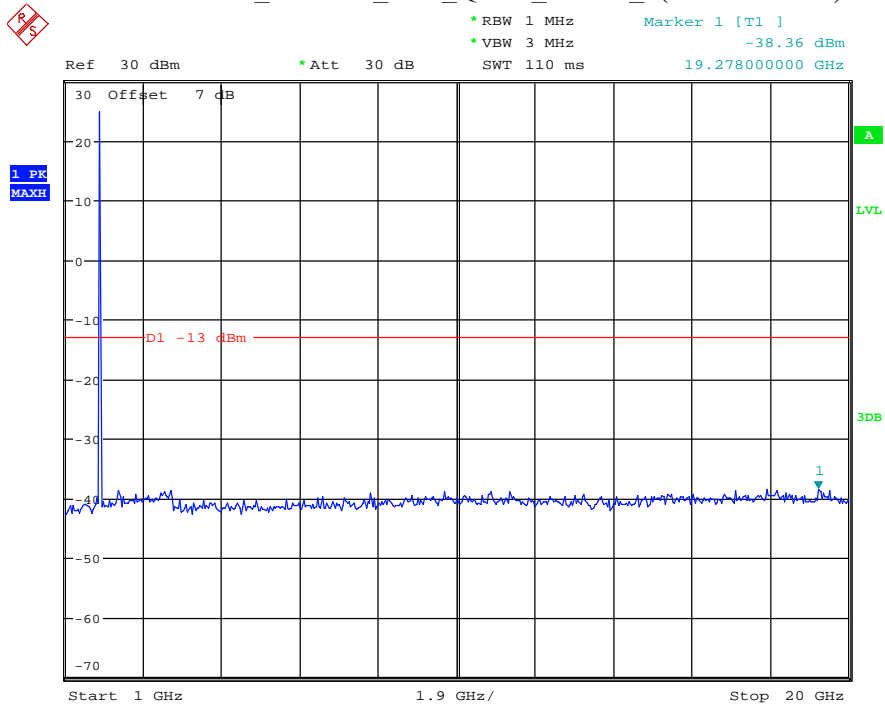

Please refer to following plots:

Band 2_1.4 MHz_Low_QPSK_RB6#0_1(30MHz-1GHz)

Date: 7.JUL.2021 22:13:18

Band 2_1.4 MHz_Low_QPSK_RB6#0_2(1GHz-20GHz)

Date: 7.JUL.2021 22:13:29

Band 2_1.4 MHz_Middle_QPSK_RB6#0_1(30MHz-1GHz)