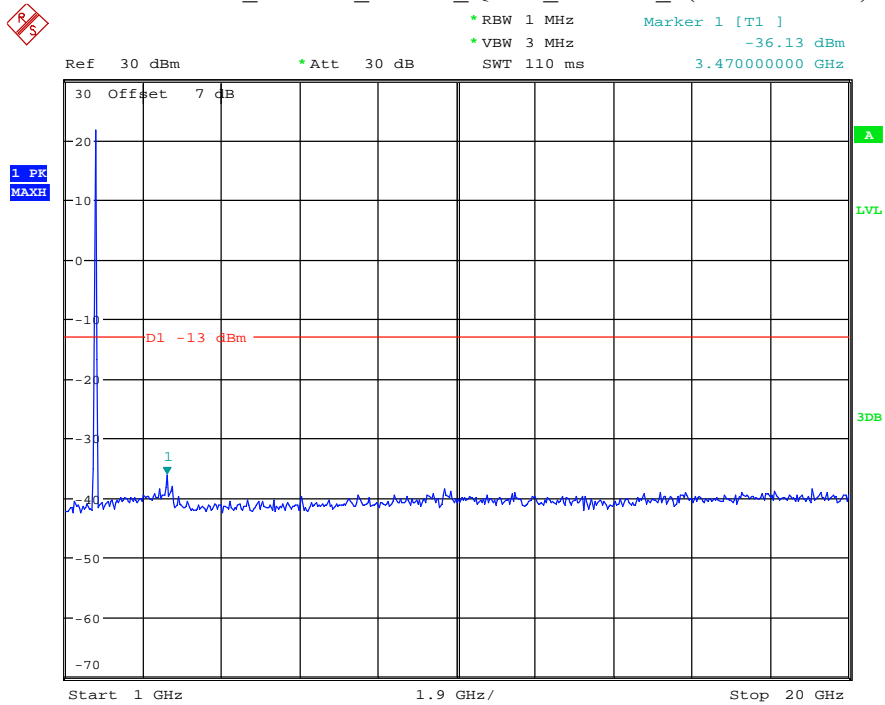

Date: 8.JUL.2021 20:17:30

Band 66_10 MHz_Low_QPSK_RB50#0_2(1GHz-20GHz)

Date: 8.JUL.2021 20:17:41

Band 66_10 MHz_Middle_QPSK_RB50#0_1(30MHz-1GHz)

Date: 8.JUL.2021 20:18:01

Band 66_10 MHz_Middle_QPSK_RB50#0_2(1GHz-20GHz)