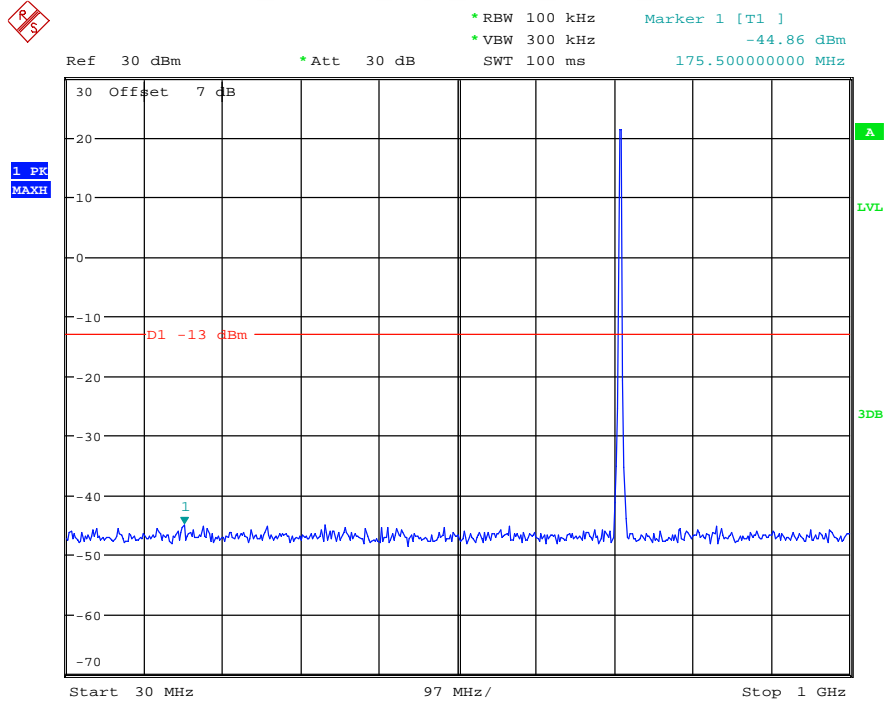

Band 12_1.4 MHz_High_QPSK_RB6#0_1(30MHz-1GHz)

Date: 7.JUL.2021 22:47:50