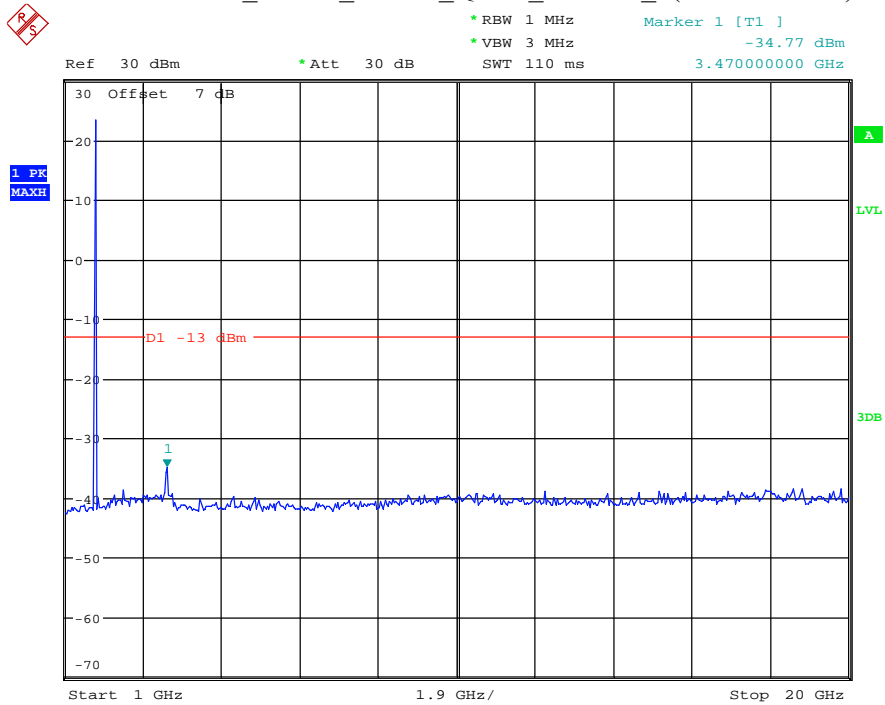

Band 4_3 MHz_Middle_QPSK_RB15#0_2(1GHz-20GHz)

Date: 7.JUL.2021 22:25:28