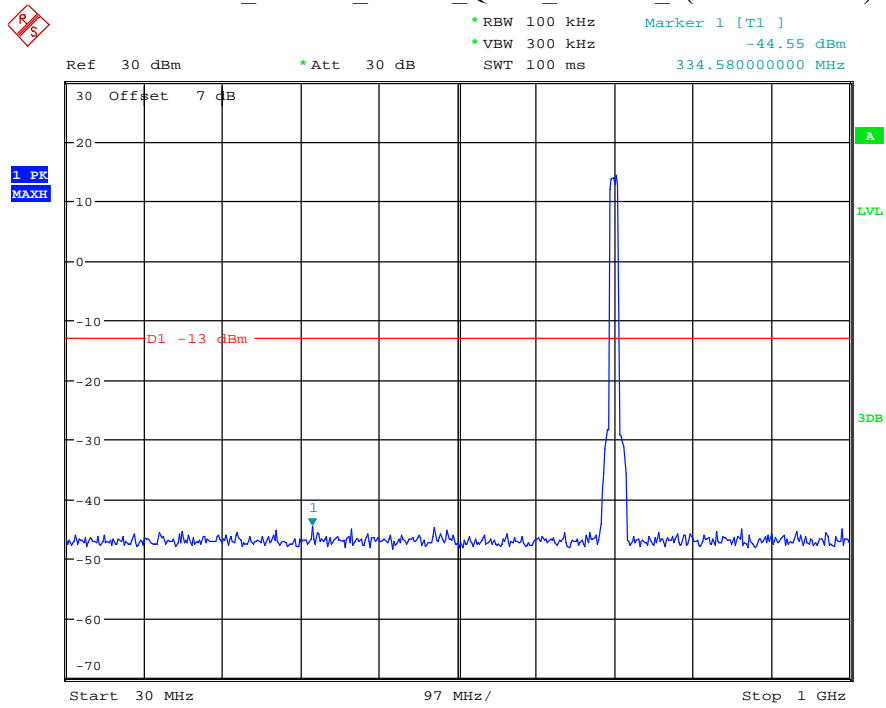

Date: 7.JUL.2021 22:51:05

Band 12_10 MHz_Low_QPSK_RB50#0_1(30MHz-1GHz)

Date: 7.JUL.2021 22:51:27

Band 12_10 MHz_Low_QPSK_RB50#0_2(1GHz-10GHz)

Date: 7.JUL.2021 22:51:39

Band 12_10 MHz_Middle_QPSK_RB50#0_1(30MHz-1GHz)