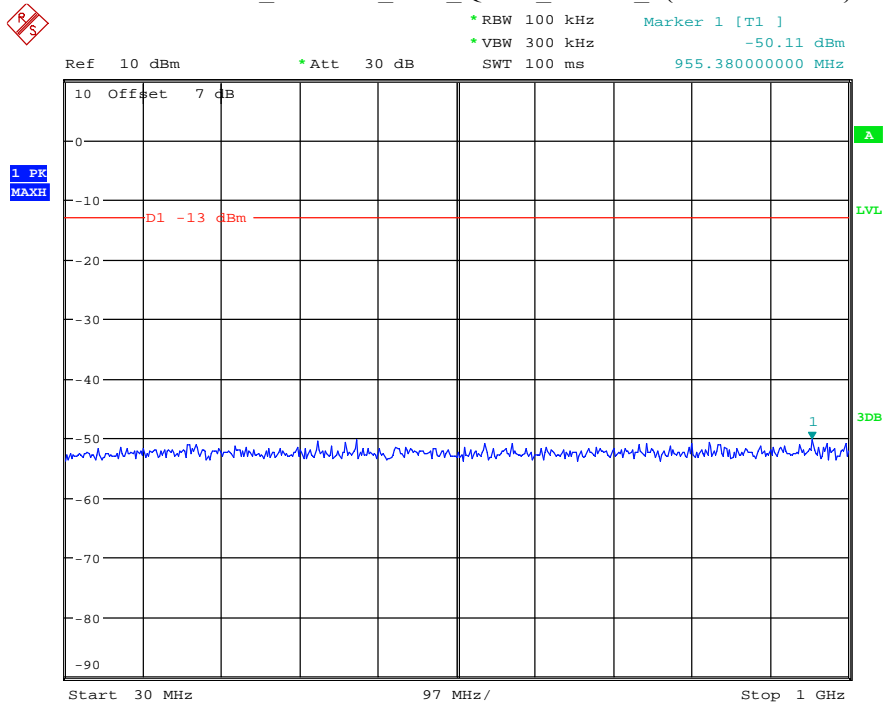

Date: 8.JUL.2021 20:12:52

Band 66_1.4 MHz_Low_QPSK_RB6#0_2(1GHz-20GHz)

Date: 8.JUL.2021 20:13:03

Band 66_1.4 MHz_Middle_QPSK_RB6#0_1(30MHz-1GHz)

Date: 8.JUL.2021 20:13:21

Band 66_1.4 MHz_Middle_QPSK_RB6#0_2(1GHz-20GHz)