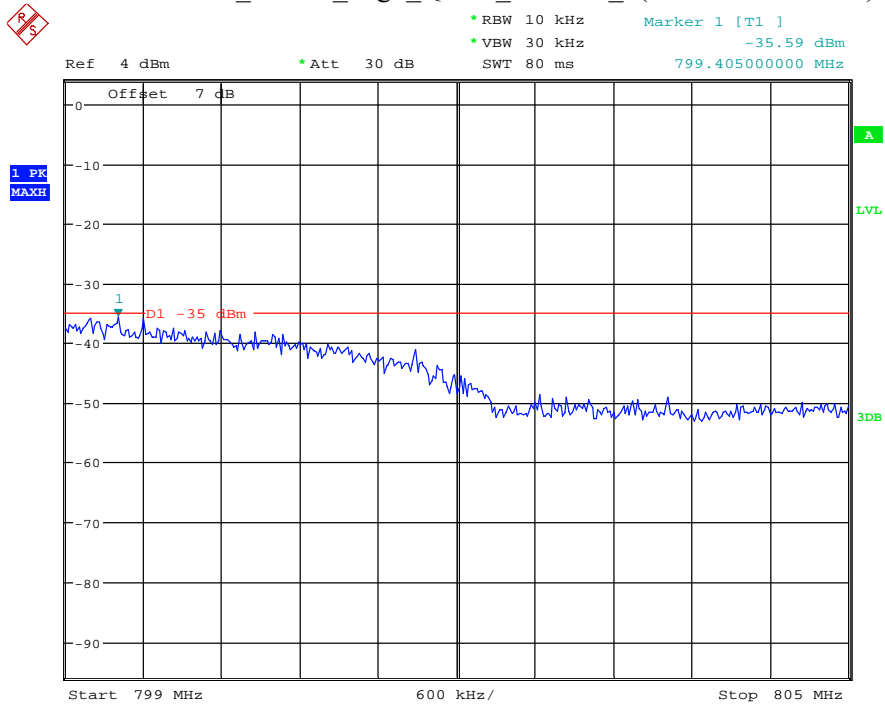

Band 14_5 MHz_High_QPSK_RB25#0_4(799MHz-805MHz)

Date: 18.JUL.2021 19:38:55