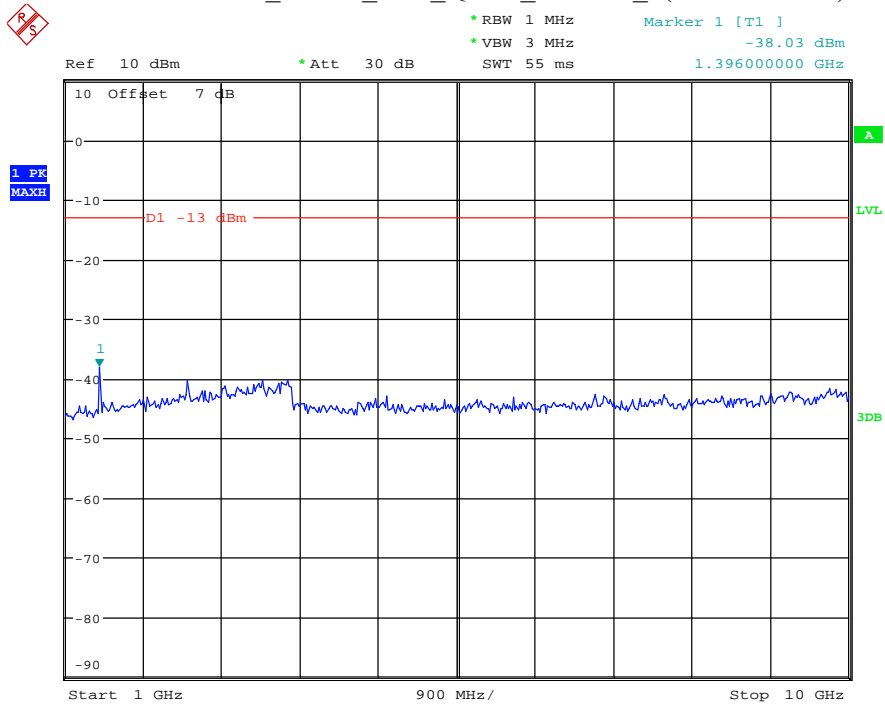

Band 12_5 MHz_Low_QPSK_RB25#0_2(1GHz-10GHz)

Date: 7.JUL.2021 22:50:06