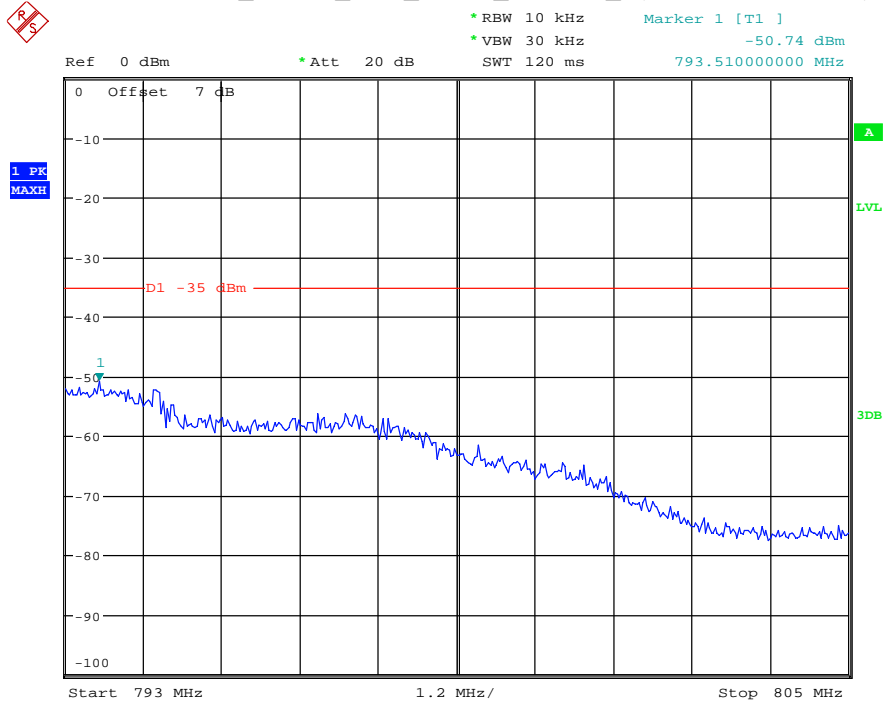

Band 13_5 MHz_Low_QPSK_RB25#0_4(793MHz-805MHz)

Date: 18.JUL.2021 19:10:56