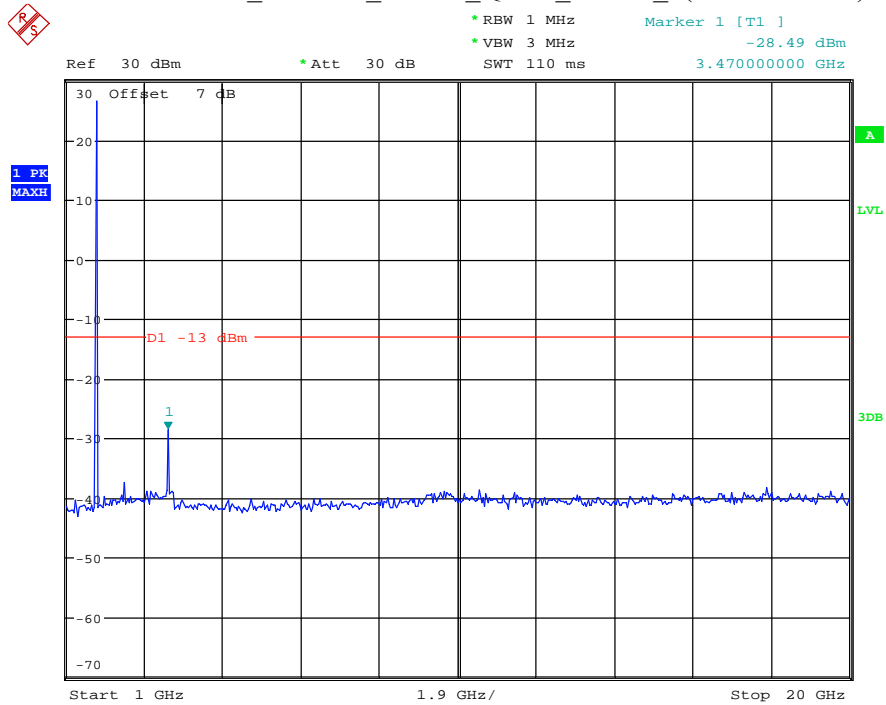

Date: 8.JUL.2021 20:12:52

Band 66_1.4 MHz_Low_QPSK_RB6#0_2(1GHz-20GHz)

Date: 8.JUL.2021 20:13:03

Band 66_1.4 MHz_Middle_QPSK_RB6#0_1(30MHz-1GHz)

Date: 8.JUL.2021 20:13:21

Band 66_1.4 MHz_Middle_QPSK_RB6#0_2(1GHz-20GHz)