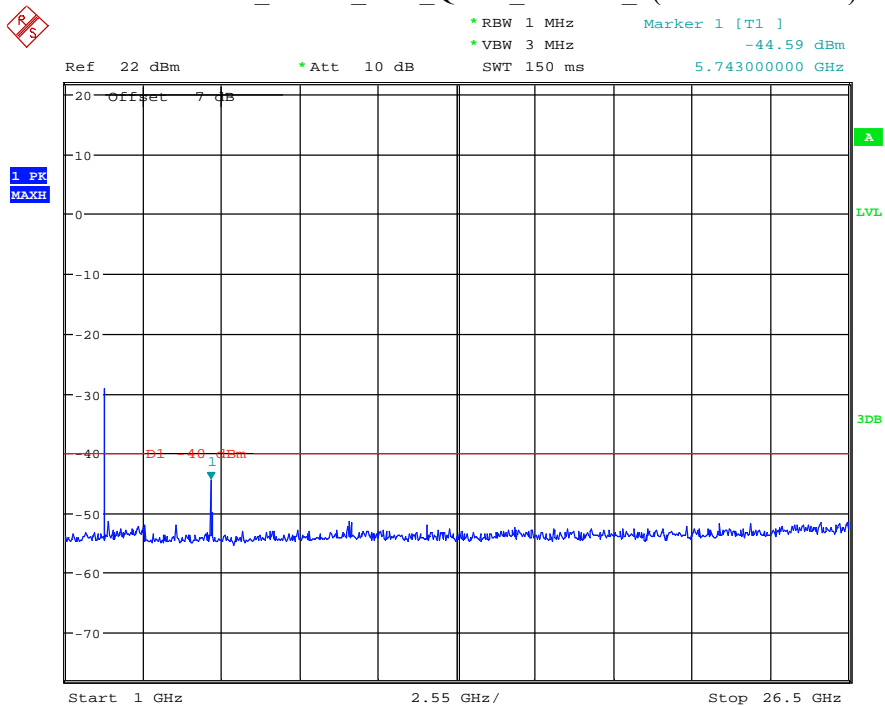

Date: 7.JUL.2021 23:15:08

Band 26_15 MHz_High_QPSK_RB75#0_2(1GHz-10GHz)

Date: 7.JUL.2021 23:15:19

Band 30_5 MHz_Low_QPSK_RB25#0_1(30MHz-1GHz)

Date: 2.SEP.2021 23:26:42

Band 30_5 MHz_Low_QPSK_RB25#0_2(1GHz-26.5GHz)