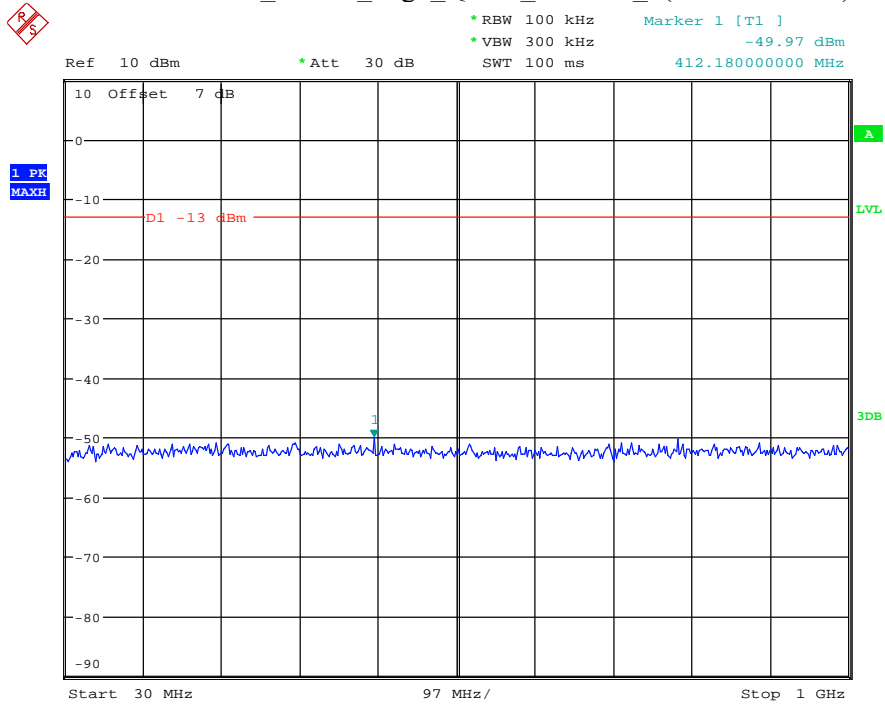

Date: 7.JUL.2021 23:00:41

Band 25_5 MHz_Middle_QPSK_RB25#0_1(30MHz-1GHz)

Date: 7.JUL.2021 23:01:02

Band 25_5 MHz_Middle_QPSK_RB25#0_2(1GHz-20GHz)

Date: 7.JUL.2021 23:01:13

Band 25_5 MHz_High_QPSK_RB25#0_1(30MHz-1GHz)