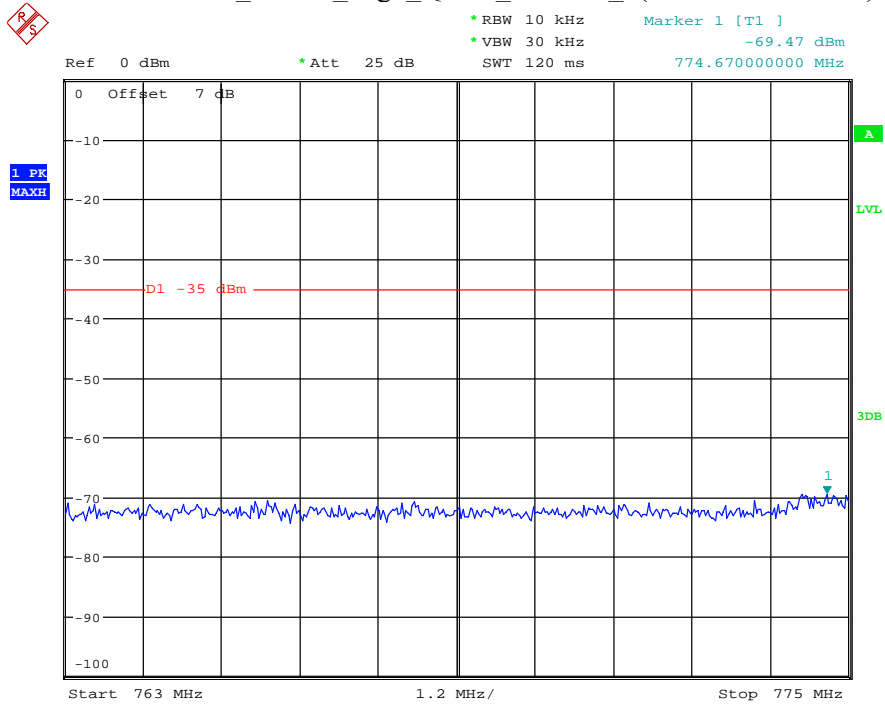

Date: 18.JUL.2021 19:14:31

Band 13_5 MHz_High_QPSK_RB25#0_1(30MHz-1GHz)

Date: 7.JUL.2021 22:54:06

Band 13_5 MHz_High_QPSK_RB25#0_2(1GHz-10GHz)

Date: 7.JUL.2021 22:54:18

Band 13_5 MHz_High_QPSK_RB25#0_3(763MHz-775MHz)