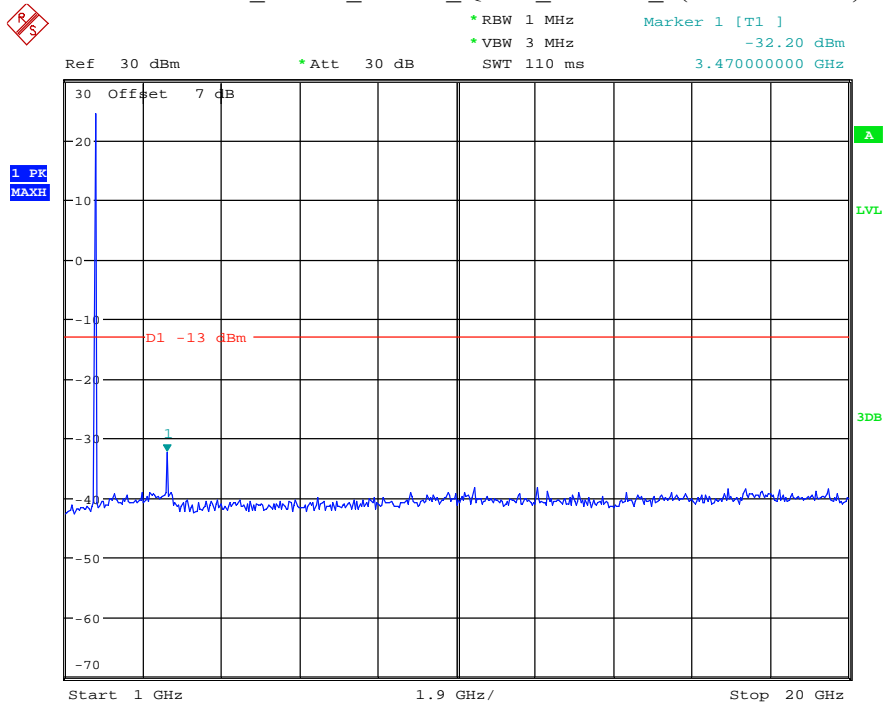

Date: 8.JUL.2021 20:14:24

Band 66_3 MHz_Low_QPSK_RB15#0_2(1GHz-20GHz)

Date: 8.JUL.2021 20:14:36

Band 66_3 MHz_Middle_QPSK_RB15#0_1(30MHz-1GHz)

Date: 8.JUL.2021 20:14:54

Band 66_3 MHz_Middle_QPSK_RB15#0_2(1GHz-20GHz)