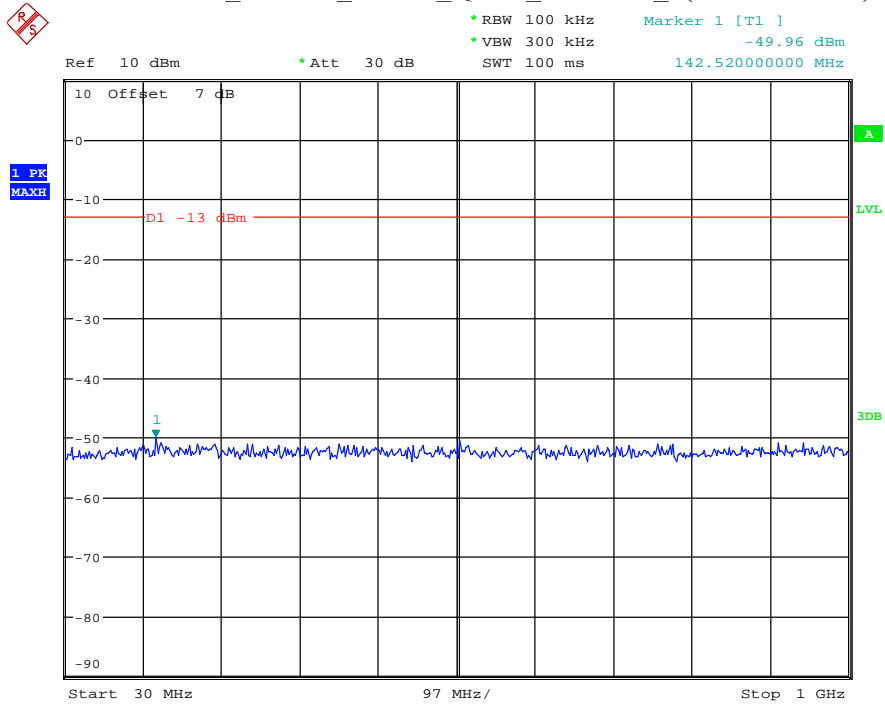

Date: 7.JUL.2021 22:21:04

Band 2_20 MHz_Low_QPSK_RB100#0_1(30MHz-1GHz)

Date: 7.JUL.2021 22:21:31

Band 2_20 MHz_Low_QPSK_RB100#0_2(1GHz-20GHz)

Date: 7.JUL.2021 22:21:42

Band 2_20 MHz_Middle_QPSK_RB100#0_1(30MHz-1GHz)