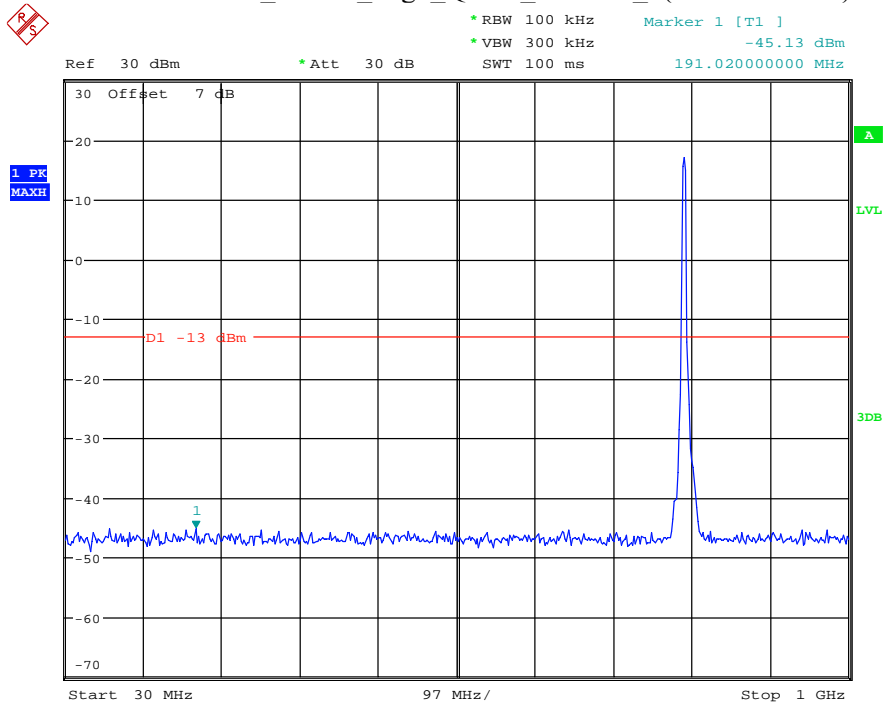

Band 14_5 MHz_High_QPSK_RB25#0_1(30MHz-1GHz)

Date: 7.JUL.2021 22:56:16