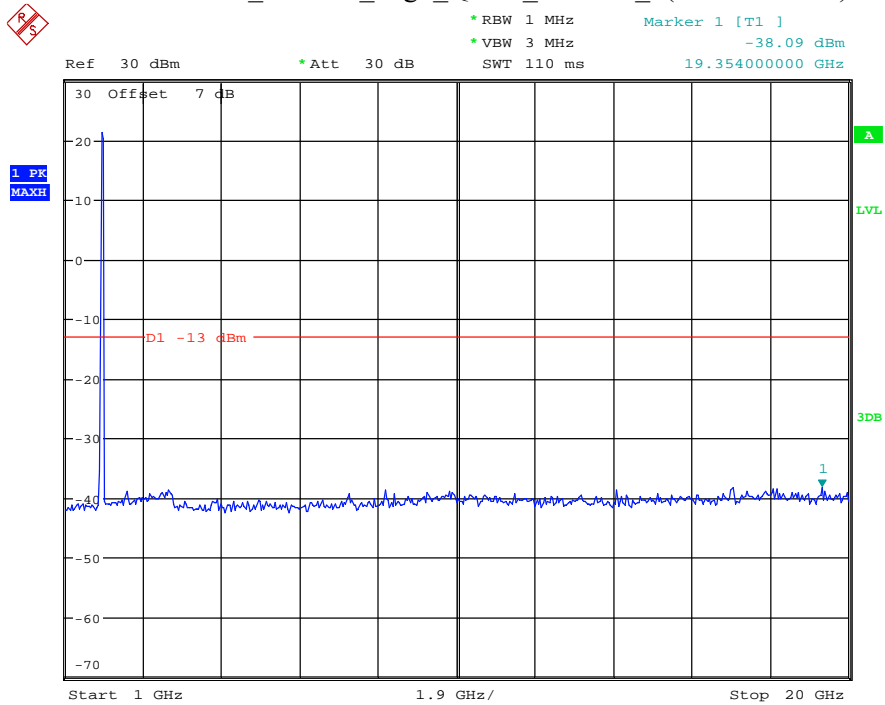

Date: 7.JUL.2021 22:20:17

Band 2_15 MHz_Middle_QPSK_RB75#0_2(1GHz-20GHz)

Date: 7.JUL.2021 22:20:28

Band 2_15 MHz_High_QPSK_RB75#0_1(30MHz-1GHz)

Date: 7.JUL.2021 22:20:53

Band 2_15 MHz_High_QPSK_RB75#0_2(1GHz-20GHz)