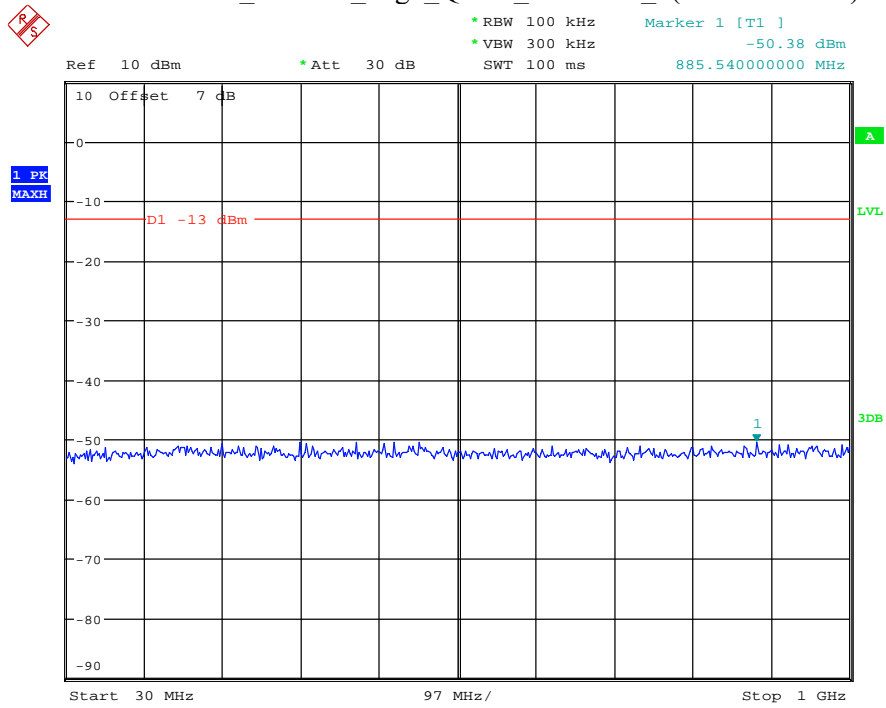

Band 4_20 MHz_High_QPSK_RB100#0_1(30MHz-1GHz)

Date: 7.JUL.2021 22:32:47