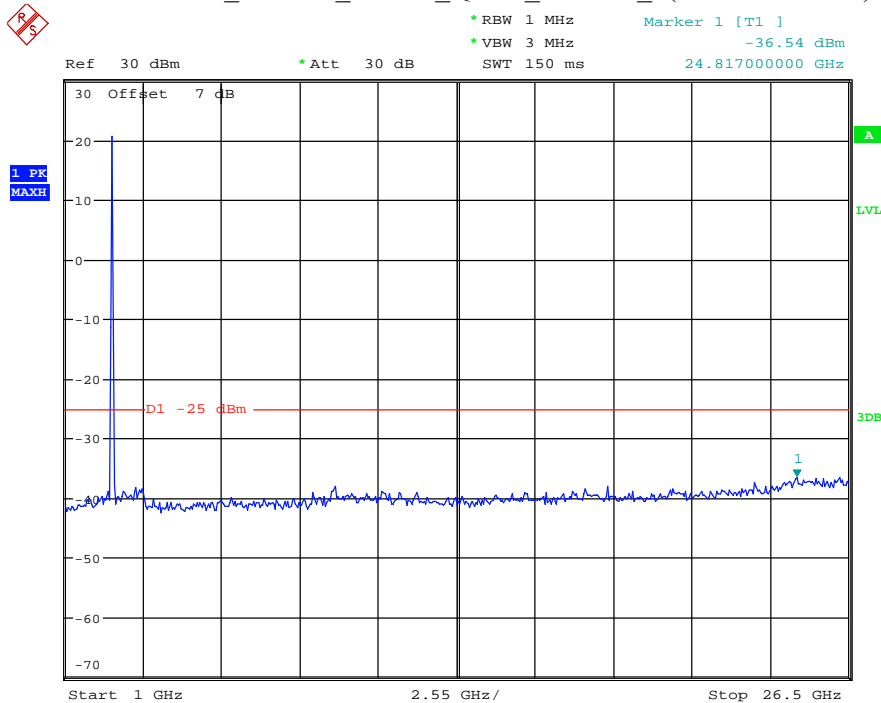

Date: 7.JUL.2021 22:43:09

Band 7_15 MHz_Low_QPSK_RB75#0_2(1GHz-26.5GHz)

Date: 7.JUL.2021 22:43:21

Band 7_15 MHz_Middle_QPSK_RB75#0_1(30MHz-1GHz)

Date: 7.JUL.2021 22:43:48

Band 7_15 MHz_Middle_QPSK_RB75#0_2(1GHz-26.5GHz)