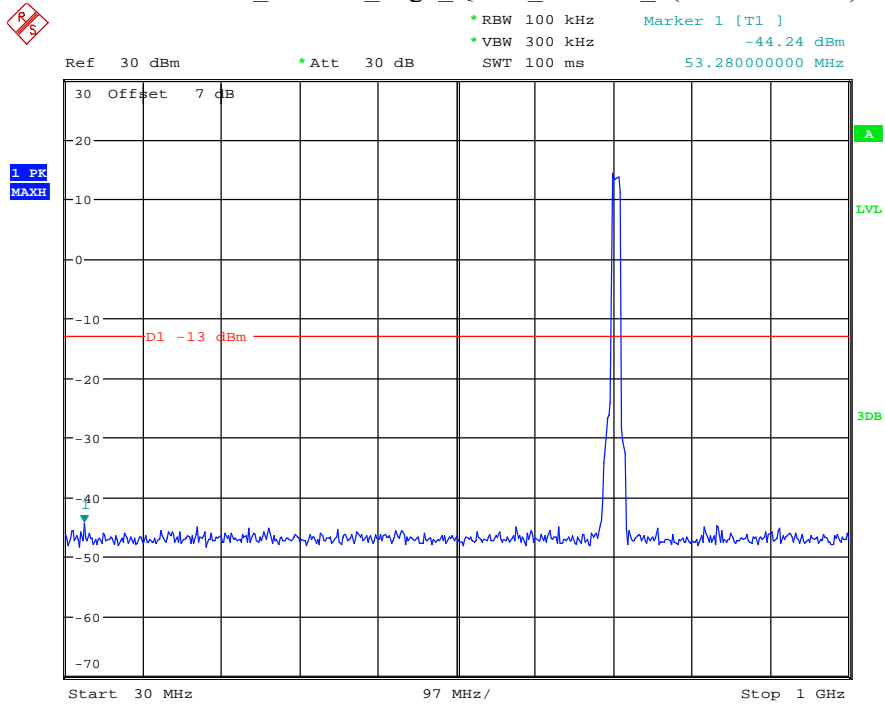

Band 12_10 MHz_High_QPSK_RB50#0_1(30MHz-1GHz)

Date: 7.JUL.2021 22:52:30