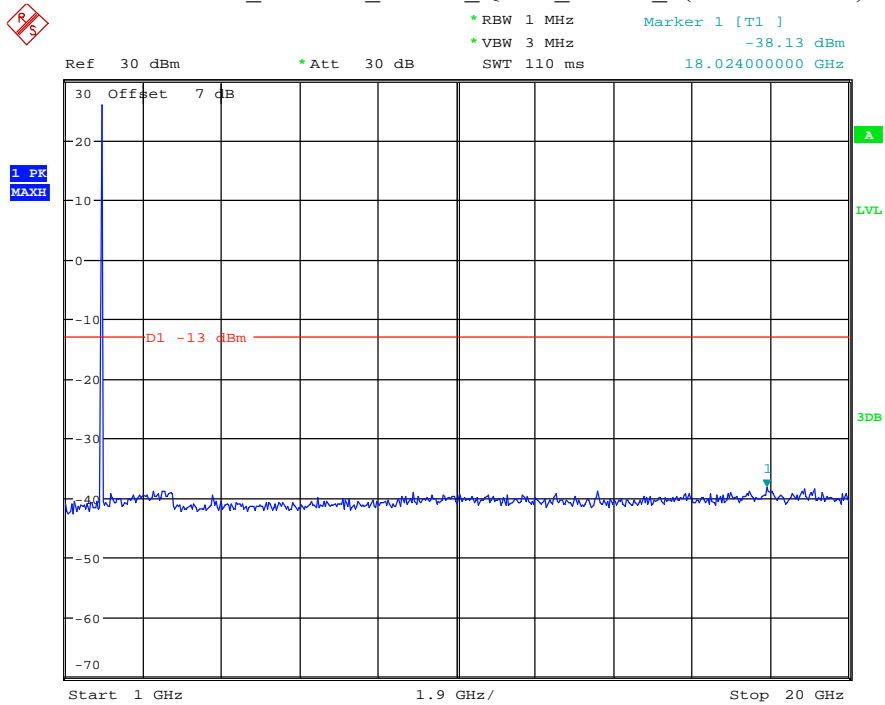

Band 25_1.4 MHz_Middle_QPSK_RB6#0_2(1GHz-20GHz)

Date: 7.JUL.2021 22:58:07