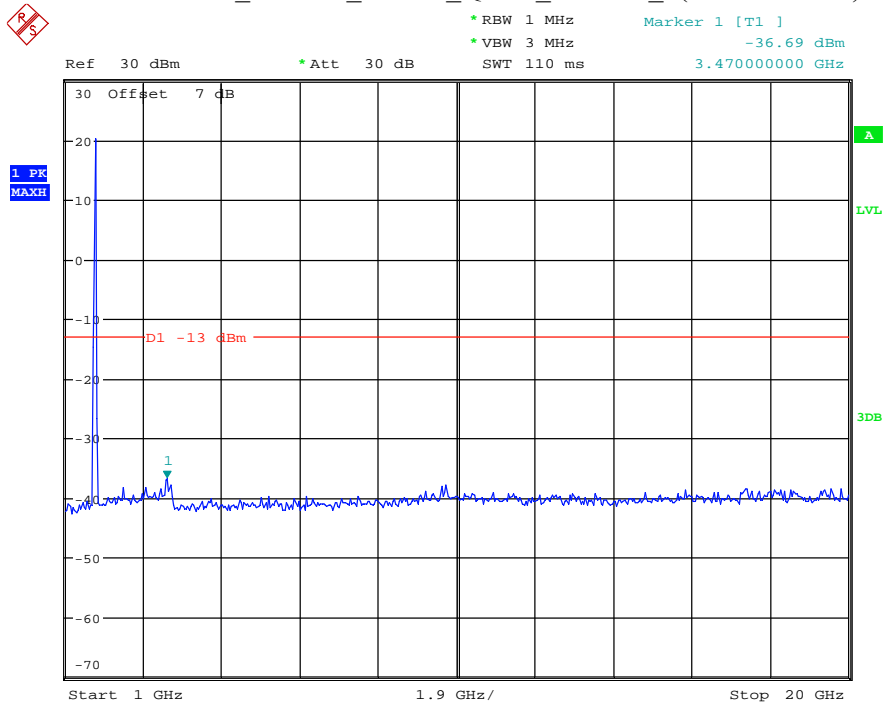

Band 4_15 MHz_Middle_QPSK_RB75#0_2(1GHz-20GHz)

Date: 7.JUL.2021 22:30:29