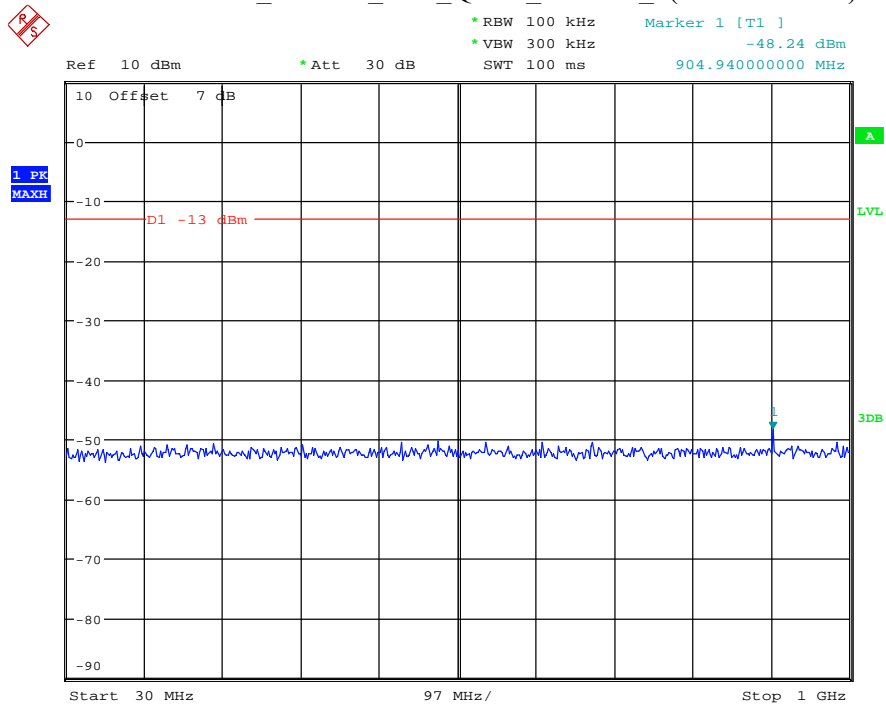

Band 25_15 MHz_Low_QPSK_RB75#0_1(30MHz-1GHz)

Date: 7.JUL.2021 23:03:48