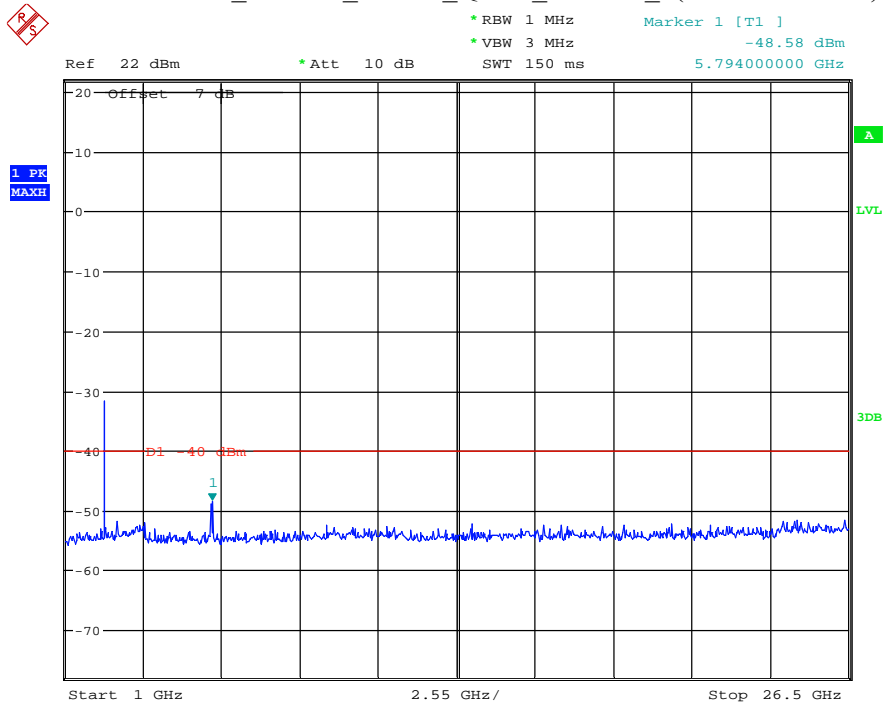

Date: 2.SEP.2021 23:39:21

Band 30_5 MHz_High_QPSK_RB25#0_2(1GHz-26.5GHz)

Date: 2.SEP.2021 23:41:16

Band 30_10 MHz_Middle_QPSK_RB50#0_1(30MHz-1GHz)

Date: 2.SEP.2021 23:43:36

Band 30_10 MHz_Middle_QPSK_RB50#0_2(1GHz-26.5GHz)