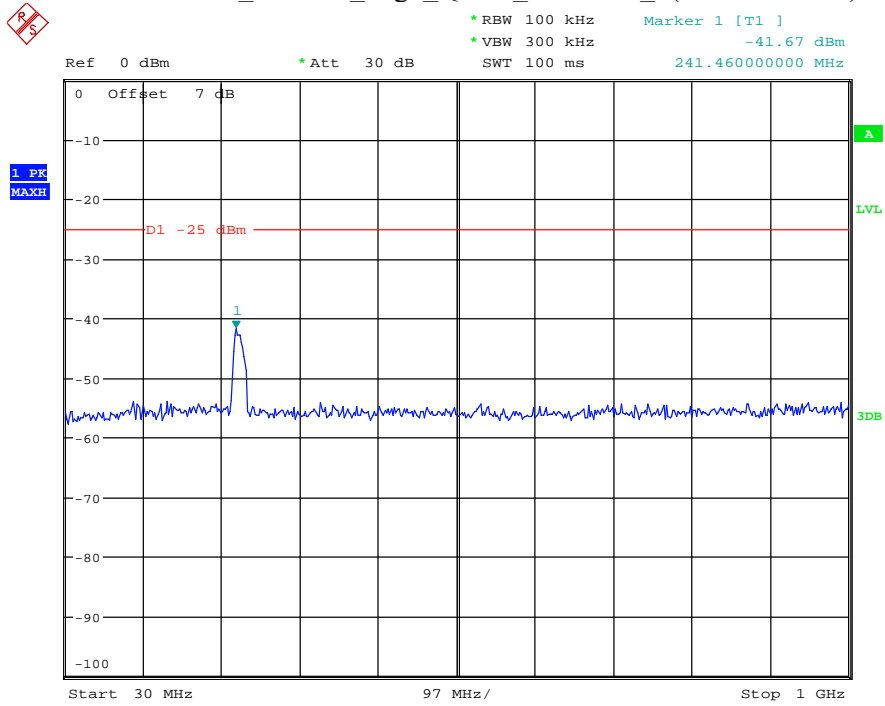

Band 7_20 MHz_High_QPSK_RB100#0_1(30MHz-1GHz)

Date: 7.JUL.2021 22:46:17