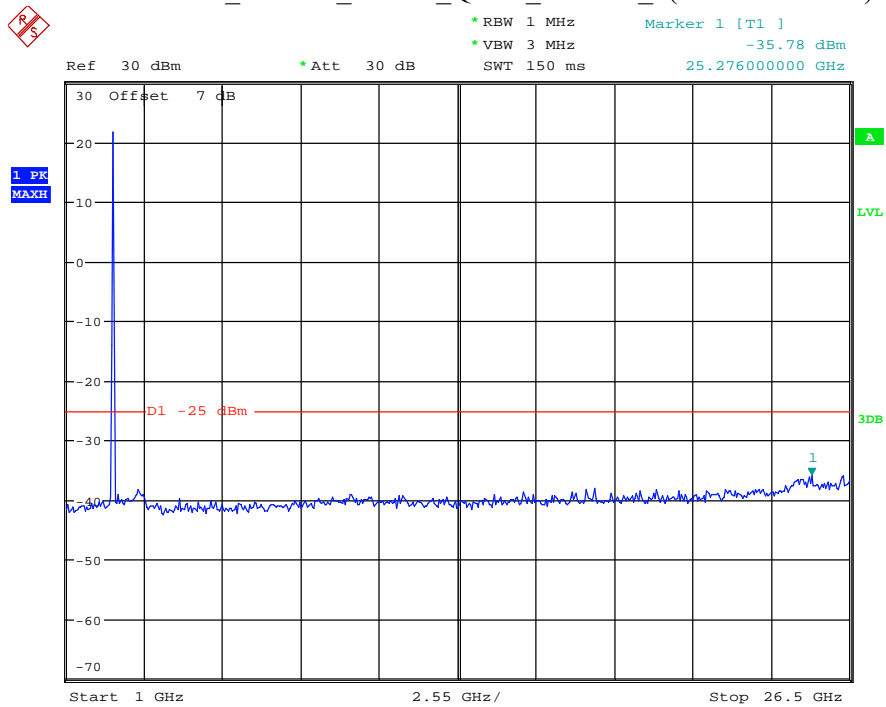

Date: 7.JUL.2021 22:41:22

Band 7_10 MHz_Low_QPSK_RB50#0_2(1GHz-26.5GHz)

Date: 7.JUL.2021 22:41:34

Band 7_10 MHz_Middle_QPSK_RB50#0_1(30MHz-1GHz)

Date: 7.JUL.2021 22:41:57

Band 7_10 MHz_Middle_QPSK_RB50#0_2(1GHz-26.5GHz)