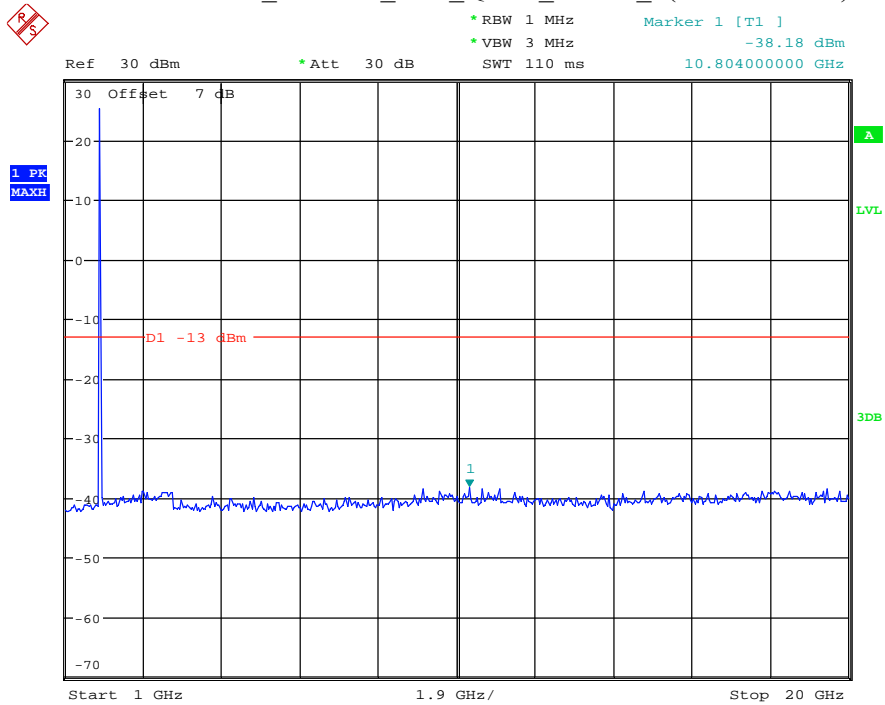

Date: 18.JUL.2021 19:45:56

Band 14_10 MHz_Middle_QPSK_RB50#0_5(1559MHz-1610MHz)

Date: 18.JUL.2021 19:42:22

Band 25_1.4 MHz_Low_QPSK_RB6#0_1(30MHz-1GHz)

Date: 7.JUL.2021 22:57:23

Band 25_1.4 MHz_Low_QPSK_RB6#0_2(1GHz-20GHz)