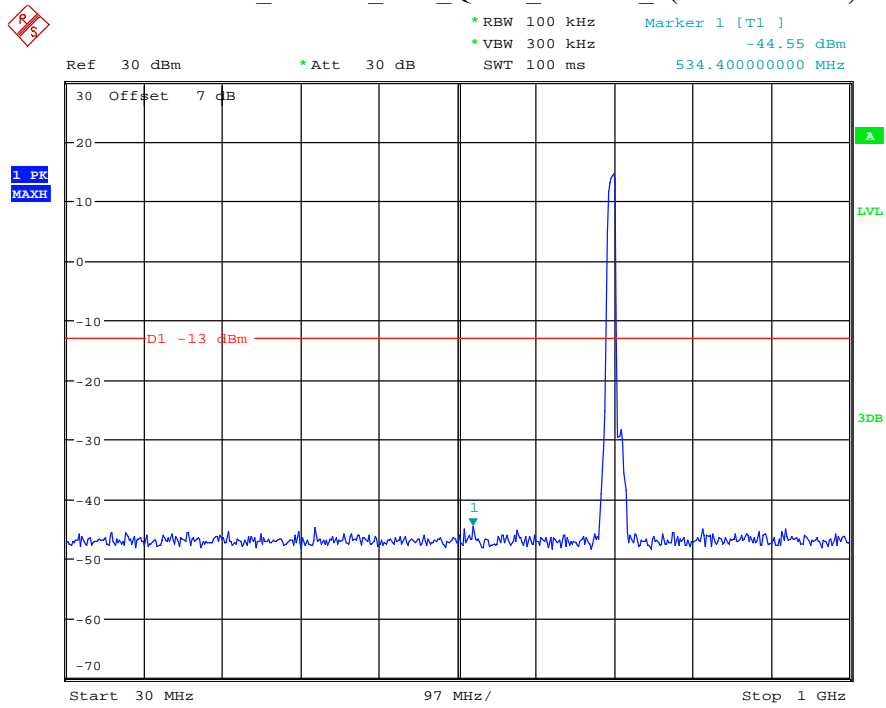

Band 12_10 MHz_Low_QPSK_RB50#0_1(30MHz-1GHz)

Date: 7.JUL.2021 22:51:27