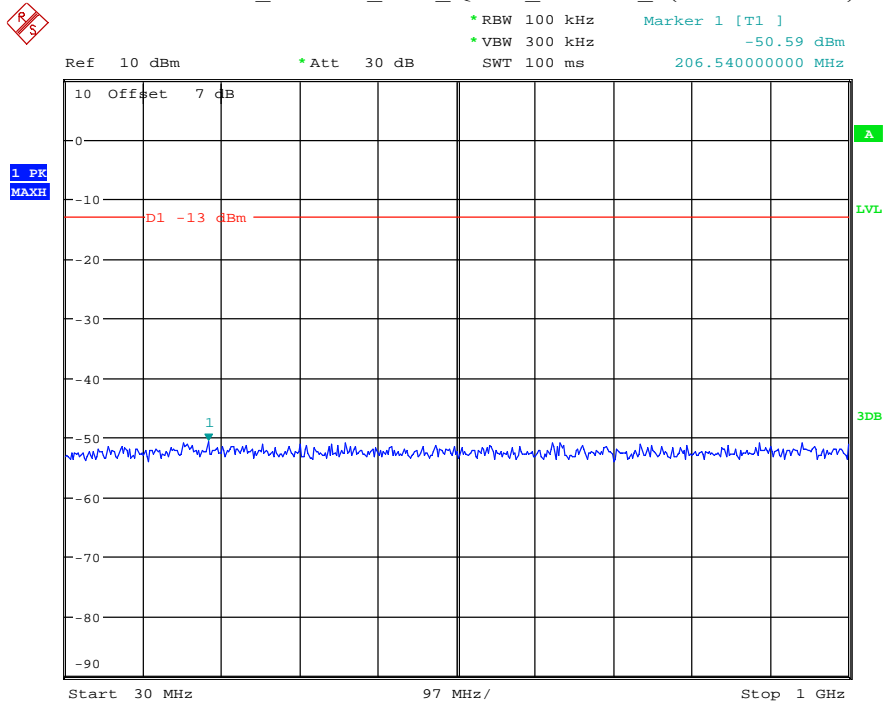

Date: 8.JUL.2021 20:16:38

Band 66_5 MHz_High_QPSK_RB25#0_1(30MHz-1GHz)

Date: 8.JUL.2021 20:16:55

Band 66_5 MHz_High_QPSK_RB25#0_2(1GHz-20GHz)

Date: 8.JUL.2021 20:17:07

Band 66_10 MHz_Low_QPSK_RB50#0_1(30MHz-1GHz)