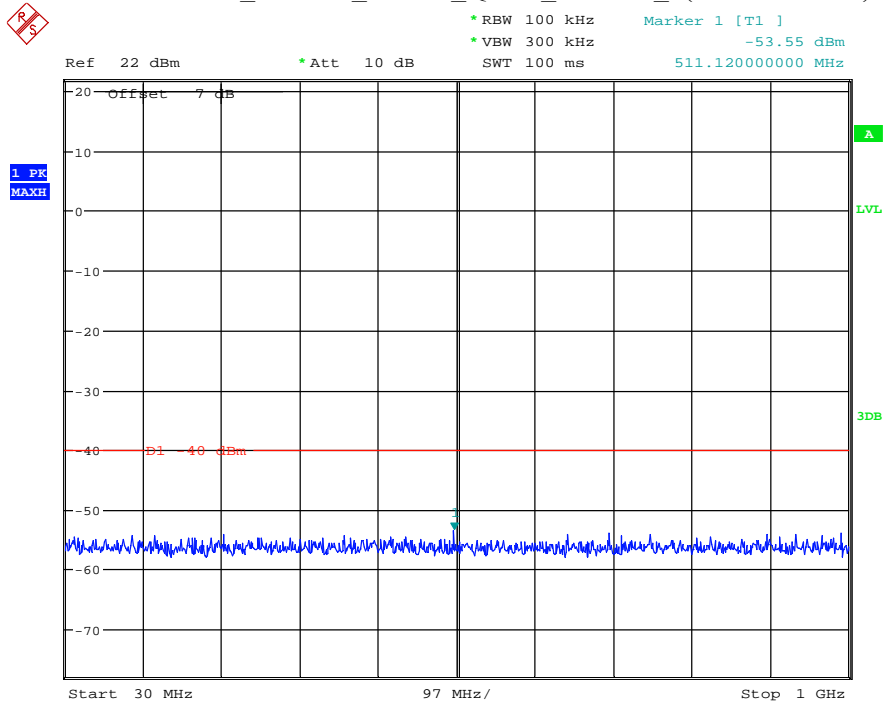

Band 30_10 MHz_Middle_QPSK_RB50#0_1(30MHz-1GHz)

Date: 2.SEP.2021 23:43:36