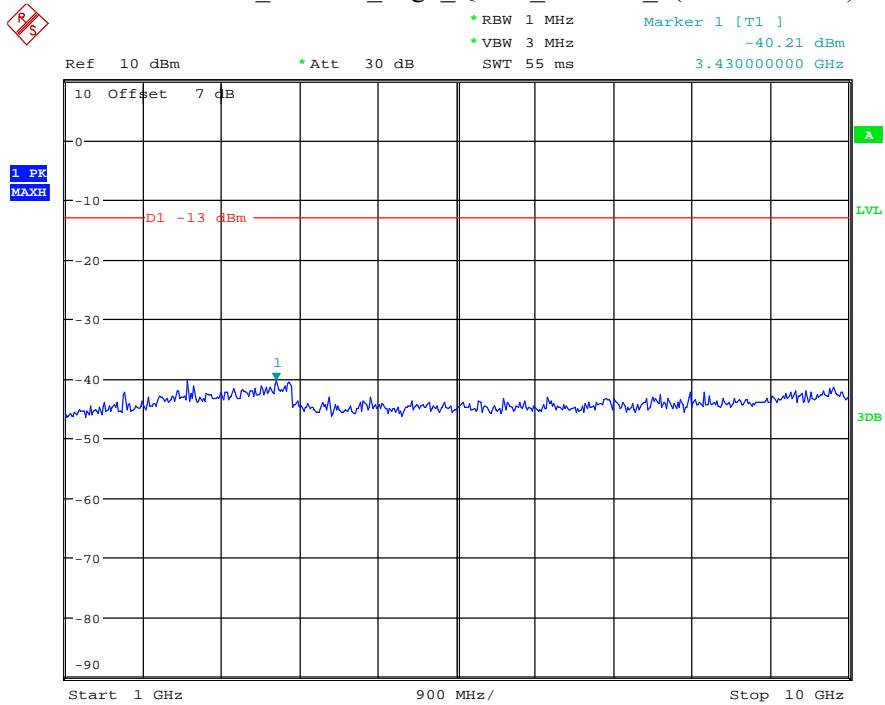

Band 26_10 MHz_High_QPSK_RB50#0_2(1GHz-10GHz)

Date: 7.JUL.2021 23:13:26