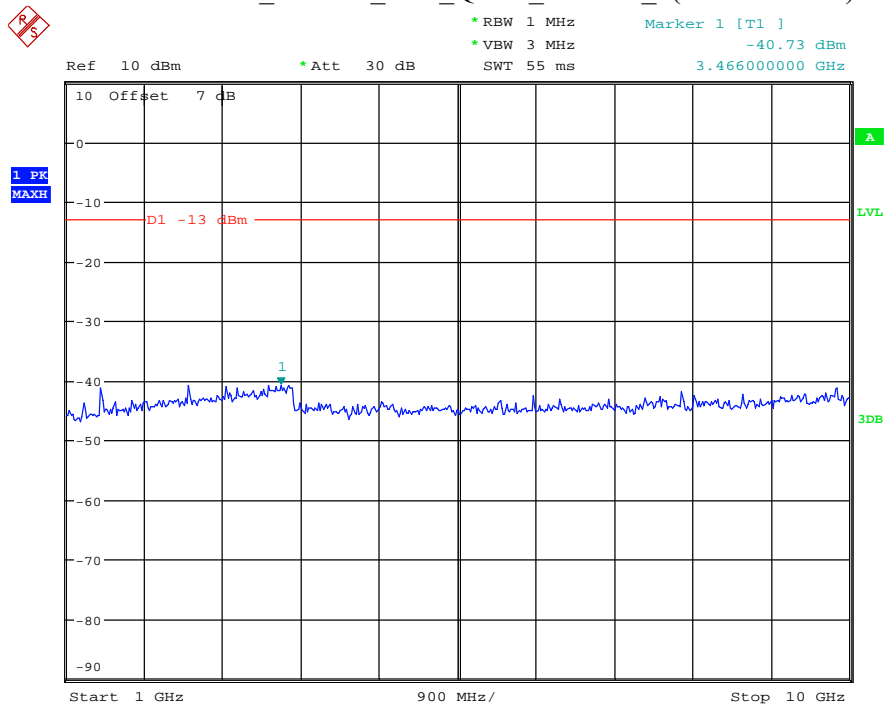

Band 12_10 MHz_Low_QPSK_RB50#0_2(1GHz-10GHz)

Date: 7.JUL.2021 22:51:39