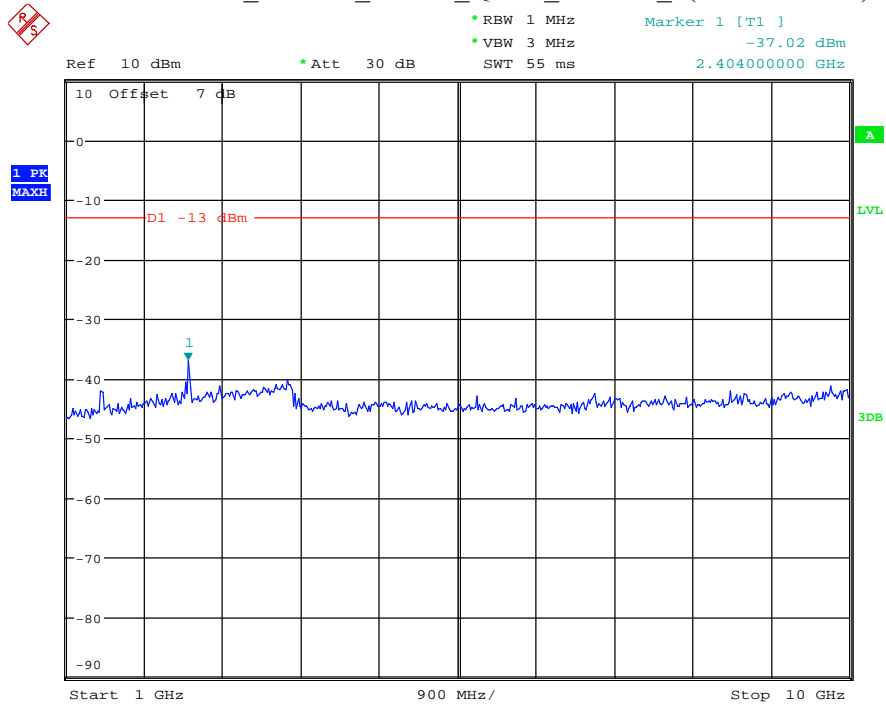

Band 12_10 MHz_Middle_QPSK_RB50#0_2(1GHz-10GHz)

Date: 7.JUL.2021 22:52:10