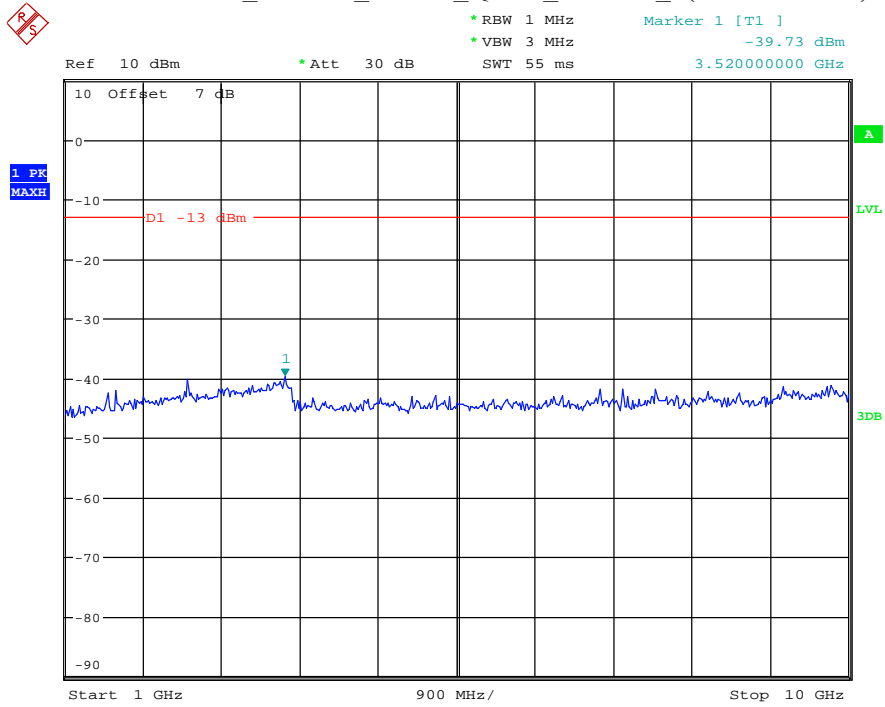

Band 14_10 MHz_Middle_QPSK_RB50#0_2(1GHz-10GHz)

Date: 7.JUL.2021 22:57:04