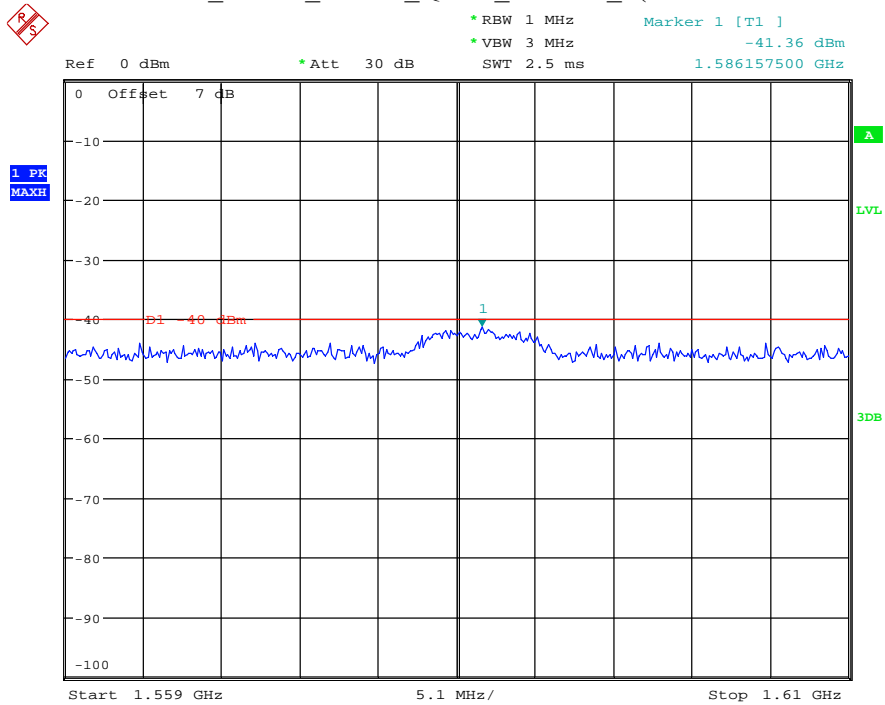

Date: 7.JUL.2021 22:55:58

Band 14_5 MHz_Middle_QPSK_RB25#0_3(769MHz-775MHz)

Date: 18.JUL.2021 19:30:10

Band 14_5 MHz_Middle_QPSK_RB25#0_4(799MHz-805MHz)

Date: 18.JUL.2021 19:31:18

Band 14_5 MHz_Middle_QPSK_RB25#0_5(1559MHz-1610MHz)