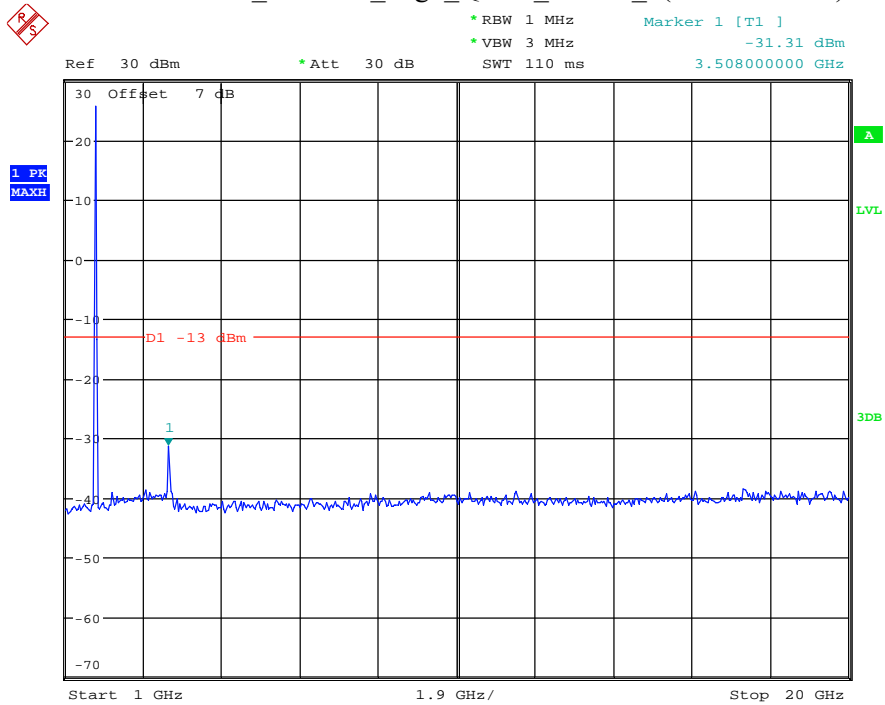

Date: 7.JUL.2021 22:23:43

Band 4_1.4 MHz_Middle_QPSK_RB6#0_2(1GHz-20GHz)

Date: 7.JUL.2021 22:23:55

Band 4_1.4 MHz_High_QPSK_RB6#0_1(30MHz-1GHz)

Date: 7.JUL.2021 22:24:12

Band 4_1.4 MHz_High_QPSK_RB6#0_2(1GHz-20GHz)