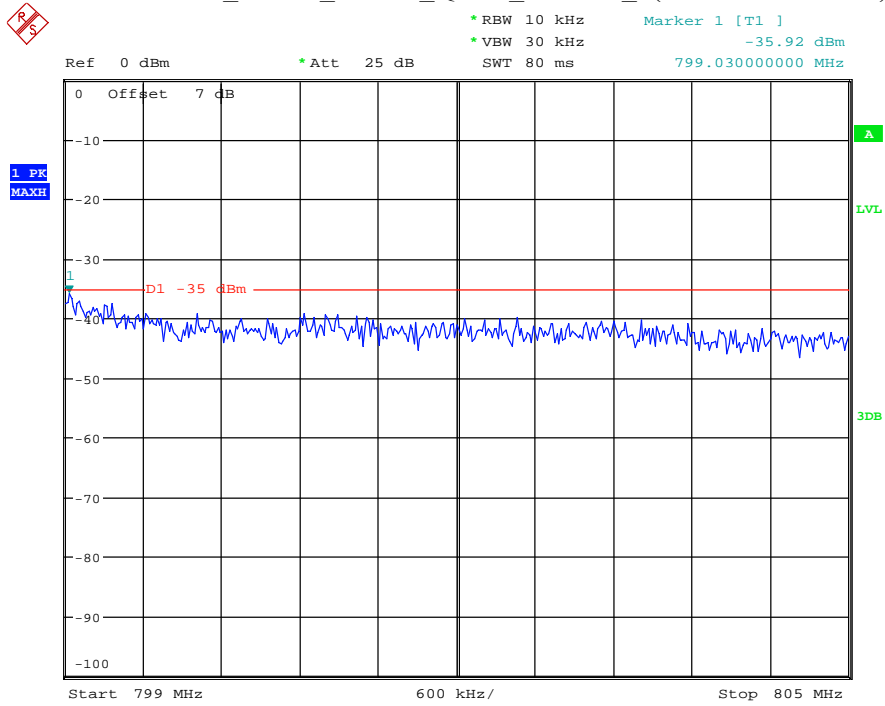

Band 14_5 MHz_Middle_QPSK_RB25#0_4(799MHz-805MHz)

Date: 18.JUL.2021 19:31:18