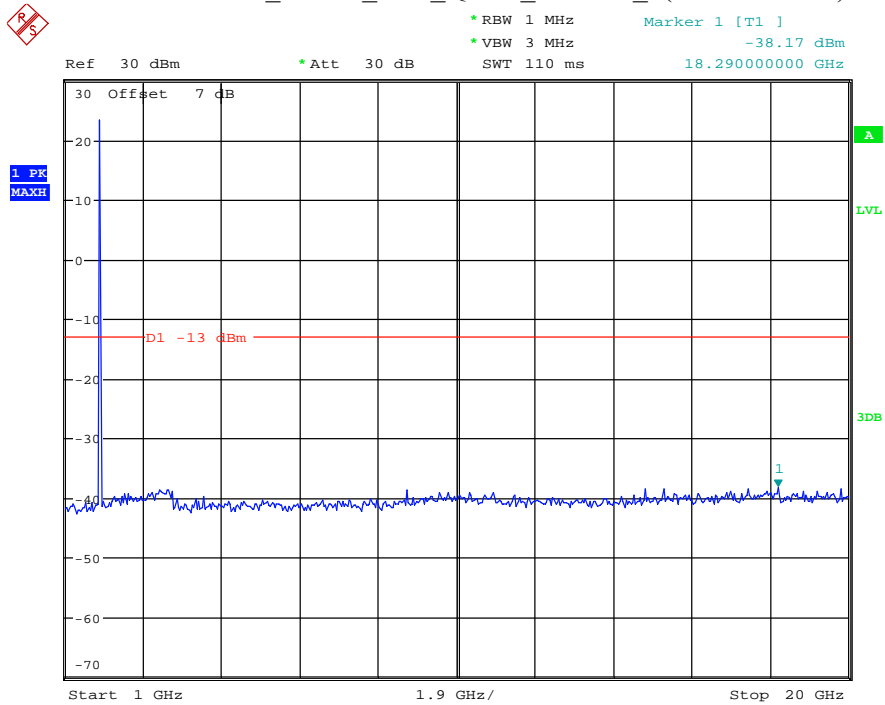

Date: 7.JUL.2021 22:58:25

Band 25_1.4 MHz_High_QPSK_RB6#0_2(1GHz-20GHz)

Date: 7.JUL.2021 22:58:36

Band 25_3 MHz_Low_QPSK_RB15#0_1(30MHz-1GHz)

Date: 7.JUL.2021 22:58:56

Band 25_3 MHz_Low_QPSK_RB15#0_2(1GHz-20GHz)