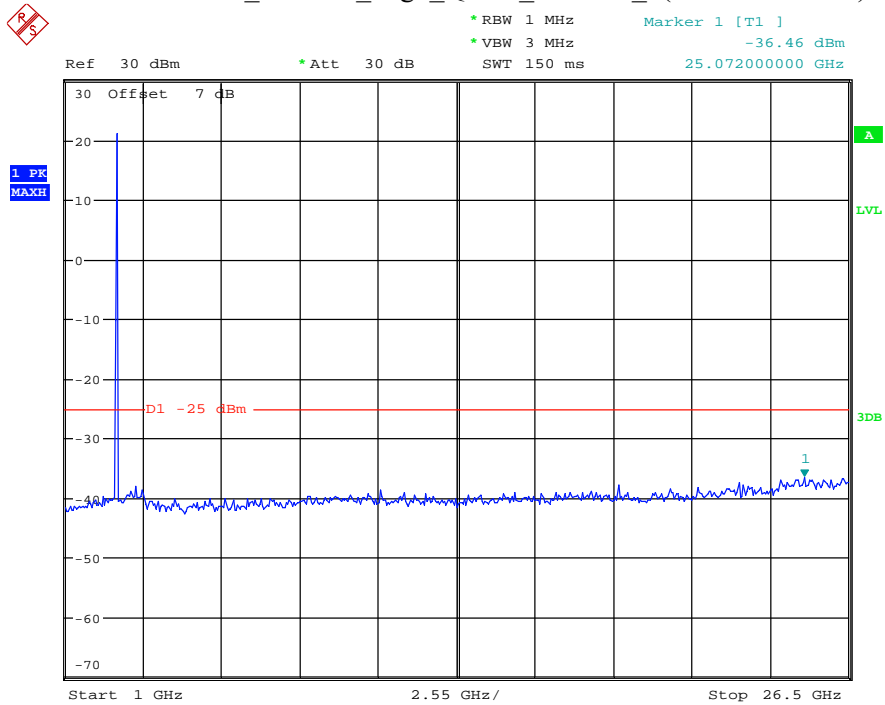

Date: 8.JUL.2021 19:02:26

Band 41_5 MHz_Middle_QPSK_RB25#0_2(1GHz-26.5GHz)

Date: 8.JUL.2021 19:02:38

Band 41_10 MHz_High_QPSK_RB50#0_1(30MHz-1GHz)

Date: 8.JUL.2021 19:04:38

Band 41_10 MHz_High_QPSK_RB50#0_2(1GHz-26.5GHz)