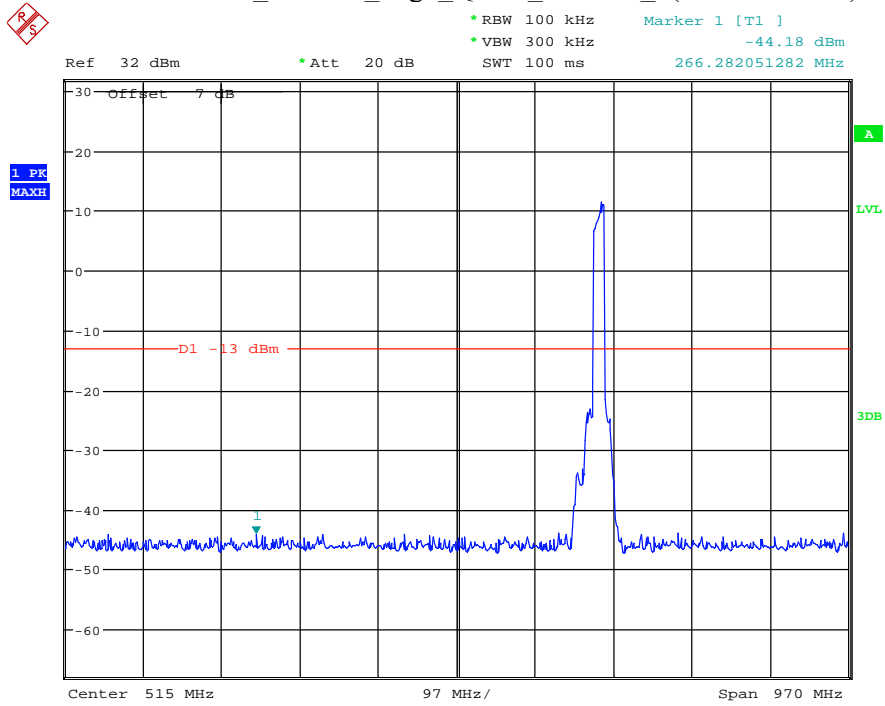

Band 71_15 MHz_High_QPSK_RB75#0_1(30MHz-1GHz)

Date: 15.JUL.2021 18:25:32