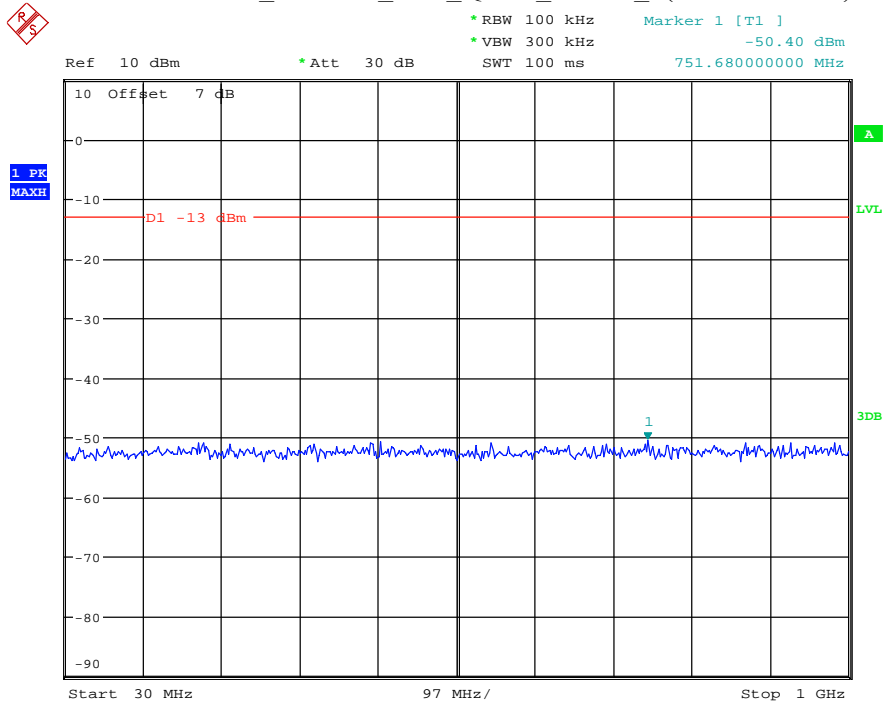

Band 25_1.4 MHz_Low_QPSK_RB6#0_1(30MHz-1GHz)

Date: 7.JUL.2021 22:57:23