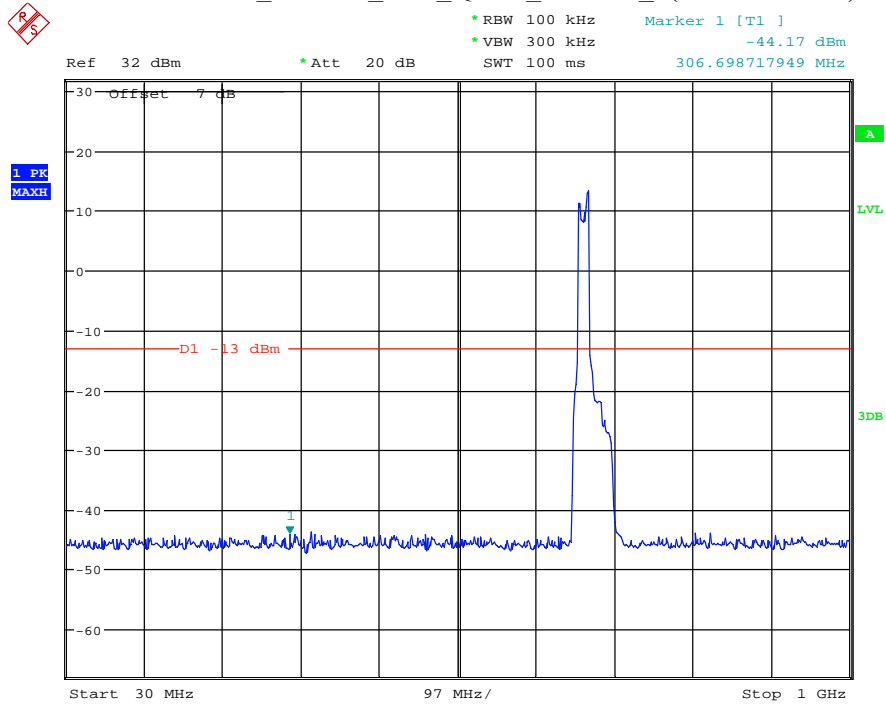

Band 71_15 MHz_Low_QPSK_RB75#0_1(30MHz-1GHz)

Date: 15.JUL.2021 18:23:22