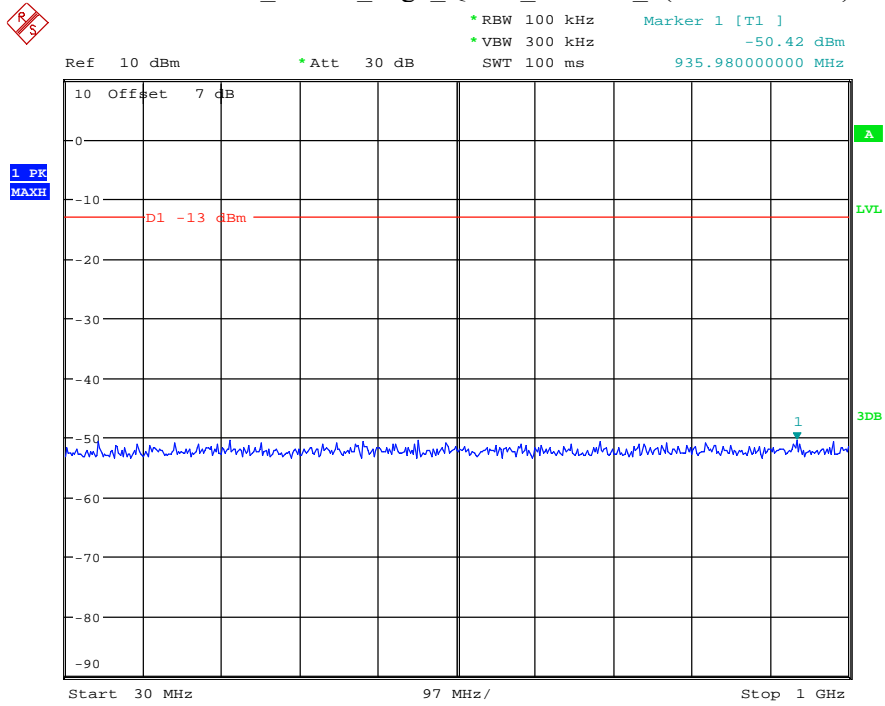

Band 66_3 MHz_High_QPSK_RB15#0_1(30MHz-1GHz)

Date: 8.JUL.2021 20:15:26