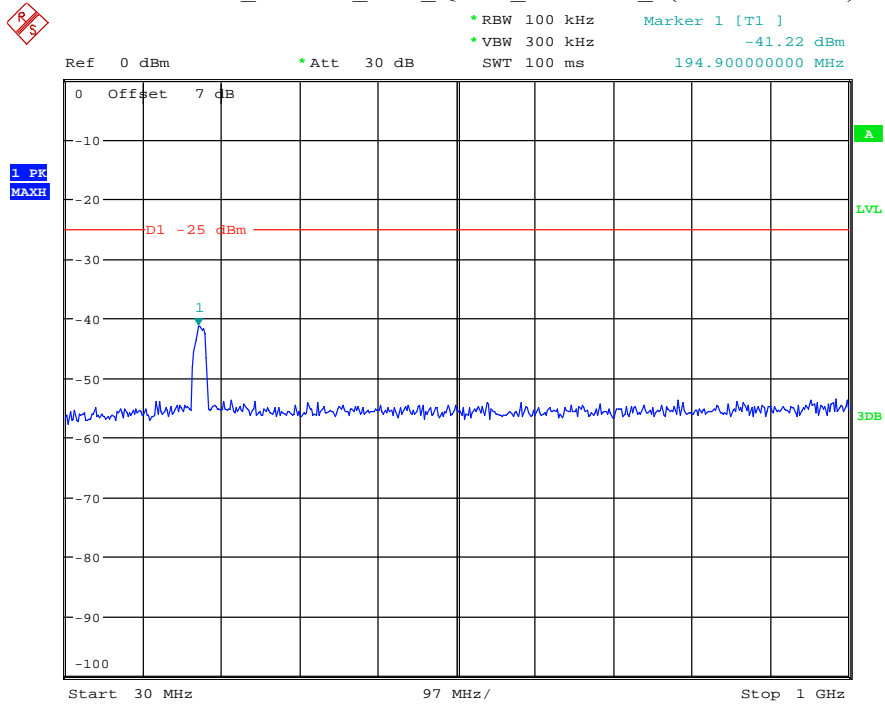

Date: 7.JUL.2021 22:44:00

Band 7_15 MHz_High_QPSK_RB75#0_1(30MHz-1GHz)

Date: 7.JUL.2021 22:44:24

Band 7_15 MHz_High_QPSK_RB75#0_2(1GHz-26.5GHz)

Date: 7.JUL.2021 22:44:36

Band 7_20 MHz_Low_QPSK_RB100#0_1(30MHz-1GHz)