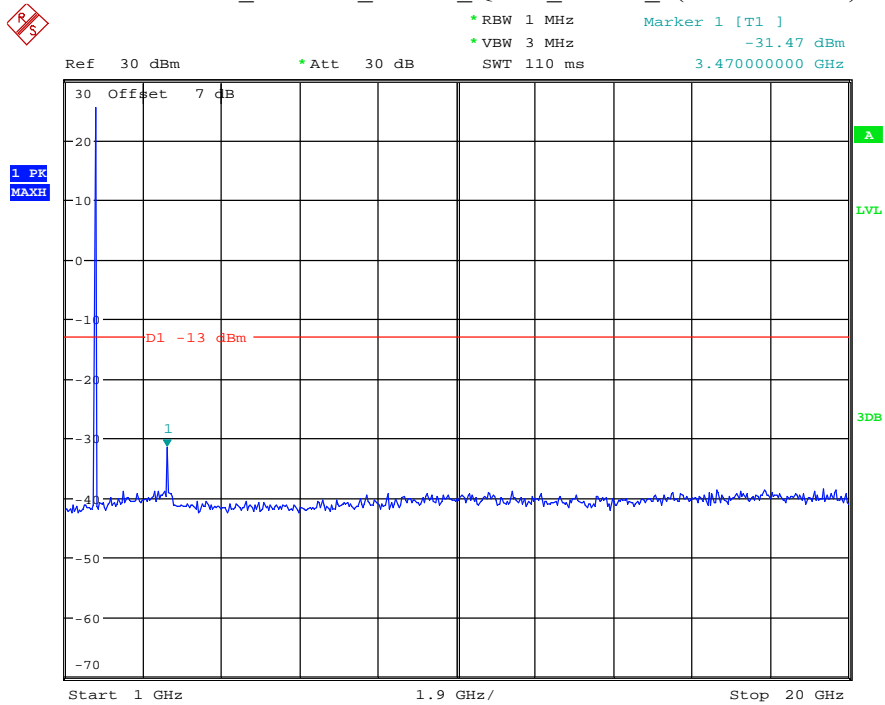

Band 4_1.4 MHz_Middle_QPSK_RB6#0_2(1GHz-20GHz)

Date: 7.JUL.2021 22:23:55