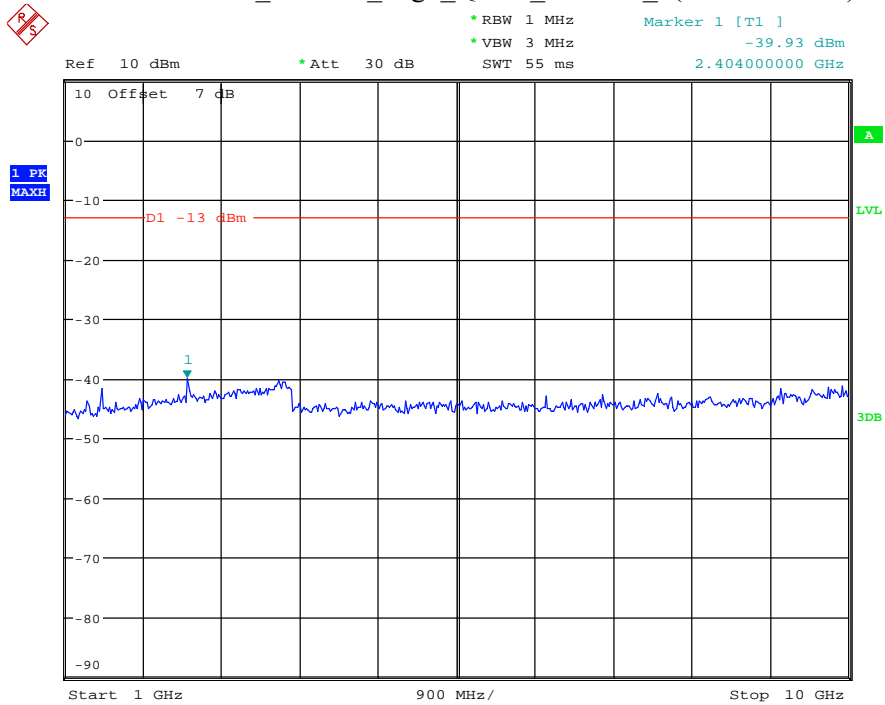

Date: 7.JUL.2021 22:51:59

Band 12_10 MHz_Middle_QPSK_RB50#0_2(1GHz-10GHz)

Date: 7.JUL.2021 22:52:10

Band 12_10 MHz_High_QPSK_RB50#0_1(30MHz-1GHz)

Date: 7.JUL.2021 22:52:30

Band 12_10 MHz_High_QPSK_RB50#0_2(1GHz-10GHz)