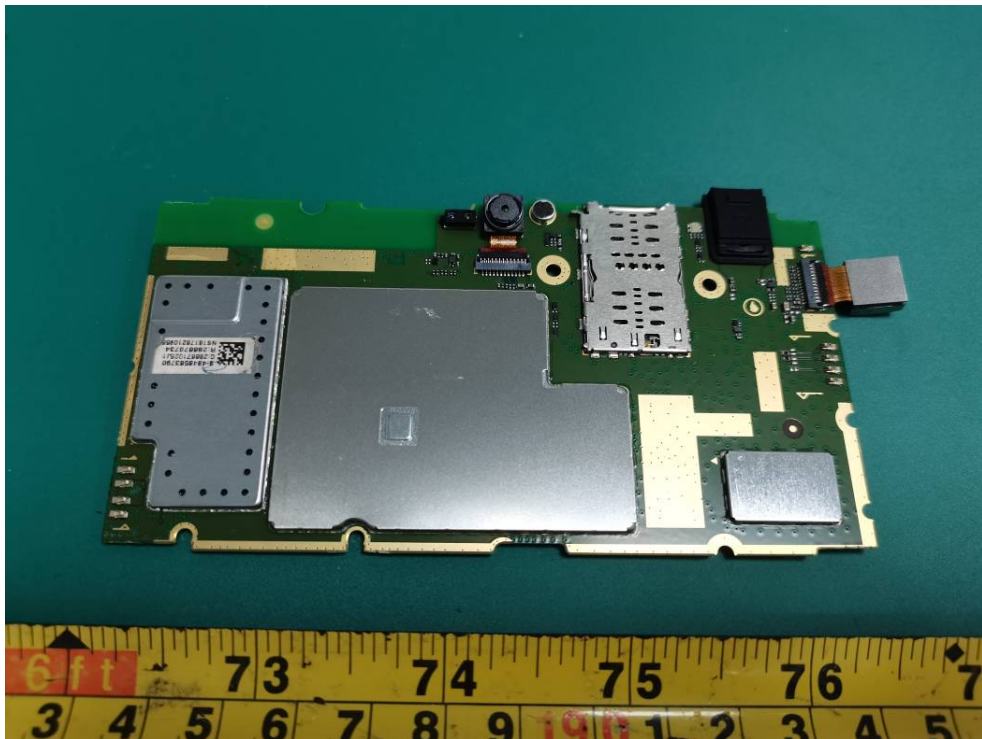

EXHIBIT C - EUT INTERNAL PHOTOGRAPHS

GSM/WCDMA/LTE Main Antenna

Bluetooth & Wi-Fi Antenna

DIV Antenna