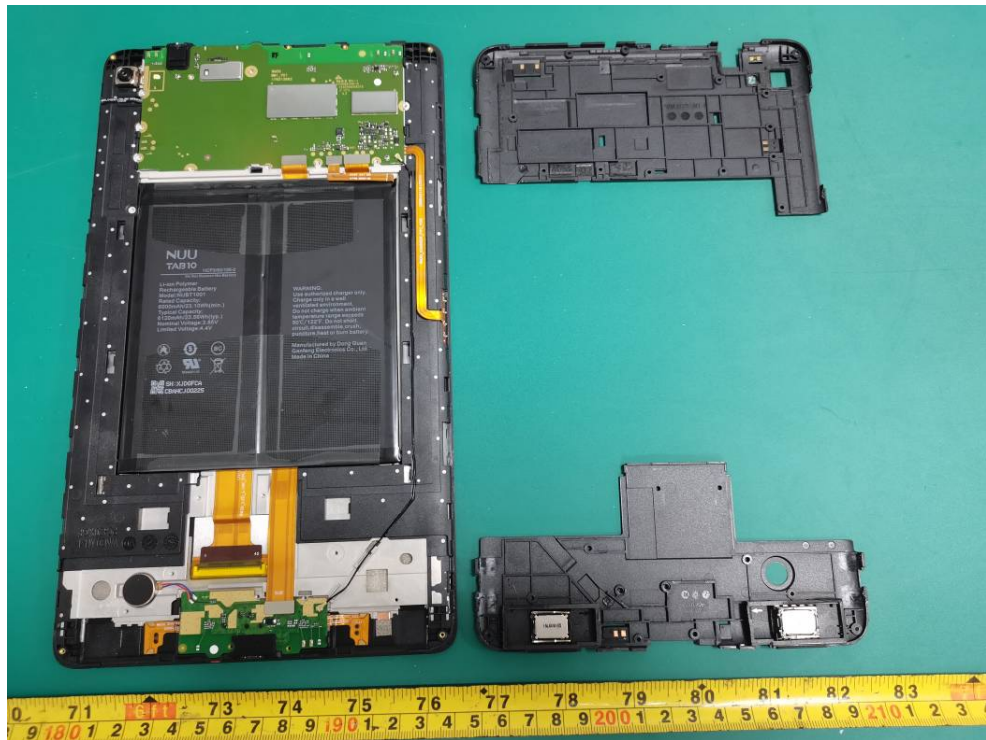

EXHIBIT C - EUT INTERNAL PHOTOGRAPHS

GSM/WCDMA/LTE Main Antenna

Bluetooth & Wi-Fi Antenna

DIV Antenna