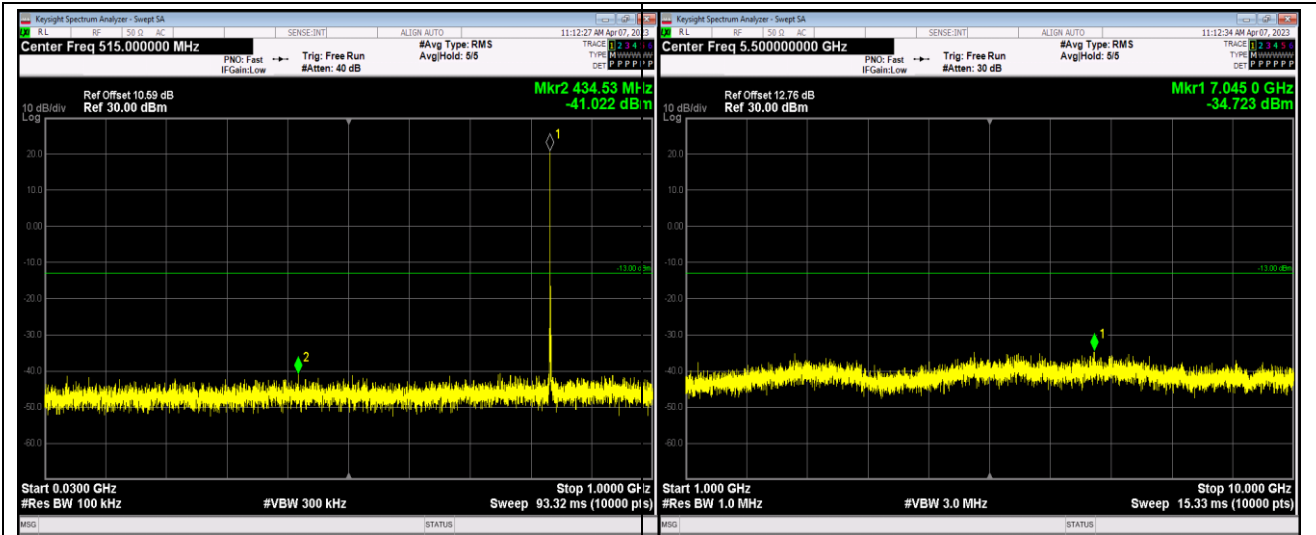

Band5-1.4MHz-16QAM-20643-1RB#0-Range2:1000~10000MHz

Band5-1.4MHz-16QAM-20643-1RB#0-Range1:30~1000MHz