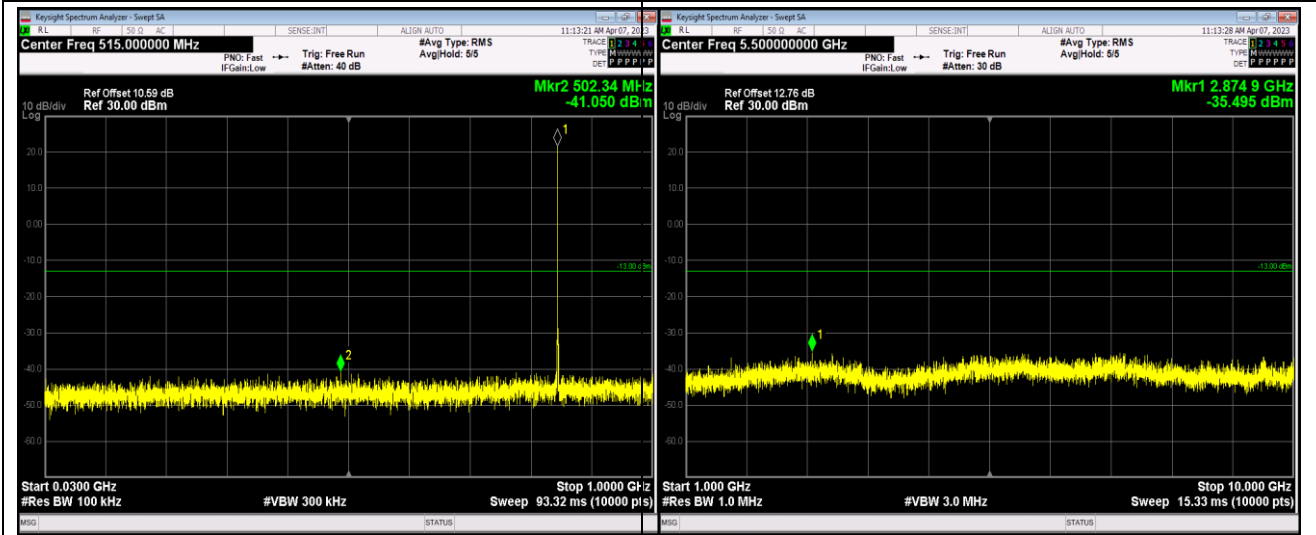

Band5-1.4MHz-QPSK-20525-1RB#0-Range1:30~1000MHz

Band5-1.4MHz-QPSK-20525-1RB#0-Range2:1000~10000MHz

Band5-1.4MHz-16QAM-20643-1RB#0-Range1:30~1000MHz

Band5-1.4MHz-16QAM-20643-1RB#0-Range2:1000~10000MHz

Band5-1.4MHz-64QAM-20407-1RB#0-Range1:30~1000MHz