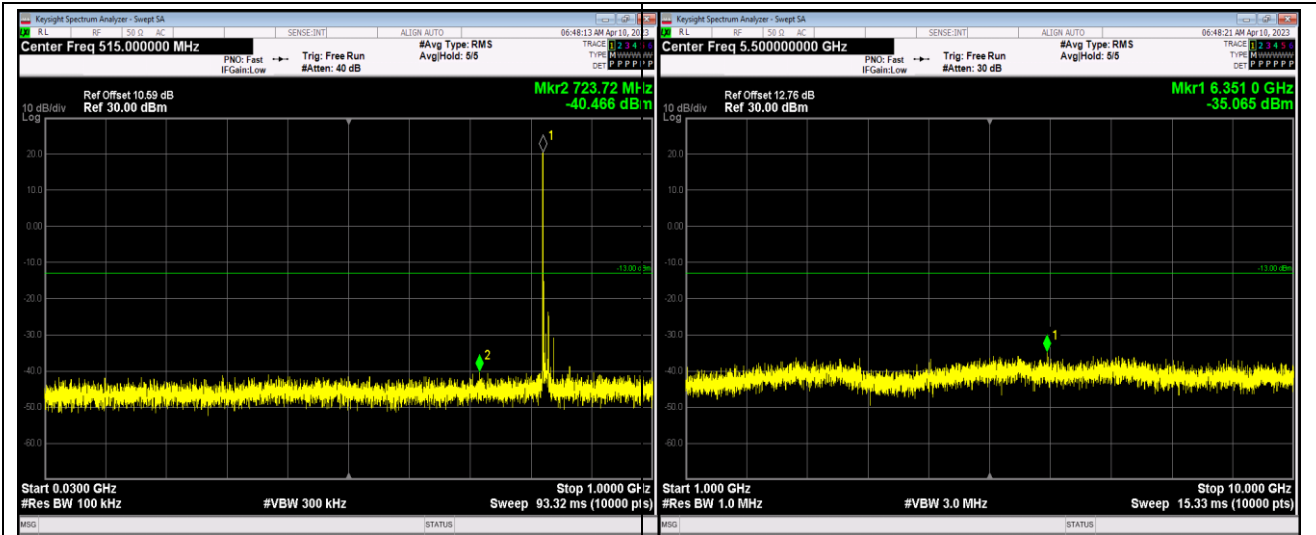

Band5-10MHz-QPSK-20525-1RB#0-Range2:1000~10000MHz

Band5-10MHz-QPSK-20525-1RB#0-Range1:30~1000MHz