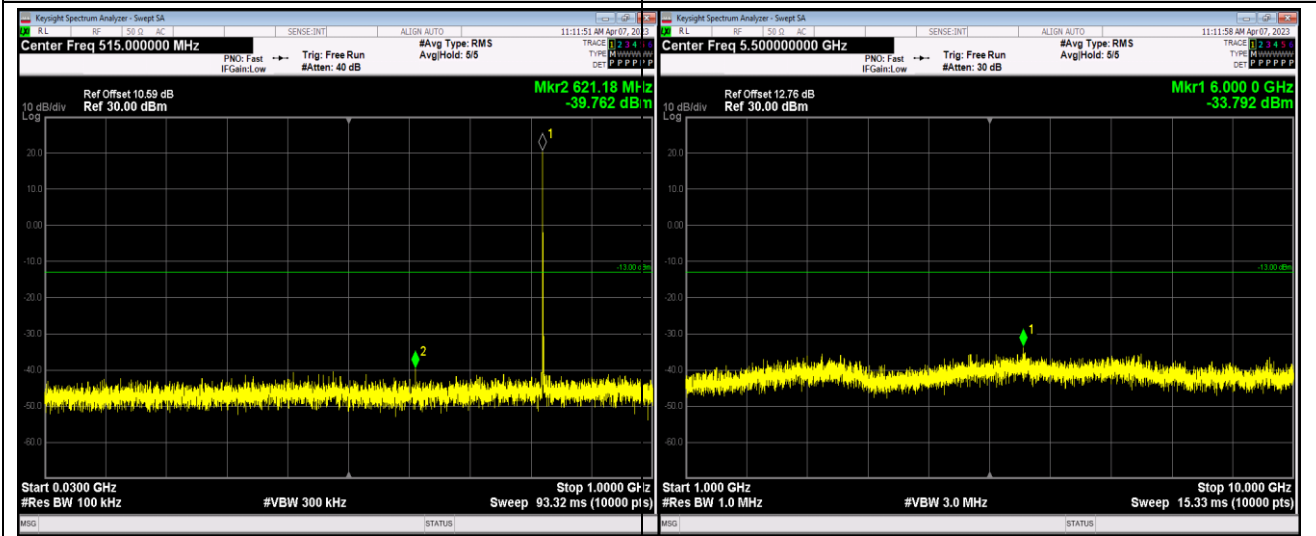

Band5-1.4MHz-64QAM-20407-1RB#0-Range1:30~1000MHz

Band5-1.4MHz-64QAM-20407-1RB#0-Range2:1000~10000MHz