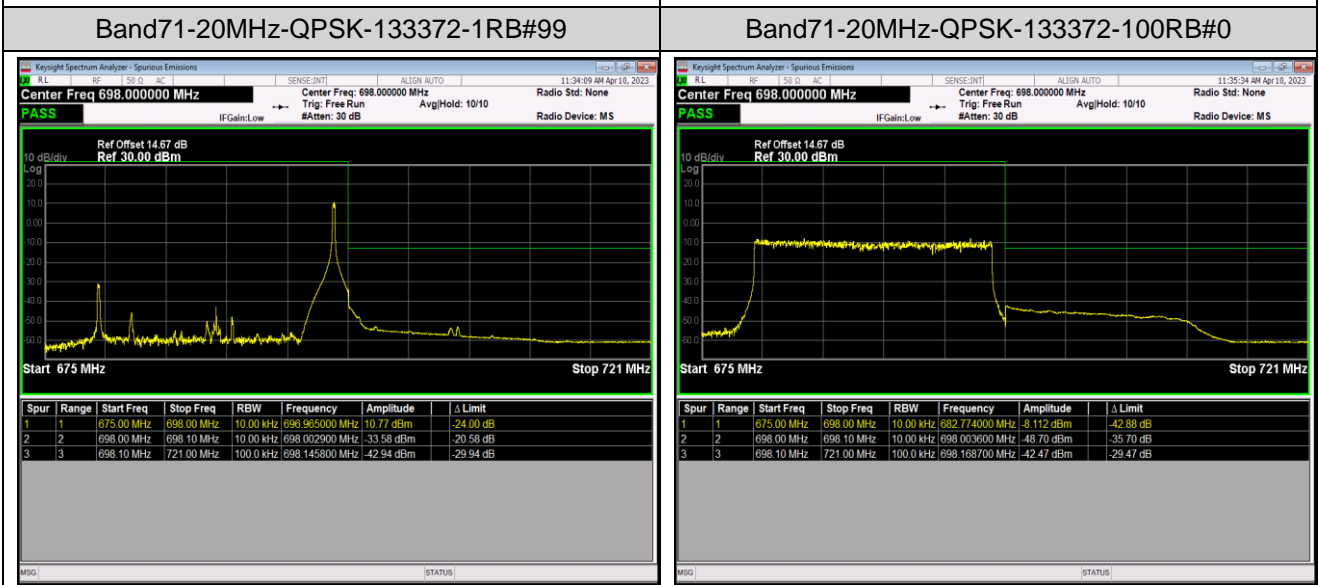

Band71-20MHz-16QAM-133222-100RB#0

Band71-20MHz-16QAM-133372-1RB#0

Band71-20MHz-16QAM-133372-1RB#99

Band71-20MHz-16QAM-133372-100RB#0

Band71-20MHz-64QAM-133222-1RB#0

Band71-20MHz-64QAM-133222-1RB#99

Appendix E: Conducted Spurious Emission