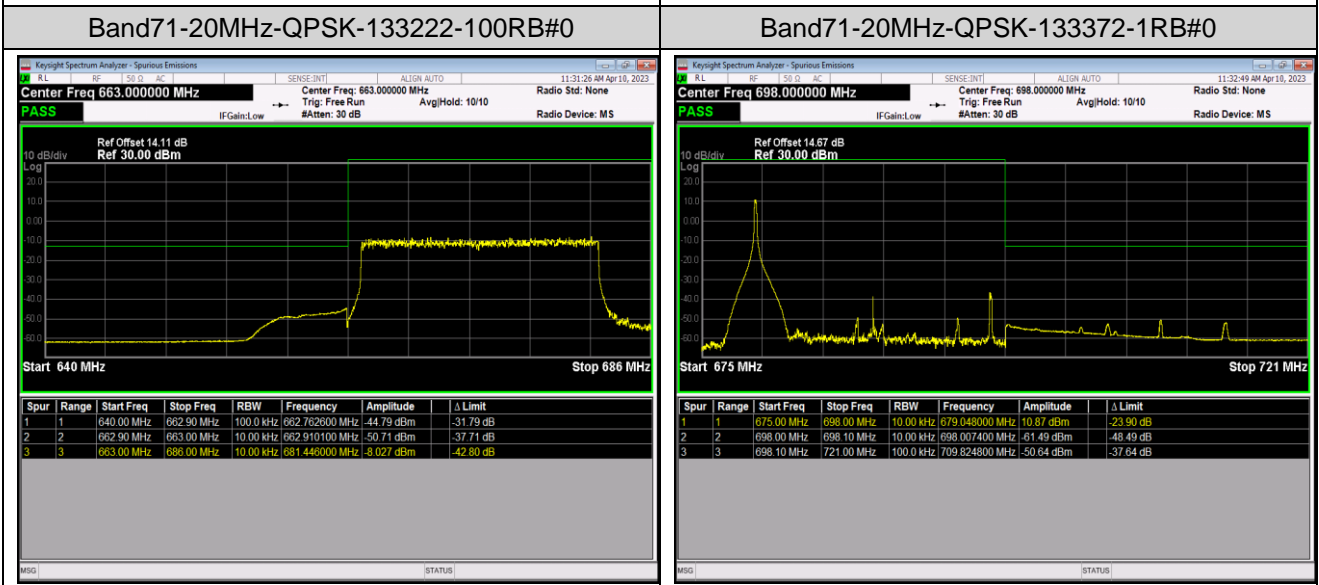

Band71-20MHz-16QAM-133222-100RB#0

Band71-20MHz-16QAM-133372-1RB#0

Band71-20MHz-16QAM-133372-1RB#99

Band71-20MHz-16QAM-133372-100RB#0

Band71-20MHz-64QAM-133222-1RB#0

Band71-20MHz-64QAM-133222-1RB#99

Appendix E: Conducted Spurious Emission