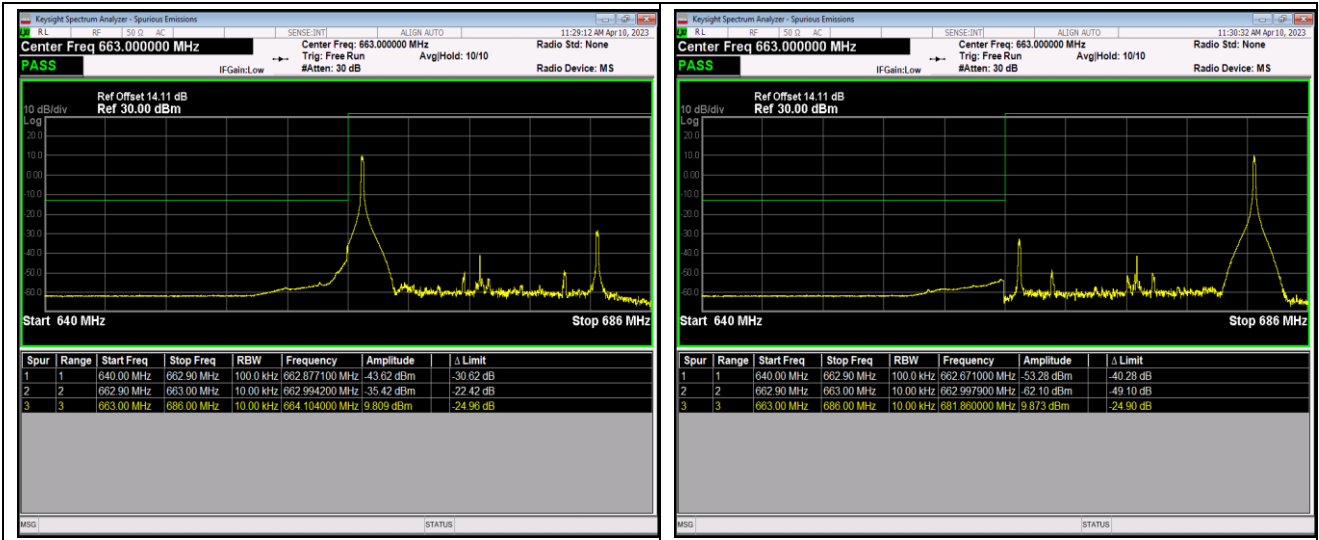

Band71-20MHz-16QAM-133222-100RB#0

Band71-20MHz-16QAM-133372-1RB#0

Band71-20MHz-16QAM-133372-1RB#99

Band71-20MHz-16QAM-133372-100RB#0

Band71-20MHz-64QAM-133222-1RB#0

Band71-20MHz-64QAM-133222-1RB#99

Appendix E: Conducted Spurious Emission