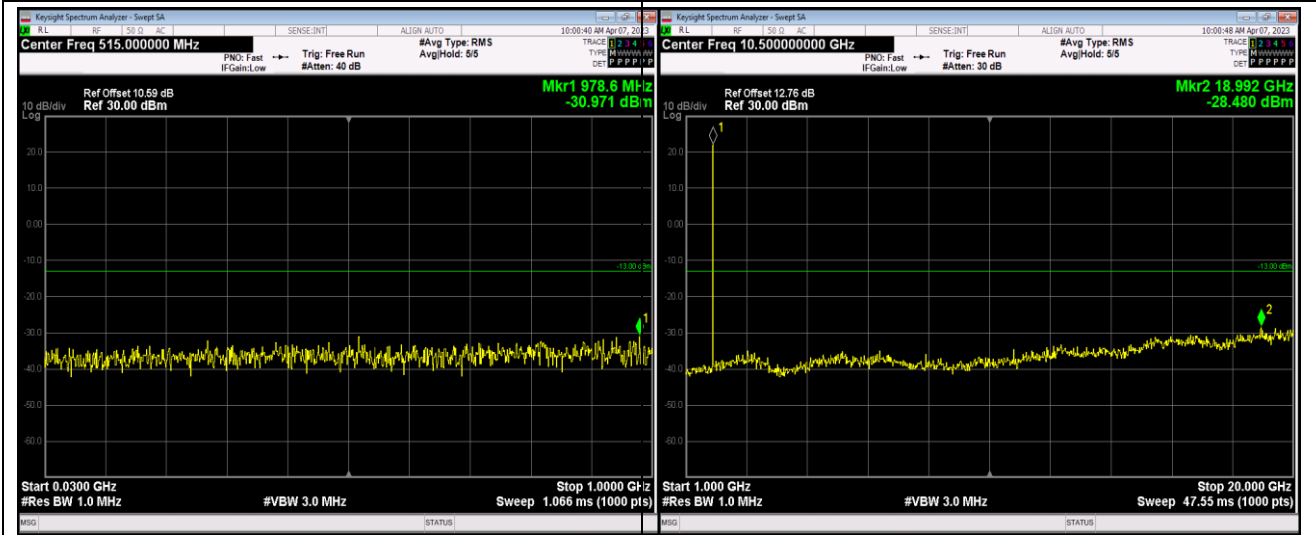

Remark: All bandwidth and all modulation had been tested, but only the worst case data displayed in this report.

Test Graphs

Band2-1.4MHz-16QAM-18607-1RB#0-Range1:30~1000MHz

Band2-1.4MHz-16QAM-18607-1RB#0-Range2:1000~20000MHz

Band2-1.4MHz-16QAM-18900-1RB#0-Range1:30~1000MHz

Band2-1.4MHz-16QAM-18900-1RB#0-Range2:1000~20000MHz