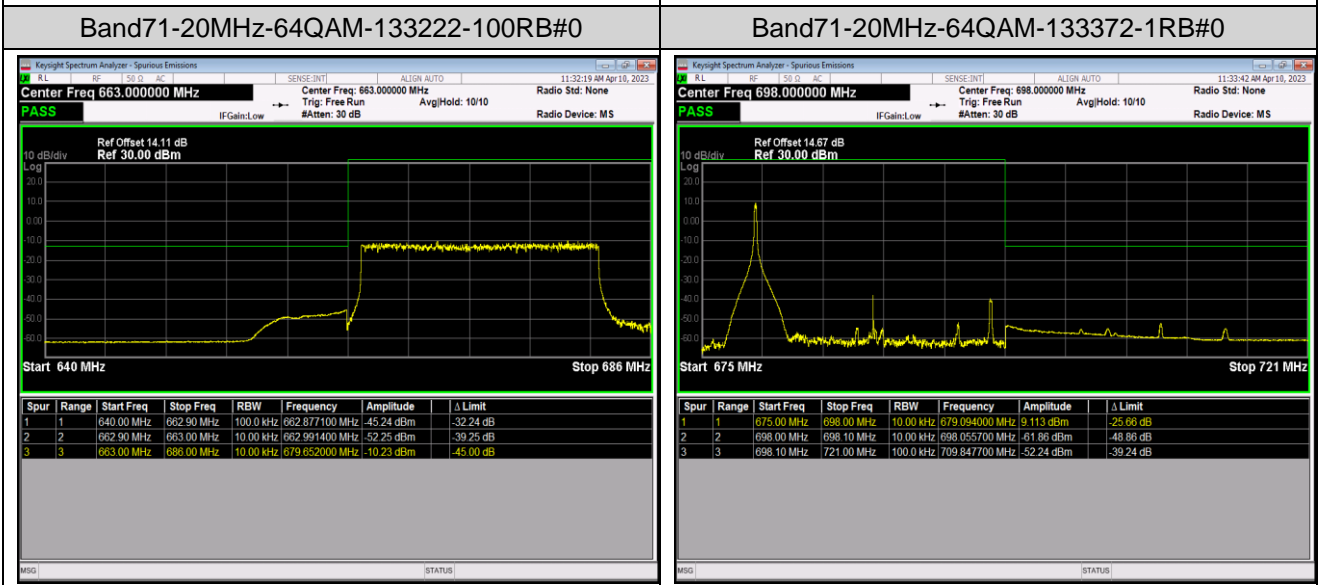

Band71-20MHz-16QAM-133222-100RB#0

Band71-20MHz-16QAM-133372-1RB#0

Band71-20MHz-16QAM-133372-1RB#99

Band71-20MHz-16QAM-133372-100RB#0

Band71-20MHz-64QAM-133222-1RB#0

Band71-20MHz-64QAM-133222-1RB#99

Appendix E: Conducted Spurious Emission