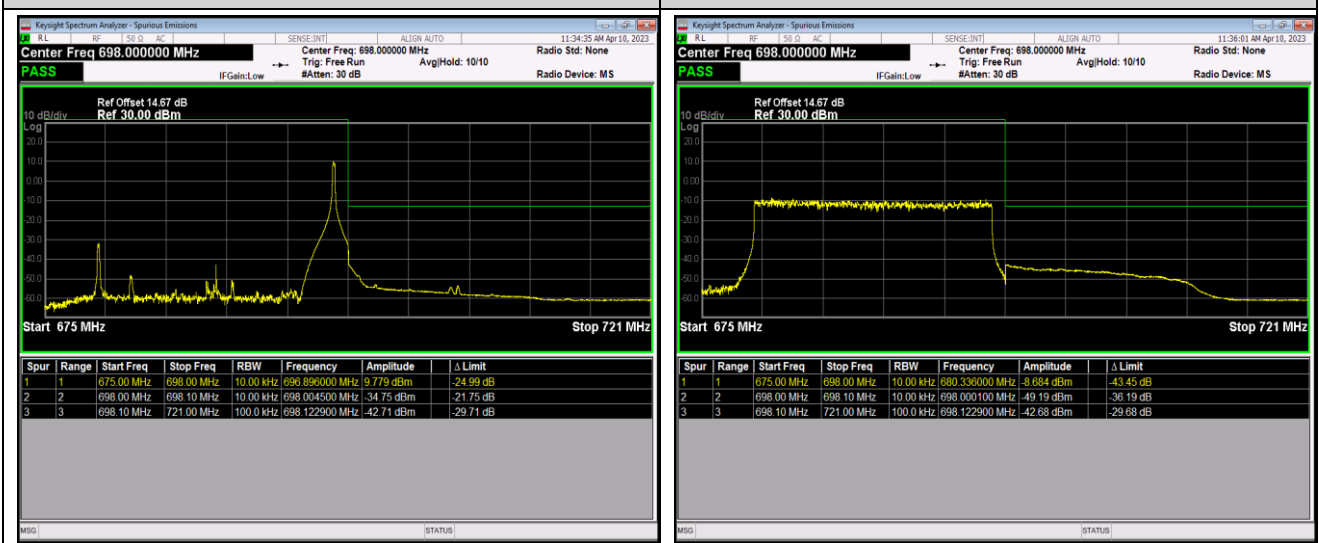

Band71-20MHz-16QAM-133222-100RB#0

Band71-20MHz-16QAM-133372-1RB#0

Band71-20MHz-16QAM-133372-1RB#99

Band71-20MHz-16QAM-133372-100RB#0

Band71-20MHz-64QAM-133222-1RB#0

Band71-20MHz-64QAM-133222-1RB#99

Appendix E: Conducted Spurious Emission