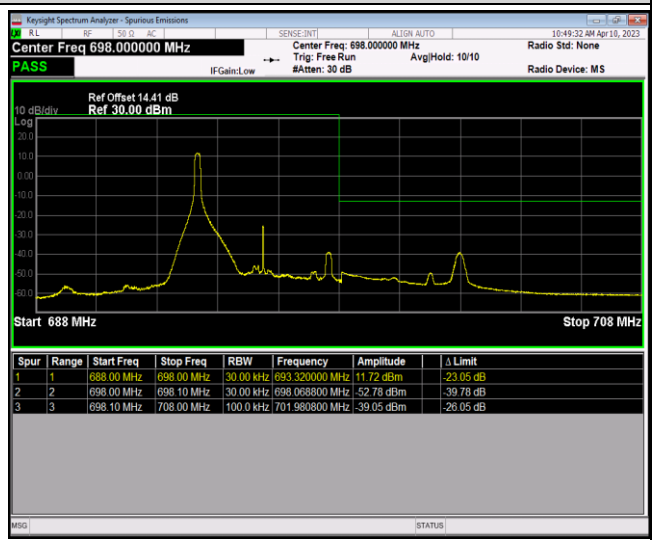

Band71-5MHz-64QAM-133447-1RB#0

Band71-5MHz-64QAM-133447-25RB#0