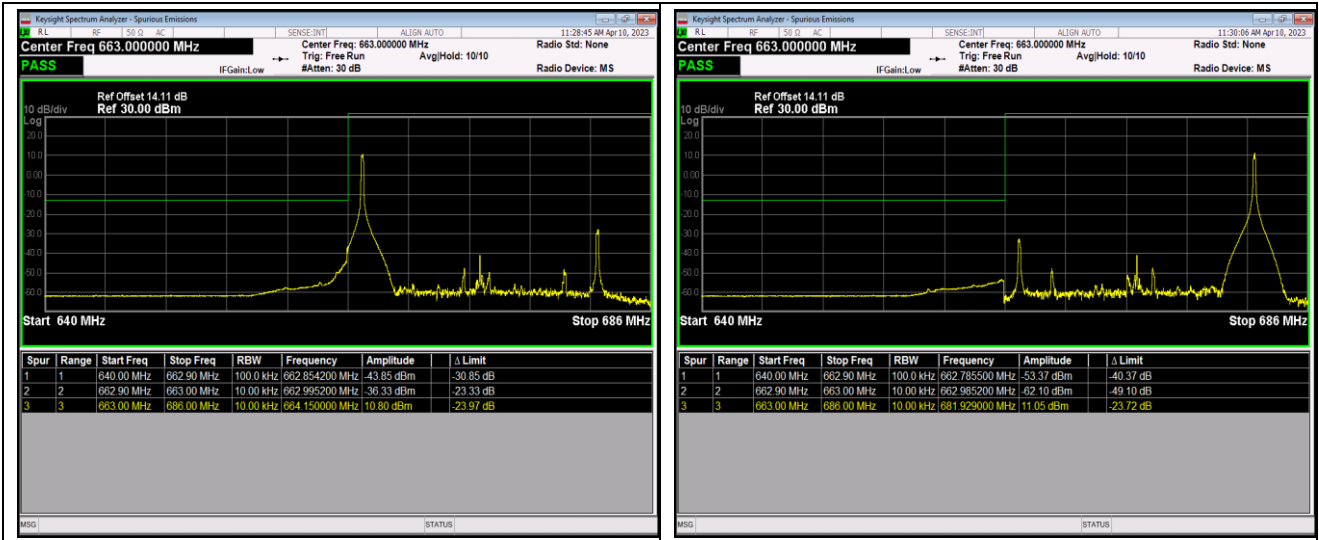

Band71-20MHz-16QAM-133222-100RB#0

Band71-20MHz-16QAM-133372-1RB#0

Band71-20MHz-16QAM-133372-1RB#99

Band71-20MHz-16QAM-133372-100RB#0

Band71-20MHz-64QAM-133222-1RB#0

Band71-20MHz-64QAM-133222-1RB#99

Appendix E: Conducted Spurious Emission