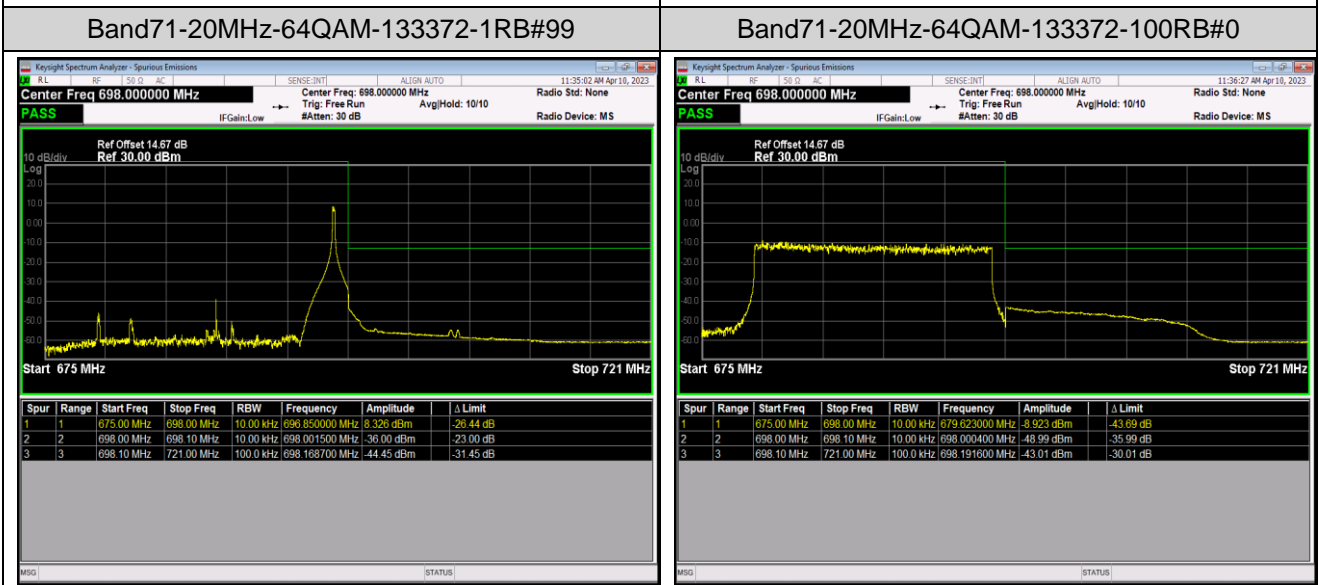

Band71-20MHz-16QAM-133222-100RB#0

Band71-20MHz-16QAM-133372-1RB#0

Band71-20MHz-16QAM-133372-1RB#99

Band71-20MHz-16QAM-133372-100RB#0

Band71-20MHz-64QAM-133222-1RB#0

Band71-20MHz-64QAM-133222-1RB#99

Appendix E: Conducted Spurious Emission