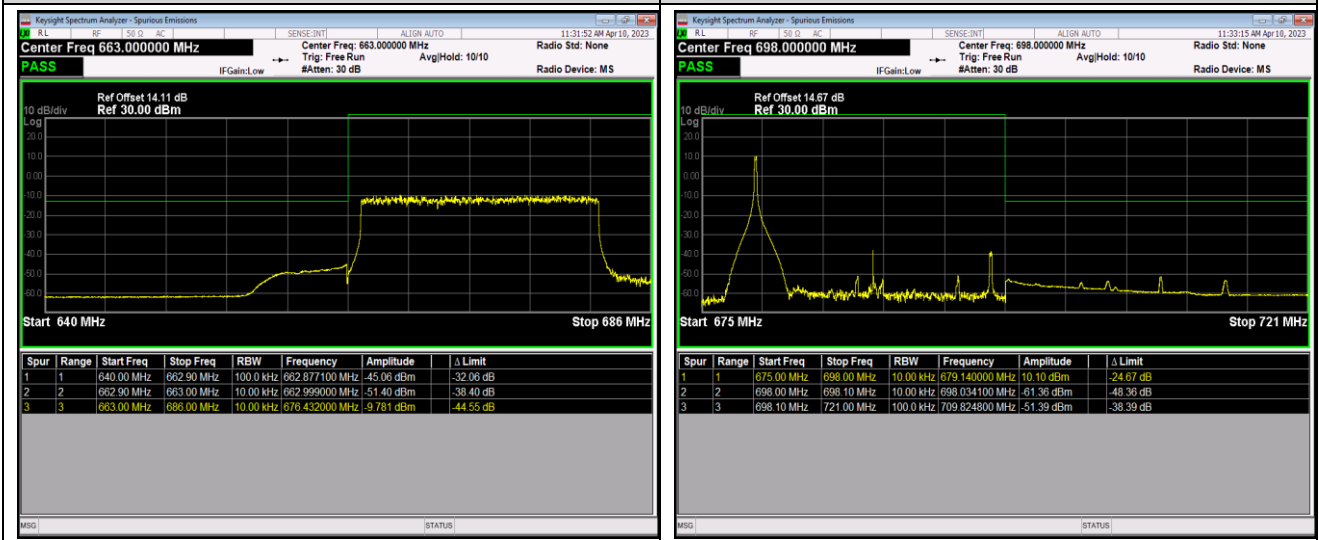

Band71-20MHz-16QAM-133222-100RB#0

Band71-20MHz-16QAM-133372-1RB#0

Band71-20MHz-16QAM-133372-1RB#99

Band71-20MHz-16QAM-133372-100RB#0

Band71-20MHz-64QAM-133222-1RB#0

Band71-20MHz-64QAM-133222-1RB#99

Appendix E: Conducted Spurious Emission