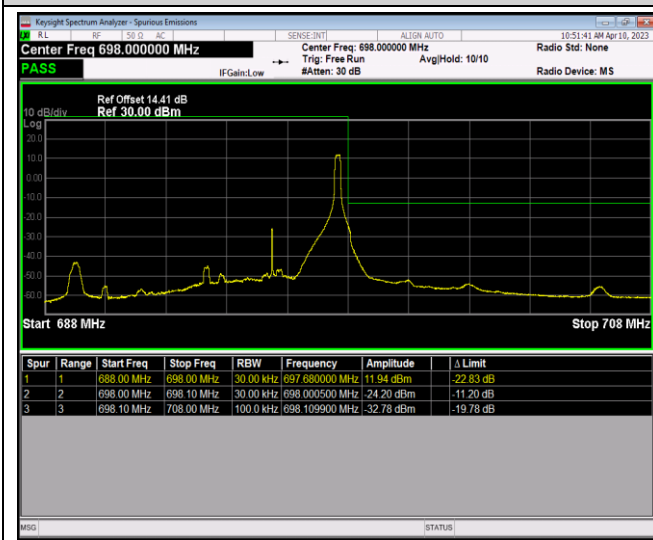

Band71-5MHz-64QAM-133447-1RB#24

Band71-20MHz-QPSK-133222-1RB#0