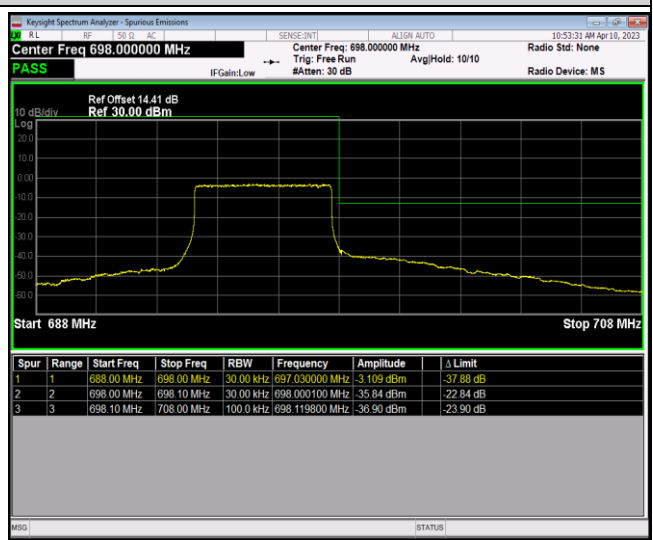

Band71-5MHz-64QAM-133447-25RB#0

Band71-20MHz-QPSK-133222-1RB#99