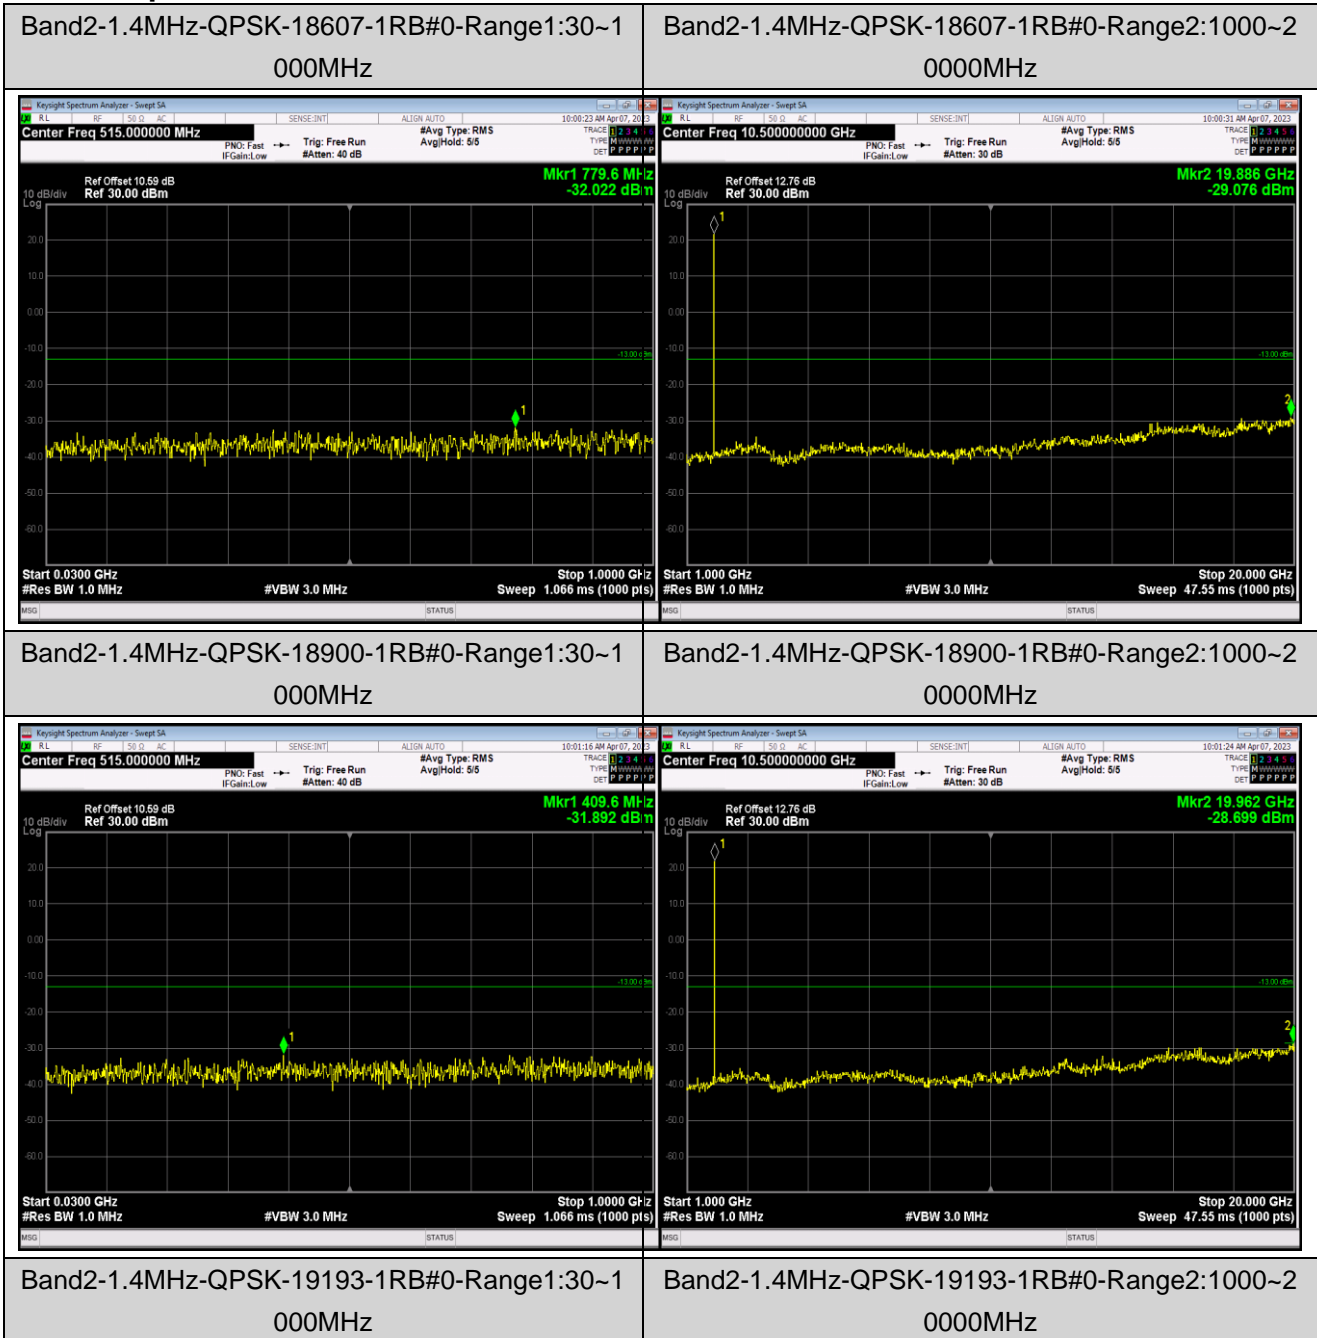

Test Graphs