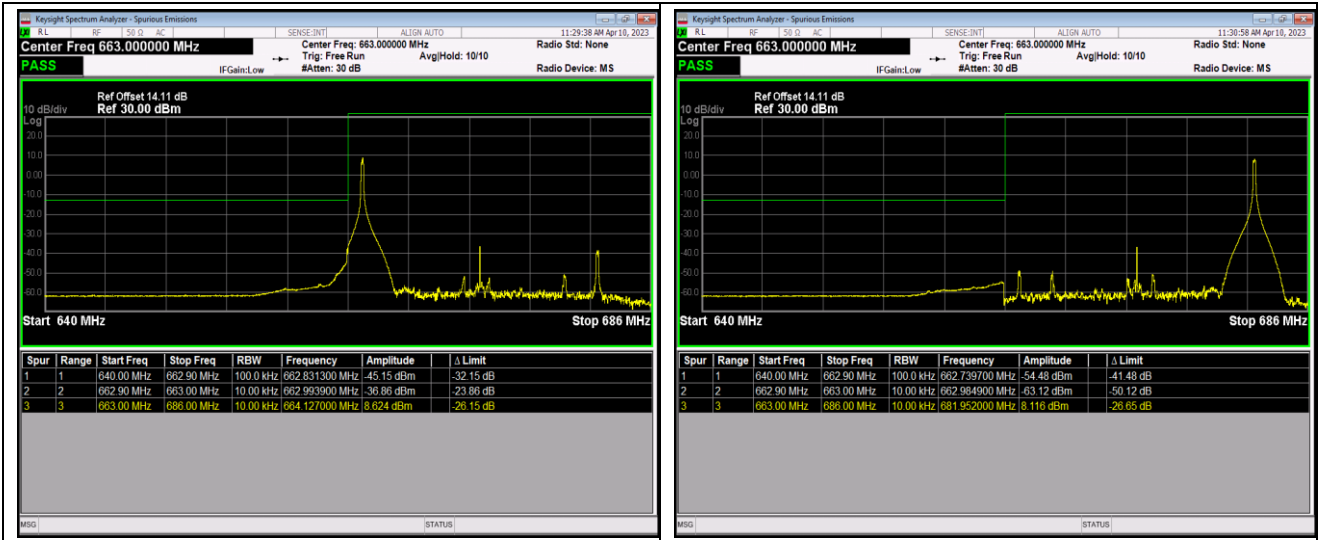

Band71-20MHz-16QAM-133222-100RB#0

Band71-20MHz-16QAM-133372-1RB#0

Band71-20MHz-16QAM-133372-1RB#99

Band71-20MHz-16QAM-133372-100RB#0

Band71-20MHz-64QAM-133222-1RB#0

Band71-20MHz-64QAM-133222-1RB#99

Appendix E: Conducted Spurious Emission