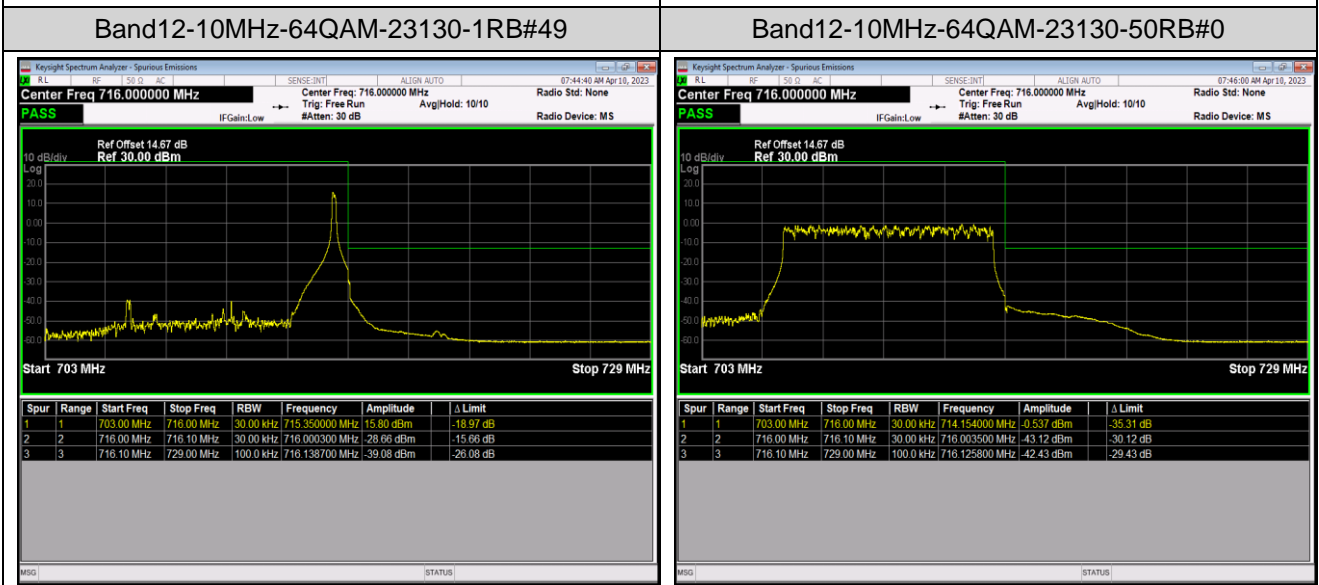

Band12-10MHz-16QAM-23130-1RB#0

Band12-10MHz-16QAM-23130-1RB#49

Band12-10MHz-16QAM-23130-50RB#0

Band12-10MHz-64QAM-23060-1RB#0

Band12-10MHz-64QAM-23060-1RB#49

Band41-5MHz-QPSK-39675-25RB#0

Band41-5MHz-QPSK-41565-1RB#0