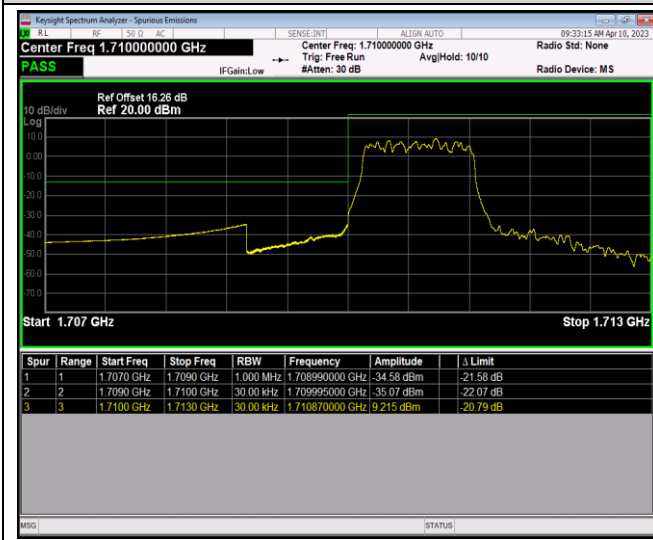

Band66-1.4MHz-QPSK-132665-1RB#0

Band66-1.4MHz-QPSK-132665-1RB#5

Band66-1.4MHz-QPSK-132665-6RB#0

Band66-1.4MHz-16QAM-131979-1RB#0

Band66-1.4MHz-16QAM-131979-1RB#5

Band66-1.4MHz-16QAM-131979-6RB#0

Band66-1.4MHz-16QAM-132665-1RB#0