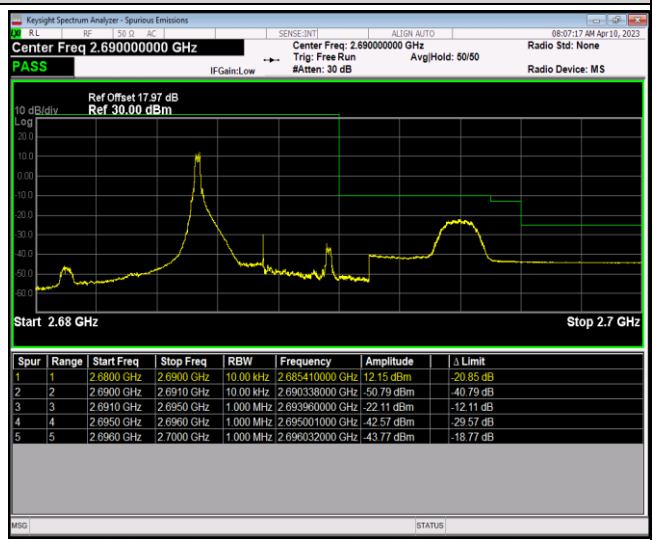

Band41-5MHz-QPSK-41565-1RB#0

Band41-5MHz-QPSK-41565-25RB#0