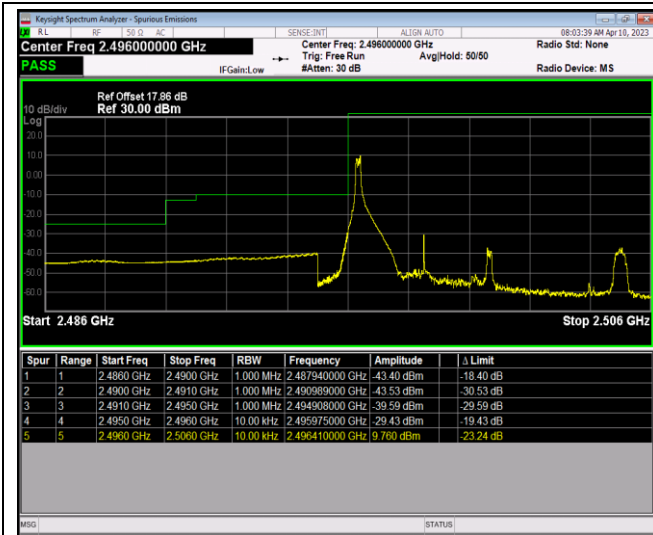

Band41-5MHz-64QAM-39675-1RB#0

Band41-5MHz-64QAM-39675-25RB#0