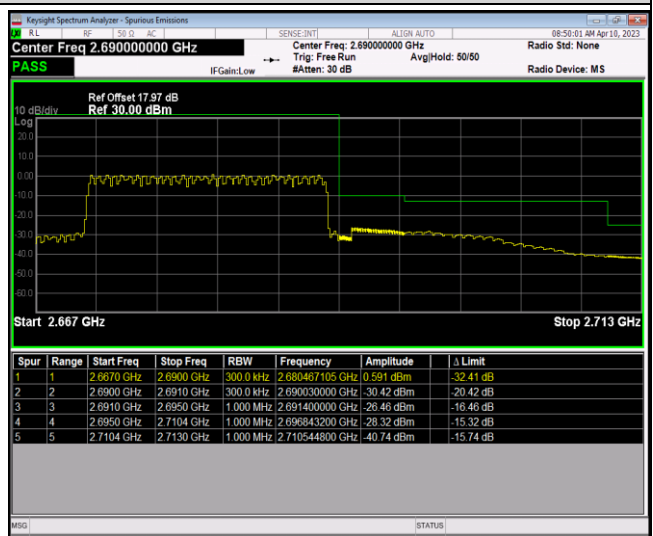

Band41-20MHz-64QAM-39750-100RB#0

Band41-20MHz-64QAM-41490-1RB#0

Band41-20MHz-64QAM-41490-1RB#99

Band41-20MHz-64QAM-41490-100RB#0

Band66-1.4MHz-QPSK-131979-1RB#0

Band66-1.4MHz-QPSK-131979-1RB#5

Band66-1.4MHz-QPSK-131979-6RB#0