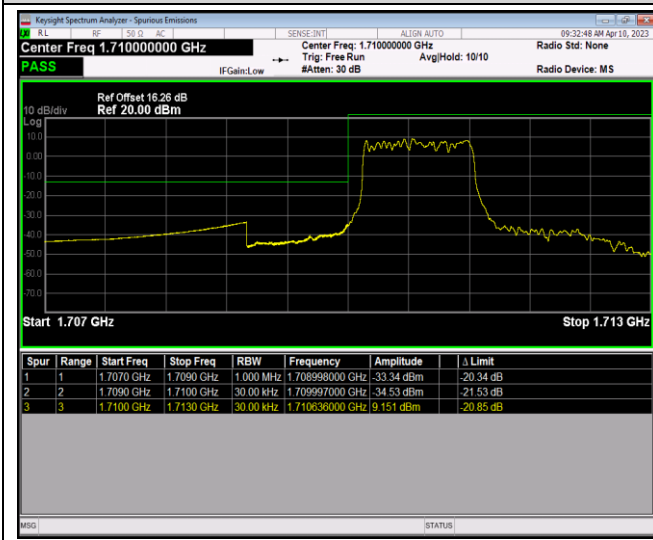

Band66-1.4MHz-QPSK-131979-6RB#0

Band66-1.4MHz-QPSK-132665-1RB#5