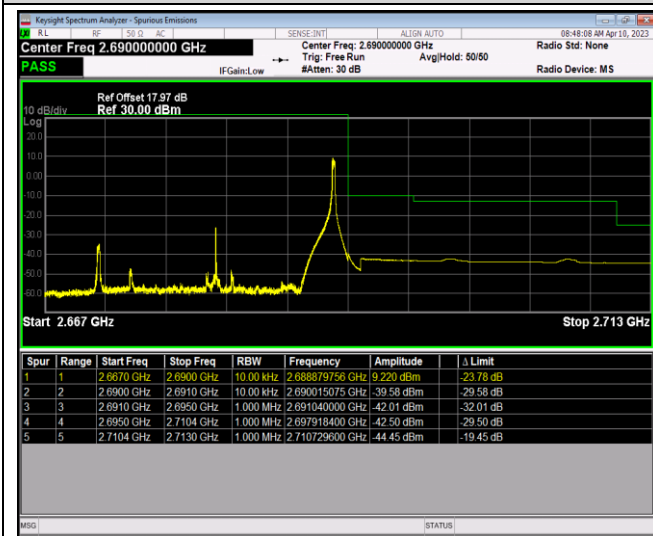

Band41-20MHz-64QAM-39750-100RB#0

Band41-20MHz-64QAM-41490-1RB#0

Band41-20MHz-64QAM-41490-1RB#99

Band41-20MHz-64QAM-41490-100RB#0

Band66-1.4MHz-QPSK-131979-1RB#0

Band66-1.4MHz-QPSK-131979-1RB#5

Band66-1.4MHz-QPSK-131979-6RB#0