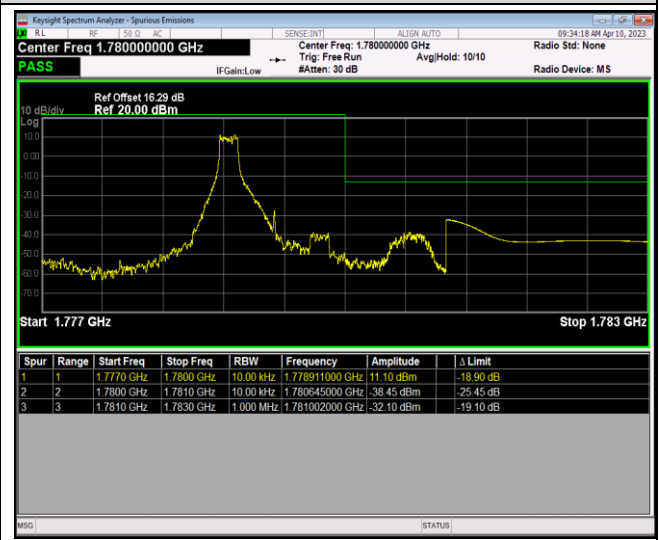

Band66-1.4MHz-16QAM-132665-1RB#0

Band66-1.4MHz-16QAM-132665-6RB#0