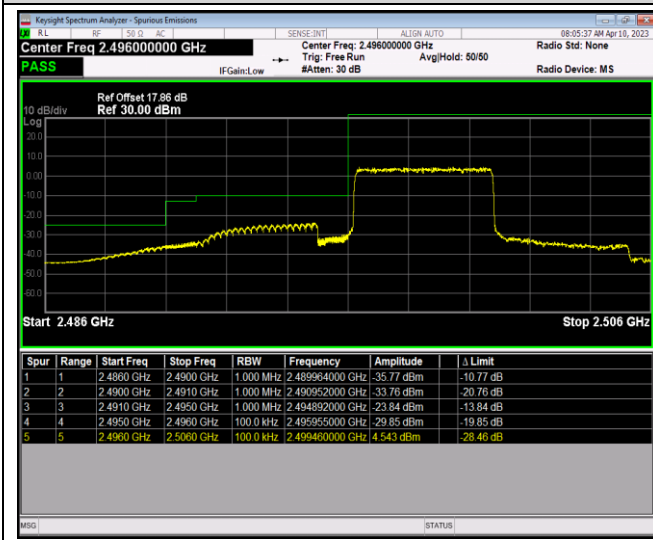

Band12-10MHz-16QAM-23130-1RB#0

Band12-10MHz-16QAM-23130-1RB#49

Band12-10MHz-16QAM-23130-50RB#0

Band12-10MHz-64QAM-23060-1RB#0

Band12-10MHz-64QAM-23060-1RB#49

Band41-5MHz-QPSK-39675-25RB#0

Band41-5MHz-QPSK-41565-1RB#0