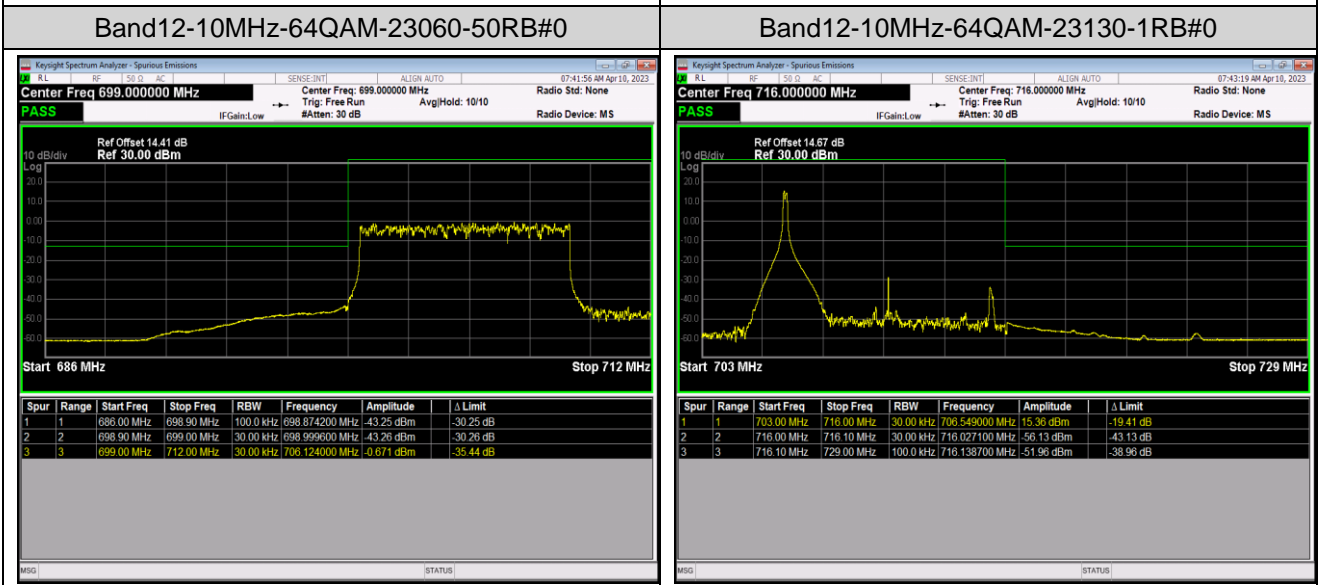

Band12-10MHz-16QAM-23130-1RB#0

Band12-10MHz-16QAM-23130-1RB#49

Band12-10MHz-16QAM-23130-50RB#0

Band12-10MHz-64QAM-23060-1RB#0

Band12-10MHz-64QAM-23060-1RB#49

Band41-5MHz-QPSK-39675-25RB#0

Band41-5MHz-QPSK-41565-1RB#0