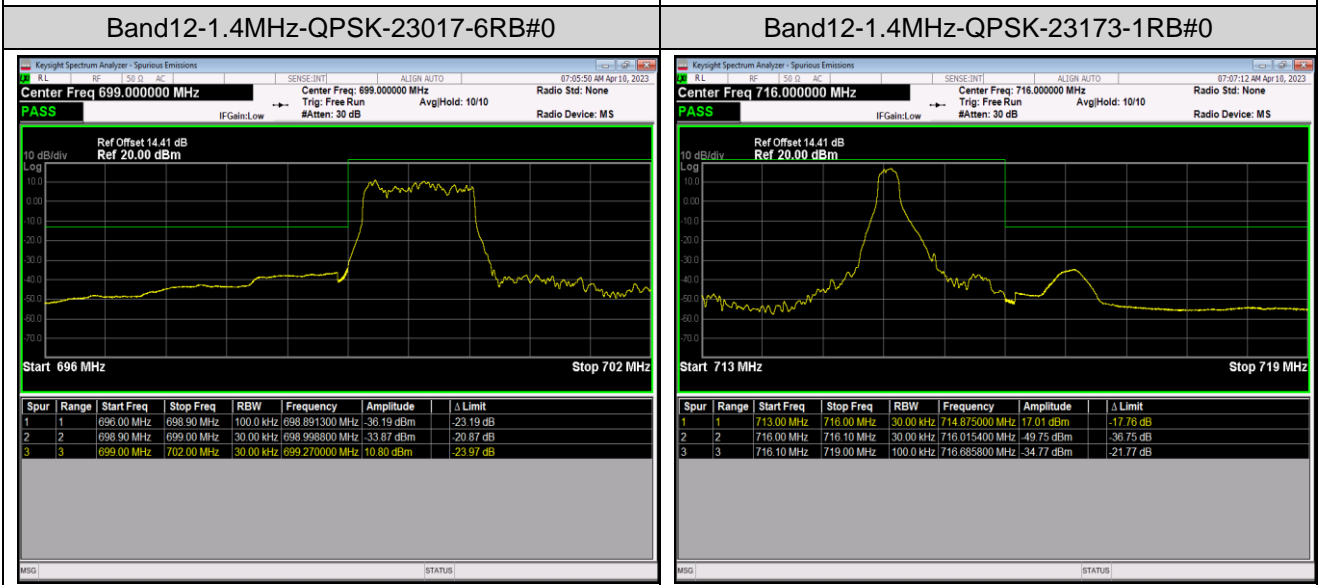

Band5-10MHz-64QAM-20600-1RB#0

Band5-10MHz-64QAM-20600-1RB#49

Band5-10MHz-64QAM-20600-50RB#0

Band12-1.4MHz-QPSK-23017-1RB#0

Band12-1.4MHz-QPSK-23017-1RB#5

Band12-1.4MHz-16QAM-23017-6RB#0

Band12-1.4MHz-16QAM-23173-1RB#0