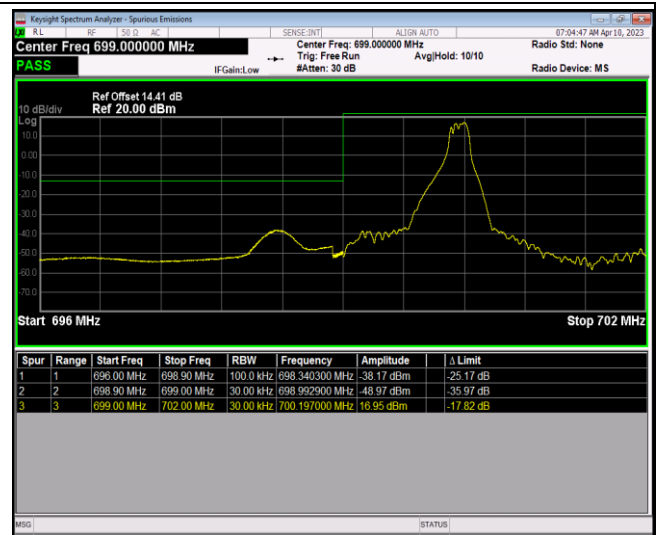

Band5-10MHz-64QAM-20600-1RB#0

Band5-10MHz-64QAM-20600-1RB#49

Band5-10MHz-64QAM-20600-50RB#0

Band12-1.4MHz-QPSK-23017-1RB#0

Band12-1.4MHz-QPSK-23017-1RB#5

Band12-1.4MHz-16QAM-23017-6RB#0

Band12-1.4MHz-16QAM-23173-1RB#0