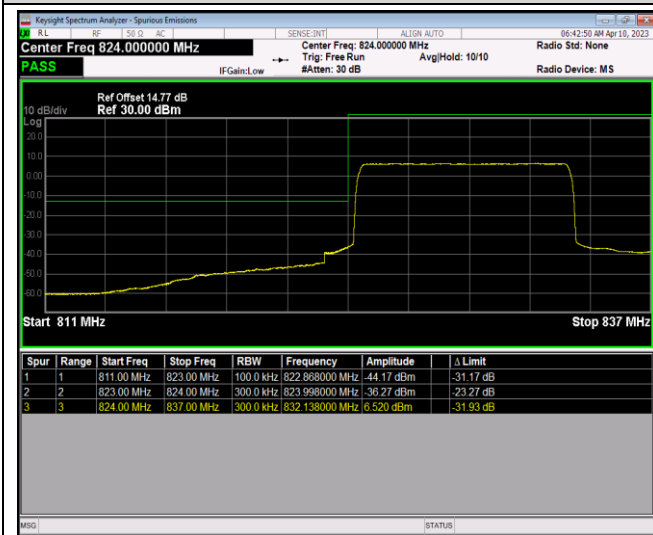

Band5-10MHz-QPSK-20450-50RB#0

Band5-10MHz-QPSK-20600-1RB#49