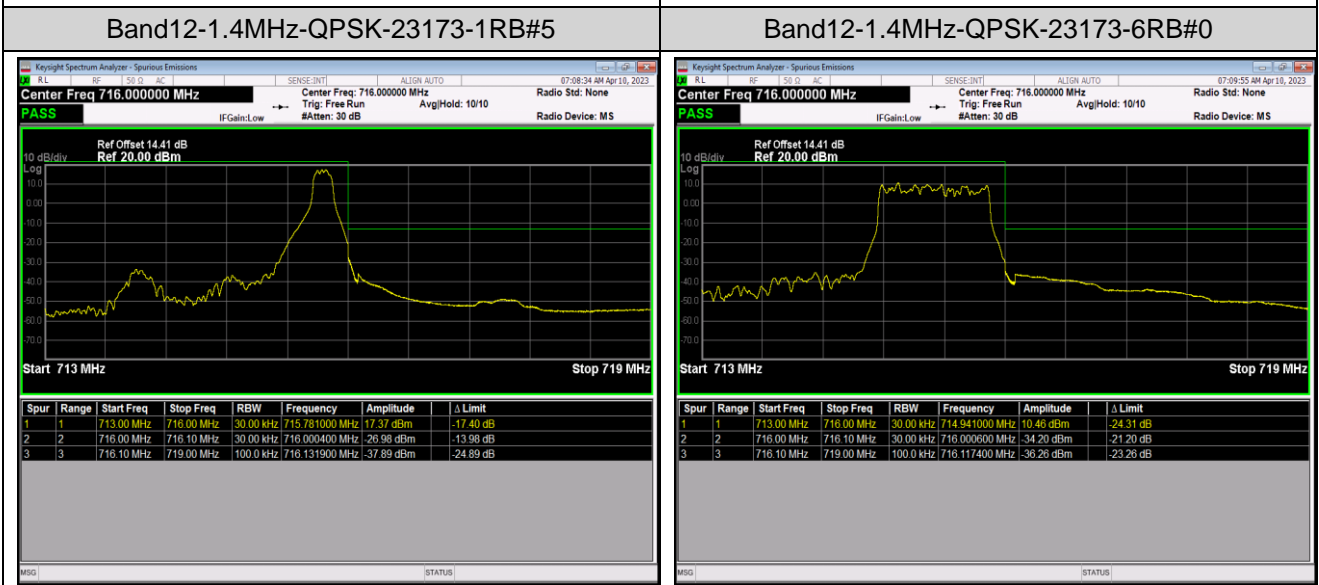

Band5-10MHz-64QAM-20600-1RB#0

Band5-10MHz-64QAM-20600-1RB#49

Band5-10MHz-64QAM-20600-50RB#0

Band12-1.4MHz-QPSK-23017-1RB#0

Band12-1.4MHz-QPSK-23017-1RB#5

Band12-1.4MHz-16QAM-23017-6RB#0

Band12-1.4MHz-16QAM-23173-1RB#0