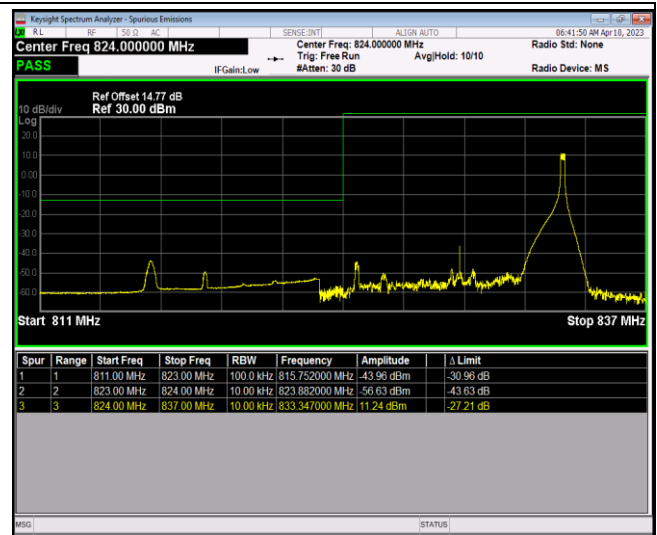

Band5-10MHz-16QAM-20450-1RB#49

Band5-10MHz-16QAM-20600-1RB#0