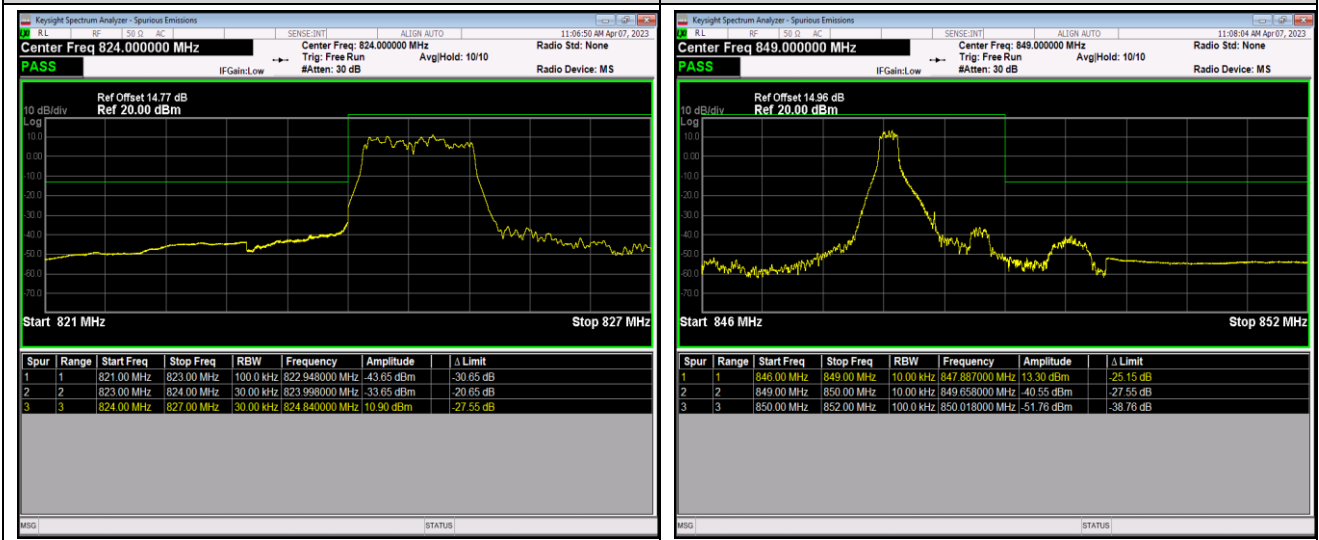

Band2-20MHz-64QAM-19100-1RB#99

Band2-20MHz-64QAM-19100-100RB#0

Band5-1.4MHz-QPSK-20407-1RB#0

Band5-1.4MHz-QPSK-20407-1RB#5

Band5-1.4MHz-QPSK-20407-6RB#0

Band5-1.4MHz-QPSK-20643-1RB#0

Band5-1.4MHz-QPSK-20643-1RB#5