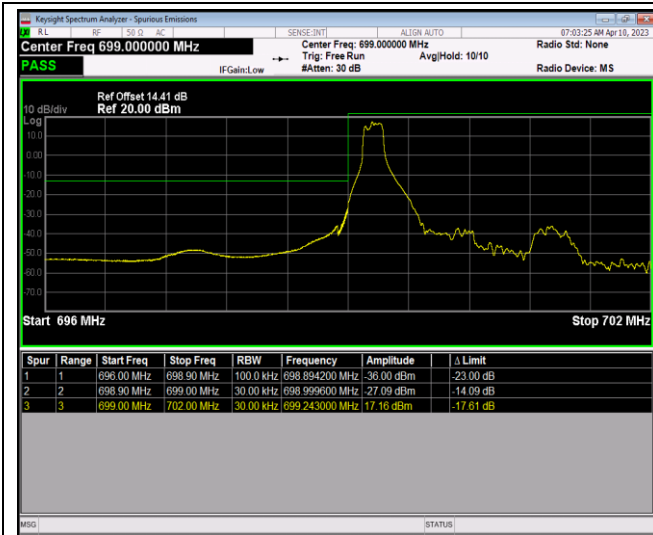

Band5-10MHz-64QAM-20600-1RB#0

Band5-10MHz-64QAM-20600-1RB#49

Band5-10MHz-64QAM-20600-50RB#0

Band12-1.4MHz-QPSK-23017-1RB#0

Band12-1.4MHz-QPSK-23017-1RB#5

Band12-1.4MHz-16QAM-23017-6RB#0

Band12-1.4MHz-16QAM-23173-1RB#0