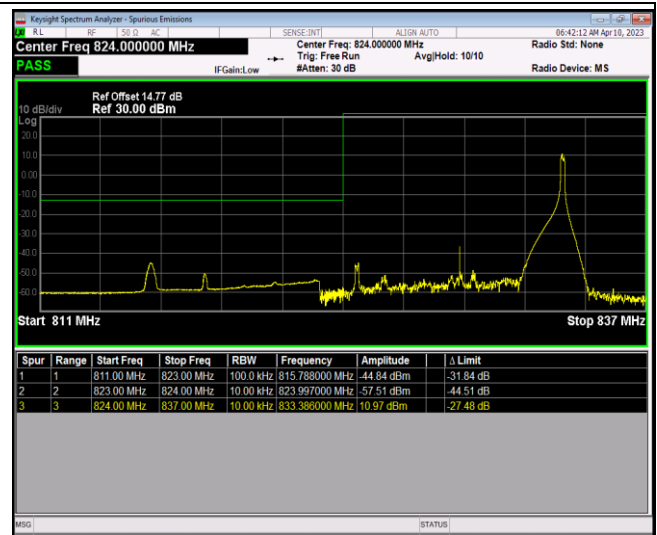

Band5-10MHz-16QAM-20450-50RB#0

Band5-10MHz-16QAM-20600-1RB#0

Band5-10MHz-16QAM-20600-1RB#49

Band5-10MHz-16QAM-20600-50RB#0

Band5-10MHz-64QAM-20450-1RB#0

Band5-10MHz-64QAM-20450-1RB#49

Band5-10MHz-64QAM-20450-50RB#0