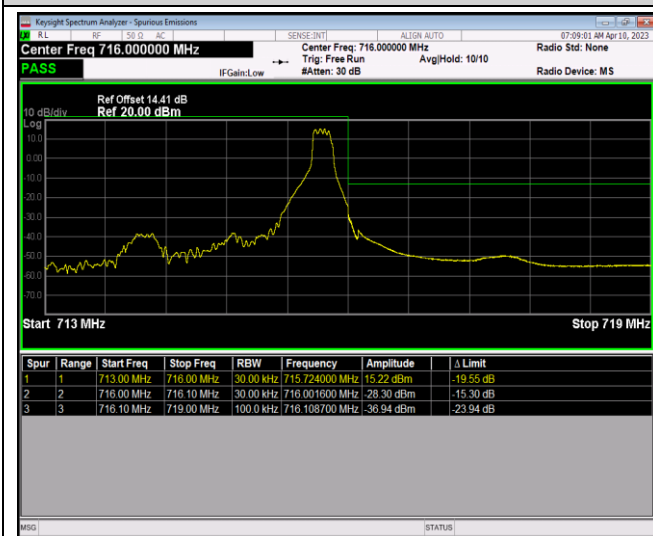

Band12-1.4MHz-16QAM-23173-1RB#5

Band12-1.4MHz-64QAM-23017-1RB#0