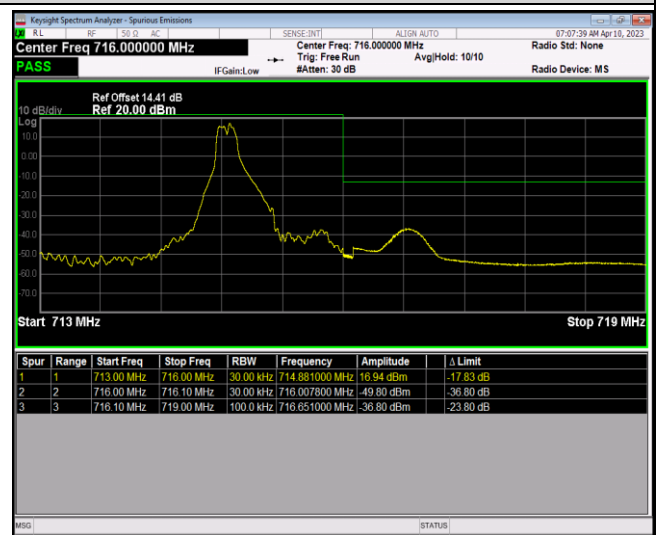

Band12-1.4MHz-16QAM-23173-1RB#0

Band12-1.4MHz-16QAM-23173-6RB#0