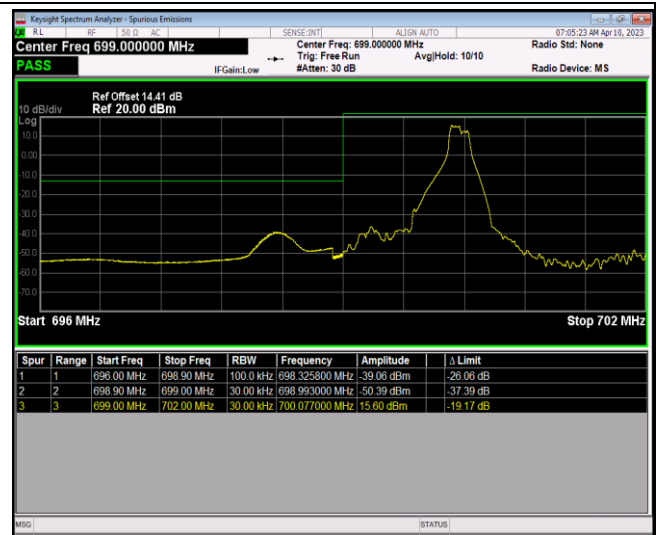

Band12-1.4MHz-16QAM-23173-1RB#5

Band12-1.4MHz-16QAM-23173-6RB#0

Band12-1.4MHz-64QAM-23017-1RB#0

Band12-1.4MHz-64QAM-23017-1RB#5

Band12-1.4MHz-64QAM-23017-6RB#0

Band12-1.4MHz-64QAM-23173-1RB#0

Band12-1.4MHz-64QAM-23173-1RB#5