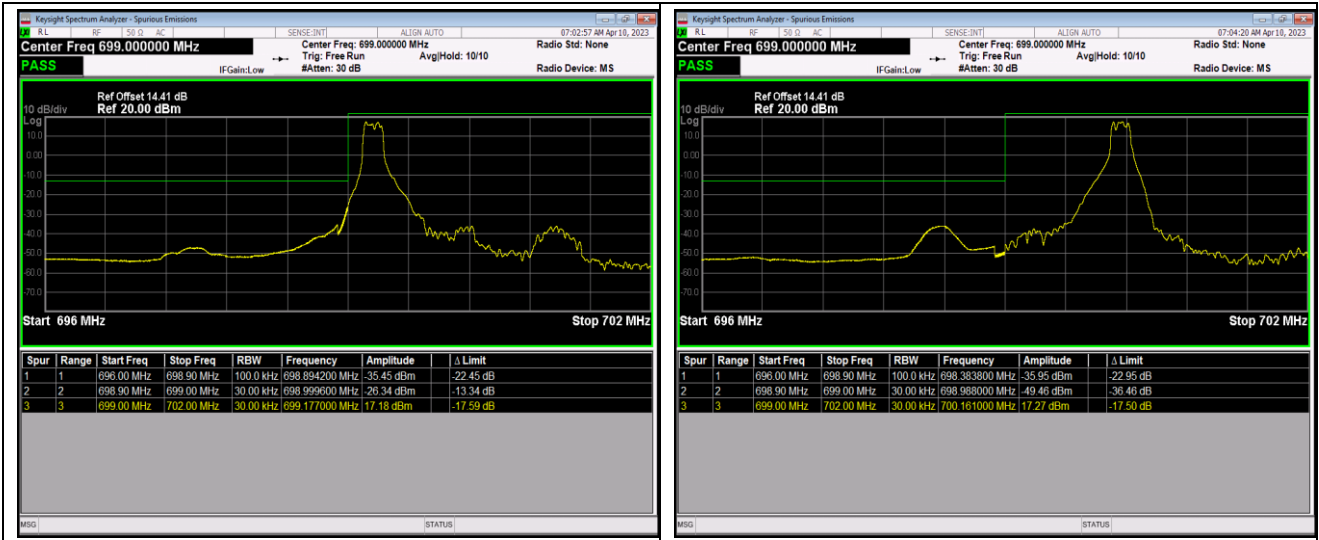

Band5-10MHz-64QAM-20600-1RB#0

Band5-10MHz-64QAM-20600-1RB#49

Band5-10MHz-64QAM-20600-50RB#0

Band12-1.4MHz-QPSK-23017-1RB#0

Band12-1.4MHz-QPSK-23017-1RB#5

Band12-1.4MHz-16QAM-23017-6RB#0

Band12-1.4MHz-16QAM-23173-1RB#0