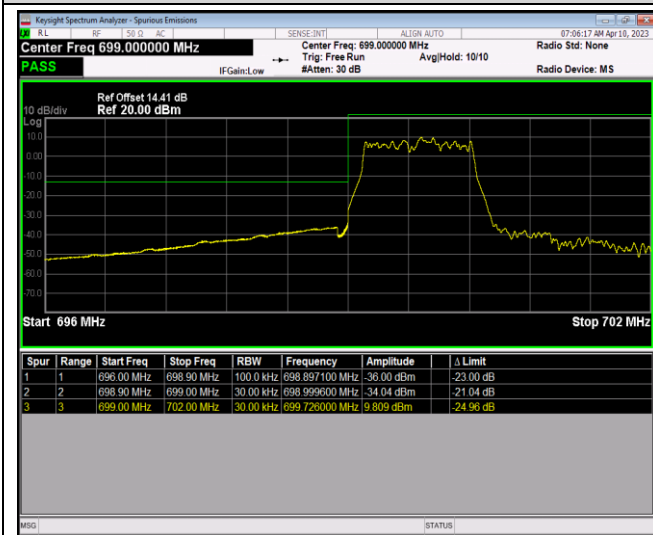

Band5-10MHz-64QAM-20600-1RB#0

Band5-10MHz-64QAM-20600-1RB#49

Band5-10MHz-64QAM-20600-50RB#0

Band12-1.4MHz-QPSK-23017-1RB#0

Band12-1.4MHz-QPSK-23017-1RB#5

Band12-1.4MHz-16QAM-23017-6RB#0

Band12-1.4MHz-16QAM-23173-1RB#0