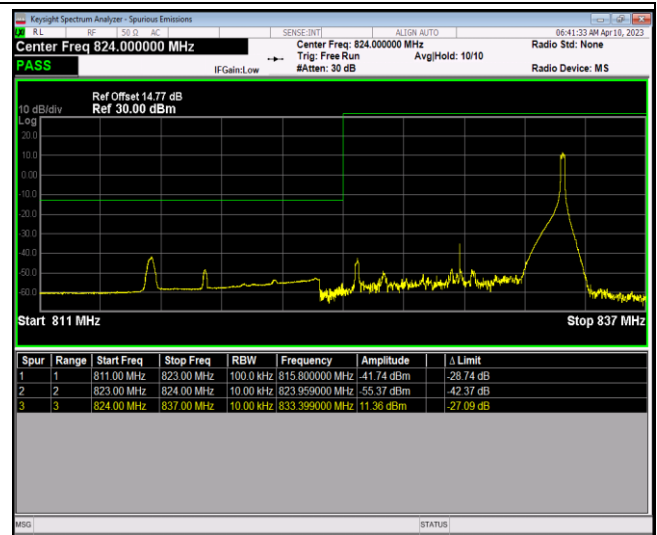

Band5-10MHz-QPSK-20450-1RB#49

Band5-10MHz-QPSK-20600-1RB#0