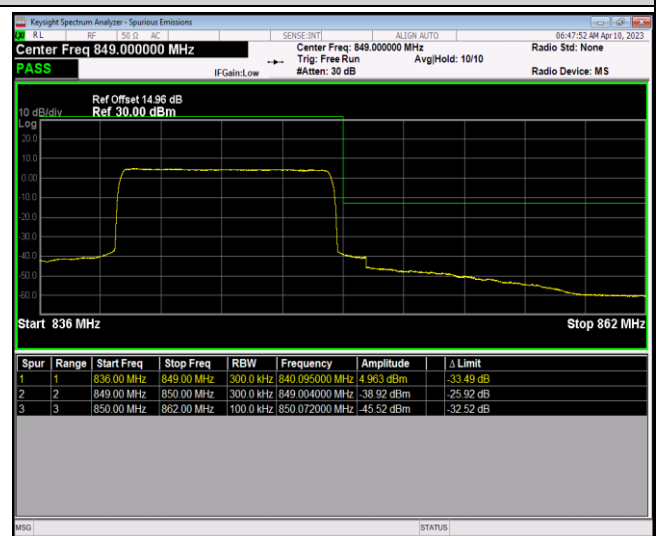

Band5-10MHz-64QAM-20600-1RB#0

Band5-10MHz-64QAM-20600-1RB#49

Band5-10MHz-64QAM-20600-50RB#0

Band12-1.4MHz-QPSK-23017-1RB#0

Band12-1.4MHz-QPSK-23017-1RB#5

Band12-1.4MHz-16QAM-23017-6RB#0

Band12-1.4MHz-16QAM-23173-1RB#0