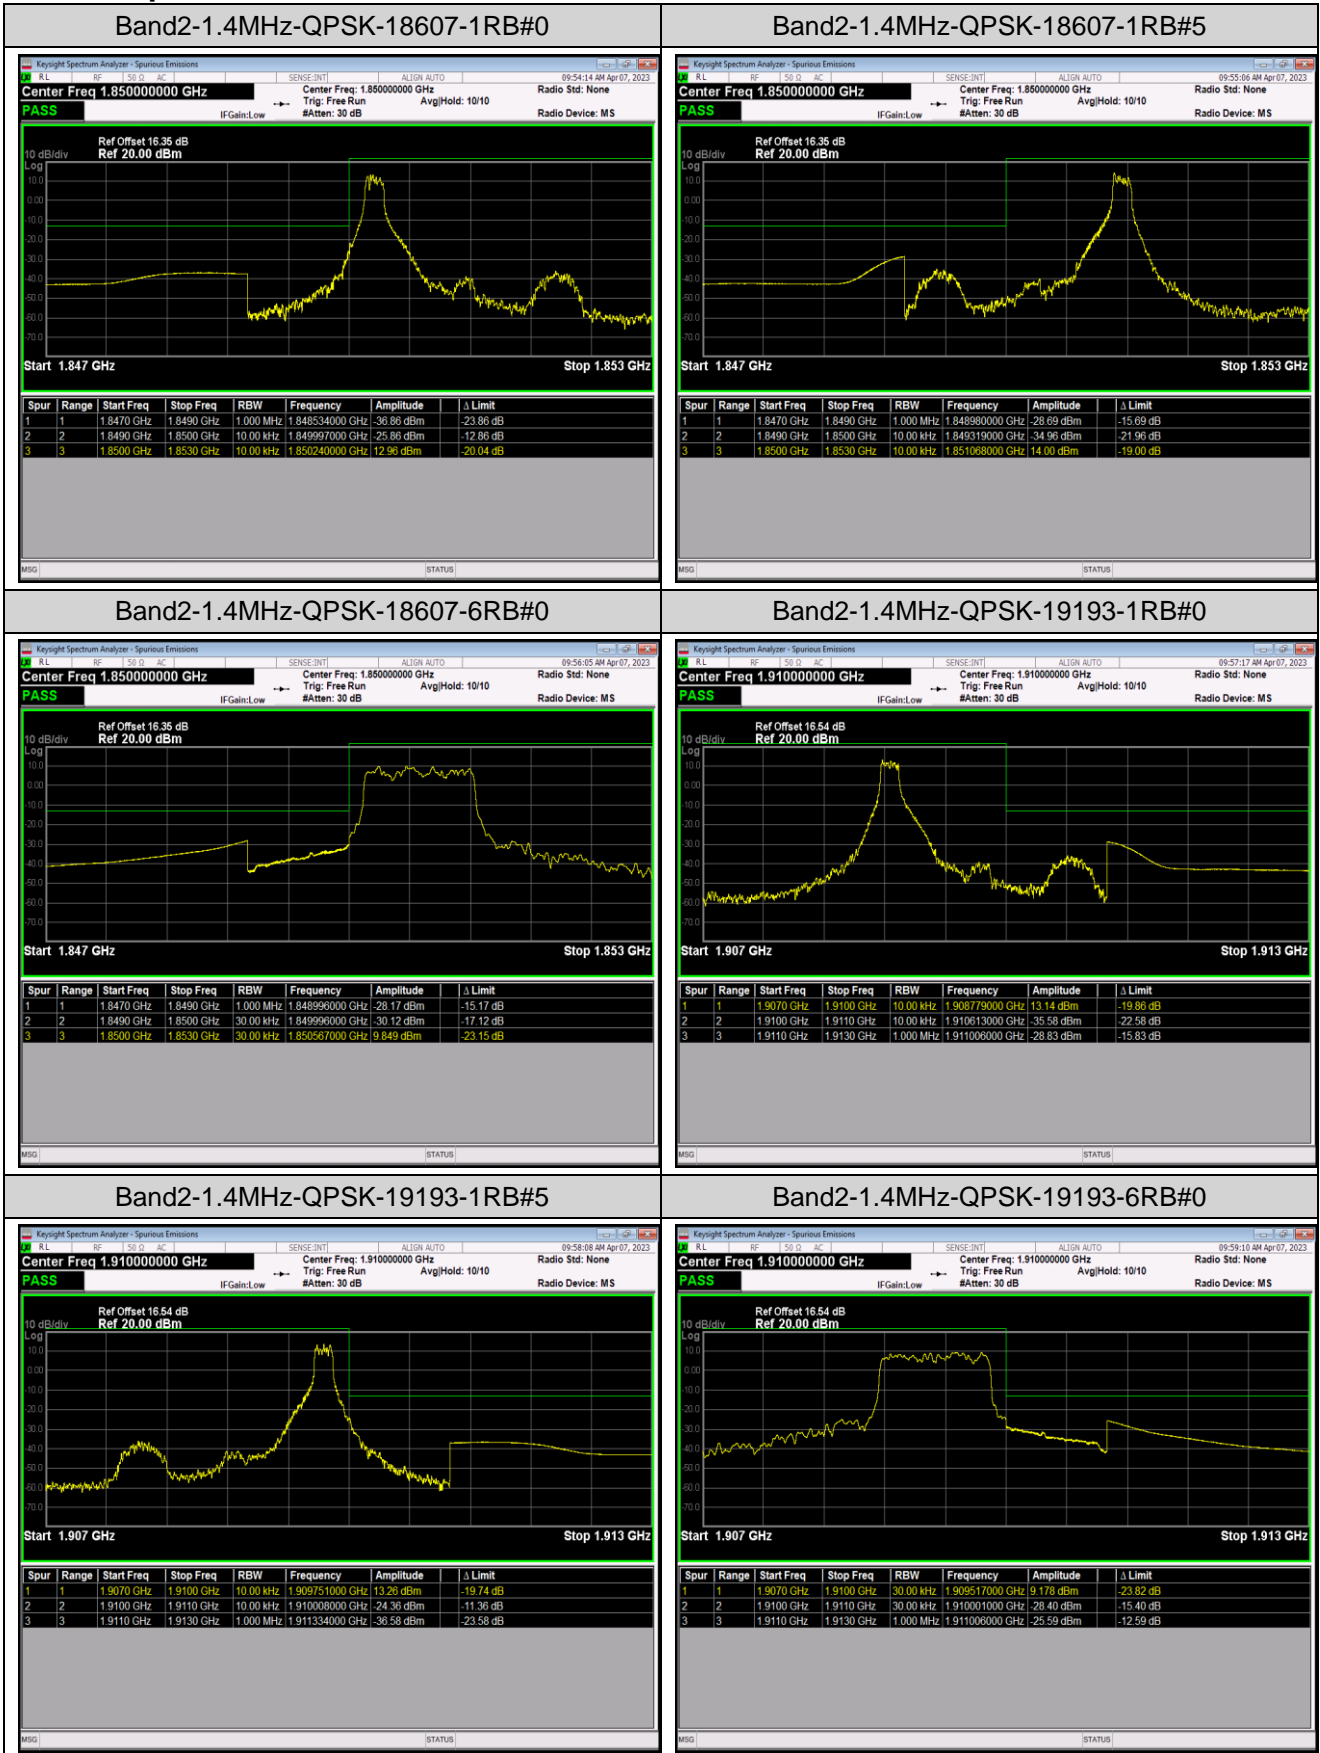

Test Graphs