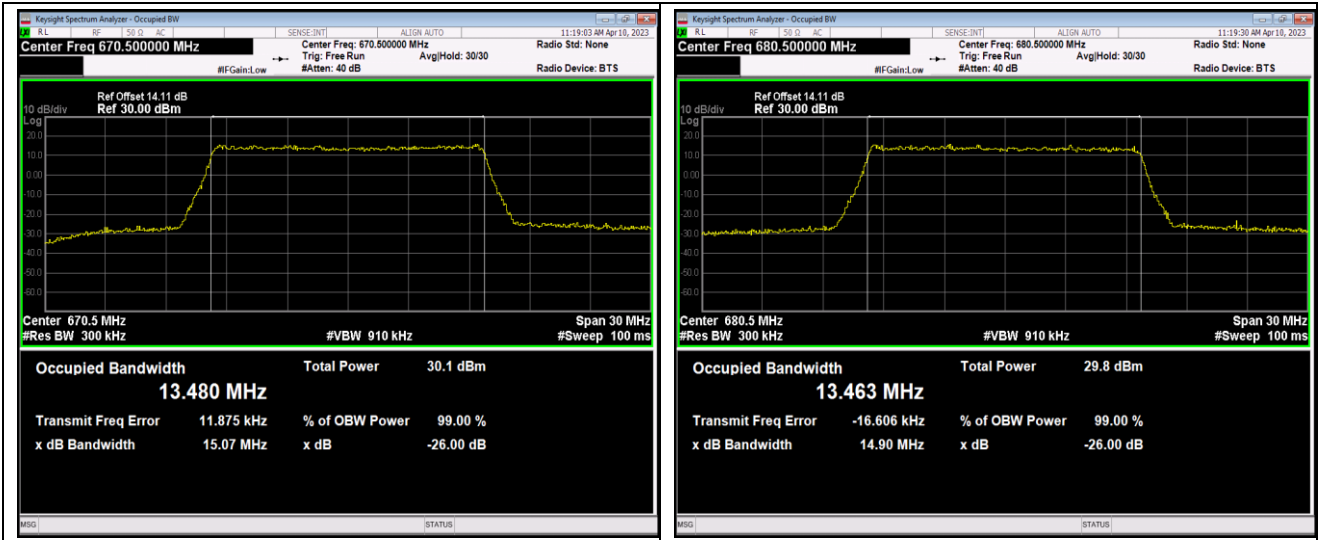

Band71-15MHz-QPSK-133297-75RB#0

Band71-15MHz-QPSK-133397-75RB#0

Band71-15MHz-16QAM-133197-75RB#0

Band71-15MHz-16QAM-133297-75RB#0

Band71-15MHz-16QAM-133397-75RB#0

Band71-15MHz-64QAM-133197-75RB#0

Band71-15MHz-64QAM-133297-75RB#0