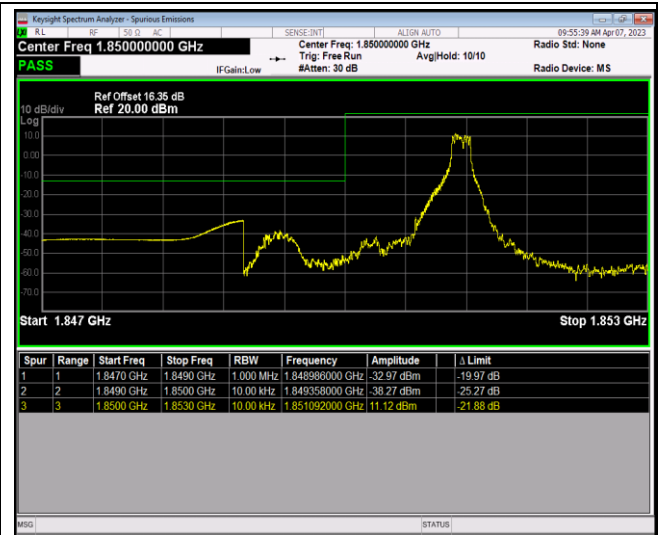

Remark: All bandwidth and all modulation had been tested, but only the worst case data displayed in this report.

Test Graphs

Band2-1.4MHz-64QAM-18607-6RB#0

Band2-1.4MHz-64QAM-19193-1RB#0

Band2-1.4MHz-64QAM-19193-1RB#5