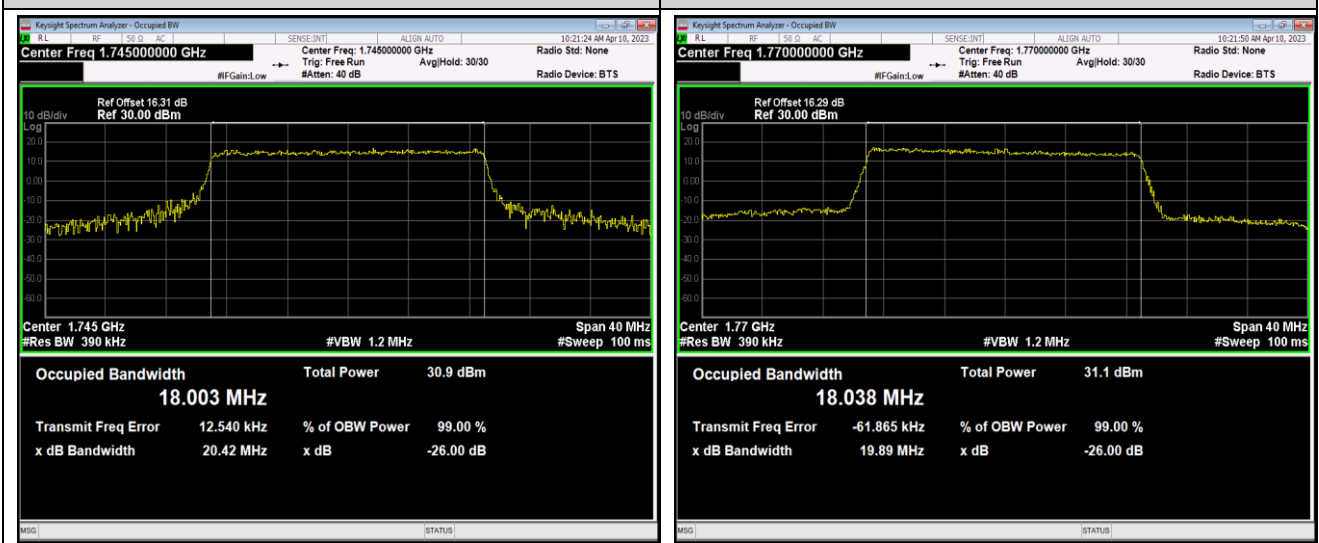

Band66-20MHz-QPSK-132322-100RB#0

Band66-20MHz-QPSK-132572-100RB#0