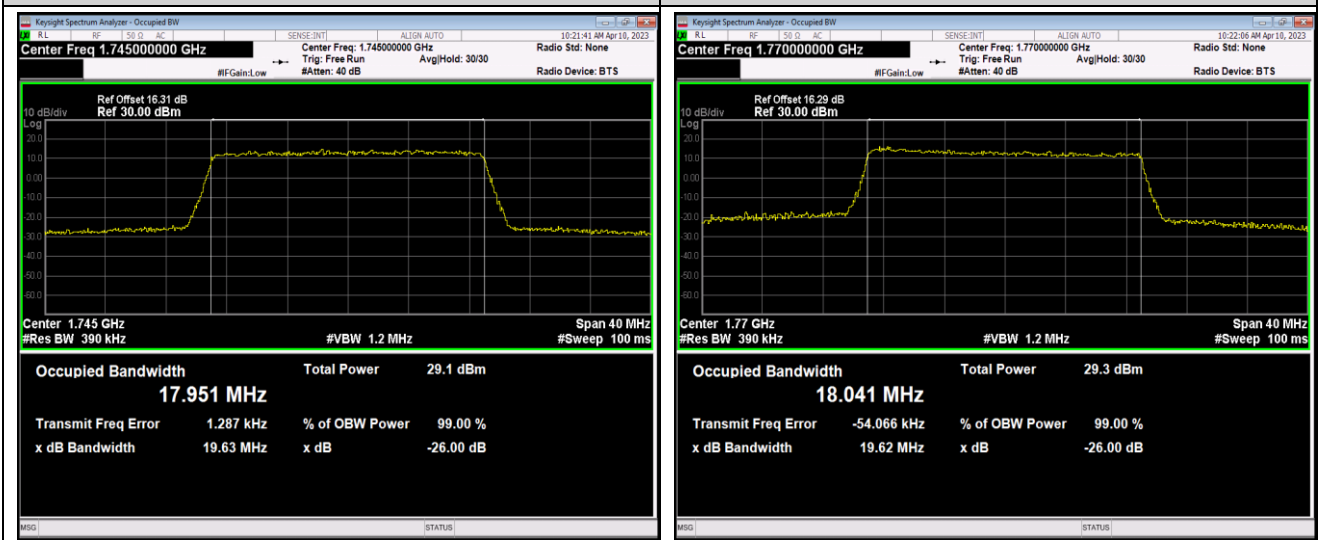

Band66-20MHz-64QAM-132322-100RB#0

Band66-20MHz-64QAM-132572-100RB#0