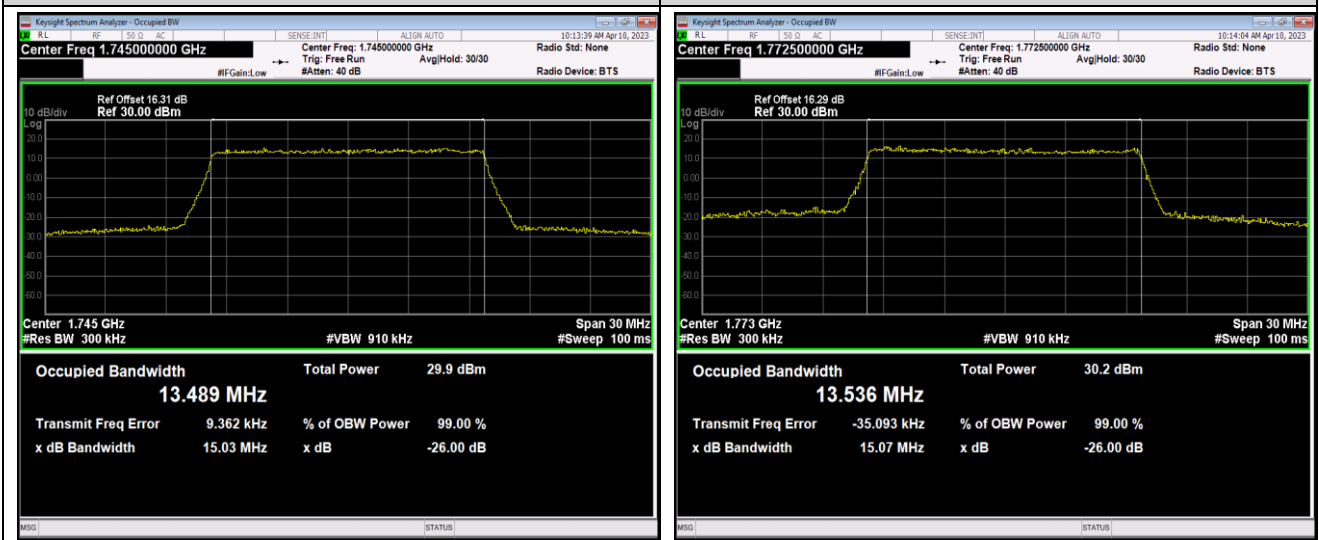

Band66-15MHz-QPSK-132597-75RB#0

Band66-15MHz-16QAM-132047-75RB#0

Band66-15MHz-16QAM-132322-75RB#0

Band66-15MHz-16QAM-132597-75RB#0

Band66-15MHz-64QAM-132047-75RB#0

Band66-15MHz-64QAM-132322-75RB#0

Band66-15MHz-64QAM-132597-75RB#0