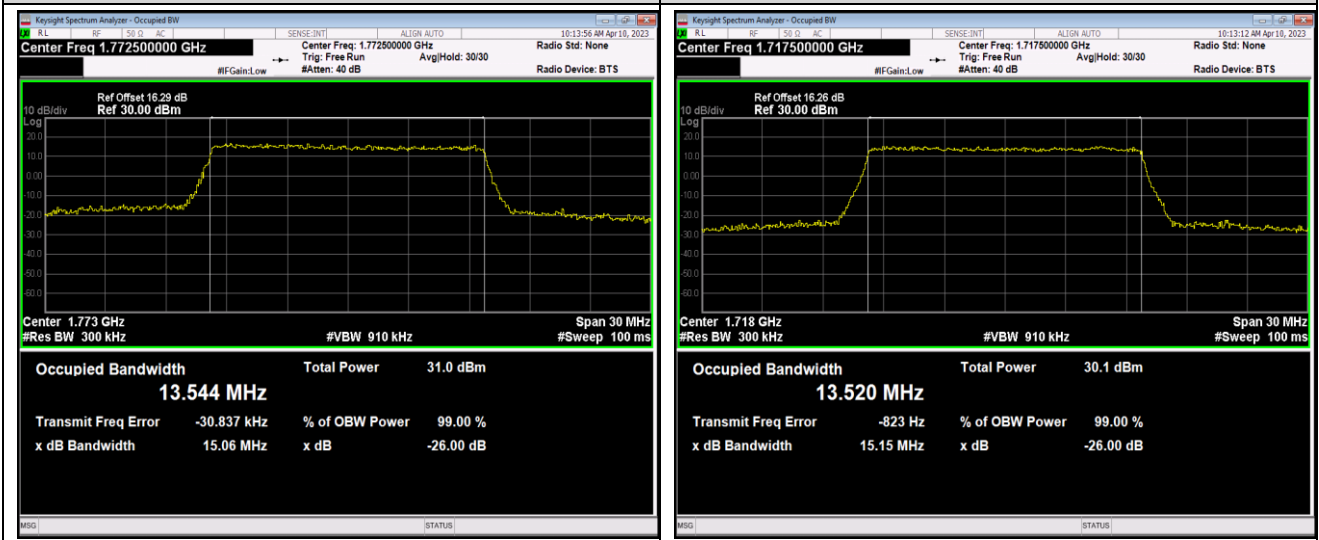

Band66-15MHz-QPSK-132597-75RB#0

Band66-15MHz-16QAM-132047-75RB#0

Band66-15MHz-16QAM-132322-75RB#0

Band66-15MHz-16QAM-132597-75RB#0

Band66-15MHz-64QAM-132047-75RB#0

Band66-15MHz-64QAM-132322-75RB#0

Band66-15MHz-64QAM-132597-75RB#0