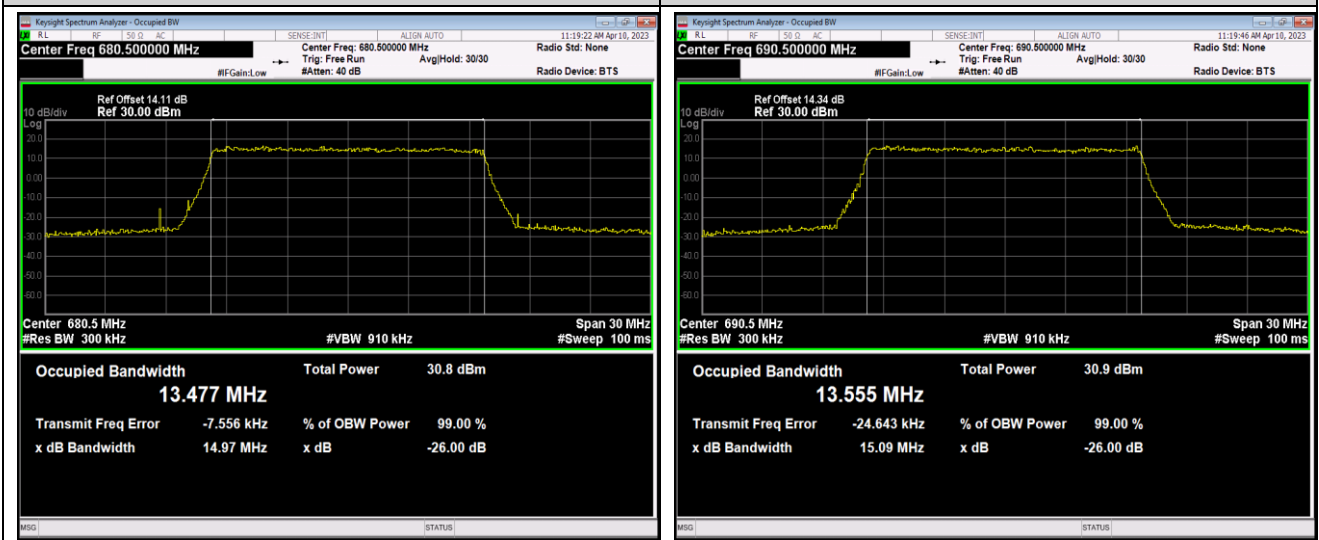

Band71-15MHz-QPSK-133297-75RB#0

Band71-15MHz-QPSK-133397-75RB#0

Band71-15MHz-16QAM-133197-75RB#0

Band71-15MHz-16QAM-133297-75RB#0

Band71-15MHz-16QAM-133397-75RB#0

Band71-15MHz-64QAM-133197-75RB#0

Band71-15MHz-64QAM-133297-75RB#0