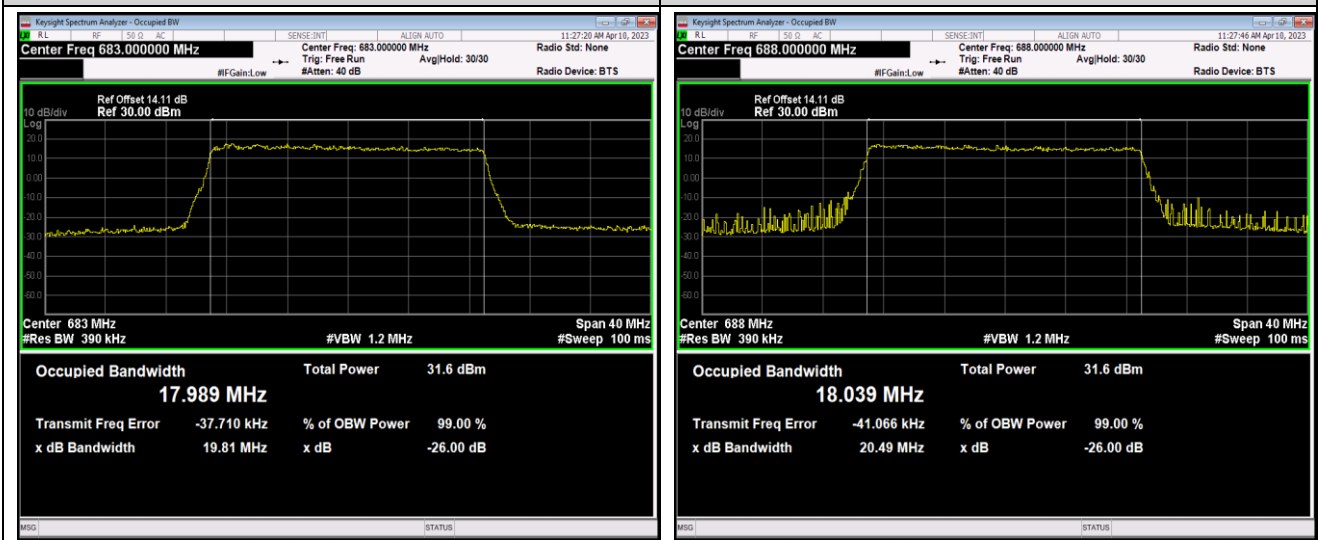

Band71-20MHz-QPSK-133322-100RB#0

Band71-20MHz-QPSK-133372-100RB#0