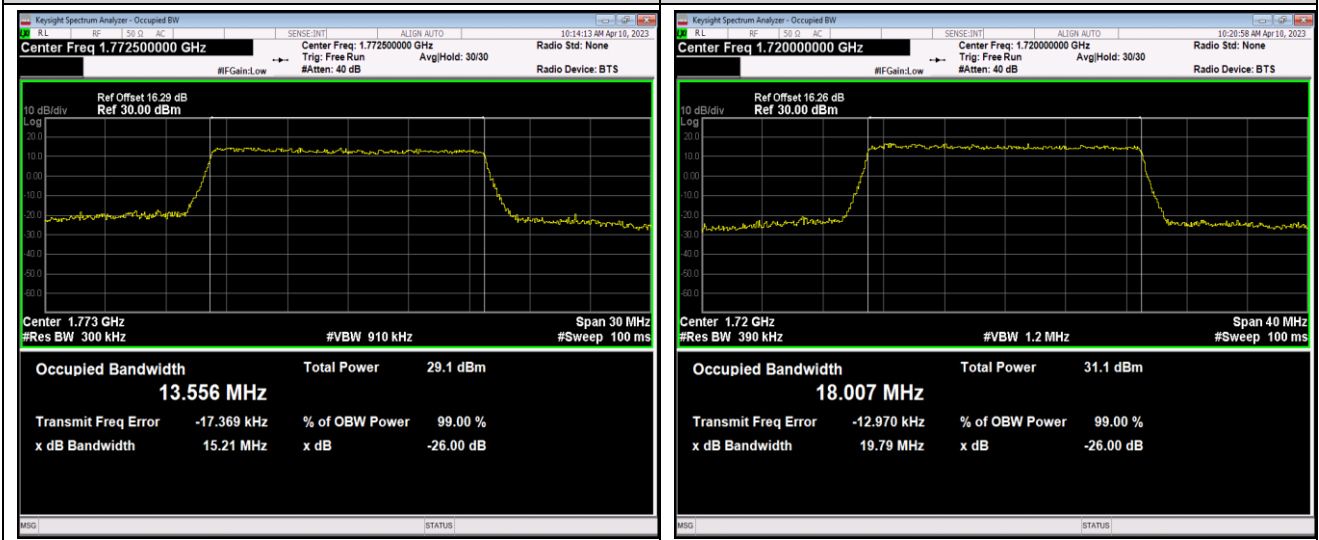

Band66-15MHz-64QAM-132597-75RB#0

Band66-20MHz-QPSK-132072-100RB#0