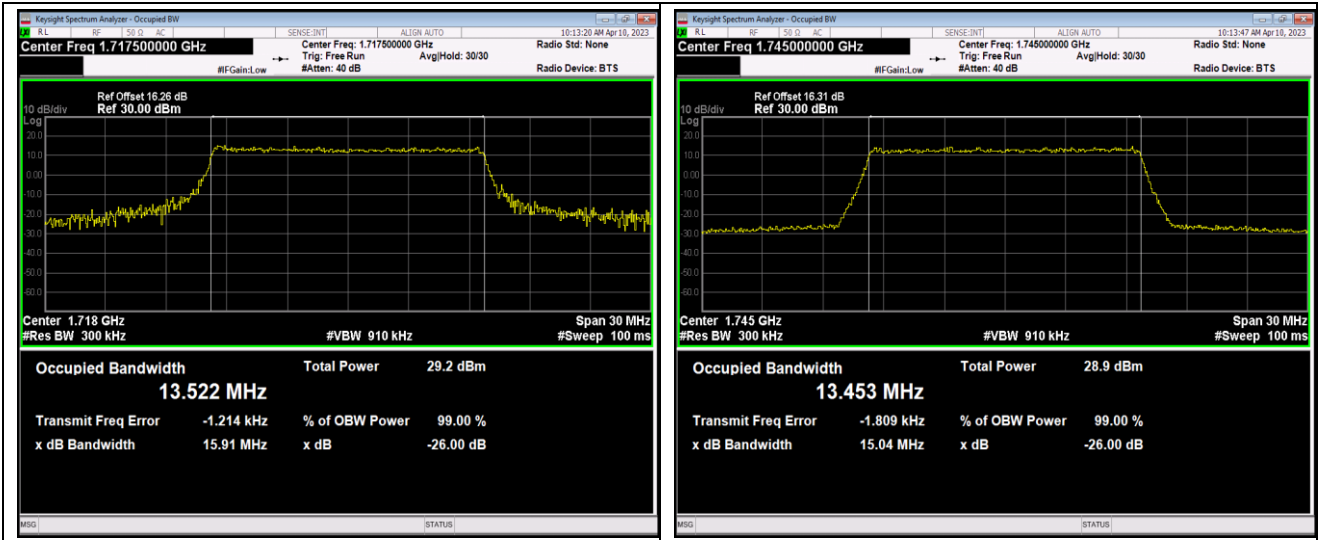

Band66-15MHz-QPSK-132597-75RB#0

Band66-15MHz-16QAM-132047-75RB#0

Band66-15MHz-16QAM-132322-75RB#0

Band66-15MHz-16QAM-132597-75RB#0

Band66-15MHz-64QAM-132047-75RB#0

Band66-15MHz-64QAM-132322-75RB#0

Band66-15MHz-64QAM-132597-75RB#0