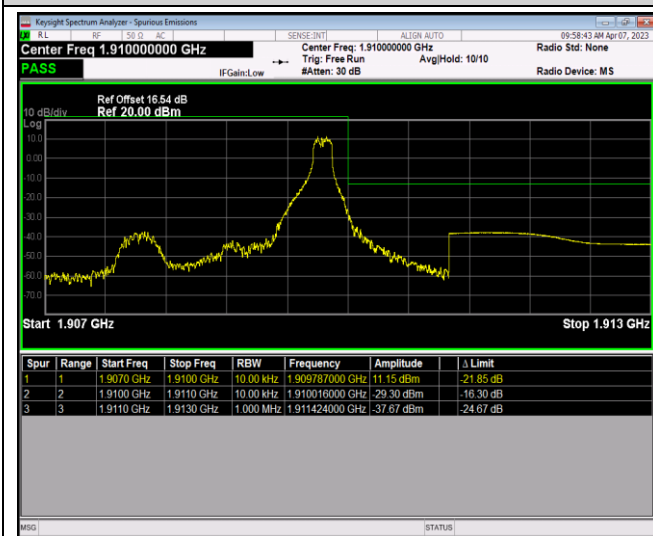

Band2-1.4MHz-64QAM-19193-1RB#5

Band2-20MHz-QPSK-18700-1RB#0