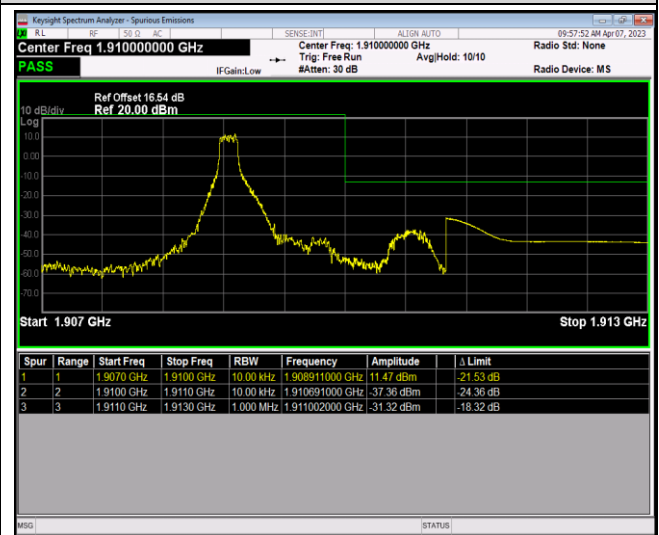

Remark: All bandwidth and all modulation had been tested, but only the worst case data displayed in this report.

Test Graphs

Band2-1.4MHz-64QAM-18607-6RB#0

Band2-1.4MHz-64QAM-19193-1RB#0

Band2-1.4MHz-64QAM-19193-1RB#5