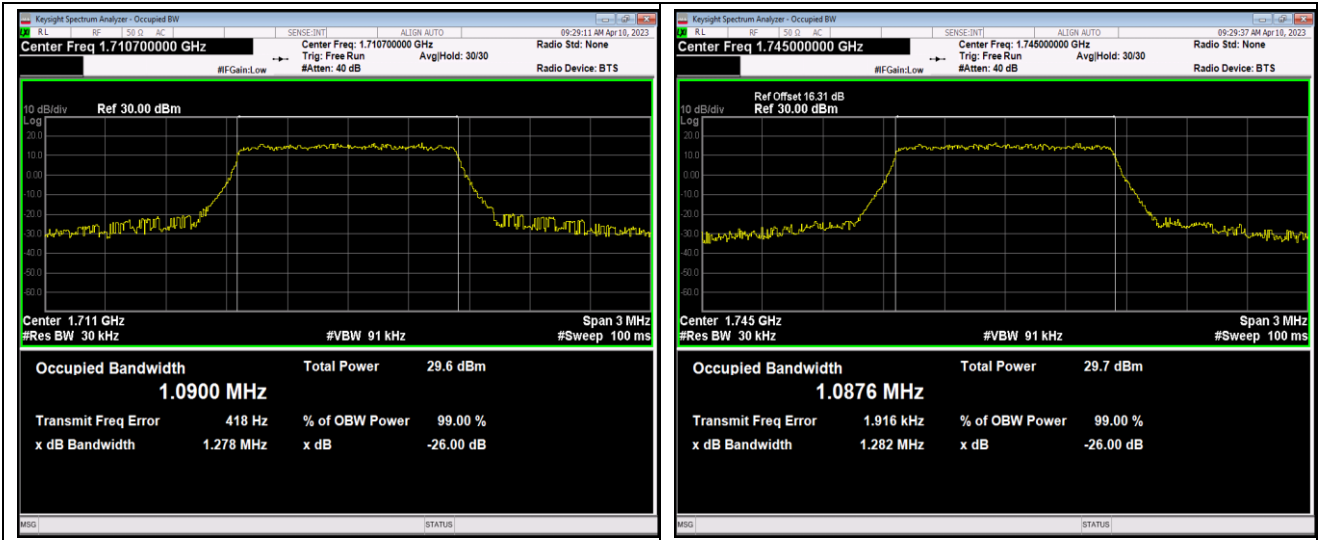

Band41-20MHz-64QAM-39750-100RB#0

Band41-20MHz-64QAM-40620-100RB#0

Band41-20MHz-64QAM-41490-100RB#0

Band66-1.4MHz-QPSK-131979-6RB#0

Band66-1.4MHz-QPSK-132322-6RB#0

Band66-1.4MHz-QPSK-132665-6RB#0

Band66-1.4MHz-16QAM-131979-6RB#0