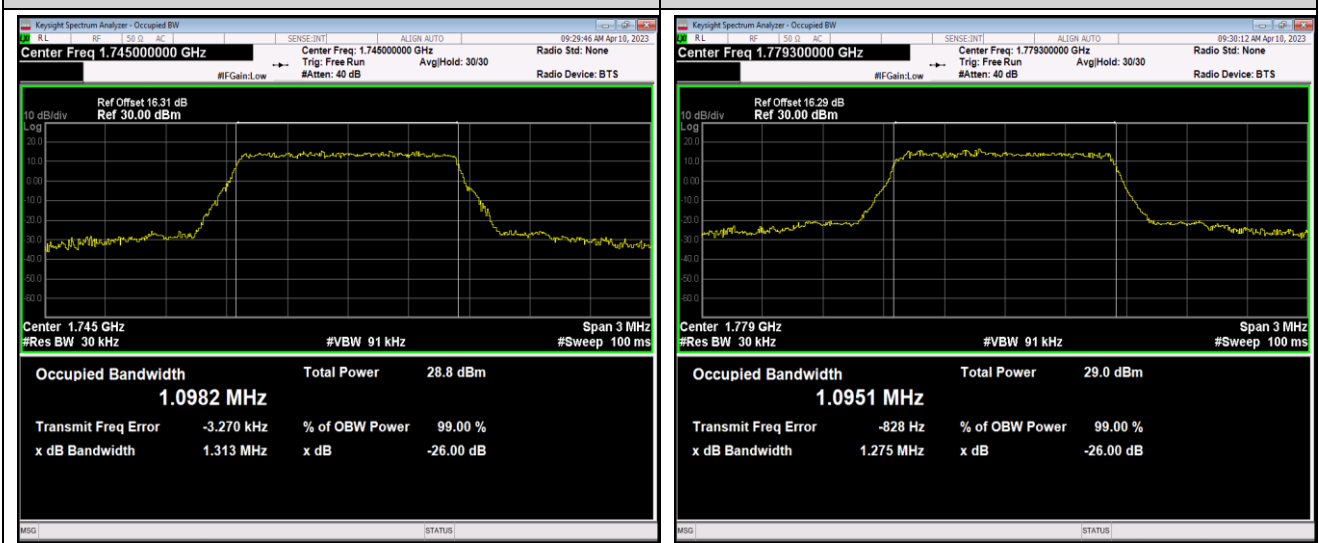

Band66-1.4MHz-16QAM-132322-6RB#0

Band66-1.4MHz-16QAM-132665-6RB#0

Band66-1.4MHz-64QAM-131979-6RB#0

Band66-1.4MHz-64QAM-132322-6RB#0