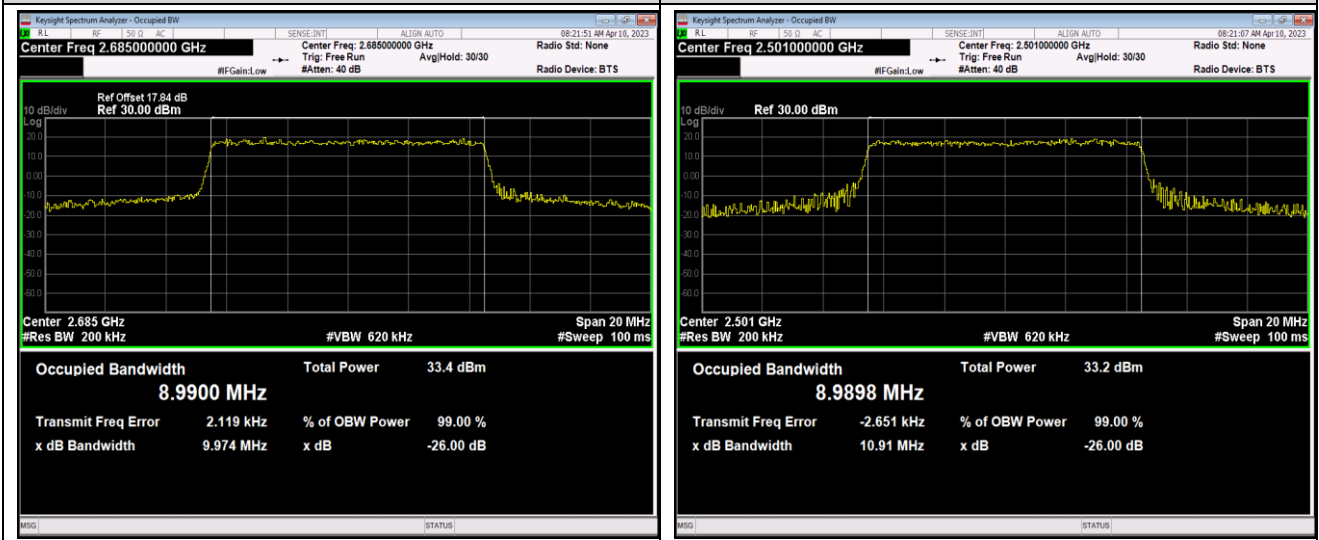

Band41-10MHz-16QAM-41540-50RB#0

Band41-10MHz-64QAM-39700-50RB#0

Band41-10MHz-64QAM-40620-50RB#0

Band41-10MHz-64QAM-41540-50RB#0