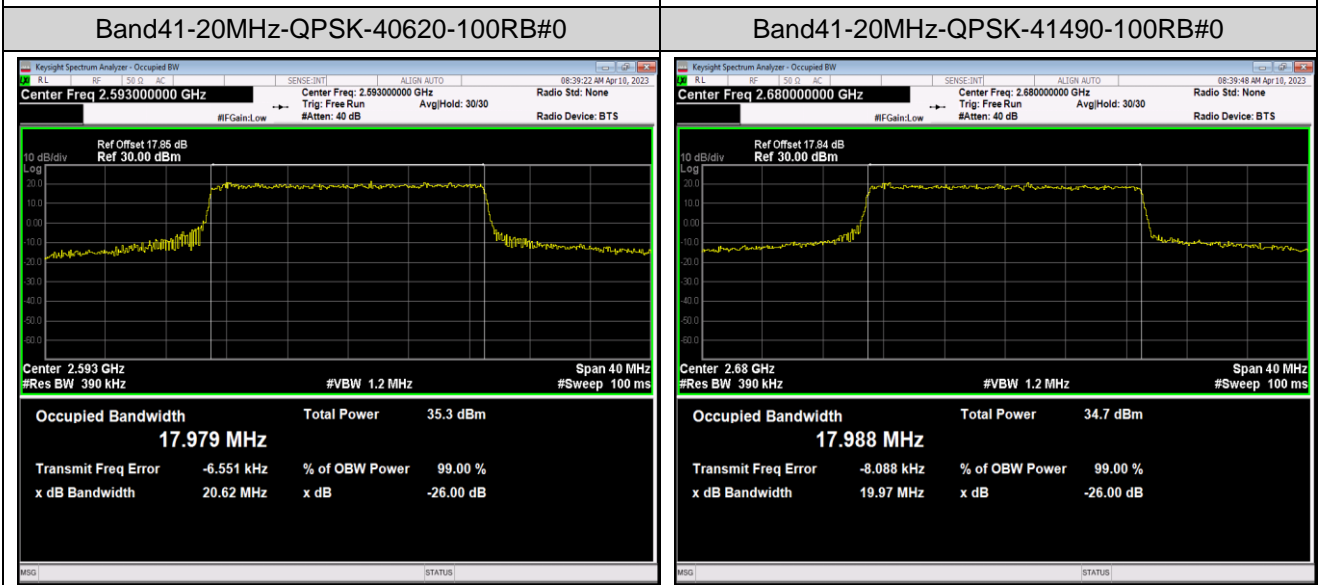

Band 41-20MHz-16QAM-39750-100RB#0   Band 41-20MHz-16QAM-40620-100RB#0