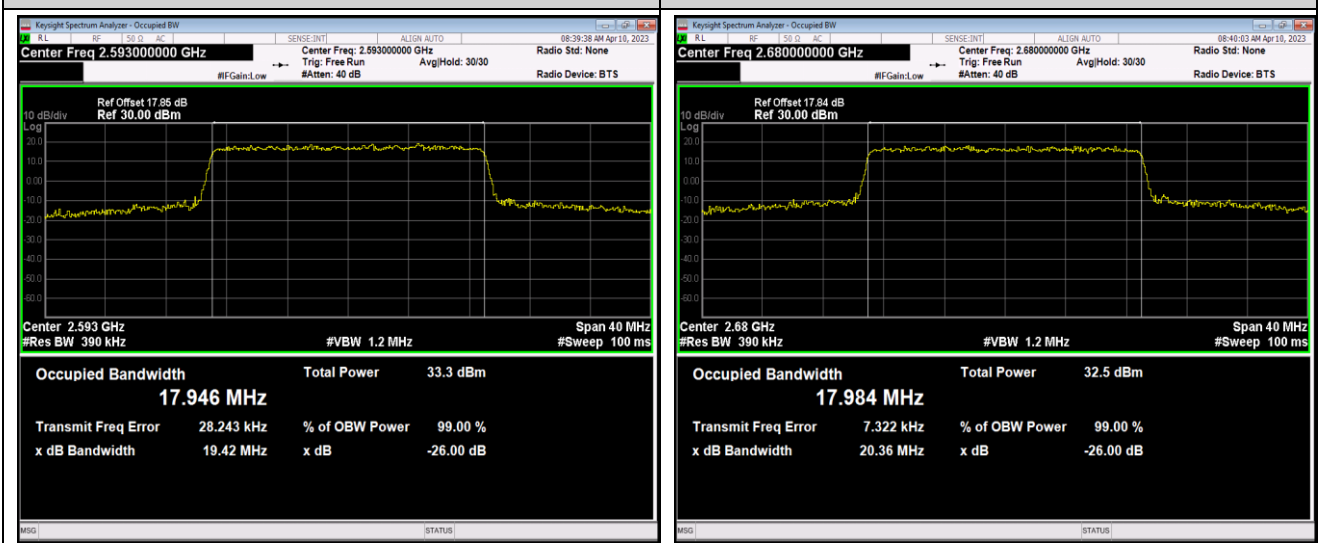

Band41-20MHz-64QAM-40620-100RB#0

Band41-20MHz-64QAM-41490-100RB#0

Band66-1.4MHz-QPSK-131979-6RB#0

Band66-1.4MHz-QPSK-132322-6RB#0