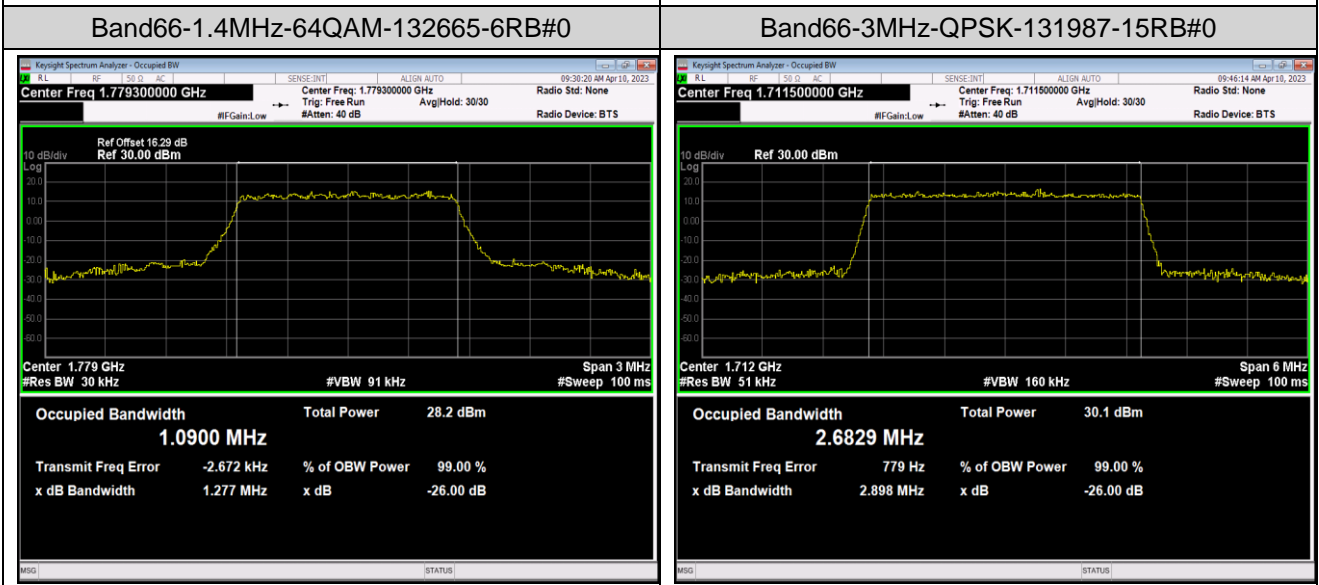

Band66-1.4MHz-16QAM-132322-6RB#0

Band66-1.4MHz-16QAM-132665-6RB#0

Band66-1.4MHz-64QAM-131979-6RB#0

Band66-1.4MHz-64QAM-132322-6RB#0

Band66-3MHz-16QAM-132657-15RB#0

Band66-3MHz-64QAM-131987-15RB#0

Band66-3MHz-64QAM-132322-15RB#0