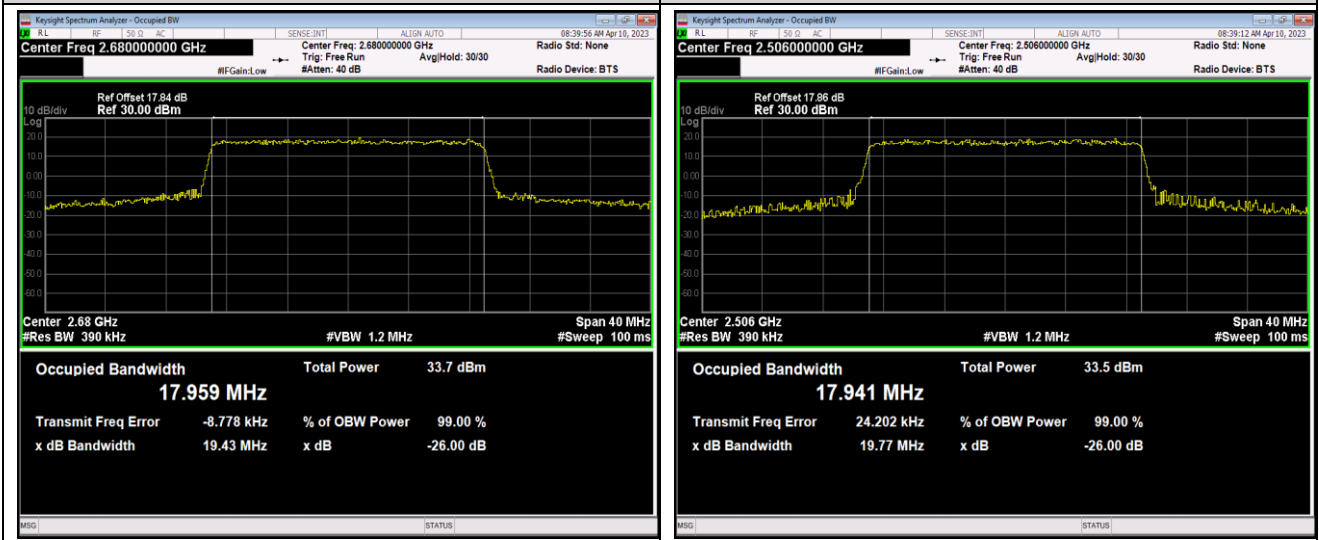

Band41-20MHz-16QAM-41490-100RB#0

Band41-20MHz-64QAM-39750-100RB#0

Band41-20MHz-64QAM-40620-100RB#0

Band41-20MHz-64QAM-41490-100RB#0