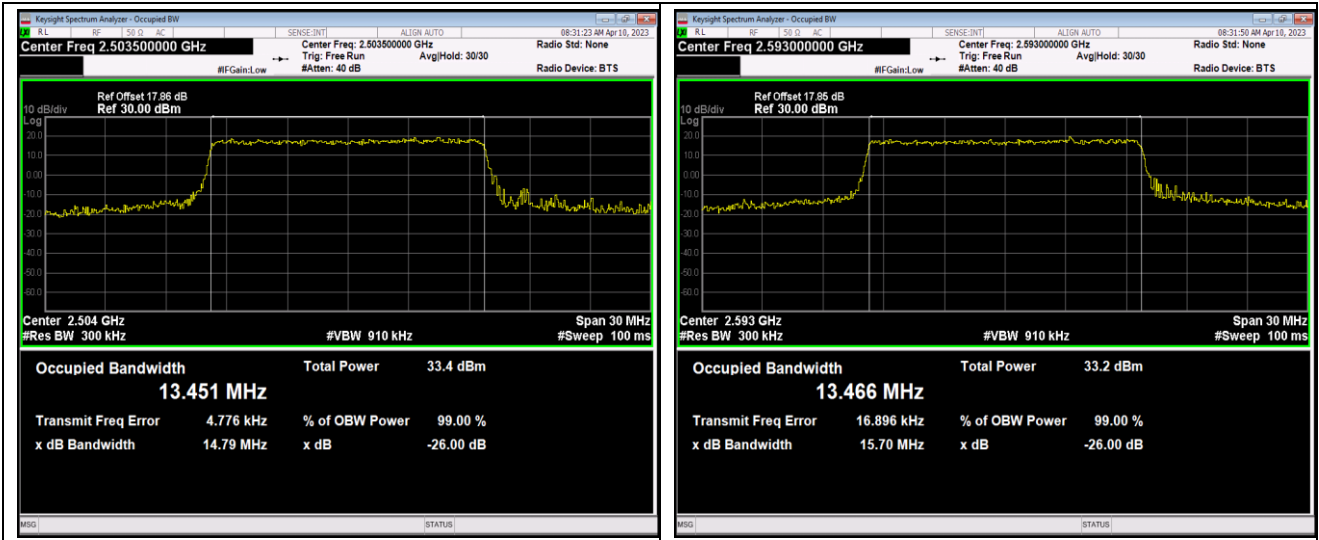

Band41-15MHz-64QAM-39725-75RB#0

Band41-15MHz-64QAM-40620-75RB#0