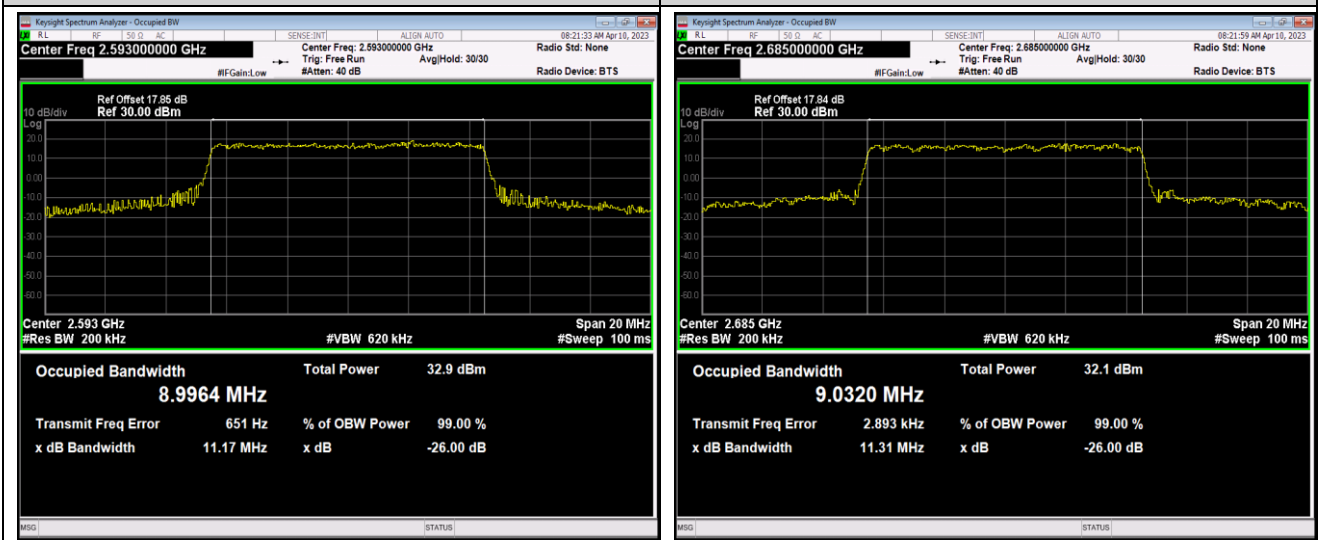

Band41-10MHz-64QAM-40620-50RB#0

Band41-10MHz-64QAM-41540-50RB#0

Band41-15MHz-QPSK-39725-75RB#0

Band41-15MHz-QPSK-40620-75RB#0