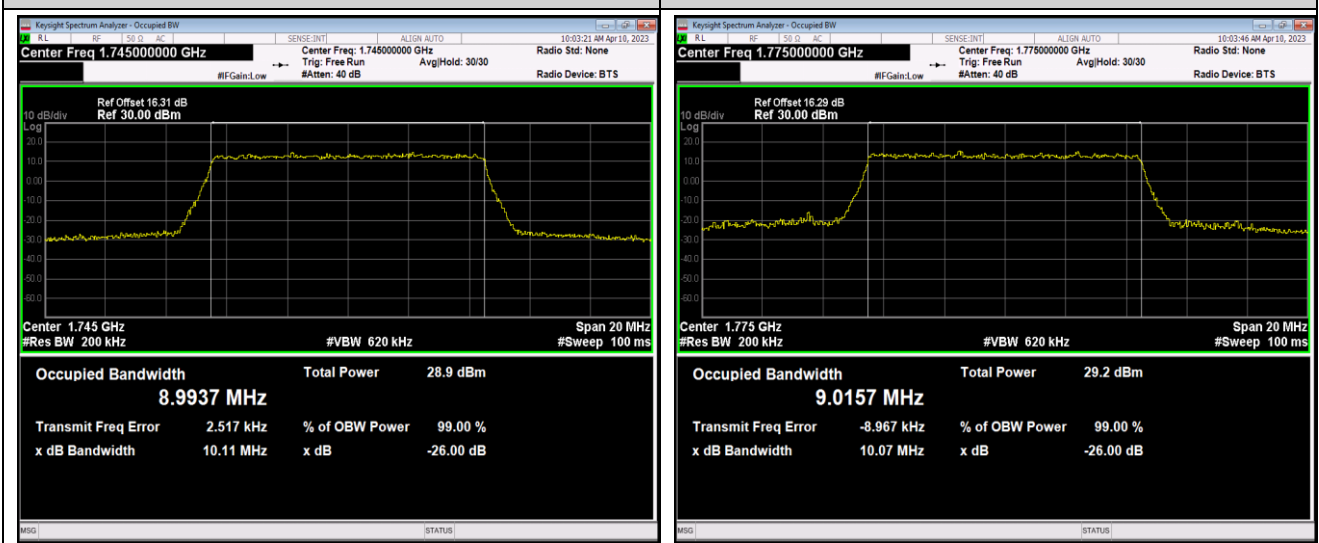

Band66-10MHz-64QAM-132322-50RB#0

Band66-10MHz-64QAM-132622-50RB#0

Band66-15MHz-QPSK-132047-75RB#0

Band66-15MHz-QPSK-132322-75RB#0