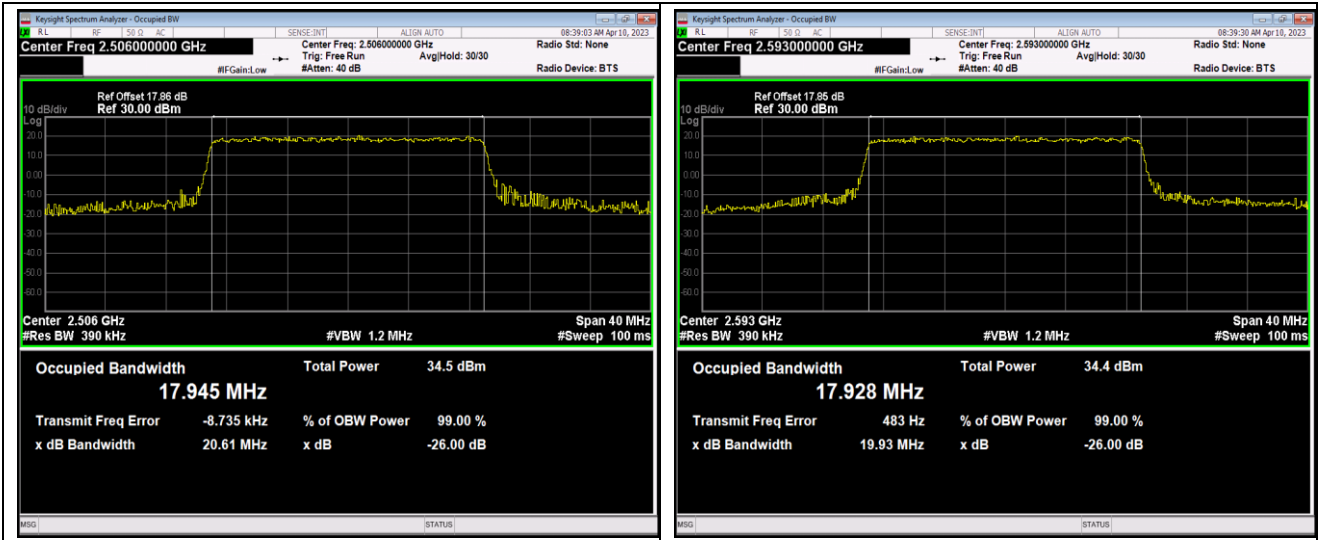

Band41-15MHz-16QAM-40620-75RB#0

Band41-15MHz-16QAM-41515-75RB#0

Band41-15MHz-64QAM-39725-75RB#0

Band41-15MHz-64QAM-40620-75RB#0

Band 41-20MHz-16QAM-39750-100RB#0      Band 41-20MHz-16QAM-40620-100RB#0

Band41-20MHz-16QAM-41490-100RB#0