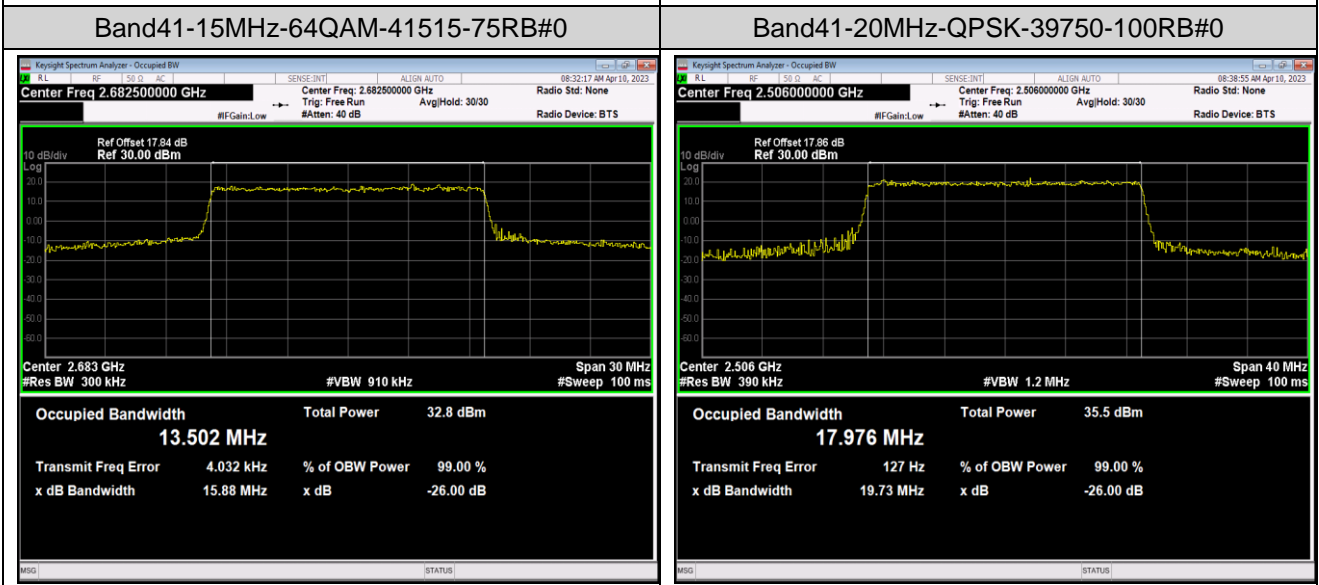

Band 41-20MHz-16QAM-39750-100RB#0   Band 41-20MHz-16QAM-40620-100RB#0