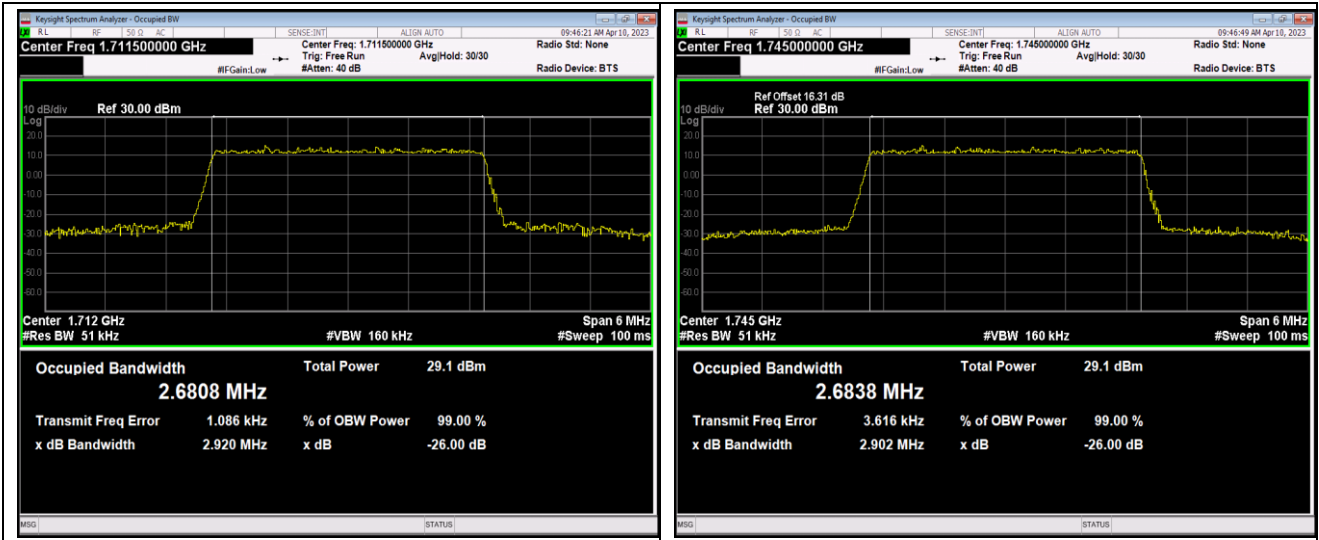

Band66-1.4MHz-16QAM-132322-6RB#0

Band66-1.4MHz-16QAM-132665-6RB#0

Band66-1.4MHz-64QAM-131979-6RB#0

Band66-1.4MHz-64QAM-132322-6RB#0

Band66-3MHz-16QAM-132657-15RB#0

Band66-3MHz-64QAM-131987-15RB#0

Band66-3MHz-64QAM-132322-15RB#0