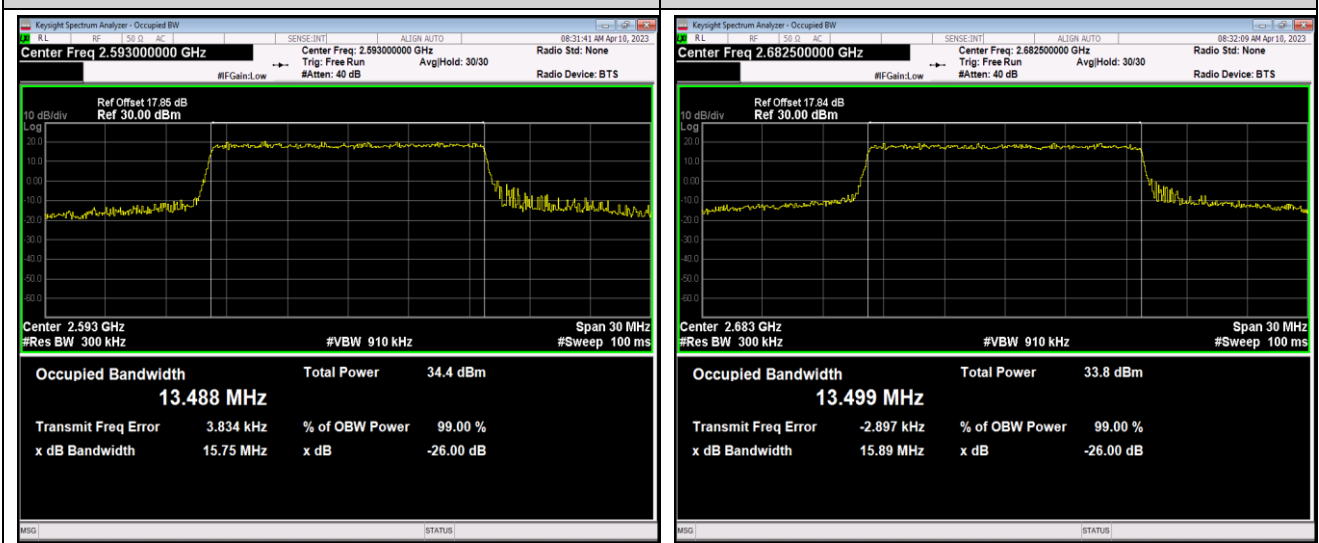

Band41-15MHz-16QAM-40620-75RB#0

Band41-15MHz-16QAM-41515-75RB#0

Band41-15MHz-64QAM-39725-75RB#0

Band41-15MHz-64QAM-40620-75RB#0