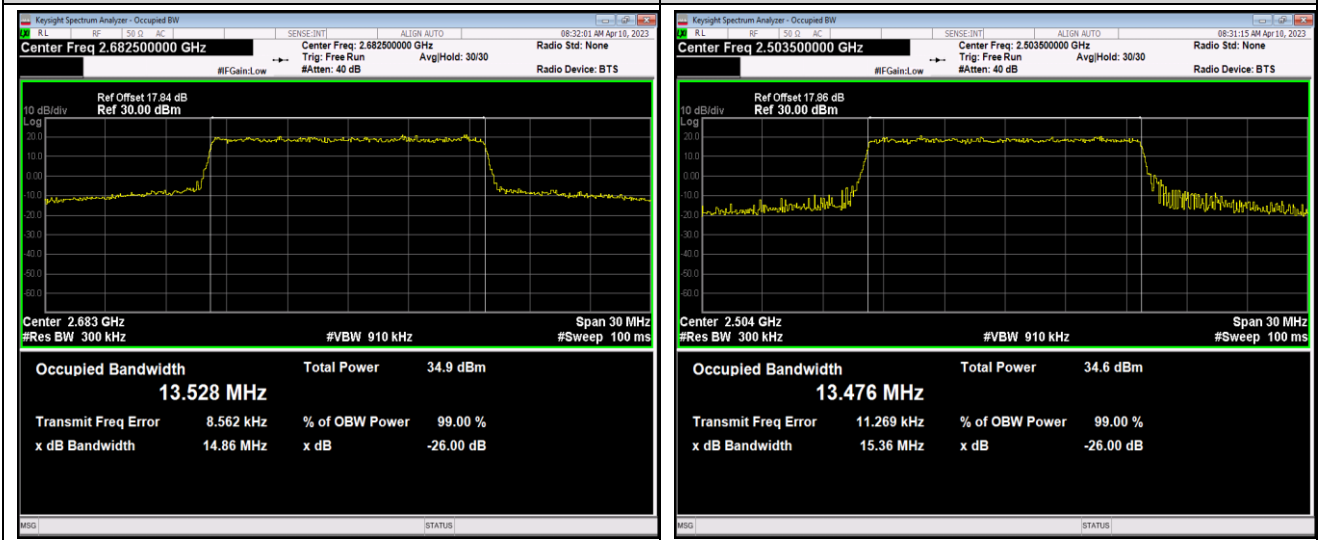

Band41-10MHz-64QAM-39700-50RB#0

Band41-10MHz-64QAM-40620-50RB#0

Band41-10MHz-64QAM-41540-50RB#0

Band41-15MHz-QPSK-39725-75RB#0

Band41-15MHz-QPSK-40620-75RB#0

Band41-15MHz-QPSK-41515-75RB#0

Band41-15MHz-16QAM-39725-75RB#0