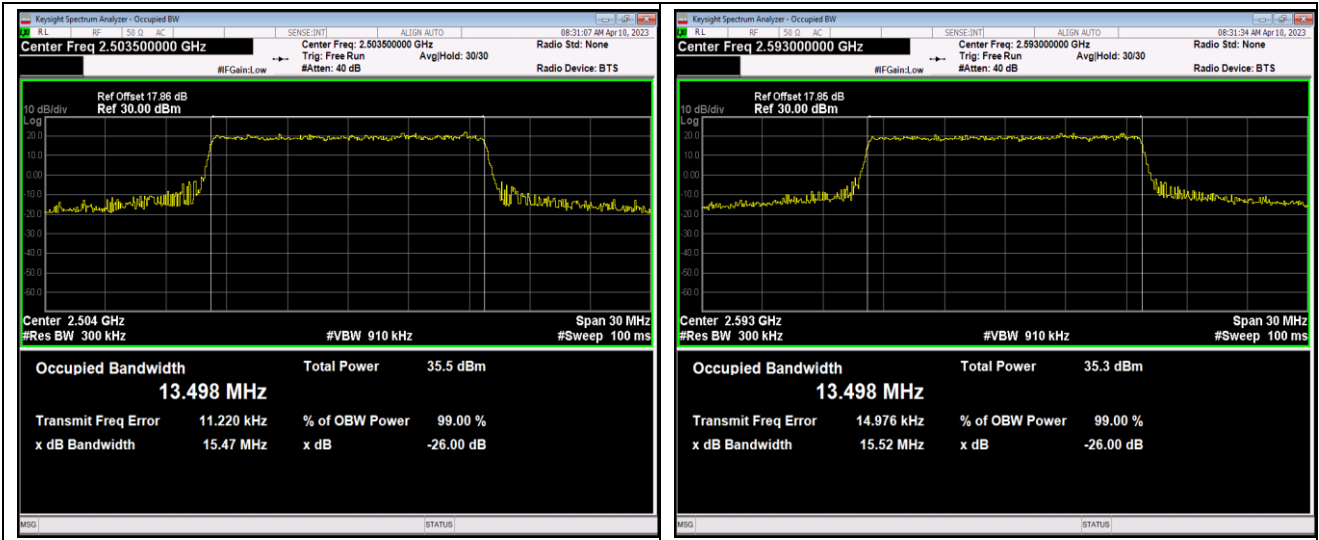

Band41-10MHz-64QAM-39700-50RB#0

Band41-10MHz-64QAM-40620-50RB#0

Band41-10MHz-64QAM-41540-50RB#0

Band41-15MHz-QPSK-39725-75RB#0

Band41-15MHz-QPSK-40620-75RB#0

Band41-15MHz-QPSK-41515-75RB#0

Band41-15MHz-16QAM-39725-75RB#0