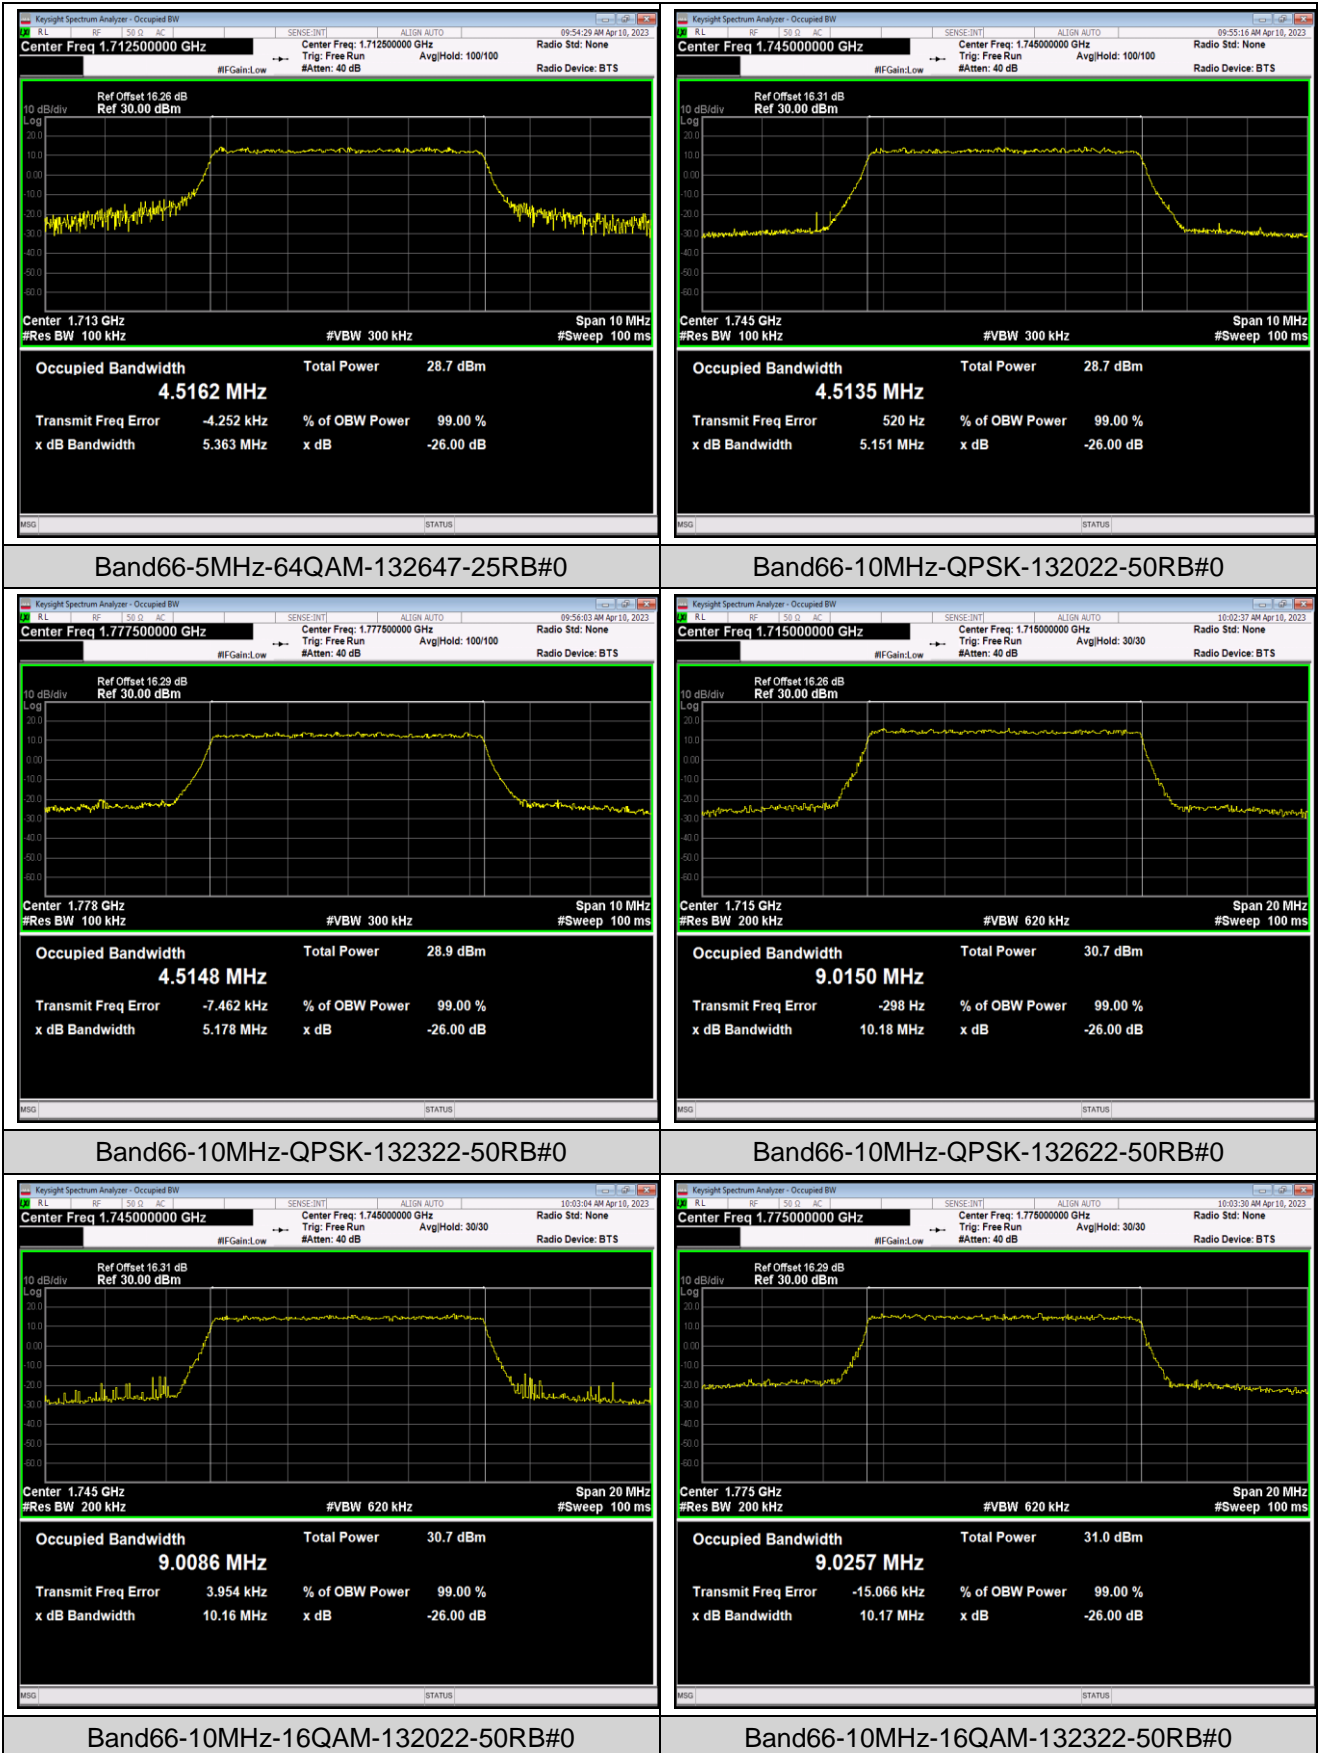

Band66-5MHz-64QAM-131997-25RB#0

Band66-5MHz-64QAM-132322-25RB#0