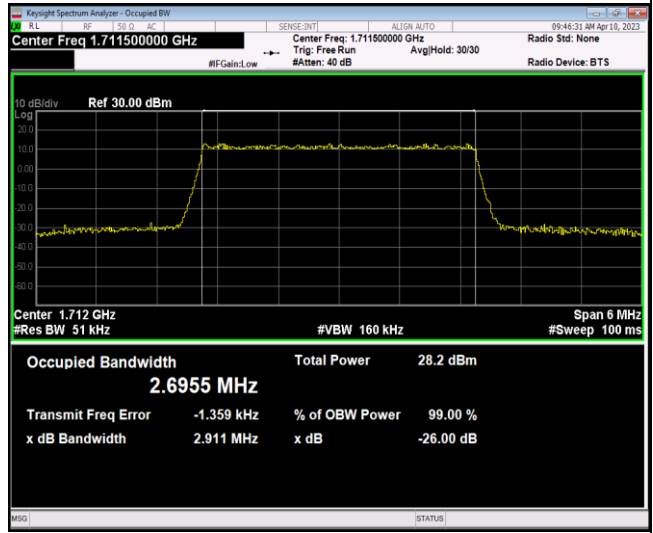

Band66-1.4MHz-16QAM-132322-6RB#0

Band66-1.4MHz-16QAM-132665-6RB#0

Band66-1.4MHz-64QAM-131979-6RB#0

Band66-1.4MHz-64QAM-132322-6RB#0

Band66-3MHz-16QAM-132657-15RB#0

Band66-3MHz-64QAM-131987-15RB#0

Band66-3MHz-64QAM-132322-15RB#0