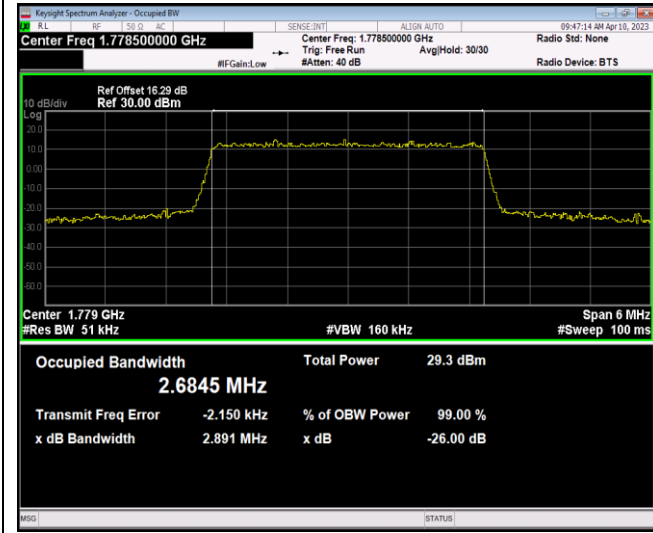

Band66-1.4MHz-16QAM-132322-6RB#0

Band66-1.4MHz-16QAM-132665-6RB#0

Band66-1.4MHz-64QAM-131979-6RB#0

Band66-1.4MHz-64QAM-132322-6RB#0

Band66-3MHz-16QAM-132657-15RB#0

Band66-3MHz-64QAM-131987-15RB#0

Band66-3MHz-64QAM-132322-15RB#0