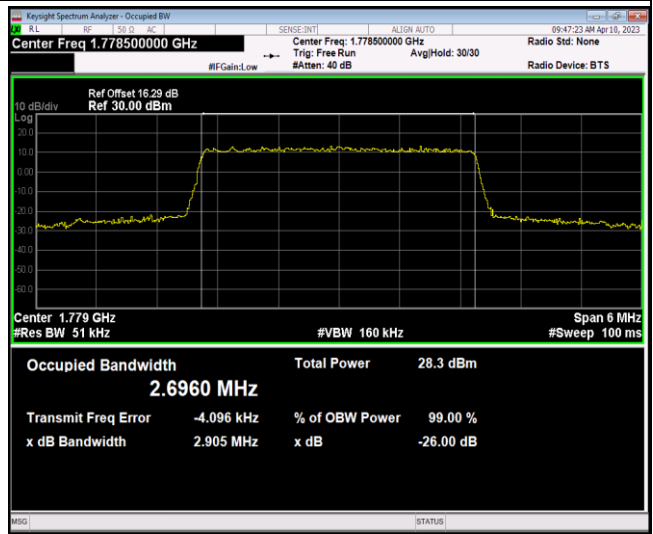

Band66-3MHz-64QAM-132657-15RB#0

Band66-5MHz-QPSK-132322-25RB#0