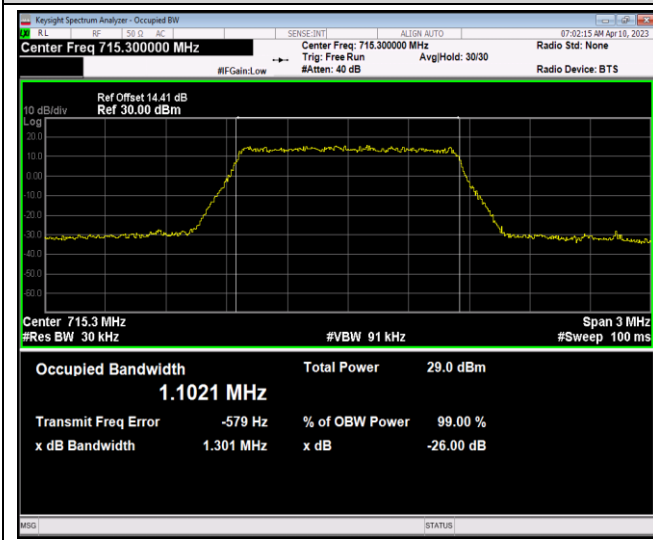

Band12-1.4MHz-64QAM-23173-6RB#0

Band12-3MHz-QPSK-23095-15RB#0