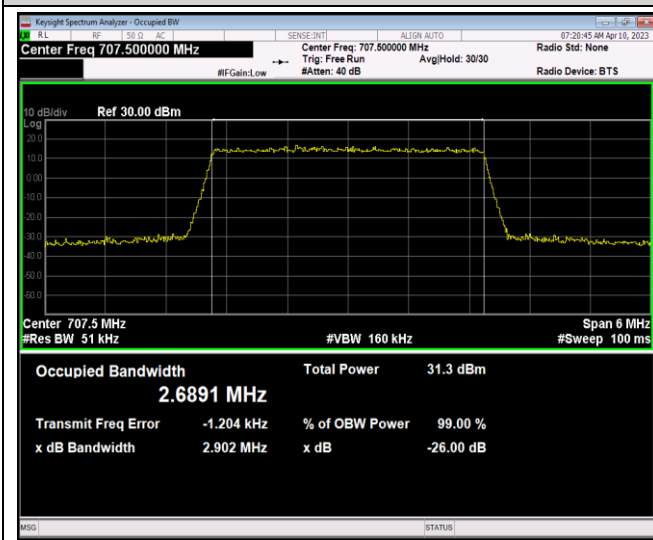

Band12-3MHz-QPSK-23095-15RB#0

Band12-3MHz-16QAM-23025-15RB#0