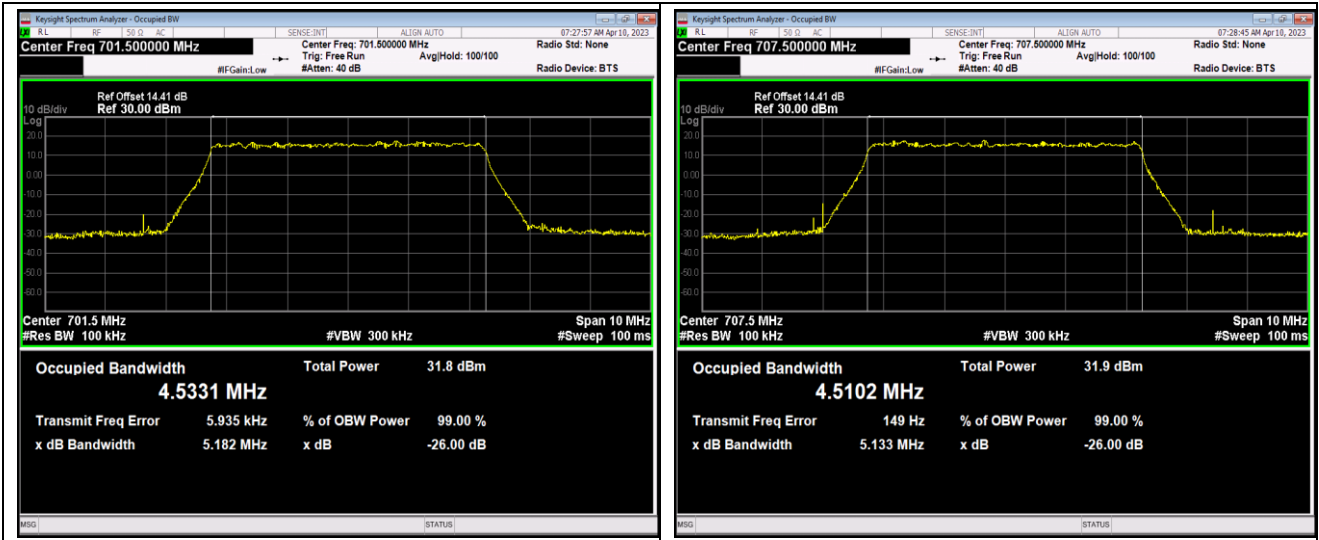

Band12-5MHz-QPSK-23035-25RB#0

Band12-5MHz-QPSK-23095-25RB#0

Band12-5MHz-QPSK-23155-25RB#0

Band12-5MHz-16QAM-23035-25RB#0