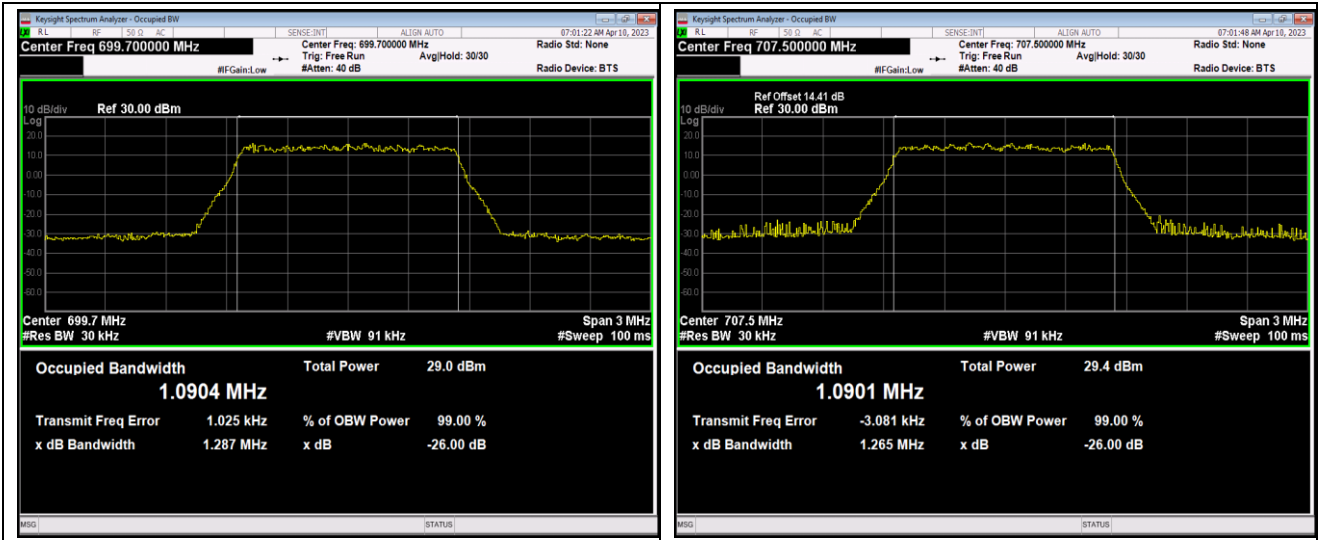

Band12-1.4MHz-QPSK-23173-6RB#0

Band12-1.4MHz-16QAM-23017-6RB#0

Band12-1.4MHz-16QAM-23095-6RB#0

Band12-1.4MHz-16QAM-23173-6RB#0

Band12-1.4MHz-64QAM-23017-6RB#0

Band12-1.4MHz-64QAM-23095-6RB#0

Band12-1.4MHz-64QAM-23173-6RB#0