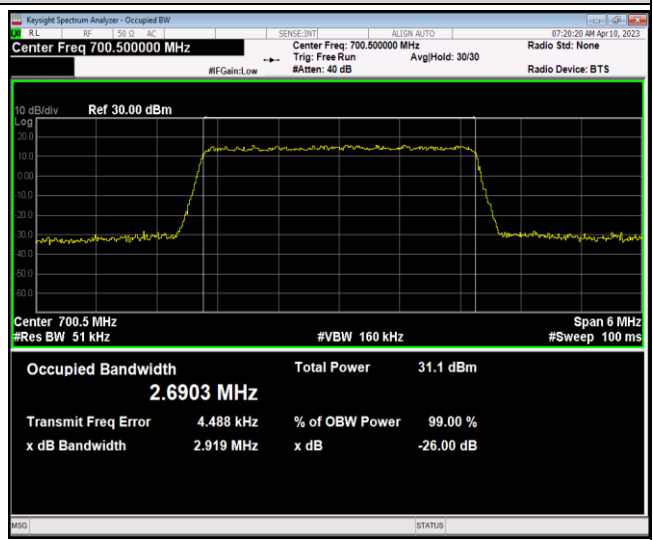

Band12-3MHz-QPSK-23025-15RB#0

Band12-3MHz-QPSK-23165-15RB#0