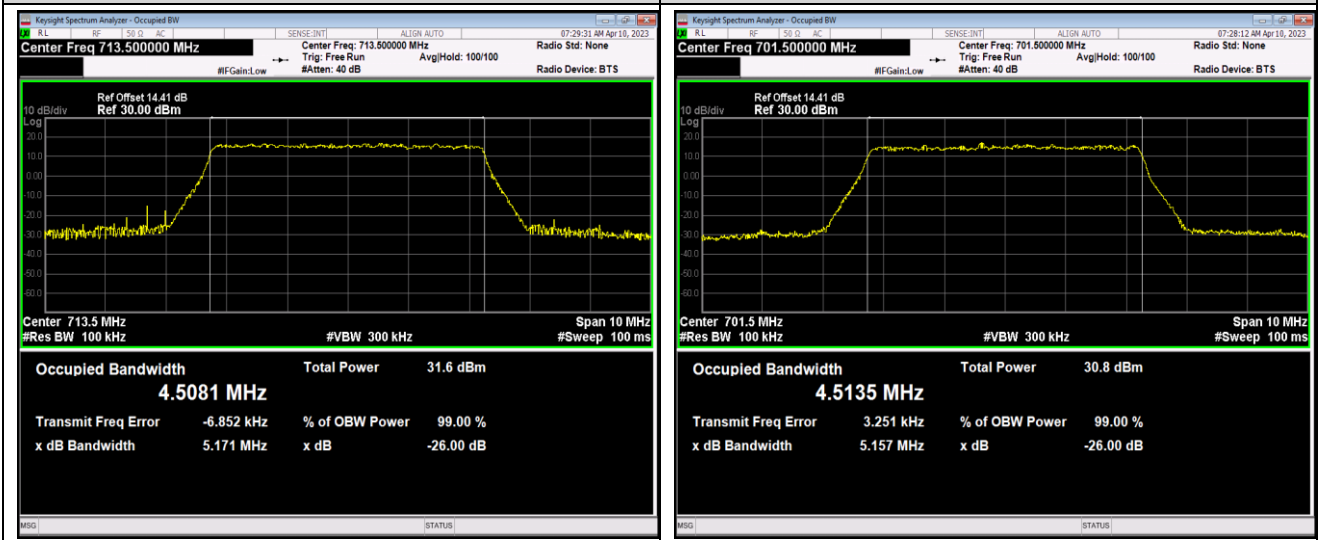

Band12-3MHz-64QAM-23095-15RB#0

Band12-3MHz-64QAM-23165-15RB#0

Band12-5MHz-QPSK-23035-25RB#0

Band12-5MHz-QPSK-23095-25RB#0

Band12-5MHz-QPSK-23155-25RB#0

Band12-5MHz-16QAM-23035-25RB#0

Band12-5MHz-16QAM-23095-25RB#0