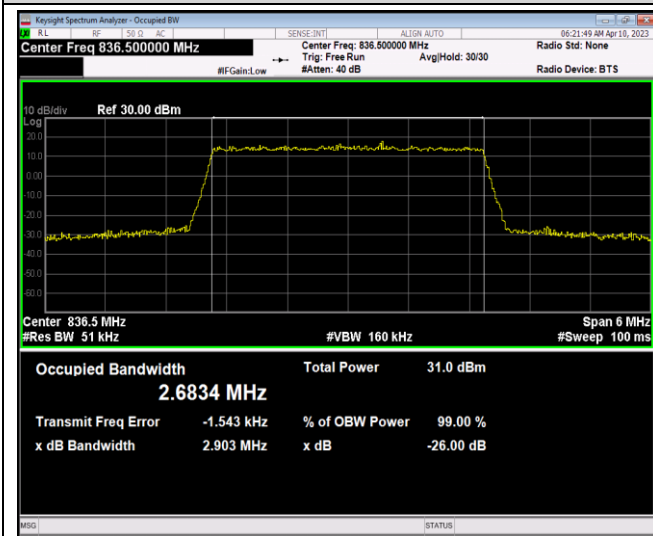

Band5-3MHz-QPSK-20525-15RB#0

Band5-3MHz-16QAM-20415-15RB#0