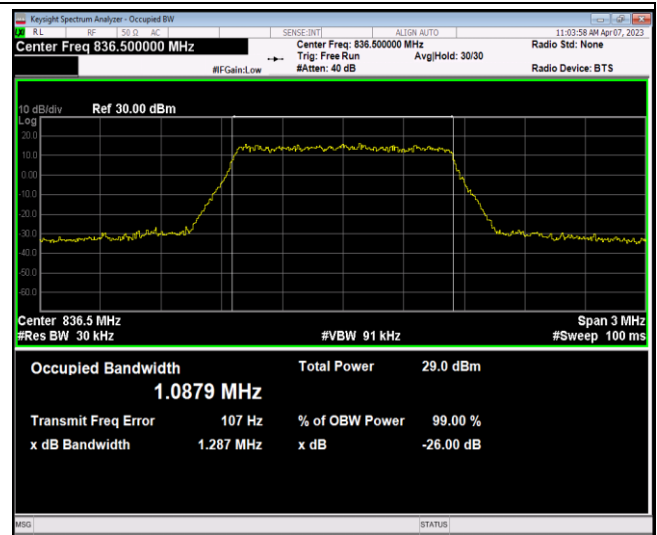

Band5-1.4MHz-16QAM-20407-6RB#0

Band5-1.4MHz-16QAM-20525-6RB#0

Band5-1.4MHz-16QAM-20643-6RB#0

Band5-1.4MHz-64QAM-20407-6RB#0

Band5-1.4MHz-64QAM-20525-6RB#0

Band5-1.4MHz-64QAM-20643-6RB#0

Band5-3MHz-QPSK-20415-15RB#0