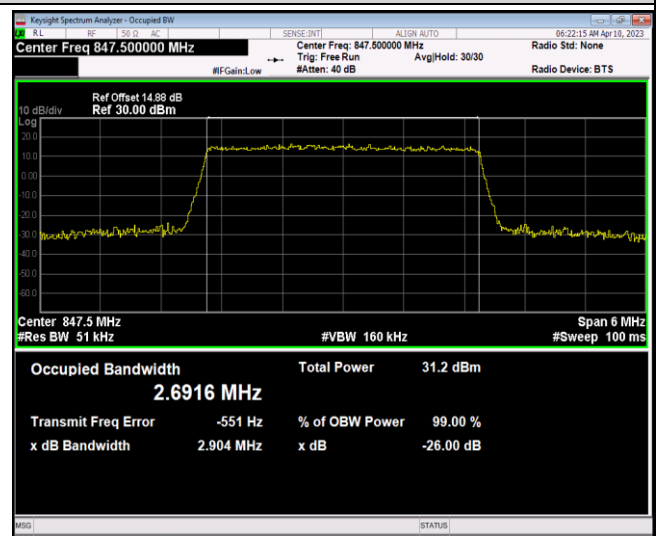

Band5-3MHz-QPSK-20635-15RB#0

Band5-3MHz-16QAM-20525-15RB#0