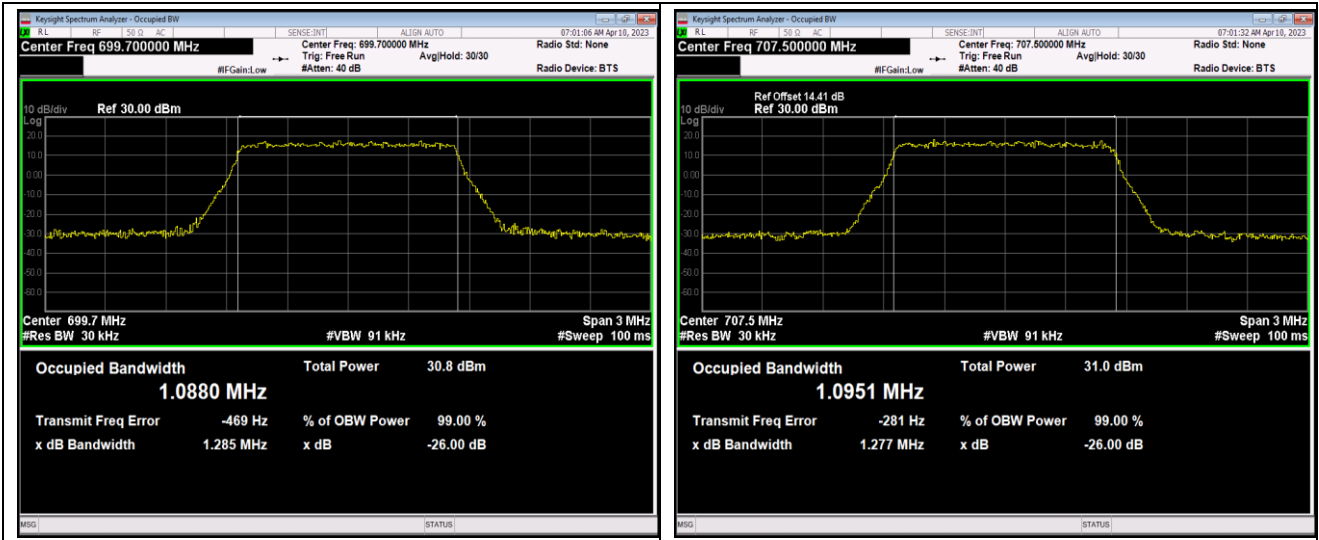

Band5-10MHz-16QAM-20525-50RB#0

Band5-10MHz-16QAM-20600-50RB#0

Band5-10MHz-64QAM-20450-50RB#0

Band5-10MHz-64QAM-20525-50RB#0

Band5-10MHz-64QAM-20600-50RB#0

Band12-1.4MHz-QPSK-23017-6RB#0

Band12-1.4MHz-QPSK-23095-6RB#0