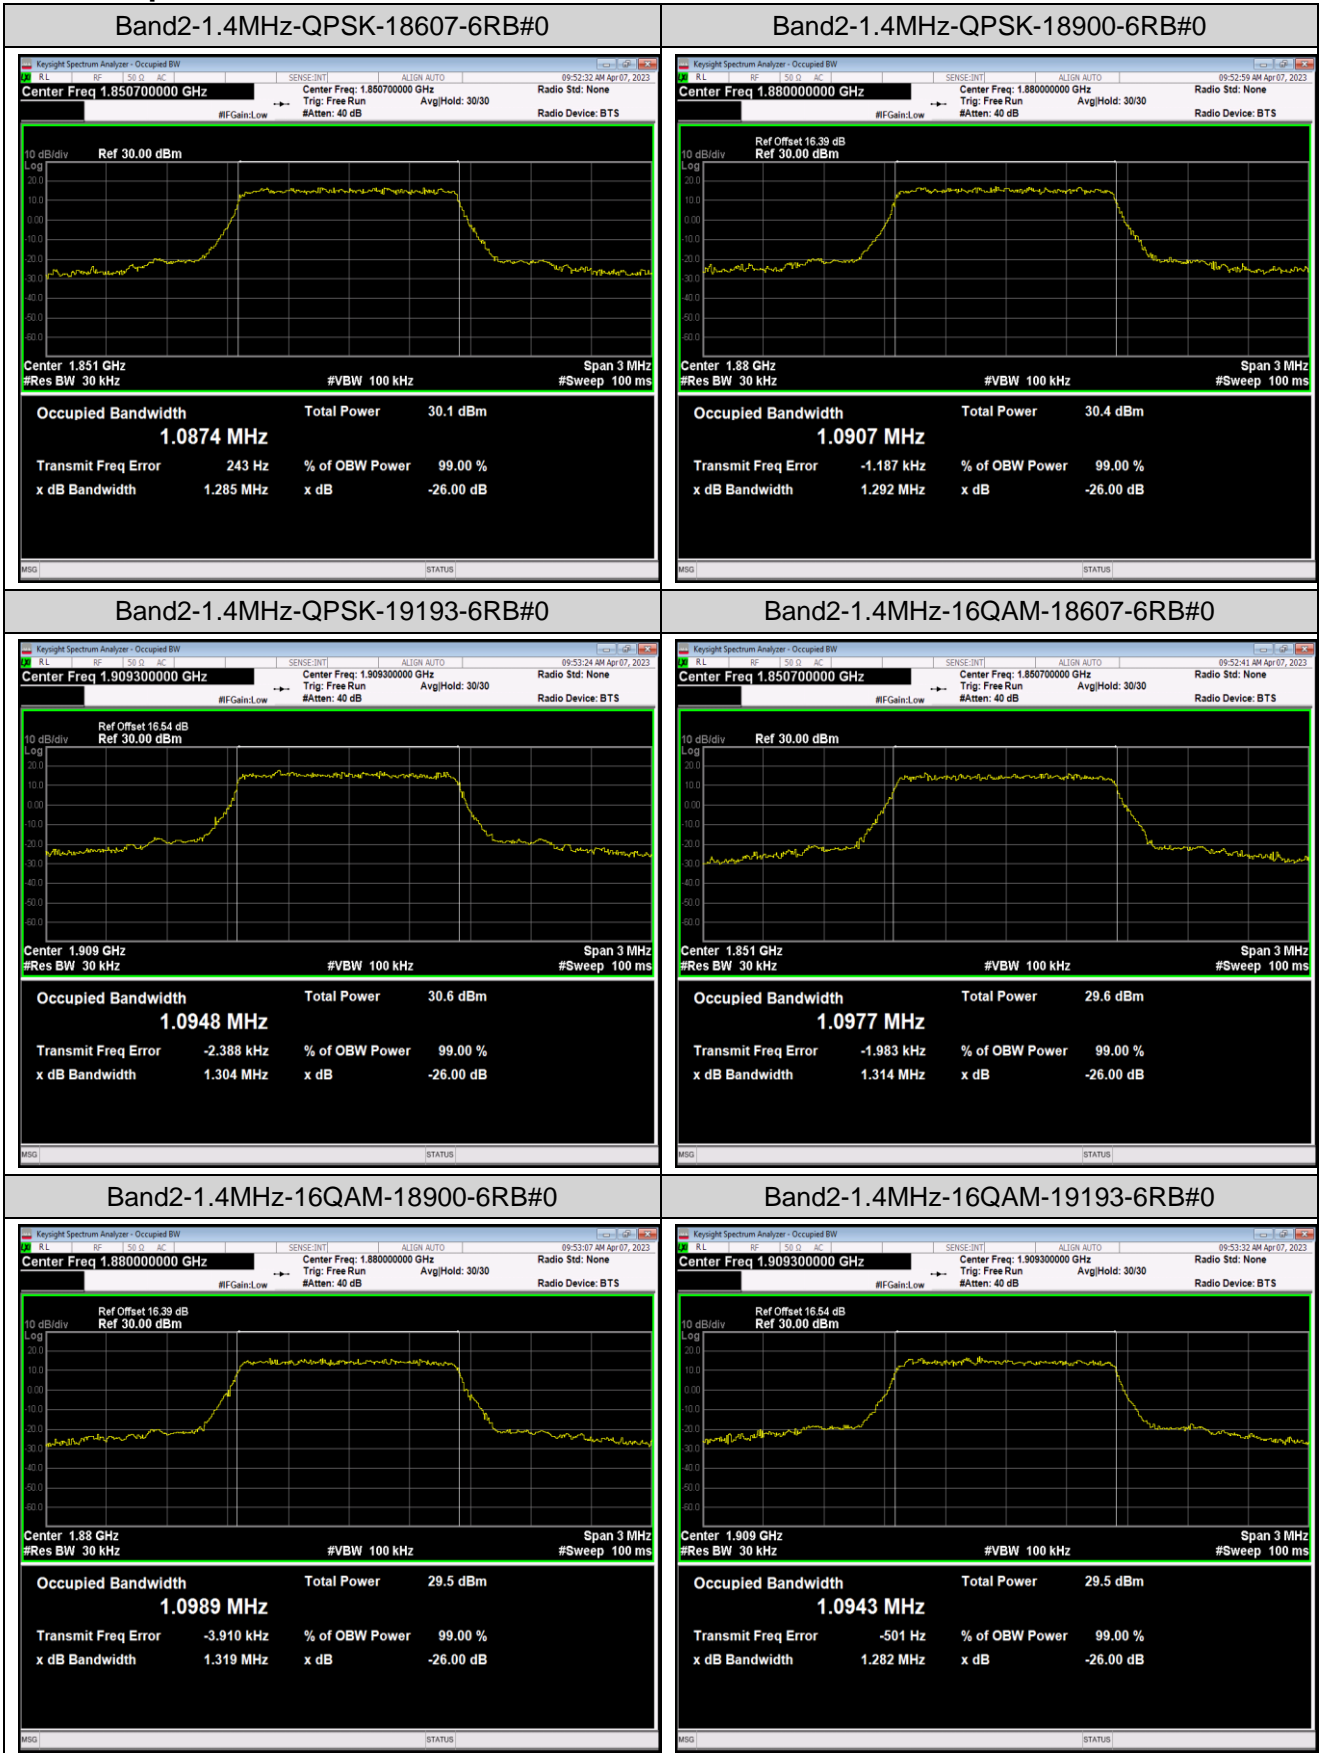

Test Graphs