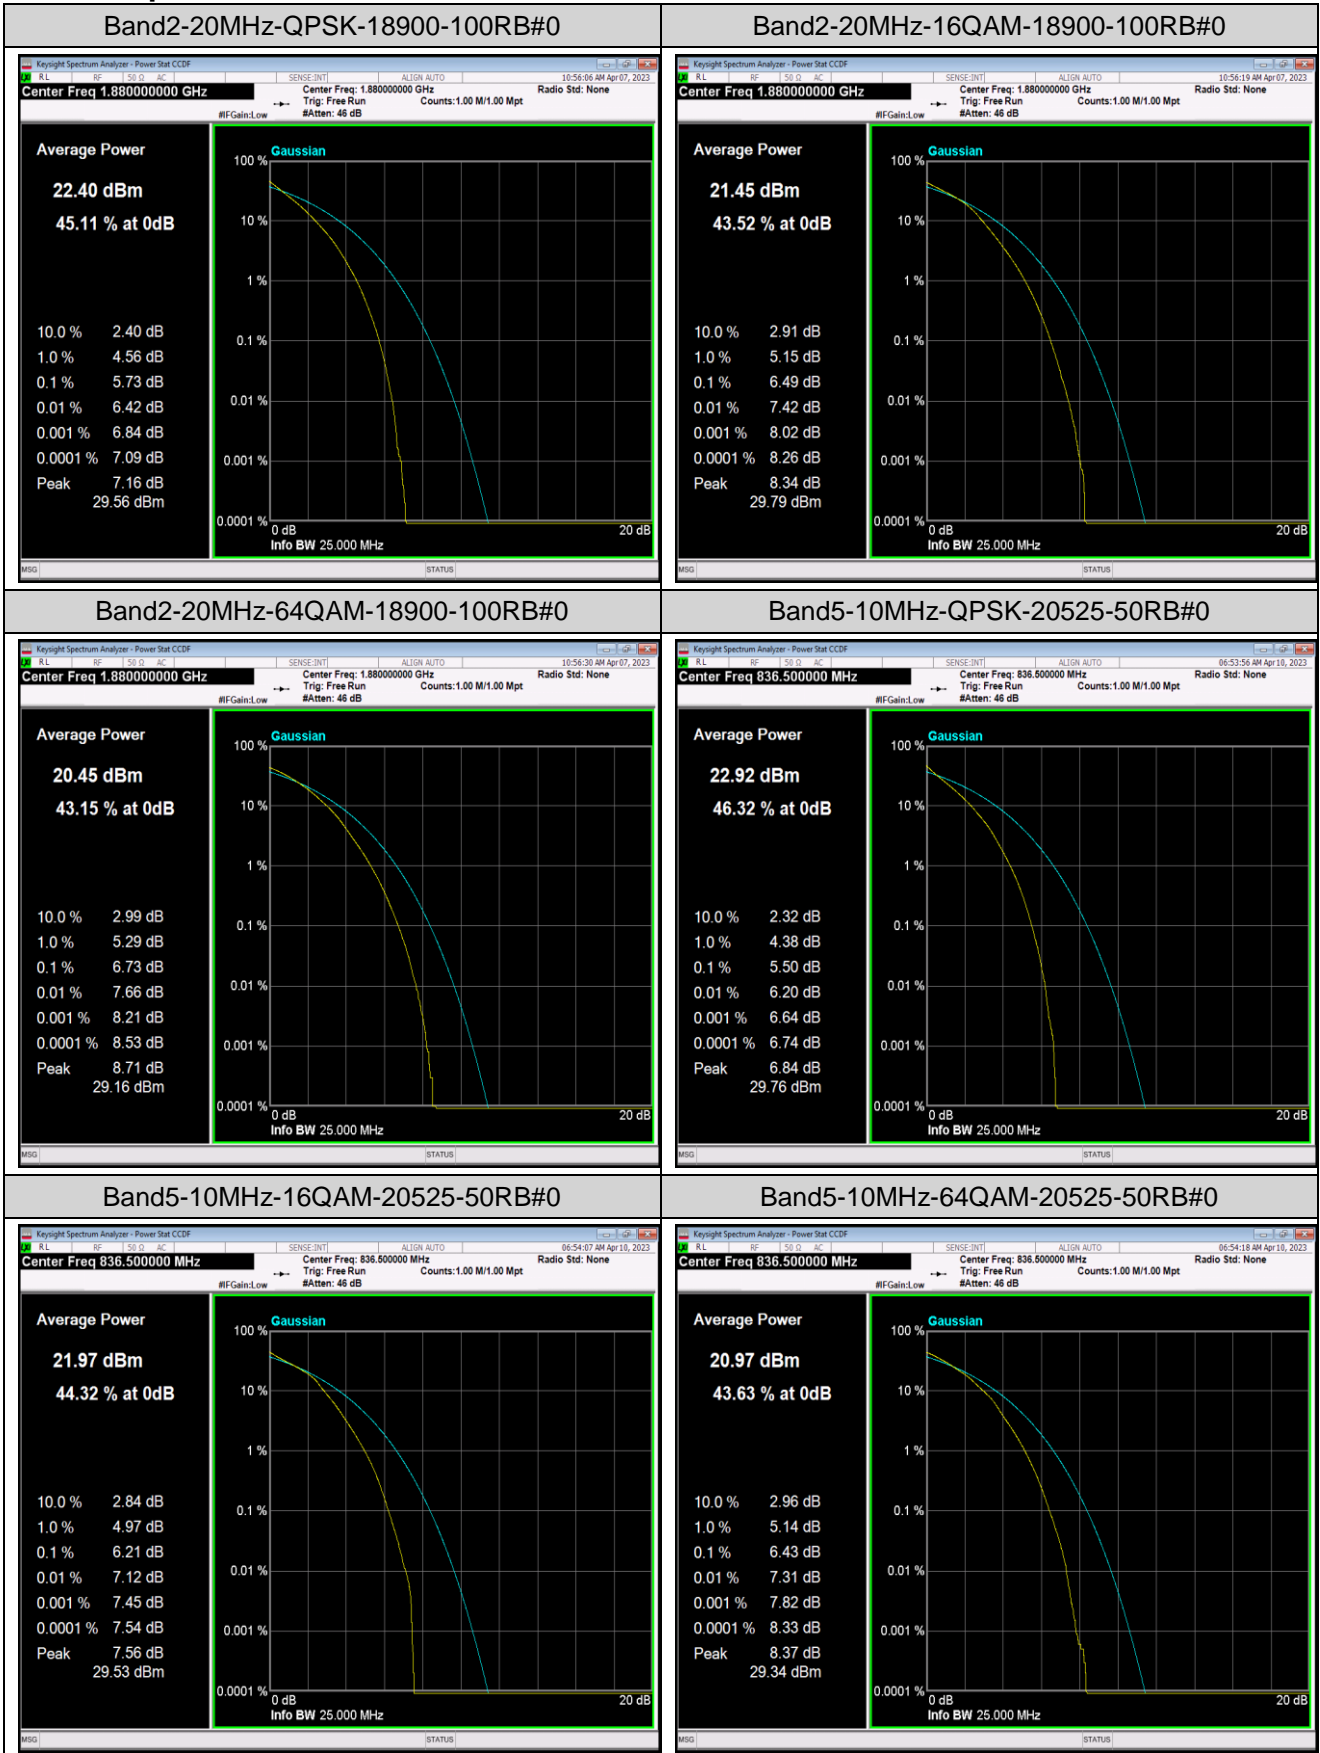

Test Graphs