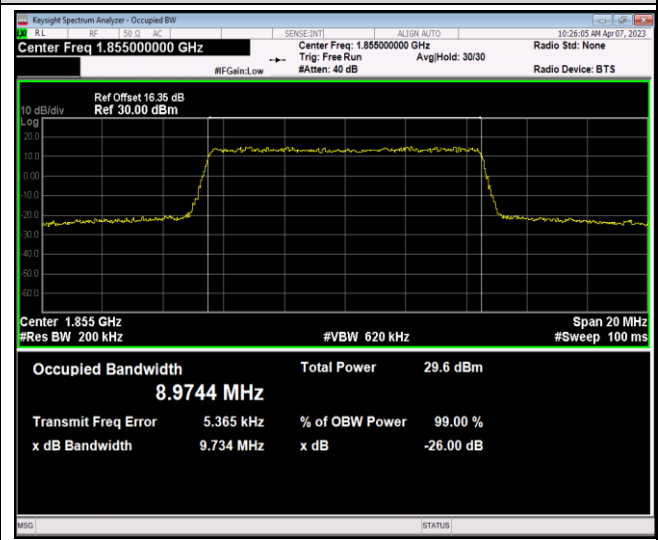

Band2-10MHz-64QAM-18650-50RB#0

Band2-10MHz-64QAM-19150-50RB#0