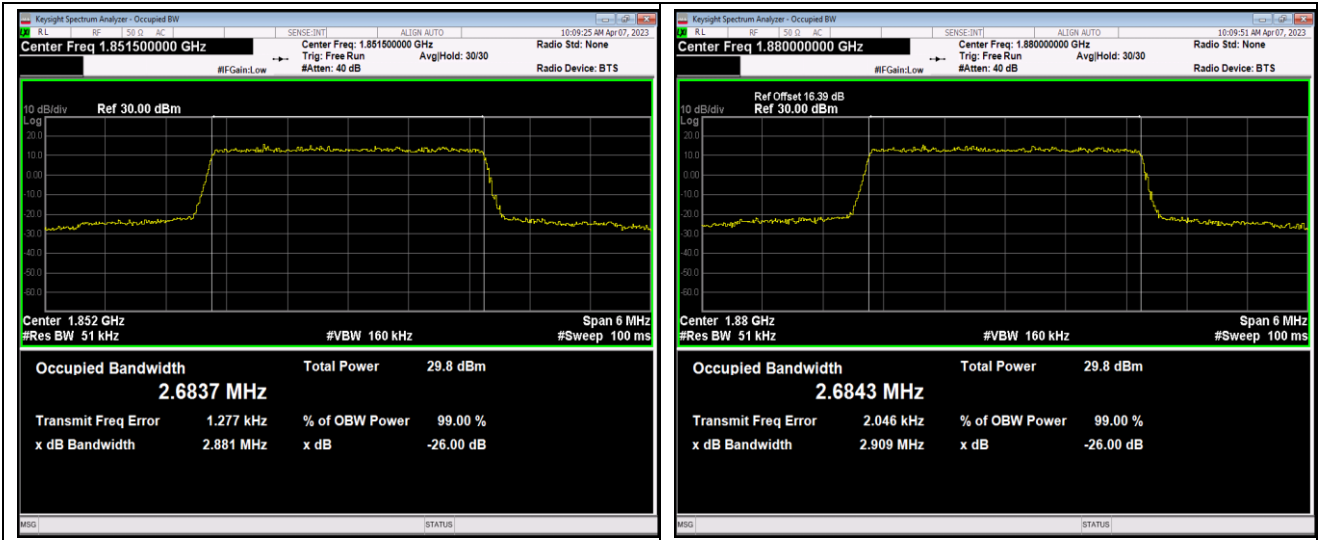

Band2-3MHz-16QAM-19185-15RB#0

Band2-3MHz-64QAM-18615-15RB#0