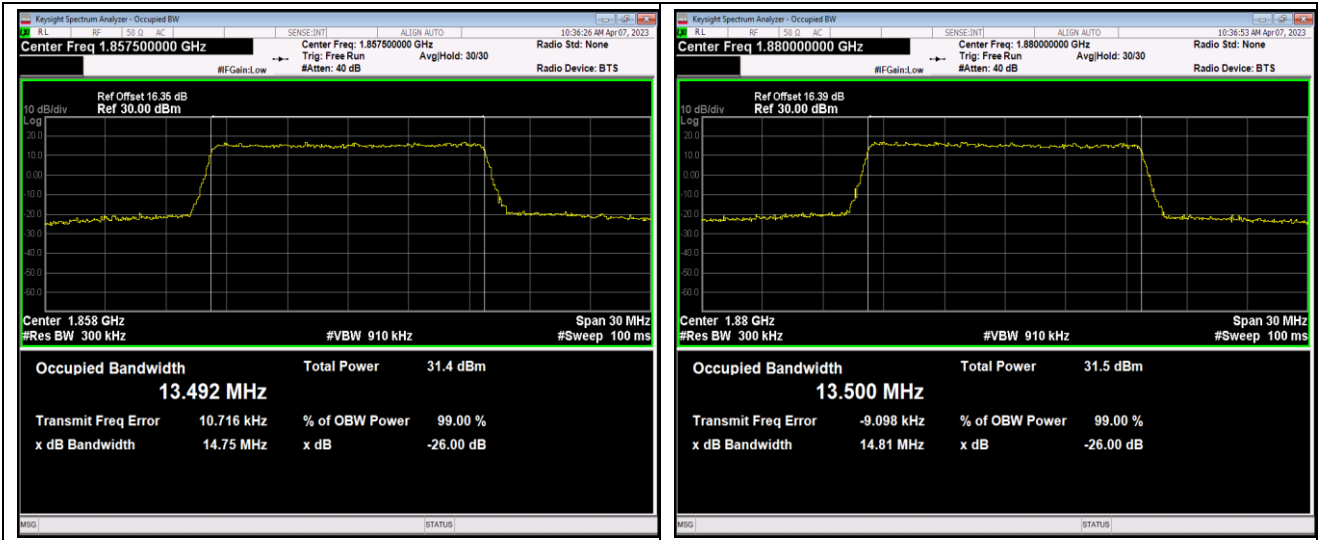

Band2-10MHz-64QAM-18650-50RB#0

Band2-10MHz-64QAM-18900-50RB#0

Band2-10MHz-64QAM-19150-50RB#0

Band2-15MHz-QPSK-18675-75RB#0

Band2-15MHz-QPSK-18900-75RB#0

Band2-15MHz-QPSK-19125-75RB#0

Band2-15MHz-16QAM-18675-75RB#0