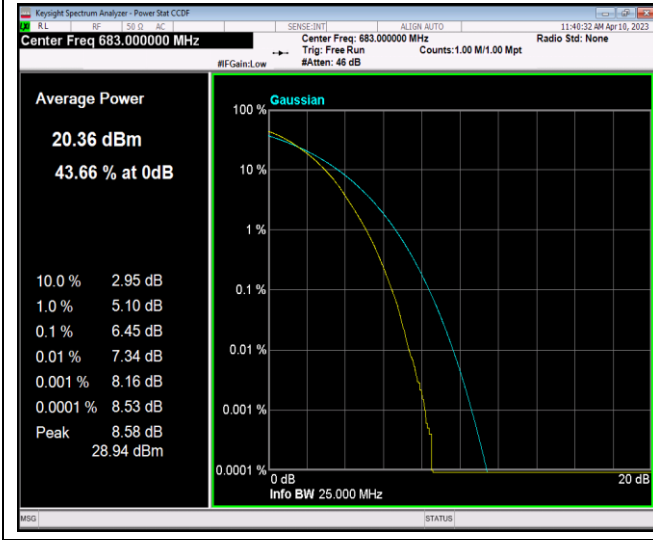

*Remark: All bandwidth and all modulation had been tested, but only the worst case data displayed in this report.*

Test Graphs

Band71-20MHz-64QAM-133322-100RB#0

## Appendix C: 26dB Bandwidth and Occupied Bandwidth