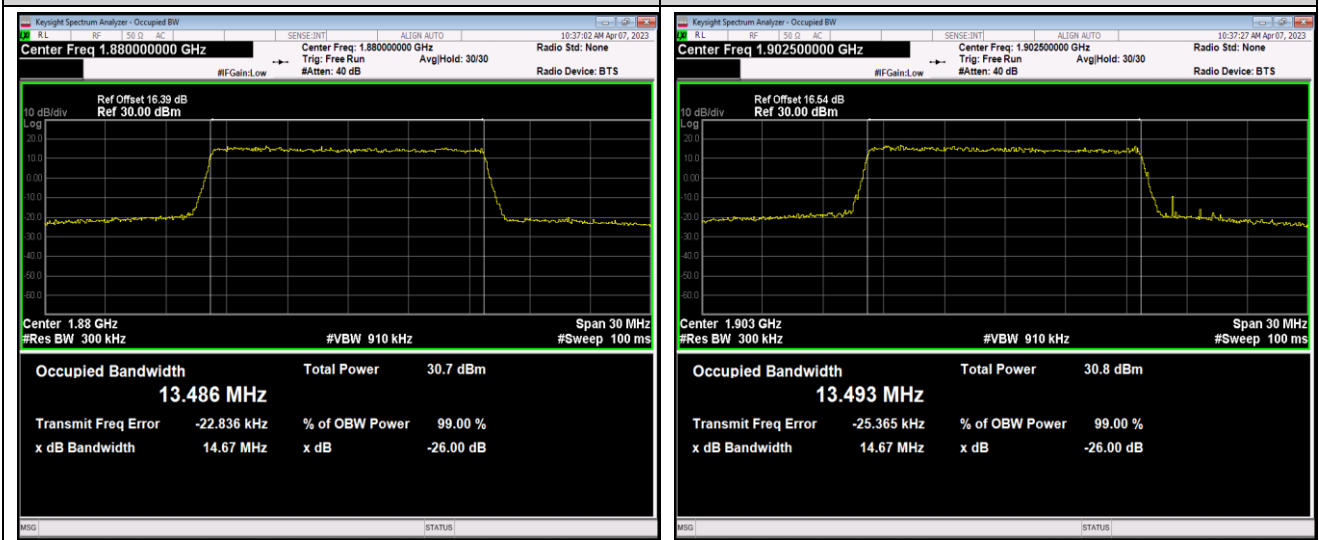

Band2-15MHz-16QAM-18900-75RB#0

Band2-15MHz-16QAM-19125-75RB#0

Band2-15MHz-64QAM-18675-75RB#0

Band2-15MHz-64QAM-18900-75RB#0