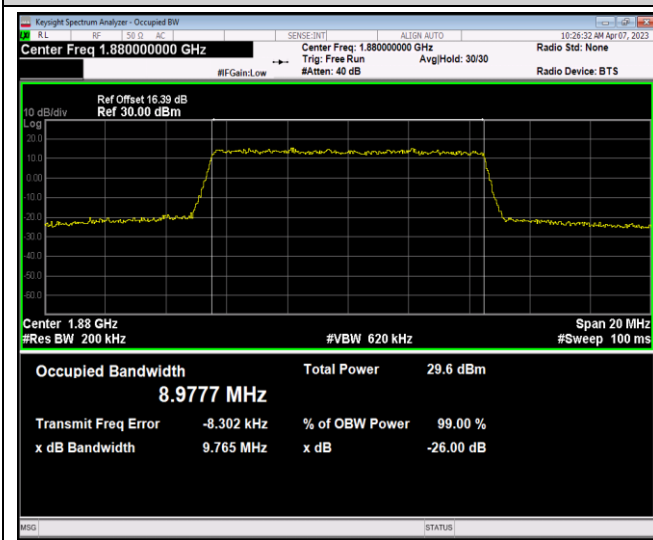

Band2-10MHz-64QAM-18900-50RB#0

Band2-15MHz-QPSK-18675-75RB#0