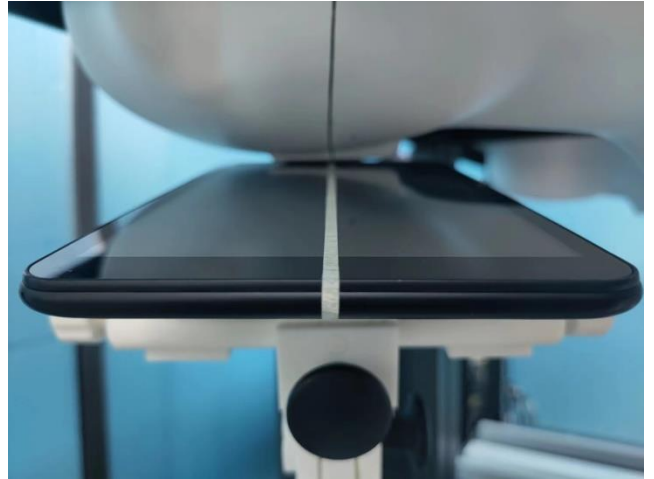

EUT Photos (Model: T0802L)

EUT Antenna Locations

SAR Test Setup Photos

Head

Right Cheek

Right Tilted

Left Cheek

Left Tilted

Body

Back side(0mm)

Left side(0mm)

Right side(0mm)

Top side(0mm)

Bottom side(0mm)