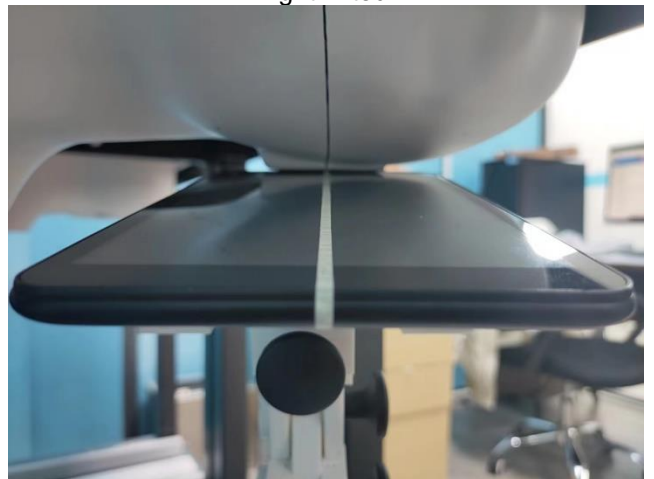

EUT Photos (Model: T0802L)

EUT Antenna Locations

SAR Test Setup Photos

Head

Right Cheek

Right Tilted

Left Cheek

Left Tilted

Body

Back side(0mm)

Left side(0mm)

Right side(0mm)

Top side(0mm)

Bottom side(0mm)