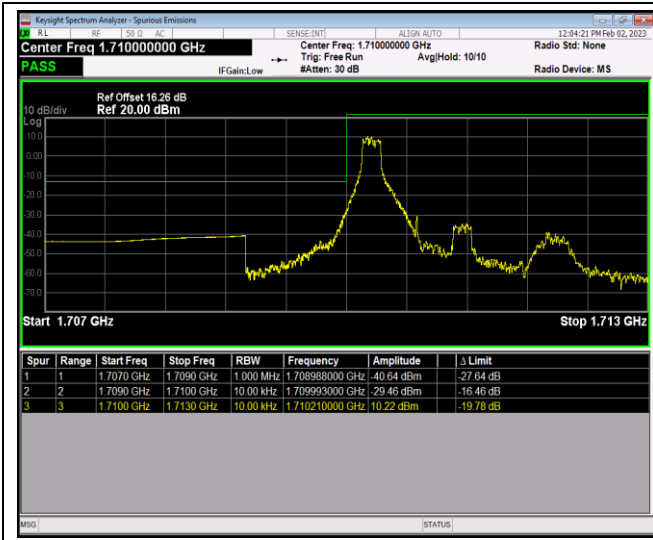

Band66-1.4MHz-16QAM-131979-1RB#0