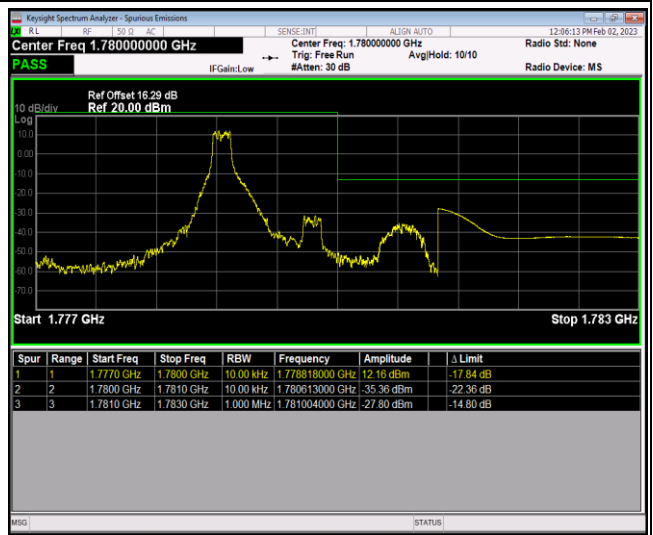

Band41-20MHz-16QAM-41140-1RB#99

Band41-20MHz-16QAM-41140-100RB#0

Band66-1.4MHz-QPSK-131979-1RB#0

Band66-1.4MHz-QPSK-131979-1RB#5

Band66-1.4MHz-QPSK-131979-6RB#0

Band66-1.4MHz-QPSK-132665-1RB#0

Band66-1.4MHz-QPSK-132665-1RB#5