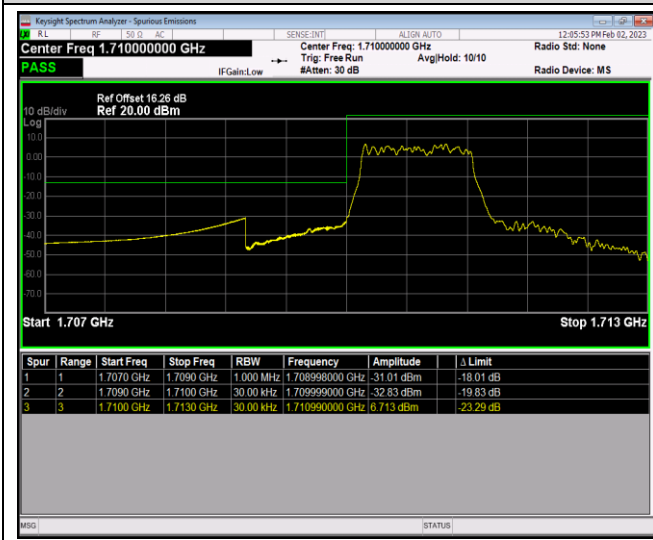

Band66-1.4MHz-QPSK-132665-6RB#0

Band66-1.4MHz-16QAM-131979-1RB#0

Band66-1.4MHz-16QAM-131979-1RB#5

Band66-1.4MHz-16QAM-131979-6RB#0

Band66-1.4MHz-16QAM-132665-1RB#0

Band66-1.4MHz-16QAM-132665-1RB#5

Band66-1.4MHz-16QAM-132665-6RB#0