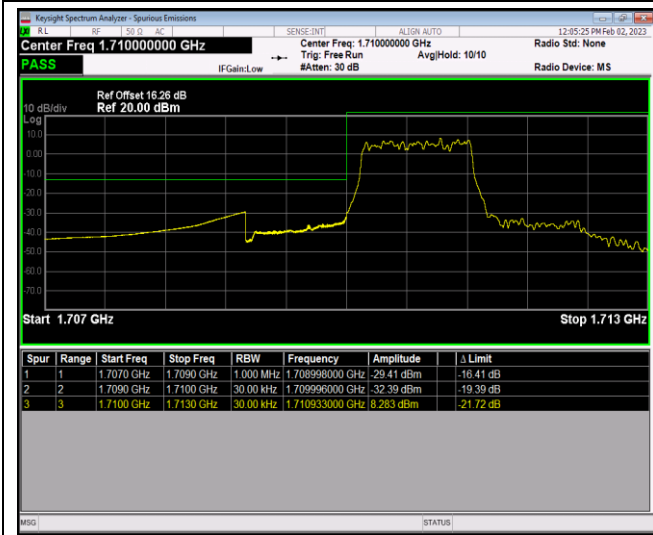

Band41-20MHz-16QAM-41140-1RB#99

Band41-20MHz-16QAM-41140-100RB#0

Band66-1.4MHz-QPSK-131979-1RB#0

Band66-1.4MHz-QPSK-131979-1RB#5

Band66-1.4MHz-QPSK-131979-6RB#0

Band66-1.4MHz-QPSK-132665-1RB#0

Band66-1.4MHz-QPSK-132665-1RB#5