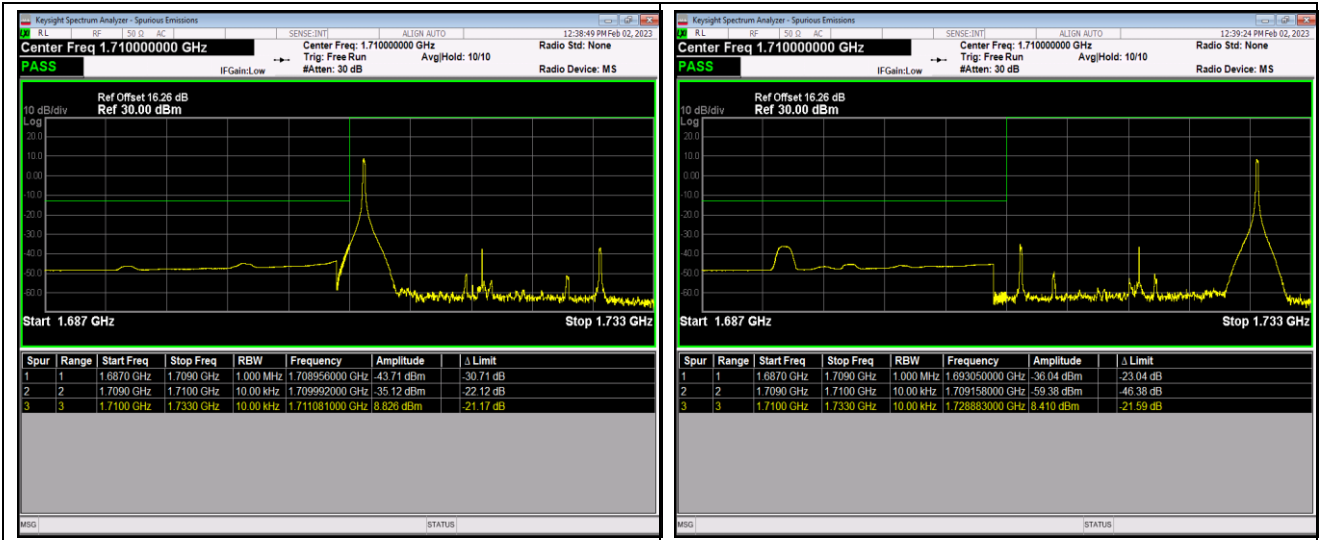

Band66-20MHz-QPSK-132072-1RB#0

Band66-20MHz-QPSK-132072-1RB#99