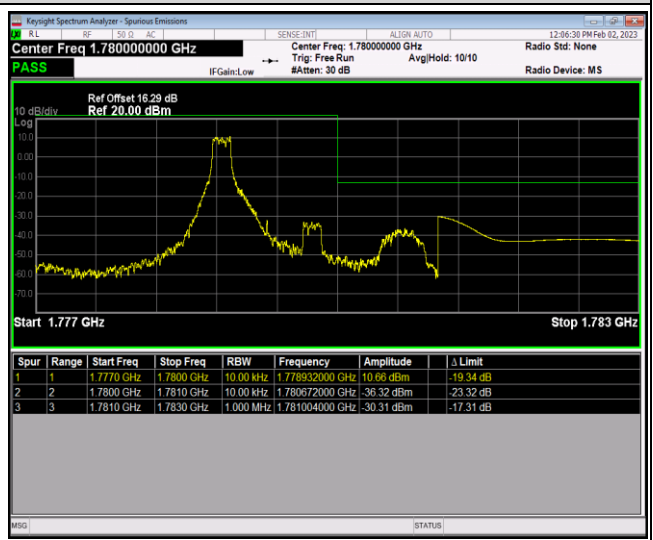

Band66-1.4MHz-QPSK-132665-6RB#0

Band66-1.4MHz-16QAM-131979-1RB#0

Band66-1.4MHz-16QAM-131979-1RB#5

Band66-1.4MHz-16QAM-131979-6RB#0

Band66-1.4MHz-16QAM-132665-1RB#0

Band66-1.4MHz-16QAM-132665-1RB#5

Band66-1.4MHz-16QAM-132665-6RB#0