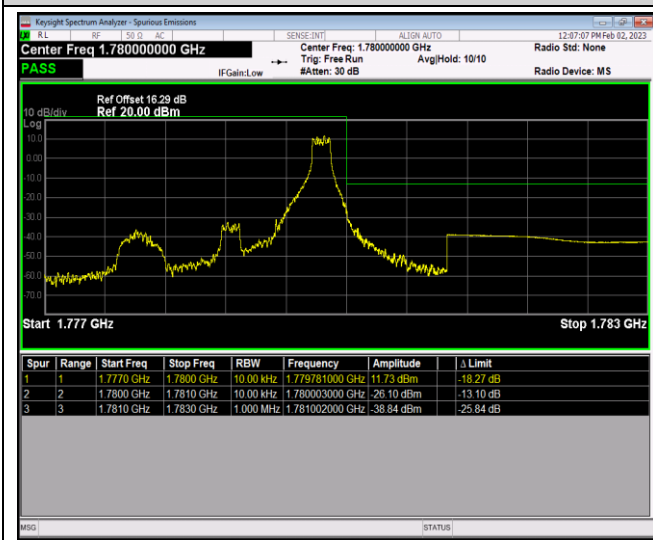

Band66-1.4MHz-QPSK-132665-6RB#0

Band66-1.4MHz-16QAM-131979-1RB#0

Band66-1.4MHz-16QAM-131979-1RB#5

Band66-1.4MHz-16QAM-131979-6RB#0

Band66-1.4MHz-16QAM-132665-1RB#0

Band66-1.4MHz-16QAM-132665-1RB#5

Band66-1.4MHz-16QAM-132665-6RB#0