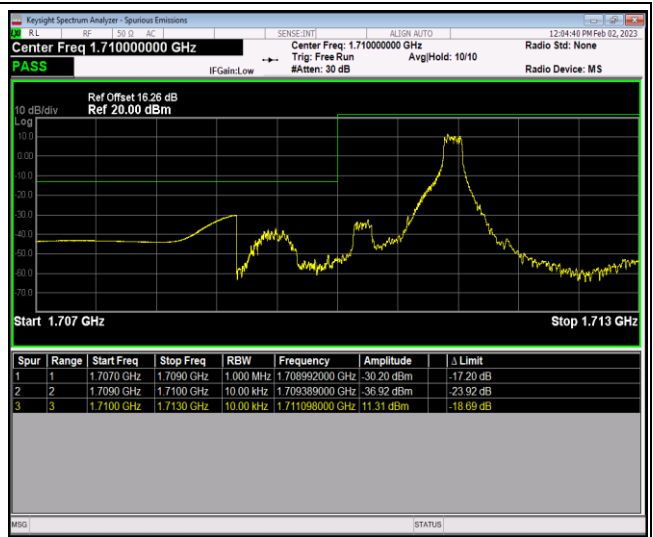

Band41-20MHz-16QAM-41140-1RB#99

Band41-20MHz-16QAM-41140-100RB#0

Band66-1.4MHz-QPSK-131979-1RB#0

Band66-1.4MHz-QPSK-131979-1RB#5

Band66-1.4MHz-QPSK-131979-6RB#0

Band66-1.4MHz-QPSK-132665-1RB#0

Band66-1.4MHz-QPSK-132665-1RB#5