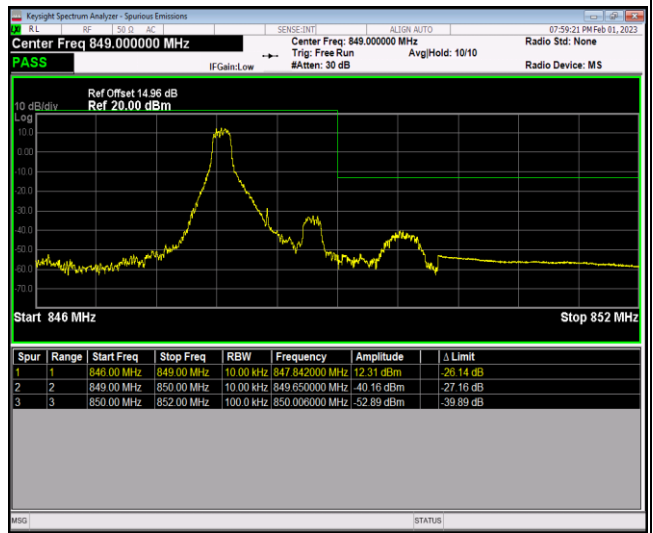

Band5-1.4MHz-QPSK-20643-1RB#0

Band5-1.4MHz-QPSK-20643-6RB#0