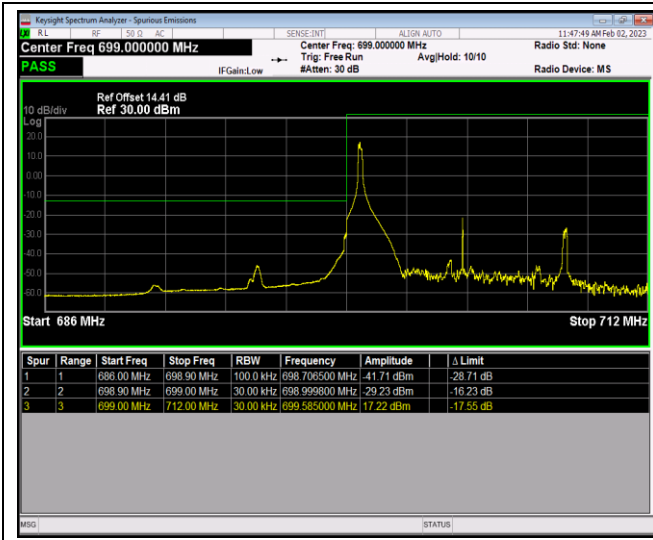

Band12-1.4MHz-16QAM-23017-6RB#0

Band12-1.4MHz-16QAM-23173-1RB#0

Band12-1.4MHz-16QAM-23173-1RB#5

Band12-1.4MHz-16QAM-23173-6RB#0

Band12-10MHz-QPSK-23060-1RB#0

Band12-10MHz-QPSK-23060-1RB#49

Band12-10MHz-QPSK-23060-50RB#0