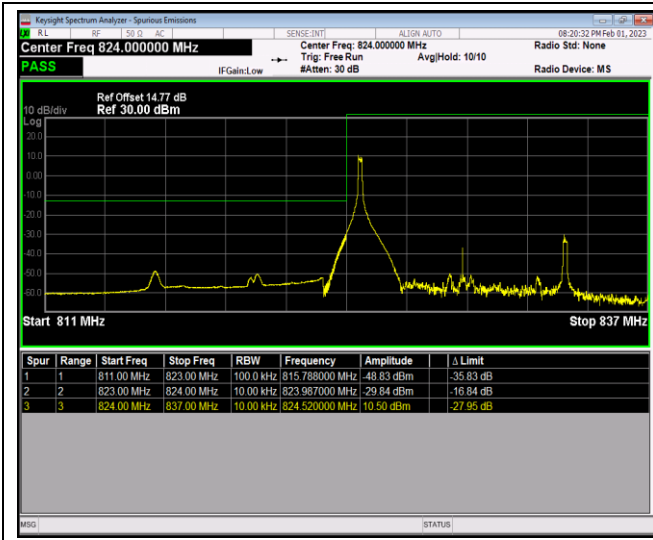

Band5-10MHz-16QAM-20450-1RB#0

Band5-10MHz-16QAM-20450-50RB#0