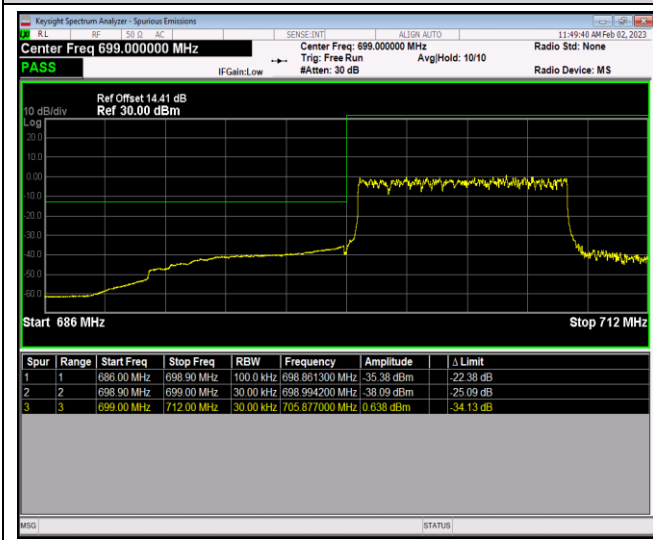

Band12-10MHz-QPSK-23060-50RB#0

Band12-10MHz-QPSK-23130-1RB#49