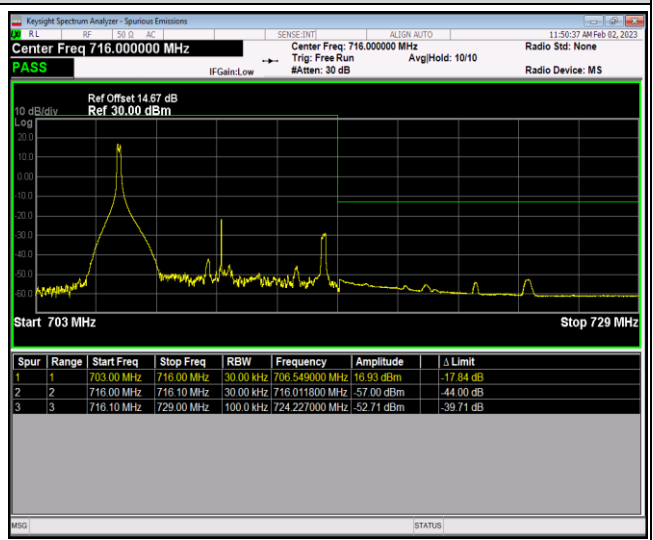

Band12-10MHz-QPSK-23130-1RB#0

Band12-10MHz-QPSK-23130-50RB#0