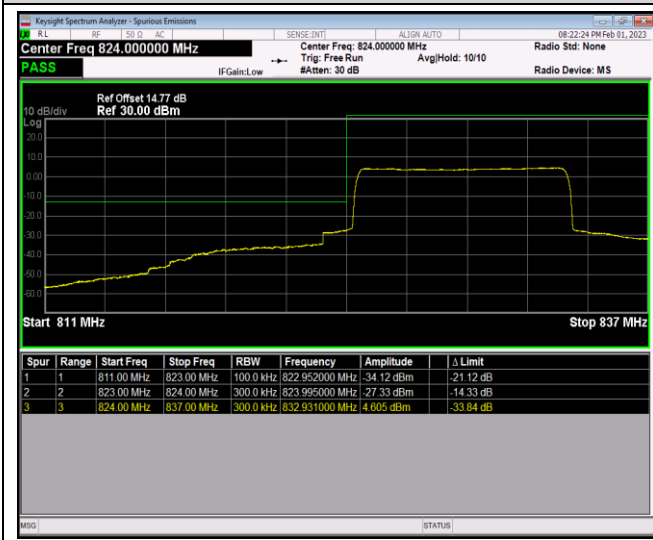

Band5-10MHz-16QAM-20450-1RB#0

Band5-10MHz-16QAM-20450-1RB#49

Band5-10MHz-16QAM-20450-50RB#0

Band5-10MHz-16QAM-20600-1RB#0

Band5-10MHz-16QAM-20600-1RB#49

Band5-10MHz-16QAM-20600-50RB#0

Band12-1.4MHz-QPSK-23017-1RB#0