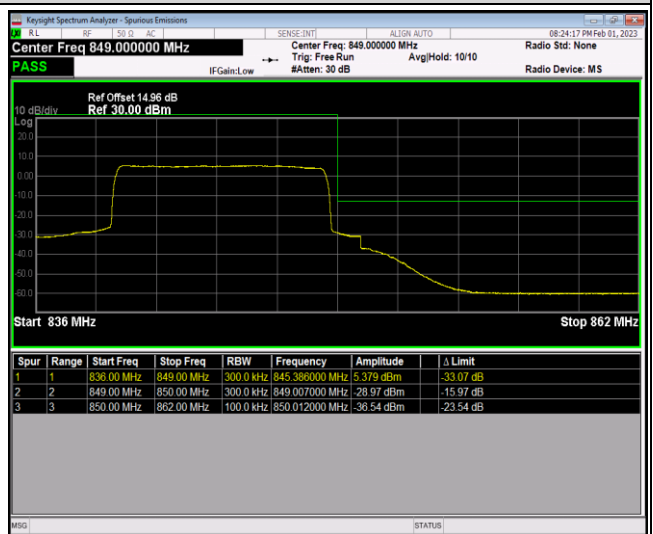

Band5-10MHz-QPSK-20600-50RB#0

Band5-10MHz-16QAM-20450-1RB#49