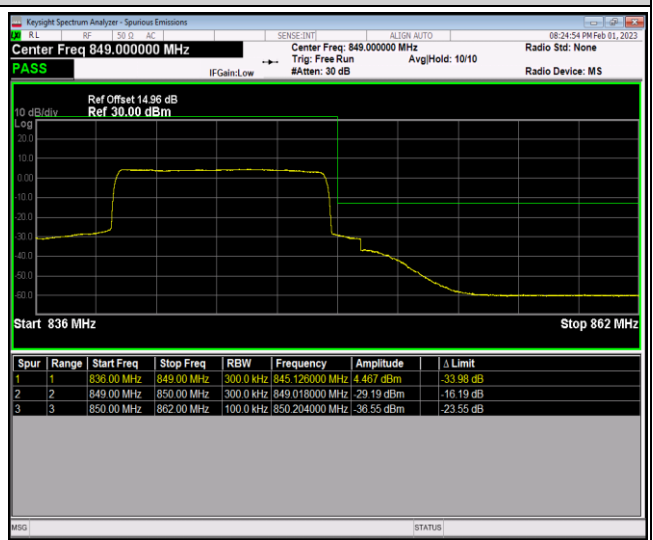

Band5-10MHz-16QAM-20450-1RB#0

Band5-10MHz-16QAM-20450-1RB#49

Band5-10MHz-16QAM-20450-50RB#0

Band5-10MHz-16QAM-20600-1RB#0

Band5-10MHz-16QAM-20600-1RB#49

Band5-10MHz-16QAM-20600-50RB#0

Band12-1.4MHz-QPSK-23017-1RB#0