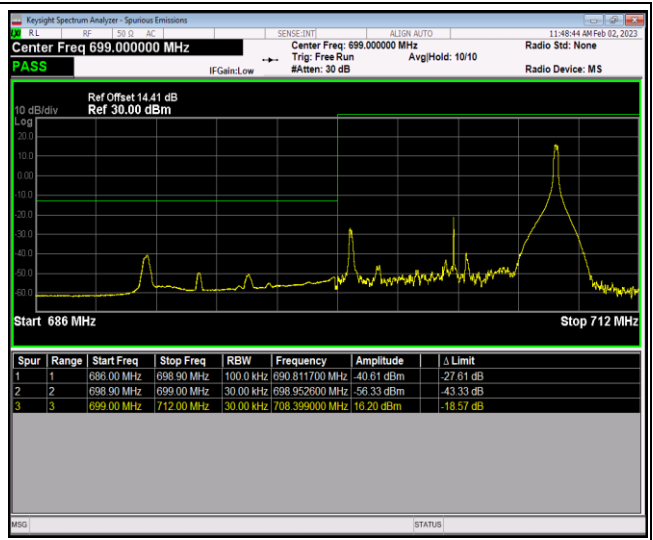

Band12-1.4MHz-16QAM-23017-6RB#0

Band12-1.4MHz-16QAM-23173-1RB#0

Band12-1.4MHz-16QAM-23173-1RB#5

Band12-1.4MHz-16QAM-23173-6RB#0

Band12-10MHz-QPSK-23060-1RB#0

Band12-10MHz-QPSK-23060-1RB#49

Band12-10MHz-QPSK-23060-50RB#0