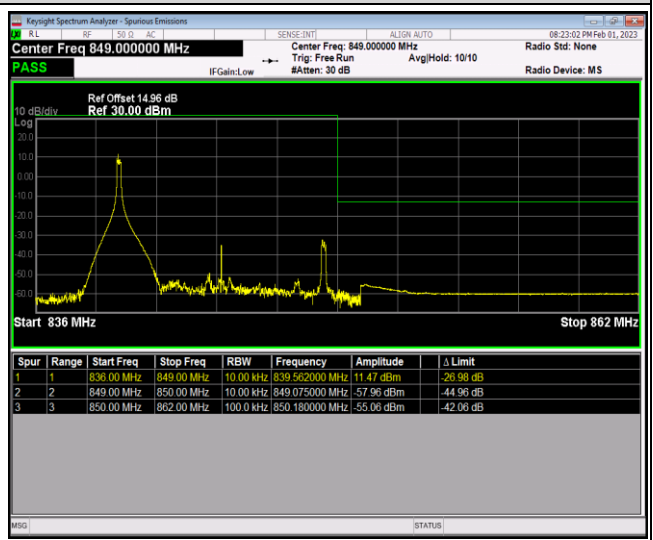

Band5-10MHz-16QAM-20450-1RB#0

Band5-10MHz-16QAM-20450-1RB#49

Band5-10MHz-16QAM-20450-50RB#0

Band5-10MHz-16QAM-20600-1RB#0

Band5-10MHz-16QAM-20600-1RB#49

Band5-10MHz-16QAM-20600-50RB#0

Band12-1.4MHz-QPSK-23017-1RB#0