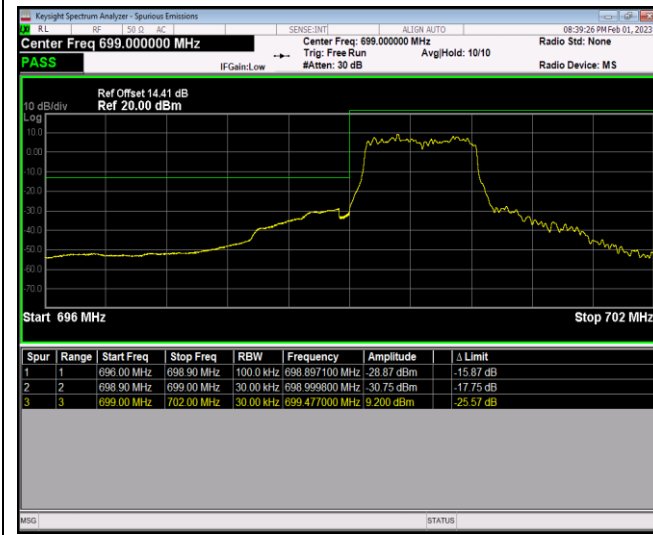

Band12-1.4MHz-QPSK-23017-6RB#0

Band12-1.4MHz-QPSK-23173-1RB#5