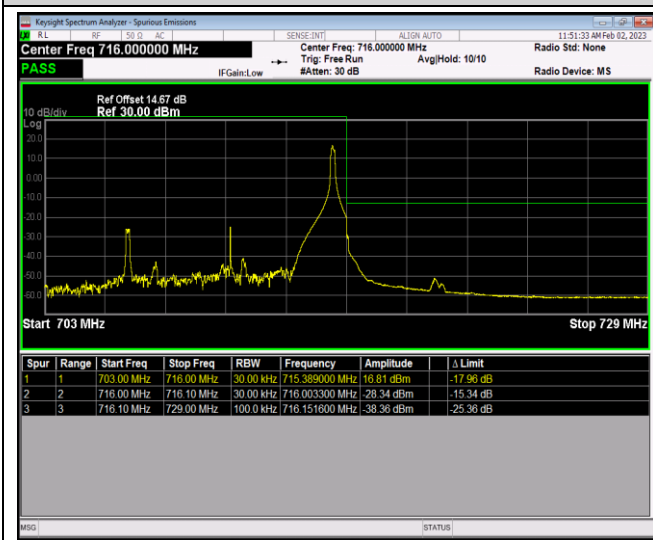

Band12-10MHz-QPSK-23130-1RB#49

Band12-10MHz-16QAM-23060-1RB#0