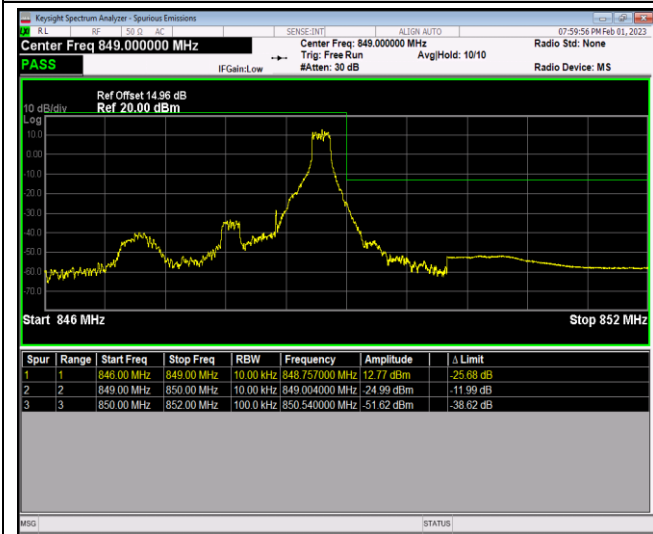

Band5-1.4MHz-QPSK-20643-1RB#5

Band5-1.4MHz-16QAM-20407-1RB#0