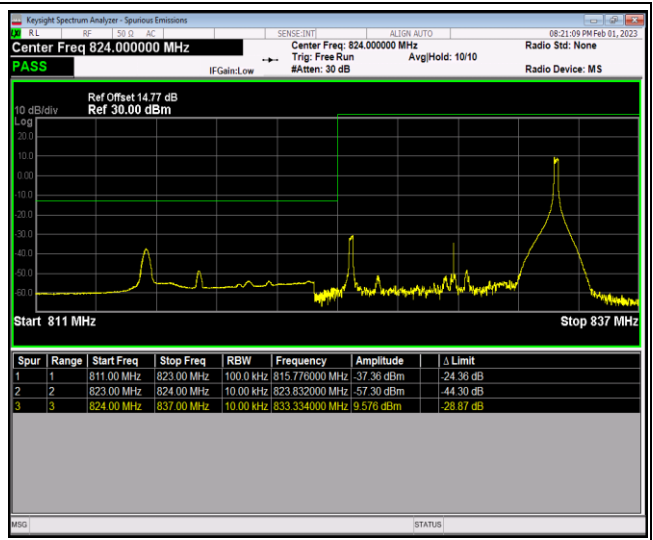

Band5-10MHz-16QAM-20450-1RB#49

Band5-10MHz-16QAM-20600-1RB#0