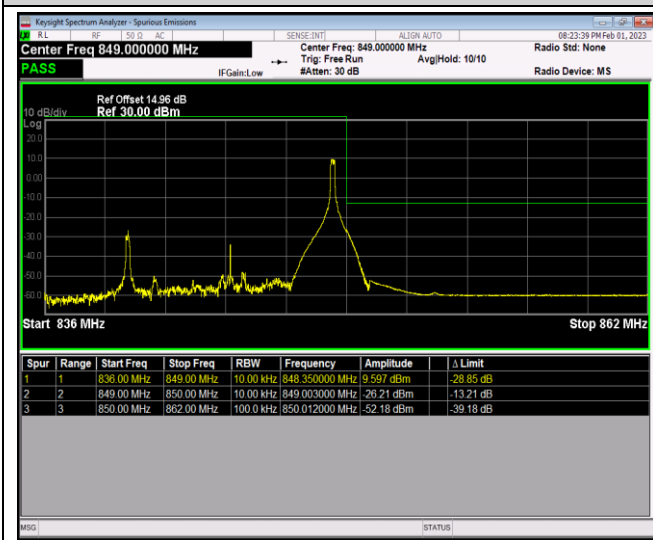

Band5-10MHz-16QAM-20450-1RB#0

Band5-10MHz-16QAM-20450-1RB#49

Band5-10MHz-16QAM-20450-50RB#0

Band5-10MHz-16QAM-20600-1RB#0

Band5-10MHz-16QAM-20600-1RB#49

Band5-10MHz-16QAM-20600-50RB#0

Band12-1.4MHz-QPSK-23017-1RB#0