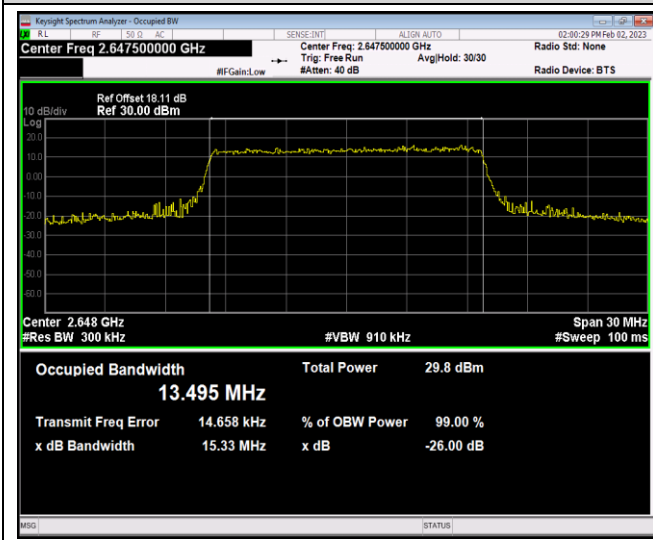

Band41-15MHz-QPSK-41165-75RB#0

Band41-15MHz-16QAM-40740-75RB#0