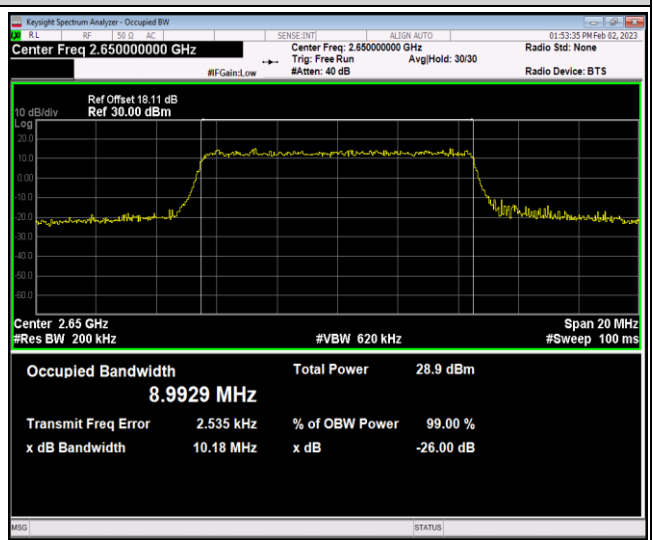

Band41-10MHz-QPSK-41190-50RB#0

Band41-10MHz-16QAM-40290-50RB#0

Band41-10MHz-16QAM-40740-50RB#0

Band41-10MHz-16QAM-41190-50RB#0

Band41-15MHz-QPSK-40315-75RB#0

Band41-15MHz-QPSK-40740-75RB#0

Band41-15MHz-QPSK-41165-75RB#0