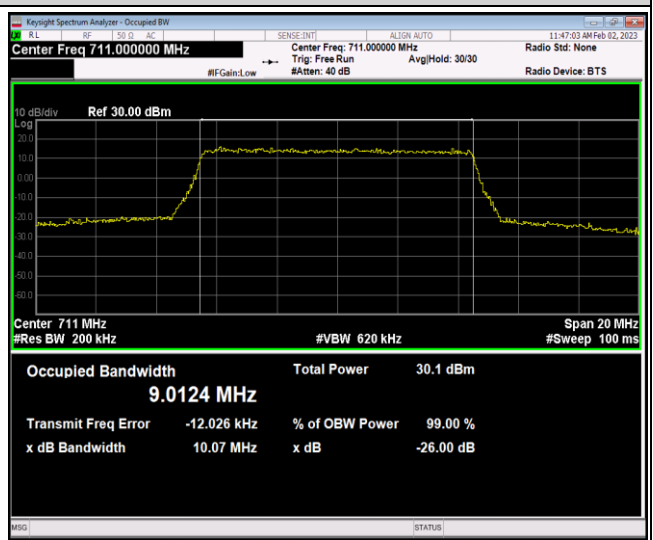

Band12-10MHz-QPSK-23060-50RB#0

Band12-10MHz-QPSK-23095-50RB#0

Band12-10MHz-QPSK-23130-50RB#0

Band12-10MHz-16QAM-23060-50RB#0

Band12-10MHz-16QAM-23095-50RB#0

Band12-10MHz-16QAM-23130-50RB#0

Band41-5MHz-QPSK-40265-25RB#0