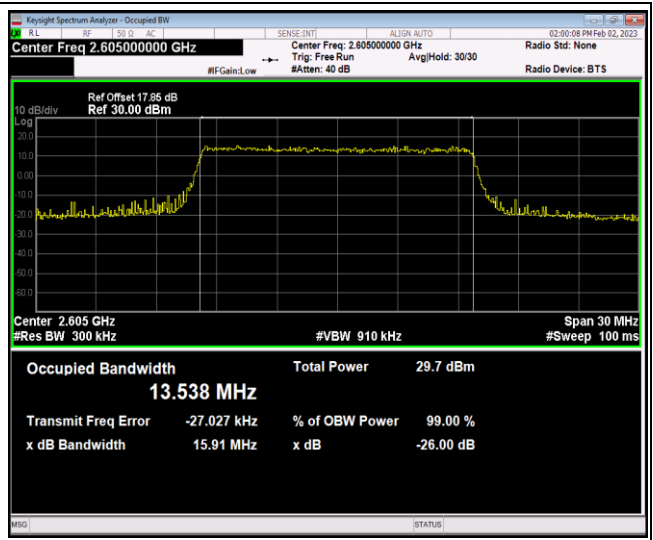

Band41-10MHz-QPSK-41190-50RB#0

Band41-10MHz-16QAM-40290-50RB#0

Band41-10MHz-16QAM-40740-50RB#0

Band41-10MHz-16QAM-41190-50RB#0

Band41-15MHz-QPSK-40315-75RB#0

Band41-15MHz-QPSK-40740-75RB#0

Band41-15MHz-QPSK-41165-75RB#0