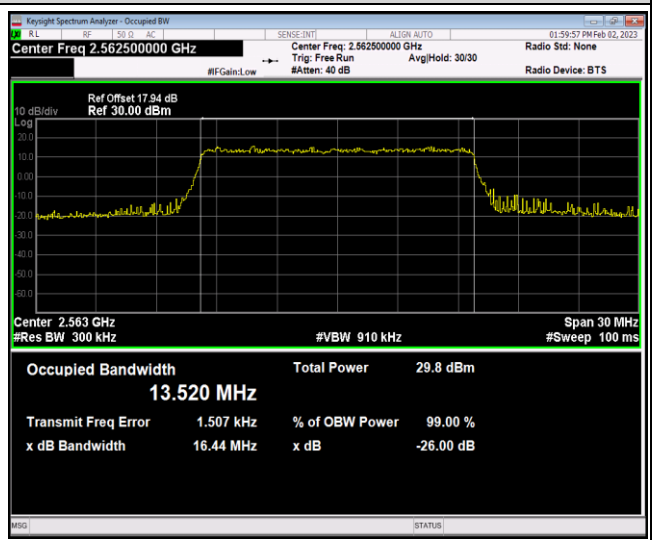

Band41-15MHz-16QAM-40315-75RB#0

Band41-15MHz-16QAM-41165-75RB#0