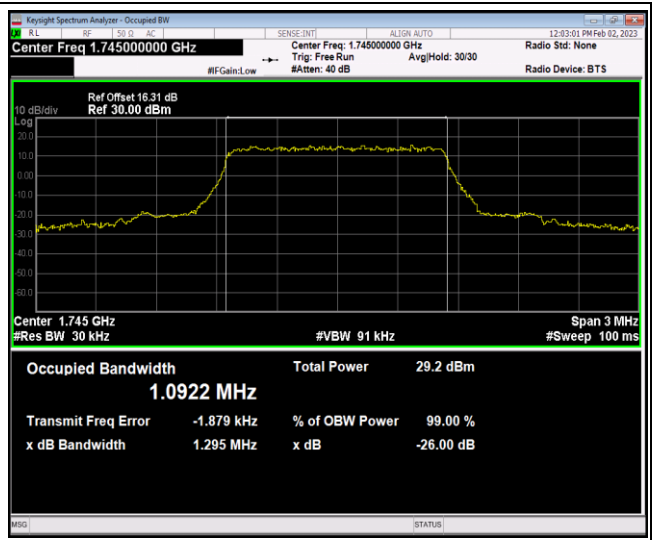

Band41-15MHz-16QAM-40315-75RB#0

Band41-15MHz-16QAM-40740-75RB#0

Band41-15MHz-16QAM-41165-75RB#0

Band41-20MHz-QPSK-40340-100RB#0

Band41-20MHz-QPSK-40740-100RB#0

Band66-1.4MHz-QPSK-132665-6RB#0

Band66-1.4MHz-16QAM-131979-6RB#0