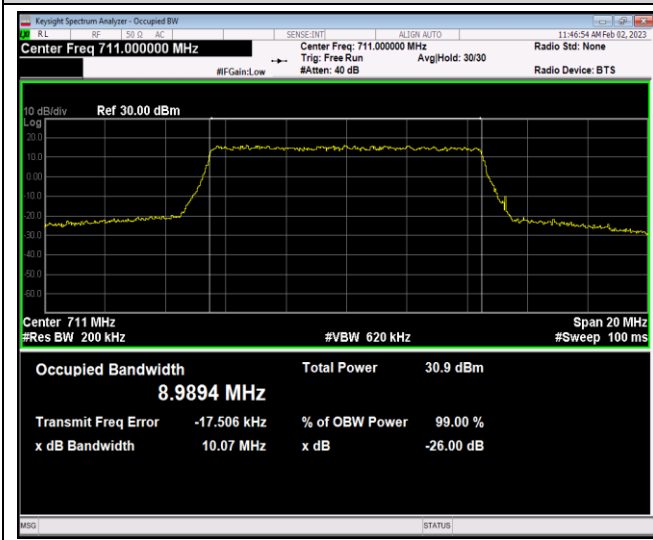

Band12-10MHz-QPSK-23060-50RB#0

Band12-10MHz-QPSK-23095-50RB#0

Band12-10MHz-QPSK-23130-50RB#0

Band12-10MHz-16QAM-23060-50RB#0

Band12-10MHz-16QAM-23095-50RB#0

Band12-10MHz-16QAM-23130-50RB#0

Band41-5MHz-QPSK-40265-25RB#0