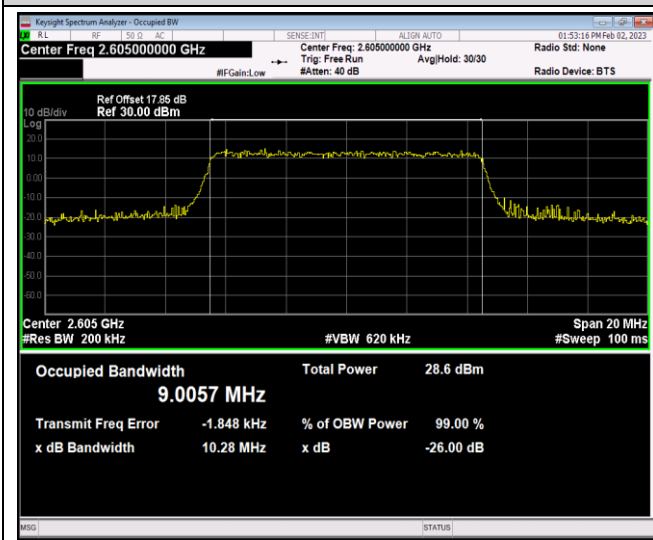

Band41-10MHz-QPSK-41190-50RB#0

Band41-10MHz-16QAM-40290-50RB#0

Band41-10MHz-16QAM-40740-50RB#0

Band41-10MHz-16QAM-41190-50RB#0

Band41-15MHz-QPSK-40315-75RB#0

Band41-15MHz-QPSK-40740-75RB#0

Band41-15MHz-QPSK-41165-75RB#0