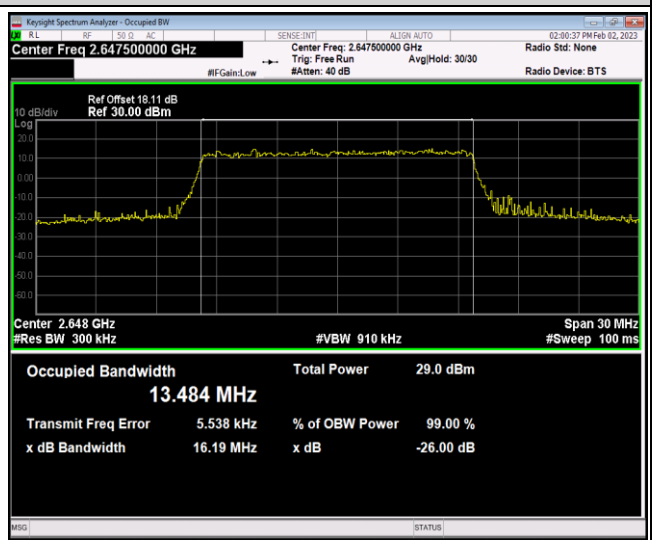

Band41-15MHz-16QAM-40315-75RB#0

Band41-15MHz-16QAM-40740-75RB#0

Band41-15MHz-16QAM-41165-75RB#0

Band41-20MHz-QPSK-40340-100RB#0

Band41-20MHz-QPSK-40740-100RB#0

Band66-1.4MHz-QPSK-132665-6RB#0

Band66-1.4MHz-16QAM-131979-6RB#0