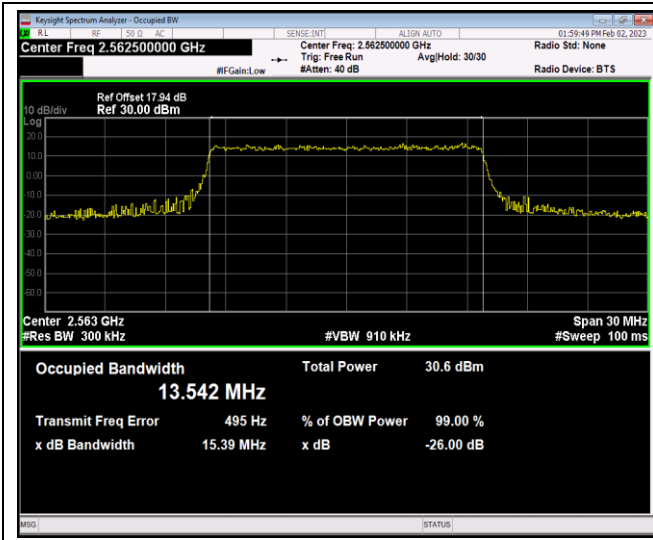

Band41-10MHz-QPSK-41190-50RB#0

Band41-10MHz-16QAM-40290-50RB#0

Band41-10MHz-16QAM-40740-50RB#0

Band41-10MHz-16QAM-41190-50RB#0

Band41-15MHz-QPSK-40315-75RB#0

Band41-15MHz-QPSK-40740-75RB#0

Band41-15MHz-QPSK-41165-75RB#0