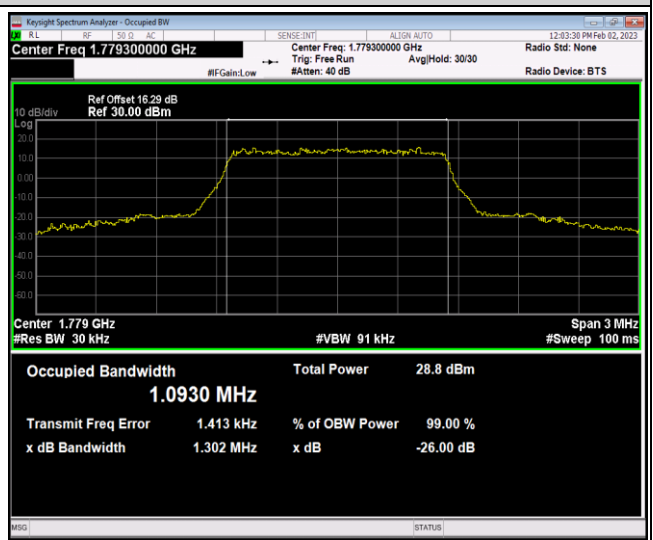

Band66-1.4MHz-16QAM-132665-6RB#0

Band66-3MHz-QPSK-132322-15RB#0