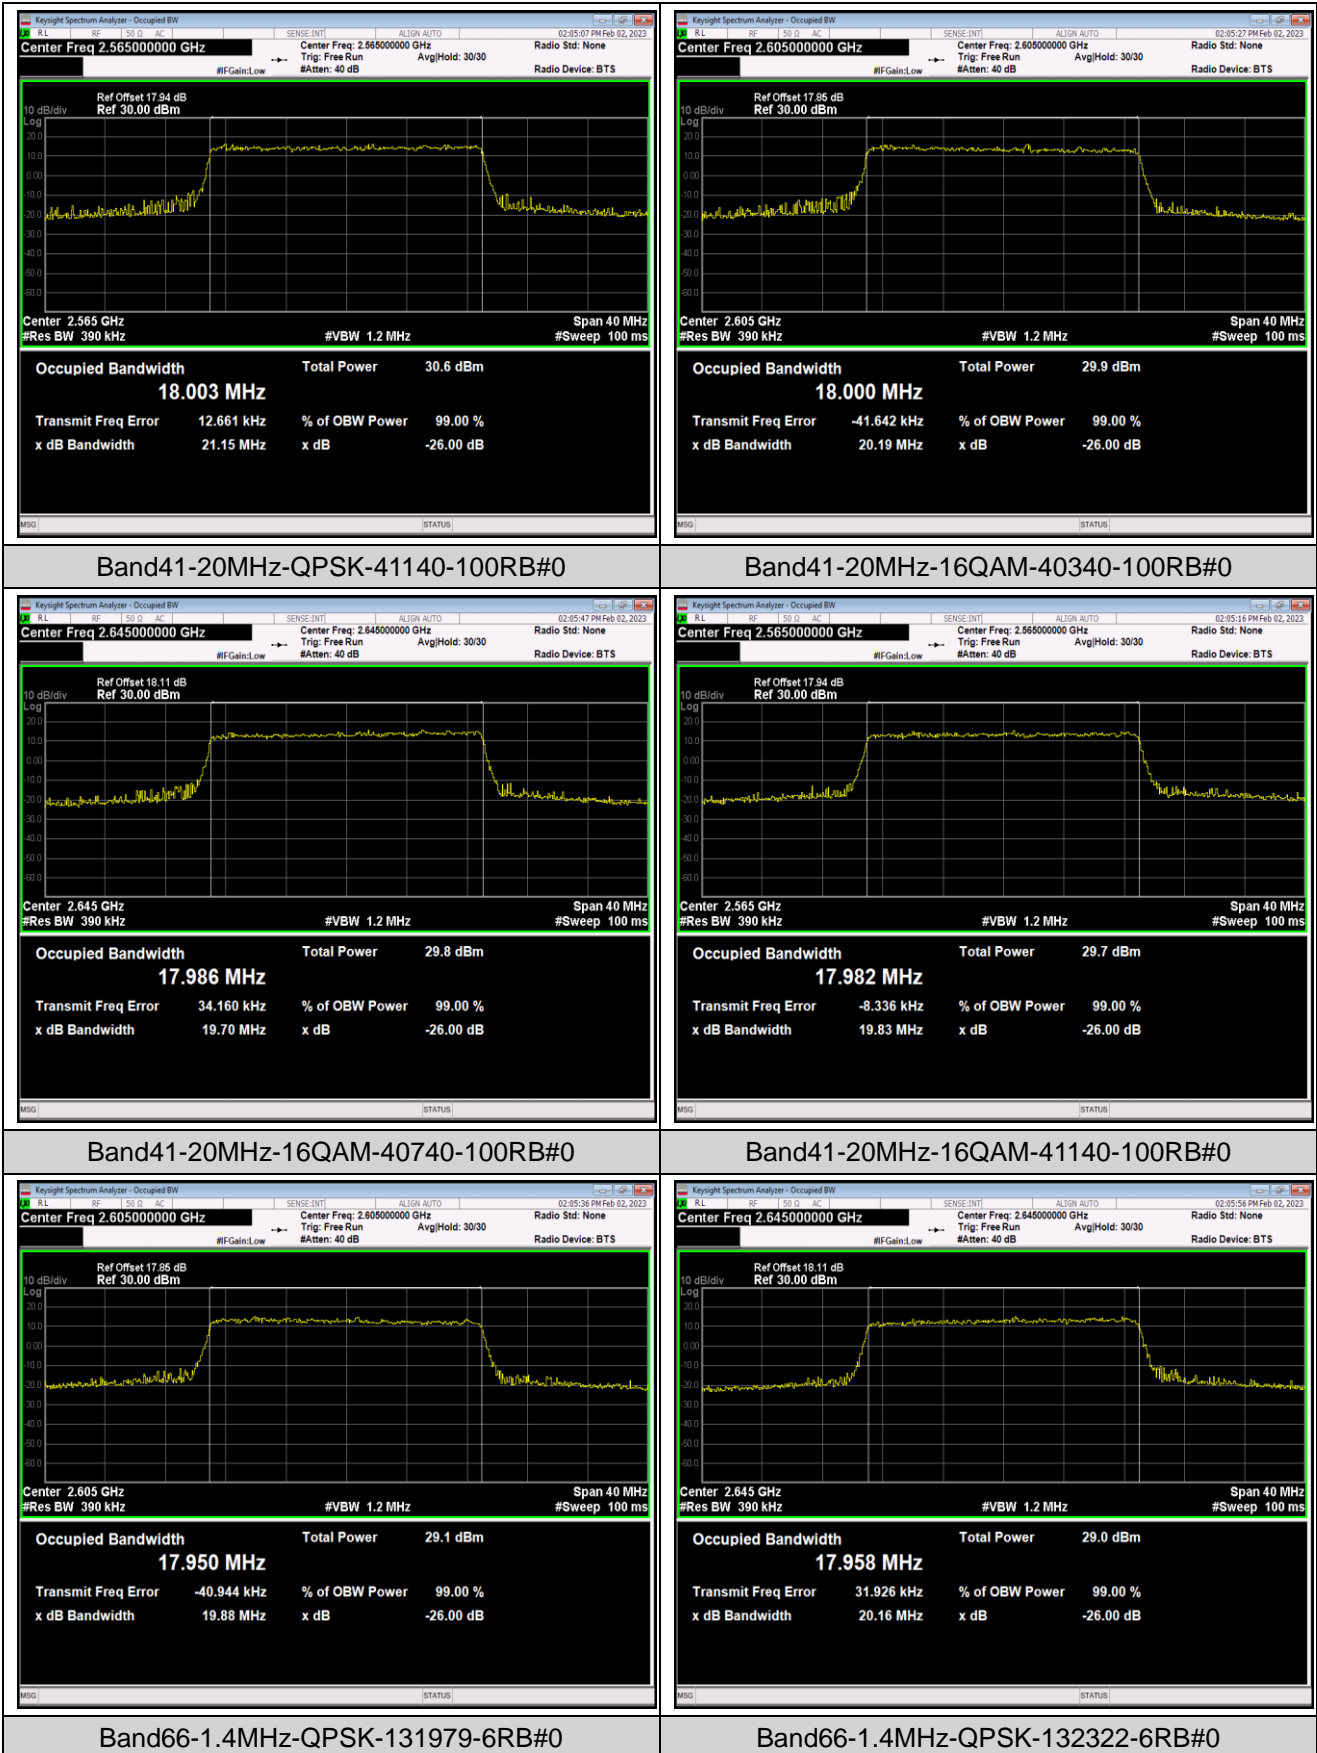

Band41-15MHz-16QAM-40315-75RB#0

Band41-15MHz-16QAM-40740-75RB#0

Band41-15MHz-16QAM-41165-75RB#0

Band41-20MHz-QPSK-40340-100RB#0

Band41-20MHz-QPSK-40740-100RB#0

Band66-1.4MHz-QPSK-132665-6RB#0

Band66-1.4MHz-16QAM-131979-6RB#0