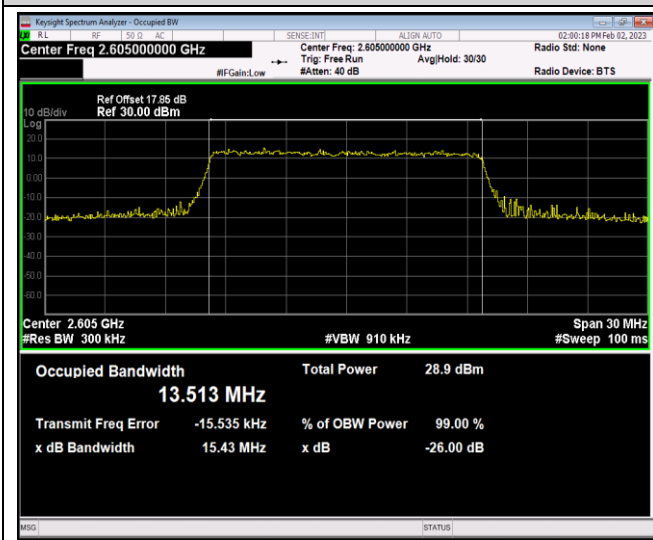

Band41-15MHz-16QAM-40740-75RB#0

Band41-20MHz-QPSK-40340-100RB#0