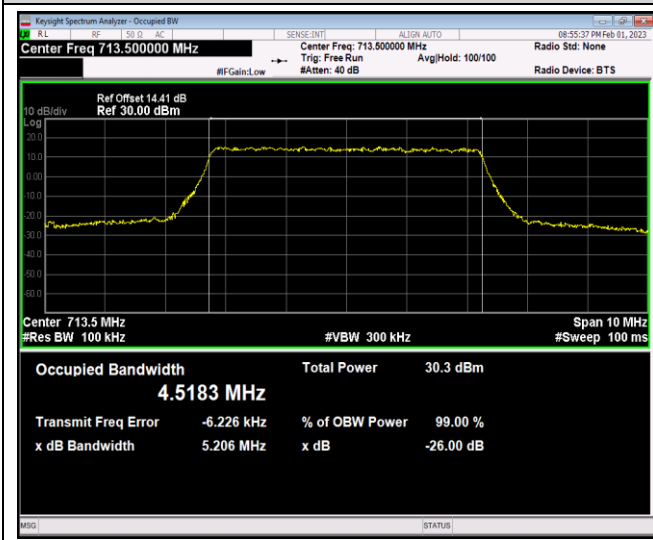

Band12-3MHz-16QAM-23165-15RB#0

Band12-5MHz-QPSK-23035-25RB#0

Band12-5MHz-QPSK-23095-25RB#0

Band12-5MHz-QPSK-23155-25RB#0

Band12-5MHz-16QAM-23035-25RB#0

Band12-5MHz-16QAM-23095-25RB#0

Band12-5MHz-16QAM-23155-25RB#0