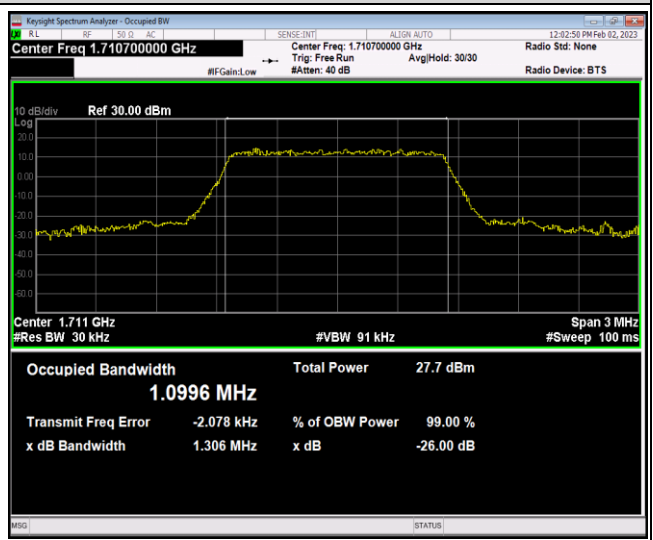

Band66-1.4MHz-16QAM-131979-6RB#0

Band66-1.4MHz-16QAM-132665-6RB#0