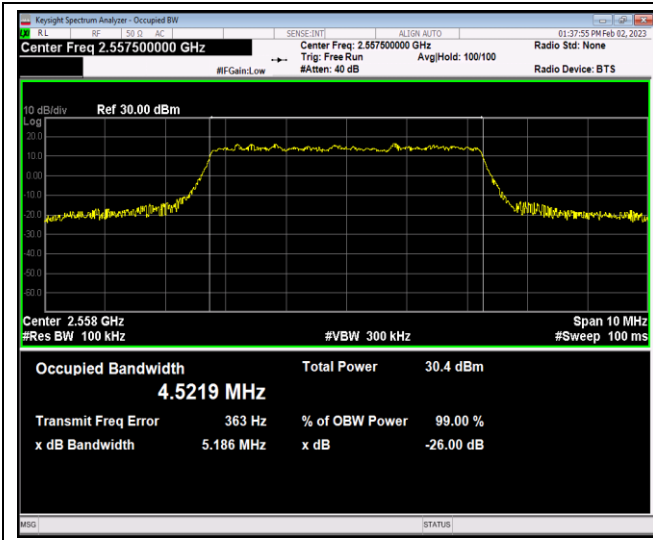

Band41-5MHz-QPSK-40265-25RB#0

Band41-5MHz-QPSK-41215-25RB#0