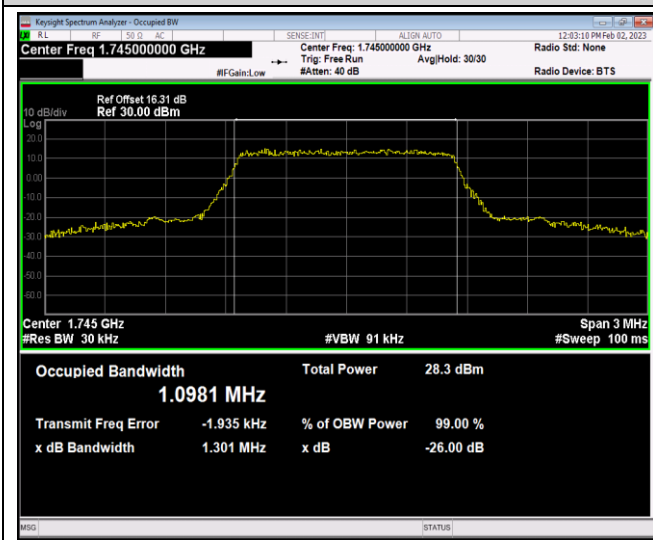

Band66-1.4MHz-16QAM-132322-6RB#0

Band66-3MHz-QPSK-131987-15RB#0