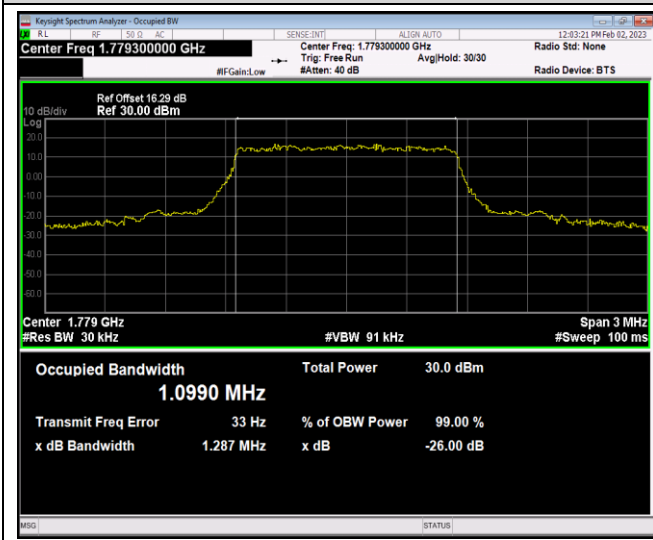

Band41-15MHz-16QAM-40315-75RB#0

Band41-15MHz-16QAM-40740-75RB#0

Band41-15MHz-16QAM-41165-75RB#0

Band41-20MHz-QPSK-40340-100RB#0

Band41-20MHz-QPSK-40740-100RB#0

Band66-1.4MHz-QPSK-132665-6RB#0

Band66-1.4MHz-16QAM-131979-6RB#0