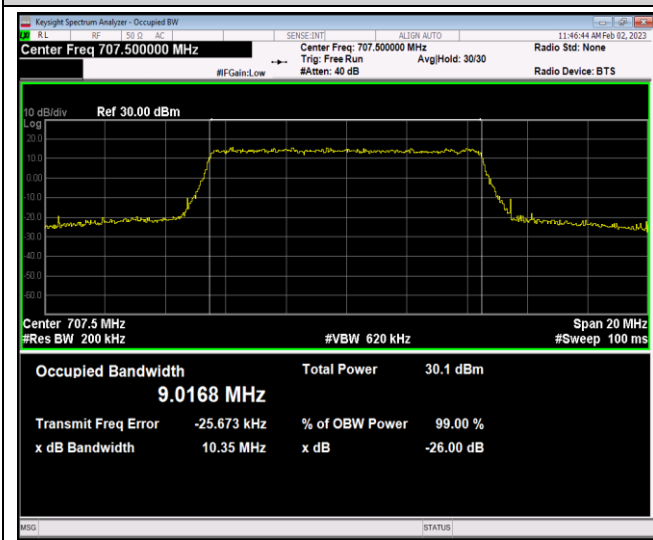

Band12-10MHz-QPSK-23060-50RB#0

Band12-10MHz-QPSK-23095-50RB#0

Band12-10MHz-QPSK-23130-50RB#0

Band12-10MHz-16QAM-23060-50RB#0

Band12-10MHz-16QAM-23095-50RB#0

Band12-10MHz-16QAM-23130-50RB#0

Band41-5MHz-QPSK-40265-25RB#0