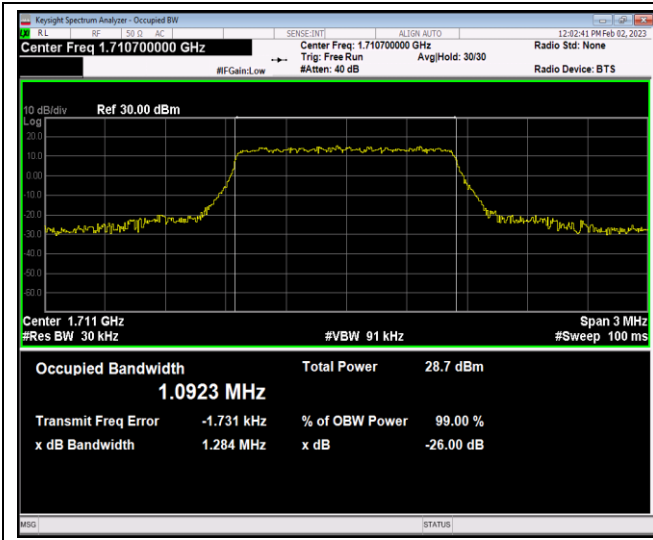

Band41-15MHz-16QAM-40315-75RB#0

Band41-15MHz-16QAM-40740-75RB#0

Band41-15MHz-16QAM-41165-75RB#0

Band41-20MHz-QPSK-40340-100RB#0

Band41-20MHz-QPSK-40740-100RB#0

Band66-1.4MHz-QPSK-132665-6RB#0

Band66-1.4MHz-16QAM-131979-6RB#0