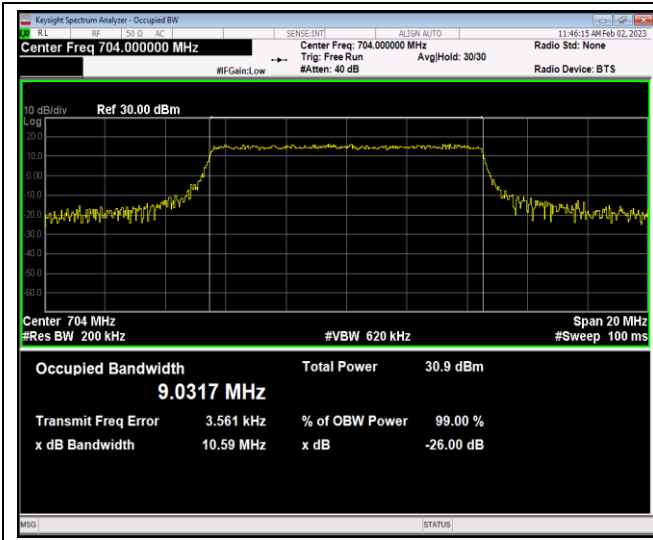

Band12-10MHz-QPSK-23060-50RB#0

Band12-10MHz-QPSK-23130-50RB#0